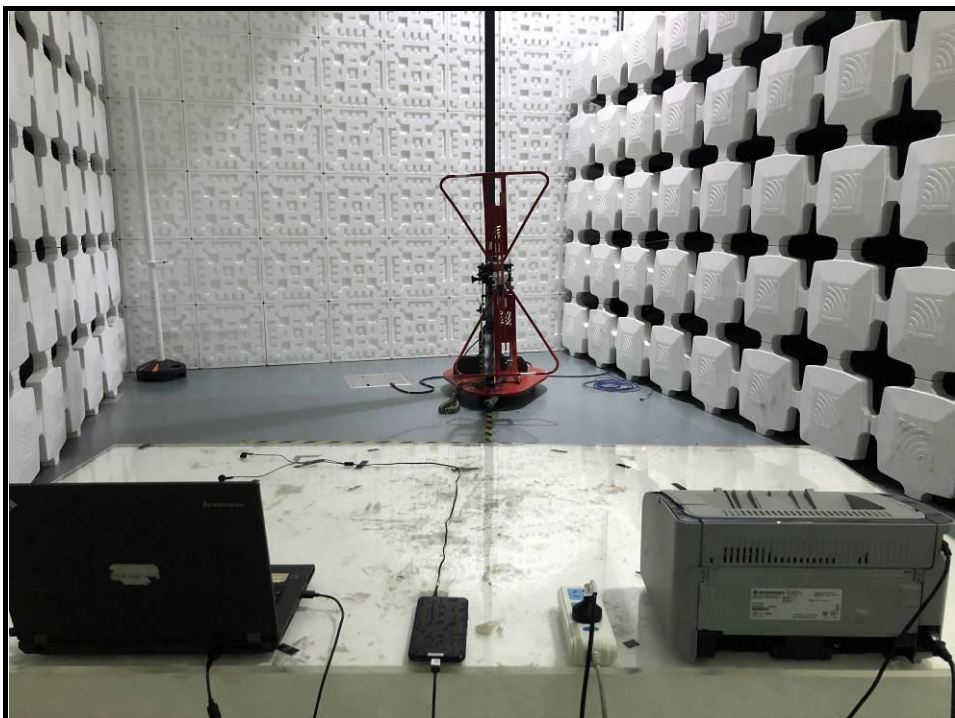

SET-UP FOR CONDUCTED EMISSION TEST

SET-UP FOR RADIATED EMISSION TEST

Frequency Range < 30MHz ~1GHz >

Frequency Range < Above 1GHz >