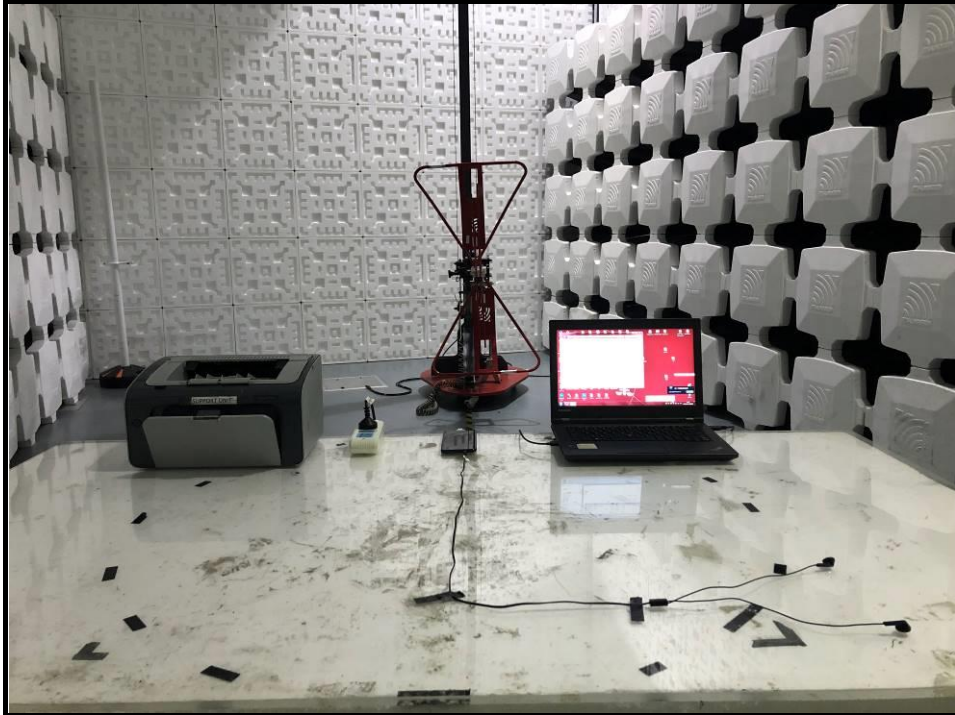

SET-UP FOR CONDUCTED EMISSION TEST

SET-UP FOR RADIATED EMISSION TEST

Frequency Range < 30MHz ~1GHz >

Frequency Range < Above 1GHz >