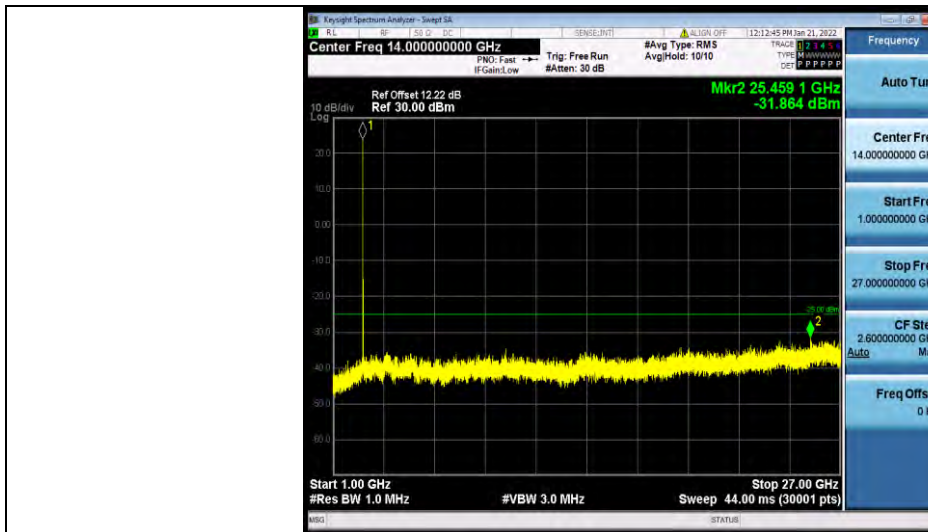

Test Report No.: W7L-P22030026-5RF05

Band7-15MHz-64QAM-20825-1RB#0-Range2:1000~27000MHz

Band7-15MHz-64QAM-21100-1RB#0-Range1:30~1000MHz

Band7-15MHz-64QAM-21100-1RB#0-Range2:1000~27000MHz

BUREAU VERITAS

Test Report No.: W7L-P22030026-5RF05