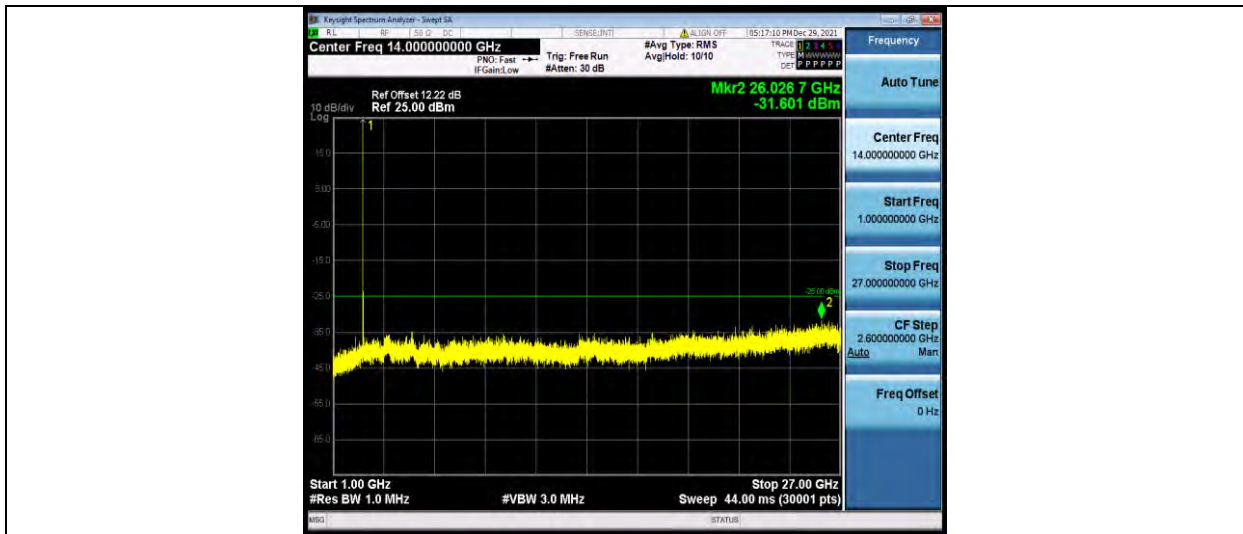

Test Report No.: W7L-P22030026-5RF05

Band7-5MHz-16QAM-20775-1RB#0-Range2: 1000~27000MHz

Band7-5MHz-16QAM-21100-1RB#0-Range1:30~1000MHz

Band7-5MHz-16QAM-21100-1RB#0-Range2: 1000~27000MHz

BUREAU VERITAS

Test Report No.: W7L-P22030026-5RF05