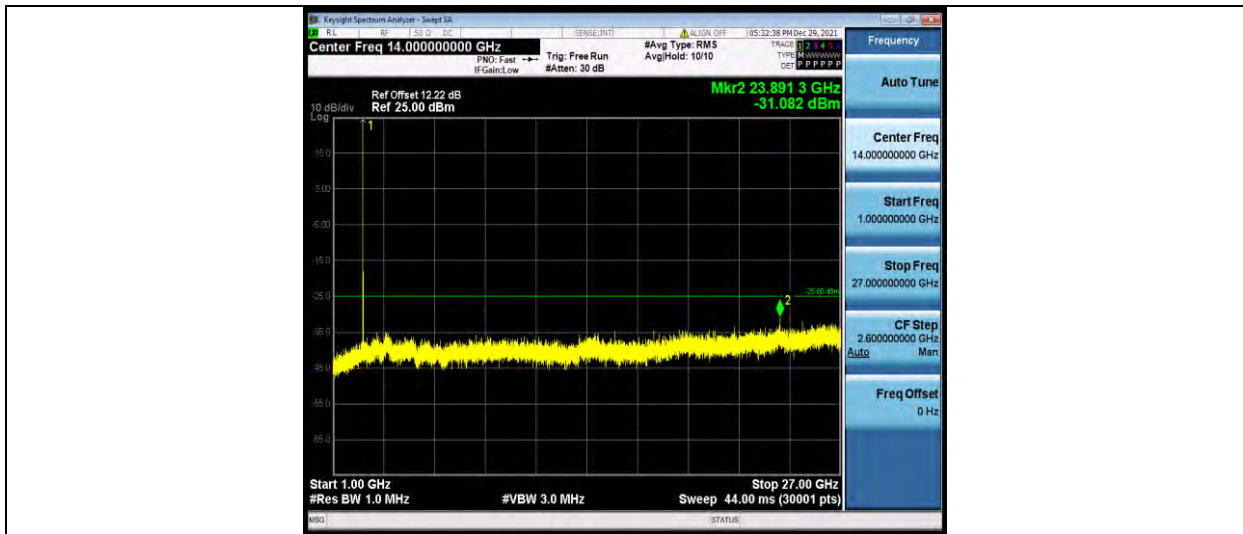

BUREAU VERITAS

Test Report No.: W7L-P22030026-5RF05

Band7-10MHz-16QAM-21400-1RB#0-Range1:30~1000MHz