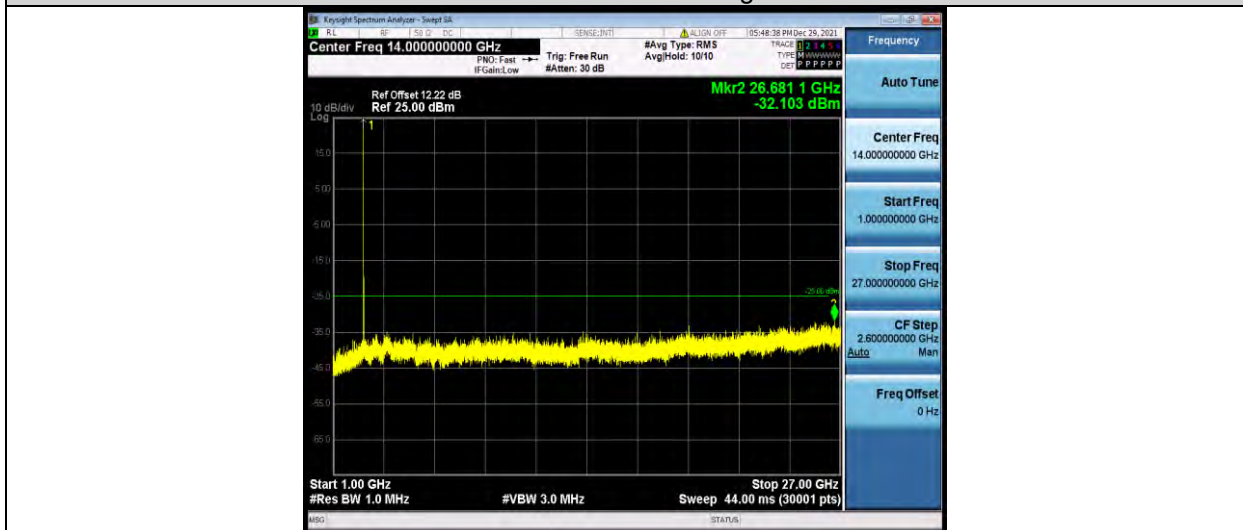

Band7-15MHz-16QAM-20825-1RB#0-Range1:30~1000MHz