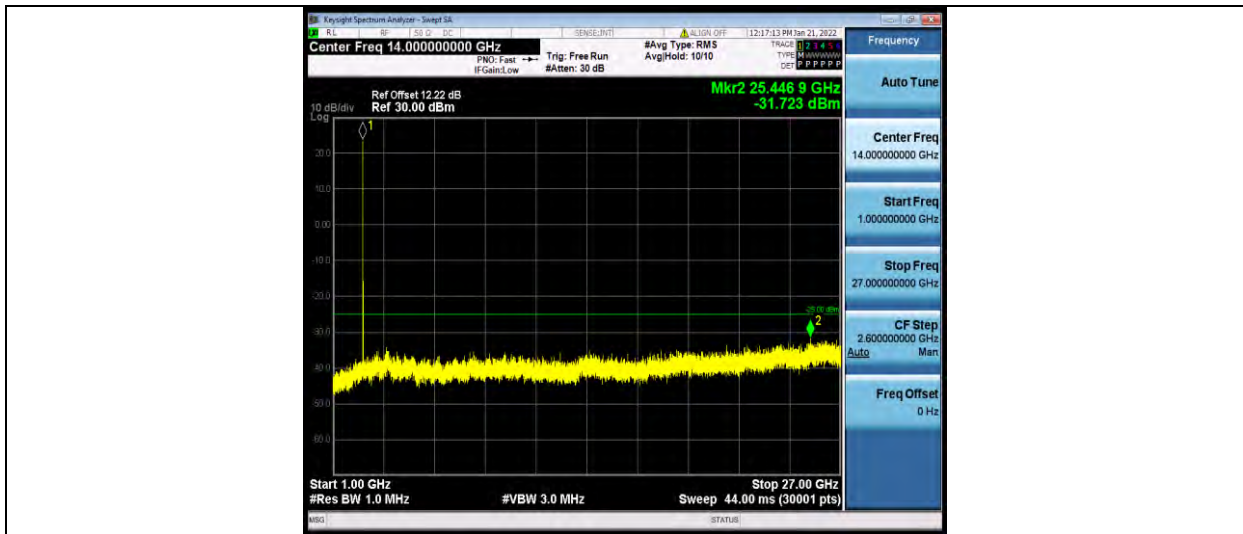

BUREAU VERITAS

Test Report No.: W7L-P22030026-5RF05

Band7-10MHz-64QAM-21400-1RB#0-Range1:30~1000MHz