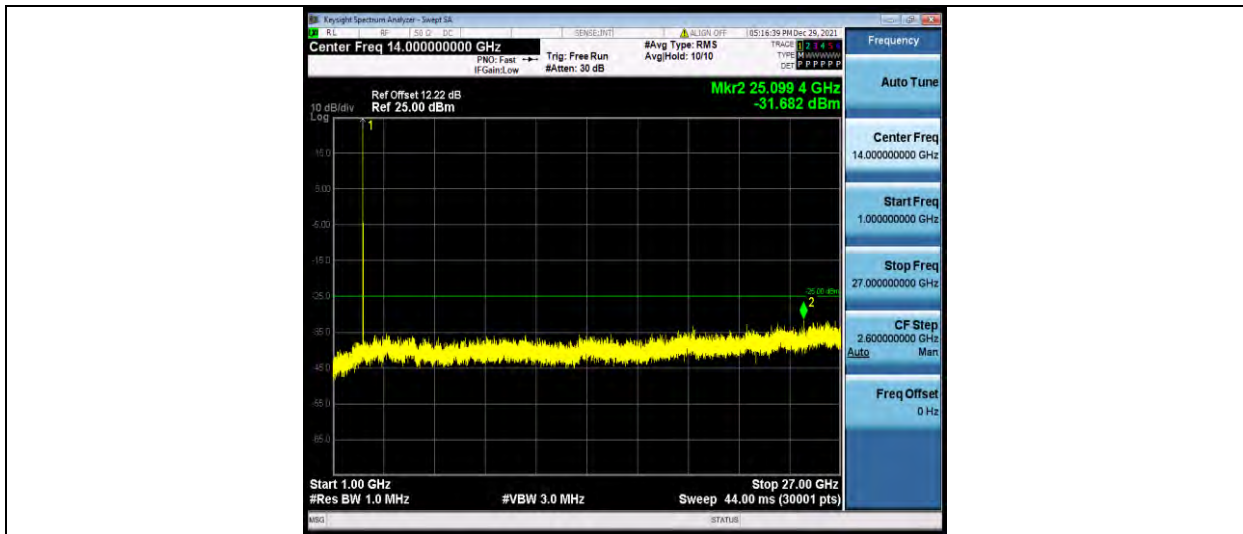

BUREAU VERITAS

Test Report No.: W7L-P22030026-5RF05

Band7-5MHz-QPSK-21425-1RB#0-Range1:30~1000MHz