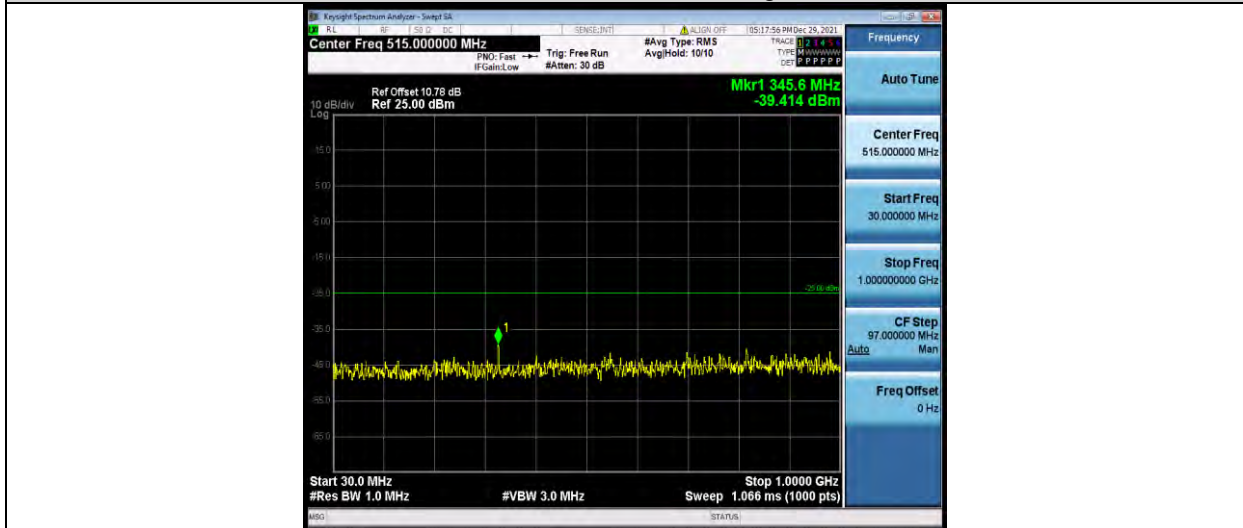

Band7-5MHz-16QAM-21425-1RB#0-Range2:1000~27000MHz