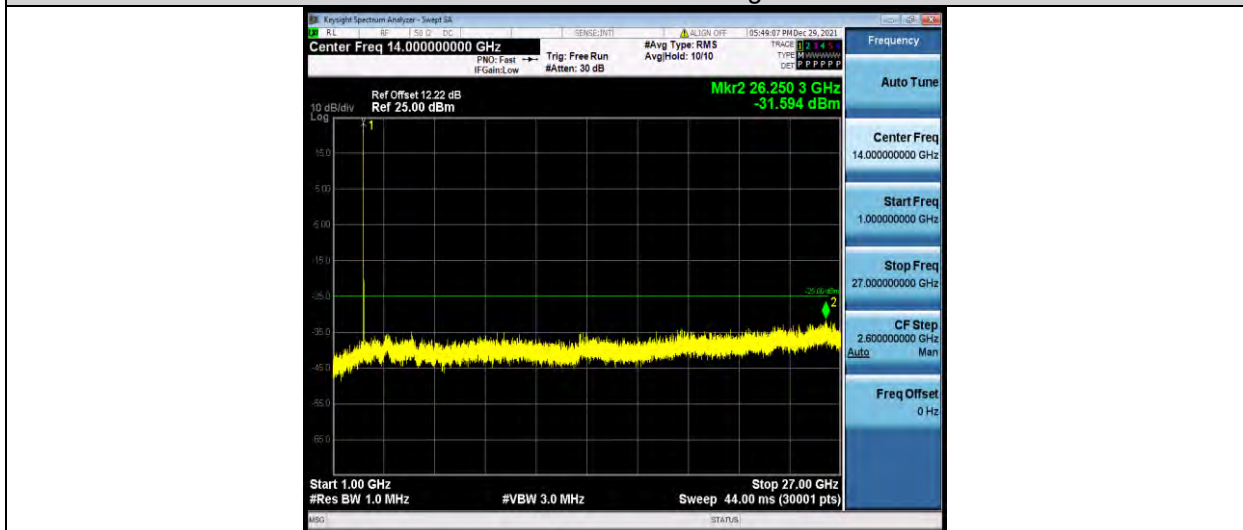

Band7-15MHz-16QAM-21100-1RB#0-Range1:30~1000MHz

Band7-15MHz-16QAM-21100-1RB#0-Range2:1000~27000MHz

BUREAU VERITAS

Test Report No.: W7L-P22030026-5RF05

Band7-15MHz-16QAM-21375-1RB#0-Range1:30~1000MHz

Band7-15MHz-16QAM-21375-1RB#0-Range2:1000~27000MHz