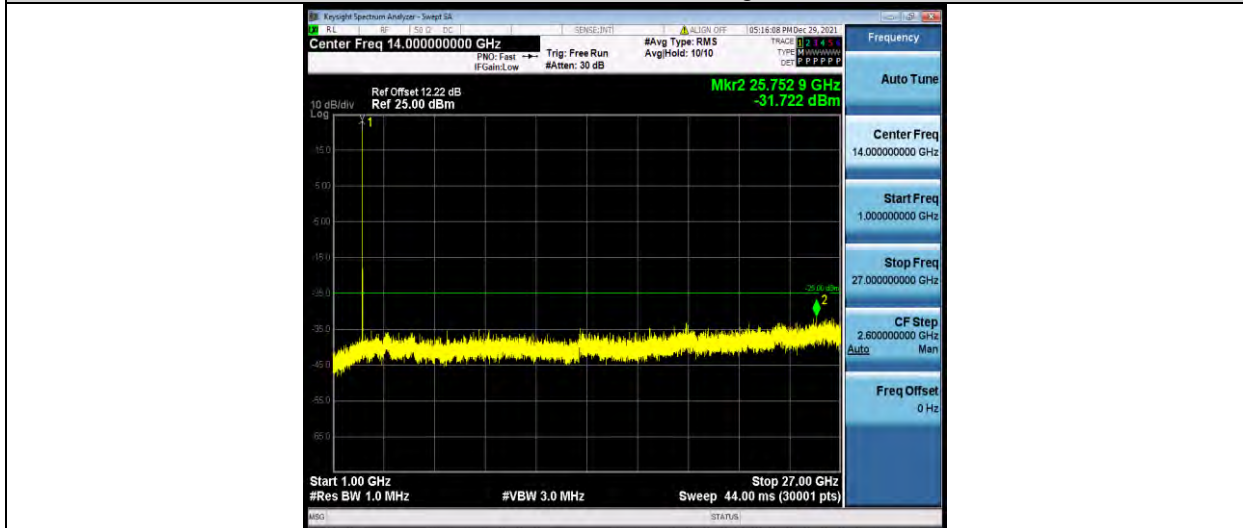

Band7-5MHz-16QAM-21100-1RB#0-Range1:30~1000MHz