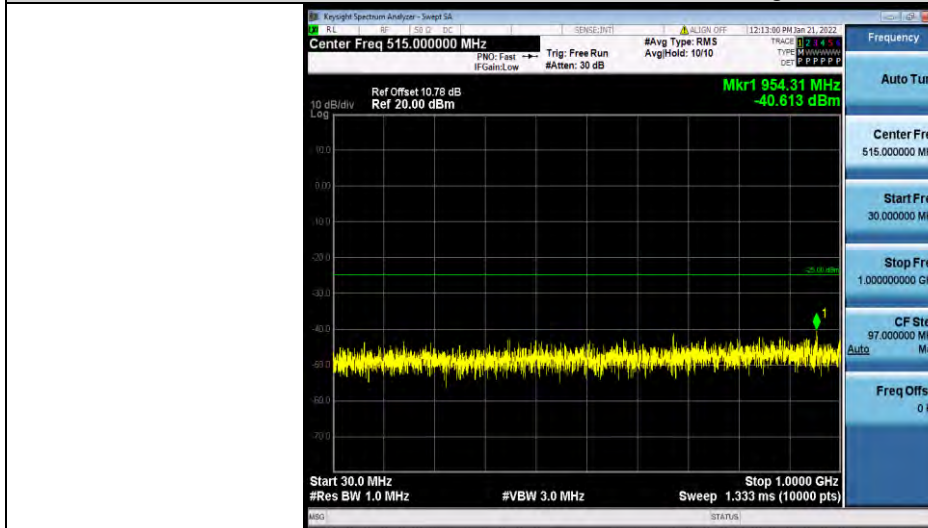

Band7-15MHz-64QAM-21375-1RB#0-Range2:1000~27000MHz