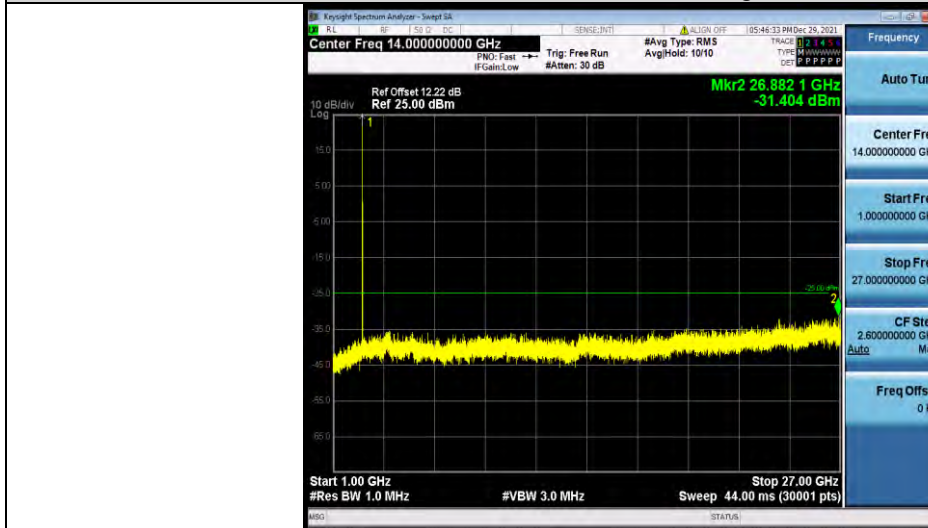

Band7-15MHz-QPSK-21100-1RB#0-Range1:30~1000MHz