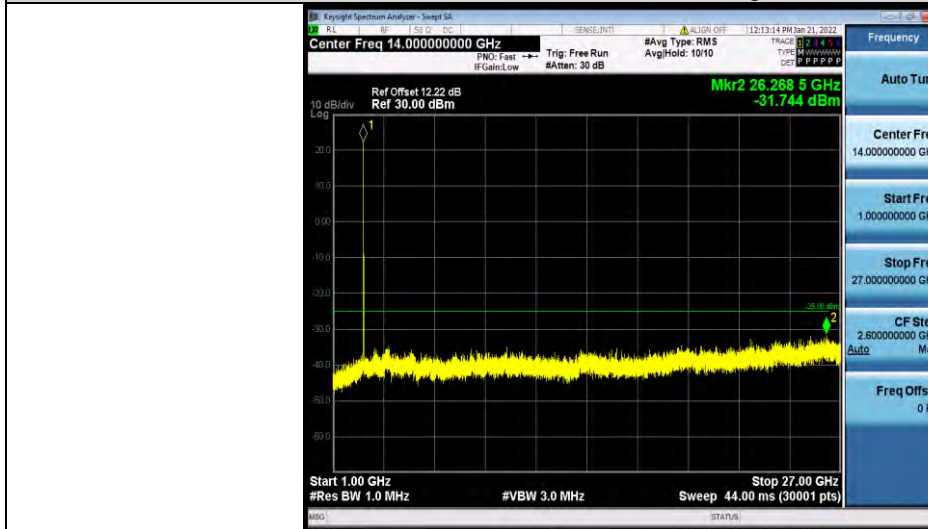

Band7-20MHz-64QAM-20850-1RB#0-Range1:30~1000MHz