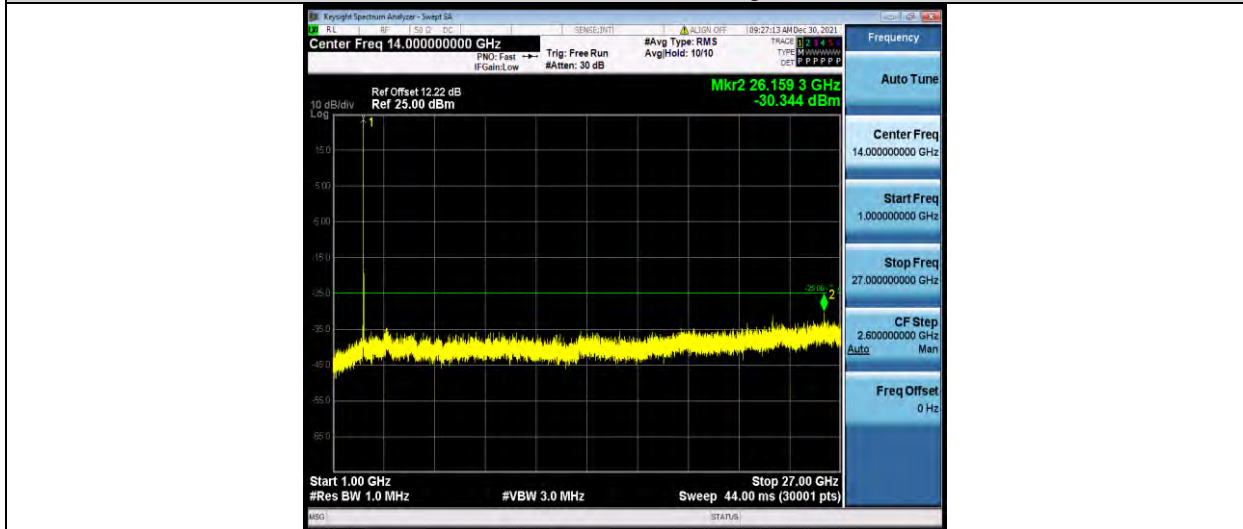

Band7-5MHz-64QAM-20775-1RB#0-Range1:30~1000MHz