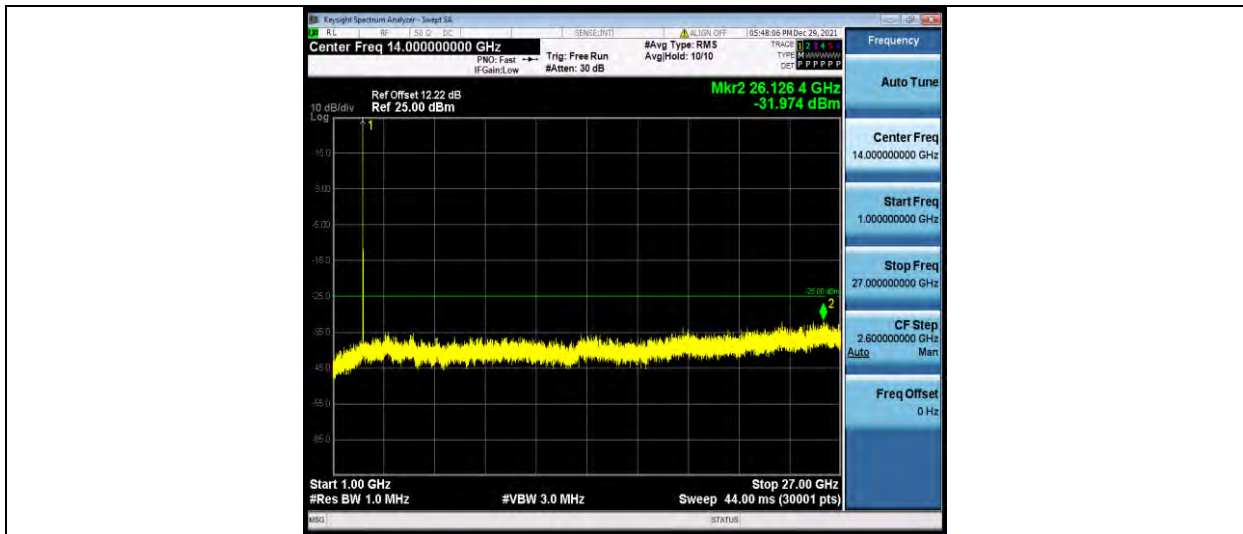

Band7-15MHz-16QAM-21100-1RB#0-Range1:30~1000MHz

Band7-15MHz-16QAM-21100-1RB#0-Range2:1000~27000MHz

BUREAU VERITAS

Test Report No.: W7L-P22030026-5RF05

Band7-15MHz-16QAM-21375-1RB#0-Range1:30~1000MHz

Band7-15MHz-16QAM-21375-1RB#0-Range2:1000~27000MHz