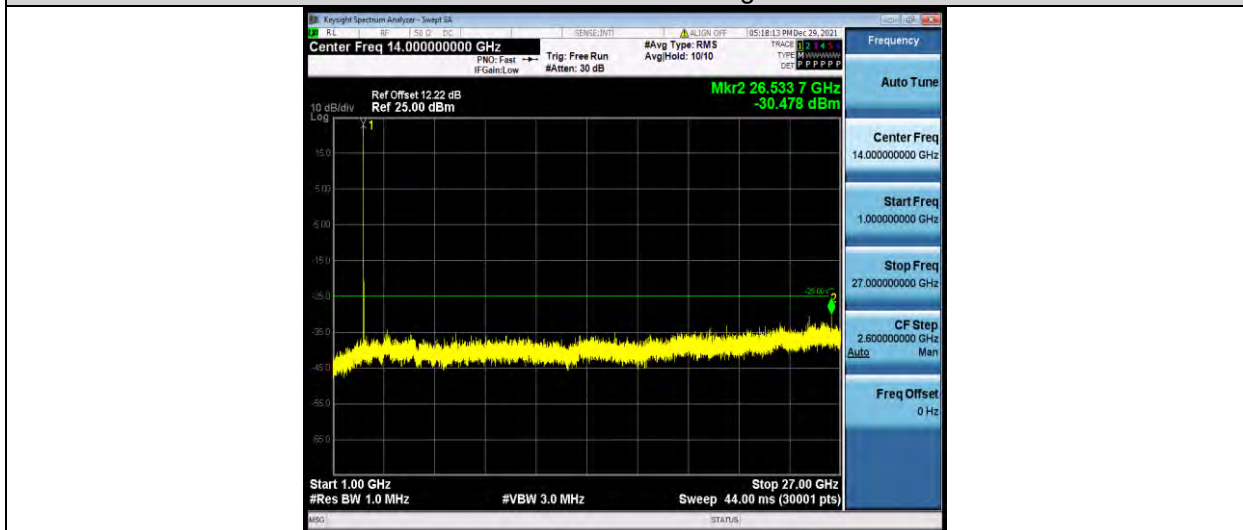

Band7-10MHz-QPSK-20800-1RB#0-Range1:30~1000MHz