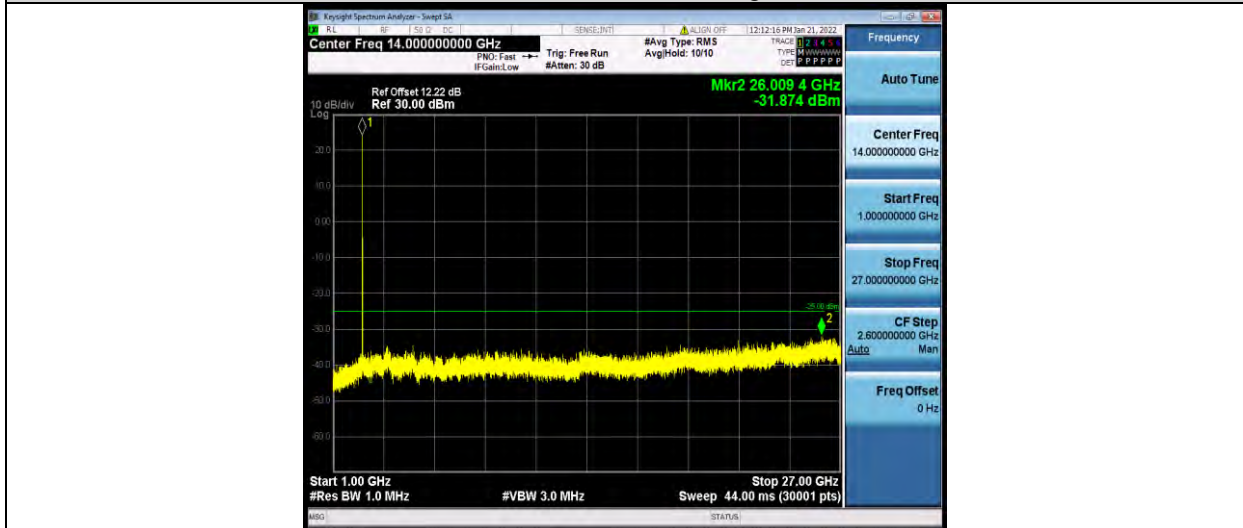

Band7-15MHz-64QAM-21100-1RB#0-Range1:30~1000MHz