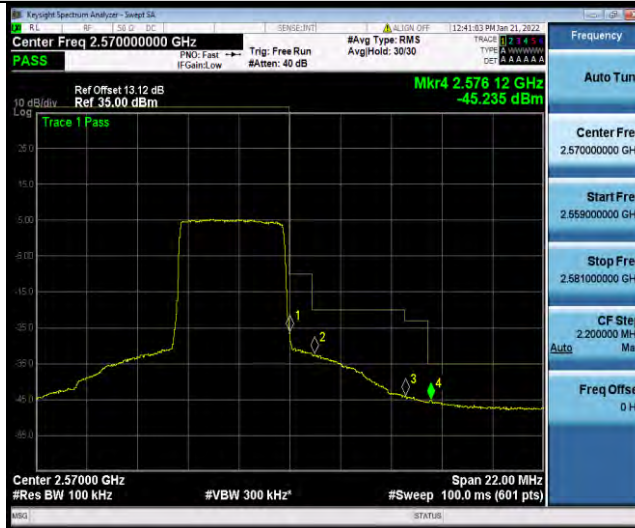

Band7-10MHz-64QAM-20800-1RB#0