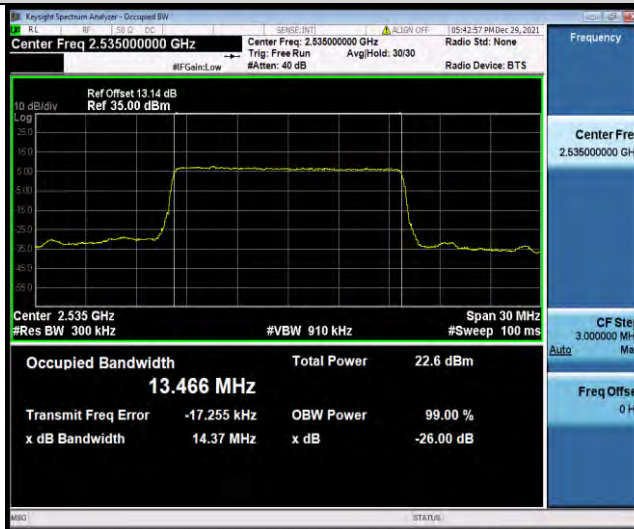

Band7-15MHz-QPSK-21375-75RB#0