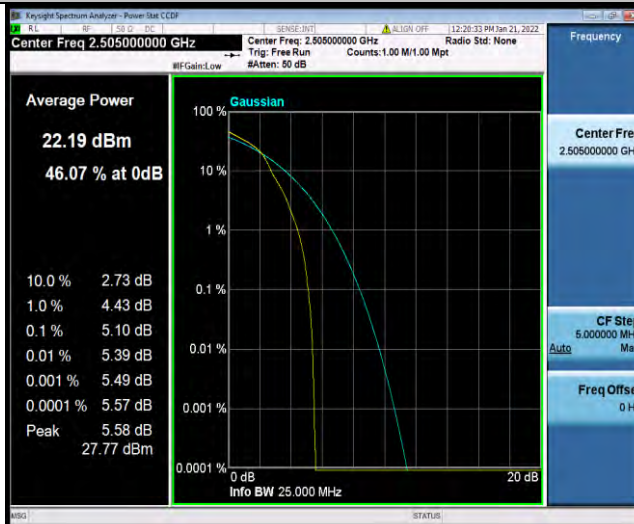

Band7-5MHz-64QAM-21425-1RB#0

Band7-5MHz-64QAM-21425-25RB#0

BUREAU  
VERITAS

Test Report No.: W7L-P22030026-5RF05

Band7-10MHz-64QAM-20800-1RB#0

Band7-10MHz-64QAM-20800-50RB#0

Band7-10MHz-64QAM-21100-1RB#0

BUREAU  
VERITAS