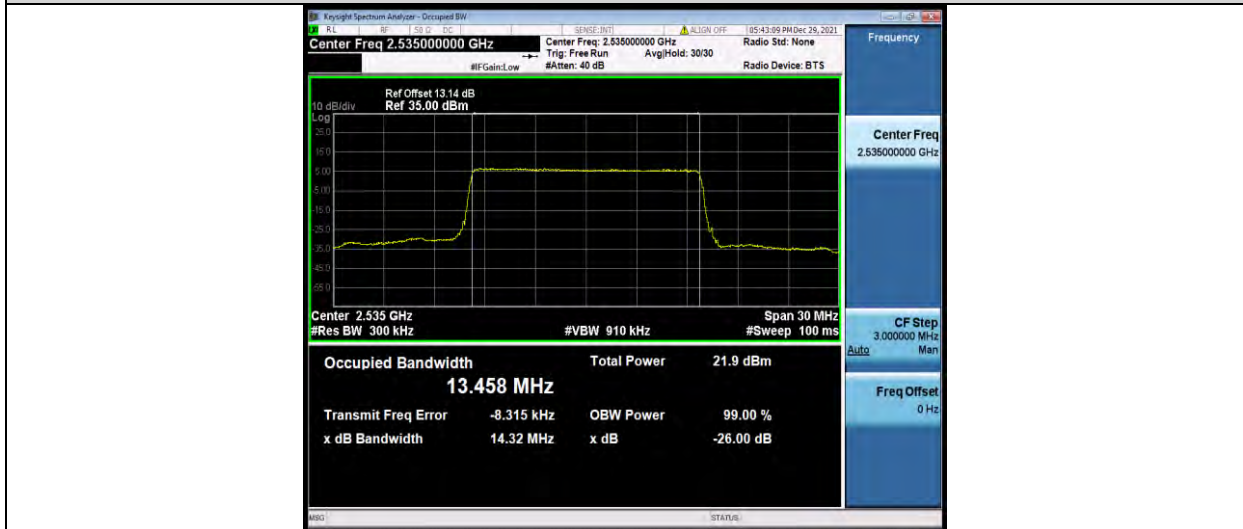

Band7-15MHz-16QAM-21375-75RB#0