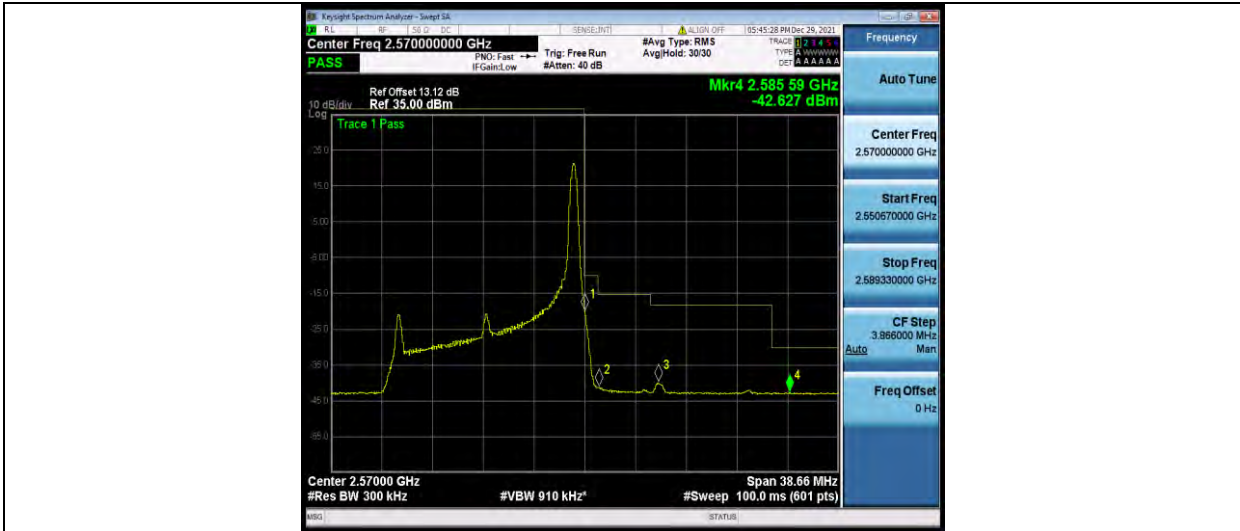

BUREAU VERITAS

Test Report No.: W7L-P22030026-5RF05

Band7-15MHz-16QAM-21375-75RB#0