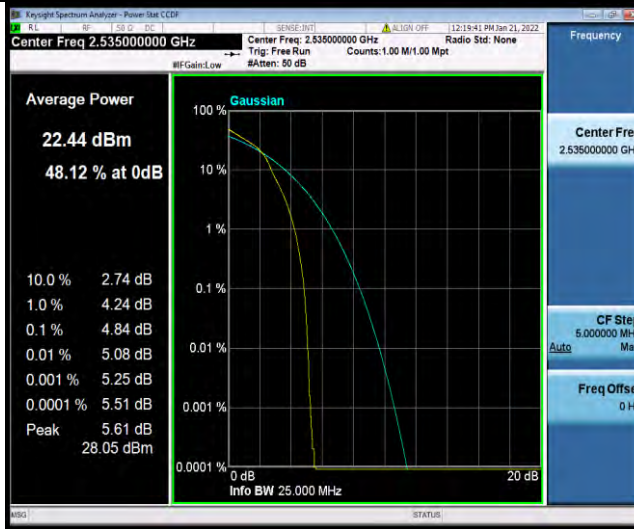

BUREAU VERITAS

Test Report No.: W7L-P22030026-5RF05

Band7-20MHz-64QAM-21100-100RB#0