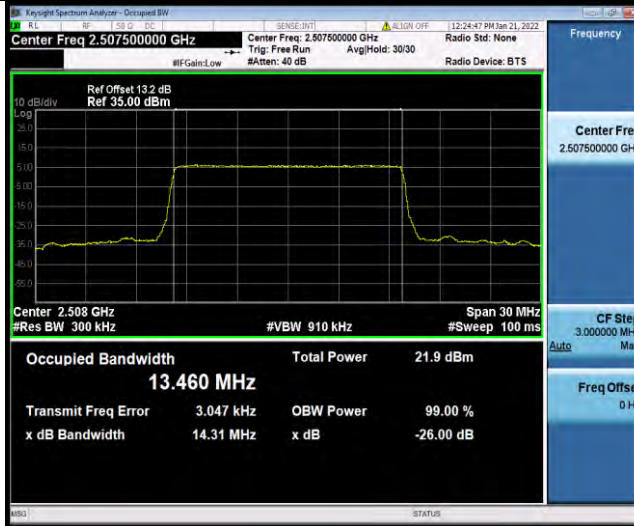

### Test Report No.: W7L-P22030026-5RF05

Band7-10MHz-64QAM-20800-50RB#0

Band7-10MHz-64QAM-21100-50RB#0

Band7-10MHz-64QAM-21400-50RB#0

BUREAU VERITAS

Test Report No.: W7L-P22030026-5RF05

Band7-15MHz-64QAM-20825-75RB#0