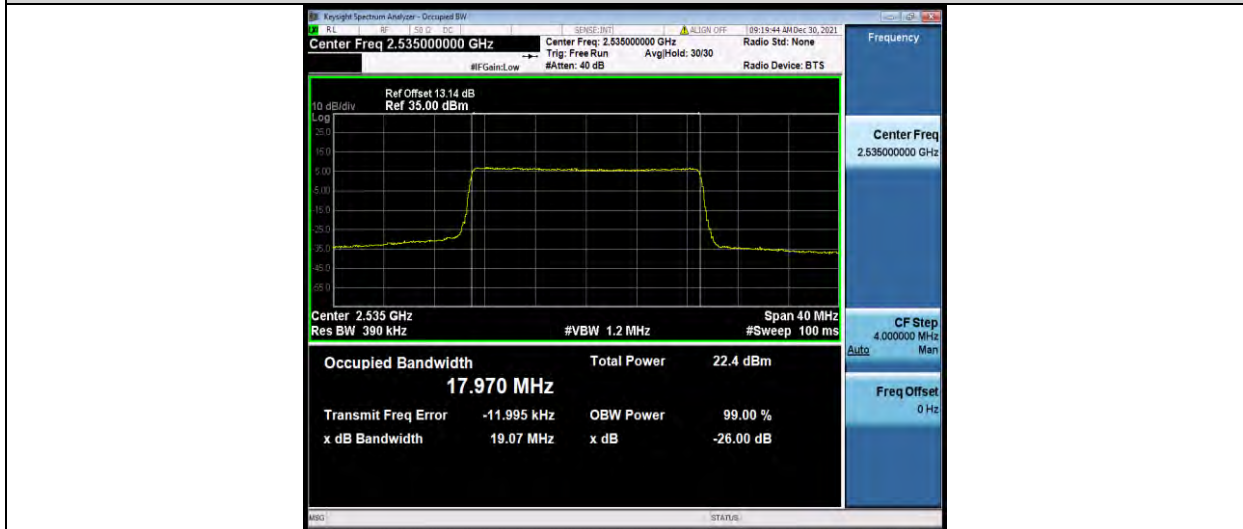

Band7-20MHz-QPSK-21350-100RB#0