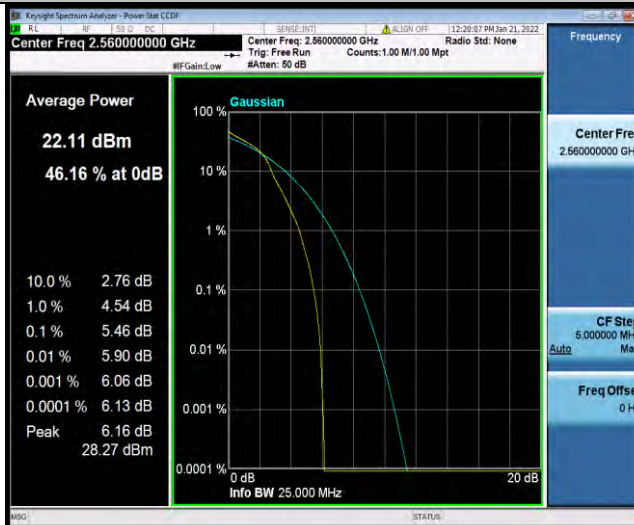

Band7-20MHz-64QAM-21350-100RB#0