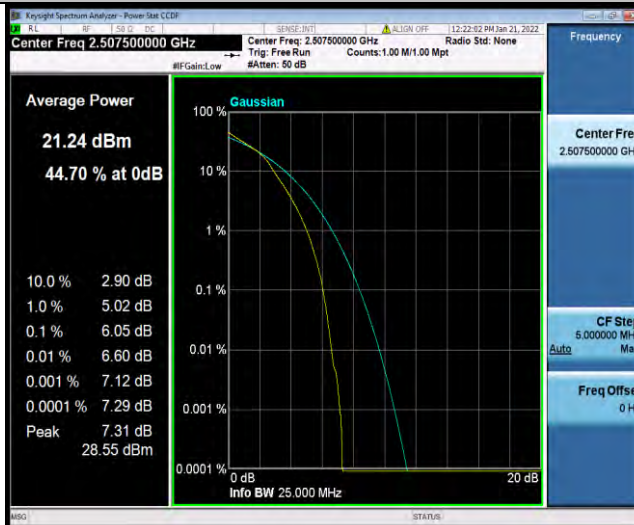

Band7-15MHz-64QAM-21100-1RB#0