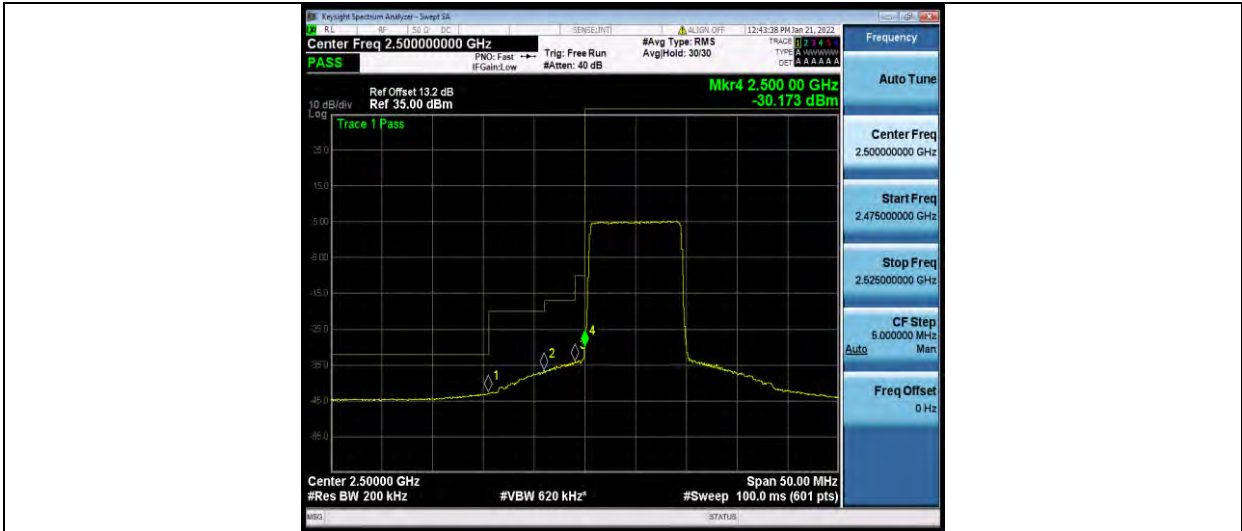

BUREAU VERITAS

Test Report No.: W7L-P22030026-5RF05

Band7-10MHz-64QAM-21400-1RB#49