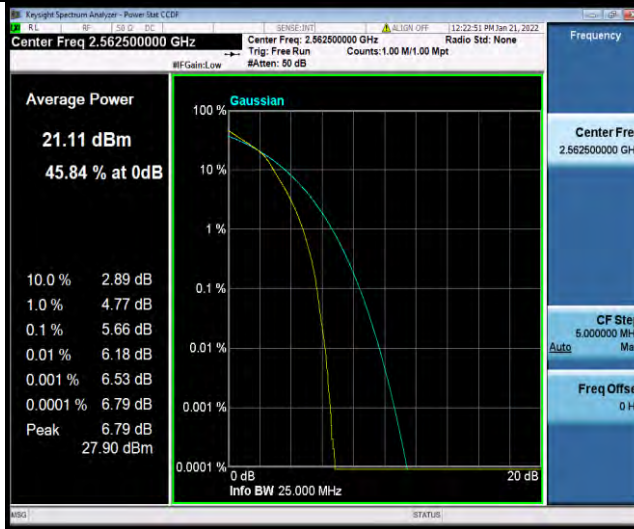

BUREAU VERITAS

Test Report No.: W7L-P22030026-5RF05

Band7-20MHz-64QAM-20850-1RB#0