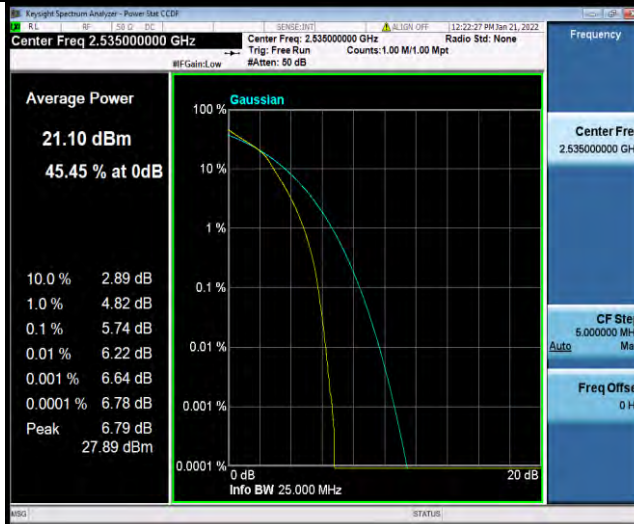

Band7-15MHz-64QAM-21375-1RB#0