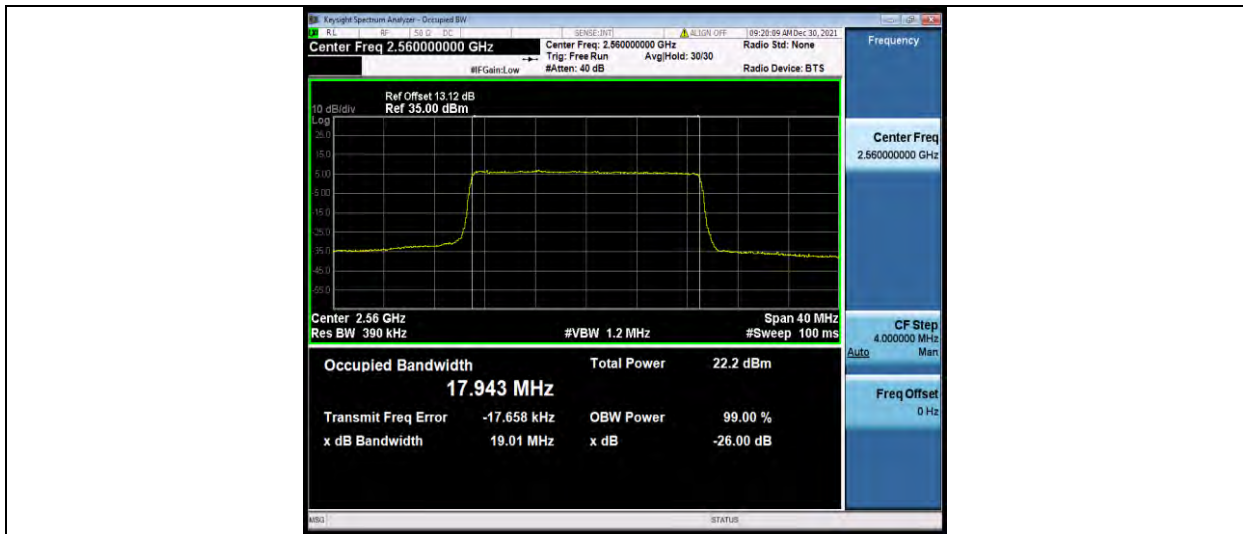

BUREAU VERITAS

Test Report No.: W7L-P22030026-5RF05

Band7-20MHz-16QAM-20850-100RB#0