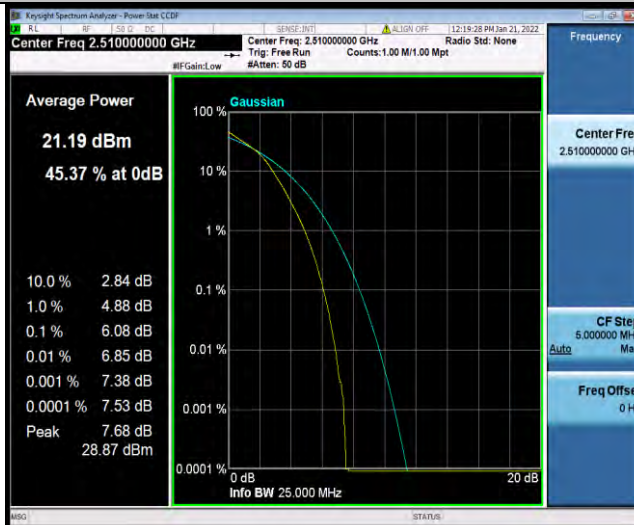

Band7-20MHz-64QAM-21100-1RB#0