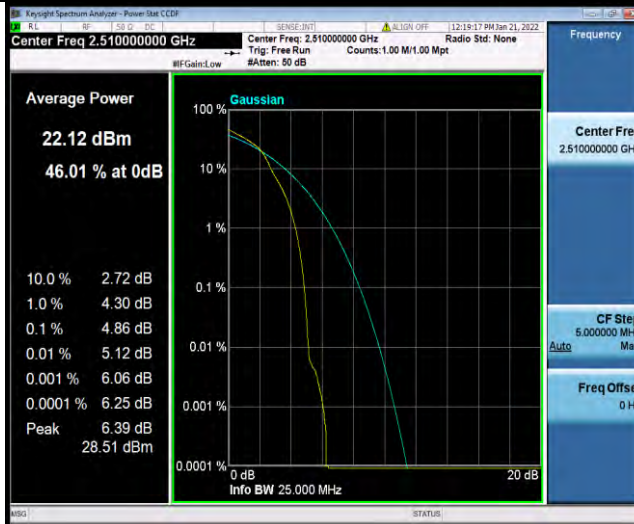

Band7-20MHz-64QAM-20850-100RB#0