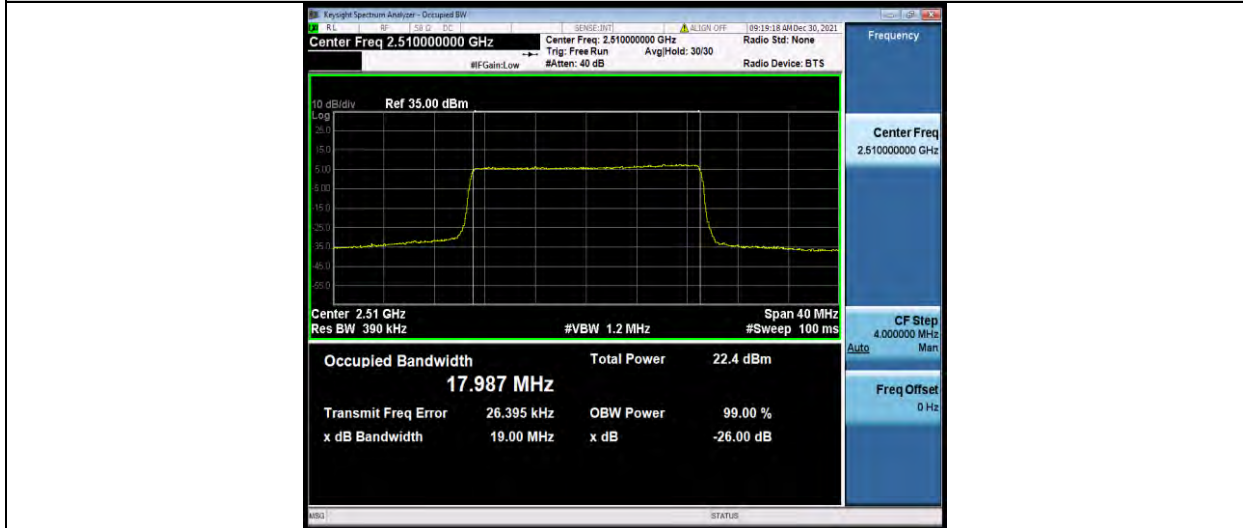

Band7-20MHz-QPSK-21100-100RB#0