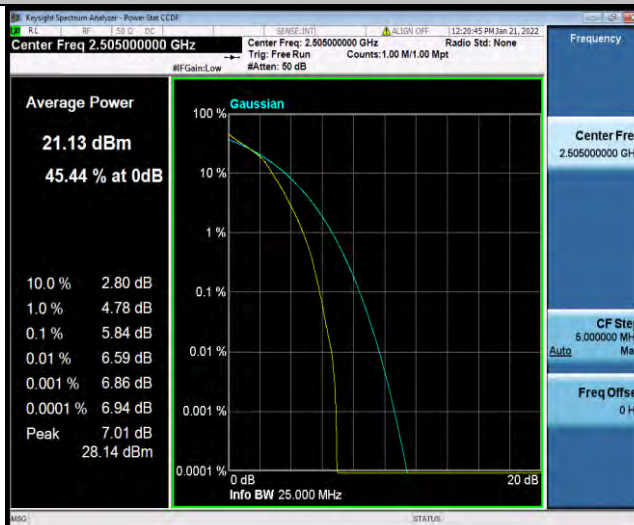

Band7-5MHz-64QAM-21425-1RB#0

Band7-5MHz-64QAM-21425-25RB#0

BUREAU  
VERITAS

Test Report No.: W7L-P22030026-5RF05

Band7-10MHz-64QAM-20800-1RB#0

Band7-10MHz-64QAM-20800-50RB#0

Band7-10MHz-64QAM-21100-1RB#0

BUREAU  
VERITAS