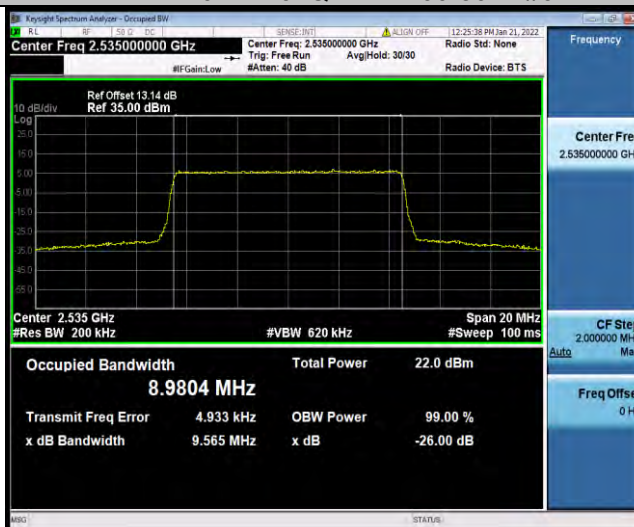

Band7-10MHz-64QAM-21400-50RB#0