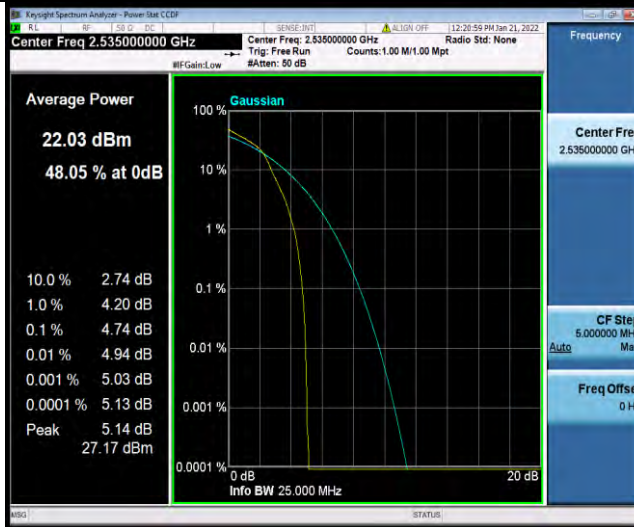

BUREAU
VERITAS

Test Report No.: W7L-P22030026-5RF05

Band7-10MHz-64QAM-21100-50RB#0