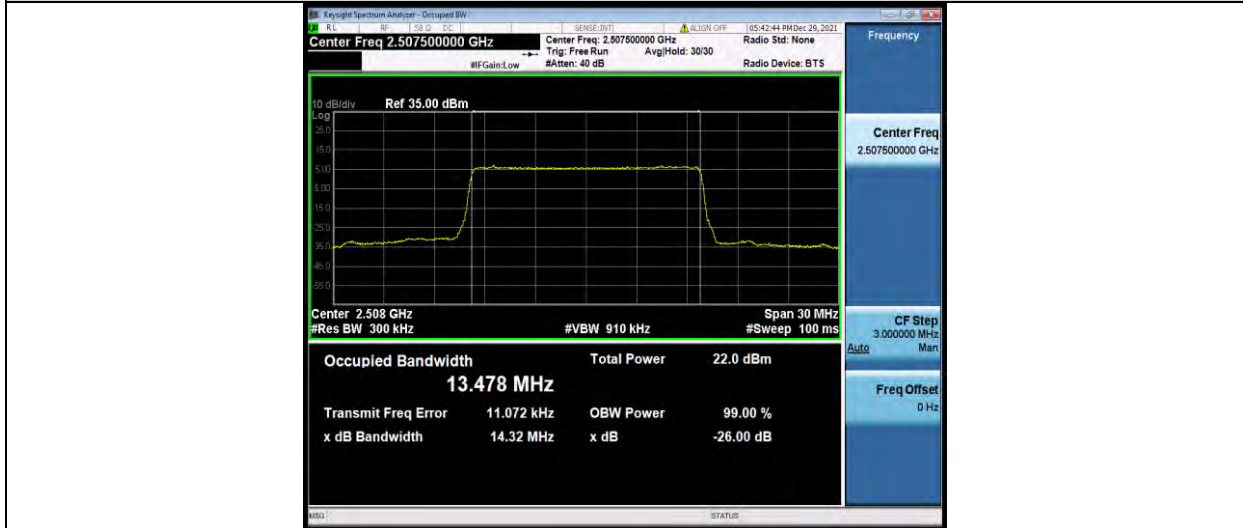

### Test Report No.: W7L-P22030026-5RF05

Band7-15MHz-QPSK-20825-75RB#0

Band7-15MHz-QPSK-21100-75RB#0

Band7-15MHz-QPSK-21375-75RB#0

BUREAU VERITAS

Test Report No.: W7L-P22030026-5RF05

Band7-15MHz-16QAM-20825-75RB#0