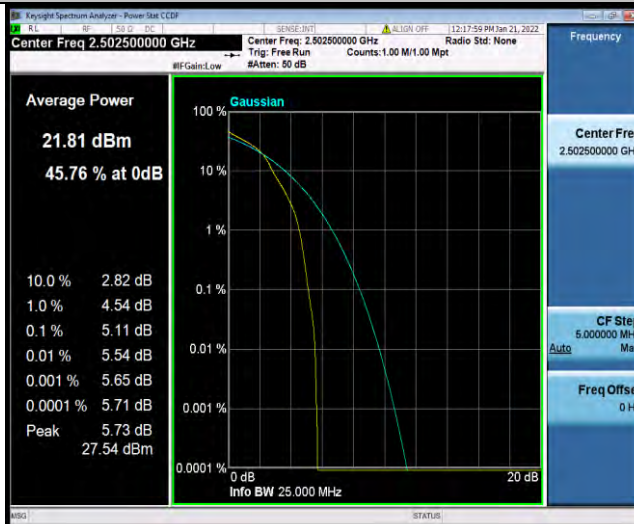

BUREAU VERITAS

Test Report No.: W7L-P22030026-5RF05

Band7-5MHz-64QAM-20775-1RB#0

Band7-5MHz-64QAM-20775-25RB#0

Band7-5MHz-64QAM-21100-1RB#0

BUREAU VERITAS

Test Report No.: W7L-P22030026-5RF05

Band7-5MHz-64QAM-21100-25RB#0