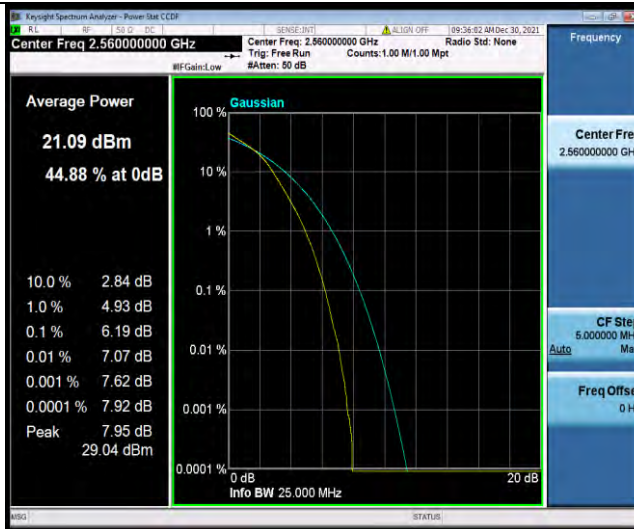

BUREAU VERITAS

Test Report No.: W7L-P22030026-5RF05

Band7-5MHz-64QAM-20775-1RB#0

Band7-5MHz-64QAM-20775-25RB#0

Band7-5MHz-64QAM-21100-1RB#0

BUREAU VERITAS

Test Report No.: W7L-P22030026-5RF05

Band7-5MHz-64QAM-21100-25RB#0