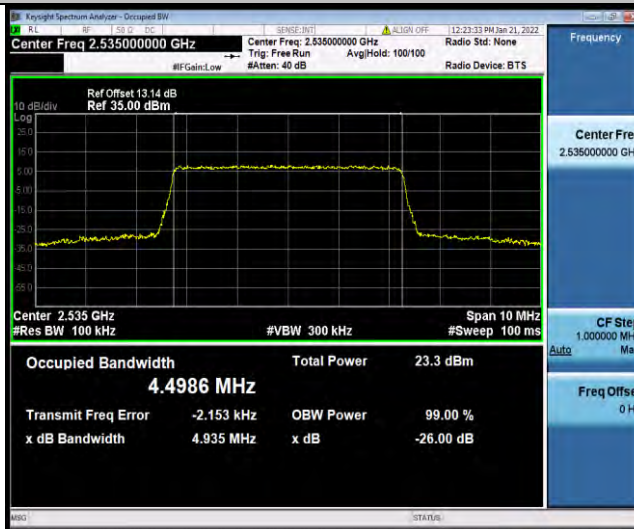

Band7-5MHz-64QAM-21425-25RB#0