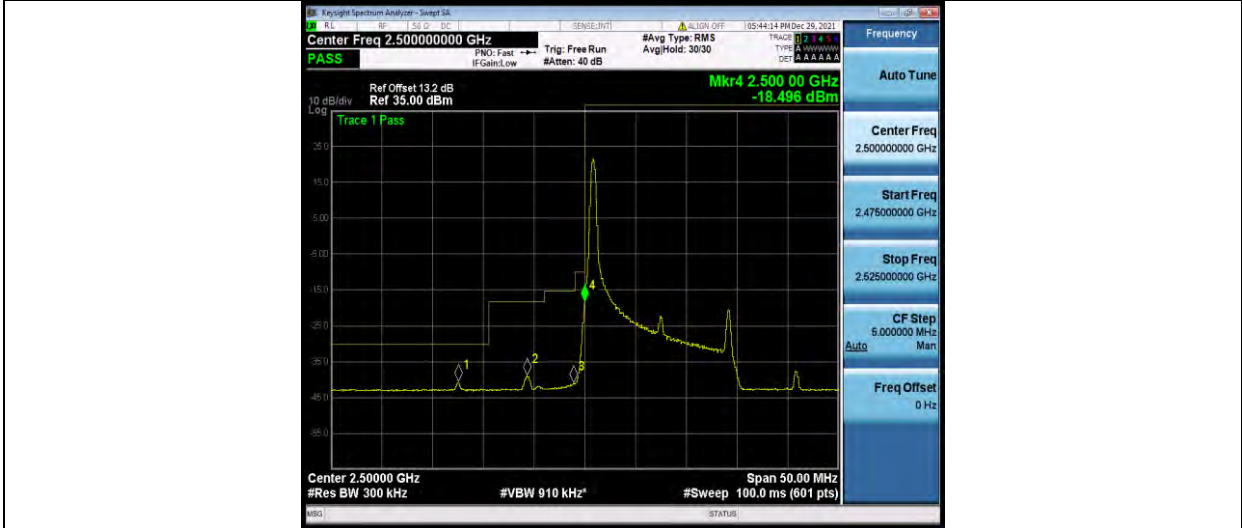

Band7-15MHz-16QAM-20825-75RB#0