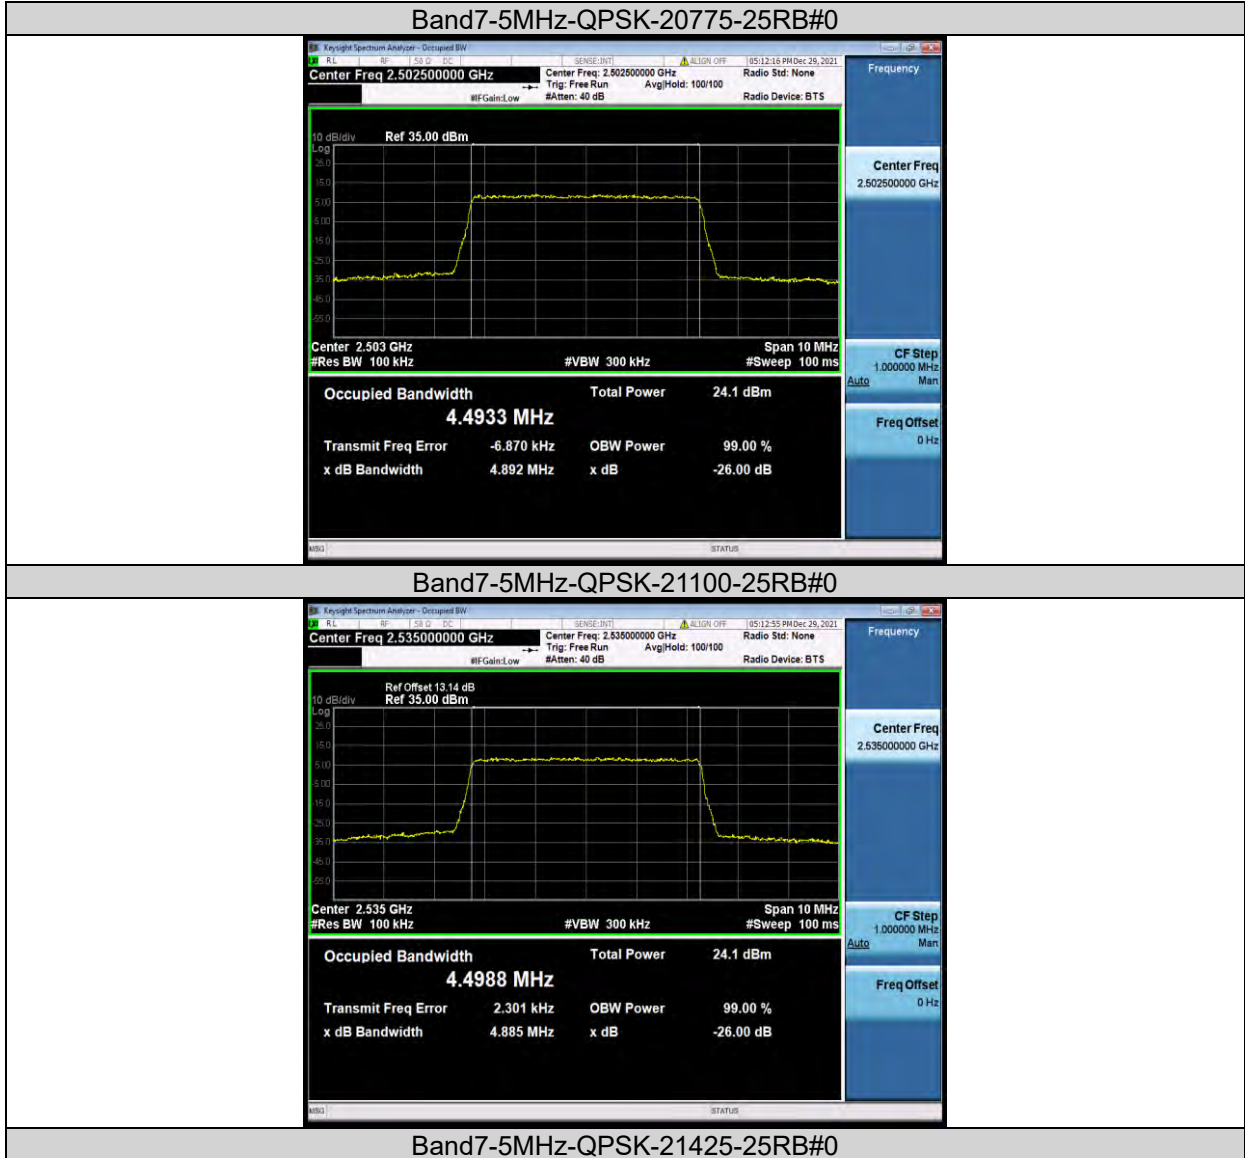

Test Report No.: W7L-P22030026-5RF05

Test Graphs