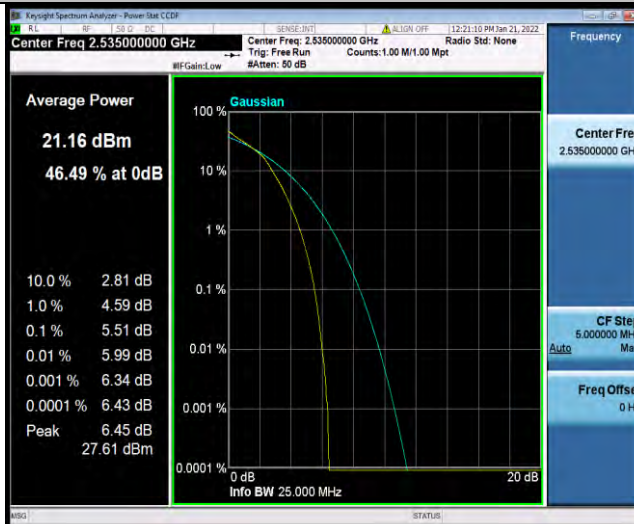

Band7-10MHz-64QAM-21400-1RB#0