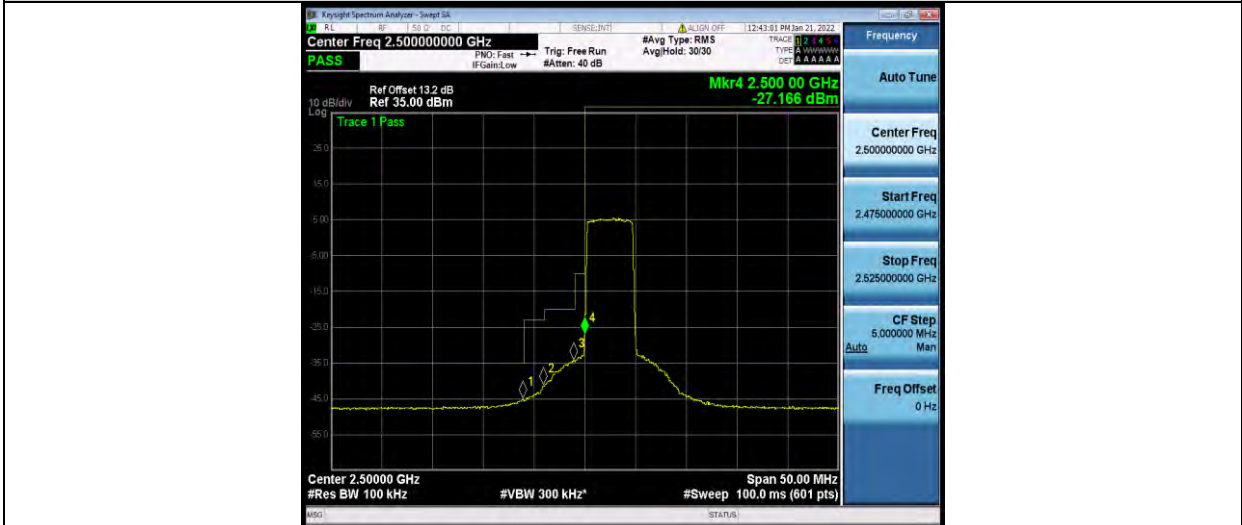

Band7-20MHz-16QAM-21350-1RB#99

Band7-20MHz-16QAM-21350-100RB#0

BUREAU VERITAS

Test Report No.: W7L-P22030026-5RF05

Band7-5MHz-64QAM-20775-1RB#0

Band7-5MHz-64QAM-20775-25RB#0

Band7-5MHz-64QAM-21425-1RB#24

BUREAU VERITAS