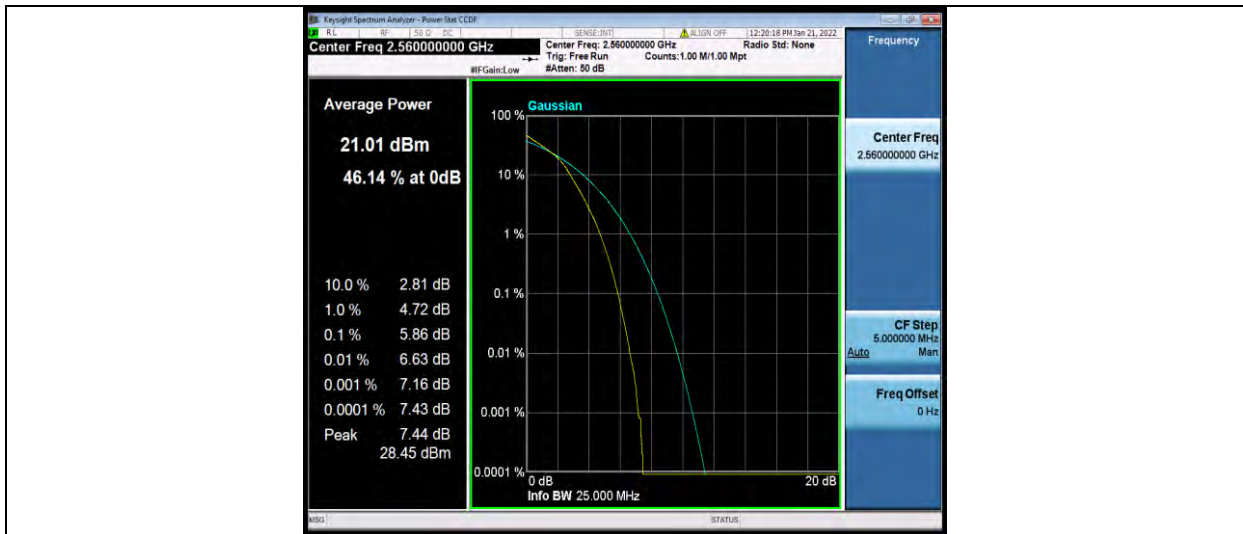

BUREAU
VERITAS

Test Report No.: W7L-P22030026-5RF05