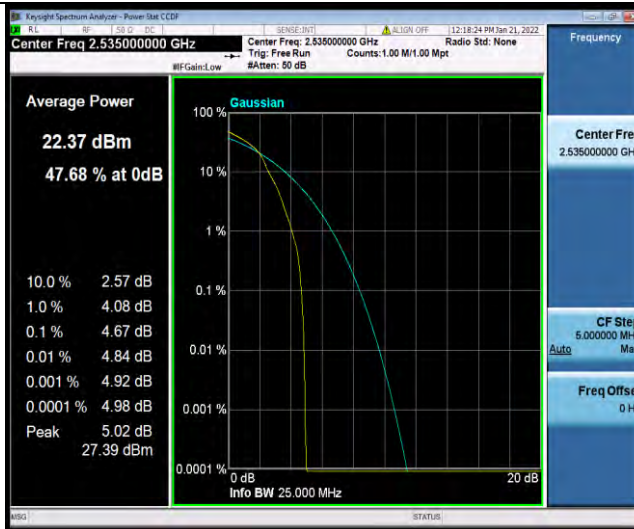

BUREAU VERITAS

Test Report No.: W7L-P22030026-5RF05

Band7-5MHz-64QAM-20775-1RB#0

Band7-5MHz-64QAM-20775-25RB#0

Band7-5MHz-64QAM-21100-1RB#0

BUREAU VERITAS

Test Report No.: W7L-P22030026-5RF05

Band7-5MHz-64QAM-21100-25RB#0