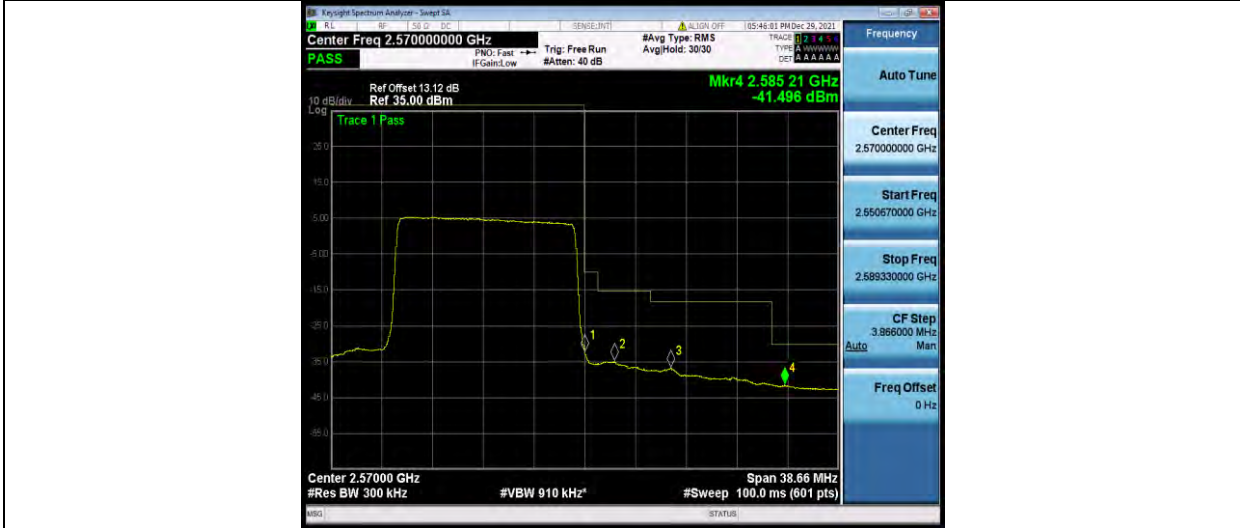

Band7-20MHz-QPSK-20850-1RB#0