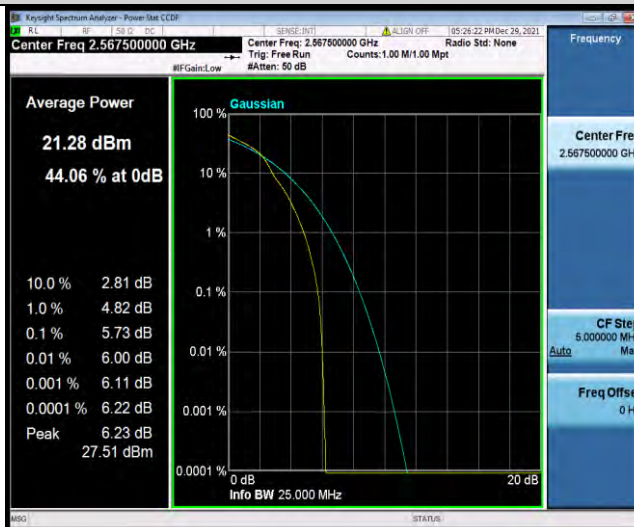

Band7-5MHz-16QAM-21425-25RB#0