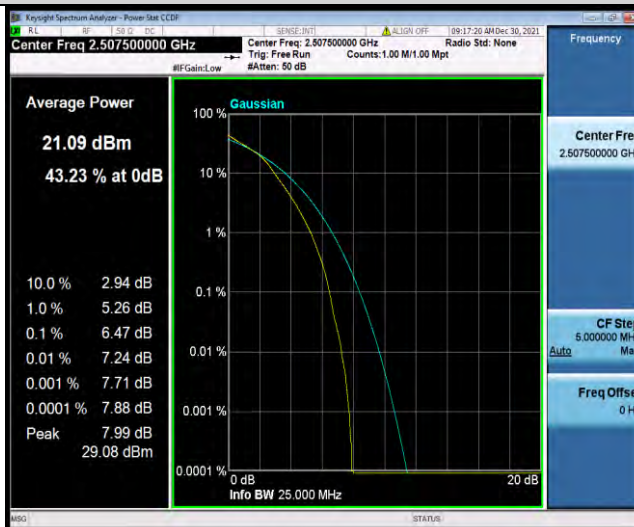

Band7-15MHz-16QAM-21100-1RB#0