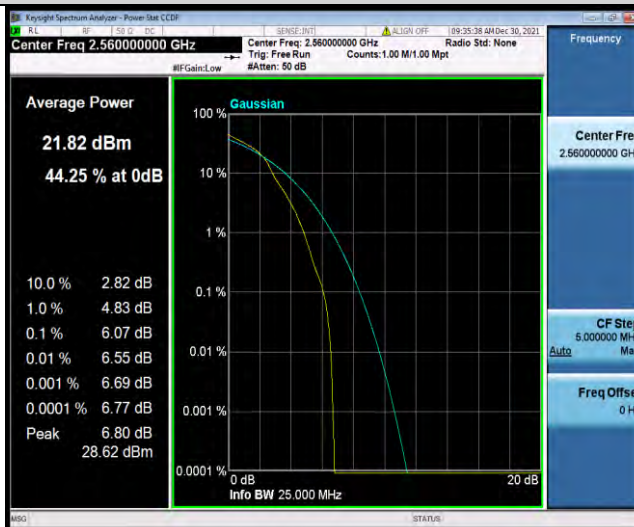

BUREAU VERITAS

Test Report No.: W7L-P22030026-5RF05

Band7-20MHz-16QAM-21100-100RB#0

Band7-20MHz-16QAM-21350-1RB#0

Band7-20MHz-16QAM-21350-100RB#0