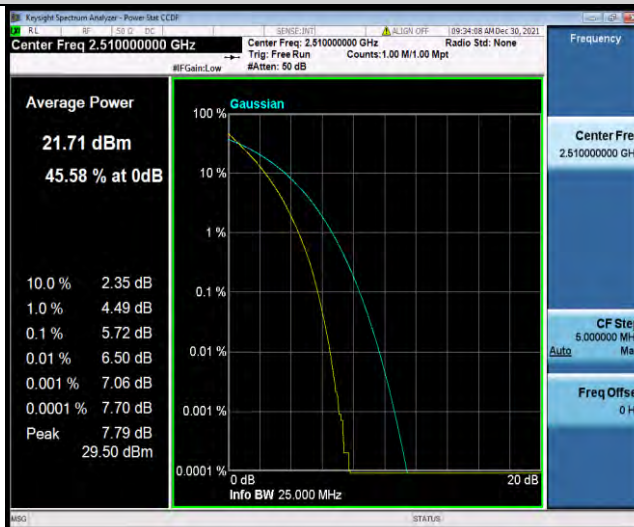

Band7-15MHz-16QAM-21375-1RB#0

Band7-15MHz-16QAM-21375-75RB#0

BUREAU VERITAS

Test Report No.: W7L-P22030026-5RF05

Band7-20MHz-QPSK-20850-1RB#0

Band7-20MHz-QPSK-20850-100RB#0

Band7-20MHz-QPSK-21100-1RB#0

Test Report No.: W7L-P22030026-5RF05