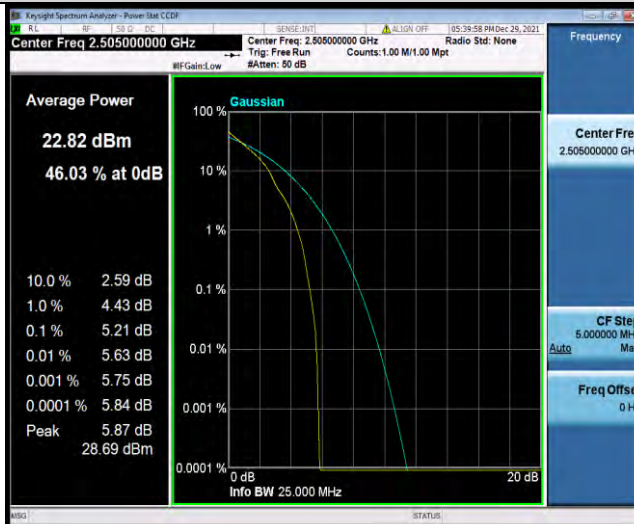

Band7-10MHz-QPSK-20800-50RB#0