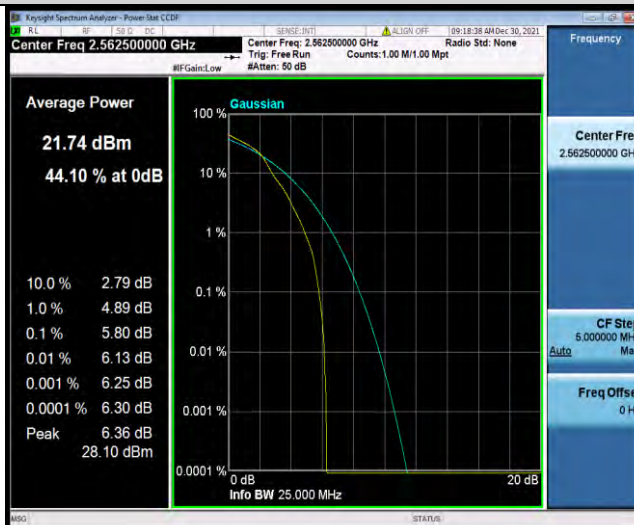

Band7-15MHz-16QAM-21375-75RB#0