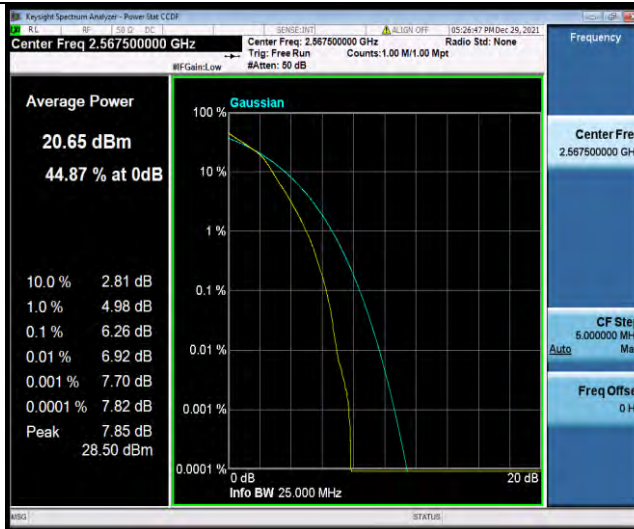

BUREAU VERITAS

Test Report No.: W7L-P22030026-5RF05

Band7-10MHz-QPSK-20800-1RB#0