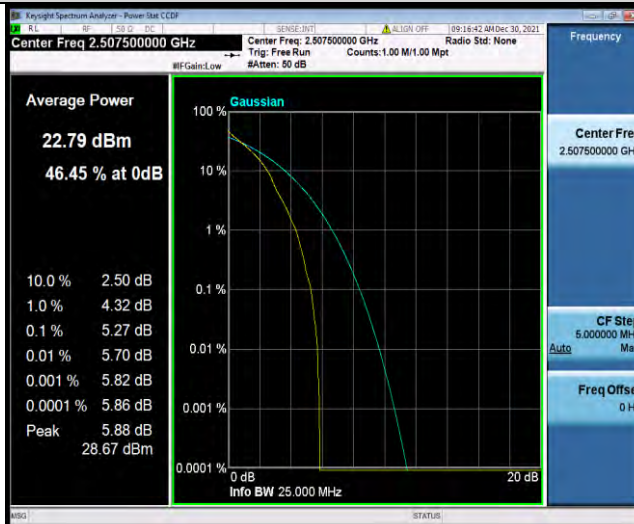

Test Report No.: W7L-P22030026-5RF05

Band7-10MHz-16QAM-21100-50RB#0

Band7-10MHz-16QAM-21400-1RB#0

Band7-10MHz-16QAM-21400-50RB#0

BUREAU VERITAS

Test Report No.: W7L-P22030026-5RF05

Band7-15MHz-QPSK-20825-1RB#0