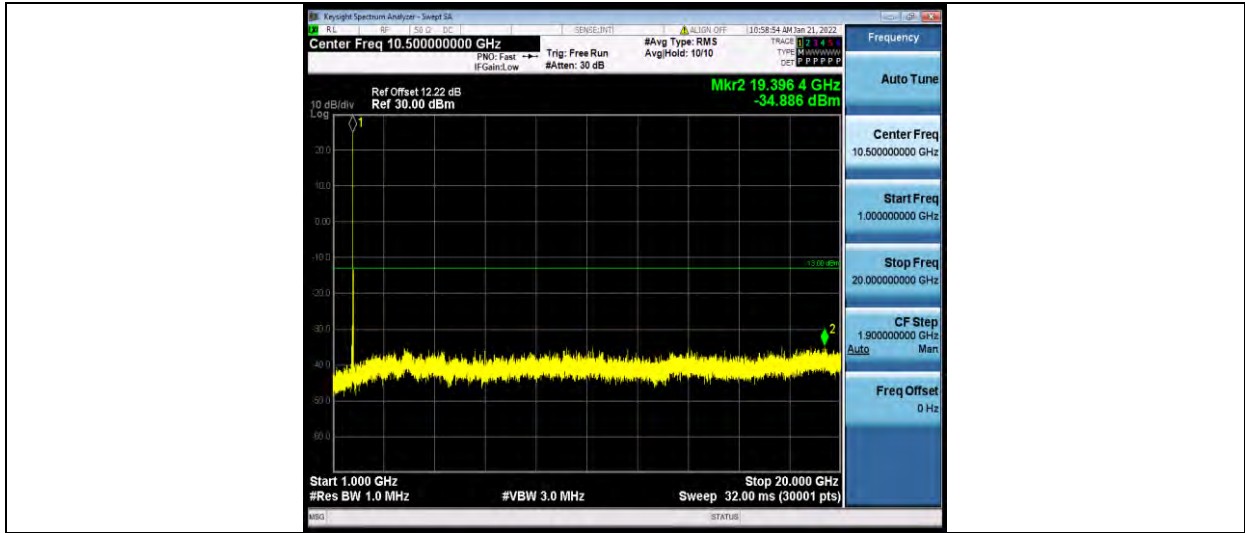

Band4-20MHz-64QAM-20300-1RB#0-Range2:1000~20000MHz

BUREAU VERITAS

Test Report No.: W7L-P22030026-5RF05