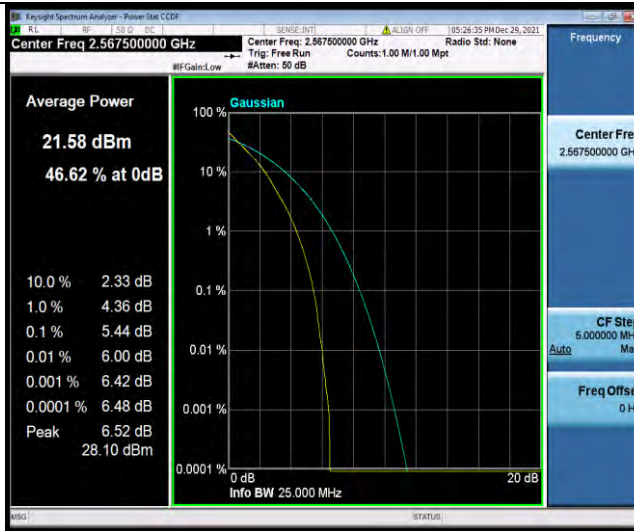

Test Graphs

BUREAU VERITAS

Test Report No.: W7L-P22030026-5RF05

Band7-5MHz-QPSK-21100-25RB#0

Band7-5MHz-QPSK-21425-1RB#0

Band7-5MHz-QPSK-21425-25RB#0

BUREAU VERITAS

Test Report No.: W7L-P22030026-5RF05