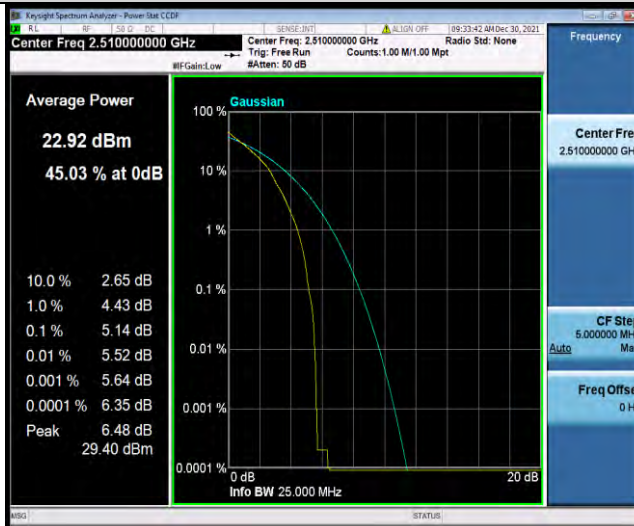

Band7-15MHz-16QAM-21375-1RB#0

Band7-15MHz-16QAM-21375-75RB#0

BUREAU VERITAS

Test Report No.: W7L-P22030026-5RF05

Band7-20MHz-QPSK-20850-1RB#0

Band7-20MHz-QPSK-20850-100RB#0

Band7-20MHz-QPSK-21100-1RB#0

Test Report No.: W7L-P22030026-5RF05