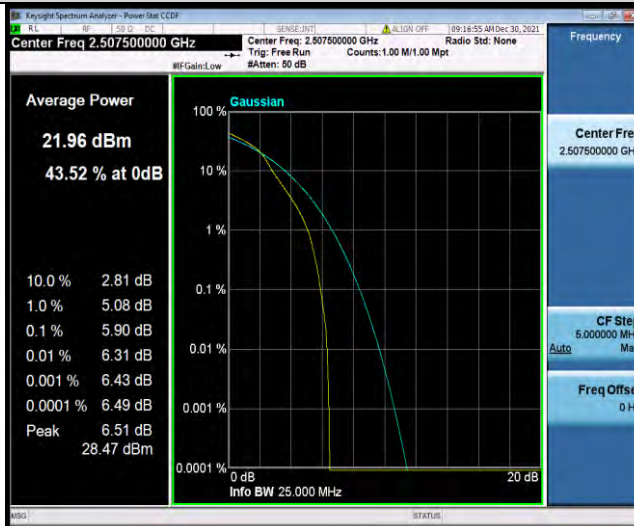

Band7-15MHz-16QAM-20825-75RB#0