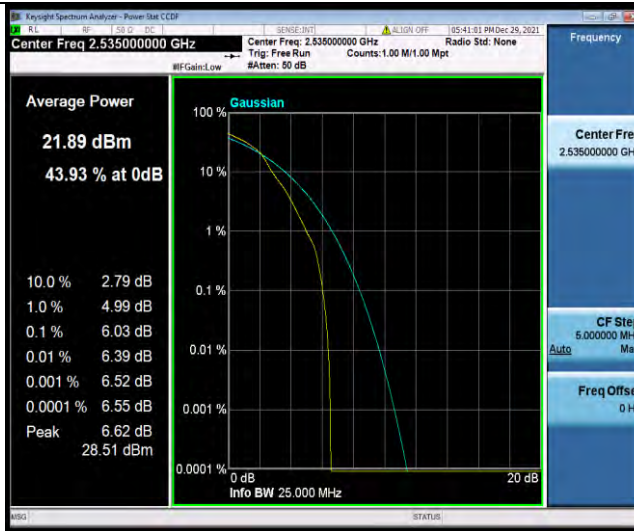

BUREAU VERITAS

Test Report No.: W7L-P22030026-5RF05

Band7-10MHz-16QAM-21100-50RB#0