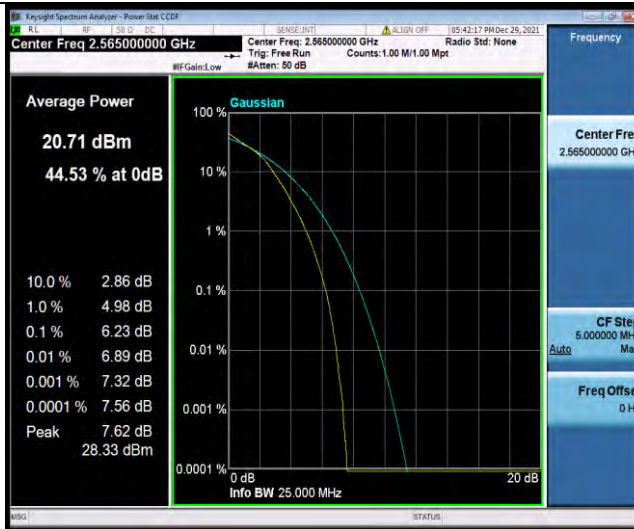

Test Report No.: W7L-P22030026-5RF05

Band7-10MHz-16QAM-21100-50RB#0

Band7-10MHz-16QAM-21400-1RB#0

Band7-10MHz-16QAM-21400-50RB#0

BUREAU VERITAS

Test Report No.: W7L-P22030026-5RF05

Band7-15MHz-QPSK-20825-1RB#0