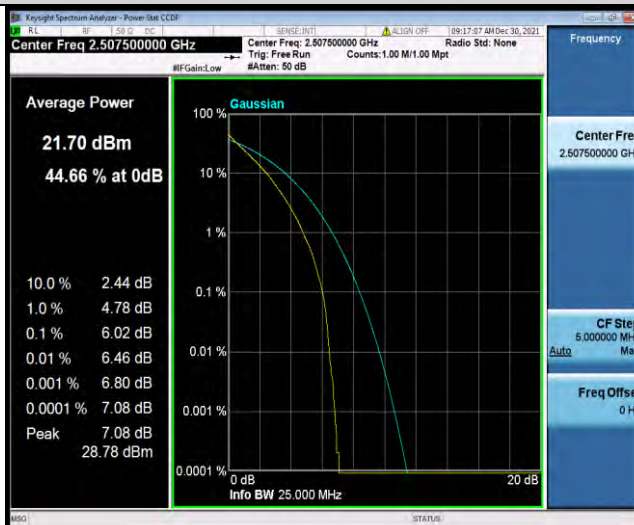

Band7-15MHz-QPSK-21100-1RB#0