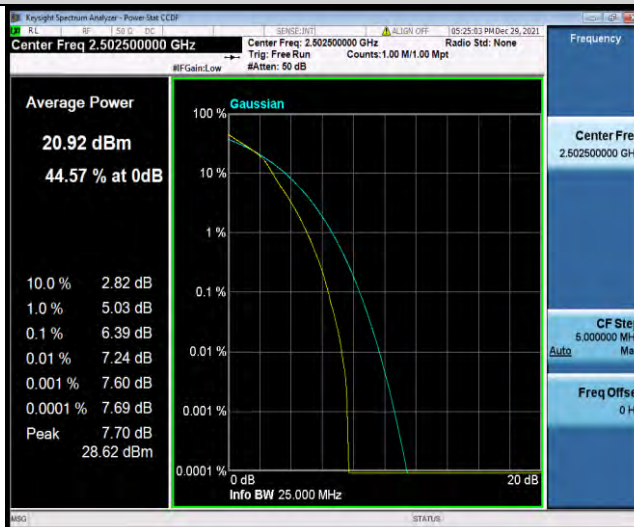

Band7-5MHz-16QAM-21100-1RB#0