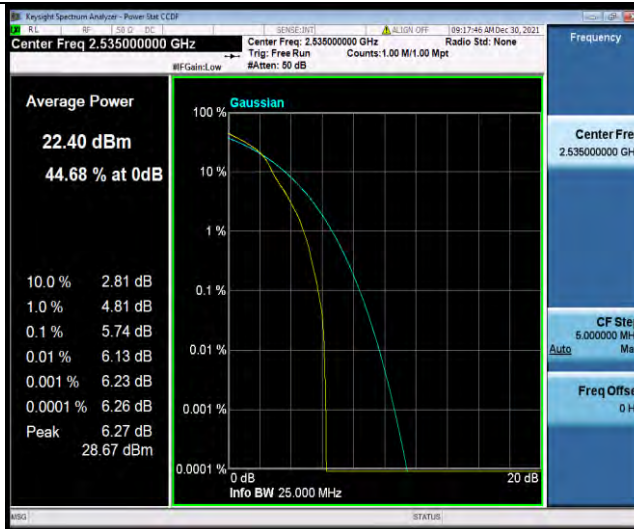

Test Report No.: W7L-P22030026-5RF05

Band7-15MHz-16QAM-20825-1RB#0

Band7-15MHz-16QAM-20825-75RB#0

Band7-15MHz-16QAM-21100-1RB#0

BUREAU VERITAS

Test Report No.: W7L-P22030026-5RF05

Band7-15MHz-16QAM-21100-75RB#0