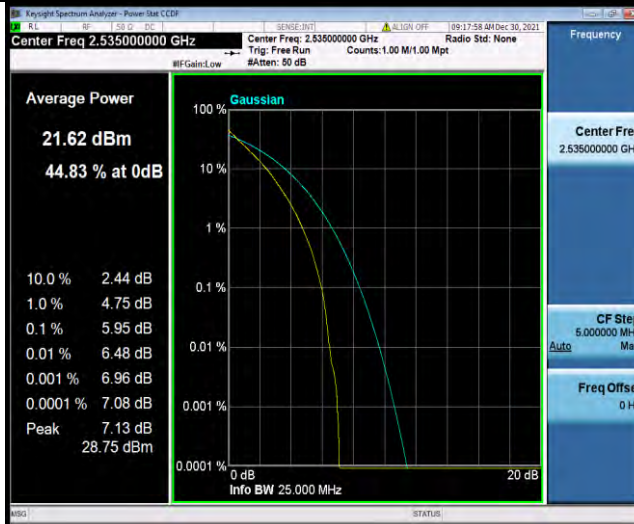

Band7-15MHz-QPSK-20825-75RB#0

Band7-15MHz-QPSK-21100-1RB#0

BUREAU VERITAS

Test Report No.: W7L-P22030026-5RF05

Band7-15MHz-QPSK-21100-75RB#0

Band7-15MHz-QPSK-21375-1RB#0

Band7-15MHz-QPSK-21375-75RB#0

BUREAU VERITAS