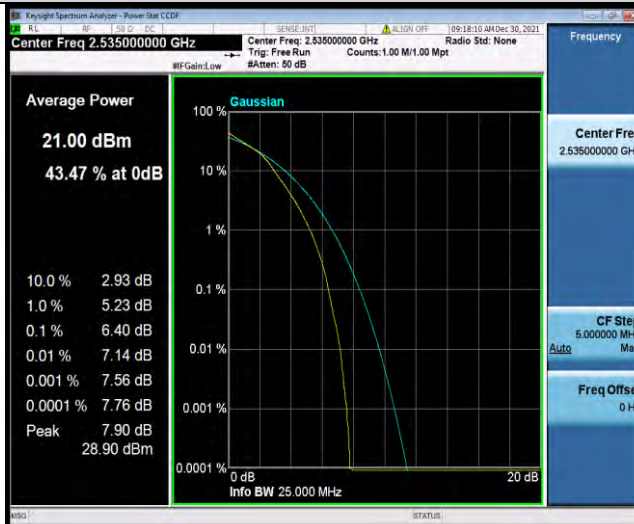

Test Report No.: W7L-P22030026-5RF05

Band7-15MHz-16QAM-20825-1RB#0

Band7-15MHz-16QAM-20825-75RB#0

Band7-15MHz-16QAM-21100-1RB#0

BUREAU VERITAS

Test Report No.: W7L-P22030026-5RF05

Band7-15MHz-16QAM-21100-75RB#0