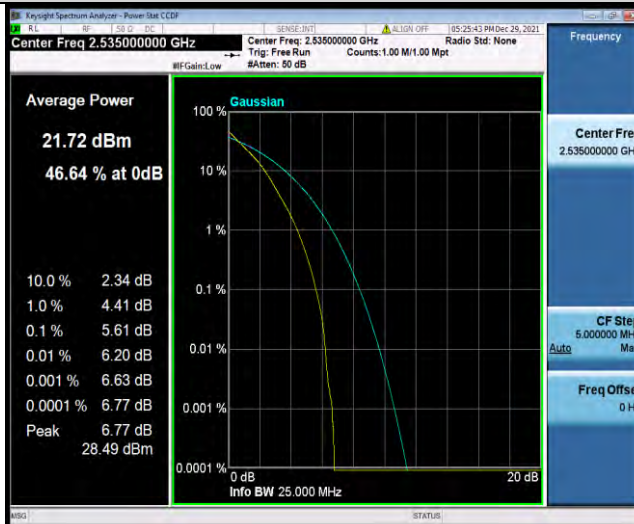

Test Graphs

BUREAU VERITAS

Test Report No.: W7L-P22030026-5RF05

Band7-5MHz-QPSK-21100-25RB#0

Band7-5MHz-QPSK-21425-1RB#0

Band7-5MHz-QPSK-21425-25RB#0

BUREAU VERITAS

Test Report No.: W7L-P22030026-5RF05