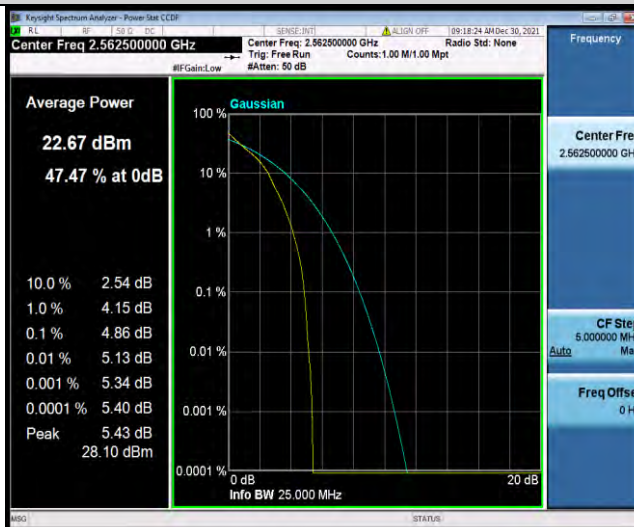

Band7-15MHz-QPSK-20825-75RB#0

Band7-15MHz-QPSK-21100-1RB#0

BUREAU VERITAS

Test Report No.: W7L-P22030026-5RF05

Band7-15MHz-QPSK-21100-75RB#0

Band7-15MHz-QPSK-21375-1RB#0

Band7-15MHz-QPSK-21375-75RB#0

BUREAU VERITAS