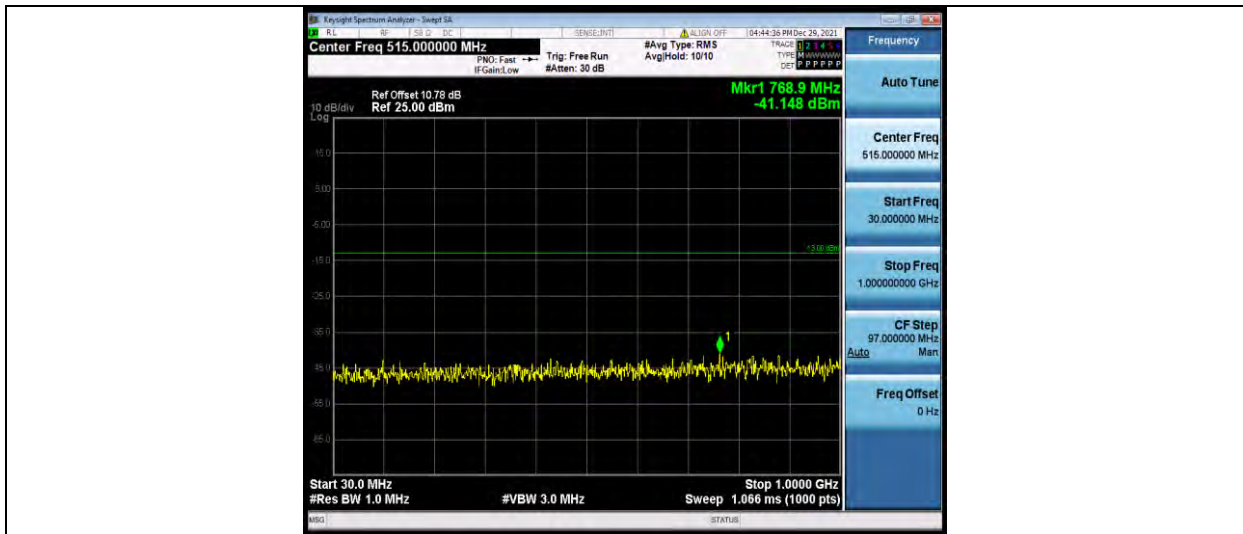

BUREAU VERITAS

Test Report No.: W7L-P22030026-5RF05

Band4-15MHz-16QAM-20175-1RB#0-Range2:1000~20000MHz