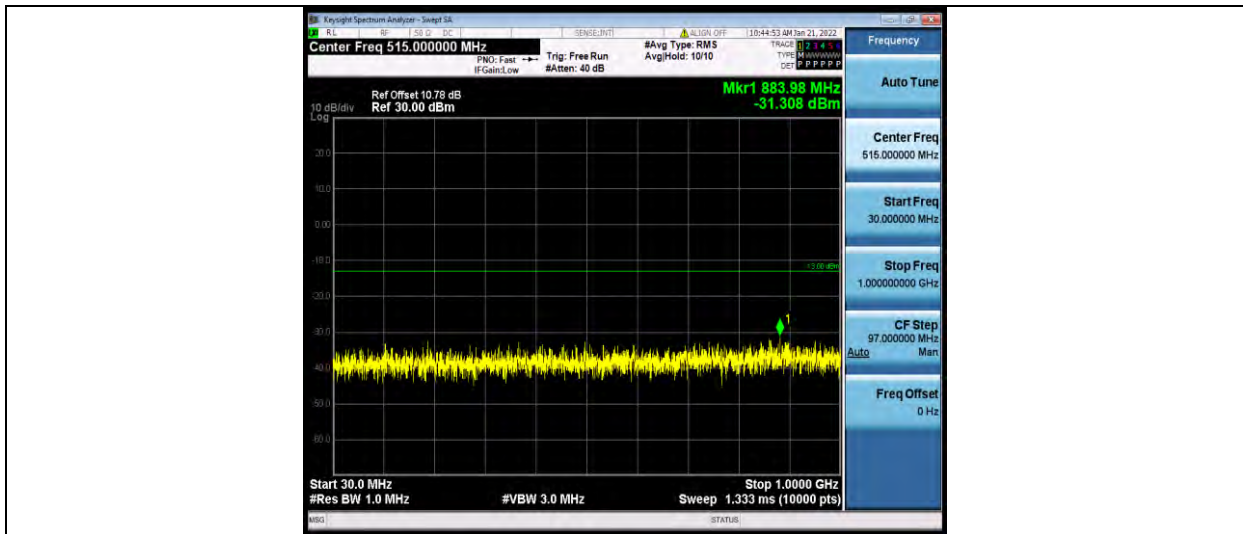

BUREAU VERITAS

Test Report No.: W7L-P22030026-5RF05

Band4-10MHz-64QAM-20175-1RB#0-Range2:1000~20000MHz