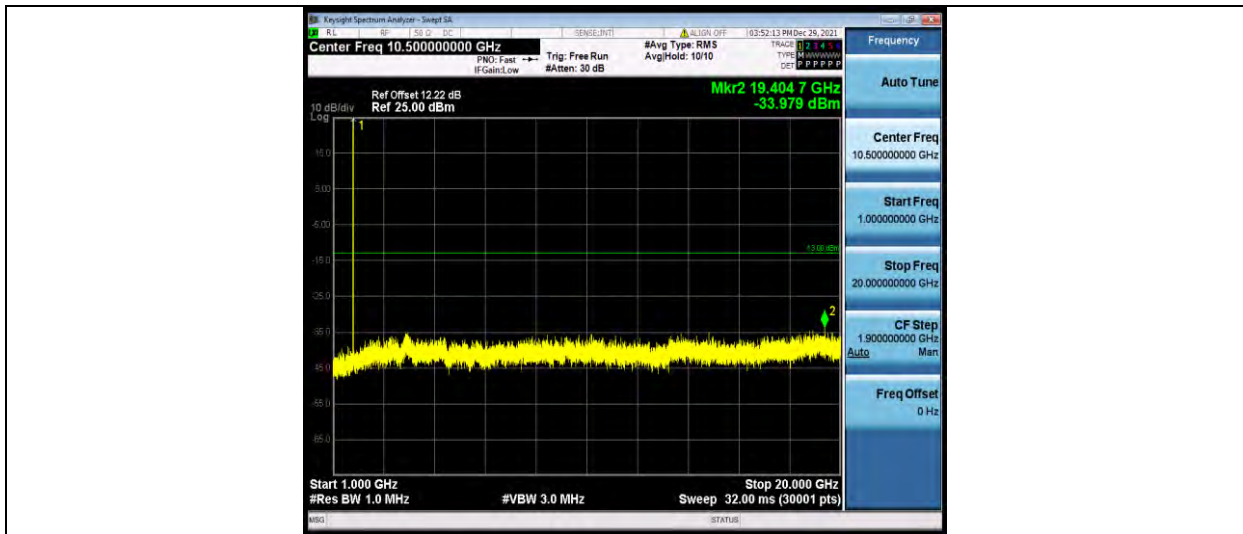

Test Report No.: W7L-P22030026-5RF05

Band4-1.4MHz-16QAM-20175-1RB#0-Range2:1000~2000MHz

Band4-1.4MHz-16QAM-20393-1RB#0-Range1:30~1000MHz

Band4-1.4MHz-16QAM-20393-1RB#0-Range2:1000~2000MHz

BUREAU VERITAS

Test Report No.: W7L-P22030026-5RF05