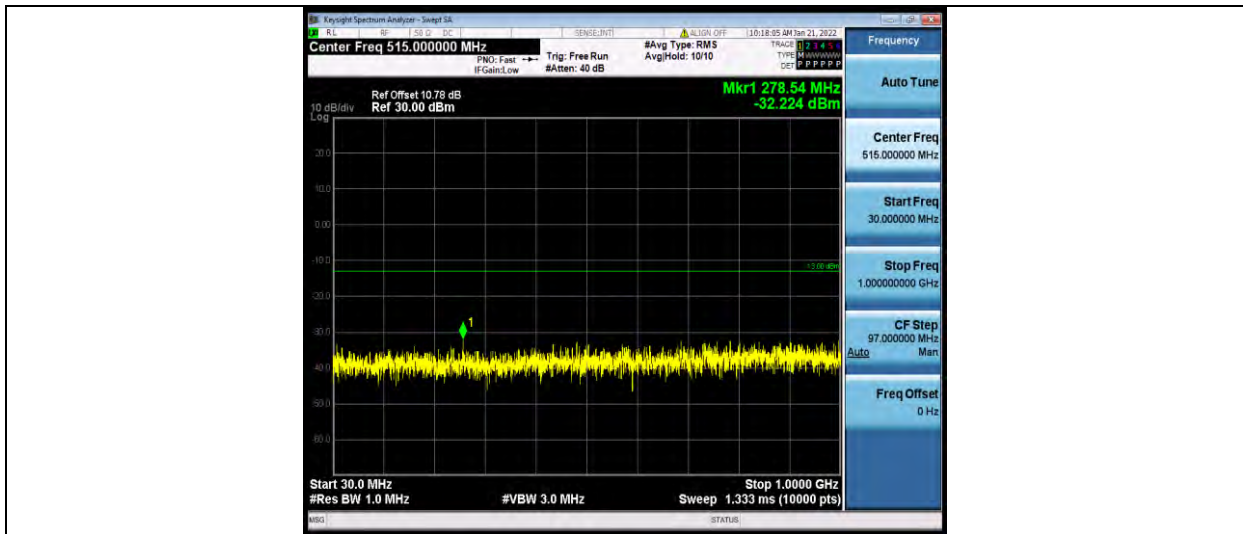

BUREAU VERITAS

Test Report No.: W7L-P22030026-5RF05

Band4-1.4MHz-64QAM-20175-1RB#0-Range2:1000~2000MHz