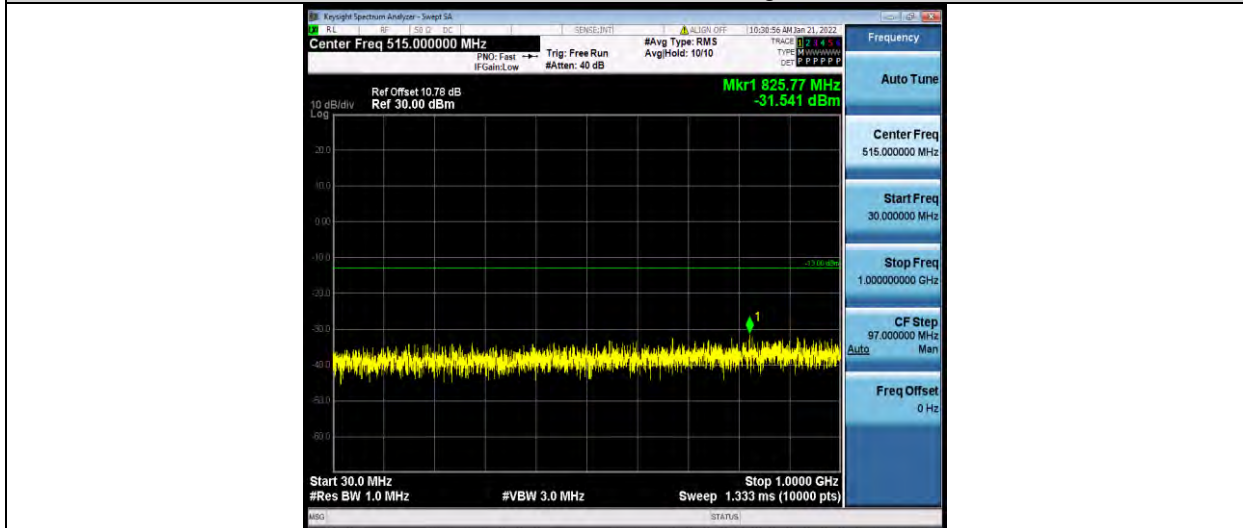

Band4-3MHz-64QAM-19965-1RB#0-Range2:1000~20000MHz