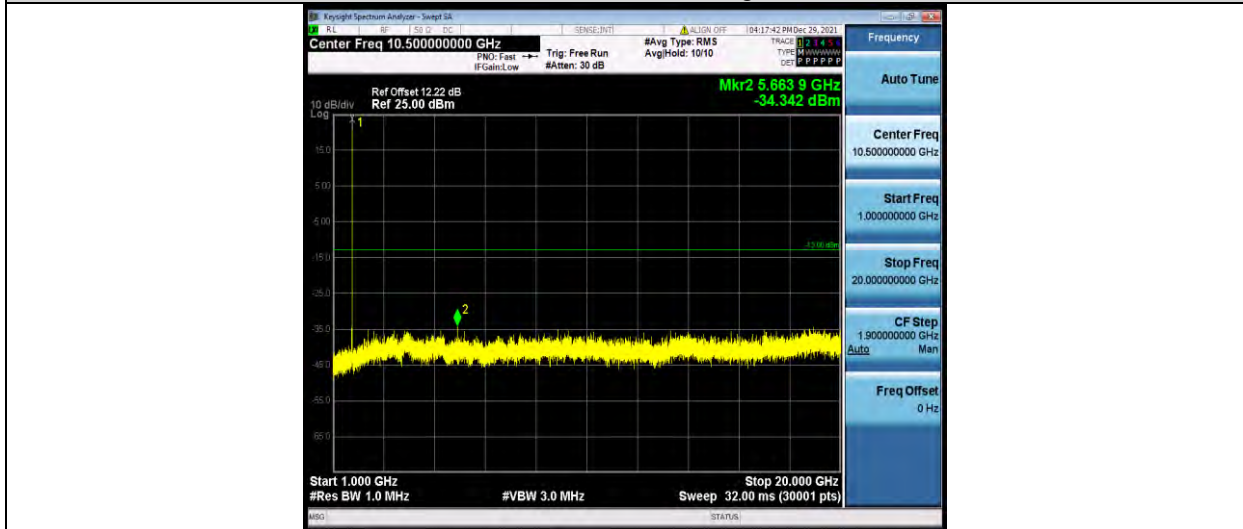

Band4-5MHz-16QAM-20175-1RB#0-Range1:30~1000MHz