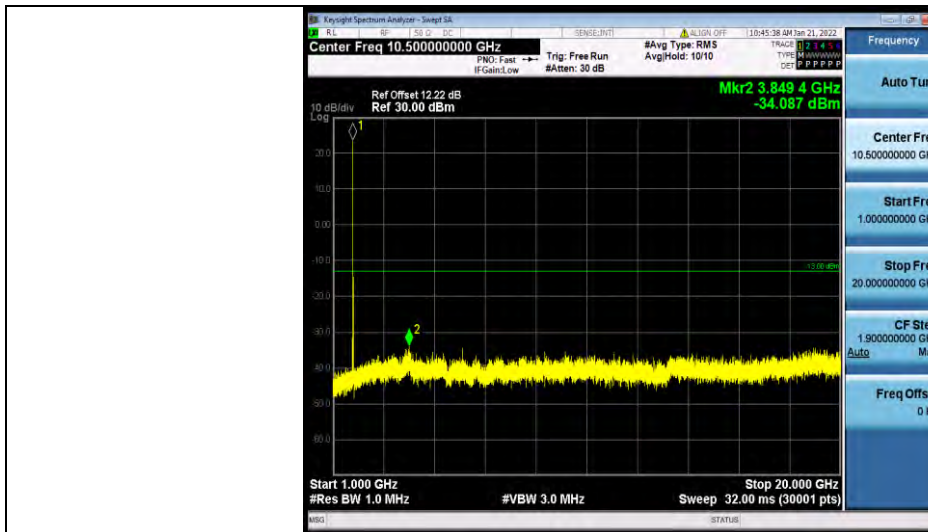

BUREAU VERITAS

Test Report No.: W7L-P22030026-5RF05

Band4-15MHz-64QAM-20025-1RB#0-Range1:30~1000MHz