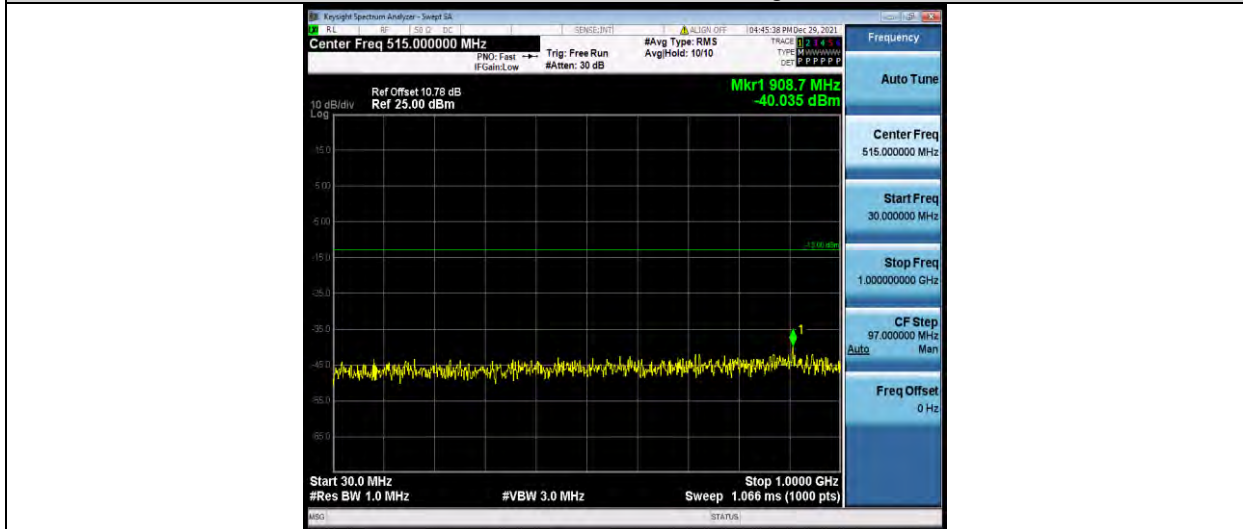

Band4-15MHz-16QAM-20175-1RB#0-Range1:30~1000MHz

BUREAU VERITAS

Test Report No.: W7L-P22030026-5RF05

Band4-15MHz-16QAM-20175-1RB#0-Range2:1000~20000MHz

Band4-15MHz-16QAM-20325-1RB#0-Range1:30~1000MHz

Band4-15MHz-16QAM-20325-1RB#0-Range2:1000~20000MHz