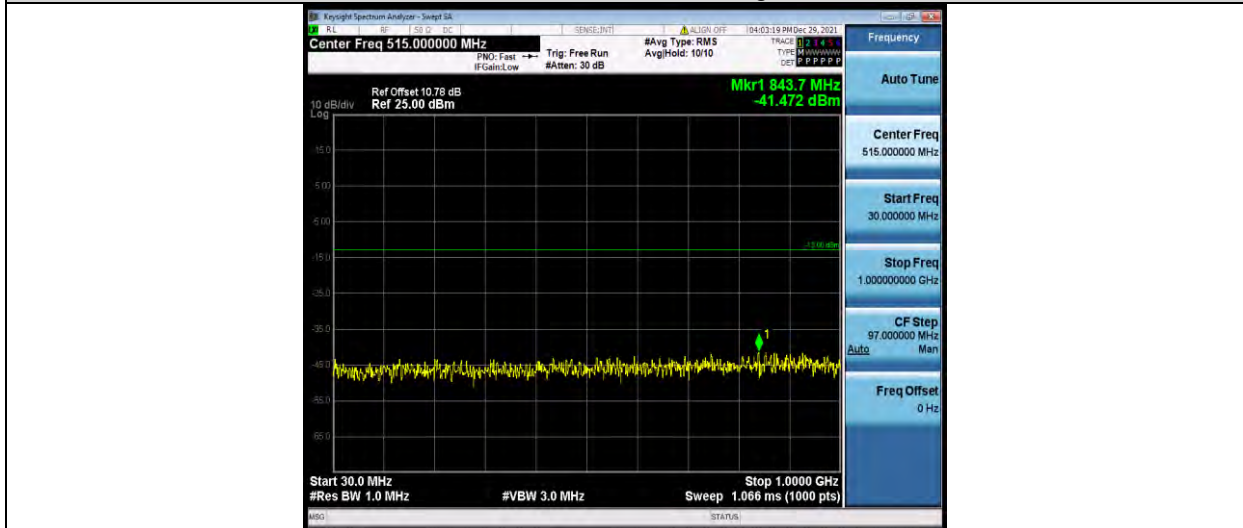

Band4-3MHz-QPSK-19965-1RB#0-Range2:1000~2000MHz