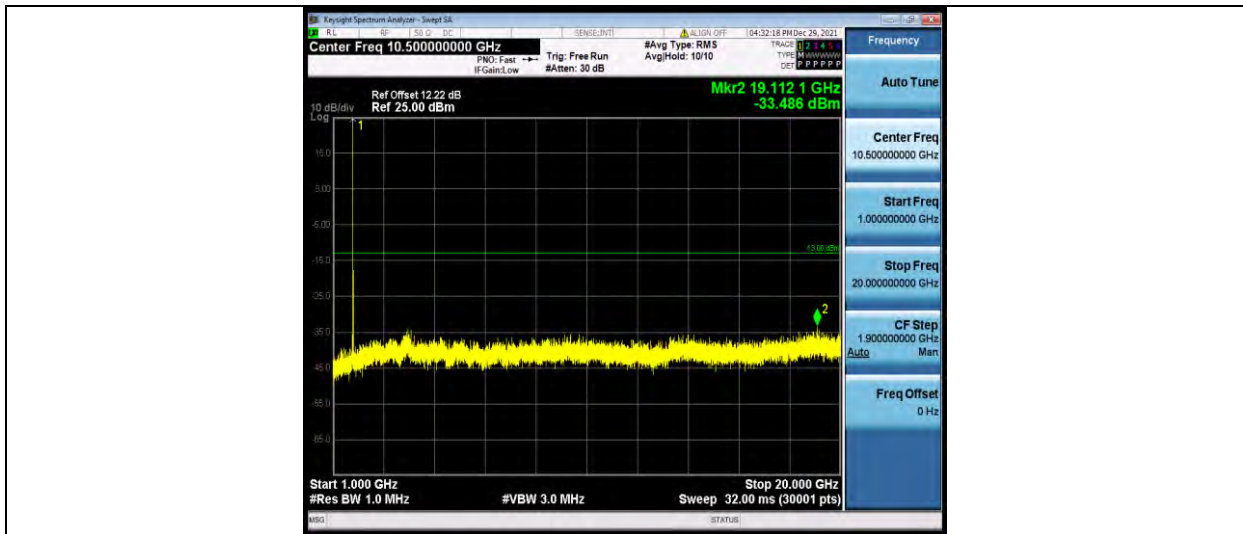

BUREAU VERITAS

Test Report No.: W7L-P22030026-5RF05

Band4-10MHz-16QAM-20000-1RB#0-Range1:30~1000MHz