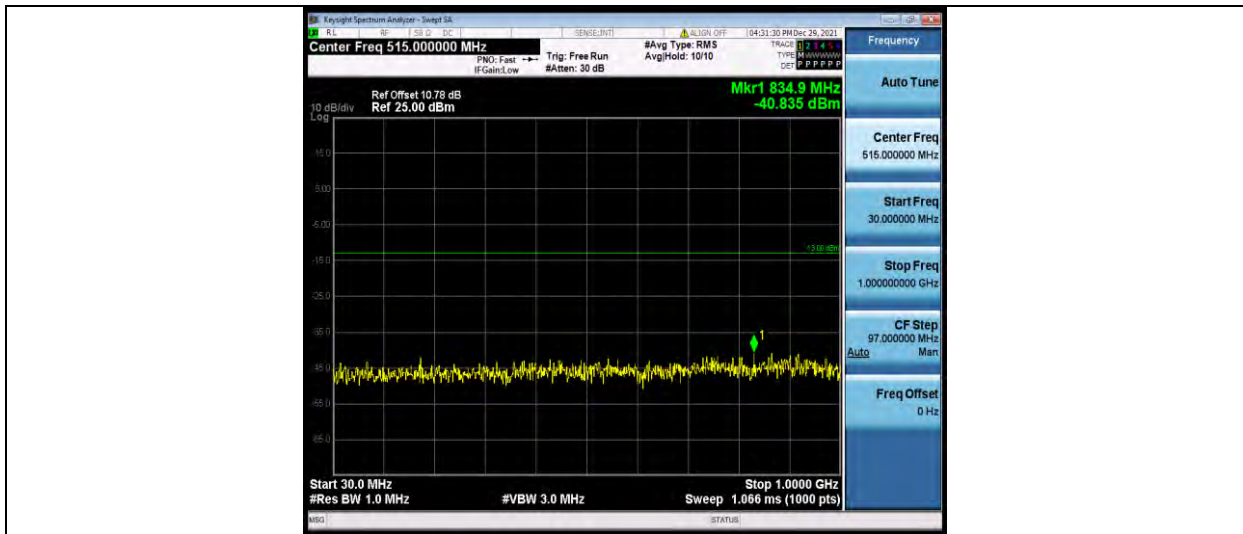

BUREAU VERITAS

Test Report No.: W7L-P22030026-5RF05

Band4-10MHz-16QAM-20175-1RB#0-Range2:1000~2000MHz