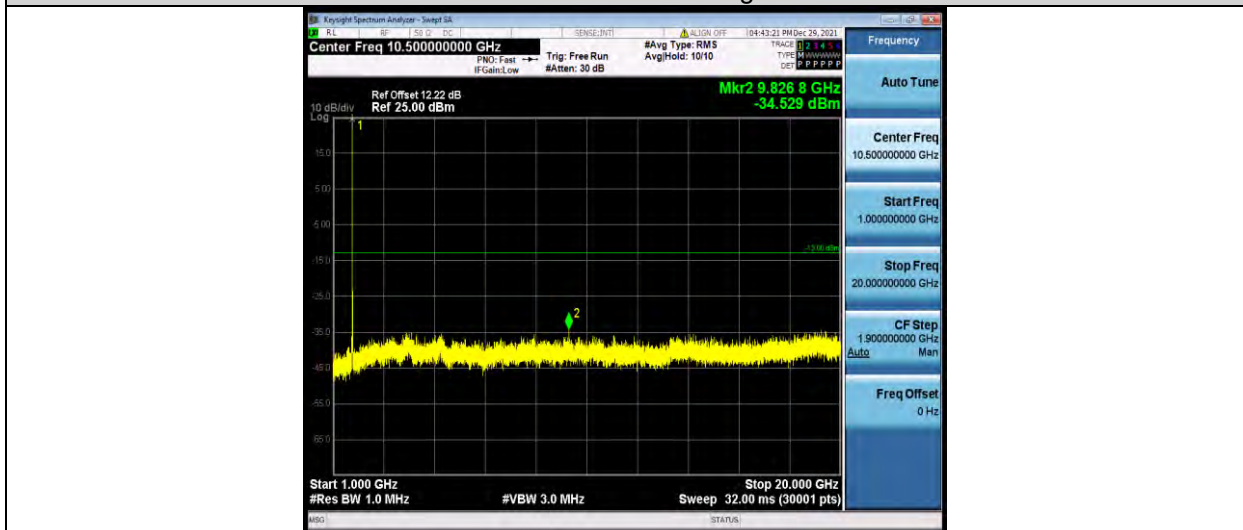

Band4-15MHz-QPSK-20175-1RB#0-Range1:30~1000MHz