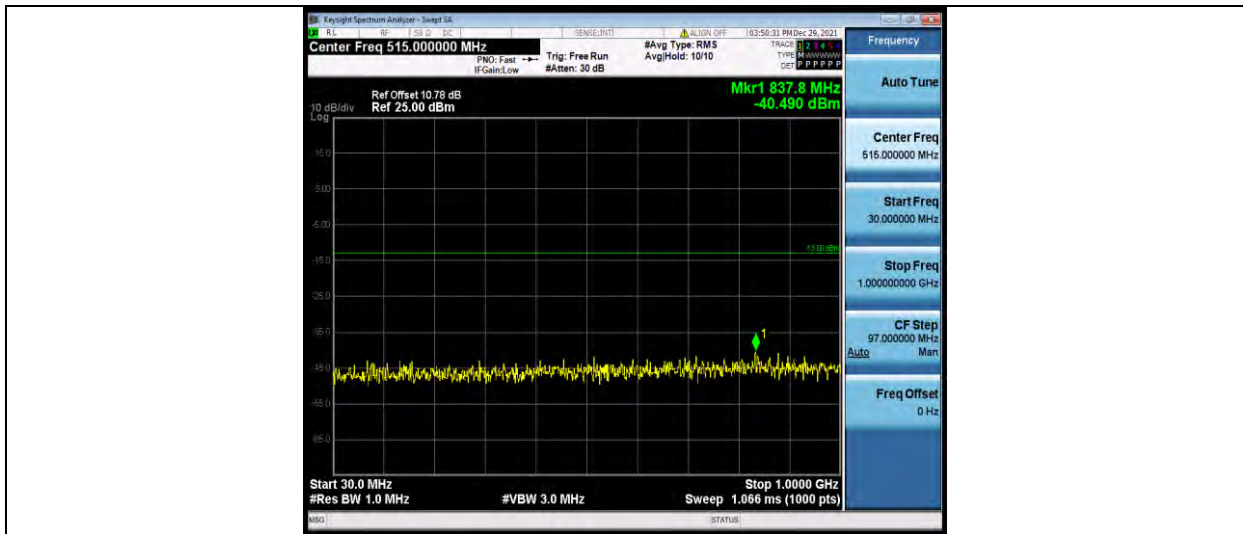

BUREAU VERITAS

Test Report No.: W7L-P22030026-5RF05

Band4-1.4MHz-16QAM-20175-1RB#0-Range2:1000~2000MHz