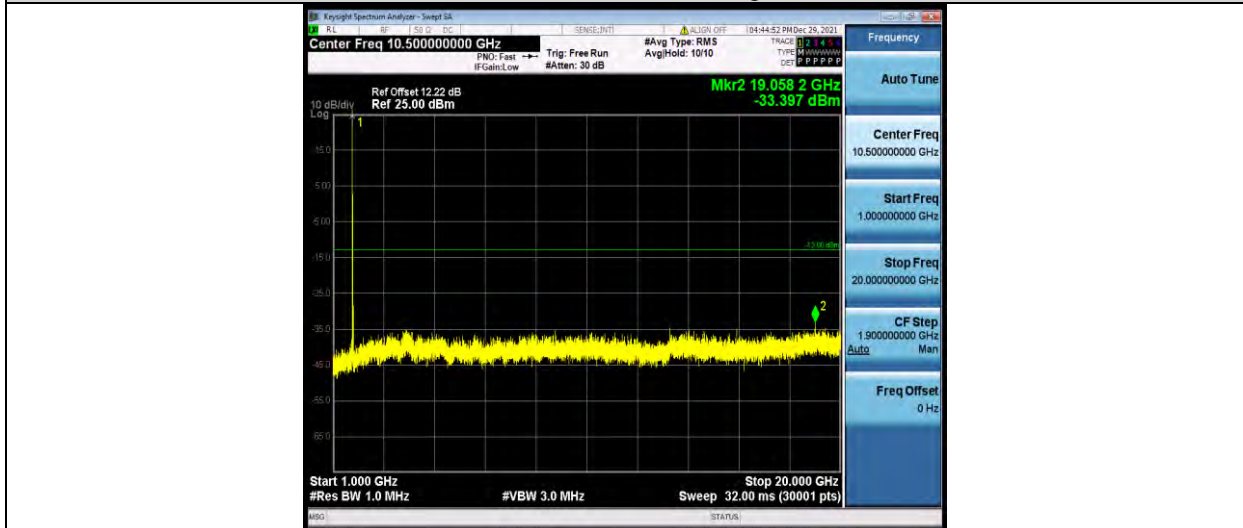

Band4-15MHz-16QAM-20175-1RB#0-Range1:30~1000MHz

BUREAU VERITAS

Test Report No.: W7L-P22030026-5RF05

Band4-15MHz-16QAM-20175-1RB#0-Range2:1000~20000MHz

Band4-15MHz-16QAM-20325-1RB#0-Range1:30~1000MHz

Band4-15MHz-16QAM-20325-1RB#0-Range2:1000~20000MHz