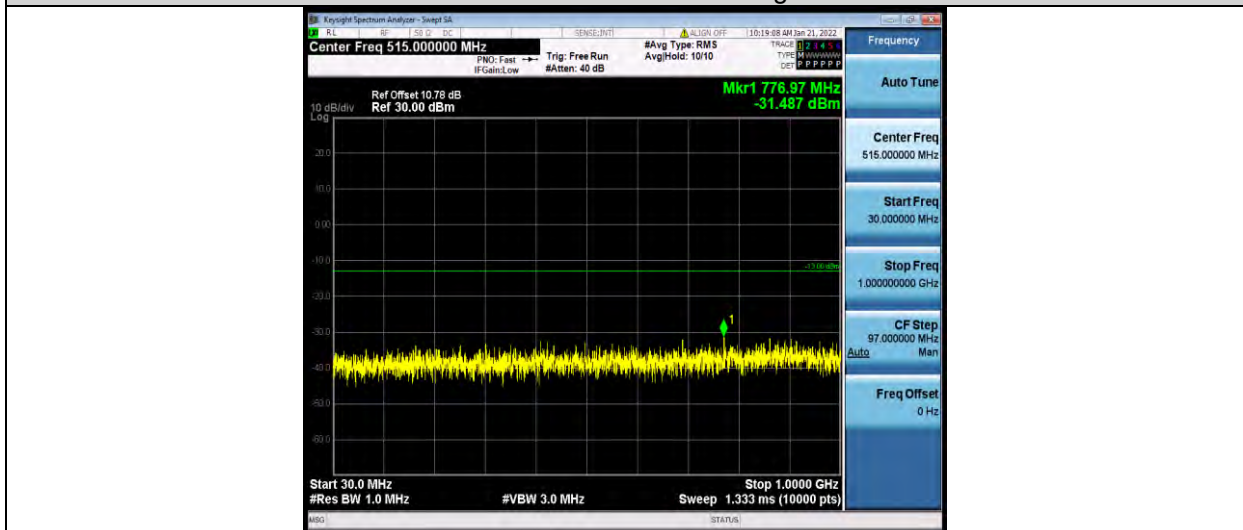

Band4-1.4MHz-64QAM-20175-1RB#0-Range1:30~1000MHz

BUREAU VERITAS

Test Report No.: W7L-P22030026-5RF05

Band4-1.4MHz-64QAM-20175-1RB#0-Range2:1000~2000MHz

Band4-1.4MHz-64QAM-20393-1RB#0-Range1:30~1000MHz

Band4-1.4MHz-64QAM-20393-1RB#0-Range2:1000~2000MHz