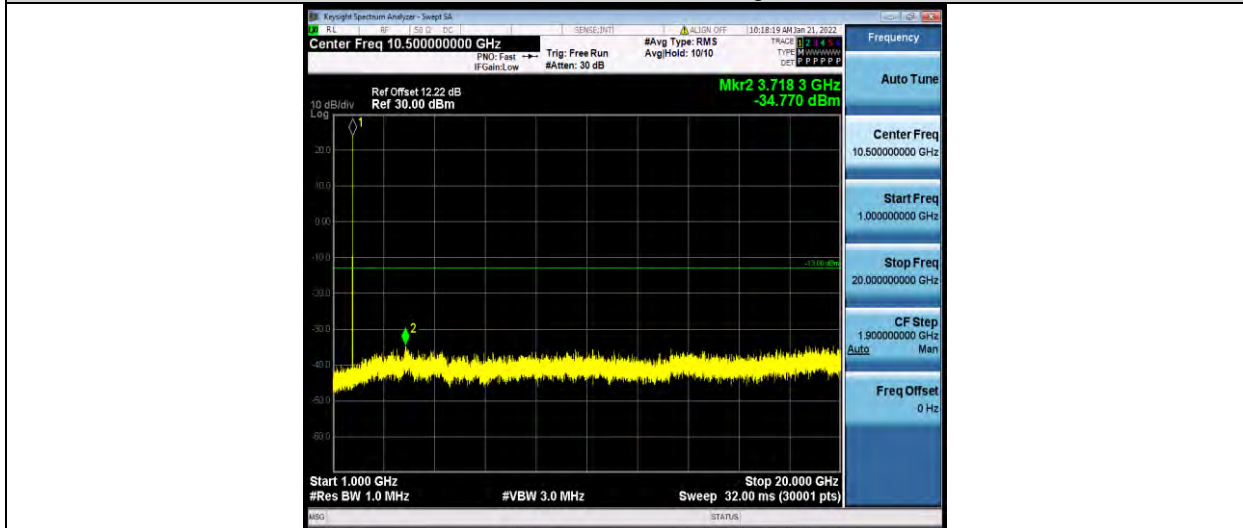

Band4-1.4MHz-64QAM-20175-1RB#0-Range1:30~1000MHz

BUREAU VERITAS

Test Report No.: W7L-P22030026-5RF05

Band4-1.4MHz-64QAM-20175-1RB#0-Range2:1000~2000MHz

Band4-1.4MHz-64QAM-20393-1RB#0-Range1:30~1000MHz

Band4-1.4MHz-64QAM-20393-1RB#0-Range2:1000~2000MHz