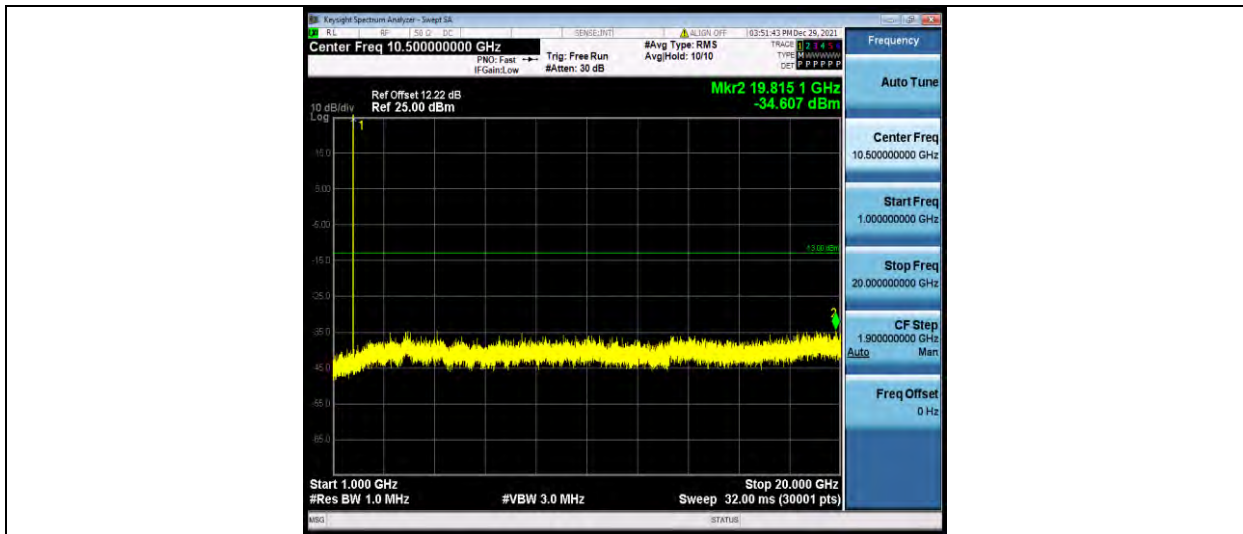

BUREAU VERITAS

Test Report No.: W7L-P22030026-5RF05

Band4-1.4MHz-16QAM-19957-1RB#0-Range1:30~1000MHz