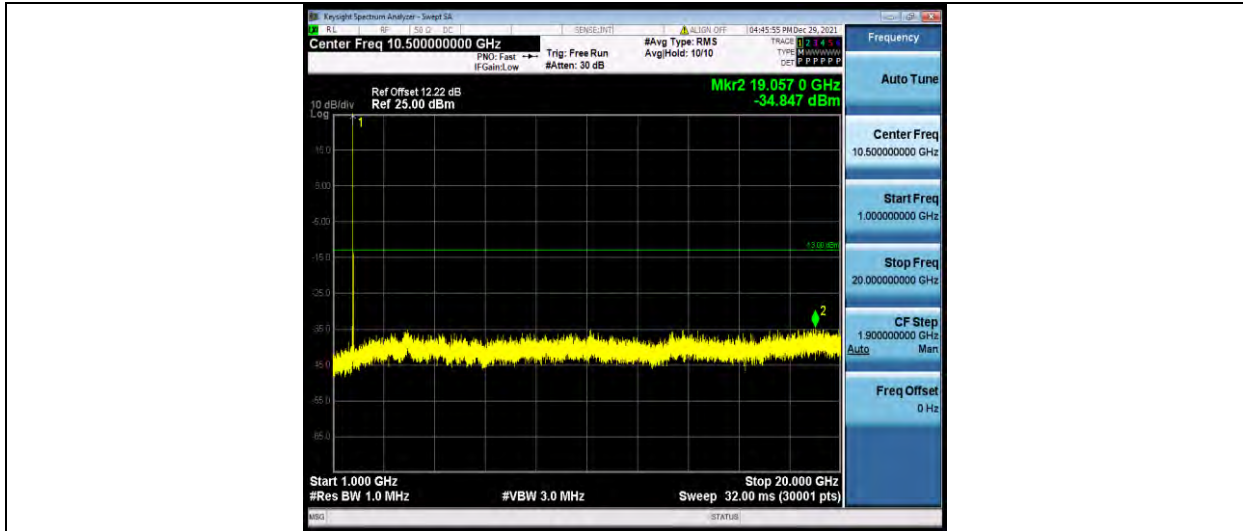

BUREAU VERITAS

Test Report No.: W7L-P22030026-5RF05

Band4-20MHz-QPSK-20050-1RB#0-Range1:30~1000MHz