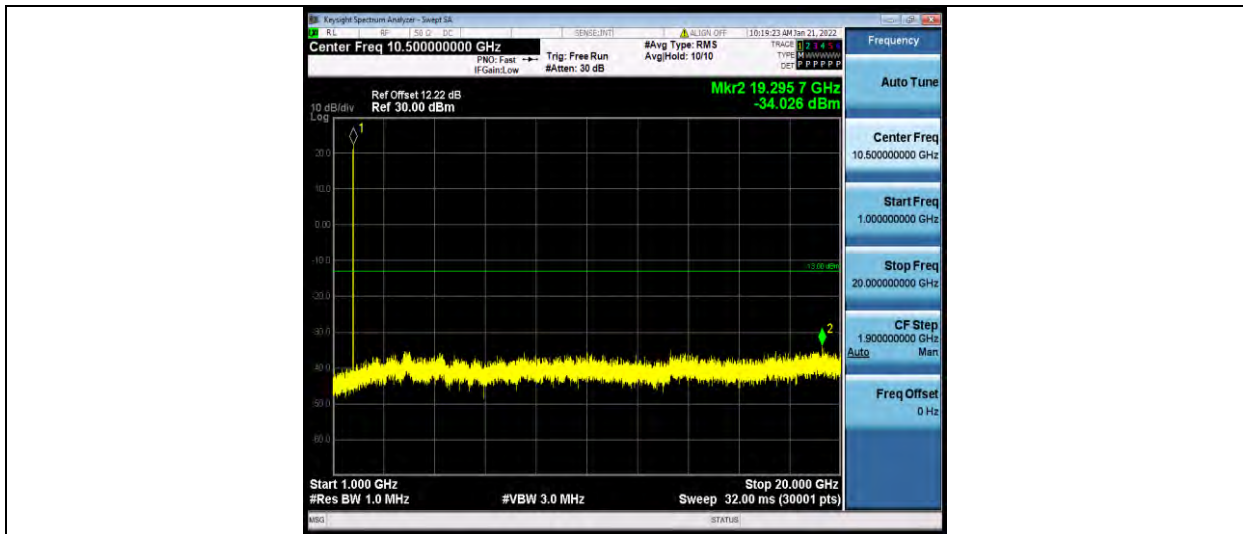

BUREAU VERITAS

Test Report No.: W7L-P22030026-5RF05

Band4-3MHz-64QAM-19965-1RB#0-Range1:30~1000MHz