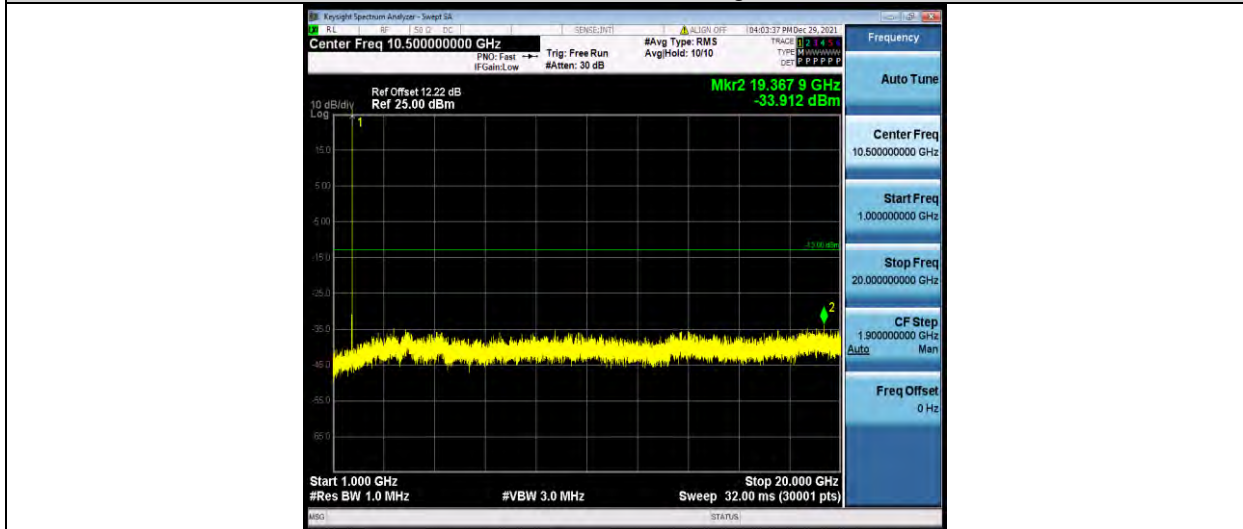

Band4-3MHz-QPSK-20175-1RB#0-Range1:30~1000MHz