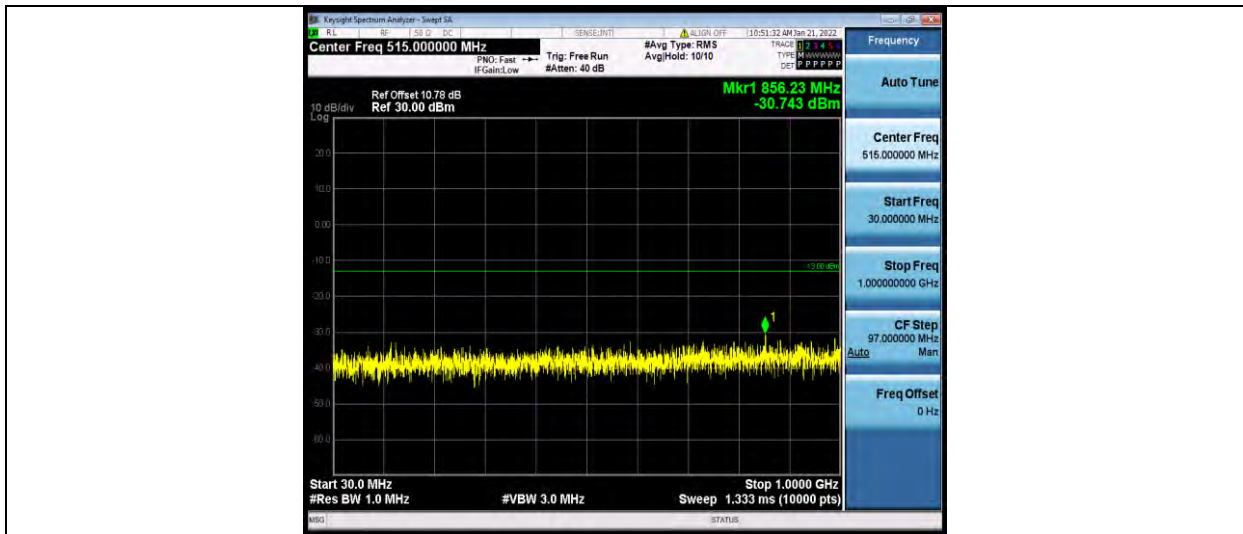

BUREAU VERITAS

Test Report No.: W7L-P22030026-5RF05

Band4-15MHz-64QAM-20175-1RB#0-Range2:1000~2000MHz