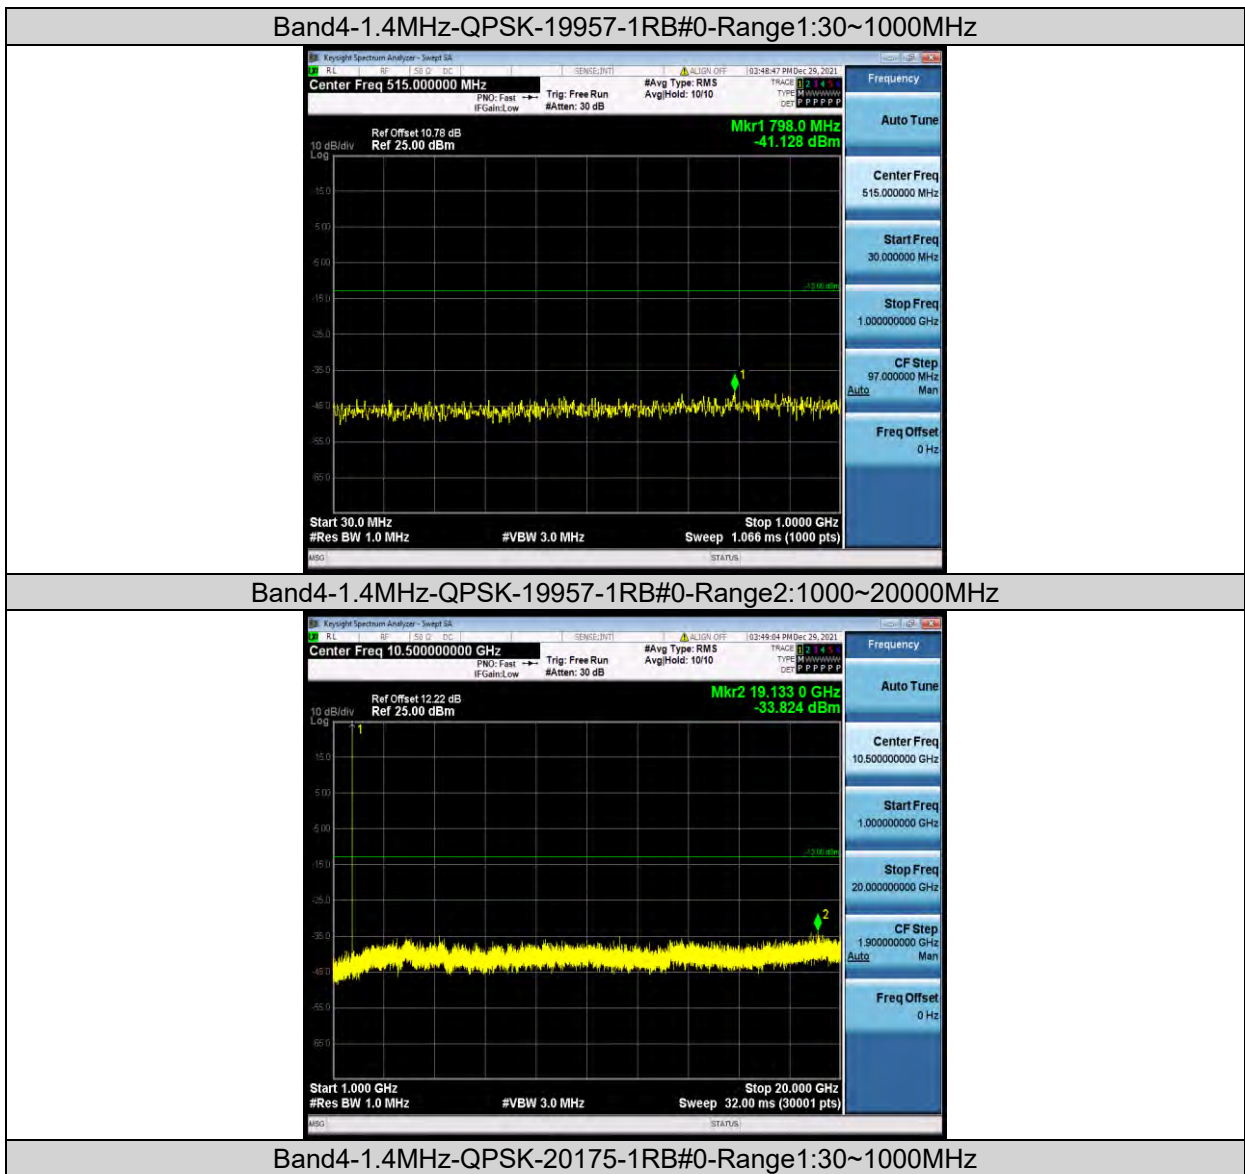

**BUREAU
VERITAS**

Test Report No.: W7L-P22030026-5RF05

Band4	15MHz	64QAM	20025	1RB#0	Range2:1000~20000MHz	-34.29	PASS
Band4	15MHz	64QAM	20175	1RB#0	Range1:30~1000MHz	-30.74	PASS
Band4	15MHz	64QAM	20175	1RB#0	Range2:1000~20000MHz	-33.87	PASS
Band4	15MHz	64QAM	20325	1RB#0	Range1:30~1000MHz	-31.71	PASS
Band4	15MHz	64QAM	20325	1RB#0	Range2:1000~20000MHz	-34.08	PASS
Band4	20MHz	64QAM	20050	1RB#0	Range1:30~1000MHz	-32.31	PASS
Band4	20MHz	64QAM	20050	1RB#0	Range2:1000~20000MHz	-34.26	PASS
Band4	20MHz	64QAM	20175	1RB#0	Range1:30~1000MHz	-31.8	PASS
Band4	20MHz	64QAM	20175	1RB#0	Range2:1000~20000MHz	-34.1	PASS
Band4	20MHz	64QAM	20300	1RB#0	Range1:30~1000MHz	-31.23	PASS
Band4	20MHz	64QAM	20300	1RB#0	Range2:1000~20000MHz	-34.89	PASS

Test Graphs