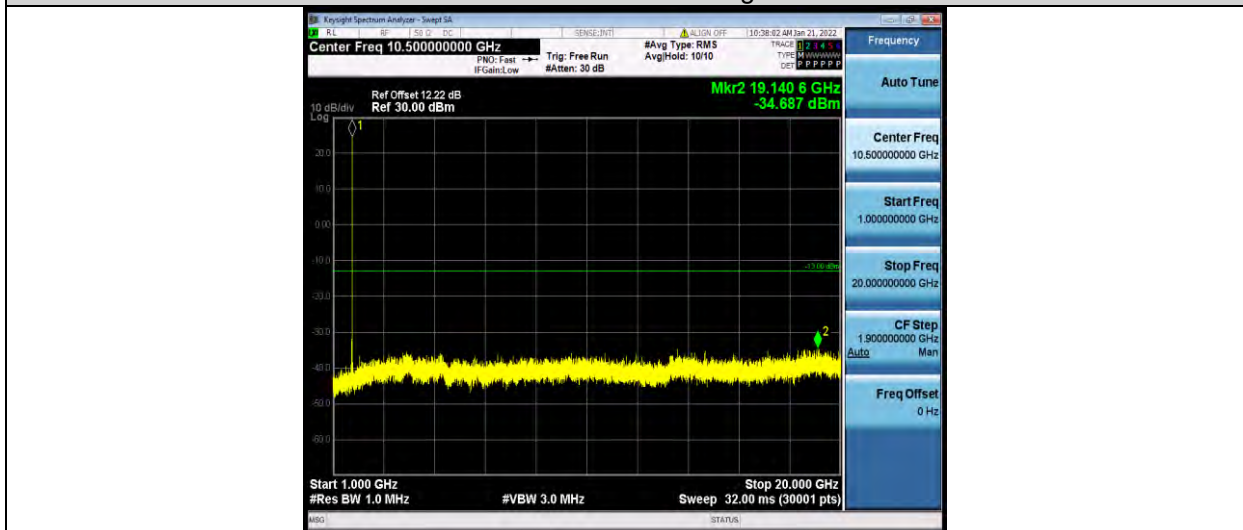

Band4-5MHz-64QAM-20175-1RB#0-Range1:30~1000MHz