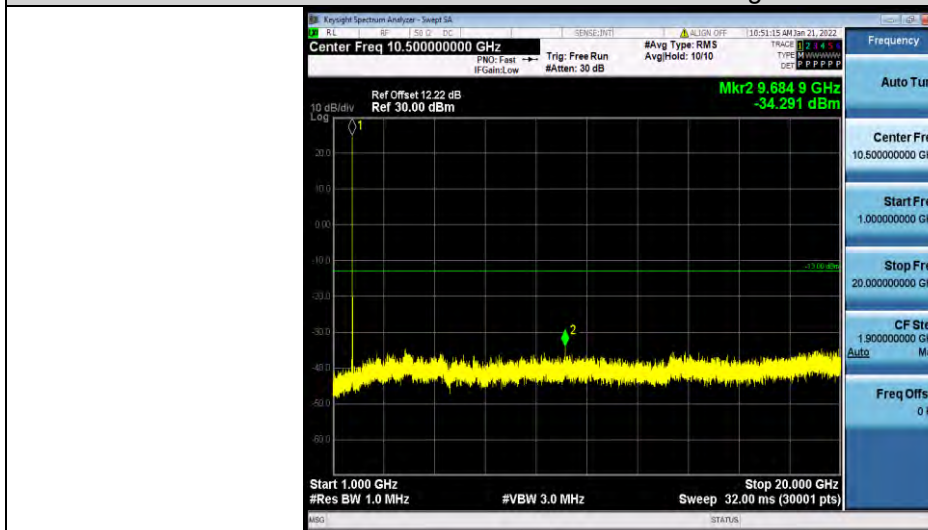

BUREAU VERITAS

Test Report No.: W7L-P22030026-5RF05

Band4-15MHz-64QAM-20025-1RB#0-Range1:30~1000MHz

Band4-15MHz-64QAM-20025-1RB#0-Range2:1000~2000MHz

Band4-15MHz-64QAM-20175-1RB#0-Range1:30~1000MHz

BUREAU VERITAS