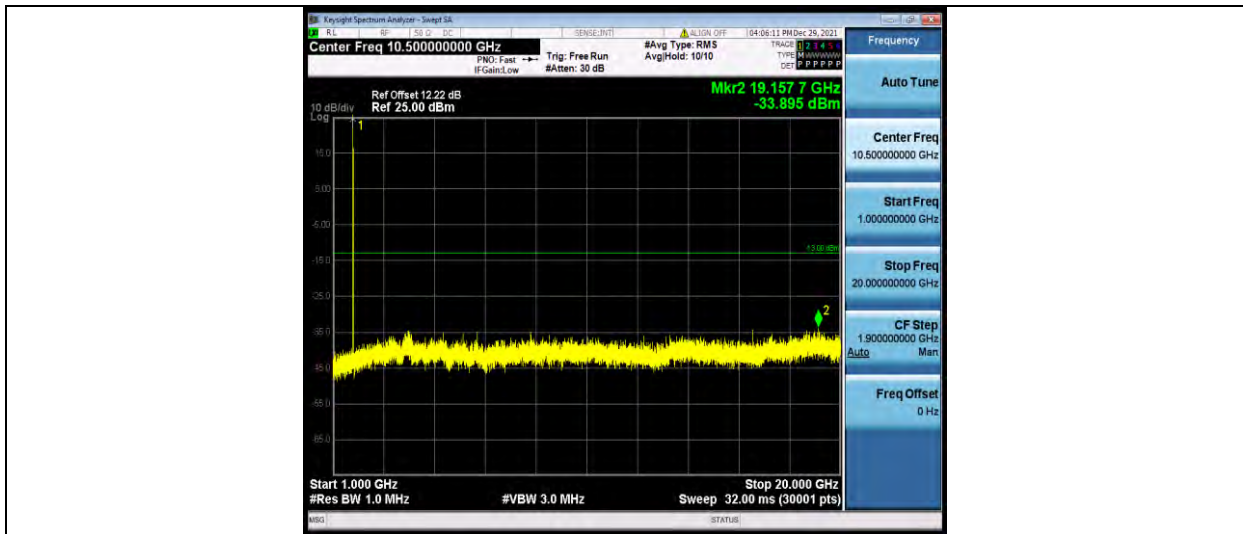

BUREAU VERITAS

Test Report No.: W7L-P22030026-5RF05

Band4-5MHz-QPSK-19975-1RB#0-Range1:30~1000MHz