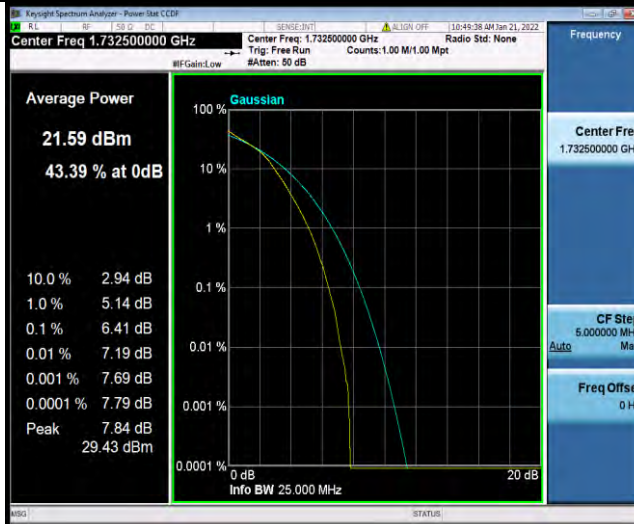

Band4-10MHz-64QAM-20000-50RB#0

Band4-10MHz-64QAM-20175-1RB#0

BUREAU VERITAS

Test Report No.: W7L-P22030026-5RF05

Band4-10MHz-64QAM-20175-50RB#0

Band4-10MHz-64QAM-20350-1RB#0

Band4-10MHz-64QAM-20350-50RB#0

BUREAU VERITAS