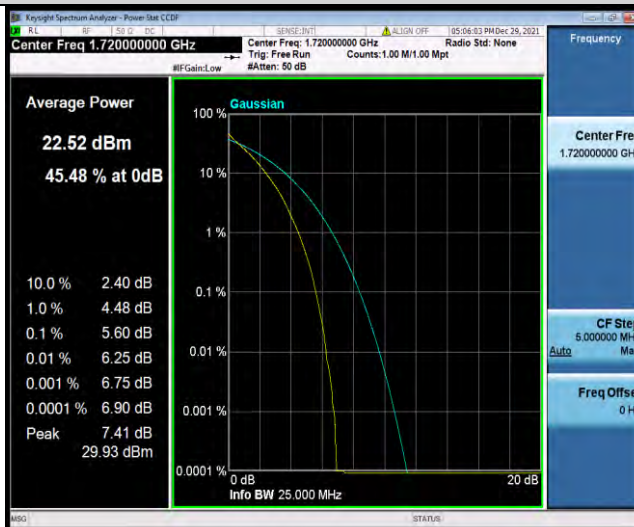

Band4-15MHz-16QAM-20325-1RB#0

Band4-15MHz-16QAM-20325-75RB#0

BUREAU VERITAS

Test Report No.: W7L-P22030026-5RF05

Band4-20MHz-QPSK-20050-1RB#0

Band4-20MHz-QPSK-20050-100RB#0

Band4-20MHz-QPSK-20175-1RB#0

Test Report No.: W7L-P22030026-5RF05