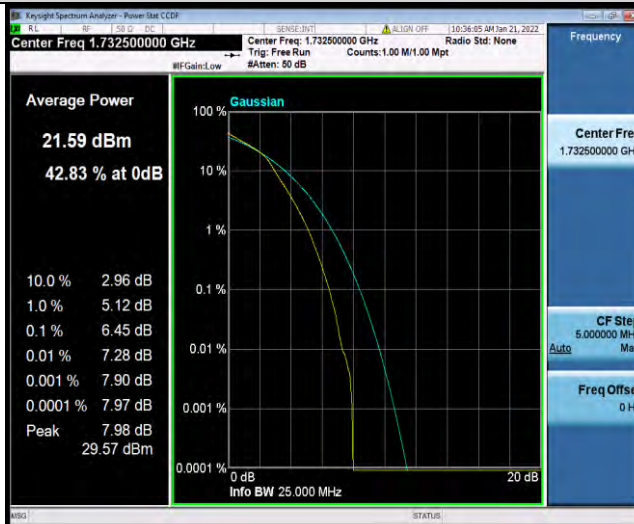

BUREAU VERITAS

Test Report No.: W7L-P22030026-5RF05

Band4-3MHz-64QAM-19965-1RB#0

Band4-3MHz-64QAM-19965-15RB#0

Band4-3MHz-64QAM-20175-1RB#0

BUREAU VERITAS

Test Report No.: W7L-P22030026-5RF05

Band4-3MHz-64QAM-20175-15RB#0