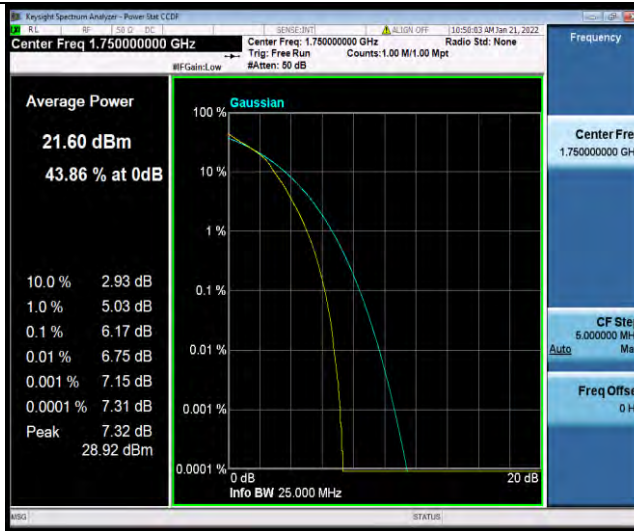

BUREAU VERITAS

Test Report No.: W7L-P22030026-5RF05

Band4-15MHz-64QAM-20025-1RB#0