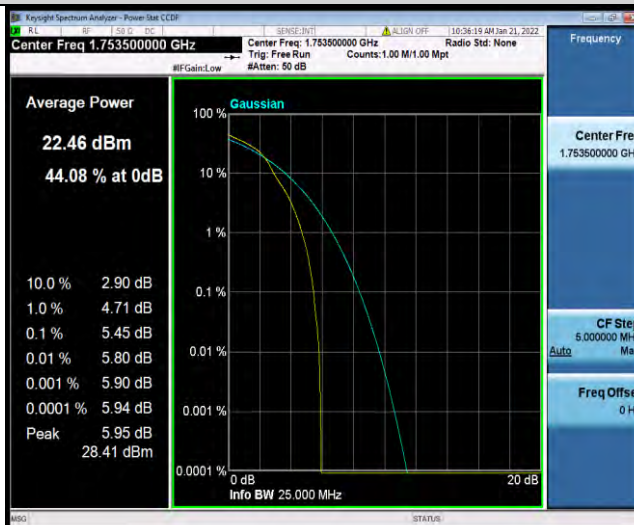

Band4-3MHz-64QAM-20385-15RB#0