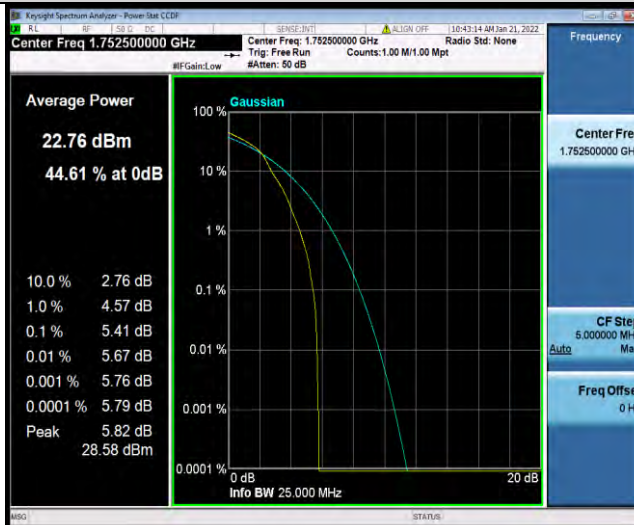

Test Report No.: W7L-P22030026-5RF05

Band4-5MHz-64QAM-20175-25RB#0

Band4-5MHz-64QAM-20375-1RB#0

Band4-5MHz-64QAM-20375-25RB#0

BUREAU VERITAS

Test Report No.: W7L-P22030026-5RF05

Band4-10MHz-64QAM-20000-1RB#0