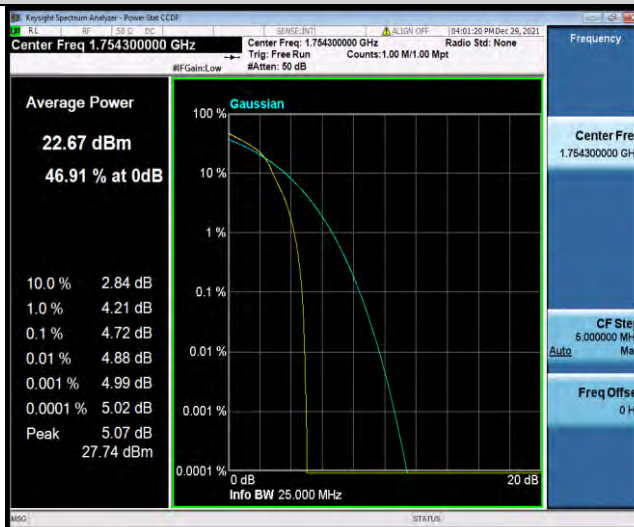

Band4-1.4MHz-16QAM-19957-6RB#0

Band4-1.4MHz-16QAM-20175-1RB#0

BUREAU VERITAS

Test Report No.: W7L-P22030026-5RF05

Band4-1.4MHz-16QAM-20175-6RB#0

Band4-1.4MHz-16QAM-20393-1RB#0

Band4-1.4MHz-16QAM-20393-6RB#0