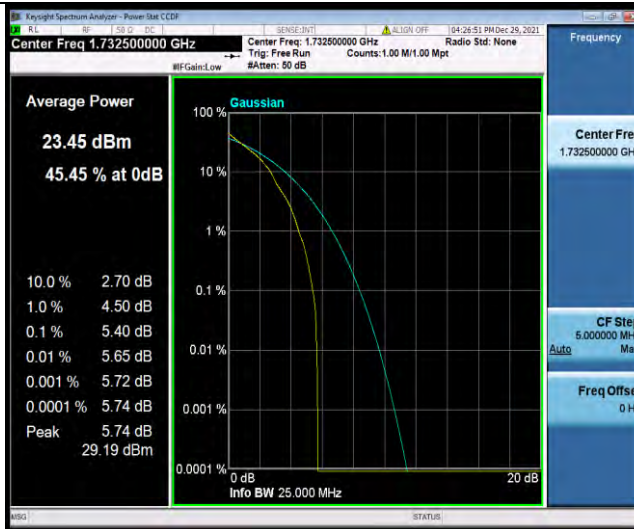

BUREAU VERITAS

Test Report No.: W7L-P22030026-5RF05

Band4-5MHz-QPSK-20175-25RB#0