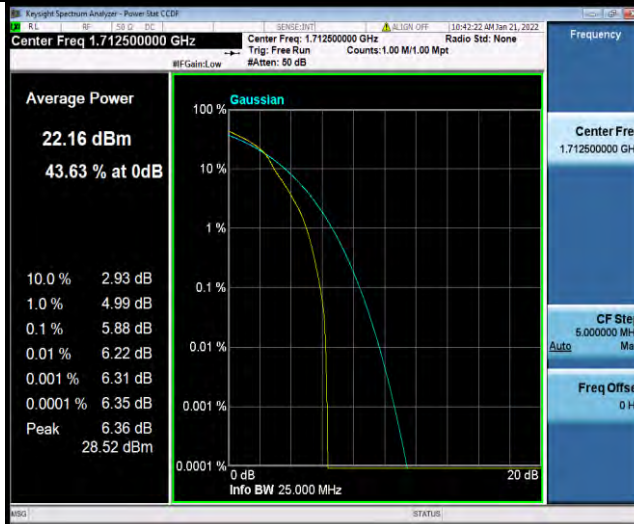

Band4-5MHz-64QAM-19975-25RB#0