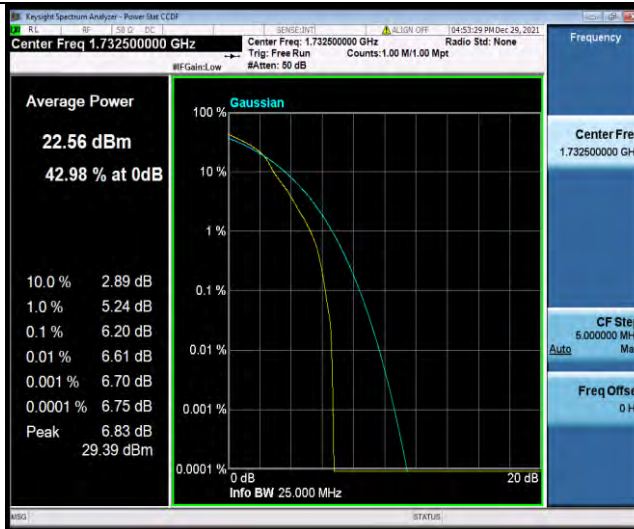

Test Report No.: W7L-P22030026-5RF05

Band4-15MHz-16QAM-20025-1RB#0

Band4-15MHz-16QAM-20025-75RB#0

Band4-15MHz-16QAM-20175-1RB#0

BUREAU VERITAS

Test Report No.: W7L-P22030026-5RF05

Band4-15MHz-16QAM-20175-75RB#0