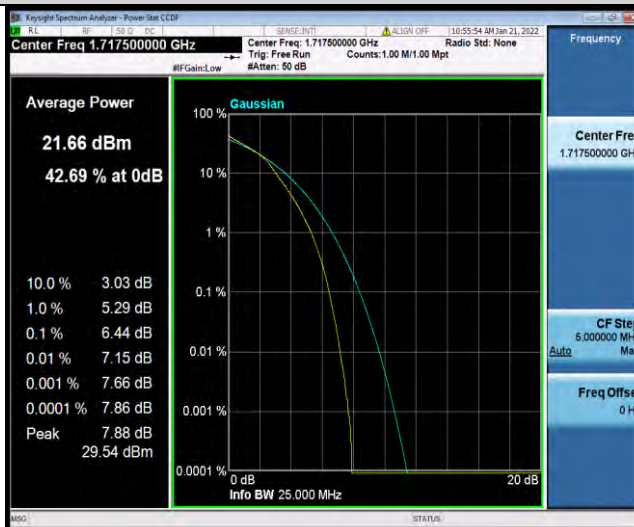

Band4-15MHz-64QAM-20175-1RB#0