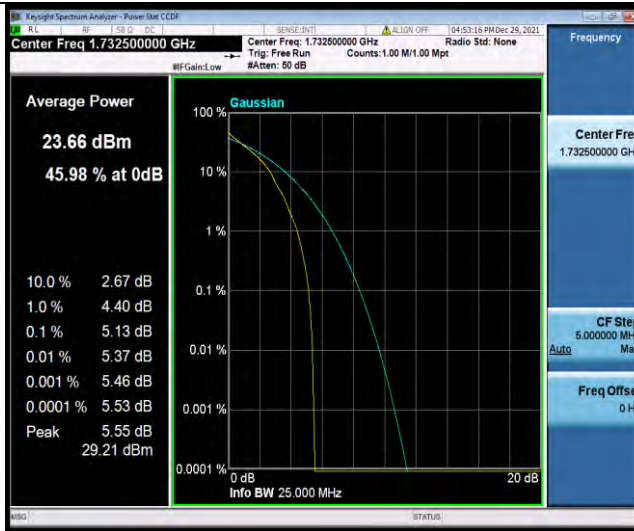

Band4-15MHz-QPSK-20025-75RB#0

Band4-15MHz-QPSK-20175-1RB#0

BUREAU VERITAS

Test Report No.: W7L-P22030026-5RF05

Band4-15MHz-QPSK-20175-75RB#0

Band4-15MHz-QPSK-20325-1RB#0

Band4-15MHz-QPSK-20325-75RB#0

BUREAU VERITAS