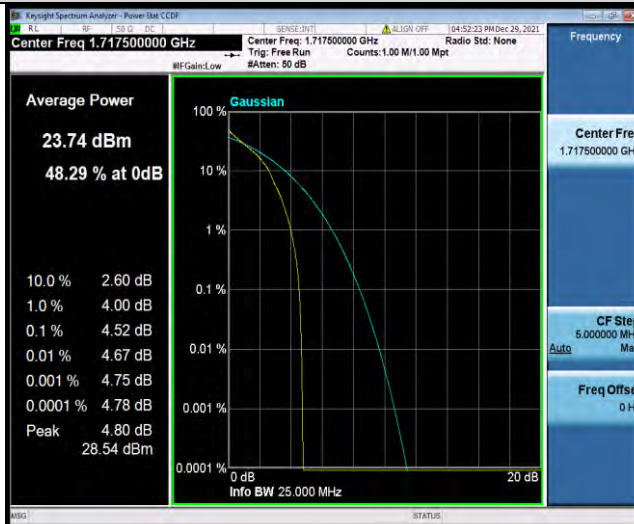

Test Report No.: W7L-P22030026-5RF05

Band4-10MHz-16QAM-20175-50RB#0

Band4-10MHz-16QAM-20350-1RB#0

Band4-10MHz-16QAM-20350-50RB#0

BUREAU  
VERITAS

Test Report No.: W7L-P22030026-5RF05

Band4-15MHz-QPSK-20025-1RB#0