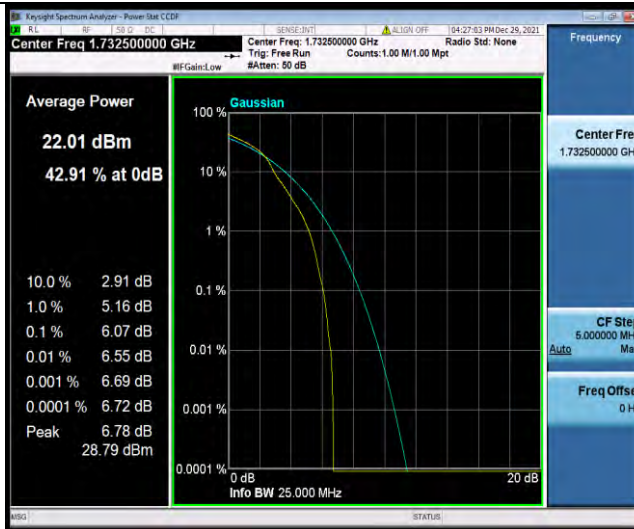

BUREAU VERITAS

Test Report No.: W7L-P22030026-5RF05

Band4-5MHz-16QAM-20175-25RB#0