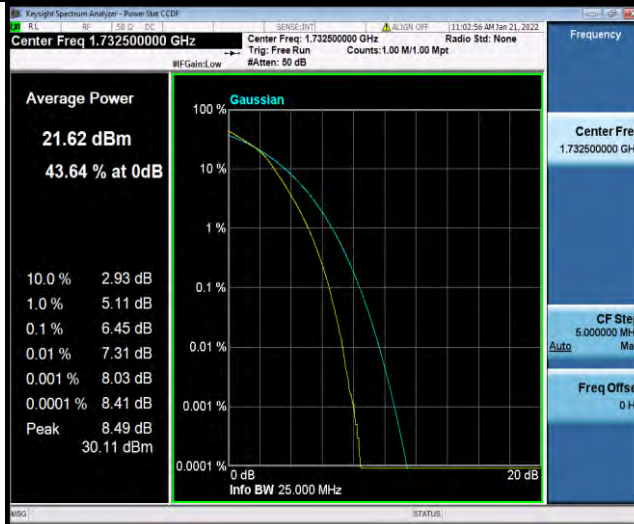

Band4-20MHz-64QAM-20300-1RB#0