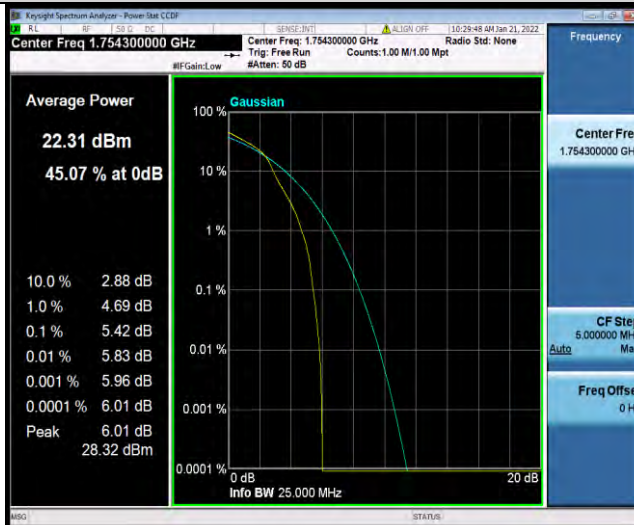

Band4-1.4MHz-64QAM-19957-6RB#0

Band4-1.4MHz-64QAM-20175-1RB#0

BUREAU  
VERITAS

Test Report No.: W7L-P22030026-5RF05

Band4-1.4MHz-64QAM-20175-6RB#0

Band4-1.4MHz-64QAM-20393-1RB#0

Band4-1.4MHz-64QAM-20393-6RB#0