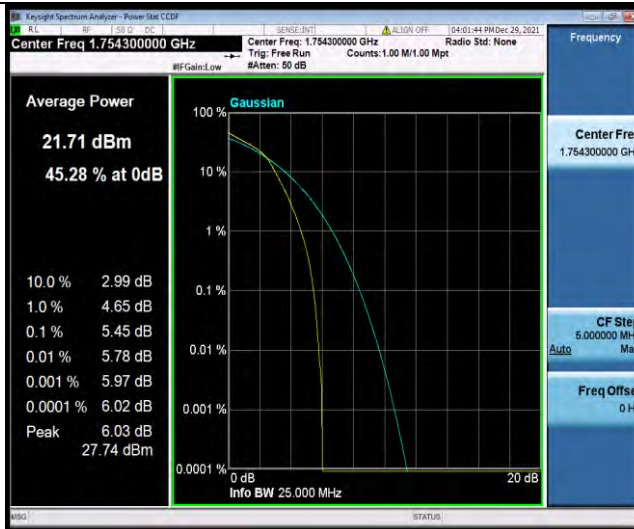

BUREAU VERITAS

Test Report No.: W7L-P22030026-5RF05

Band4-3MHz-QPSK-19965-1RB#0