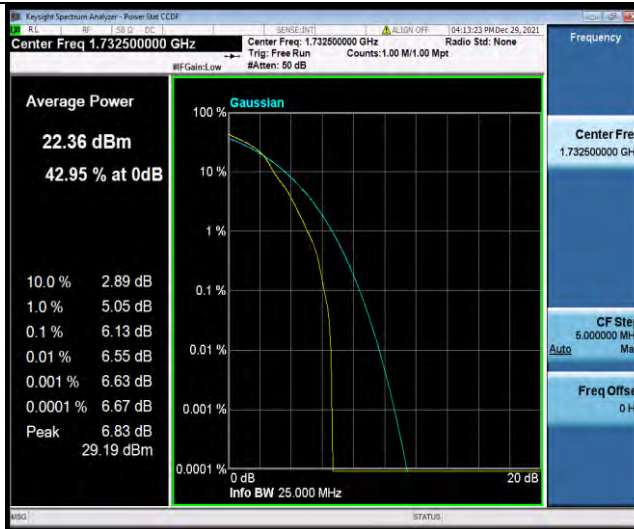

BUREAU VERITAS

Test Report No.: W7L-P22030026-5RF05

Band4-3MHz-16QAM-20175-15RB#0