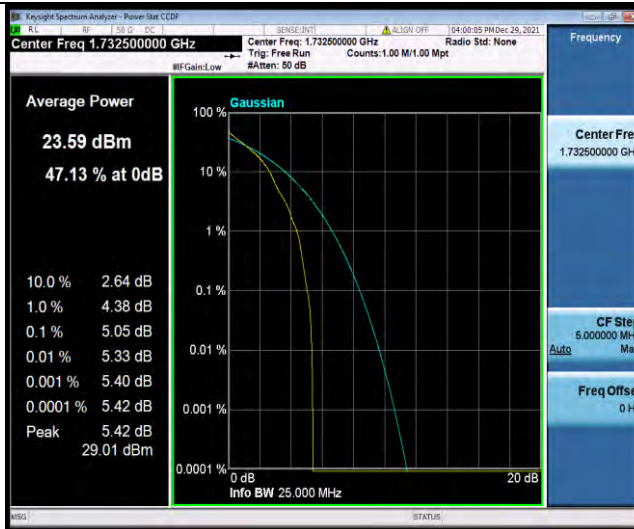

BUREAU VERITAS

Test Report No.: W7L-P22030026-5RF05

Band4-1.4MHz-QPSK-20175-6RB#0

Band4-1.4MHz-QPSK-20393-1RB#0

Band4-1.4MHz-QPSK-20393-6RB#0

BUREAU VERITAS

Test Report No.: W7L-P22030026-5RF05

Band4-1.4MHz-16QAM-19957-1RB#0