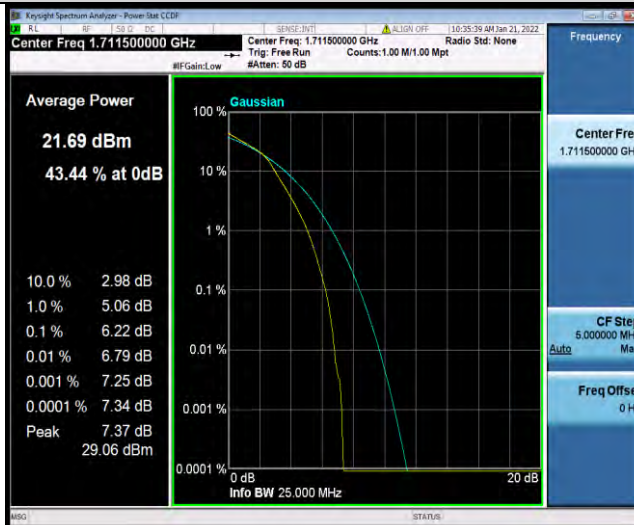

BUREAU VERITAS

Test Report No.: W7L-P22030026-5RF05

Band4-3MHz-64QAM-19965-1RB#0

Band4-3MHz-64QAM-19965-15RB#0

Band4-3MHz-64QAM-20175-1RB#0

BUREAU VERITAS

Test Report No.: W7L-P22030026-5RF05

Band4-3MHz-64QAM-20175-15RB#0