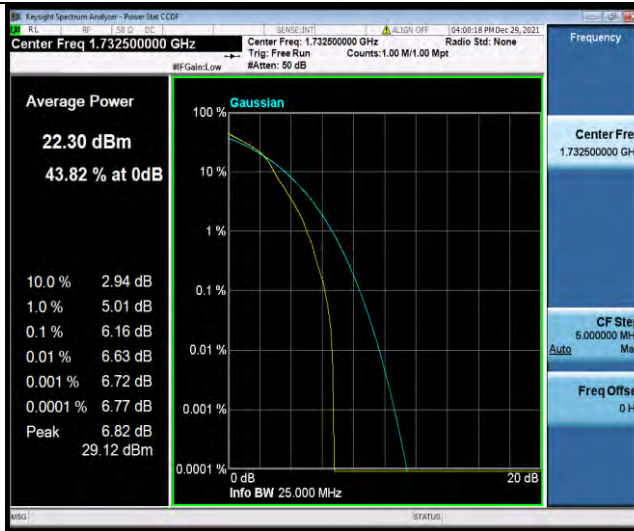

Band4-1.4MHz-16QAM-19957-6RB#0

Band4-1.4MHz-16QAM-20175-1RB#0

BUREAU VERITAS

Test Report No.: W7L-P22030026-5RF05

Band4-1.4MHz-16QAM-20175-6RB#0

Band4-1.4MHz-16QAM-20393-1RB#0

Band4-1.4MHz-16QAM-20393-6RB#0