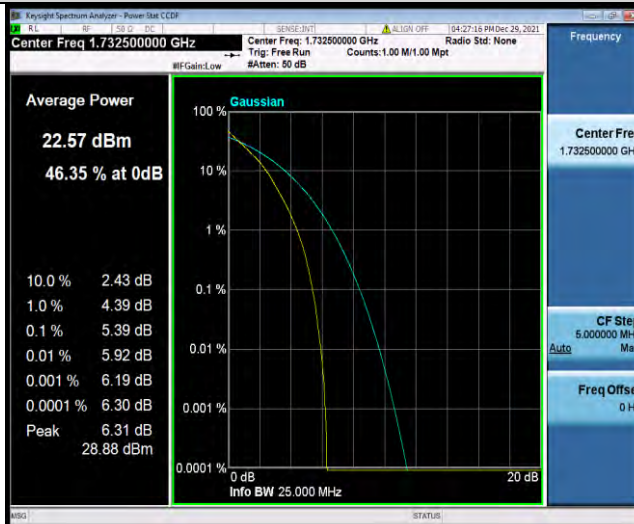

Band4-5MHz-QPSK-20175-1RB#0

BUREAU VERITAS

Test Report No.: W7L-P22030026-5RF05

Band4-5MHz-QPSK-20175-25RB#0

Band4-5MHz-QPSK-20375-1RB#0

Band4-5MHz-QPSK-20375-25RB#0

BUREAU VERITAS

Test Report No.: W7L-P22030026-5RF05