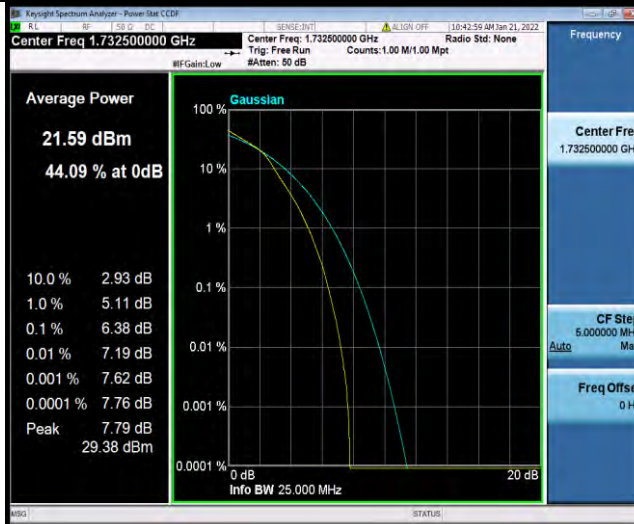

Test Report No.: W7L-P22030026-5RF05

Band4-5MHz-64QAM-20175-25RB#0

Band4-5MHz-64QAM-20375-1RB#0

Band4-5MHz-64QAM-20375-25RB#0

BUREAU VERITAS

Test Report No.: W7L-P22030026-5RF05

Band4-10MHz-64QAM-20000-1RB#0