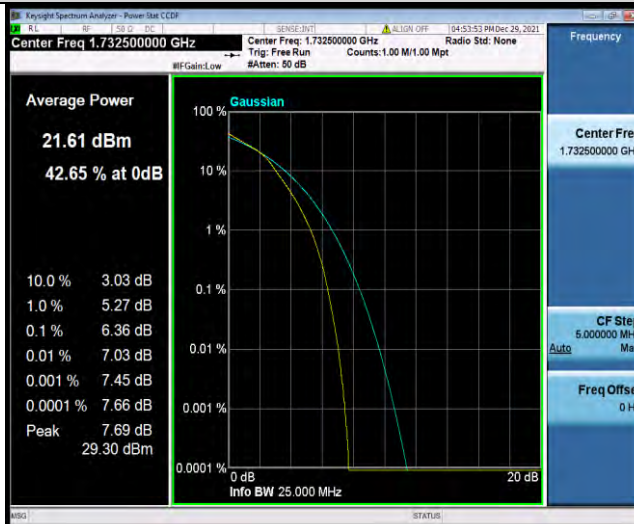

Test Report No.: W7L-P22030026-5RF05

Band4-15MHz-16QAM-20025-1RB#0

Band4-15MHz-16QAM-20025-75RB#0

Band4-15MHz-16QAM-20175-1RB#0

BUREAU VERITAS

Test Report No.: W7L-P22030026-5RF05

Band4-15MHz-16QAM-20175-75RB#0