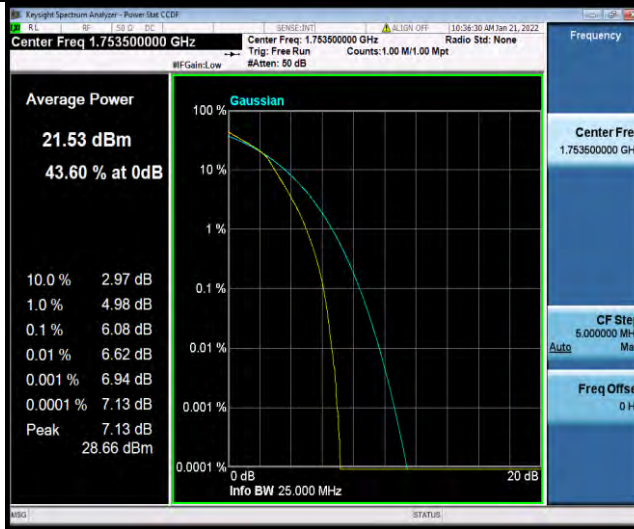

BUREAU VERITAS

Test Report No.: W7L-P22030026-5RF05

Band4-5MHz-64QAM-19975-1RB#0