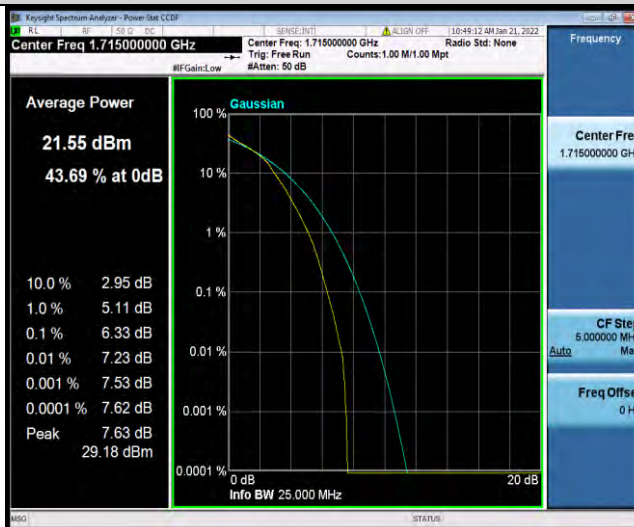

Band4-10MHz-64QAM-20175-1RB#0