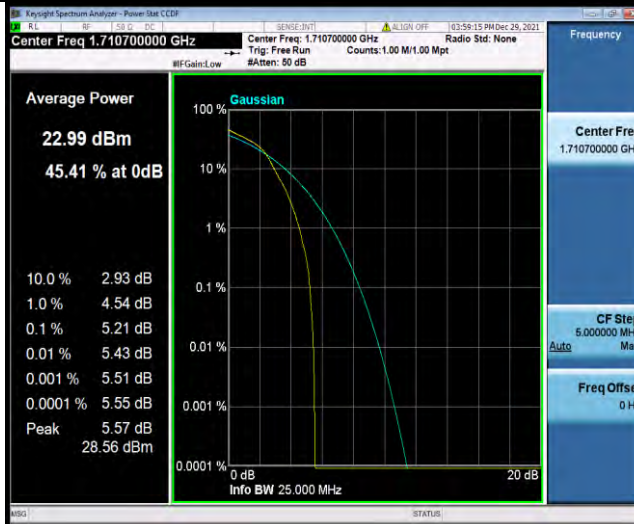

BUREAU VERITAS

Test Report No.: W7L-P22030026-5RF05

Band4-1.4MHz-QPSK-20175-6RB#0

Band4-1.4MHz-QPSK-20393-1RB#0

Band4-1.4MHz-QPSK-20393-6RB#0

BUREAU VERITAS

Test Report No.: W7L-P22030026-5RF05

Band4-1.4MHz-16QAM-19957-1RB#0