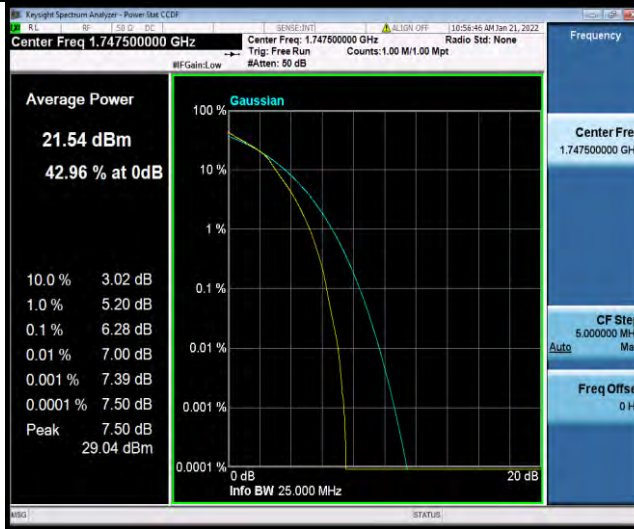

BUREAU VERITAS

Test Report No.: W7L-P22030026-5RF05

Band4-20MHz-64QAM-20050-1RB#0