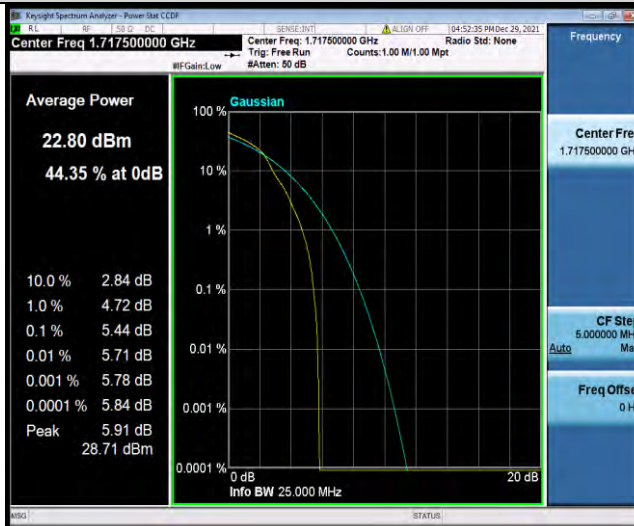

Band4-15MHz-16QAM-20025-75RB#0