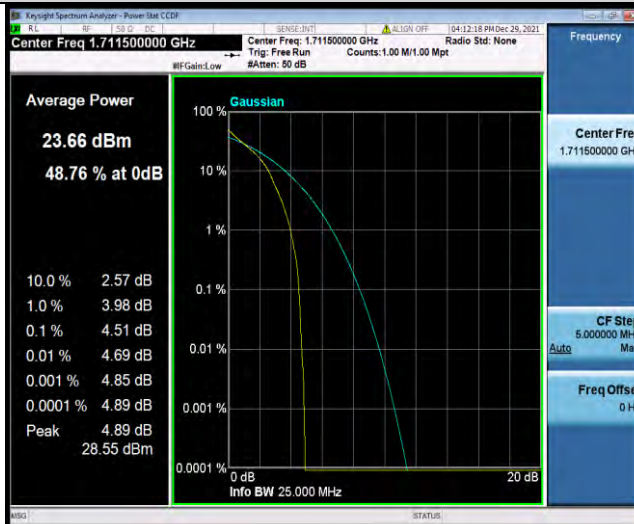

Band4-3MHz-QPSK-19965-15RB#0