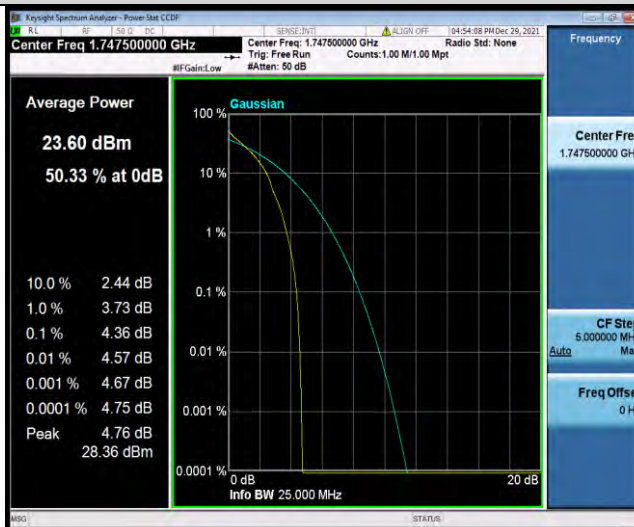

Band4-15MHz-QPSK-20025-75RB#0

Band4-15MHz-QPSK-20175-1RB#0

BUREAU VERITAS

Test Report No.: W7L-P22030026-5RF05

Band4-15MHz-QPSK-20175-75RB#0

Band4-15MHz-QPSK-20325-1RB#0

Band4-15MHz-QPSK-20325-75RB#0

BUREAU VERITAS