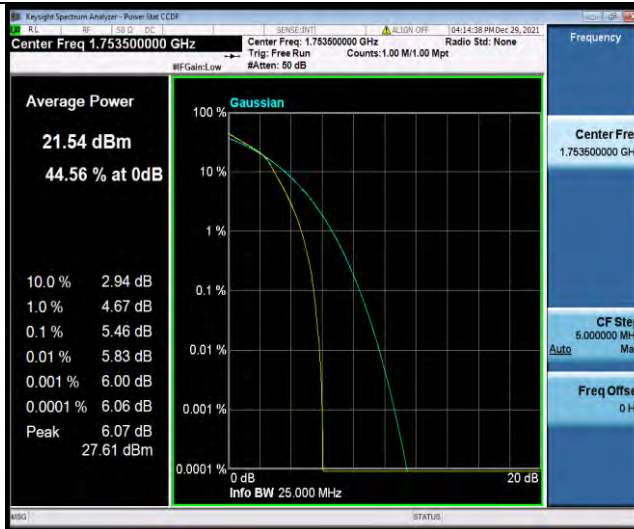

Test Report No.: W7L-P22030026-5RF05

Band4-3MHz-16QAM-20175-15RB#0

Band4-3MHz-16QAM-20385-1RB#0

Band4-3MHz-16QAM-20385-15RB#0

BUREAU VERITAS

Test Report No.: W7L-P22030026-5RF05

Band4-5MHz-QPSK-19975-1RB#0

Band4-5MHz-QPSK-19975-25RB#0