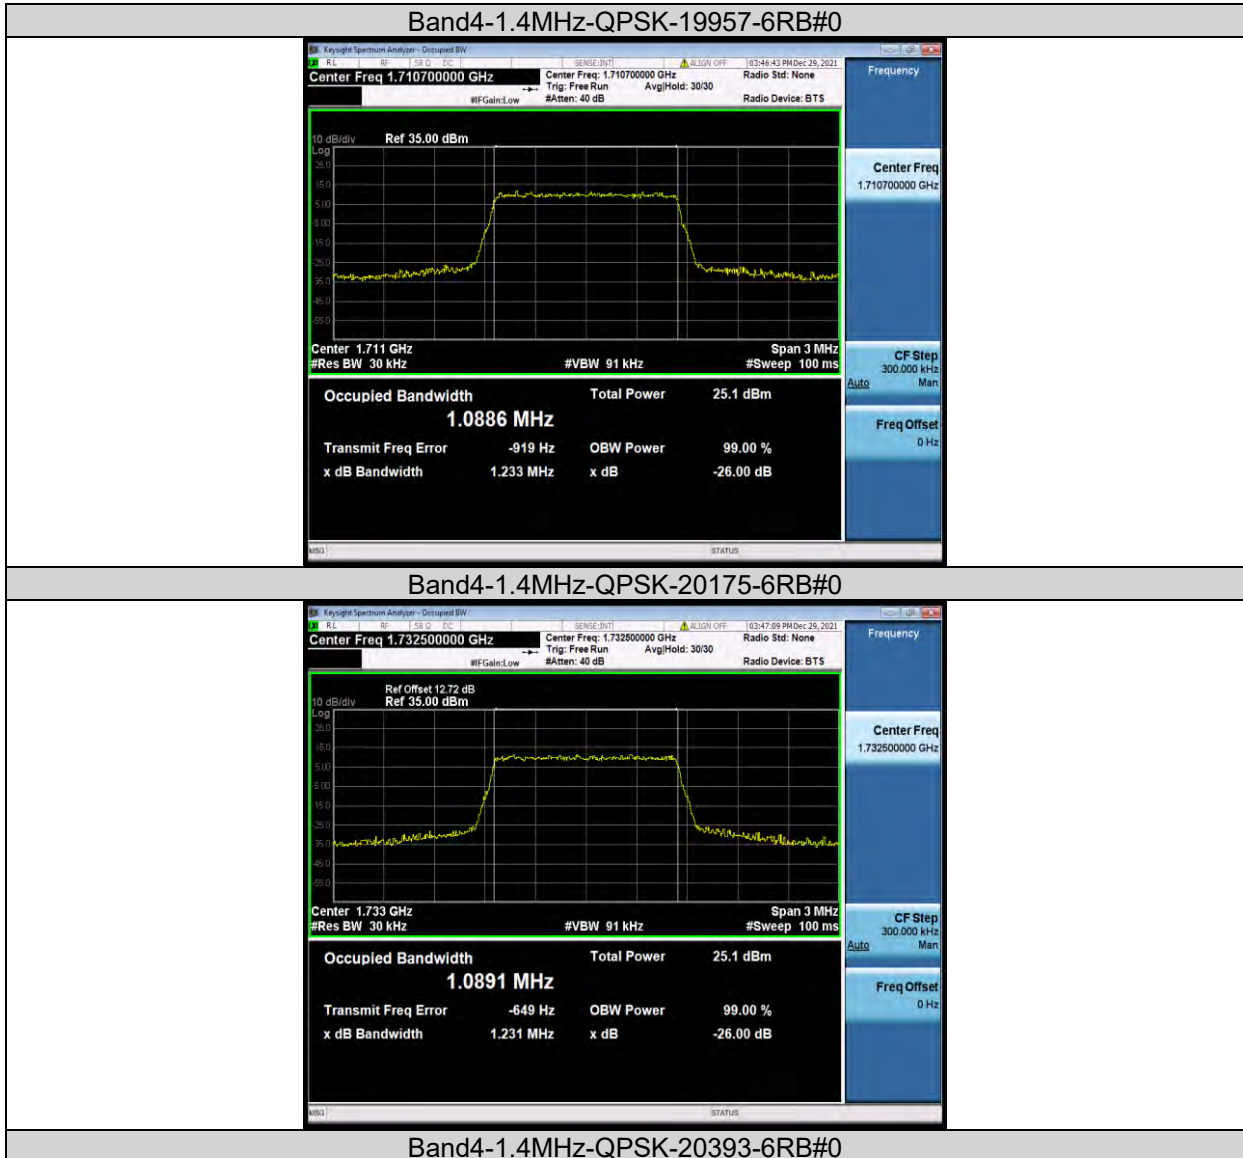

Test Graphs