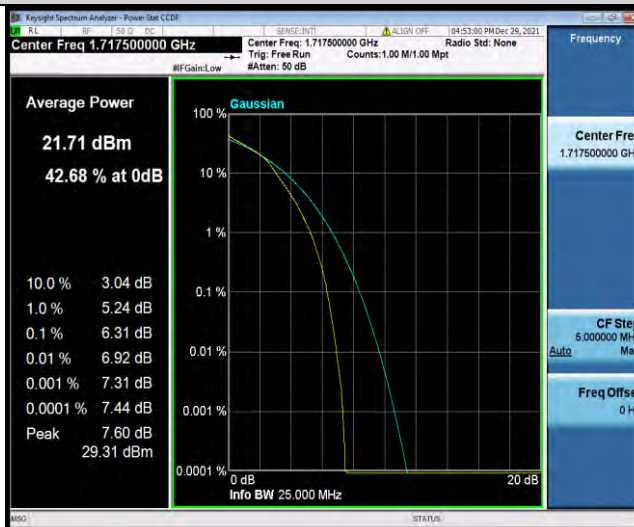

Band4-15MHz-16QAM-20175-1RB#0