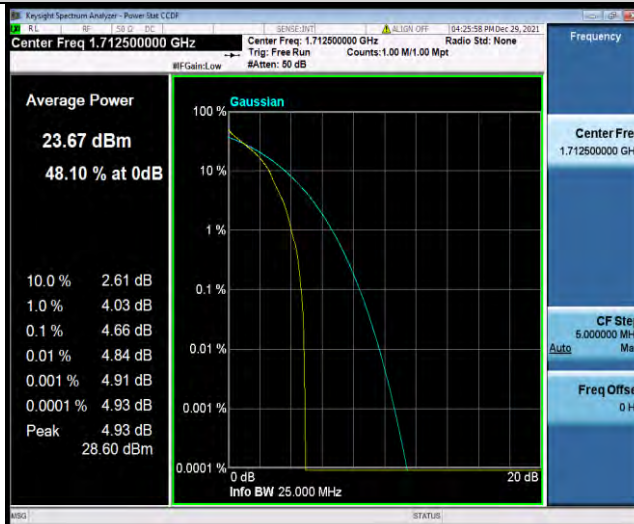

Test Report No.: W7L-P22030026-5RF05

Band4-3MHz-16QAM-20175-15RB#0

Band4-3MHz-16QAM-20385-1RB#0

Band4-3MHz-16QAM-20385-15RB#0

BUREAU VERITAS

Test Report No.: W7L-P22030026-5RF05

Band4-5MHz-QPSK-19975-1RB#0

Band4-5MHz-QPSK-19975-25RB#0