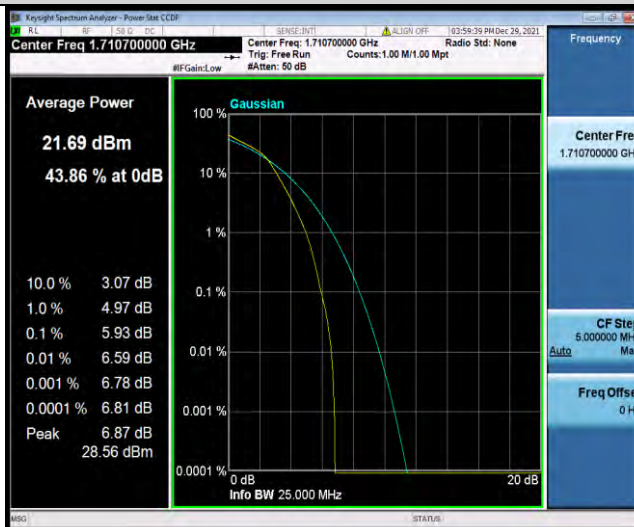

Band4-1.4MHz-16QAM-20175-1RB#0