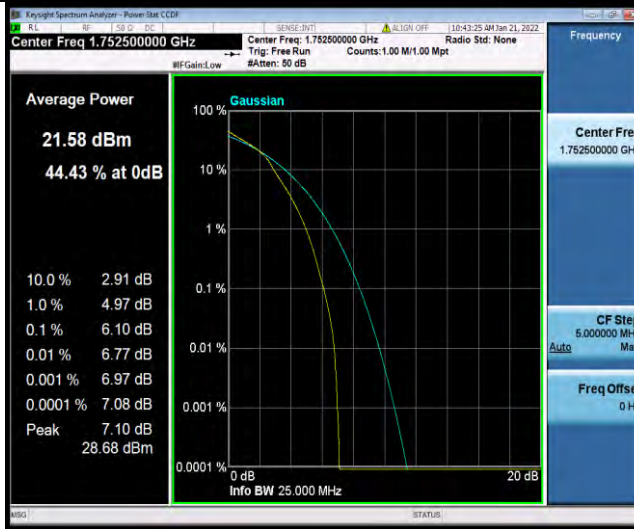

Test Report No.: W7L-P22030026-5RF05

Band4-5MHz-64QAM-20175-25RB#0

Band4-5MHz-64QAM-20375-1RB#0

Band4-5MHz-64QAM-20375-25RB#0

BUREAU VERITAS

Test Report No.: W7L-P22030026-5RF05

Band4-10MHz-64QAM-20000-1RB#0