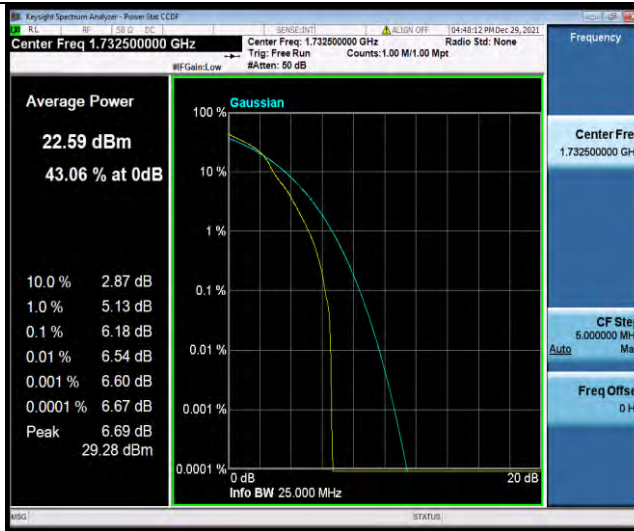

BUREAU VERITAS

Test Report No.: W7L-P22030026-5RF05

Band4-10MHz-16QAM-20175-50RB#0