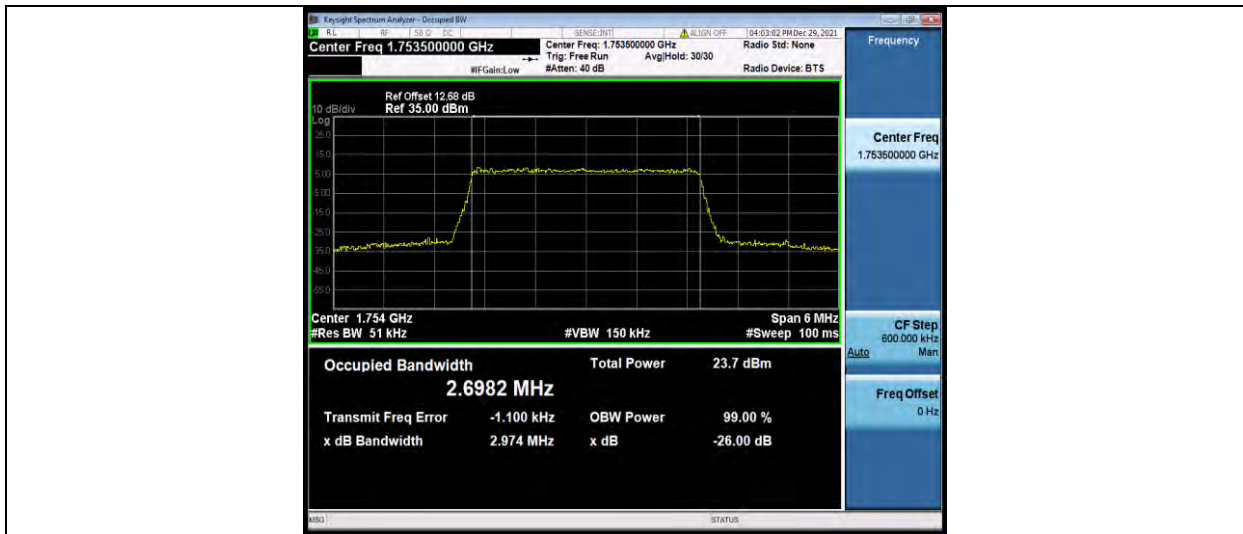

BUREAU VERITAS

Test Report No.: W7L-P22030026-5RF05

Band4-5MHz-QPSK-19975-25RB#0