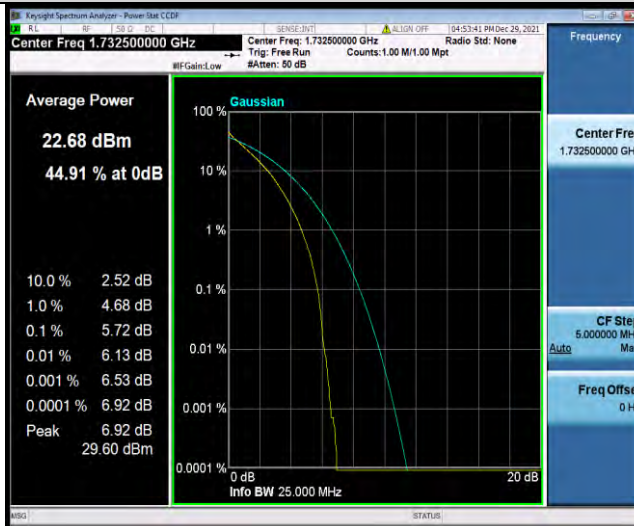

Band4-15MHz-QPSK-20025-75RB#0

Band4-15MHz-QPSK-20175-1RB#0

BUREAU VERITAS

Test Report No.: W7L-P22030026-5RF05

Band4-15MHz-QPSK-20175-75RB#0

Band4-15MHz-QPSK-20325-1RB#0

Band4-15MHz-QPSK-20325-75RB#0

BUREAU VERITAS