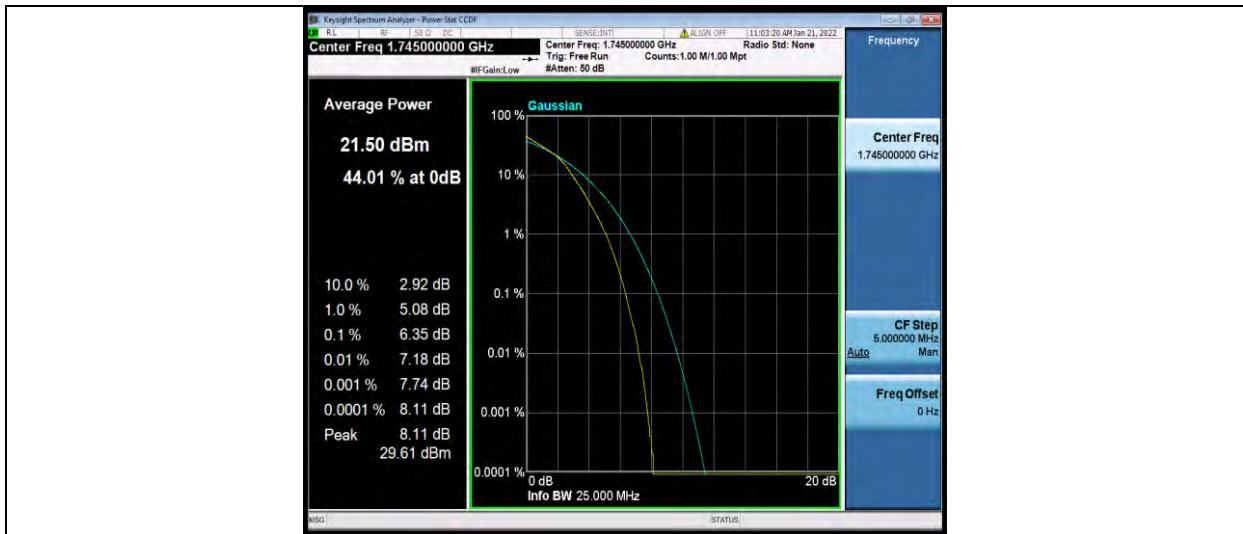

## 26DB BANDWIDTH AND OCCUPIED BANDWIDTH