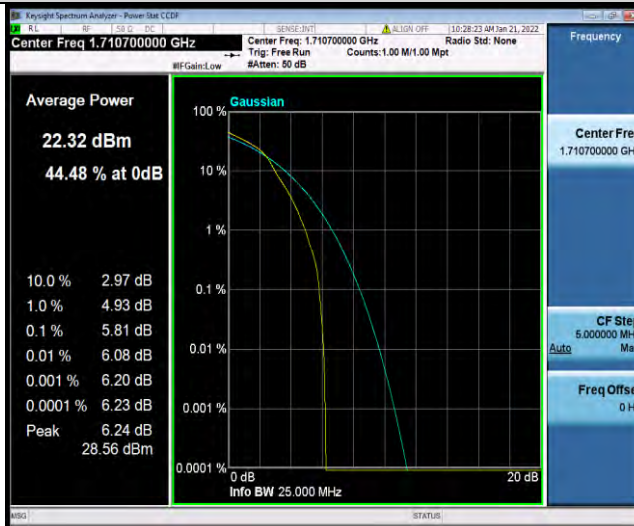

BUREAU VERITAS

Test Report No.: W7L-P22030026-5RF05

Band4-20MHz-16QAM-20175-100RB#0

Band4-20MHz-16QAM-20300-1RB#0

Band4-20MHz-16QAM-20300-100RB#0

BUREAU VERITAS

Test Report No.: W7L-P22030026-5RF05

Band4-1.4MHz-64QAM-19957-1RB#0