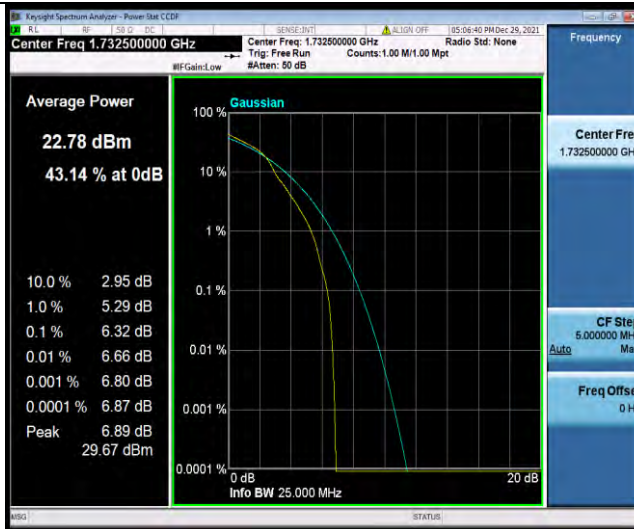

BUREAU VERITAS

Test Report No.: W7L-P22030026-5RF05

Band4-20MHz-16QAM-20175-100RB#0