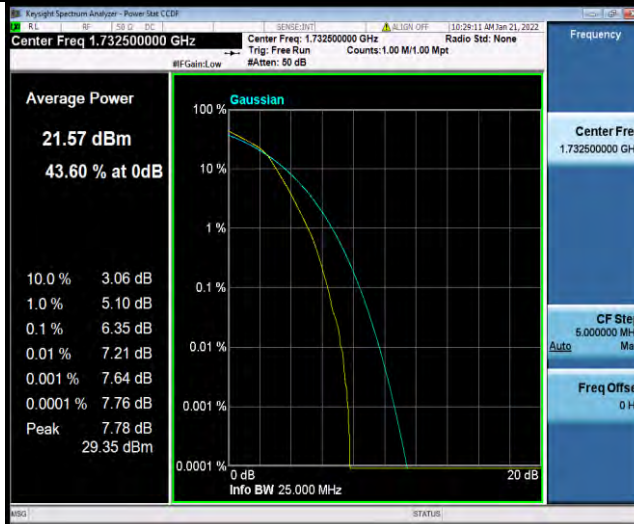

Band4-1.4MHz-64QAM-19957-6RB#0

Band4-1.4MHz-64QAM-20175-1RB#0

BUREAU  
VERITAS

Test Report No.: W7L-P22030026-5RF05

Band4-1.4MHz-64QAM-20175-6RB#0

Band4-1.4MHz-64QAM-20393-1RB#0

Band4-1.4MHz-64QAM-20393-6RB#0