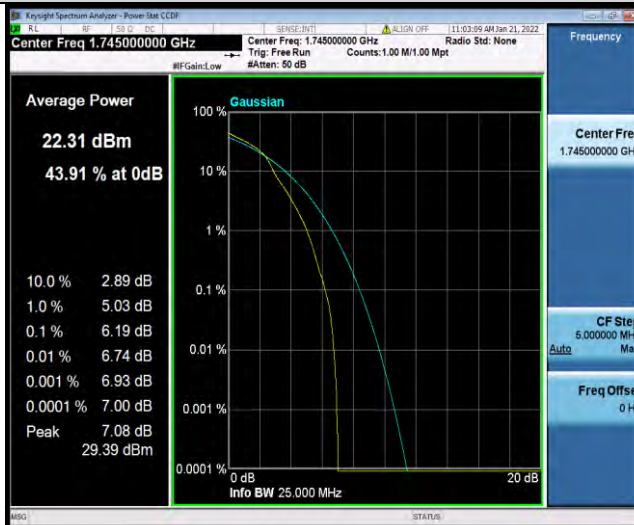

Band4-20MHz-64QAM-20300-100RB#0