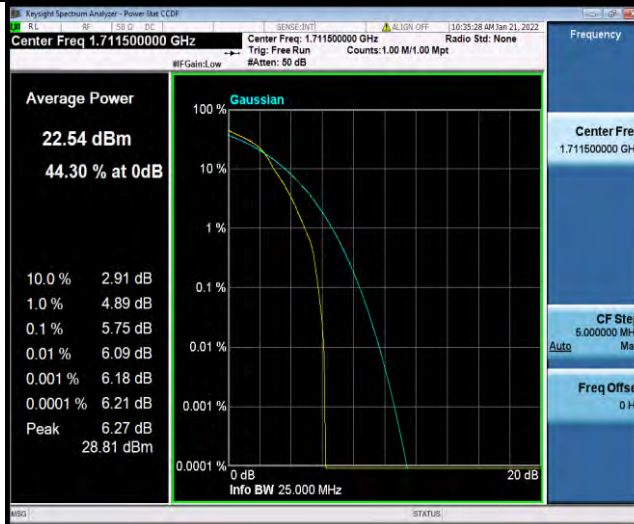

Band4-3MHz-64QAM-19965-15RB#0