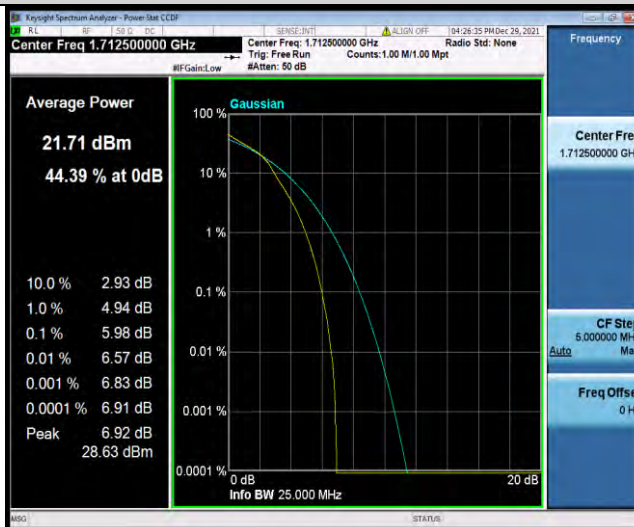

Band4-5MHz-16QAM-20175-1RB#0