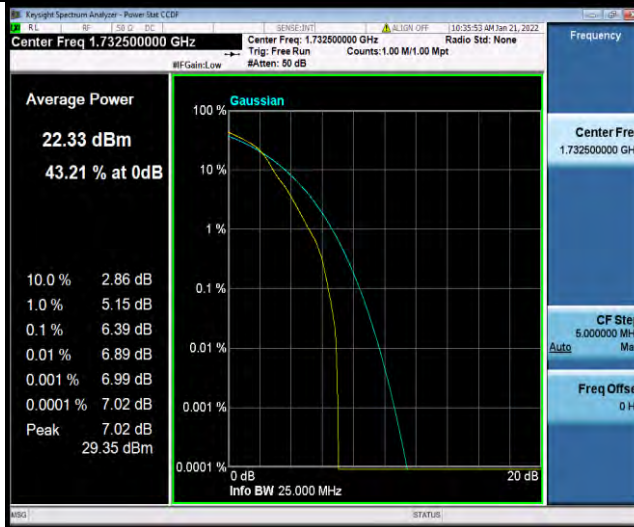

BUREAU VERITAS

Test Report No.: W7L-P22030026-5RF05

Band4-3MHz-64QAM-19965-1RB#0

Band4-3MHz-64QAM-19965-15RB#0

Band4-3MHz-64QAM-20175-1RB#0

BUREAU VERITAS

Test Report No.: W7L-P22030026-5RF05

Band4-3MHz-64QAM-20175-15RB#0