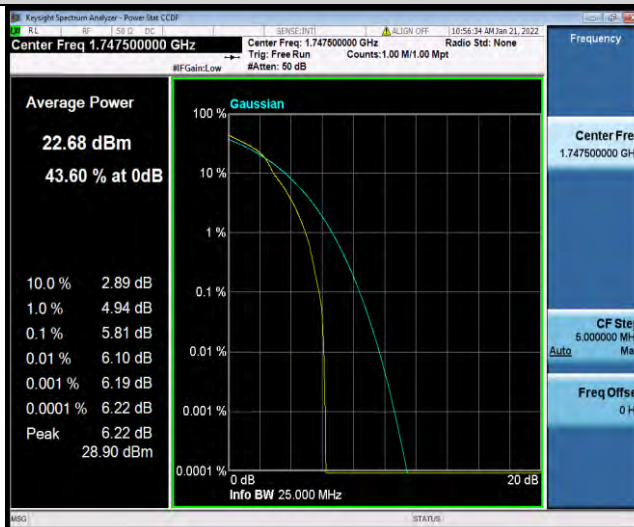

Band4-15MHz-64QAM-20325-75RB#0