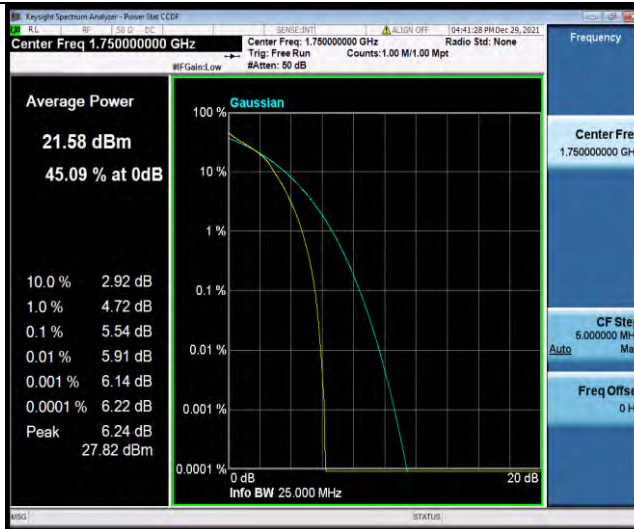

Test Report No.: W7L-P22030026-5RF05

Band4-10MHz-16QAM-20175-50RB#0

Band4-10MHz-16QAM-20350-1RB#0

Band4-10MHz-16QAM-20350-50RB#0

BUREAU  
VERITAS

Test Report No.: W7L-P22030026-5RF05

Band4-15MHz-QPSK-20025-1RB#0