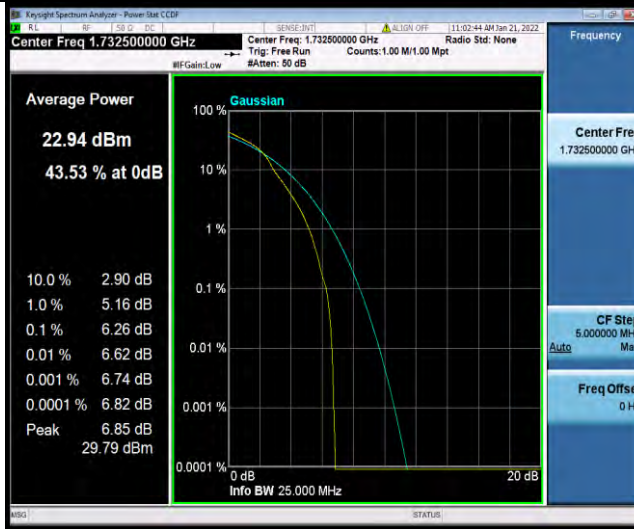

BUREAU VERITAS

Test Report No.: W7L-P22030026-5RF05

Band4-20MHz-64QAM-20175-100RB#0