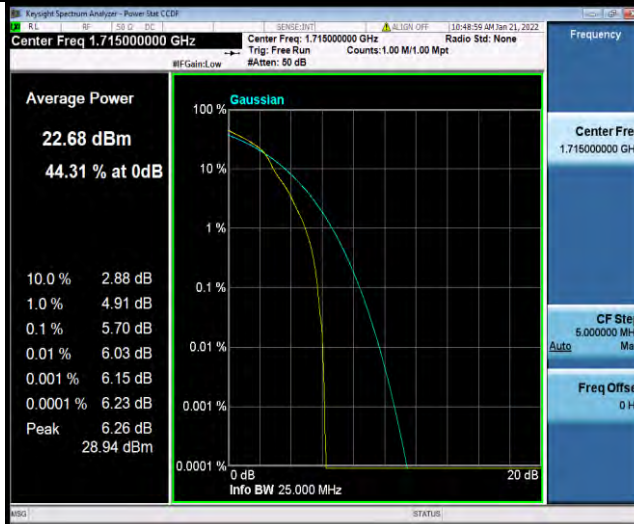

Test Report No.: W7L-P22030026-5RF05

Band4-5MHz-64QAM-20175-25RB#0

Band4-5MHz-64QAM-20375-1RB#0

Band4-5MHz-64QAM-20375-25RB#0

BUREAU VERITAS

Test Report No.: W7L-P22030026-5RF05

Band4-10MHz-64QAM-20000-1RB#0