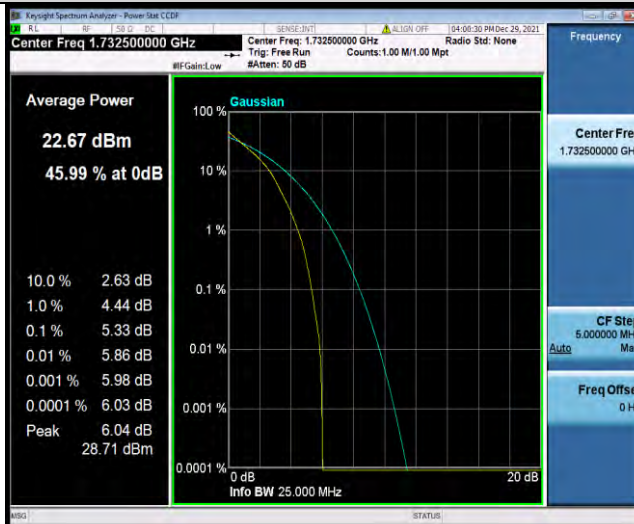

BUREAU VERITAS

Test Report No.: W7L-P22030026-5RF05

Band4-1.4MHz-QPSK-20175-6RB#0

Band4-1.4MHz-QPSK-20393-1RB#0

Band4-1.4MHz-QPSK-20393-6RB#0

BUREAU VERITAS

Test Report No.: W7L-P22030026-5RF05

Band4-1.4MHz-16QAM-19957-1RB#0