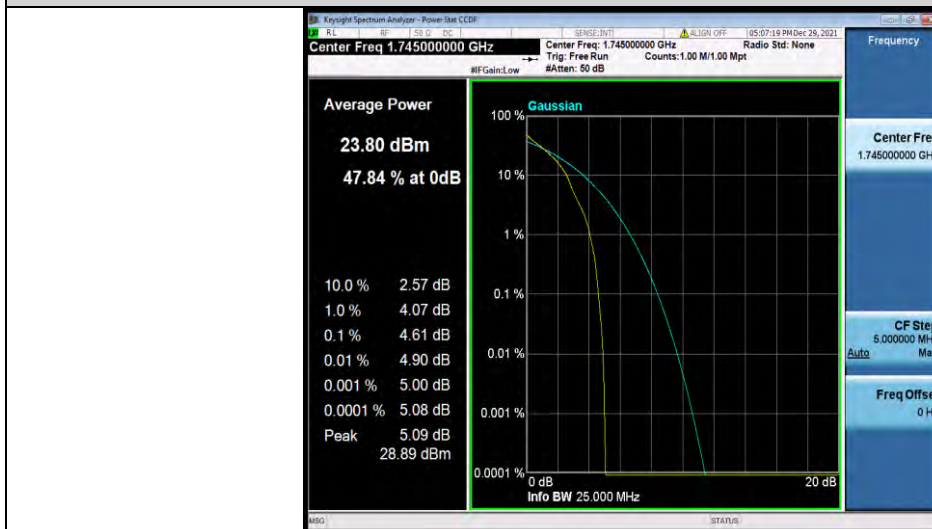

Band4-20MHz-QPSK-20300-100RB#0