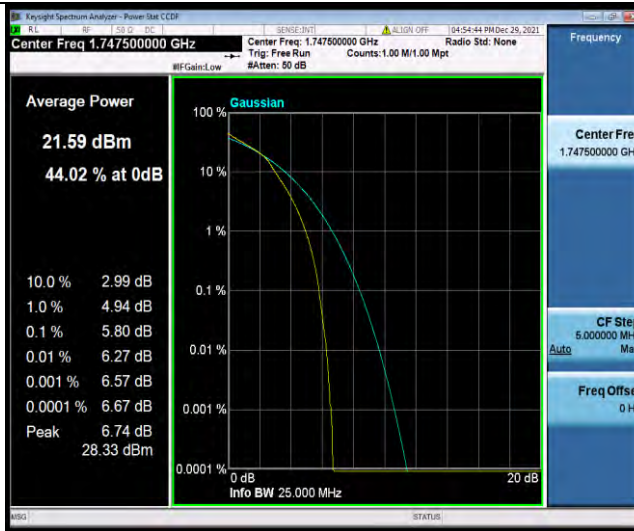

Band4-15MHz-16QAM-20325-1RB#0

Band4-15MHz-16QAM-20325-75RB#0

BUREAU VERITAS

Test Report No.: W7L-P22030026-5RF05

Band4-20MHz-QPSK-20050-1RB#0

Band4-20MHz-QPSK-20050-100RB#0

Band4-20MHz-QPSK-20175-1RB#0

Test Report No.: W7L-P22030026-5RF05