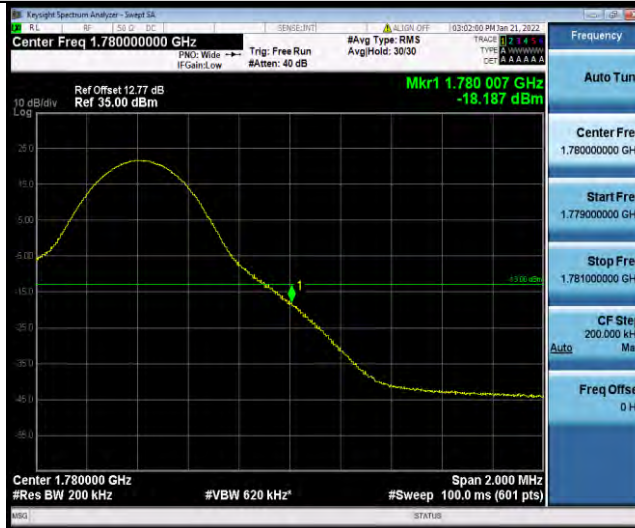

Band66-5MHz-64QAM-132647-25RB#0

Band66-10MHz-64QAM-132022-1RB#0

Band66-10MHz-64QAM-132022-50RB#0

BUREAU VERITAS

Test Report No.: W7L-P22030026-5RF05

Band66-10MHz-64QAM-132622-1RB#49

Band66-10MHz-64QAM-132622-50RB#0