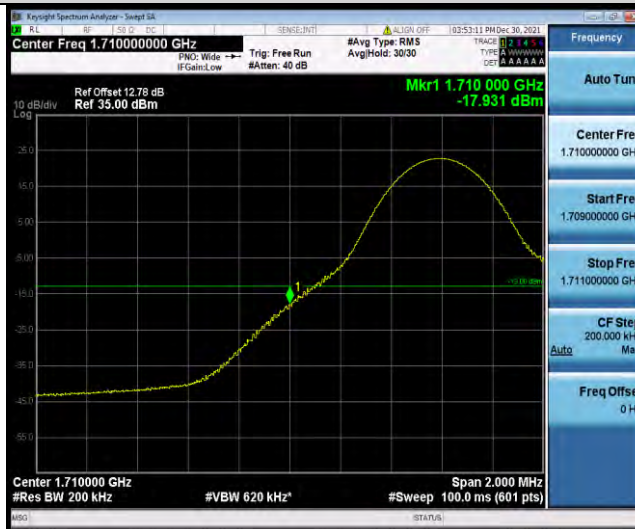

Band66-10MHz-QPSK-132022-50RB#0