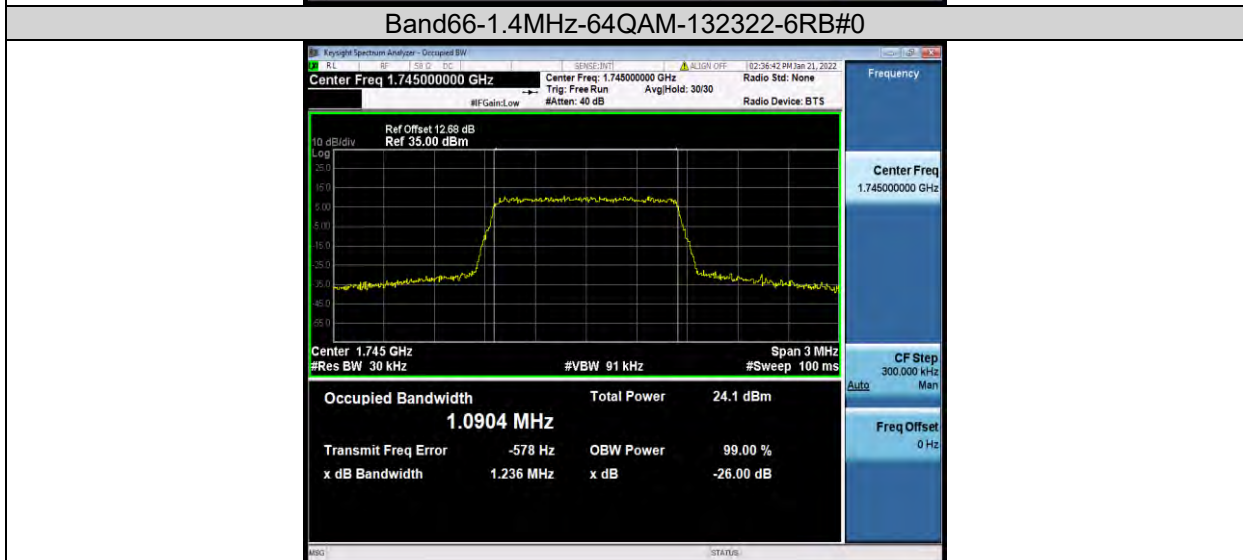

Band66-1.4MHz-64QAM-132322-6RB#0

Band66-1.4MHz-64QAM-132665-6RB#0