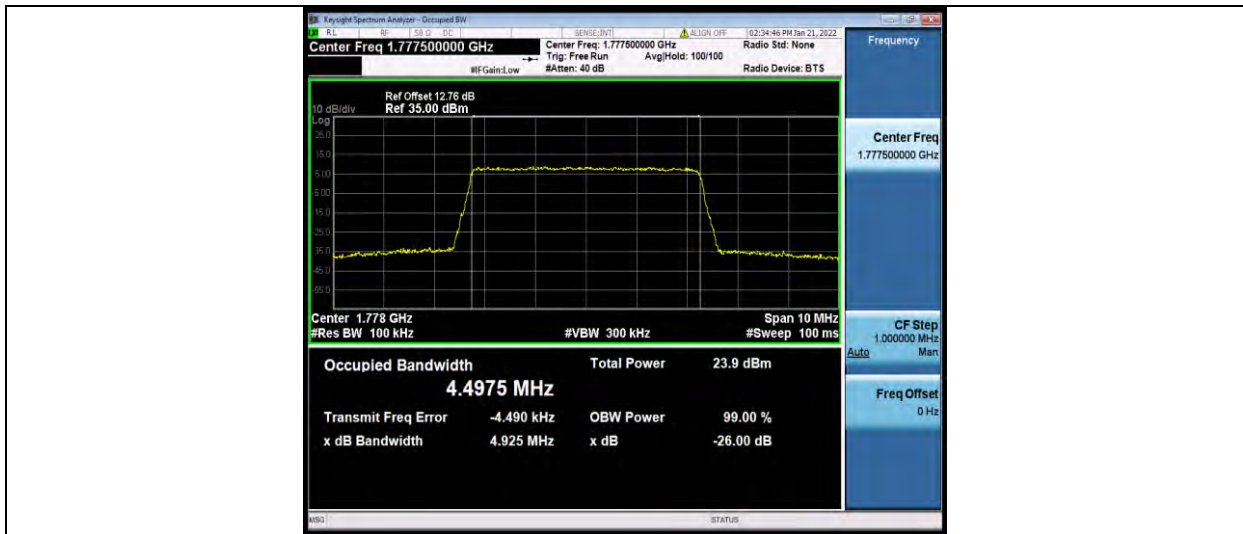

BUREAU VERITAS

Test Report No.: W7L-P22030026-5RF05

Band66-10MHz-64QAM-132022-50RB#0

Band66-10MHz-64QAM-132322-50RB#0

Band66-10MHz-64QAM-132622-50RB#0

BUREAU VERITAS

Test Report No.: W7L-P22030026-5RF05

Band66-15MHz-64QAM-132047-75RB#0