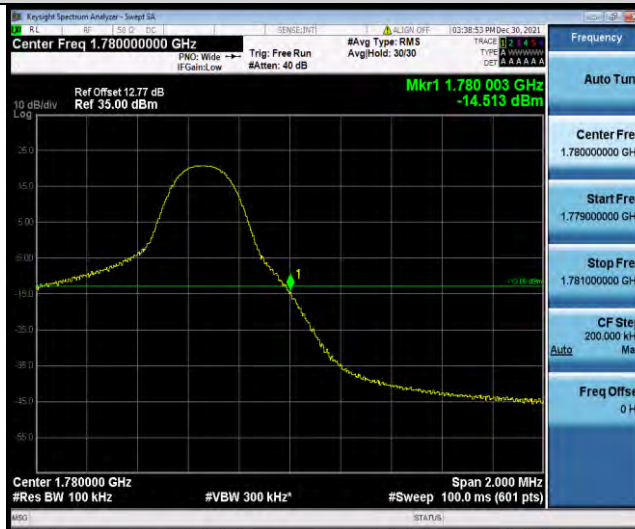

Band66-3MHz-16QAM-132657-1RB#14

Band66-3MHz-16QAM-132657-15RB#0

Band66-5MHz-QPSK-131997-1RB#0

BUREAU VERITAS

Test Report No.: W7L-P22030026-5RF05

Band66-5MHz-QPSK-131997-25RB#0

Band66-5MHz-QPSK-132647-1RB#24