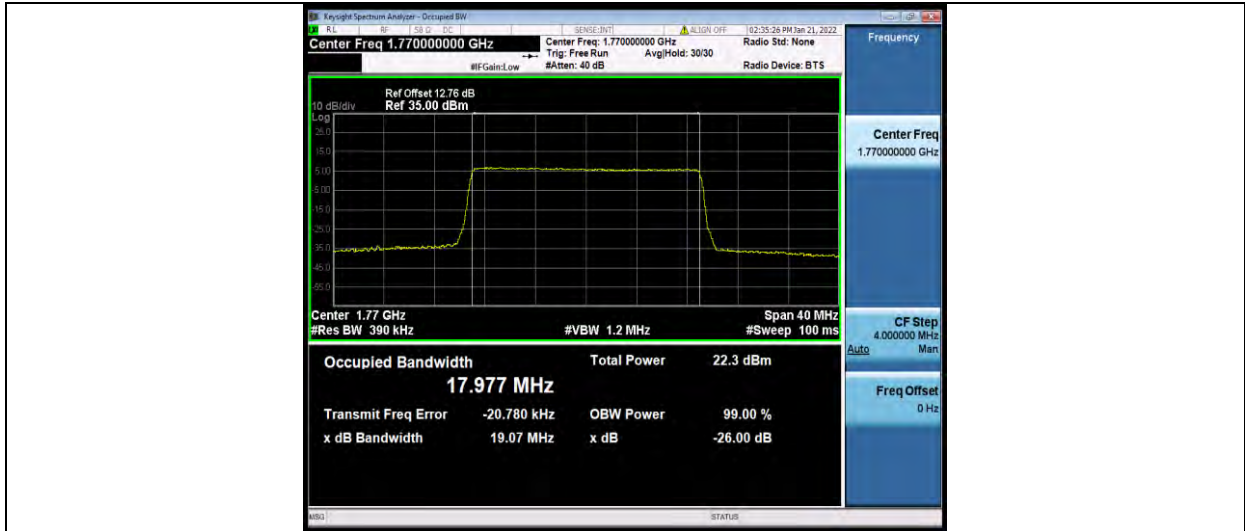

BUREAU
VERITAS

Test Report No.: W7L-P22030026-5RF05

Test Report No.: W7L-P22030026-5RF05

BAND EDGE

Test Result

Band	Bandwidth	Modulation	Channel	RB Configuration	Result(dBm)	Verdict
Band66	1.4MHz	QPSK	131979	1RB#0	-22.88	PASS
Band66	1.4MHz	QPSK	131979	6RB#0	-29.93	PASS
Band66	1.4MHz	QPSK	132665	1RB#5	-21.14	PASS
Band66	1.4MHz	QPSK	132665	6RB#0	-30.00	PASS
Band66	1.4MHz	16QAM	131979	1RB#0	-25.28	PASS
Band66	1.4MHz	16QAM	131979	6RB#0	-29.15	PASS
Band66	1.4MHz	16QAM	132665	1RB#5	-22.83	PASS
Band66	1.4MHz	16QAM	132665	6RB#0	-30.57	PASS
Band66	3MHz	QPSK	131987	1RB#0	-19.63	PASS
Band66	3MHz	QPSK	131987	15RB#0	-22.09	PASS
Band66	3MHz	QPSK	132657	1RB#14	-19.08	PASS
Band66	3MHz	QPSK	132657	15RB#0	-22.43	PASS
Band66	3MHz	16QAM	131987	1RB#0	-20.57	PASS
Band66	3MHz	16QAM	131987	15RB#0	-23.19	PASS
Band66	3MHz	16QAM	132657	1RB#14	-21.13	PASS
Band66	3MHz	16QAM	132657	15RB#0	-23.20	PASS
Band66	5MHz	QPSK	131997	1RB#0	-15.41	PASS
Band66	5MHz	QPSK	131997	25RB#0	-26.71	PASS
Band66	5MHz	QPSK	132647	1RB#24	-14.51	PASS
Band66	5MHz	QPSK	132647	25RB#0	-27.17	PASS
Band66	5MHz	16QAM	131997	1RB#0	-17.27	PASS
Band66	5MHz	16QAM	131997	25RB#0	-27.37	PASS
Band66	5MHz	16QAM	132647	1RB#24	-16.84	PASS
Band66	5MHz	16QAM	132647	25RB#0	-27.65	PASS
Band66	10MHz	QPSK	132022	1RB#0	-17.93	PASS
Band66	10MHz	QPSK	132022	50RB#0	-30.15	PASS
Band66	10MHz	QPSK	132622	1RB#49	-17.09	PASS
Band66	10MHz	QPSK	132622	50RB#0	-28.98	PASS
Band66	10MHz	16QAM	132022	1RB#0	-18.89	PASS
Band66	10MHz	16QAM	132022	50RB#0	-30.28	PASS
Band66	10MHz	16QAM	132622	1RB#49	-17.72	PASS
Band66	10MHz	16QAM	132622	50RB#0	-29.57	PASS
Band66	15MHz	QPSK	132047	1RB#0	-16.88	PASS
Band66	15MHz	QPSK	132047	75RB#0	-30.27	PASS
Band66	15MHz	QPSK	132597	1RB#74	-17.76	PASS
Band66	15MHz	QPSK	132597	75RB#0	-27.42	PASS
Band66	15MHz	16QAM	132047	1RB#0	-17.95	PASS
Band66	15MHz	16QAM	132047	75RB#0	-30.28	PASS
Band66	15MHz	16QAM	132597	1RB#74	-18.67	PASS
Band66	15MHz	16QAM	132597	75RB#0	-29.47	PASS
Band66	20MHz	QPSK	132072	1RB#0	-19.38	PASS
Band66	20MHz	QPSK	132072	100RB#0	-32.02	PASS
Band66	20MHz	QPSK	132572	1RB#99	-19.42	PASS
Band66	20MHz	QPSK	132572	100RB#0	-29.66	PASS