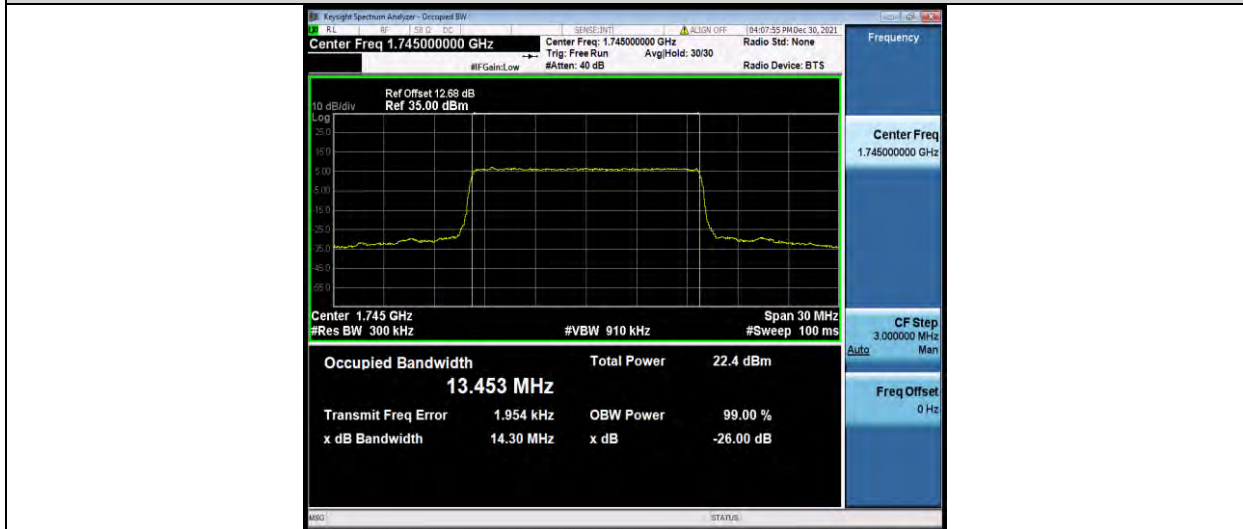

BUREAU VERITAS

Test Report No.: W7L-P22030026-5RF05

Band66-15MHz-16QAM-132047-75RB#0

Band66-15MHz-16QAM-132322-75RB#0

Band66-15MHz-16QAM-132597-75RB#0

BUREAU VERITAS

Test Report No.: W7L-P22030026-5RF05

Band66-20MHz-QPSK-132072-100RB#0