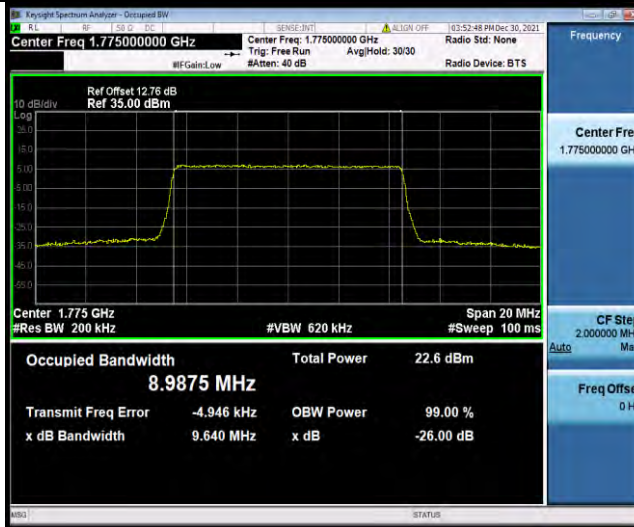

Band66-10MHz-16QAM-132322-50RB#0

Band66-10MHz-16QAM-132622-50RB#0

BUREAU
VERITAS

Test Report No.: W7L-P22030026-5RF05

Band66-15MHz-QPSK-132047-75RB#0

Band66-15MHz-QPSK-132322-75RB#0

Band66-15MHz-QPSK-132597-75RB#0