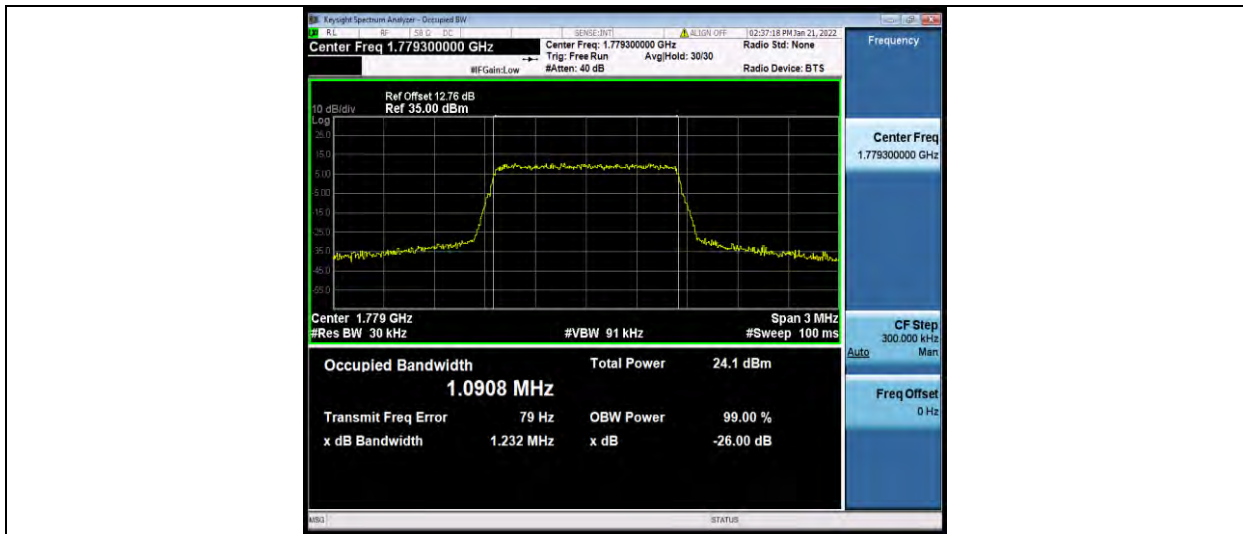

Test Report No.: W7L-P22030026-5RF05

Band66-1.4MHz-64QAM-131979-6RB#0

Band66-1.4MHz-64QAM-132322-6RB#0

Band66-1.4MHz-64QAM-132665-6RB#0

BUREAU VERITAS

Test Report No.: W7L-P22030026-5RF05

Band66-3MHz-64QAM-131987-15RB#0