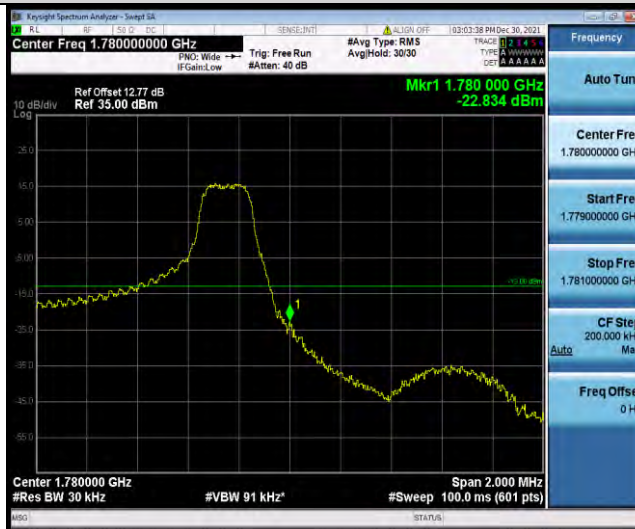

Band66-1.4MHz-16QAM-132665-6RB#0