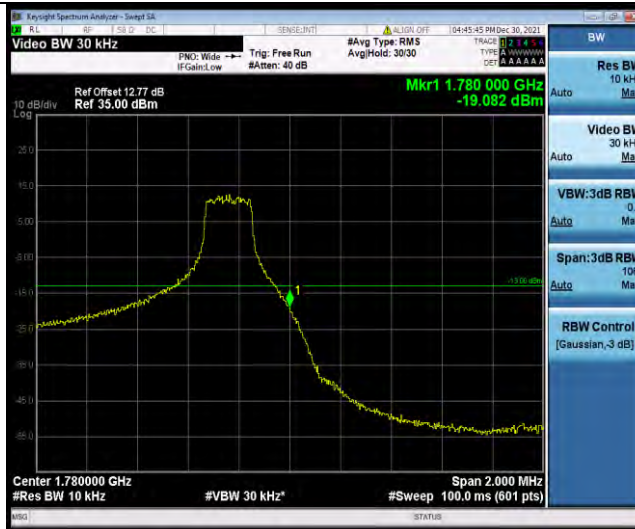

BUREAU VERITAS

Test Report No.: W7L-P22030026-5RF05

Band66-3MHz-QPSK-132657-15RB#0