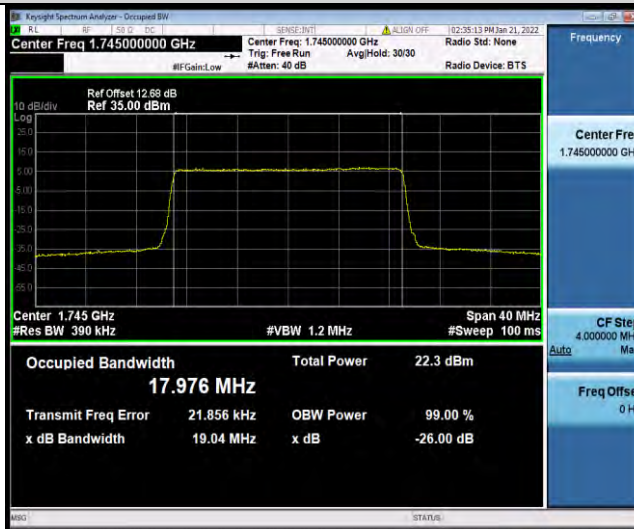

Band66-20MHz-64QAM-132572-100RB#0