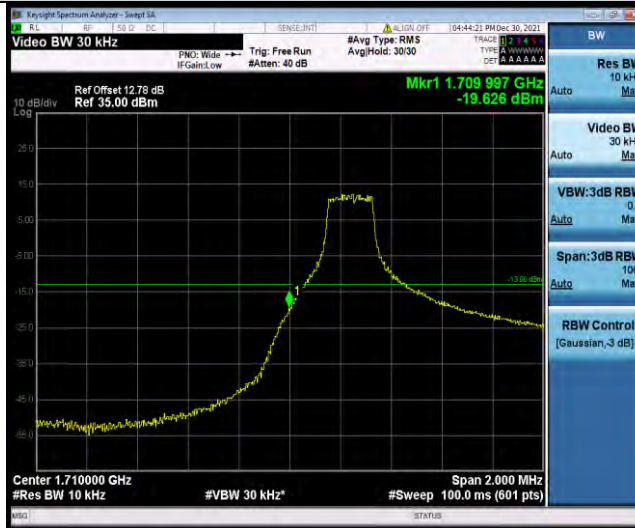

Band66-1.4MHz-16QAM-131979-6RB#0

Band66-1.4MHz-16QAM-132665-1RB#5

Band66-1.4MHz-16QAM-132665-6RB#0

BUREAU VERITAS

Test Report No.: W7L-P22030026-5RF05

Band66-3MHz-QPSK-131987-1RB#0

Band66-3MHz-QPSK-131987-15RB#0