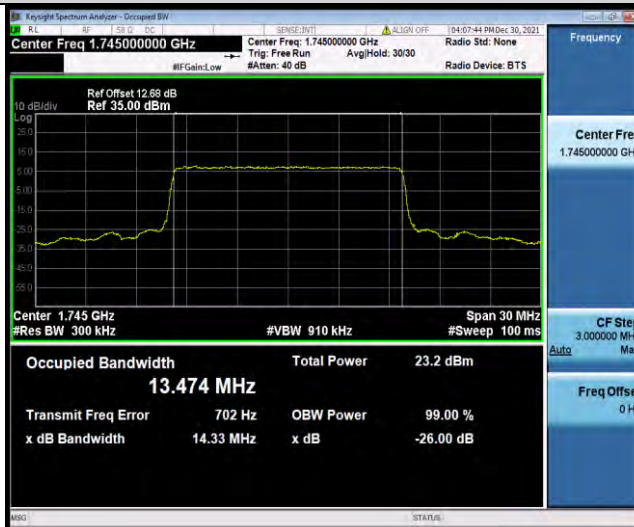

Band66-10MHz-16QAM-132322-50RB#0

Band66-10MHz-16QAM-132622-50RB#0

BUREAU
VERITAS

Test Report No.: W7L-P22030026-5RF05

Band66-15MHz-QPSK-132047-75RB#0

Band66-15MHz-QPSK-132322-75RB#0

Band66-15MHz-QPSK-132597-75RB#0