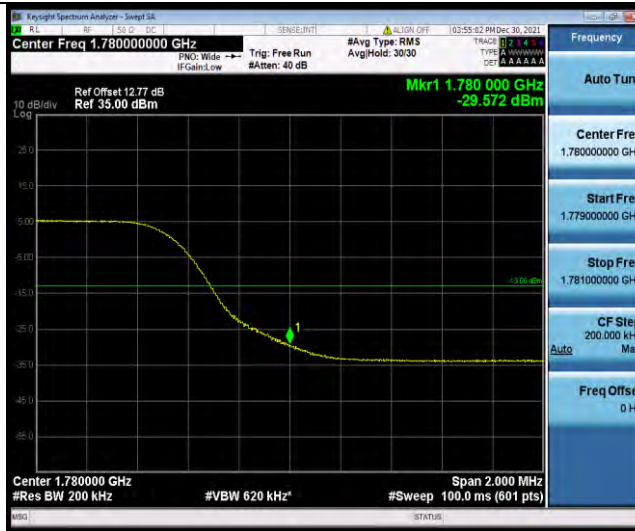

Band66-10MHz-16QAM-132022-1RB#0

BUREAU VERITAS

Test Report No.: W7L-P22030026-5RF05

Band66-10MHz-16QAM-132022-50RB#0

Band66-10MHz-16QAM-132622-1RB#49

Band66-10MHz-16QAM-132622-50RB#0

BUREAU VERITAS

Test Report No.: W7L-P22030026-5RF05