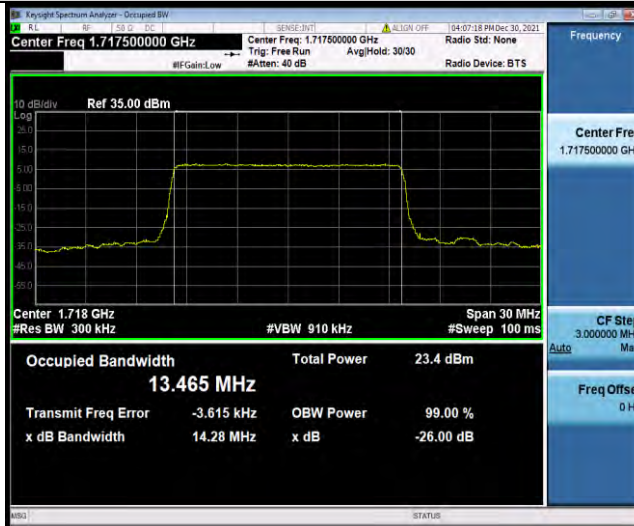

Band66-10MHz-16QAM-132322-50RB#0

Band66-10MHz-16QAM-132622-50RB#0

BUREAU
VERITAS

Test Report No.: W7L-P22030026-5RF05

Band66-15MHz-QPSK-132047-75RB#0

Band66-15MHz-QPSK-132322-75RB#0

Band66-15MHz-QPSK-132597-75RB#0