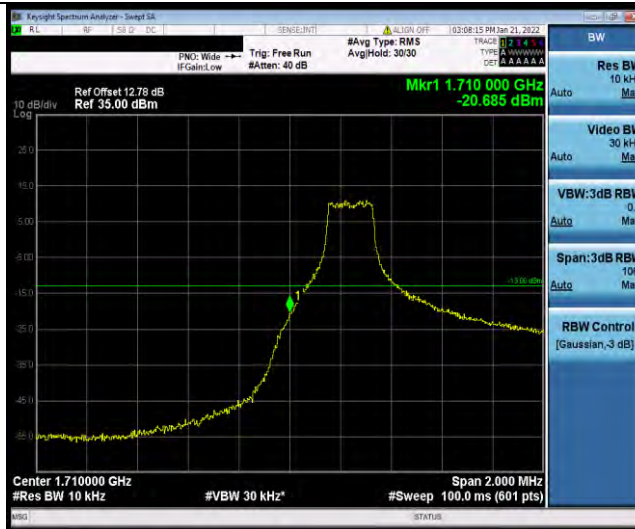

Band66-1.4MHz-64QAM-132665-1RB#5

Band66-1.4MHz-64QAM-132665-6RB#0

Band66-3MHz-64QAM-131987-1RB#0

BUREAU VERITAS

Test Report No.: W7L-P22030026-5RF05

Band66-3MHz-64QAM-131987-15RB#0

Band66-3MHz-64QAM-132657-1RB#14