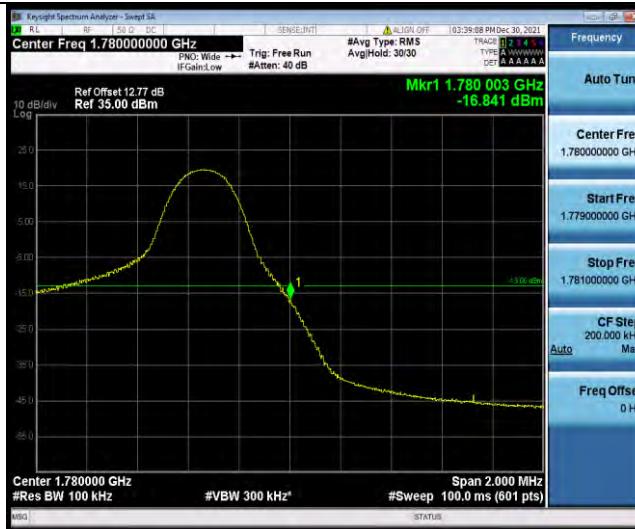

Band66-5MHz-QPSK-132647-25RB#0

BUREAU VERITAS

Test Report No.: W7L-P22030026-5RF05

Band66-5MHz-16QAM-131997-1RB#0

Band66-5MHz-16QAM-131997-25RB#0

Band66-5MHz-16QAM-132647-1RB#24

BUREAU VERITAS

Test Report No.: W7L-P22030026-5RF05