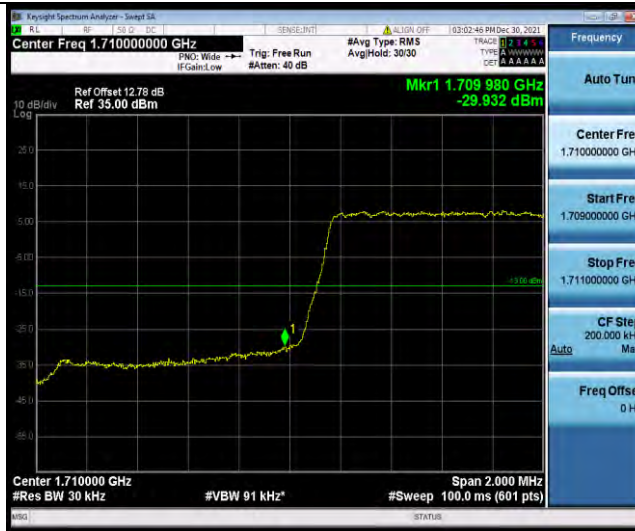

BUREAU VERITAS

Test Report No.: W7L-P22030026-5RF05

Band66-1.4MHz-QPSK-132665-1RB#5