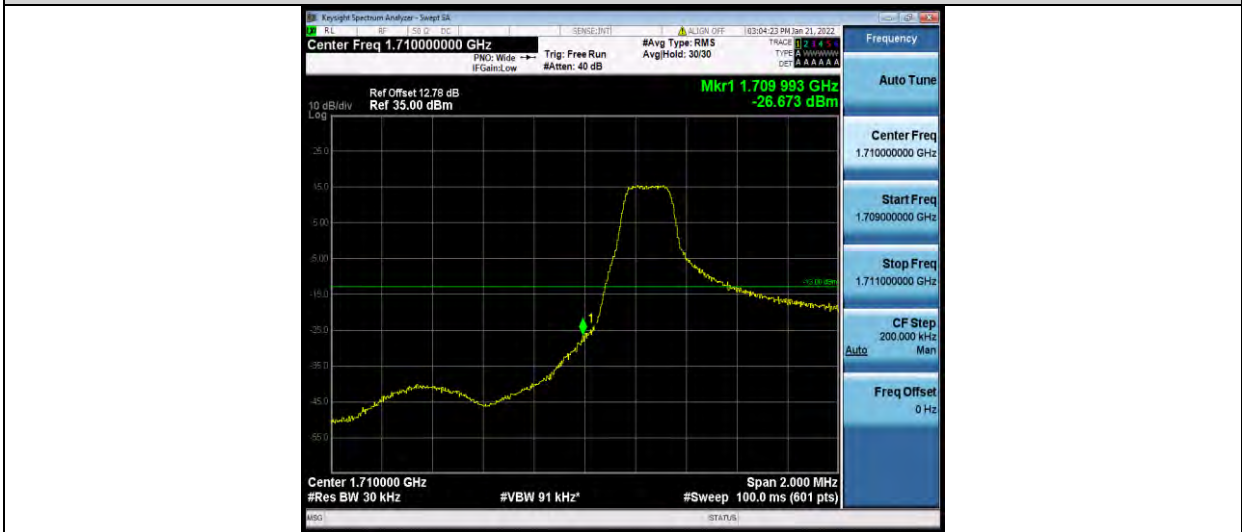

Band66-20MHz-16QAM-132572-1RB#99

BUREAU VERITAS

Test Report No.: W7L-P22030026-5RF05

Band66-20MHz-16QAM-132572-100RB#0

Band66-1.4MHz-64QAM-131979-1RB#0

Band66-1.4MHz-64QAM-131979-6RB#0

BUREAU VERITAS

Test Report No.: W7L-P22030026-5RF05