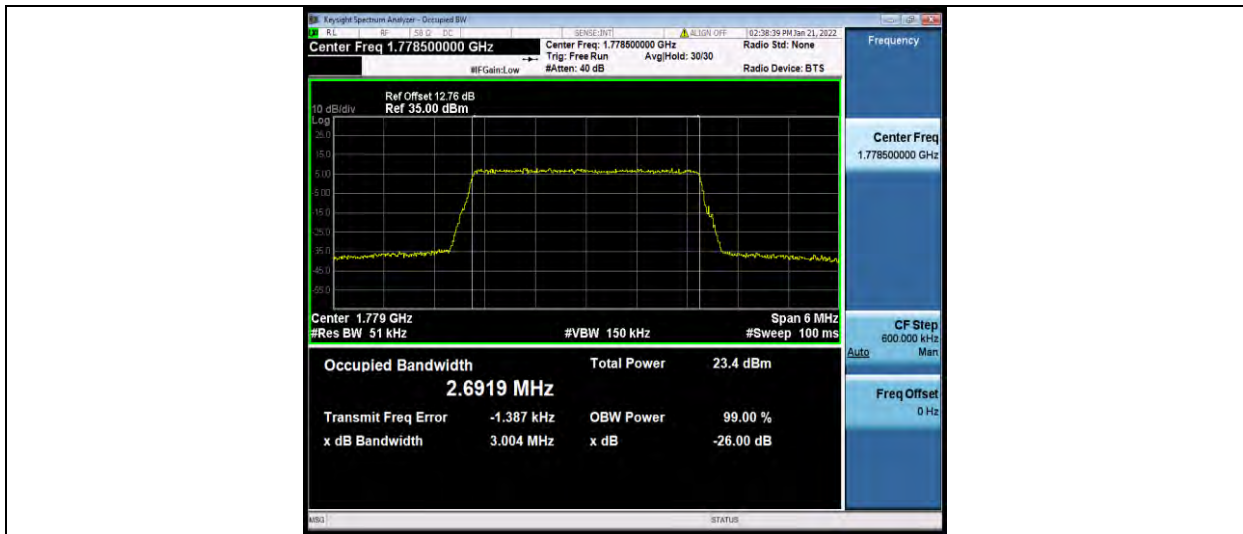

BUREAU VERITAS

Test Report No.: W7L-P22030026-5RF05

Band66-5MHz-64QAM-131997-25RB#0