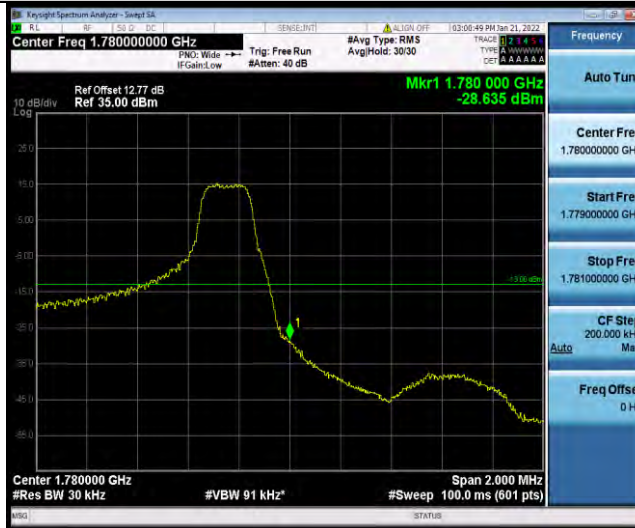

Band66-1.4MHz-64QAM-132665-6RB#0