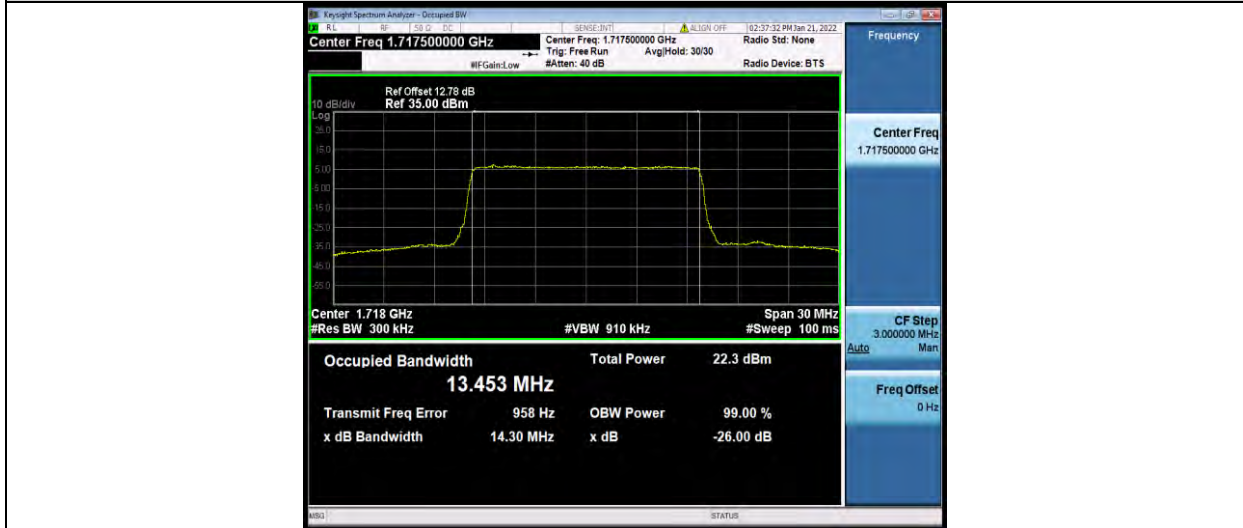

BUREAU VERITAS

Test Report No.: W7L-P22030026-5RF05

Band66-10MHz-64QAM-132022-50RB#0

Band66-10MHz-64QAM-132322-50RB#0

Band66-10MHz-64QAM-132622-50RB#0

BUREAU VERITAS

Test Report No.: W7L-P22030026-5RF05

Band66-15MHz-64QAM-132047-75RB#0