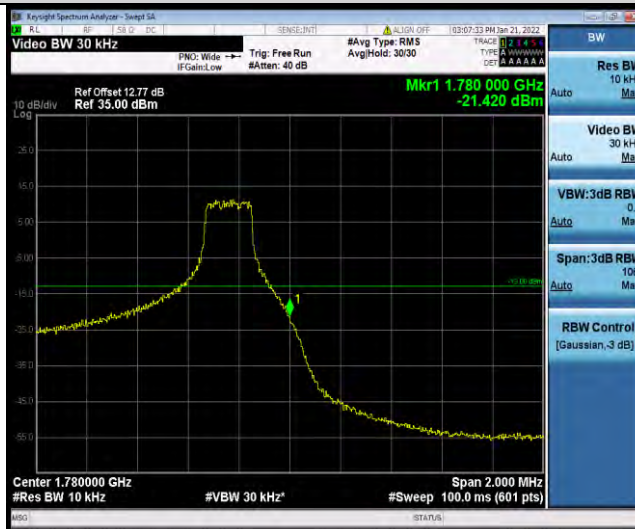

Band66-1.4MHz-64QAM-132665-1RB#5

Band66-1.4MHz-64QAM-132665-6RB#0

Band66-3MHz-64QAM-131987-1RB#0

BUREAU VERITAS

Test Report No.: W7L-P22030026-5RF05

Band66-3MHz-64QAM-131987-15RB#0

Band66-3MHz-64QAM-132657-1RB#14