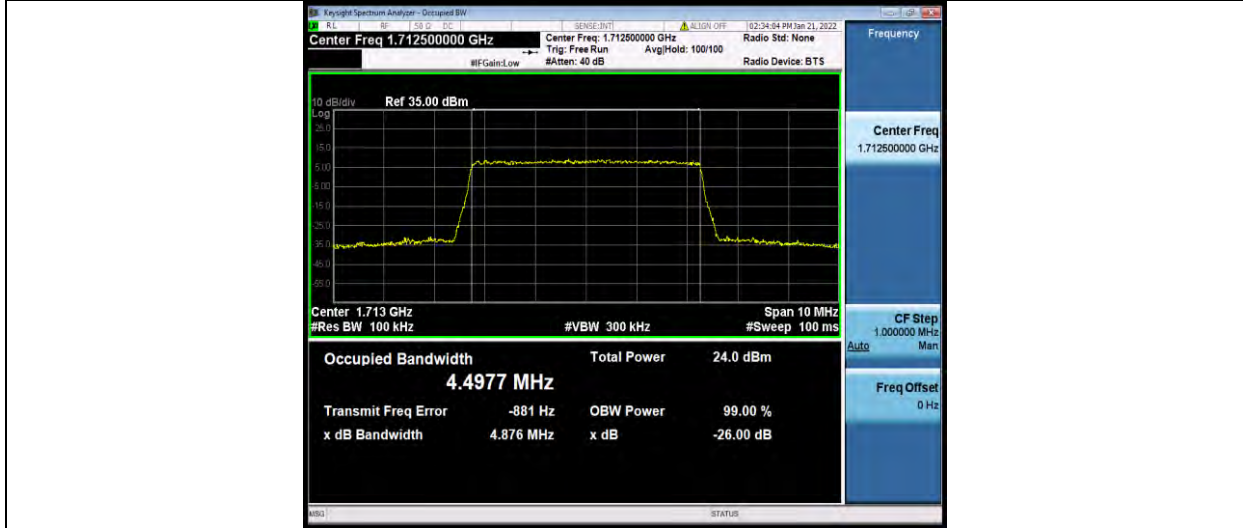

Band66-5MHz-64QAM-132322-25RB#0