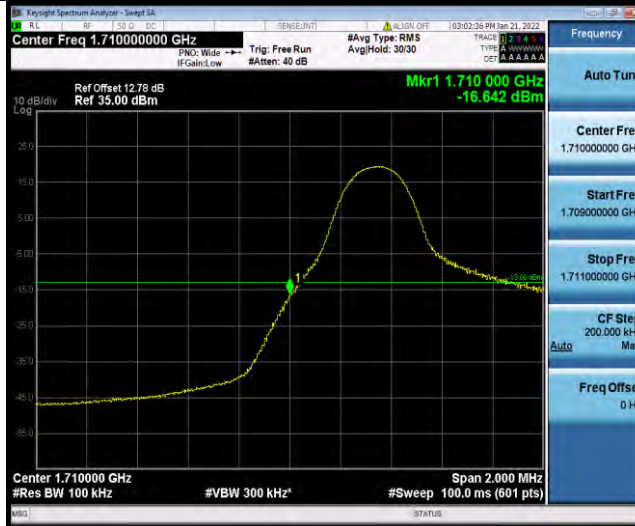

Band66-3MHz-64QAM-132657-15RB#0

BUREAU VERITAS

Test Report No.: W7L-P22030026-5RF05

Band66-5MHz-64QAM-131997-1RB#0

Band66-5MHz-64QAM-131997-25RB#0

Band66-5MHz-64QAM-132647-1RB#24

BUREAU VERITAS

Test Report No.: W7L-P22030026-5RF05