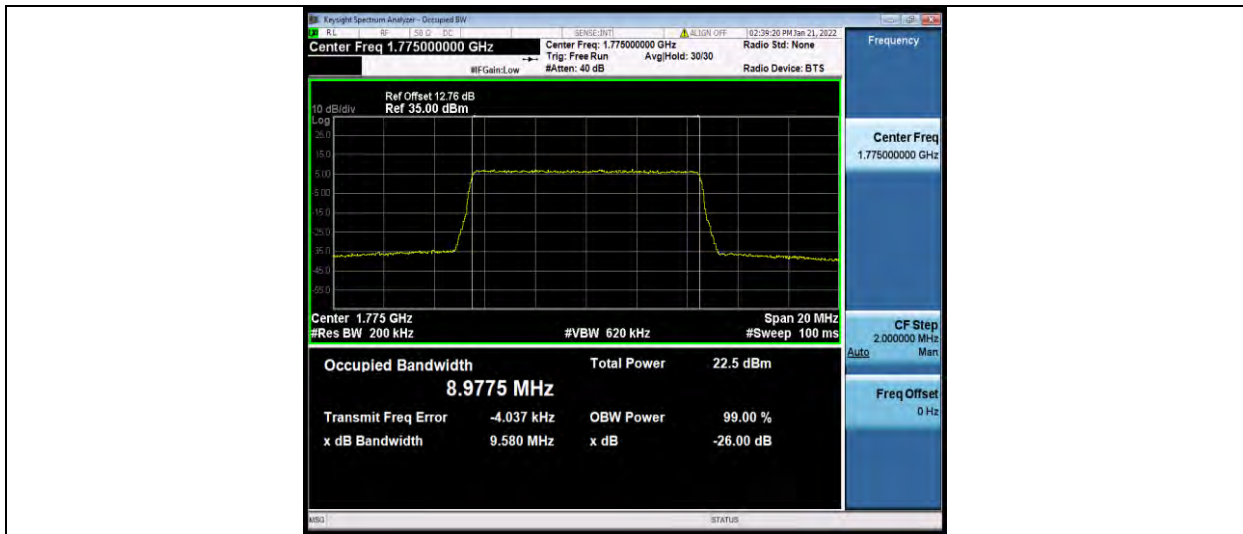

BUREAU VERITAS

Test Report No.: W7L-P22030026-5RF05

Band66-10MHz-64QAM-132022-50RB#0

Band66-10MHz-64QAM-132322-50RB#0

Band66-10MHz-64QAM-132622-50RB#0

BUREAU VERITAS

Test Report No.: W7L-P22030026-5RF05

Band66-15MHz-64QAM-132047-75RB#0