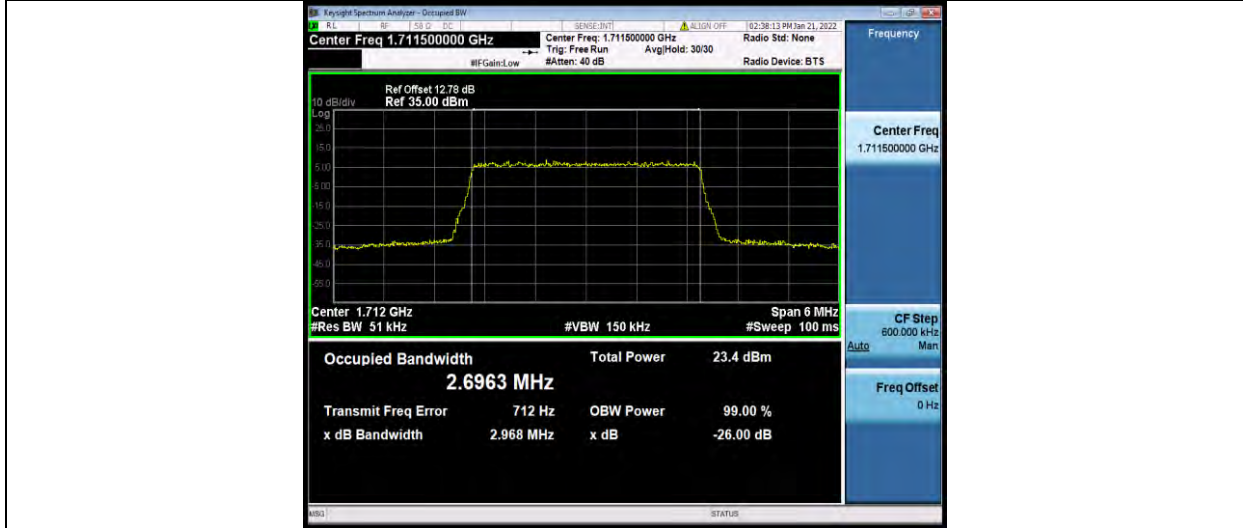

Test Report No.: W7L-P22030026-5RF05

Band66-1.4MHz-64QAM-131979-6RB#0

Band66-1.4MHz-64QAM-132322-6RB#0

Band66-1.4MHz-64QAM-132665-6RB#0

BUREAU VERITAS

Test Report No.: W7L-P22030026-5RF05

Band66-3MHz-64QAM-131987-15RB#0