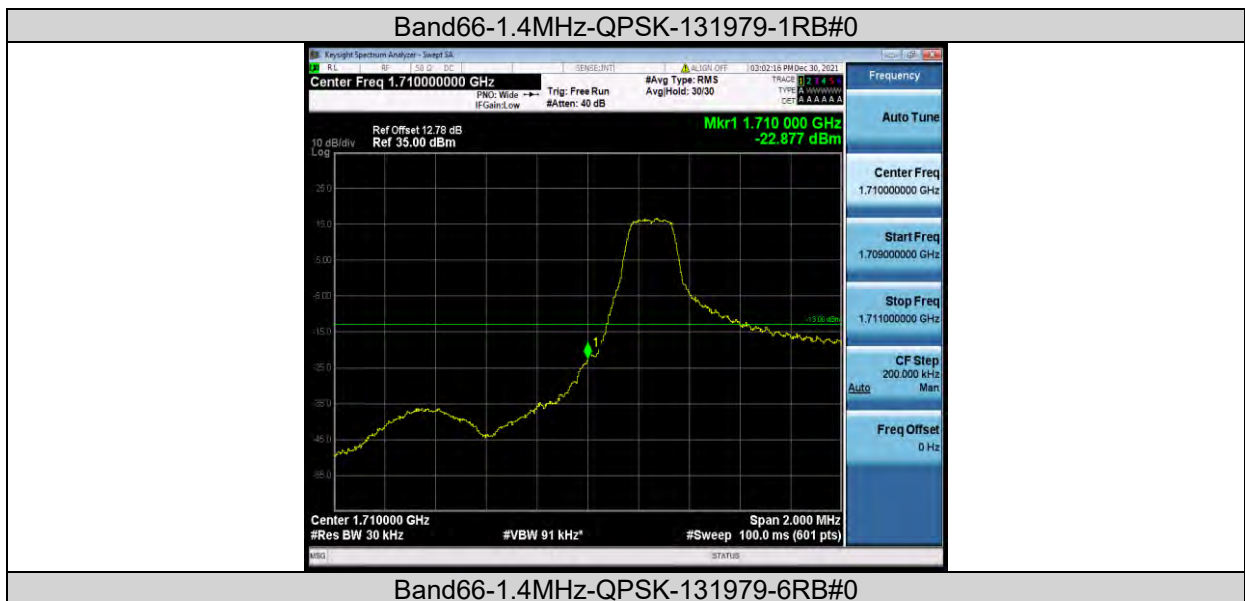

**BUREAU
VERITAS**

Test Report No.: W7L-P22030026-5RF05

Band66	20MHz	16QAM	132072	1RB#0	-20.10	PASS
Band66	20MHz	16QAM	132072	100RB#0	-30.99	PASS
Band66	20MHz	16QAM	132572	1RB#99	-19.90	PASS
Band66	20MHz	16QAM	132572	100RB#0	-30.28	PASS
Band66	1.4MHz	64QAM	131979	1RB#0	-26.67	PASS
Band66	1.4MHz	64QAM	131979	6RB#0	-32.26	PASS
Band66	1.4MHz	64QAM	132665	1RB#5	-28.64	PASS
Band66	1.4MHz	64QAM	132665	6RB#0	-32.78	PASS
Band66	3MHz	64QAM	131987	1RB#0	-20.69	PASS
Band66	3MHz	64QAM	131987	15RB#0	-22.81	PASS
Band66	3MHz	64QAM	132657	1RB#14	-21.42	PASS
Band66	3MHz	64QAM	132657	15RB#0	-24.24	PASS
Band66	5MHz	64QAM	131997	1RB#0	-16.64	PASS
Band66	5MHz	64QAM	131997	25RB#0	-27.72	PASS
Band66	5MHz	64QAM	132647	1RB#24	-17.33	PASS
Band66	5MHz	64QAM	132647	25RB#0	-28.41	PASS
Band66	10MHz	64QAM	132022	1RB#0	-19.06	PASS
Band66	10MHz	64QAM	132022	50RB#0	-30.55	PASS
Band66	10MHz	64QAM	132622	1RB#49	-18.19	PASS
Band66	10MHz	64QAM	132622	50RB#0	-31.19	PASS
Band66	15MHz	64QAM	132047	1RB#0	-17.81	PASS
Band66	15MHz	64QAM	132047	75RB#0	-30.47	PASS
Band66	15MHz	64QAM	132597	1RB#74	-18.88	PASS
Band66	15MHz	64QAM	132597	75RB#0	-31.79	PASS
Band66	20MHz	64QAM	132072	1RB#0	-19.47	PASS
Band66	20MHz	64QAM	132072	100RB#0	-31.62	PASS
Band66	20MHz	64QAM	132572	1RB#99	-20.00	PASS
Band66	20MHz	64QAM	132572	100RB#0	-33.19	PASS

Test Graphs