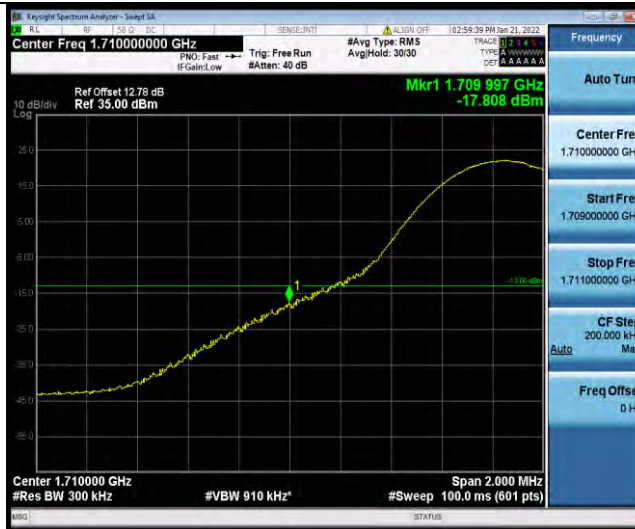

BUREAU VERITAS

Test Report No.: W7L-P22030026-5RF05

Band66-15MHz-64QAM-132047-75RB#0