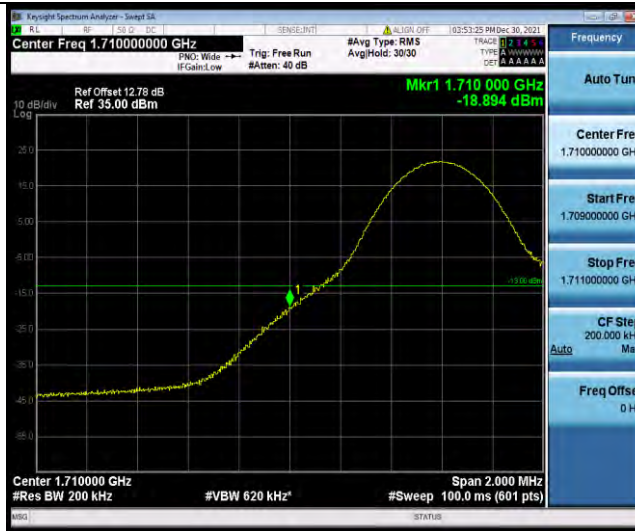

BUREAU VERITAS

Test Report No.: W7L-P22030026-5RF05

Band66-10MHz-16QAM-132022-50RB#0