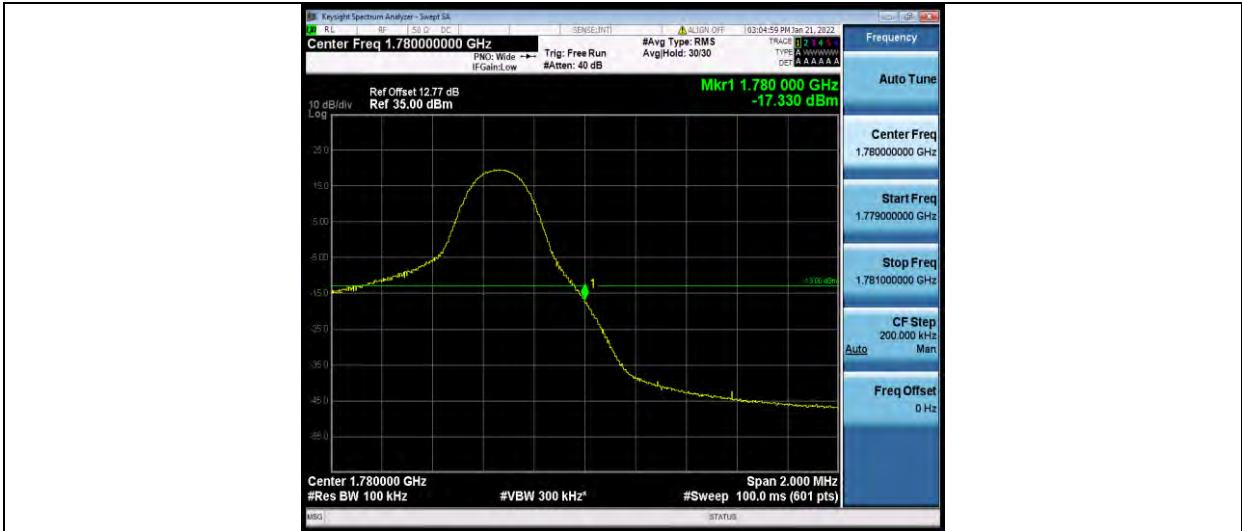

Band66-3MHz-64QAM-132657-15RB#0

BUREAU VERITAS

Test Report No.: W7L-P22030026-5RF05

Band66-5MHz-64QAM-131997-1RB#0

Band66-5MHz-64QAM-131997-25RB#0

Band66-5MHz-64QAM-132647-1RB#24

BUREAU VERITAS

Test Report No.: W7L-P22030026-5RF05