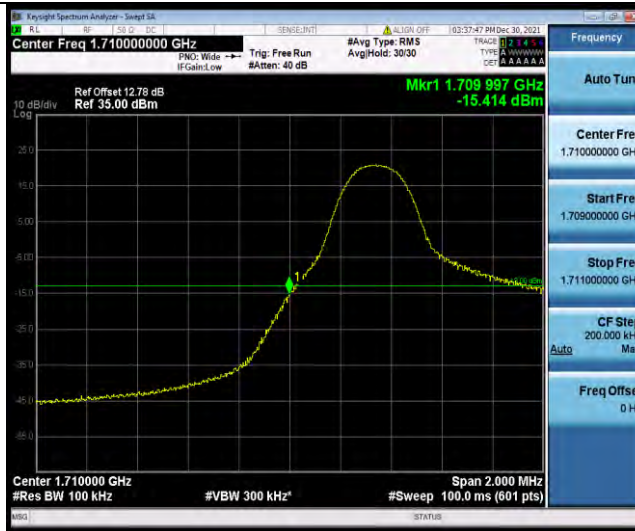

Band66-3MHz-16QAM-132657-1RB#14

Band66-3MHz-16QAM-132657-15RB#0

Band66-5MHz-QPSK-131997-1RB#0

BUREAU VERITAS

Test Report No.: W7L-P22030026-5RF05

Band66-5MHz-QPSK-131997-25RB#0

Band66-5MHz-QPSK-132647-1RB#24