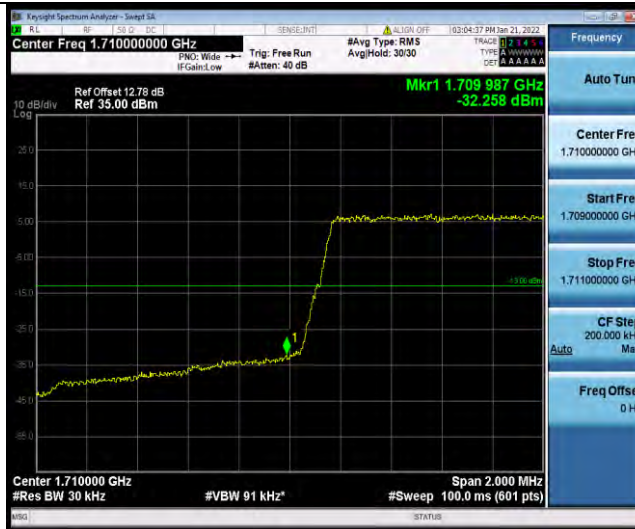

Band66-20MHz-16QAM-132572-1RB#99

BUREAU VERITAS

Test Report No.: W7L-P22030026-5RF05

Band66-20MHz-16QAM-132572-100RB#0

Band66-1.4MHz-64QAM-131979-1RB#0

Band66-1.4MHz-64QAM-131979-6RB#0

BUREAU VERITAS

Test Report No.: W7L-P22030026-5RF05