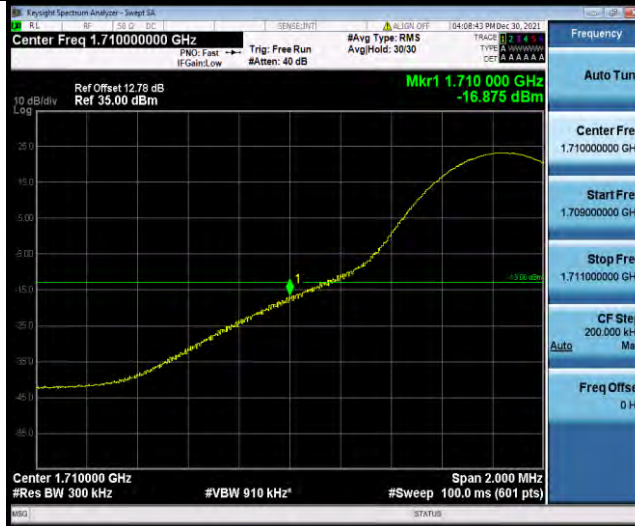

Band66-15MHz-QPSK-132047-75RB#0