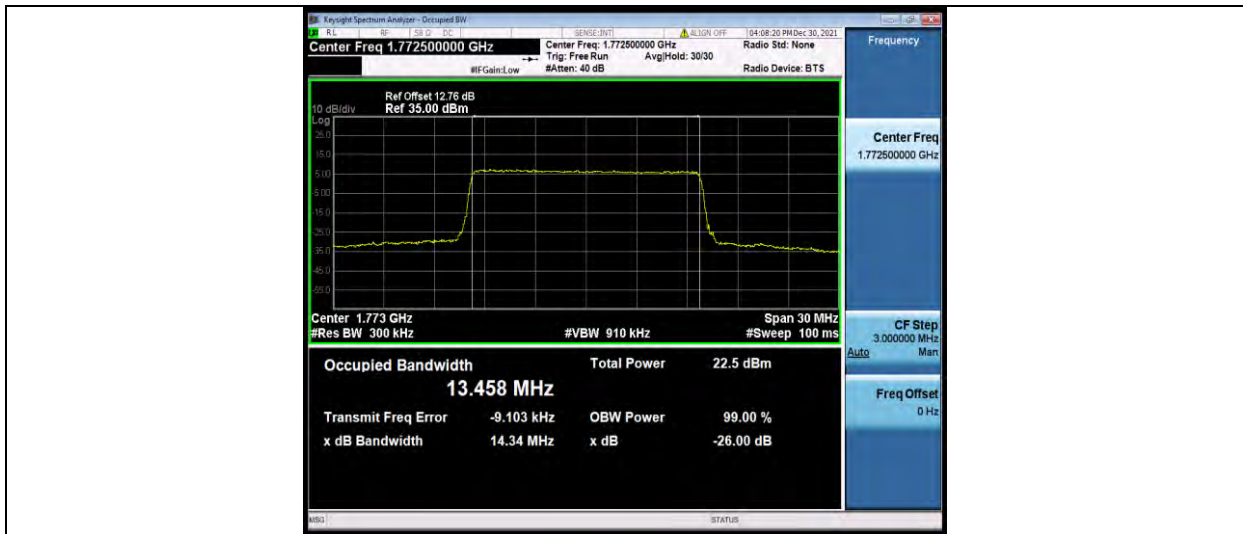

BUREAU VERITAS

Test Report No.: W7L-P22030026-5RF05

Band66-15MHz-16QAM-132047-75RB#0

Band66-15MHz-16QAM-132322-75RB#0

Band66-15MHz-16QAM-132597-75RB#0

BUREAU VERITAS

Test Report No.: W7L-P22030026-5RF05

Band66-20MHz-QPSK-132072-100RB#0