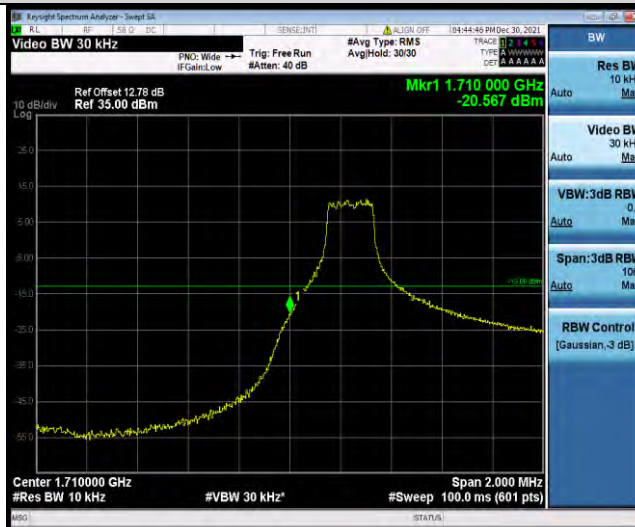

Band66-3MHz-QPSK-132657-1RB#14

BUREAU VERITAS

Test Report No.: W7L-P22030026-5RF05

Band66-3MHz-QPSK-132657-15RB#0

Band66-3MHz-16QAM-131987-1RB#0

Band66-3MHz-16QAM-131987-15RB#0

BUREAU VERITAS

Test Report No.: W7L-P22030026-5RF05