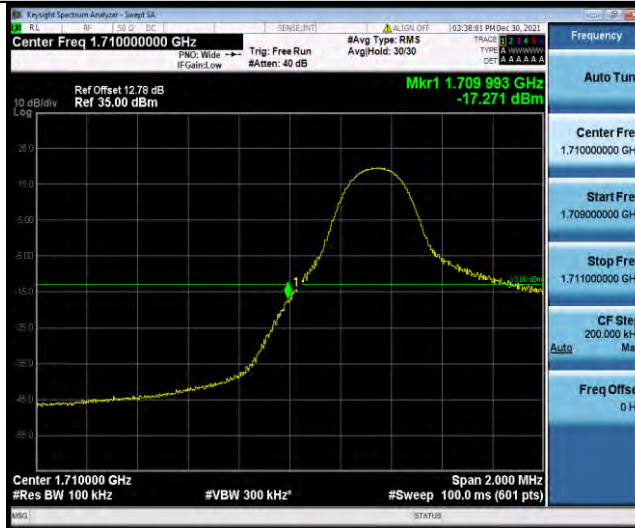

Band66-5MHz-QPSK-132647-25RB#0

BUREAU VERITAS

Test Report No.: W7L-P22030026-5RF05

Band66-5MHz-16QAM-131997-1RB#0

Band66-5MHz-16QAM-131997-25RB#0

Band66-5MHz-16QAM-132647-1RB#24

BUREAU VERITAS

Test Report No.: W7L-P22030026-5RF05