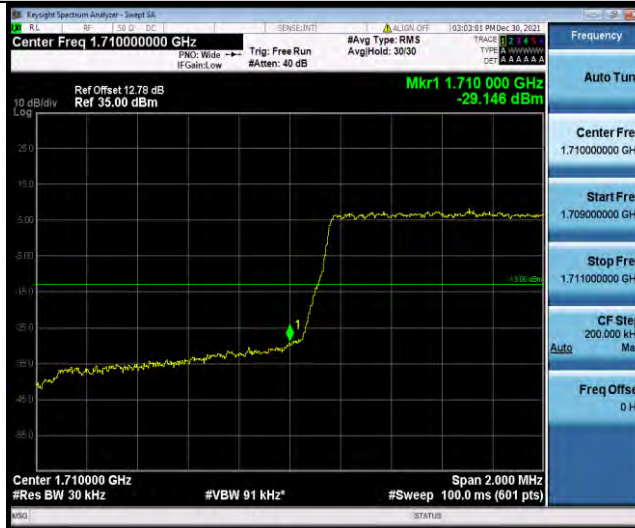

Band66-1.4MHz-16QAM-132665-1RB#5