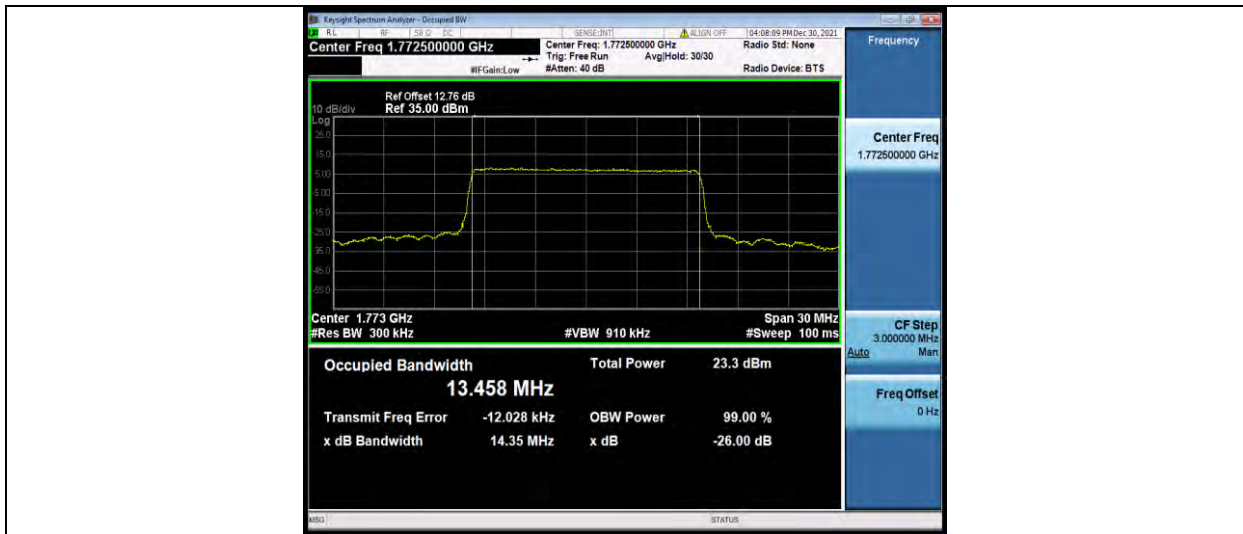

BUREAU VERITAS

Test Report No.: W7L-P22030026-5RF05

Band66-15MHz-16QAM-132047-75RB#0