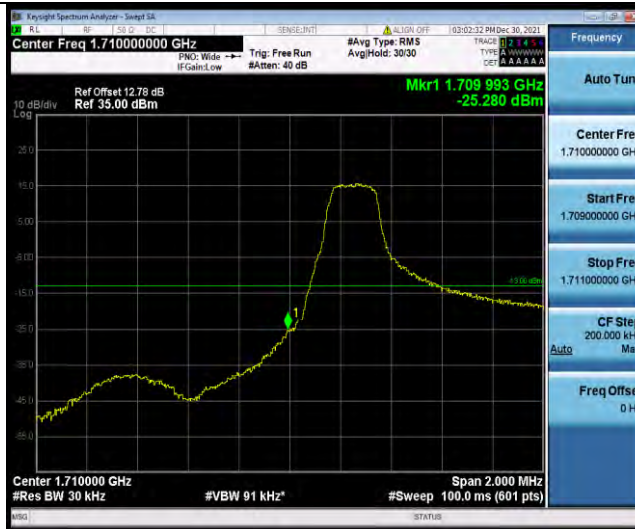

Test Graphs

BUREAU VERITAS

Test Report No.: W7L-P22030026-5RF05

Band66-1.4MHz-QPSK-132665-1RB#5

Band66-1.4MHz-QPSK-132665-6RB#0

Band66-1.4MHz-16QAM-131979-1RB#0

BUREAU VERITAS

Test Report No.: W7L-P22030026-5RF05