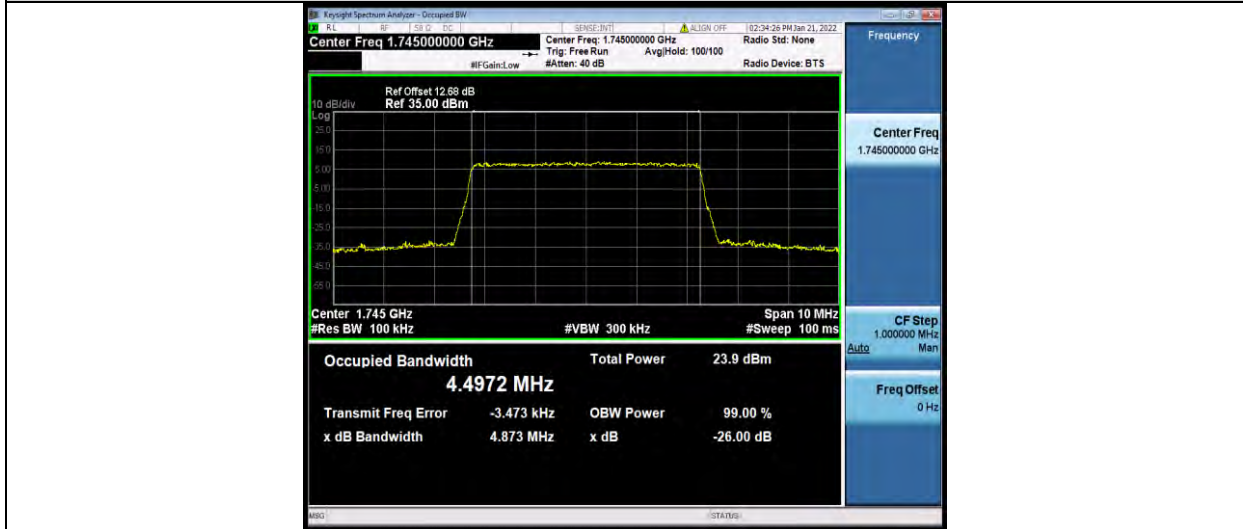

Band66-5MHz-64QAM-132647-25RB#0