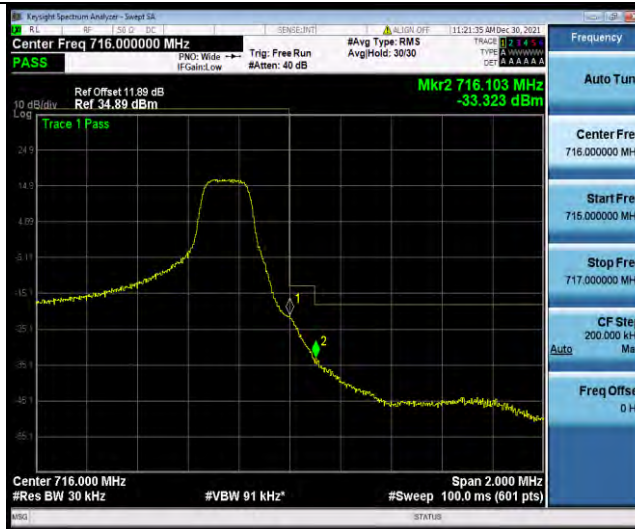

BUREAU VERITAS

Test Report No.: W7L-P22030026-5RF05

Band12-1.4MHz-QPSK-23173-6RB#0