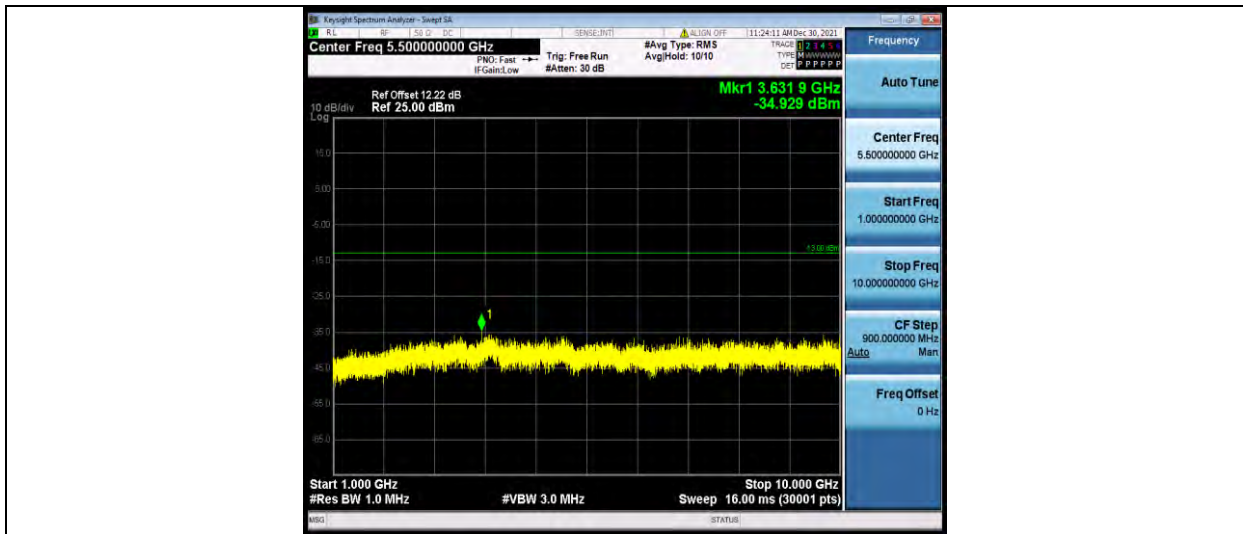

BUREAU VERITAS

Test Report No.: W7L-P22030026-5RF05

Band12-1.4MHz-QPSK-23173-1RB#0-Range1:30~1000MHz