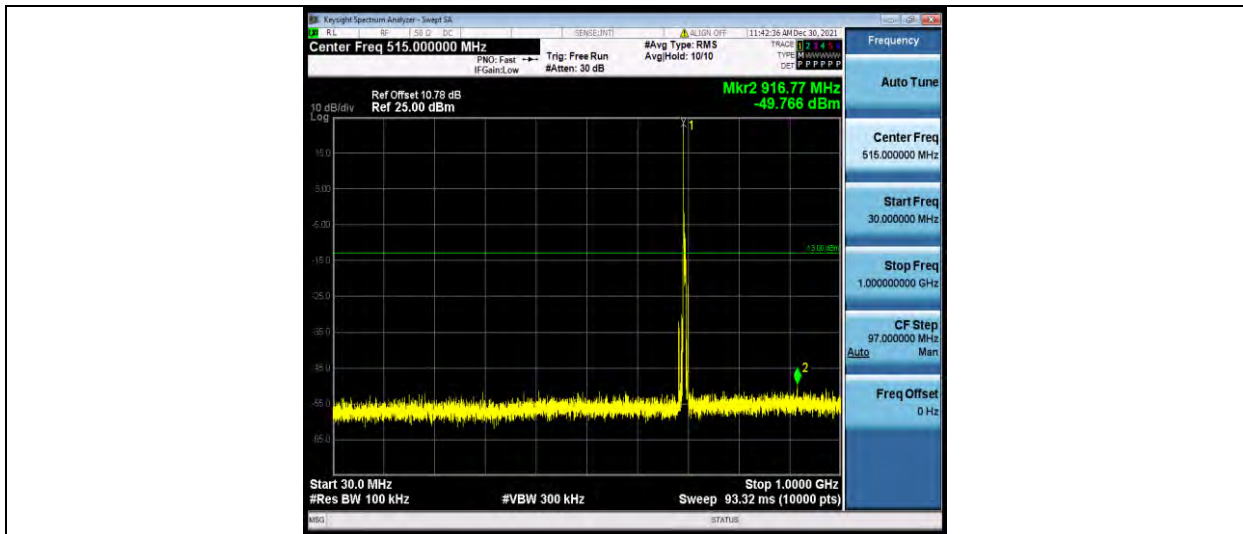

BUREAU VERITAS

Test Report No.: W7L-P22030026-5RF05

Band12-5MHz-16QAM-23035-1RB#0-Range2:1000~10000MHz