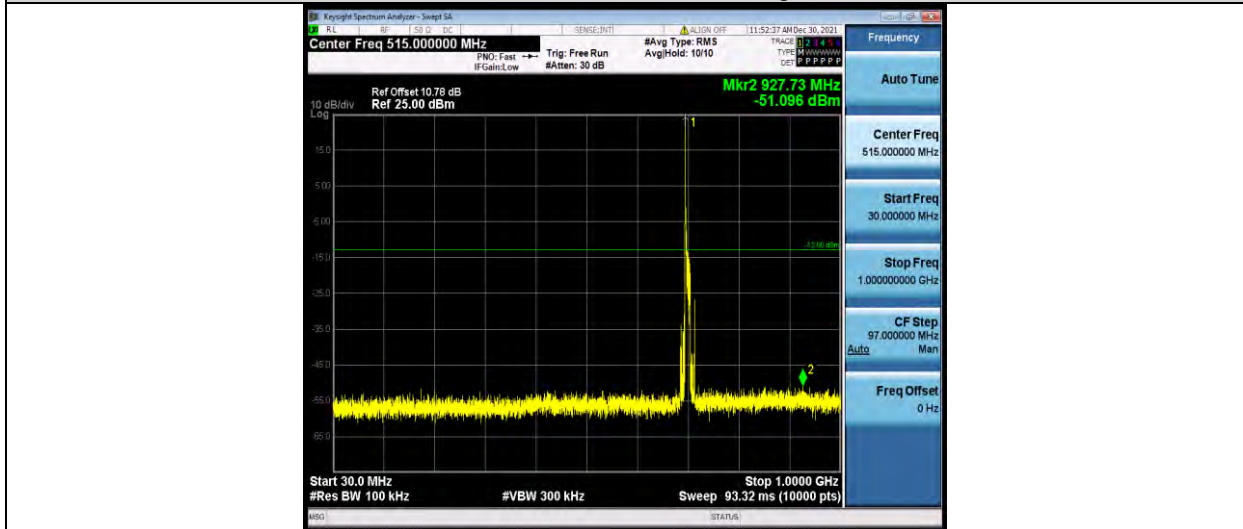

Band12-10MHz-16QAM-23060-1RB#0-Range1:30~1000MHz

BUREAU VERITAS

Test Report No.: W7L-P22030026-5RF05

Band12-10MHz-16QAM-23060-1RB#0-Range2: 1000~10000MHz

Band12-10MHz-16QAM-23095-1RB#0-Range1: 30~1000MHz

Band12-10MHz-16QAM-23095-1RB#0-Range2: 1000~10000MHz