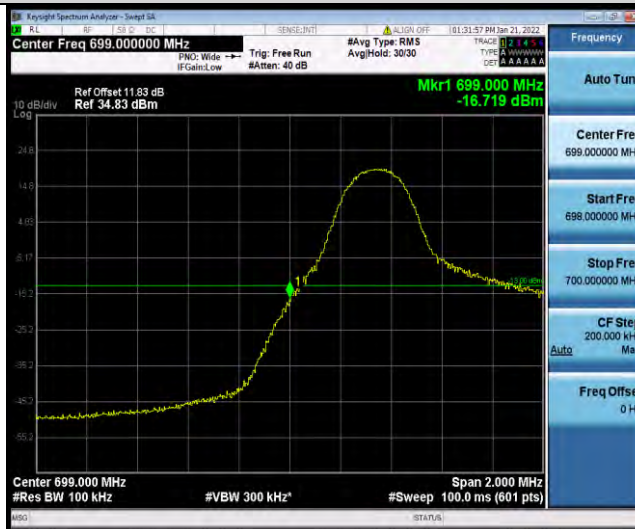

BUREAU VERITAS

Test Report No.: W7L-P22030026-5RF05

Band12-3MHz-64QAM-23165-15RB#0

Band12-5MHz-64QAM-23035-1RB#0

Band12-5MHz-64QAM-23035-25RB#0

BUREAU VERITAS

Test Report No.: W7L-P22030026-5RF05

Band12-5MHz-64QAM-23155-1RB#24