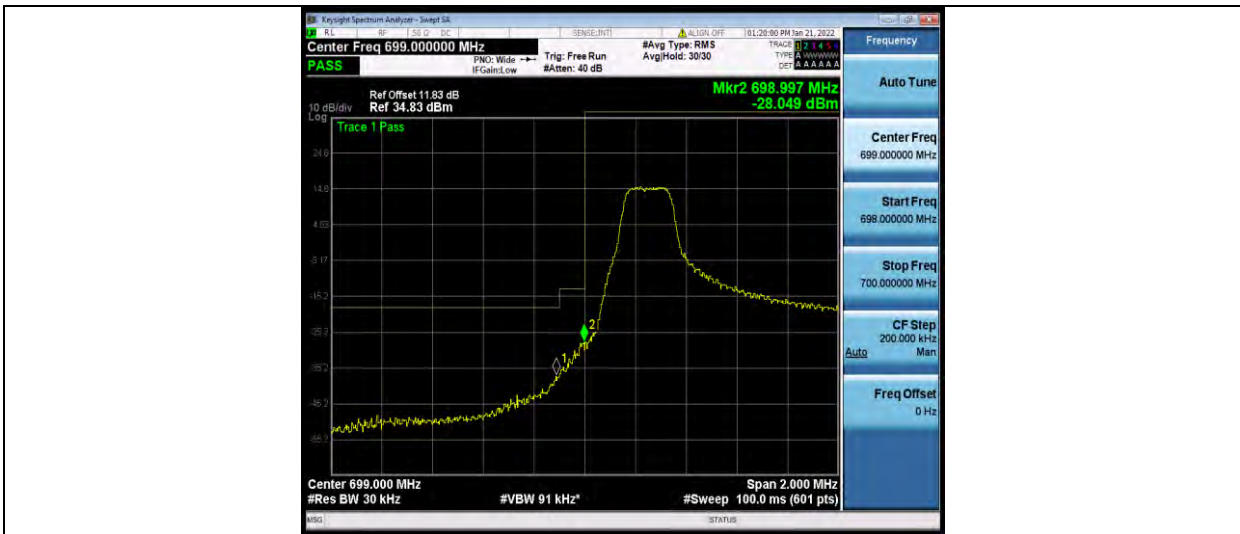

BUREAU VERITAS

Test Report No.: W7L-P22030026-5RF05

Band12-10MHz-16QAM-23130-1RB#49

Band12-10MHz-16QAM-23130-50RB#0

Band12-1.4MHz-64QAM-23017-1RB#0

BUREAU VERITAS

Test Report No.: W7L-P22030026-5RF05

Band12-1.4MHz-64QAM-23017-6RB#0