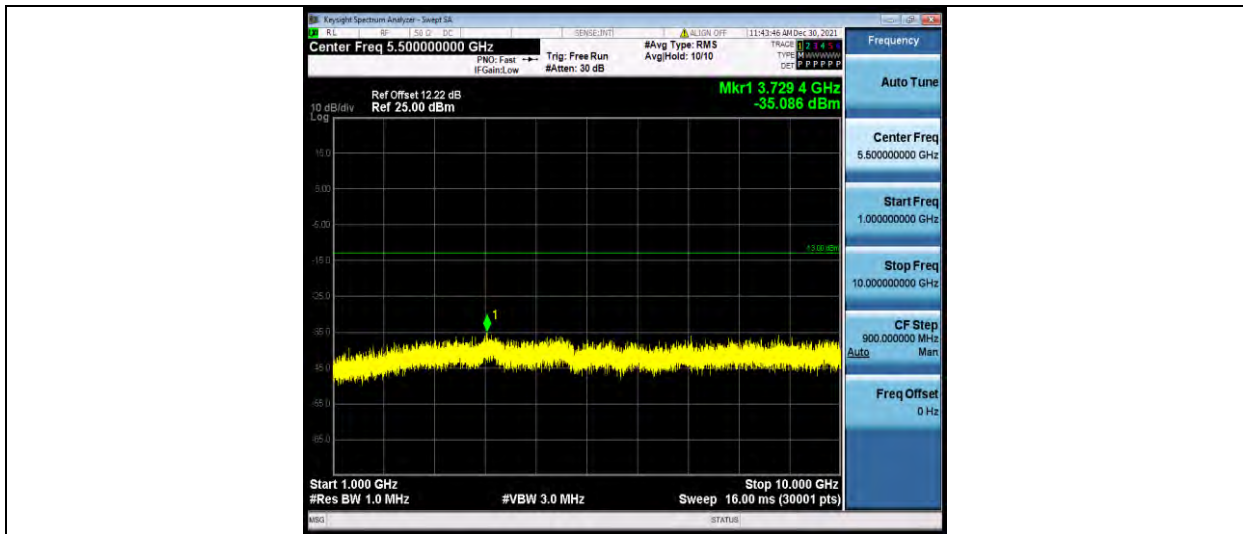

Test Report No.: W7L-P22030026-5RF05

Band12-5MHz-16QAM-23035-1RB#0-Range2:1000~10000MHz

Band12-5MHz-16QAM-23095-1RB#0-Range1:30~1000MHz

Band12-5MHz-16QAM-23095-1RB#0-Range2:1000~10000MHz

BUREAU VERITAS

Test Report No.: W7L-P22030026-5RF05