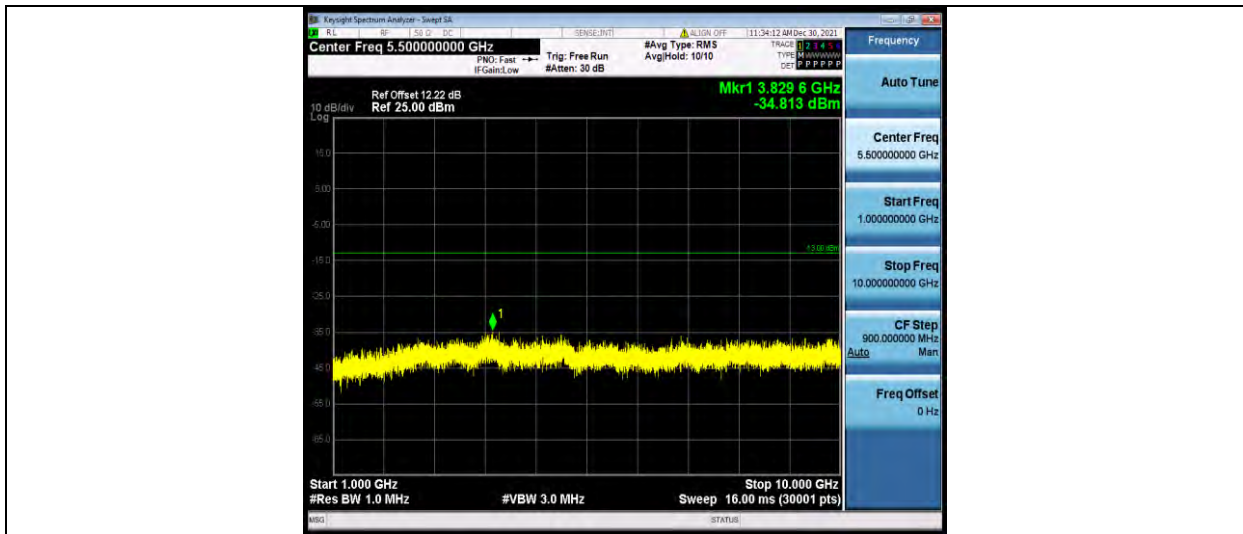

BUREAU VERITAS

Test Report No.: W7L-P22030026-5RF05

Band12-3MHz-16QAM-23165-1RB#0-Range1:30~1000MHz