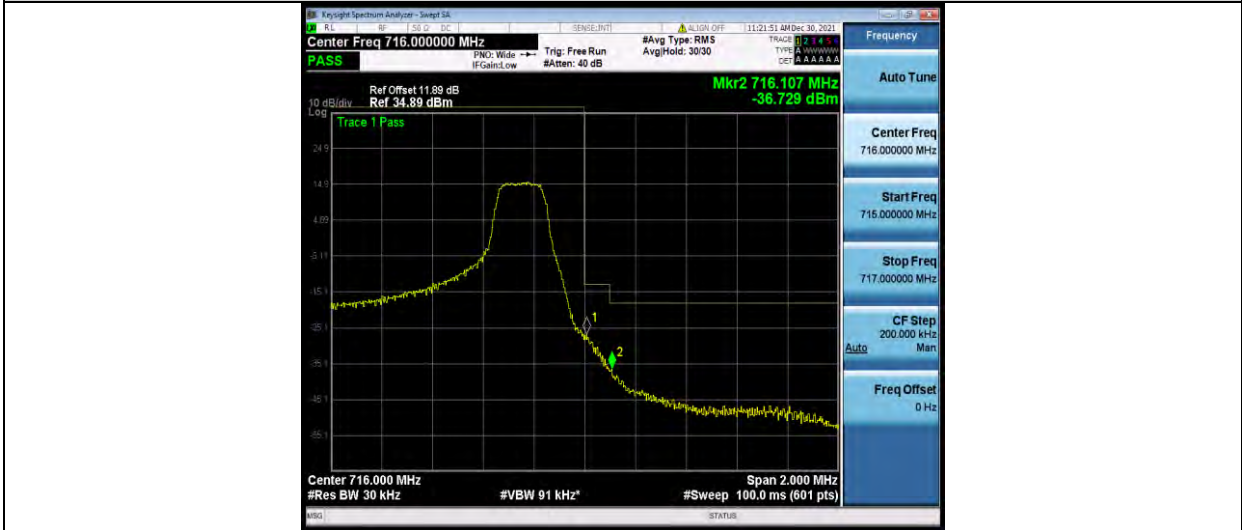

Band12-1.4MHz-16QAM-23173-6RB#0