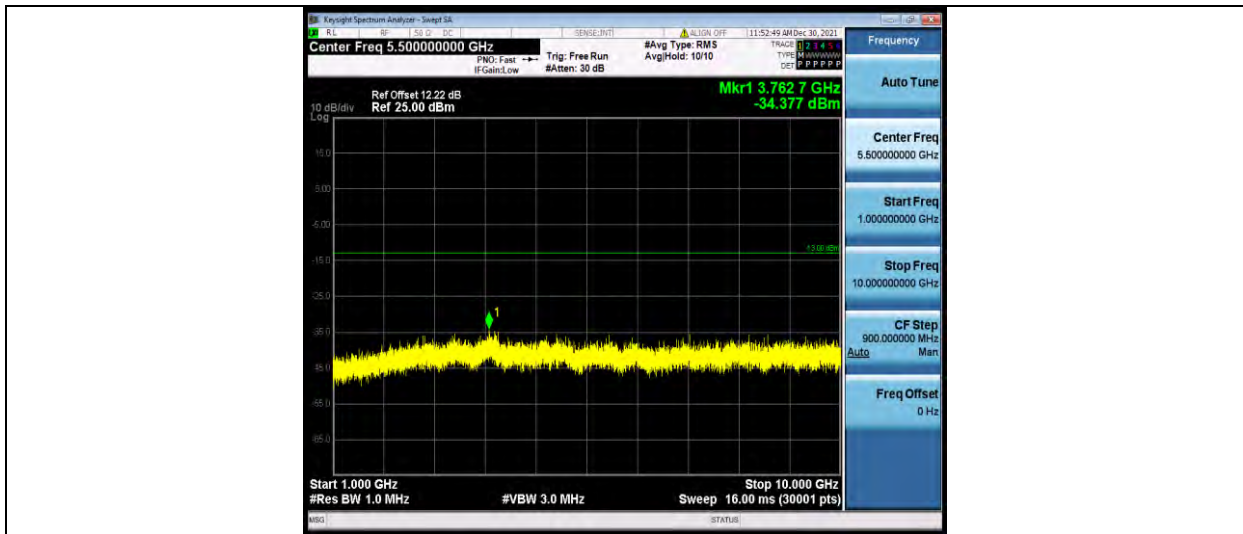

BUREAU VERITAS

Test Report No.: W7L-P22030026-5RF05

Band12-10MHz-16QAM-23130-1RB#0-Range1:30~1000MHz