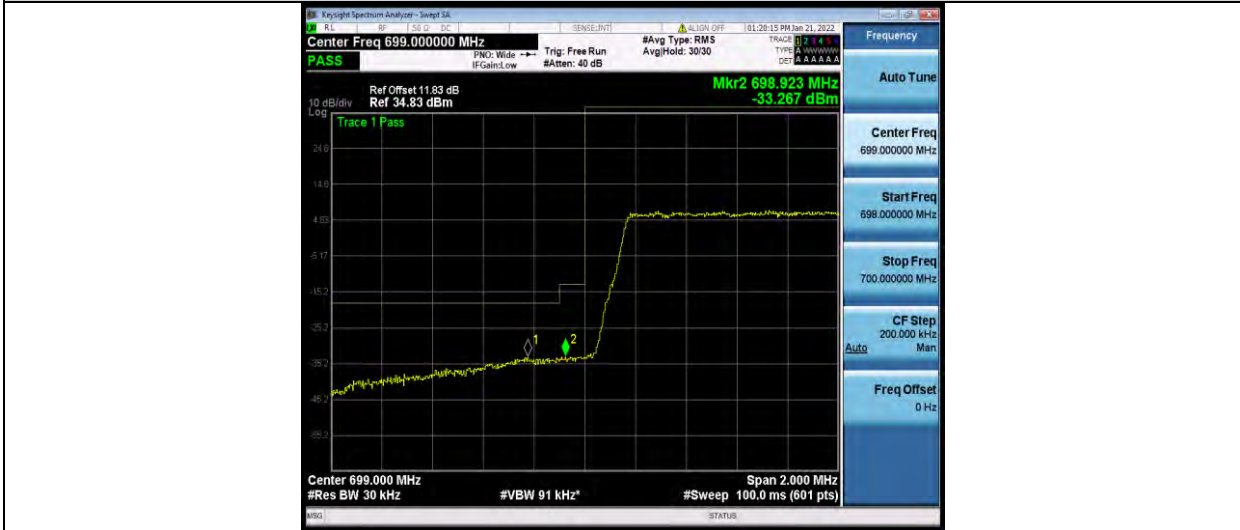

BUREAU VERITAS

Test Report No.: W7L-P22030026-5RF05

Band12-10MHz-16QAM-23130-1RB#49

Band12-10MHz-16QAM-23130-50RB#0

Band12-1.4MHz-64QAM-23017-1RB#0

BUREAU VERITAS

Test Report No.: W7L-P22030026-5RF05

Band12-1.4MHz-64QAM-23017-6RB#0