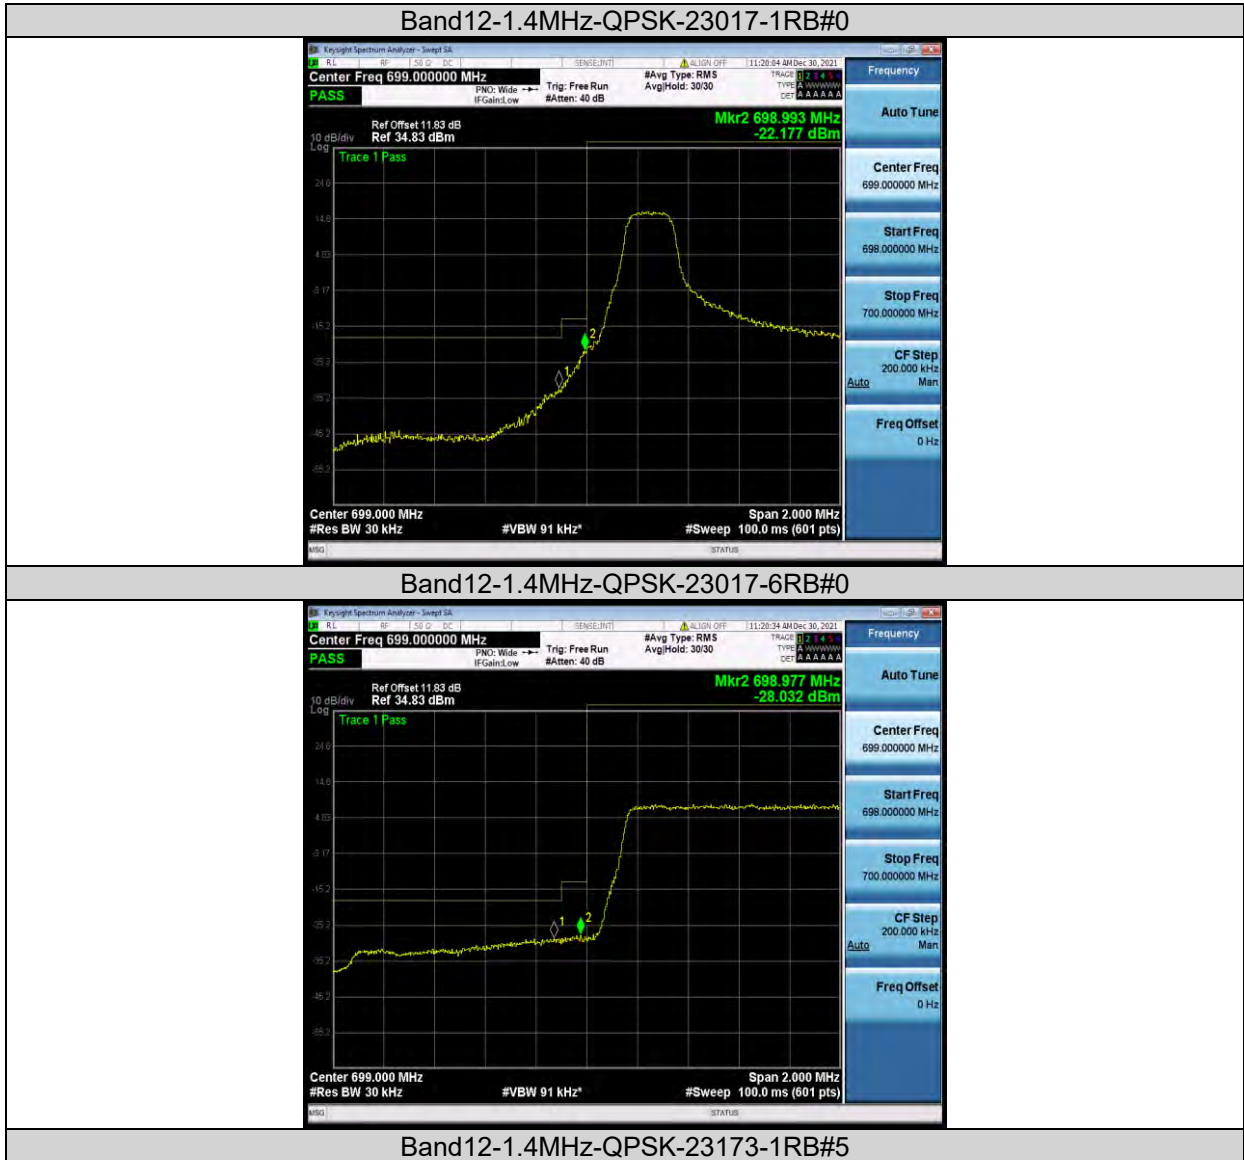

**BUREAU
VERITAS**

Test Report No.: W7L-P22030026-5RF05

Band12	10MHz	64QAM	23060	1RB#0	-24.73,-19.22	PASS
Band12	10MHz	64QAM	23060	50RB#0	-33.75,-31.02	PASS
Band12	10MHz	64QAM	23130	1RB#49	-18.43,-24.44	PASS
Band12	10MHz	64QAM	23130	50RB#0	-30.18,-33.05	PASS

Test Graphs