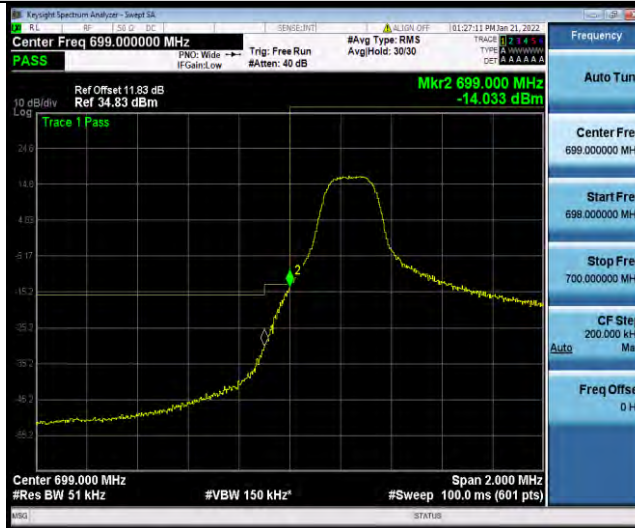

Band12-3MHz-64QAM-23025-15RB#0