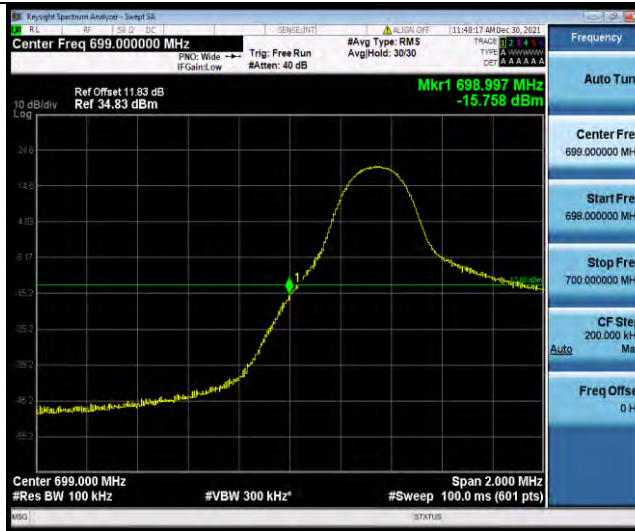

BUREAU VERITAS

Test Report No.: W7L-P22030026-5RF05

Band12-5MHz-16QAM-23035-25RB#0