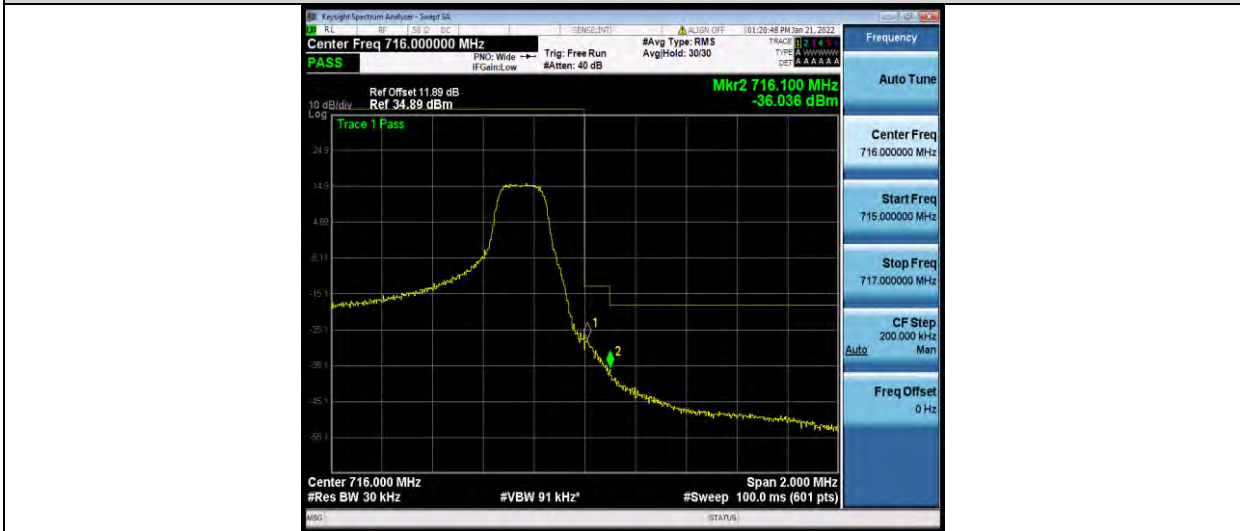

Band12-1.4MHz-64QAM-23173-6RB#0