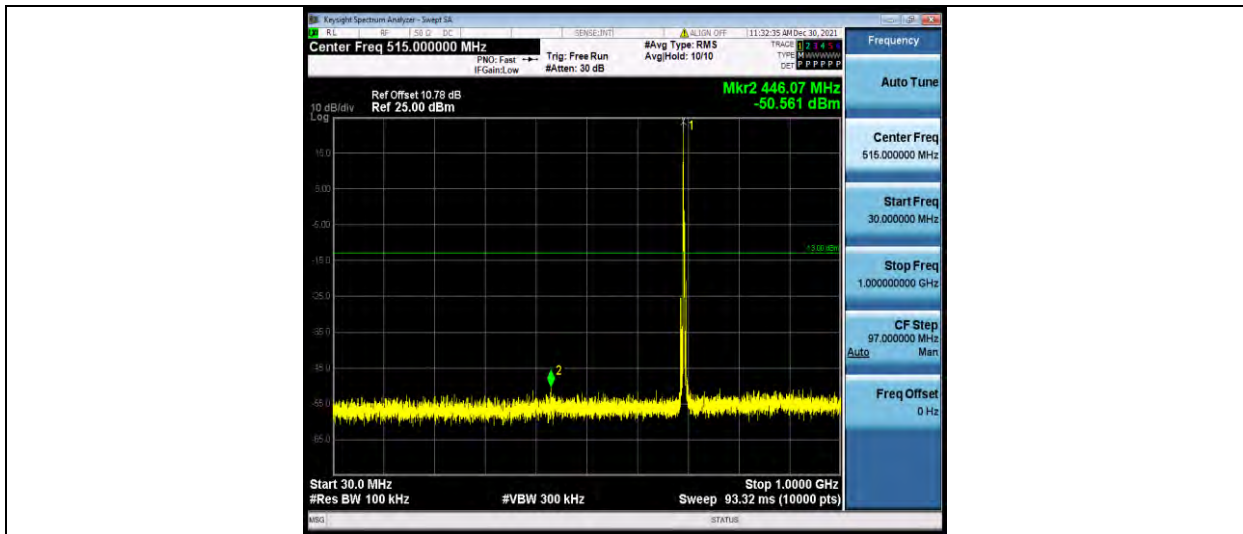

BUREAU VERITAS

Test Report No.: W7L-P22030026-5RF05

Band12-3MHz-QPSK-23025-1RB#0-Range2: 1000~10000MHz