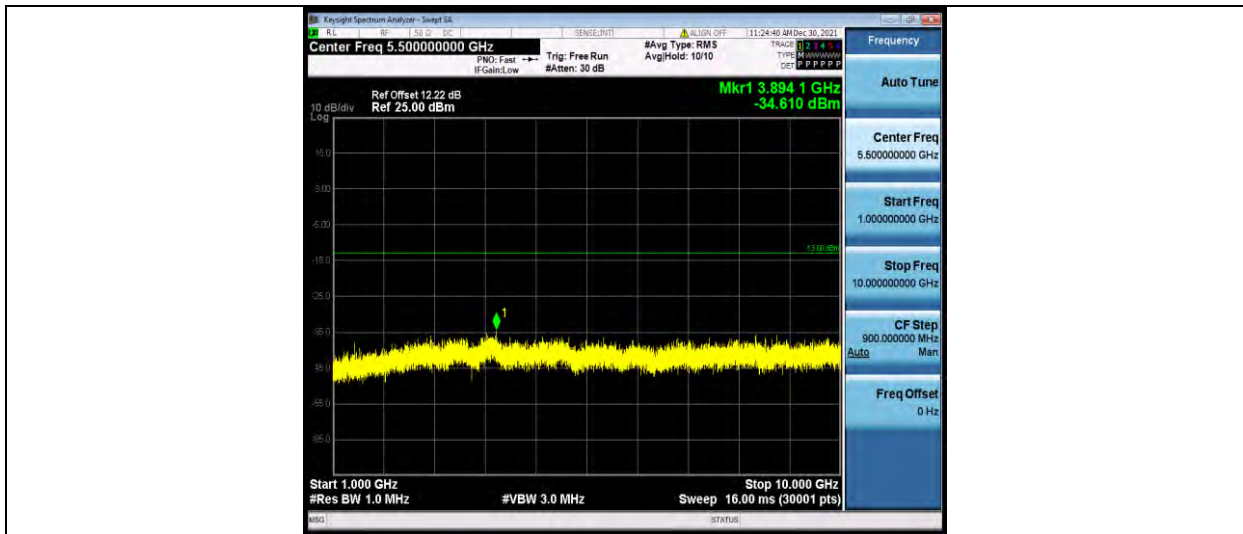

BUREAU VERITAS

Test Report No.: W7L-P22030026-5RF05

Band12-1.4MHz-16QAM-23173-1RB#0-Range1:30~1000MHz