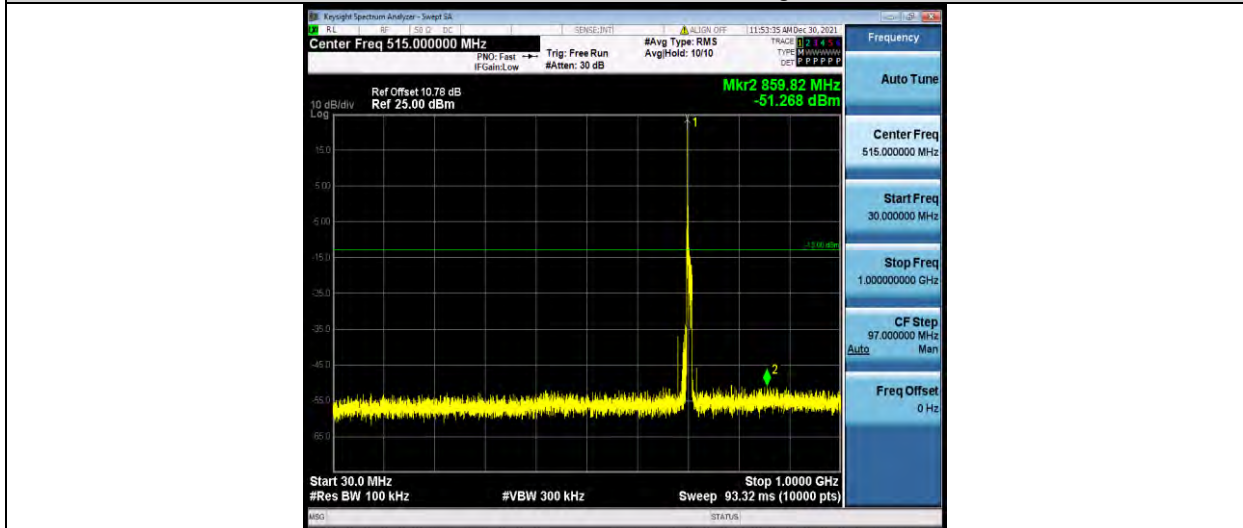

Band12-10MHz-16QAM-23130-1RB#0-Range2:1000~10000MHz