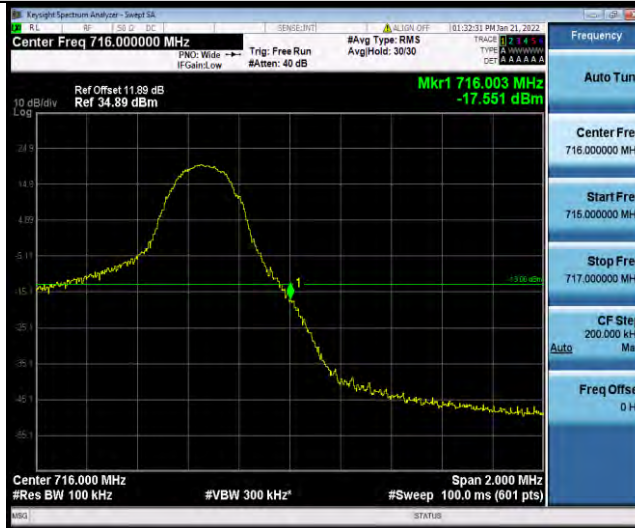

BUREAU VERITAS

Test Report No.: W7L-P22030026-5RF05

Band12-3MHz-64QAM-23165-15RB#0

Band12-5MHz-64QAM-23035-1RB#0

Band12-5MHz-64QAM-23035-25RB#0

BUREAU VERITAS

Test Report No.: W7L-P22030026-5RF05

Band12-5MHz-64QAM-23155-1RB#24