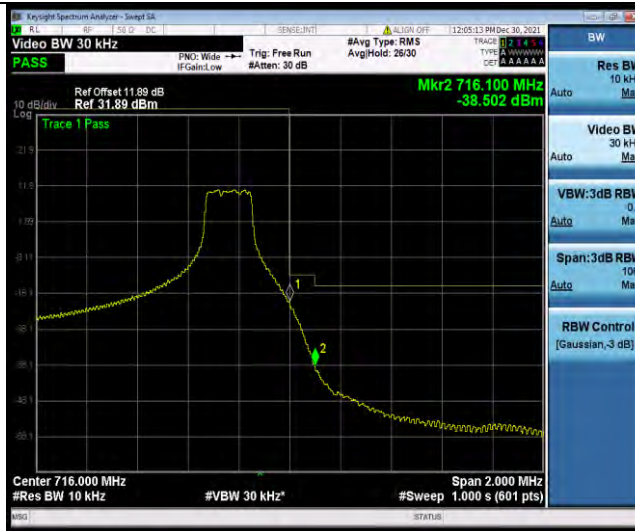

BUREAU VERITAS

Test Report No.: W7L-P22030026-5RF05

Band12-3MHz-16QAM-23025-1RB#0

Band12-3MHz-16QAM-23025-15RB#0

Band12-3MHz-16QAM-23165-1RB#14

BUREAU VERITAS

Test Report No.: W7L-P22030026-5RF05

Band12-3MHz-16QAM-23165-15RB#0