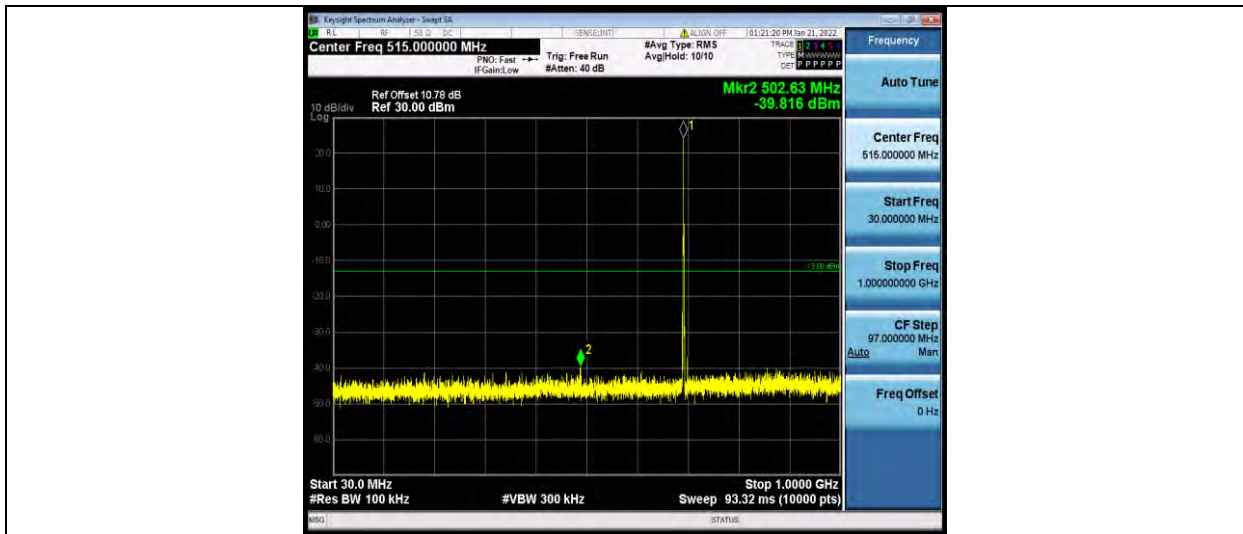

BUREAU VERITAS

Test Report No.: W7L-P22030026-5RF05

Band12-1.4MHz-64QAM-23017-1RB#0-Range2:1000~10000MHz