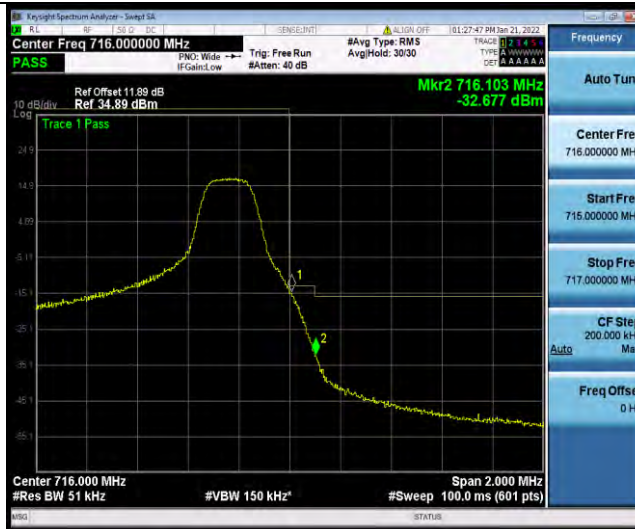

BUREAU VERITAS

Test Report No.: W7L-P22030026-5RF05

Band12-3MHz-64QAM-23165-15RB#0