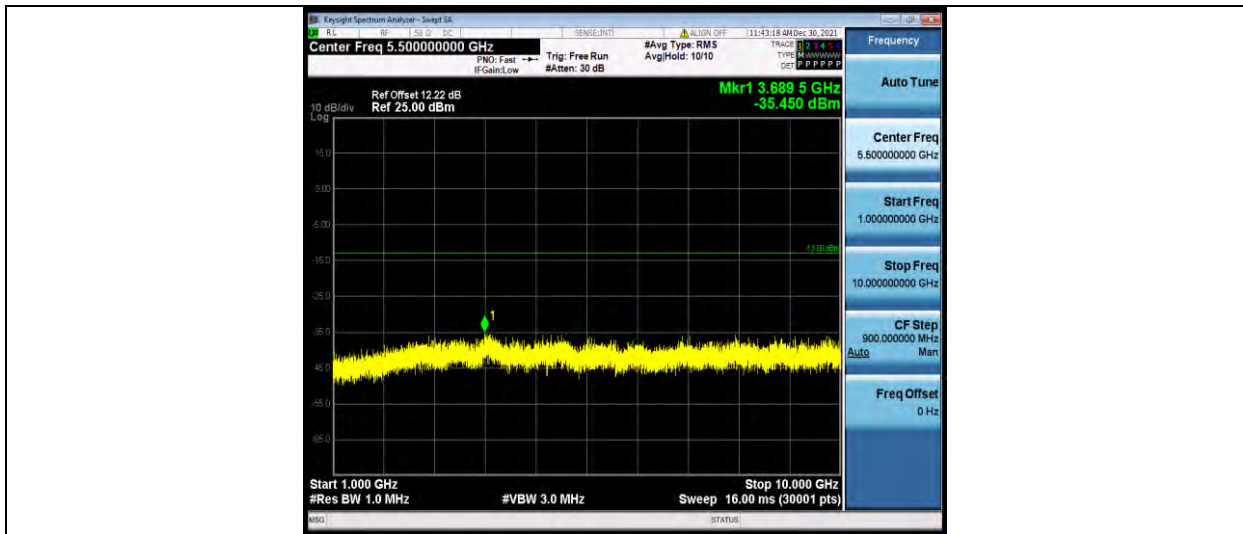

BUREAU VERITAS

Test Report No.: W7L-P22030026-5RF05

Band12-5MHz-QPSK-23155-1RB#0-Range1:30~1000MHz