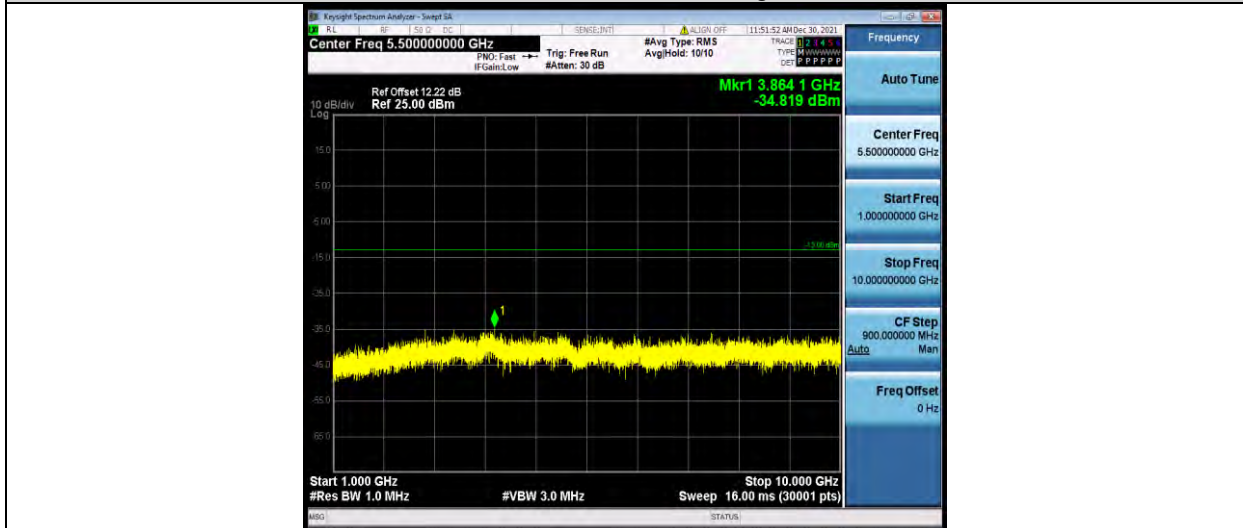

Band12-10MHz-16QAM-23060-1RB#0-Range1:30~1000MHz

BUREAU VERITAS

Test Report No.: W7L-P22030026-5RF05

Band12-10MHz-16QAM-23060-1RB#0-Range2: 1000~10000MHz

Band12-10MHz-16QAM-23095-1RB#0-Range1: 30~1000MHz

Band12-10MHz-16QAM-23095-1RB#0-Range2: 1000~10000MHz