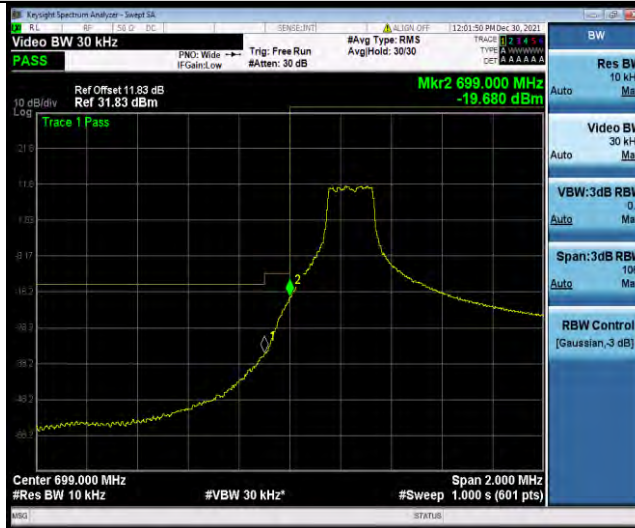

Band12-3MHz-16QAM-23025-15RB#0