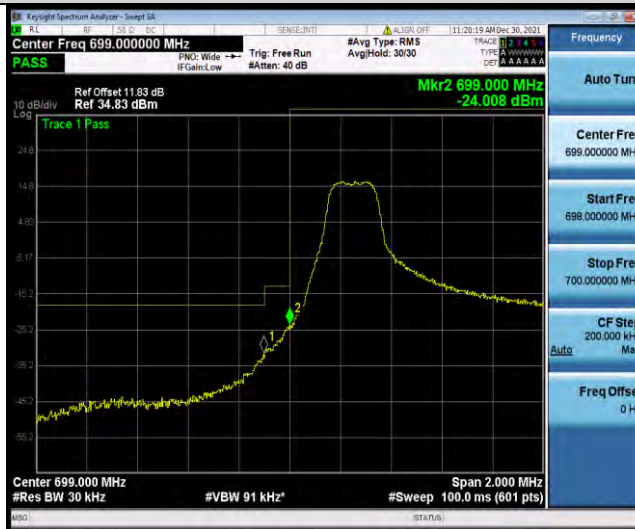

Test Graphs

BUREAU VERITAS

Test Report No.: W7L-P22030026-5RF05

Band12-1.4MHz-QPSK-23173-6RB#0

Band12-1.4MHz-16QAM-23017-1RB#0

Band12-1.4MHz-16QAM-23017-6RB#0

BUREAU VERITAS

Test Report No.: W7L-P22030026-5RF05