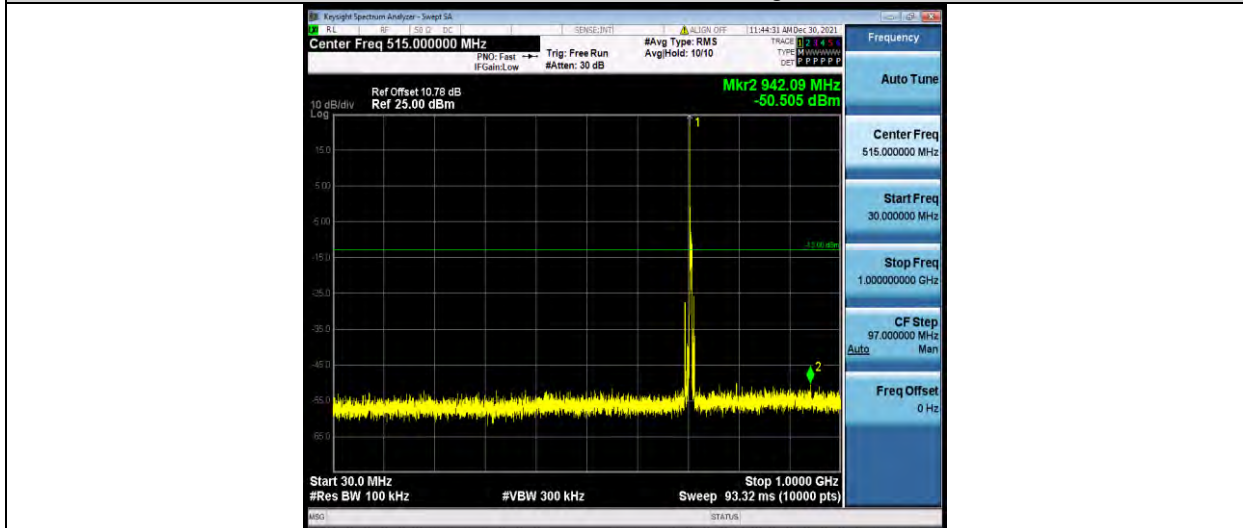

Band12-5MHz-16QAM-23155-1RB#0-Range2:1000~10000MHz