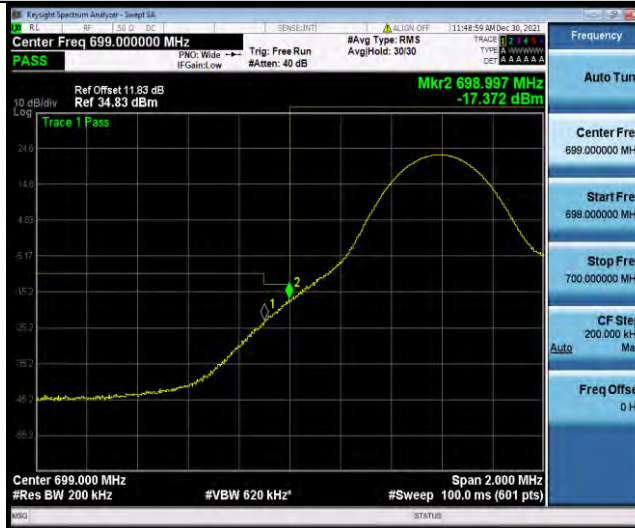

Test Report No.: W7L-P22030026-5RF05

Band12-5MHz-16QAM-23035-25RB#0

Band12-5MHz-16QAM-23155-1RB#24

Band12-5MHz-16QAM-23155-25RB#0

BUREAU VERITAS

Test Report No.: W7L-P22030026-5RF05

Band12-10MHz-QPSK-23060-1RB#0