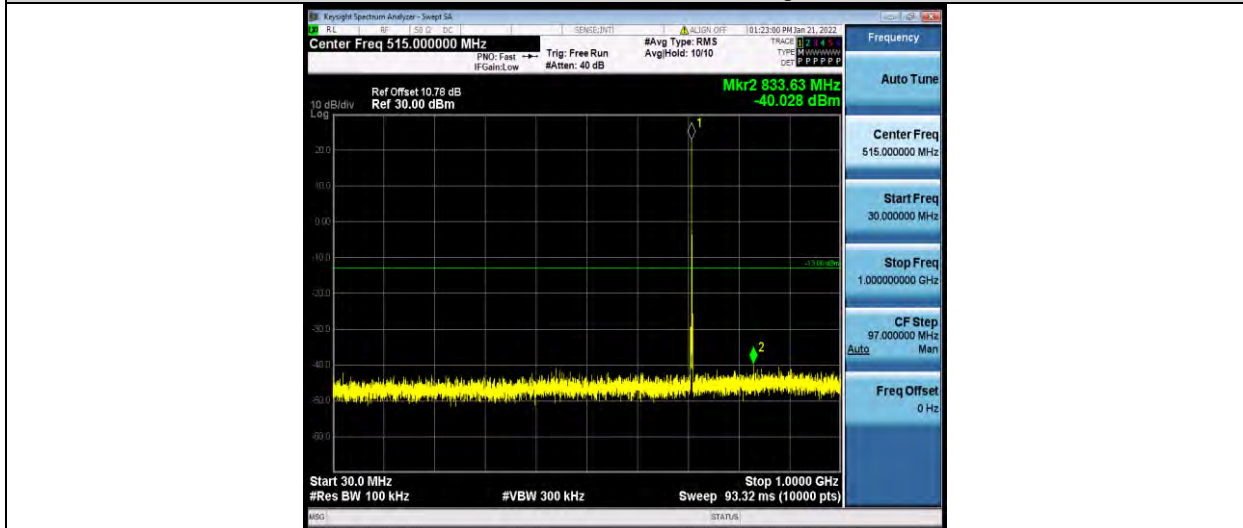

Band12-1.4MHz-64QAM-23173-1RB#0-Range2:100~1000MHz