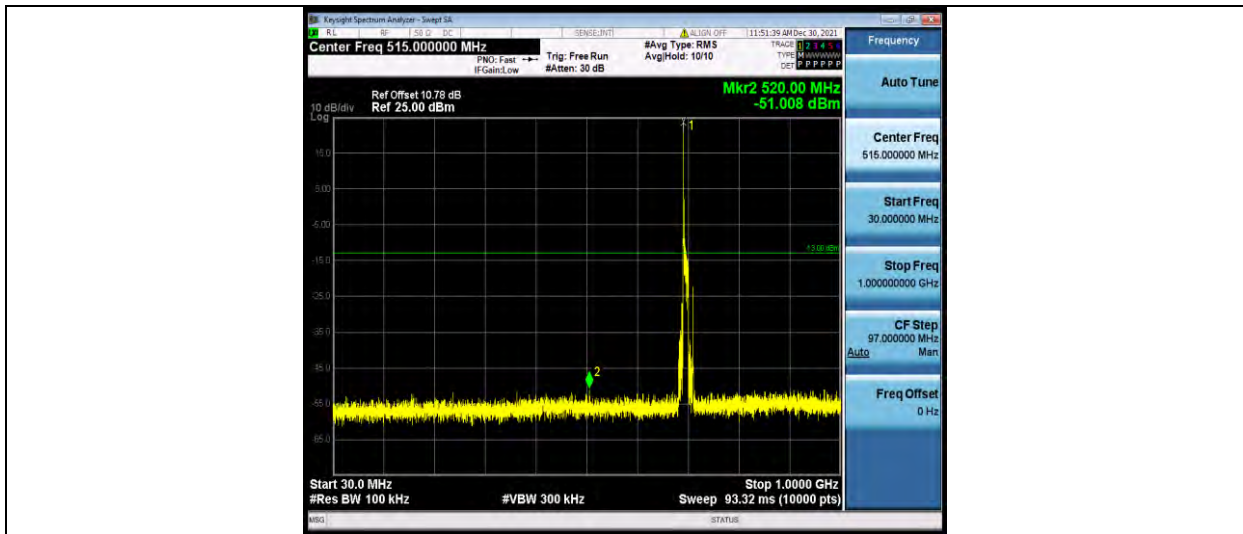

BUREAU VERITAS

Test Report No.: W7L-P22030026-5RF05

Band12-10MHz-16QAM-23060-1RB#0-Range2: 1000~10000MHz