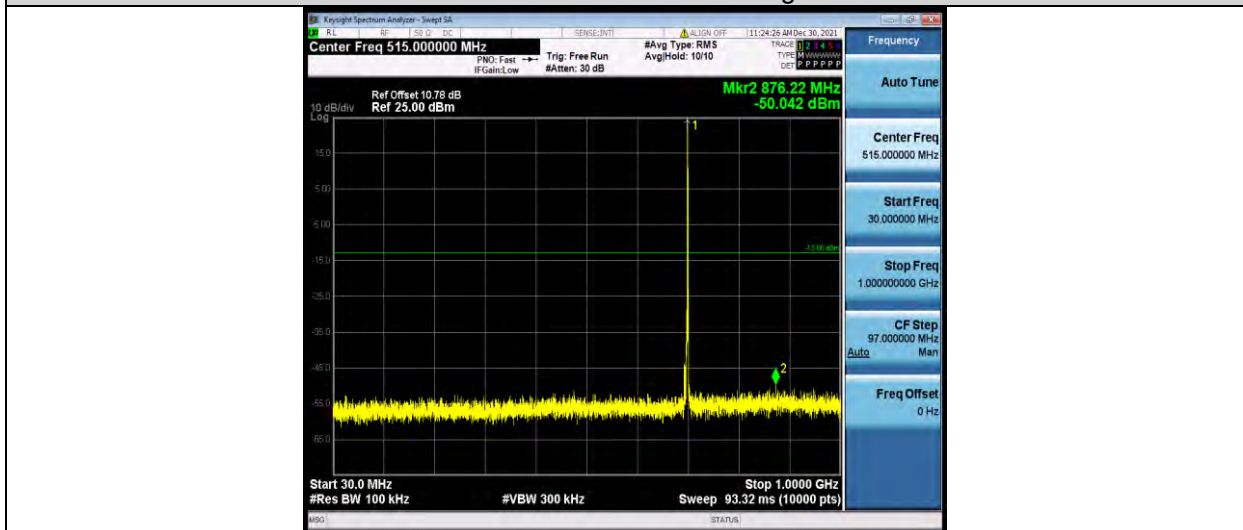

BUREAU VERITAS

Test Report No.: W7L-P22030026-5RF05

Band12-1.4MHz-16QAM-23017-1RB#0-Range2:1000~10000MHz

Band12-1.4MHz-16QAM-23095-1RB#0-Range1:30~1000MHz

Band12-1.4MHz-16QAM-23095-1RB#0-Range2:1000~10000MHz