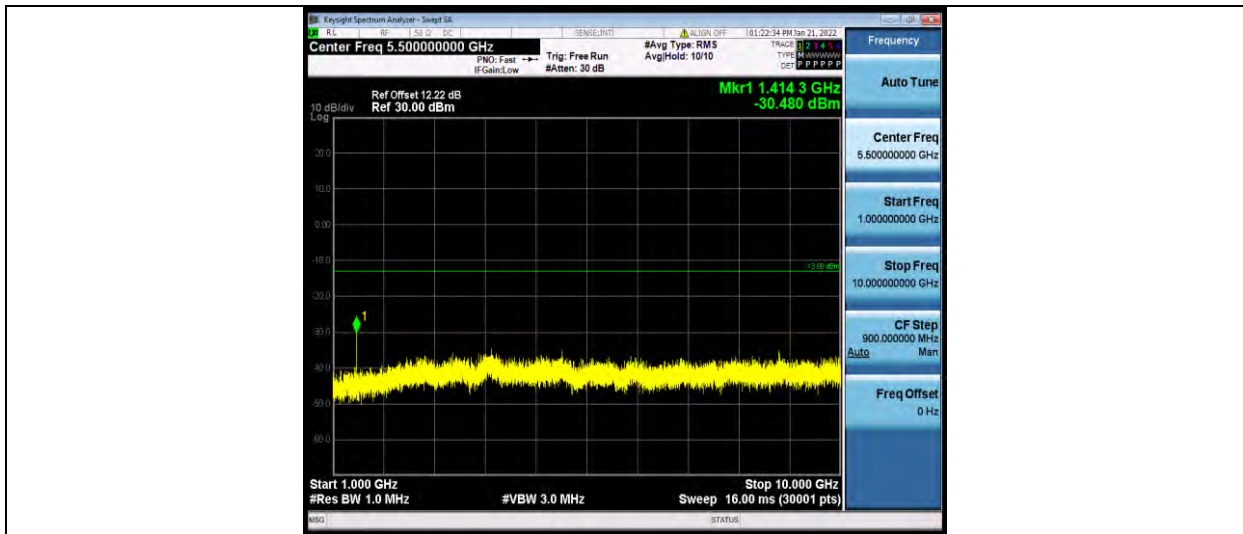

BUREAU VERITAS

Test Report No.: W7L-P22030026-5RF05

Band12-1.4MHz-64QAM-23173-1RB#0-Range1:30~1000MHz