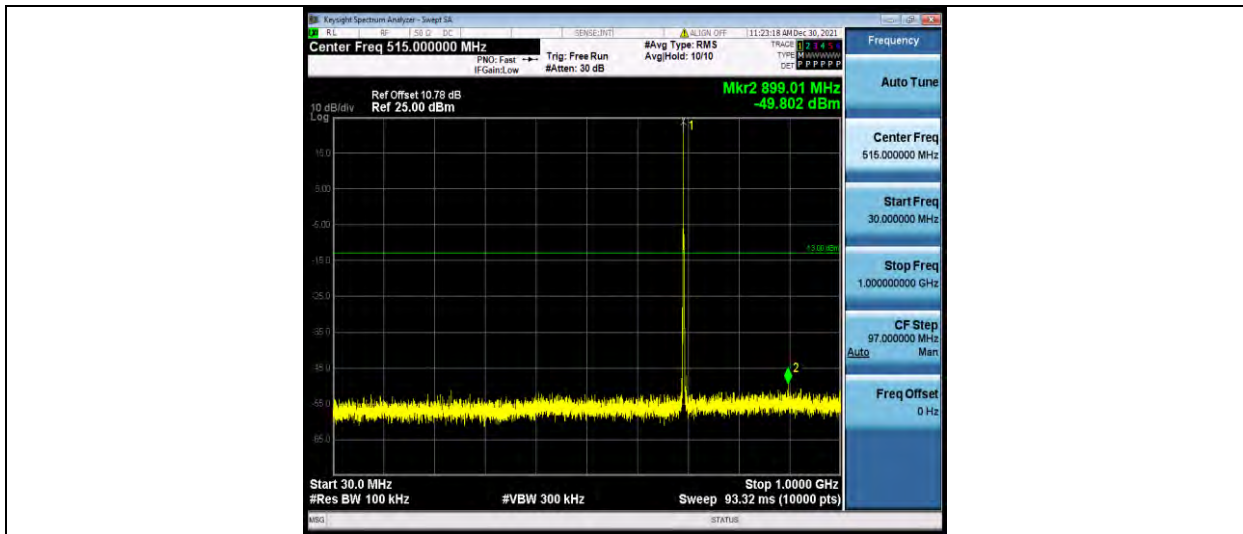

BUREAU VERITAS

Test Report No.: W7L-P22030026-5RF05

Band12-1.4MHz-16QAM-23017-1RB#0-Range2:1000~10000MHz