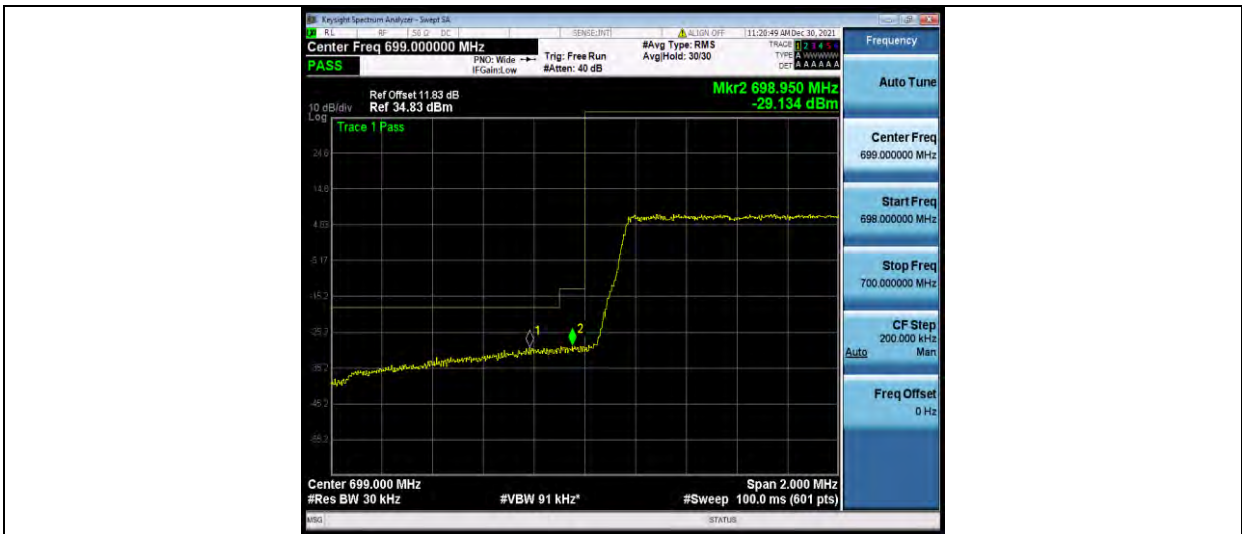

Test Graphs

BUREAU VERITAS

Test Report No.: W7L-P22030026-5RF05

Band12-1.4MHz-QPSK-23173-6RB#0

Band12-1.4MHz-16QAM-23017-1RB#0

Band12-1.4MHz-16QAM-23017-6RB#0

BUREAU VERITAS

Test Report No.: W7L-P22030026-5RF05