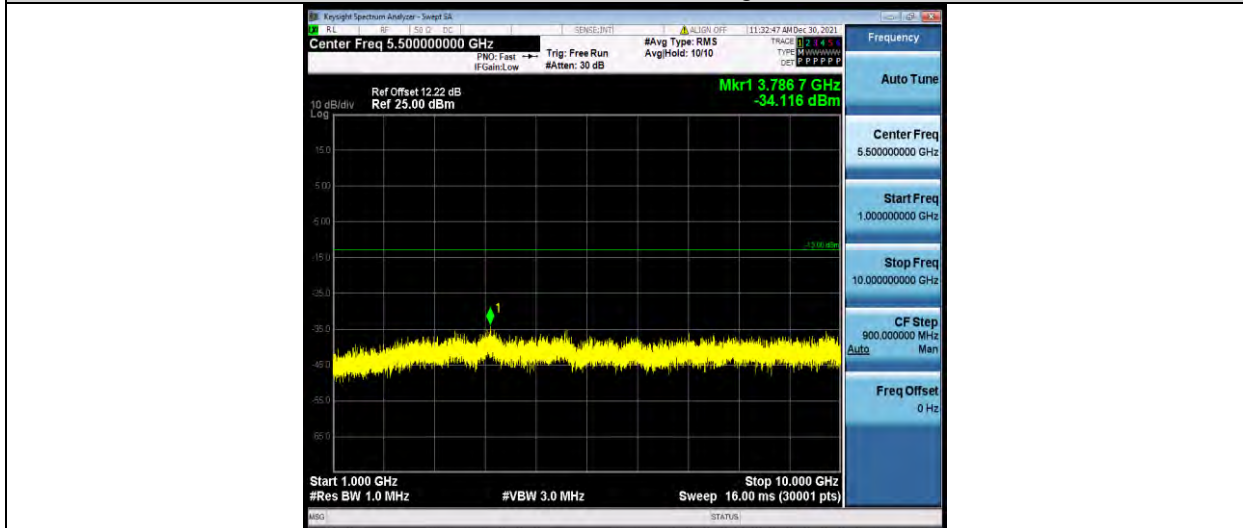

Band12-3MHz-QPSK-23095-1RB#0-Range1: 30~1000MHz