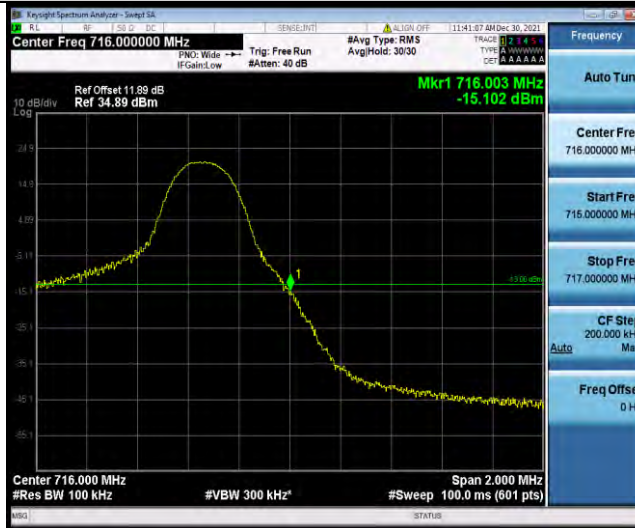

Band12-5MHz-QPSK-23035-1RB#0

Band12-5MHz-QPSK-23035-25RB#0

BUREAU VERITAS

Test Report No.: W7L-P22030026-5RF05

Band12-5MHz-QPSK-23155-1RB#24

Band12-5MHz-QPSK-23155-25RB#0

Band12-5MHz-16QAM-23035-1RB#0

BUREAU VERITAS