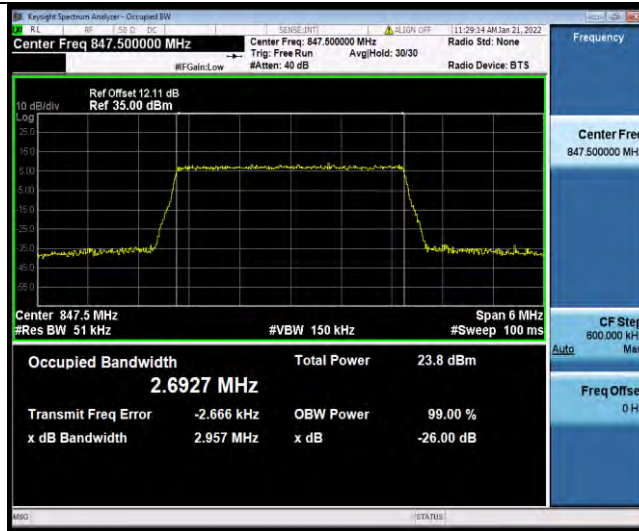

BUREAU VERITAS

Test Report No.: W7L-P22030026-5RF03

Band5-3MHz-64QAM-20415-15RB#0

Band5-3MHz-64QAM-20525-15RB#0

Band5-3MHz-64QAM-20635-15RB#0

BUREAU VERITAS

Test Report No.: W7L-P22030026-5RF03

Band5-5MHz-64QAM-20425-25RB#0