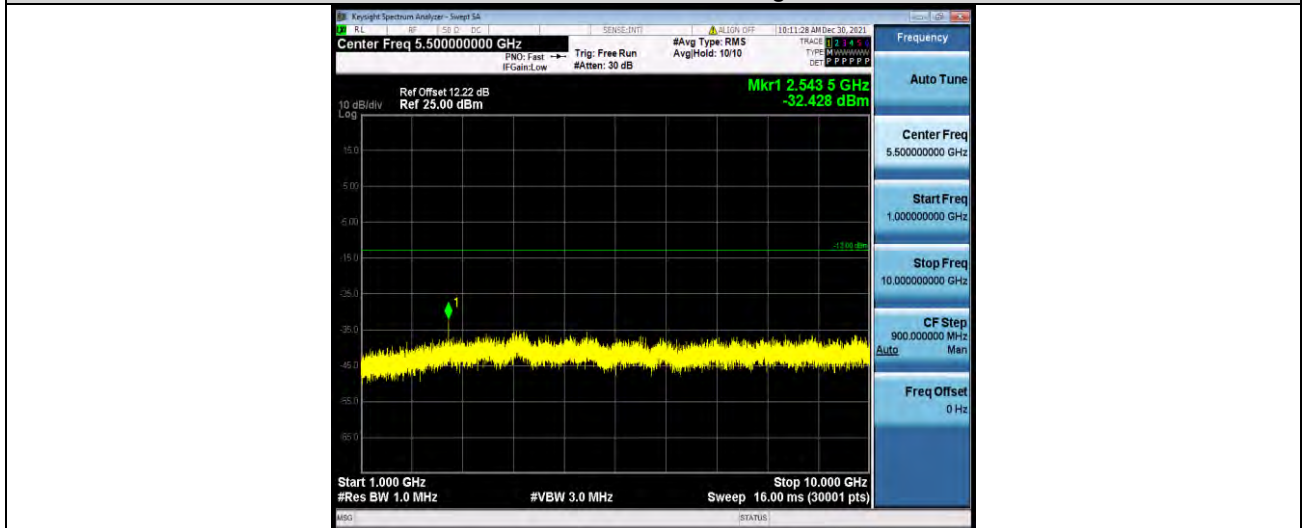

Band5-1.4MHz-16QAM-20407-1RB#0-Range1:30~1000MHz