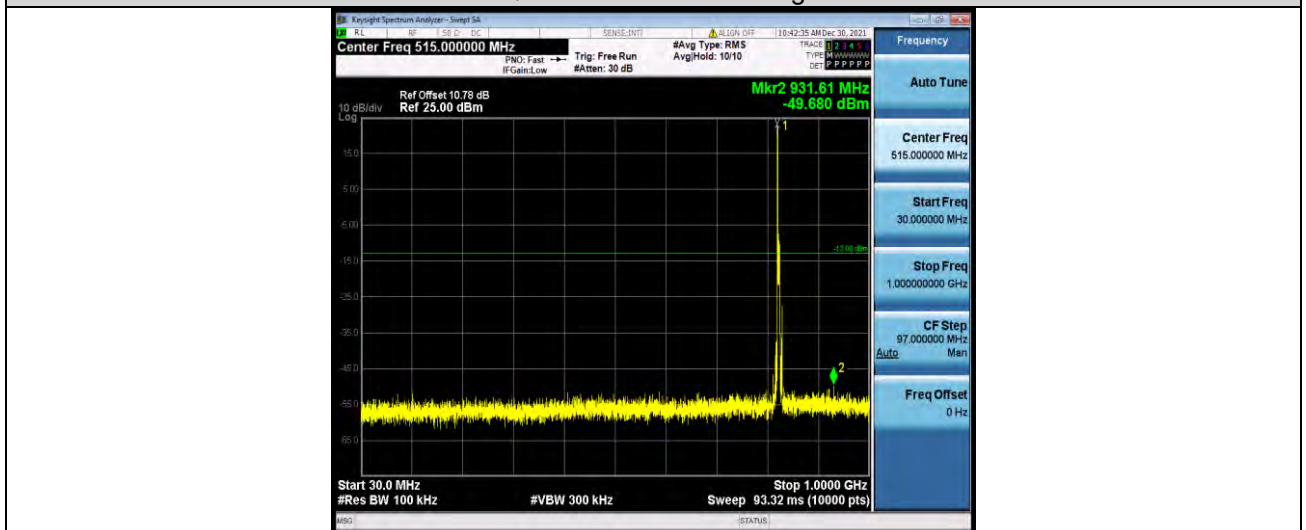

Band5-5MHz-16QAM-20425-1RB#0-Range2:1000~10000MHz