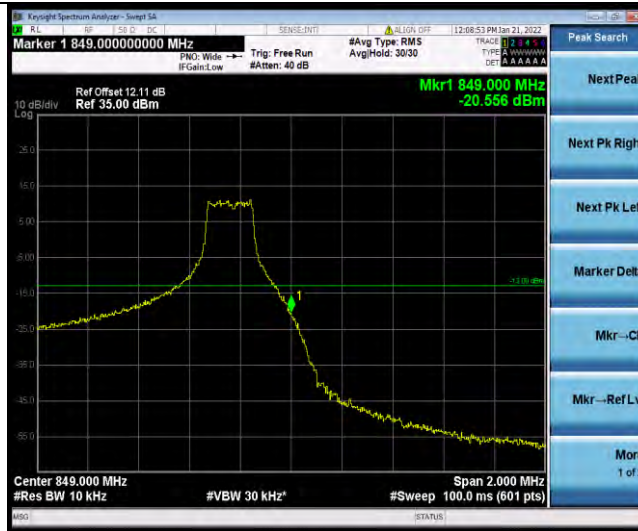

BUREAU VERITAS

Test Report No.: W7L-P22030026-5RF03

Band5-3MHz-64QAM-20635-15RB#0