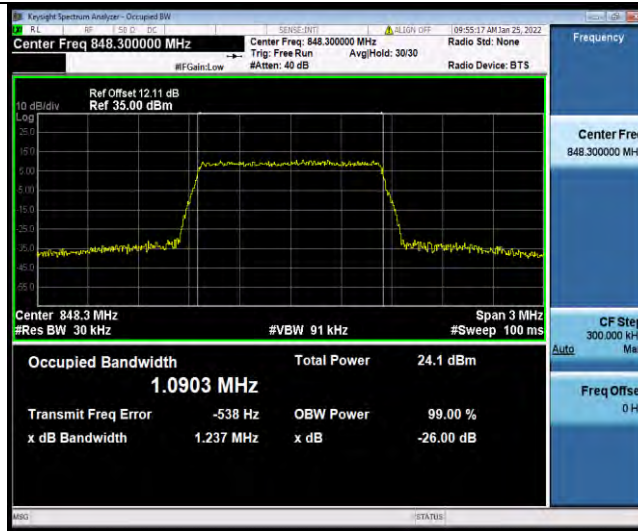

BUREAU VERITAS

Test Report No.: W7L-P22030026-5RF03

Band5-3MHz-64QAM-20415-15RB#0

Band5-3MHz-64QAM-20525-15RB#0

Band5-3MHz-64QAM-20635-15RB#0

BUREAU VERITAS

Test Report No.: W7L-P22030026-5RF03

Band5-5MHz-64QAM-20425-25RB#0