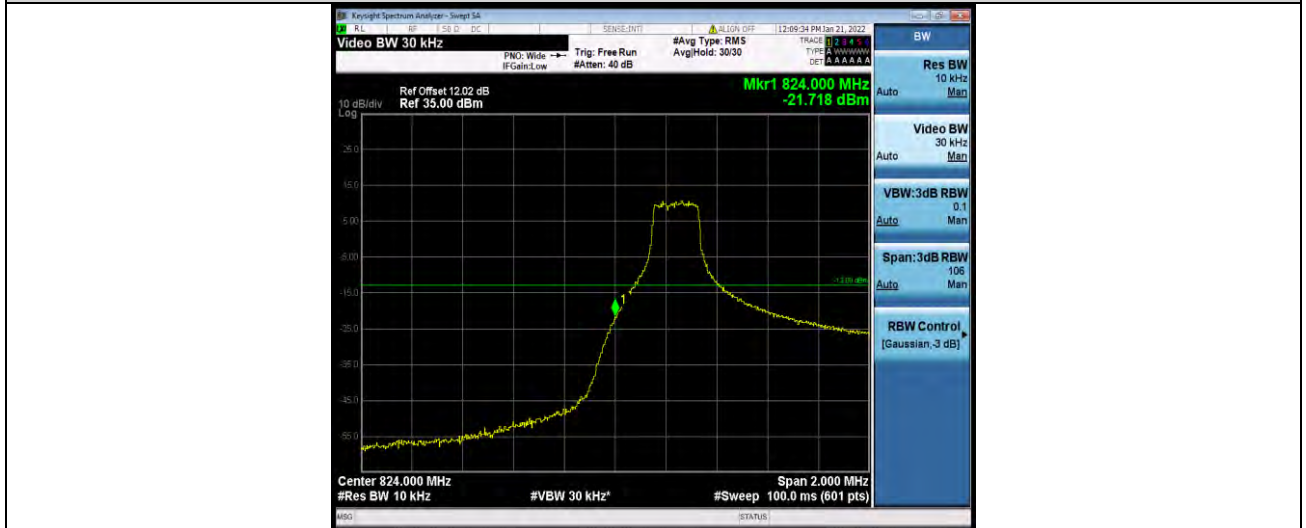

Band5-1.4MHz-64QAM-20643-1RB#5

Band5-1.4MHz-64QAM-20643-6RB#0

BUREAU VERITAS

Test Report No.: W7L-P22030026-5RF03

Band5-3MHz-64QAM-20415-1RB#0

Band5-3MHz-64QAM-20415-15RB#0

Band5-3MHz-64QAM-20635-1RB#14

BUREAU VERITAS