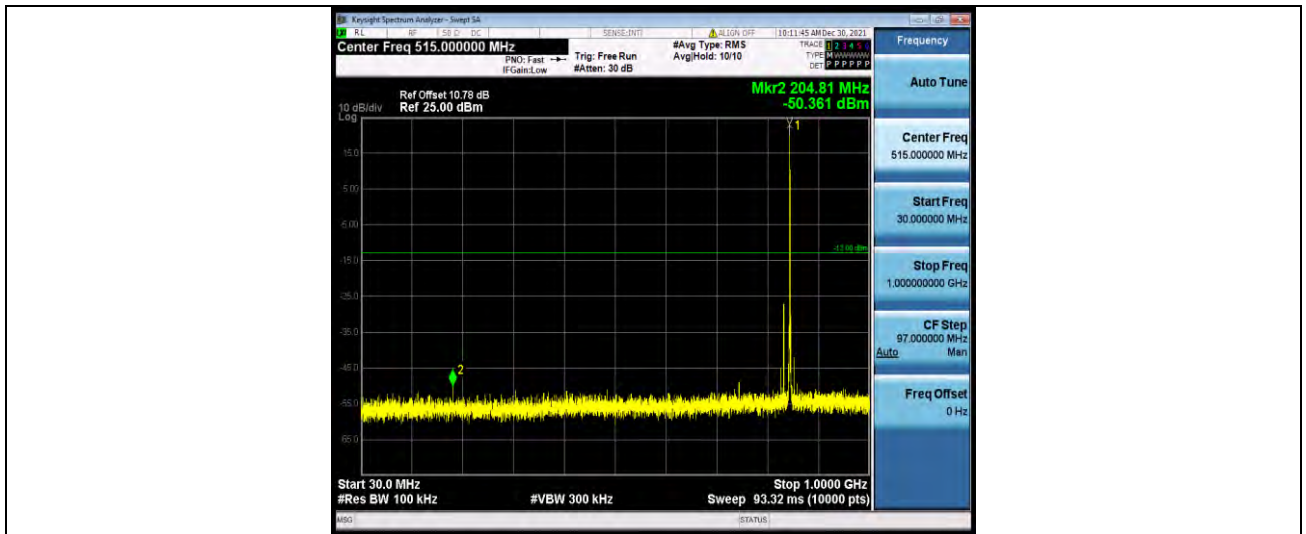

Test Report No.: W7L-P22030026-5RF03

Band5-1.4MHz-16QAM-20525-1RB#0-Range1:30~1000MHz

Band5-1.4MHz-16QAM-20525-1RB#0-Range2:1000~1000MHz

Band5-1.4MHz-16QAM-20643-1RB#0-Range1:30~1000MHz

BUREAU VERITAS

Test Report No.: W7L-P22030026-5RF03