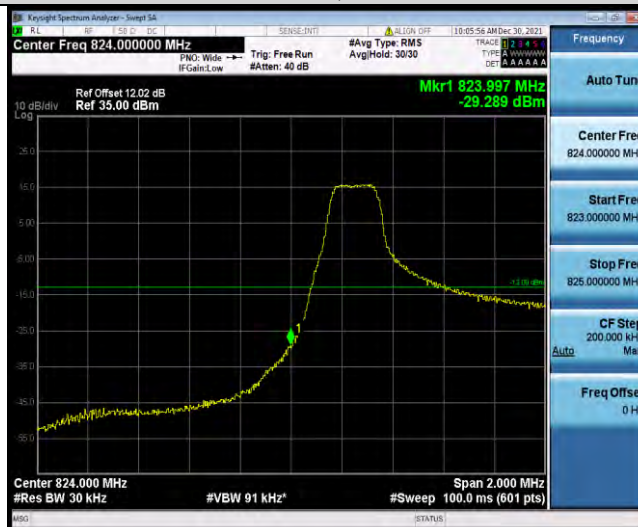

## Test Graphs

BUREAU VERITAS

Test Report No.: W7L-P22030026-5RF03

Band5-1.4MHz-QPSK-20643-6RB#0

Band5-1.4MHz-16QAM-20407-1RB#0

Band5-1.4MHz-16QAM-20407-6RB#0

BUREAU VERITAS

Test Report No.: W7L-P22030026-5RF03