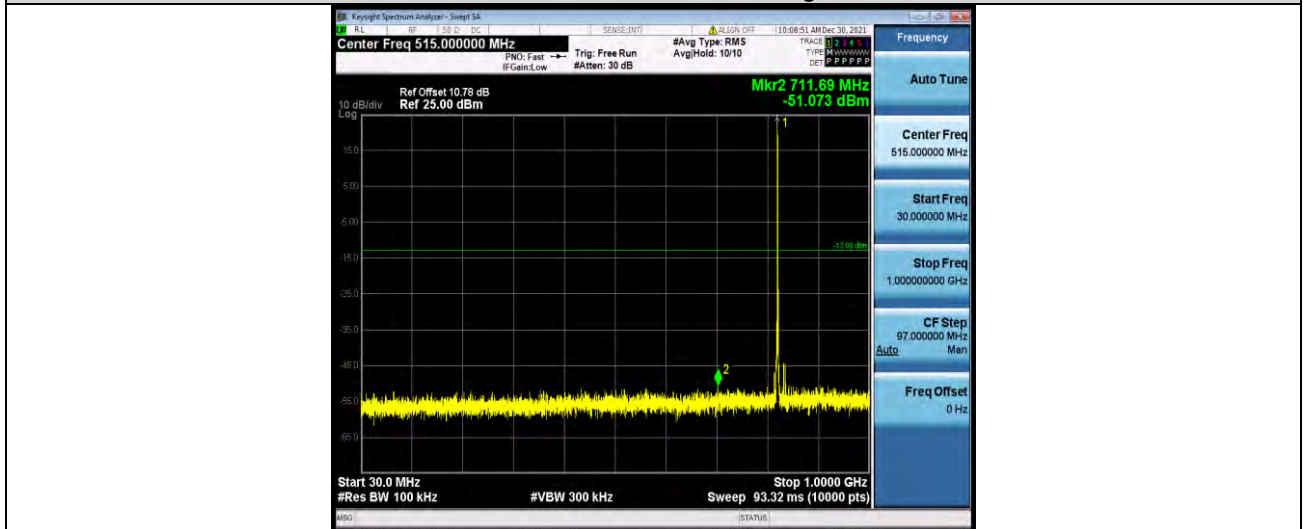

BUREAU VERITAS

Test Report No.: W7L-P22030026-5RF03

Band5-1.4MHz-QPSK-20643-1RB#0-Range2:1000~10000MHz

Band5-1.4MHz-16QAM-20407-1RB#0-Range1:30~1000MHz

Band5-1.4MHz-16QAM-20407-1RB#0-Range2:1000~10000MHz

BUREAU VERITAS