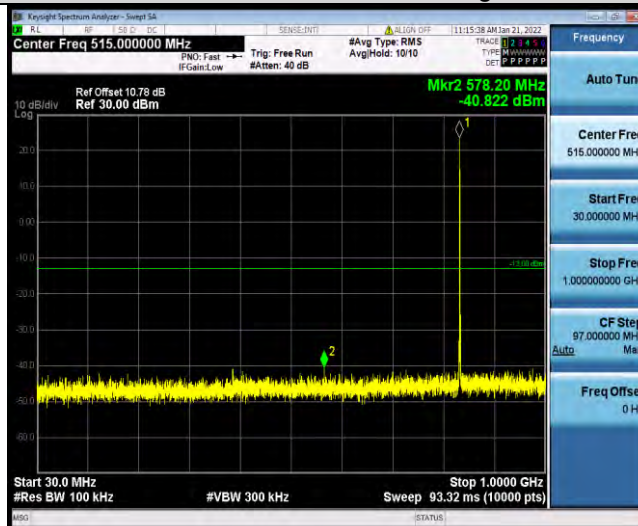

Band5-10MHz-16QAM-20600-1RB#0-Range2:1000~10000MHz

Band5-1.4MHz-64QAM-20407-1RB#0-Range1:30~1000MHz

Band5-1.4MHz-64QAM-20407-1RB#0-Range2:1000~10000MHz

BUREAU VERITAS

Test Report No.: W7L-P22030026-5RF03

Band5-1.4MHz-64QAM-20525-1RB#0-Range1:30~1000MHz