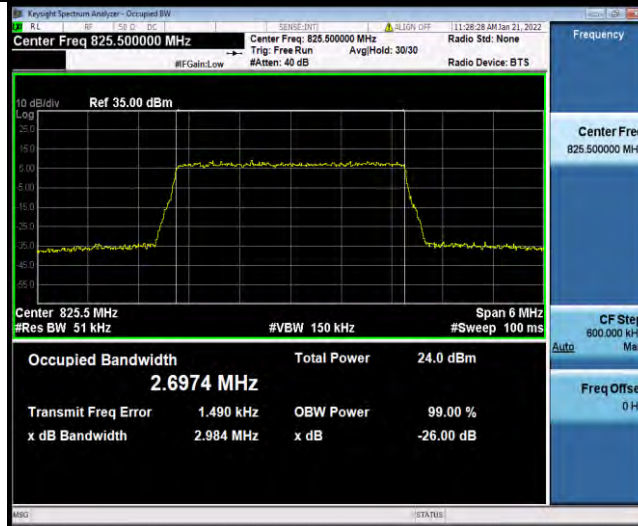

BUREAU VERITAS

Test Report No.: W7L-P22030026-5RF03

Band5-3MHz-64QAM-20415-15RB#0

Band5-3MHz-64QAM-20525-15RB#0

Band5-3MHz-64QAM-20635-15RB#0

BUREAU VERITAS

Test Report No.: W7L-P22030026-5RF03

Band5-5MHz-64QAM-20425-25RB#0