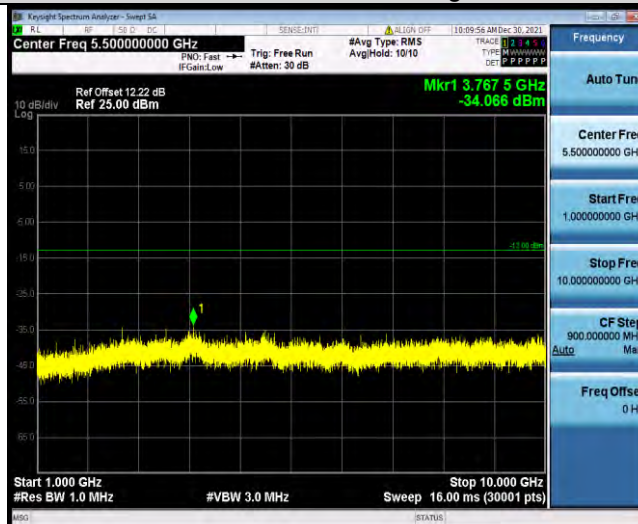

## Test Graphs

BUREAU VERITAS

Test Report No.: W7L-P22030026-5RF03

Band5-1.4MHz-QPSK-20525-1RB#0-Range1:30~1000MHz

Band5-1.4MHz-QPSK-20525-1RB#0-Range2:1000~10000MHz

Band5-1.4MHz-QPSK-20643-1RB#0-Range1:30~1000MHz