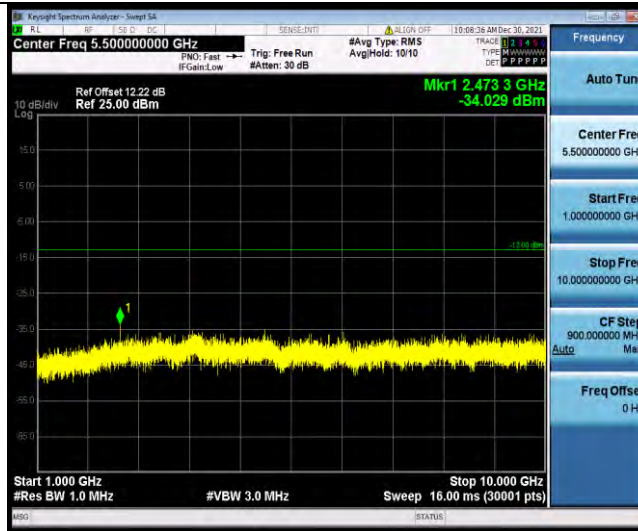

## Test Graphs

BUREAU VERITAS

Test Report No.: W7L-P22030026-5RF03

Band5-1.4MHz-QPSK-20525-1RB#0-Range1:30~1000MHz

Band5-1.4MHz-QPSK-20525-1RB#0-Range2:1000~10000MHz

Band5-1.4MHz-QPSK-20643-1RB#0-Range1:30~1000MHz