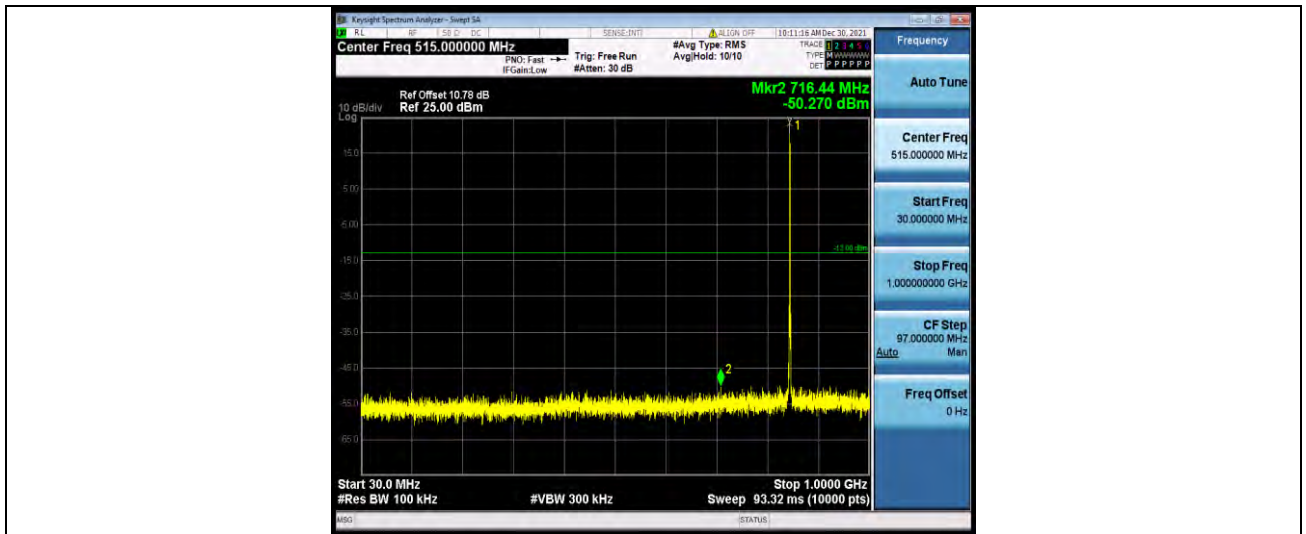

BUREAU VERITAS

Test Report No.: W7L-P22030026-5RF03

Band5-1.4MHz-QPSK-20643-1RB#0-Range2:1000~10000MHz