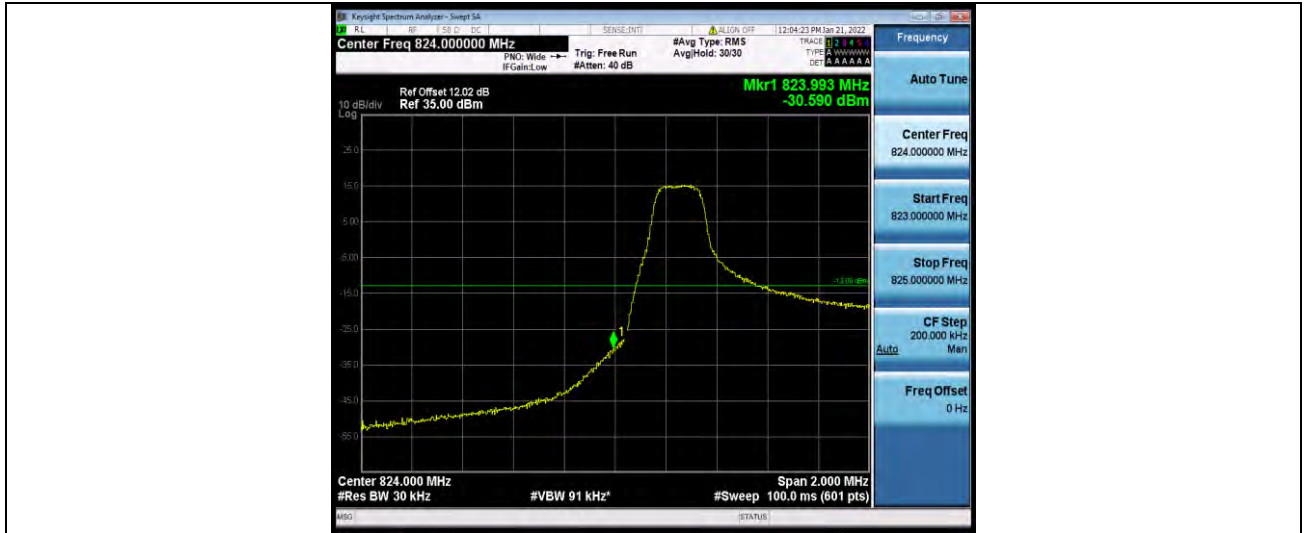

Test Report No.: W7L-P22030026-5RF03

Band5-10MHz-16QAM-20600-1RB#49

Band5-10MHz-16QAM-20600-50RB#0

Band5-1.4MHz-64QAM-20407-1RB#0

BUREAU VERITAS

Test Report No.: W7L-P22030026-5RF03

Band5-1.4MHz-64QAM-20407-6RB#0