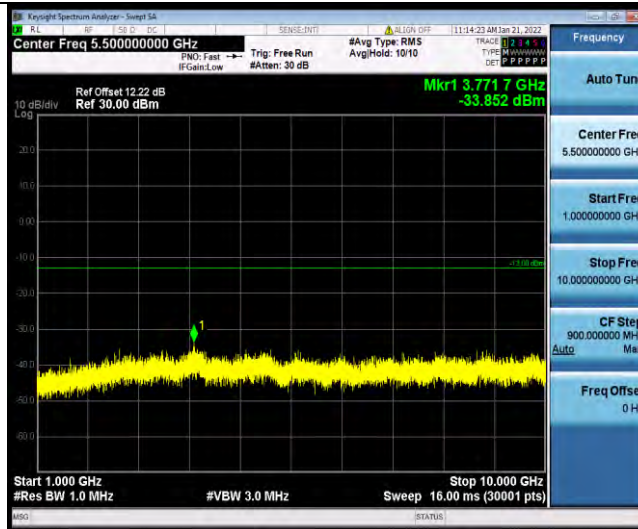

Band5-10MHz-16QAM-20600-1RB#0-Range2:1000~10000MHz

Band5-1.4MHz-64QAM-20407-1RB#0-Range1:30~1000MHz

Band5-1.4MHz-64QAM-20407-1RB#0-Range2:1000~10000MHz

BUREAU VERITAS

Test Report No.: W7L-P22030026-5RF03

Band5-1.4MHz-64QAM-20525-1RB#0-Range1:30~1000MHz