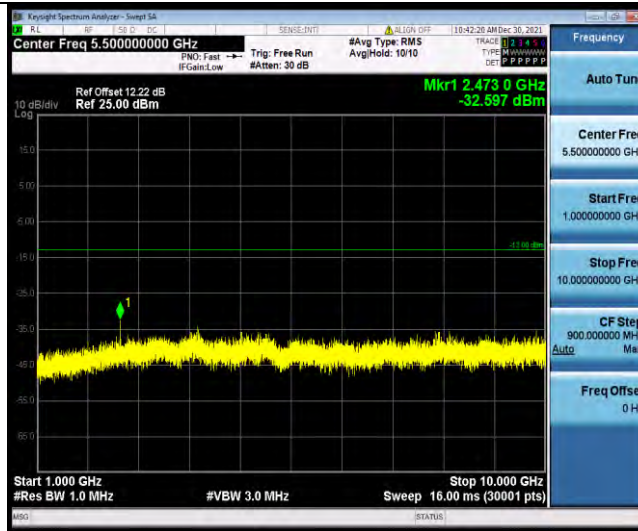

BUREAU VERITAS

Test Report No.: W7L-P22030026-5RF03

Band5-5MHz-QPSK-20525-1RB#0-Range1:30~1000MHz