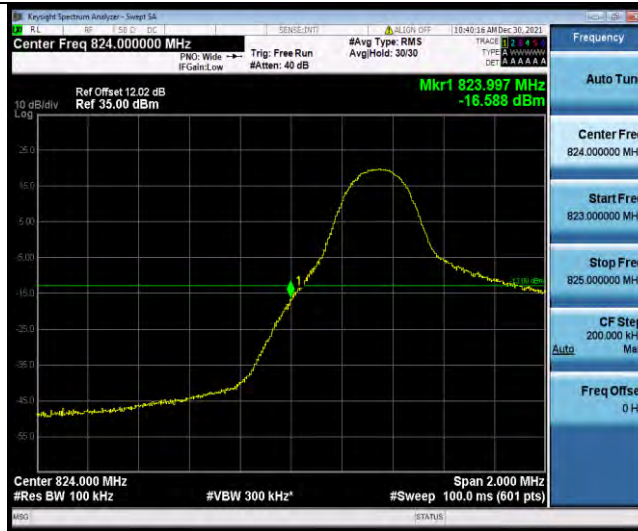

BUREAU VERITAS

Test Report No.: W7L-P22030026-5RF03

Band5-5MHz-16QAM-20425-25RB#0