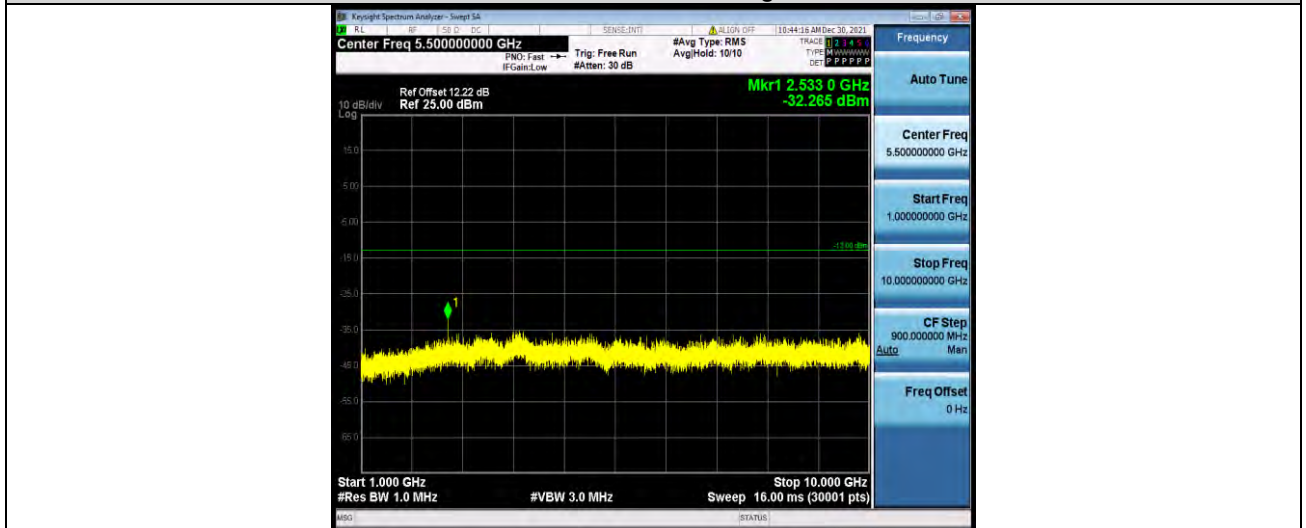

Band5-5MHz-16QAM-20425-1RB#0-Range1:30~1000MHz