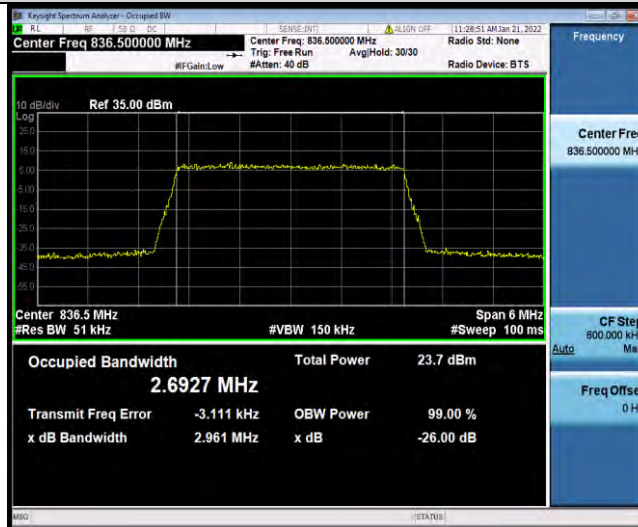

BUREAU VERITAS

Test Report No.: W7L-P22030026-5RF03

Band5-3MHz-64QAM-20415-15RB#0

Band5-3MHz-64QAM-20525-15RB#0

Band5-3MHz-64QAM-20635-15RB#0

BUREAU VERITAS

Test Report No.: W7L-P22030026-5RF03

Band5-5MHz-64QAM-20425-25RB#0