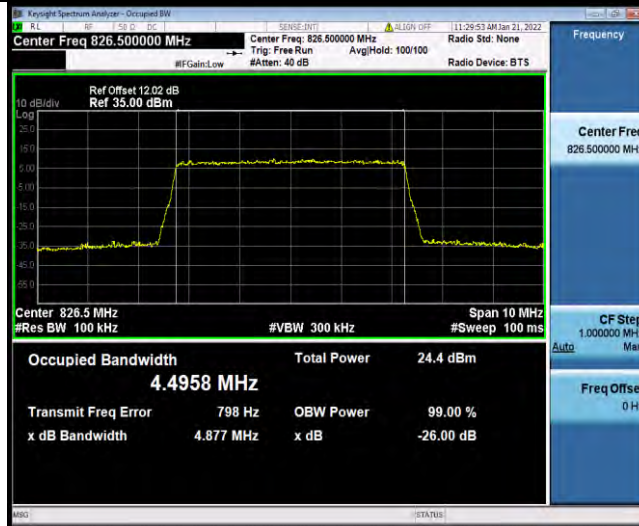

BUREAU VERITAS

Test Report No.: W7L-P22030026-5RF03

Band5-3MHz-64QAM-20415-15RB#0

Band5-3MHz-64QAM-20525-15RB#0

Band5-3MHz-64QAM-20635-15RB#0

BUREAU VERITAS

Test Report No.: W7L-P22030026-5RF03

Band5-5MHz-64QAM-20425-25RB#0