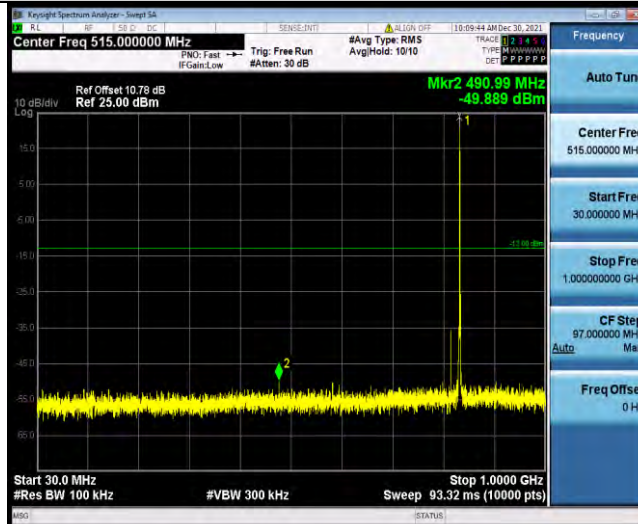

## Test Graphs

BUREAU VERITAS

Test Report No.: W7L-P22030026-5RF03

Band5-1.4MHz-QPSK-20525-1RB#0-Range1:30~1000MHz

Band5-1.4MHz-QPSK-20525-1RB#0-Range2:1000~10000MHz

Band5-1.4MHz-QPSK-20643-1RB#0-Range1:30~1000MHz