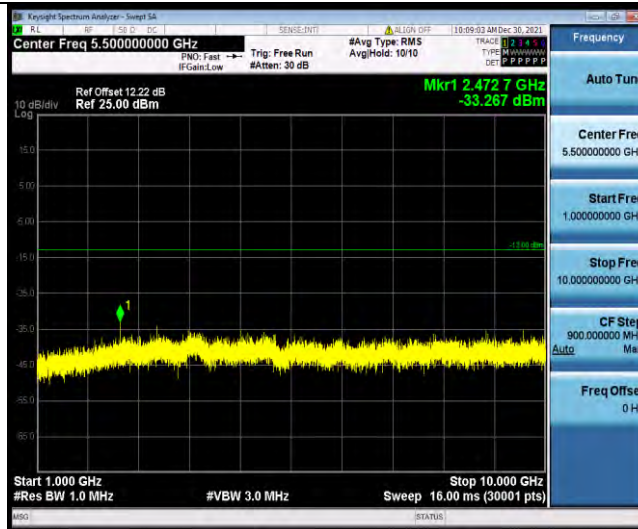

BUREAU VERITAS

Test Report No.: W7L-P22030026-5RF03

Band5-1.4MHz-16QAM-20525-1RB#0-Range1:30~1000MHz