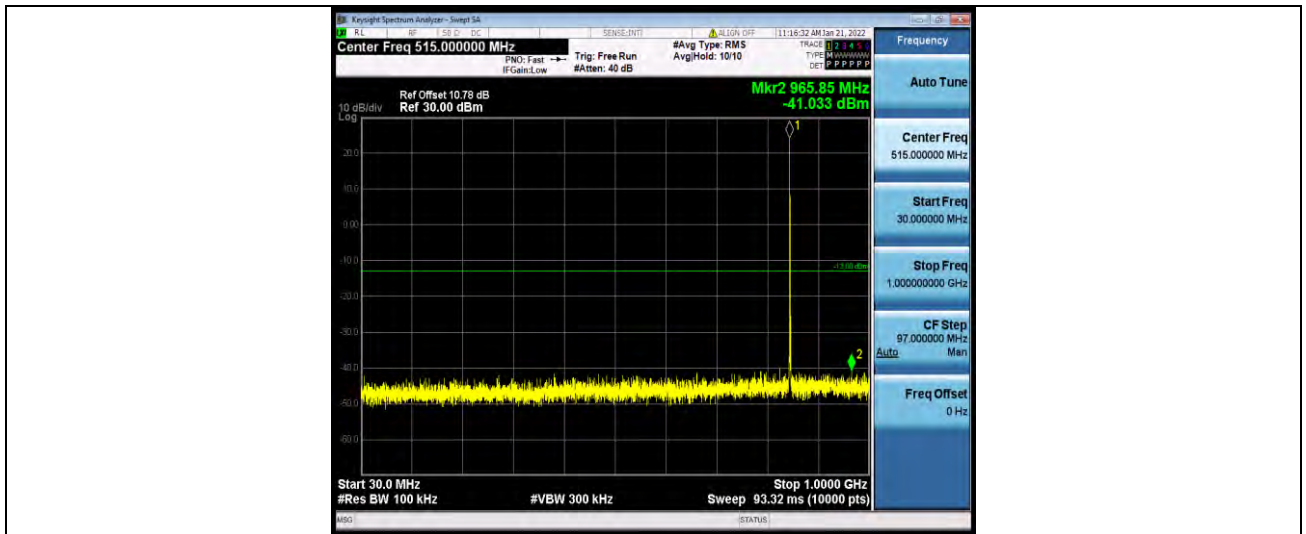

Band5-1.4MHz-64QAM-20525-1RB#0-Range2:1000~1000MHz

Band5-1.4MHz-64QAM-20643-1RB#0-Range1:30~1000MHz

BUREAU VERITAS

Test Report No.: W7L-P22030026-5RF03

Band5-1.4MHz-64QAM-20643-1RB#0-Range2:1000~10000MHz

Band5-3MHz-64QAM-20415-1RB#0-Range1:30~1000MHz