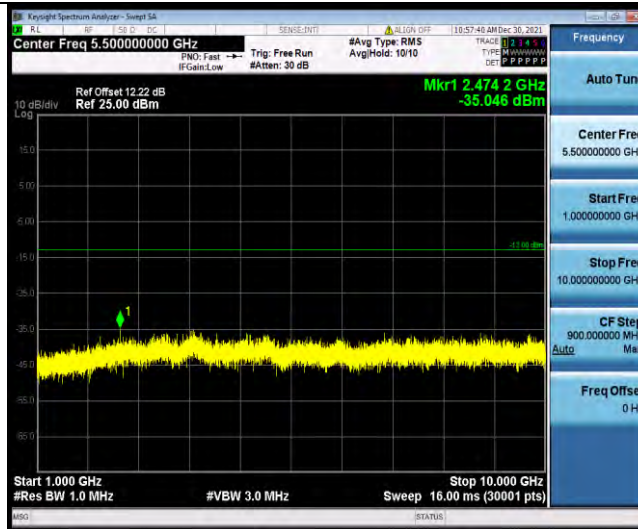

BUREAU VERITAS

Test Report No.: W7L-P22030026-5RF03

Band5-10MHz-16QAM-20525-1RB#0-Range1:30~1000MHz