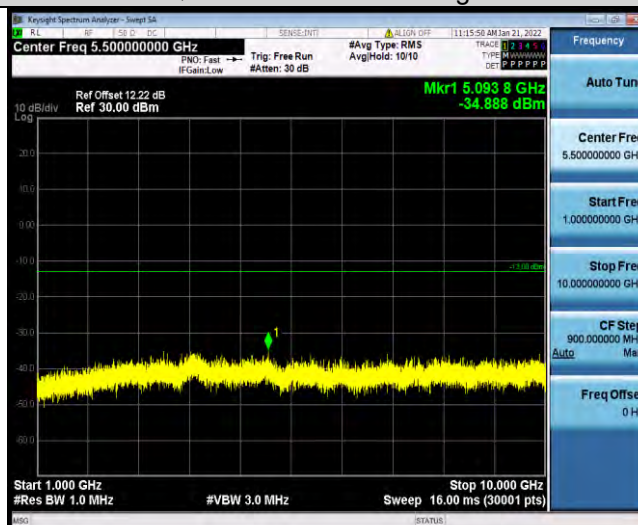

Band5-1.4MHz-64QAM-20643-1RB#0-Range1:30~1000MHz