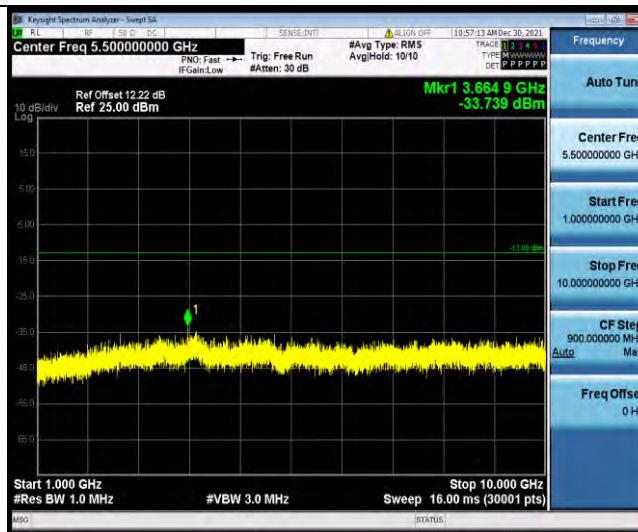

BUREAU VERITAS

Test Report No.: W7L-P22030026-5RF03

Band5-10MHz-QPSK-20525-1RB#0-Range1:30~1000MHz