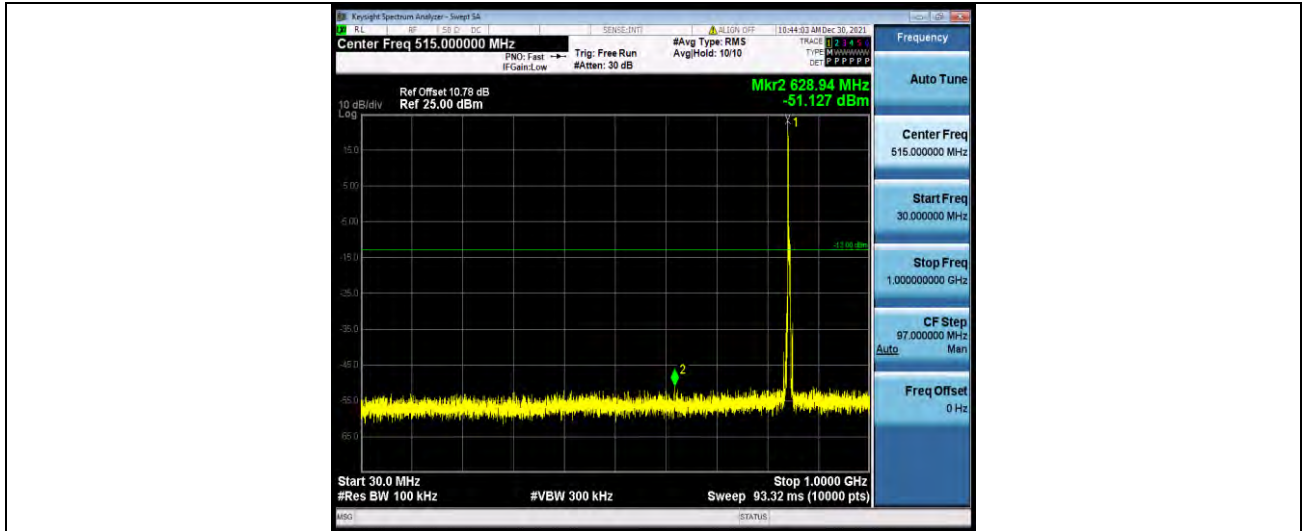

Test Report No.: W7L-P22030026-5RF03

Band5-5MHz-QPSK-20525-1RB#0-Range1:30~1000MHz

Band5-5MHz-QPSK-20525-1RB#0-Range2:1000~1000MHz

Band5-5MHz-QPSK-20625-1RB#0-Range1:30~1000MHz

BUREAU VERITAS

Test Report No.: W7L-P22030026-5RF03