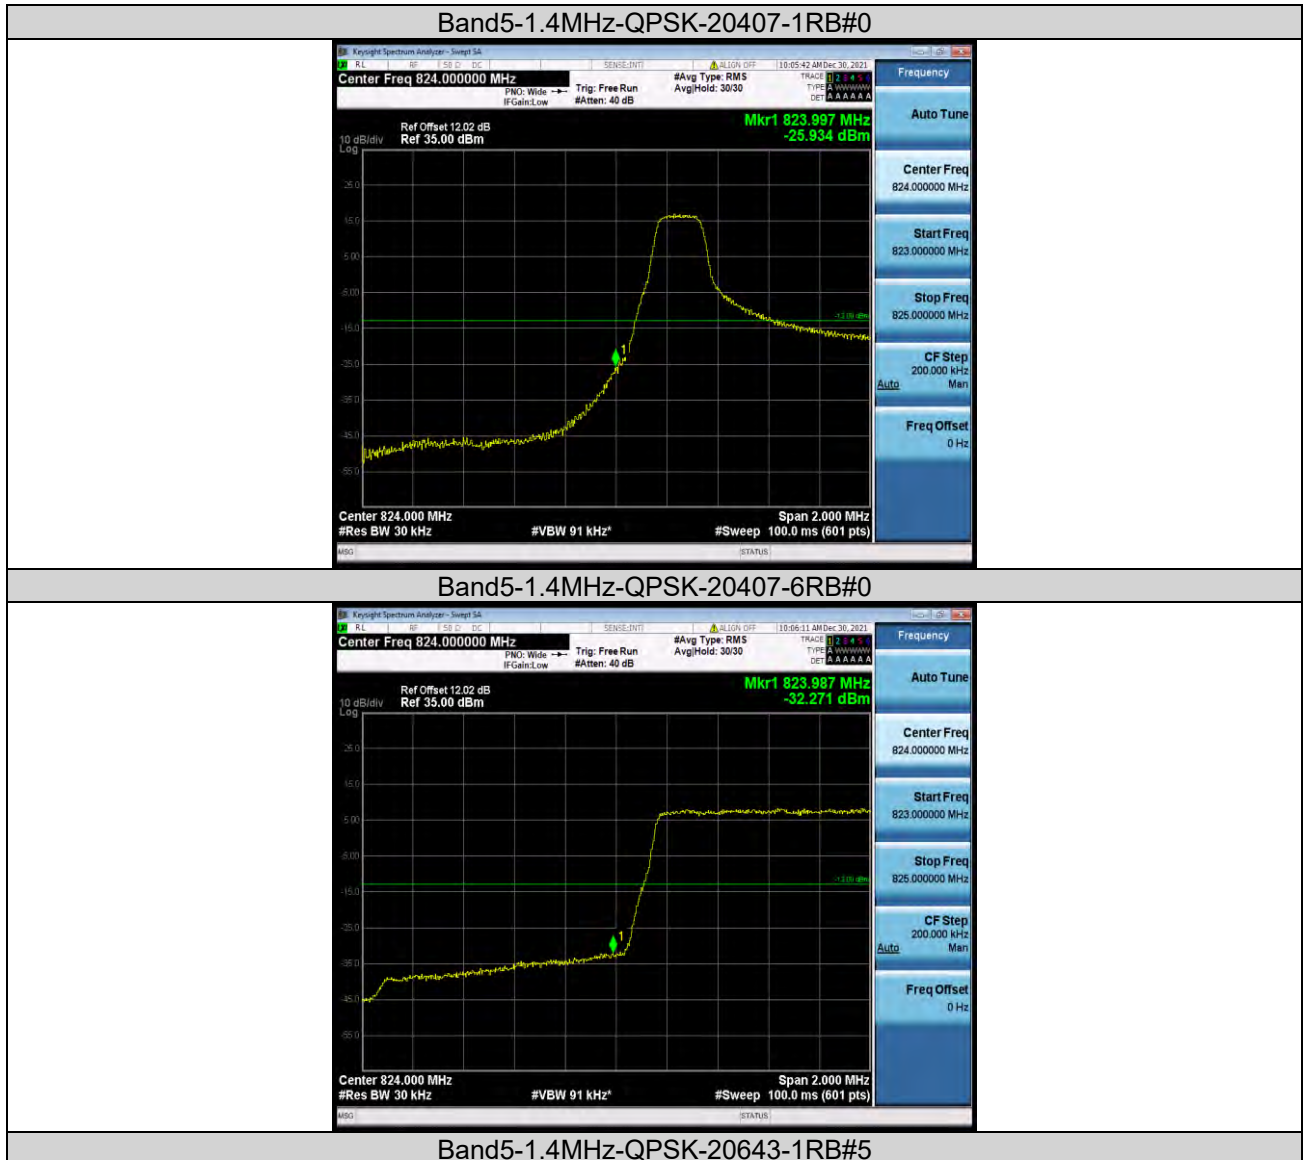

**BUREAU
VERITAS**

Test Report No.: W7L-P22030026-5RF03

Band5	10MHz	64QAM	20450	1RB#0	-18.56	PASS
Band5	10MHz	64QAM	20450	50RB#0	-30.91	PASS
Band5	10MHz	64QAM	20600	1RB#49	-17.59	PASS
Band5	10MHz	64QAM	20600	50RB#0	-29.23	PASS

Test Graphs