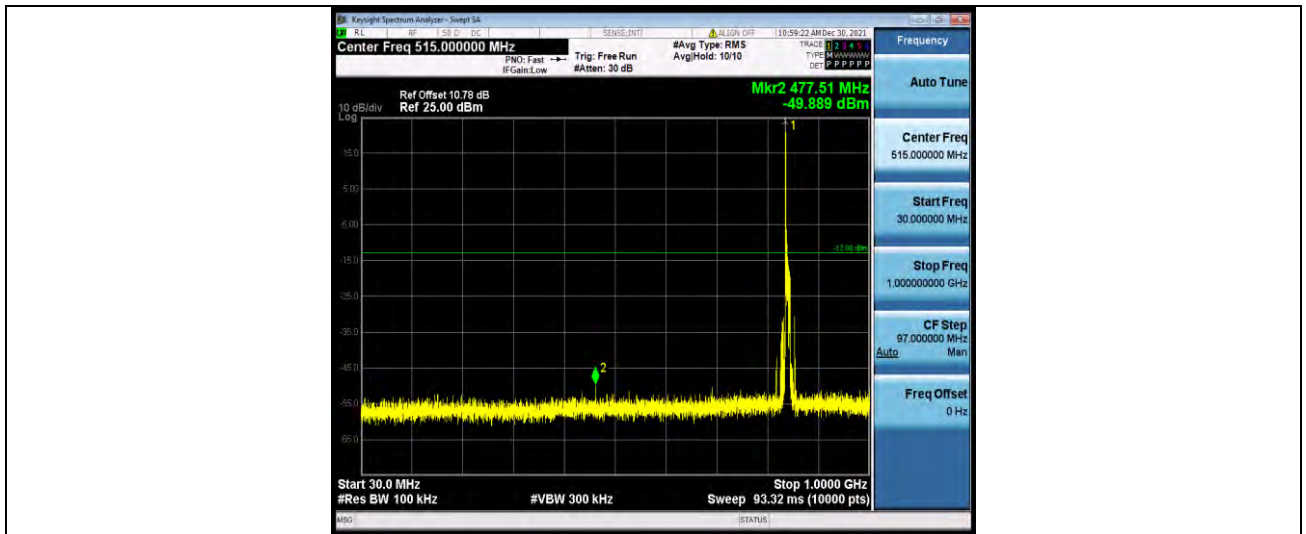

Test Report No.: W7L-P22030026-5RF03

Band5-10MHz-16QAM-20525-1RB#0-Range1:30~1000MHz

Band5-10MHz-16QAM-20525-1RB#0-Range2:1000~1000MHz

Band5-10MHz-16QAM-20600-1RB#0-Range1:30~1000MHz

BUREAU VERITAS

Test Report No.: W7L-P22030026-5RF03