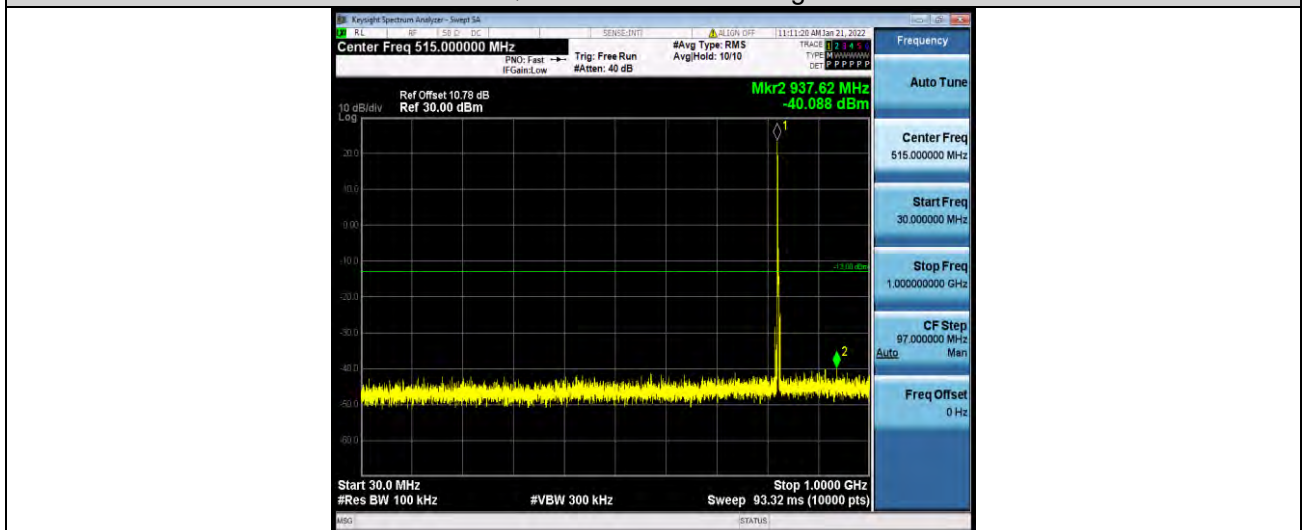

Band5-1.4MHz-64QAM-20525-1RB#0-Range2:1000~1000MHz

Band5-1.4MHz-64QAM-20643-1RB#0-Range1:30~1000MHz

BUREAU VERITAS

Test Report No.: W7L-P22030026-5RF03

Band5-1.4MHz-64QAM-20643-1RB#0-Range2:1000~10000MHz

Band5-3MHz-64QAM-20415-1RB#0-Range1:30~1000MHz