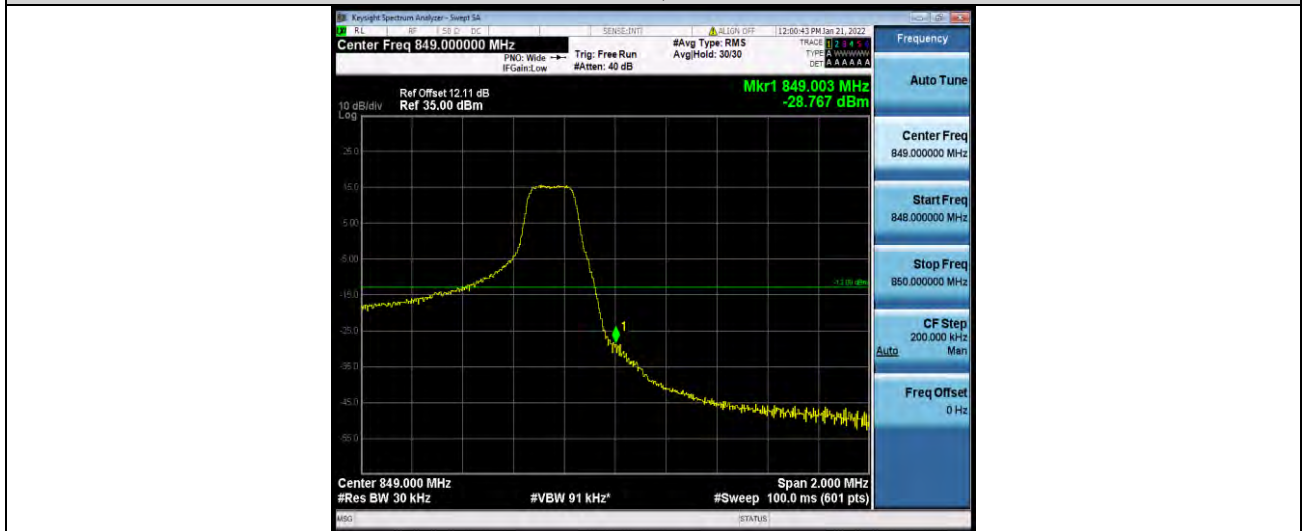

Band5-1.4MHz-64QAM-20643-6RB#0