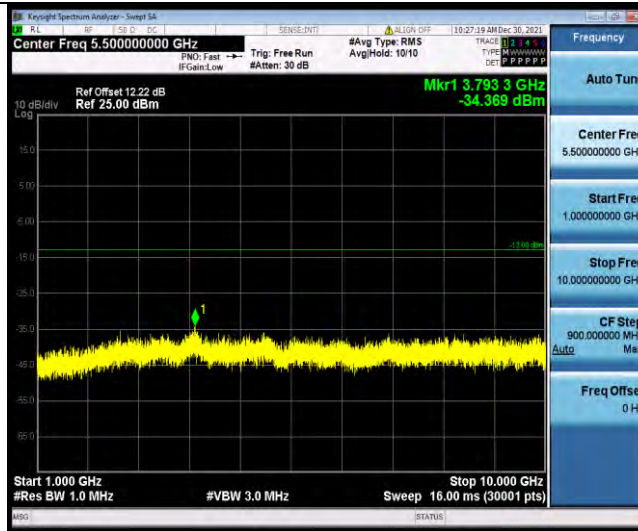

BUREAU VERITAS

Test Report No.: W7L-P22030026-5RF03

Band5-3MHz-16QAM-20525-1RB#0-Range1:30~1000MHz