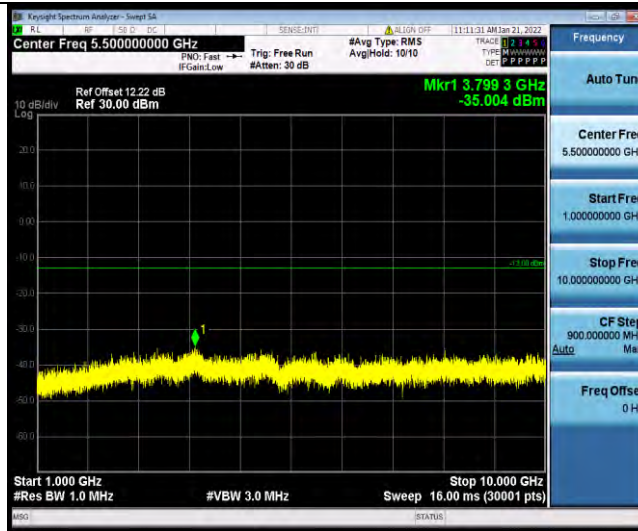

BUREAU VERITAS

Test Report No.: W7L-P22030026-5RF03

Band5-3MHz-64QAM-20525-1RB#0-Range1:30~1000MHz