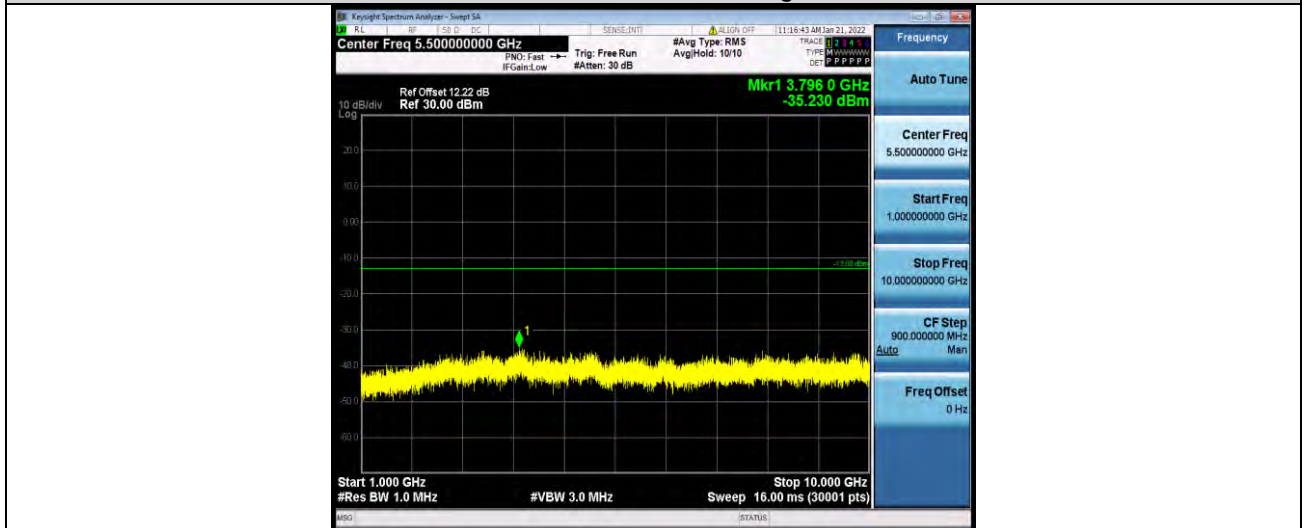

Band5-1.4MHz-64QAM-20525-1RB#0-Range2:1000~1000MHz

Band5-1.4MHz-64QAM-20643-1RB#0-Range1:30~1000MHz

BUREAU VERITAS

Test Report No.: W7L-P22030026-5RF03

Band5-1.4MHz-64QAM-20643-1RB#0-Range2:1000~10000MHz

Band5-3MHz-64QAM-20415-1RB#0-Range1:30~1000MHz