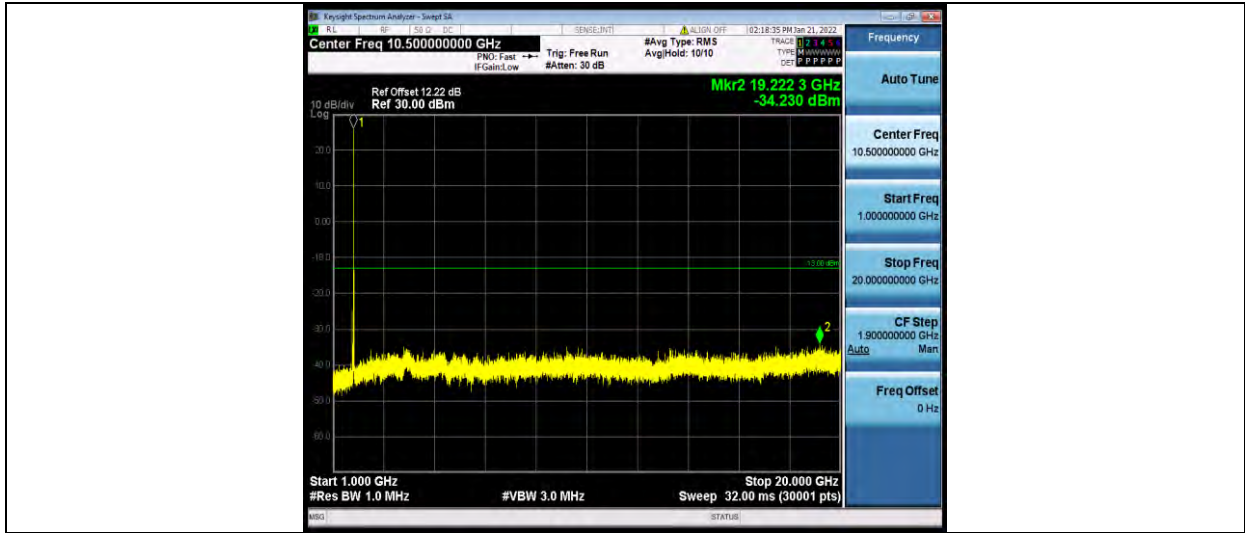

Band66-20MHz-64QAM-132572-1RB#0-Range1:30~1000MHz

Band66-20MHz-64QAM-132572-1RB#0-Range2:1000~20000MHz

BUREAU VERITAS

Test Report No.: W7L-P21120038RF05

FREQUENCY STABILITY

Test Result

Band	Bandwidth	Modulation	Channel	RB Configure	Voltage		Deviation (Hz)	Deviation (ppm)	Limit (ppm)	Verdict
					Voltage [Vdc]	Temperature (°C)				
Band6_6	1.4MHz	QPSK	13197_9	6RB#0	VL	NT	-14.48	-0.008464	±2.5	PASS
Band6_6	1.4MHz	QPSK	13197_9	6RB#0	VN	NT	25.22	0.014743	±2.5	PASS
Band6_6	1.4MHz	QPSK	13197_9	6RB#0	VH	NT	-40.94	-0.023932	±2.5	PASS
Band6_6	1.4MHz	QPSK	13232_2	6RB#0	VL	NT	-41.04	-0.023519	±2.5	PASS
Band6_6	1.4MHz	QPSK	13232_2	6RB#0	VN	NT	39.91	0.022871	±2.5	PASS
Band6_6	1.4MHz	QPSK	13232_2	6RB#0	VH	NT	-22.39	-0.012831	±2.5	PASS
Band6_6	1.4MHz	QPSK	13266_5	6RB#0	VL	NT	-23.09	-0.012977	±2.5	PASS
Band6_6	1.4MHz	QPSK	13266_5	6RB#0	VN	NT	-7.81	-0.004389	±2.5	PASS
Band6_6	1.4MHz	QPSK	13266_5	6RB#0	VH	NT	-24.65	-0.013854	±2.5	PASS
Band6_6	1.4MHz	16QAM	13197_9	6RB#0	VL	NT	13.99	0.008178	±2.5	PASS
Band6_6	1.4MHz	16QAM	13197_9	6RB#0	VN	NT	-34.55	-0.020196	±2.5	PASS
Band6_6	1.4MHz	16QAM	13197_9	6RB#0	VH	NT	10.24	0.005986	±2.5	PASS
Band6_6	1.4MHz	16QAM	13232_2	6RB#0	VL	NT	-49.71	-0.028487	±2.5	PASS
Band6_6	1.4MHz	16QAM	13232_2	6RB#0	VN	NT	-27.72	-0.015885	±2.5	PASS
Band6_6	1.4MHz	16QAM	13232_2	6RB#0	VH	NT	-23.23	-0.013312	±2.5	PASS
Band6_6	1.4MHz	16QAM	13266_5	6RB#0	VL	NT	-27.12	-0.015242	±2.5	PASS
Band6_6	1.4MHz	16QAM	13266_5	6RB#0	VN	NT	-28.98	-0.016287	±2.5	PASS
Band6_6	1.4MHz	16QAM	13266_5	6RB#0	VH	NT	-37.15	-0.020879	±2.5	PASS
Band6_6	3MHz	QPSK	13198_7	15RB#0	VL	NT	34.63	0.020234	±2.5	PASS
Band6_6	3MHz	QPSK	13198_7	15RB#0	VN	NT	5.36	0.003132	±2.5	PASS
Band6_6	3MHz	QPSK	13198_7	15RB#0	VH	NT	32.82	0.019176	±2.5	PASS