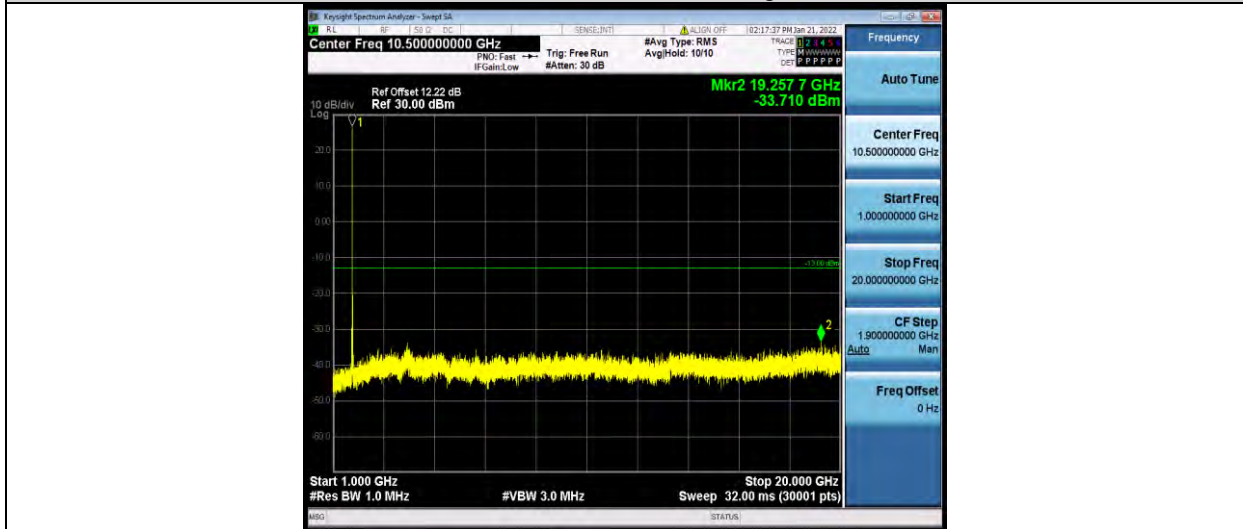

Band66-20MHz-64QAM-132072-1RB#0-Range2:1000~20000MHz