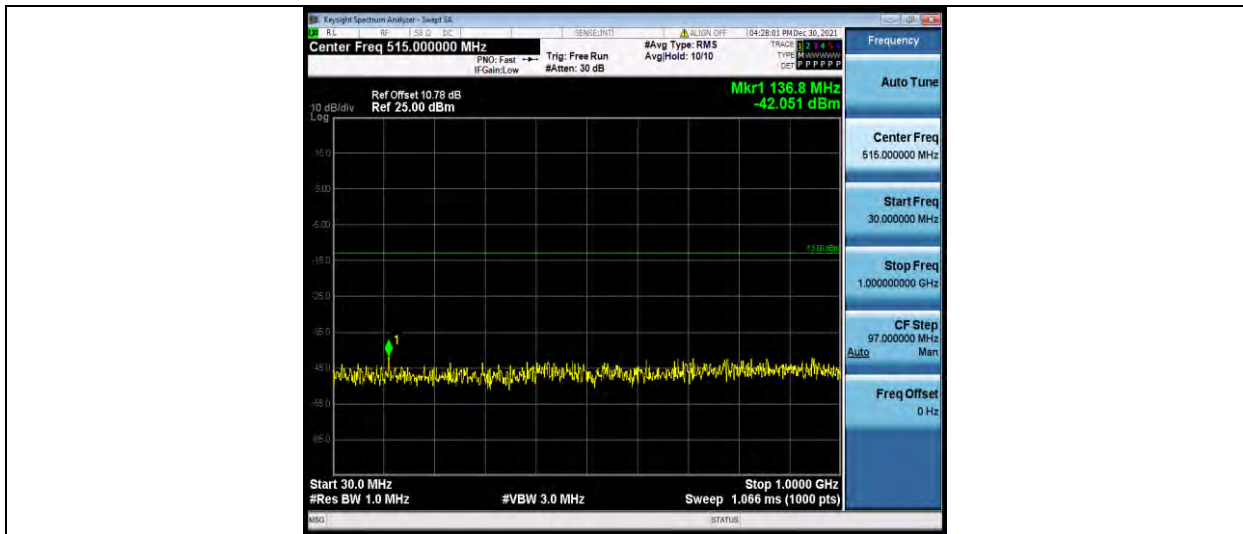

Band66-20MHz-16QAM-132322-1RB#0-Range1:30~1000MHz

BUREAU VERITAS

Test Report No.: W7L-P21120038RF05