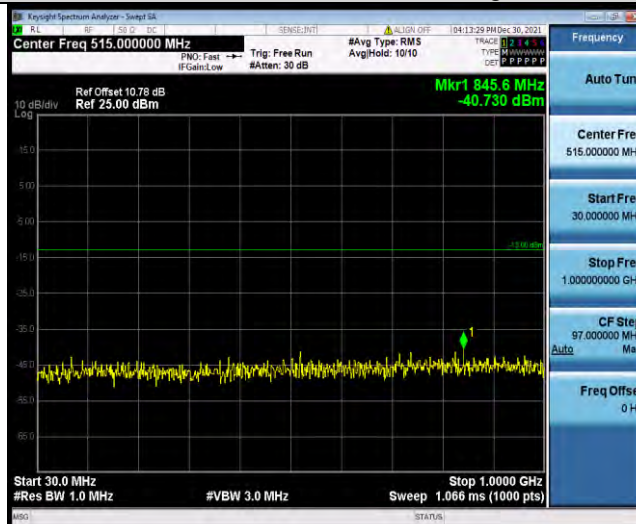

Band66-15MHz-16QAM-132597-1RB#0-Range1:30~1000MHz