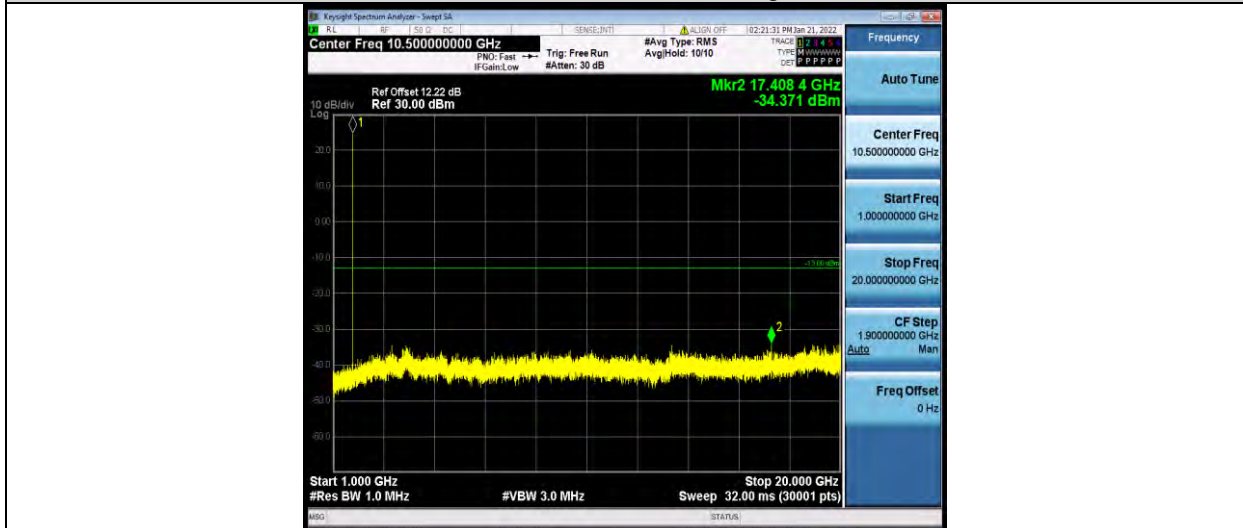

Band66-1.4MHz-64QAM-132322-1RB#0-Range2:1000~2000MHz