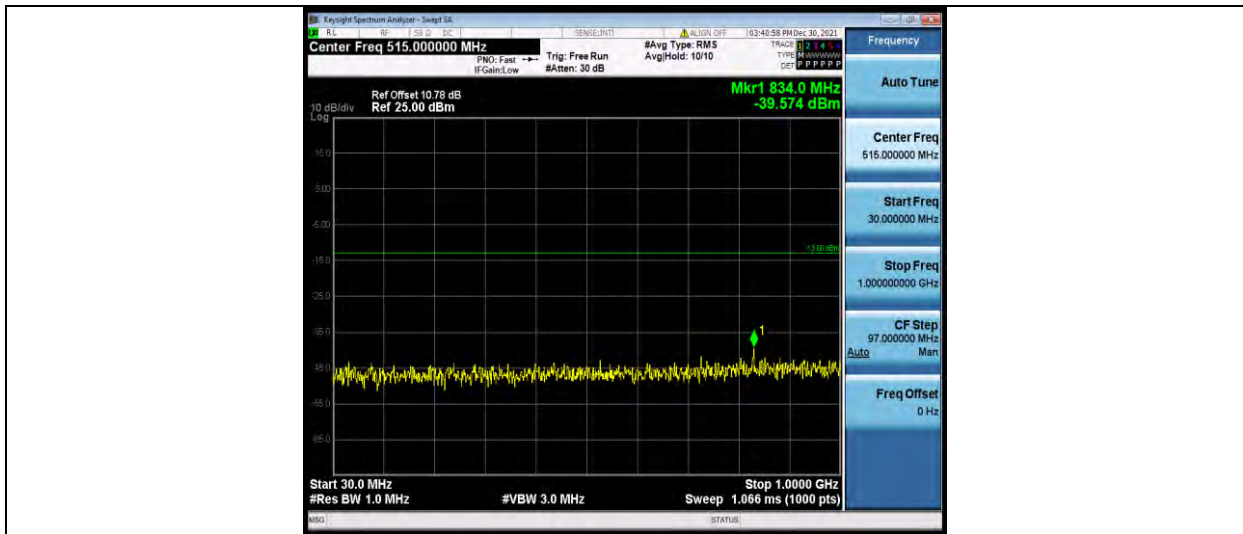

Band66-5MHz-QPSK-132322-1RB#0-Range1:30~1000MHz

BUREAU VERITAS

Test Report No.: W7L-P21120038RF05