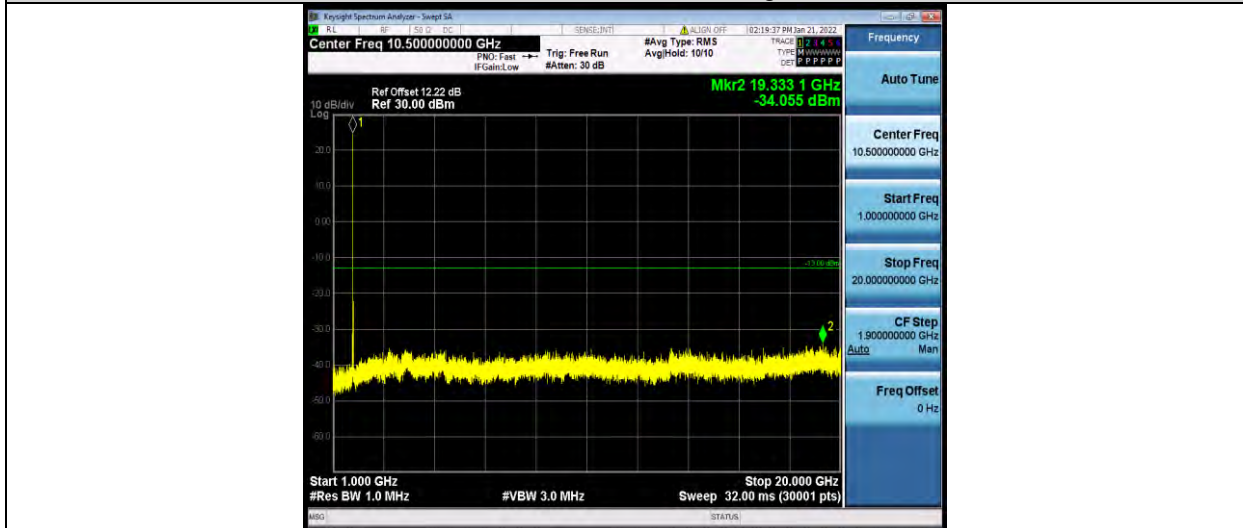

Band66-15MHz-64QAM-132322-1RB#0-Range2:1000~20000MHz