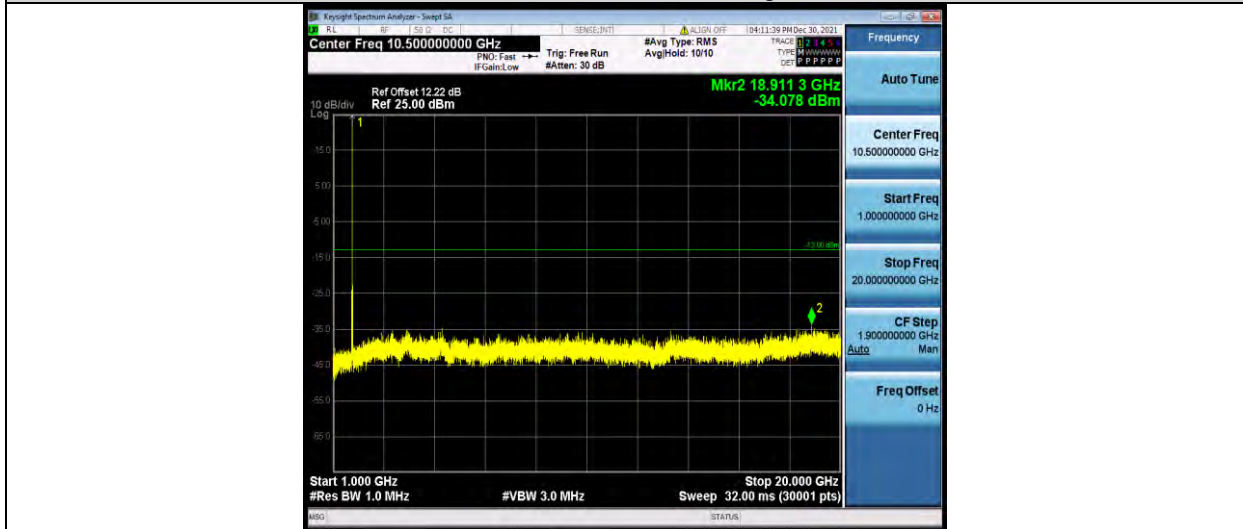

Band66-15MHz-16QAM-132047-1RB#0-Range2:1000~2000MHz