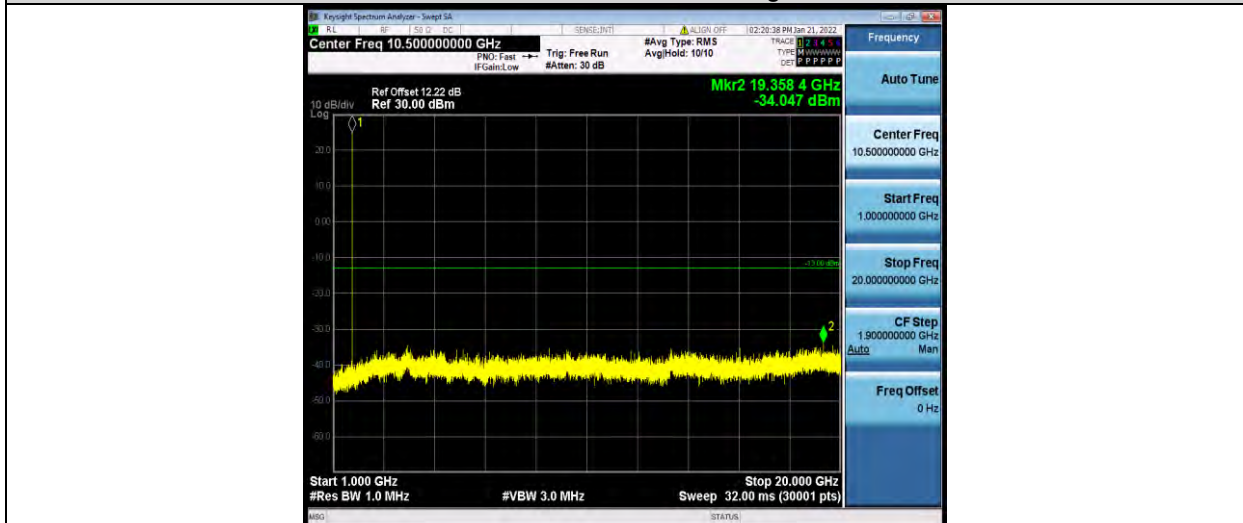

Band66-1.4MHz-64QAM-131979-1RB#0-Range2:1000~2000MHz

Band66-1.4MHz-64QAM-132322-1RB#0-Range1:30~1000MHz