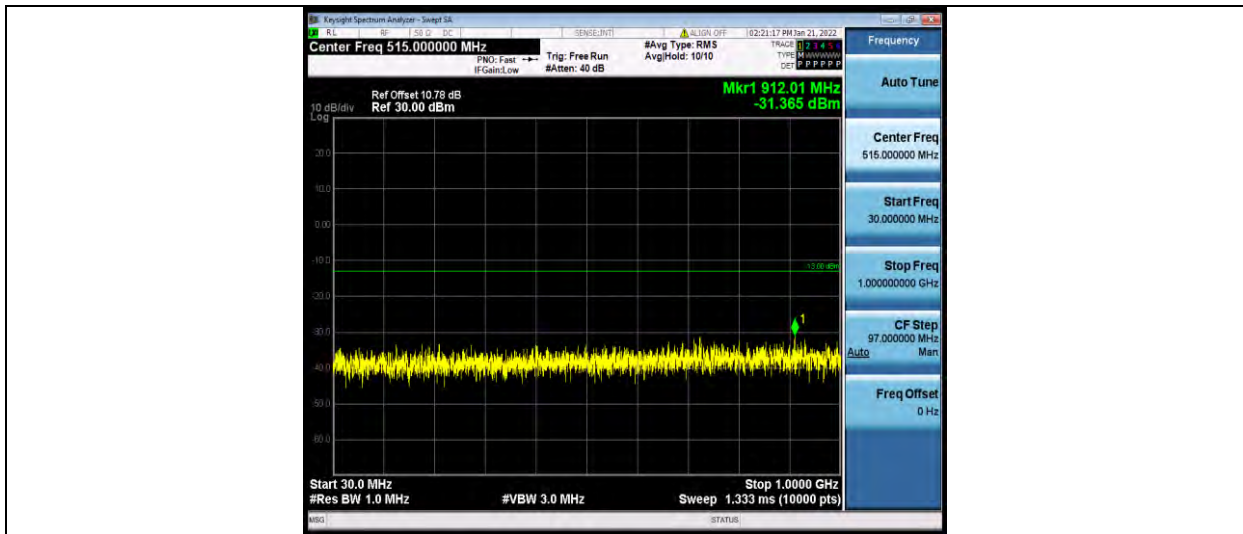

Band66-1.4MHz-64QAM-131979-1RB#0-Range1:30~1000MHz

Band66-1.4MHz-64QAM-131979-1RB#0-Range2:1000~2000MHz

Band66-1.4MHz-64QAM-132322-1RB#0-Range1:30~1000MHz

BUREAU VERITAS

Test Report No.: W7L-P21120038RF05