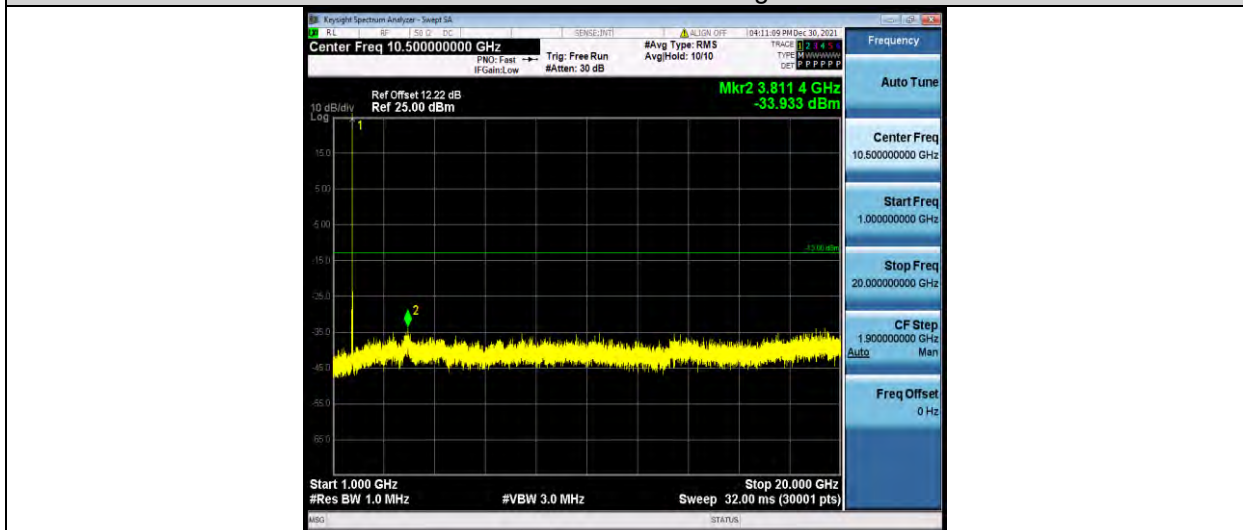

BUREAU VERITAS

Test Report No.: W7L-P21120038RF05

Band66-15MHz-QPSK-132047-1RB#0-Range1:30~1000MHz

Band66-15MHz-QPSK-132047-1RB#0-Range2:1000~20000MHz

Band66-15MHz-QPSK-132322-1RB#0-Range1:30~1000MHz

BUREAU VERITAS