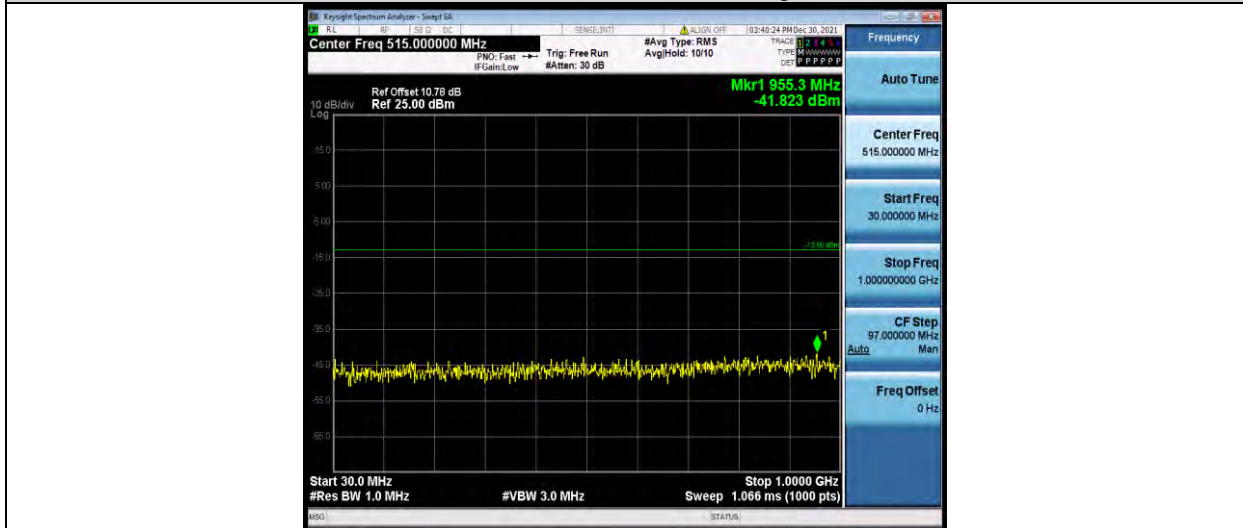

Band66-5MHz-16QAM-131997-1RB#0-Range1:30~1000MHz