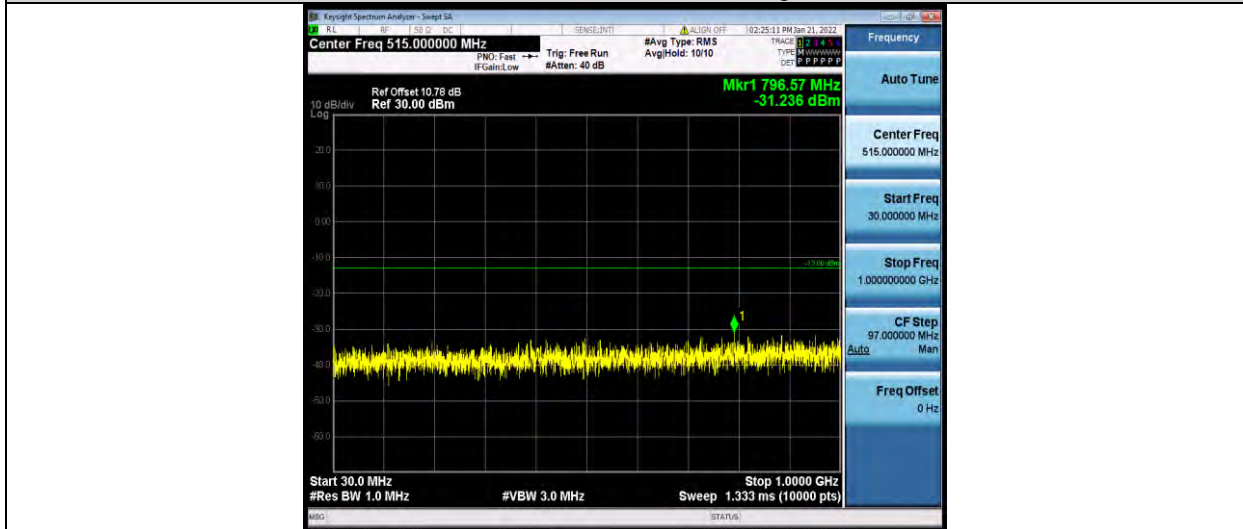

Band66-5MHz-64QAM-132322-1RB#0-Range1:30~1000MHz

BUREAU VERITAS

Test Report No.: W7L-P21120038RF05

Band66-5MHz-64QAM-132322-1RB#0-Range2:1000~20000MHz

Band66-5MHz-64QAM-132647-1RB#0-Range1:30~1000MHz

Band66-5MHz-64QAM-132647-1RB#0-Range2:1000~20000MHz