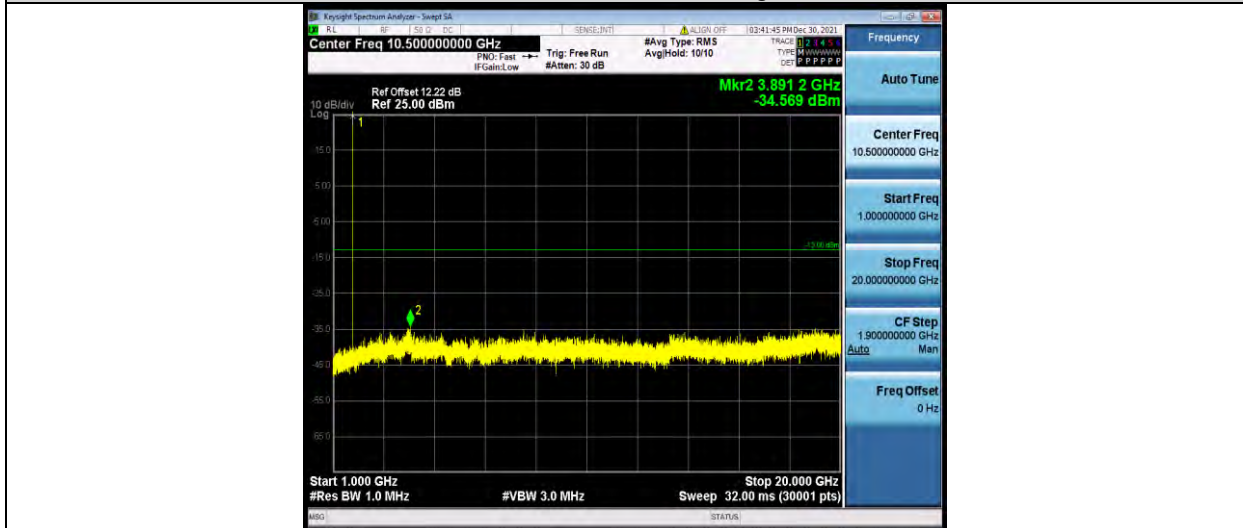

Band66-5MHz-16QAM-132322-1RB#0-Range2:1000~20000MHz