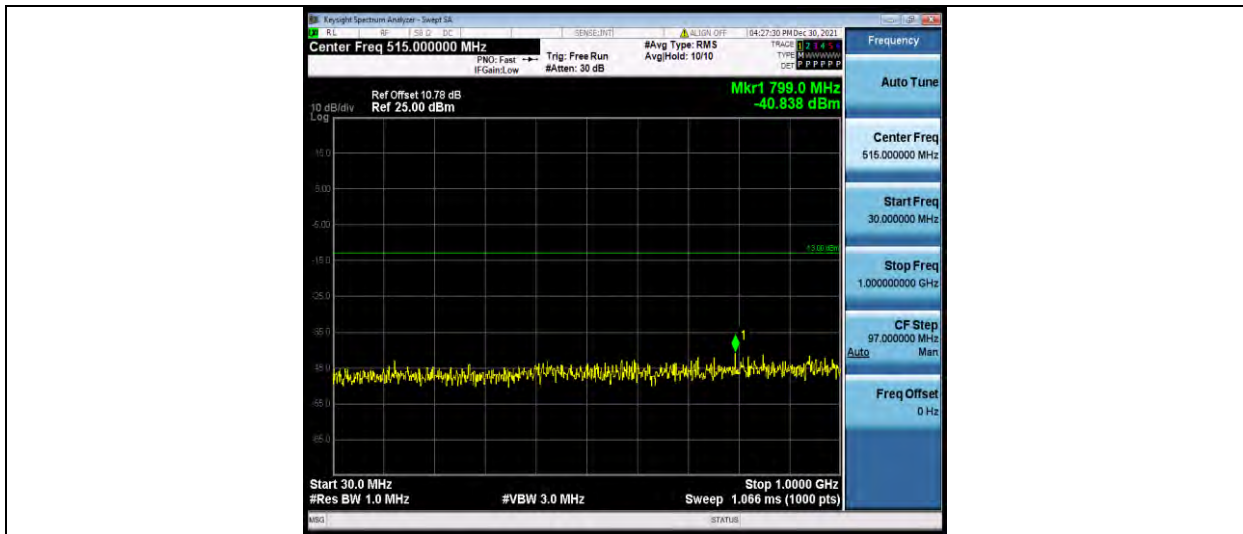

Band66-20MHz-QPSK-132322-1RB#0-Range1:30~1000MHz

BUREAU VERITAS

Test Report No.: W7L-P21120038RF05