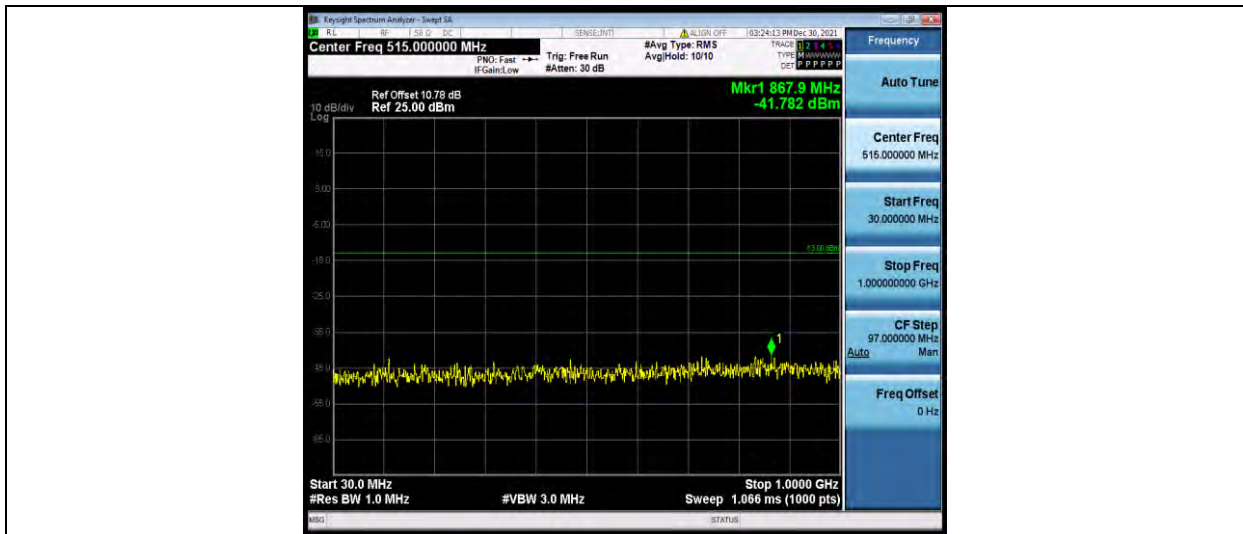

Band66-3MHz-QPSK-132322-1RB#0-Range1:30~1000MHz

BUREAU VERITAS

Test Report No.: W7L-P21120038RF05