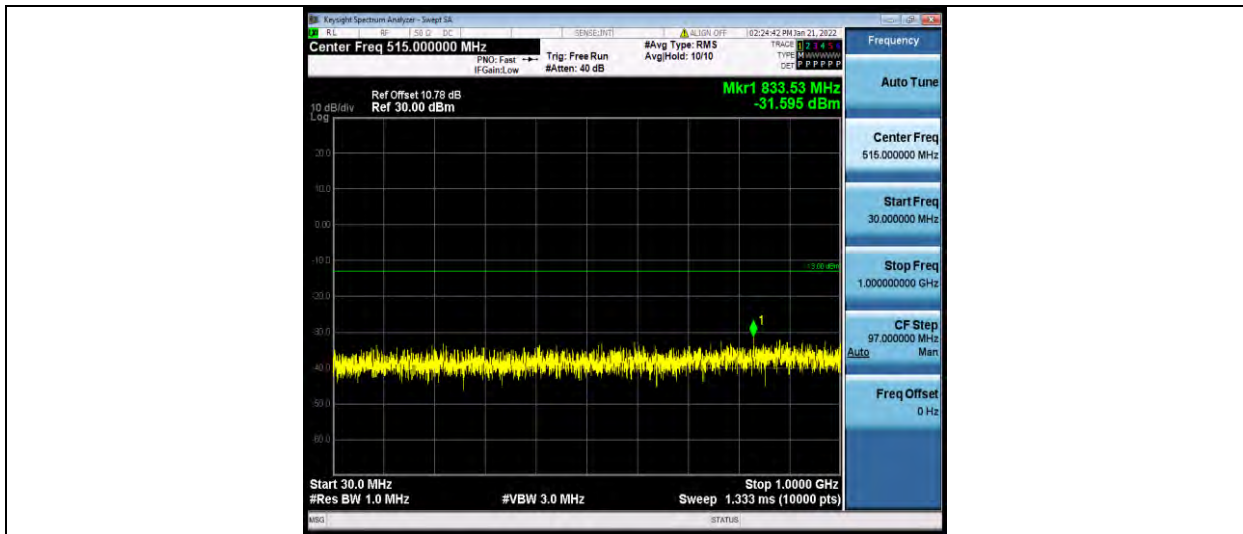

Band66-5MHz-64QAM-132322-1RB#0-Range1:30~1000MHz

BUREAU VERITAS

Test Report No.: W7L-P21120038RF05