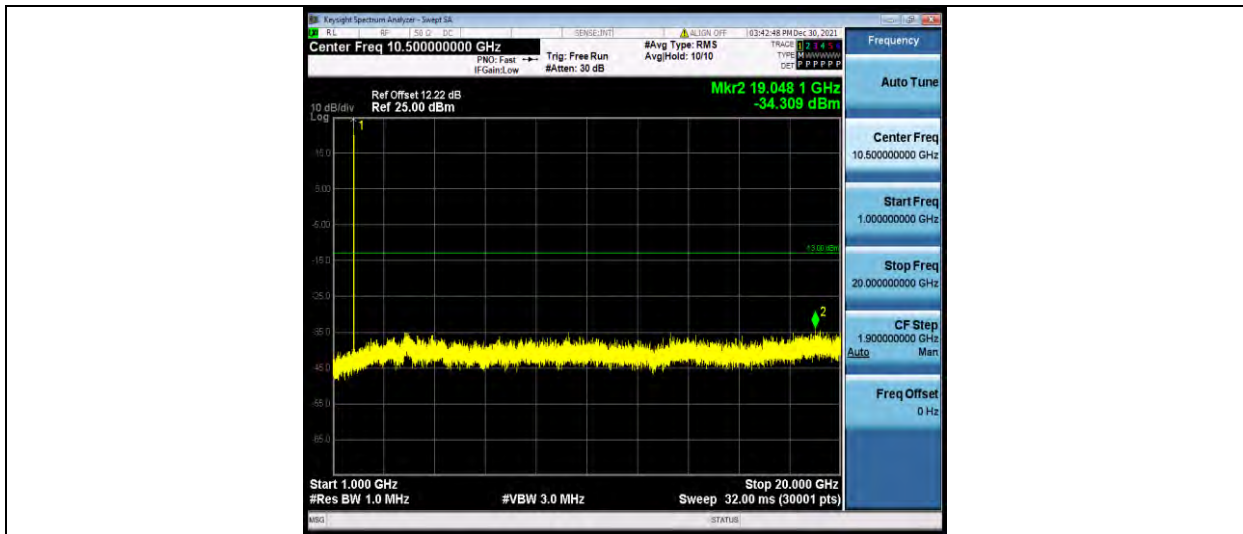

Test Report No.: W7L-P21120038RF05

Band66-5MHz-16QAM-132322-1RB#0-Range2:1000~20000MHz

Band66-5MHz-16QAM-132647-1RB#0-Range1:30~1000MHz

Band66-5MHz-16QAM-132647-1RB#0-Range2:1000~20000MHz

BUREAU VERITAS

Test Report No.: W7L-P21120038RF05