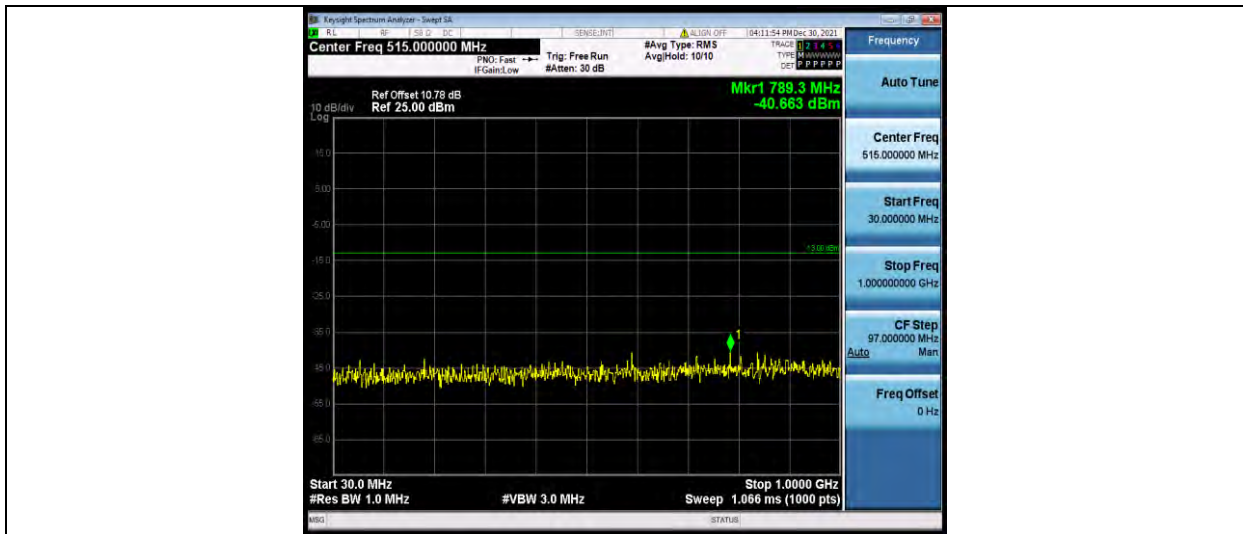

Band66-15MHz-QPSK-132322-1RB#0-Range1:30~1000MHz

BUREAU VERITAS

Test Report No.: W7L-P21120038RF05