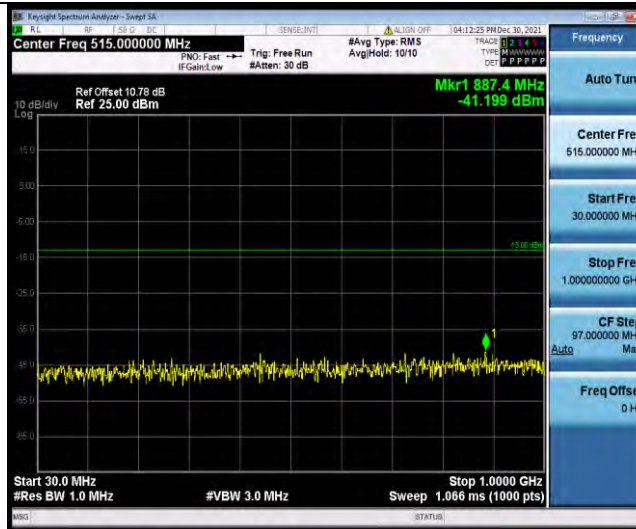

Band66-15MHz-16QAM-132047-1RB#0-Range1:30~1000MHz

Band66-15MHz-16QAM-132047-1RB#0-Range2:1000~2000MHz

Band66-15MHz-16QAM-132322-1RB#0-Range1:30~1000MHz

BUREAU VERITAS

Test Report No.: W7L-P21120038RF05

Band66-15MHz-16QAM-132322-1RB#0-Range2:1000~20000MHz