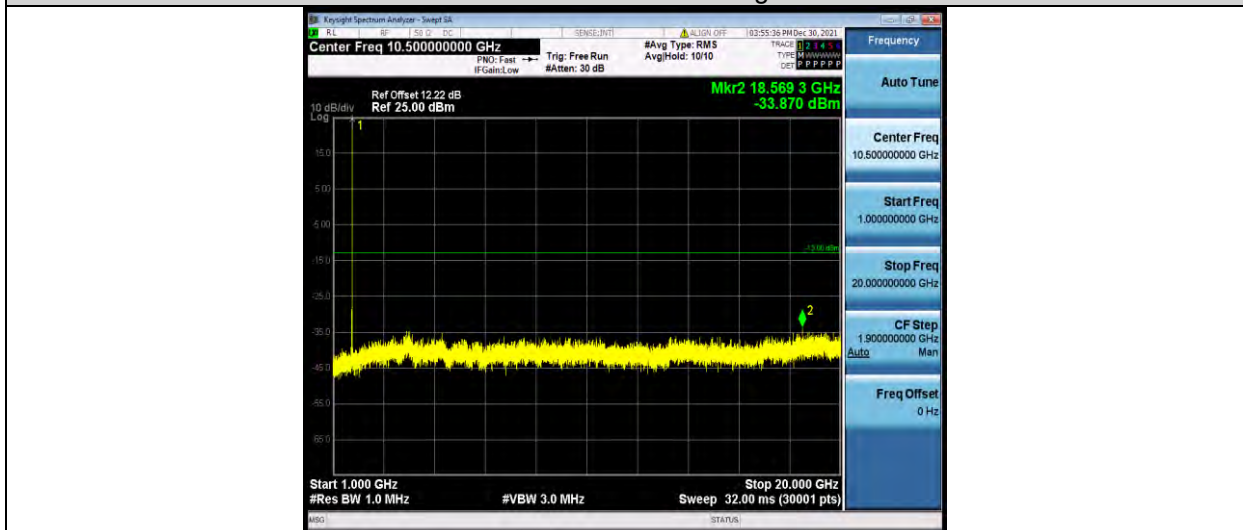

Band66-10MHz-QPSK-132022-1RB#0-Range2:1000~20000MHz