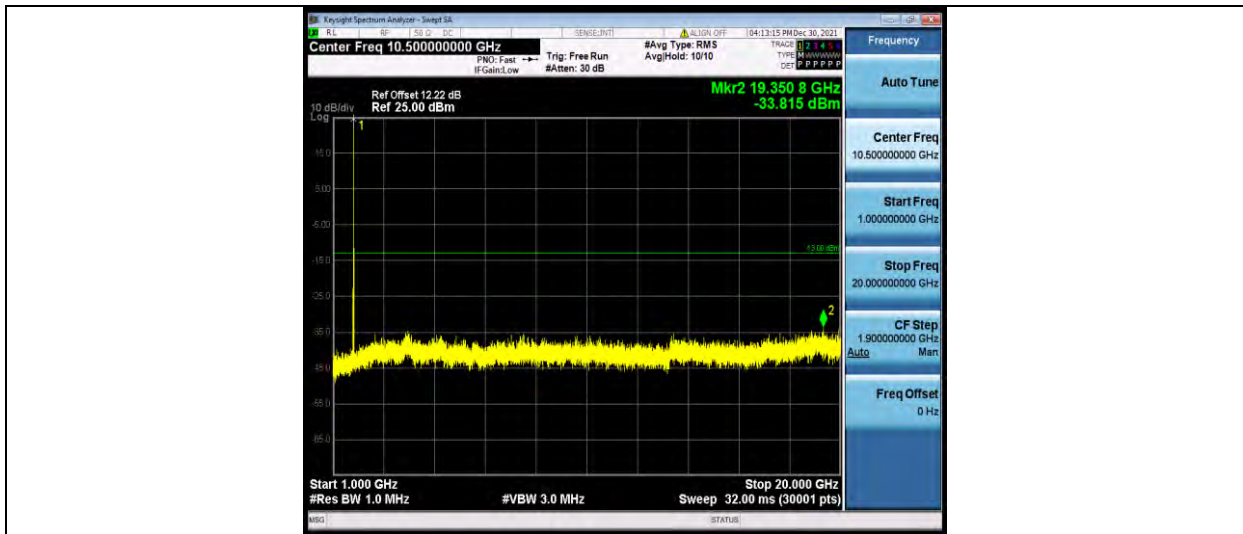

Test Report No.: W7L-P21120038RF05

Band66-15MHz-QPSK-132322-1RB#0-Range2:1000~20000MHz

Band66-15MHz-QPSK-132597-1RB#0-Range1:30~1000MHz

Band66-15MHz-QPSK-132597-1RB#0-Range2:1000~20000MHz

BUREAU VERITAS

Test Report No.: W7L-P21120038RF05