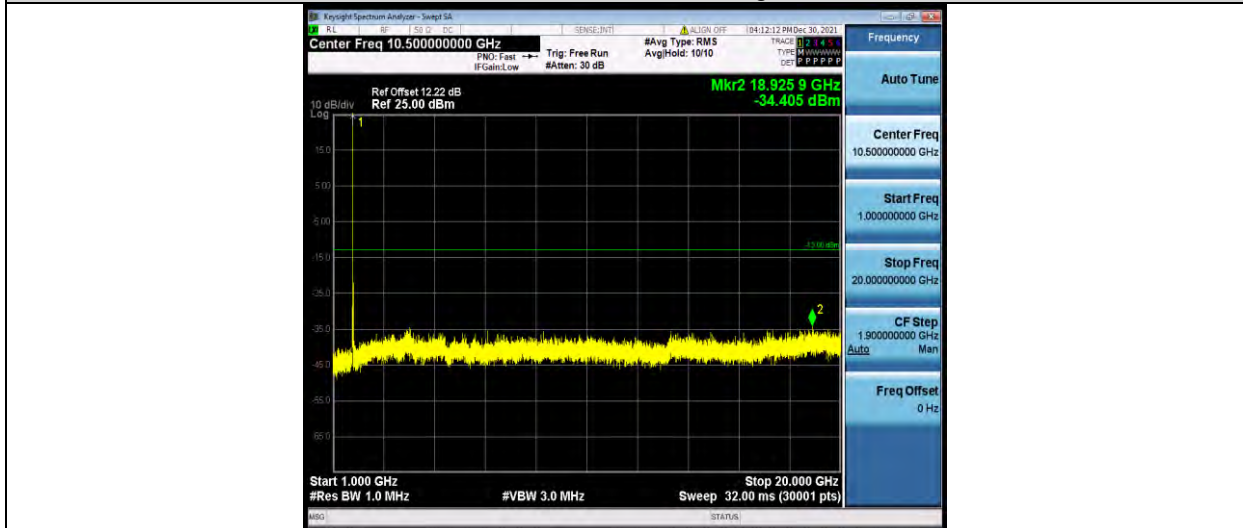

Band66-15MHz-QPSK-132322-1RB#0-Range2:1000~20000MHz