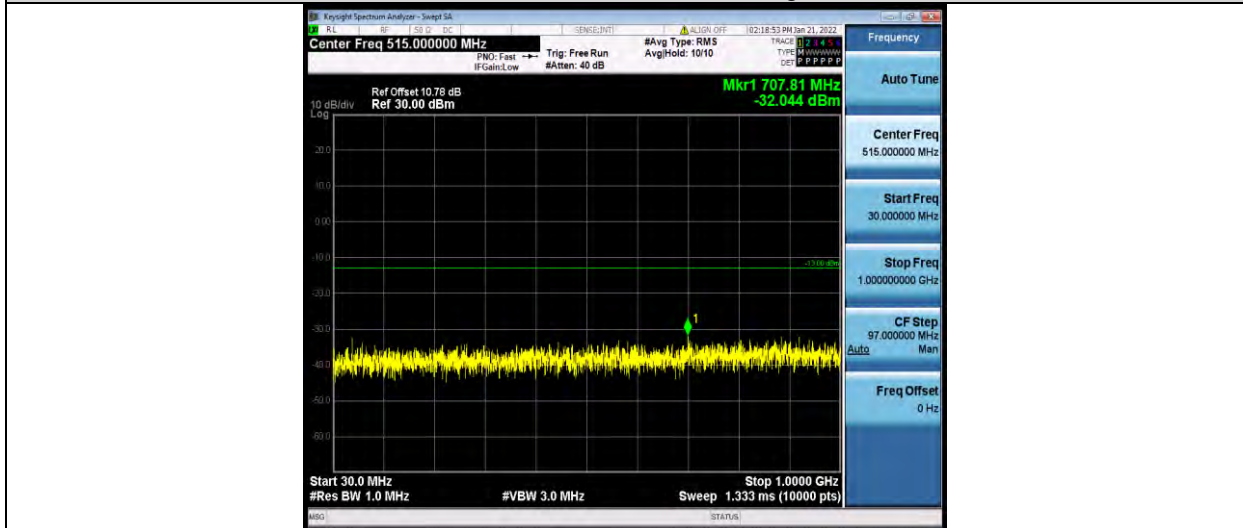

Band66-15MHz-64QAM-132047-1RB#0-Range1:30~1000MHz