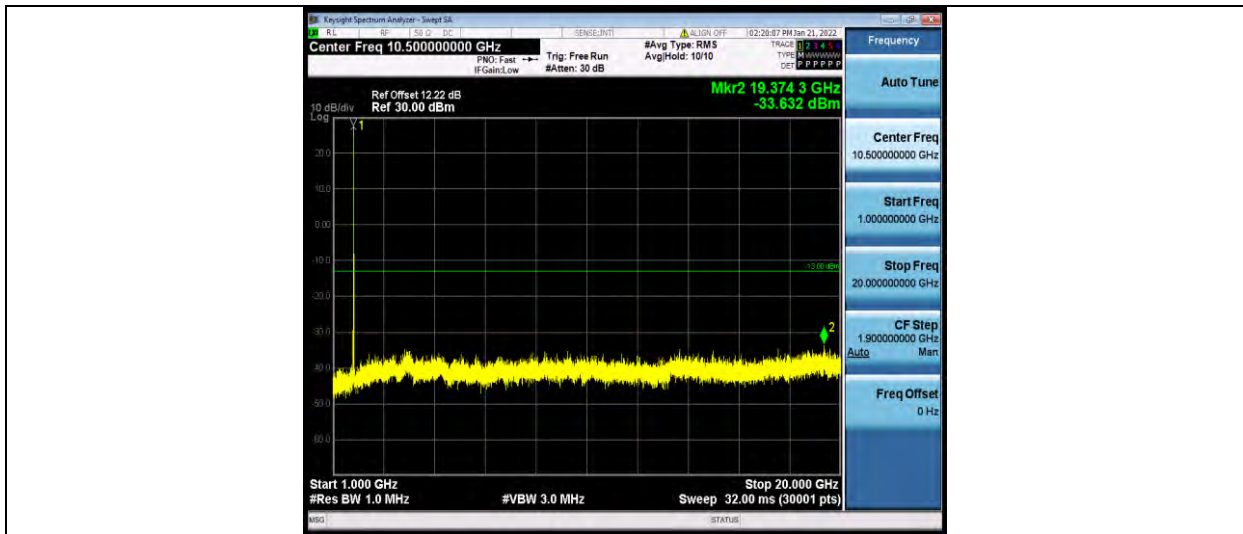

Band66-15MHz-64QAM-132322-1RB#0-Range2:1000~20000MHz

Band66-15MHz-64QAM-132597-1RB#0-Range1:30~1000MHz

Band66-15MHz-64QAM-132597-1RB#0-Range2:1000~20000MHz

BUREAU VERITAS

Test Report No.: W7L-P21120038RF05