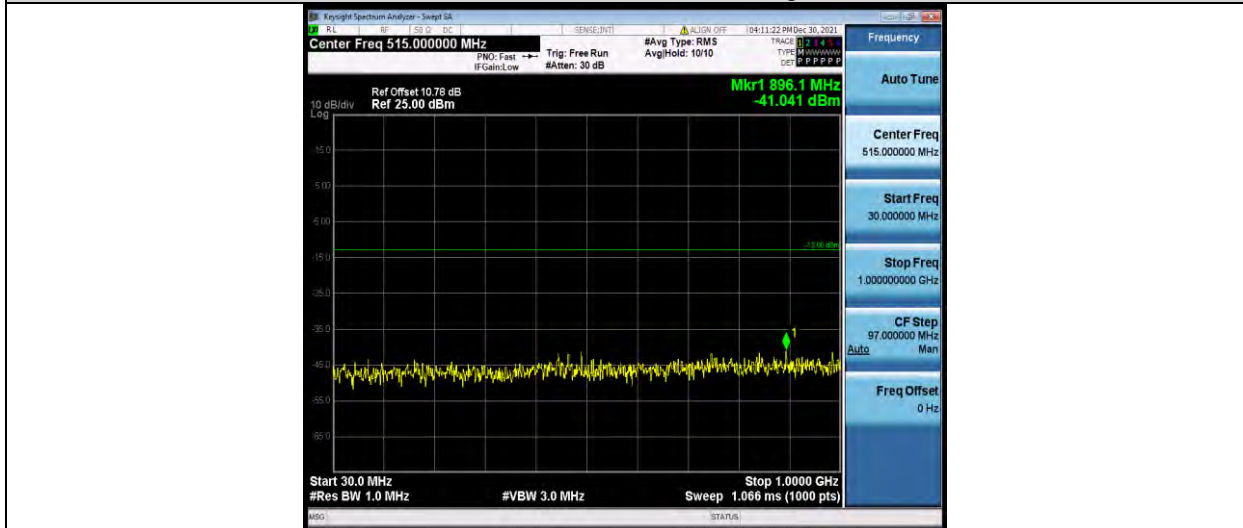

Band66-15MHz-16QAM-132047-1RB#0-Range1:30~1000MHz