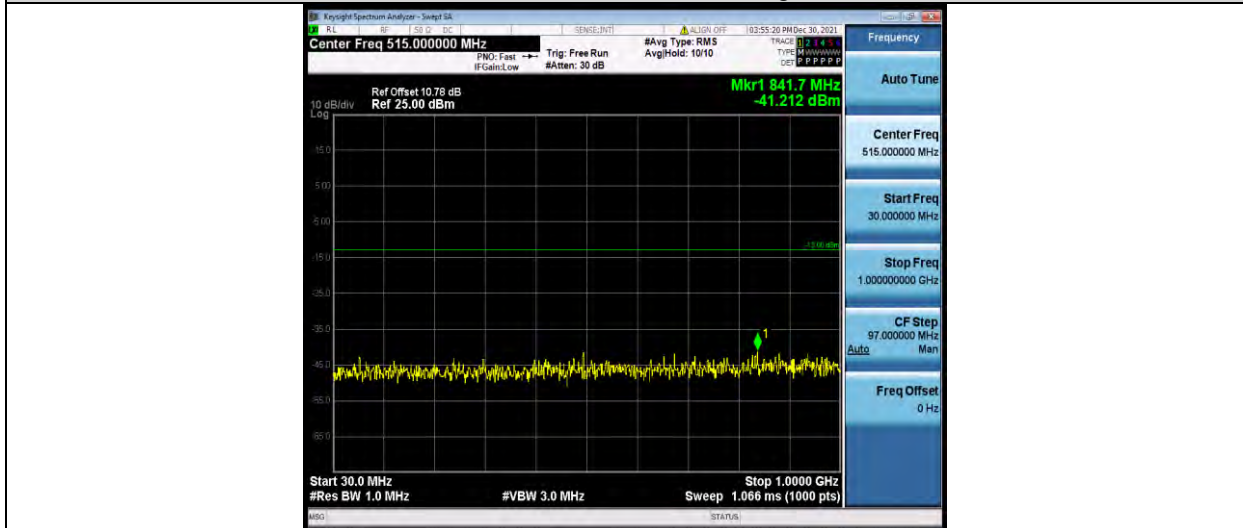

Band66-10MHz-QPSK-132022-1RB#0-Range1:30~1000MHz