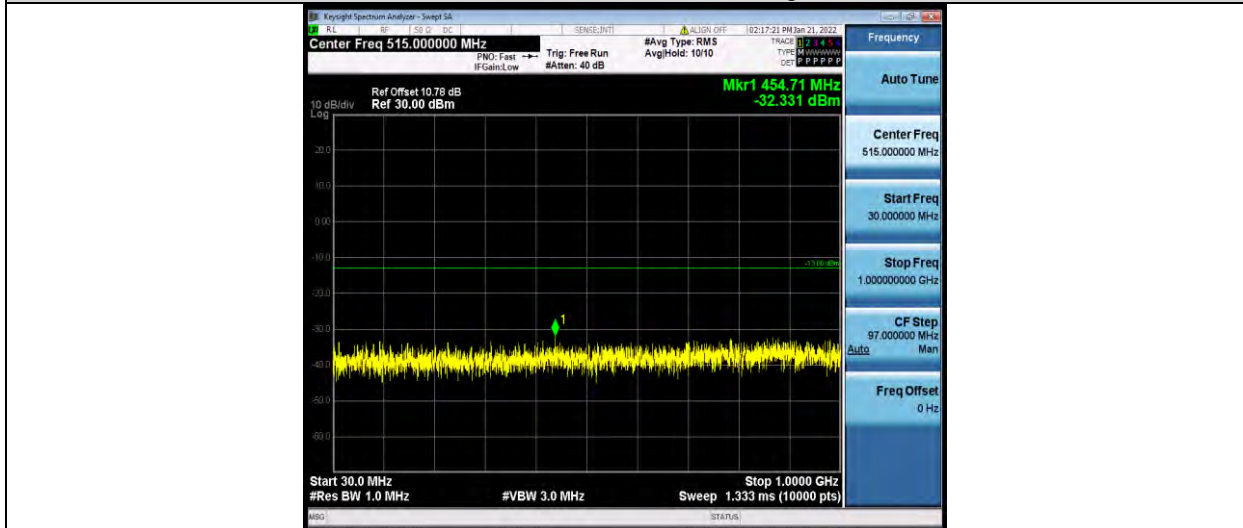

Band66-20MHz-64QAM-132072-1RB#0-Range1:30~1000MHz