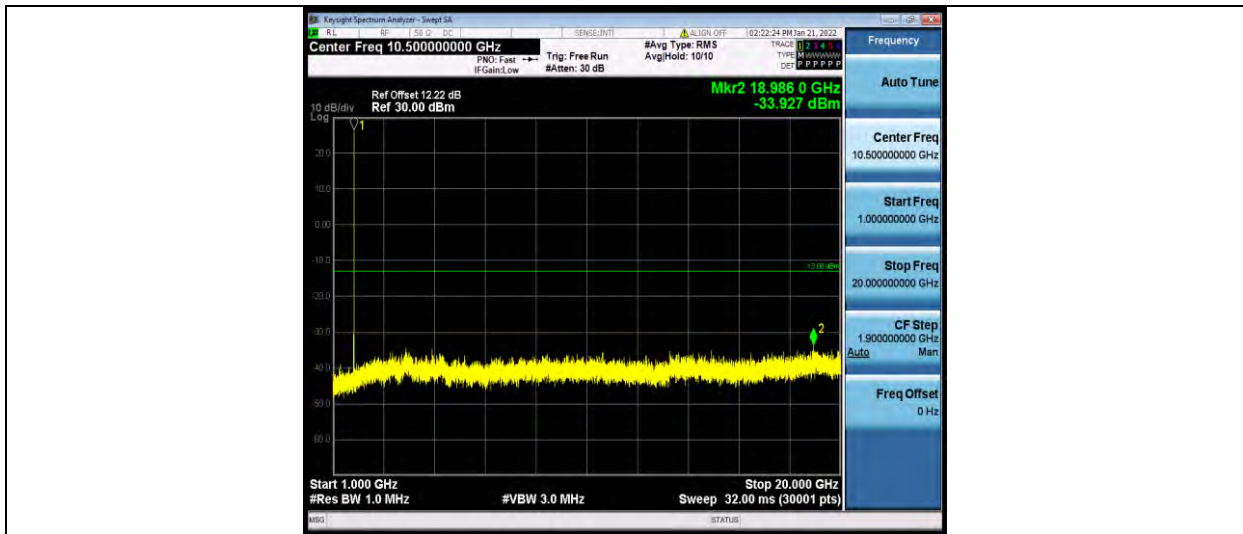

Band66-1.4MHz-64QAM-132322-1RB#0-Range2:1000~2000MHz

Band66-1.4MHz-64QAM-132665-1RB#0-Range1:30~1000MHz

Band66-1.4MHz-64QAM-132665-1RB#0-Range2:1000~2000MHz

BUREAU VERITAS

Test Report No.: W7L-P21120038RF05