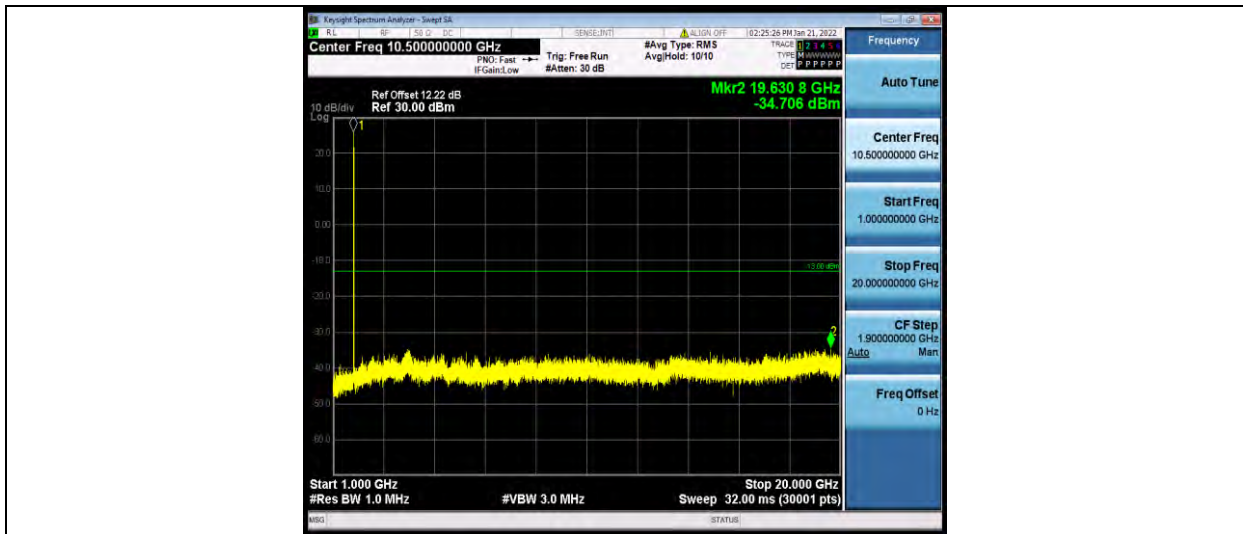

Band66-5MHz-64QAM-132647-1RB#0-Range2:1000~20000MHz

BUREAU VERITAS

Test Report No.: W7L-P21120038RF05