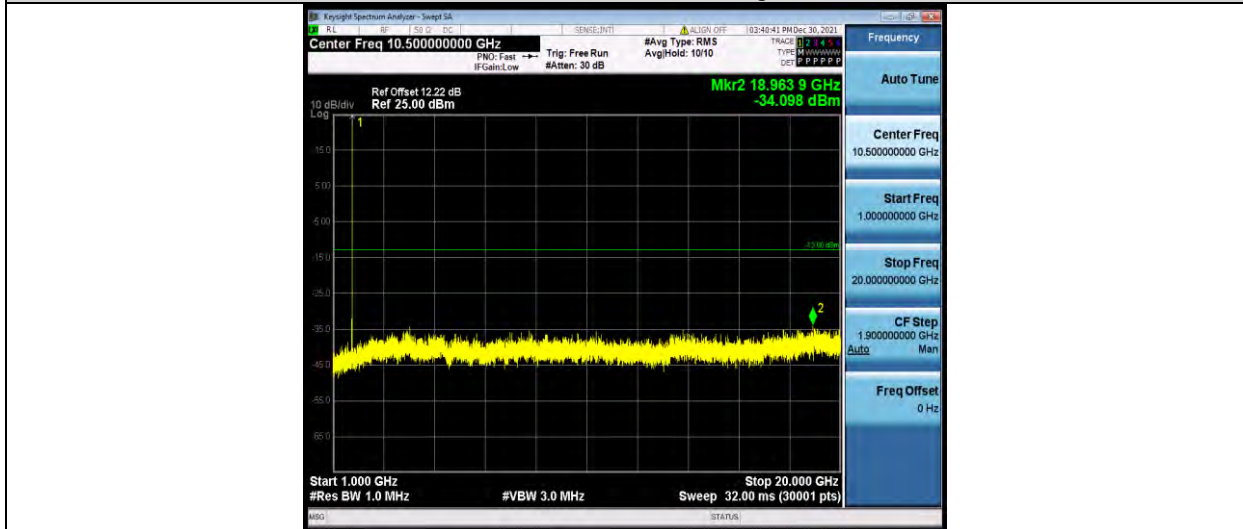

BUREAU VERITAS

Test Report No.: W7L-P21120038RF05

Band66-5MHz-16QAM-131997-1RB#0-Range1:30~1000MHz

Band66-5MHz-16QAM-131997-1RB#0-Range2:1000~20000MHz

Band66-5MHz-16QAM-132322-1RB#0-Range1:30~1000MHz

BUREAU VERITAS