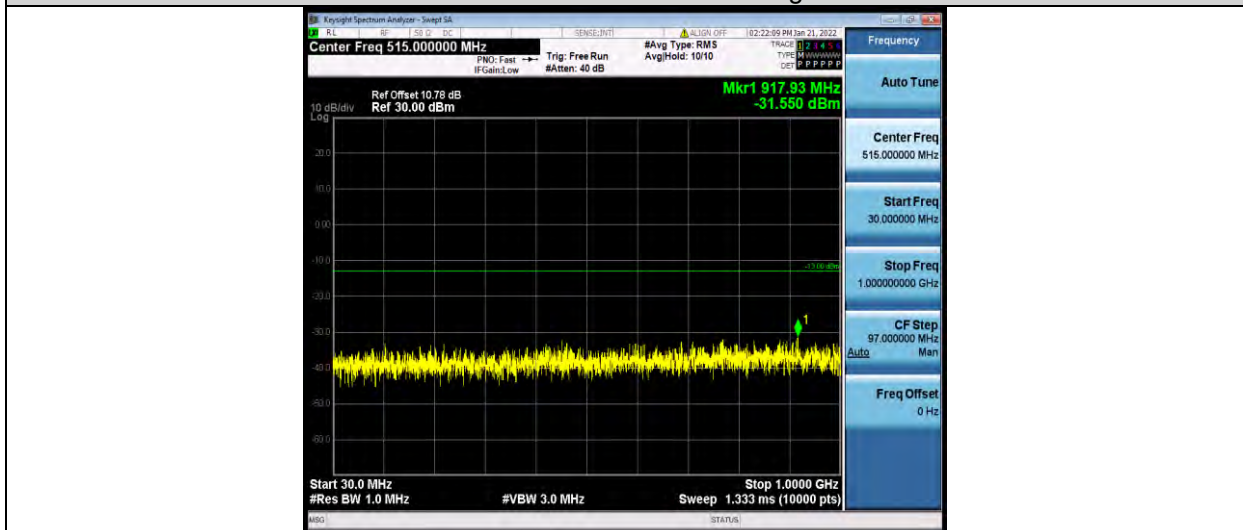

Band66-1.4MHz-64QAM-132665-1RB#0-Range1:30~1000MHz