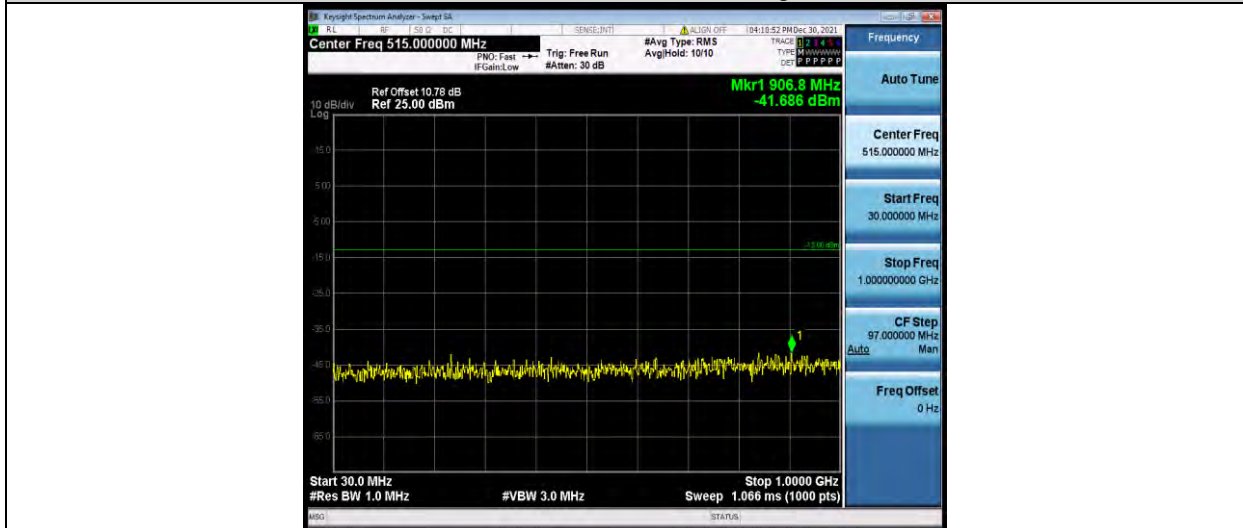

Band66-15MHz-QPSK-132047-1RB#0-Range1:30~1000MHz