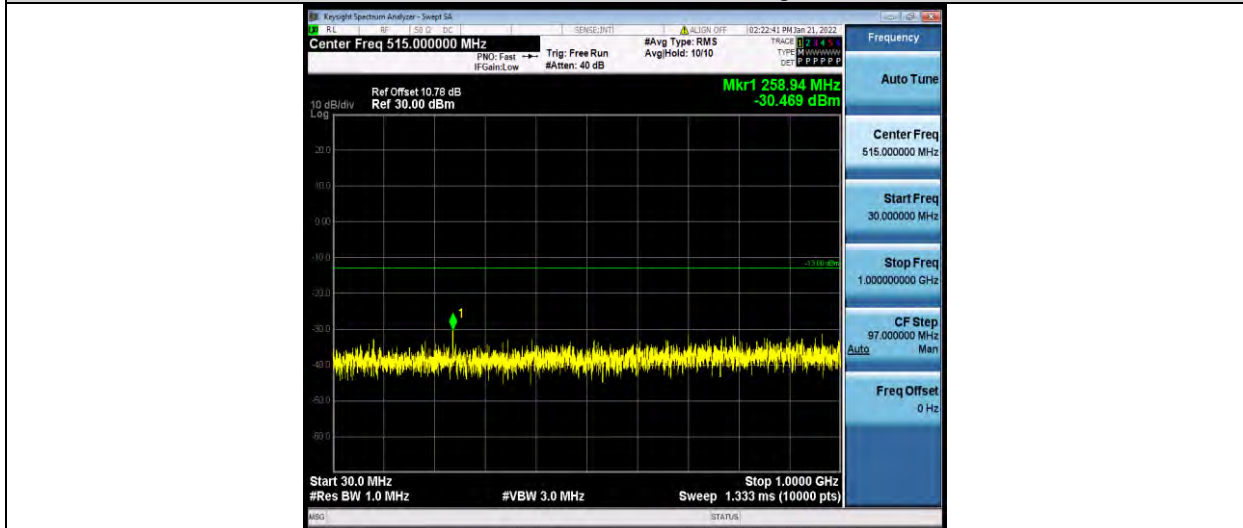

Band66-3MHz-64QAM-131987-1RB#0-Range1:30~1000MHz