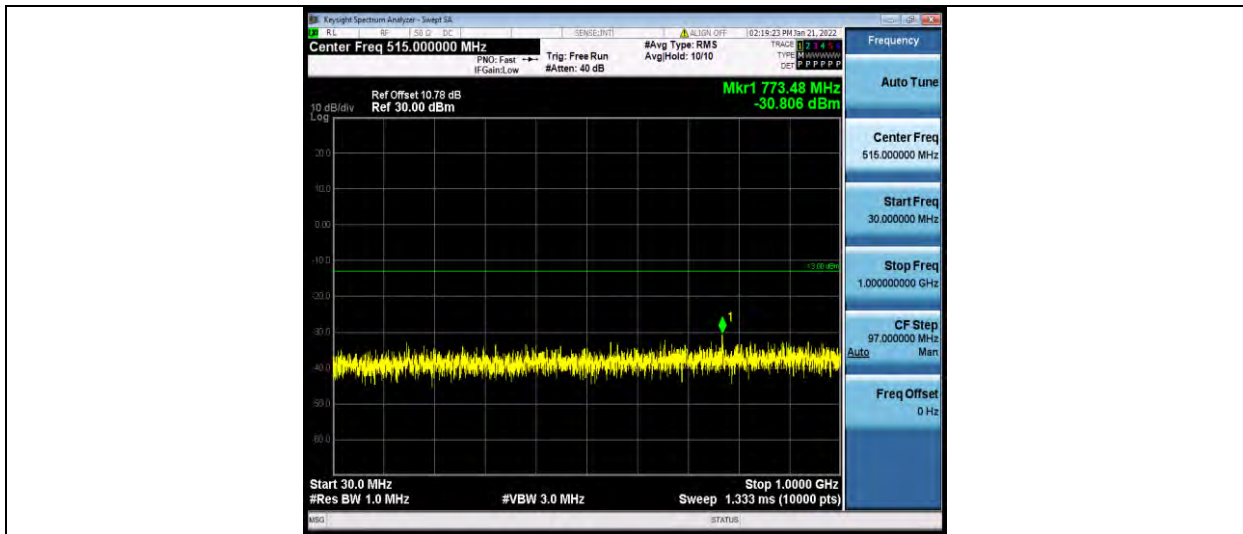

Test Report No.: W7L-P21120038RF05

Band66-15MHz-64QAM-132047-1RB#0-Range1:30~1000MHz

Band66-15MHz-64QAM-132047-1RB#0-Range2:1000~2000MHz

Band66-15MHz-64QAM-132322-1RB#0-Range1:30~1000MHz

BUREAU VERITAS

Test Report No.: W7L-P21120038RF05