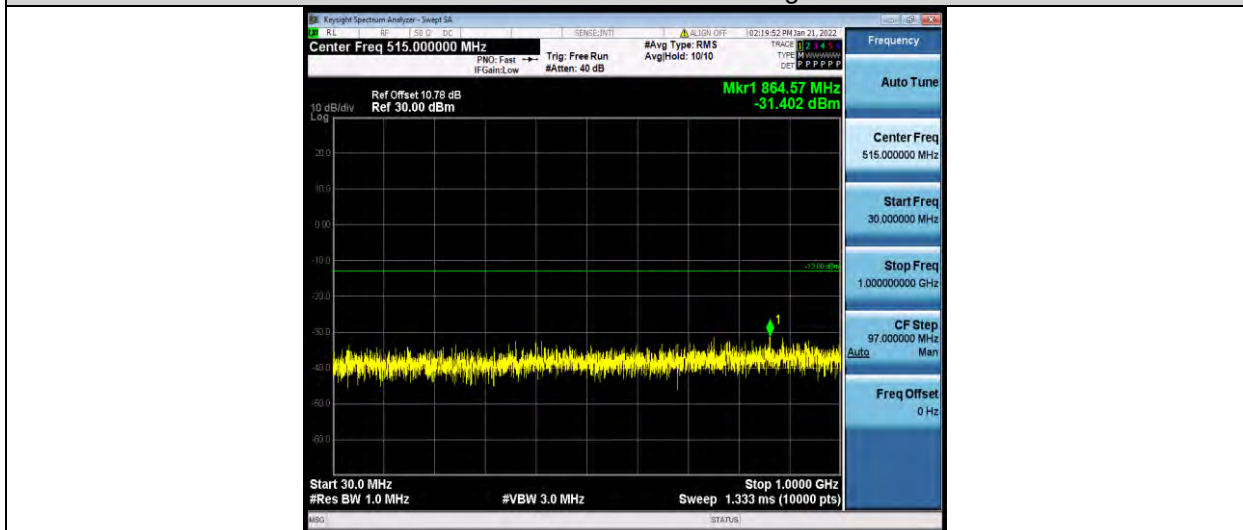

Band66-15MHz-64QAM-132597-1RB#0-Range1:30~1000MHz