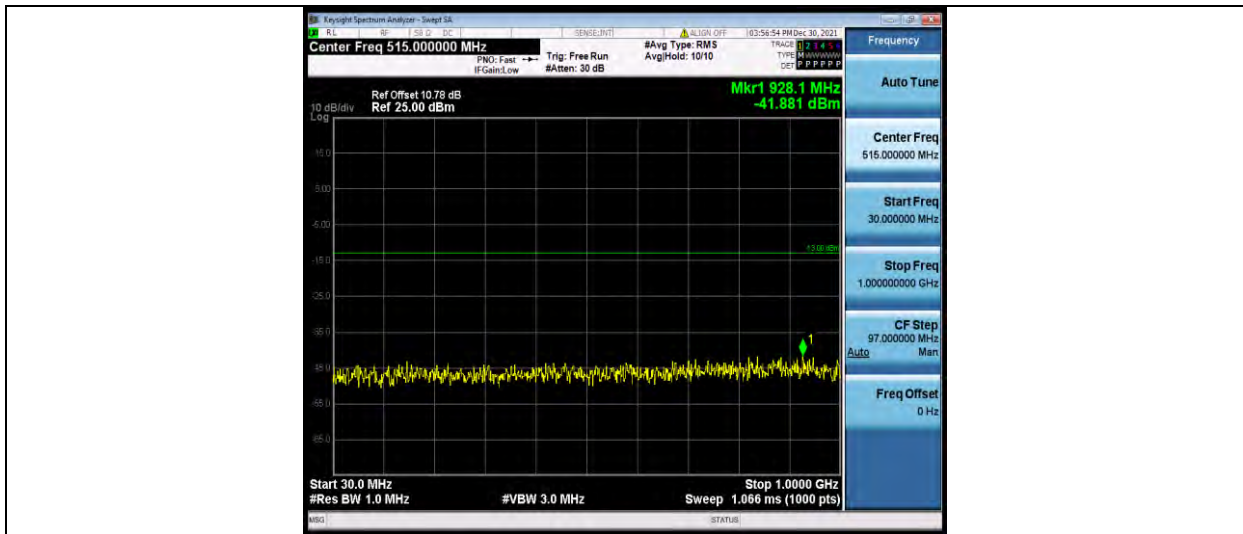

Band66-10MHz-16QAM-132322-1RB#0-Range1:30~1000MHz

BUREAU VERITAS

Test Report No.: W7L-P21120038RF05