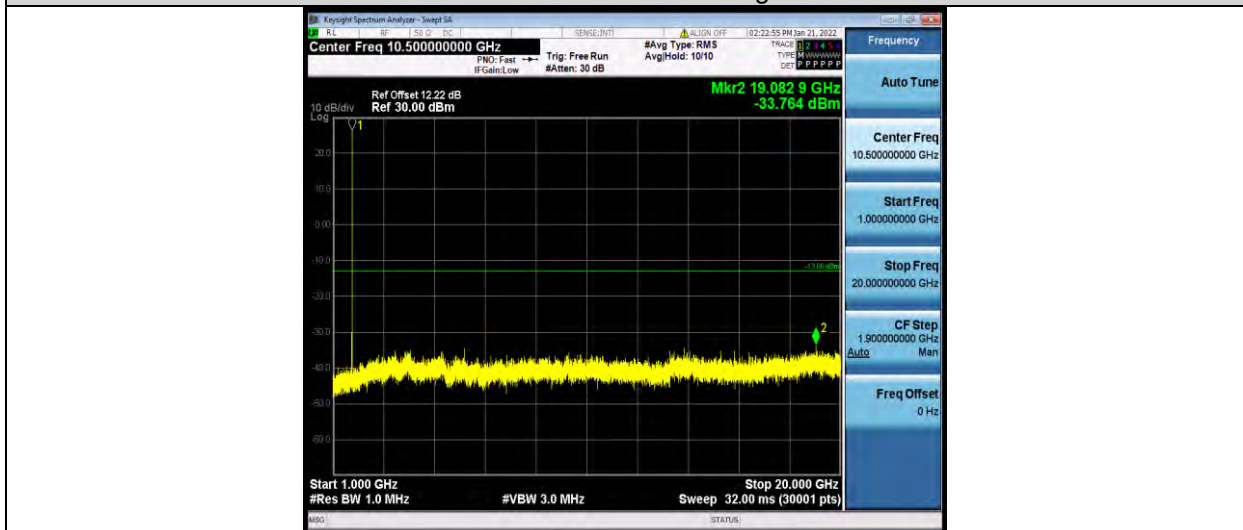

Band66-3MHz-64QAM-131987-1RB#0-Range2:1000~20000MHz