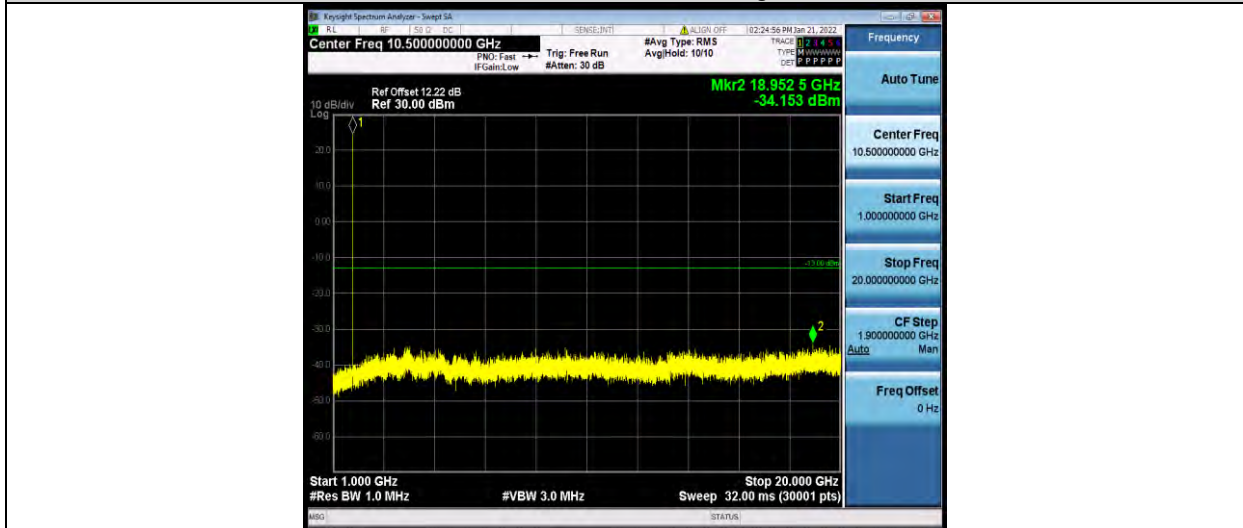

Band66-5MHz-64QAM-132322-1RB#0-Range1:30~1000MHz

BUREAU VERITAS

Test Report No.: W7L-P21120038RF05

Band66-5MHz-64QAM-132322-1RB#0-Range2:1000~20000MHz

Band66-5MHz-64QAM-132647-1RB#0-Range1:30~1000MHz

Band66-5MHz-64QAM-132647-1RB#0-Range2:1000~20000MHz