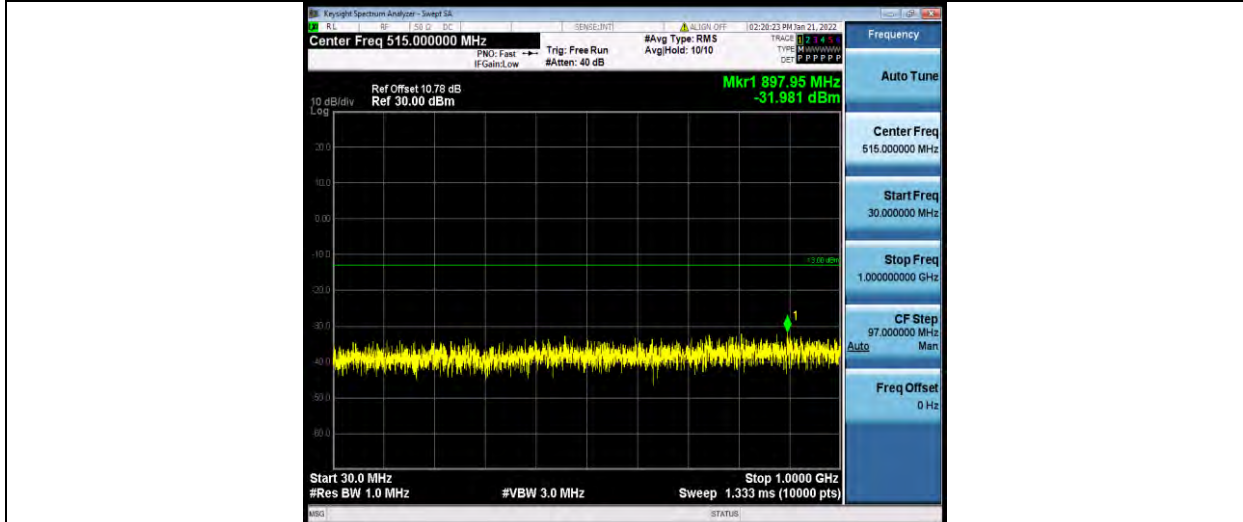

Band66-1.4MHz-64QAM-131979-1RB#0-Range1:30~1000MHz