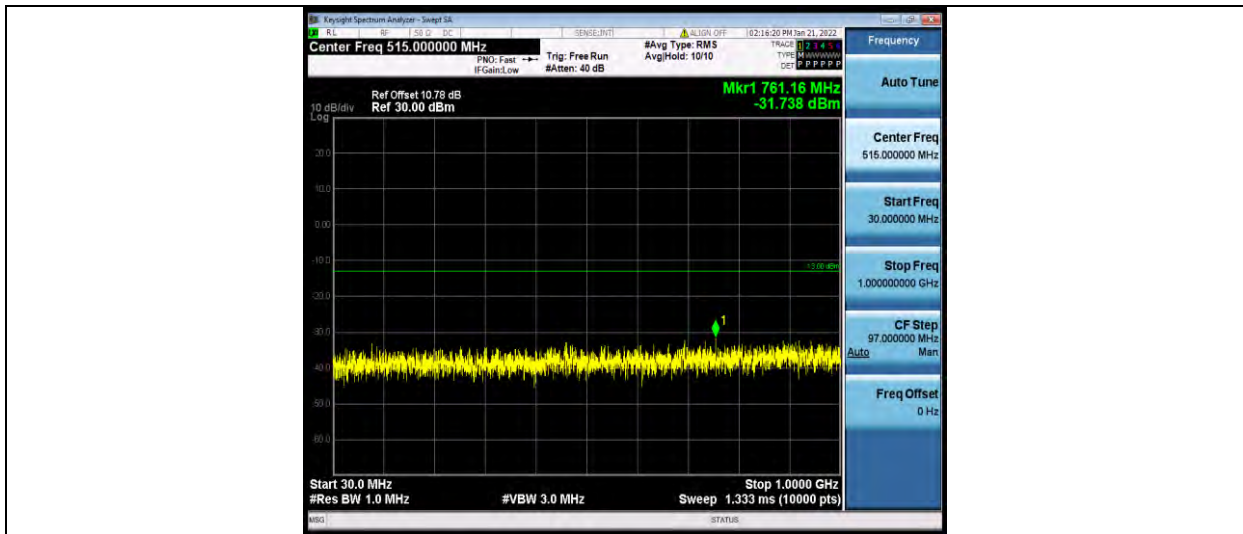

Band66-10MHz-64QAM-132322-1RB#0-Range1:30~1000MHz

BUREAU VERITAS

Test Report No.: W7L-P21120038RF05