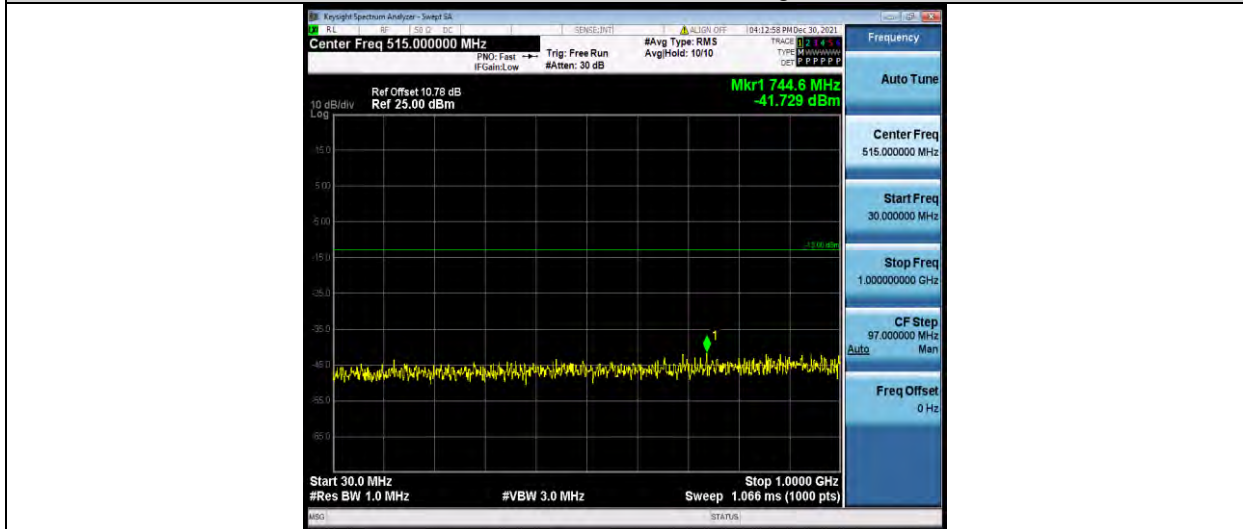

Band66-15MHz-QPSK-132597-1RB#0-Range1:30~1000MHz