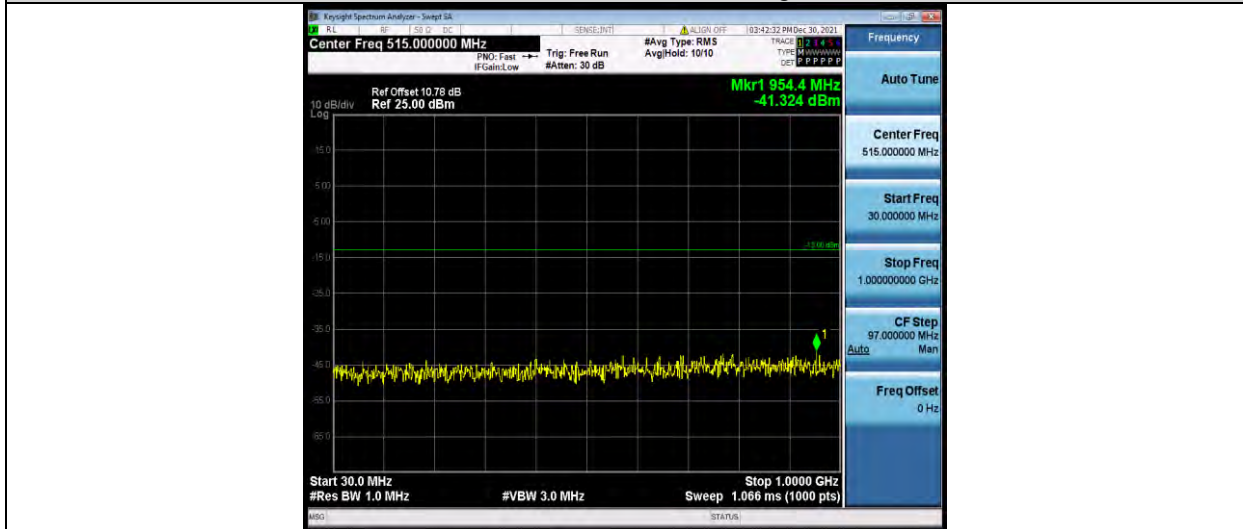

Band66-5MHz-16QAM-132647-1RB#0-Range1:30~1000MHz