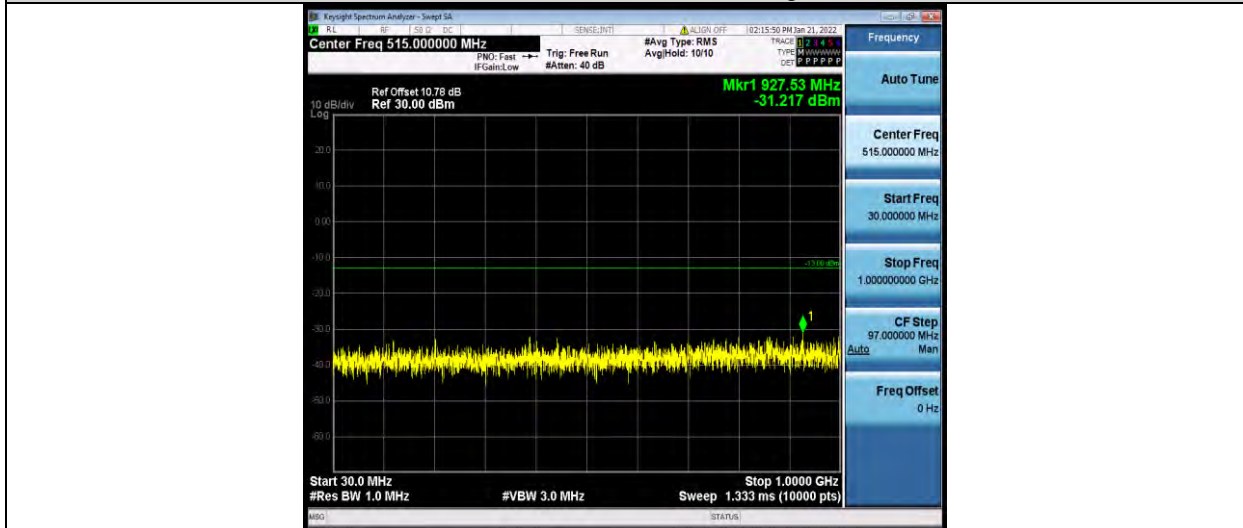

Band66-10MHz-64QAM-132022-1RB#0-Range1:30~1000MHz