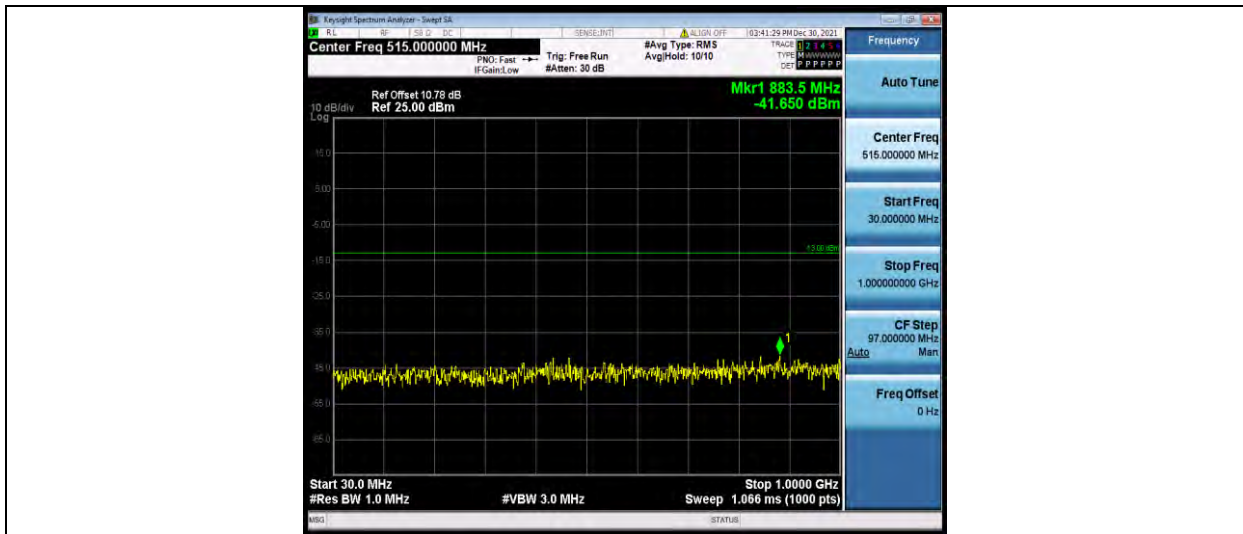

Band66-5MHz-16QAM-132322-1RB#0-Range1:30~1000MHz

BUREAU VERITAS

Test Report No.: W7L-P21120038RF05