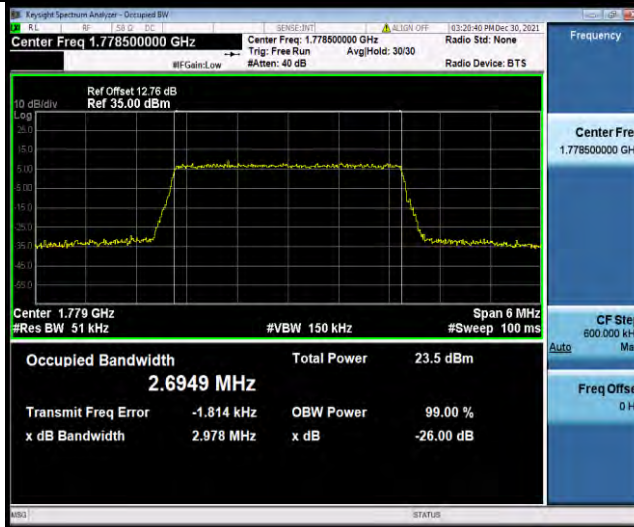

BUREAU VERITAS

Test Report No.: W7L-P21120038RF05

Band66-5MHz-QPSK-131997-25RB#0