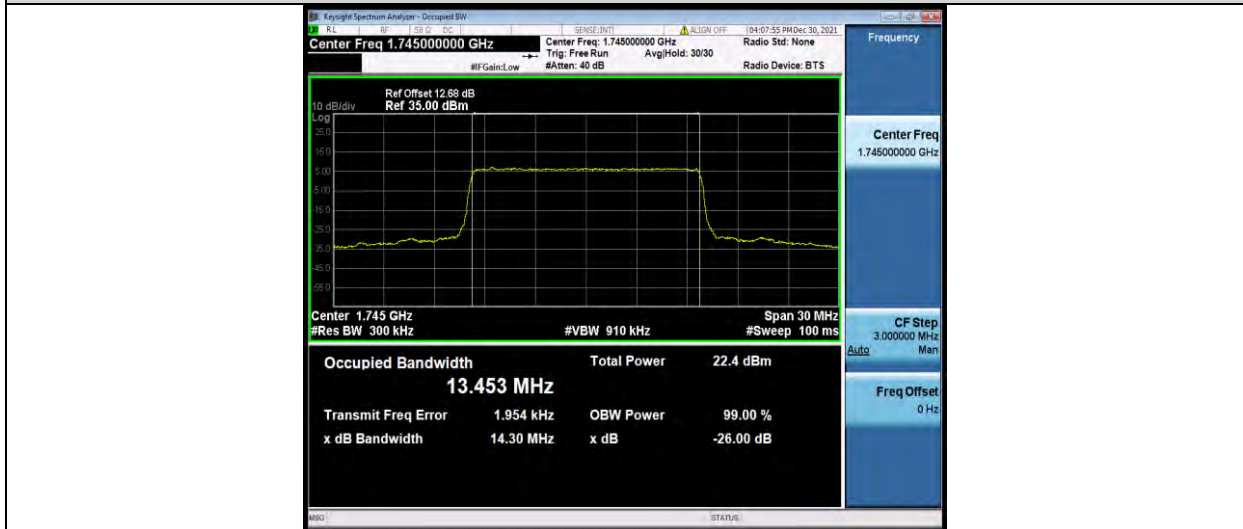

Band66-15MHz-16QAM-132597-75RB#0