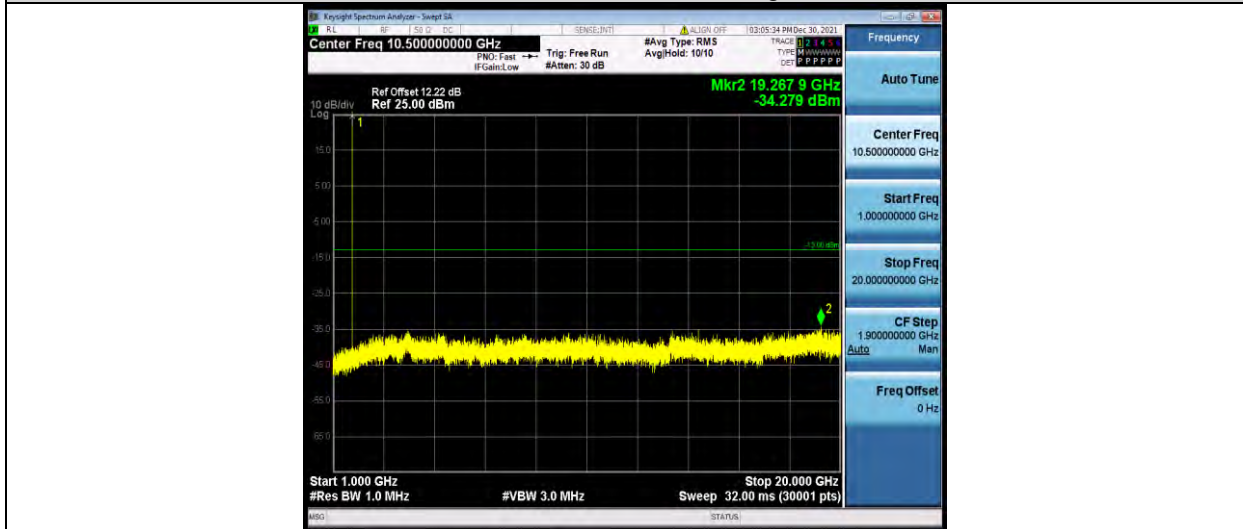

BUREAU VERITAS

Test Report No.: W7L-P21120038RF05

Band66-1.4MHz-16QAM-131979-1RB#0-Range1:30~1000MHz

Band66-1.4MHz-16QAM-131979-1RB#0-Range2:1000~2000MHz

Band66-1.4MHz-16QAM-132322-1RB#0-Range1:30~1000MHz