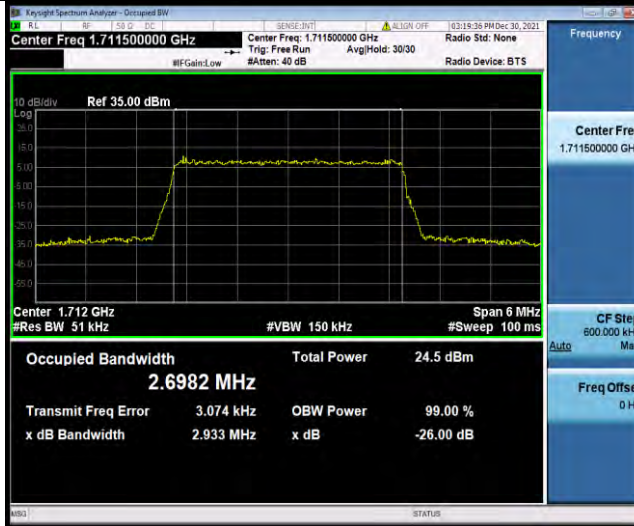

Band66-3MHz-QPSK-132322-15RB#0