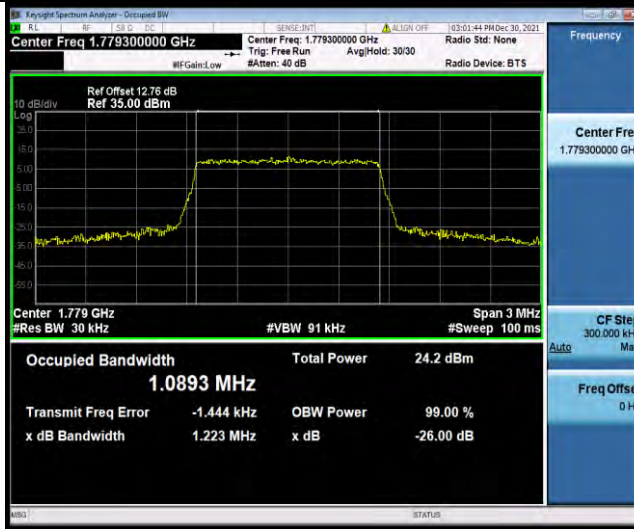

## Test Graphs

BUREAU VERITAS

Test Report No.: W7L-P21120038RF05

Band66-1.4MHz-16QAM-131979-6RB#0

Band66-1.4MHz-16QAM-132322-6RB#0

Band66-1.4MHz-16QAM-132665-6RB#0

BUREAU VERITAS

Test Report No.: W7L-P21120038RF05