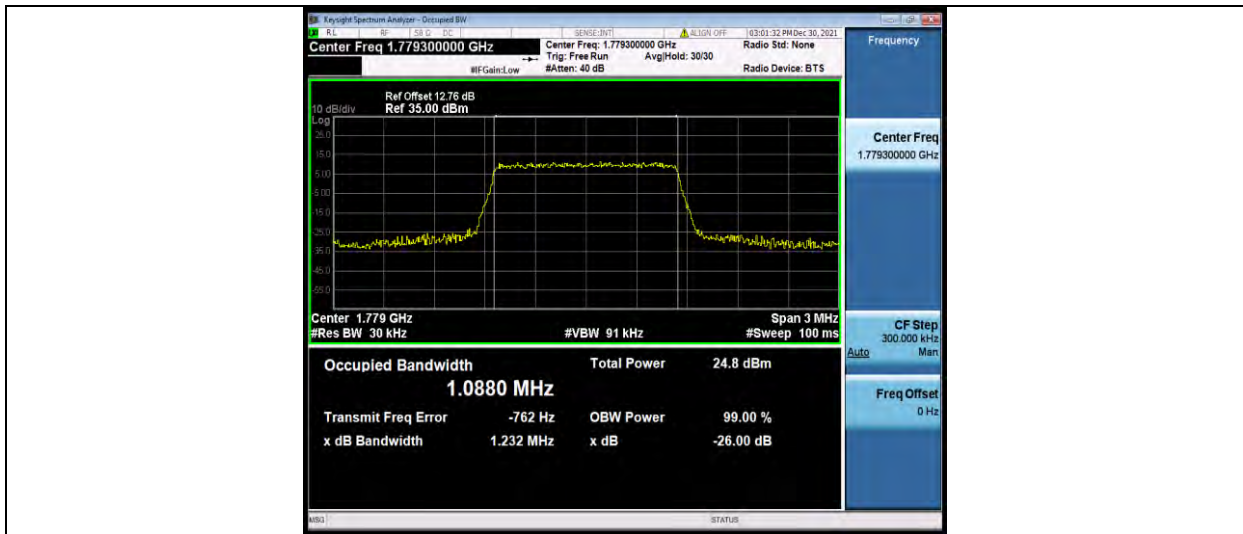

BUREAU VERITAS

Test Report No.: W7L-P21120038RF05

Band66-1.4MHz-16QAM-131979-6RB#0