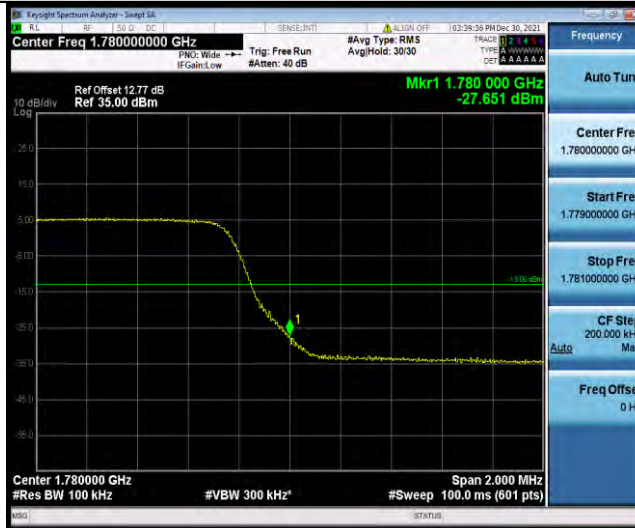

Band66-10MHz-QPSK-132022-1RB#0