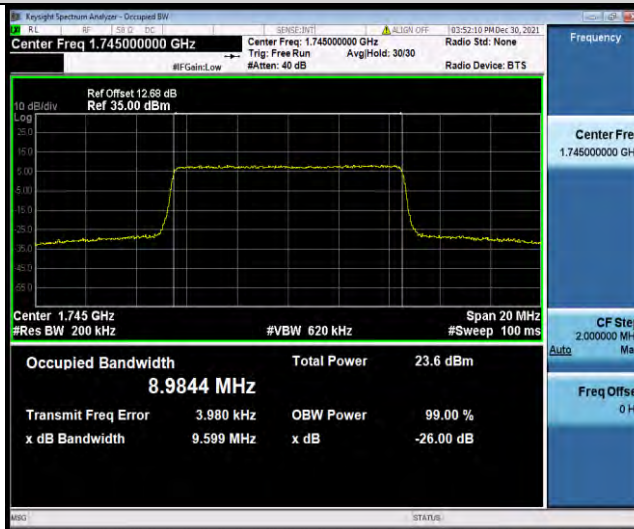

Band66-10MHz-QPSK-132622-50RB#0