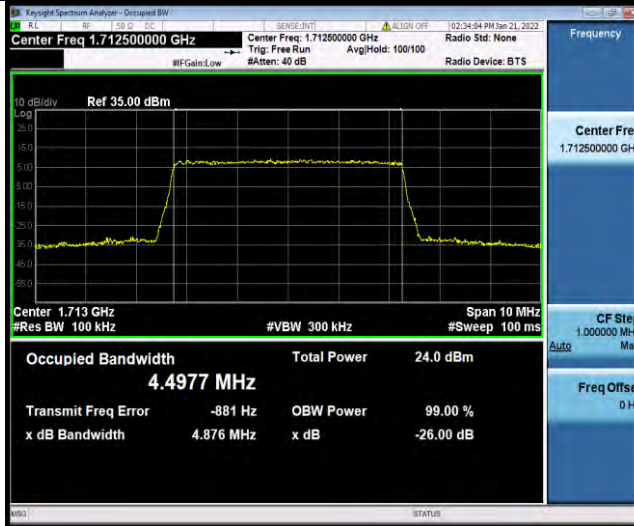

### Test Report No.: W7L-P21120038RF05

Band66-3MHz-64QAM-131987-15RB#0

Band66-3MHz-64QAM-132322-15RB#0

Band66-3MHz-64QAM-132657-15RB#0

BUREAU VERITAS

Test Report No.: W7L-P21120038RF05

Band66-5MHz-64QAM-131997-25RB#0