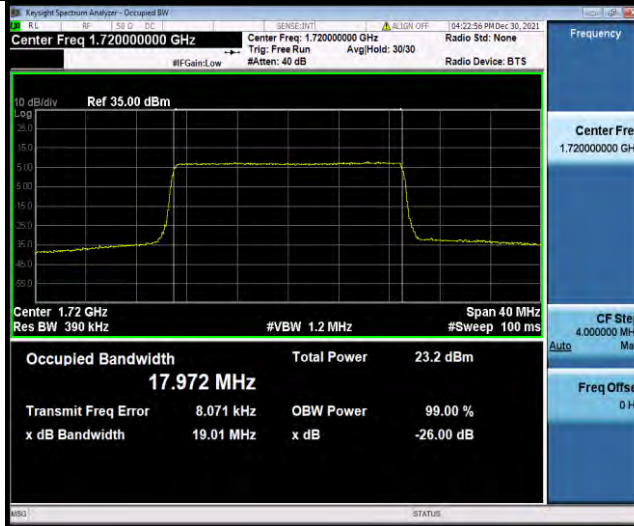

### Test Report No.: W7L-P21120038RF05

Band66-15MHz-16QAM-132047-75RB#0

Band66-15MHz-16QAM-132322-75RB#0

Band66-15MHz-16QAM-132597-75RB#0

BUREAU  
VERITAS

Test Report No.: W7L-P21120038RF05

Band66-20MHz-QPSK-132072-100RB#0