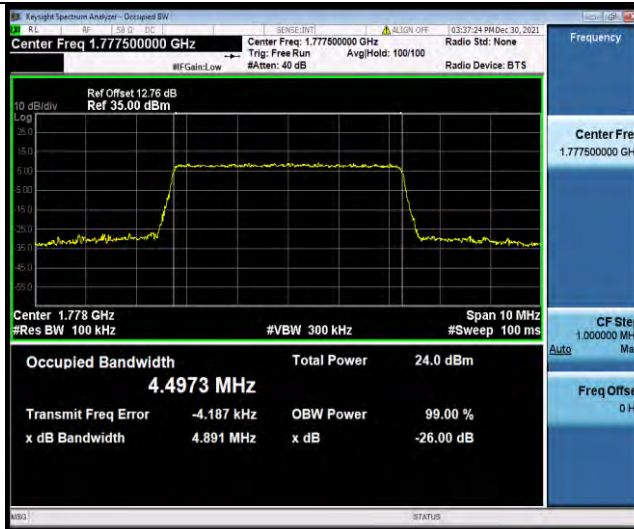

BUREAU VERITAS

Test Report No.: W7L-P21120038RF05

Band66-10MHz-QPSK-132022-50RB#0