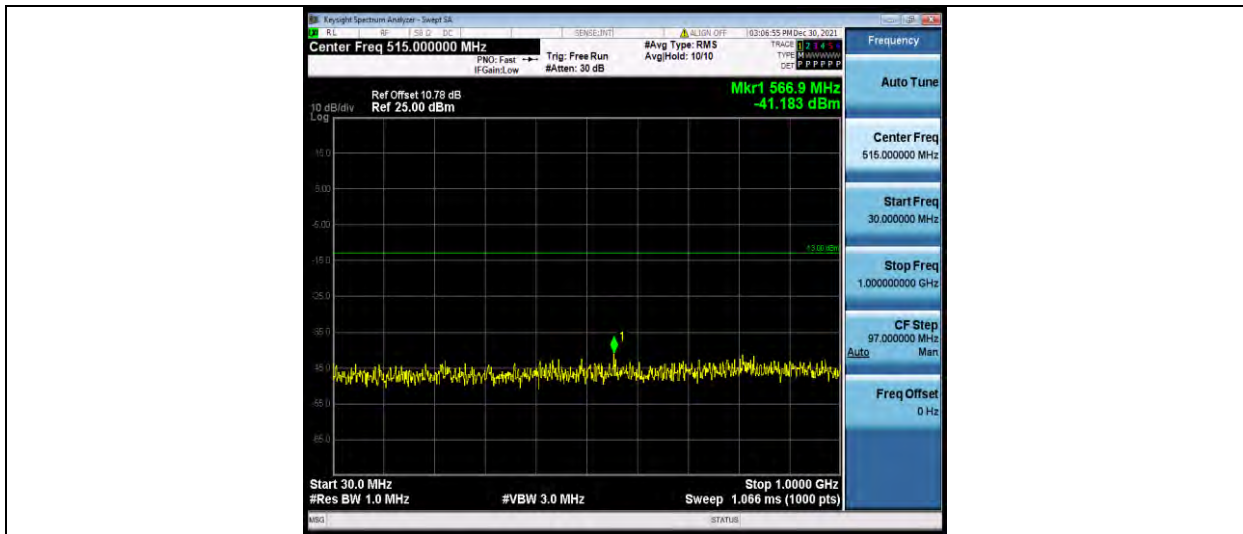

BUREAU VERITAS

Test Report No.: W7L-P21120038RF05

Band66-1.4MHz-16QAM-132322-1RB#0-Range2:1000~20000MHz