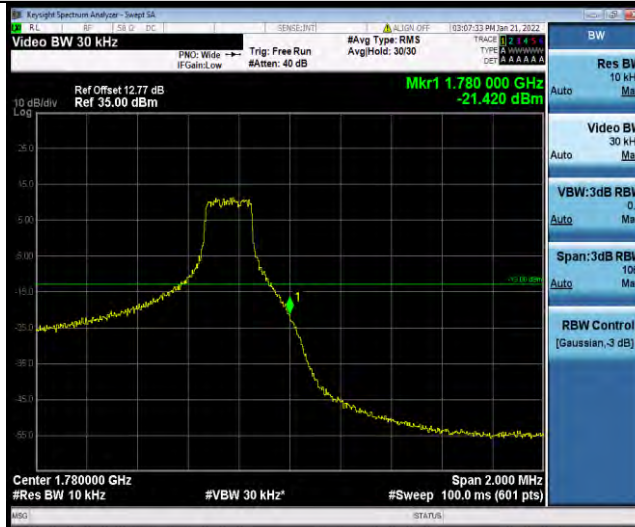

Band66-1.4MHz-64QAM-132665-6RB#0

Band66-3MHz-64QAM-131987-1RB#0

BUREAU VERITAS

Test Report No.: W7L-P21120038RF05

Band66-3MHz-64QAM-131987-15RB#0

Band66-3MHz-64QAM-132657-1RB#14

Band66-3MHz-64QAM-132657-15RB#0