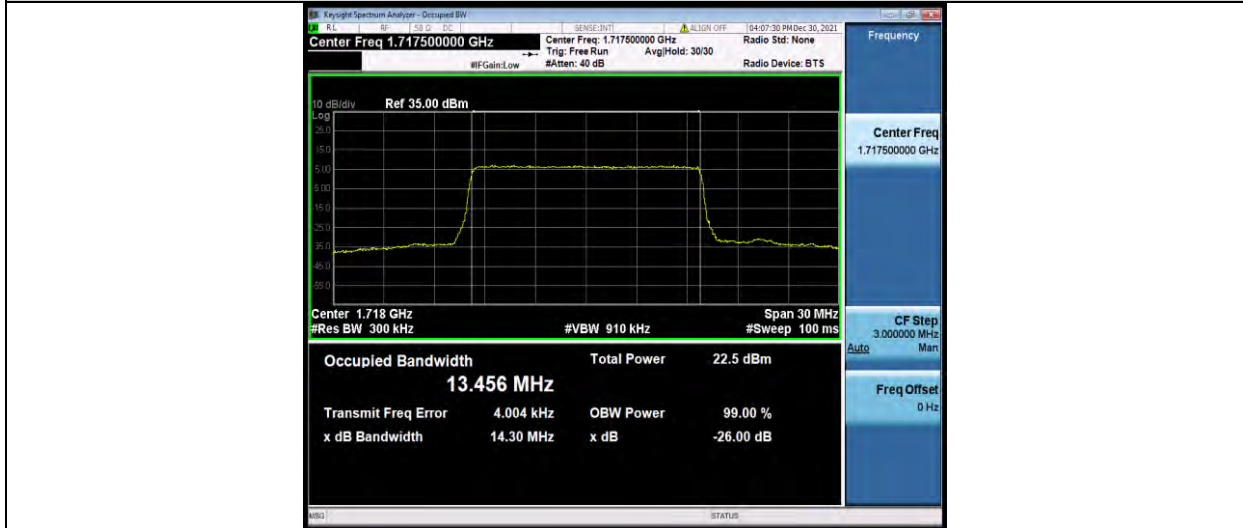

Band66-15MHz-16QAM-132322-75RB#0