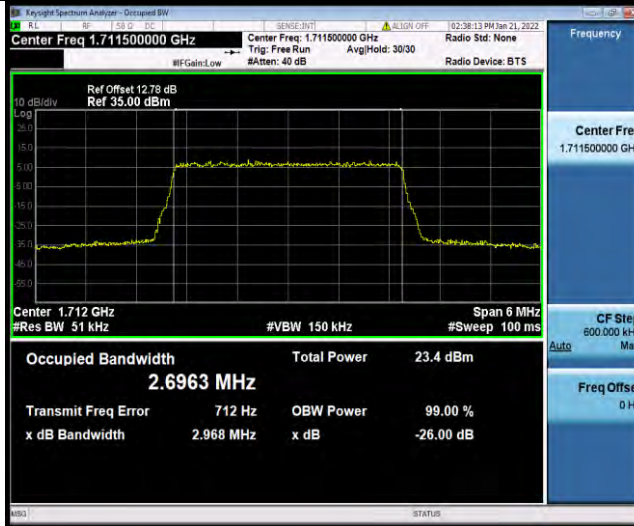

Band66-3MHz-64QAM-132322-15RB#0