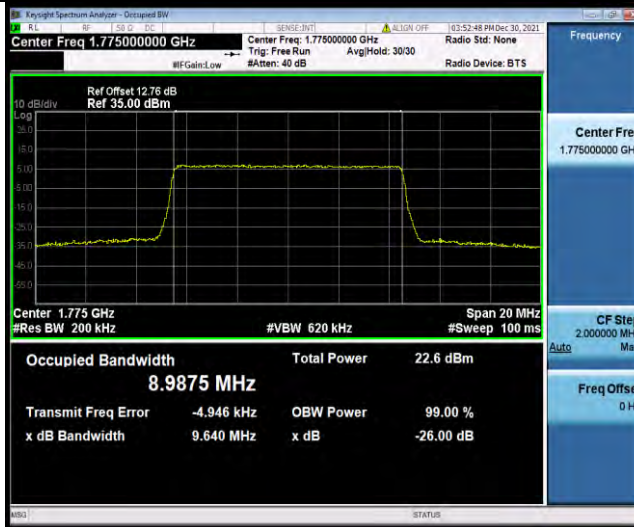

BUREAU VERITAS

Test Report No.: W7L-P21120038RF05

Band66-15MHz-QPSK-132047-75RB#0