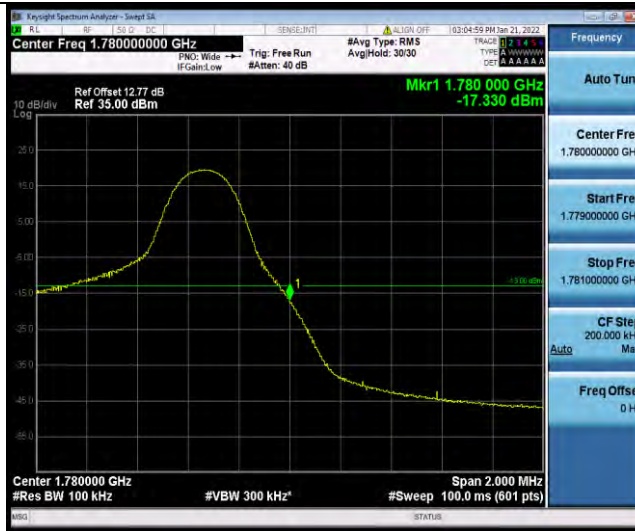

BUREAU VERITAS

Test Report No.: W7L-P21120038RF05

Band66-5MHz-64QAM-132647-25RB#0