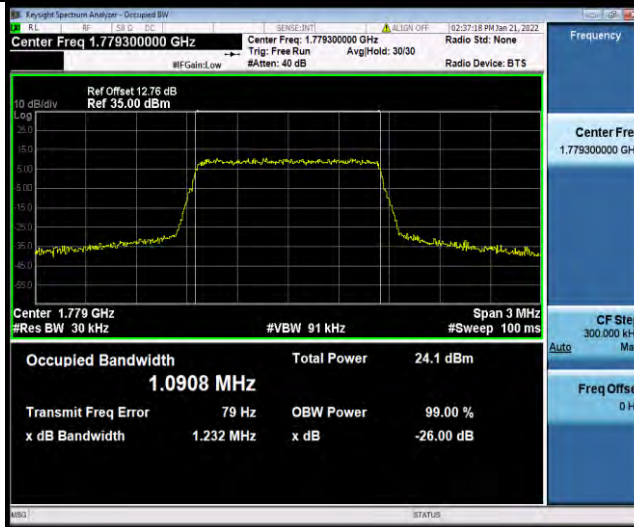

BUREAU VERITAS

Test Report No.: W7L-P21120038RF05

Band66-3MHz-64QAM-131987-15RB#0