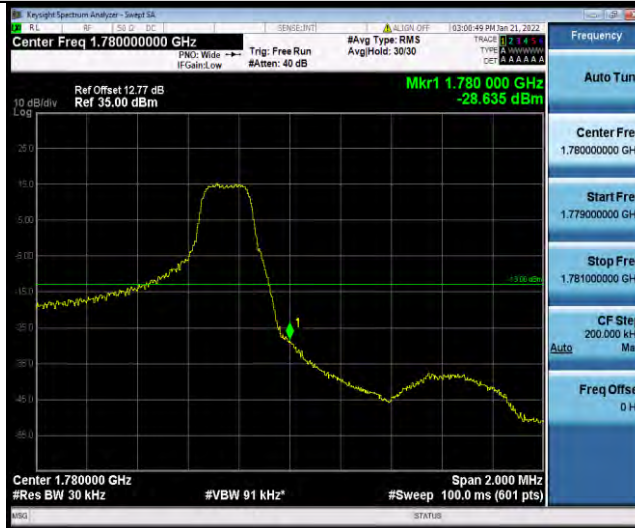

BUREAU VERITAS

Test Report No.: W7L-P21120038RF05

Band66-20MHz-16QAM-132572-100RB#0

Band66-1.4MHz-64QAM-131979-1RB#0

Band66-1.4MHz-64QAM-131979-6RB#0

BUREAU VERITAS

Test Report No.: W7L-P21120038RF05

Band66-1.4MHz-64QAM-132665-1RB#5