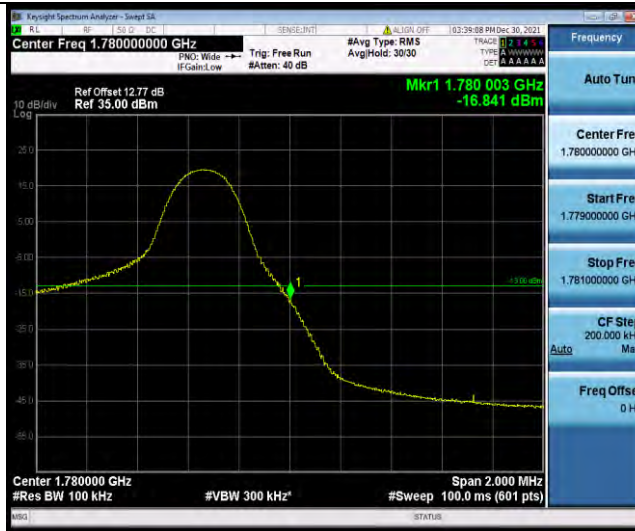

BUREAU VERITAS

Test Report No.: W7L-P21120038RF05

Band66-5MHz-16QAM-132647-25RB#0