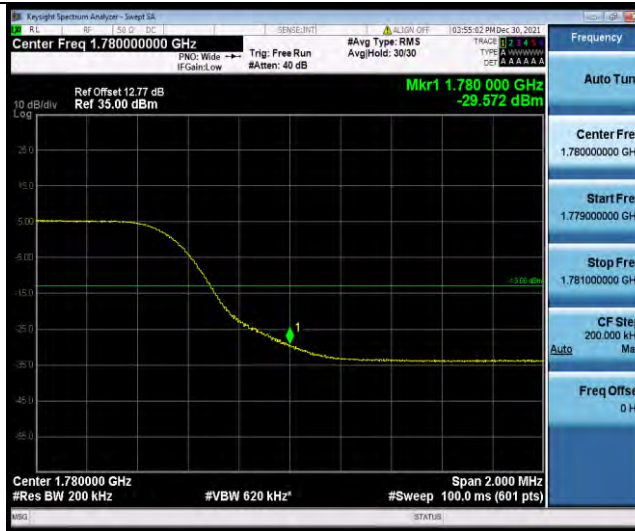

BUREAU VERITAS

Test Report No.: W7L-P21120038RF05

Band66-15MHz-QPSK-132047-1RB#0