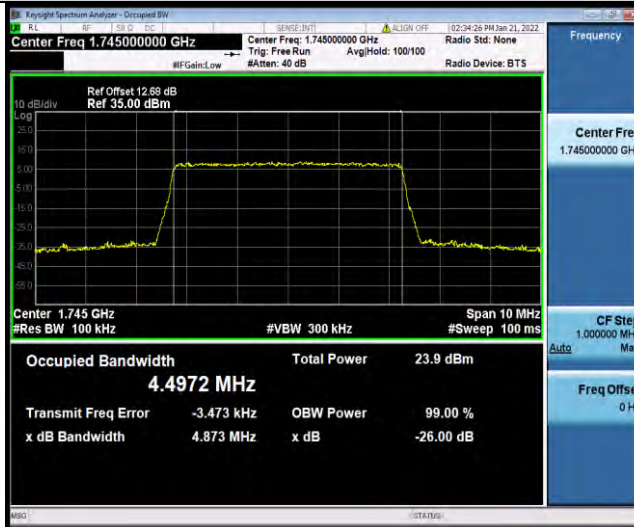

Band66-5MHz-64QAM-132647-25RB#0