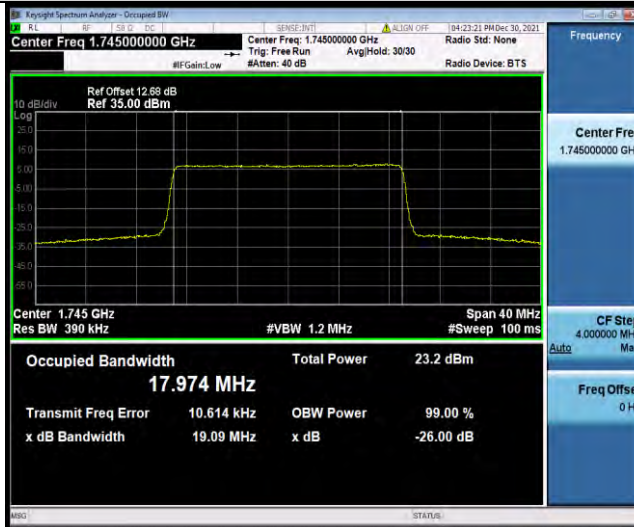

Band66-20MHz-QPSK-132572-100RB#0