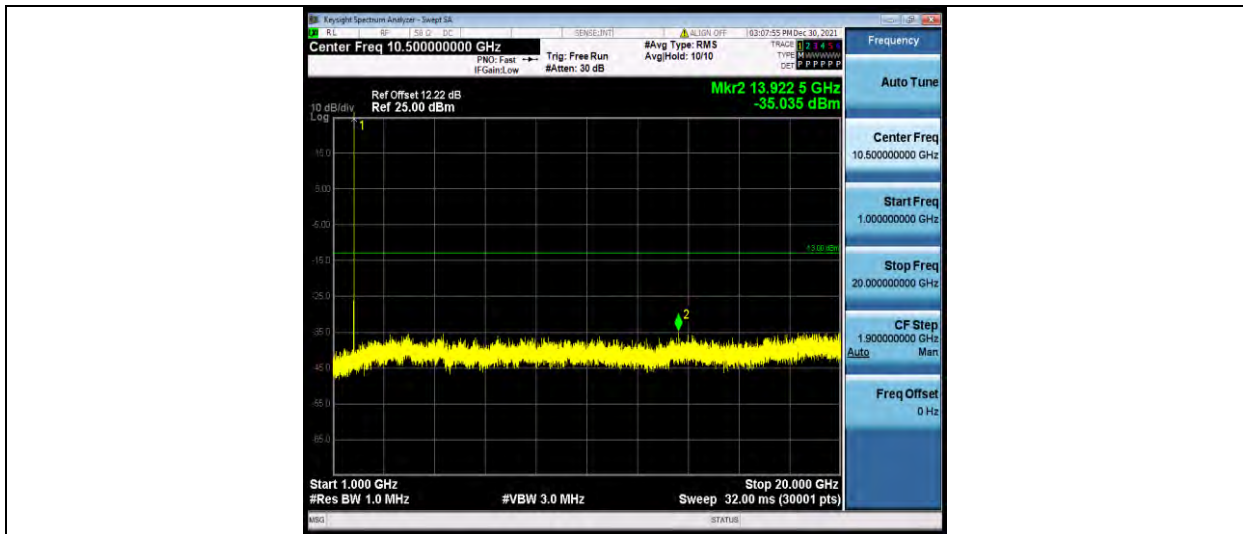

BUREAU VERITAS

Test Report No.: W7L-P21120038RF05

Band66-1.4MHz-16QAM-131979-1RB#0-Range1:30~1000MHz