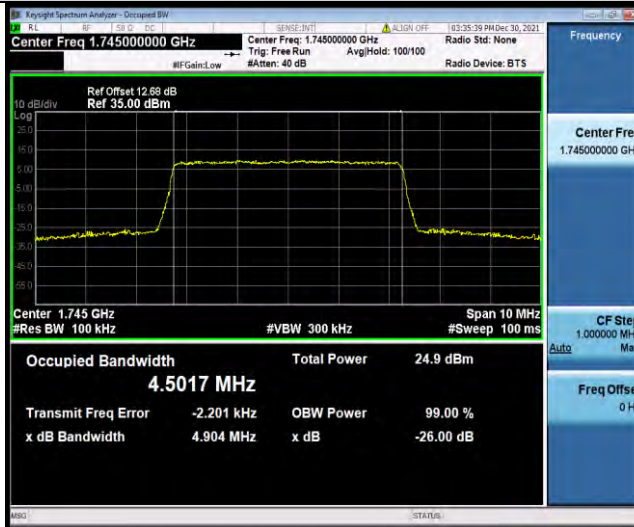

Band66-5MHz-QPSK-132647-25RB#0