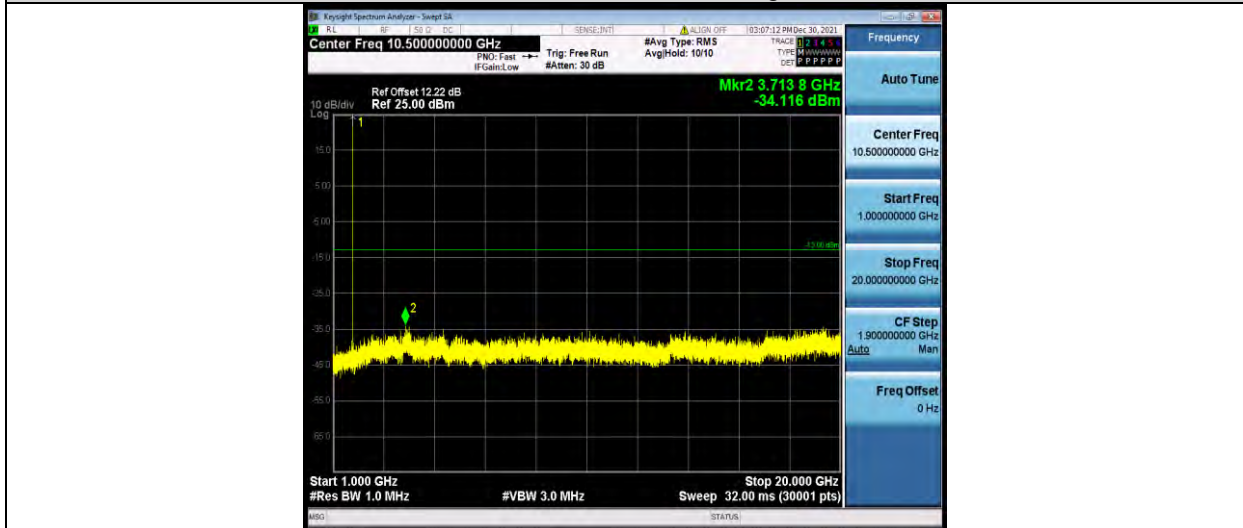

Band66-1.4MHz-16QAM-132665-1RB#0-Range1:30~1000MHz