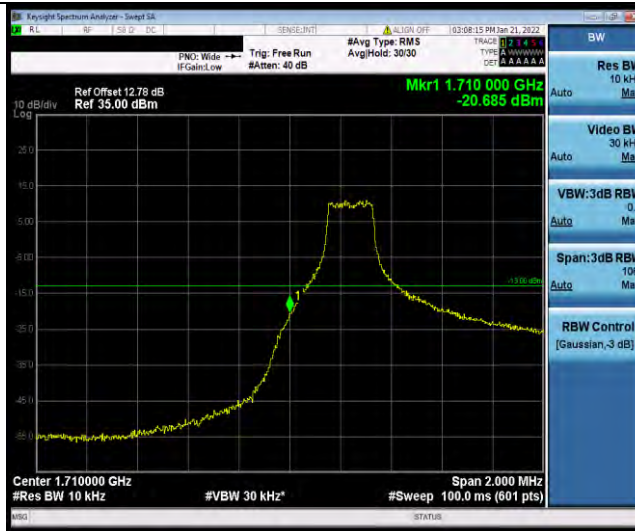

Band66-1.4MHz-64QAM-132665-6RB#0

Band66-3MHz-64QAM-131987-1RB#0

BUREAU VERITAS

Test Report No.: W7L-P21120038RF05

Band66-3MHz-64QAM-131987-15RB#0

Band66-3MHz-64QAM-132657-1RB#14

Band66-3MHz-64QAM-132657-15RB#0