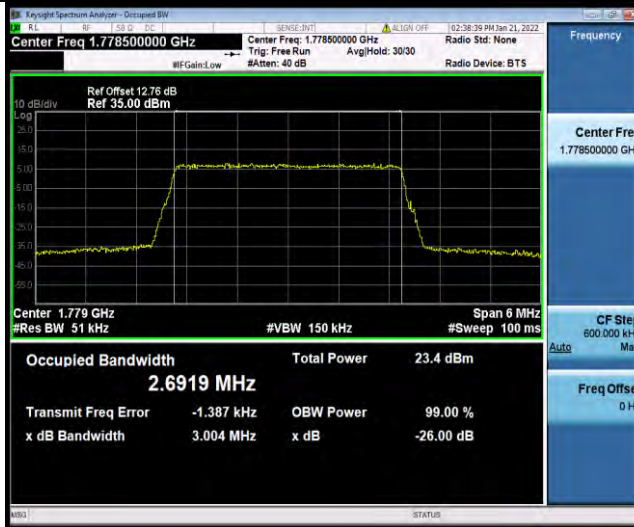

### Test Report No.: W7L-P21120038RF05

Band66-3MHz-64QAM-131987-15RB#0

Band66-3MHz-64QAM-132322-15RB#0

Band66-3MHz-64QAM-132657-15RB#0

BUREAU VERITAS

Test Report No.: W7L-P21120038RF05

Band66-5MHz-64QAM-131997-25RB#0