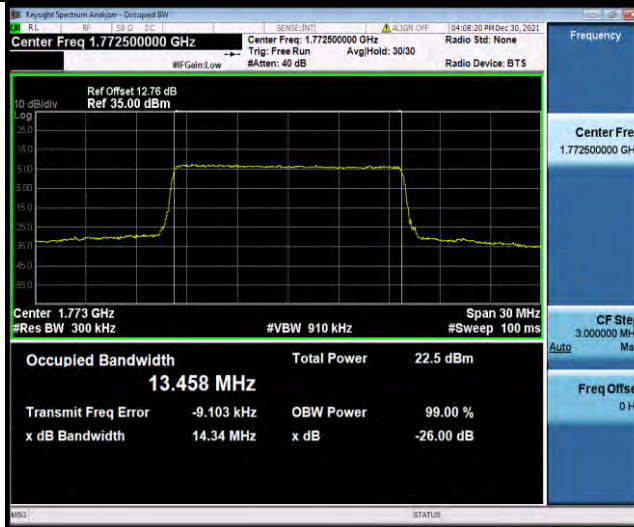

### Test Report No.: W7L-P21120038RF05

Band66-15MHz-16QAM-132047-75RB#0

Band66-15MHz-16QAM-132322-75RB#0

Band66-15MHz-16QAM-132597-75RB#0

BUREAU  
VERITAS

Test Report No.: W7L-P21120038RF05

Band66-20MHz-QPSK-132072-100RB#0