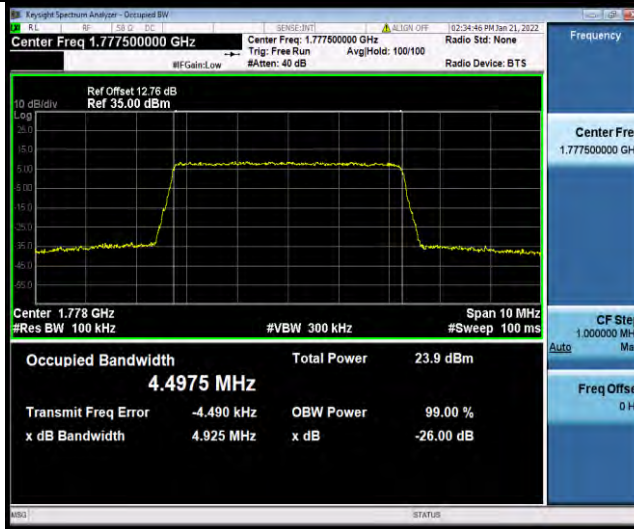

BUREAU VERITAS

Test Report No.: W7L-P21120038RF05

Band66-10MHz-64QAM-132022-50RB#0