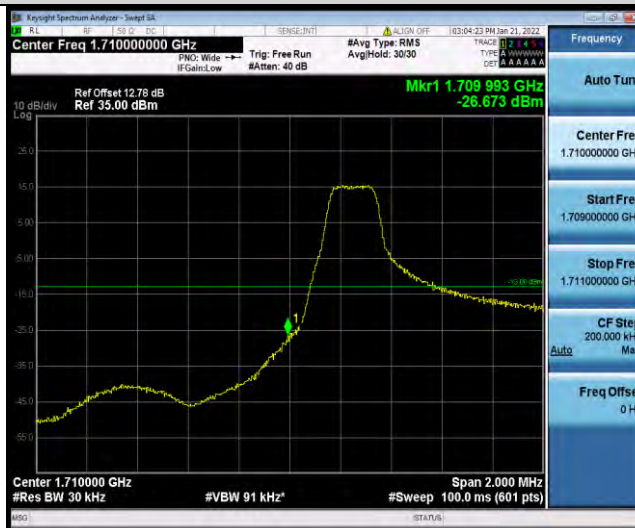

BUREAU VERITAS

Test Report No.: W7L-P21120038RF05

Band66-20MHz-16QAM-132572-100RB#0

Band66-1.4MHz-64QAM-131979-1RB#0

Band66-1.4MHz-64QAM-131979-6RB#0

BUREAU VERITAS

Test Report No.: W7L-P21120038RF05

Band66-1.4MHz-64QAM-132665-1RB#5