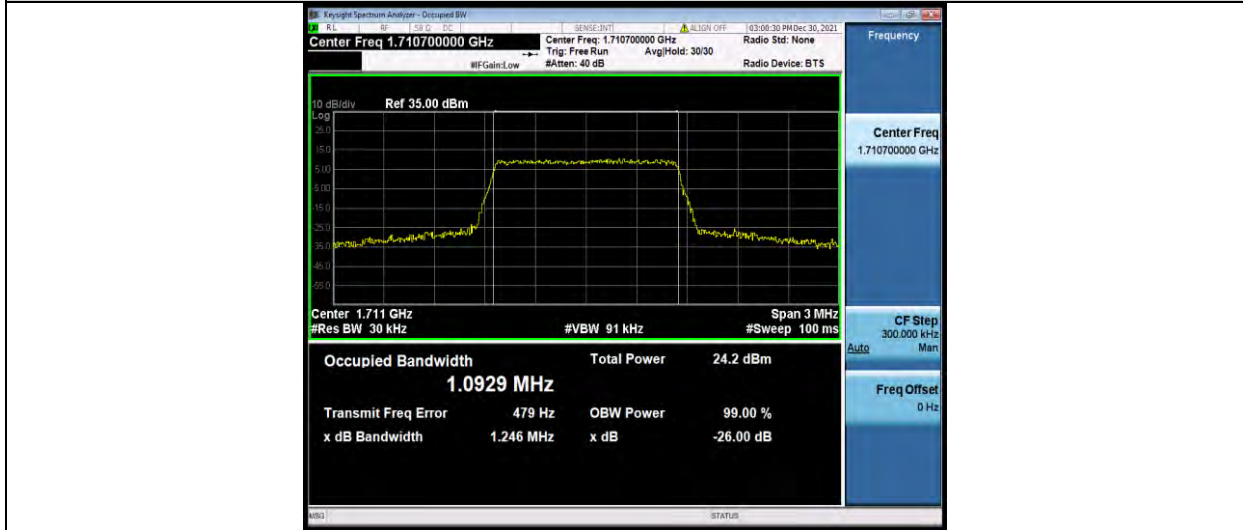

## Test Graphs

BUREAU VERITAS

Test Report No.: W7L-P21120038RF05

Band66-1.4MHz-16QAM-131979-6RB#0

Band66-1.4MHz-16QAM-132322-6RB#0

Band66-1.4MHz-16QAM-132665-6RB#0

BUREAU VERITAS

Test Report No.: W7L-P21120038RF05