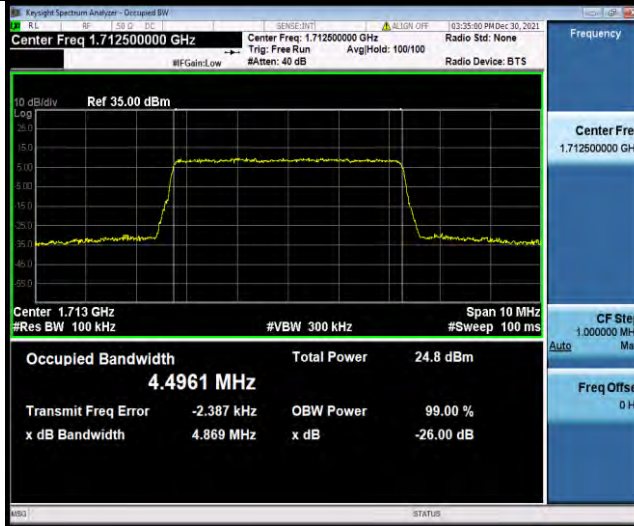

Band66-5MHz-QPSK-132322-25RB#0