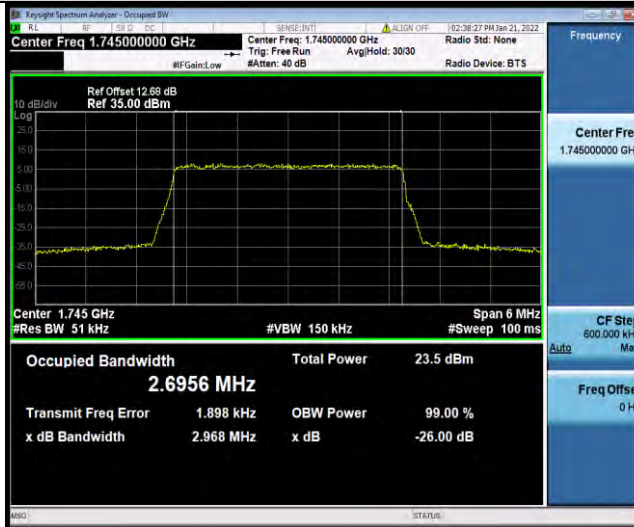

Band66-3MHz-64QAM-132657-15RB#0