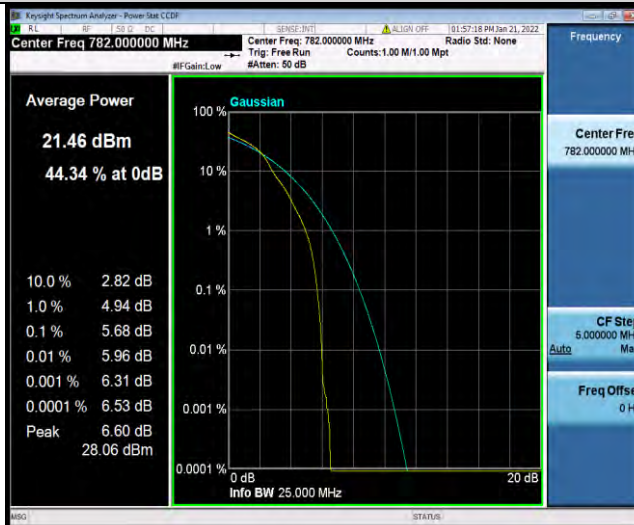

Band13-10MHz-64QAM-23230-50RB#0