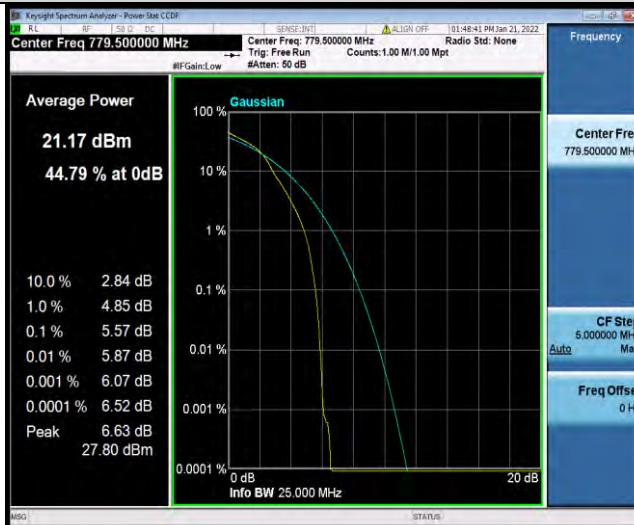

Band13-5MHz-64QAM-23205-25RB#0