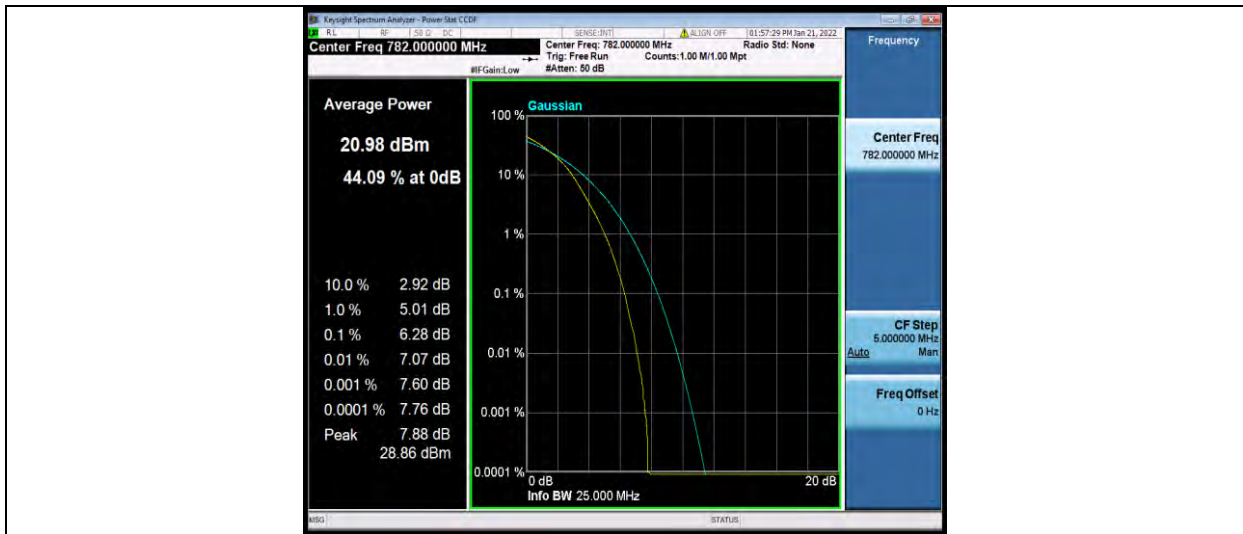

BUREAU
VERITAS

Test Report No.: W7L-P21120038RF05