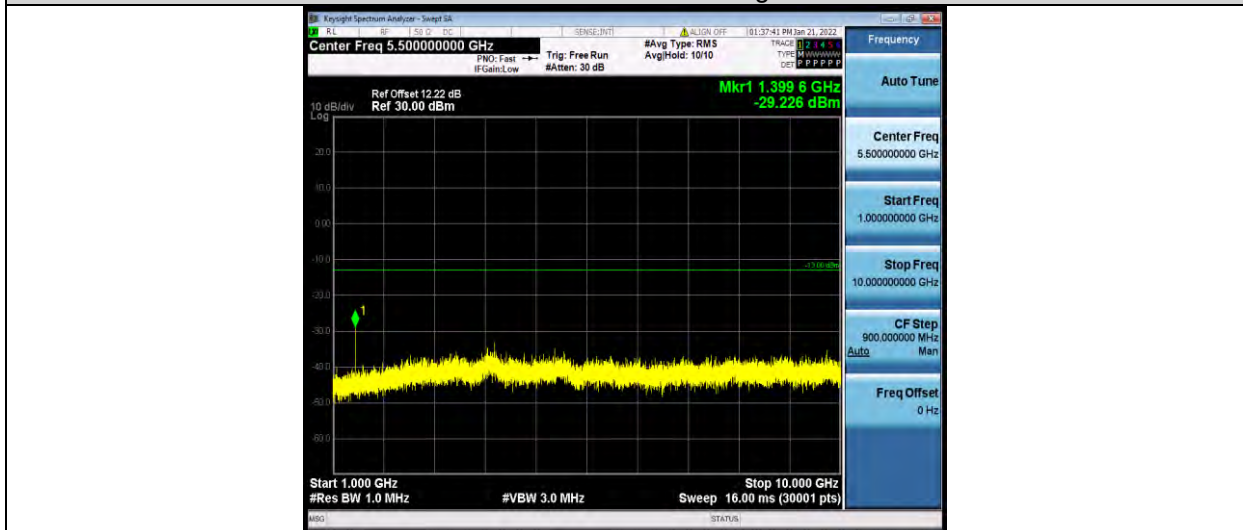

BUREAU VERITAS

Test Report No.: W7L-P21120038RF05

Band12-10MHz-64QAM-23060-1RB#0-Range2: 1000~10000MHz

Band12-10MHz-64QAM-23095-1RB#0-Range1: 30~1000MHz

Band12-10MHz-64QAM-23095-1RB#0-Range2: 1000~10000MHz