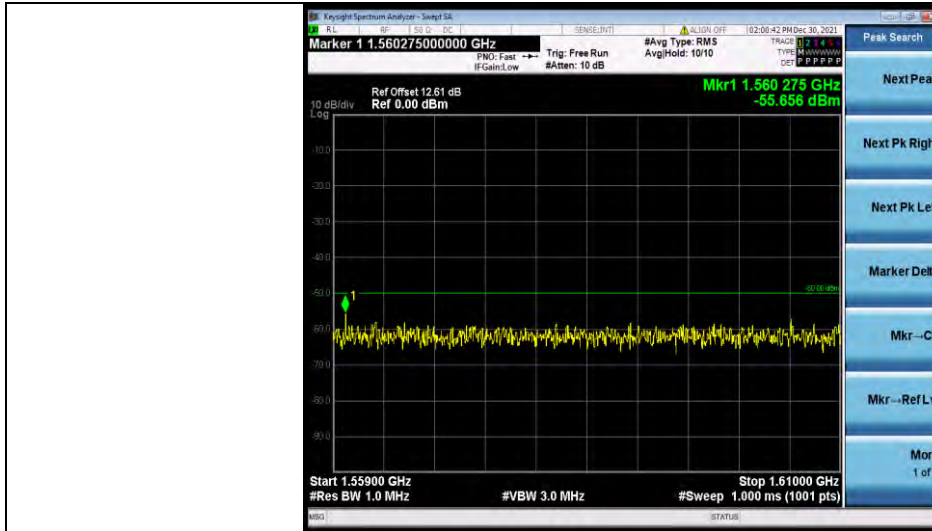

Test Report No.: W7L-P21120038RF05

Band13-5MHz-QPSK-23230-1RB#0-Range1:30~1000MHz