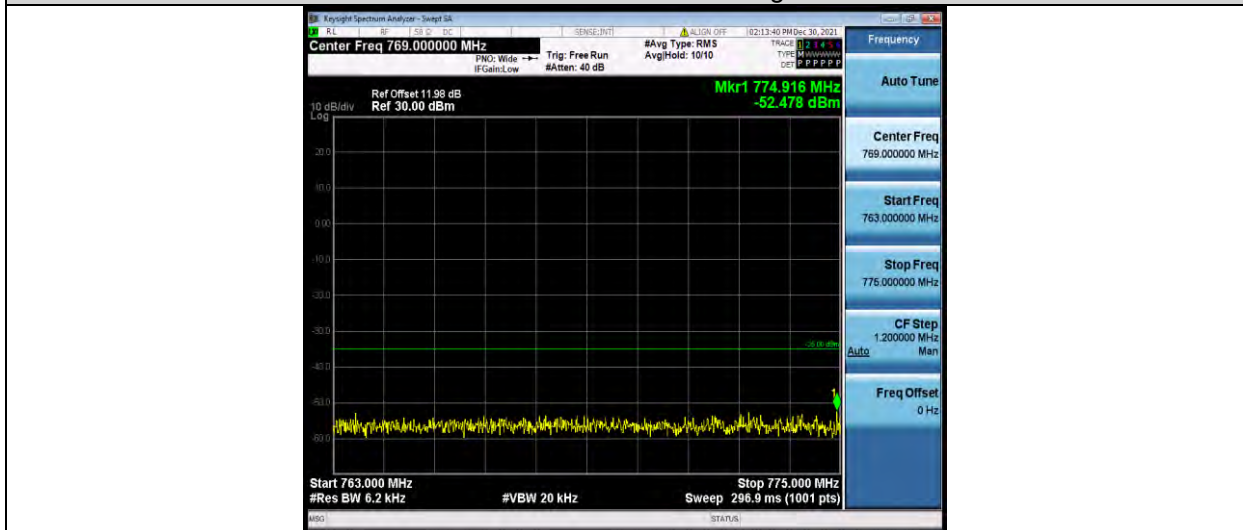

Band13-5MHz-16QAM-23255-1RB#0-Range4:793~805MHz