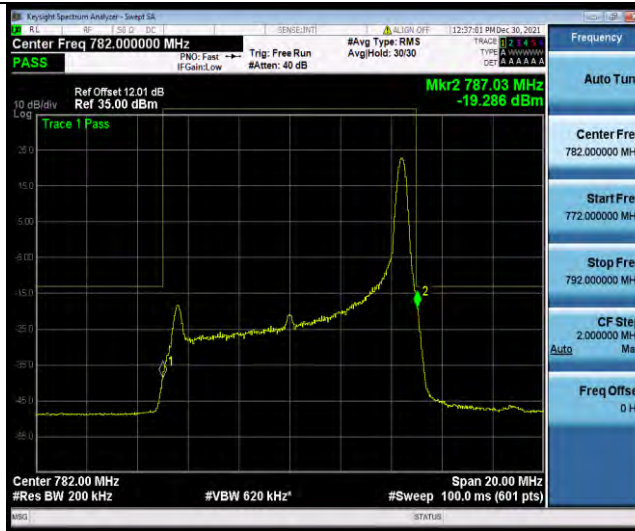

BUREAU VERITAS

Test Report No.: W7L-P21120038RF05

Band13-10MHz-QPSK-23230-50RB#0