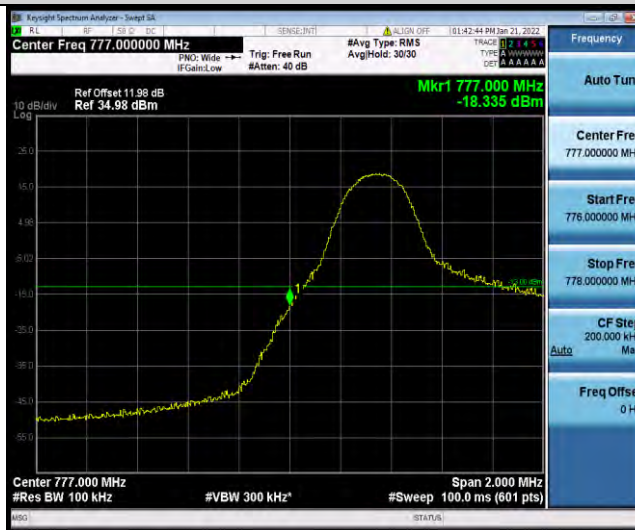

Band13-5MHz-64QAM-23205-25RB#0