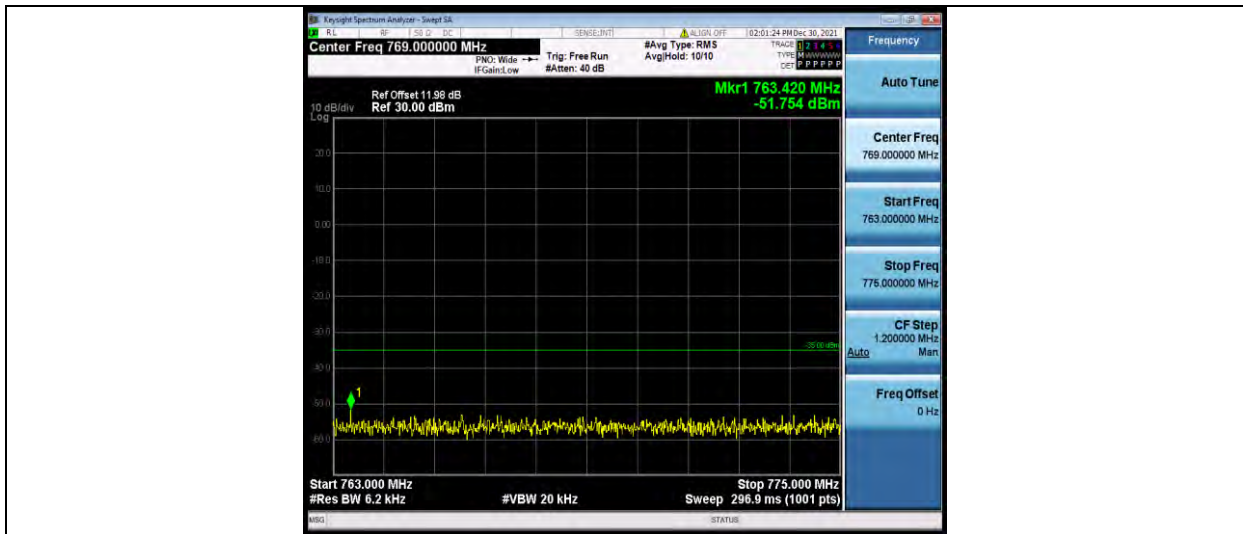

BUREAU VERITAS

Test Report No.: W7L-P21120038RF05

Band13-5MHz-16QAM-23205-1RB#0-Range4:793~805MHz