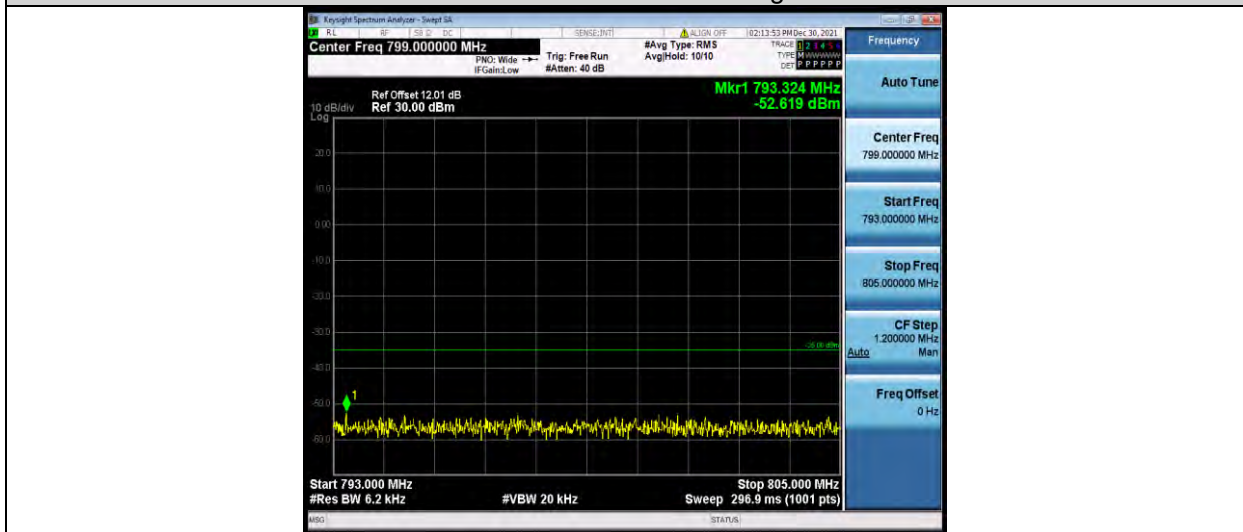

Band13-5MHz-16QAM-23255-1RB#0-Range2:1000~10000MHz