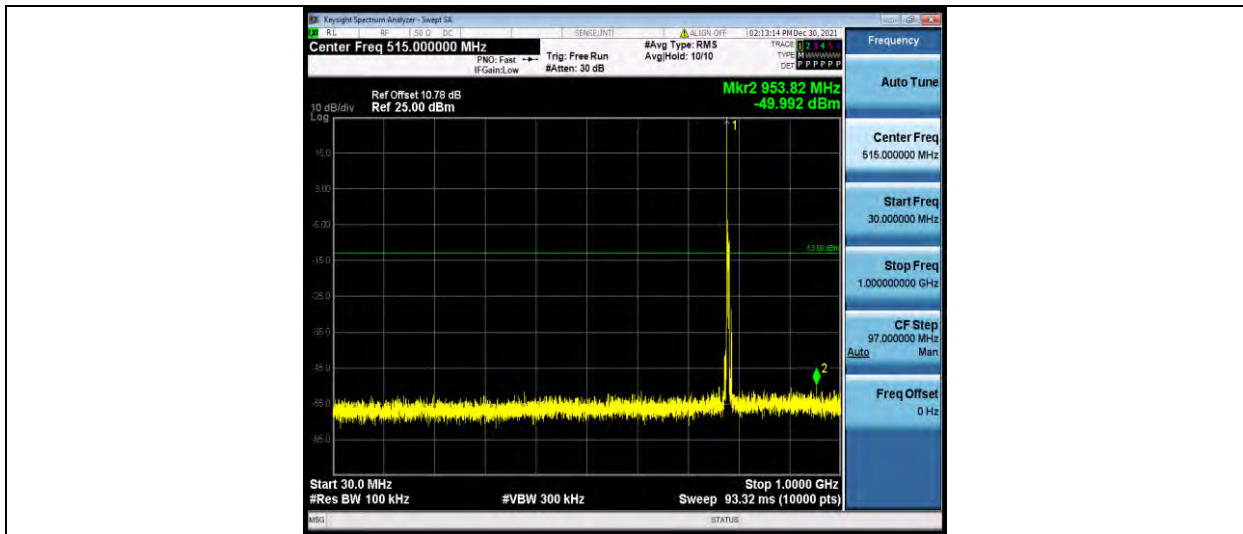

Test Report No.: W7L-P21120038RF05

Band13-5MHz-16QAM-23230-1RB#0-Range2:1000~10000MHz

Band13-5MHz-16QAM-23230-1RB#0-Range5:1559~1610MHz

Band13-5MHz-16QAM-23255-1RB#0-Range1:30~1000MHz

BUREAU VERITAS

Test Report No.: W7L-P21120038RF05