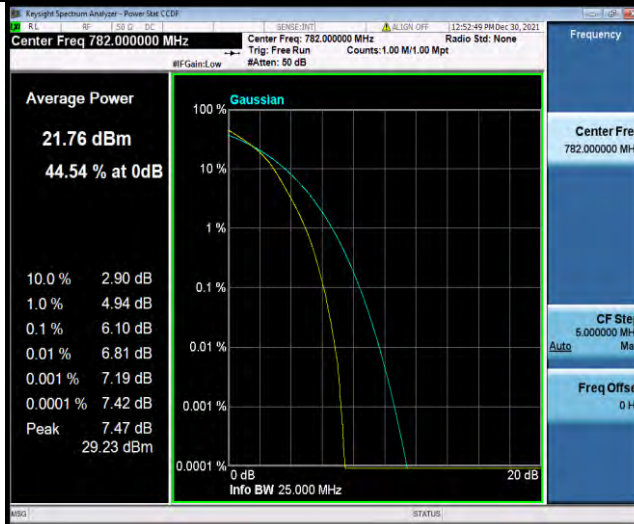

BUREAU VERITAS

Test Report No.: W7L-P21120038RF05

Band13-10MHz-QPSK-23230-1RB#0

Band13-10MHz-QPSK-23230-50RB#0

Band13-10MHz-16QAM-23230-1RB#0

BUREAU VERITAS

Test Report No.: W7L-P21120038RF05

Band13-10MHz-16QAM-23230-50RB#0