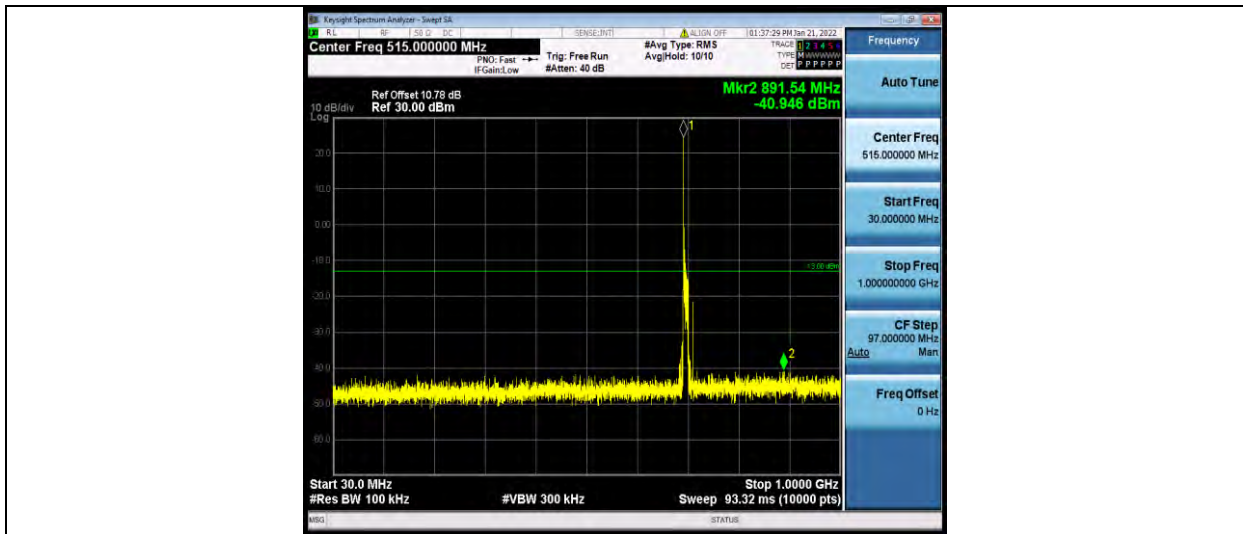

BUREAU VERITAS

Test Report No.: W7L-P21120038RF05

Band12-10MHz-64QAM-23060-1RB#0-Range2: 1000~10000MHz

Band12-10MHz-64QAM-23095-1RB#0-Range1: 30~1000MHz

Band12-10MHz-64QAM-23095-1RB#0-Range2: 1000~10000MHz