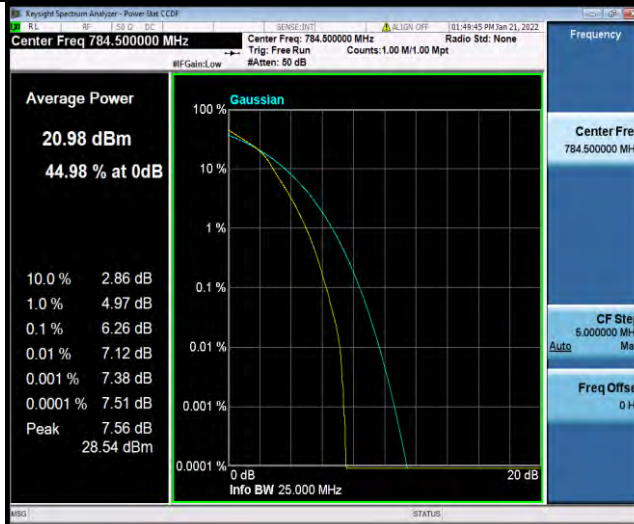

Band13-10MHz-64QAM-23230-1RB#0