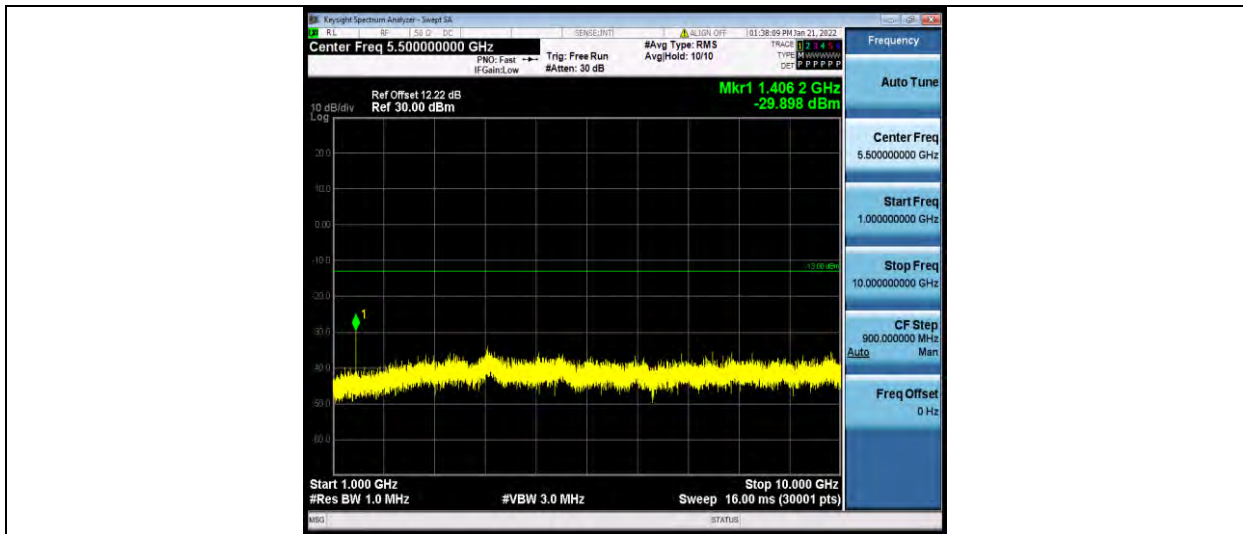

Band12-10MHz-64QAM-23095-1RB#0-Range2: 1000~10000MHz

BUREAU VERITAS

Test Report No.: W7L-P21120038RF05