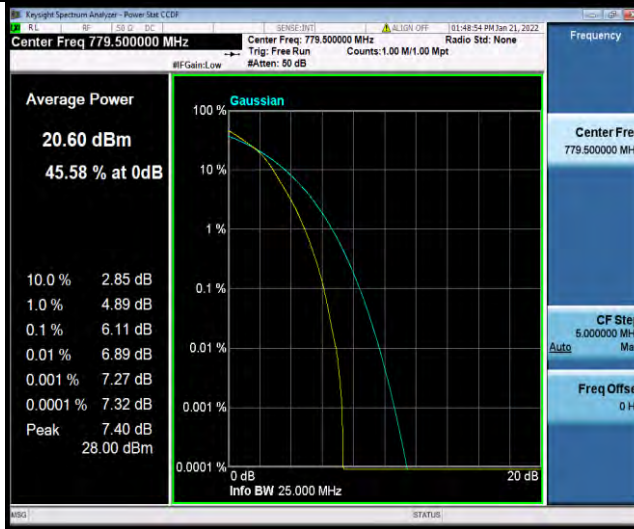

BUREAU VERITAS

Test Report No.: W7L-P21120038RF05

Band13-5MHz-64QAM-23230-1RB#0