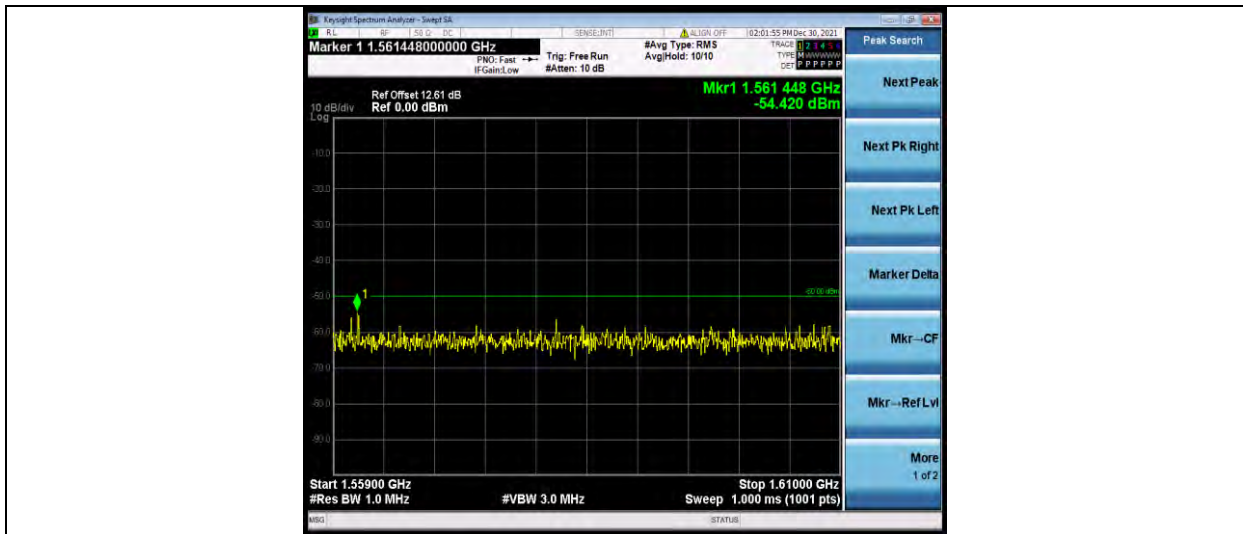

BUREAU VERITAS

Test Report No.: W7L-P21120038RF05

Band13-5MHz-16QAM-23230-1RB#0-Range1:30~1000MHz