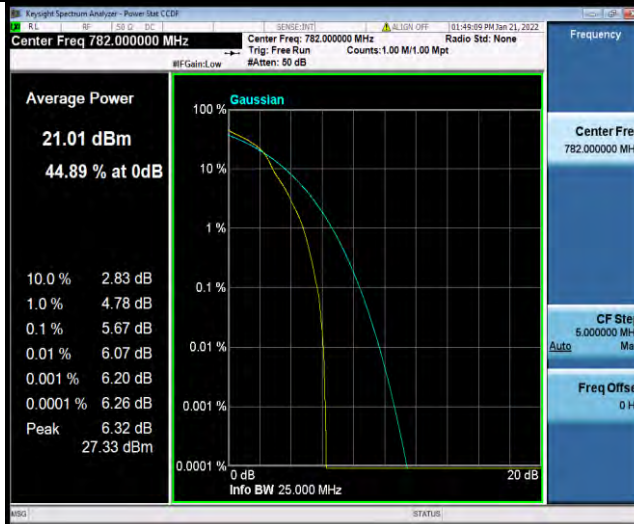

Band13-5MHz-64QAM-23230-25RB#0