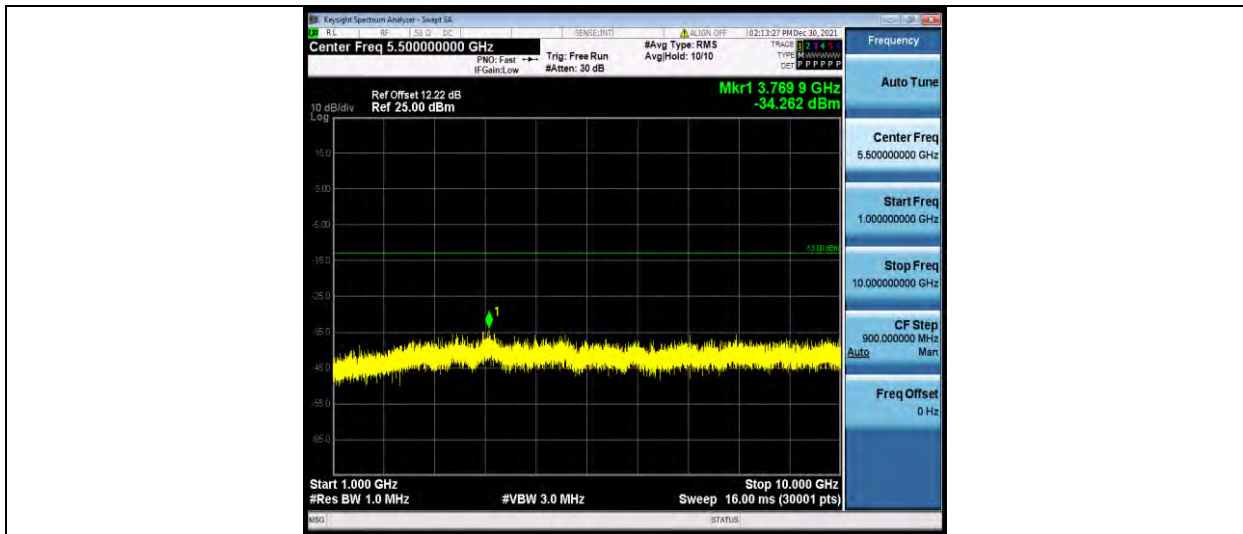

BUREAU VERITAS

Test Report No.: W7L-P21120038RF05

Band13-5MHz-16QAM-23255-1RB#0-Range5:1559~1610MHz