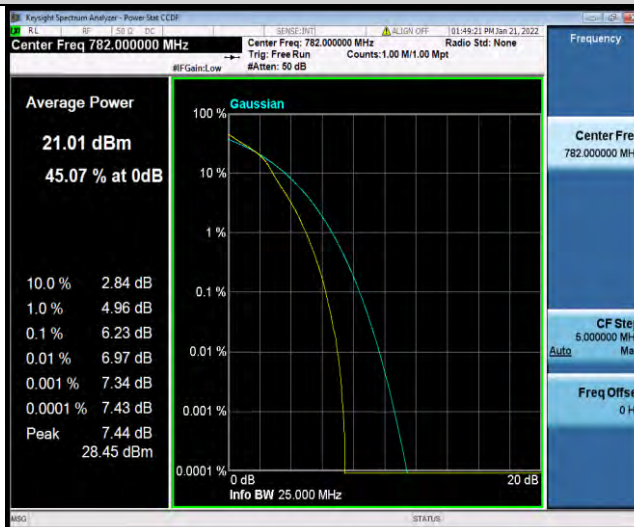

Band13-5MHz-64QAM-23255-1RB#0