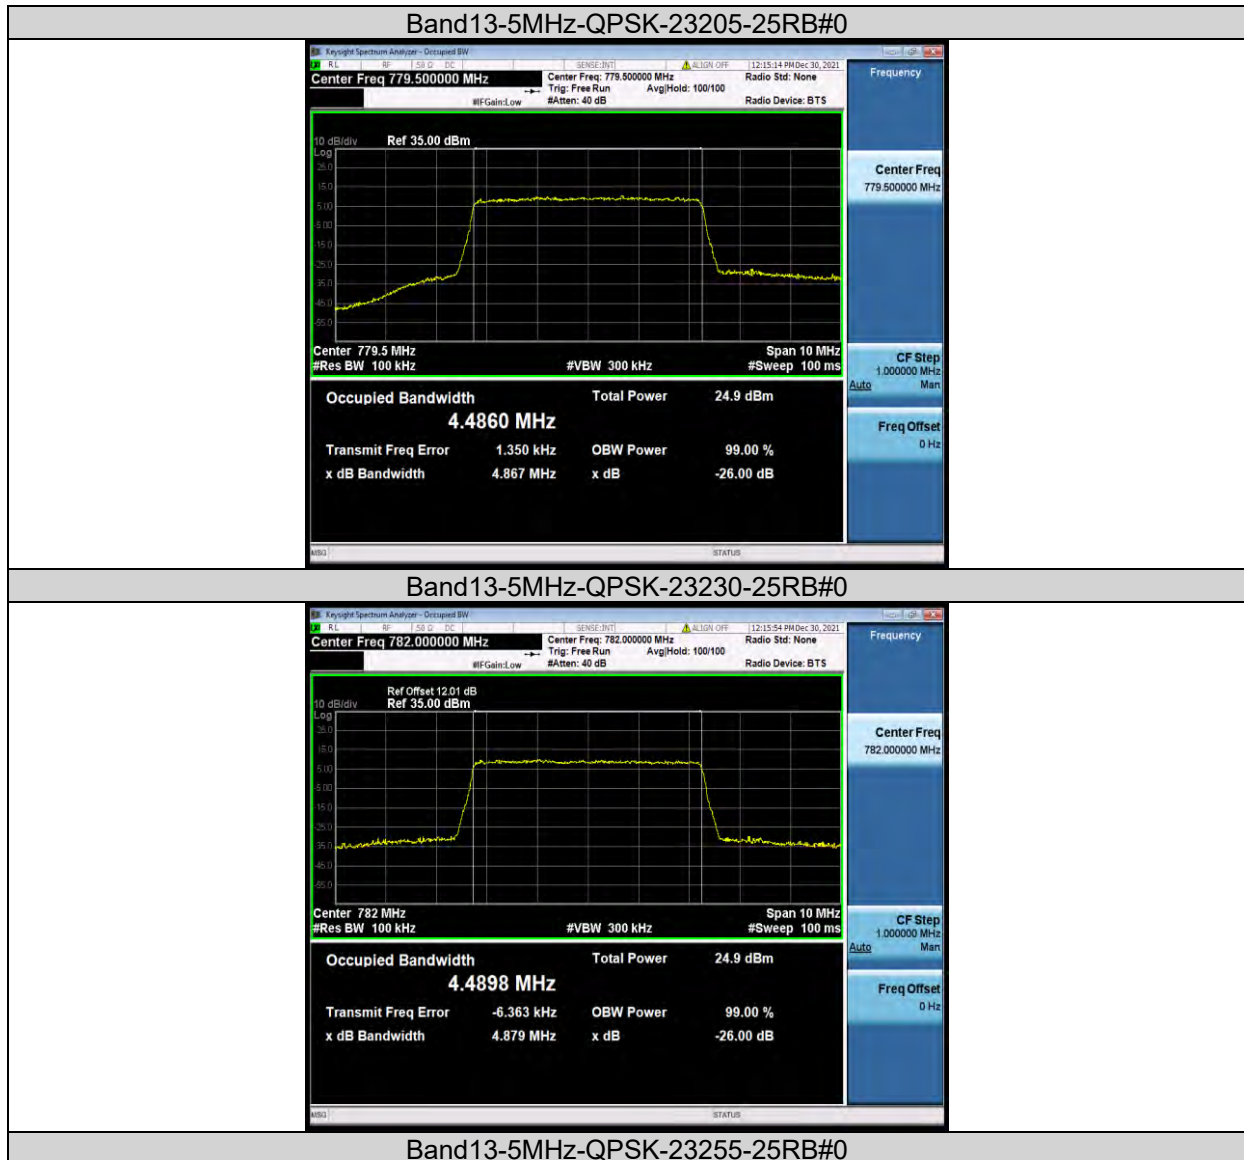

Test Graphs