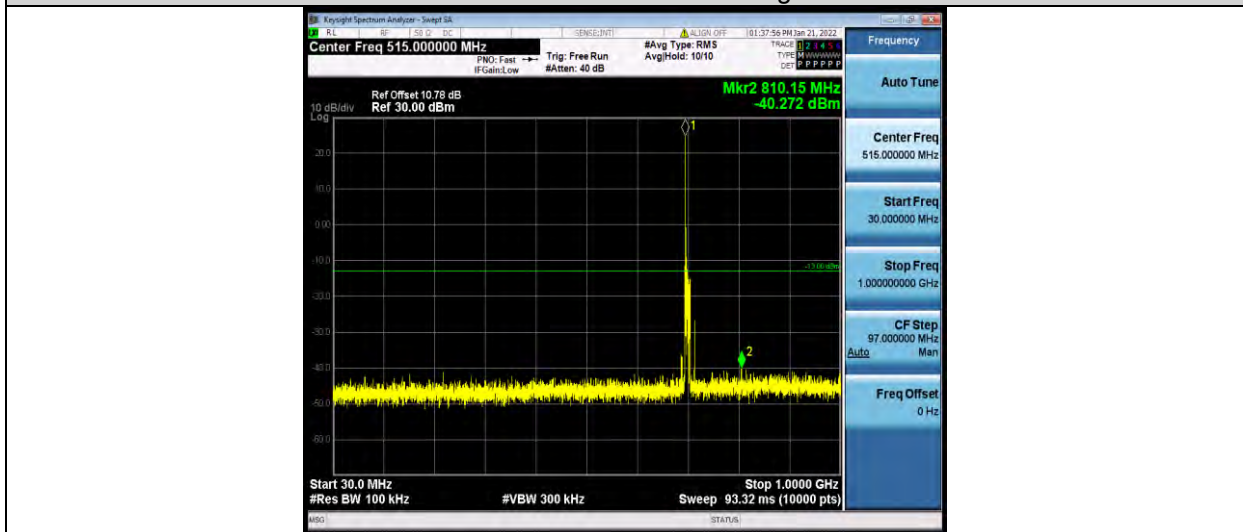

BUREAU VERITAS

Test Report No.: W7L-P21120038RF05

Band12-10MHz-64QAM-23060-1RB#0-Range2: 1000~10000MHz

Band12-10MHz-64QAM-23095-1RB#0-Range1: 30~1000MHz

Band12-10MHz-64QAM-23095-1RB#0-Range2: 1000~10000MHz