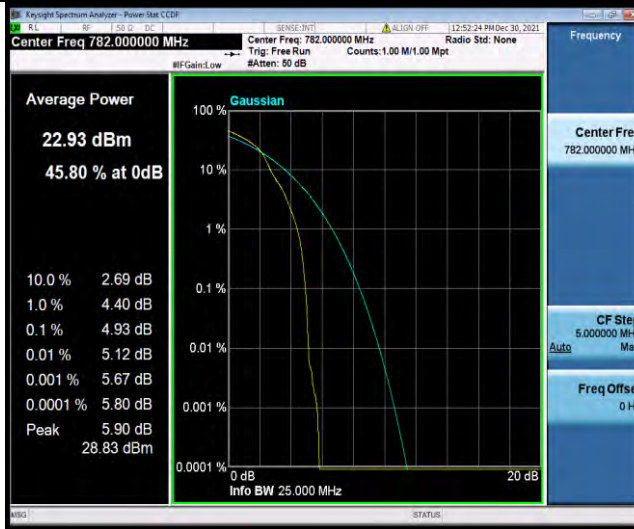

BUREAU VERITAS

Test Report No.: W7L-P21120038RF05

Band13-10MHz-QPSK-23230-1RB#0

Band13-10MHz-QPSK-23230-50RB#0

Band13-10MHz-16QAM-23230-1RB#0

BUREAU VERITAS

Test Report No.: W7L-P21120038RF05

Band13-10MHz-16QAM-23230-50RB#0