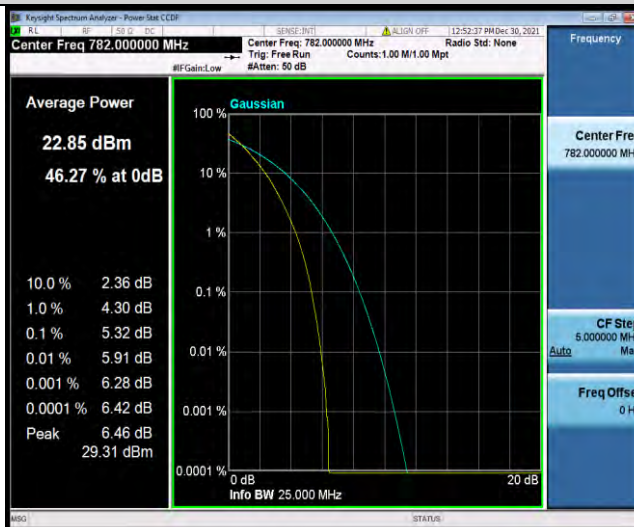

BUREAU VERITAS

Test Report No.: W7L-P21120038RF05

Band13-10MHz-QPSK-23230-1RB#0

Band13-10MHz-QPSK-23230-50RB#0

Band13-10MHz-16QAM-23230-1RB#0

BUREAU VERITAS

Test Report No.: W7L-P21120038RF05

Band13-10MHz-16QAM-23230-50RB#0