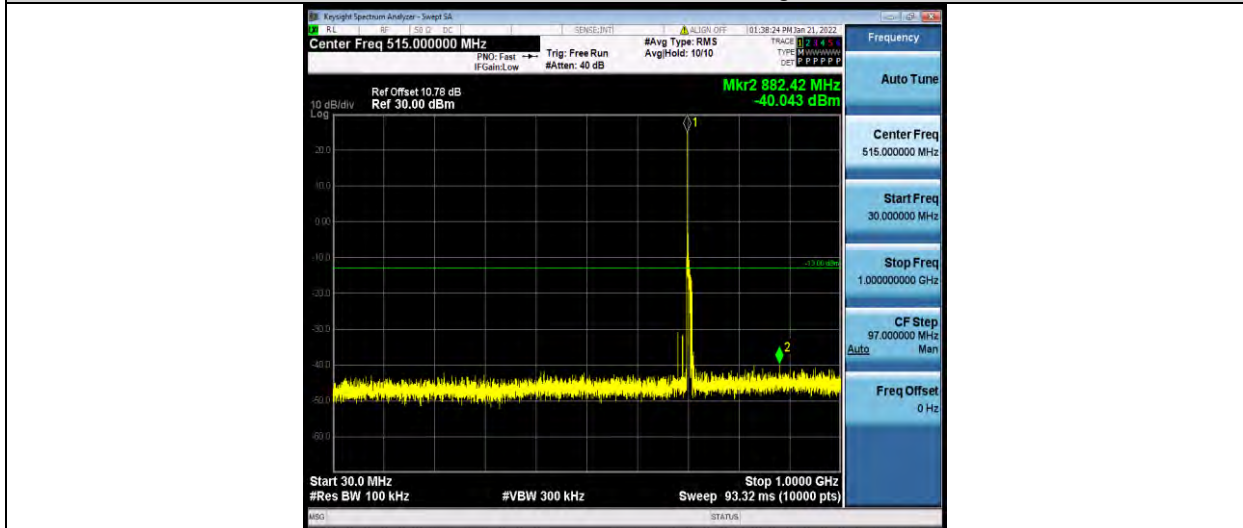

Band12-10MHz-64QAM-23130-1RB#0-Range1:30~1000MHz