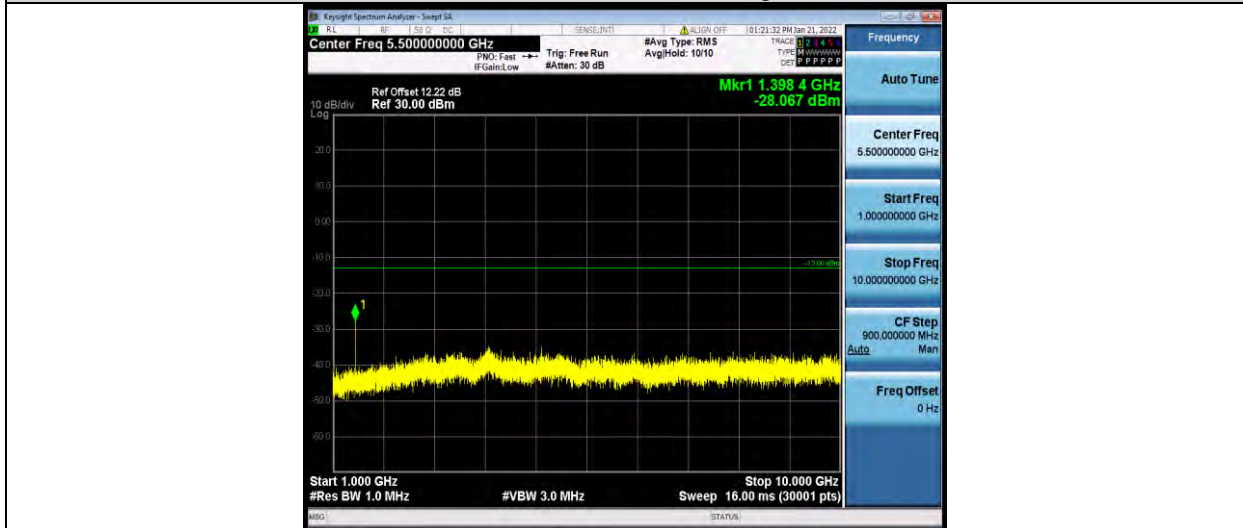

Band12-1.4MHz-64QAM-23095-1RB#0-Range1:30~1000MHz