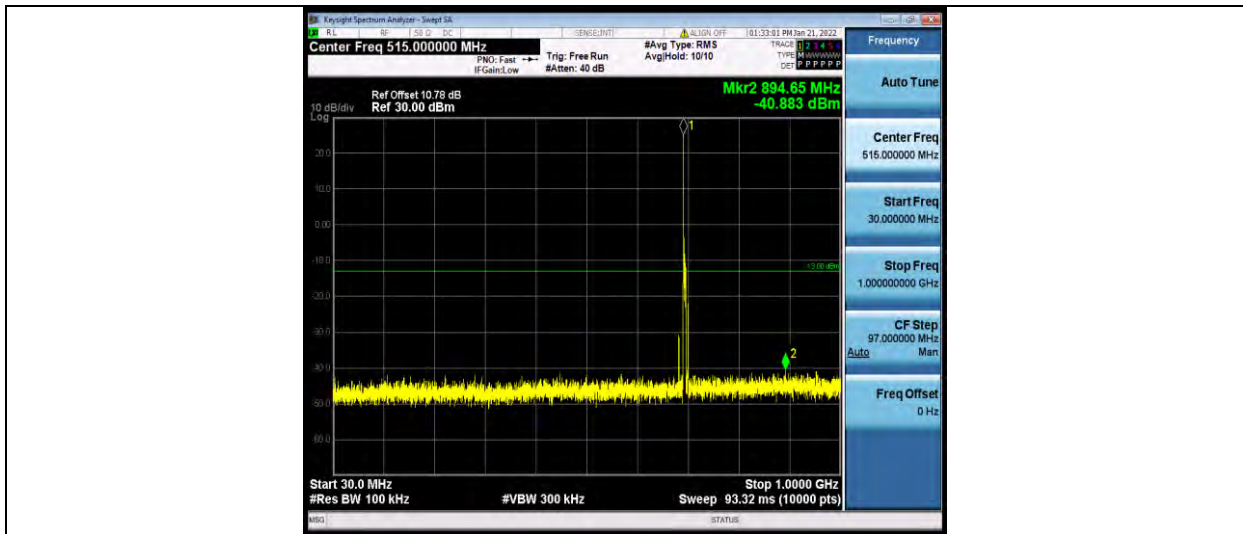

BUREAU VERITAS

Test Report No.: W7L-P21120038RF05

Band12-5MHz-64QAM-23035-1RB#0-Range2:1000~10000MHz