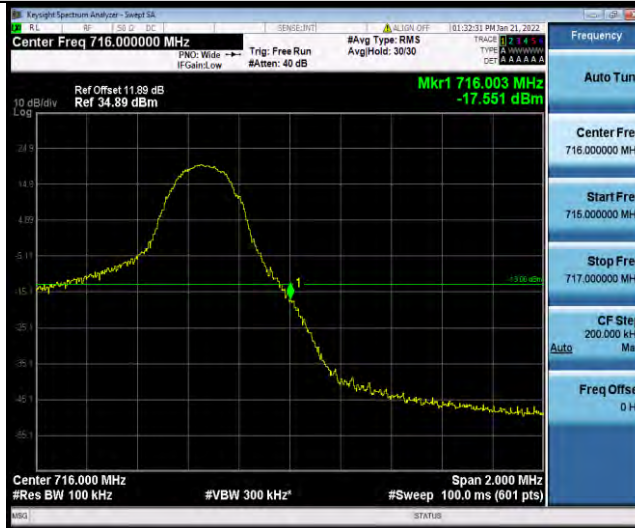

Test Report No.: W7L-P21120038RF05

Band12-3MHz-64QAM-23165-15RB#0

Band12-5MHz-64QAM-23035-1RB#0

Band12-5MHz-64QAM-23035-25RB#0

BUREAU VERITAS

Test Report No.: W7L-P21120038RF05

Band12-5MHz-64QAM-23155-1RB#24