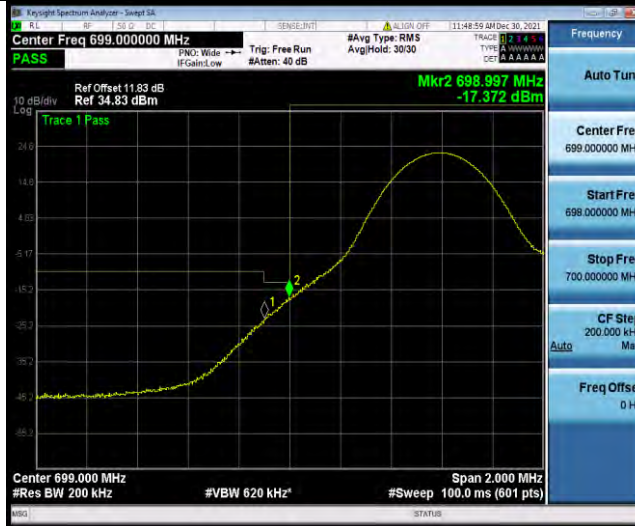

Test Report No.: W7L-P21120038RF05

Band12-5MHz-16QAM-23035-25RB#0

Band12-5MHz-16QAM-23155-1RB#24

Band12-5MHz-16QAM-23155-25RB#0

BUREAU VERITAS

Test Report No.: W7L-P21120038RF05

Band12-10MHz-QPSK-23060-1RB#0