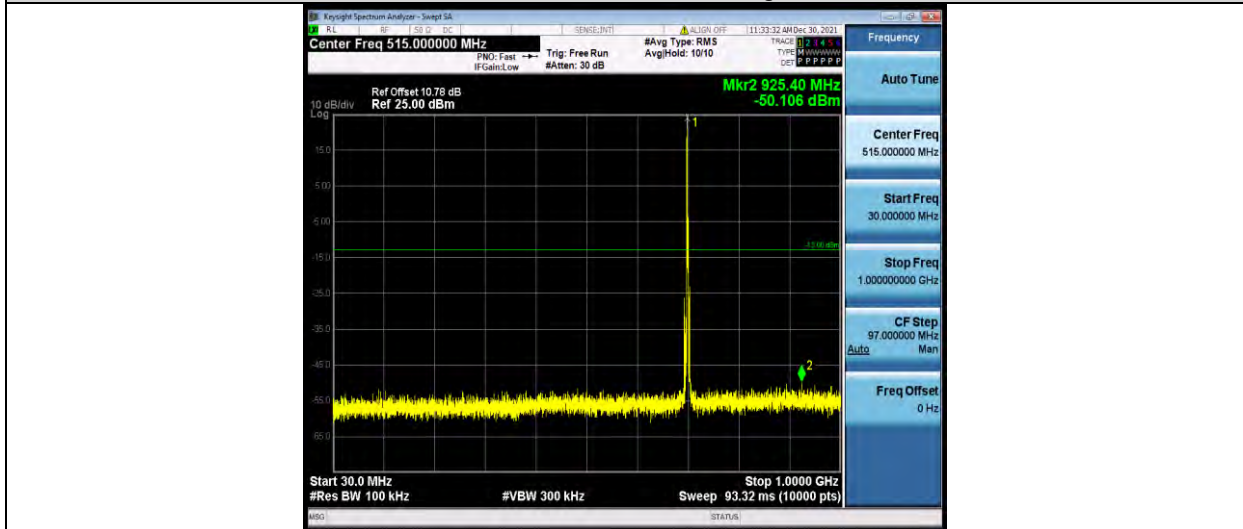

Band12-3MHz-QPSK-23095-1RB#0-Range2: 1000~10000MHz