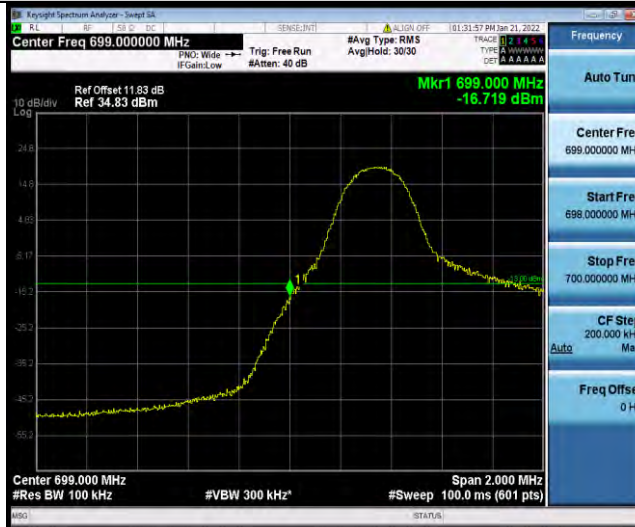

Band12-5MHz-64QAM-23035-25RB#0