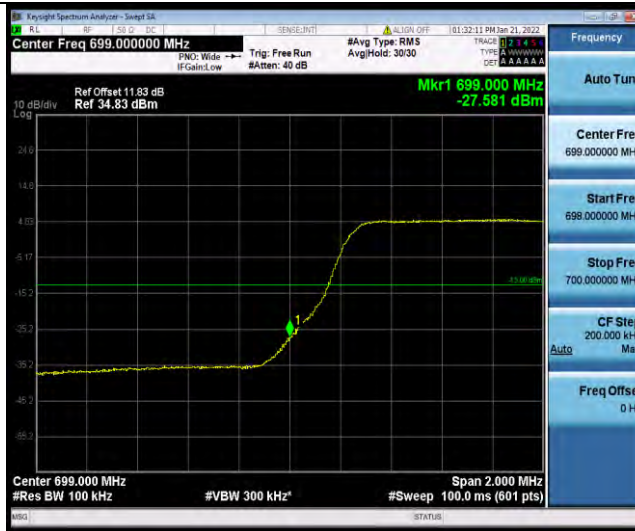

Test Report No.: W7L-P21120038RF05

Band12-3MHz-64QAM-23165-15RB#0

Band12-5MHz-64QAM-23035-1RB#0

Band12-5MHz-64QAM-23035-25RB#0

BUREAU VERITAS

Test Report No.: W7L-P21120038RF05

Band12-5MHz-64QAM-23155-1RB#24