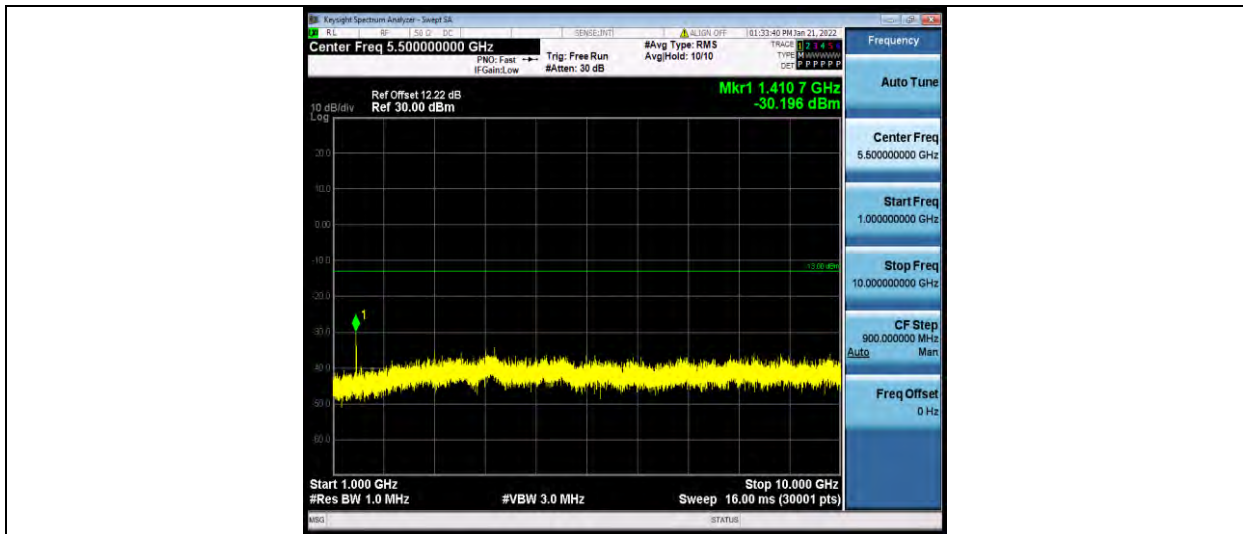

BUREAU VERITAS

Test Report No.: W7L-P21120038RF05

Band12-5MHz-64QAM-23155-1RB#0-Range1:30~1000MHz