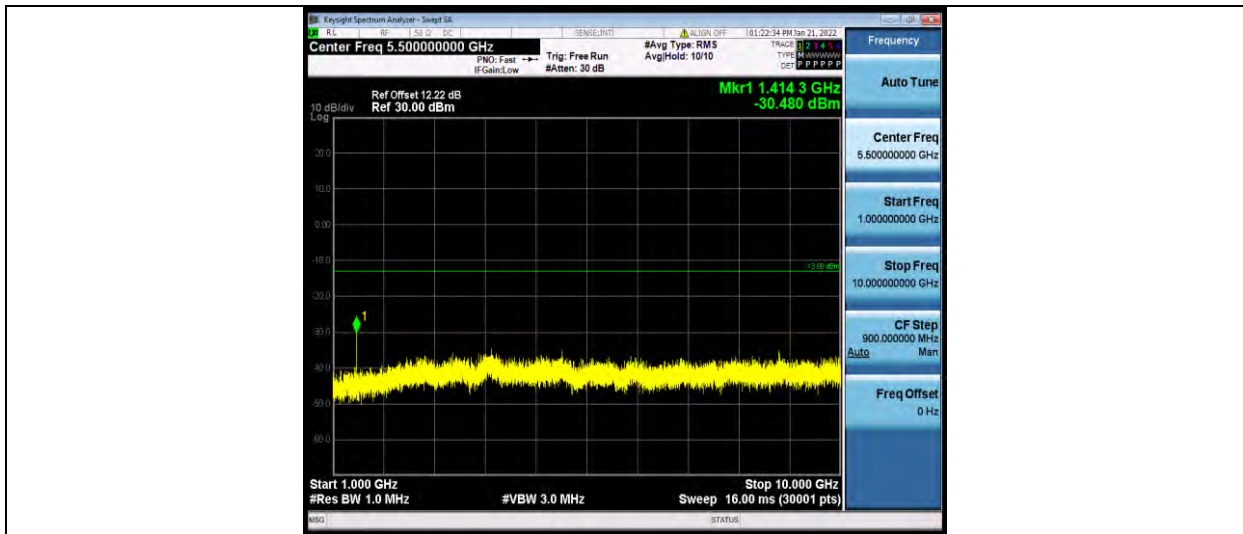

Band12-1.4MHz-64QAM-23017-1RB#0-Range2:1000~10000MHz

Band12-1.4MHz-64QAM-23095-1RB#0-Range1:30~1000MHz

Band12-1.4MHz-64QAM-23095-1RB#0-Range2:1000~10000MHz

BUREAU VERITAS

Test Report No.: W7L-P21120038RF05