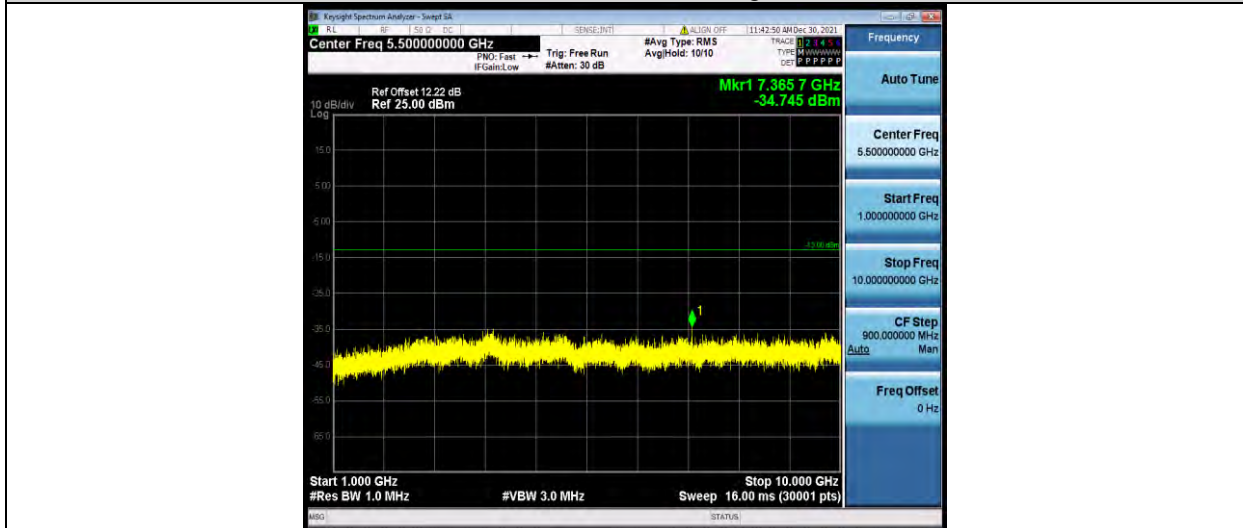

Band12-5MHz-16QAM-23095-1RB#0-Range1:30~1000MHz