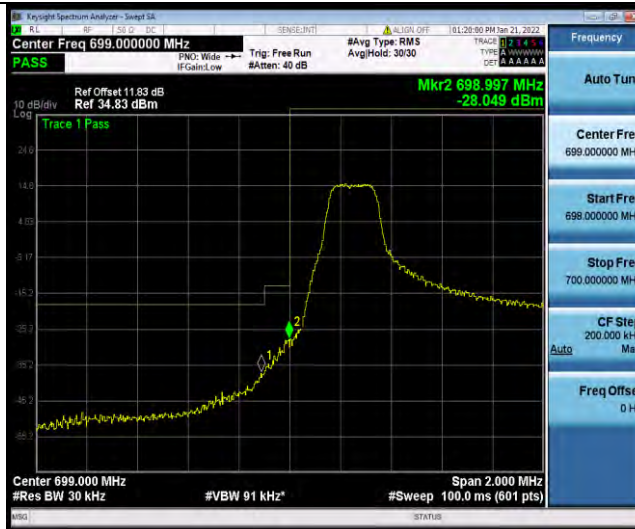

Test Report No.: W7L-P21120038RF05

Band12-10MHz-16QAM-23130-1RB#49

Band12-10MHz-16QAM-23130-50RB#0

Band12-1.4MHz-64QAM-23017-1RB#0

BUREAU VERITAS

Test Report No.: W7L-P21120038RF05

Band12-1.4MHz-64QAM-23017-6RB#0