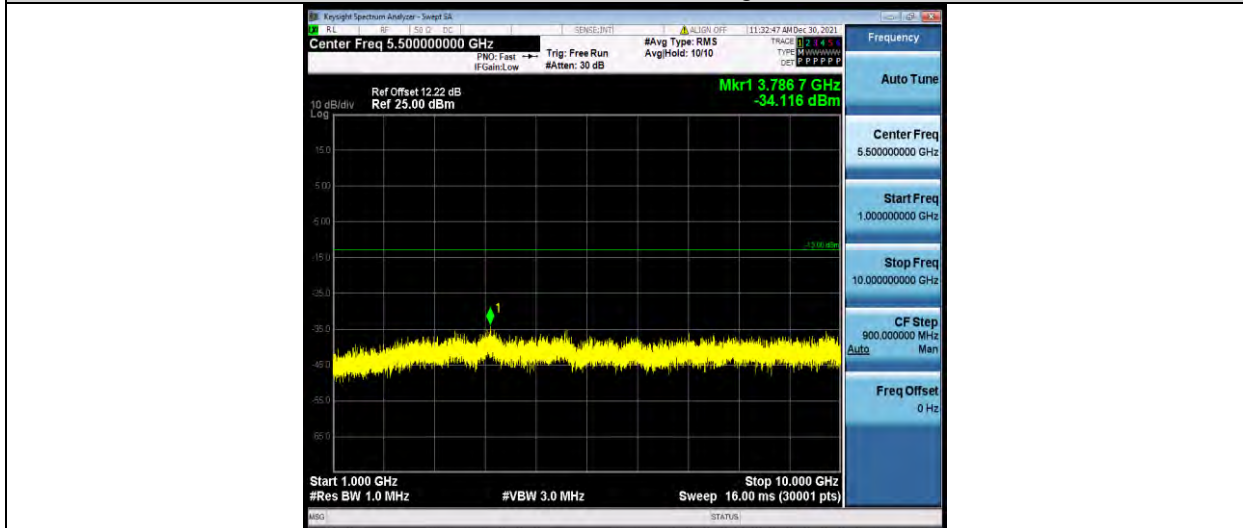

Band12-3MHz-QPSK-23095-1RB#0-Range1:30~1000MHz