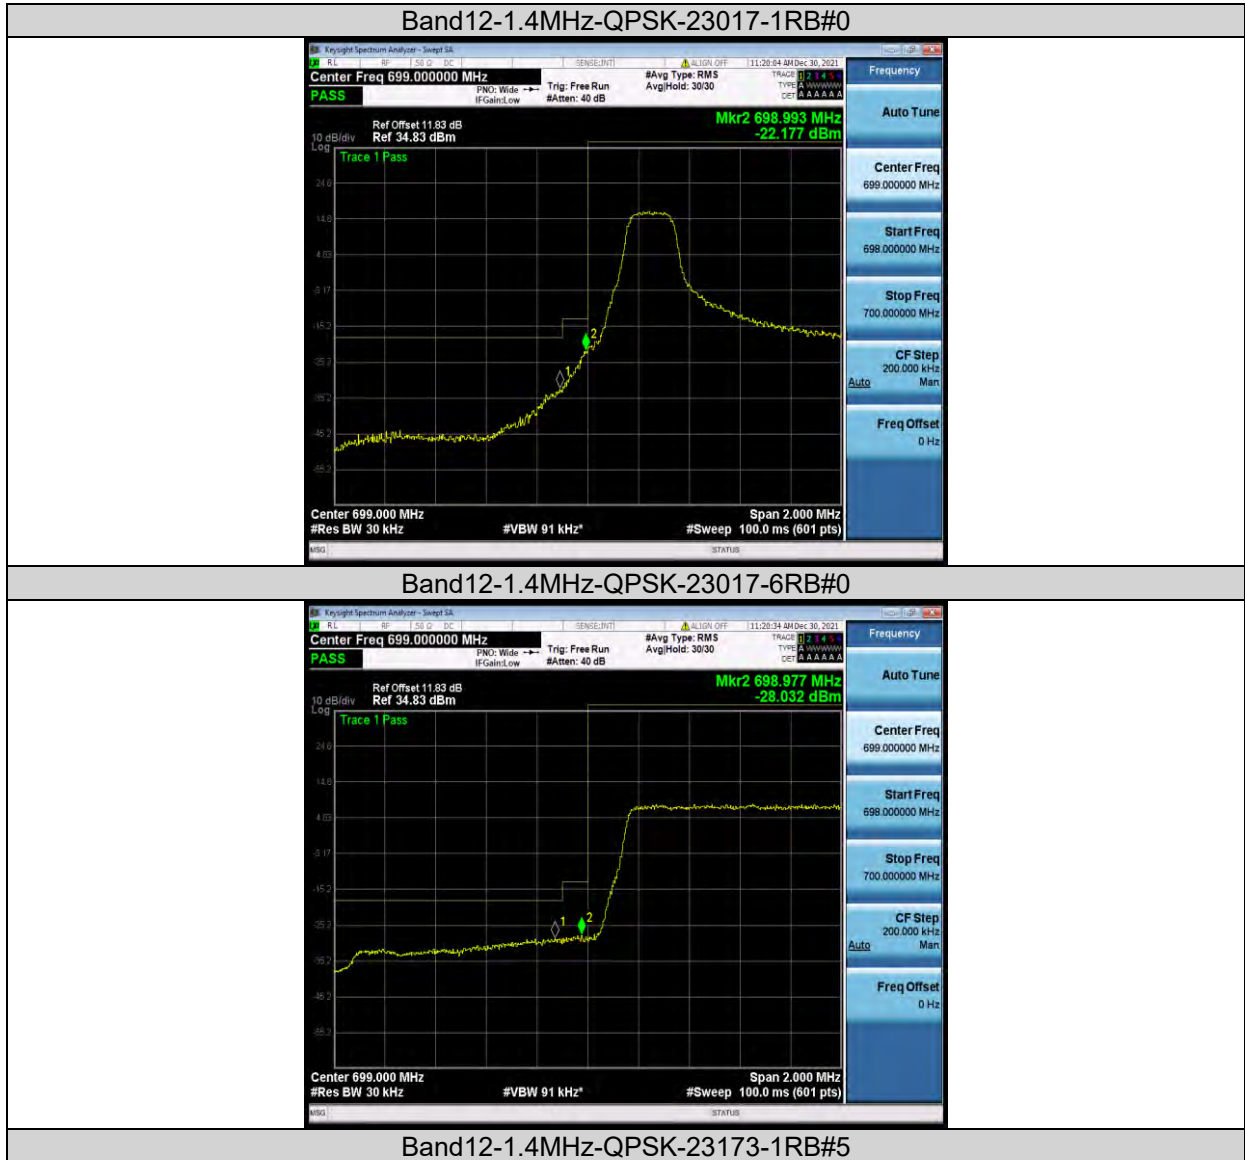

**BUREAU
VERITAS**

Test Report No.: W7L-P21120038RF05

Band12	10MHz	64QAM	23060	1RB#0	-24.73,-19.22	PASS
Band12	10MHz	64QAM	23060	50RB#0	-33.75,-31.02	PASS
Band12	10MHz	64QAM	23130	1RB#49	-18.43,-24.44	PASS
Band12	10MHz	64QAM	23130	50RB#0	-30.18,-33.05	PASS

Test Graphs