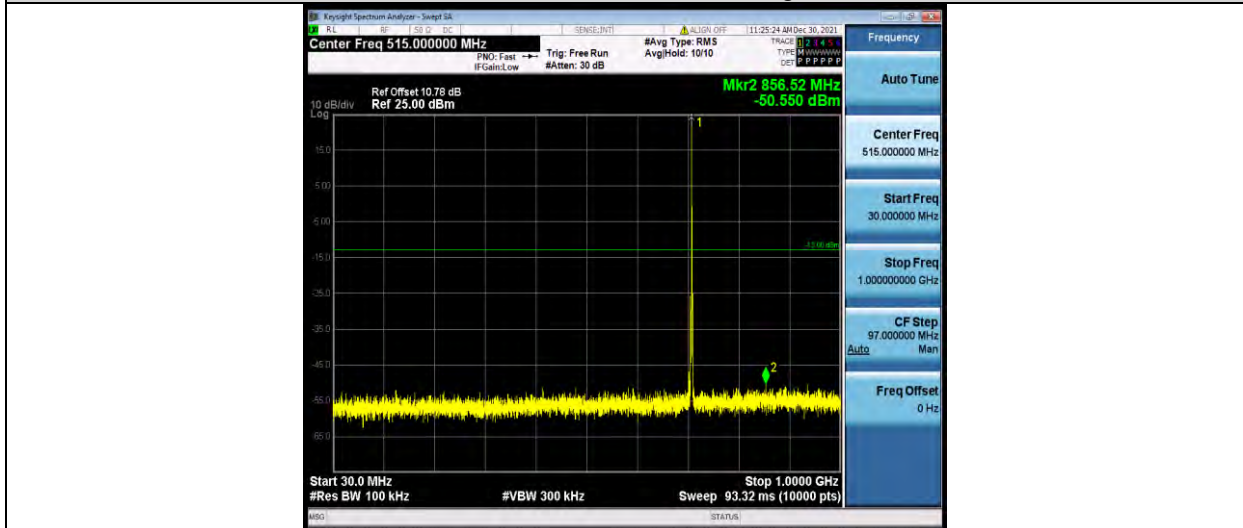

Band12-1.4MHz-16QAM-23173-1RB#0-Range2:100~1000MHz