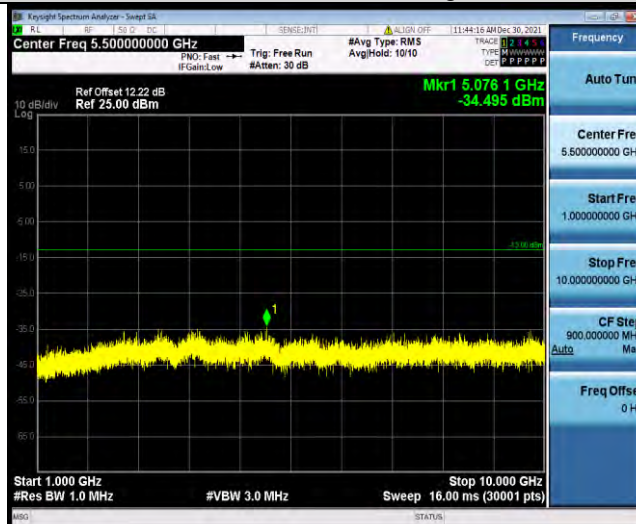

Band12-5MHz-16QAM-23035-1RB#0-Range1:30~1000MHz