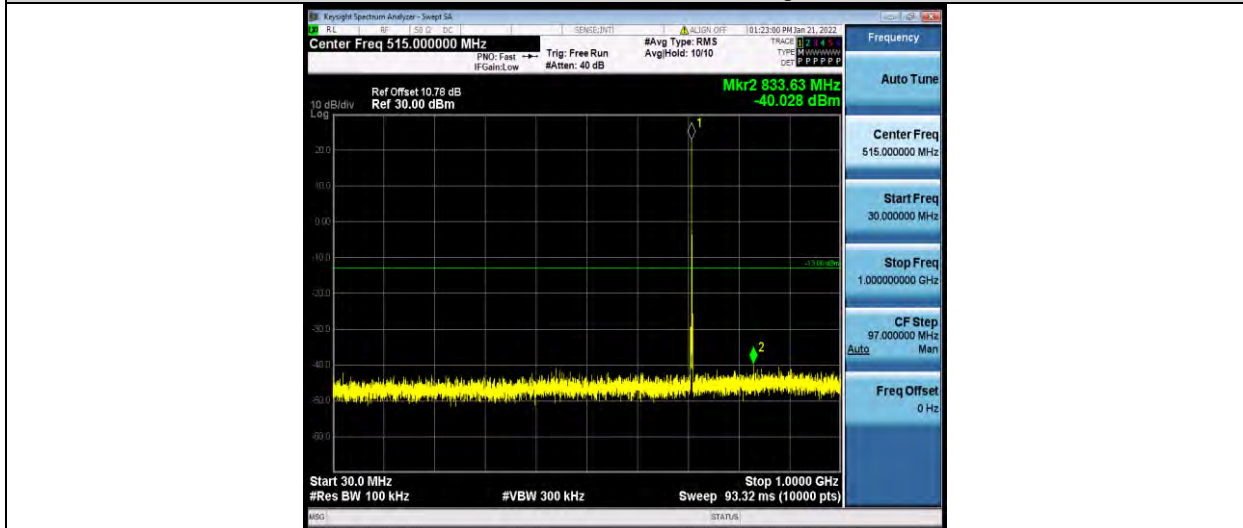

Band12-1.4MHz-64QAM-23173-1RB#0-Range2:1000~10000MHz