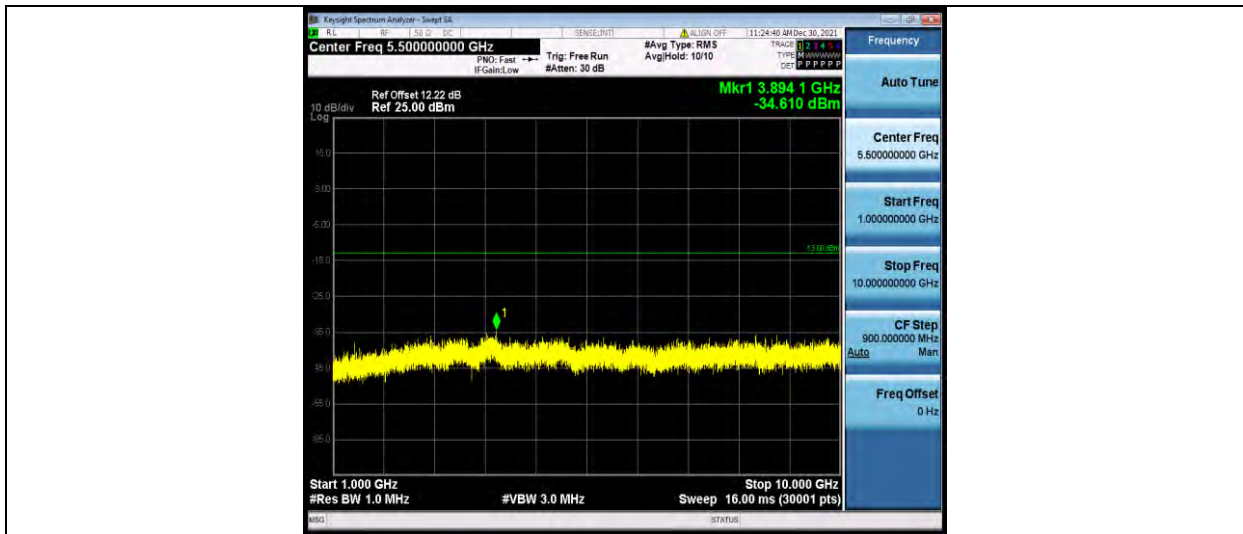

BUREAU VERITAS

Test Report No.: W7L-P21120038RF05

Band12-1.4MHz-16QAM-23173-1RB#0-Range1:30~1000MHz