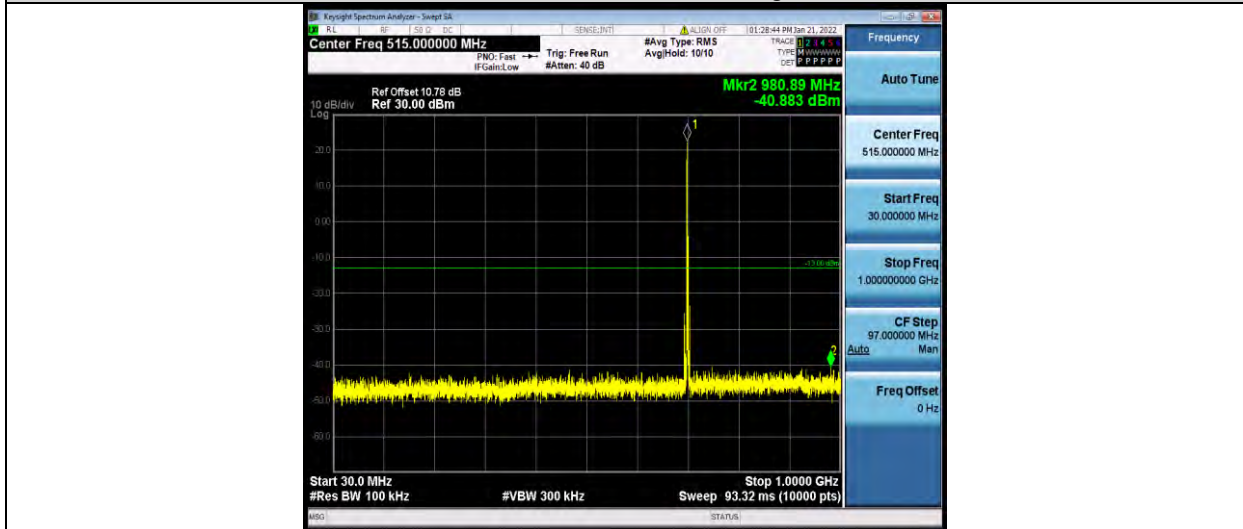

Band12-3MHz-64QAM-23095-1RB#0-Range2:1000~10000MHz