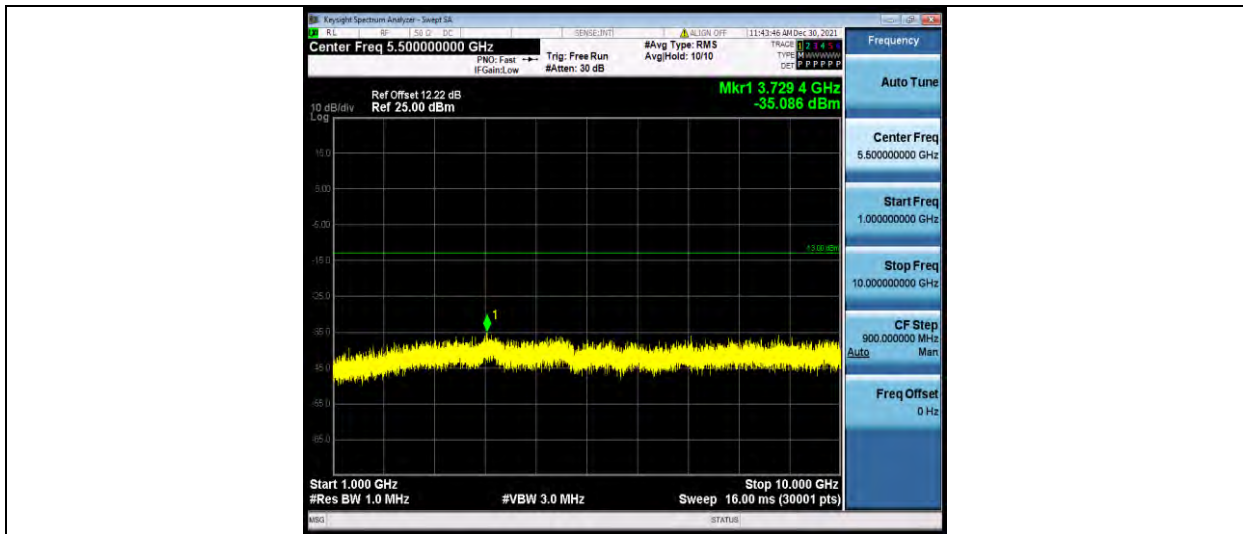

Band12-5MHz-16QAM-23035-1RB#0-Range2:1000~10000MHz

Band12-5MHz-16QAM-23095-1RB#0-Range1:30~1000MHz

Band12-5MHz-16QAM-23095-1RB#0-Range2:1000~10000MHz

BUREAU VERITAS

Test Report No.: W7L-P21120038RF05

Band12-5MHz-16QAM-23155-1RB#0-Range1:30~1000MHz