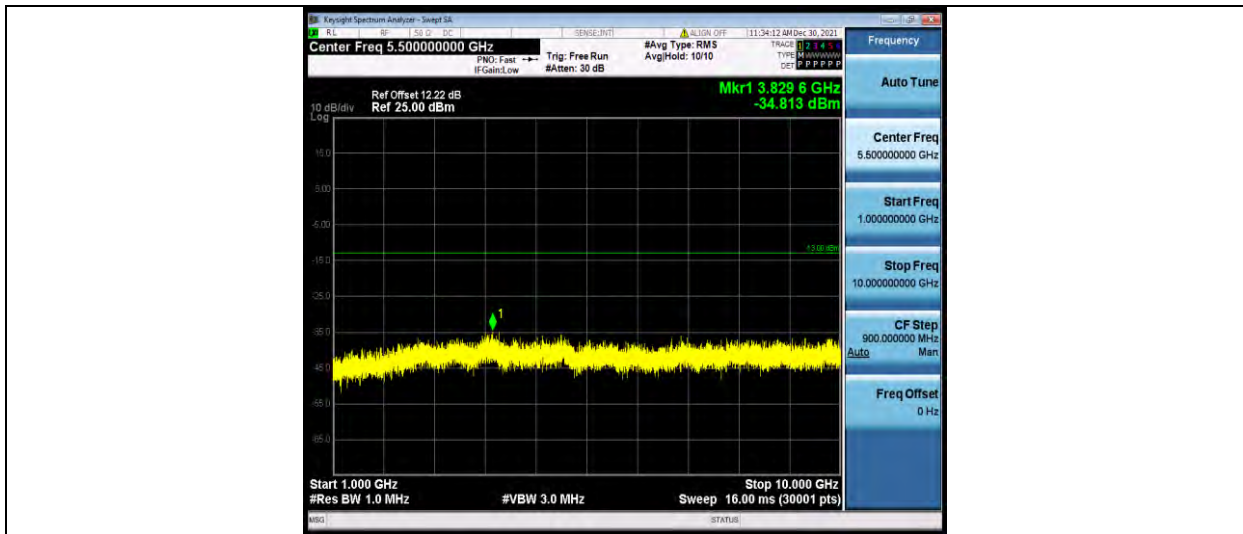

BUREAU VERITAS

Test Report No.: W7L-P21120038RF05

Band12-3MHz-16QAM-23165-1RB#0-Range1:30~1000MHz