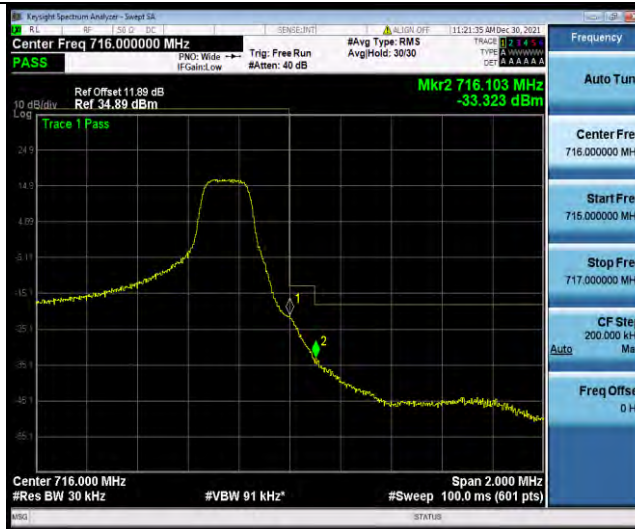

BUREAU VERITAS

Test Report No.: W7L-P21120038RF05

Band12-1.4MHz-QPSK-23173-6RB#0