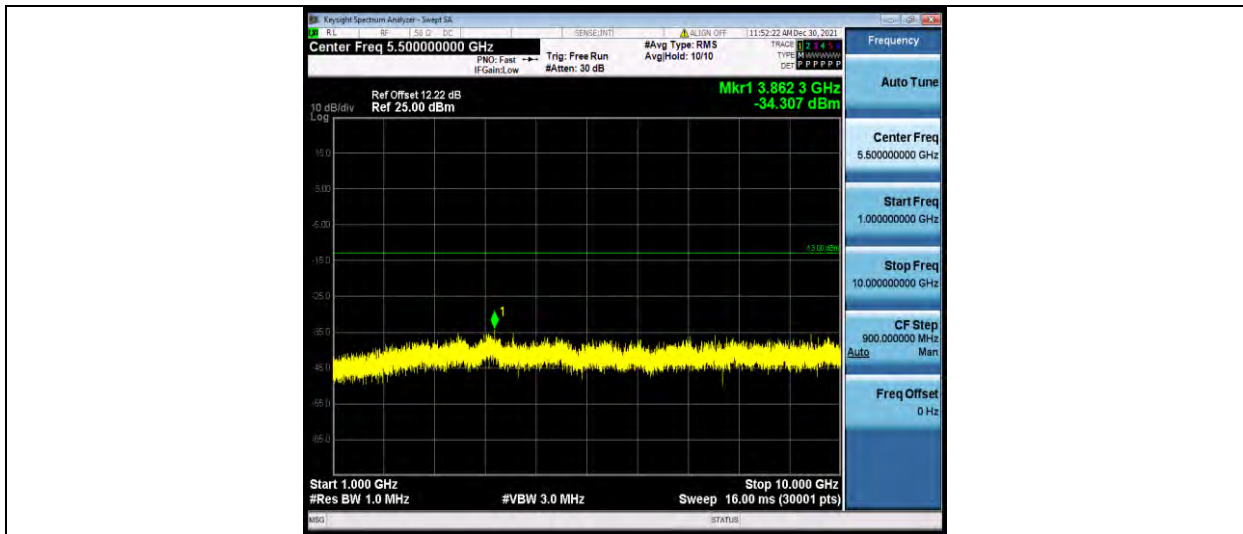

BUREAU VERITAS

Test Report No.: W7L-P21120038RF05

Band12-10MHz-QPSK-23130-1RB#0-Range1:30~1000MHz