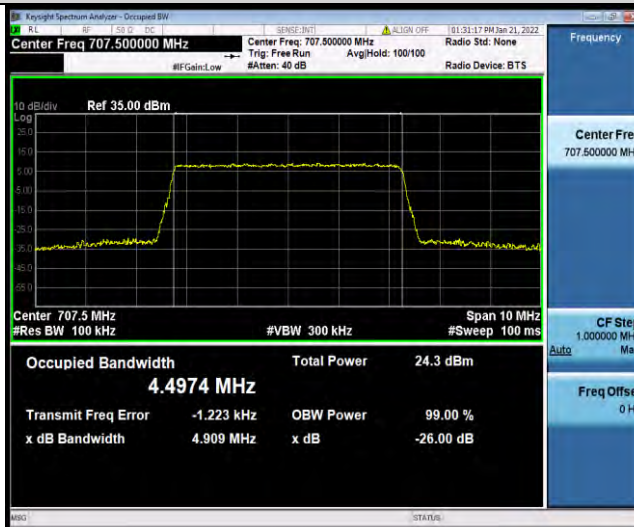

BUREAU
VERITAS

Test Report No.: W7L-P21120038RF05

Band12-5MHz-64QAM-23035-25RB#0

Band12-5MHz-64QAM-23095-25RB#0

Band12-5MHz-64QAM-23155-25RB#0

BUREAU VERITAS

Test Report No.: W7L-P21120038RF05

Band12-10MHz-64QAM-23060-50RB#0