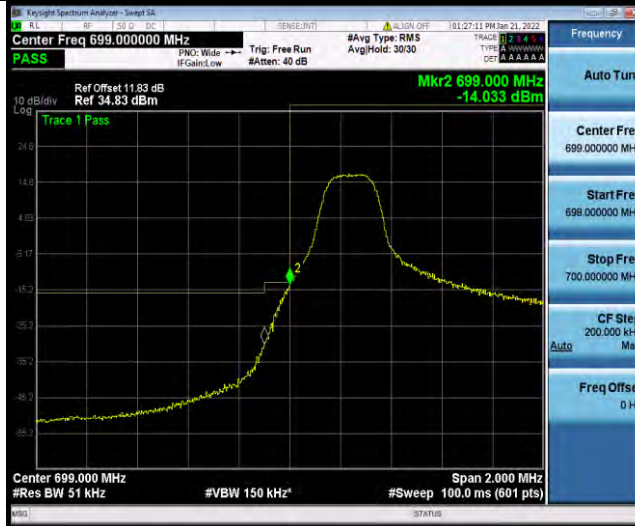

Band12-3MHz-64QAM-23025-15RB#0