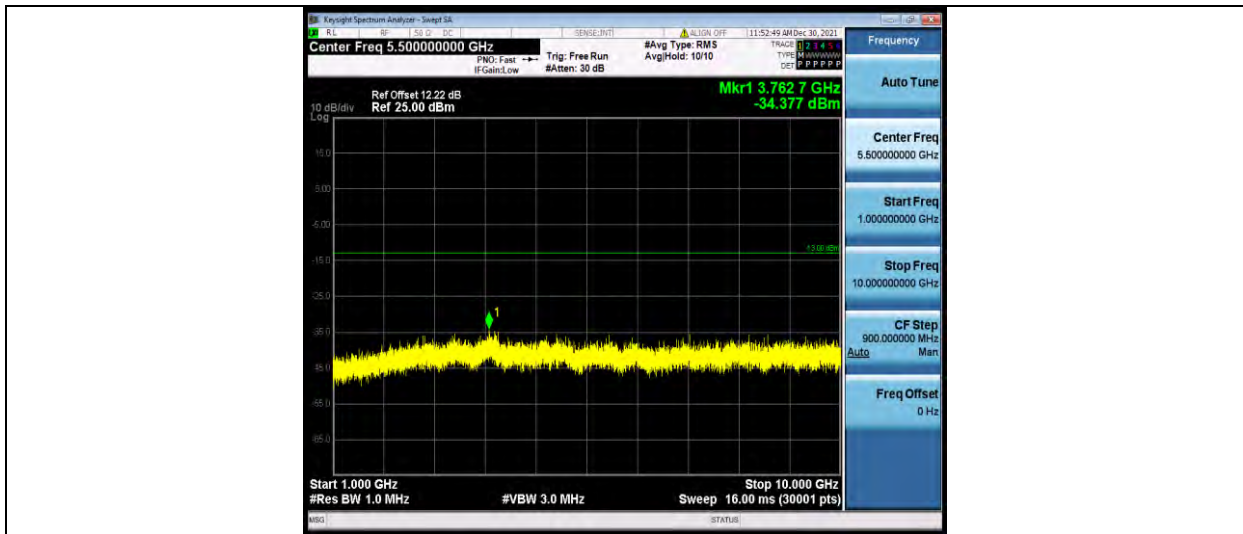

BUREAU VERITAS

Test Report No.: W7L-P21120038RF05

Band12-10MHz-16QAM-23130-1RB#0-Range1:30~1000MHz