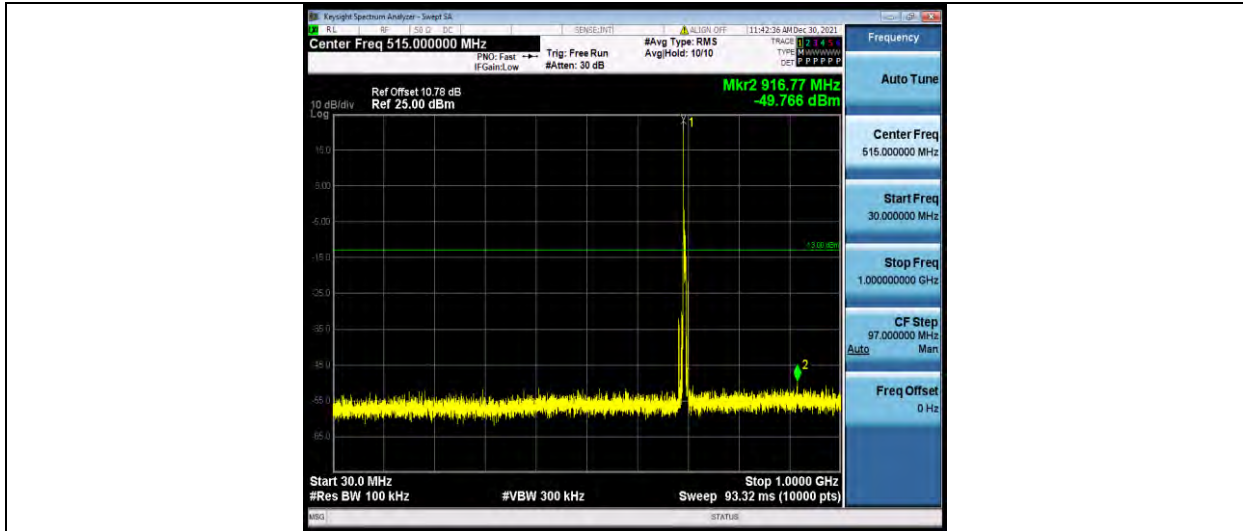

Test Report No.: W7L-P21120038RF05

Band12-5MHz-QPSK-23155-1RB#0-Range1:30~1000MHz

Band12-5MHz-QPSK-23155-1RB#0-Range2:1000~10000MHz

Band12-5MHz-16QAM-23035-1RB#0-Range1:30~1000MHz

BUREAU VERITAS

Test Report No.: W7L-P21120038RF05