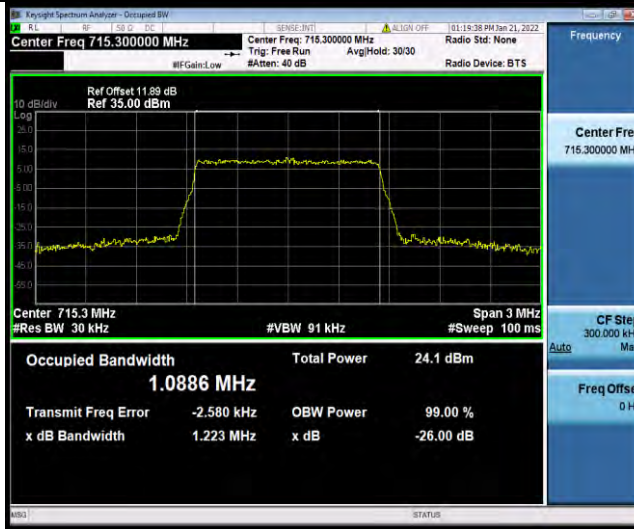

BUREAU VERITAS

Test Report No.: W7L-P21120038RF05

Band12-3MHz-64QAM-23025-15RB#0