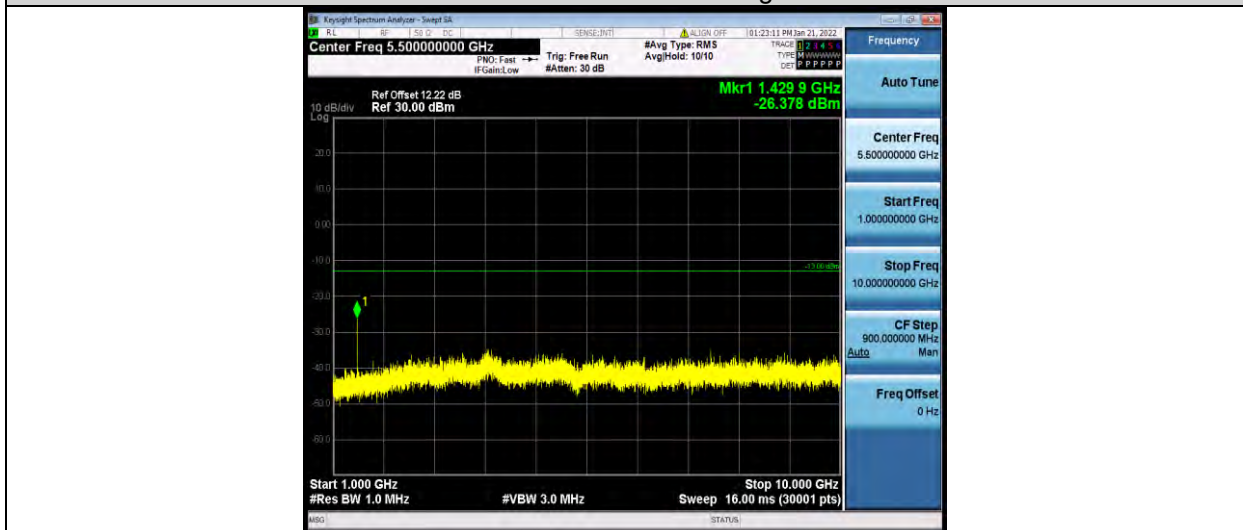

Band12-3MHz-64QAM-23025-1RB#0-Range1:30~1000MHz