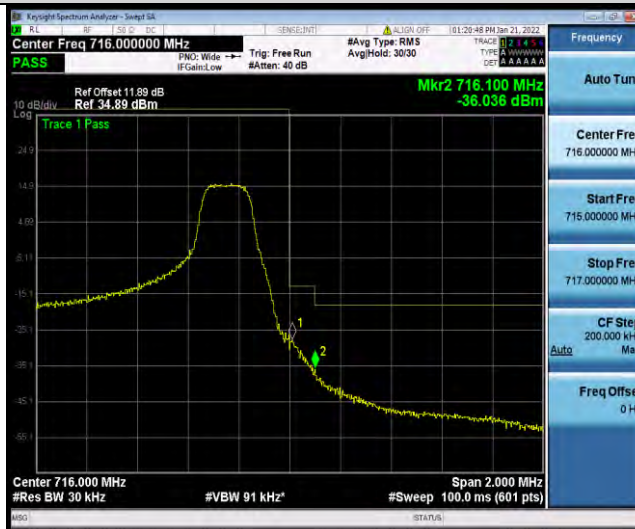

Band12-1.4MHz-64QAM-23173-6RB#0