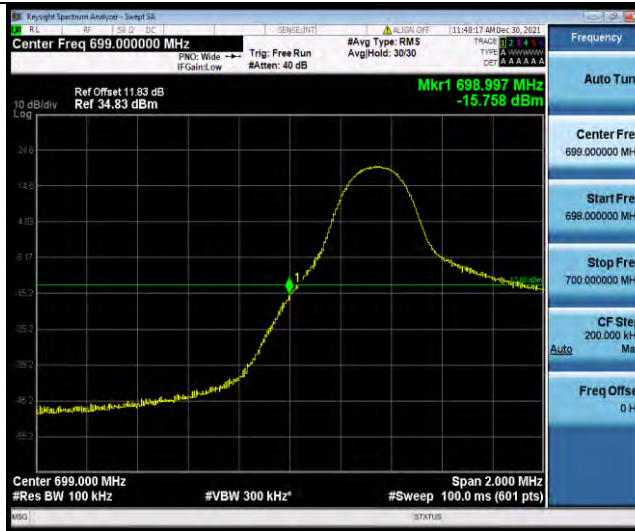

BUREAU VERITAS

Test Report No.: W7L-P21120038RF05

Band12-5MHz-16QAM-23035-25RB#0