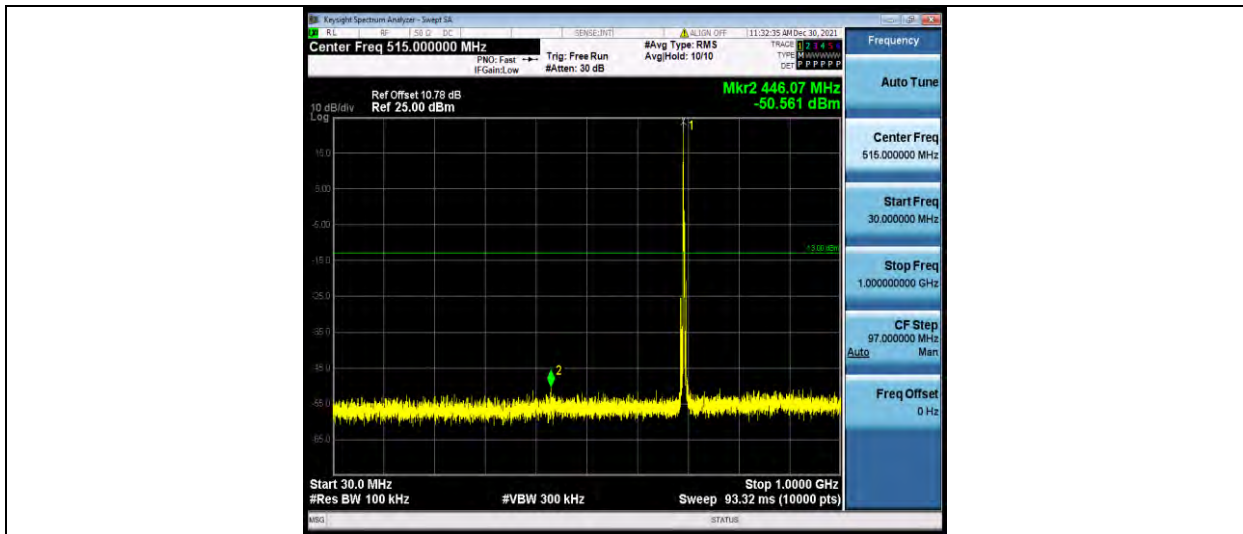

Test Report No.: W7L-P21120038RF05

Band12-1.4MHz-16QAM-23173-1RB#0-Range1:30~1000MHz

Band12-1.4MHz-16QAM-23173-1RB#0-Range2:100~1000MHz

Band12-3MHz-QPSK-23025-1RB#0-Range1:30~1000MHz

BUREAU VERITAS

Test Report No.: W7L-P21120038RF05