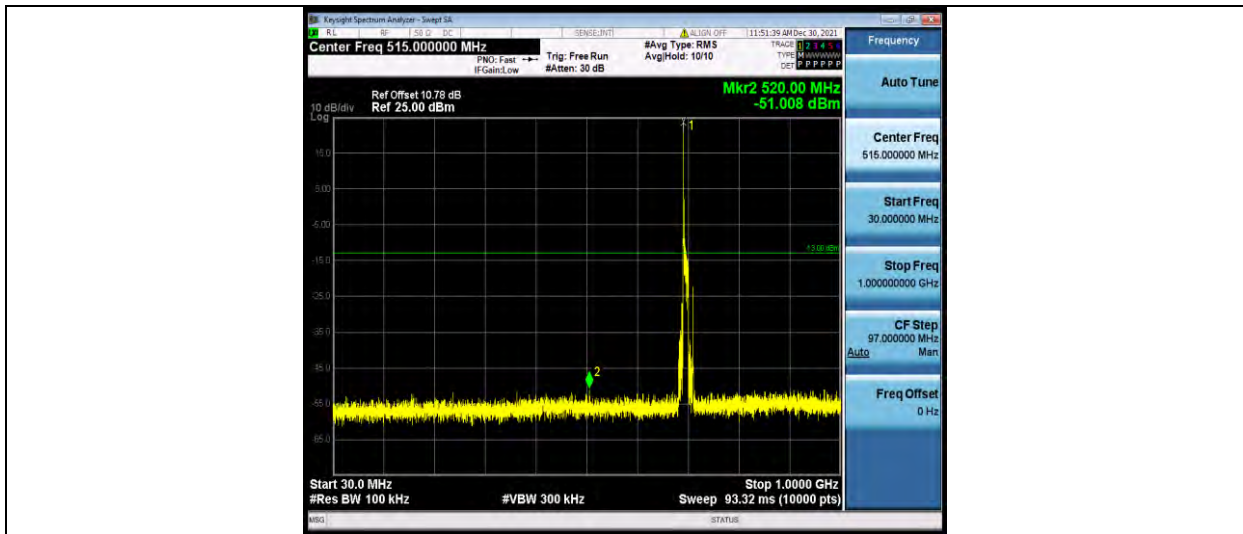

BUREAU VERITAS

Test Report No.: W7L-P21120038RF05

Band12-10MHz-16QAM-23060-1RB#0-Range2:1000~10000MHz