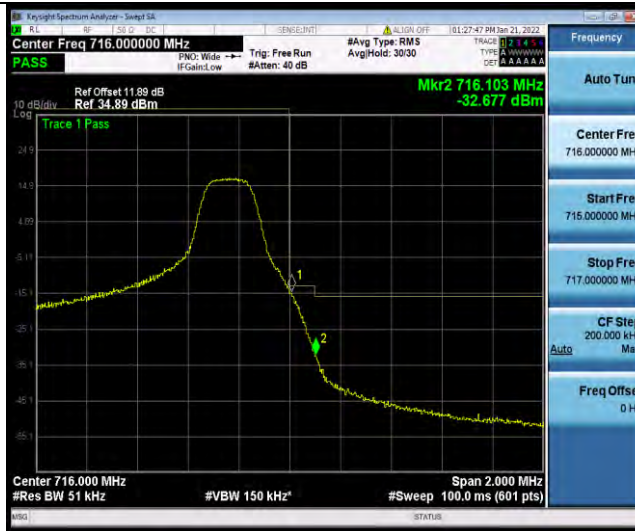

BUREAU VERITAS

Test Report No.: W7L-P21120038RF05

Band12-3MHz-64QAM-23165-15RB#0