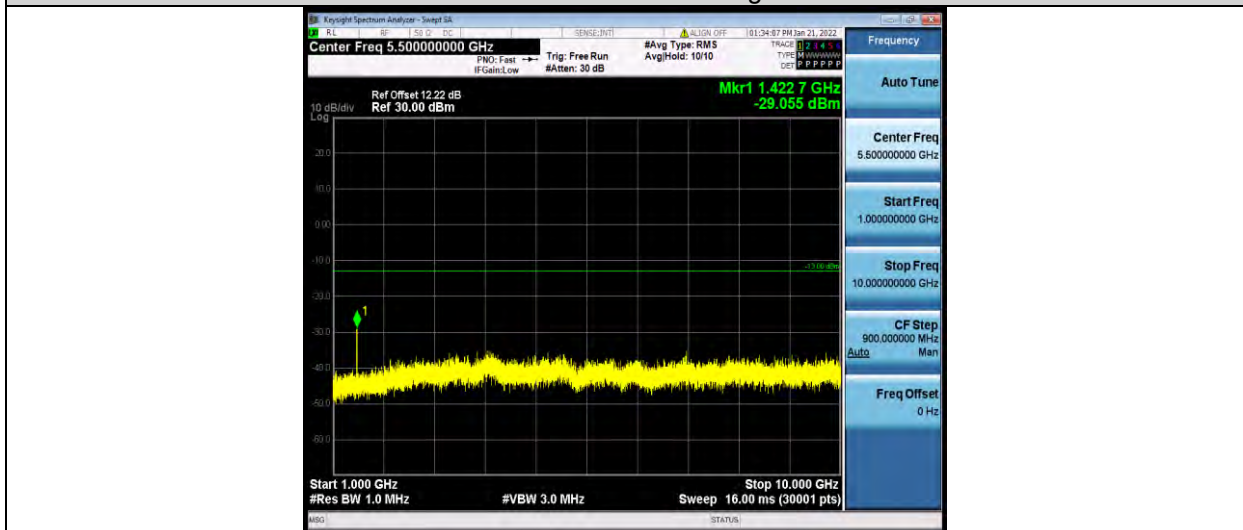

BUREAU VERITAS

Test Report No.: W7L-P21120038RF05

Band12-5MHz-64QAM-23155-1RB#0-Range1:30~1000MHz

Band12-5MHz-64QAM-23155-1RB#0-Range2:1000~1000MHz

Band12-10MHz-64QAM-23060-1RB#0-Range1:30~1000MHz