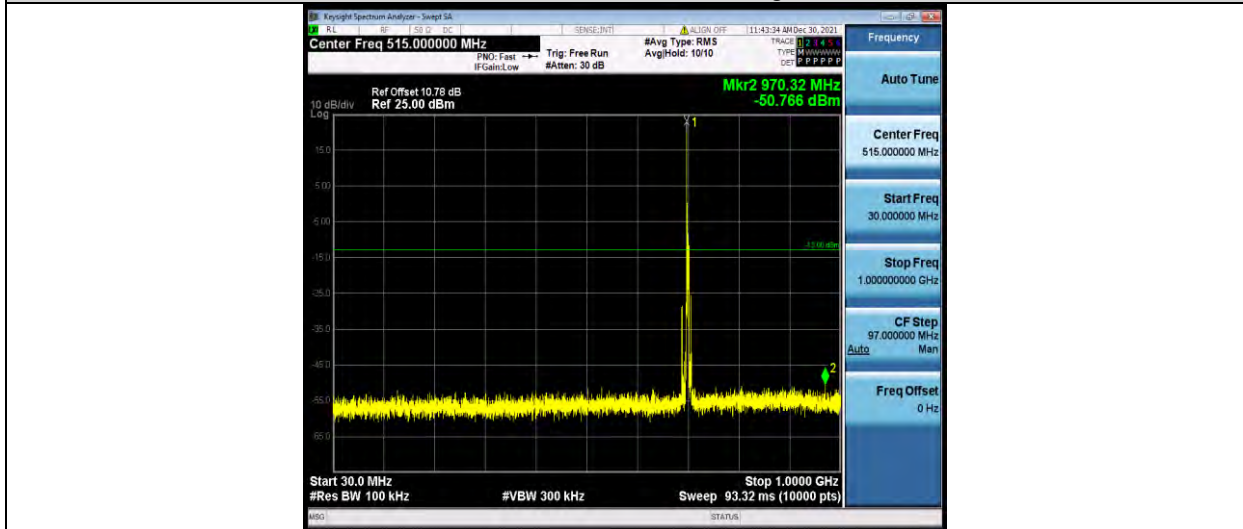

Band12-5MHz-16QAM-23095-1RB#0-Range2:1000~10000MHz