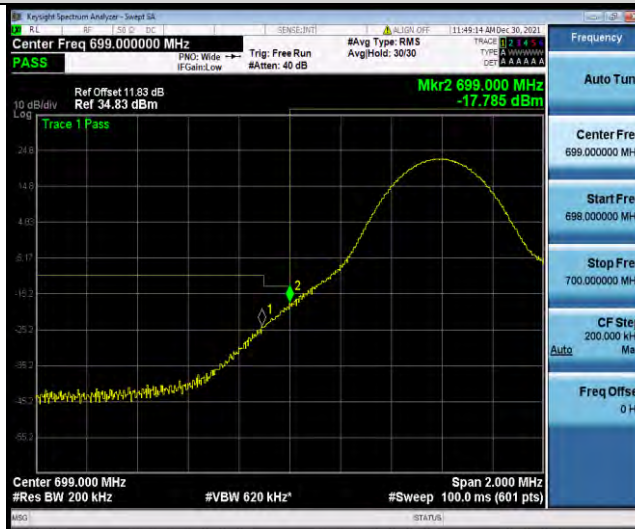

Band12-10MHz-QPSK-23060-50RB#0

Band12-10MHz-QPSK-23130-1RB#49

BUREAU VERITAS

Test Report No.: W7L-P21120038RF05

Band12-10MHz-QPSK-23130-50RB#0

Band12-10MHz-16QAM-23060-1RB#0

Band12-10MHz-16QAM-23060-50RB#0

BUREAU VERITAS