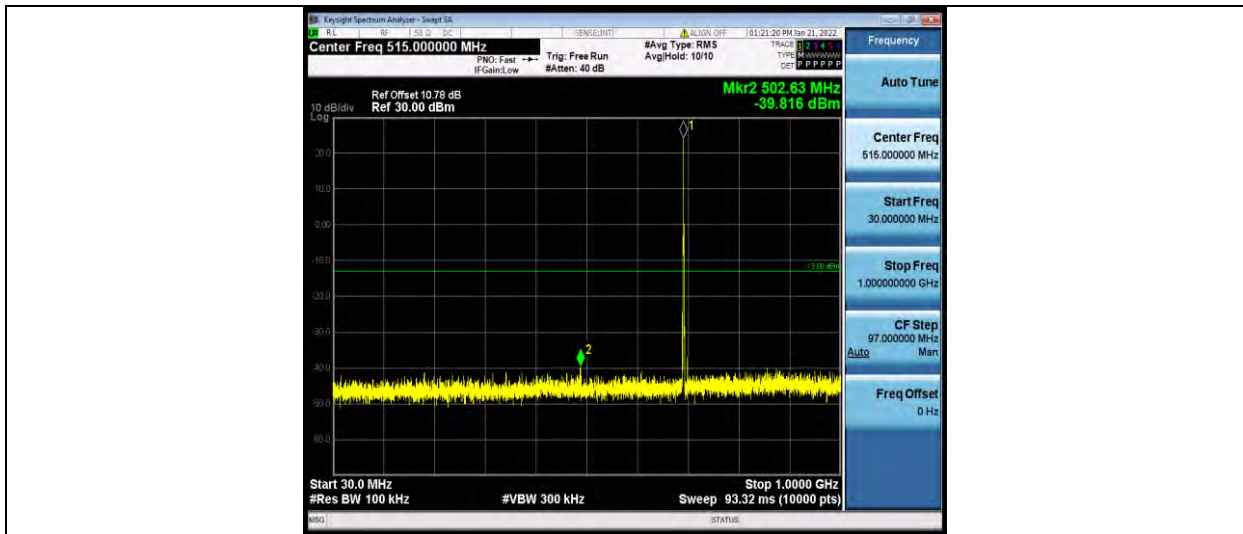

Test Report No.: W7L-P21120038RF05

Band12-10MHz-16QAM-23130-1RB#0-Range1:30~1000MHz

Band12-10MHz-16QAM-23130-1RB#0-Range2:1000~10000MHz

Band12-1.4MHz-64QAM-23017-1RB#0-Range1:30~1000MHz

BUREAU VERITAS

Test Report No.: W7L-P21120038RF05