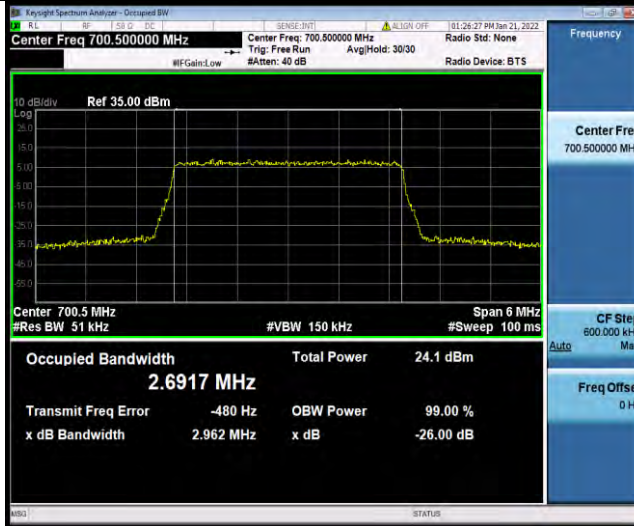

Band12-1.4MHz-64QAM-23095-6RB#0

Band12-1.4MHz-64QAM-23173-6RB#0

BUREAU VERITAS

Test Report No.: W7L-P21120038RF05

Band12-3MHz-64QAM-23025-15RB#0

Band12-3MHz-64QAM-23095-15RB#0

Band12-3MHz-64QAM-23165-15RB#0