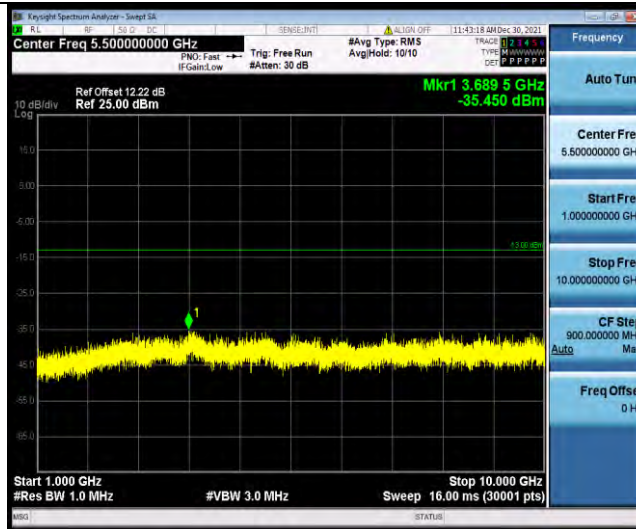

BUREAU VERITAS

Test Report No.: W7L-P21120038RF05

Band12-5MHz-QPSK-23155-1RB#0-Range1:30~1000MHz