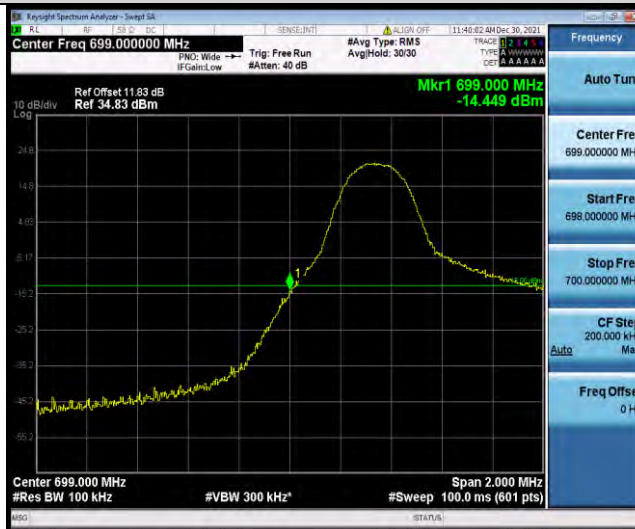

Band12-5MHz-QPSK-23035-25RB#0