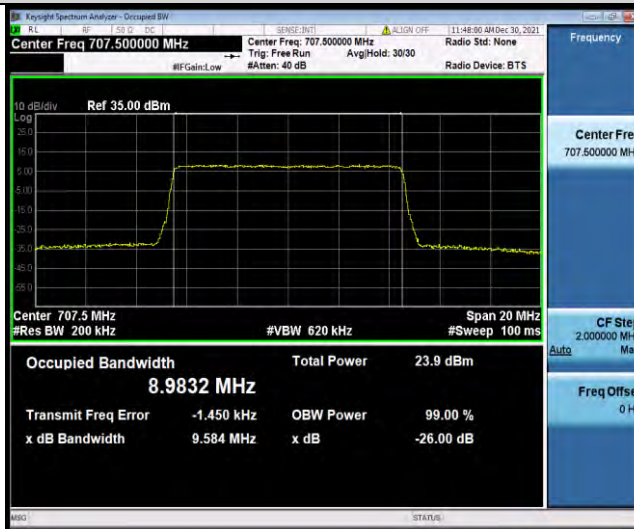

Band12-5MHz-16QAM-23095-25RB#0

Band12-5MHz-16QAM-23155-25RB#0

BUREAU VERITAS

Test Report No.: W7L-P21120038RF05

Band12-10MHz-QPSK-23060-50RB#0

Band12-10MHz-QPSK-23095-50RB#0

Band12-10MHz-QPSK-23130-50RB#0

BUREAU VERITAS