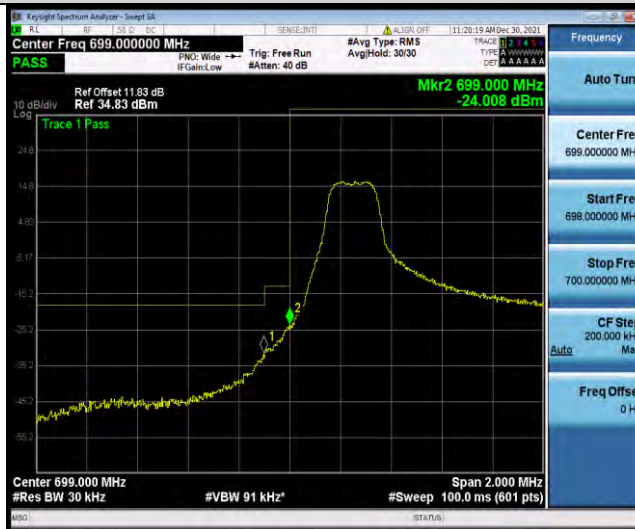

Test Graphs

BUREAU VERITAS

Test Report No.: W7L-P21120038RF05

Band12-1.4MHz-QPSK-23173-6RB#0

Band12-1.4MHz-16QAM-23017-1RB#0

Band12-1.4MHz-16QAM-23017-6RB#0

BUREAU VERITAS

Test Report No.: W7L-P21120038RF05