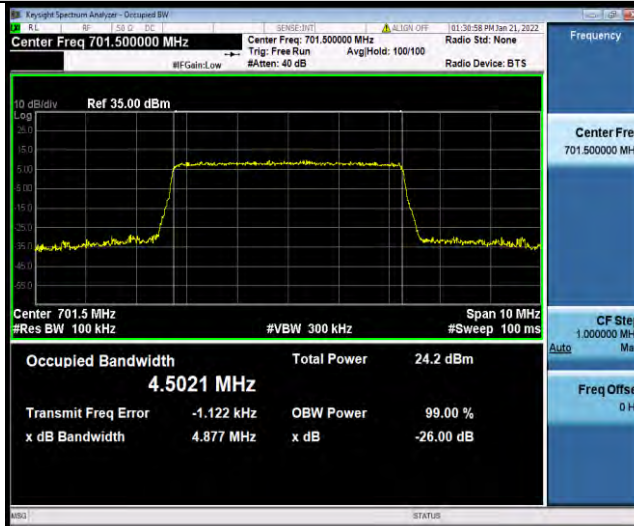

Band12-5MHz-64QAM-23095-25RB#0