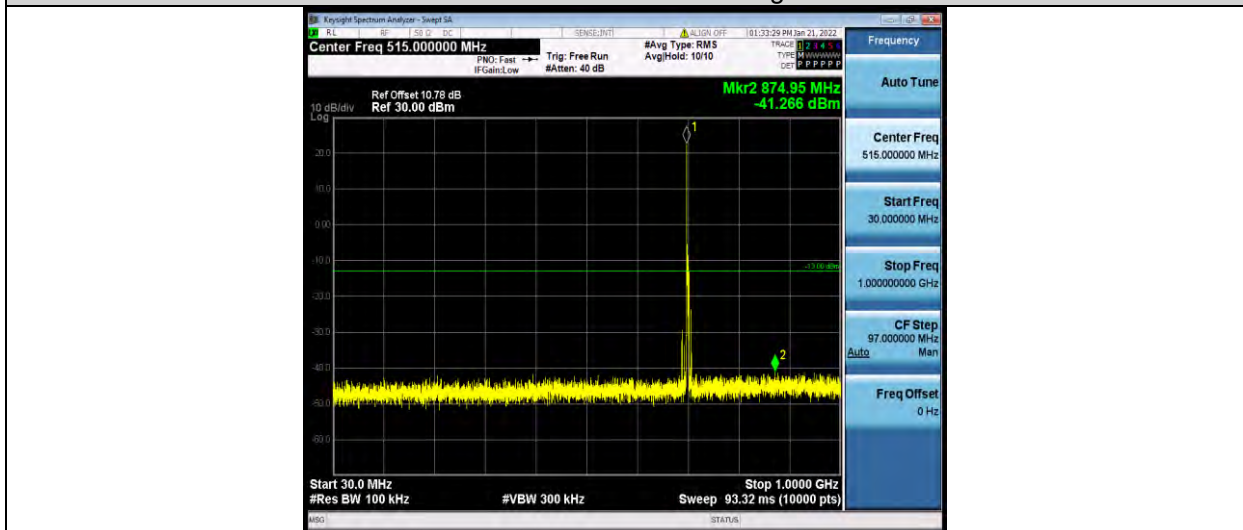

Band12-5MHz-64QAM-23035-1RB#0-Range1:30~1000MHz

BUREAU VERITAS

Test Report No.: W7L-P21120038RF05

Band12-5MHz-64QAM-23035-1RB#0-Range2:1000~10000MHz

Band12-5MHz-64QAM-23095-1RB#0-Range1:30~1000MHz

Band12-5MHz-64QAM-23095-1RB#0-Range2:1000~10000MHz