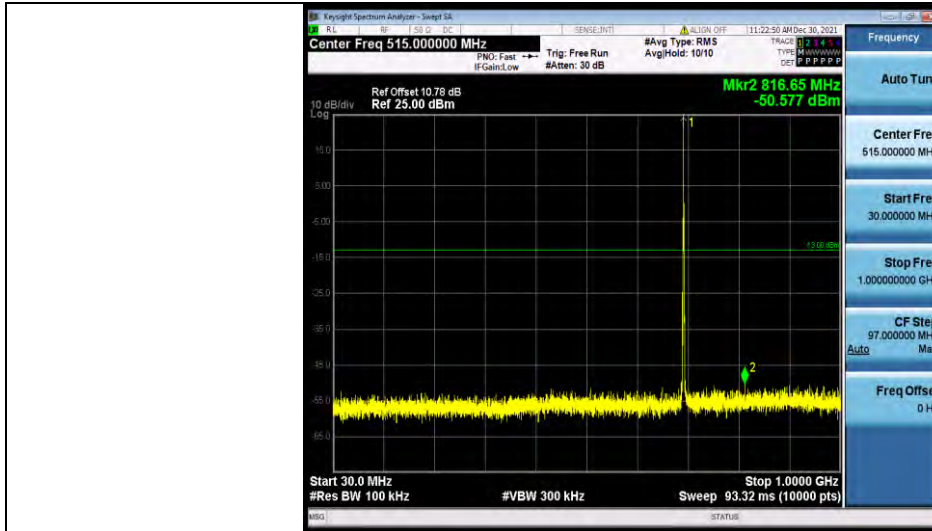

Test Report No.: W7L-P21120038RF05

Band12-1.4MHz-QPSK-23017-1RB#0-Range2:1000~10000MHz