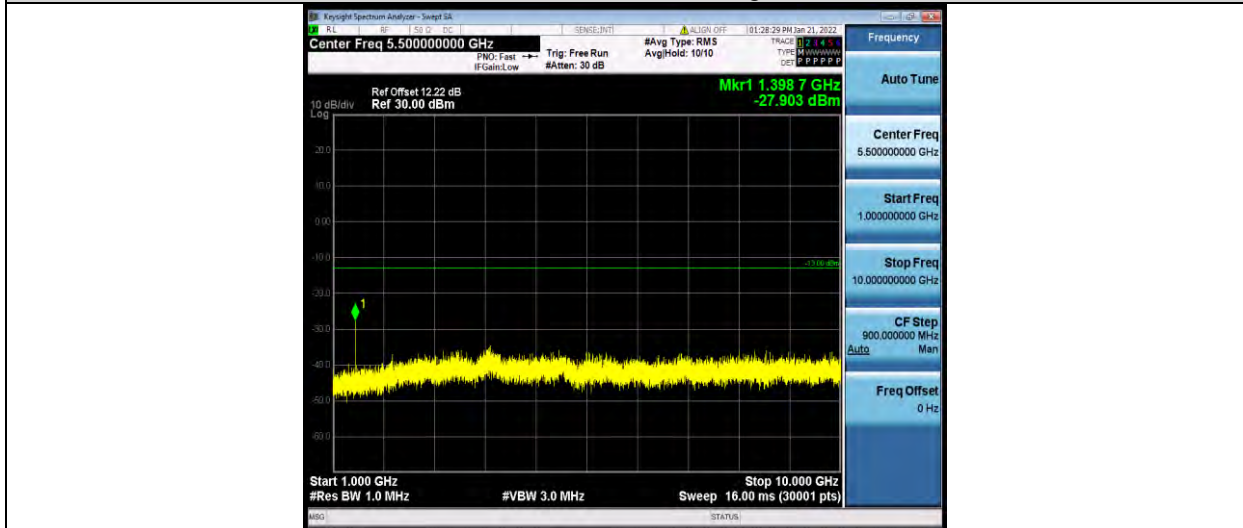

Band12-1.4MHz-64QAM-23173-1RB#0-Range1:30~1000MHz

Band12-1.4MHz-64QAM-23173-1RB#0-Range2:1000~10000MHz

Band12-3MHz-64QAM-23025-1RB#0-Range1:30~1000MHz

BUREAU VERITAS

Test Report No.: W7L-P21120038RF05

Band12-3MHz-64QAM-23025-1RB#0-Range2:1000~10000MHz