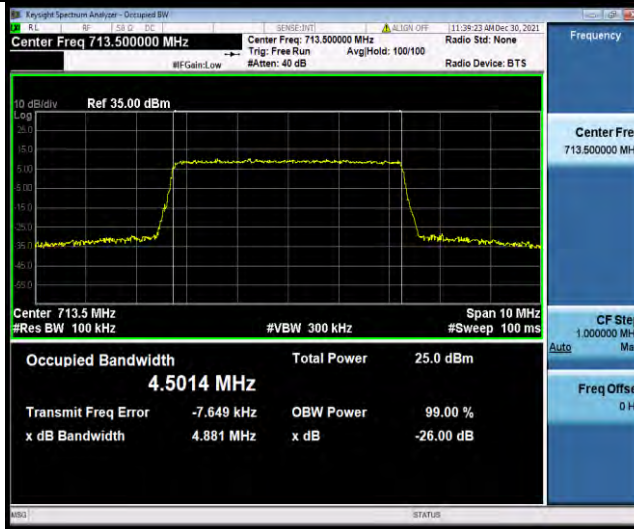

BUREAU
VERITAS

Test Report No.: W7L-P21120038RF05

Band12-5MHz-QPSK-23035-25RB#0

Band12-5MHz-QPSK-23095-25RB#0

Band12-5MHz-QPSK-23155-25RB#0

BUREAU VERITAS

Test Report No.: W7L-P21120038RF05

Band12-5MHz-16QAM-23035-25RB#0