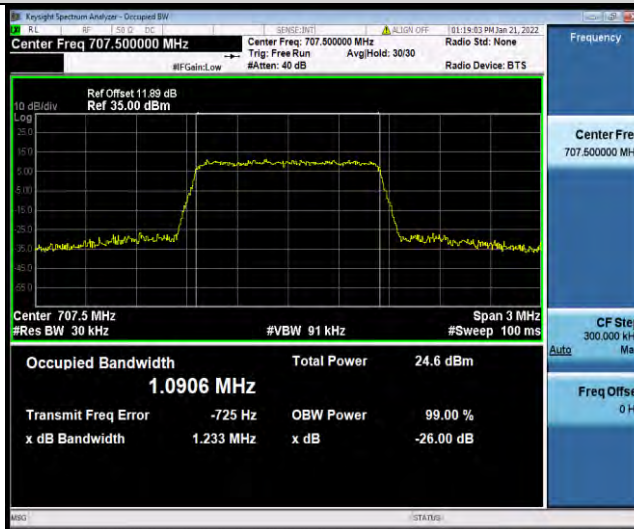

Band12-1.4MHz-64QAM-23173-6RB#0