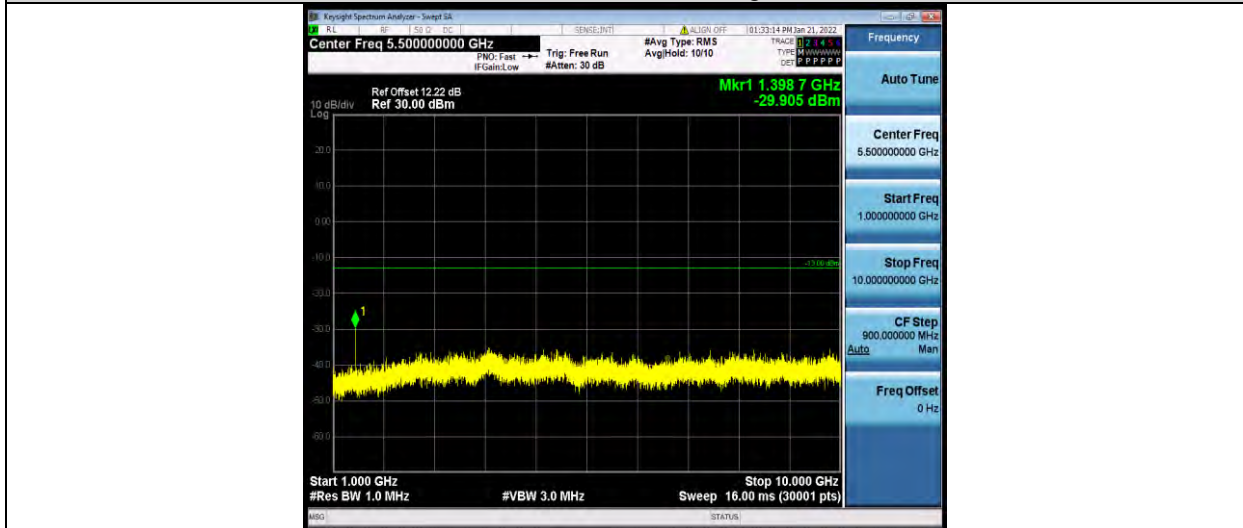

Band12-5MHz-64QAM-23035-1RB#0-Range1:30~1000MHz

BUREAU VERITAS

Test Report No.: W7L-P21120038RF05

Band12-5MHz-64QAM-23035-1RB#0-Range2:1000~10000MHz

Band12-5MHz-64QAM-23095-1RB#0-Range1:30~1000MHz

Band12-5MHz-64QAM-23095-1RB#0-Range2:1000~10000MHz