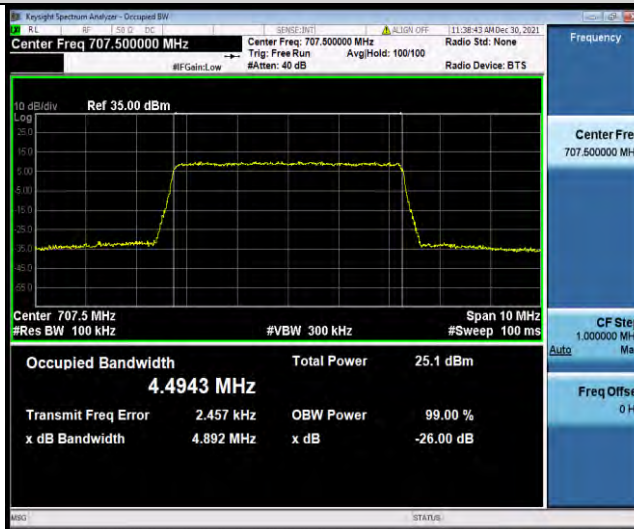

BUREAU
VERITAS

Test Report No.: W7L-P21120038RF05

Band12-5MHz-QPSK-23035-25RB#0

Band12-5MHz-QPSK-23095-25RB#0

Band12-5MHz-QPSK-23155-25RB#0

BUREAU VERITAS

Test Report No.: W7L-P21120038RF05

Band12-5MHz-16QAM-23035-25RB#0