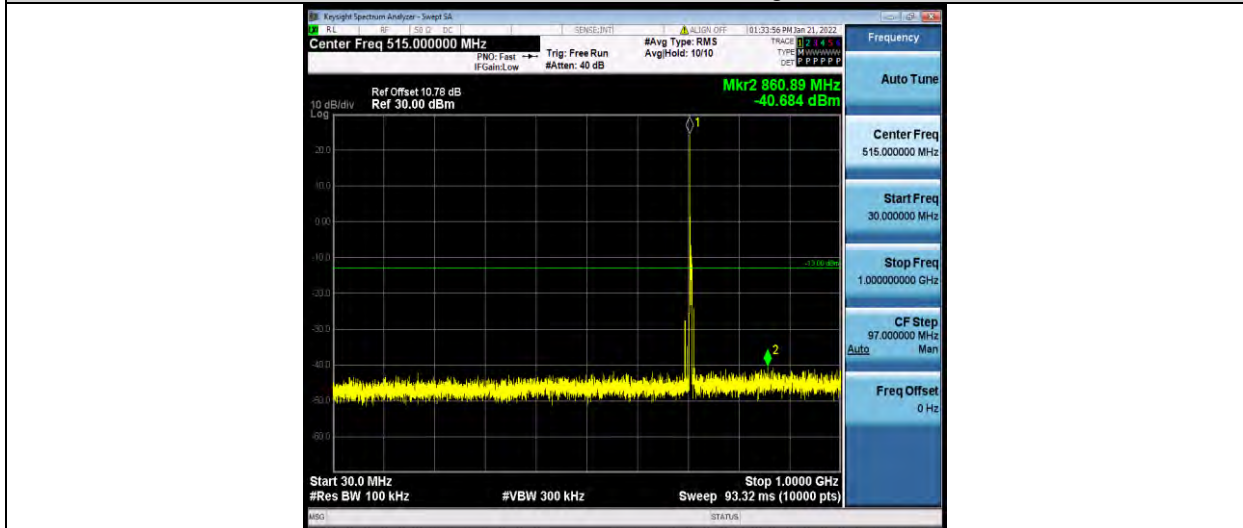

Band12-5MHz-64QAM-23155-1RB#0-Range2:1000~1000MHz