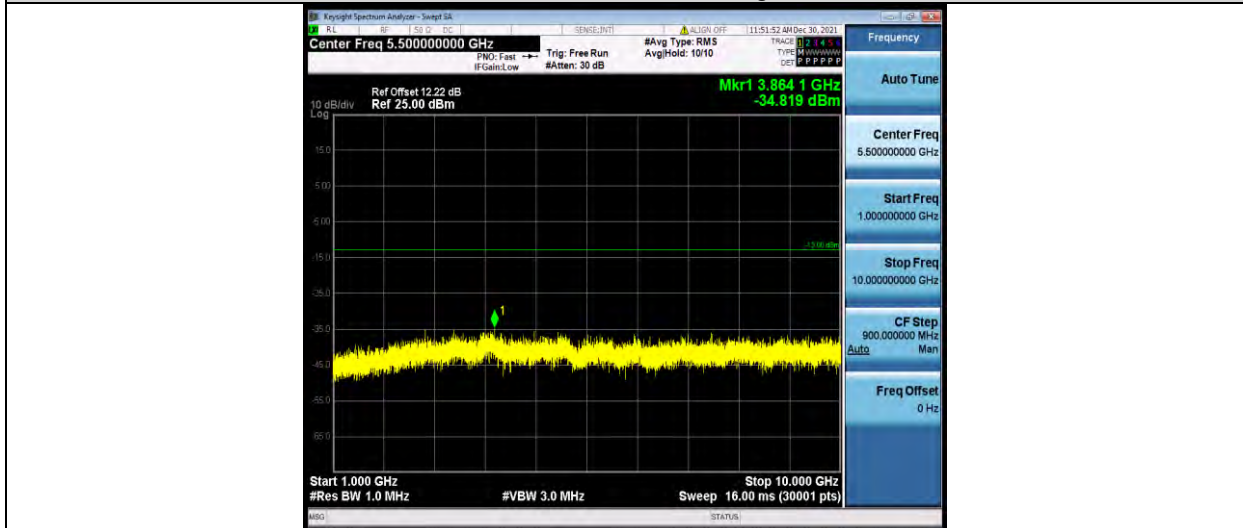

Band12-10MHz-16QAM-23095-1RB#0-Range1:30~1000MHz