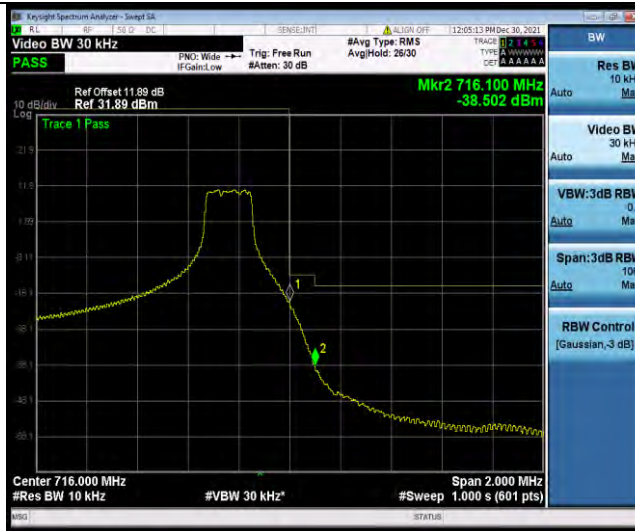

BUREAU VERITAS

Test Report No.: W7L-P21120038RF05

Band12-3MHz-16QAM-23025-1RB#0

Band12-3MHz-16QAM-23025-15RB#0

Band12-3MHz-16QAM-23165-1RB#14

BUREAU VERITAS

Test Report No.: W7L-P21120038RF05

Band12-3MHz-16QAM-23165-15RB#0