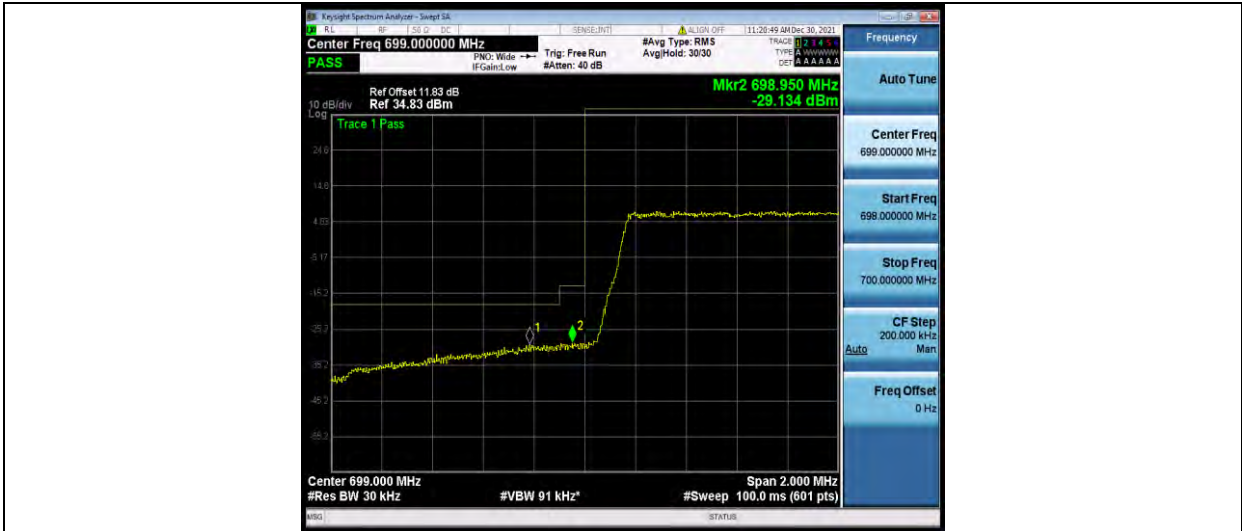

Test Graphs

BUREAU VERITAS

Test Report No.: W7L-P21120038RF05

Band12-1.4MHz-QPSK-23173-6RB#0

Band12-1.4MHz-16QAM-23017-1RB#0

Band12-1.4MHz-16QAM-23017-6RB#0

BUREAU VERITAS

Test Report No.: W7L-P21120038RF05