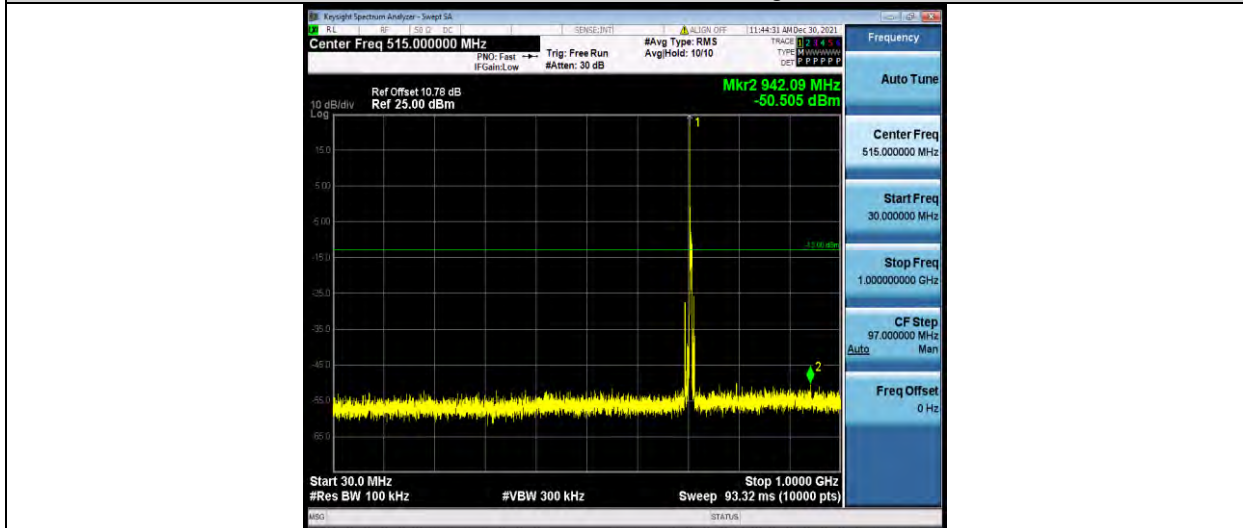

Band12-5MHz-16QAM-23035-1RB#0-Range2:1000~10000MHz

Band12-5MHz-16QAM-23095-1RB#0-Range1:30~1000MHz

Band12-5MHz-16QAM-23095-1RB#0-Range2:1000~10000MHz

BUREAU VERITAS

Test Report No.: W7L-P21120038RF05

Band12-5MHz-16QAM-23155-1RB#0-Range1:30~1000MHz