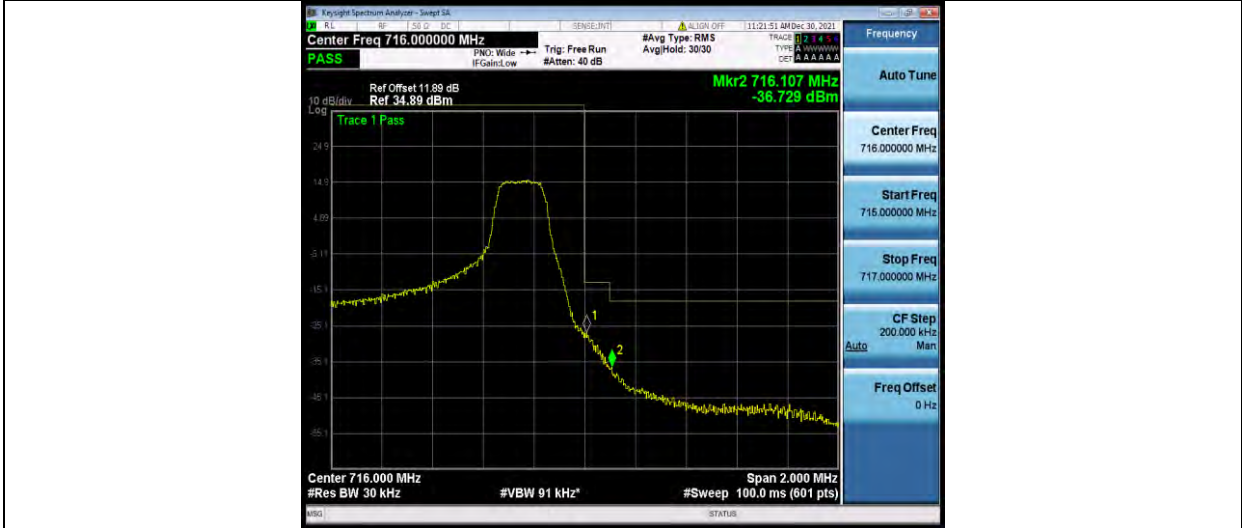

Band12-1.4MHz-16QAM-23173-6RB#0