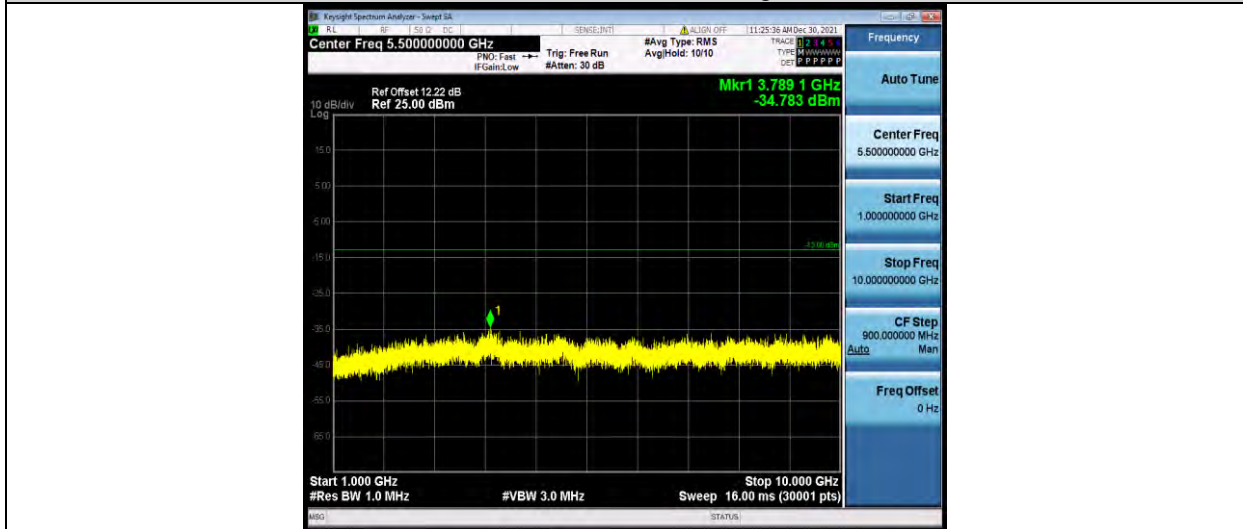

Band12-3MHz-QPSK-23025-1RB#0-Range1:30~1000MHz