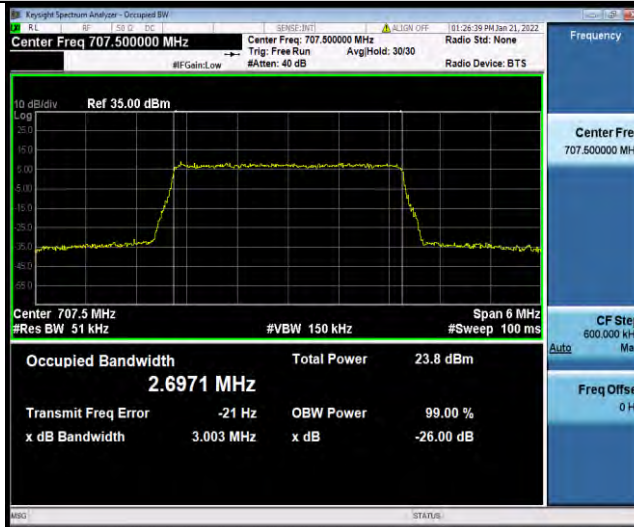

Band12-1.4MHz-64QAM-23095-6RB#0

Band12-1.4MHz-64QAM-23173-6RB#0

BUREAU VERITAS

Test Report No.: W7L-P21120038RF05

Band12-3MHz-64QAM-23025-15RB#0

Band12-3MHz-64QAM-23095-15RB#0

Band12-3MHz-64QAM-23165-15RB#0