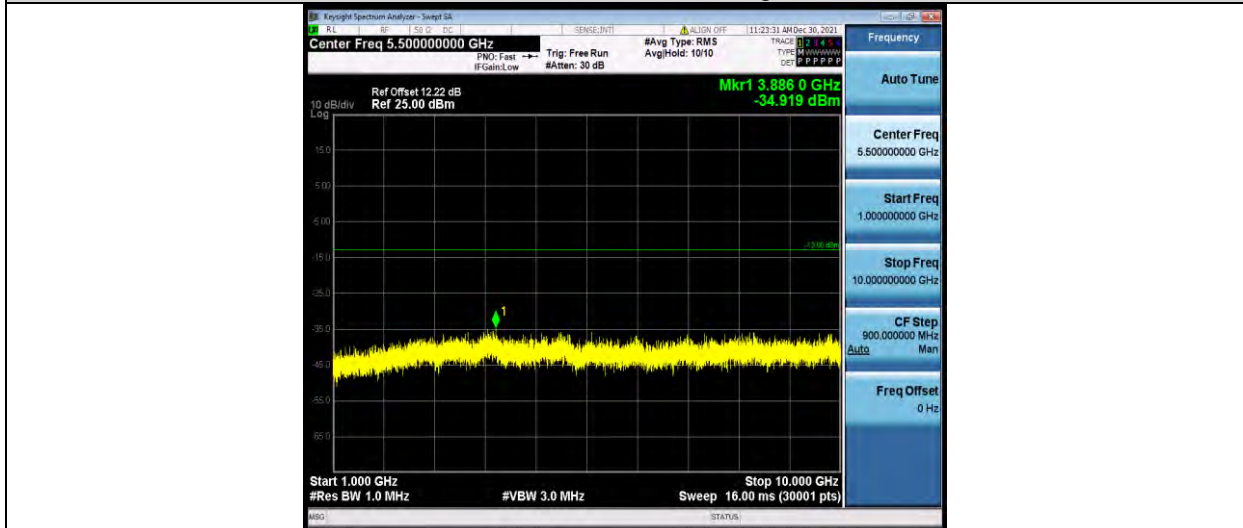

Band12-1.4MHz-16QAM-23095-1RB#0-Range1:30~1000MHz