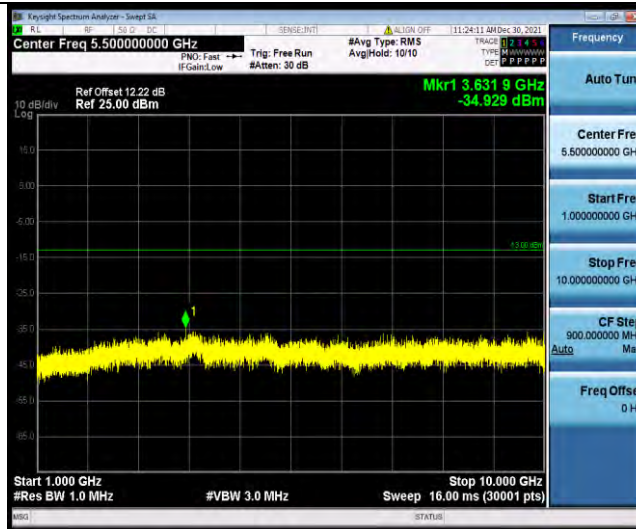

BUREAU VERITAS

Test Report No.: W7L-P21120038RF05

Band12-1.4MHz-QPSK-23173-1RB#0-Range1:30~1000MHz