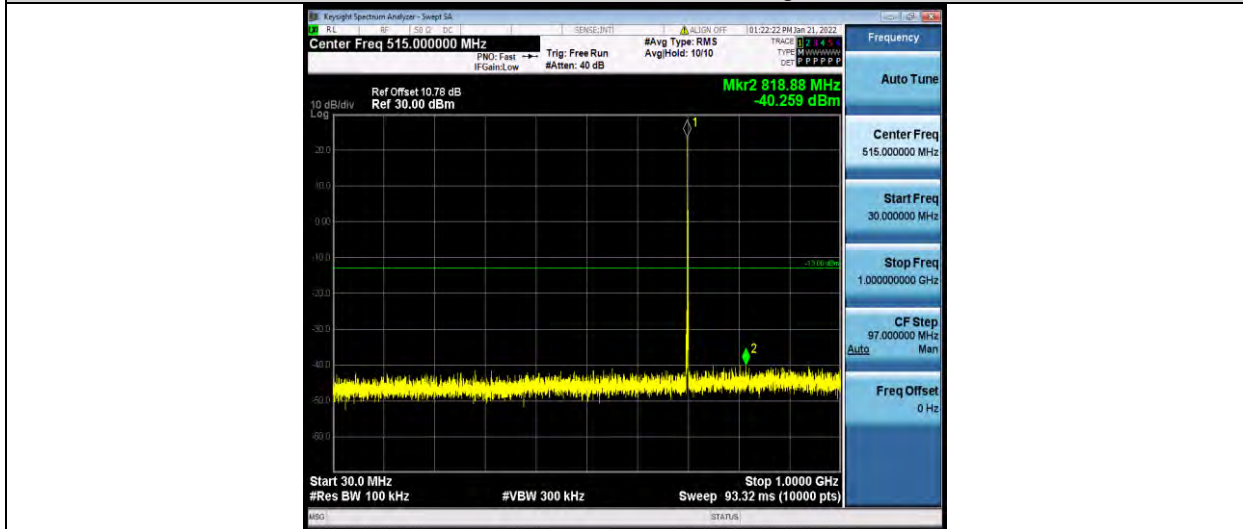

Band12-1.4MHz-64QAM-23095-1RB#0-Range2:1000~10000MHz