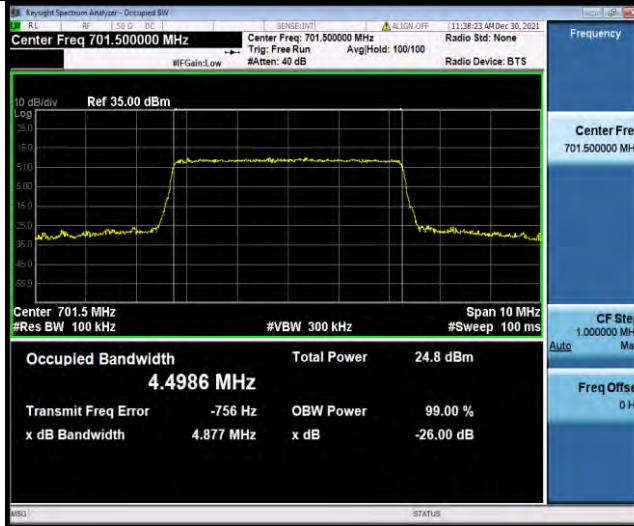

BUREAU
VERITAS

Test Report No.: W7L-P21120038RF05

Band12-5MHz-QPSK-23035-25RB#0

Band12-5MHz-QPSK-23095-25RB#0

Band12-5MHz-QPSK-23155-25RB#0

BUREAU VERITAS

Test Report No.: W7L-P21120038RF05

Band12-5MHz-16QAM-23035-25RB#0