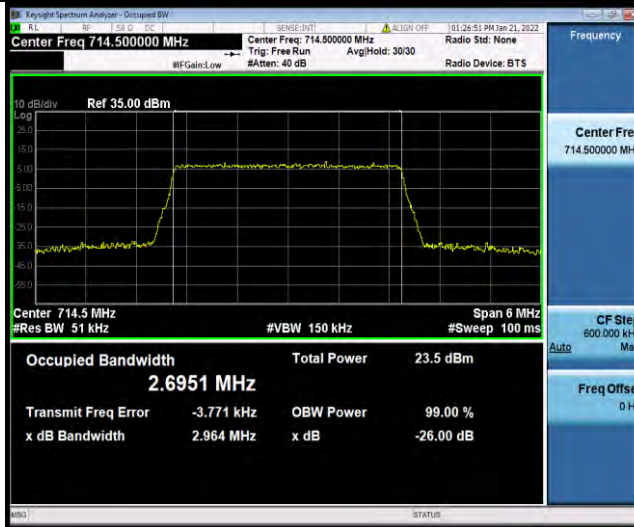

BUREAU
VERITAS

Test Report No.: W7L-P21120038RF05

Band12-5MHz-64QAM-23035-25RB#0