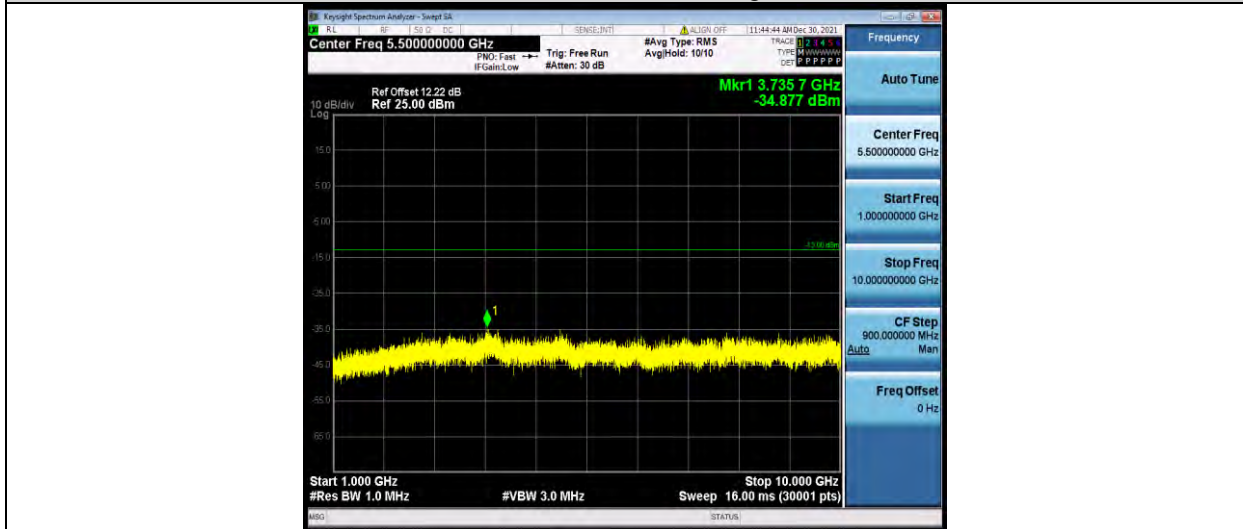

Band12-10MHz-QPSK-23060-1RB#0-Range1:30~1000MHz