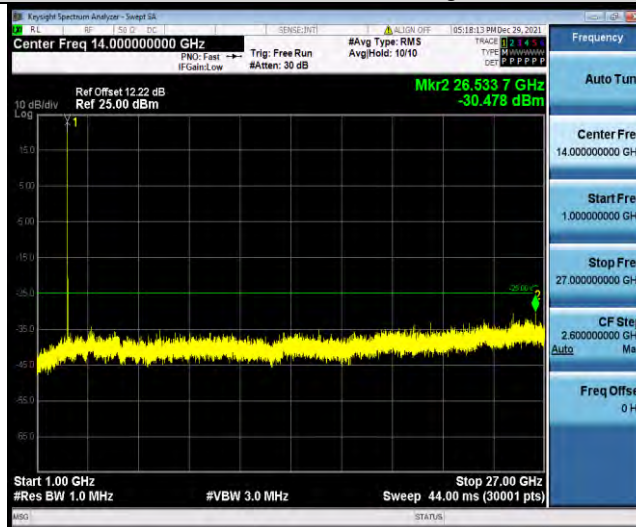

Band7-10MHz-QPSK-20800-1RB#0-Range1:30~1000MHz