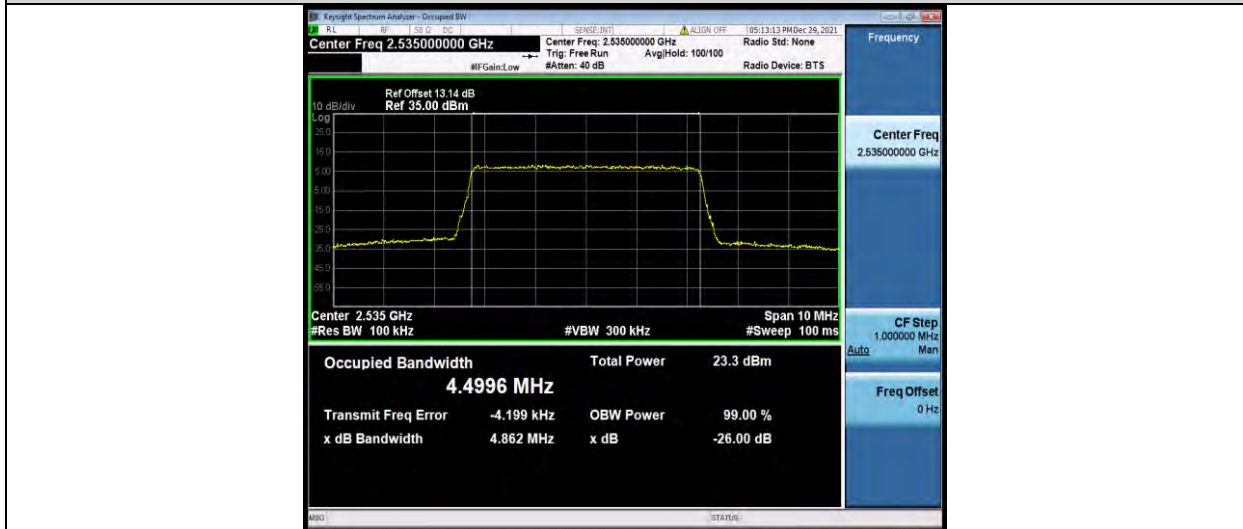

### Test Report No.: W7L-P21120038RF05

Band7-5MHz-16QAM-20775-25RB#0

Band7-5MHz-16QAM-21100-25RB#0

Band7-5MHz-16QAM-21425-25RB#0

BUREAU VERITAS