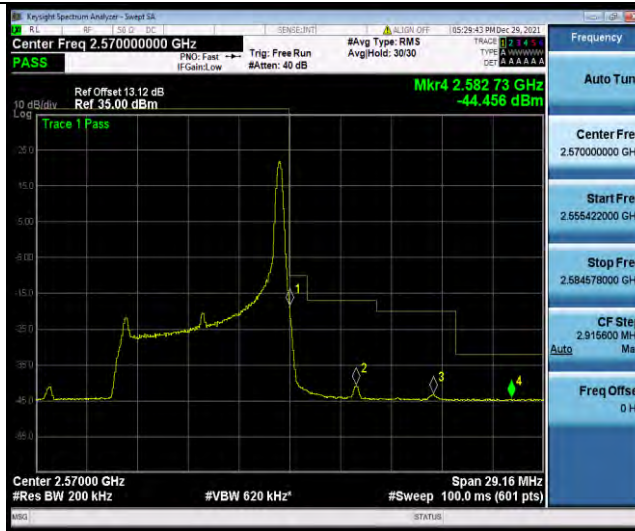

# Test Report No.: W7L-P21120038RF05

Band7-10MHz-QPSK-20800-1RB#0

Band7-10MHz-QPSK-20800-50RB#0

Band7-10MHz-QPSK-21400-1RB#49

BUREAU VERITAS

Test Report No.: W7L-P21120038RF05

Band7-10MHz-QPSK-21400-50RB#0

Band7-10MHz-16QAM-20800-1RB#0