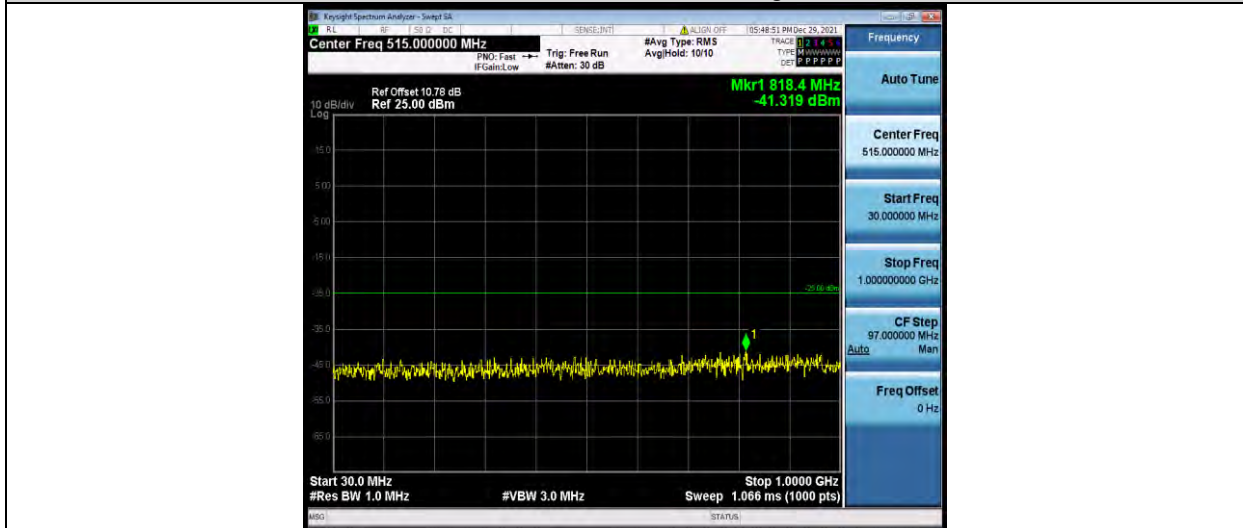

Band7-15MHz-16QAM-21100-1RB#0-Range1:30~1000MHz

Band7-15MHz-16QAM-21100-1RB#0-Range2:1000~27000MHz

BUREAU VERITAS

Test Report No.: W7L-P21120038RF05

Band7-15MHz-16QAM-21375-1RB#0-Range1:30~1000MHz

Band7-15MHz-16QAM-21375-1RB#0-Range2:1000~27000MHz