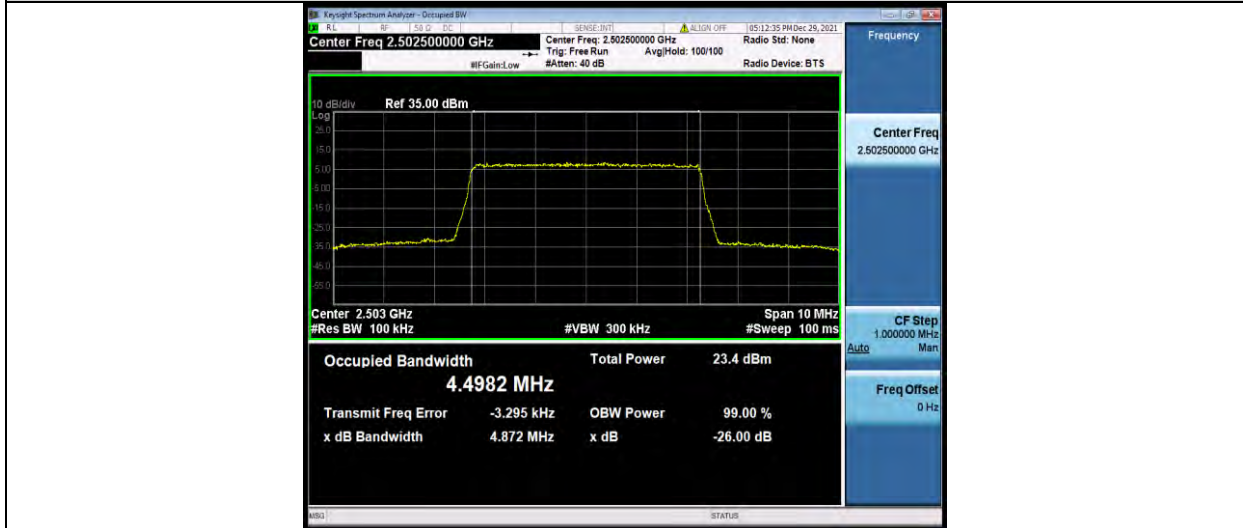

### Test Report No.: W7L-P21120038RF05

Band7-5MHz-16QAM-20775-25RB#0

Band7-5MHz-16QAM-21100-25RB#0

Band7-5MHz-16QAM-21425-25RB#0

BUREAU VERITAS