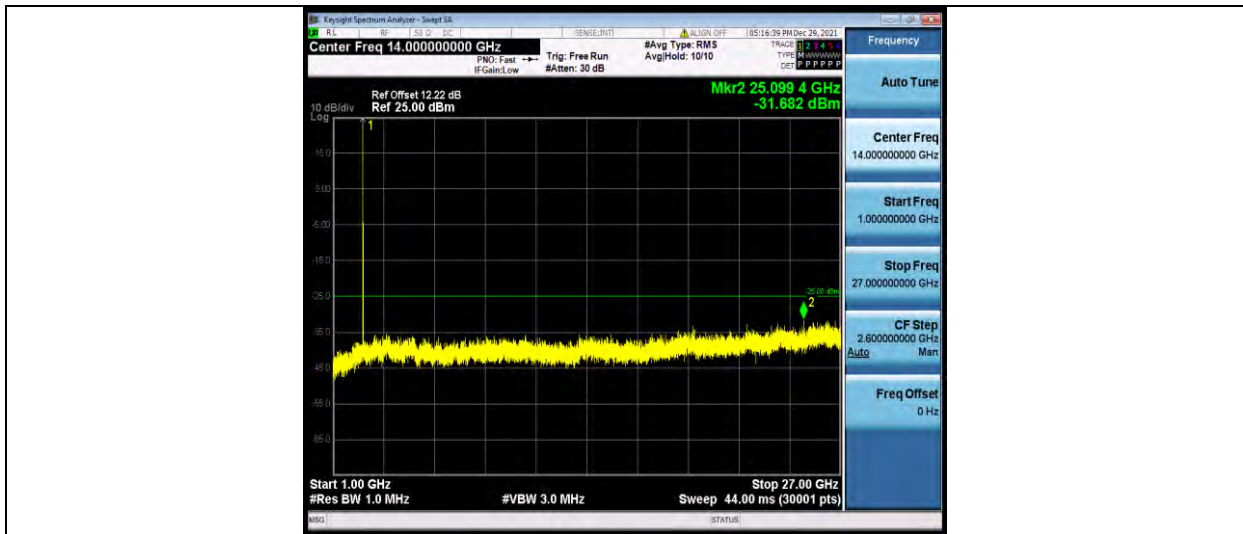

BUREAU VERITAS

Test Report No.: W7L-P21120038RF05

Band7-5MHz-QPSK-21425-1RB#0-Range1:30~1000MHz