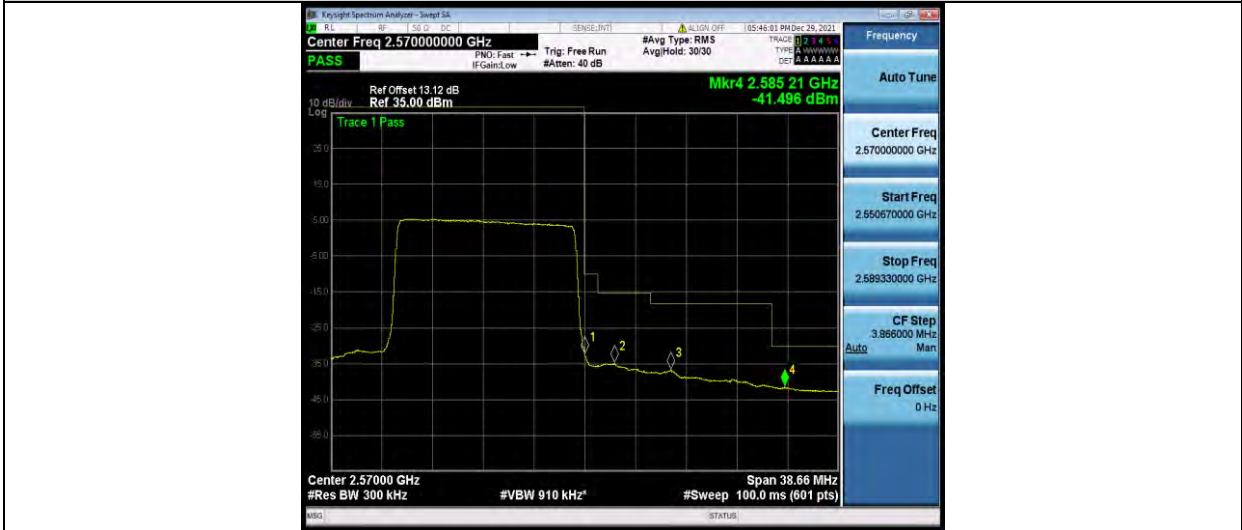

Band7-20MHz-QPSK-20850-1RB#0