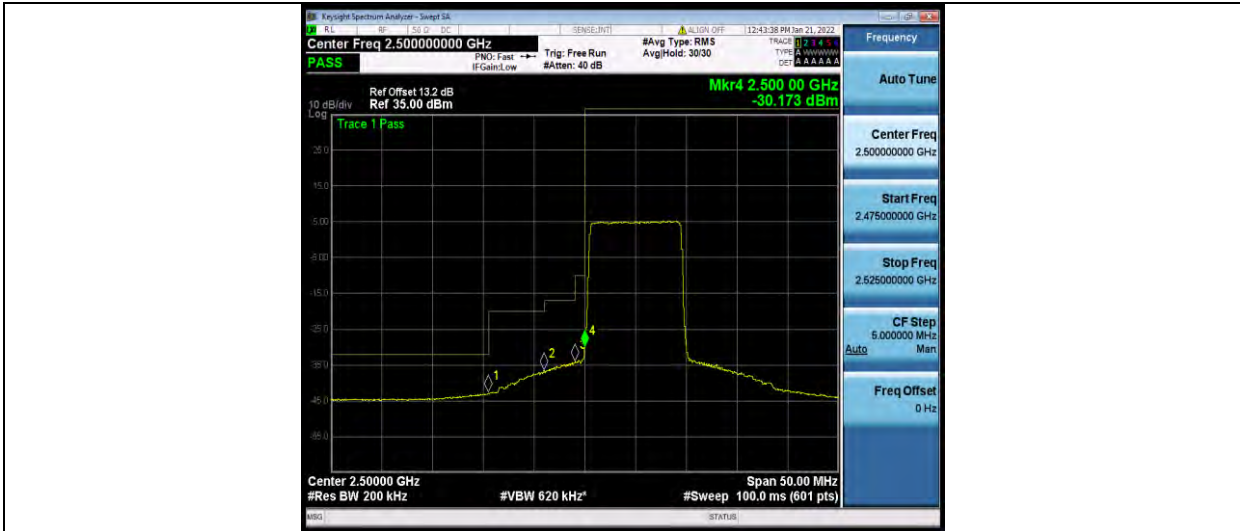

BUREAU VERITAS

Test Report No.: W7L-P21120038RF05

Band7-10MHz-64QAM-21400-1RB#49