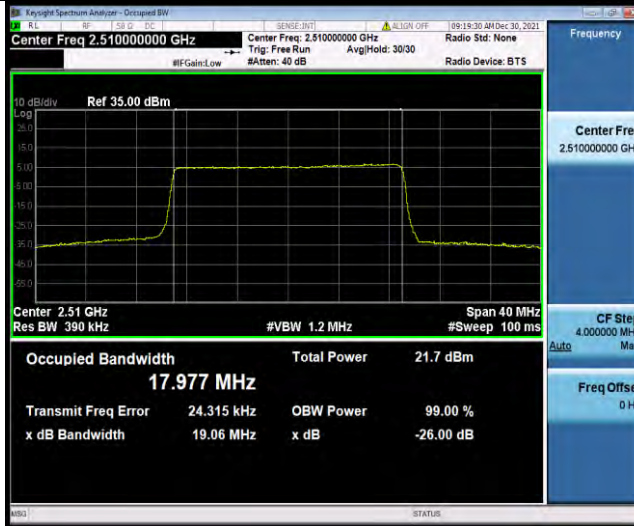

### Test Report No.: W7L-P21120038RF05

Band7-20MHz-QPSK-20850-100RB#0

Band7-20MHz-QPSK-21100-100RB#0

Band7-20MHz-QPSK-21350-100RB#0

BUREAU  
VERITAS

Test Report No.: W7L-P21120038RF05

Band7-20MHz-16QAM-20850-100RB#0