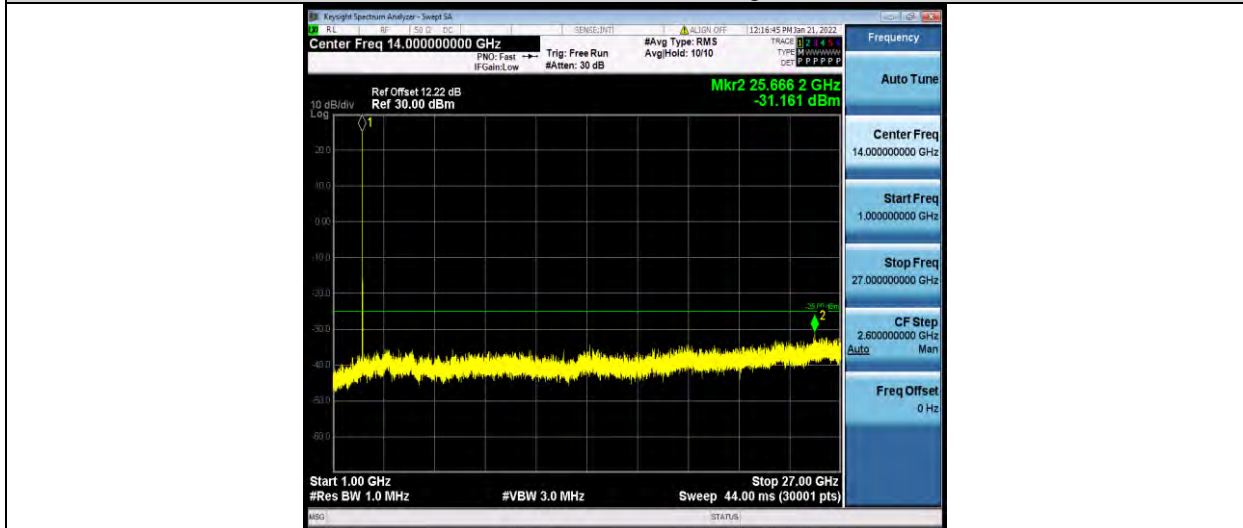

Band7-10MHz-64QAM-21100-1RB#0-Range1:30~1000MHz