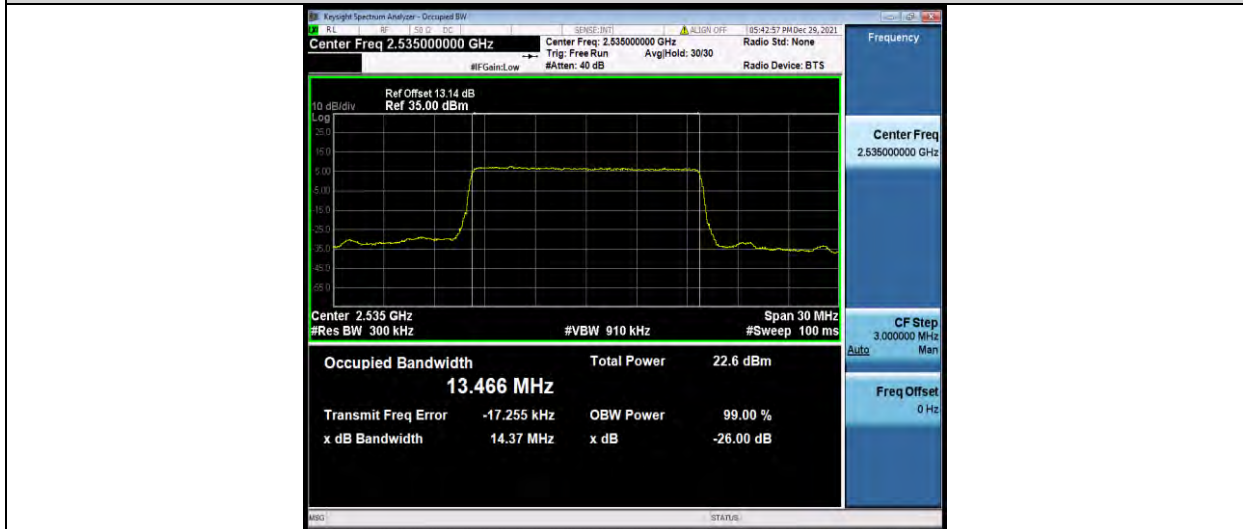

Band7-15MHz-QPSK-21375-75RB#0