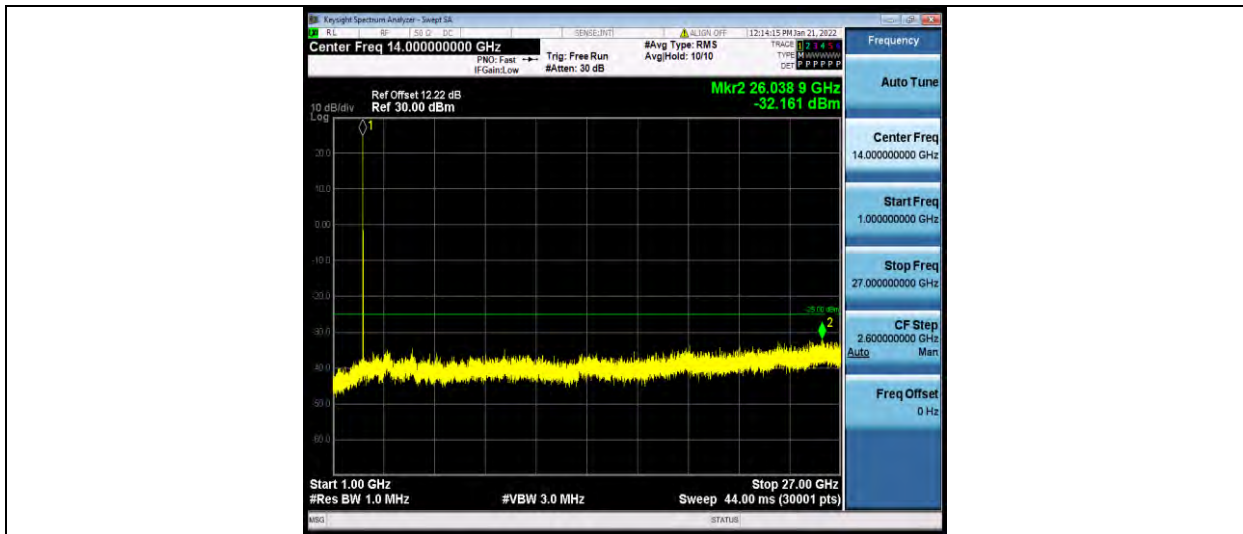

BUREAU VERITAS

Test Report No.: W7L-P21120038RF05

Band7-5MHz-64QAM-21425-1RB#0-Range1:30~1000MHz