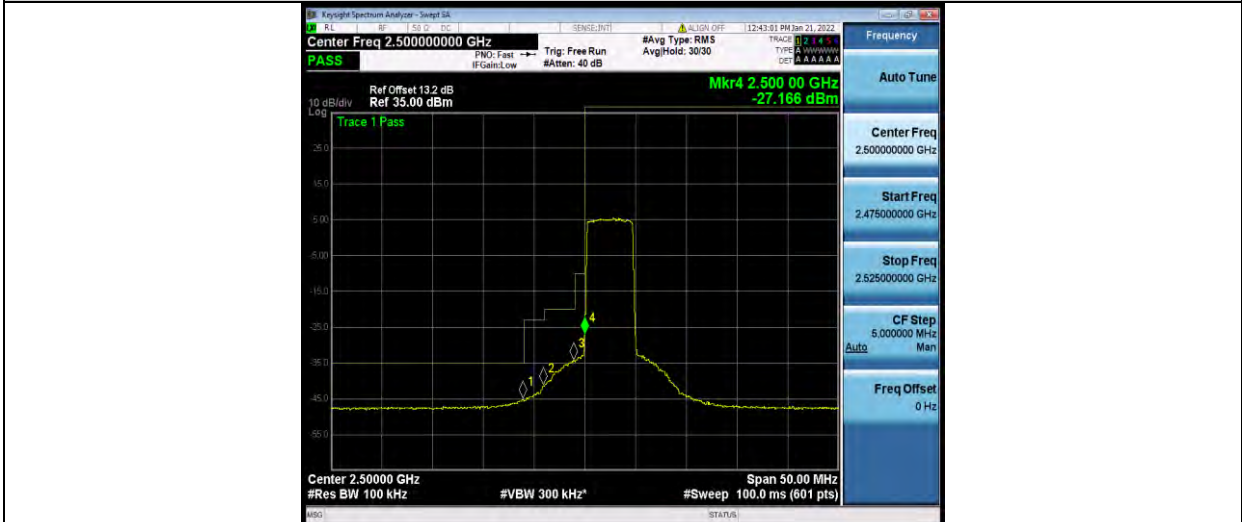

Band7-20MHz-16QAM-21350-1RB#99

Band7-20MHz-16QAM-21350-100RB#0

BUREAU VERITAS

Test Report No.: W7L-P21120038RF05

Band7-5MHz-64QAM-20775-1RB#0

Band7-5MHz-64QAM-20775-25RB#0

Band7-5MHz-64QAM-21425-1RB#24

BUREAU VERITAS