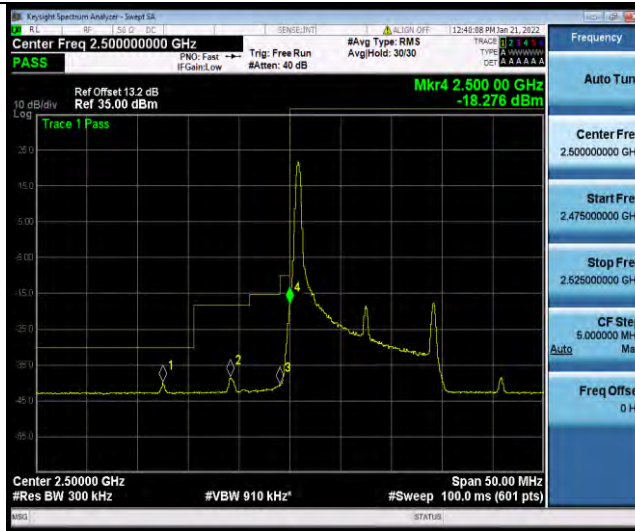

### Test Report No.: W7L-P21120038RF05

Band7-10MHz-64QAM-21400-1RB#49

Band7-10MHz-64QAM-21400-50RB#0

Band7-15MHz-64QAM-20825-1RB#0

BUREAU VERITAS

Test Report No.: W7L-P21120038RF05

Band7-15MHz-64QAM-20825-75RB#0