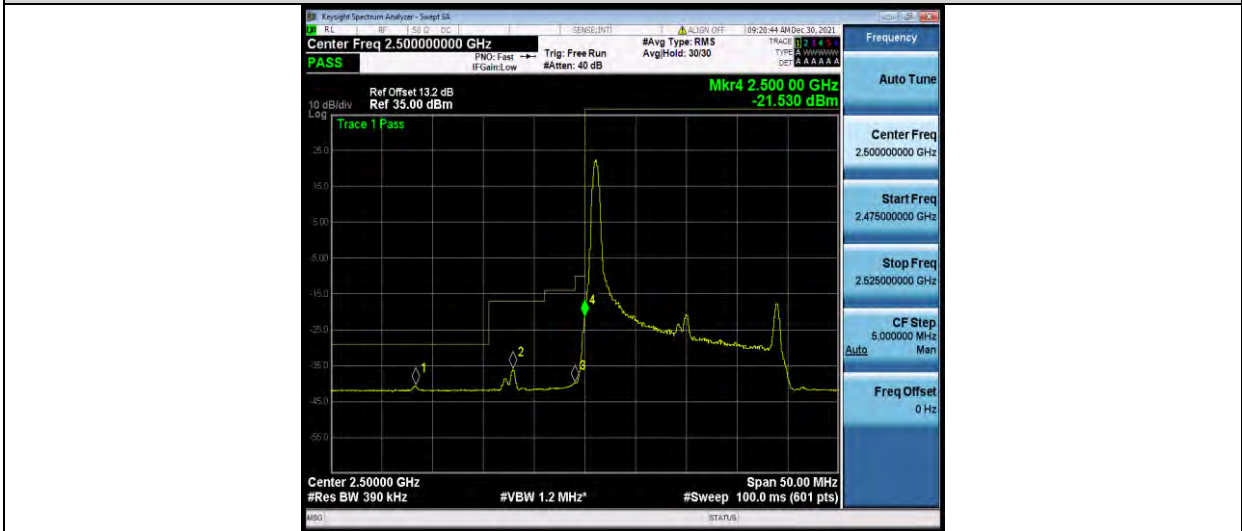

Band7-20MHz-QPSK-20850-100RB#0