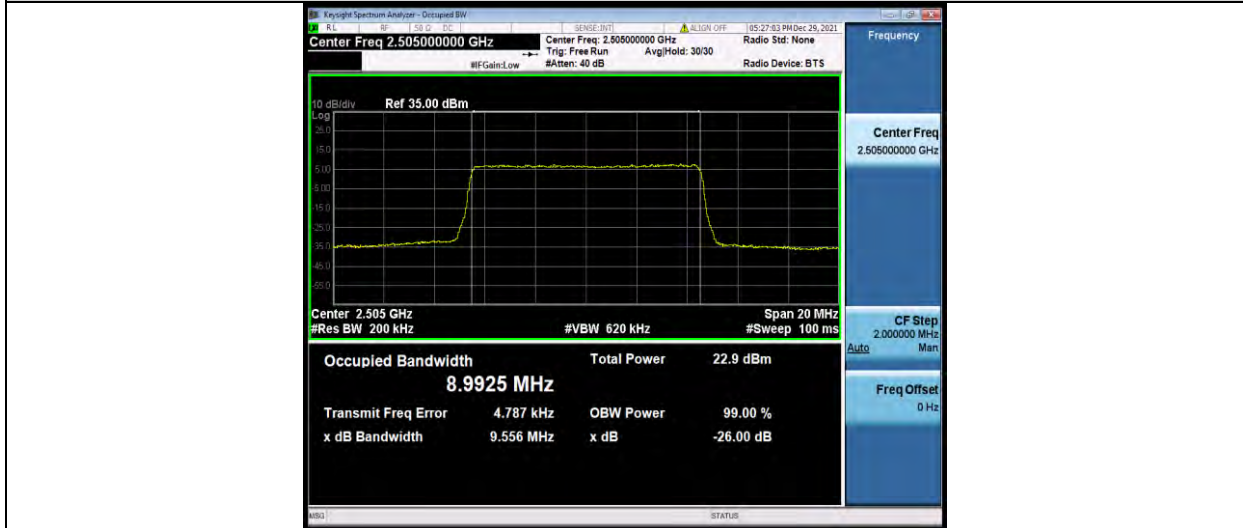

Band7-10MHz-QPSK-21100-50RB#0