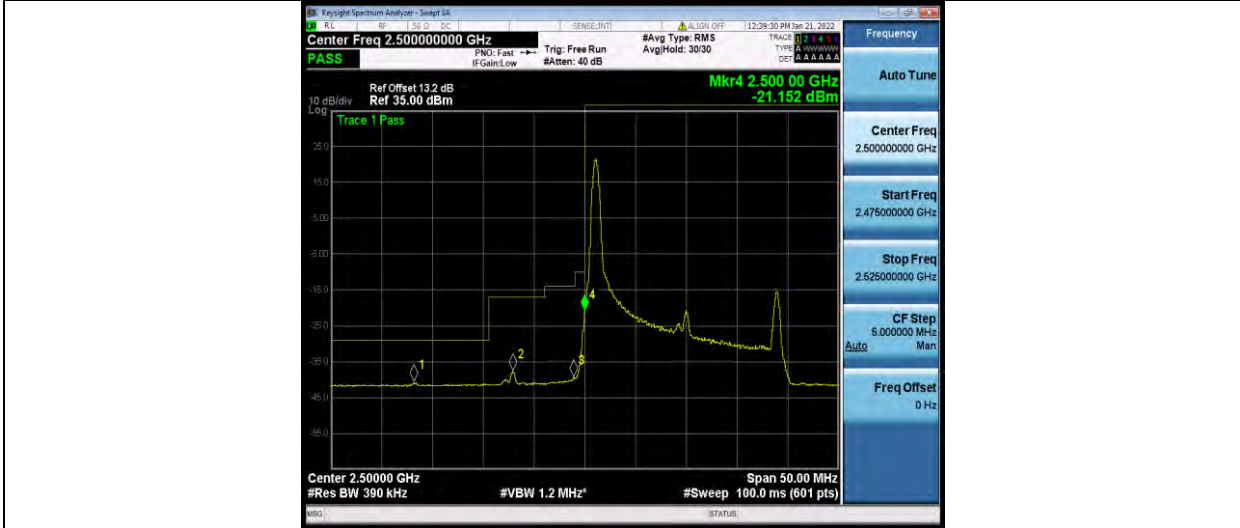

Band7-20MHz-64QAM-20850-100RB#0