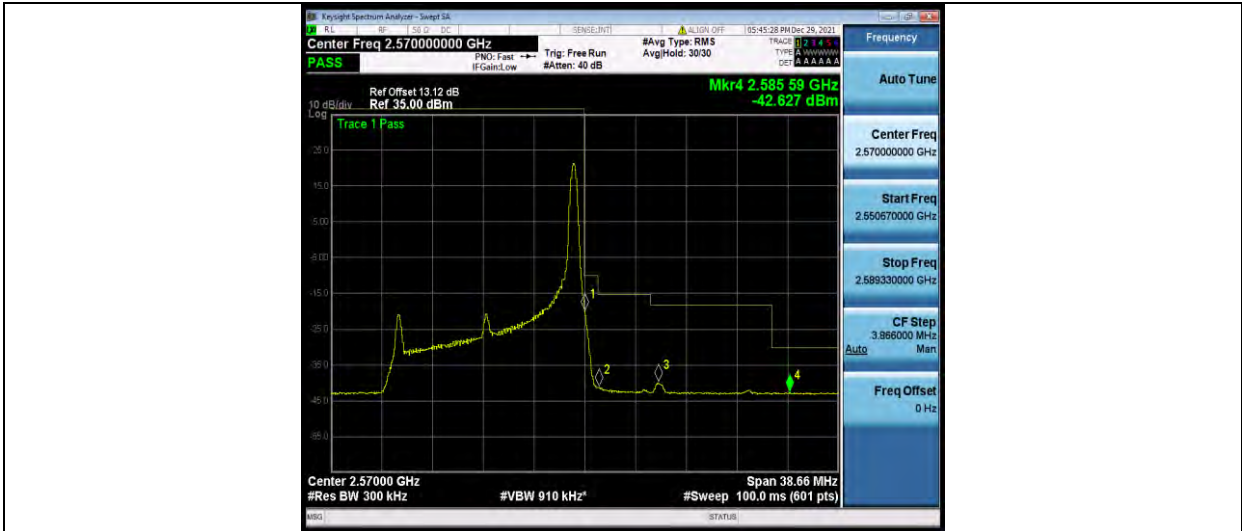

BUREAU VERITAS

Test Report No.: W7L-P21120038RF05

Band7-15MHz-16QAM-21375-75RB#0