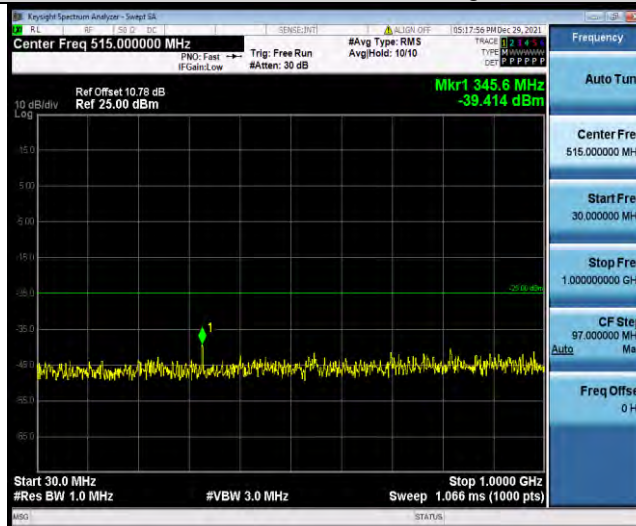

Band7-5MHz-16QAM-21425-1RB#0-Range2:1000~27000MHz