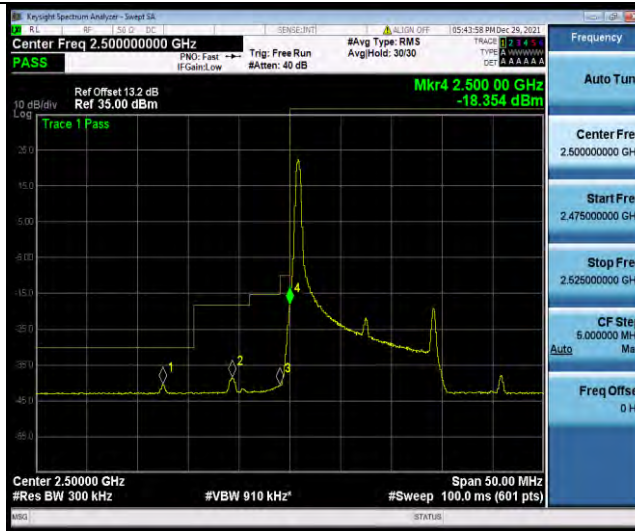

BUREAU VERITAS

Test Report No.: W7L-P21120038RF05

Band7-15MHz-QPSK-20825-75RB#0