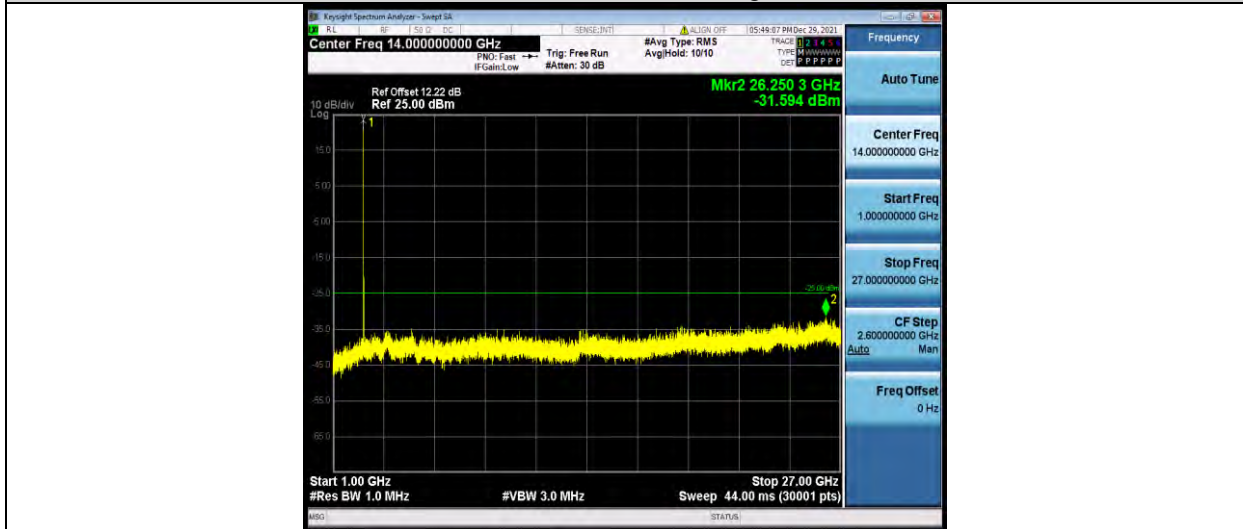

Band7-15MHz-16QAM-21100-1RB#0-Range1:30~1000MHz

Band7-15MHz-16QAM-21100-1RB#0-Range2:1000~27000MHz

BUREAU VERITAS

Test Report No.: W7L-P21120038RF05

Band7-15MHz-16QAM-21375-1RB#0-Range1:30~1000MHz

Band7-15MHz-16QAM-21375-1RB#0-Range2:1000~27000MHz