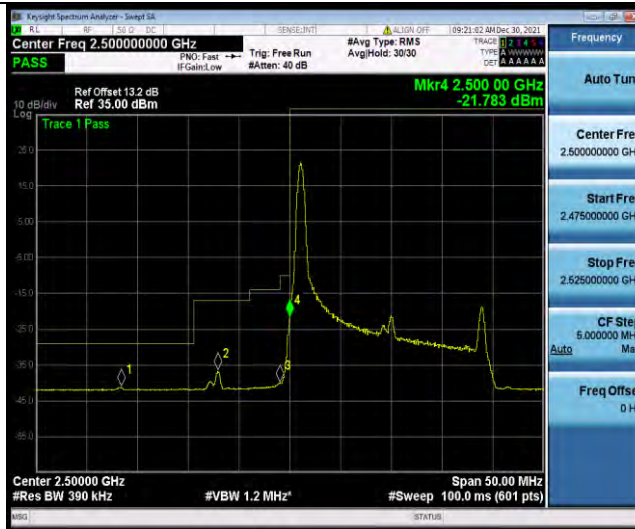

# Test Report No.: W7L-P21120038RF05

Band7-20MHz-QPSK-21350-1RB#99

Band7-20MHz-QPSK-21350-100RB#0

Band7-20MHz-16QAM-20850-1RB#0

BUREAU VERITAS

Test Report No.: W7L-P21120038RF05

Band7-20MHz-16QAM-20850-100RB#0