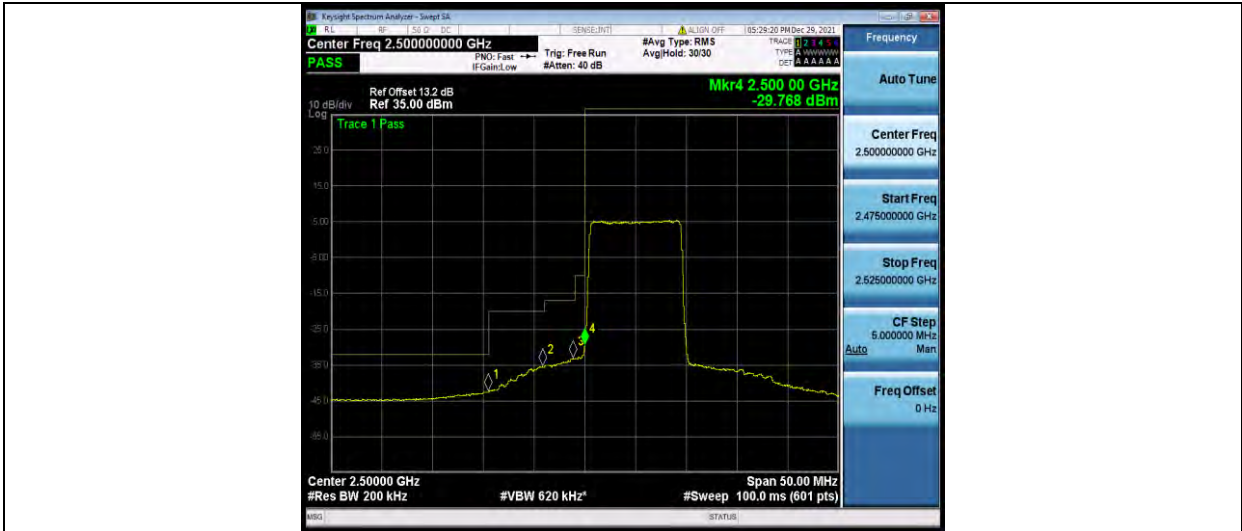

BUREAU VERITAS

Test Report No.: W7L-P21120038RF05

Band7-10MHz-16QAM-21400-1RB#49