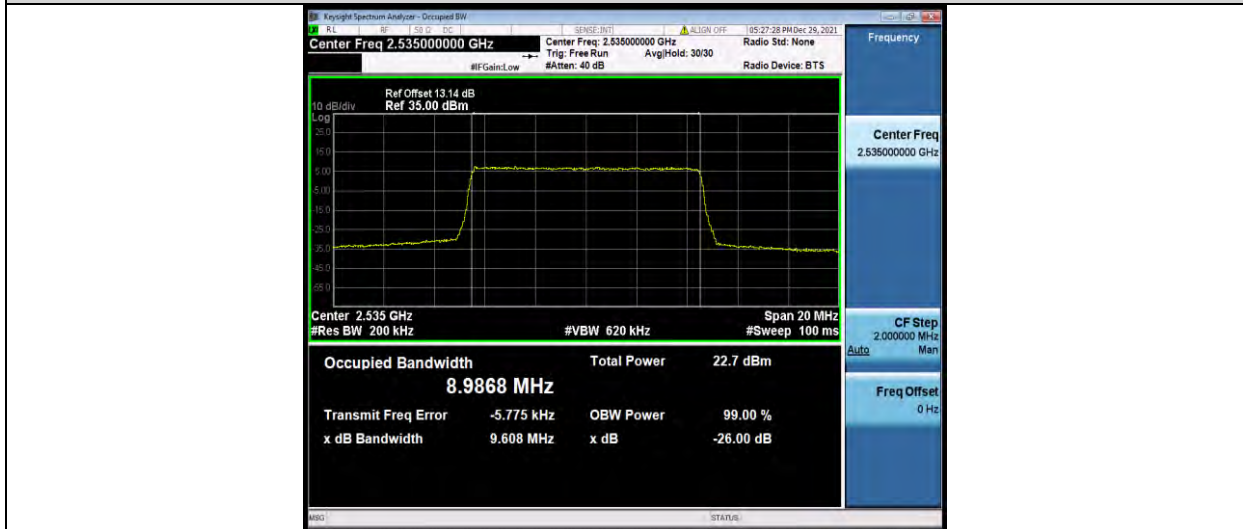

Band7-10MHz-QPSK-21400-50RB#0