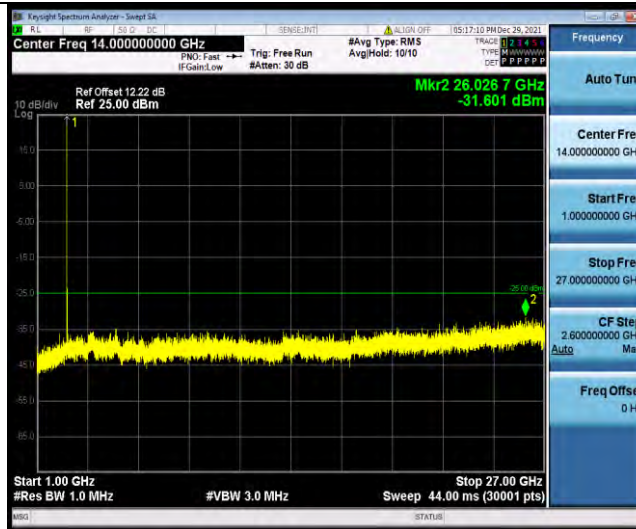

Test Report No.: W7L-P21120038RF05

Band7-5MHz-16QAM-20775-1RB#0-Range2: 1000~27000MHz

Band7-5MHz-16QAM-21100-1RB#0-Range1:30~1000MHz

Band7-5MHz-16QAM-21100-1RB#0-Range2: 1000~27000MHz

BUREAU VERITAS

Test Report No.: W7L-P21120038RF05