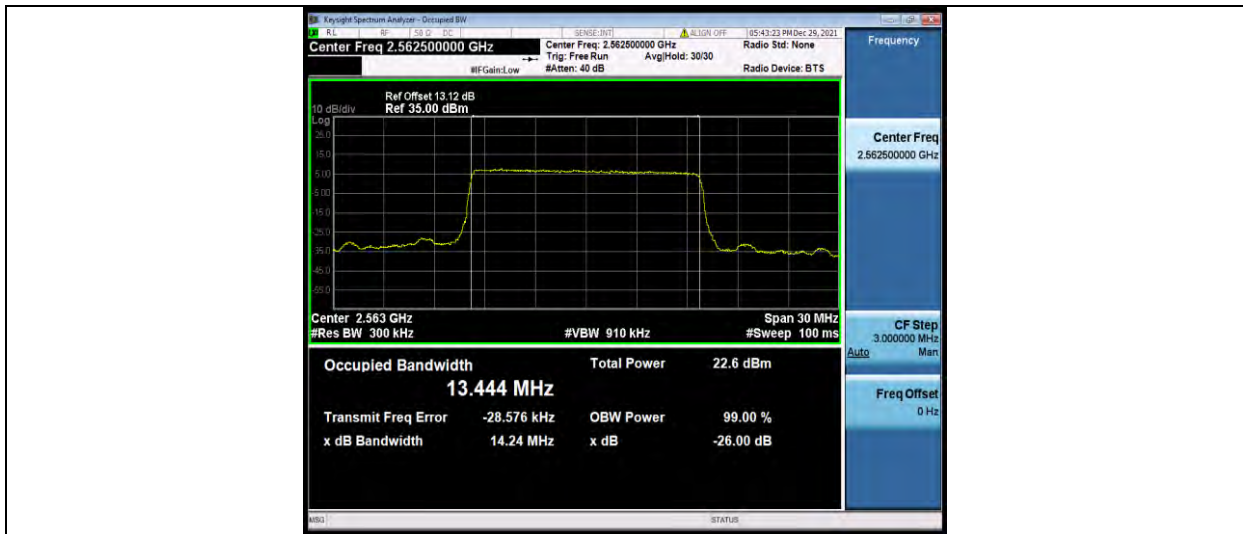

BUREAU VERITAS

Test Report No.: W7L-P21120038RF05

Band7-15MHz-16QAM-20825-75RB#0