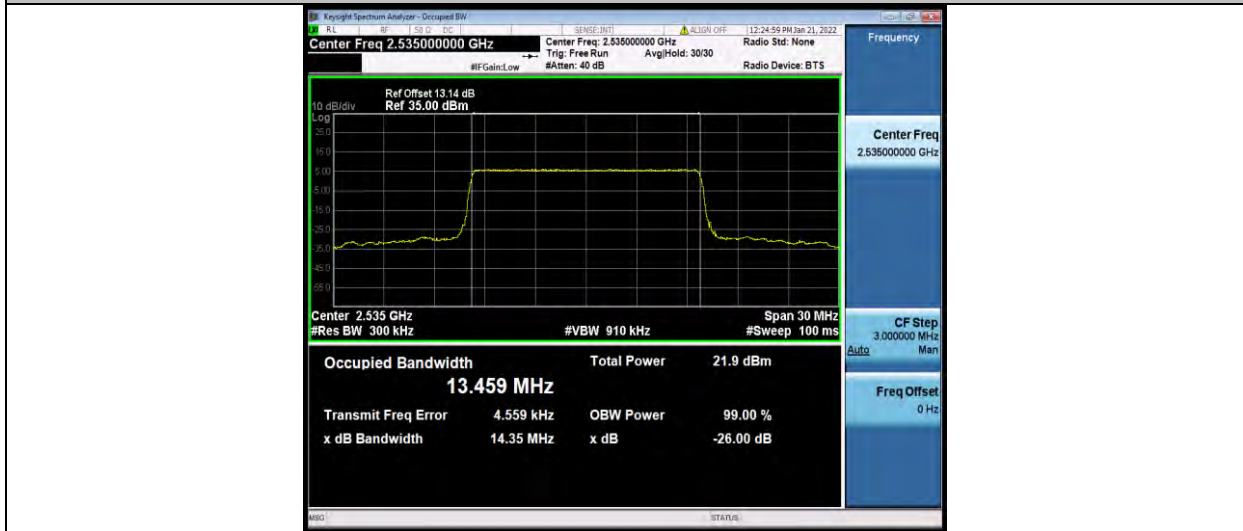

Band7-15MHz-64QAM-21375-75RB#0