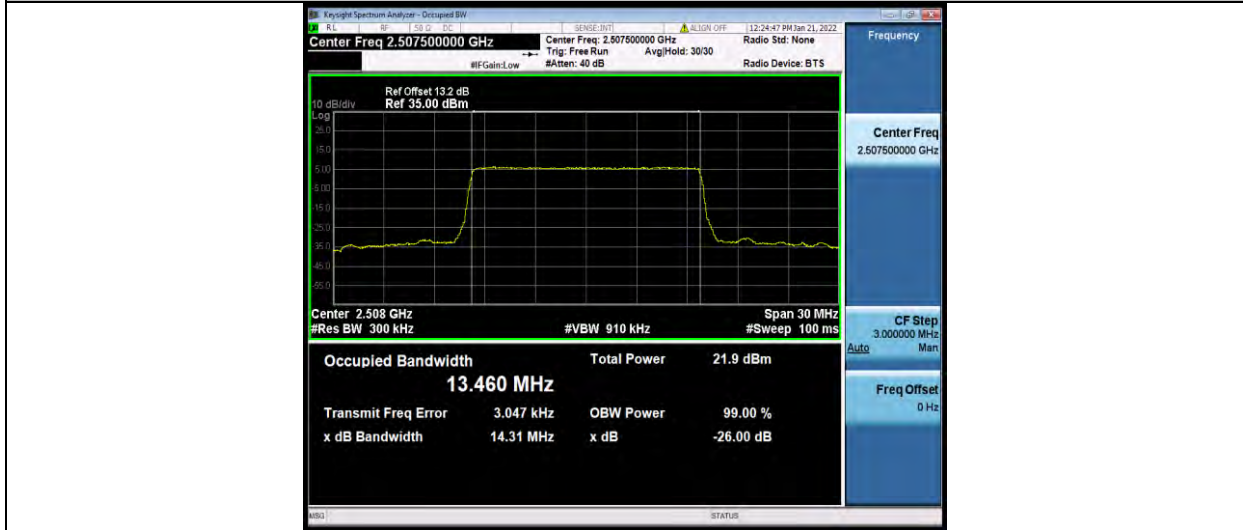

Band7-15MHz-64QAM-21100-75RB#0