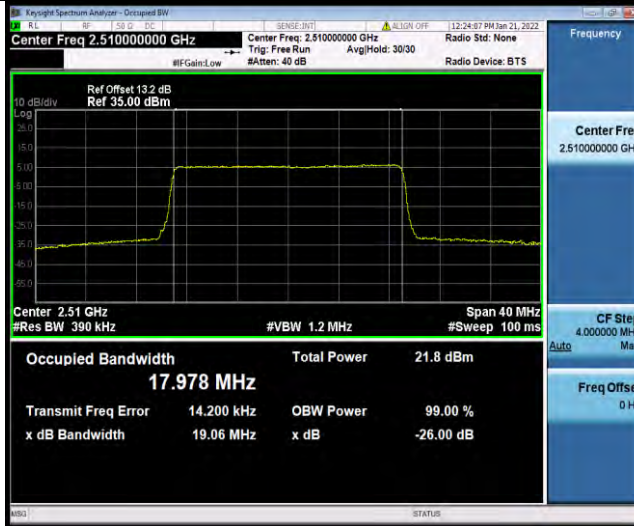

### Test Report No.: W7L-P21120038RF05

Band7-15MHz-64QAM-20825-75RB#0

Band7-15MHz-64QAM-21100-75RB#0

Band7-15MHz-64QAM-21375-75RB#0

BUREAU VERITAS

Test Report No.: W7L-P21120038RF05

Band7-20MHz-64QAM-20850-100RB#0