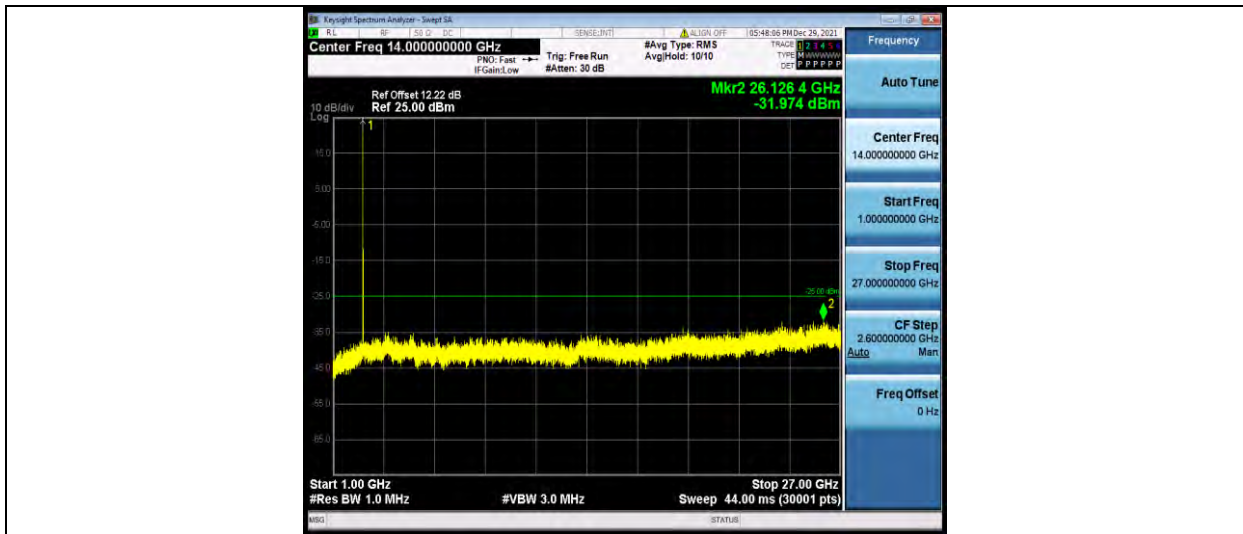

Band7-15MHz-16QAM-21100-1RB#0-Range1:30~1000MHz

Band7-15MHz-16QAM-21100-1RB#0-Range2:1000~27000MHz

BUREAU VERITAS

Test Report No.: W7L-P21120038RF05

Band7-15MHz-16QAM-21375-1RB#0-Range1:30~1000MHz

Band7-15MHz-16QAM-21375-1RB#0-Range2:1000~27000MHz