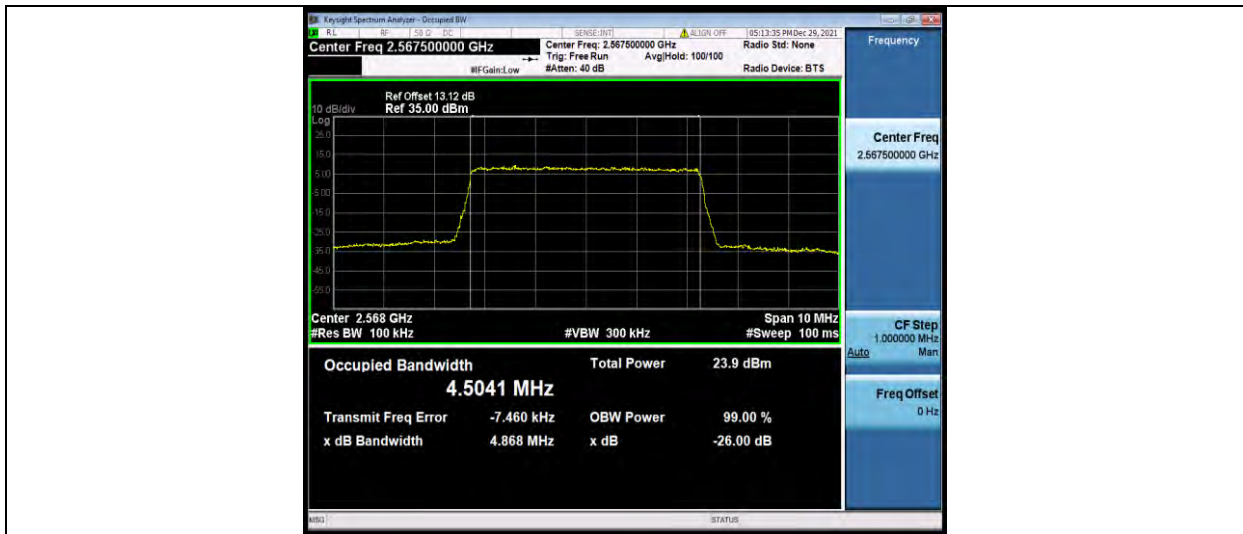

### Test Report No.: W7L-P21120038RF05

Band7-5MHz-16QAM-20775-25RB#0

Band7-5MHz-16QAM-21100-25RB#0

Band7-5MHz-16QAM-21425-25RB#0

BUREAU VERITAS