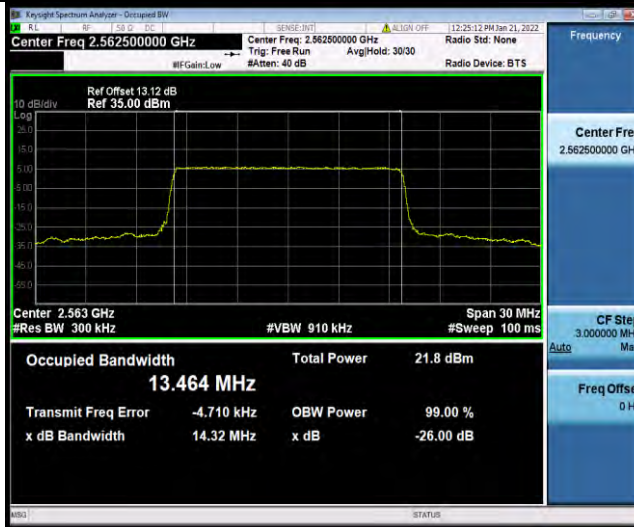

### Test Report No.: W7L-P21120038RF05

Band7-15MHz-64QAM-20825-75RB#0

Band7-15MHz-64QAM-21100-75RB#0

Band7-15MHz-64QAM-21375-75RB#0

BUREAU VERITAS

Test Report No.: W7L-P21120038RF05

Band7-20MHz-64QAM-20850-100RB#0