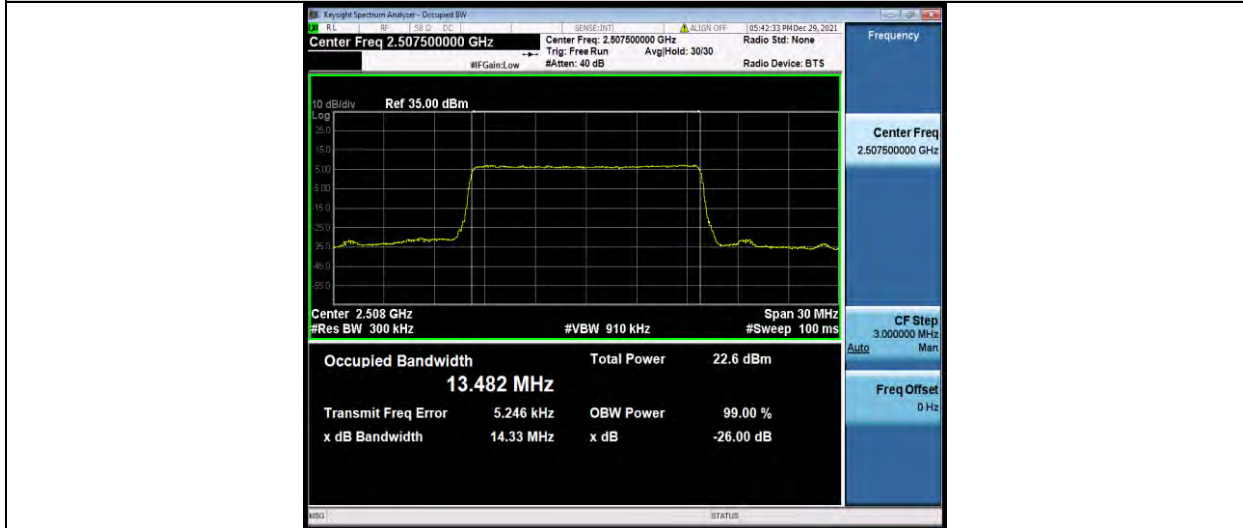

Band7-15MHz-QPSK-21100-75RB#0