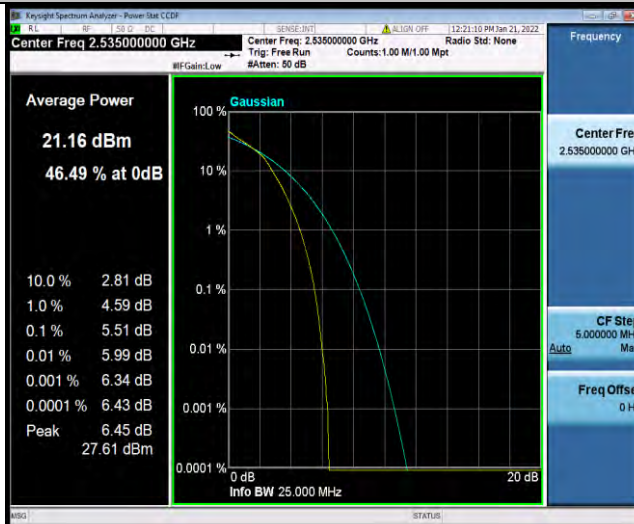

Test Report No.: W7L-P21120038RF05

Band7-10MHz-64QAM-20800-1RB#0

Band7-10MHz-64QAM-20800-50RB#0

Band7-10MHz-64QAM-21100-1RB#0

BUREAU VERITAS

Test Report No.: W7L-P21120038RF05

Band7-10MHz-64QAM-21100-50RB#0