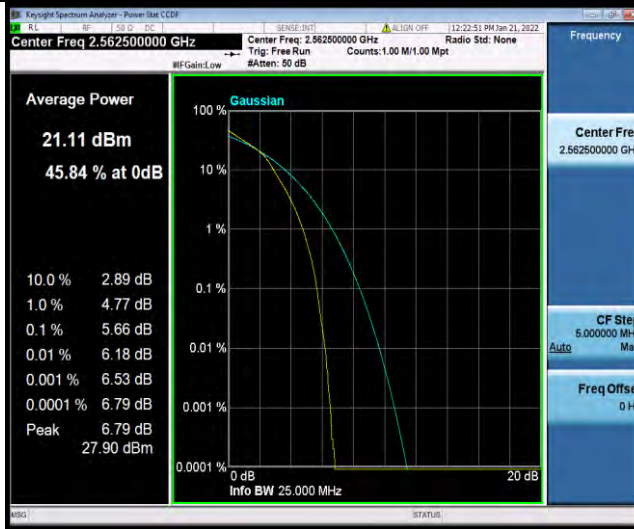

Test Report No.: W7L-P21120038RF05

Band7-15MHz-64QAM-21100-75RB#0

Band7-15MHz-64QAM-21375-1RB#0

Band7-15MHz-64QAM-21375-75RB#0

BUREAU VERITAS

Test Report No.: W7L-P21120038RF05

Band7-20MHz-64QAM-20850-1RB#0