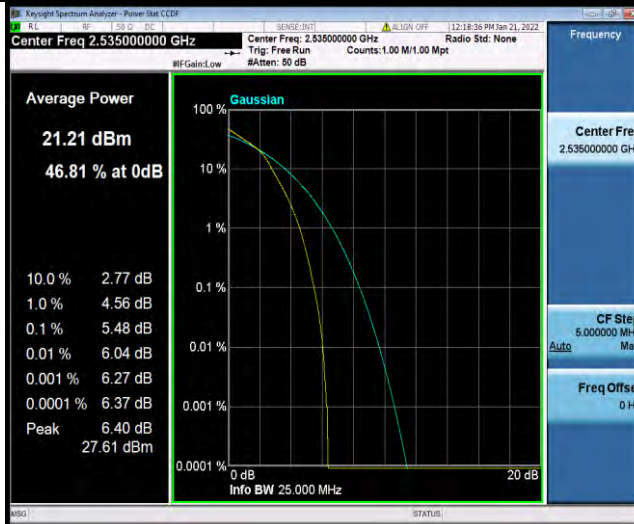

Band7-5MHz-64QAM-20775-25RB#0

Band7-5MHz-64QAM-21100-1RB#0

BUREAU VERITAS

Test Report No.: W7L-P21120038RF05

Band7-5MHz-64QAM-21100-25RB#0

Band7-5MHz-64QAM-21425-1RB#0

Band7-5MHz-64QAM-21425-25RB#0

BUREAU VERITAS