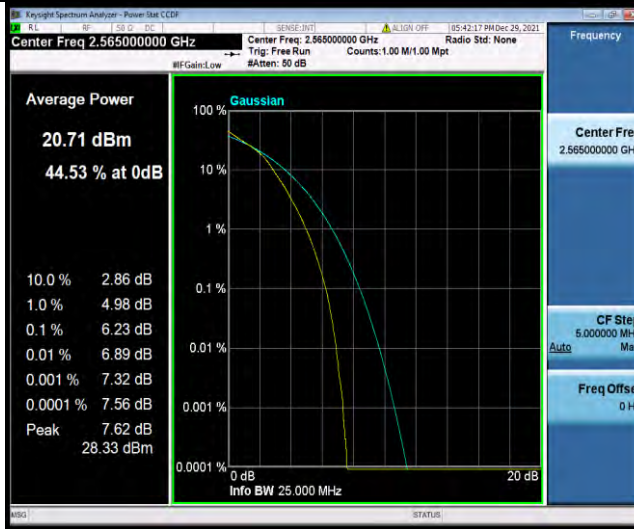

Test Report No.: W7L-P21120038RF05

Band7-10MHz-16QAM-21100-50RB#0

Band7-10MHz-16QAM-21400-1RB#0

Band7-10MHz-16QAM-21400-50RB#0

BUREAU VERITAS

Test Report No.: W7L-P21120038RF05

Band7-15MHz-QPSK-20825-1RB#0

Band7-15MHz-QPSK-20825-75RB#0