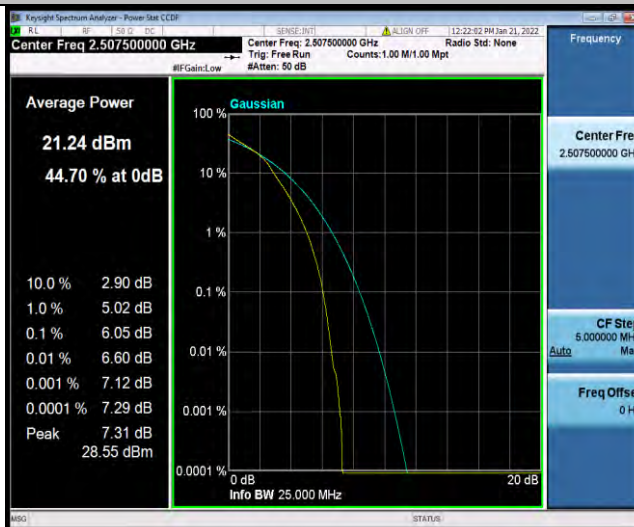

Band7-10MHz-64QAM-21400-1RB#0

Band7-10MHz-64QAM-21400-50RB#0

BUREAU VERITAS

Test Report No.: W7L-P21120038RF05

Band7-15MHz-64QAM-20825-1RB#0

Band7-15MHz-64QAM-20825-75RB#0

Band7-15MHz-64QAM-21100-1RB#0

BUREAU VERITAS