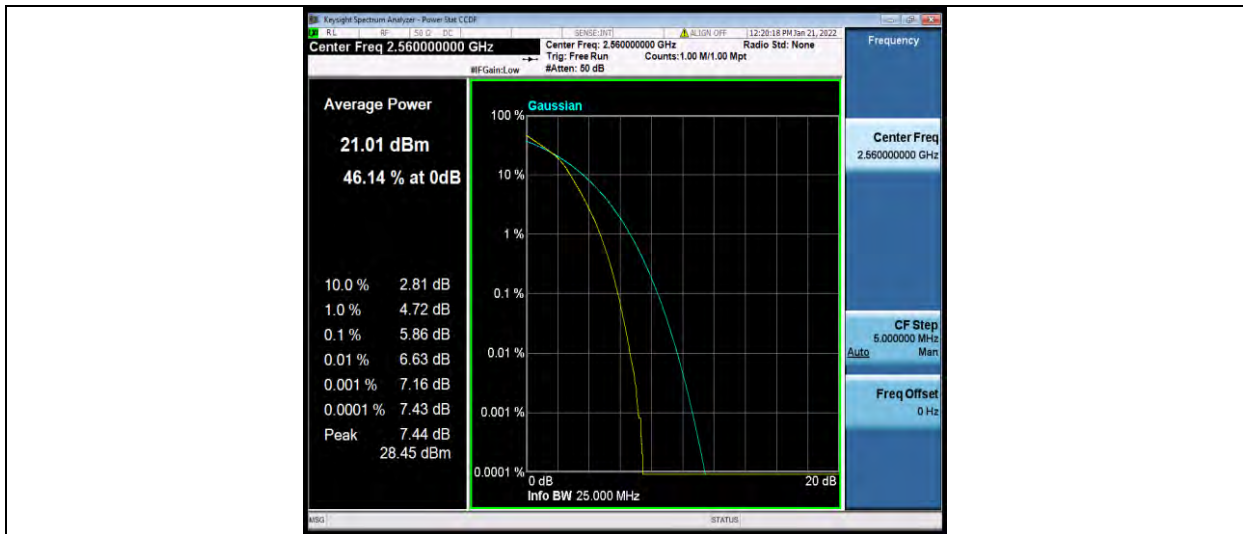

BUREAU
VERITAS

Test Report No.: W7L-P21120038RF05