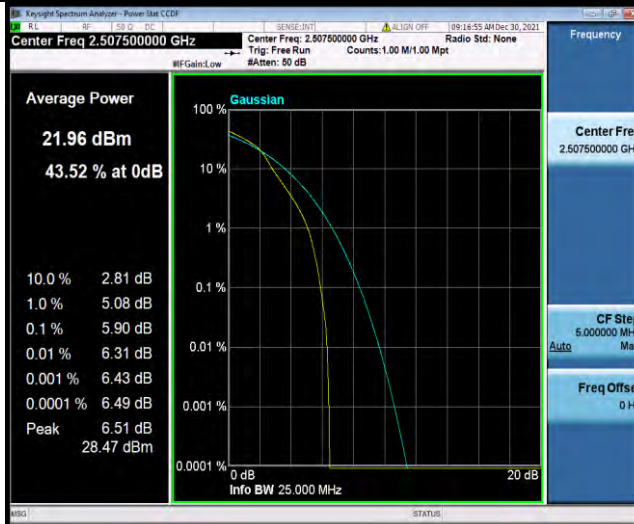

Band7-15MHz-16QAM-20825-75RB#0