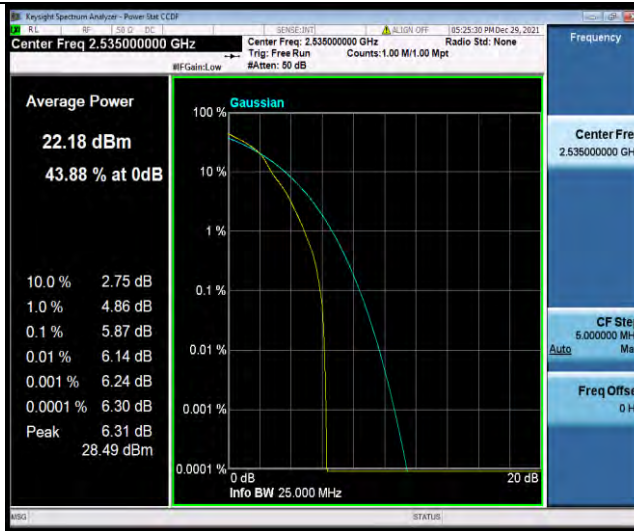

BUREAU VERITAS

Test Report No.: W7L-P21120038RF05

Band7-5MHz-16QAM-21100-25RB#0