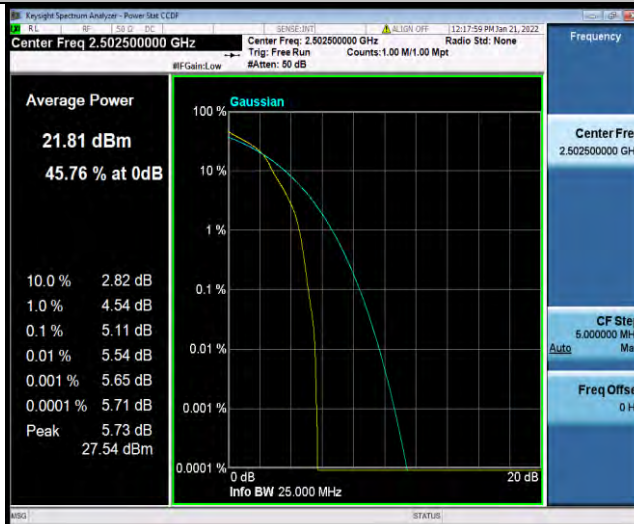

Test Report No.: W7L-P21120038RF05

Band7-20MHz-16QAM-21100-100RB#0

Band7-20MHz-16QAM-21350-1RB#0

Band7-20MHz-16QAM-21350-100RB#0

BUREAU VERITAS

Test Report No.: W7L-P21120038RF05

Band7-5MHz-64QAM-20775-1RB#0