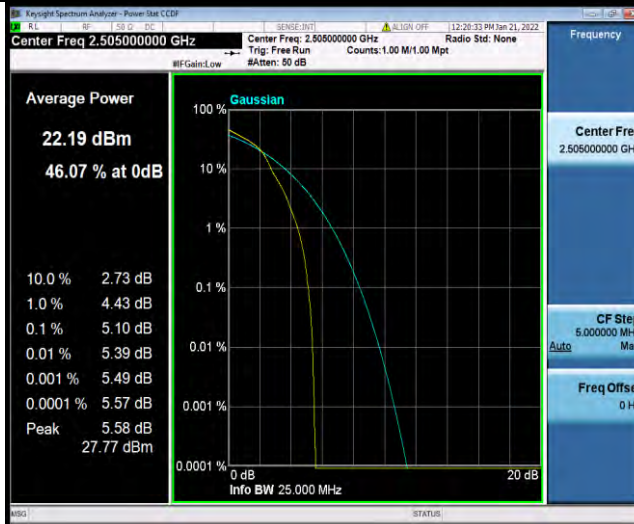

Band7-10MHz-64QAM-20800-50RB#0