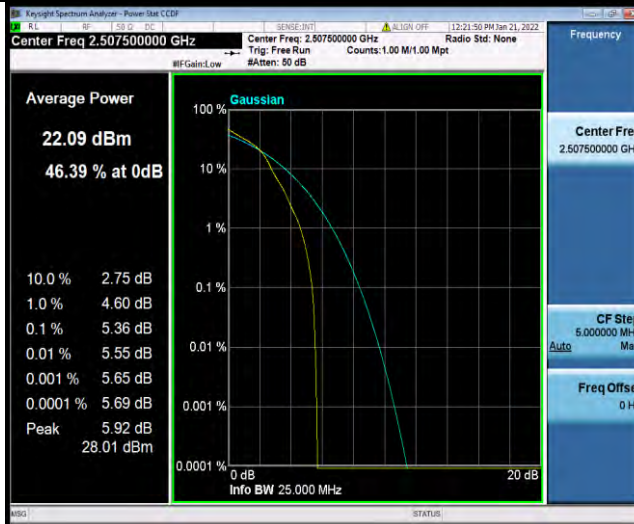

Band7-10MHz-64QAM-21400-1RB#0

Band7-10MHz-64QAM-21400-50RB#0

BUREAU VERITAS

Test Report No.: W7L-P21120038RF05

Band7-15MHz-64QAM-20825-1RB#0

Band7-15MHz-64QAM-20825-75RB#0

Band7-15MHz-64QAM-21100-1RB#0

BUREAU VERITAS