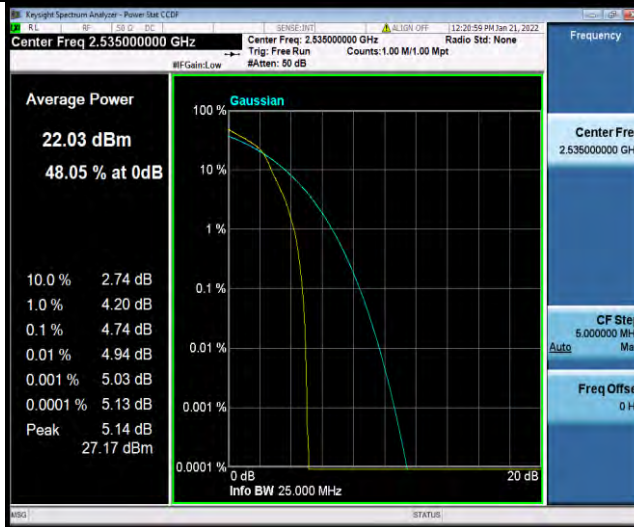

Test Report No.: W7L-P21120038RF05

Band7-10MHz-64QAM-20800-1RB#0

Band7-10MHz-64QAM-20800-50RB#0

Band7-10MHz-64QAM-21100-1RB#0

BUREAU VERITAS

Test Report No.: W7L-P21120038RF05

Band7-10MHz-64QAM-21100-50RB#0