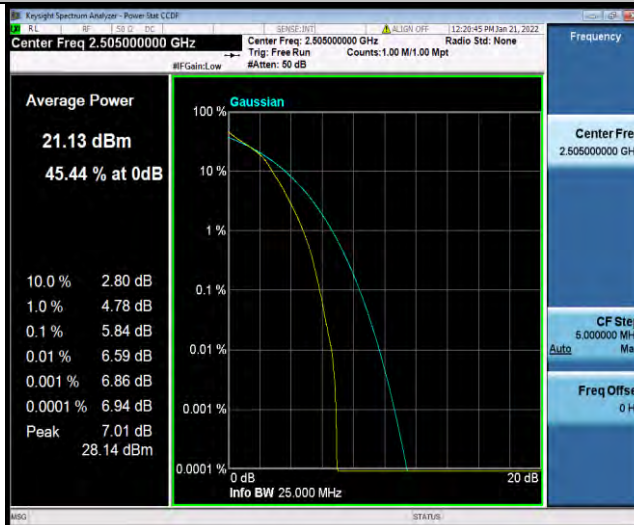

Band7-10MHz-64QAM-21100-1RB#0