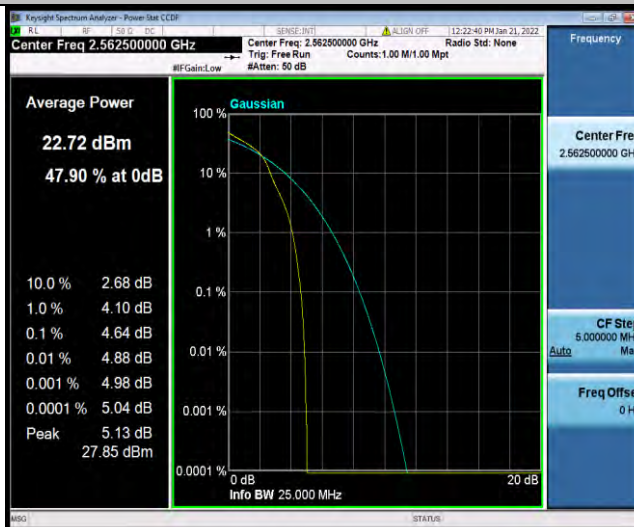

Band7-15MHz-64QAM-21375-75RB#0