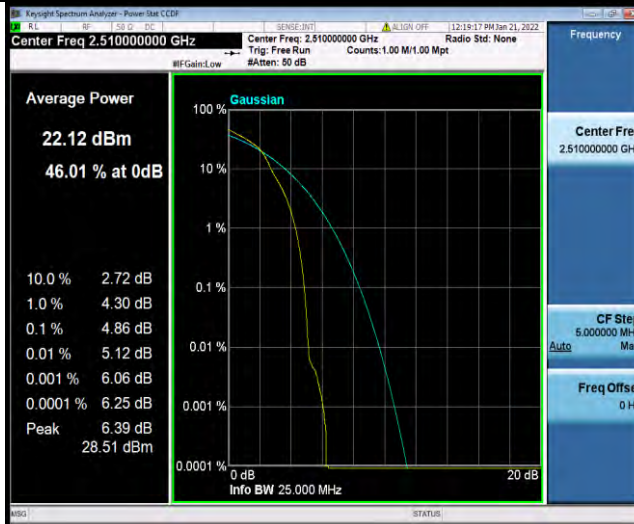

Test Report No.: W7L-P21120038RF05

Band7-15MHz-64QAM-21100-75RB#0

Band7-15MHz-64QAM-21375-1RB#0

Band7-15MHz-64QAM-21375-75RB#0

BUREAU VERITAS

Test Report No.: W7L-P21120038RF05

Band7-20MHz-64QAM-20850-1RB#0