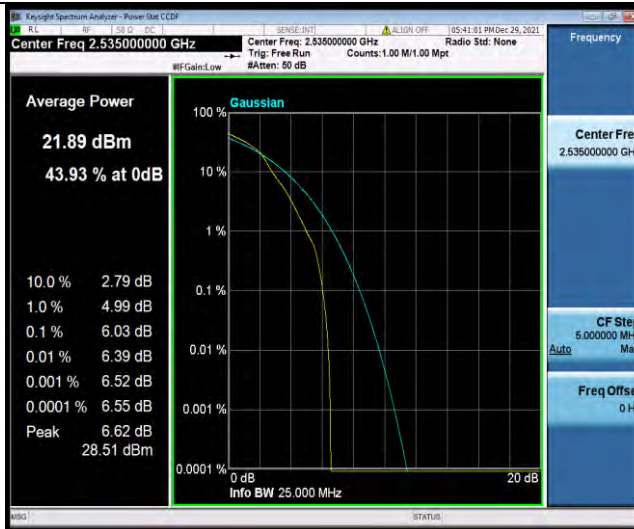

BUREAU VERITAS

Test Report No.: W7L-P21120038RF05

Band7-10MHz-16QAM-21100-50RB#0