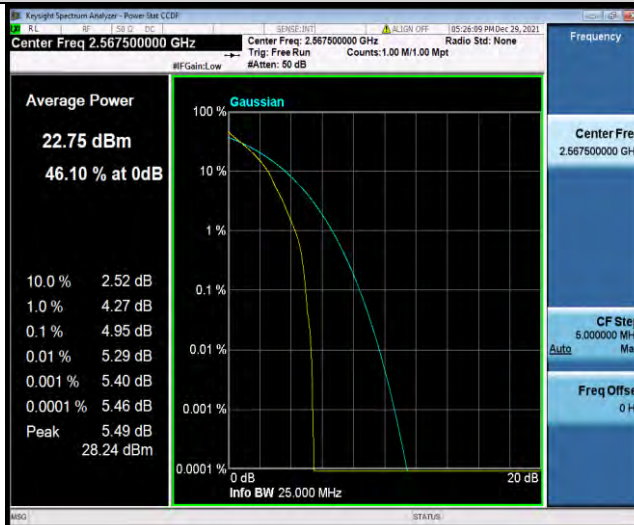

Test Graphs

BUREAU VERITAS

Test Report No.: W7L-P21120038RF05

Band7-5MHz-QPSK-21100-25RB#0

Band7-5MHz-QPSK-21425-1RB#0

Band7-5MHz-QPSK-21425-25RB#0

BUREAU VERITAS

Test Report No.: W7L-P21120038RF05