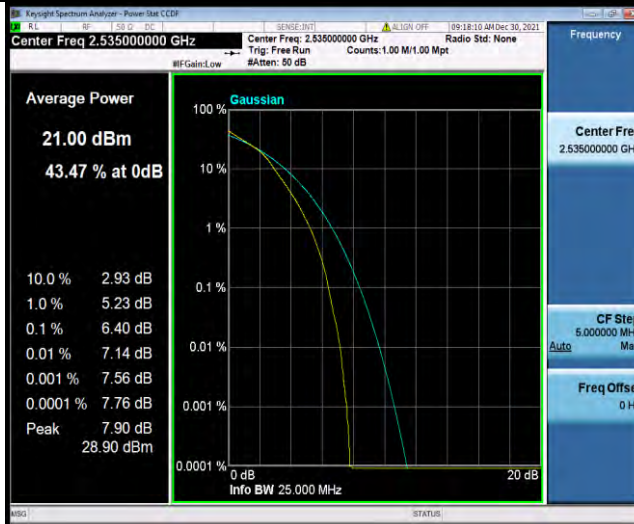

Band7-15MHz-16QAM-20825-1RB#0

Band7-15MHz-16QAM-20825-75RB#0

Band7-15MHz-16QAM-21100-1RB#0

BUREAU VERITAS

Test Report No.: W7L-P21120038RF05

Band7-15MHz-16QAM-21100-75RB#0

Band7-15MHz-16QAM-21375-1RB#0

Band7-15MHz-16QAM-21375-75RB#0