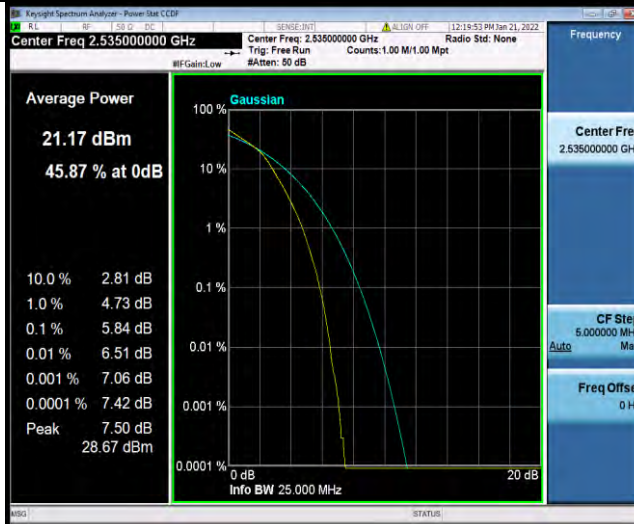

Band7-20MHz-64QAM-21350-1RB#0