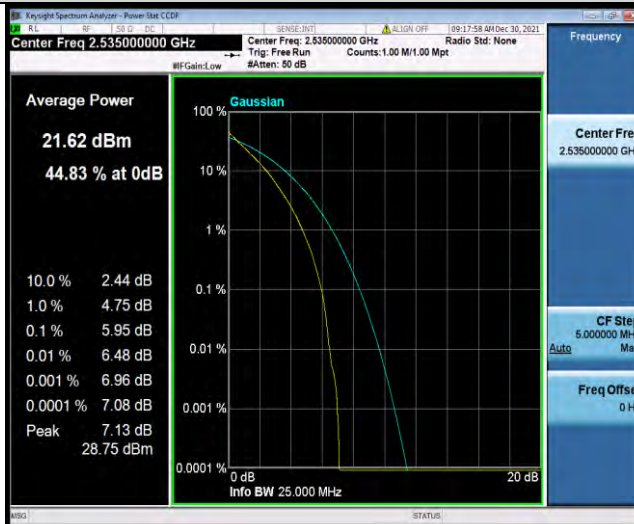

Band7-15MHz-QPSK-21100-1RB#0

BUREAU VERITAS

Test Report No.: W7L-P21120038RF05

Band7-15MHz-QPSK-21100-75RB#0

Band7-15MHz-QPSK-21375-1RB#0

Band7-15MHz-QPSK-21375-75RB#0

BUREAU VERITAS

Test Report No.: W7L-P21120038RF05