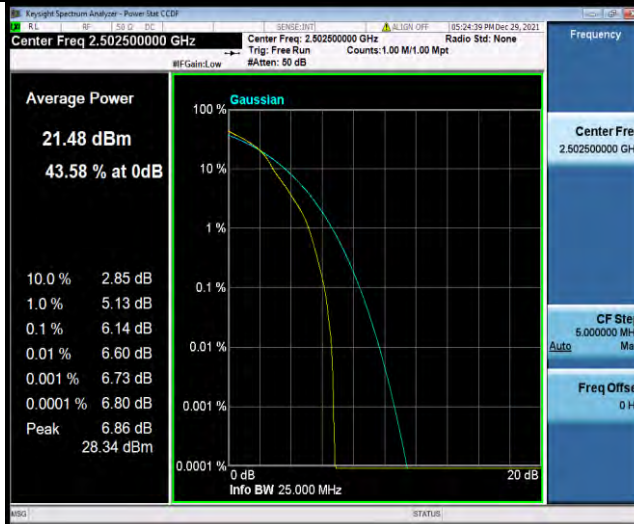

Band7-5MHz-16QAM-20775-25RB#0