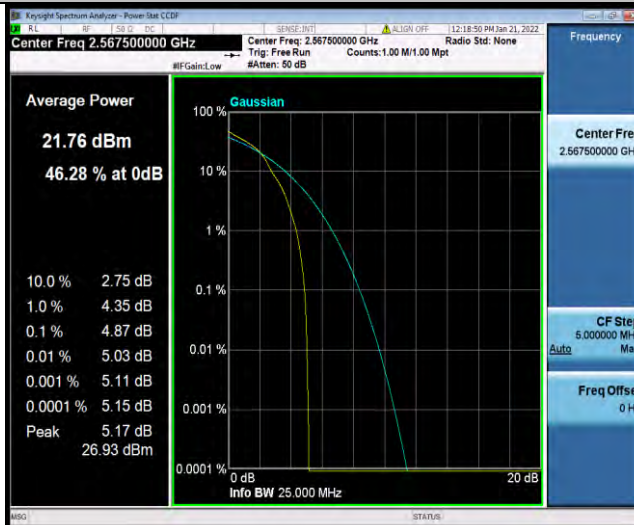

Band7-5MHz-64QAM-20775-25RB#0

Band7-5MHz-64QAM-21100-1RB#0

BUREAU VERITAS

Test Report No.: W7L-P21120038RF05

Band7-5MHz-64QAM-21100-25RB#0

Band7-5MHz-64QAM-21425-1RB#0

Band7-5MHz-64QAM-21425-25RB#0

BUREAU VERITAS