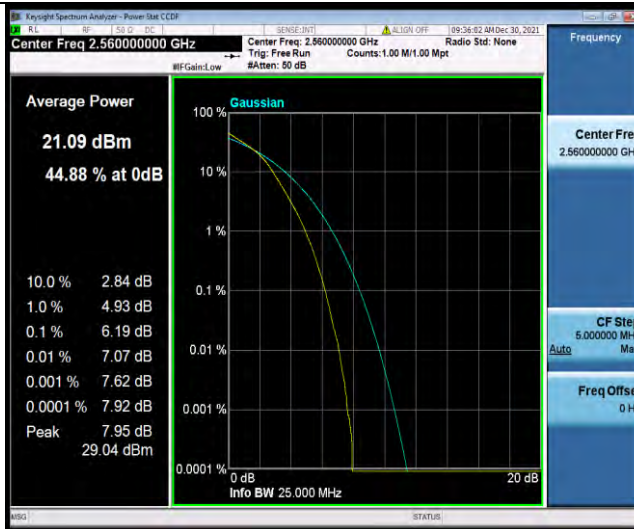

Test Report No.: W7L-P21120038RF05

Band7-20MHz-16QAM-21100-100RB#0

Band7-20MHz-16QAM-21350-1RB#0

Band7-20MHz-16QAM-21350-100RB#0

BUREAU VERITAS

Test Report No.: W7L-P21120038RF05

Band7-5MHz-64QAM-20775-1RB#0