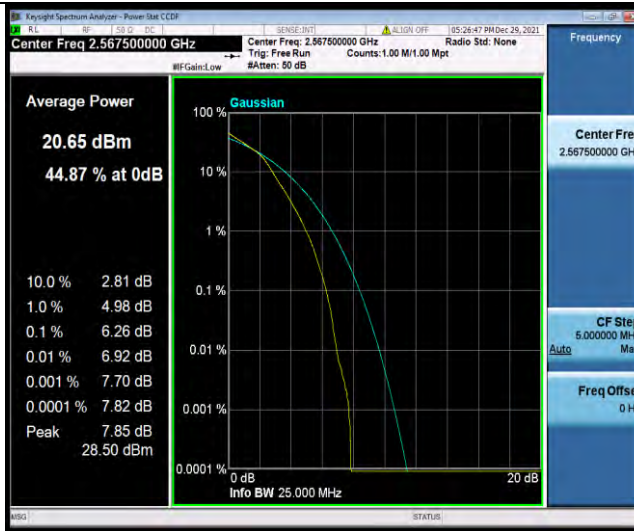

BUREAU VERITAS

Test Report No.: W7L-P21120038RF05

Band7-10MHz-QPSK-20800-1RB#0