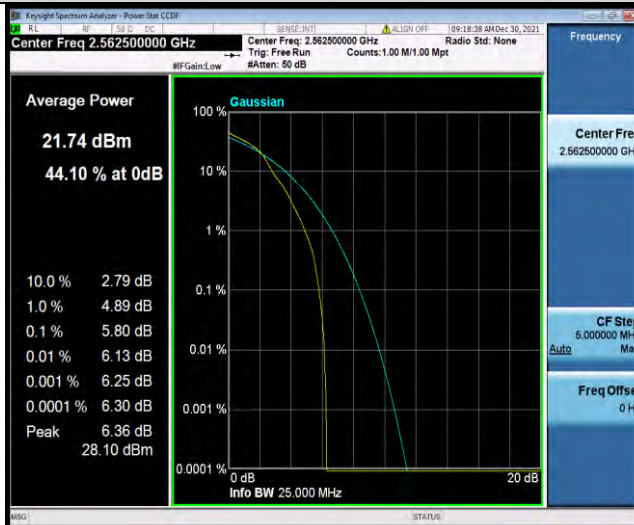

Band7-15MHz-16QAM-20825-1RB#0

Band7-15MHz-16QAM-20825-75RB#0

Band7-15MHz-16QAM-21100-1RB#0

BUREAU VERITAS

Test Report No.: W7L-P21120038RF05

Band7-15MHz-16QAM-21100-75RB#0

Band7-15MHz-16QAM-21375-1RB#0

Band7-15MHz-16QAM-21375-75RB#0