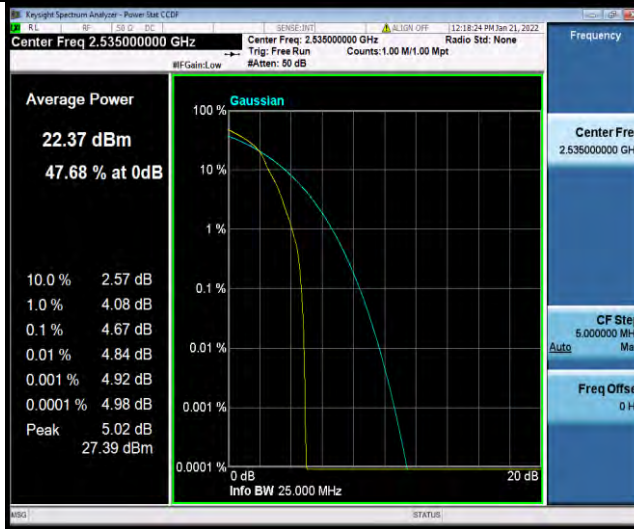

Band7-5MHz-64QAM-20775-25RB#0

Band7-5MHz-64QAM-21100-1RB#0

BUREAU VERITAS

Test Report No.: W7L-P21120038RF05

Band7-5MHz-64QAM-21100-25RB#0

Band7-5MHz-64QAM-21425-1RB#0

Band7-5MHz-64QAM-21425-25RB#0

BUREAU VERITAS