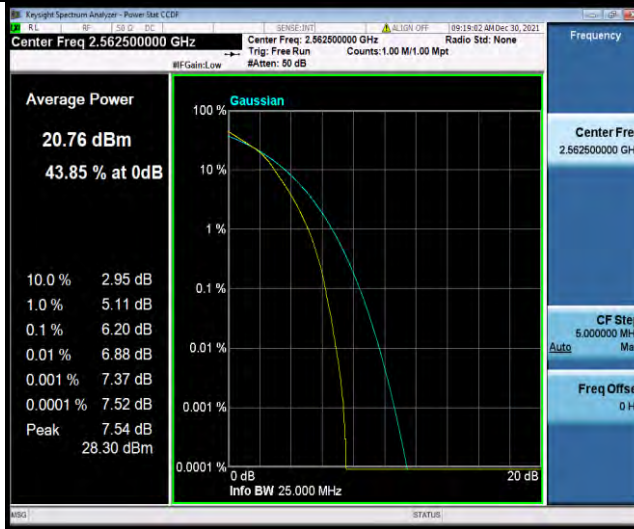

BUREAU VERITAS

Test Report No.: W7L-P21120038RF05

Band7-20MHz-QPSK-20850-1RB#0