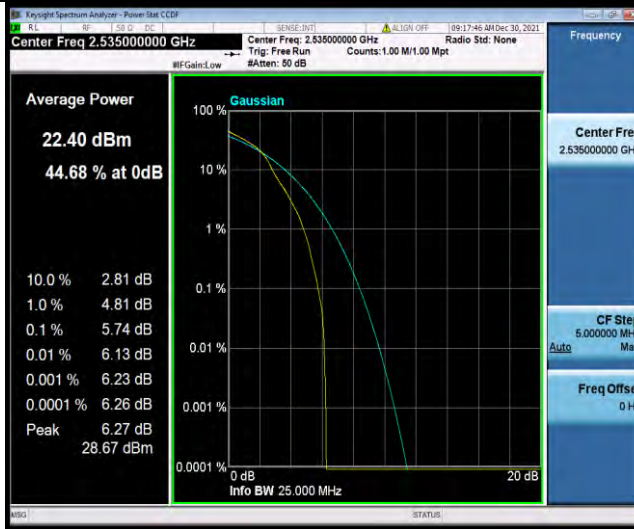

Band7-15MHz-16QAM-20825-1RB#0

Band7-15MHz-16QAM-20825-75RB#0

Band7-15MHz-16QAM-21100-1RB#0

BUREAU VERITAS

Test Report No.: W7L-P21120038RF05

Band7-15MHz-16QAM-21100-75RB#0

Band7-15MHz-16QAM-21375-1RB#0

Band7-15MHz-16QAM-21375-75RB#0