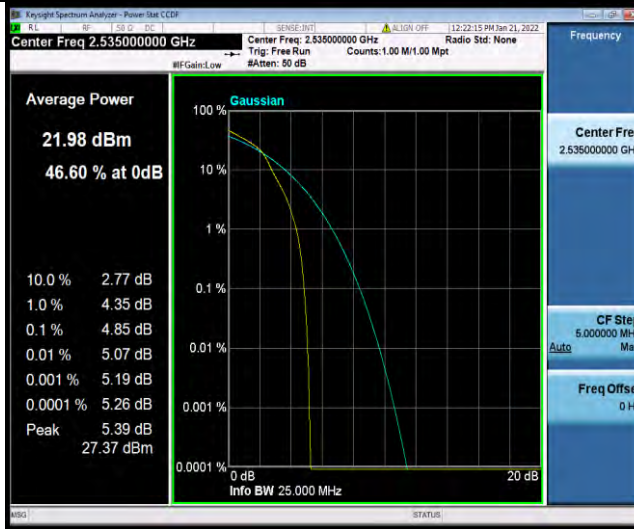

BUREAU VERITAS

Test Report No.: W7L-P21120038RF05

Band7-15MHz-64QAM-21100-75RB#0