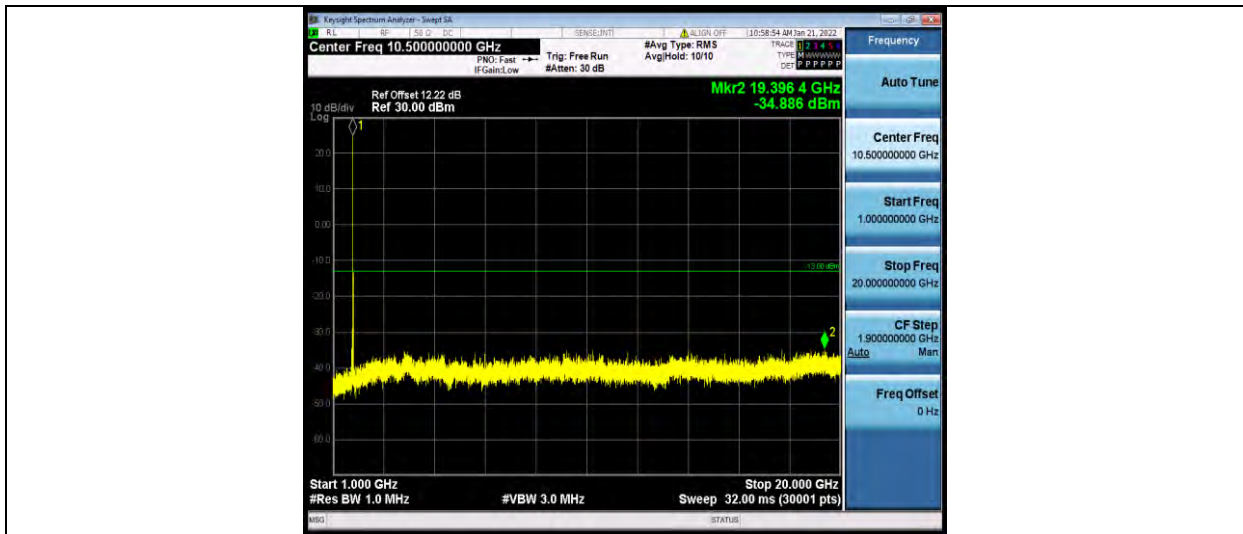

BUREAU
VERITAS

Test Report No.: W7L-P21120038RF05

Test Report No.: W7L-P21120038RF05

FREQUENCY STABILITY

Test Result

Band	Bandwidth	Modulation	Channel	RB Configure	Voltage		Deviation (Hz)	Deviation (ppm)	Limit (ppm)	Verdict
					Voltage [Vdc]	Temperature (°C)				
Band4	1.4MHz	QPSK	19957	6RB#0	VL	NT	-4.38	-0.002560	±2.5	PASS
Band4	1.4MHz	QPSK	19957	6RB#0	VN	NT	22.30	0.013036	±2.5	PASS
Band4	1.4MHz	QPSK	19957	6RB#0	VH	NT	-17.85	-0.010434	±2.5	PASS
Band4	1.4MHz	QPSK	20175	6RB#0	VL	NT	-8.17	-0.004716	±2.5	PASS
Band4	1.4MHz	QPSK	20175	6RB#0	VN	NT	31.83	0.018372	±2.5	PASS
Band4	1.4MHz	QPSK	20175	6RB#0	VH	NT	-22.06	-0.012733	±2.5	PASS
Band4	1.4MHz	QPSK	20393	6RB#0	VL	NT	20.69	0.011794	±2.5	PASS
Band4	1.4MHz	QPSK	20393	6RB#0	VN	NT	27.02	0.015402	±2.5	PASS
Band4	1.4MHz	QPSK	20393	6RB#0	VH	NT	-34.35	-0.019580	±2.5	PASS
Band4	1.4MHz	16QAM	19957	6RB#0	VL	NT	-23.72	-0.013866	±2.5	PASS
Band4	1.4MHz	16QAM	19957	6RB#0	VN	NT	-7.55	-0.004413	±2.5	PASS
Band4	1.4MHz	16QAM	19957	6RB#0	VH	NT	22.46	0.013129	±2.5	PASS
Band4	1.4MHz	16QAM	20175	6RB#0	VL	NT	7.78	0.004491	±2.5	PASS
Band4	1.4MHz	16QAM	20175	6RB#0	VN	NT	-50.00	-0.028860	±2.5	PASS
Band4	1.4MHz	16QAM	20175	6RB#0	VH	NT	-7.47	-0.004312	±2.5	PASS
Band4	1.4MHz	16QAM	20393	6RB#0	VL	NT	-30.17	-0.017198	±2.5	PASS
Band4	1.4MHz	16QAM	20393	6RB#0	VN	NT	-17.14	-0.009770	±2.5	PASS
Band4	1.4MHz	16QAM	20393	6RB#0	VH	NT	-28.40	-0.016189	±2.5	PASS
Band4	3MHz	QPSK	19965	15RB#0	VL	NT	21.40	0.012504	±2.5	PASS
Band4	3MHz	QPSK	19965	15RB#0	VN	NT	29.54	0.017260	±2.5	PASS
Band4	3MHz	QPSK	19965	15RB#0	VH	NT	-26.76	-0.015635	±2.5	PASS
Band4	3MHz	QPSK	20175	15RB#0	VL	NT	14.53	0.008387	±2.5	PASS
Band4	3MHz	QPSK	20175	15RB#0	VN	NT	21.97	0.012681	±2.5	PASS
Band4	3MHz	QPSK	20175	15RB#0	VH	NT	-8.96	-0.005172	±2.5	PASS
Band4	3MHz	QPSK	20385	15RB#0	VL	NT	-5.65	-0.003222	±2.5	PASS
Band4	3MHz	QPSK	20385	15RB#0	VN	NT	22.17	0.012643	±2.5	PASS
Band4	3MHz	QPSK	20385	15RB#0	VH	NT	7.45	0.004249	±2.5	PASS
Band4	3MHz	16QAM	19965	15RB#0	VL	NT	-30.14	-0.017610	±2.5	PASS
Band4	3MHz	16QAM	19965	15RB#0	VN	NT	-27.48	-0.016056	±2.5	PASS
Band4	3MHz	16QAM	19965	15RB#0	VH	NT	-7.65	-0.004470	±2.5	PASS
Band4	3MHz	16QAM	20175	15RB#0	VL	NT	-17.37	-0.010026	±2.5	PASS
Band4	3MHz	16QAM	20175	15RB#0	VN	NT	-28.67	-0.016548	±2.5	PASS
Band4	3MHz	16QAM	20175	15RB#0	VH	NT	32.50	0.018759	±2.5	PASS
Band4	3MHz	16QAM	20385	15RB#0	VL	NT	10.59	0.006039	±2.5	PASS
Band4	3MHz	16QAM	20385	15RB#0	VN	NT	-17.50	-0.009980	±2.5	PASS
Band4	3MHz	16QAM	20385	15RB#0	VH	NT	39.17	0.022338	±2.5	PASS
Band4	5MHz	QPSK	19975	25RB#0	VL	NT	8.01	0.004677	±2.5	PASS
Band4	5MHz	QPSK	19975	25RB#0	VN	NT	44.85	0.026190	±2.5	PASS
Band4	5MHz	QPSK	19975	25RB#0	VH	NT	3.82	0.002231	±2.5	PASS
Band4	5MHz	QPSK	20175	25RB#0	VL	NT	23.36	0.013483	±2.5	PASS