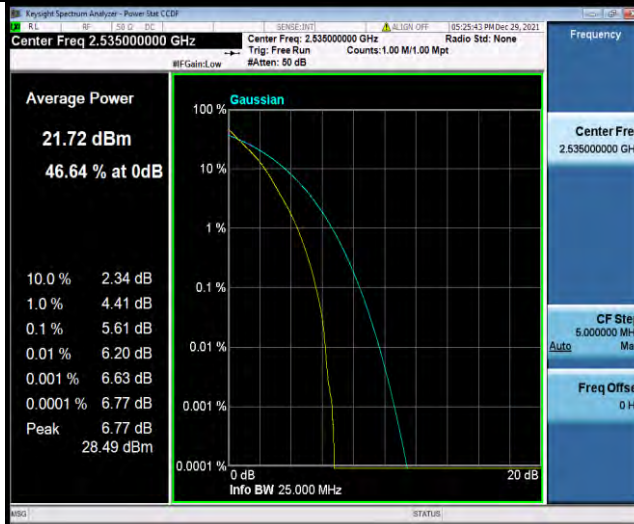

Test Graphs

BUREAU VERITAS

Test Report No.: W7L-P21120038RF05

Band7-5MHz-QPSK-21100-25RB#0

Band7-5MHz-QPSK-21425-1RB#0

Band7-5MHz-QPSK-21425-25RB#0

BUREAU VERITAS

Test Report No.: W7L-P21120038RF05