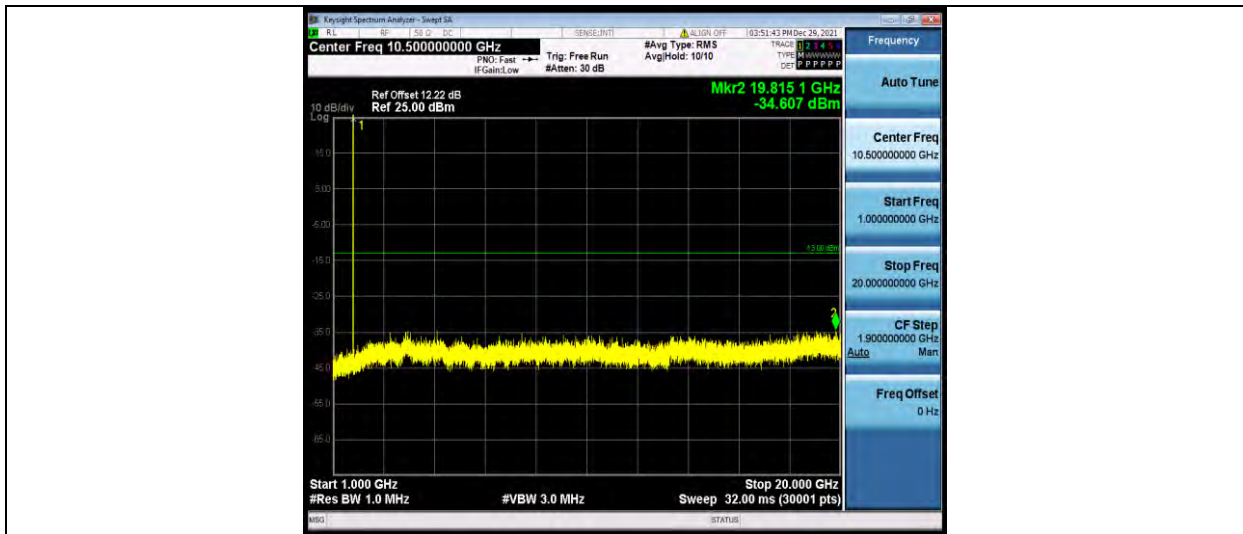

BUREAU VERITAS

Test Report No.: W7L-P21120038RF05

Band4-1.4MHz-16QAM-19957-1RB#0-Range1:30~1000MHz