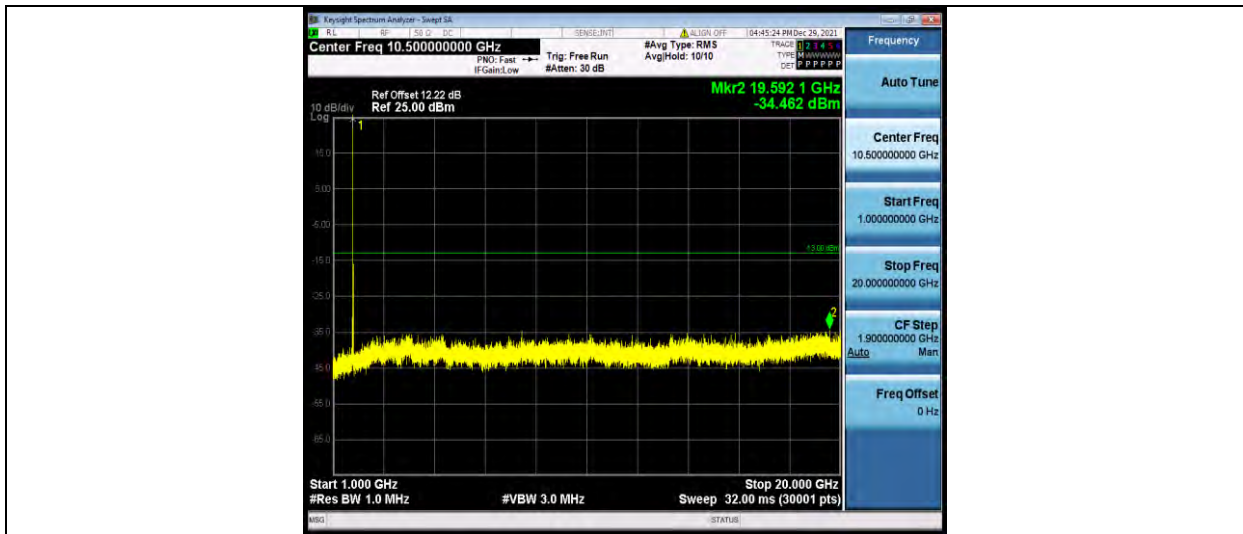

BUREAU VERITAS

Test Report No.: W7L-P21120038RF05

Band4-15MHz-16QAM-20025-1RB#0-Range1:30~1000MHz