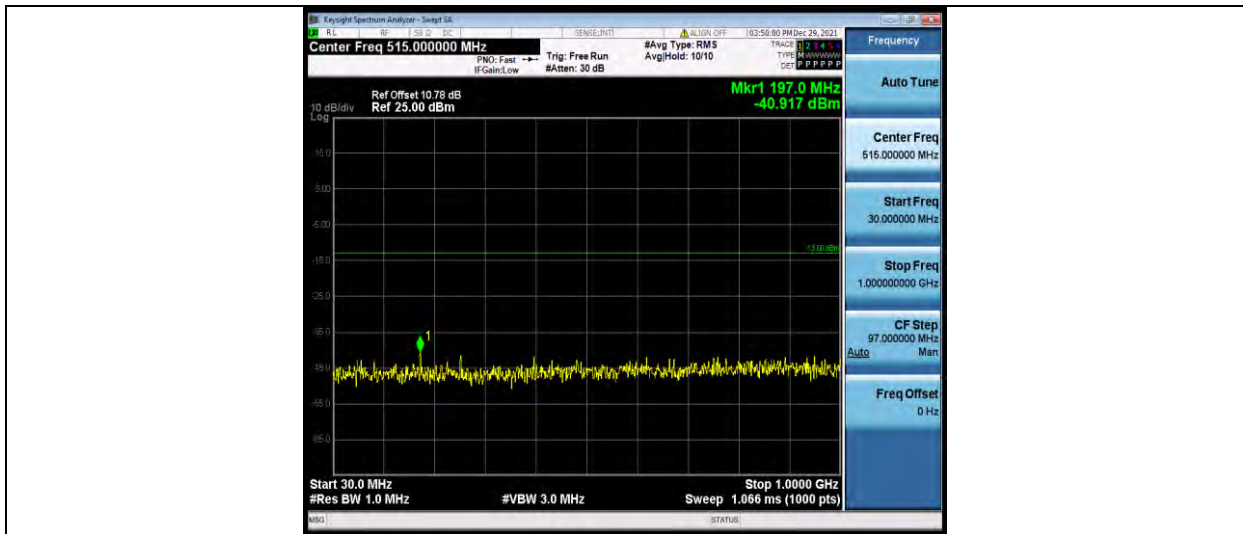

BUREAU VERITAS

Test Report No.: W7L-P21120038RF05

Band4-1.4MHz-QPSK-20175-1RB#0-Range2:1000~20000MHz