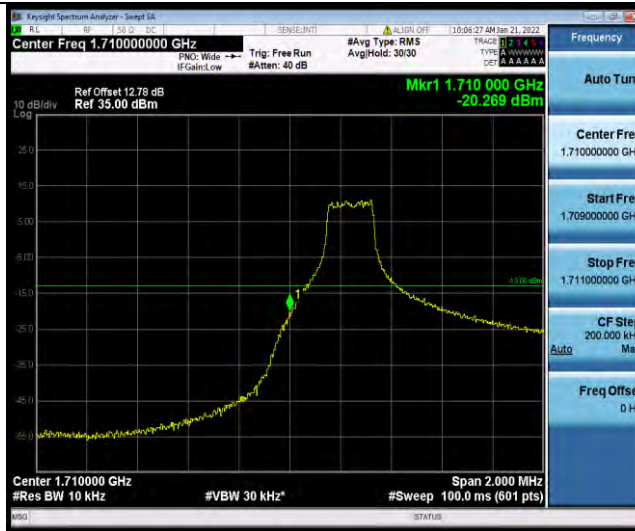

### Test Report No.: W7L-P21120038RF05

Band4-1.4MHz-64QAM-20350-1RB#5

Band4-1.4MHz-64QAM-20350-6RB#0

Band4-3MHz-64QAM-19965-1RB#0

BUREAU VERITAS

Test Report No.: W7L-P21120038RF05

Band4-3MHz-64QAM-19965-15RB#0