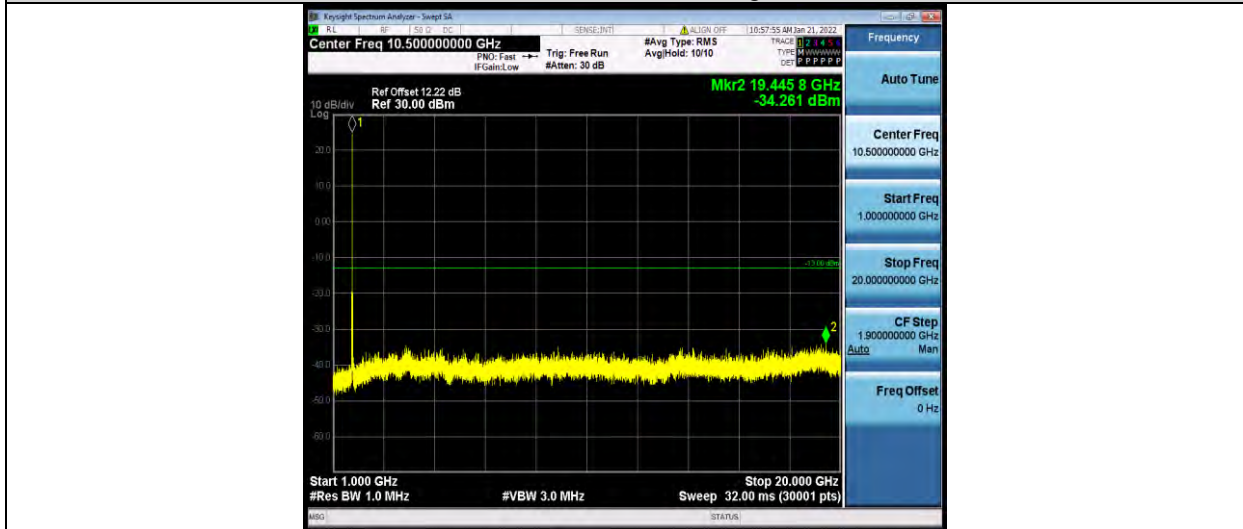

Band4-20MHz-64QAM-20175-1RB#0-Range1:30~1000MHz