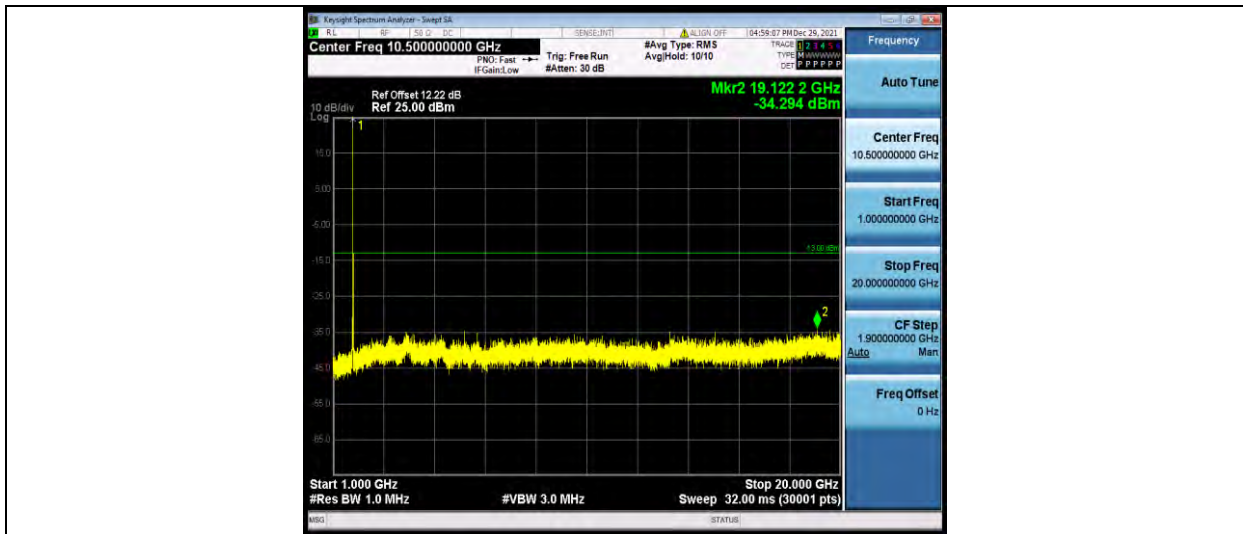

BUREAU VERITAS

Test Report No.: W7L-P21120038RF05

Band4-1.4MHz-64QAM-19957-1RB#0-Range1:30~1000MHz