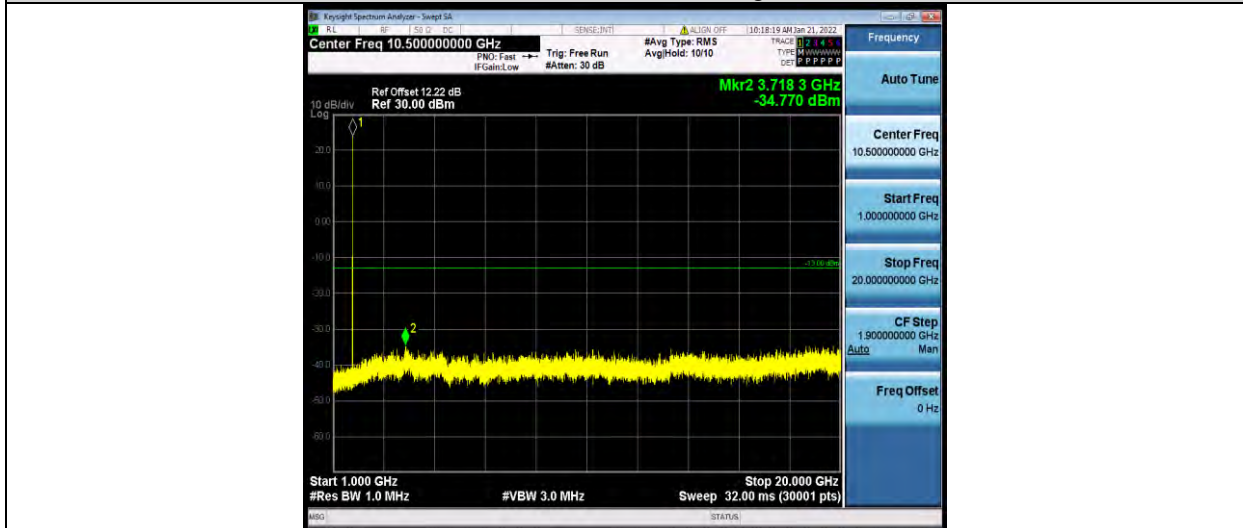

Band4-1.4MHz-64QAM-20393-1RB#0-Range1:30~1000MHz