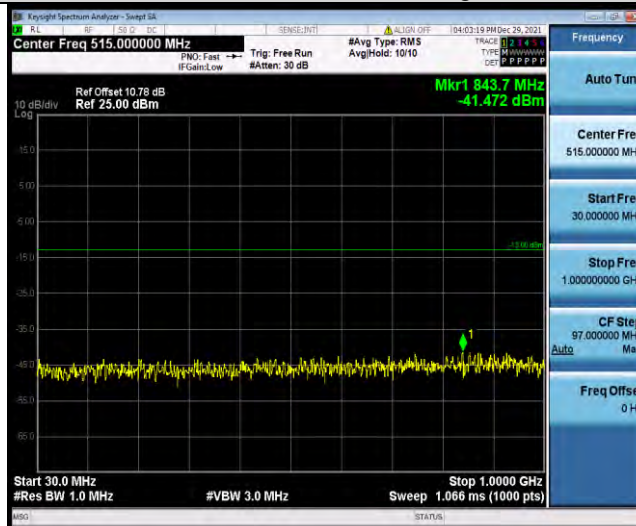

Band4-3MHz-QPSK-19965-1RB#0-Range2:1000~20000MHz