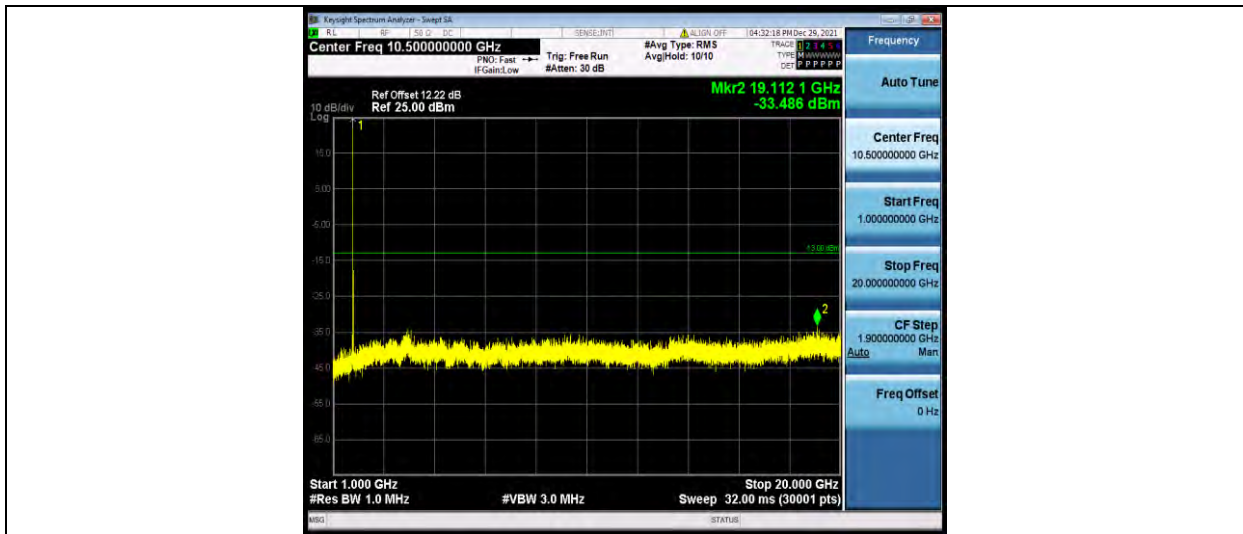

BUREAU VERITAS

Test Report No.: W7L-P21120038RF05

Band4-10MHz-16QAM-20000-1RB#0-Range1:30~1000MHz