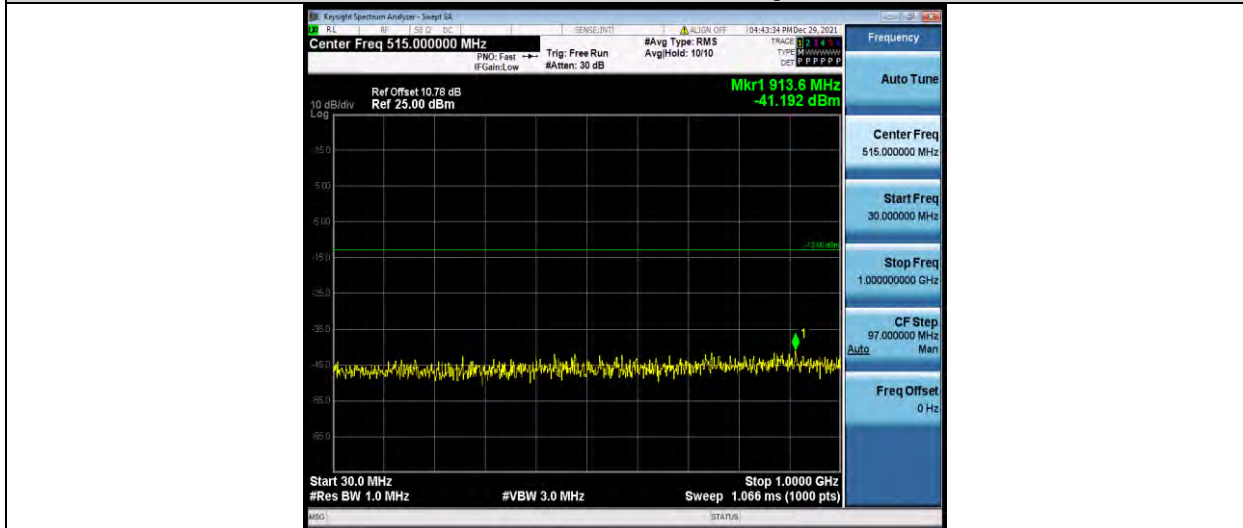

Band4-15MHz-QPSK-20325-1RB#0-Range2: 1000~20000MHz

BUREAU VERITAS

Test Report No.: W7L-P21120038RF05

Band4-15MHz-16QAM-20025-1RB#0-Range1:30~1000MHz

Band4-15MHz-16QAM-20025-1RB#0-Range2:1000~2000MHz

Band4-15MHz-16QAM-20175-1RB#0-Range1:30~1000MHz