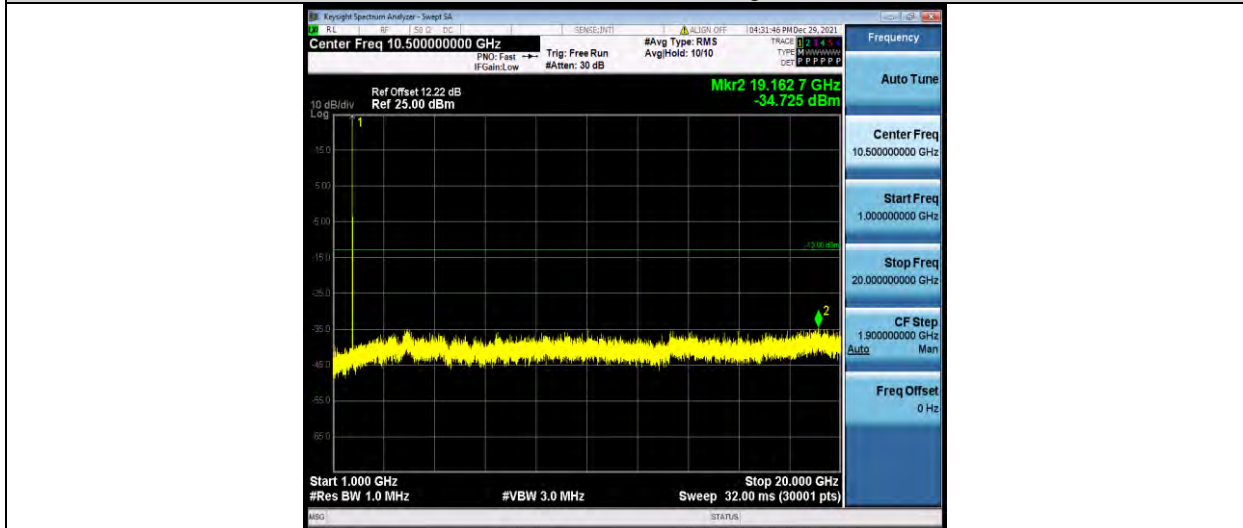

Band4-10MHz-16QAM-20350-1RB#0-Range1:30~1000MHz