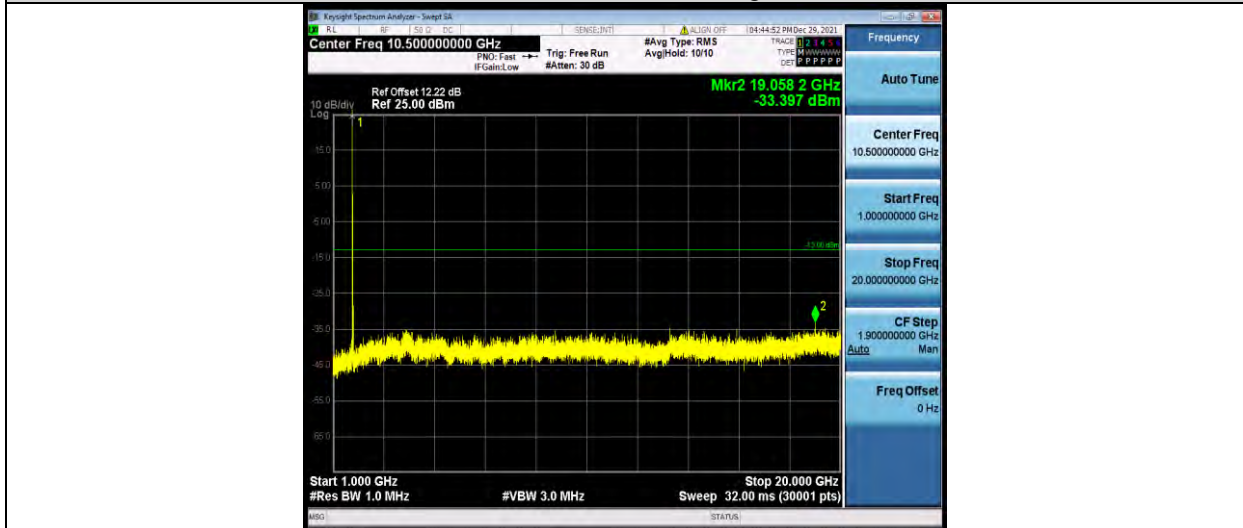

Band4-15MHz-16QAM-20325-1RB#0-Range1:30~1000MHz