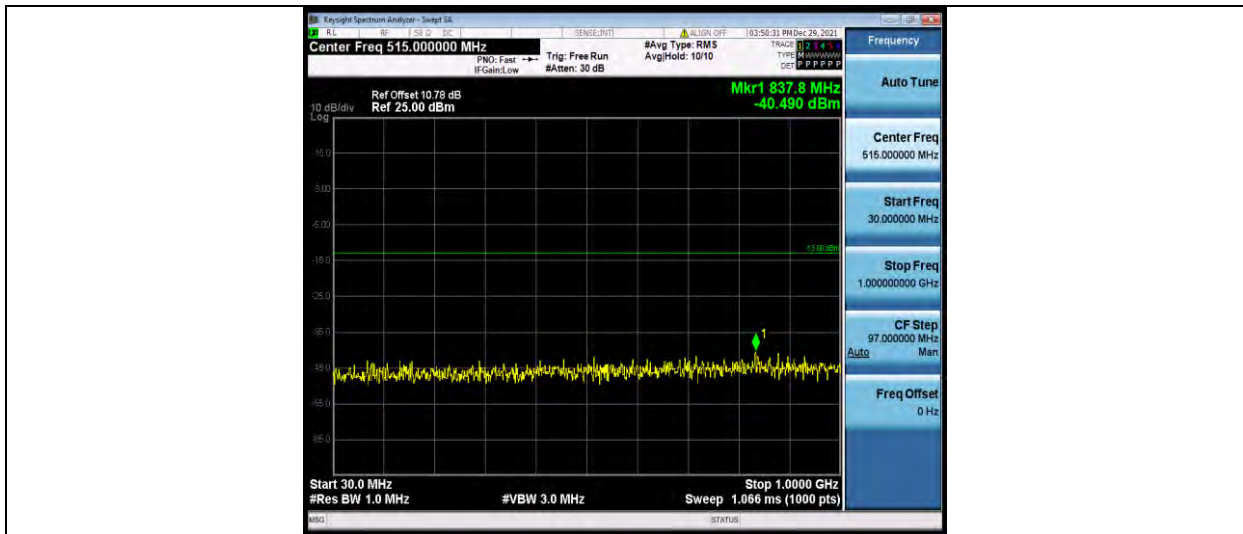

BUREAU VERITAS

Test Report No.: W7L-P21120038RF05

Band4-1.4MHz-16QAM-20175-1RB#0-Range2:1000~2000MHz