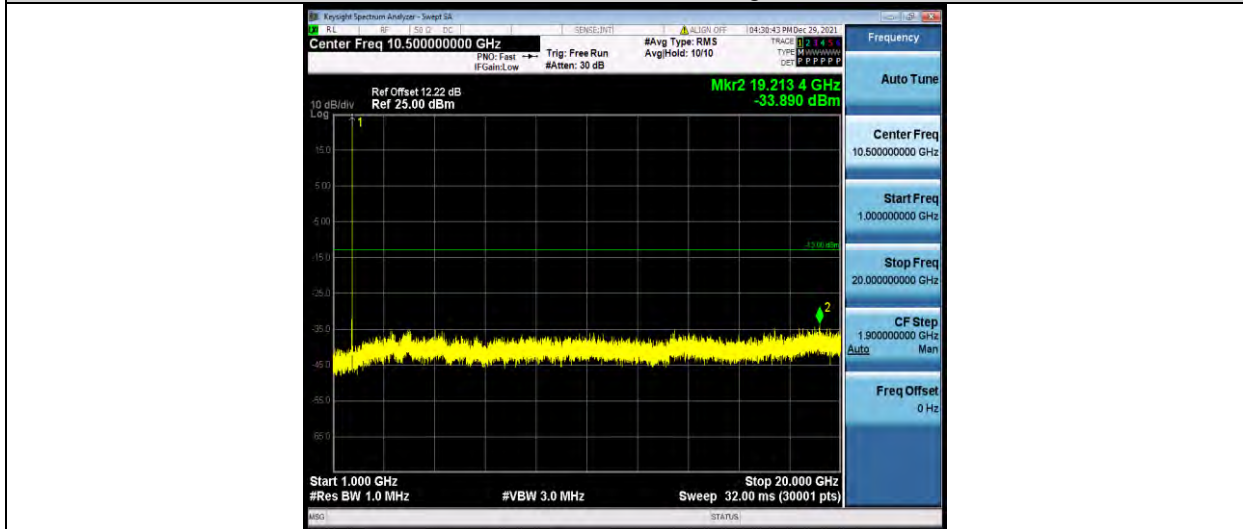

Band4-10MHz-16QAM-20175-1RB#0-Range1:30~1000MHz