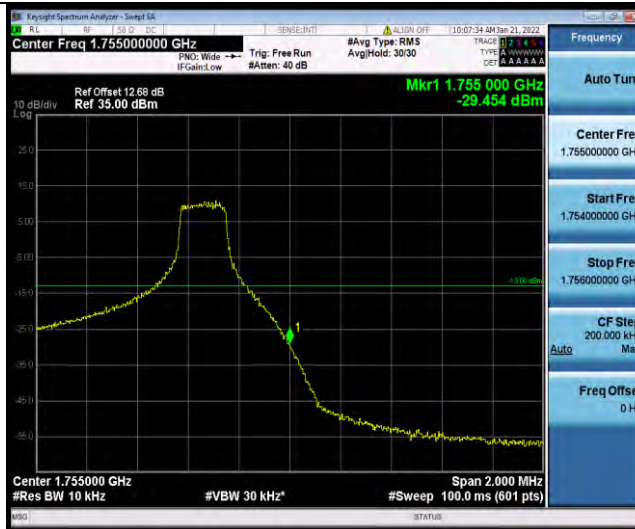

Test Report No.: W7L-P21120038RF05

Band4-5MHz-64QAM-20375-25RB#0

Band4-10MHz-64QAM-20000-1RB#49

Band4-10MHz-64QAM-20000-50RB#0

BUREAU VERITAS