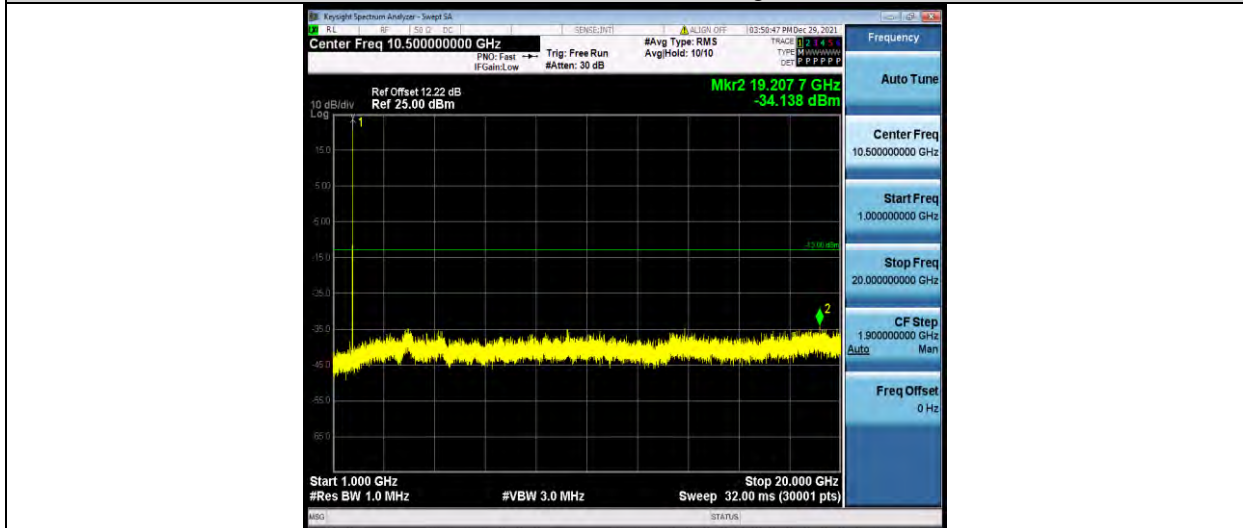

Band4-1.4MHz-16QAM-20393-1RB#0-Range1:30~1000MHz