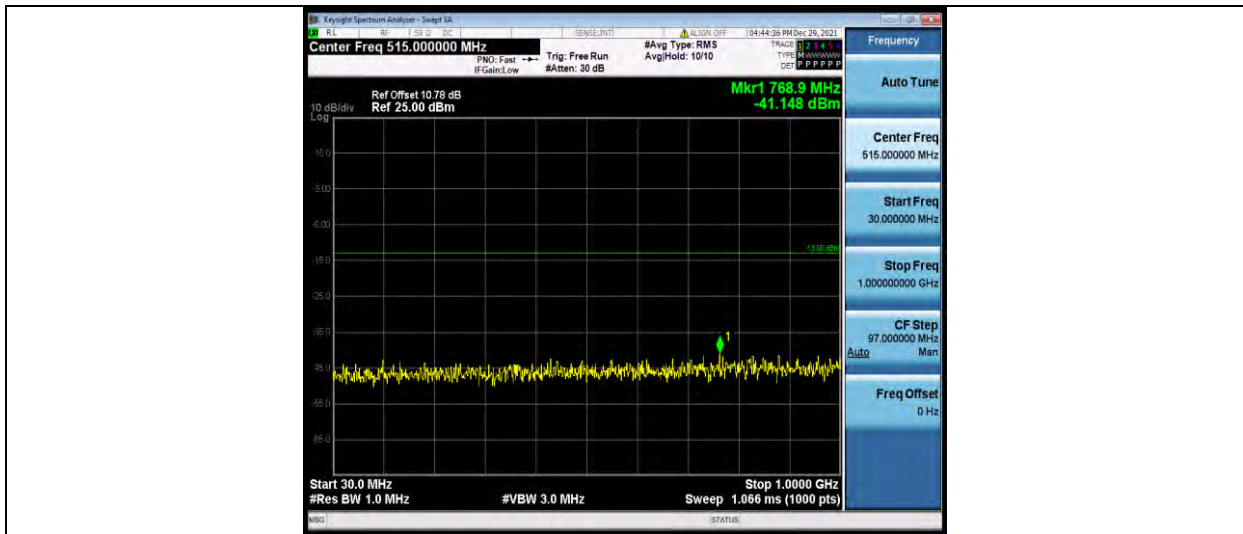

BUREAU VERITAS

Test Report No.: W7L-P21120038RF05

Band4-15MHz-16QAM-20175-1RB#0-Range2:1000~20000MHz