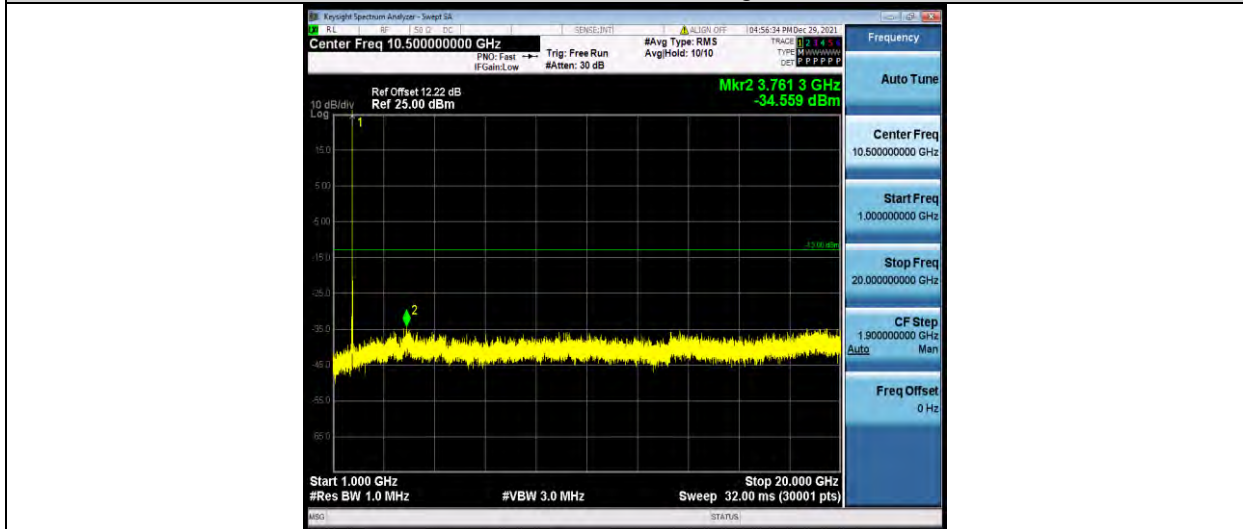

Band4-20MHz-QPSK-20175-1RB#0-Range1:30~1000MHz