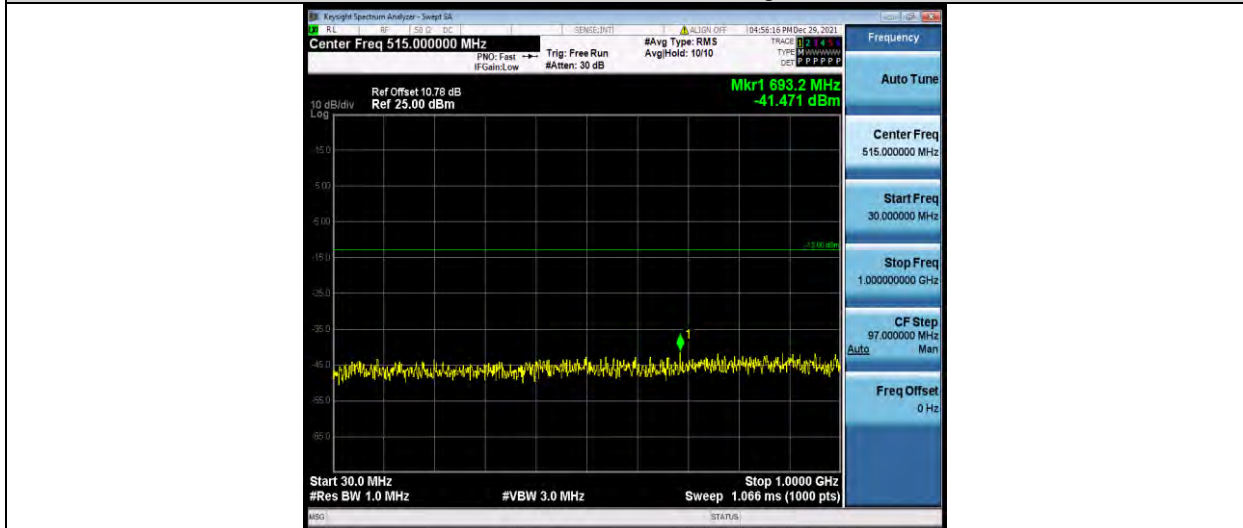

Band4-20MHz-QPSK-20050-1RB#0-Range2:1000~20000MHz