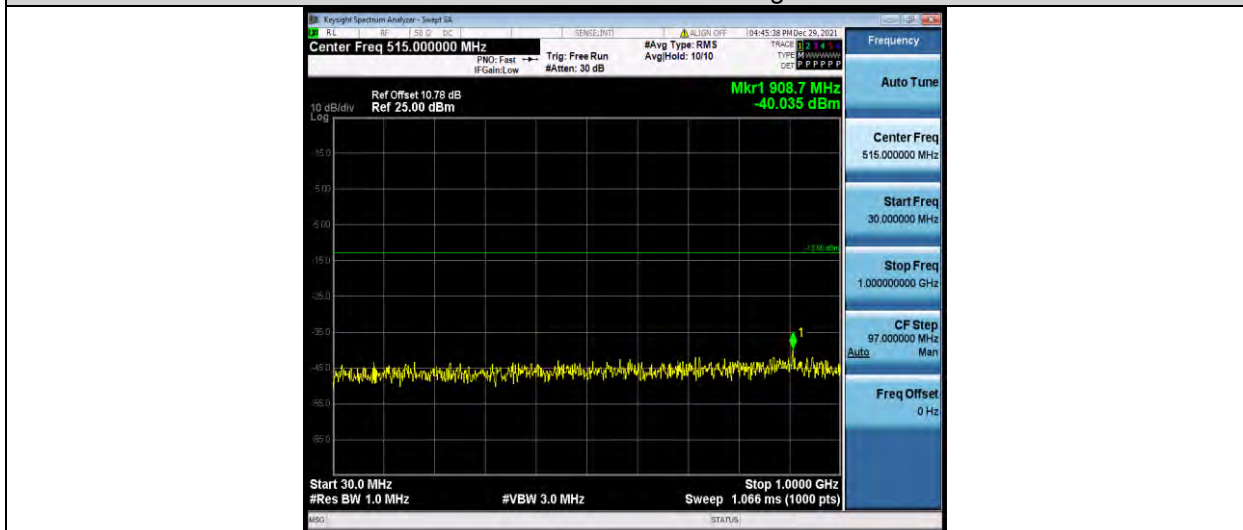

Band4-15MHz-16QAM-20325-1RB#0-Range2:1000~20000MHz