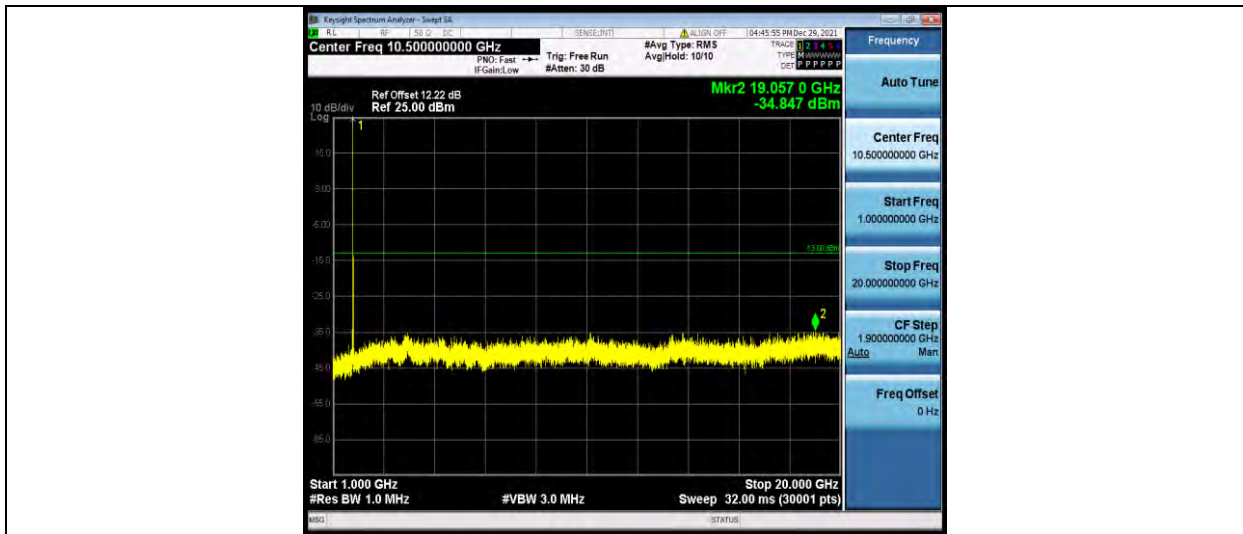

BUREAU VERITAS

Test Report No.: W7L-P21120038RF05

Band4-20MHz-QPSK-20050-1RB#0-Range1:30~1000MHz