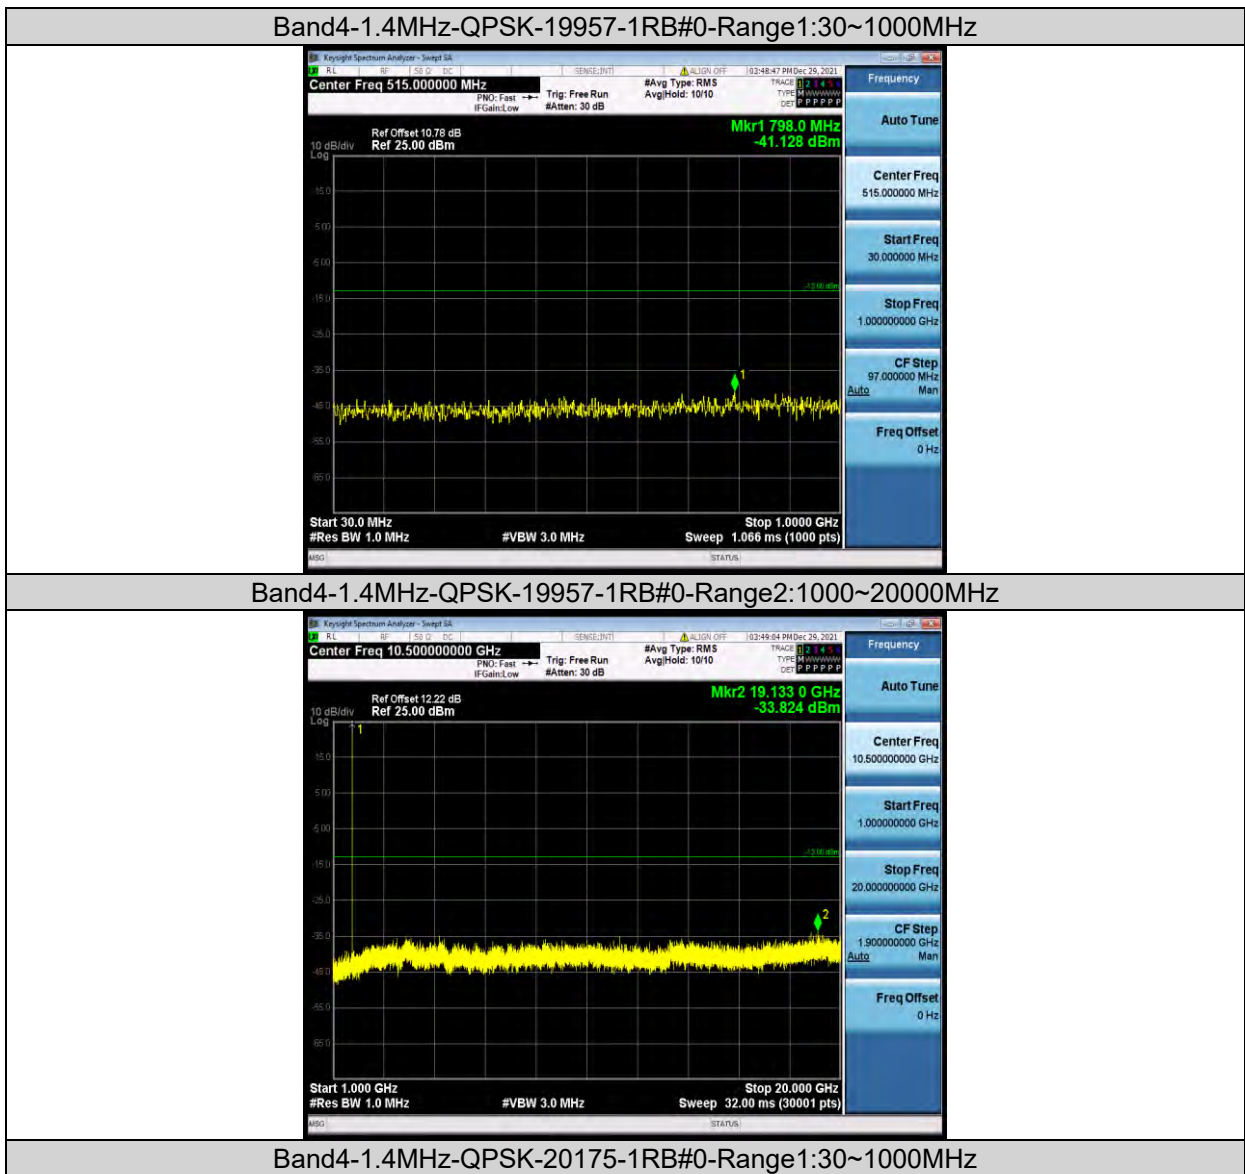

**BUREAU
VERITAS**

Test Report No.: W7L-P21120038RF05

Band4	15MHz	64QAM	20025	1RB#0	Range2:1000~20000MHz	-34.29	PASS
Band4	15MHz	64QAM	20175	1RB#0	Range1:30~1000MHz	-30.74	PASS
Band4	15MHz	64QAM	20175	1RB#0	Range2:1000~20000MHz	-33.87	PASS
Band4	15MHz	64QAM	20325	1RB#0	Range1:30~1000MHz	-31.71	PASS
Band4	15MHz	64QAM	20325	1RB#0	Range2:1000~20000MHz	-34.08	PASS
Band4	20MHz	64QAM	20050	1RB#0	Range1:30~1000MHz	-32.31	PASS
Band4	20MHz	64QAM	20050	1RB#0	Range2:1000~20000MHz	-34.26	PASS
Band4	20MHz	64QAM	20175	1RB#0	Range1:30~1000MHz	-31.8	PASS
Band4	20MHz	64QAM	20175	1RB#0	Range2:1000~20000MHz	-34.1	PASS
Band4	20MHz	64QAM	20300	1RB#0	Range1:30~1000MHz	-31.23	PASS
Band4	20MHz	64QAM	20300	1RB#0	Range2:1000~20000MHz	-34.89	PASS

Test Graphs