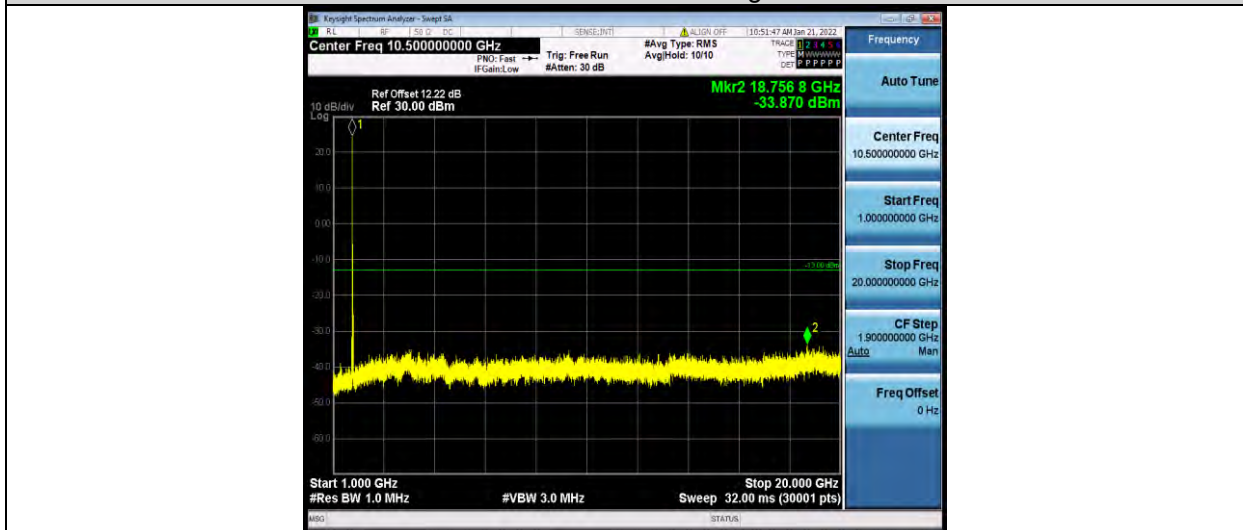

Band4-15MHz-64QAM-20325-1RB#0-Range1:30~1000MHz