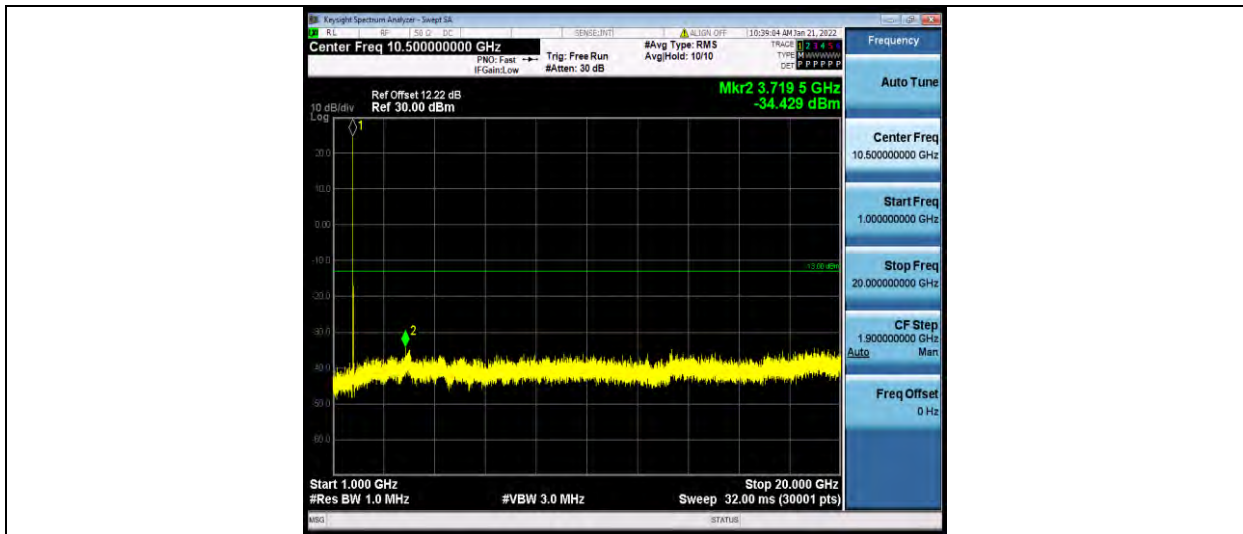

BUREAU VERITAS

Test Report No.: W7L-P21120038RF05

Band4-10MHz-64QAM-20000-1RB#0-Range1:30~1000MHz