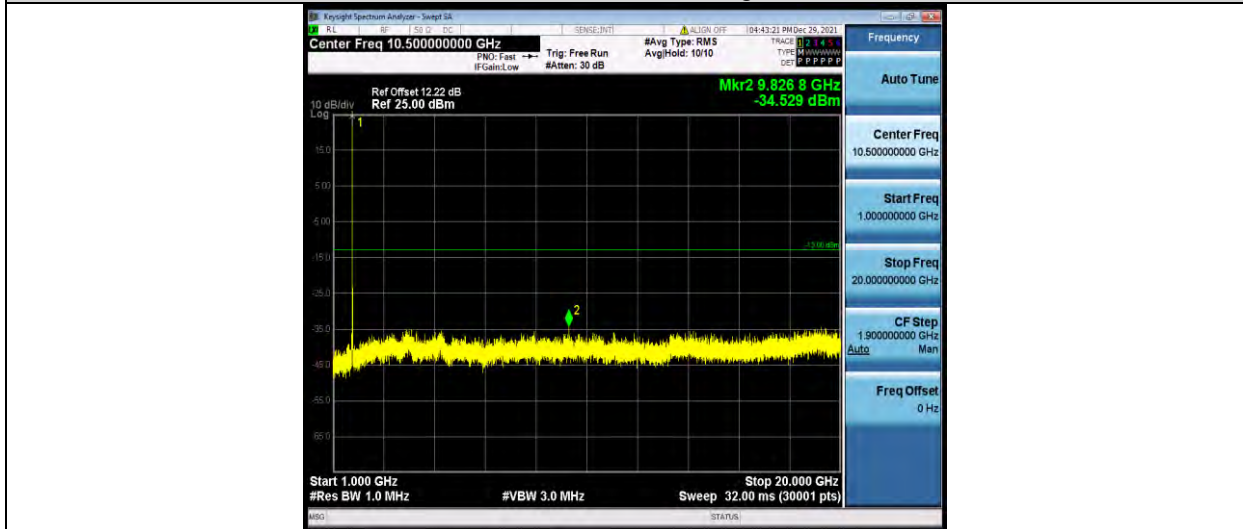

Band4-15MHz-QPSK-20175-1RB#0-Range1:30~1000MHz