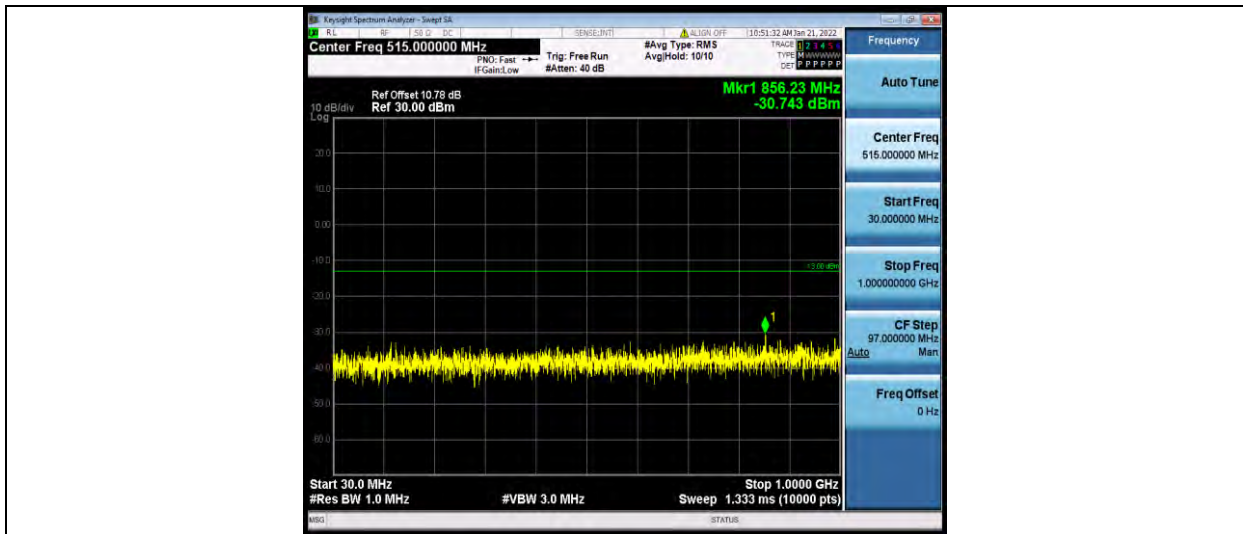

Test Report No.: W7L-P21120038RF05

Band4-15MHz-64QAM-20025-1RB#0-Range1:30~1000MHz

Band4-15MHz-64QAM-20025-1RB#0-Range2:1000~2000MHz

Band4-15MHz-64QAM-20175-1RB#0-Range1:30~1000MHz

BUREAU VERITAS

Test Report No.: W7L-P21120038RF05