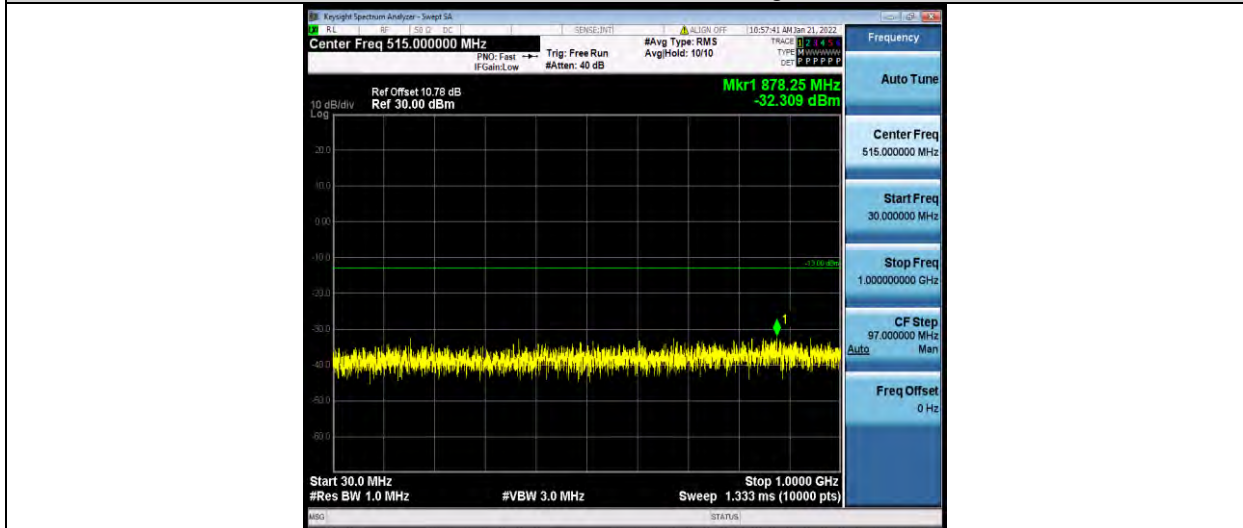

Band4-15MHz-64QAM-20175-1RB#0-Range2:1000~20000MHz

Band4-15MHz-64QAM-20325-1RB#0-Range1:30~1000MHz

Band4-15MHz-64QAM-20325-1RB#0-Range2:1000~20000MHz

BUREAU VERITAS

Test Report No.: W7L-P21120038RF05

Band4-20MHz-64QAM-20050-1RB#0-Range1:30~1000MHz