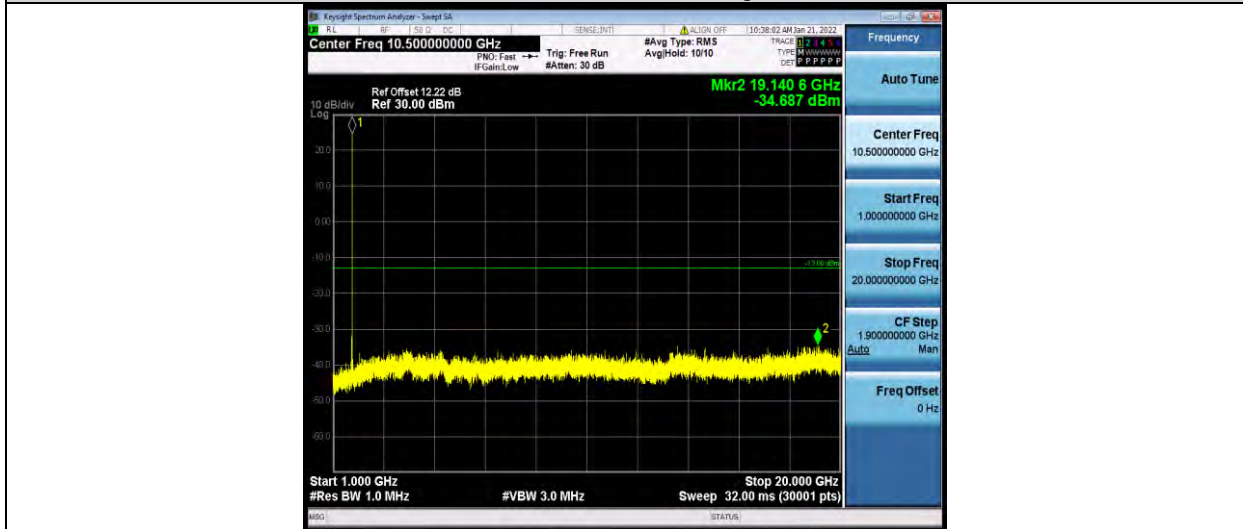

Band4-5MHz-64QAM-20175-1RB#0-Range1:30~1000MHz