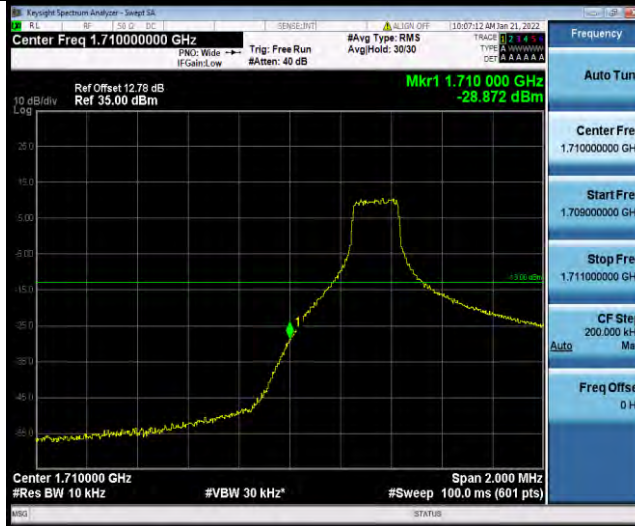

Band4-5MHz-64QAM-19975-25RB#0