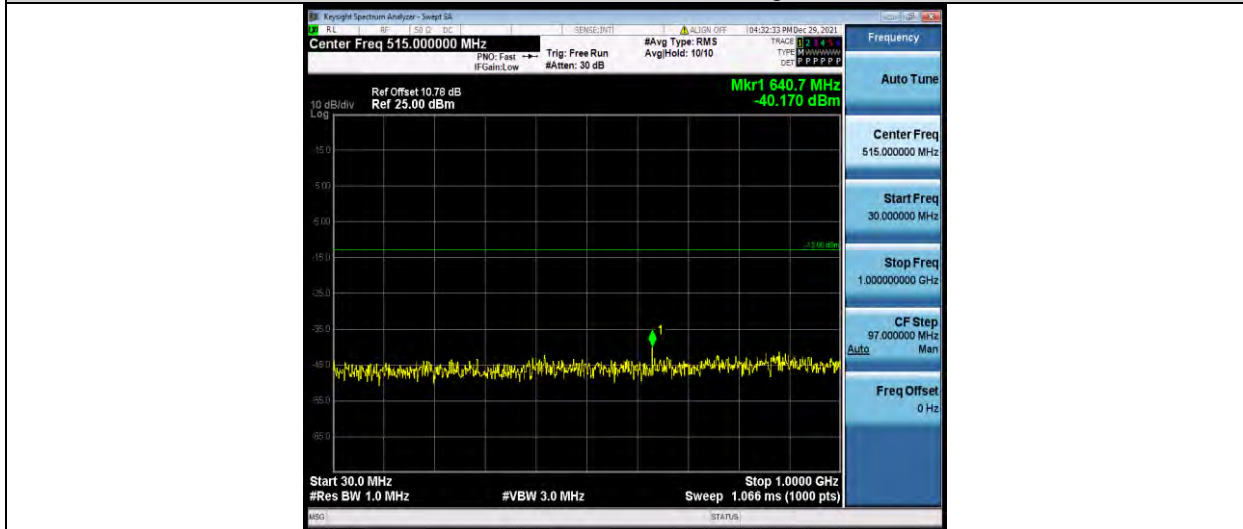

Band4-10MHz-16QAM-20350-1RB#0-Range2:1000~2000MHz