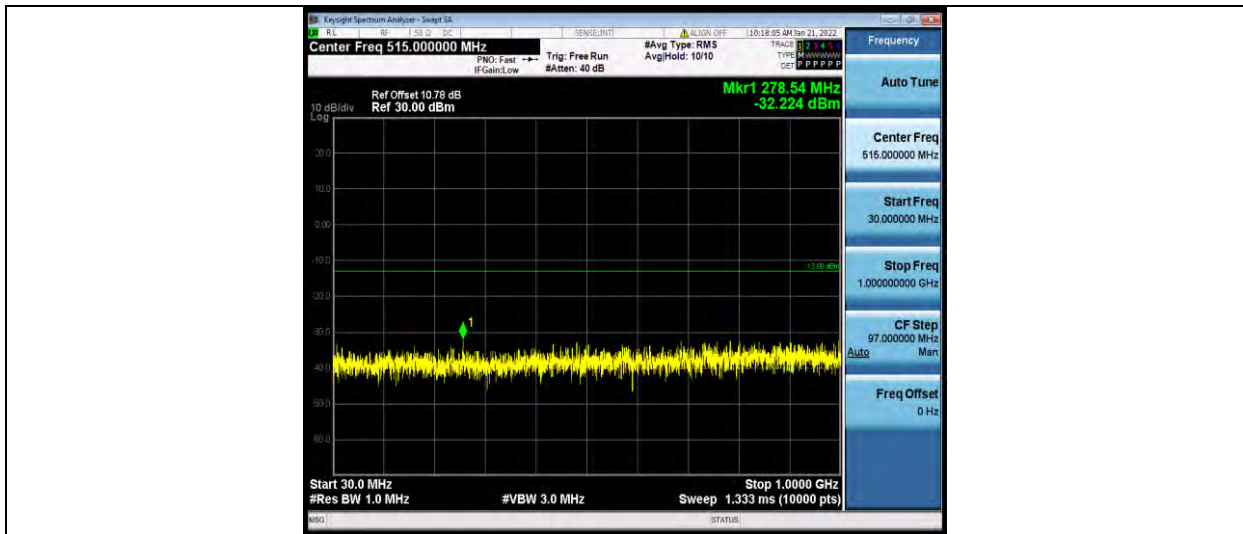

BUREAU VERITAS

Test Report No.: W7L-P21120038RF05

Band4-1.4MHz-64QAM-20175-1RB#0-Range2:1000~2000MHz