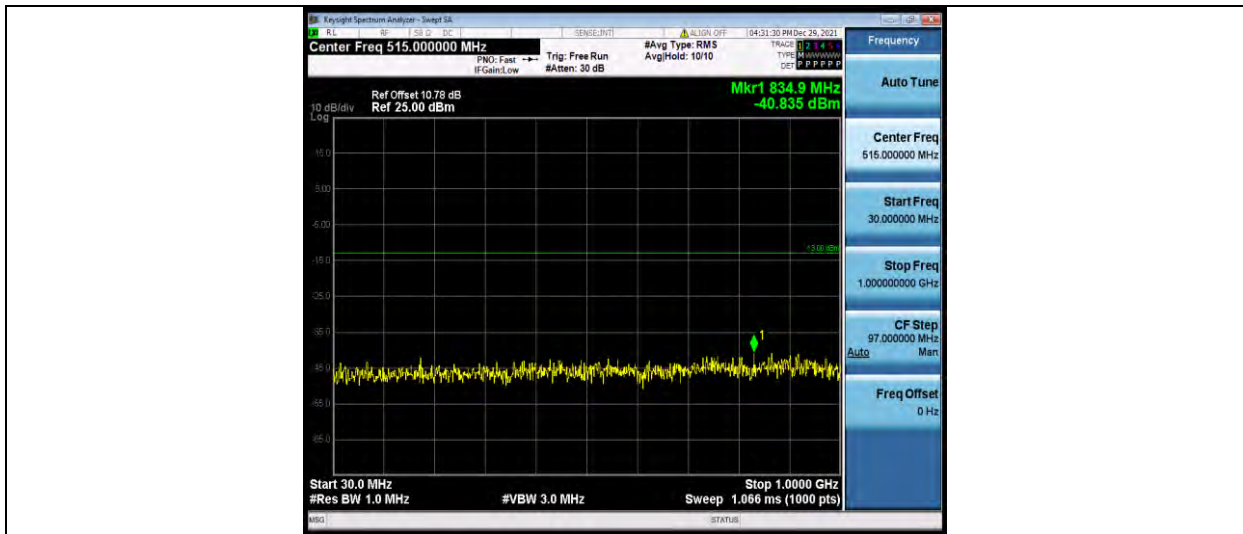

Test Report No.: W7L-P21120038RF05

Band4-10MHz-16QAM-20000-1RB#0-Range1:30~1000MHz

Band4-10MHz-16QAM-20000-1RB#0-Range2:1000~2000MHz

Band4-10MHz-16QAM-20175-1RB#0-Range1:30~1000MHz

BUREAU VERITAS

Test Report No.: W7L-P21120038RF05