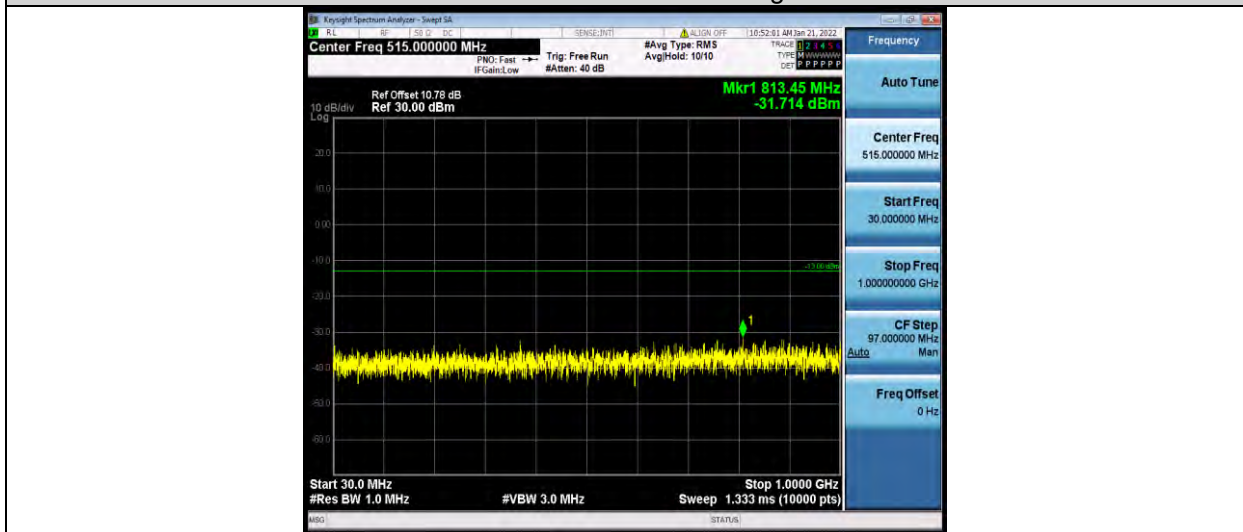

Band4-15MHz-64QAM-20325-1RB#0-Range2:1000~20000MHz