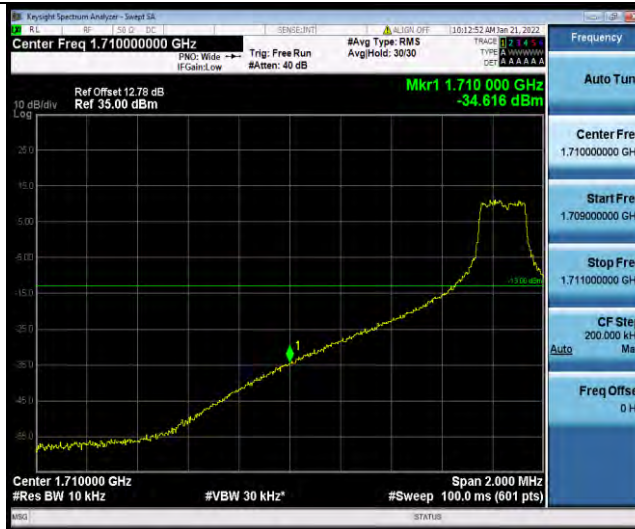

### Test Report No.: W7L-P21120038RF05

Band4-10MHz-64QAM-20350-1RB#0

Band4-10MHz-64QAM-20350-50RB#0

Band4-15MHz-64QAM-20025-1RB#0

BUREAU VERITAS

Test Report No.: W7L-P21120038RF05

Band4-15MHz-64QAM-20025-75RB#0