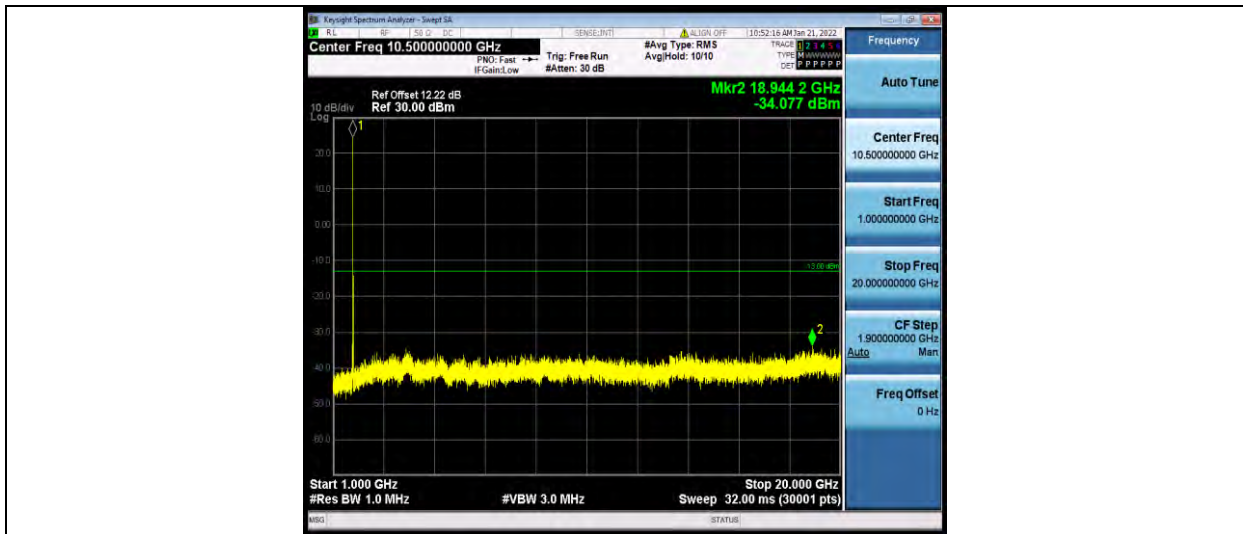

Band4-15MHz-64QAM-20175-1RB#0-Range2:1000~20000MHz

Band4-15MHz-64QAM-20325-1RB#0-Range1:30~1000MHz

Band4-15MHz-64QAM-20325-1RB#0-Range2:1000~20000MHz

BUREAU VERITAS

Test Report No.: W7L-P21120038RF05

Band4-20MHz-64QAM-20050-1RB#0-Range1:30~1000MHz