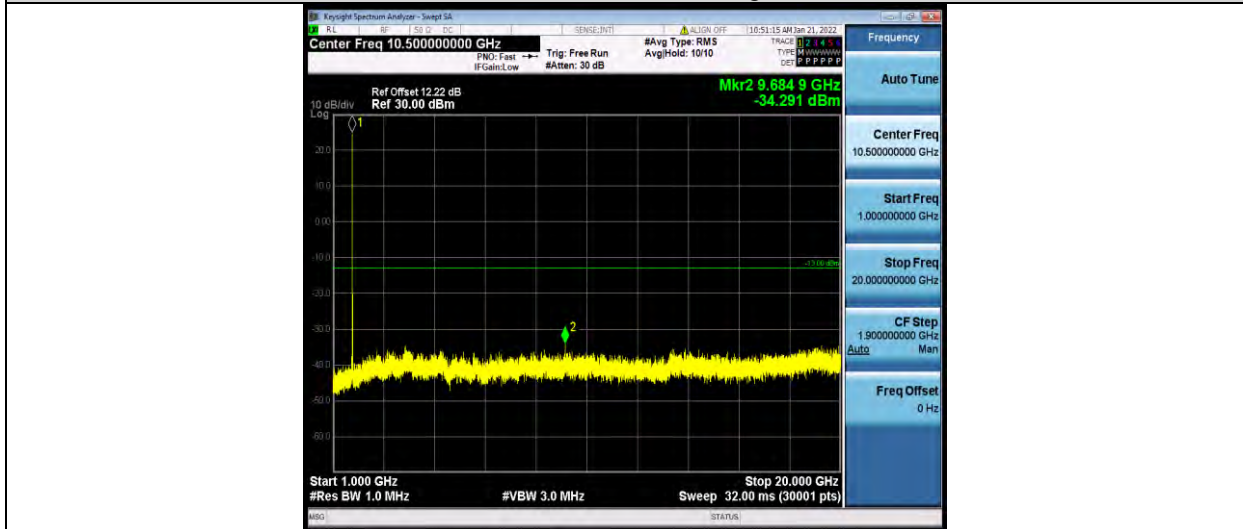

Band4-15MHz-64QAM-20175-1RB#0-Range1:30~1000MHz