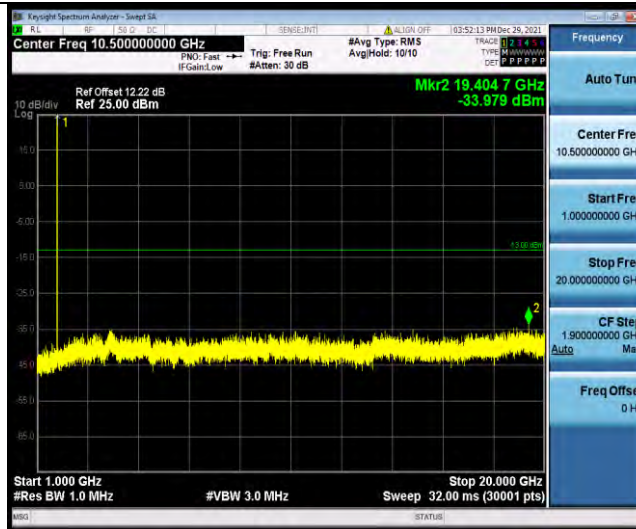

Test Report No.: W7L-P21120038RF05

Band4-1.4MHz-16QAM-20175-1RB#0-Range2:1000~2000MHz

Band4-1.4MHz-16QAM-20393-1RB#0-Range1:30~1000MHz

Band4-1.4MHz-16QAM-20393-1RB#0-Range2:1000~2000MHz

BUREAU VERITAS

Test Report No.: W7L-P21120038RF05