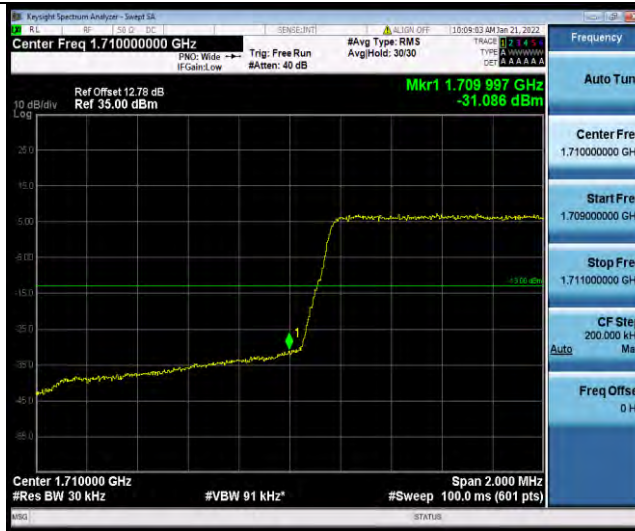

### Test Report No.: W7L-P21120038RF05

Band4-1.4MHz-64QAM-20350-1RB#5

Band4-1.4MHz-64QAM-20350-6RB#0

Band4-3MHz-64QAM-19965-1RB#0

BUREAU VERITAS

Test Report No.: W7L-P21120038RF05

Band4-3MHz-64QAM-19965-15RB#0