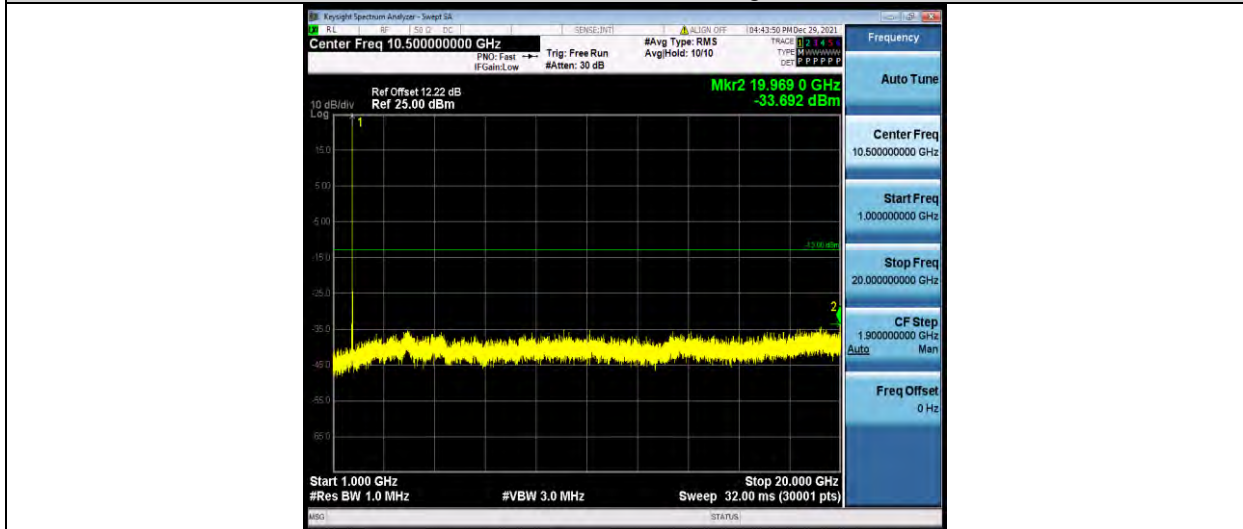

Band4-15MHz-QPSK-20325-1RB#0-Range2: 1000~20000MHz

BUREAU VERITAS

Test Report No.: W7L-P21120038RF05

Band4-15MHz-16QAM-20025-1RB#0-Range1:30~1000MHz

Band4-15MHz-16QAM-20025-1RB#0-Range2:1000~2000MHz

Band4-15MHz-16QAM-20175-1RB#0-Range1:30~1000MHz