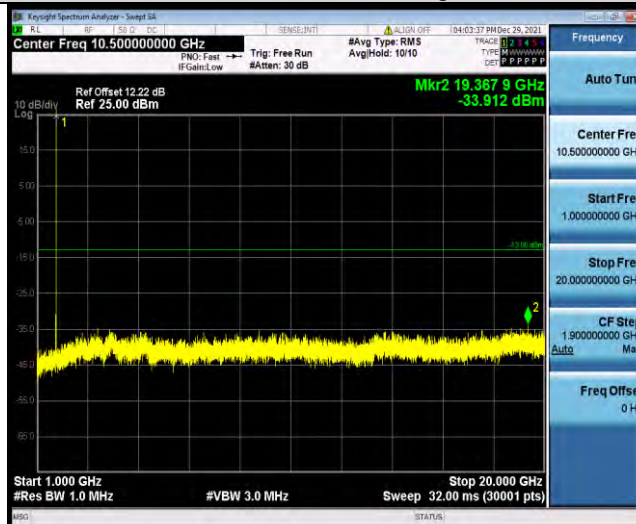

Band4-3MHz-QPSK-20175-1RB#0-Range1:30~1000MHz