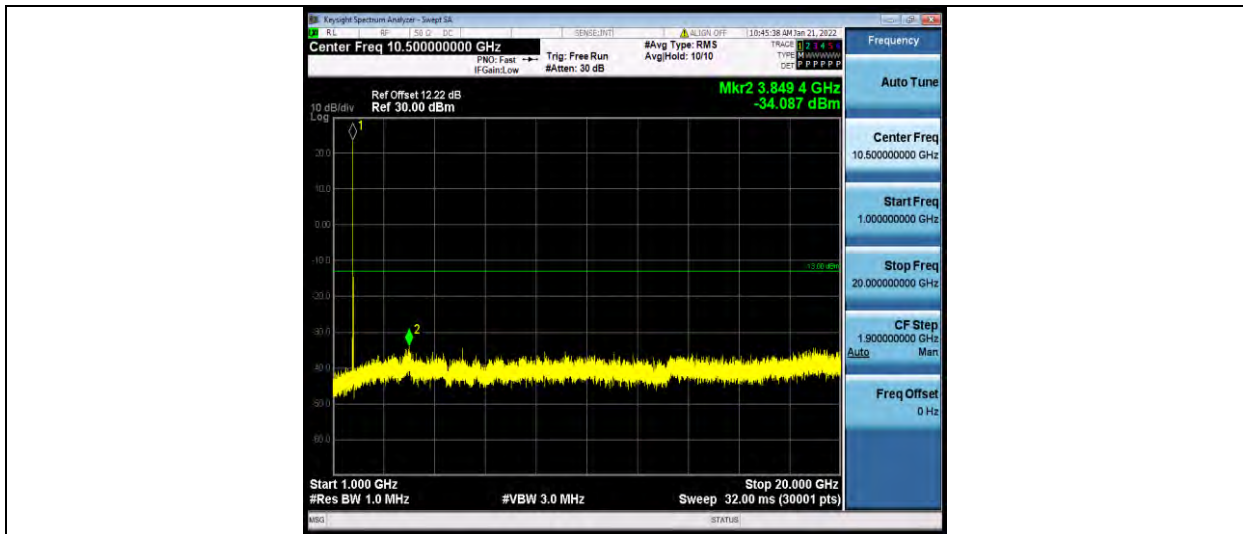

BUREAU VERITAS

Test Report No.: W7L-P21120038RF05

Band4-15MHz-64QAM-20025-1RB#0-Range1:30~1000MHz