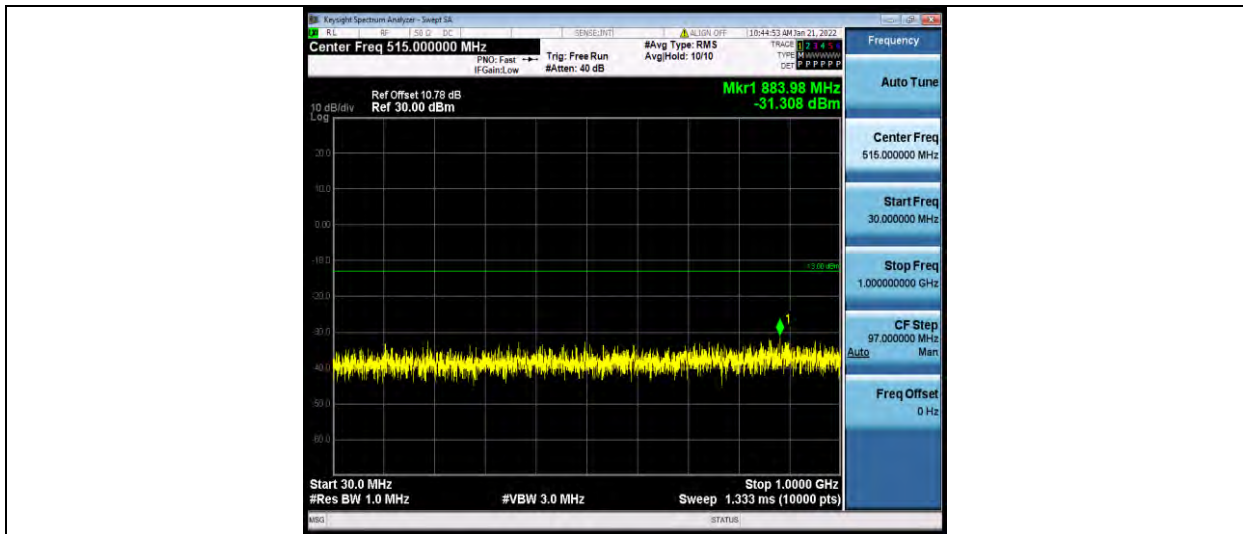

BUREAU VERITAS

Test Report No.: W7L-P21120038RF05

Band4-10MHz-64QAM-20175-1RB#0-Range2:1000~20000MHz