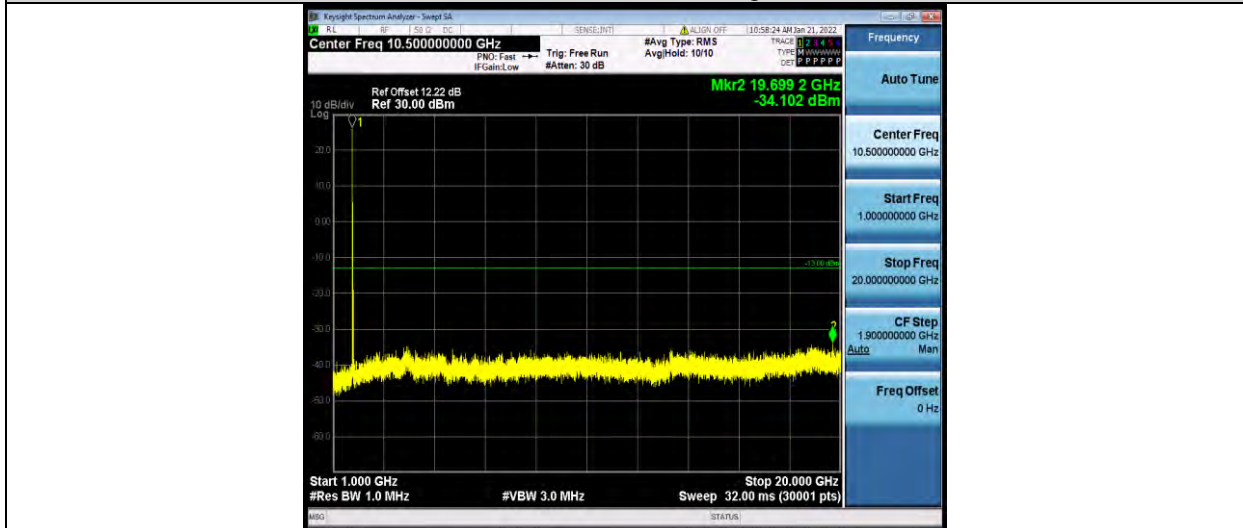

Band4-20MHz-64QAM-20300-1RB#0-Range1:30~1000MHz