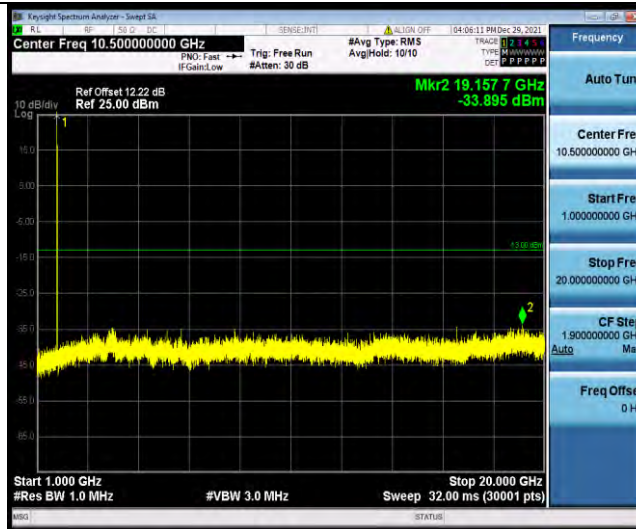

BUREAU VERITAS

Test Report No.: W7L-P21120038RF05

Band4-5MHz-QPSK-19975-1RB#0-Range1:30~1000MHz