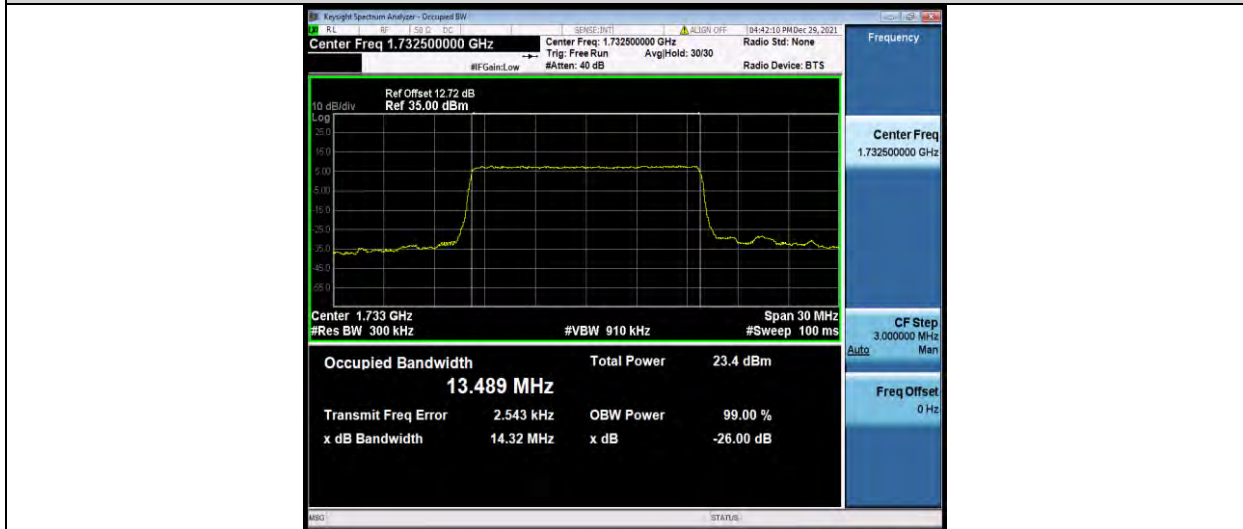

Band4-15MHz-QPSK-20325-75RB#0