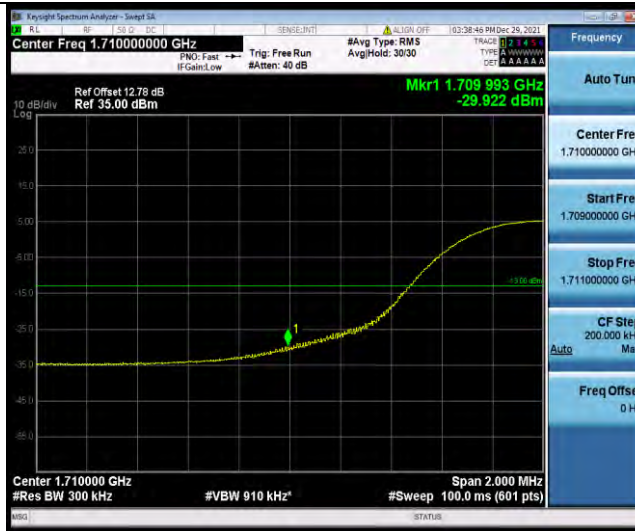

BUREAU VERITAS

Test Report No.: W7L-P21120038RF05

Band4-15MHz-16QAM-20325-1RB#74