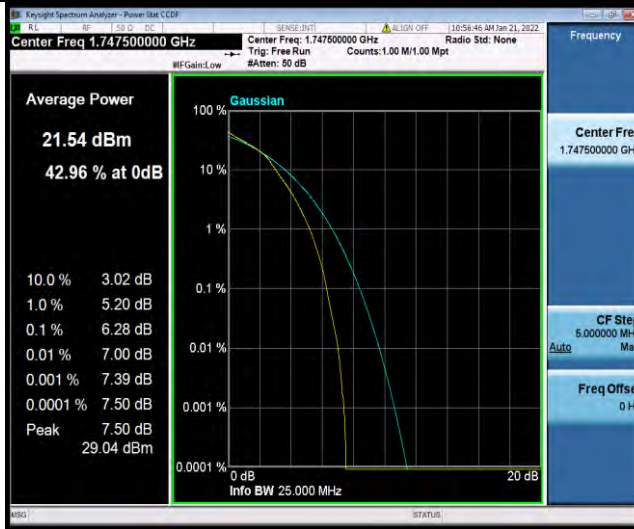

BUREAU VERITAS

Test Report No.: W7L-P21120038RF05

Band4-20MHz-64QAM-20050-1RB#0