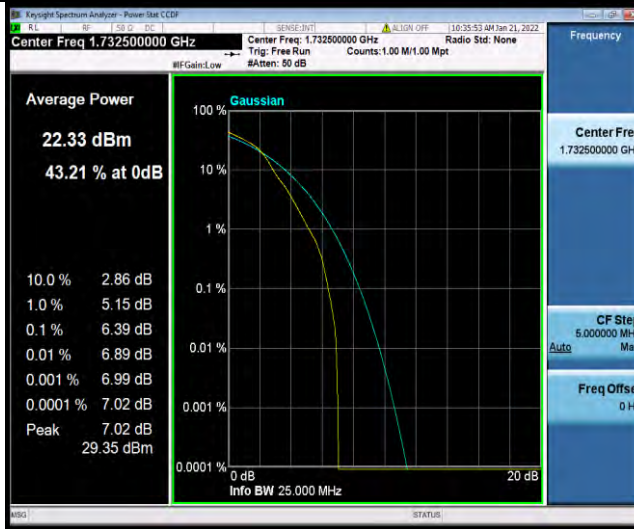

BUREAU VERITAS

Test Report No.: W7L-P21120038RF05

Band4-3MHz-64QAM-20175-15RB#0