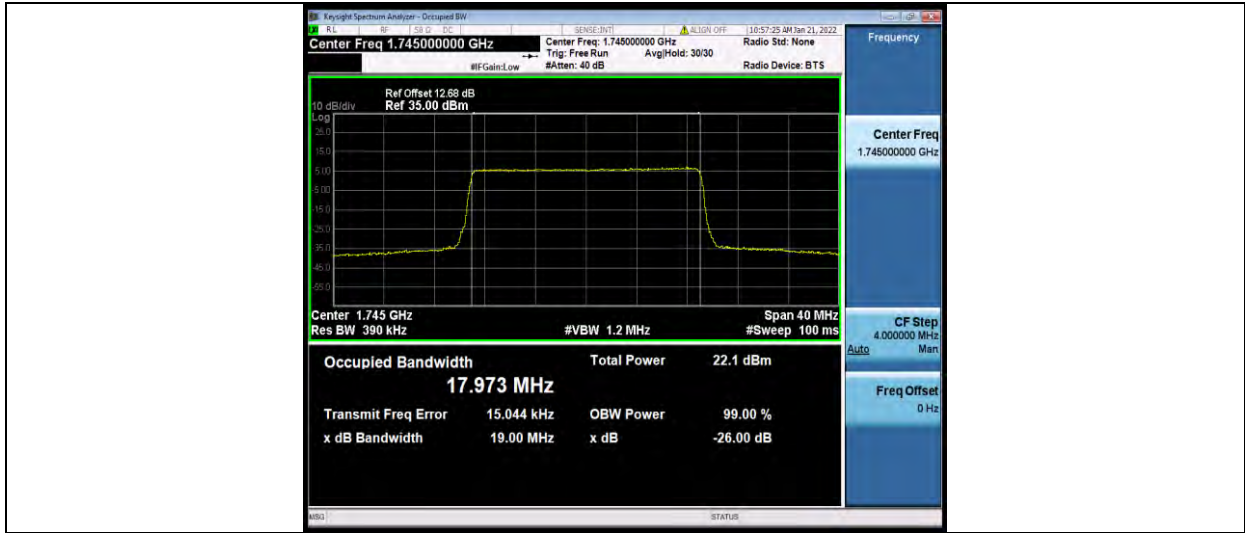

Band4-20MHz-64QAM-20175-100RB#0

Band4-20MHz-64QAM-20300-100RB#0

BUREAU VERITAS

Test Report No.: W7L-P21120038RF05

Test Report No.: W7L-P21120038RF05

BAND EDGE

Test Result

Band	Bandwidth	Modulation	Channel	RB Configuration	Result(dBm)	Verdict
Band4	1.4MHz	QPSK	19957	1RB#0	-26.95	PASS
Band4	1.4MHz	QPSK	19957	6RB#0	-30.27	PASS
Band4	1.4MHz	QPSK	20350	1RB#5	-26.51	PASS
Band4	1.4MHz	QPSK	20350	6RB#0	-29.15	PASS
Band4	1.4MHz	16QAM	19957	1RB#0	-29.18	PASS
Band4	1.4MHz	16QAM	19957	6RB#0	-29.76	PASS
Band4	1.4MHz	16QAM	20350	1RB#5	-31.32	PASS
Band4	1.4MHz	16QAM	20350	6RB#0	-29.13	PASS
Band4	3MHz	QPSK	19965	1RB#0	-20.04	PASS
Band4	3MHz	QPSK	19965	15RB#0	-21.79	PASS
Band4	3MHz	QPSK	20385	1RB#14	-19.44	PASS
Band4	3MHz	QPSK	20385	15RB#0	-22.19	PASS
Band4	3MHz	16QAM	19965	1RB#0	-21.00	PASS
Band4	3MHz	16QAM	19965	15RB#0	-23.10	PASS
Band4	3MHz	16QAM	20385	1RB#14	-20.92	PASS
Band4	3MHz	16QAM	20385	15RB#0	-23.13	PASS
Band4	5MHz	QPSK	19975	1RB#0	-27.52	PASS
Band4	5MHz	QPSK	19975	25RB#0	-26.28	PASS
Band4	5MHz	QPSK	20375	1RB#24	-27.01	PASS
Band4	5MHz	QPSK	20375	25RB#0	-26.25	PASS
Band4	5MHz	16QAM	19975	1RB#0	-28.46	PASS
Band4	5MHz	16QAM	19975	25RB#0	-27.25	PASS
Band4	5MHz	16QAM	20375	1RB#24	-28.53	PASS
Band4	5MHz	16QAM	20375	25RB#0	-26.26	PASS
Band4	10MHz	QPSK	20000	1RB#0	-33.74	PASS
Band4	10MHz	QPSK	20000	50RB#0	-29.73	PASS
Band4	10MHz	QPSK	20350	1RB#49	-32.75	PASS
Band4	10MHz	QPSK	20350	50RB#0	-27.50	PASS
Band4	10MHz	16QAM	20000	1RB#0	-34.71	PASS
Band4	10MHz	16QAM	20000	50RB#0	-30.22	PASS
Band4	10MHz	16QAM	20350	1RB#49	-33.75	PASS
Band4	10MHz	16QAM	20350	50RB#0	-28.49	PASS
Band4	15MHz	QPSK	20025	1RB#0	-33.75	PASS
Band4	15MHz	QPSK	20025	75RB#0	-30.06	PASS
Band4	15MHz	QPSK	20325	1RB#74	-34.11	PASS
Band4	15MHz	QPSK	20325	75RB#0	-26.92	PASS
Band4	15MHz	16QAM	20025	1RB#0	-34.16	PASS
Band4	15MHz	16QAM	20025	75RB#0	-29.92	PASS
Band4	15MHz	16QAM	20325	1RB#74	-35.44	PASS
Band4	15MHz	16QAM	20325	75RB#0	-28.75	PASS
Band4	20MHz	QPSK	20050	1RB#0	-19.62	PASS
Band4	20MHz	QPSK	20050	100RB#0	-31.86	PASS
Band4	20MHz	QPSK	20300	1RB#99	-19.63	PASS
Band4	20MHz	QPSK	20300	100RB#0	-29.40	PASS