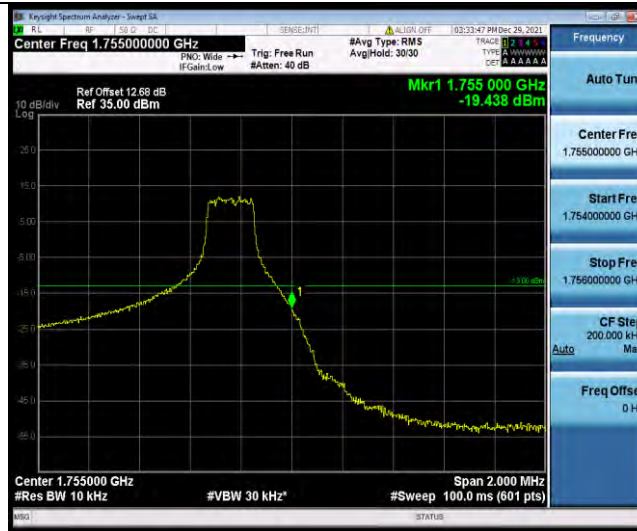

BUREAU VERITAS

Test Report No.: W7L-P21120038RF05

Band4-3MHz-QPSK-20385-15RB#0