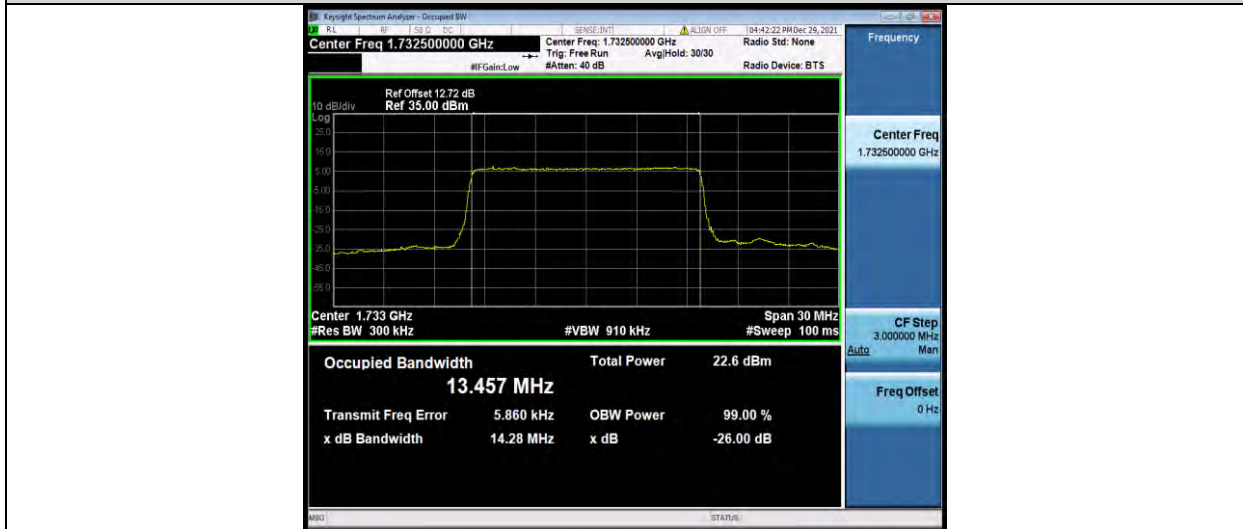

Band4-15MHz-QPSK-20175-75RB#0

Band4-15MHz-QPSK-20325-75RB#0

BUREAU VERITAS

Test Report No.: W7L-P21120038RF05

Band4-15MHz-16QAM-20025-75RB#0

Band4-15MHz-16QAM-20175-75RB#0

Band4-15MHz-16QAM-20325-75RB#0

BUREAU
VERITAS