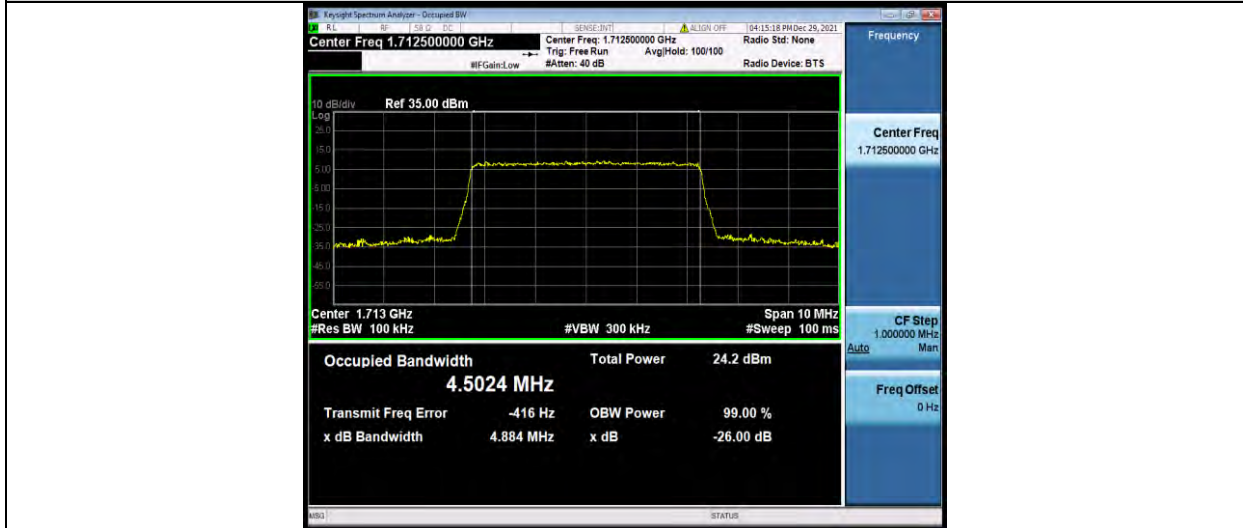

BUREAU VERITAS

Test Report No.: W7L-P21120038RF05

Band4-5MHz-QPSK-19975-25RB#0

Band4-5MHz-QPSK-20175-25RB#0

Band4-5MHz-QPSK-20375-25RB#0

BUREAU VERITAS

Test Report No.: W7L-P21120038RF05

Band4-5MHz-16QAM-19975-25RB#0