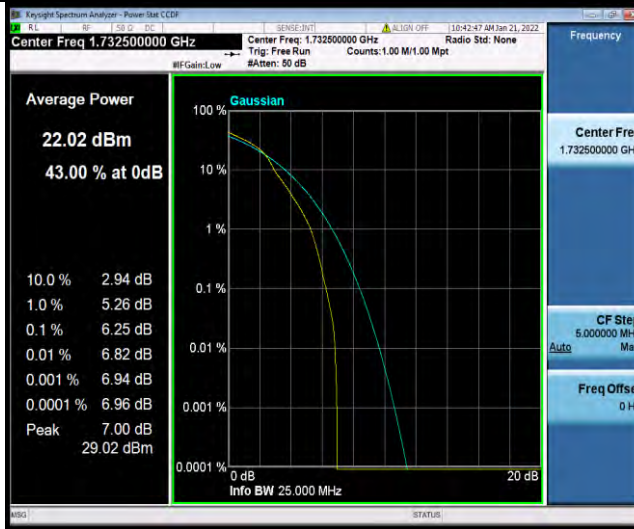

BUREAU VERITAS

Test Report No.: W7L-P21120038RF05

Band4-5MHz-64QAM-20175-25RB#0