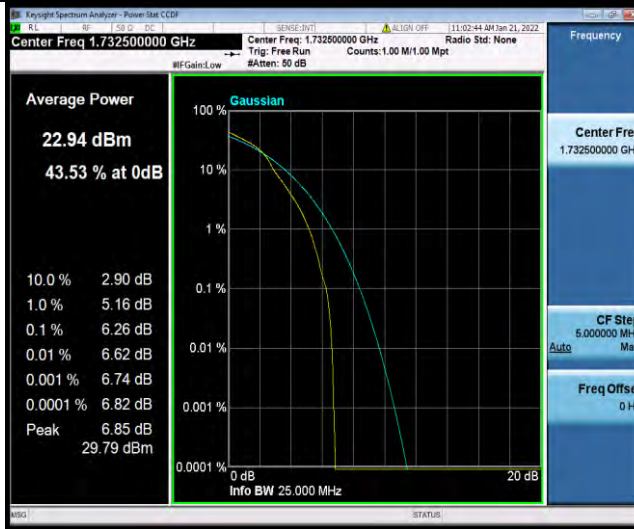

Test Report No.: W7L-P21120038RF05

Band4-20MHz-64QAM-20175-100RB#0

Band4-20MHz-64QAM-20300-1RB#0

Band4-20MHz-64QAM-20300-100RB#0

Test Report No.: W7L-P21120038RF05

26DB BANDWIDTH AND OCCUPIED BANDWIDTH

Test Result