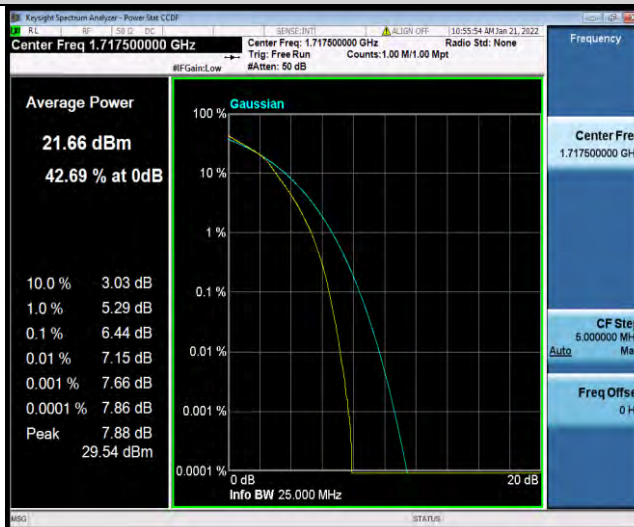

BUREAU
VERITAS

Test Report No.: W7L-P21120038RF05

Band4-15MHz-64QAM-20025-1RB#0

Band4-15MHz-64QAM-20025-75RB#0

Band4-15MHz-64QAM-20175-1RB#0

BUREAU VERITAS

Test Report No.: W7L-P21120038RF05

Band4-15MHz-64QAM-20175-75RB#0