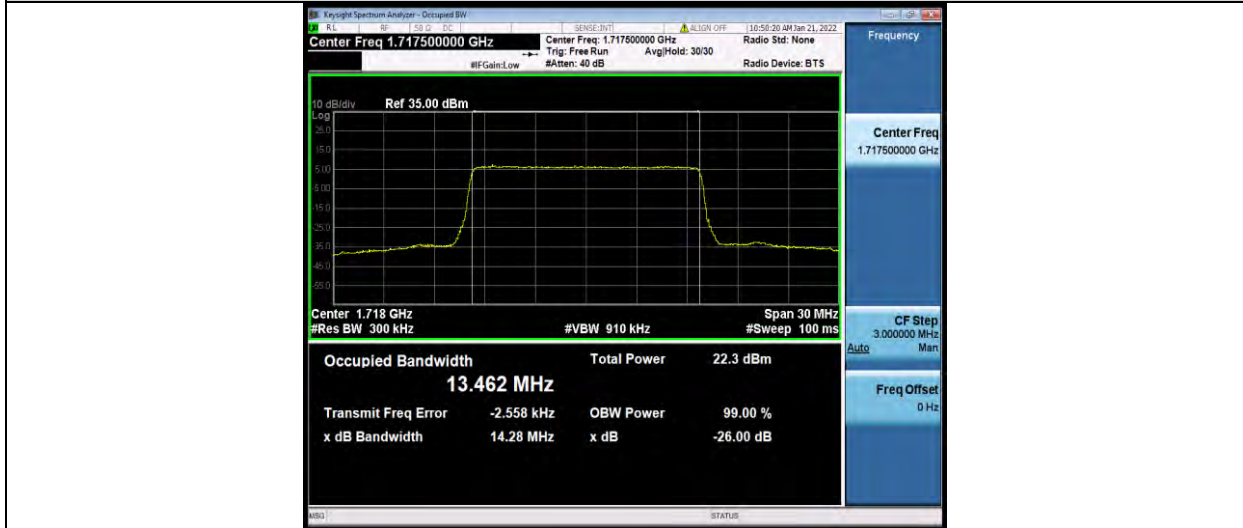

Band4-15MHz-64QAM-20175-75RB#0