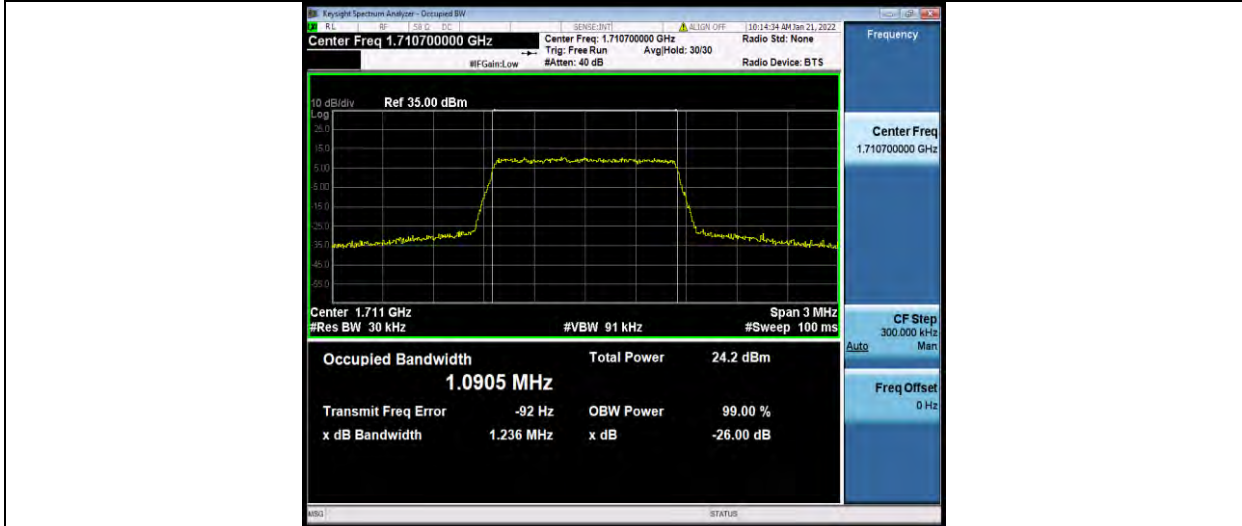

Band4-20MHz-16QAM-20175-100RB#0

Band4-20MHz-16QAM-20300-100RB#0

BUREAU VERITAS

Test Report No.: W7L-P21120038RF05

Band4-1.4MHz-64QAM-19957-6RB#0

Band4-1.4MHz-64QAM-20175-6RB#0

Band4-1.4MHz-64QAM-20393-6RB#0