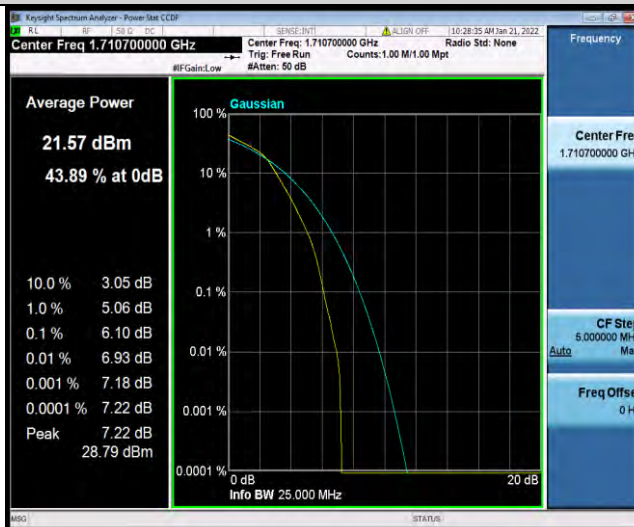

Band4-1.4MHz-64QAM-20175-1RB#0