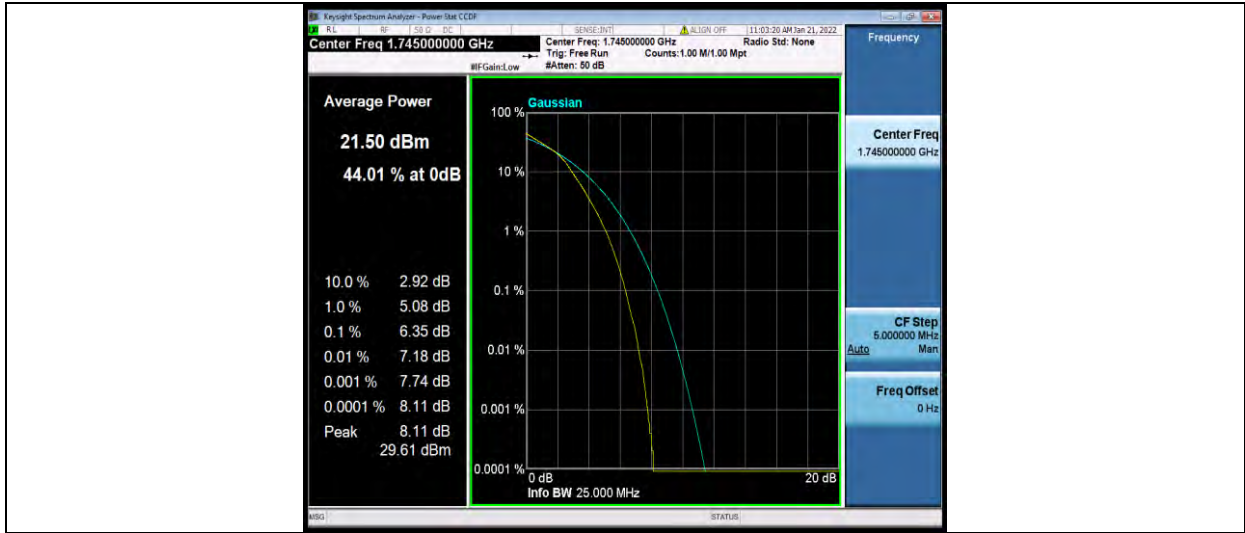

Test Report No.: W7L-P21120038RF05

26DB BANDWIDTH AND OCCUPIED BANDWIDTH

Test Result

Band4	1.4MHz	QPSK	19957	6RB#0	1.0886	1.233	PASS
Band4	1.4MHz	QPSK	20175	6RB#0	1.0891	1.231	PASS
Band4	1.4MHz	QPSK	20393	6RB#0	1.0880	1.226	PASS
Band4	1.4MHz	16QAM	19957	6RB#0	1.0893	1.228	PASS
Band4	1.4MHz	16QAM	20175	6RB#0	1.0910	1.239	PASS
Band4	1.4MHz	16QAM	20393	6RB#0	1.0919	1.243	PASS
Band4	3MHz	QPSK	19965	15RB#0	2.6994	2.975	PASS
Band4	3MHz	QPSK	20175	15RB#0	2.6954	2.938	PASS
Band4	3MHz	QPSK	20385	15RB#0	2.6990	2.949	PASS
Band4	3MHz	16QAM	19965	15RB#0	2.6909	2.965	PASS
Band4	3MHz	16QAM	20175	15RB#0	2.6966	2.963	PASS
Band4	3MHz	16QAM	20385	15RB#0	2.6982	2.974	PASS
Band4	5MHz	QPSK	19975	25RB#0	4.4985	4.886	PASS
Band4	5MHz	QPSK	20175	25RB#0	4.4944	4.862	PASS
Band4	5MHz	QPSK	20375	25RB#0	4.4908	4.882	PASS
Band4	5MHz	16QAM	19975	25RB#0	4.5024	4.884	PASS
Band4	5MHz	16QAM	20175	25RB#0	4.4958	4.863	PASS
Band4	5MHz	16QAM	20375	25RB#0	4.5021	4.906	PASS
Band4	10MHz	QPSK	20000	50RB#0	8.9916	9.581	PASS
Band4	10MHz	QPSK	20175	50RB#0	8.9851	9.549	PASS
Band4	10MHz	QPSK	20350	50RB#0	8.9954	9.592	PASS
Band4	10MHz	16QAM	20000	50RB#0	8.9657	9.574	PASS
Band4	10MHz	16QAM	20175	50RB#0	8.9711	9.571	PASS
Band4	10MHz	16QAM	20350	50RB#0	8.9775	9.611	PASS
Band4	15MHz	QPSK	20025	75RB#0	13.474	14.33	PASS
Band4	15MHz	QPSK	20175	75RB#0	13.489	14.32	PASS
Band4	15MHz	QPSK	20325	75RB#0	13.463	14.35	PASS
Band4	15MHz	16QAM	20025	75RB#0	13.453	14.27	PASS
Band4	15MHz	16QAM	20175	75RB#0	13.457	14.28	PASS