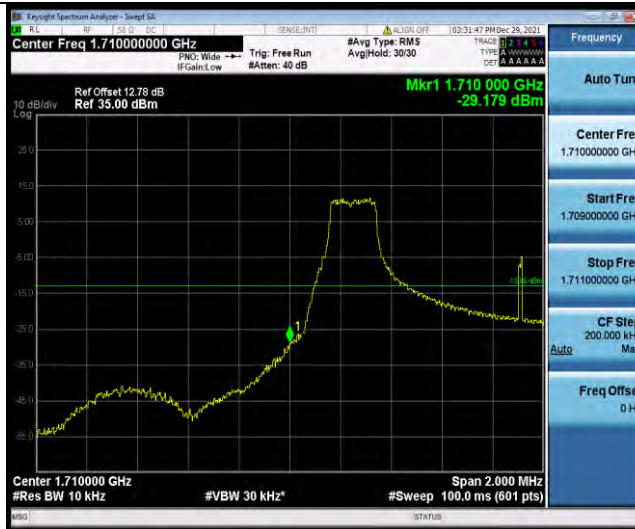

BUREAU VERITAS

Test Report No.: W7L-P21120038RF05

Band4-1.4MHz-16QAM-19957-6RB#0