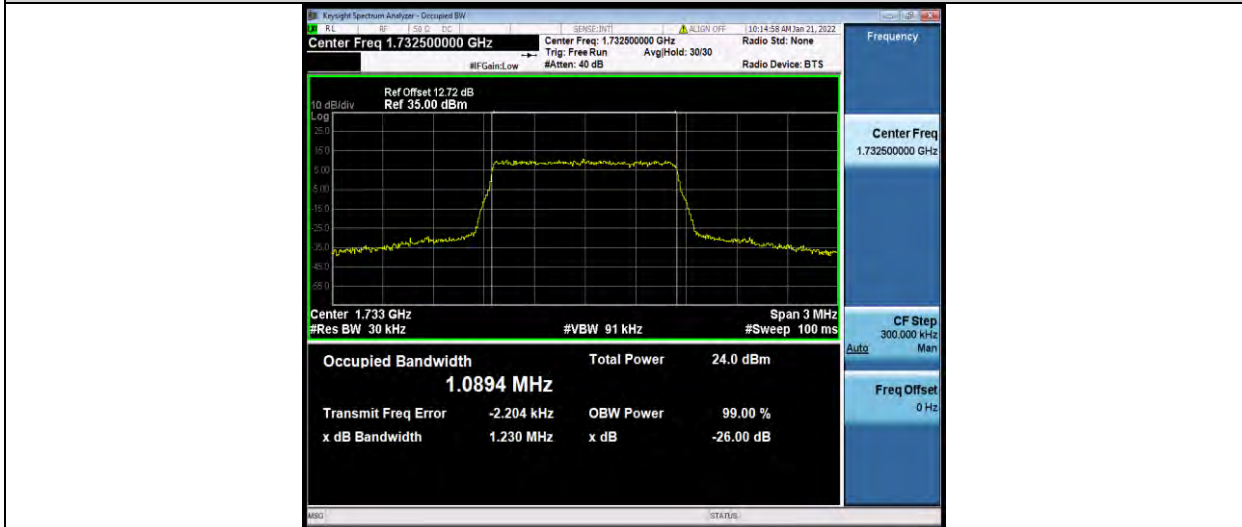

Band4-20MHz-16QAM-20175-100RB#0

Band4-20MHz-16QAM-20300-100RB#0

BUREAU VERITAS

Test Report No.: W7L-P21120038RF05

Band4-1.4MHz-64QAM-19957-6RB#0

Band4-1.4MHz-64QAM-20175-6RB#0

Band4-1.4MHz-64QAM-20393-6RB#0