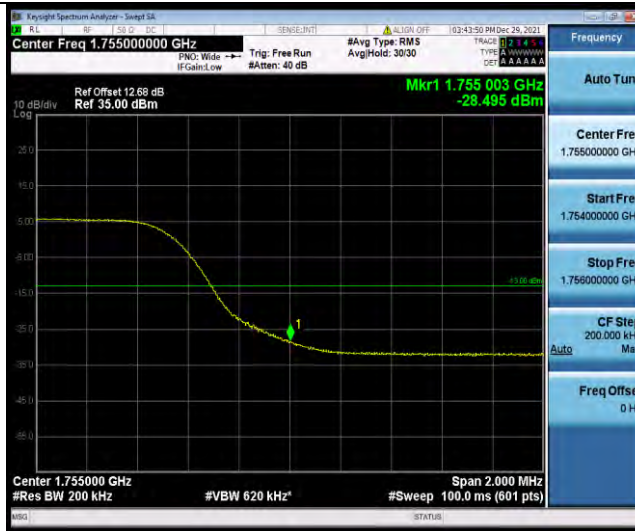

Test Report No.: W7L-P21120038RF05

Band4-10MHz-16QAM-20000-50RB#0

Band4-10MHz-16QAM-20350-1RB#49

Band4-10MHz-16QAM-20350-50RB#0

BUREAU VERITAS

Test Report No.: W7L-P21120038RF05

Band4-15MHz-QPSK-20025-1RB#0