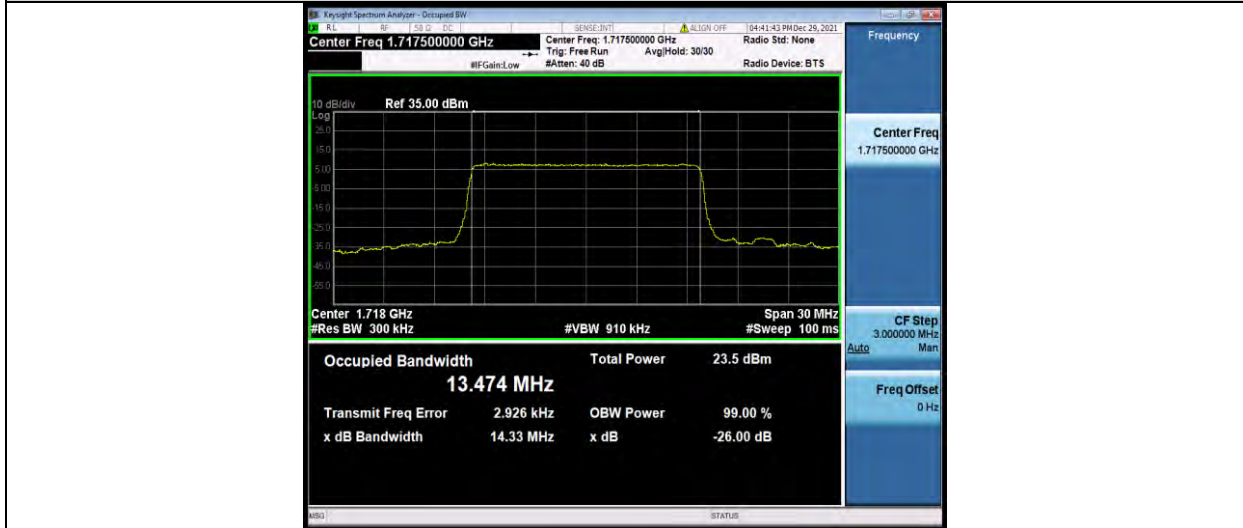

Test Report No.: W7L-P21120038RF05

Band4-10MHz-16QAM-20000-50RB#0

Band4-10MHz-16QAM-20175-50RB#0

Band4-10MHz-16QAM-20350-50RB#0

BUREAU VERITAS

Test Report No.: W7L-P21120038RF05

Band4-15MHz-QPSK-20025-75RB#0