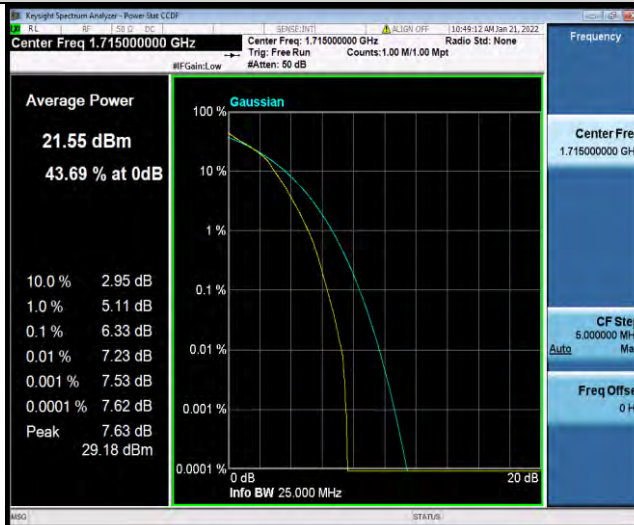

Band4-10MHz-64QAM-20175-1RB#0