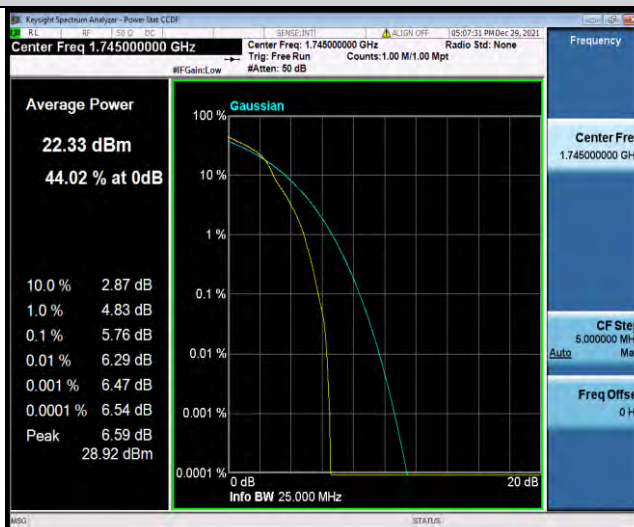

BUREAU VERITAS

Test Report No.: W7L-P21120038RF05

Band4-20MHz-16QAM-20050-1RB#0

Band4-20MHz-16QAM-20050-100RB#0

Band4-20MHz-16QAM-20175-1RB#0

BUREAU VERITAS

Test Report No.: W7L-P21120038RF05

BUREAU VERITAS