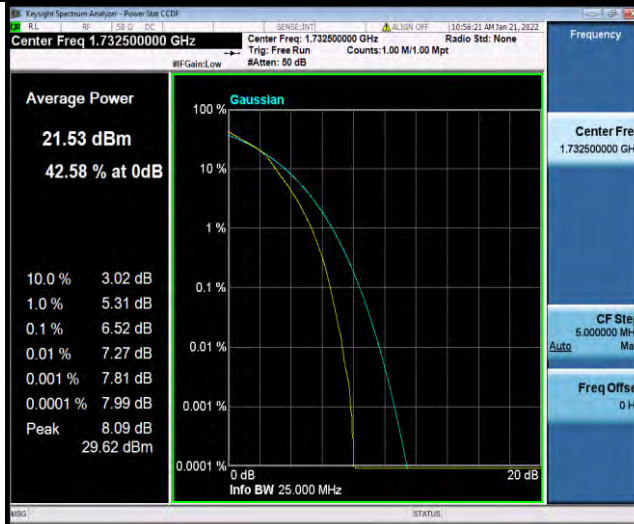

BUREAU
VERITAS

Test Report No.: W7L-P21120038RF05

Band4-15MHz-64QAM-20025-1RB#0

Band4-15MHz-64QAM-20025-75RB#0

Band4-15MHz-64QAM-20175-1RB#0

BUREAU VERITAS

Test Report No.: W7L-P21120038RF05

Band4-15MHz-64QAM-20175-75RB#0