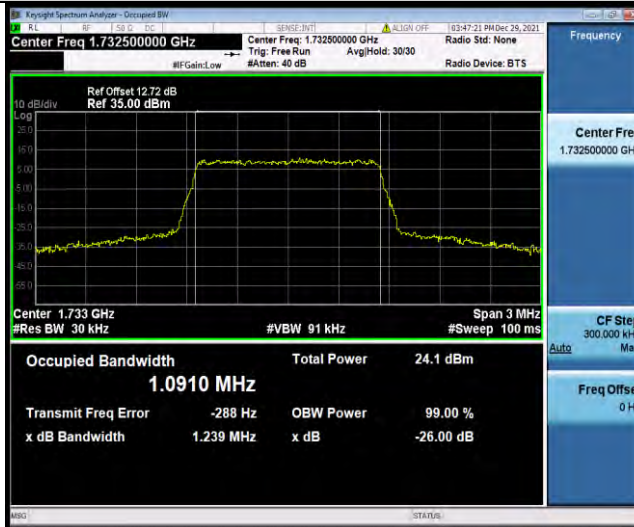

Test Graphs

BUREAU VERITAS

Test Report No.: W7L-P21120038RF05

Band4-1.4MHz-16QAM-19957-6RB#0

Band4-1.4MHz-16QAM-20175-6RB#0

Band4-1.4MHz-16QAM-20393-6RB#0

BUREAU VERITAS

Test Report No.: W7L-P21120038RF05