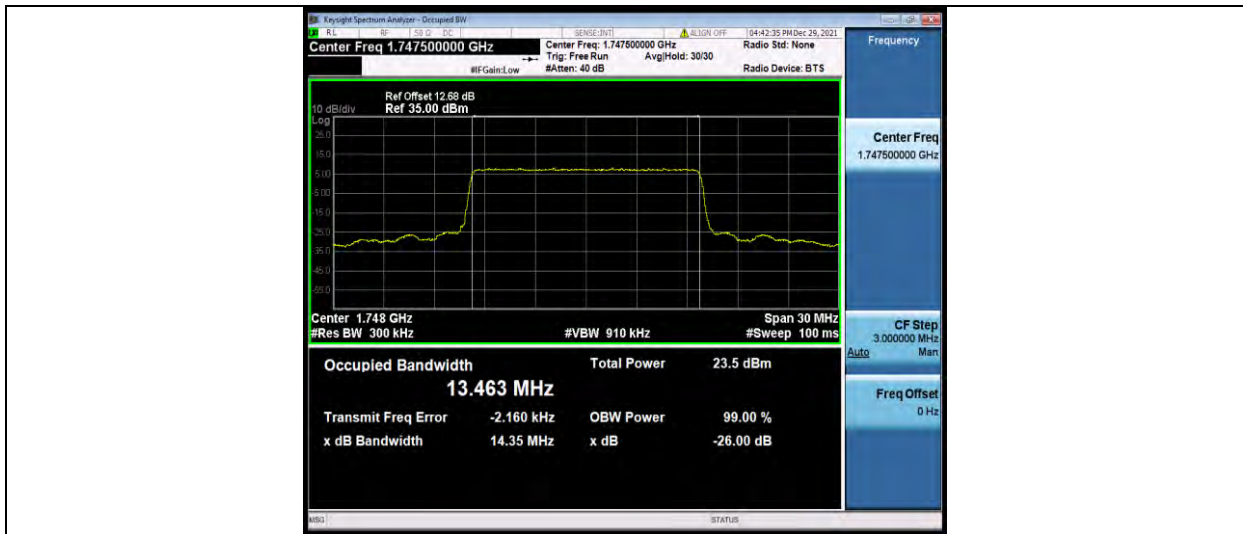

Band4-15MHz-QPSK-20175-75RB#0

Band4-15MHz-QPSK-20325-75RB#0

BUREAU VERITAS

Test Report No.: W7L-P21120038RF05

Band4-15MHz-16QAM-20025-75RB#0

Band4-15MHz-16QAM-20175-75RB#0

Band4-15MHz-16QAM-20325-75RB#0

BUREAU
VERITAS