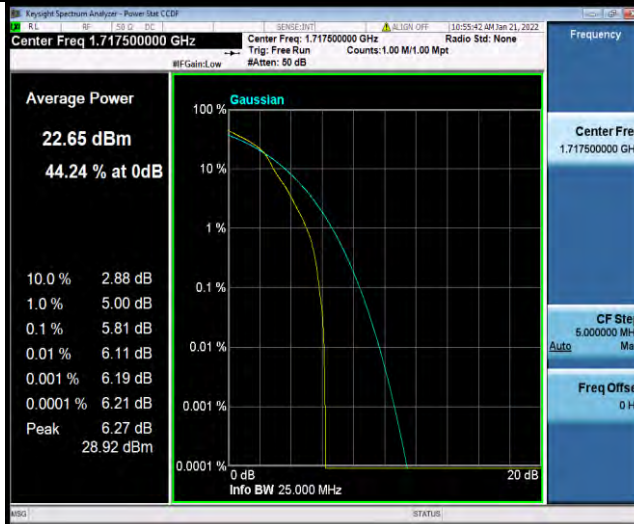

Band4-15MHz-64QAM-20025-75RB#0