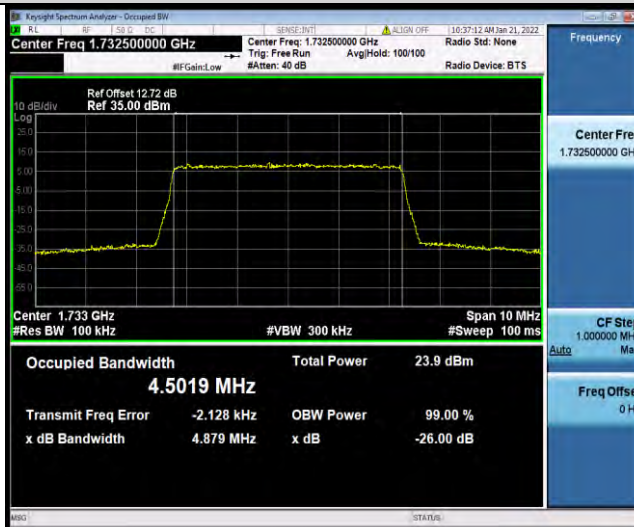

Band4-5MHz-64QAM-20375-25RB#0