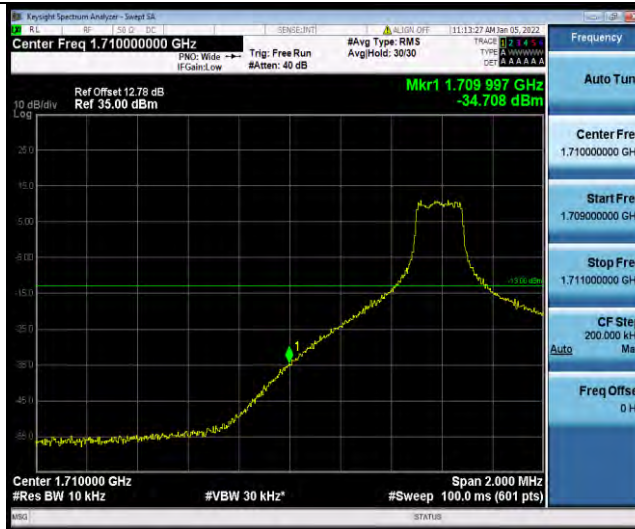

BUREAU VERITAS

Test Report No.: W7L-P21120038RF05

Band4-10MHz-16QAM-20000-50RB#0