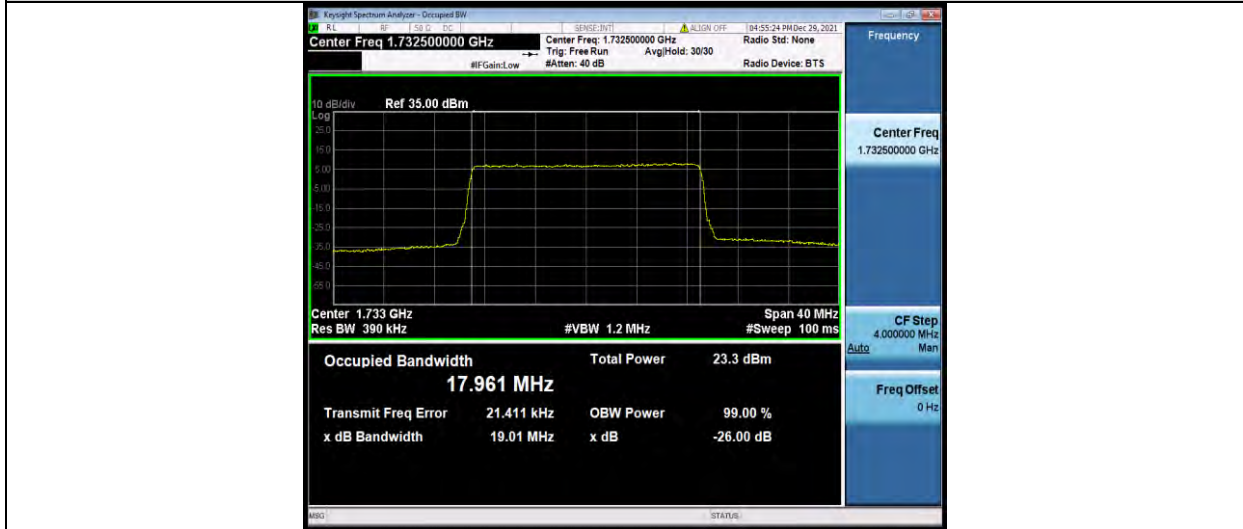

Band4-20MHz-QPSK-20300-100RB#0