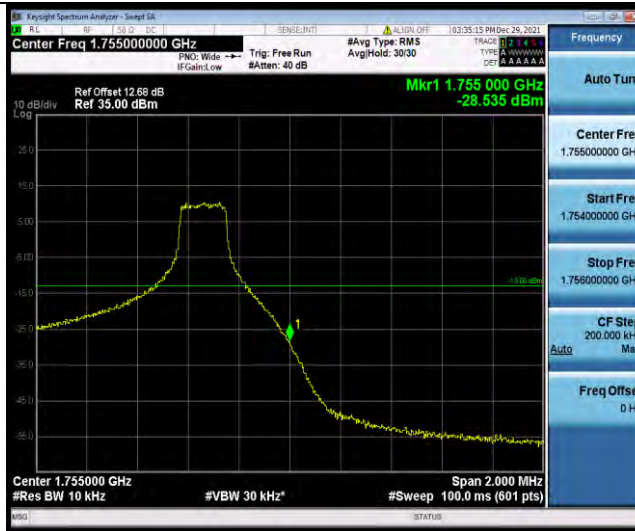

BUREAU VERITAS

Test Report No.: W7L-P21120038RF05

Band4-5MHz-16QAM-19975-1RB#0

Band4-5MHz-16QAM-19975-25RB#0

Band4-5MHz-16QAM-20375-1RB#24

BUREAU VERITAS

Test Report No.: W7L-P21120038RF05

Band4-5MHz-16QAM-20375-25RB#0