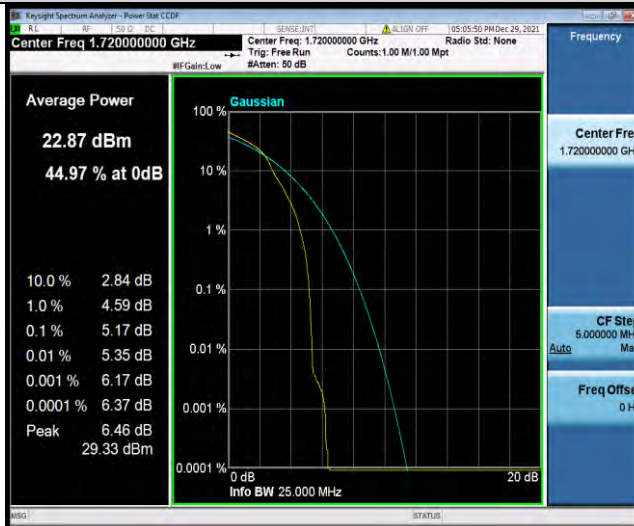

BUREAU VERITAS

Test Report No.: W7L-P21120038RF05

Band4-20MHz-16QAM-20050-1RB#0

Band4-20MHz-16QAM-20050-100RB#0

Band4-20MHz-16QAM-20175-1RB#0

BUREAU VERITAS

Test Report No.: W7L-P21120038RF05

BUREAU VERITAS