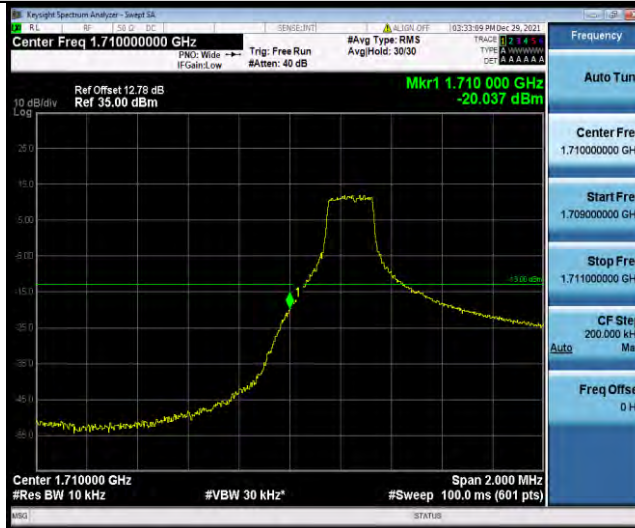

Test Report No.: W7L-P21120038RF05

Band4-1.4MHz-16QAM-19957-6RB#0

Band4-1.4MHz-16QAM-20350-1RB#5

Band4-1.4MHz-16QAM-20350-6RB#0

BUREAU VERITAS

Test Report No.: W7L-P21120038RF05

Band4-3MHz-QPSK-19965-1RB#0

Band4-3MHz-QPSK-19965-15RB#0