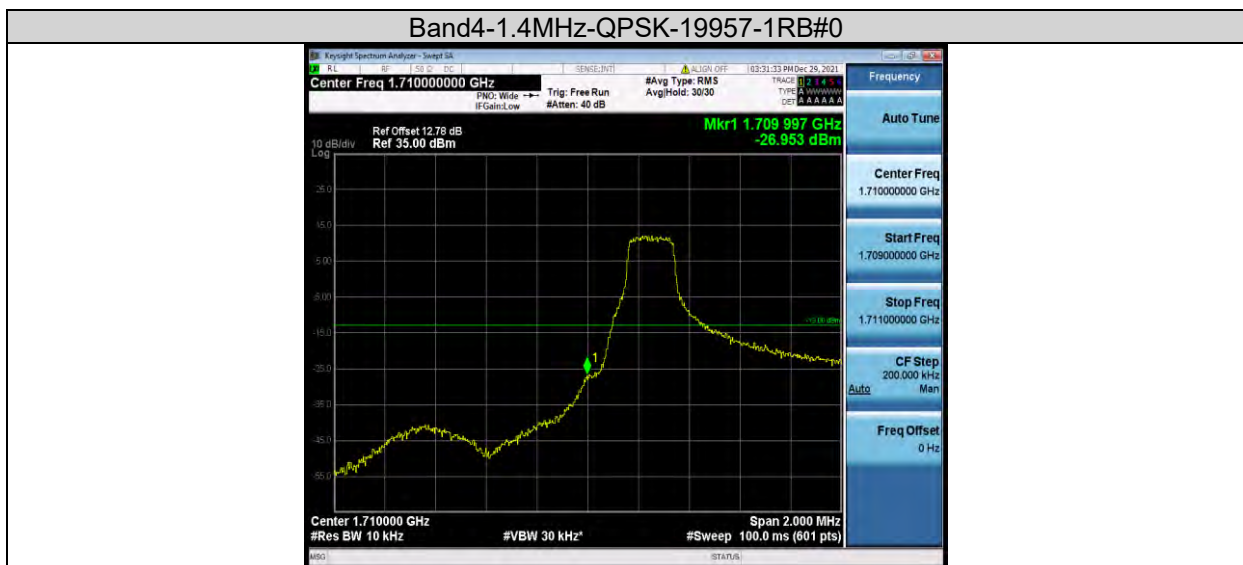

BUREAU
VERITAS

Test Report No.: W7L-P21120038RF05

Band4	20MHz	16QAM	20050	1RB#0	-20.00	PASS
Band4	20MHz	16QAM	20050	100RB#0	-31.41	PASS
Band4	20MHz	16QAM	20300	1RB#99	-19.68	PASS
Band4	20MHz	16QAM	20300	100RB#0	-30.01	PASS
Band4	1.4MHz	64QAM	19957	1RB#0	-28.59	PASS
Band4	1.4MHz	64QAM	19957	6RB#0	-31.09	PASS
Band4	1.4MHz	64QAM	20350	1RB#5	-30.88	PASS
Band4	1.4MHz	64QAM	20350	6RB#0	-32.73	PASS
Band4	3MHz	64QAM	19965	1RB#0	-20.27	PASS
Band4	3MHz	64QAM	19965	15RB#0	-23.05	PASS
Band4	3MHz	64QAM	20385	1RB#14	-21.13	PASS
Band4	3MHz	64QAM	20385	15RB#0	-23.38	PASS
Band4	5MHz	64QAM	19975	1RB#0	-28.87	PASS
Band4	5MHz	64QAM	19975	25RB#0	-27.40	PASS
Band4	5MHz	64QAM	20375	1RB#24	-29.45	PASS
Band4	5MHz	64QAM	20375	25RB#0	-28.21	PASS
Band4	10MHz	64QAM	20000	1RB#49	-50.63	PASS
Band4	10MHz	64QAM	20000	50RB#0	-30.37	PASS
Band4	10MHz	64QAM	20350	1RB#0	-52.62	PASS
Band4	10MHz	64QAM	20350	50RB#0	-30.16	PASS
Band4	15MHz	64QAM	20025	1RB#0	-34.62	PASS
Band4	15MHz	64QAM	20025	75RB#0	-30.55	PASS
Band4	15MHz	64QAM	20325	1RB#74	-35.97	PASS
Band4	15MHz	64QAM	20325	75RB#0	-30.86	PASS
Band4	20MHz	64QAM	20050	1RB#0	-19.89	PASS
Band4	20MHz	64QAM	20050	100RB#0	-31.28	PASS
Band4	20MHz	64QAM	20300	1RB#99	-20.26	PASS
Band4	20MHz	64QAM	20300	100RB#0	-31.49	PASS

Test Graphs