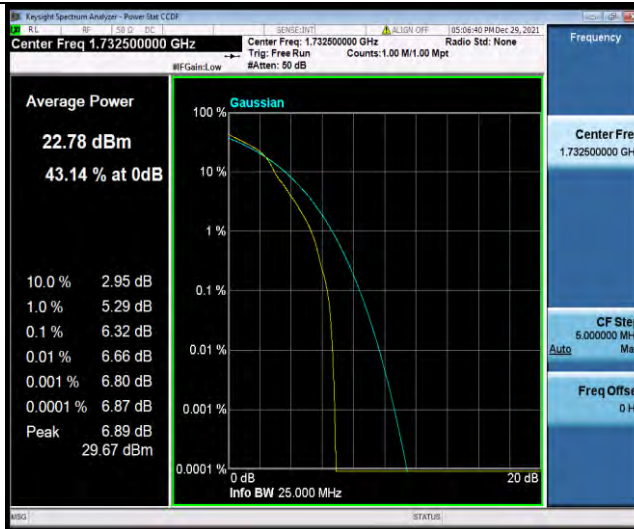

BUREAU VERITAS

Test Report No.: W7L-P21120038RF05

Band4-20MHz-16QAM-20050-1RB#0

Band4-20MHz-16QAM-20050-100RB#0

Band4-20MHz-16QAM-20175-1RB#0

BUREAU VERITAS

Test Report No.: W7L-P21120038RF05

BUREAU VERITAS