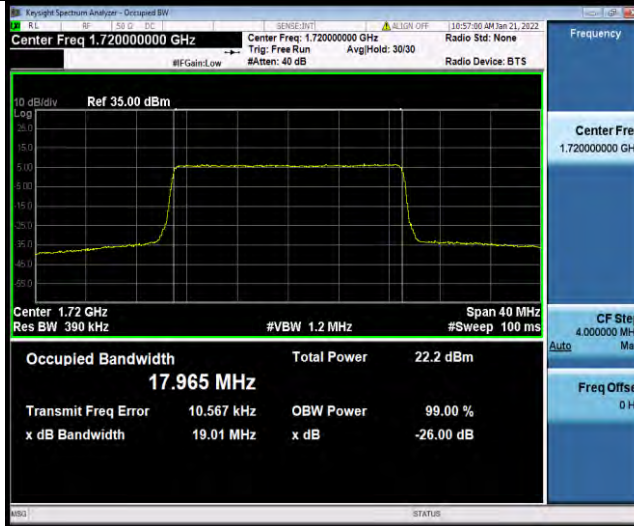

Test Report No.: W7L-P21120038RF05

Band4-15MHz-64QAM-20025-75RB#0

Band4-15MHz-64QAM-20175-75RB#0

Band4-15MHz-64QAM-20325-75RB#0

BUREAU VERITAS

Test Report No.: W7L-P21120038RF05

Band4-20MHz-64QAM-20050-100RB#0