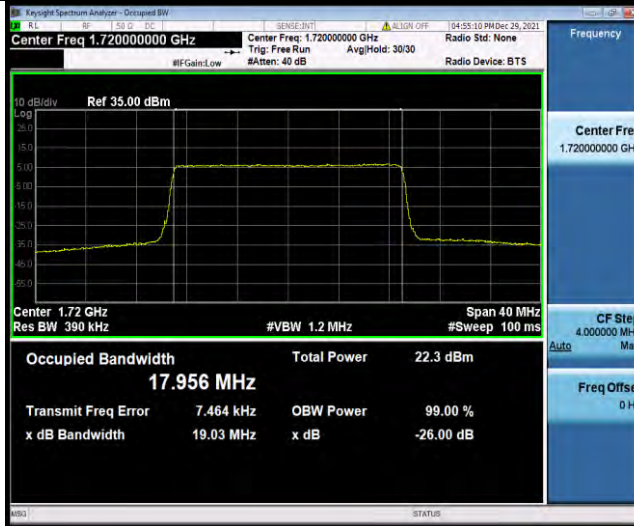

Test Report No.: W7L-P21120038RF05

Band4-20MHz-QPSK-20050-100RB#0

Band4-20MHz-QPSK-20175-100RB#0

Band4-20MHz-QPSK-20300-100RB#0

BUREAU
VERITAS

Test Report No.: W7L-P21120038RF05

Band4-20MHz-16QAM-20050-100RB#0