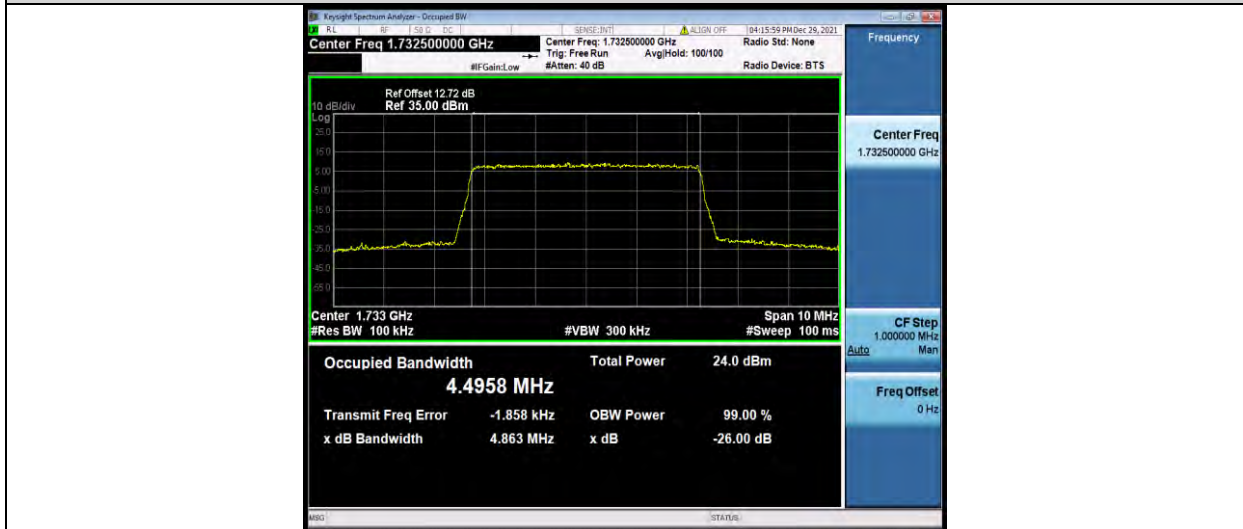

Band4-5MHz-16QAM-20375-25RB#0