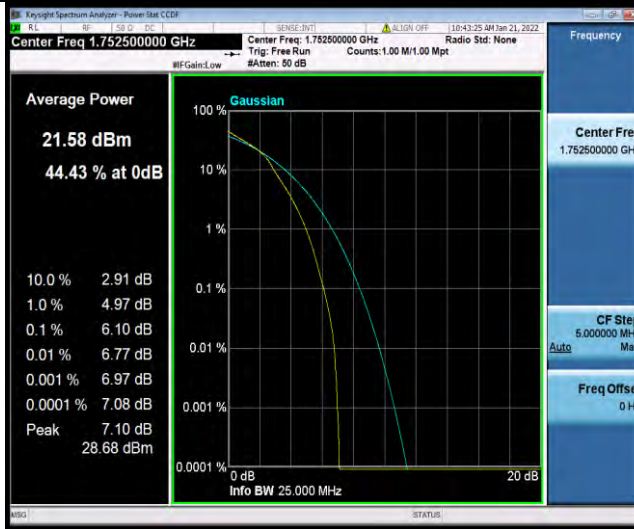

Band4-5MHz-64QAM-20175-1RB#0

BUREAU VERITAS

Test Report No.: W7L-P21120038RF05

Band4-5MHz-64QAM-20175-25RB#0

Band4-5MHz-64QAM-20375-1RB#0

Band4-5MHz-64QAM-20375-25RB#0

BUREAU VERITAS

Test Report No.: W7L-P21120038RF05