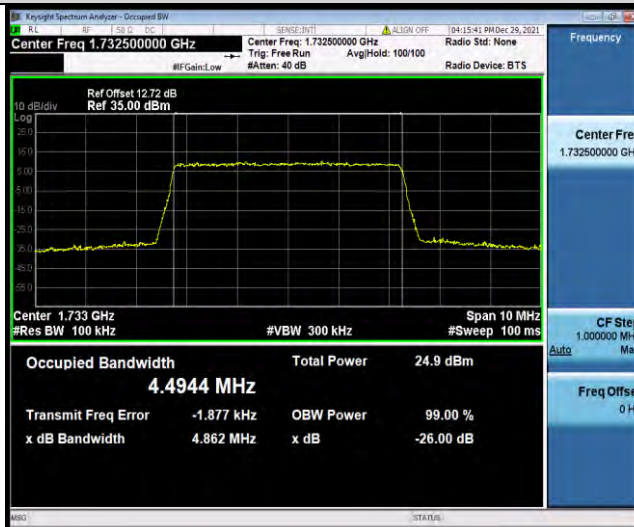

BUREAU VERITAS

Test Report No.: W7L-P21120038RF05

Band4-5MHz-QPSK-19975-25RB#0

Band4-5MHz-QPSK-20175-25RB#0

Band4-5MHz-QPSK-20375-25RB#0

BUREAU VERITAS

Test Report No.: W7L-P21120038RF05

Band4-5MHz-16QAM-19975-25RB#0