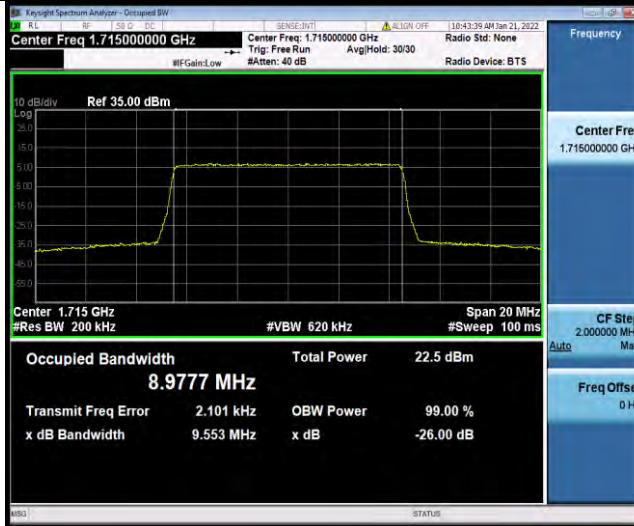

Band4-5MHz-64QAM-20175-25RB#0

Band4-5MHz-64QAM-20375-25RB#0

BUREAU VERITAS

Test Report No.: W7L-P21120038RF05

Band4-10MHz-64QAM-20000-50RB#0

Band4-10MHz-64QAM-20175-50RB#0

Band4-10MHz-64QAM-20350-50RB#0

BUREAU VERITAS