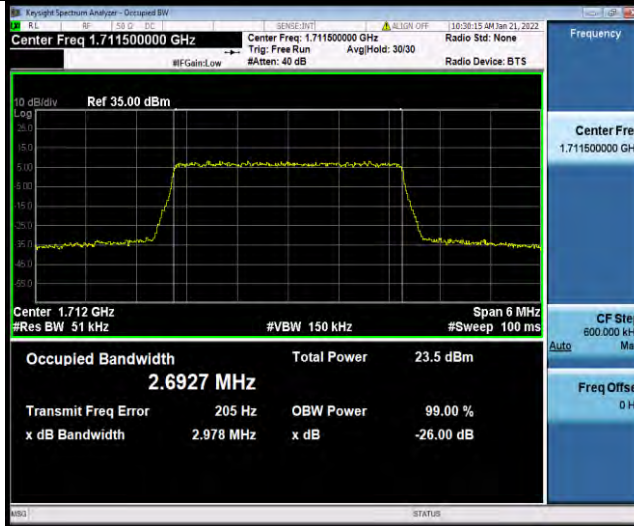

Band4-3MHz-64QAM-20175-15RB#0