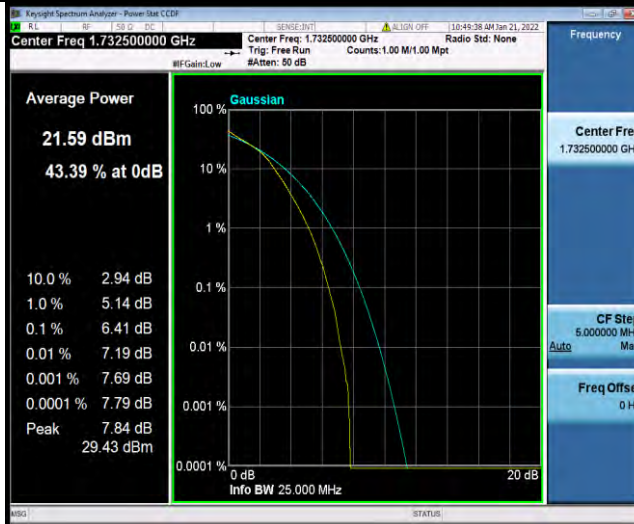

Band4-10MHz-64QAM-20000-1RB#0

Band4-10MHz-64QAM-20000-50RB#0

Band4-10MHz-64QAM-20175-1RB#0

BUREAU VERITAS

Test Report No.: W7L-P21120038RF05

Band4-10MHz-64QAM-20175-50RB#0

Band4-10MHz-64QAM-20350-1RB#0

Band4-10MHz-64QAM-20350-50RB#0