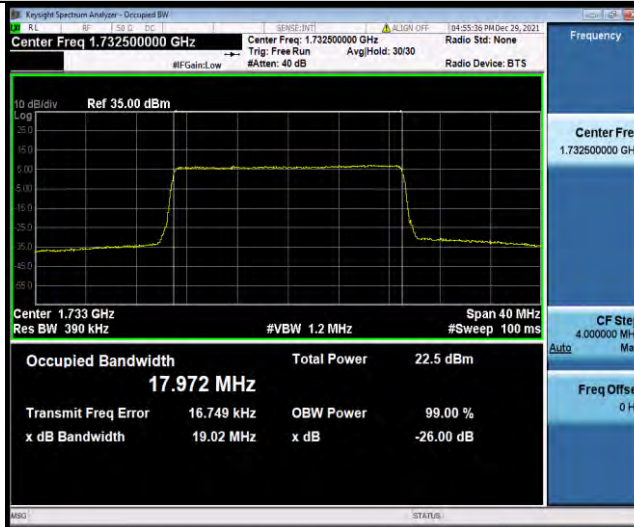

Band4-20MHz-16QAM-20300-100RB#0