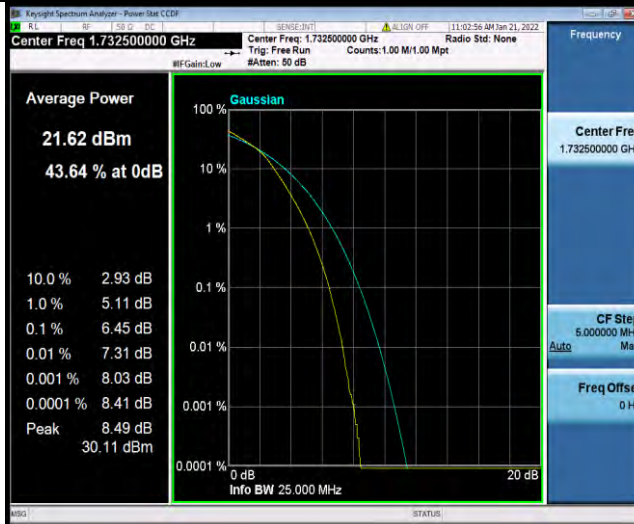

Test Report No.: W7L-P21120038RF05

Band4-20MHz-64QAM-20175-100RB#0

Band4-20MHz-64QAM-20300-1RB#0

Band4-20MHz-64QAM-20300-100RB#0

Test Report No.: W7L-P21120038RF05

26DB BANDWIDTH AND OCCUPIED BANDWIDTH

Test Result