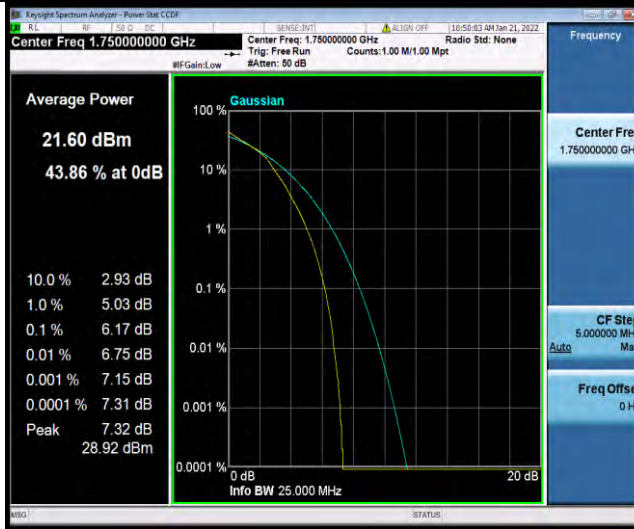

BUREAU
VERITAS

Test Report No.: W7L-P21120038RF05

Band4-15MHz-64QAM-20025-1RB#0