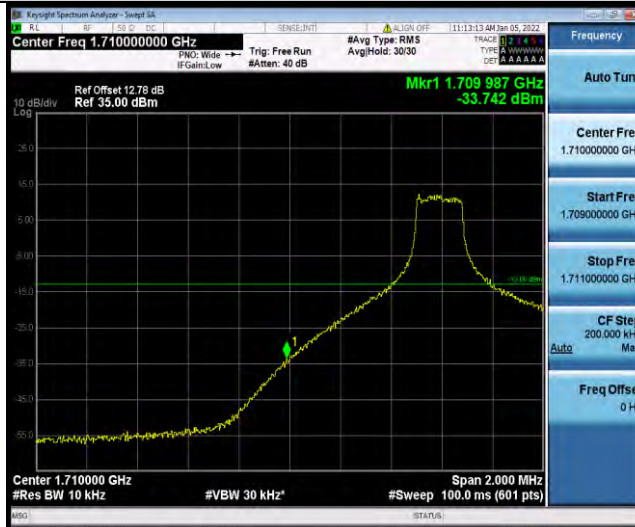

Band4-10MHz-QPSK-20000-50RB#0