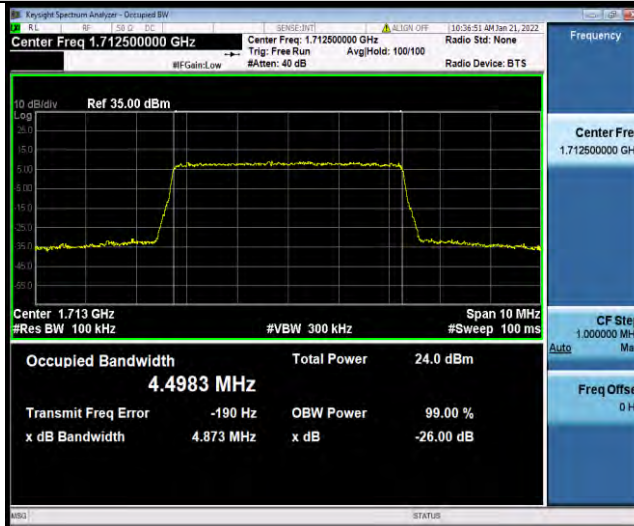

BUREAU VERITAS

Test Report No.: W7L-P21120038RF05

Band4-3MHz-64QAM-19965-15RB#0

Band4-3MHz-64QAM-20175-15RB#0

Band4-3MHz-64QAM-20385-15RB#0

BUREAU VERITAS

Test Report No.: W7L-P21120038RF05

Band4-5MHz-64QAM-19975-25RB#0