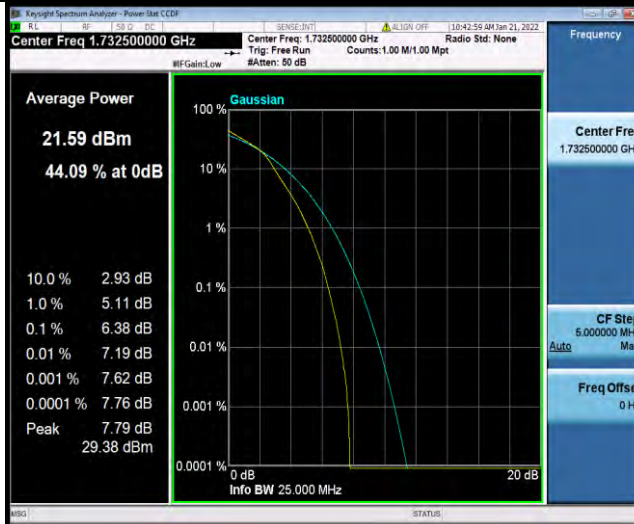

Band4-5MHz-64QAM-20175-1RB#0

BUREAU VERITAS

Test Report No.: W7L-P21120038RF05

Band4-5MHz-64QAM-20175-25RB#0

Band4-5MHz-64QAM-20375-1RB#0

Band4-5MHz-64QAM-20375-25RB#0

BUREAU VERITAS

Test Report No.: W7L-P21120038RF05