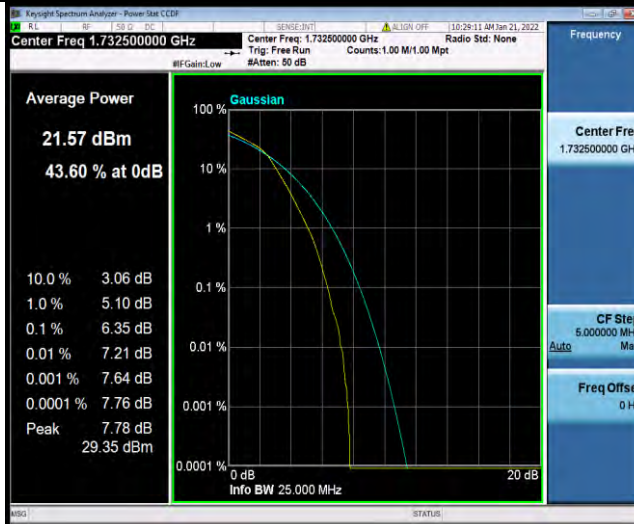

Test Report No.: W7L-P21120038RF05

Band4-1.4MHz-64QAM-19957-1RB#0

Band4-1.4MHz-64QAM-19957-6RB#0

Band4-1.4MHz-64QAM-20175-1RB#0

BUREAU VERITAS

Test Report No.: W7L-P21120038RF05

Band4-1.4MHz-64QAM-20175-6RB#0