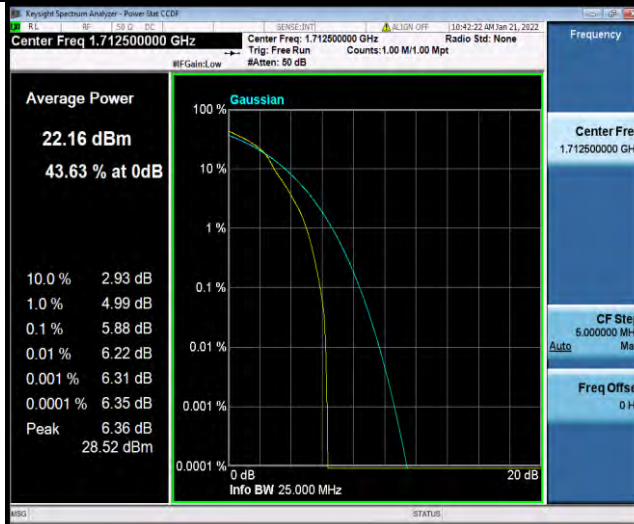

Test Report No.: W7L-P21120038RF05

Band4-3MHz-64QAM-20175-15RB#0

Band4-3MHz-64QAM-20385-1RB#0

Band4-3MHz-64QAM-20385-15RB#0

BUREAU VERITAS

Test Report No.: W7L-P21120038RF05

Band4-5MHz-64QAM-19975-1RB#0

Band4-5MHz-64QAM-19975-25RB#0