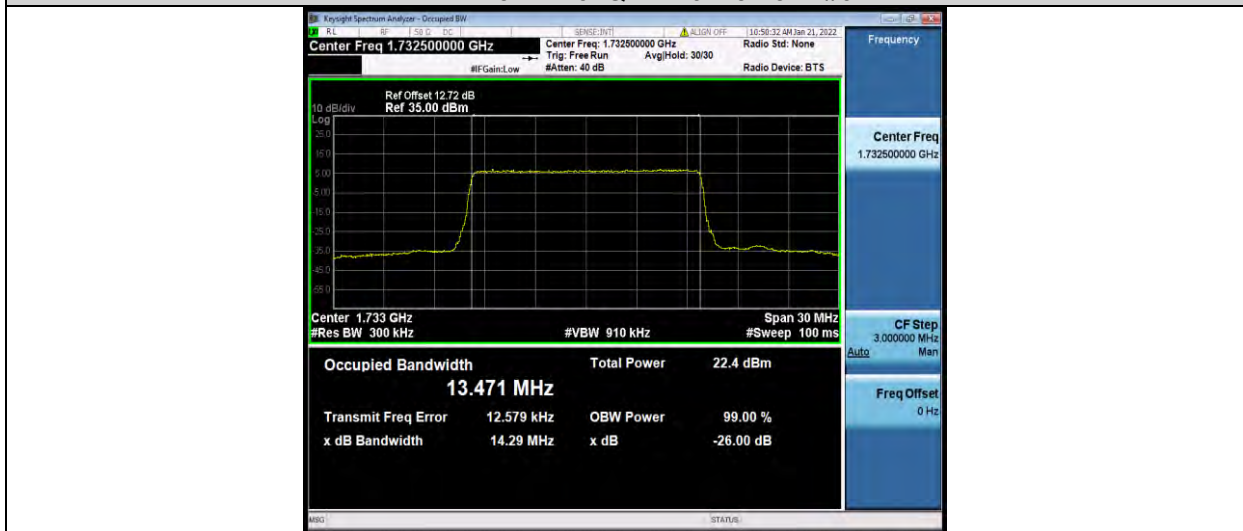

Band4-15MHz-64QAM-20325-75RB#0