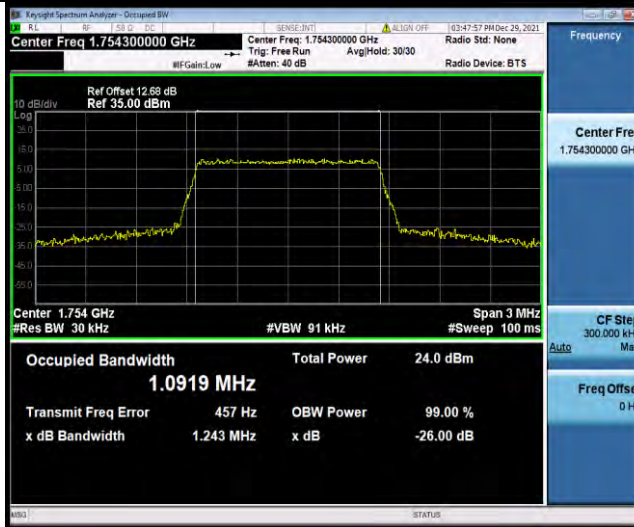

Test Graphs

BUREAU VERITAS

Test Report No.: W7L-P21120038RF05

Band4-1.4MHz-16QAM-19957-6RB#0

Band4-1.4MHz-16QAM-20175-6RB#0

Band4-1.4MHz-16QAM-20393-6RB#0

BUREAU VERITAS

Test Report No.: W7L-P21120038RF05