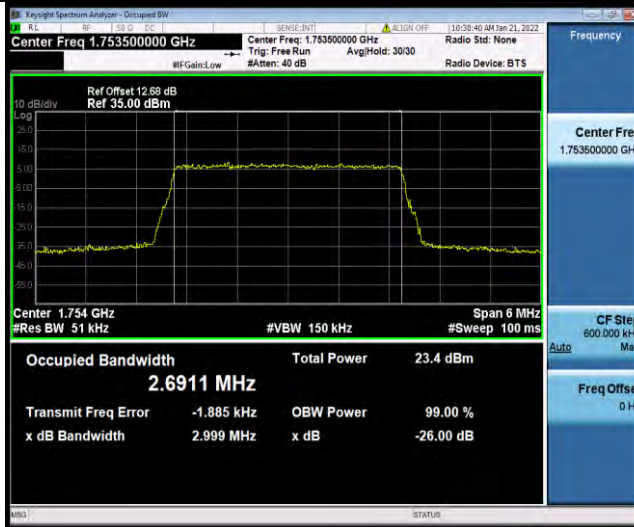

BUREAU VERITAS

Test Report No.: W7L-P21120038RF05

Band4-3MHz-64QAM-19965-15RB#0

Band4-3MHz-64QAM-20175-15RB#0

Band4-3MHz-64QAM-20385-15RB#0

BUREAU VERITAS

Test Report No.: W7L-P21120038RF05

Band4-5MHz-64QAM-19975-25RB#0