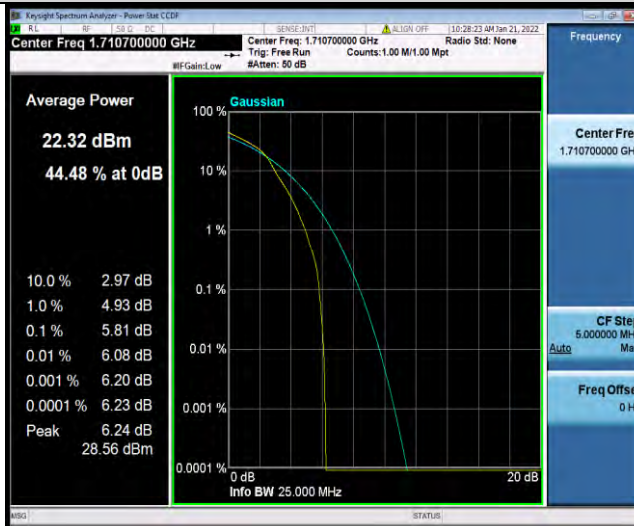

Band4-1.4MHz-64QAM-19957-6RB#0