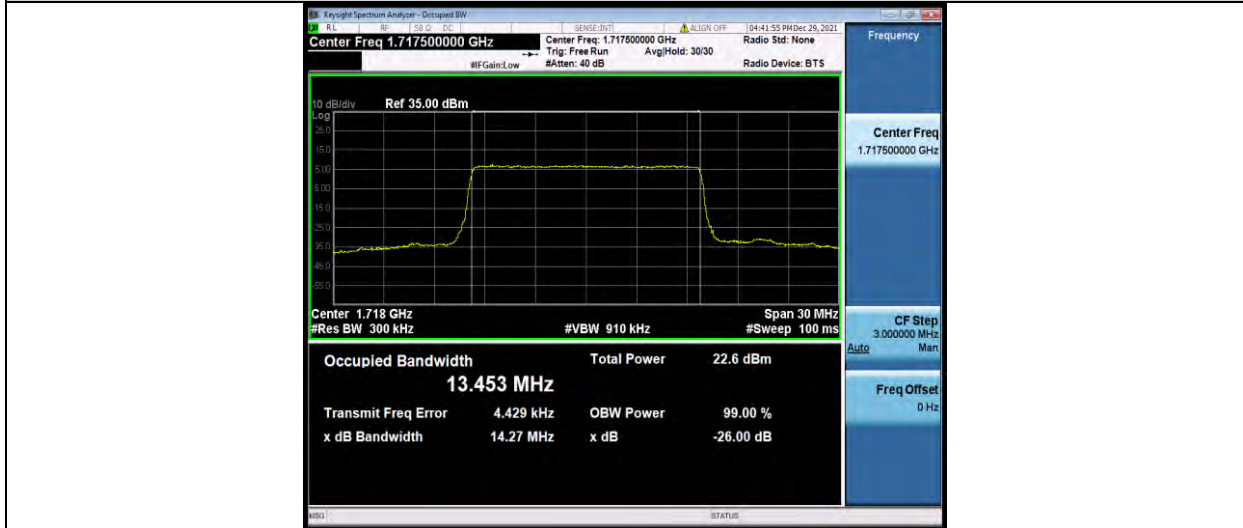

Band4-15MHz-QPSK-20175-75RB#0

Band4-15MHz-QPSK-20325-75RB#0

BUREAU VERITAS

Test Report No.: W7L-P21120038RF05

Band4-15MHz-16QAM-20025-75RB#0

Band4-15MHz-16QAM-20175-75RB#0

Band4-15MHz-16QAM-20325-75RB#0

BUREAU
VERITAS