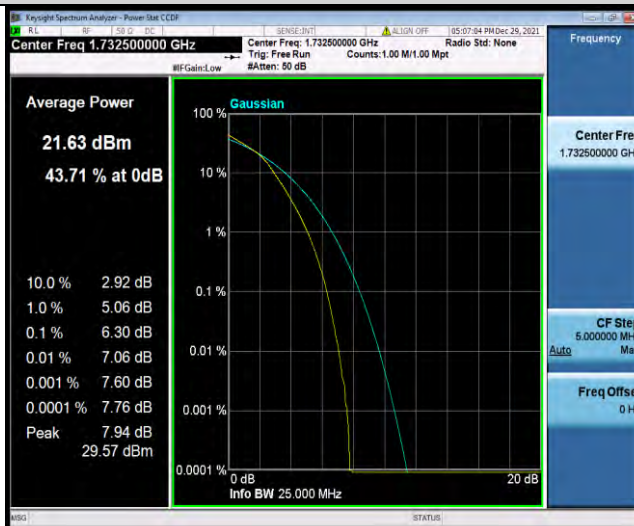

BUREAU VERITAS

Test Report No.: W7L-P21120038RF05

Band4-20MHz-16QAM-20050-1RB#0

Band4-20MHz-16QAM-20050-100RB#0

Band4-20MHz-16QAM-20175-1RB#0

BUREAU VERITAS

Test Report No.: W7L-P21120038RF05

BUREAU VERITAS