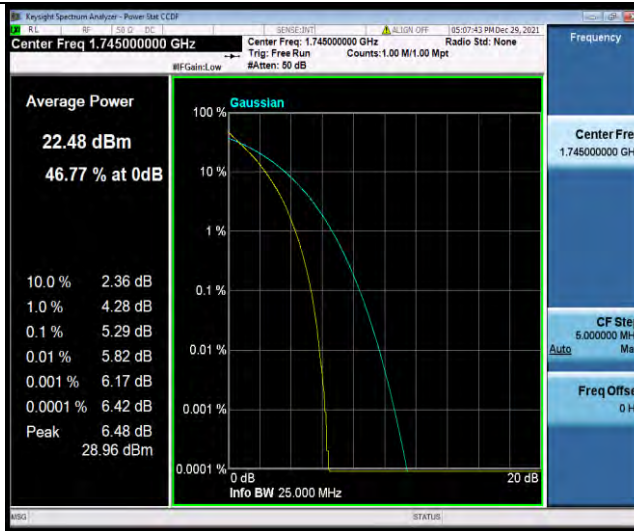

BUREAU VERITAS

Test Report No.: W7L-P21120038RF05

Band4-20MHz-16QAM-20050-1RB#0

Band4-20MHz-16QAM-20050-100RB#0

Band4-20MHz-16QAM-20175-1RB#0

BUREAU VERITAS

Test Report No.: W7L-P21120038RF05

BUREAU VERITAS