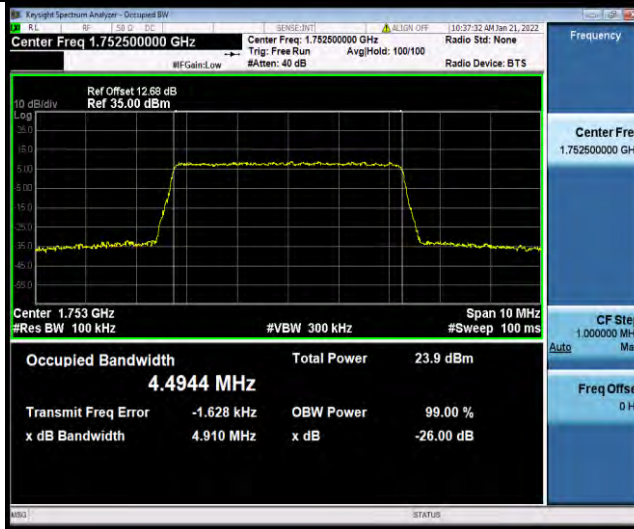

Band4-5MHz-64QAM-20175-25RB#0

Band4-5MHz-64QAM-20375-25RB#0

BUREAU VERITAS

Test Report No.: W7L-P21120038RF05

Band4-10MHz-64QAM-20000-50RB#0

Band4-10MHz-64QAM-20175-50RB#0

Band4-10MHz-64QAM-20350-50RB#0

BUREAU VERITAS