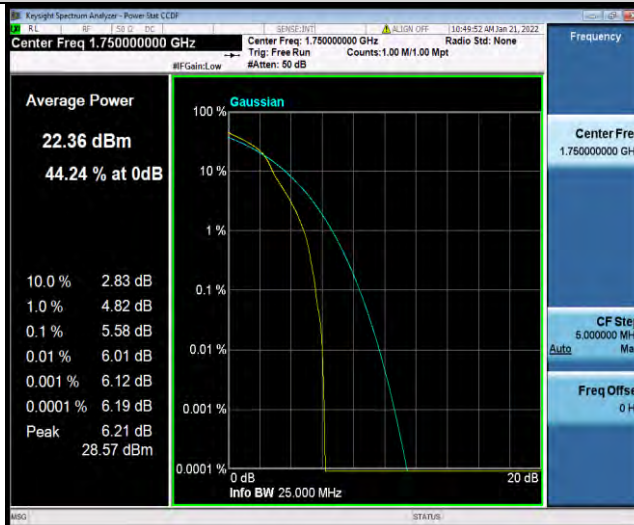

Band4-10MHz-64QAM-20000-1RB#0

Band4-10MHz-64QAM-20000-50RB#0

Band4-10MHz-64QAM-20175-1RB#0

BUREAU VERITAS

Test Report No.: W7L-P21120038RF05

Band4-10MHz-64QAM-20175-50RB#0

Band4-10MHz-64QAM-20350-1RB#0

Band4-10MHz-64QAM-20350-50RB#0