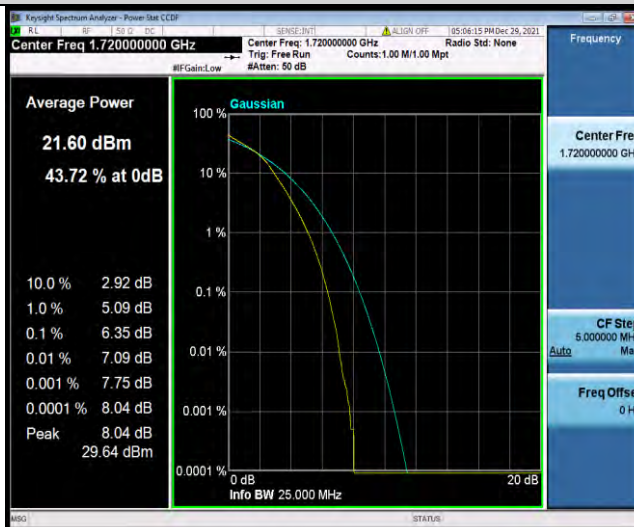

BUREAU VERITAS

Test Report No.: W7L-P21120038RF05

Band4-20MHz-16QAM-20050-1RB#0

Band4-20MHz-16QAM-20050-100RB#0

Band4-20MHz-16QAM-20175-1RB#0

BUREAU VERITAS

Test Report No.: W7L-P21120038RF05

BUREAU VERITAS