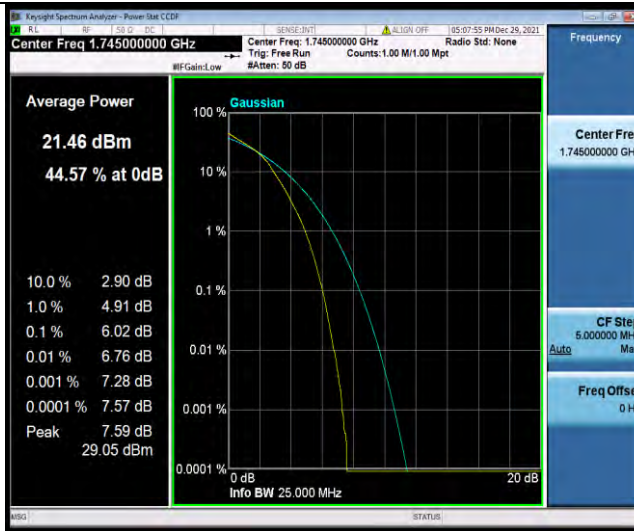

BUREAU VERITAS

Test Report No.: W7L-P21120038RF05

Band4-1.4MHz-64QAM-19957-1RB#0