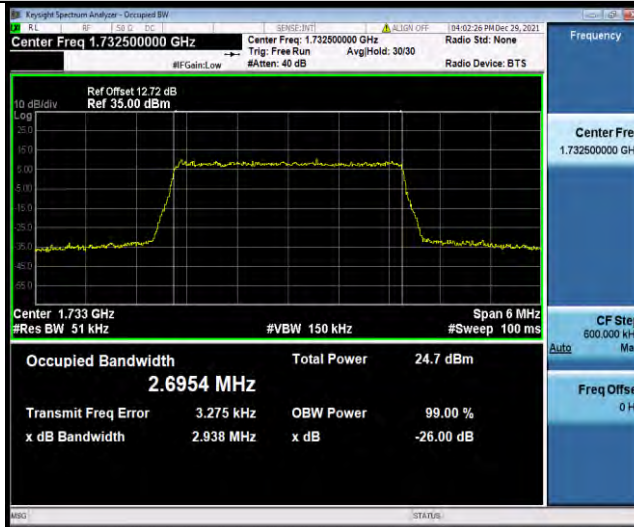

Band4-3MHz-QPSK-20385-15RB#0