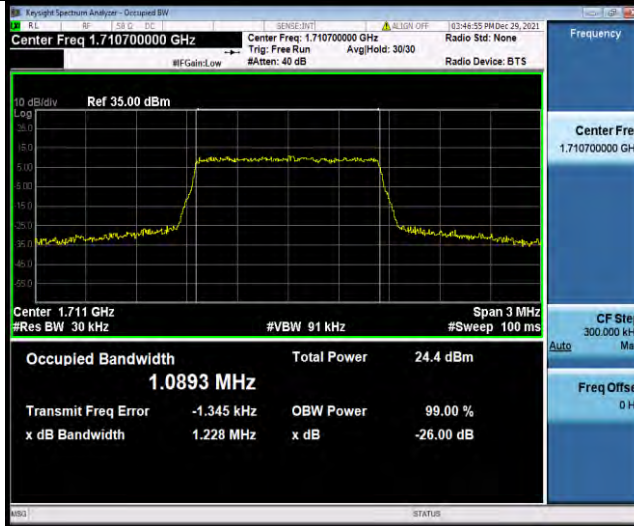

Test Graphs

BUREAU VERITAS

Test Report No.: W7L-P21120038RF05

Band4-1.4MHz-16QAM-19957-6RB#0

Band4-1.4MHz-16QAM-20175-6RB#0

Band4-1.4MHz-16QAM-20393-6RB#0

BUREAU VERITAS

Test Report No.: W7L-P21120038RF05