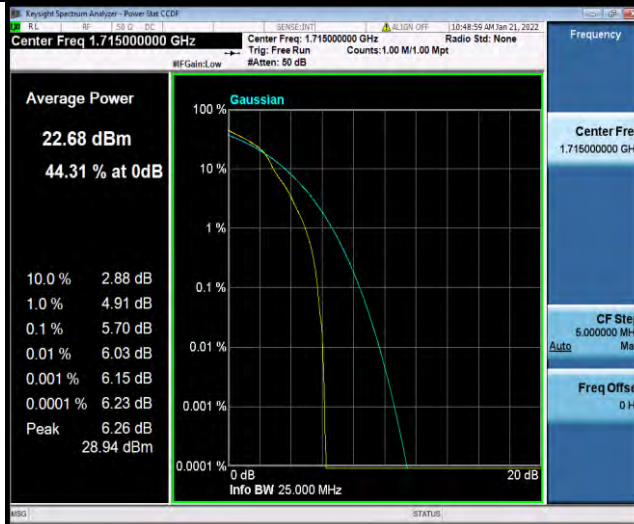

Band4-10MHz-64QAM-20000-50RB#0