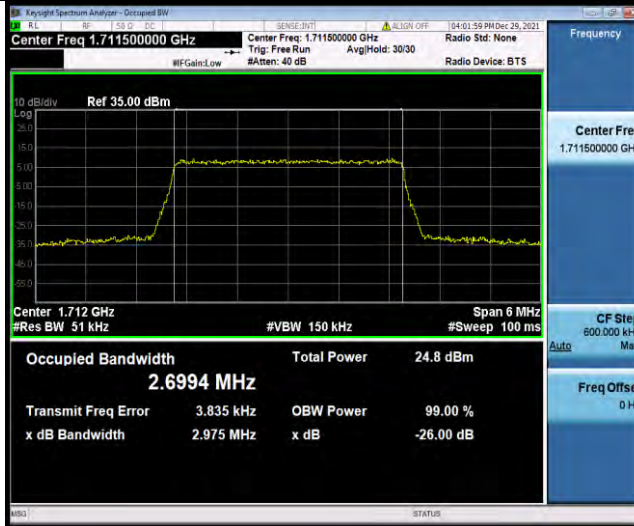

Band4-3MHz-QPSK-20175-15RB#0