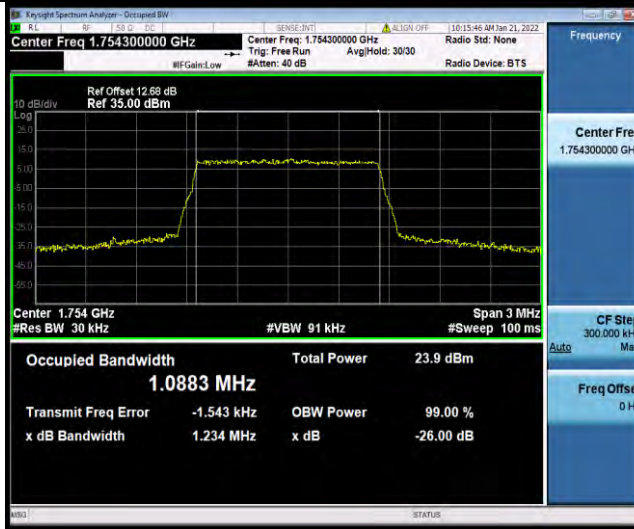

BUREAU VERITAS

Test Report No.: W7L-P21120038RF05

Band4-3MHz-64QAM-19965-15RB#0