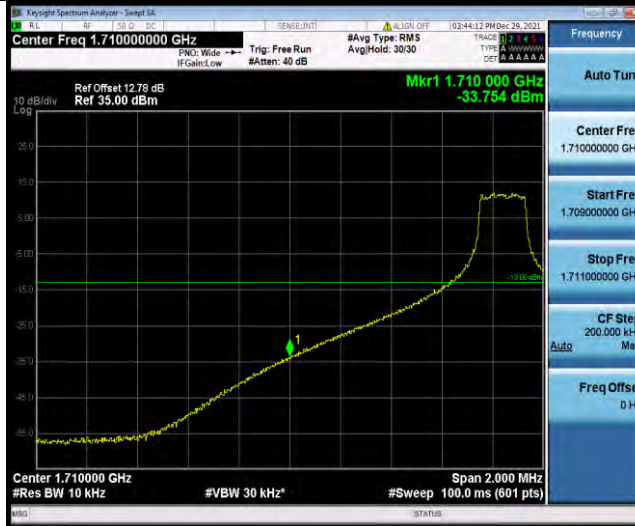

Test Report No.: W7L-P21120038RF05

Band4-10MHz-16QAM-20000-50RB#0

Band4-10MHz-16QAM-20350-1RB#49

Band4-10MHz-16QAM-20350-50RB#0

BUREAU VERITAS

Test Report No.: W7L-P21120038RF05

Band4-15MHz-QPSK-20025-1RB#0