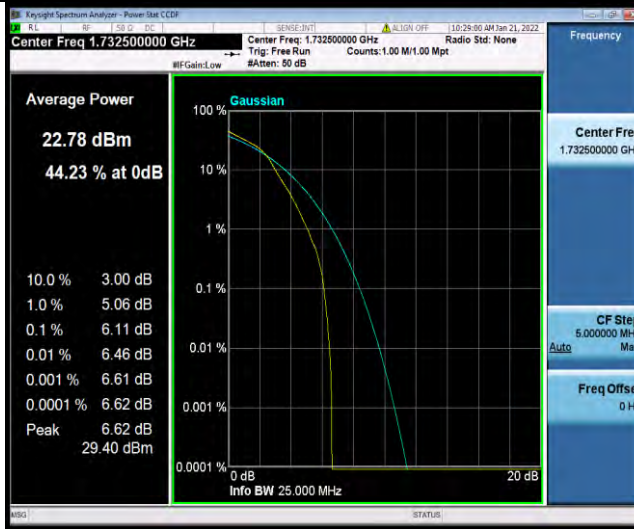

Test Report No.: W7L-P21120038RF05

Band4-1.4MHz-64QAM-19957-1RB#0

Band4-1.4MHz-64QAM-19957-6RB#0

Band4-1.4MHz-64QAM-20175-1RB#0

BUREAU VERITAS

Test Report No.: W7L-P21120038RF05

Band4-1.4MHz-64QAM-20175-6RB#0