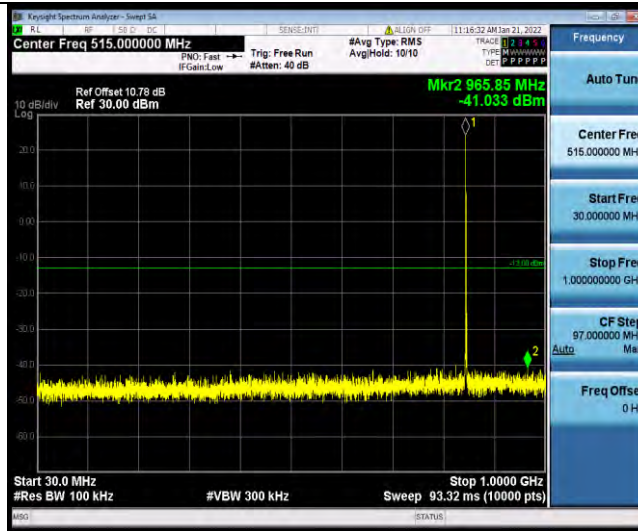

Band5-1.4MHz-64QAM-20525-1RB#0-Range2:1000~1000MHz

Band5-1.4MHz-64QAM-20643-1RB#0-Range1:30~1000MHz

BUREAU VERITAS

Test Report No.: W7L-P21120038RF03

Band5-1.4MHz-64QAM-20643-1RB#0-Range2:1000~10000MHz

Band5-3MHz-64QAM-20415-1RB#0-Range1:30~1000MHz