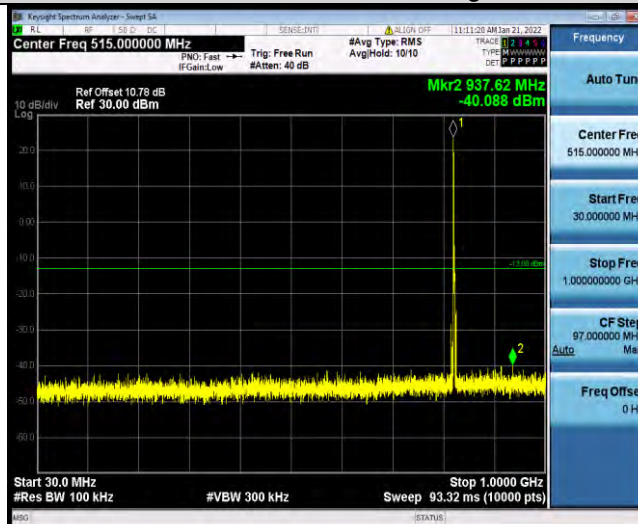

Band5-1.4MHz-64QAM-20525-1RB#0-Range2:1000~1000MHz

Band5-1.4MHz-64QAM-20643-1RB#0-Range1:30~1000MHz

BUREAU VERITAS

Test Report No.: W7L-P21120038RF03

Band5-1.4MHz-64QAM-20643-1RB#0-Range2:1000~10000MHz

Band5-3MHz-64QAM-20415-1RB#0-Range1:30~1000MHz