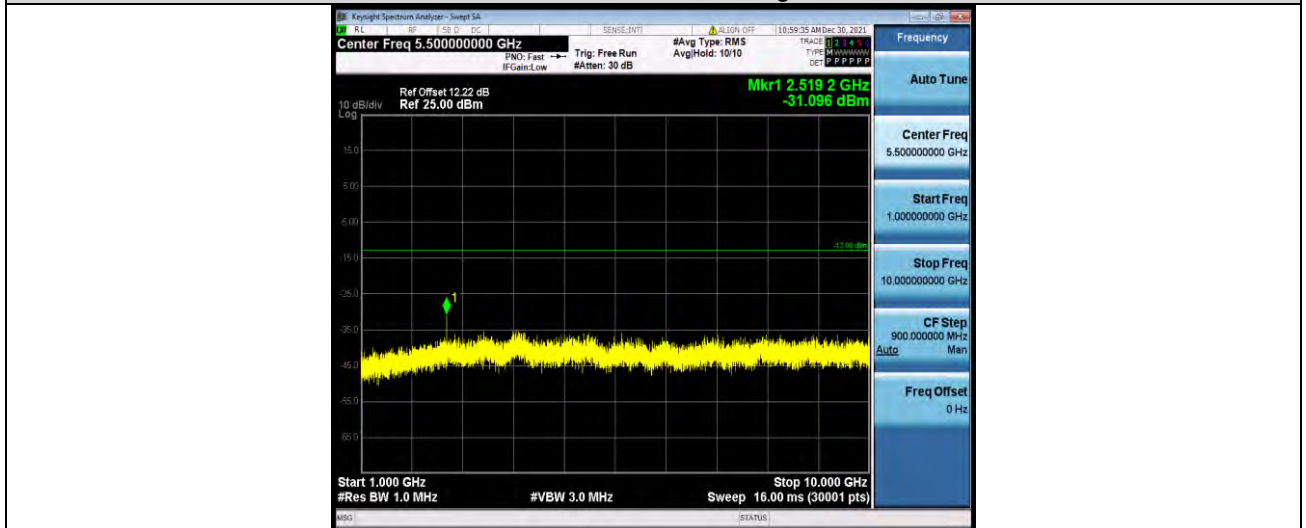

Band5-10MHz-16QAM-20600-1RB#0-Range2:1000~10000MHz