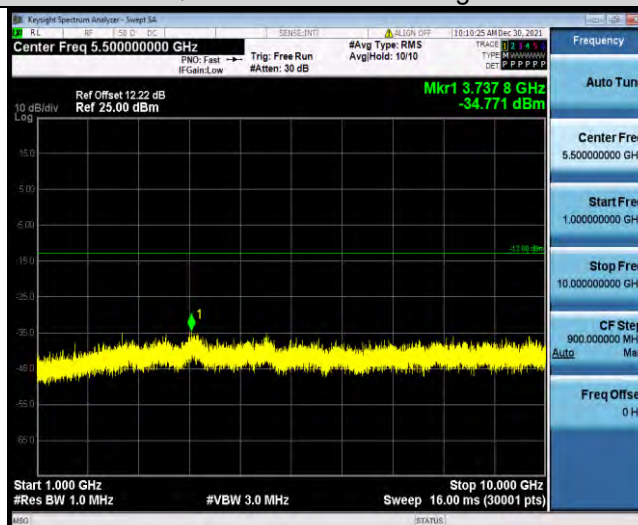

Band5-1.4MHz-16QAM-20525-1RB#0-Range2:1000~1000MHz