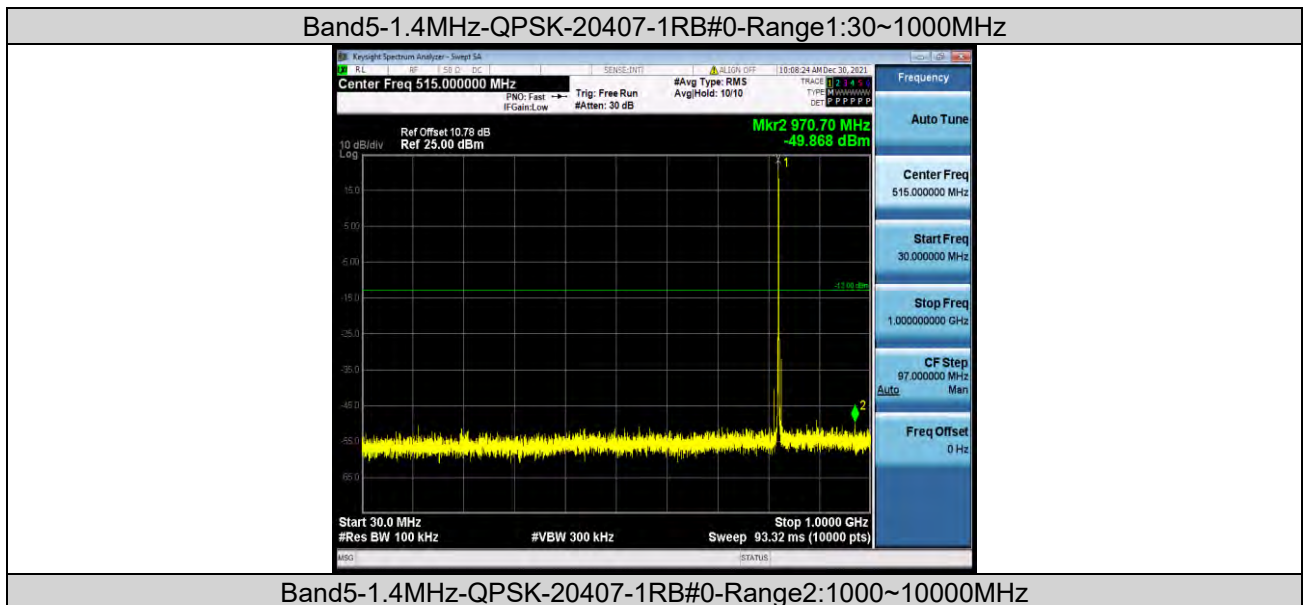

Test Graphs