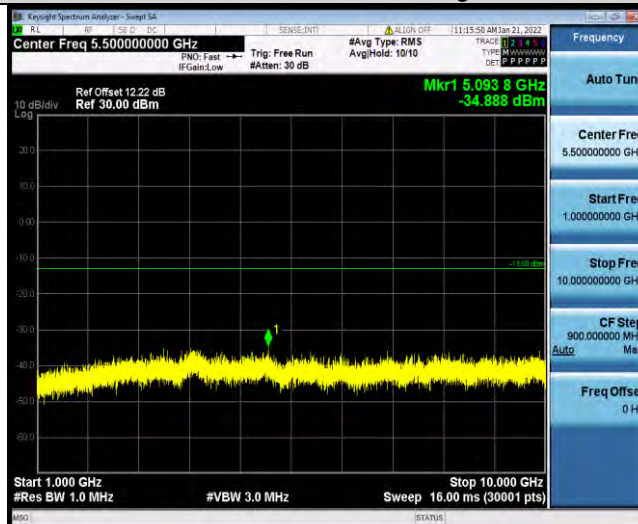

Band5-1.4MHz-64QAM-20525-1RB#0-Range2:1000~1000MHz