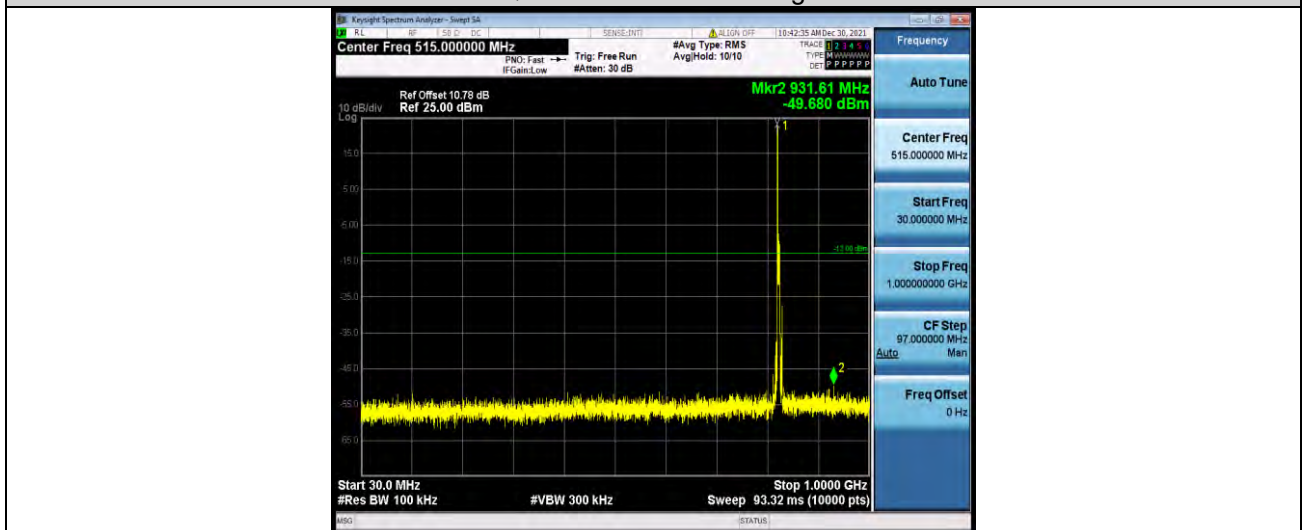

Band5-5MHz-16QAM-20425-1RB#0-Range1:30~1000MHz