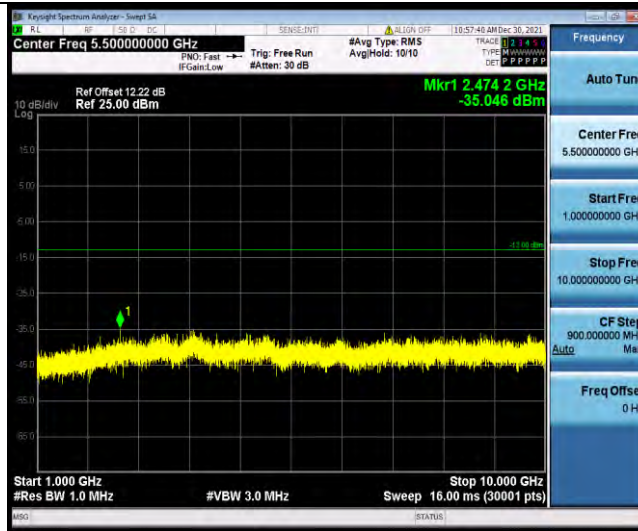

Band5-10MHz-16QAM-20450-1RB#0-Range2:1000~10000MHz

BUREAU VERITAS

Test Report No.: W7L-P21120038RF03