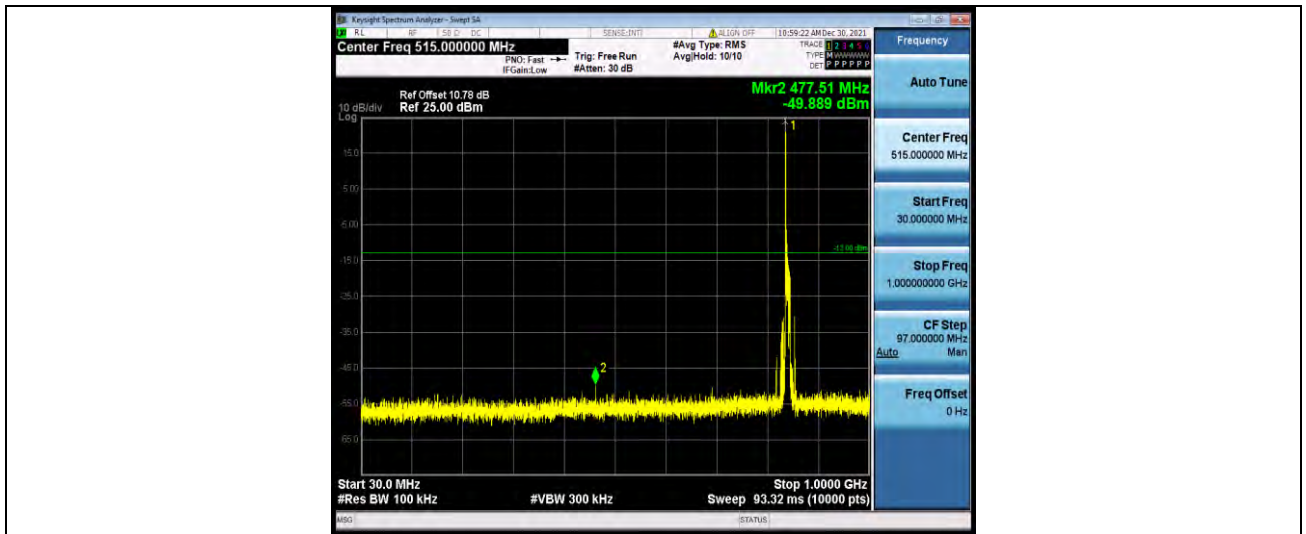

Test Report No.: W7L-P21120038RF03

Band5-10MHz-16QAM-20525-1RB#0-Range1:30~1000MHz

Band5-10MHz-16QAM-20525-1RB#0-Range2:1000~1000MHz

Band5-10MHz-16QAM-20600-1RB#0-Range1:30~1000MHz

BUREAU VERITAS

Test Report No.: W7L-P21120038RF03