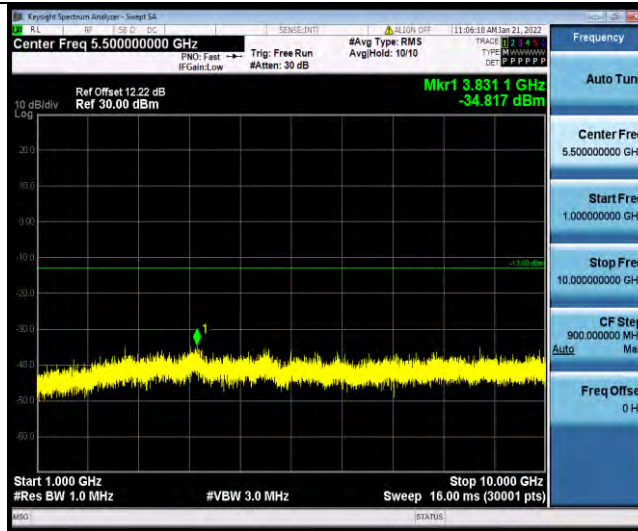

Band5-5MHz-64QAM-20425-1RB#0-Range2:1000~10000MHz

BUREAU VERITAS

Test Report No.: W7L-P21120038RF03