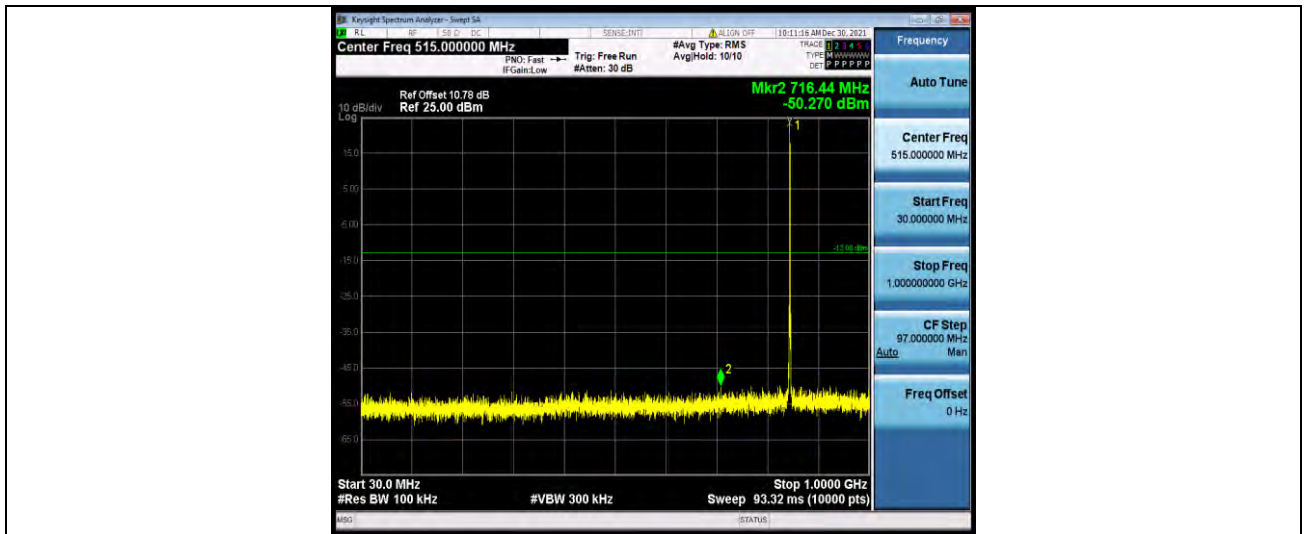

Band5-1.4MHz-QPSK-20643-1RB#0-Range1:30~1000MHz

BUREAU VERITAS

Test Report No.: W7L-P21120038RF03