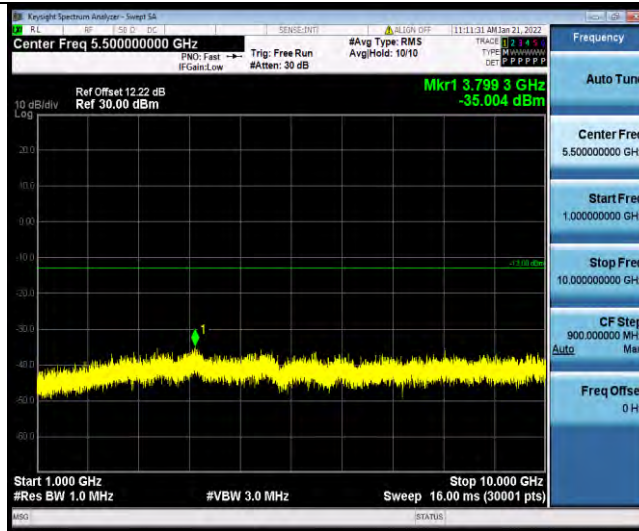

Band5-3MHz-64QAM-20415-1RB#0-Range2:1000~10000MHz

BUREAU VERITAS

Test Report No.: W7L-P21120038RF03