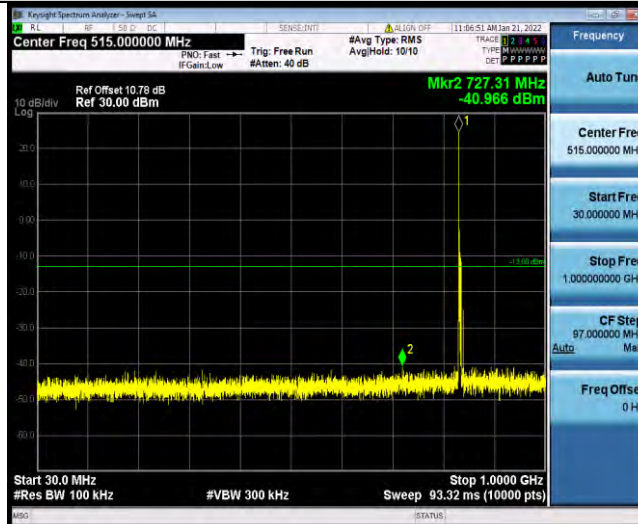

Band5-5MHz-64QAM-20525-1RB#0-Range1:30~1000MHz