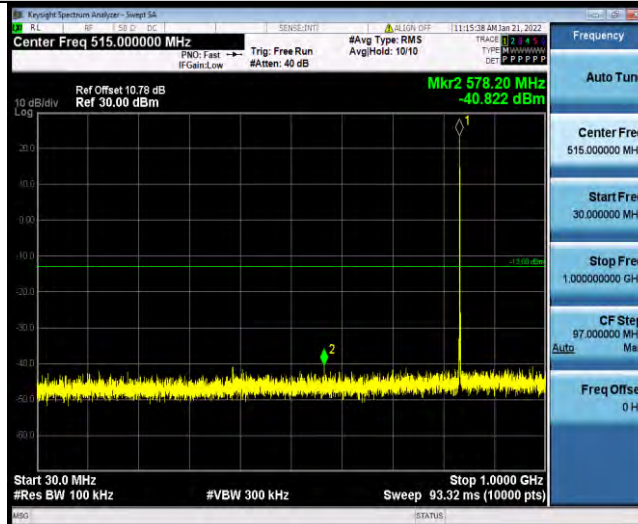

Band5-10MHz-16QAM-20600-1RB#0-Range2:1000~10000MHz

Band5-1.4MHz-64QAM-20407-1RB#0-Range1:30~1000MHz

Band5-1.4MHz-64QAM-20407-1RB#0-Range2:1000~10000MHz

BUREAU VERITAS

Test Report No.: W7L-P21120038RF03

Band5-1.4MHz-64QAM-20525-1RB#0-Range1:30~1000MHz