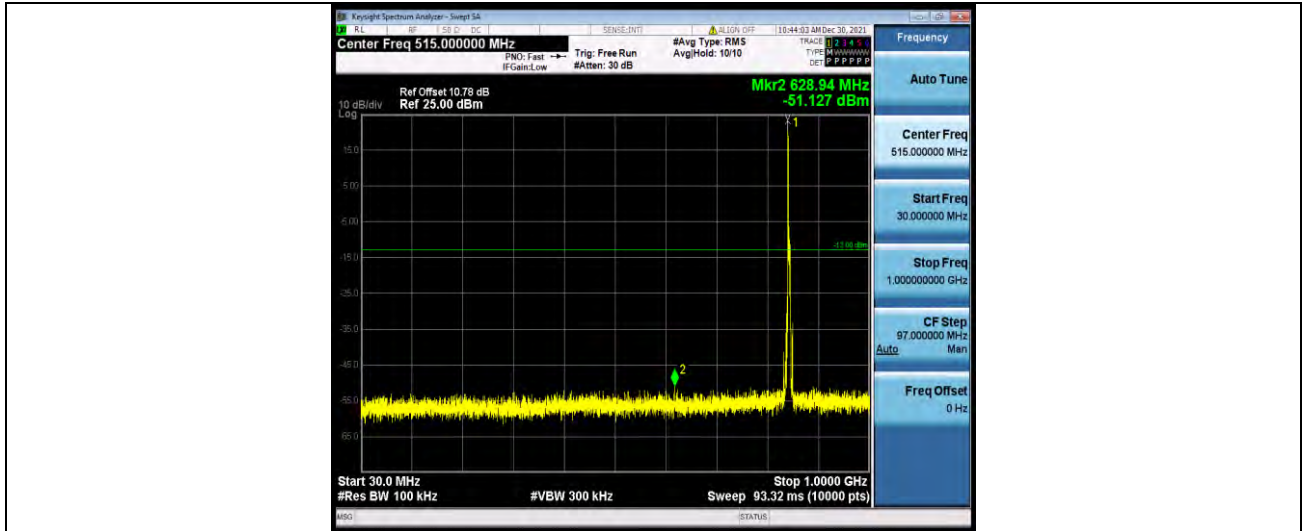

Test Report No.: W7L-P21120038RF03

Band5-5MHz-QPSK-20525-1RB#0-Range1:30~1000MHz

Band5-5MHz-QPSK-20525-1RB#0-Range2:1000~1000MHz

Band5-5MHz-QPSK-20625-1RB#0-Range1:30~1000MHz

BUREAU VERITAS

Test Report No.: W7L-P21120038RF03