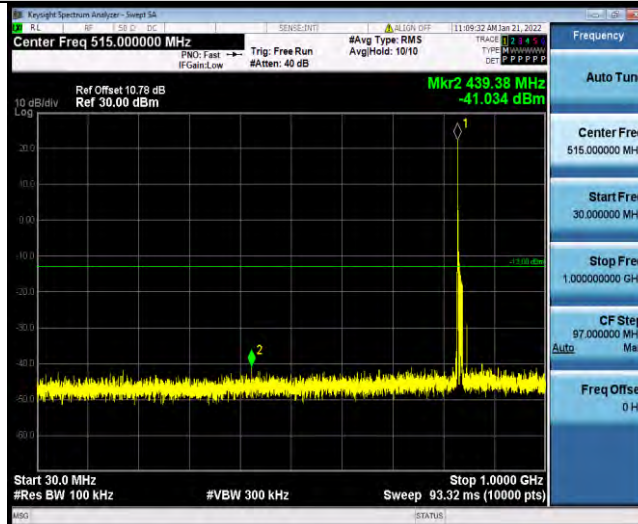

Band5-5MHz-64QAM-20625-1RB#0-Range2:1000~10000MHz

Band5-10MHz-64QAM-20450-1RB#0-Range1:30~1000MHz

Band5-10MHz-64QAM-20450-1RB#0-Range2:1000~10000MHz

BUREAU VERITAS

Test Report No.: W7L-P21120038RF03

Band5-10MHz-64QAM-20525-1RB#0-Range1:30~1000MHz