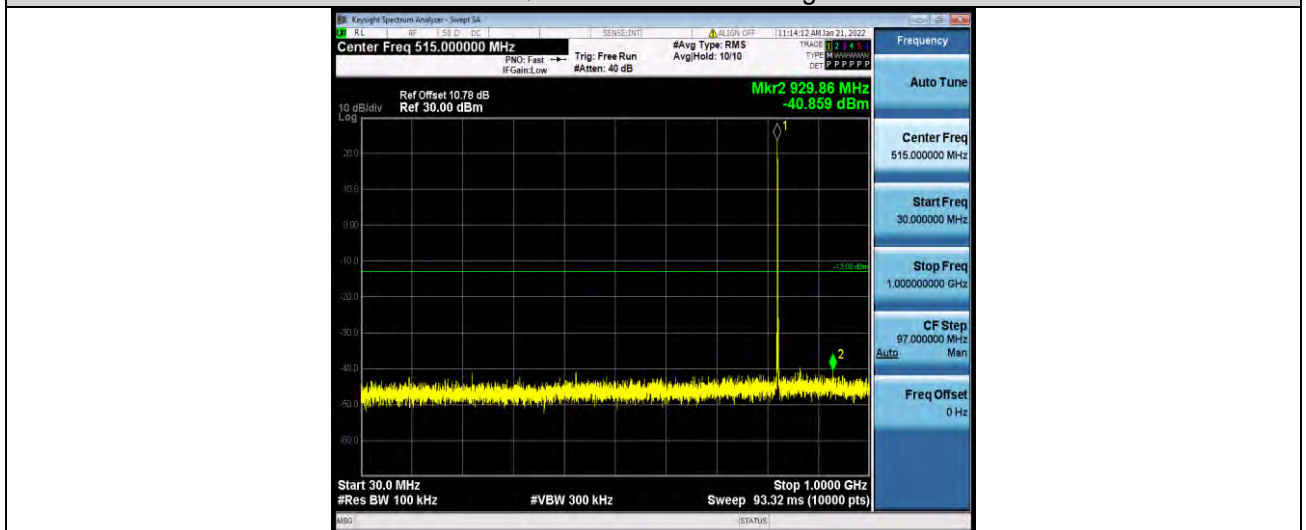

Band5-1.4MHz-64QAM-20407-1RB#0-Range1:30~1000MHz