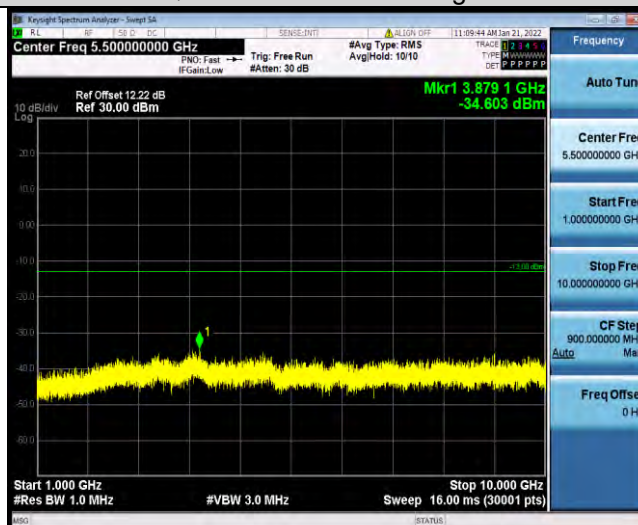

Band5-10MHz-64QAM-20525-1RB#0-Range2:1000~1000MHz