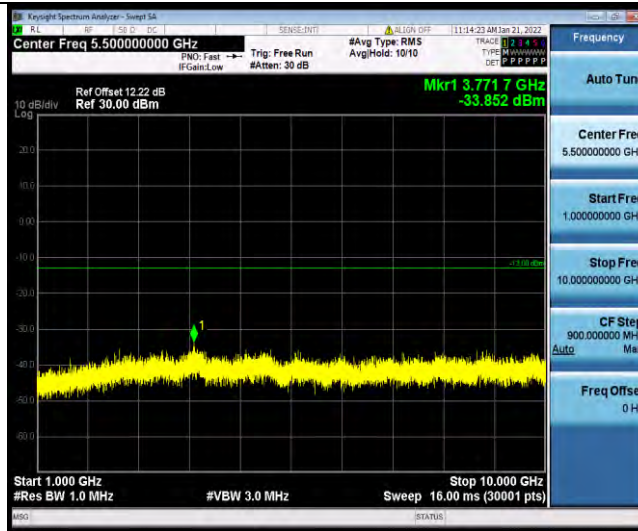

Band5-10MHz-16QAM-20600-1RB#0-Range2:1000~10000MHz

Band5-1.4MHz-64QAM-20407-1RB#0-Range1:30~1000MHz

Band5-1.4MHz-64QAM-20407-1RB#0-Range2:1000~10000MHz

BUREAU VERITAS

Test Report No.: W7L-P21120038RF03

Band5-1.4MHz-64QAM-20525-1RB#0-Range1:30~1000MHz