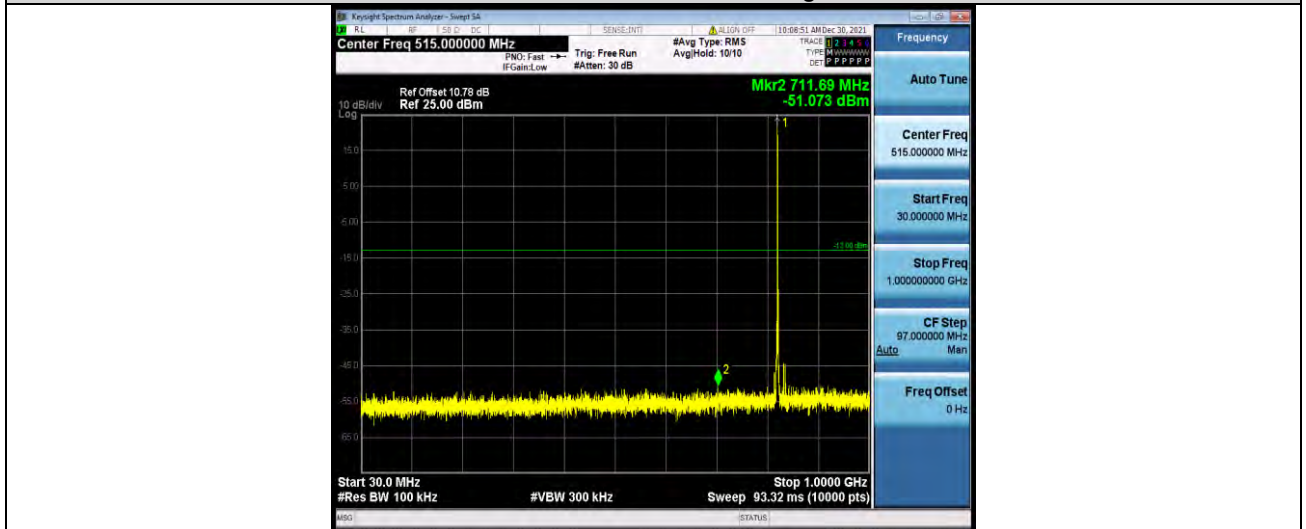

BUREAU VERITAS

Test Report No.: W7L-P21120038RF03

Band5-1.4MHz-QPSK-20643-1RB#0-Range2:1000~10000MHz

Band5-1.4MHz-16QAM-20407-1RB#0-Range1:30~1000MHz

Band5-1.4MHz-16QAM-20407-1RB#0-Range2:1000~10000MHz

BUREAU VERITAS