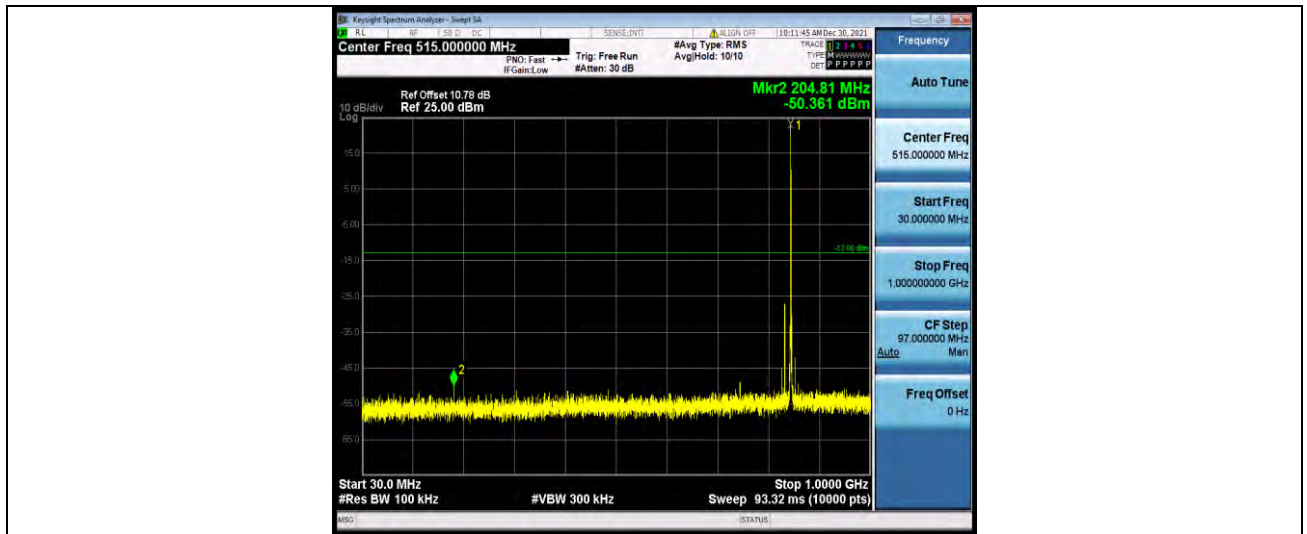

Test Report No.: W7L-P21120038RF03

Band5-1.4MHz-16QAM-20525-1RB#0-Range1:30~1000MHz

Band5-1.4MHz-16QAM-20525-1RB#0-Range2:1000~1000MHz

Band5-1.4MHz-16QAM-20643-1RB#0-Range1:30~1000MHz

BUREAU VERITAS

Test Report No.: W7L-P21120038RF03