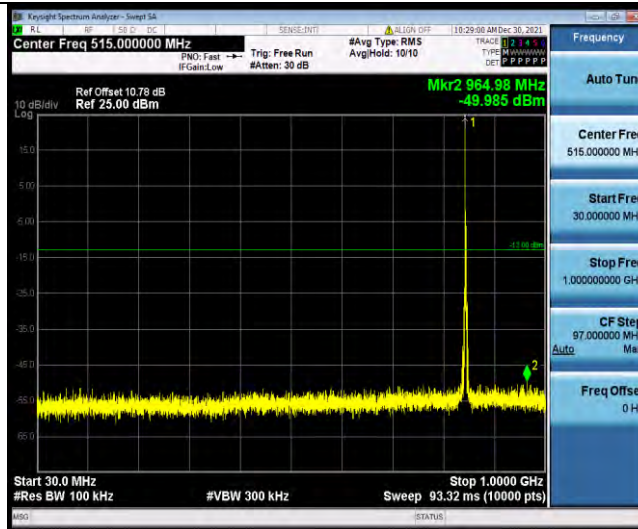

Band5-3MHz-16QAM-20635-1RB#0-Range1:30~1000MHz

BUREAU VERITAS

Test Report No.: W7L-P21120038RF03