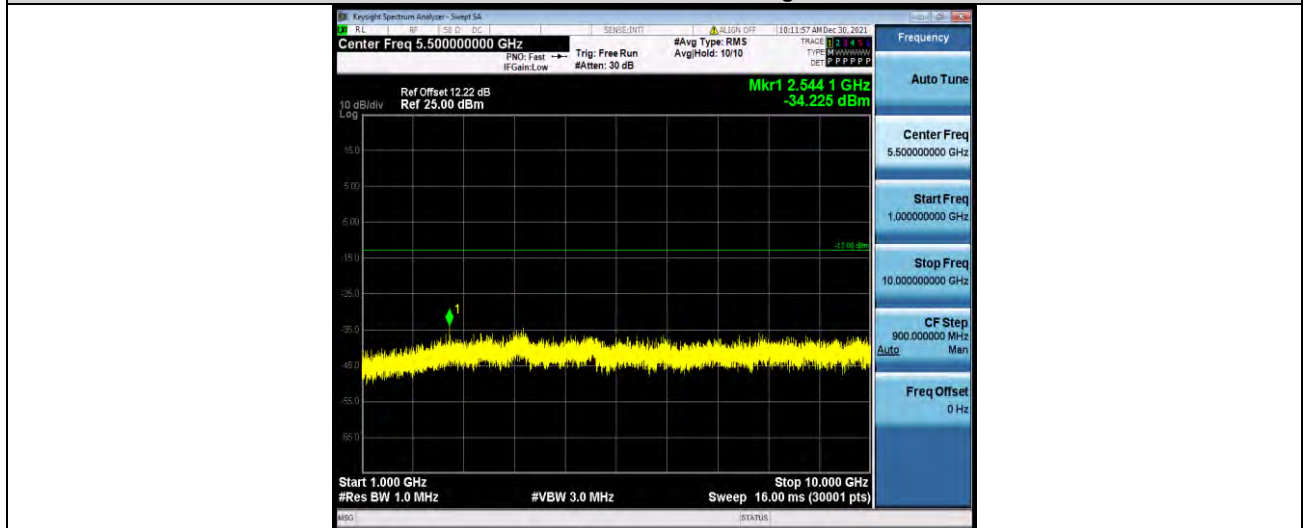

Band5-1.4MHz-16QAM-20643-1RB#0-Range2:1000~10000MHz