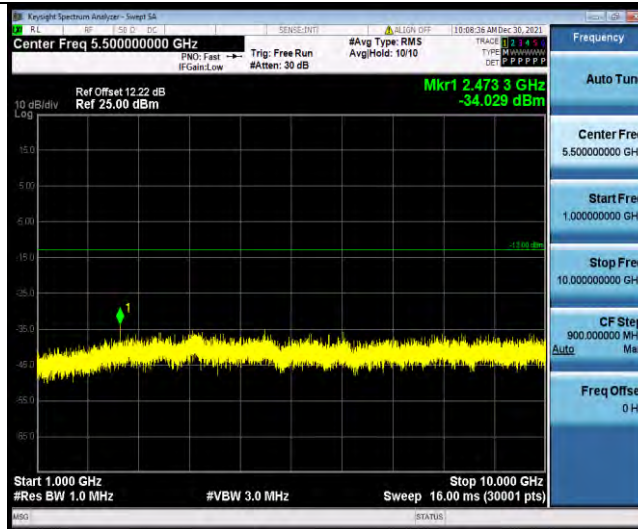

**BUREAU  
VERITAS**

**Test Report No.: W7L-P21120038RF03**

Band5	10MHz	16QAM	20525	1RB#0	Range1:30~1000MHz	-50.71	PASS
Band5	10MHz	16QAM	20525	1RB#0	Range2:1000~10000MHz	-34.23	PASS
Band5	10MHz	16QAM	20600	1RB#0	Range1:30~1000MHz	-49.89	PASS
Band5	10MHz	16QAM	20600	1RB#0	Range2:1000~10000MHz	-31.1	PASS
Band5	1.4MHz	64QAM	20407	1RB#0	Range1:30~1000MHz	-40.86	PASS
Band5	1.4MHz	64QAM	20407	1RB#0	Range2:1000~10000MHz	-33.85	PASS
Band5	1.4MHz	64QAM	20525	1RB#0	Range1:30~1000MHz	-40.82	PASS
Band5	1.4MHz	64QAM	20525	1RB#0	Range2:1000~10000MHz	-34.89	PASS
Band5	1.4MHz	64QAM	20643	1RB#0	Range1:30~1000MHz	-41.03	PASS
Band5	1.4MHz	64QAM	20643	1RB#0	Range2:1000~10000MHz	-35.23	PASS
Band5	3MHz	64QAM	20415	1RB#0	Range1:30~1000MHz	-40.09	PASS
Band5	3MHz	64QAM	20415	1RB#0	Range2:1000~10000MHz	-35	PASS
Band5	3MHz	64QAM	20525	1RB#0	Range1:30~1000MHz	-41.26	PASS
Band5	3MHz	64QAM	20525	1RB#0	Range2:1000~10000MHz	-33.99	PASS
Band5	3MHz	64QAM	20635	1RB#0	Range1:30~1000MHz	-41.49	PASS
Band5	3MHz	64QAM	20635	1RB#0	Range2:1000~10000MHz	-35.15	PASS
Band5	5MHz	64QAM	20425	1RB#0	Range1:30~1000MHz	-41.06	PASS
Band5	5MHz	64QAM	20425	1RB#0	Range2:1000~10000MHz	-34.82	PASS
Band5	5MHz	64QAM	20525	1RB#0	Range1:30~1000MHz	-40.97	PASS
Band5	5MHz	64QAM	20525	1RB#0	Range2:1000~10000MHz	-34.63	PASS
Band5	5MHz	64QAM	20625	1RB#0	Range1:30~1000MHz	-40.53	PASS
Band5	5MHz	64QAM	20625	1RB#0	Range2:1000~10000MHz	-35.13	PASS
Band5	10MHz	64QAM	20450	1RB#0	Range1:30~1000MHz	-41.19	PASS
Band5	10MHz	64QAM	20450	1RB#0	Range2:1000~10000MHz	-34.04	PASS
Band5	10MHz	64QAM	20525	1RB#0	Range1:30~1000MHz	-41.03	PASS
Band5	10MHz	64QAM	20525	1RB#0	Range2:1000~10000MHz	-34.6	PASS
Band5	10MHz	64QAM	20600	1RB#0	Range1:30~1000MHz	-40.71	PASS
Band5	10MHz	64QAM	20600	1RB#0	Range2:1000~10000MHz	-34.29	PASS

## Test Graphs

BUREAU VERITAS

Test Report No.: W7L-P21120038RF03

Band5-1.4MHz-QPSK-20525-1RB#0-Range1:30~1000MHz

Band5-1.4MHz-QPSK-20525-1RB#0-Range2:1000~10000MHz

Band5-1.4MHz-QPSK-20643-1RB#0-Range1:30~1000MHz