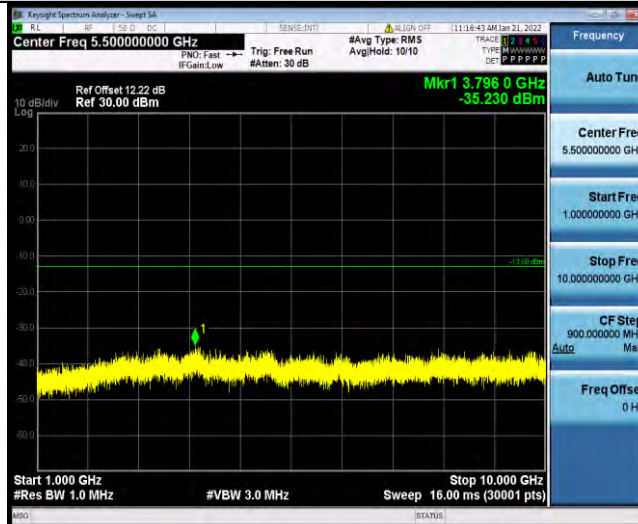

Band5-1.4MHz-64QAM-20525-1RB#0-Range2:1000~1000MHz

Band5-1.4MHz-64QAM-20643-1RB#0-Range1:30~1000MHz

BUREAU VERITAS

Test Report No.: W7L-P21120038RF03

Band5-1.4MHz-64QAM-20643-1RB#0-Range2:1000~10000MHz

Band5-3MHz-64QAM-20415-1RB#0-Range1:30~1000MHz