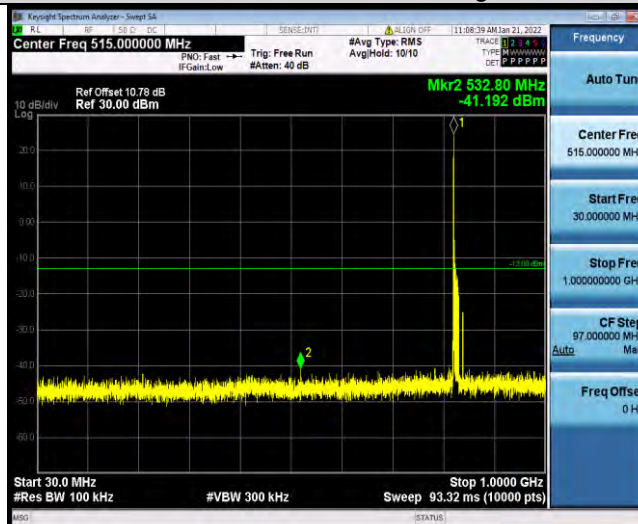

Band5-10MHz-64QAM-20450-1RB#0-Range1:30~1000MHz