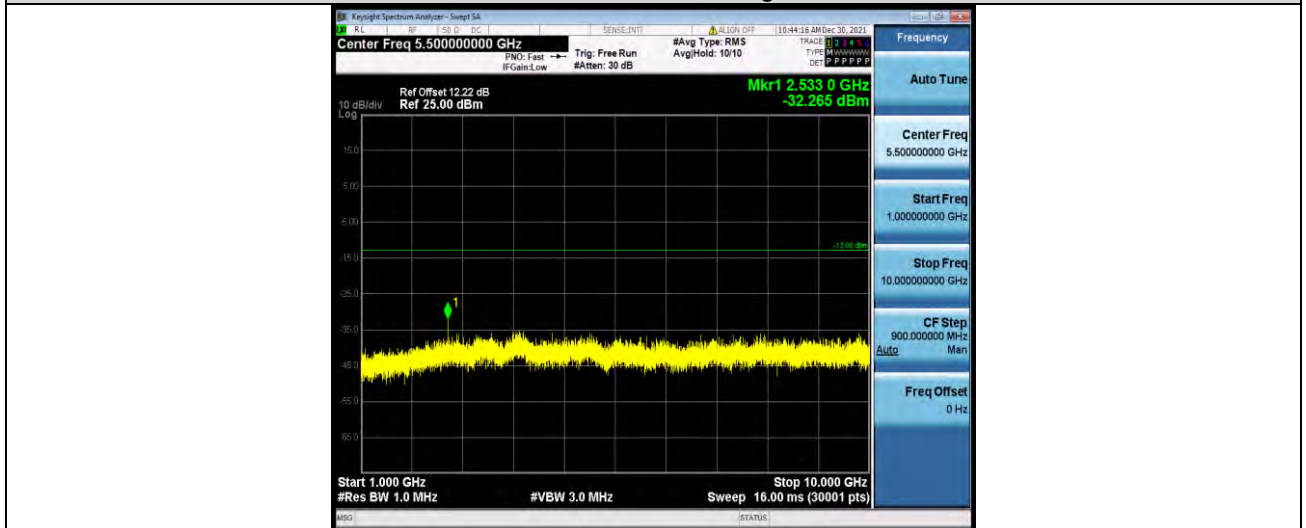

Band5-5MHz-QPSK-20625-1RB#0-Range2:1000~10000MHz