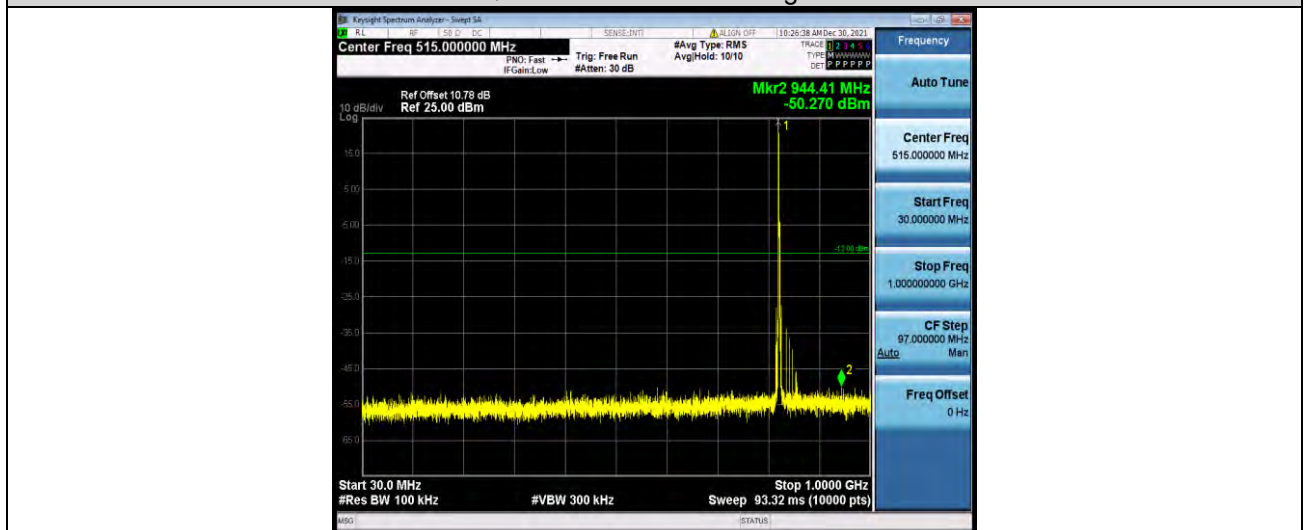

Band5-3MHz-QPSK-20415-1RB#0-Range1:30~1000MHz