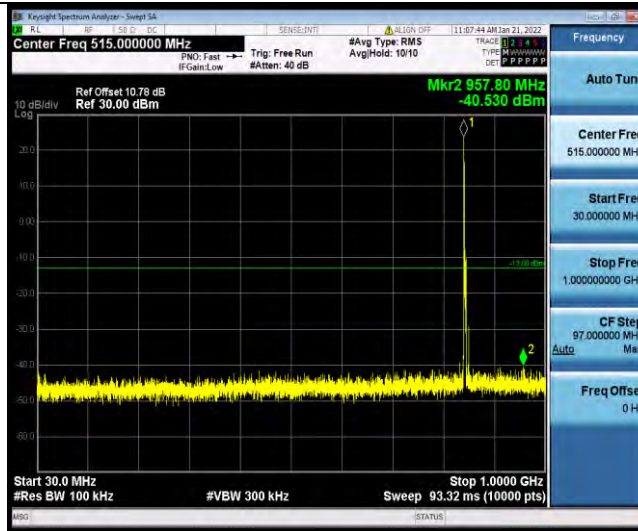

Test Report No.: W7L-P21120038RF03

Band5-5MHz-64QAM-20525-1RB#0-Range1:30~1000MHz

Band5-5MHz-64QAM-20525-1RB#0-Range2:1000~10000MHz

Band5-5MHz-64QAM-20625-1RB#0-Range1:30~1000MHz

BUREAU VERITAS

Test Report No.: W7L-P21120038RF03