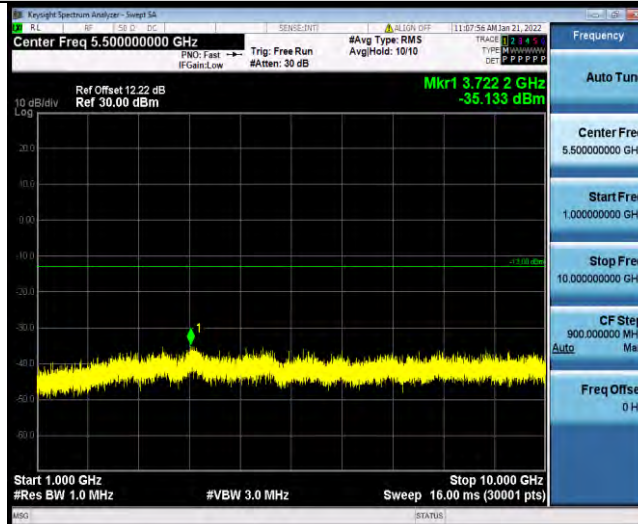

Band5-5MHz-64QAM-20625-1RB#0-Range2:1000~10000MHz