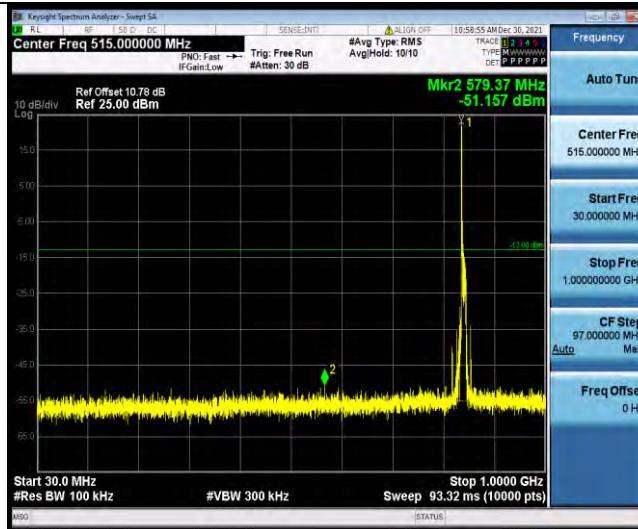

Band5-10MHz-QPSK-20600-1RB#0-Range1:30~1000MHz

BUREAU VERITAS

Test Report No.: W7L-P21120038RF03