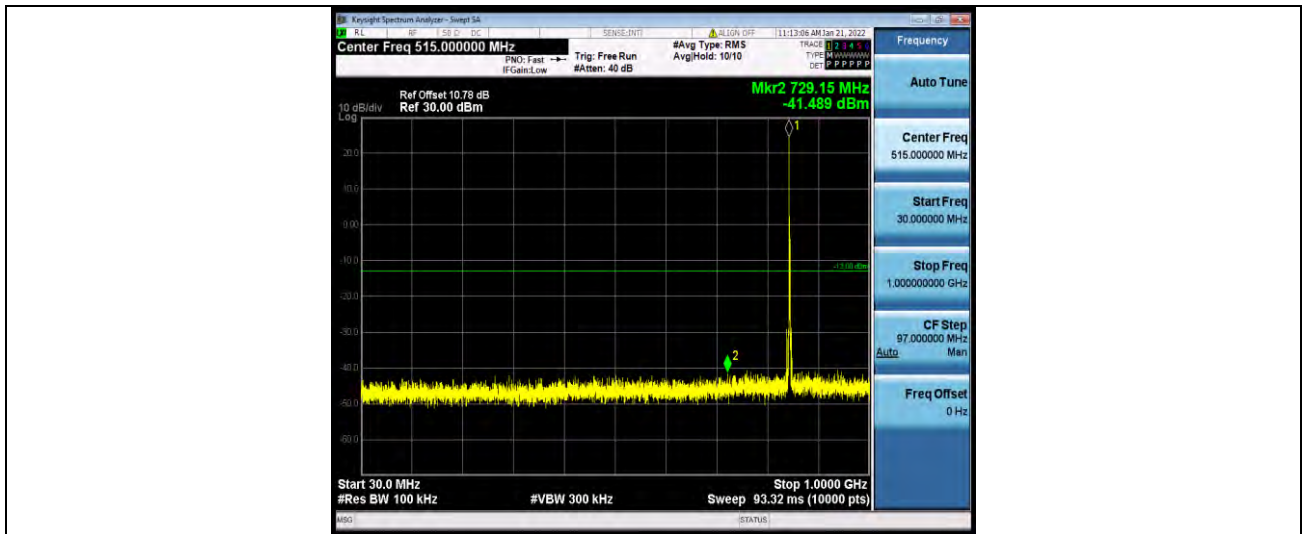

Band5-3MHz-64QAM-20635-1RB#0-Range1:30~1000MHz

BUREAU VERITAS

Test Report No.: W7L-P21120038RF03