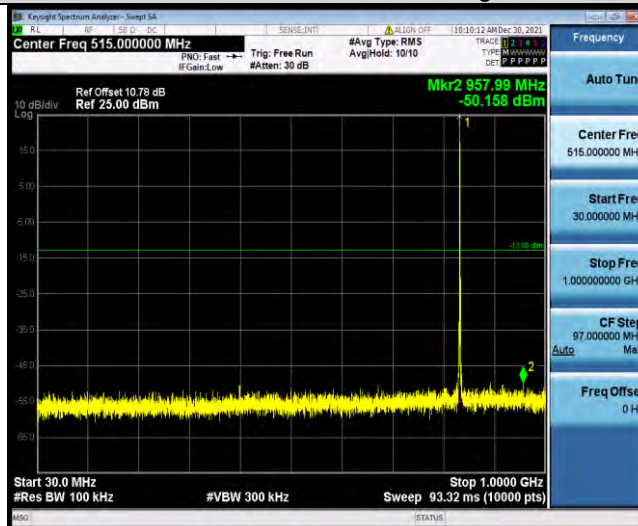

Band5-1.4MHz-16QAM-20525-1RB#0-Range1:30~1000MHz