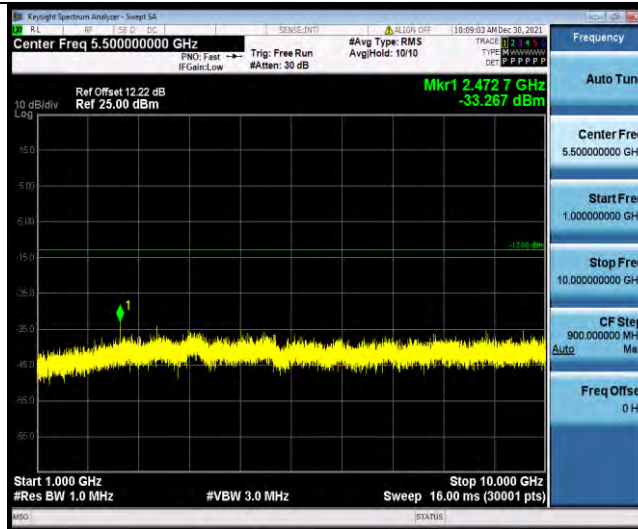

Band5-1.4MHz-16QAM-20407-1RB#0-Range2:1000~10000MHz

BUREAU VERITAS

Test Report No.: W7L-P21120038RF03