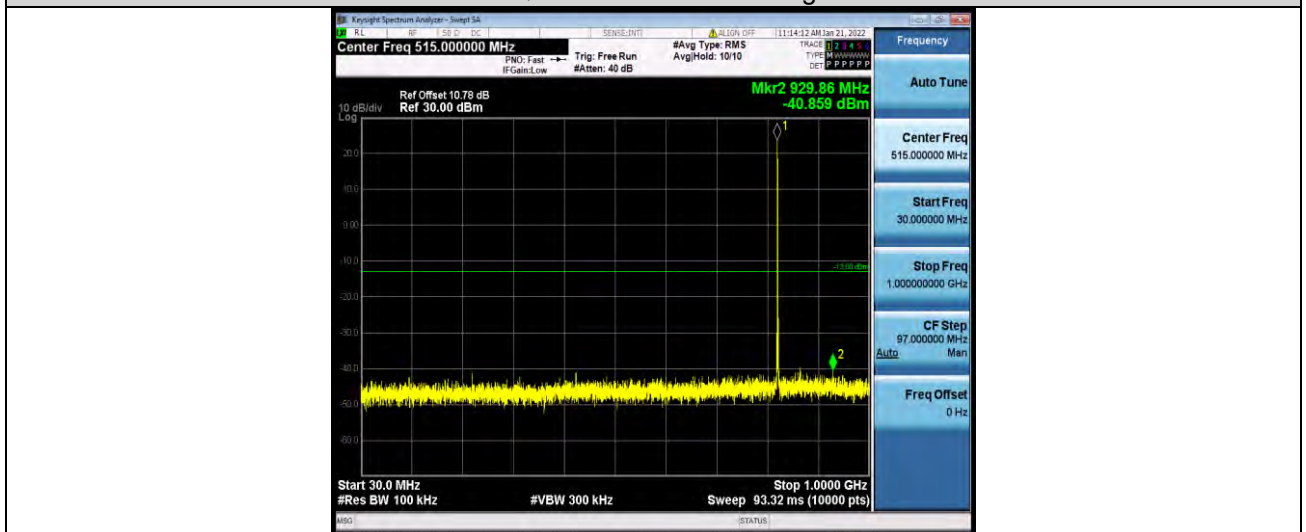

Band5-1.4MHz-64QAM-20407-1RB#0-Range1:30~1000MHz