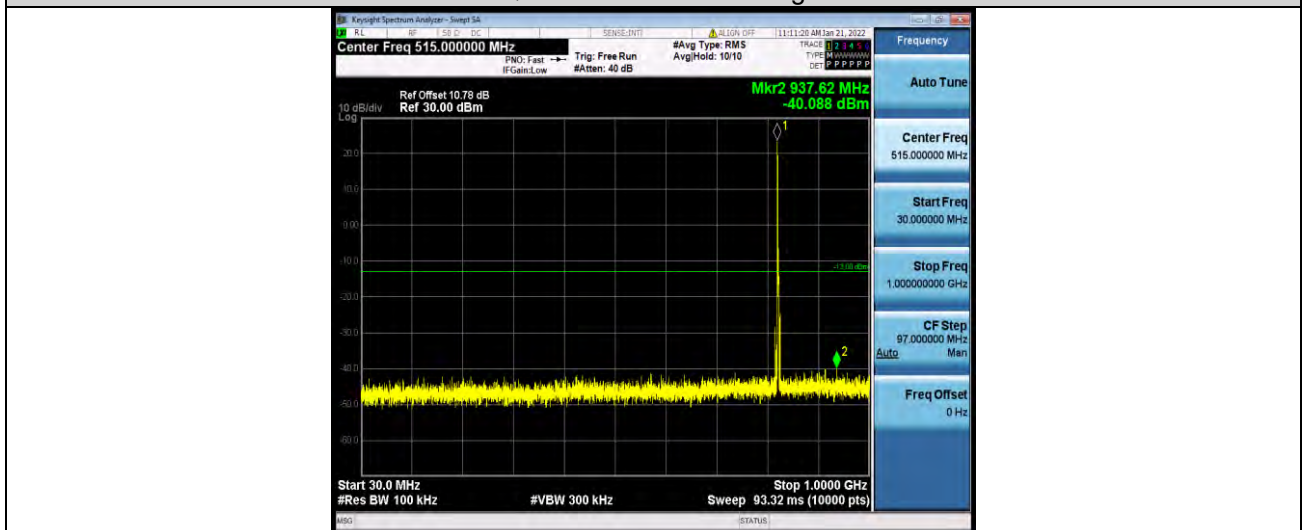

Band5-1.4MHz-64QAM-20525-1RB#0-Range2:1000~1000MHz

Band5-1.4MHz-64QAM-20643-1RB#0-Range1:30~1000MHz

BUREAU VERITAS

Test Report No.: W7L-P21120038RF03

Band5-1.4MHz-64QAM-20643-1RB#0-Range2:1000~10000MHz

Band5-3MHz-64QAM-20415-1RB#0-Range1:30~1000MHz