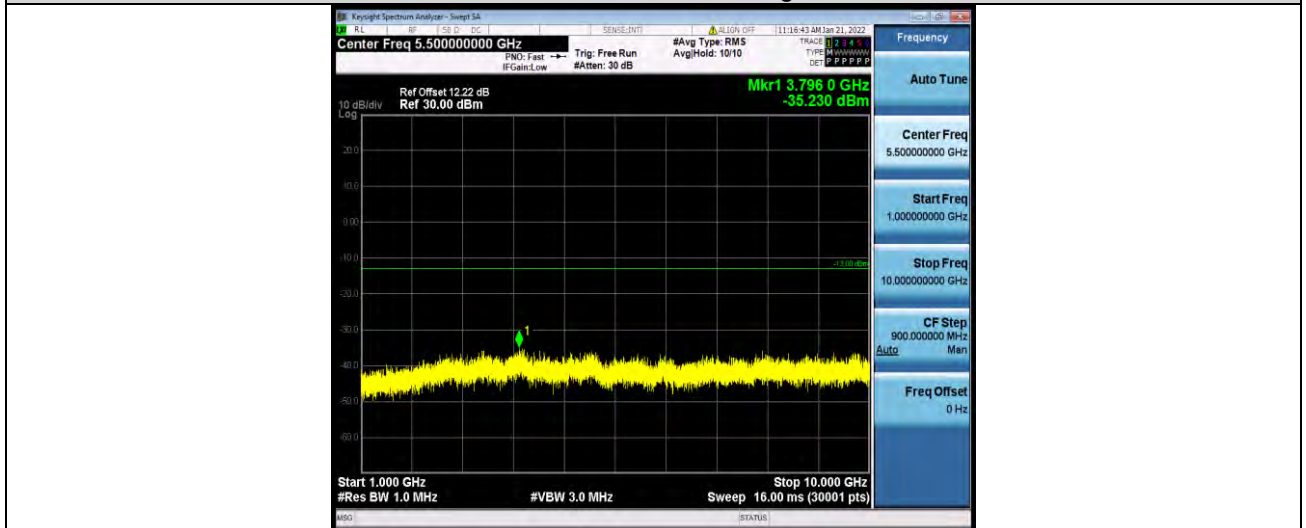

Band5-1.4MHz-64QAM-20525-1RB#0-Range2:1000~1000MHz

Band5-1.4MHz-64QAM-20643-1RB#0-Range1:30~1000MHz

BUREAU VERITAS

Test Report No.: W7L-P21120038RF03

Band5-1.4MHz-64QAM-20643-1RB#0-Range2:1000~10000MHz

Band5-3MHz-64QAM-20415-1RB#0-Range1:30~1000MHz