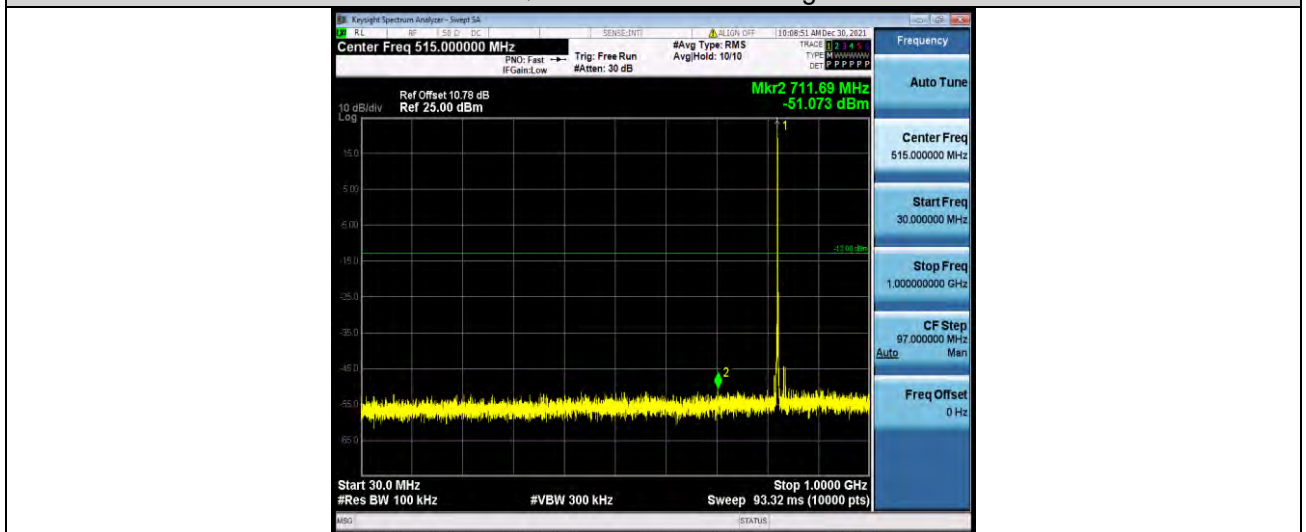

BUREAU VERITAS

Test Report No.: W7L-P21120038RF03

Band5-1.4MHz-QPSK-20643-1RB#0-Range2:1000~10000MHz

Band5-1.4MHz-16QAM-20407-1RB#0-Range1:30~1000MHz

Band5-1.4MHz-16QAM-20407-1RB#0-Range2:1000~10000MHz

BUREAU VERITAS