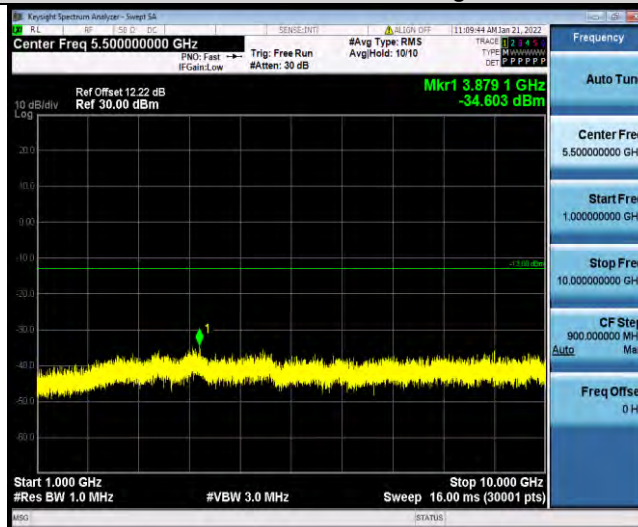

Band5-10MHz-64QAM-20525-1RB#0-Range2:1000~1000MHz