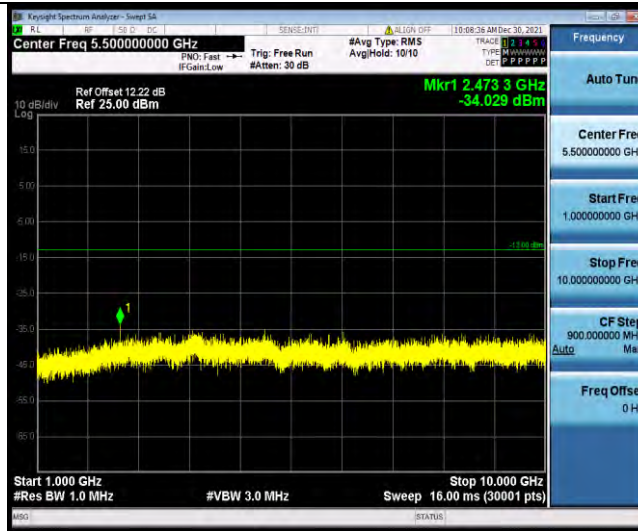

**BUREAU  
VERITAS**

**Test Report No.: W7L-P21120038RF03**

Band5	10MHz	16QAM	20525	1RB#0	Range1:30~1000MHz	-50.71	PASS
Band5	10MHz	16QAM	20525	1RB#0	Range2:1000~10000MHz	-34.23	PASS
Band5	10MHz	16QAM	20600	1RB#0	Range1:30~1000MHz	-49.89	PASS
Band5	10MHz	16QAM	20600	1RB#0	Range2:1000~10000MHz	-31.1	PASS
Band5	1.4MHz	64QAM	20407	1RB#0	Range1:30~1000MHz	-40.86	PASS
Band5	1.4MHz	64QAM	20407	1RB#0	Range2:1000~10000MHz	-33.85	PASS
Band5	1.4MHz	64QAM	20525	1RB#0	Range1:30~1000MHz	-40.82	PASS
Band5	1.4MHz	64QAM	20525	1RB#0	Range2:1000~10000MHz	-34.89	PASS
Band5	1.4MHz	64QAM	20643	1RB#0	Range1:30~1000MHz	-41.03	PASS
Band5	1.4MHz	64QAM	20643	1RB#0	Range2:1000~10000MHz	-35.23	PASS
Band5	3MHz	64QAM	20415	1RB#0	Range1:30~1000MHz	-40.09	PASS
Band5	3MHz	64QAM	20415	1RB#0	Range2:1000~10000MHz	-35	PASS
Band5	3MHz	64QAM	20525	1RB#0	Range1:30~1000MHz	-41.26	PASS
Band5	3MHz	64QAM	20525	1RB#0	Range2:1000~10000MHz	-33.99	PASS
Band5	3MHz	64QAM	20635	1RB#0	Range1:30~1000MHz	-41.49	PASS
Band5	3MHz	64QAM	20635	1RB#0	Range2:1000~10000MHz	-35.15	PASS
Band5	5MHz	64QAM	20425	1RB#0	Range1:30~1000MHz	-41.06	PASS
Band5	5MHz	64QAM	20425	1RB#0	Range2:1000~10000MHz	-34.82	PASS
Band5	5MHz	64QAM	20525	1RB#0	Range1:30~1000MHz	-40.97	PASS
Band5	5MHz	64QAM	20525	1RB#0	Range2:1000~10000MHz	-34.63	PASS
Band5	5MHz	64QAM	20625	1RB#0	Range1:30~1000MHz	-40.53	PASS
Band5	5MHz	64QAM	20625	1RB#0	Range2:1000~10000MHz	-35.13	PASS
Band5	10MHz	64QAM	20450	1RB#0	Range1:30~1000MHz	-41.19	PASS
Band5	10MHz	64QAM	20450	1RB#0	Range2:1000~10000MHz	-34.04	PASS
Band5	10MHz	64QAM	20525	1RB#0	Range1:30~1000MHz	-41.03	PASS
Band5	10MHz	64QAM	20525	1RB#0	Range2:1000~10000MHz	-34.6	PASS
Band5	10MHz	64QAM	20600	1RB#0	Range1:30~1000MHz	-40.71	PASS
Band5	10MHz	64QAM	20600	1RB#0	Range2:1000~10000MHz	-34.29	PASS

## Test Graphs

BUREAU VERITAS

Test Report No.: W7L-P21120038RF03

Band5-1.4MHz-QPSK-20525-1RB#0-Range1:30~1000MHz

Band5-1.4MHz-QPSK-20525-1RB#0-Range2:1000~10000MHz

Band5-1.4MHz-QPSK-20643-1RB#0-Range1:30~1000MHz