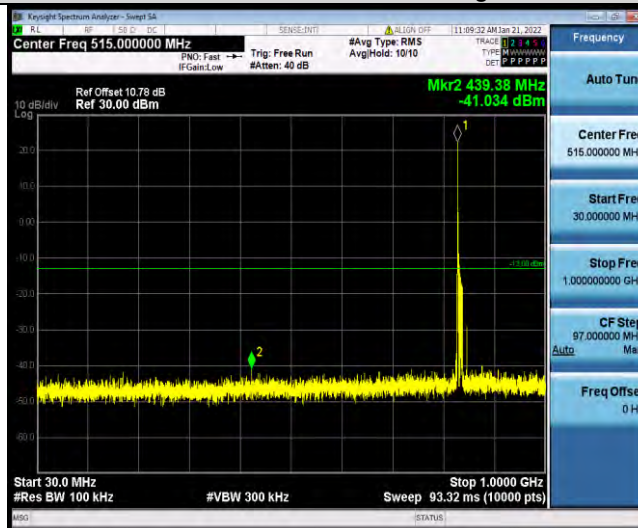

Band5-5MHz-64QAM-20625-1RB#0-Range2:1000~10000MHz

Band5-10MHz-64QAM-20450-1RB#0-Range1:30~1000MHz

Band5-10MHz-64QAM-20450-1RB#0-Range2:1000~10000MHz

BUREAU VERITAS

Test Report No.: W7L-P21120038RF03

Band5-10MHz-64QAM-20525-1RB#0-Range1:30~1000MHz