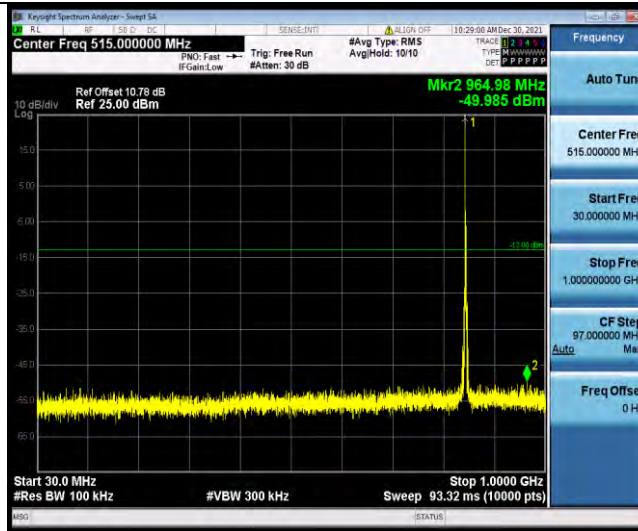

Band5-3MHz-16QAM-20635-1RB#0-Range1:30~1000MHz

BUREAU VERITAS

Test Report No.: W7L-P21120038RF03