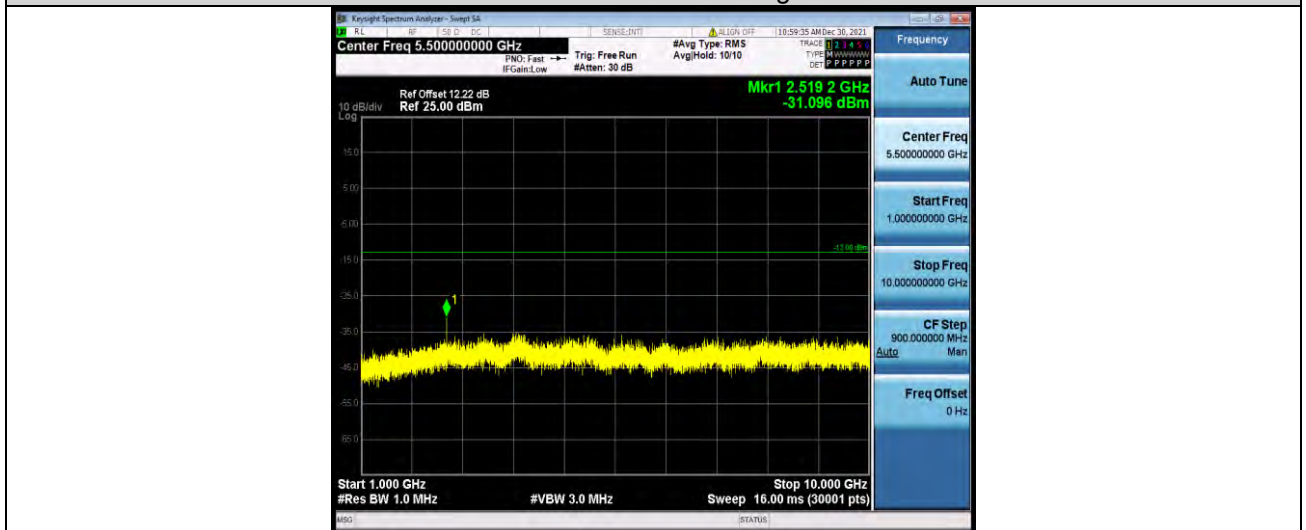

Band5-10MHz-16QAM-20600-1RB#0-Range2:1000~10000MHz