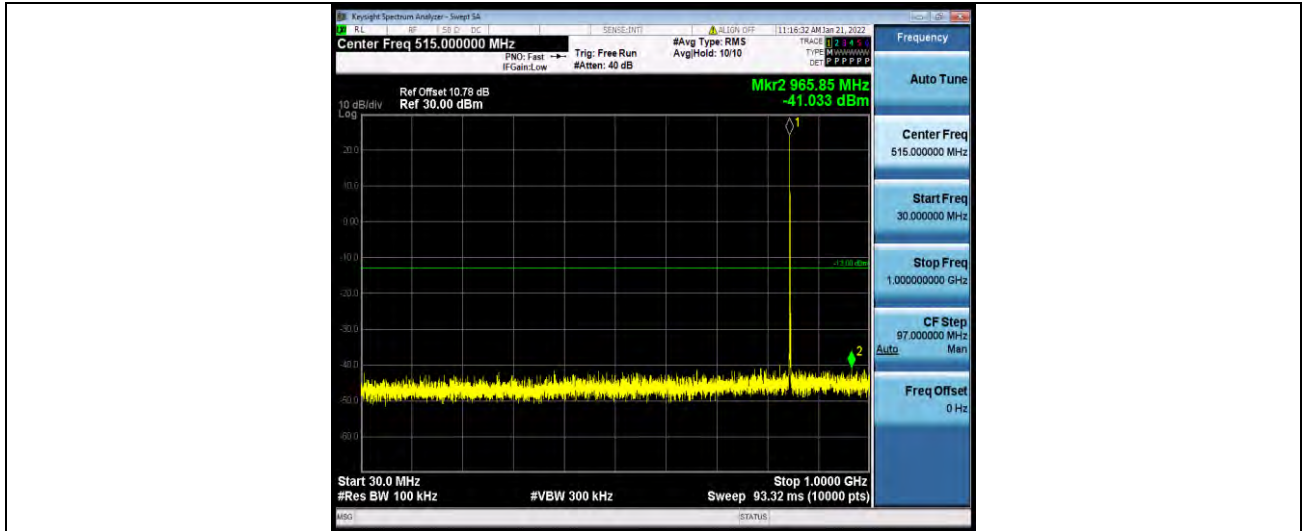

Band5-1.4MHz-64QAM-20525-1RB#0-Range2:1000~1000MHz

Band5-1.4MHz-64QAM-20643-1RB#0-Range1:30~1000MHz

BUREAU VERITAS

Test Report No.: W7L-P21120038RF03

Band5-1.4MHz-64QAM-20643-1RB#0-Range2:1000~10000MHz

Band5-3MHz-64QAM-20415-1RB#0-Range1:30~1000MHz