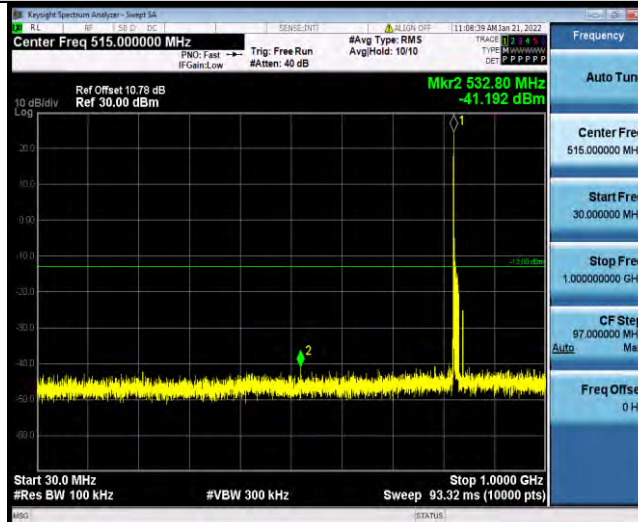

Band5-10MHz-64QAM-20450-1RB#0-Range1:30~1000MHz