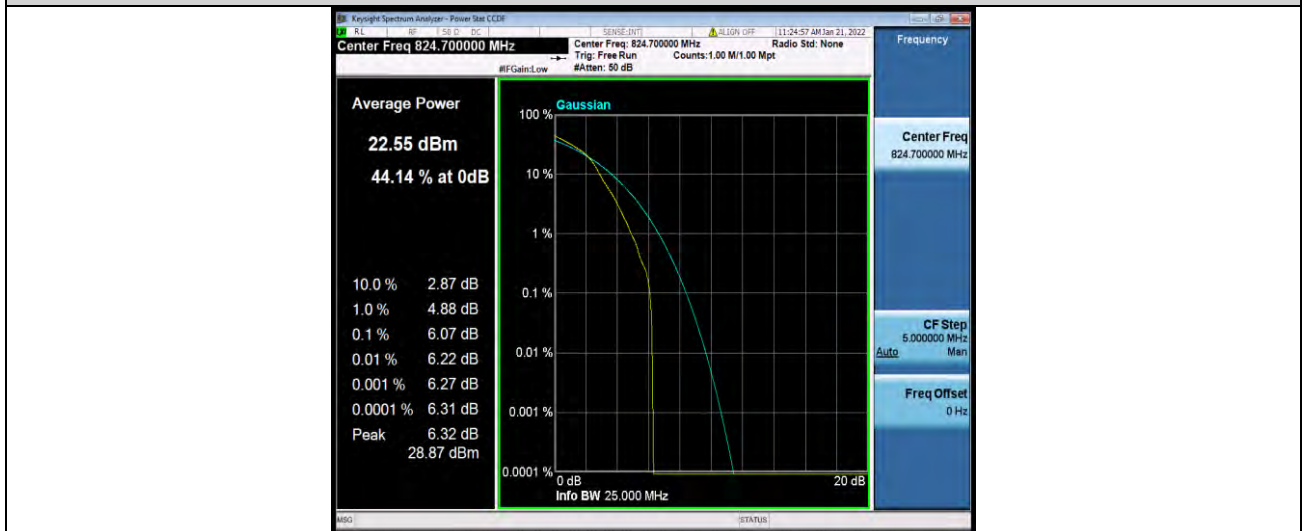

Band5-10MHz-16QAM-20600-1RB#0

Band5-10MHz-16QAM-20600-50RB#0

BUREAU VERITAS

Test Report No.: W7L-P21120038RF03

Band5-1.4MHz-64QAM-20407-1RB#0

Band5-1.4MHz-64QAM-20407-6RB#0

Band5-1.4MHz-64QAM-20525-1RB#0

BUREAU VERITAS