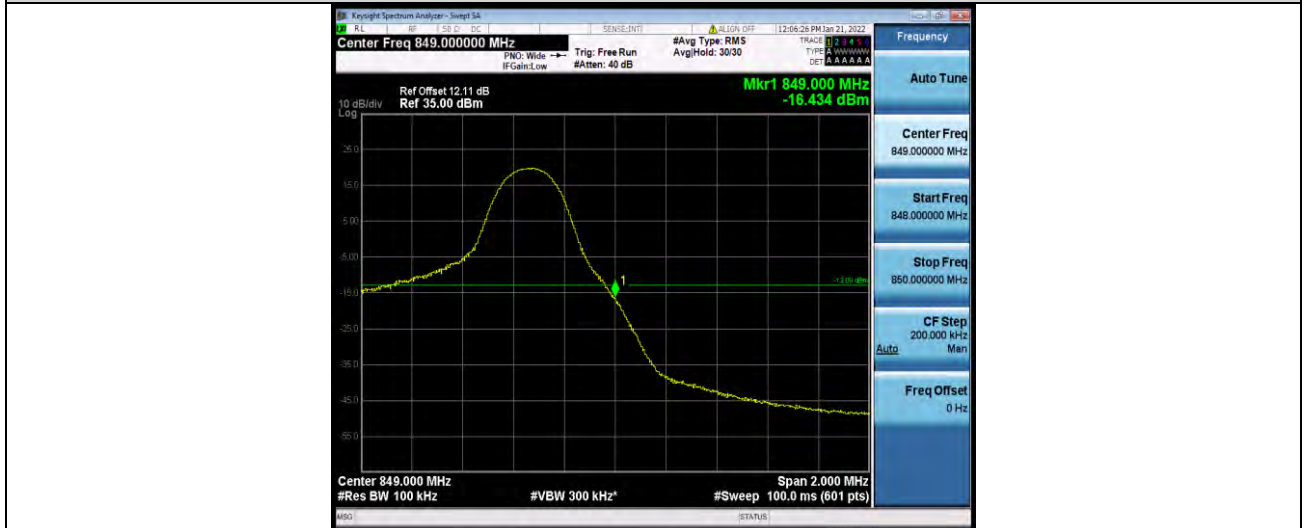

Band5-5MHz-64QAM-20425-1RB#0

Band5-5MHz-64QAM-20425-25RB#0

BUREAU VERITAS

Test Report No.: W7L-P21120038RF03

Band5-5MHz-64QAM-20625-1RB#24

Band5-5MHz-64QAM-20625-25RB#0

Band5-10MHz-64QAM-20450-1RB#0

BUREAU VERITAS