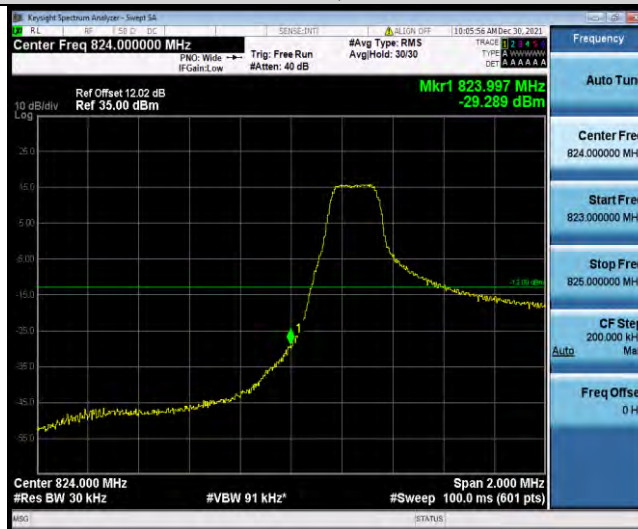

Test Graphs

BUREAU VERITAS

Test Report No.: W7L-P21120038RF03

Band5-1.4MHz-QPSK-20643-6RB#0

Band5-1.4MHz-16QAM-20407-1RB#0

Band5-1.4MHz-16QAM-20407-6RB#0

BUREAU VERITAS

Test Report No.: W7L-P21120038RF03