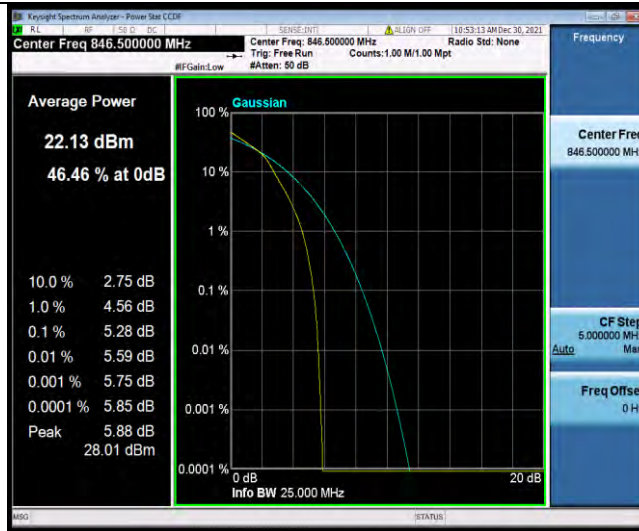

BUREAU VERITAS

Test Report No.: W7L-P21120038RF03

Band5-5MHz-16QAM-20525-25RB#0

Band5-5MHz-16QAM-20625-1RB#0

Band5-5MHz-16QAM-20625-25RB#0

BUREAU VERITAS

Test Report No.: W7L-P21120038RF03

Band5-10MHz-QPSK-20450-1RB#0