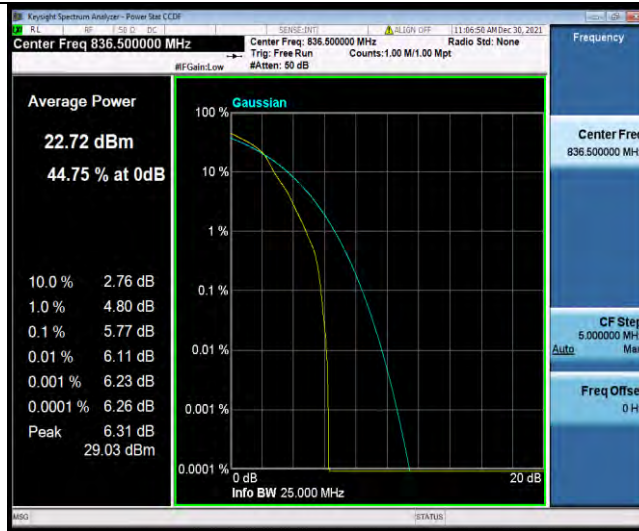

Test Report No.: W7L-P21120038RF03

Band5-10MHz-16QAM-20450-1RB#0

Band5-10MHz-16QAM-20450-50RB#0

Band5-10MHz-16QAM-20525-1RB#0

BUREAU VERITAS

Test Report No.: W7L-P21120038RF03

Band5-10MHz-16QAM-20525-50RB#0