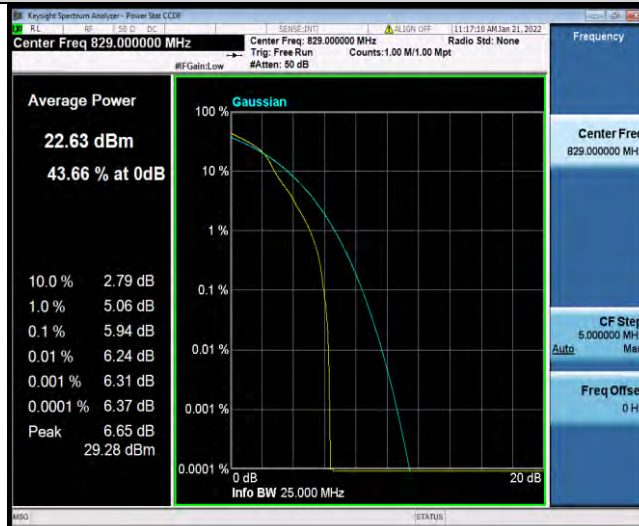

Band5-10MHz-64QAM-20450-50RB#0