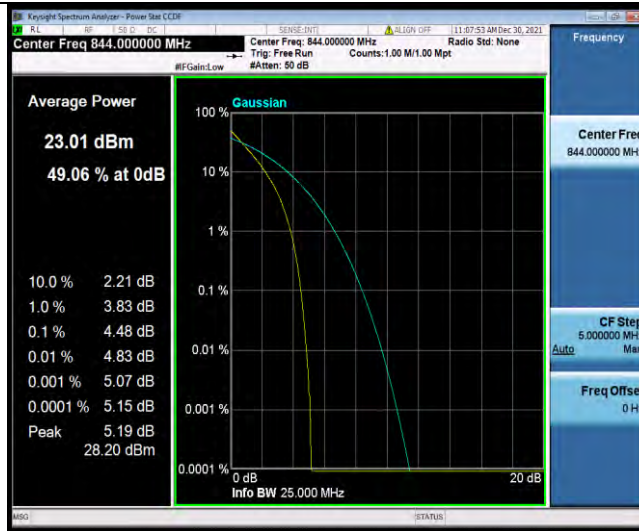

Band5-10MHz-QPSK-20600-50RB#0

BUREAU VERITAS

Test Report No.: W7L-P21120038RF03