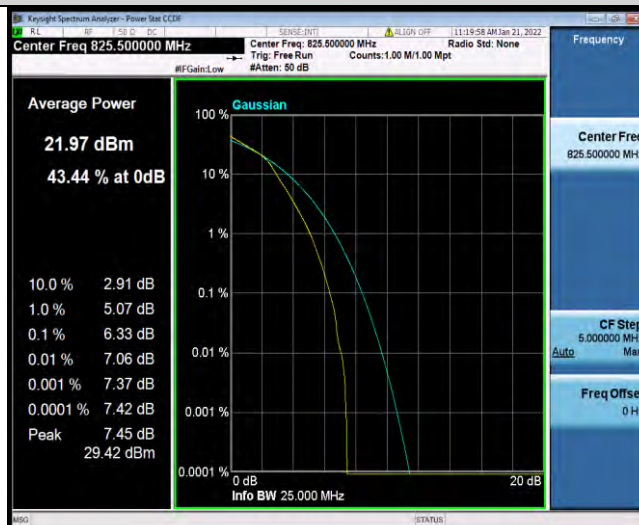

Band5-3MHz-64QAM-20525-1RB#0