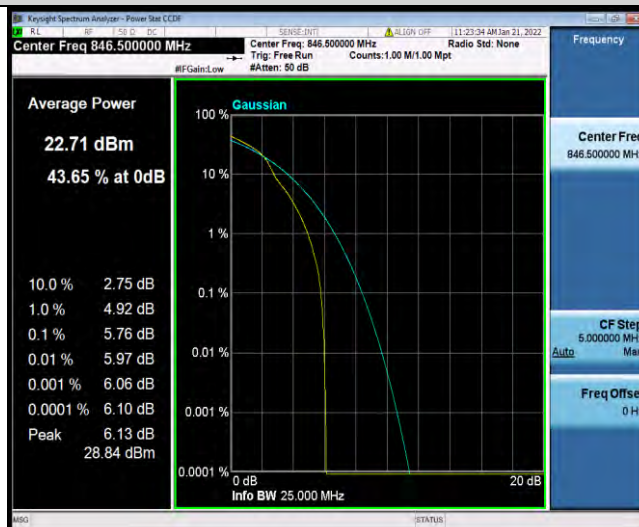

Test Report No.: W7L-P21120038RF03

Band5-5MHz-64QAM-20425-1RB#0

Band5-5MHz-64QAM-20425-25RB#0

Band5-5MHz-64QAM-20525-1RB#0

BUREAU VERITAS

Test Report No.: W7L-P21120038RF03

Band5-5MHz-64QAM-20525-25RB#0

Band5-5MHz-64QAM-20625-1RB#0