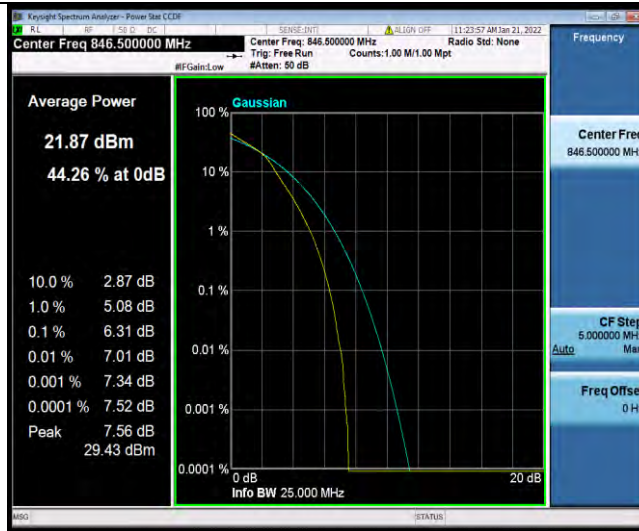

BUREAU VERITAS

Test Report No.: W7L-P21120038RF03

Band5-10MHz-64QAM-20450-1RB#0