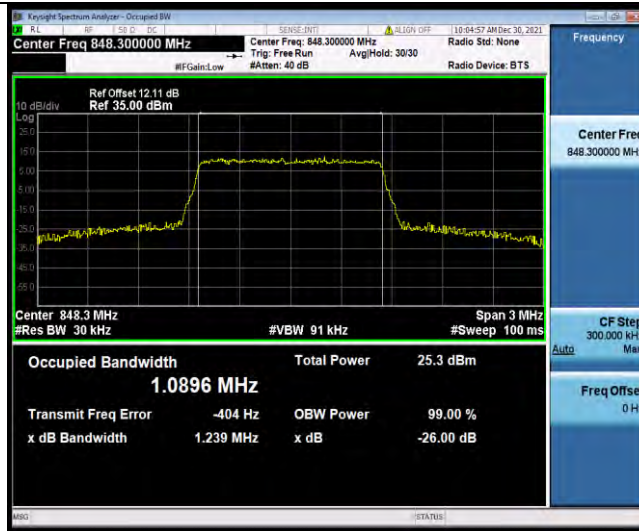

BUREAU VERITAS

Test Report No.: W7L-P21120038RF03

Band5-1.4MHz-16QAM-20407-6RB#0