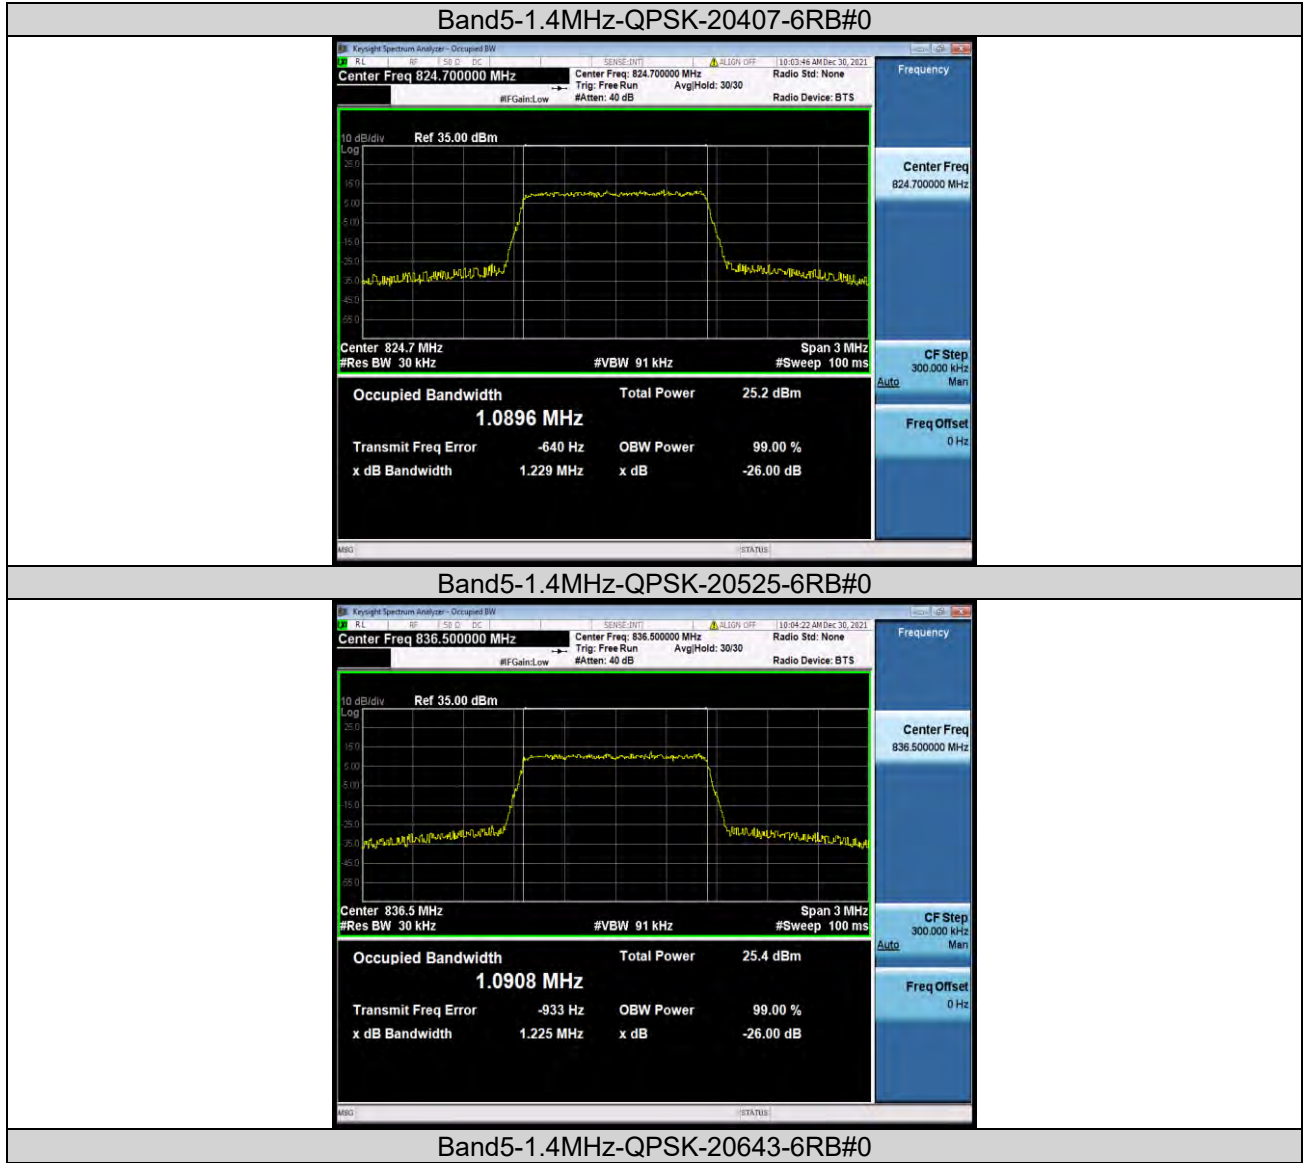

BUREAU VERITAS

Test Report No.: W7L-P21120038RF03

Test Graphs