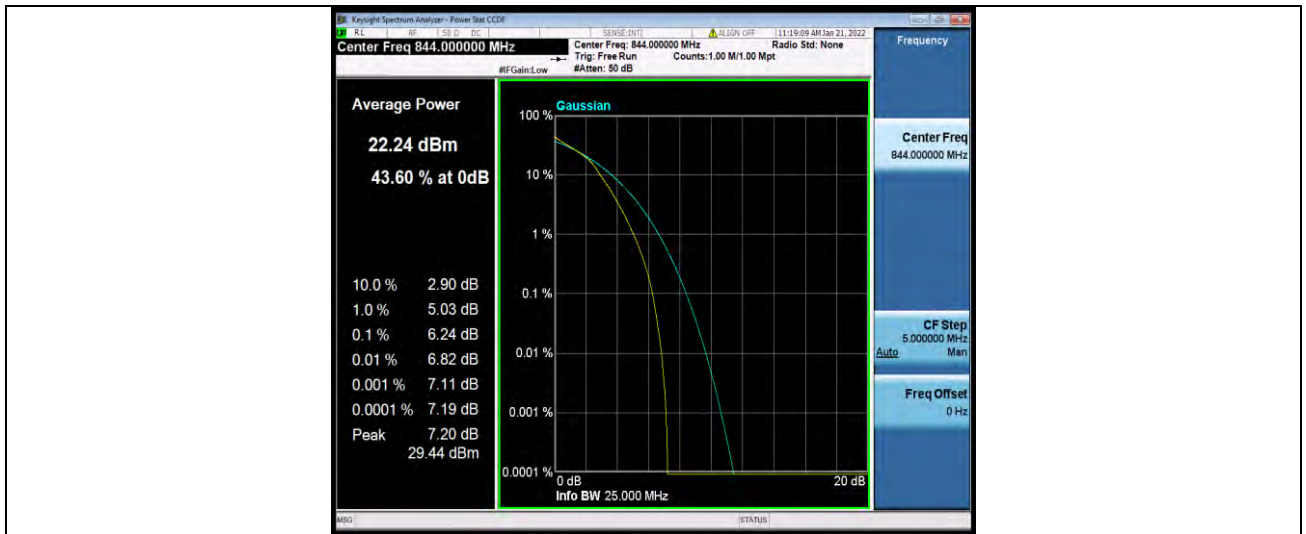

Band5-10MHz-64QAM-20525-50RB#0

Band5-10MHz-64QAM-20600-1RB#0

Band5-10MHz-64QAM-20600-50RB#0

BUREAU
VERITAS

Test Report No.: W7L-P21120038RF03

26DB BANDWIDTH AND OCCUPIED BANDWIDTH

Test Result

Band	Bandwidth	Modulation	Channel	RB Configuration	Occupied Bandwidth (MHz)	26dB Bandwidth (MHz)	Verdict
Band5	1.4MHz	QPSK	20407	6RB#0	1.0896	1.229	PASS
Band5	1.4MHz	QPSK	20525	6RB#0	1.0908	1.225	PASS
Band5	1.4MHz	QPSK	20643	6RB#0	1.0896	1.239	PASS
Band5	1.4MHz	16QAM	20407	6RB#0	1.0915	1.242	PASS
Band5	1.4MHz	16QAM	20525	6RB#0	1.0924	1.242	PASS
Band5	1.4MHz	16QAM	20643	6RB#0	1.0912	1.239	PASS
Band5	3MHz	QPSK	20415	15RB#0	2.6941	2.969	PASS
Band5	3MHz	QPSK	20525	15RB#0	2.6977	2.960	PASS
Band5	3MHz	QPSK	20635	15RB#0	2.6995	2.954	PASS
Band5	3MHz	16QAM	20415	15RB#0	2.6934	2.964	PASS
Band5	3MHz	16QAM	20525	15RB#0	2.6977	3.008	PASS
Band5	3MHz	16QAM	20635	15RB#0	2.6959	2.961	PASS
Band5	5MHz	QPSK	20425	25RB#0	4.4929	4.863	PASS
Band5	5MHz	QPSK	20525	25RB#0	4.4931	4.887	PASS
Band5	5MHz	QPSK	20625	25RB#0	4.4960	4.881	PASS
Band5	5MHz	16QAM	20425	25RB#0	4.4866	4.858	PASS
Band5	5MHz	16QAM	20525	25RB#0	4.4988	4.916	PASS
Band5	5MHz	16QAM	20625	25RB#0	4.5036	4.881	PASS
Band5	10MHz	QPSK	20450	50RB#0	8.9822	9.595	PASS
Band5	10MHz	QPSK	20525	50RB#0	8.9857	9.578	PASS
Band5	10MHz	QPSK	20600	50RB#0	8.9811	9.557	PASS
Band5	10MHz	16QAM	20450	50RB#0	8.9641	9.581	PASS
Band5	10MHz	16QAM	20525	50RB#0	8.9759	9.622	PASS
Band5	10MHz	16QAM	20600	50RB#0	8.9802	9.555	PASS
Band5	1.4MHz	64QAM	20407	6RB#0	1.0894	1.239	PASS
Band5	1.4MHz	64QAM	20525	6RB#0	1.0890	1.226	PASS
Band5	1.4MHz	64QAM	20643	6RB#0	1.0903	1.237	PASS
Band5	3MHz	64QAM	20415	15RB#0	2.6974	2.984	PASS
Band5	3MHz	64QAM	20525	15RB#0	2.6927	2.961	PASS
Band5	3MHz	64QAM	20635	15RB#0	2.6927	2.957	PASS
Band5	5MHz	64QAM	20425	25RB#0	4.4958	4.877	PASS
Band5	5MHz	64QAM	20525	25RB#0	4.4950	4.902	PASS
Band5	5MHz	64QAM	20625	25RB#0	4.5080	4.894	PASS
Band5	10MHz	64QAM	20450	50RB#0	8.9612	9.546	PASS
Band5	10MHz	64QAM	20525	50RB#0	8.9788	9.557	PASS
Band5	10MHz	64QAM	20600	50RB#0	8.9944	9.575	PASS