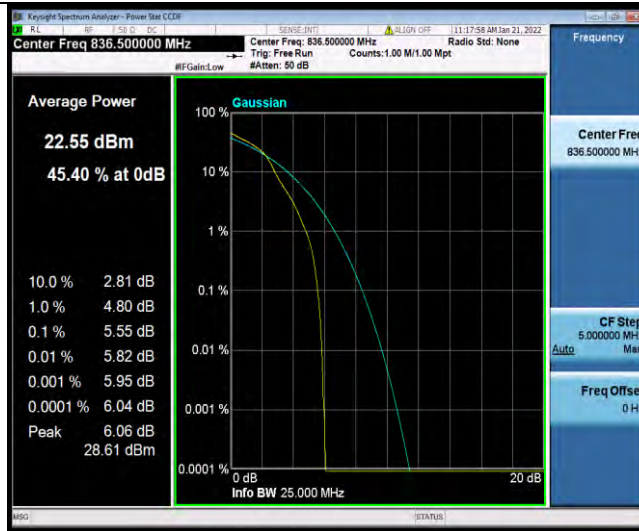

Band5-10MHz-64QAM-20525-50RB#0

Band5-10MHz-64QAM-20600-1RB#0

Band5-10MHz-64QAM-20600-50RB#0

BUREAU
VERITAS

Test Report No.: W7L-P21120038RF03

26DB BANDWIDTH AND OCCUPIED BANDWIDTH

Test Result

Band	Bandwidth	Modulation	Channel	RB Configuration	Occupied Bandwidth (MHz)	26dB Bandwidth (MHz)	Verdict
Band5	1.4MHz	QPSK	20407	6RB#0	1.0896	1.229	PASS
Band5	1.4MHz	QPSK	20525	6RB#0	1.0908	1.225	PASS
Band5	1.4MHz	QPSK	20643	6RB#0	1.0896	1.239	PASS
Band5	1.4MHz	16QAM	20407	6RB#0	1.0915	1.242	PASS
Band5	1.4MHz	16QAM	20525	6RB#0	1.0924	1.242	PASS
Band5	1.4MHz	16QAM	20643	6RB#0	1.0912	1.239	PASS
Band5	3MHz	QPSK	20415	15RB#0	2.6941	2.969	PASS
Band5	3MHz	QPSK	20525	15RB#0	2.6977	2.960	PASS
Band5	3MHz	QPSK	20635	15RB#0	2.6995	2.954	PASS
Band5	3MHz	16QAM	20415	15RB#0	2.6934	2.964	PASS
Band5	3MHz	16QAM	20525	15RB#0	2.6977	3.008	PASS
Band5	3MHz	16QAM	20635	15RB#0	2.6959	2.961	PASS
Band5	5MHz	QPSK	20425	25RB#0	4.4929	4.863	PASS
Band5	5MHz	QPSK	20525	25RB#0	4.4931	4.887	PASS
Band5	5MHz	QPSK	20625	25RB#0	4.4960	4.881	PASS
Band5	5MHz	16QAM	20425	25RB#0	4.4866	4.858	PASS
Band5	5MHz	16QAM	20525	25RB#0	4.4988	4.916	PASS
Band5	5MHz	16QAM	20625	25RB#0	4.5036	4.881	PASS
Band5	10MHz	QPSK	20450	50RB#0	8.9822	9.595	PASS
Band5	10MHz	QPSK	20525	50RB#0	8.9857	9.578	PASS
Band5	10MHz	QPSK	20600	50RB#0	8.9811	9.557	PASS
Band5	10MHz	16QAM	20450	50RB#0	8.9641	9.581	PASS
Band5	10MHz	16QAM	20525	50RB#0	8.9759	9.622	PASS
Band5	10MHz	16QAM	20600	50RB#0	8.9802	9.555	PASS
Band5	1.4MHz	64QAM	20407	6RB#0	1.0894	1.239	PASS
Band5	1.4MHz	64QAM	20525	6RB#0	1.0890	1.226	PASS
Band5	1.4MHz	64QAM	20643	6RB#0	1.0903	1.237	PASS
Band5	3MHz	64QAM	20415	15RB#0	2.6974	2.984	PASS
Band5	3MHz	64QAM	20525	15RB#0	2.6927	2.961	PASS
Band5	3MHz	64QAM	20635	15RB#0	2.6927	2.957	PASS
Band5	5MHz	64QAM	20425	25RB#0	4.4958	4.877	PASS
Band5	5MHz	64QAM	20525	25RB#0	4.4950	4.902	PASS
Band5	5MHz	64QAM	20625	25RB#0	4.5080	4.894	PASS
Band5	10MHz	64QAM	20450	50RB#0	8.9612	9.546	PASS
Band5	10MHz	64QAM	20525	50RB#0	8.9788	9.557	PASS
Band5	10MHz	64QAM	20600	50RB#0	8.9944	9.575	PASS