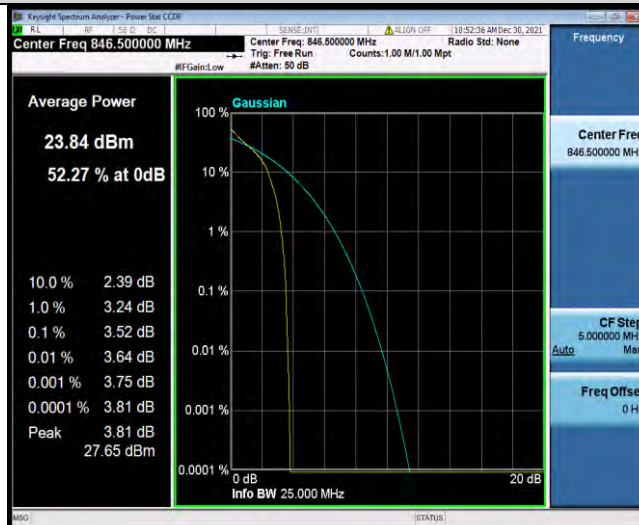

Band5-5MHz-QPSK-20625-1RB#0