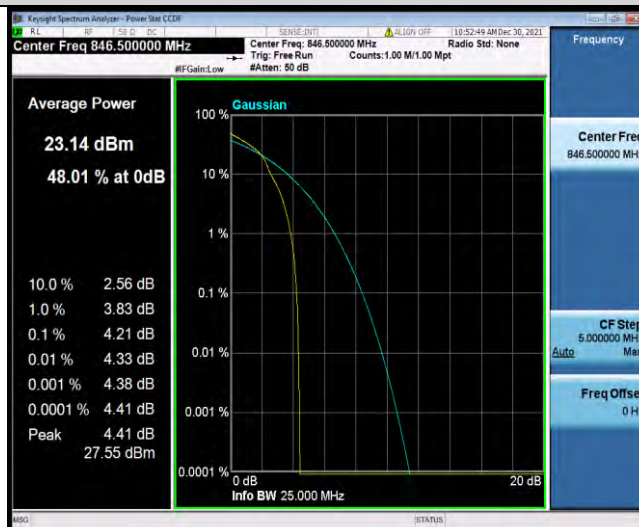

BUREAU VERITAS

Test Report No.: W7L-P21120038RF03

Band5-5MHz-16QAM-20525-25RB#0

Band5-5MHz-16QAM-20625-1RB#0

Band5-5MHz-16QAM-20625-25RB#0

BUREAU VERITAS

Test Report No.: W7L-P21120038RF03

Band5-10MHz-QPSK-20450-1RB#0