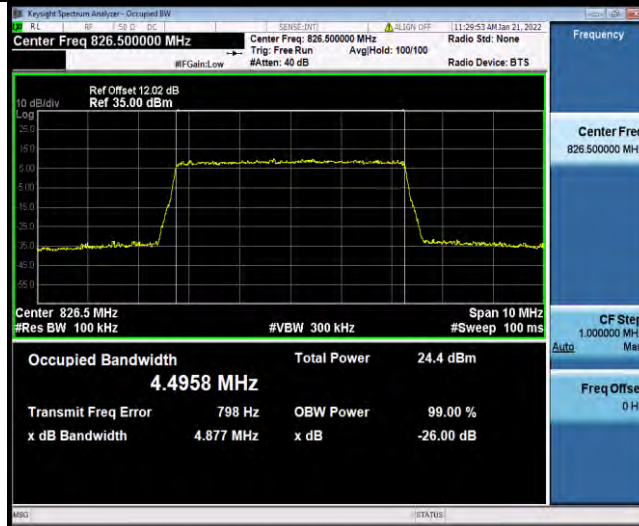

Band5-5MHz-64QAM-20525-25RB#0