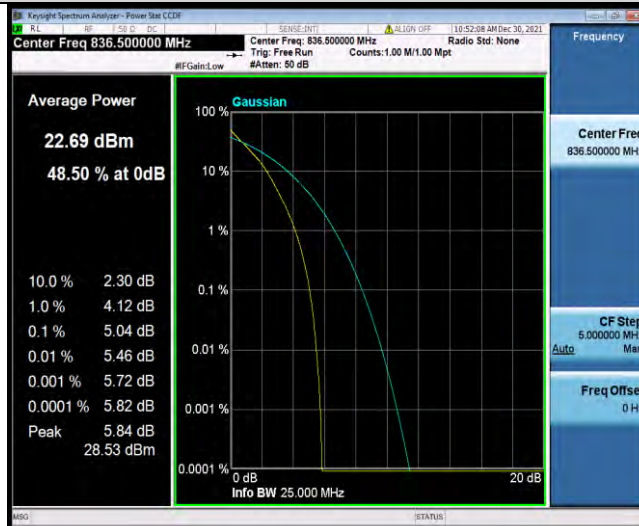

Band5-5MHz-QPSK-20525-25RB#0