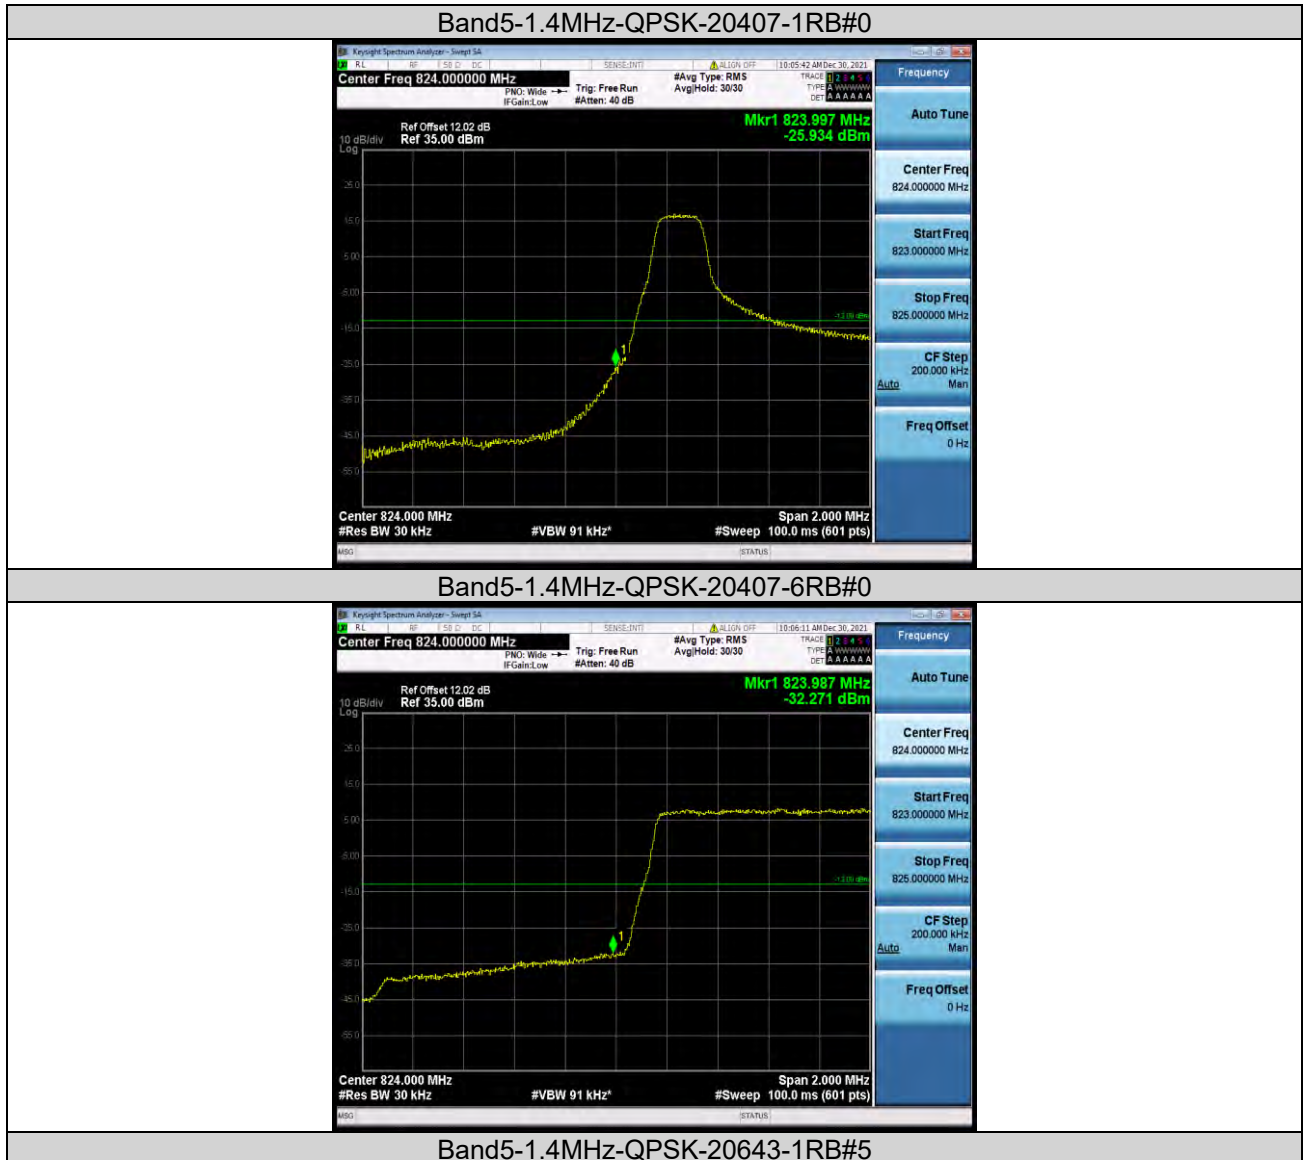

**BUREAU
VERITAS**

Test Report No.: W7L-P21120038RF03

Band5	10MHz	64QAM	20450	1RB#0	-18.56	PASS
Band5	10MHz	64QAM	20450	50RB#0	-30.91	PASS
Band5	10MHz	64QAM	20600	1RB#49	-17.59	PASS
Band5	10MHz	64QAM	20600	50RB#0	-29.23	PASS

Test Graphs