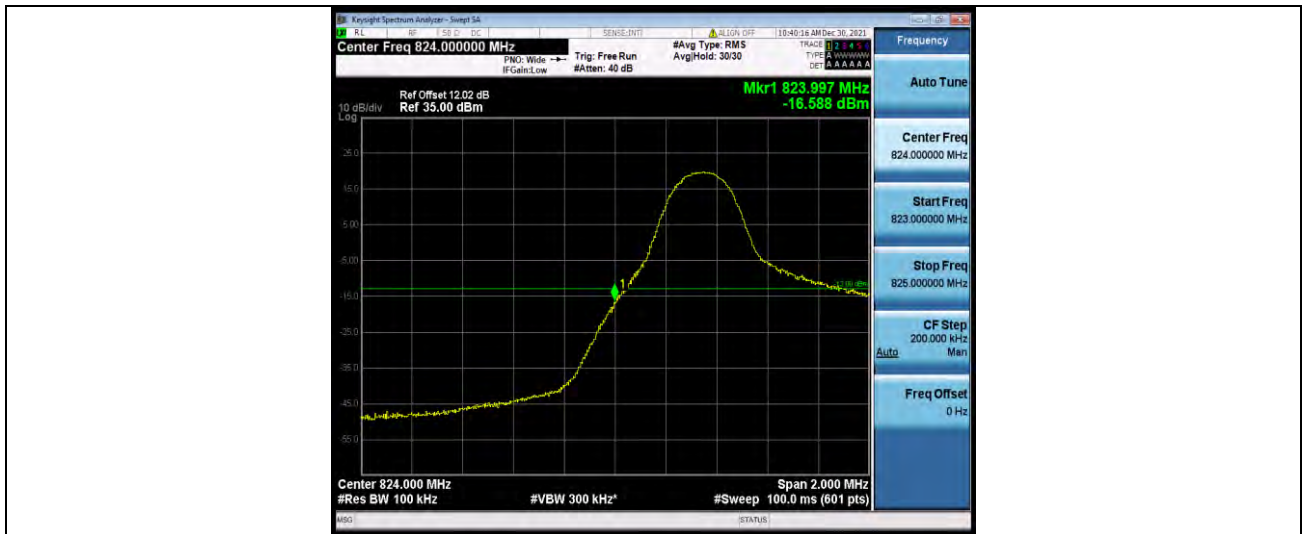

BUREAU VERITAS

Test Report No.: W7L-P21120038RF03

Band5-5MHz-16QAM-20425-25RB#0