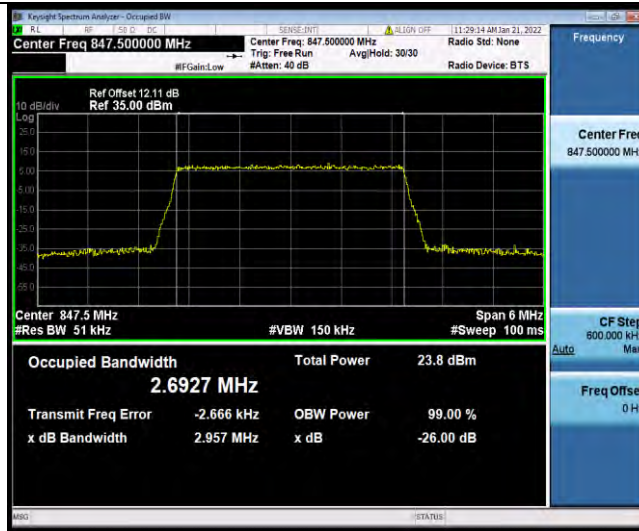

BUREAU VERITAS

Test Report No.: W7L-P21120038RF03

Band5-5MHz-64QAM-20425-25RB#0