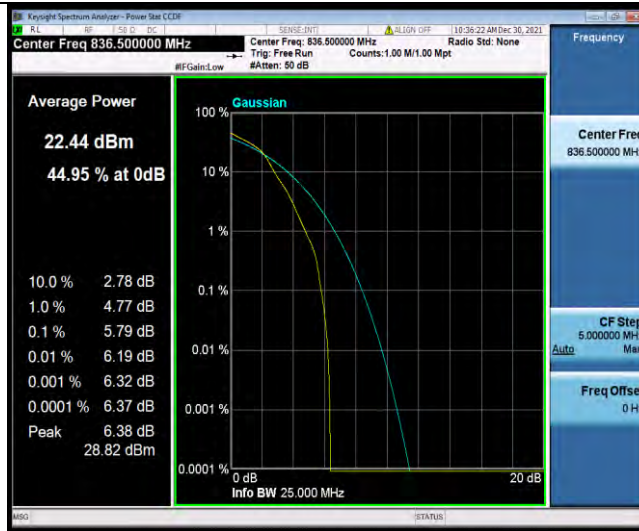

Band5-3MHz-16QAM-20525-1RB#0

BUREAU VERITAS

Test Report No.: W7L-P21120038RF03