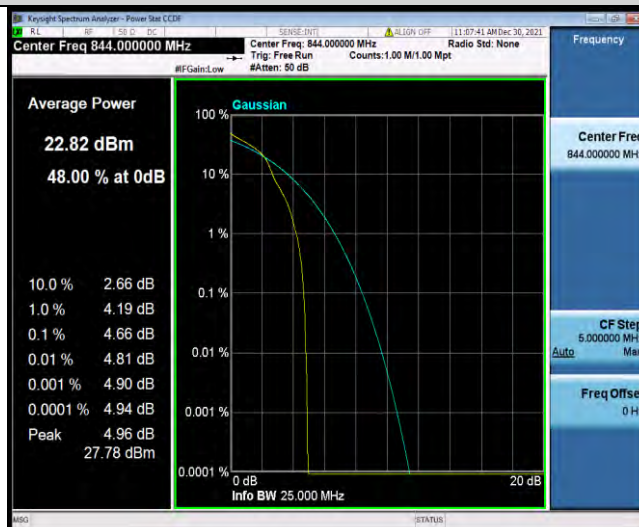

Band5-10MHz-16QAM-20600-1RB#0