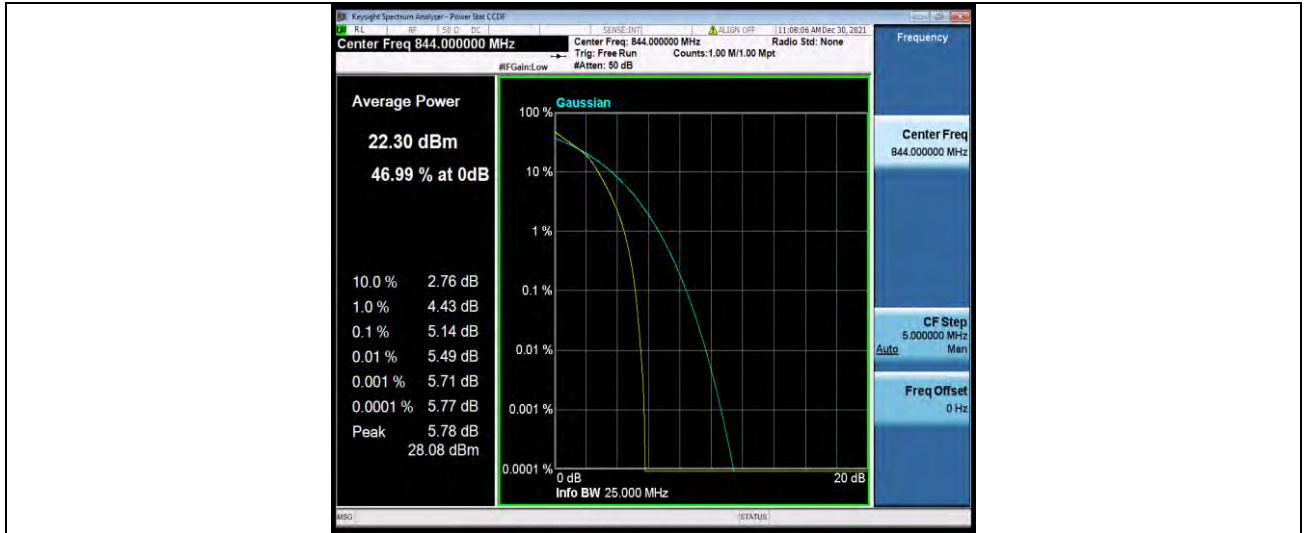

Band5-10MHz-16QAM-20600-1RB#0

Band5-10MHz-16QAM-20600-50RB#0

BUREAU VERITAS

Test Report No.: W7L-P21120038RF03

Band5-1.4MHz-64QAM-20407-1RB#0

Band5-1.4MHz-64QAM-20407-6RB#0

Band5-1.4MHz-64QAM-20525-1RB#0

BUREAU VERITAS