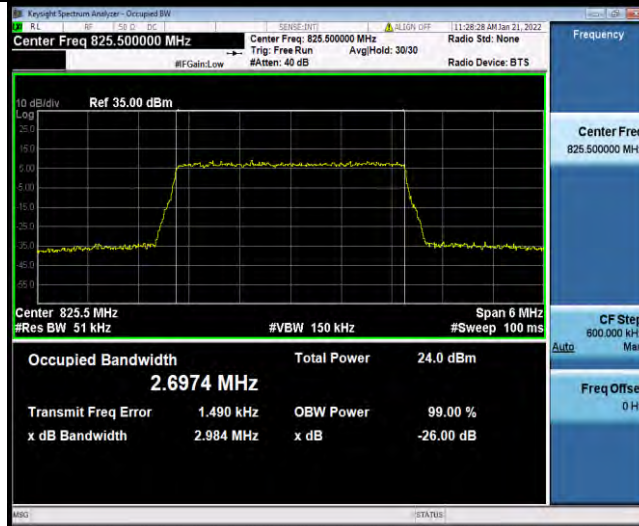

Band5-1.4MHz-64QAM-20407-6RB#0

Band5-1.4MHz-64QAM-20525-6RB#0

Band5-1.4MHz-64QAM-20643-6RB#0

BUREAU VERITAS

Test Report No.: W7L-P21120038RF03

Band5-3MHz-64QAM-20415-15RB#0

Band5-3MHz-64QAM-20525-15RB#0

Band5-3MHz-64QAM-20635-15RB#0