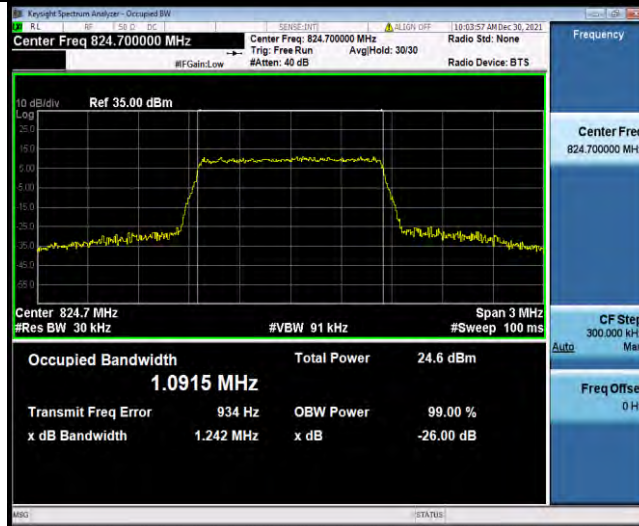

Band5-1.4MHz-16QAM-20525-6RB#0