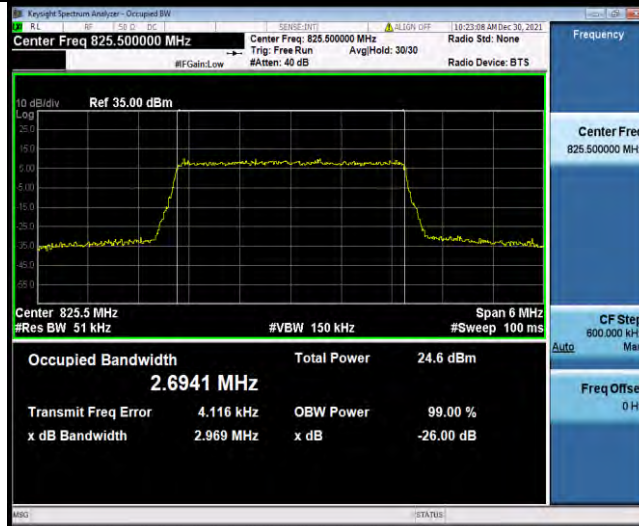

Band5-3MHz-QPSK-20525-15RB#0