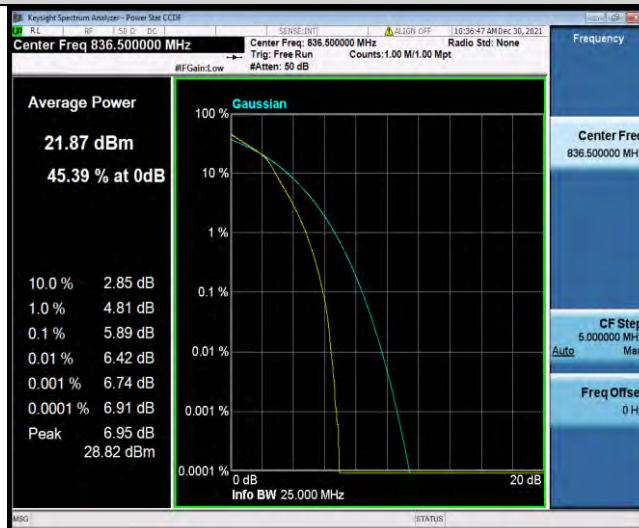

BUREAU VERITAS

Test Report No.: W7L-P21120038RF03