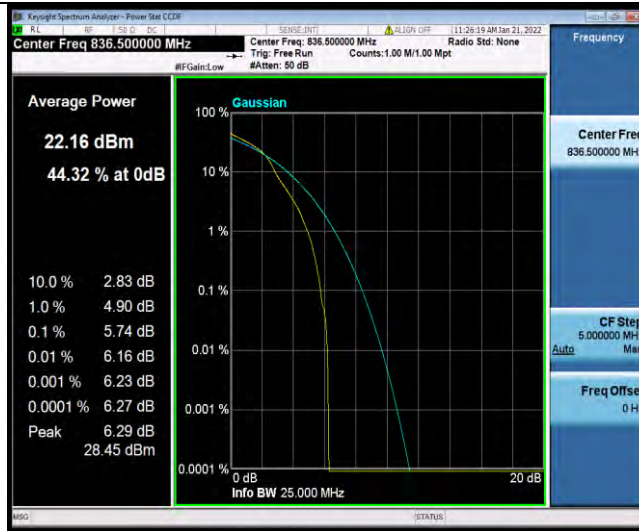

BUREAU VERITAS

Test Report No.: W7L-P21120038RF03

Band5-1.4MHz-64QAM-20525-6RB#0