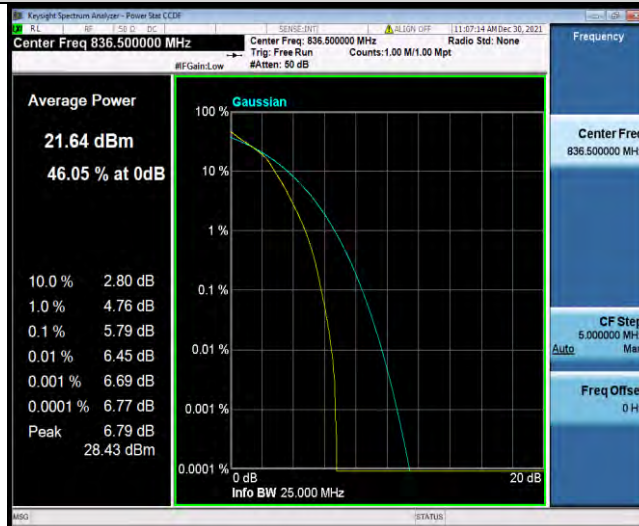

Test Report No.: W7L-P21120038RF03

Band5-10MHz-16QAM-20450-1RB#0

Band5-10MHz-16QAM-20450-50RB#0

Band5-10MHz-16QAM-20525-1RB#0

BUREAU VERITAS

Test Report No.: W7L-P21120038RF03

Band5-10MHz-16QAM-20525-50RB#0