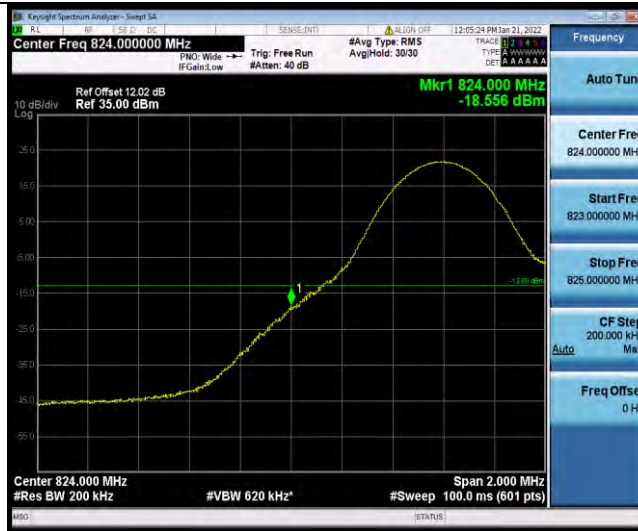

BUREAU VERITAS

Test Report No.: W7L-P21120038RF03

Band5-10MHz-64QAM-20450-50RB#0