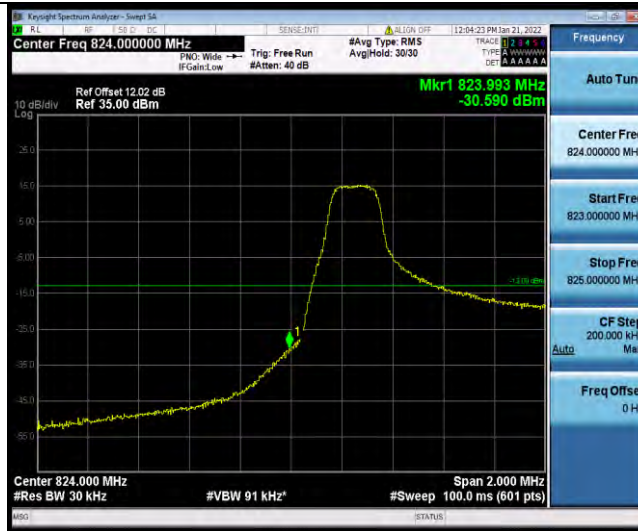

Band5-10MHz-16QAM-20600-1RB#49

Band5-10MHz-16QAM-20600-50RB#0

Band5-1.4MHz-64QAM-20407-1RB#0

BUREAU VERITAS

Test Report No.: W7L-P21120038RF03

Band5-1.4MHz-64QAM-20407-6RB#0

Band5-1.4MHz-64QAM-20643-1RB#5

Band5-1.4MHz-64QAM-20643-6RB#0