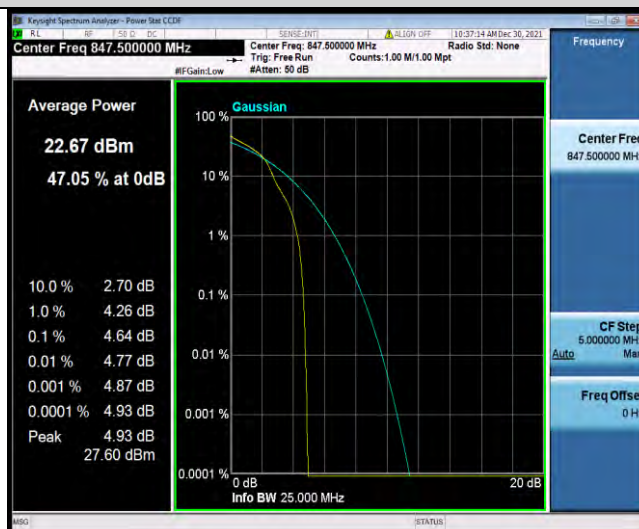

BUREAU VERITAS

Test Report No.: W7L-P21120038RF03