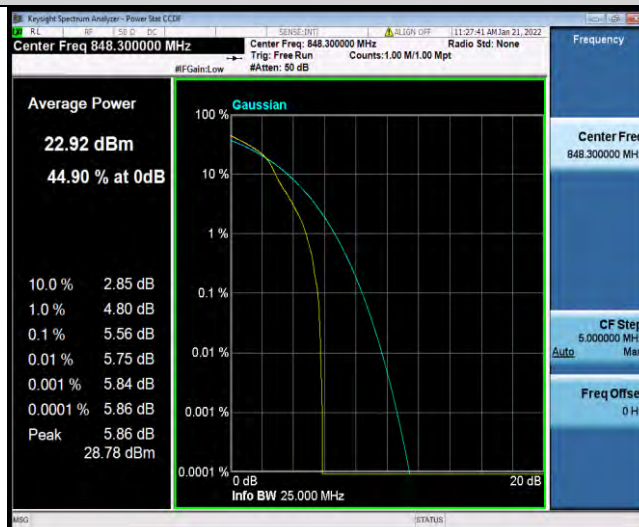

Band5-1.4MHz-64QAM-20643-6RB#0