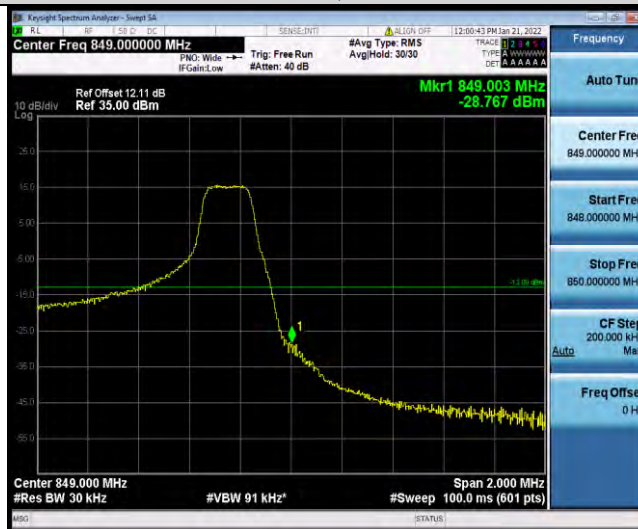

Band5-10MHz-16QAM-20600-1RB#49

Band5-10MHz-16QAM-20600-50RB#0

Band5-1.4MHz-64QAM-20407-1RB#0

BUREAU VERITAS

Test Report No.: W7L-P21120038RF03

Band5-1.4MHz-64QAM-20407-6RB#0

Band5-1.4MHz-64QAM-20643-1RB#5

Band5-1.4MHz-64QAM-20643-6RB#0