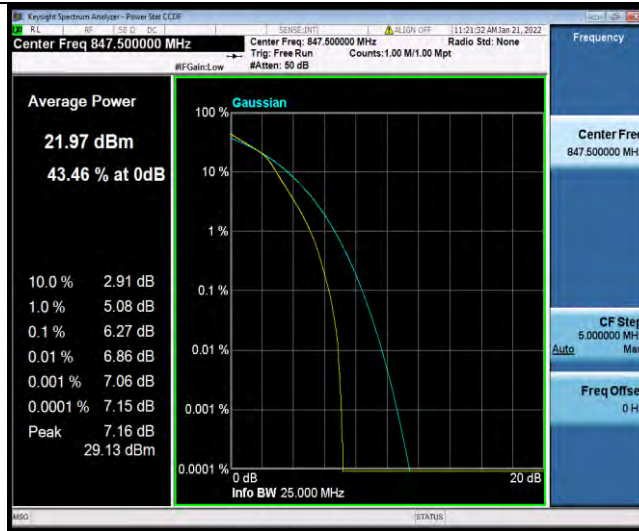

BUREAU VERITAS

Test Report No.: W7L-P21120038RF03

Band5-5MHz-64QAM-20425-1RB#0