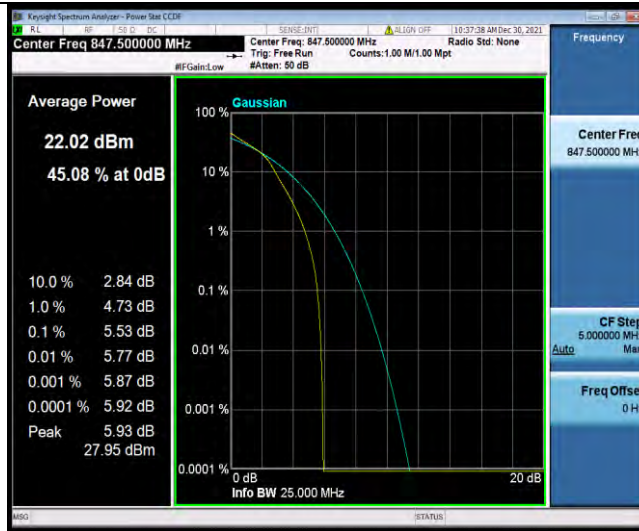

BUREAU VERITAS

Test Report No.: W7L-P21120038RF03