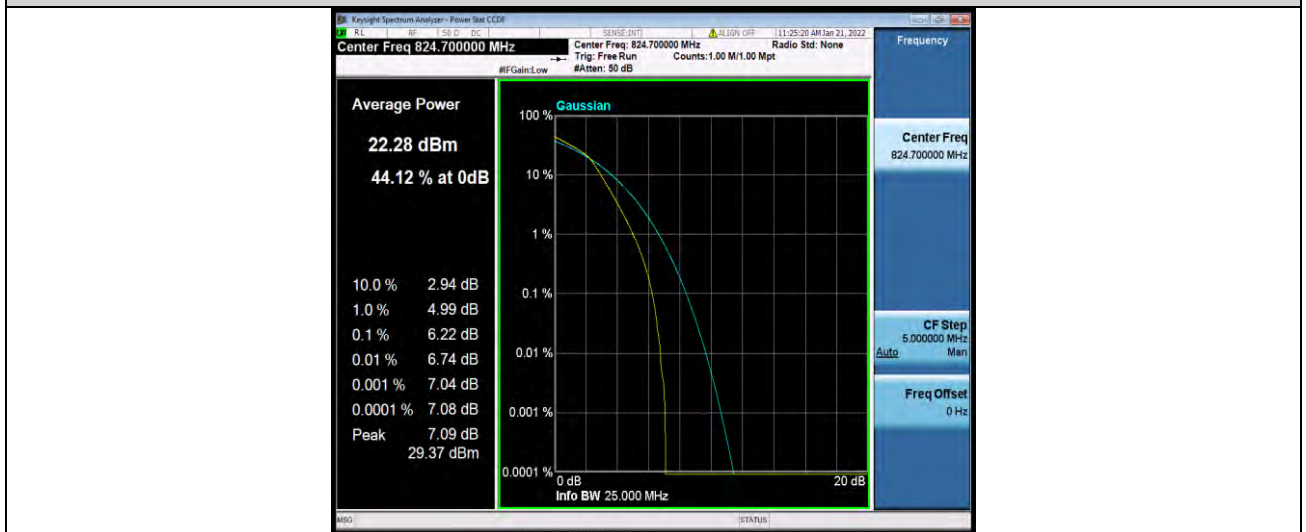

Band5-10MHz-16QAM-20600-1RB#0

Band5-10MHz-16QAM-20600-50RB#0

BUREAU VERITAS

Test Report No.: W7L-P21120038RF03

Band5-1.4MHz-64QAM-20407-1RB#0

Band5-1.4MHz-64QAM-20407-6RB#0

Band5-1.4MHz-64QAM-20525-1RB#0

BUREAU VERITAS