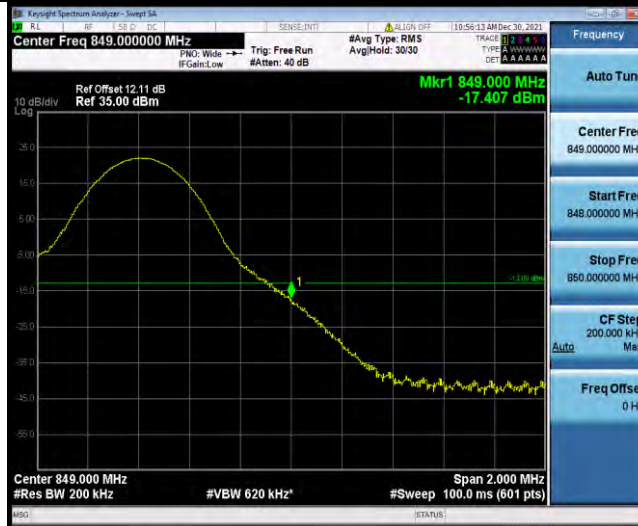

Band5-10MHz-16QAM-20600-50RB#0