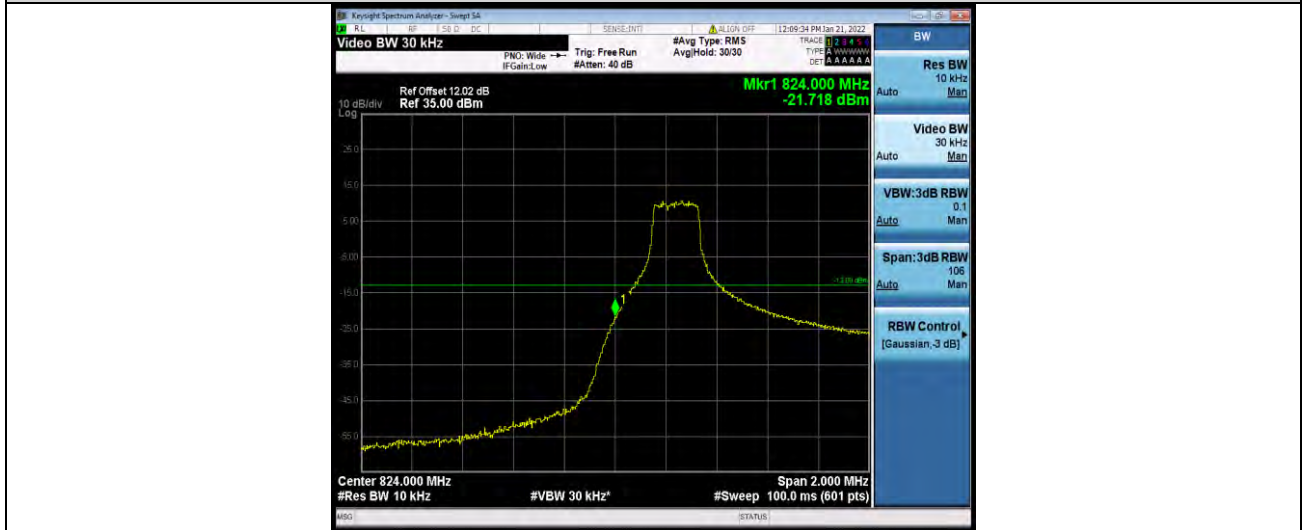

Band5-3MHz-64QAM-20415-15RB#0