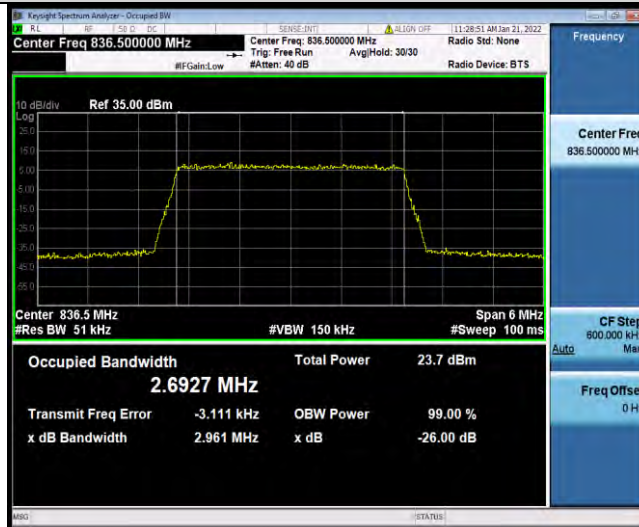

Band5-1.4MHz-64QAM-20407-6RB#0

Band5-1.4MHz-64QAM-20525-6RB#0

Band5-1.4MHz-64QAM-20643-6RB#0

BUREAU VERITAS

Test Report No.: W7L-P21120038RF03

Band5-3MHz-64QAM-20415-15RB#0

Band5-3MHz-64QAM-20525-15RB#0

Band5-3MHz-64QAM-20635-15RB#0