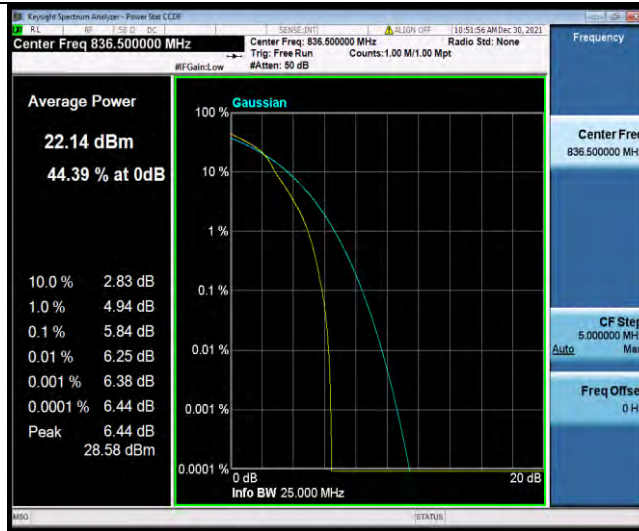

Band5-5MHz-16QAM-20525-1RB#0

BUREAU VERITAS

Test Report No.: W7L-P21120038RF03