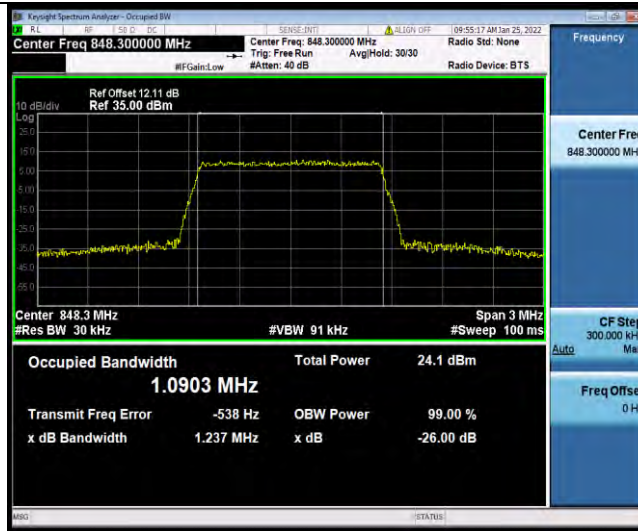

Band5-1.4MHz-64QAM-20525-6RB#0

Band5-1.4MHz-64QAM-20643-6RB#0

BUREAU VERITAS

Test Report No.: W7L-P21120038RF03

Band5-3MHz-64QAM-20415-15RB#0

Band5-3MHz-64QAM-20525-15RB#0

Band5-3MHz-64QAM-20635-15RB#0

BUREAU VERITAS