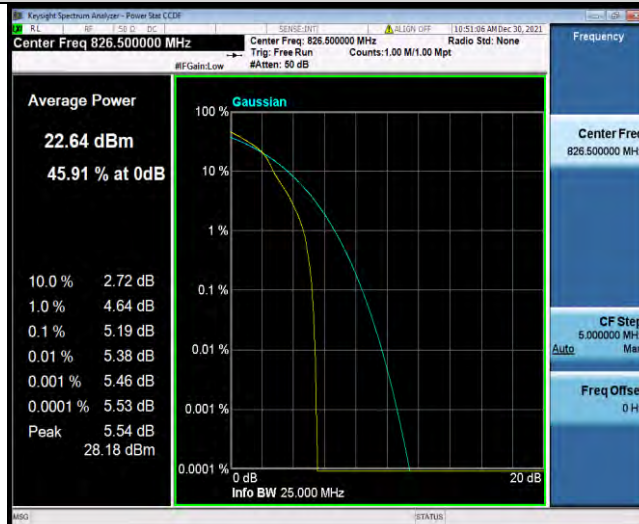

Band5-5MHz-16QAM-20425-25RB#0