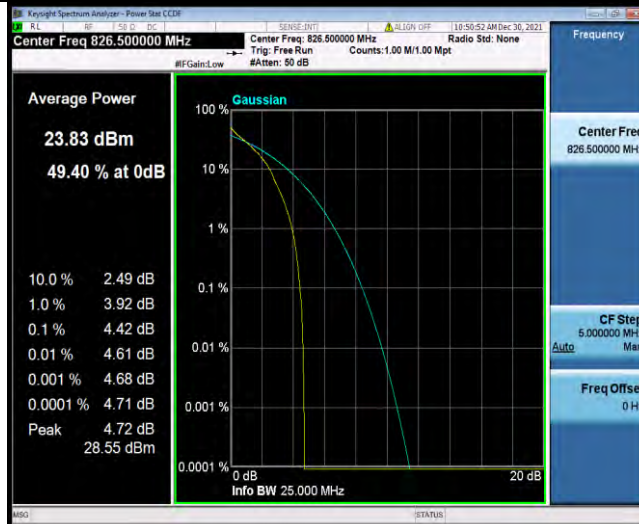

Test Report No.: W7L-P21120038RF03

BUREAU VERITAS

Test Report No.: W7L-P21120038RF03

Band5-5MHz-QPSK-20425-1RB#0

Band5-5MHz-QPSK-20425-25RB#0

Band5-5MHz-QPSK-20525-1RB#0

BUREAU VERITAS

Test Report No.: W7L-P21120038RF03