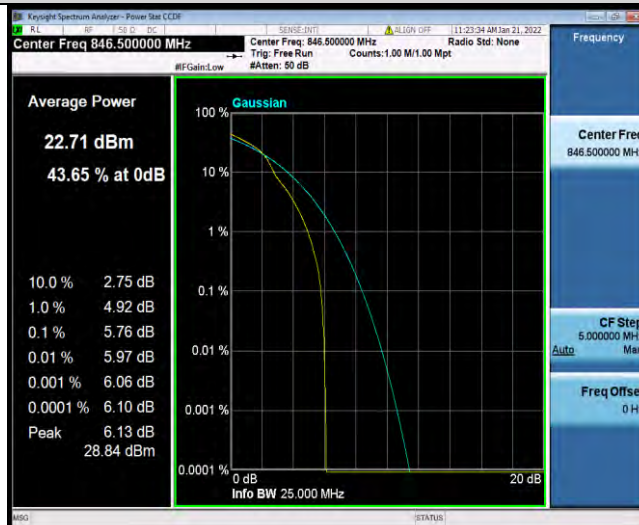

Band5-5MHz-64QAM-20625-25RB#0