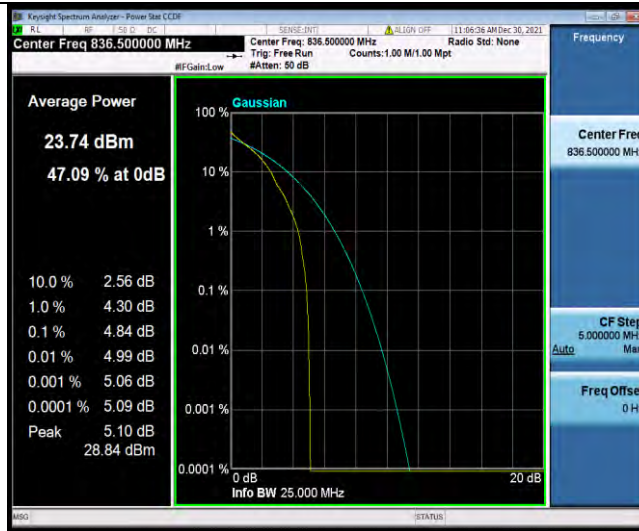

BUREAU VERITAS

Test Report No.: W7L-P21120038RF03

Band5-10MHz-QPSK-20525-50RB#0