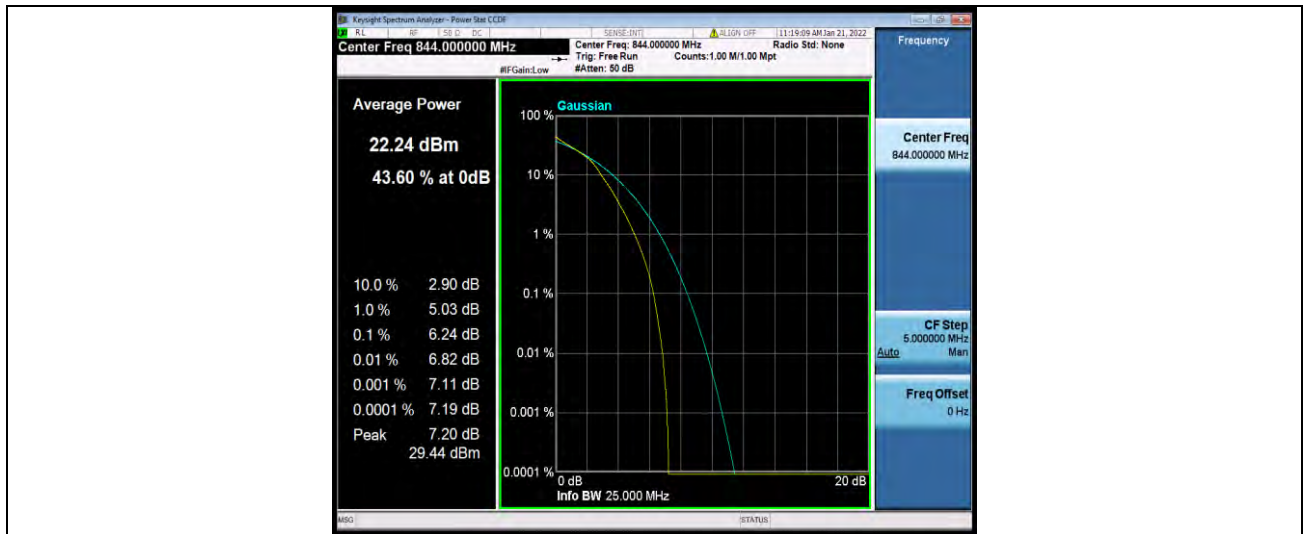

### 26DB BANDWIDTH AND OCCUPIED BANDWIDTH