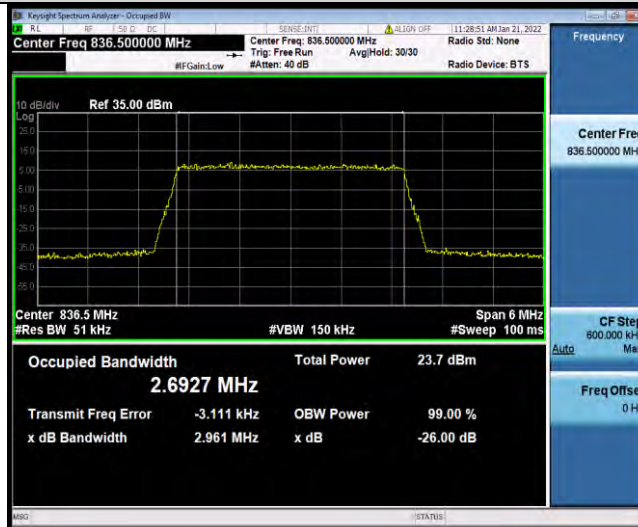

Band5-1.4MHz-64QAM-20525-6RB#0

Band5-1.4MHz-64QAM-20643-6RB#0

BUREAU VERITAS

Test Report No.: W7L-P21120038RF03

Band5-3MHz-64QAM-20415-15RB#0

Band5-3MHz-64QAM-20525-15RB#0

Band5-3MHz-64QAM-20635-15RB#0

BUREAU VERITAS