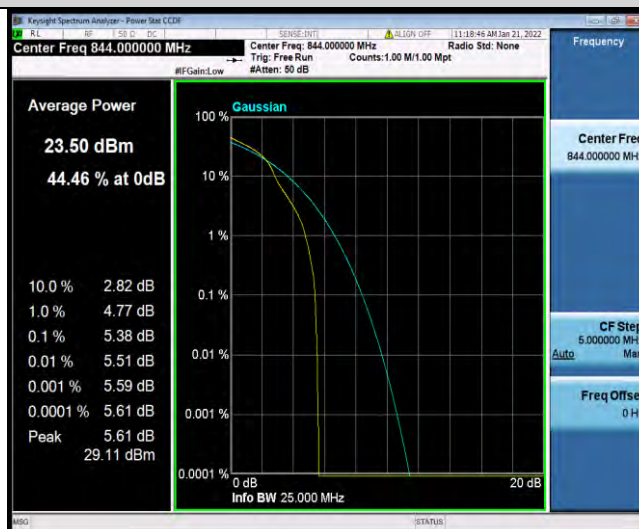

BUREAU VERITAS

Test Report No.: W7L-P21120038RF03