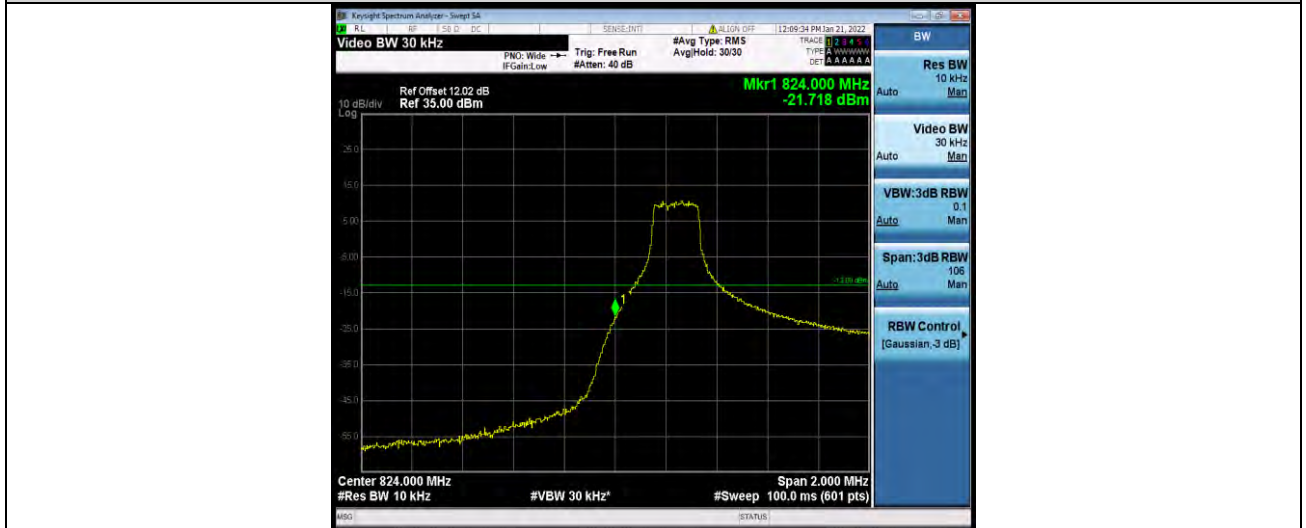

Band5-3MHz-64QAM-20415-15RB#0