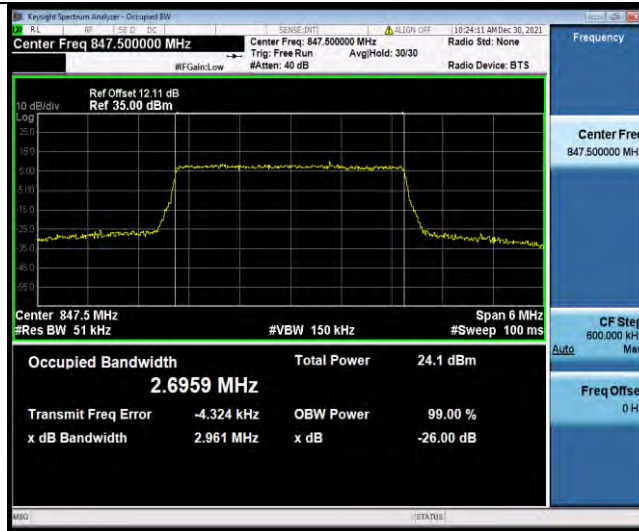

BUREAU VERITAS

Test Report No.: W7L-P21120038RF03

Band5-5MHz-QPSK-20425-25RB#0