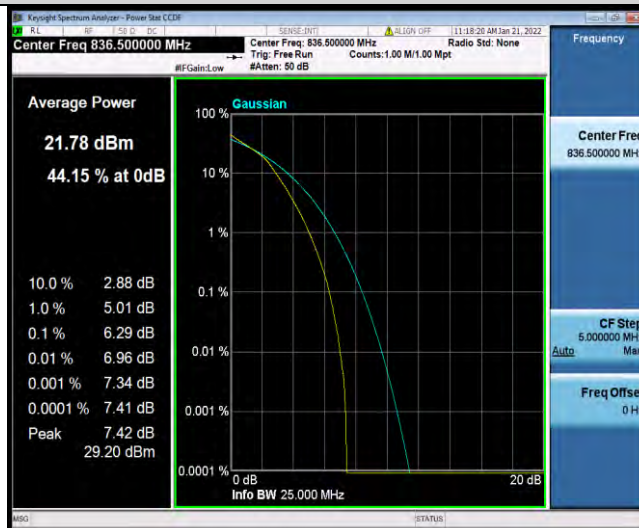

BUREAU VERITAS

Test Report No.: W7L-P21120038RF03