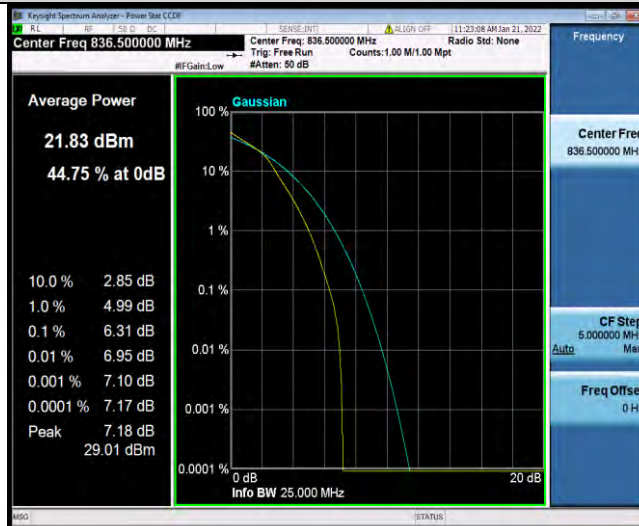

BUREAU VERITAS

Test Report No.: W7L-P21120038RF03

Band5-5MHz-64QAM-20425-1RB#0

Band5-5MHz-64QAM-20425-25RB#0

Band5-5MHz-64QAM-20525-1RB#0

BUREAU VERITAS

Test Report No.: W7L-P21120038RF03

Band5-5MHz-64QAM-20525-25RB#0