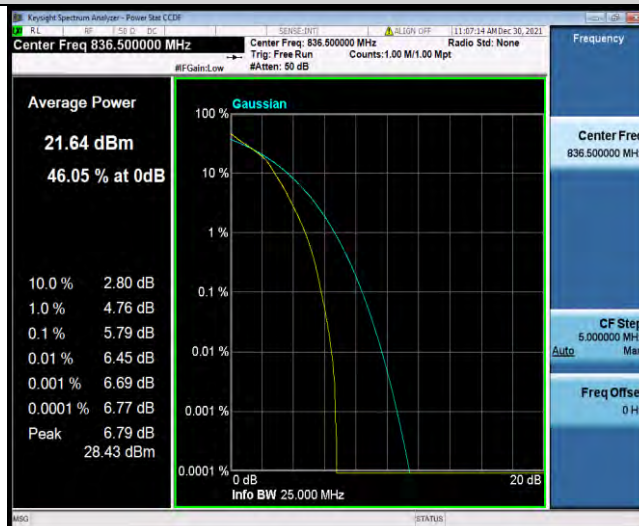

Band5-10MHz-16QAM-20525-1RB#0

BUREAU VERITAS

Test Report No.: W7L-P21120038RF03

Band5-10MHz-16QAM-20525-50RB#0

Band5-10MHz-16QAM-20600-1RB#0

Band5-10MHz-16QAM-20600-50RB#0

BUREAU VERITAS