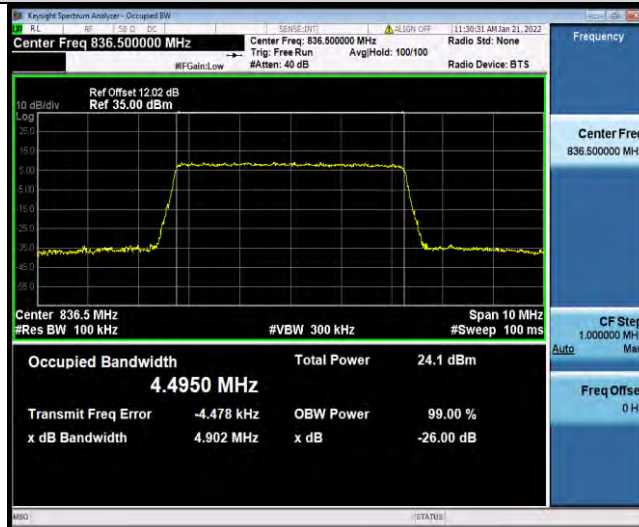

Band5-5MHz-64QAM-20625-25RB#0