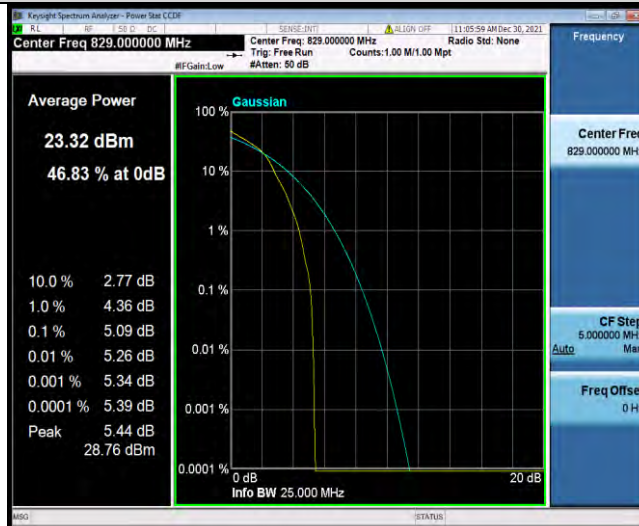

Test Report No.: W7L-P21120038RF03

Band5-10MHz-QPSK-20525-50RB#0

Band5-10MHz-QPSK-20600-1RB#0

Band5-10MHz-QPSK-20600-50RB#0

BUREAU VERITAS

Test Report No.: W7L-P21120038RF03

Band5-10MHz-16QAM-20450-1RB#0

Band5-10MHz-16QAM-20450-50RB#0