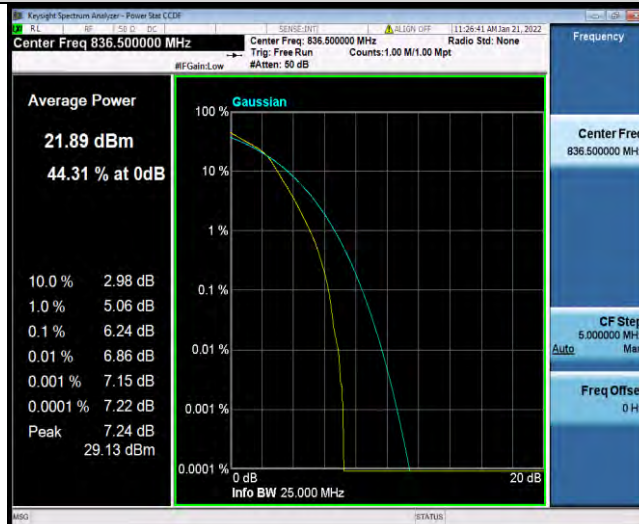

### Band5-1.4MHz-64QAM-20525-1RB#0

BUREAU VERITAS

Test Report No.: W7L-P21120038RF03

Band5-1.4MHz-64QAM-20525-6RB#0

Band5-1.4MHz-64QAM-20643-1RB#0

Band5-1.4MHz-64QAM-20643-6RB#0

BUREAU VERITAS

Test Report No.: W7L-P21120038RF03