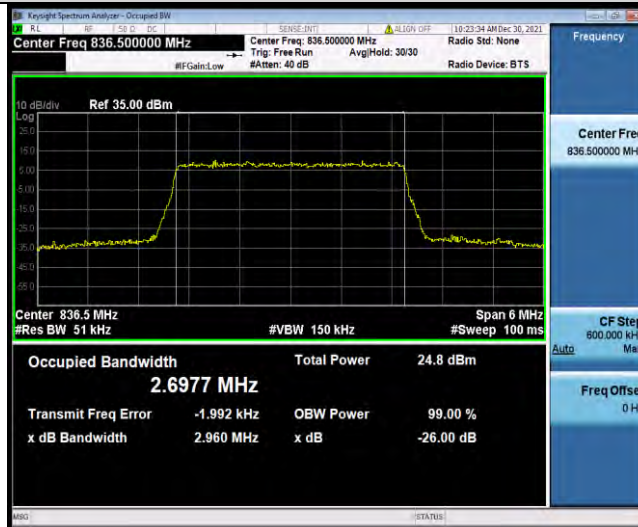

Band5-3MHz-QPSK-20635-15RB#0