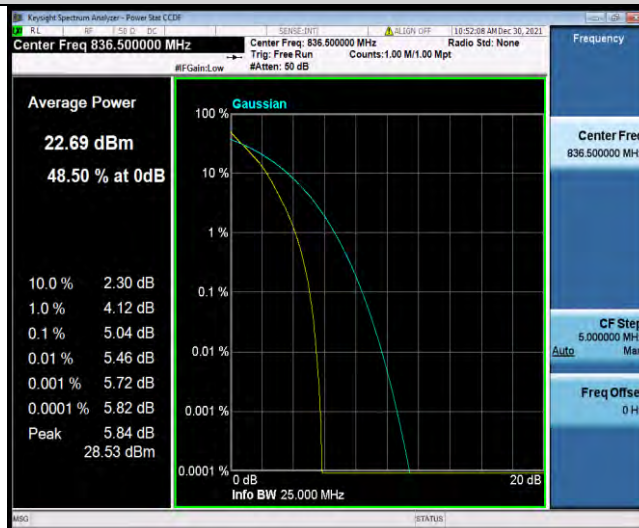

Test Report No.: W7L-P21120038RF03

BUREAU VERITAS

Test Report No.: W7L-P21120038RF03

Band5-5MHz-QPSK-20425-1RB#0

Band5-5MHz-QPSK-20425-25RB#0

Band5-5MHz-QPSK-20525-1RB#0

BUREAU VERITAS

Test Report No.: W7L-P21120038RF03