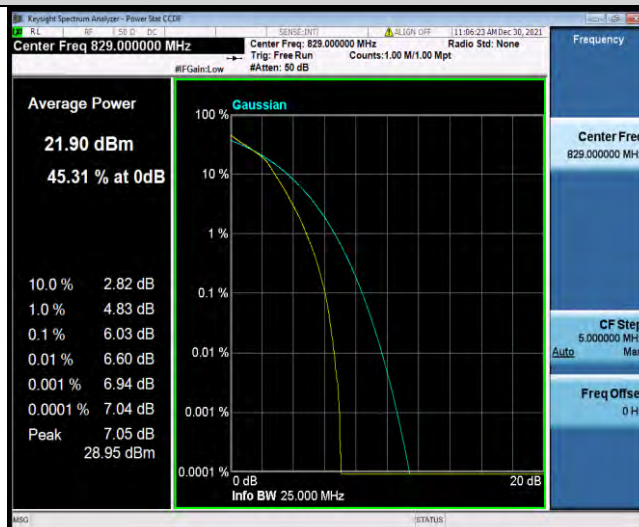

Test Report No.: W7L-P21120038RF03

Band5-10MHz-QPSK-20525-50RB#0

Band5-10MHz-QPSK-20600-1RB#0

Band5-10MHz-QPSK-20600-50RB#0

BUREAU VERITAS

Test Report No.: W7L-P21120038RF03

Band5-10MHz-16QAM-20450-1RB#0

Band5-10MHz-16QAM-20450-50RB#0