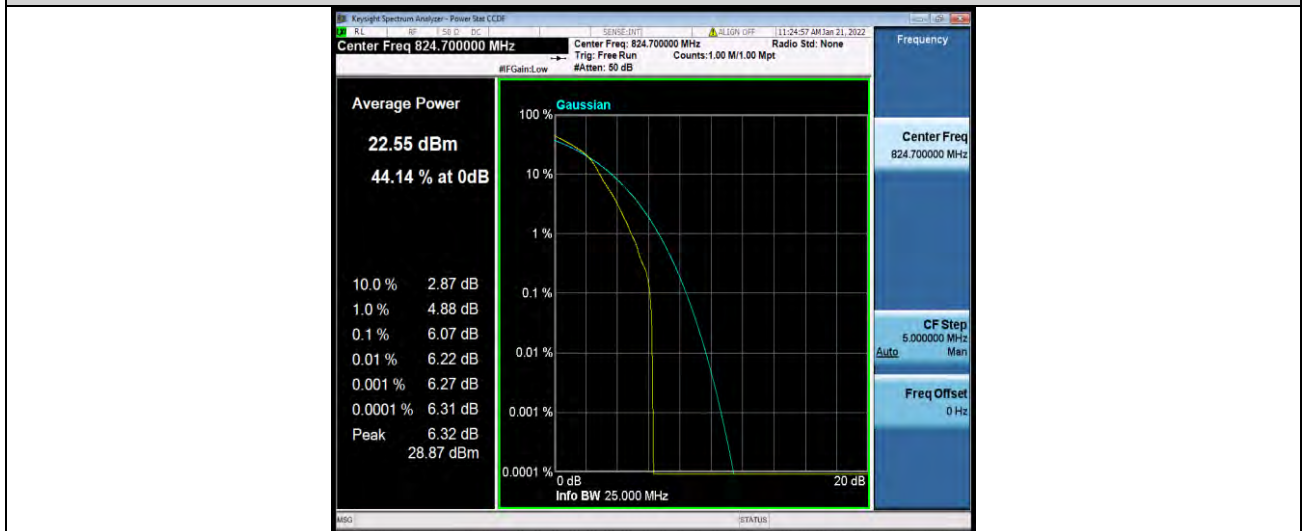

Band5-1.4MHz-64QAM-20407-1RB#0