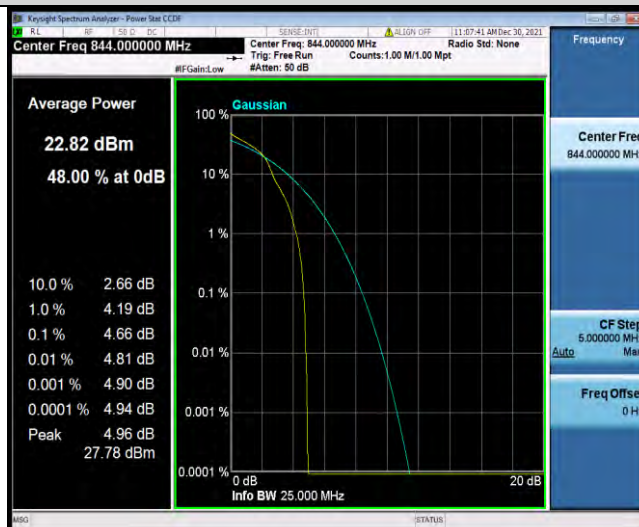

Band5-10MHz-16QAM-20525-1RB#0

BUREAU VERITAS

Test Report No.: W7L-P21120038RF03

Band5-10MHz-16QAM-20525-50RB#0

Band5-10MHz-16QAM-20600-1RB#0

Band5-10MHz-16QAM-20600-50RB#0

BUREAU VERITAS