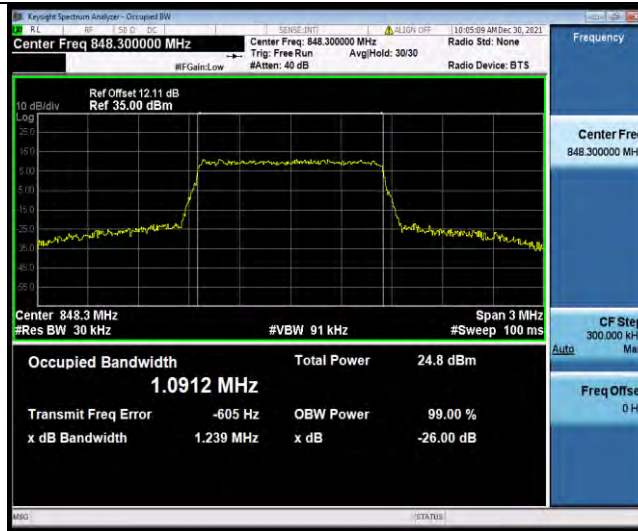

### Test Graphs

BUREAU VERITAS

Test Report No.: W7L-P21120038RF03

Band5-1.4MHz-16QAM-20407-6RB#0

Band5-1.4MHz-16QAM-20525-6RB#0

Band5-1.4MHz-16QAM-20643-6RB#0

BUREAU VERITAS

Test Report No.: W7L-P21120038RF03