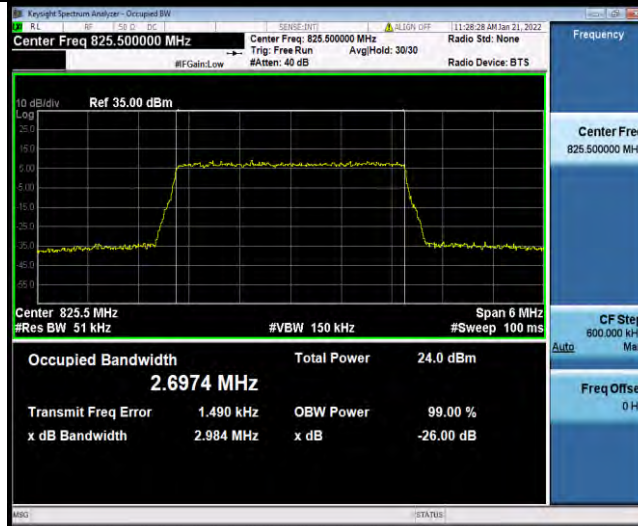

Band5-1.4MHz-64QAM-20525-6RB#0

Band5-1.4MHz-64QAM-20643-6RB#0

BUREAU VERITAS

Test Report No.: W7L-P21120038RF03

Band5-3MHz-64QAM-20415-15RB#0

Band5-3MHz-64QAM-20525-15RB#0

Band5-3MHz-64QAM-20635-15RB#0

BUREAU VERITAS