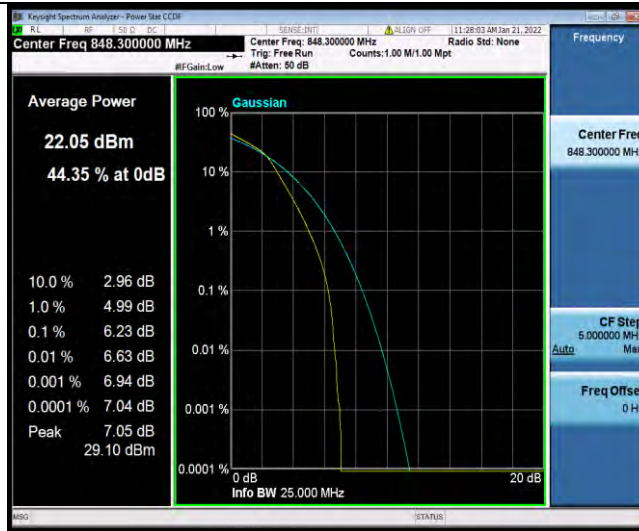

### Band5-1.4MHz-64QAM-20525-1RB#0

BUREAU VERITAS

Test Report No.: W7L-P21120038RF03

Band5-1.4MHz-64QAM-20525-6RB#0

Band5-1.4MHz-64QAM-20643-1RB#0

Band5-1.4MHz-64QAM-20643-6RB#0

BUREAU VERITAS

Test Report No.: W7L-P21120038RF03