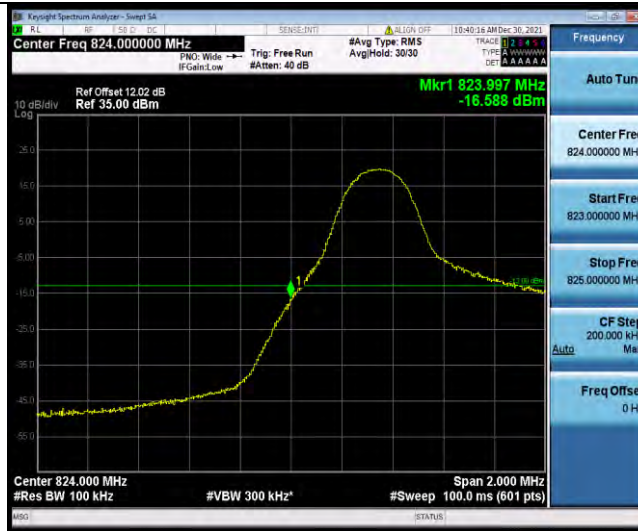

BUREAU VERITAS

Test Report No.: W7L-P21120038RF03

Band5-5MHz-16QAM-20425-25RB#0