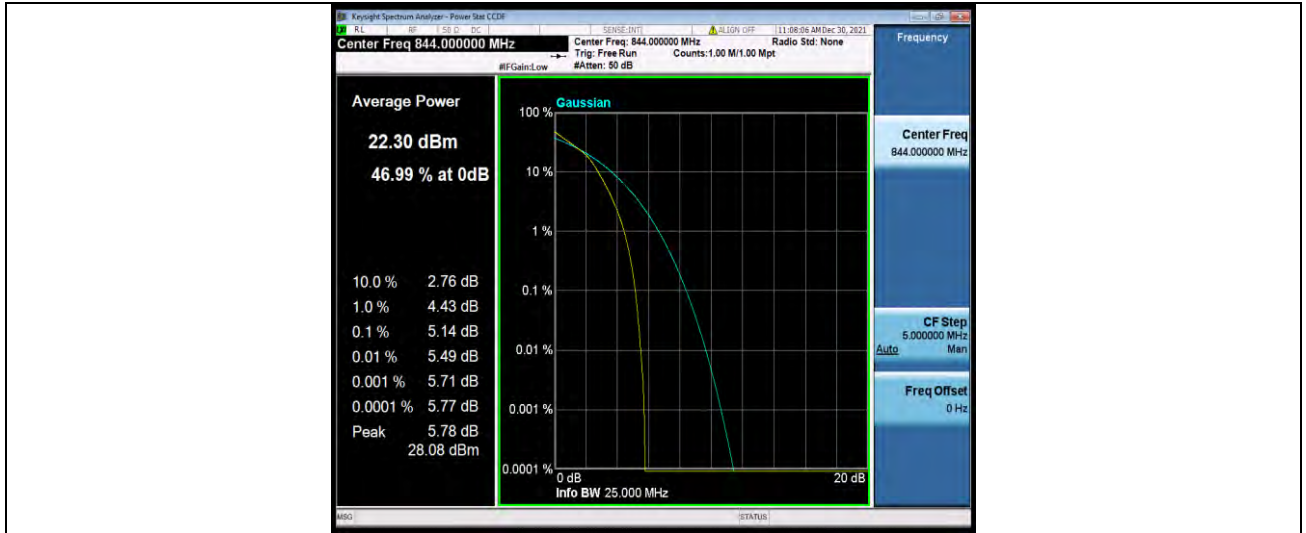

BUREAU VERITAS

Test Report No.: W7L-P21120038RF03