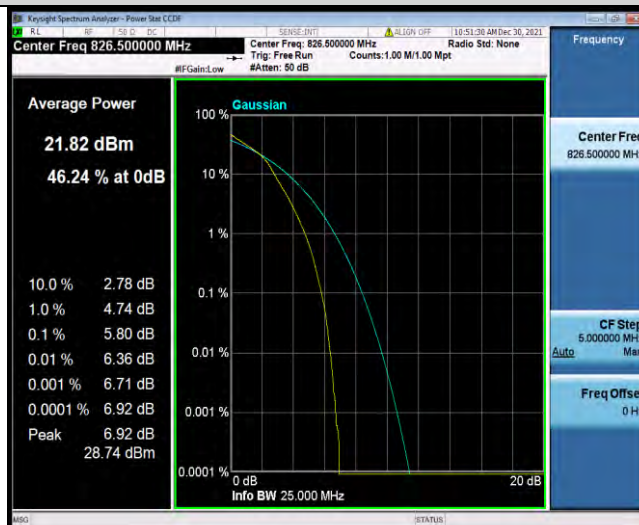

BUREAU VERITAS

Test Report No.: W7L-P21120038RF03

Band5-5MHz-16QAM-20425-1RB#0

Band5-5MHz-16QAM-20425-25RB#0

Band5-5MHz-16QAM-20525-1RB#0

BUREAU VERITAS

Test Report No.: W7L-P21120038RF03

Band5-5MHz-16QAM-20525-25RB#0