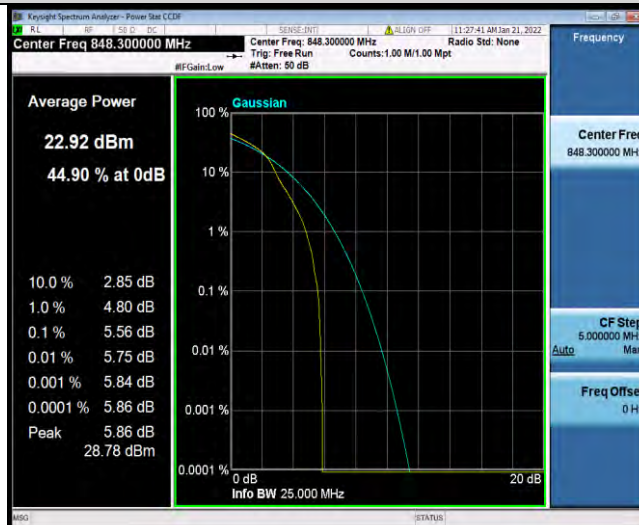

### Band5-1.4MHz-64QAM-20525-1RB#0

BUREAU VERITAS

Test Report No.: W7L-P21120038RF03

Band5-1.4MHz-64QAM-20525-6RB#0

Band5-1.4MHz-64QAM-20643-1RB#0

Band5-1.4MHz-64QAM-20643-6RB#0

BUREAU VERITAS

Test Report No.: W7L-P21120038RF03