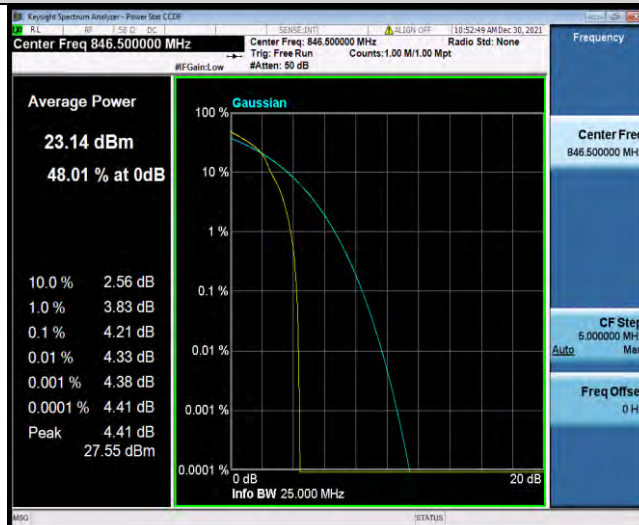

Band5-5MHz-16QAM-20625-25RB#0