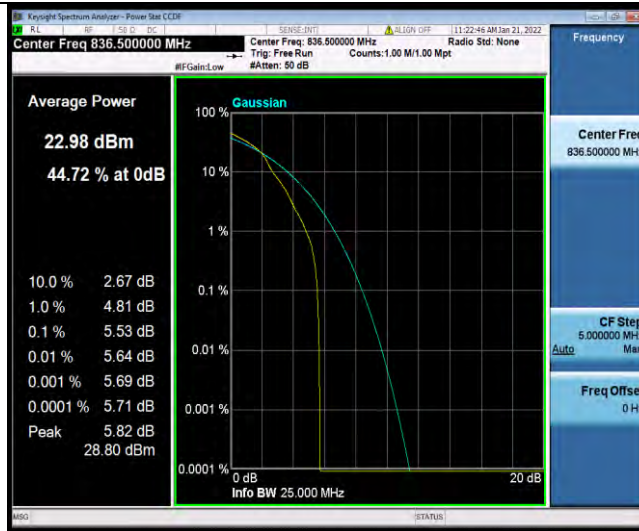

BUREAU VERITAS

Test Report No.: W7L-P21120038RF03

Band5-5MHz-64QAM-20525-25RB#0