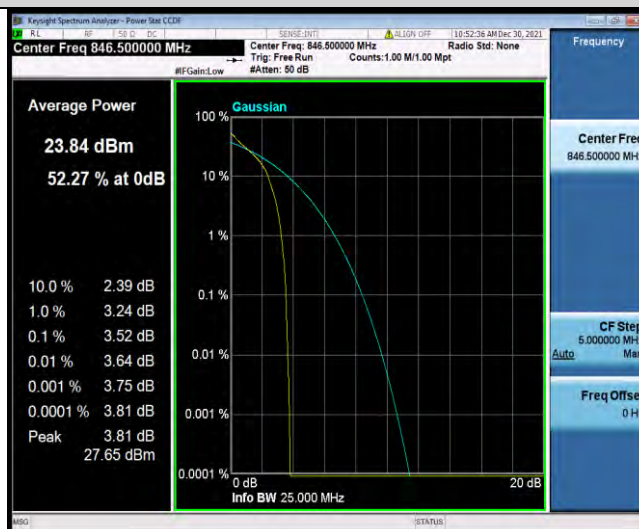

Test Report No.: W7L-P21120038RF03

BUREAU VERITAS

Test Report No.: W7L-P21120038RF03

Band5-5MHz-QPSK-20425-1RB#0

Band5-5MHz-QPSK-20425-25RB#0

Band5-5MHz-QPSK-20525-1RB#0

BUREAU VERITAS

Test Report No.: W7L-P21120038RF03