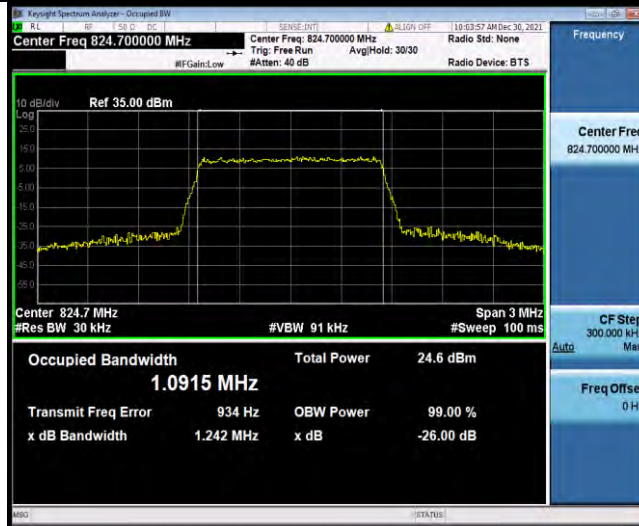

### Test Graphs

BUREAU VERITAS

Test Report No.: W7L-P21120038RF03

Band5-1.4MHz-16QAM-20407-6RB#0

Band5-1.4MHz-16QAM-20525-6RB#0

Band5-1.4MHz-16QAM-20643-6RB#0

BUREAU VERITAS

Test Report No.: W7L-P21120038RF03