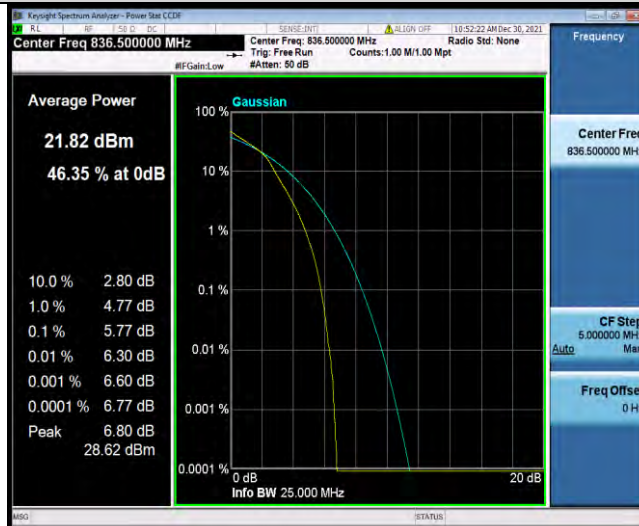

BUREAU VERITAS

Test Report No.: W7L-P21120038RF03

Band5-5MHz-16QAM-20425-1RB#0

Band5-5MHz-16QAM-20425-25RB#0

Band5-5MHz-16QAM-20525-1RB#0

BUREAU VERITAS

Test Report No.: W7L-P21120038RF03

Band5-5MHz-16QAM-20525-25RB#0