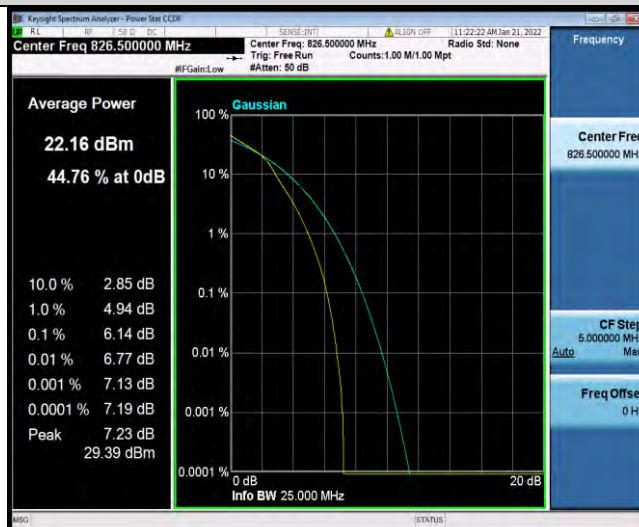

Band5-5MHz-64QAM-20525-1RB#0