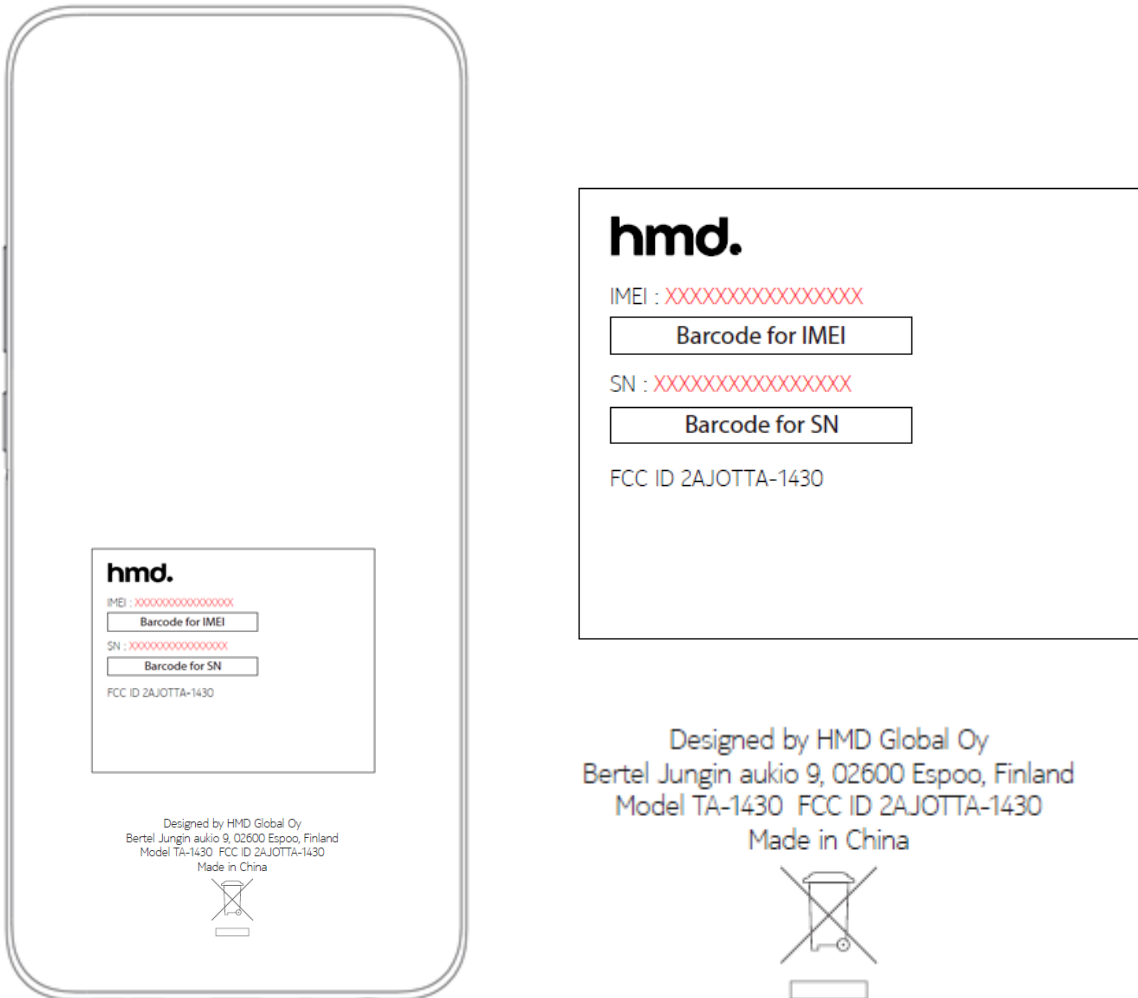

## 2AJOTTA-1430 Type Label Location

The device has a type label on a removable sticker or Laser etching:

This device also has an electronic label for certification information. To access it, select **Settings > System > Certification**.