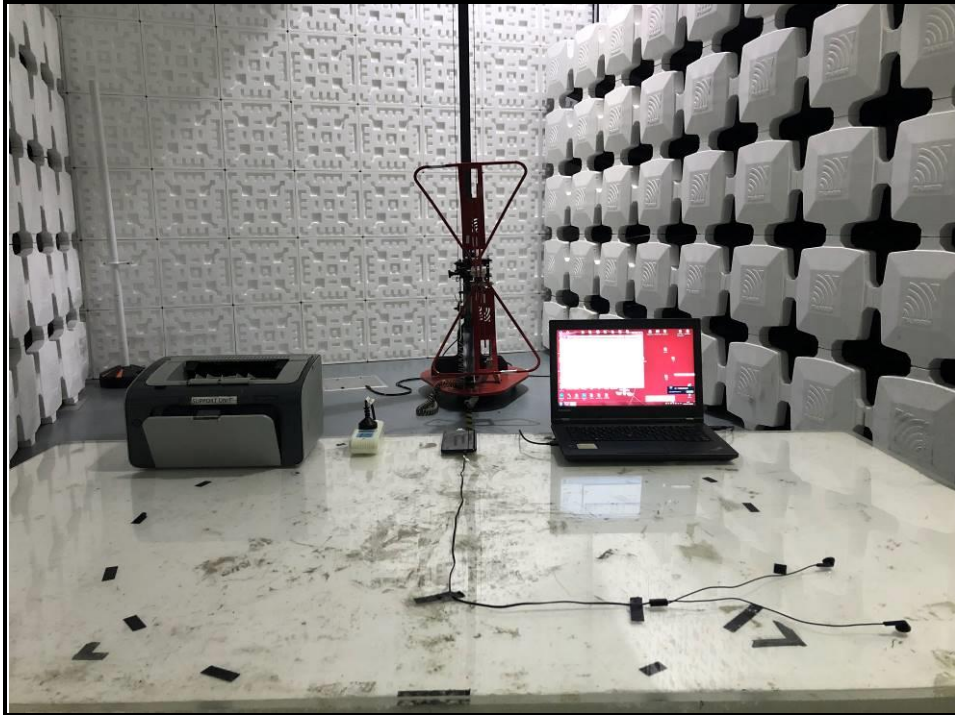

SET-UP FOR CONDUCTED EMISSION TEST

SET-UP FOR RADIATED EMISSION TEST

Frequency Range < 30MHz ~1GHz >

Frequency Range < Above 1GHz >