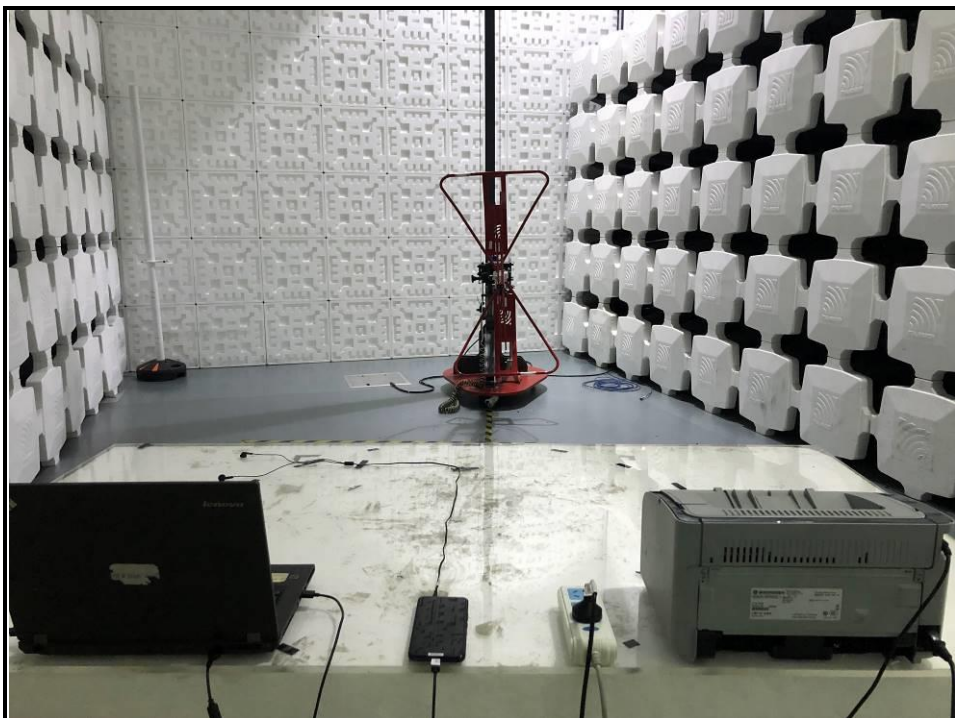

SET-UP FOR CONDUCTED EMISSION TEST

SET-UP FOR RADIATED EMISSION TEST

Frequency Range < 30MHz ~1GHz >

Frequency Range < Above 1GHz >