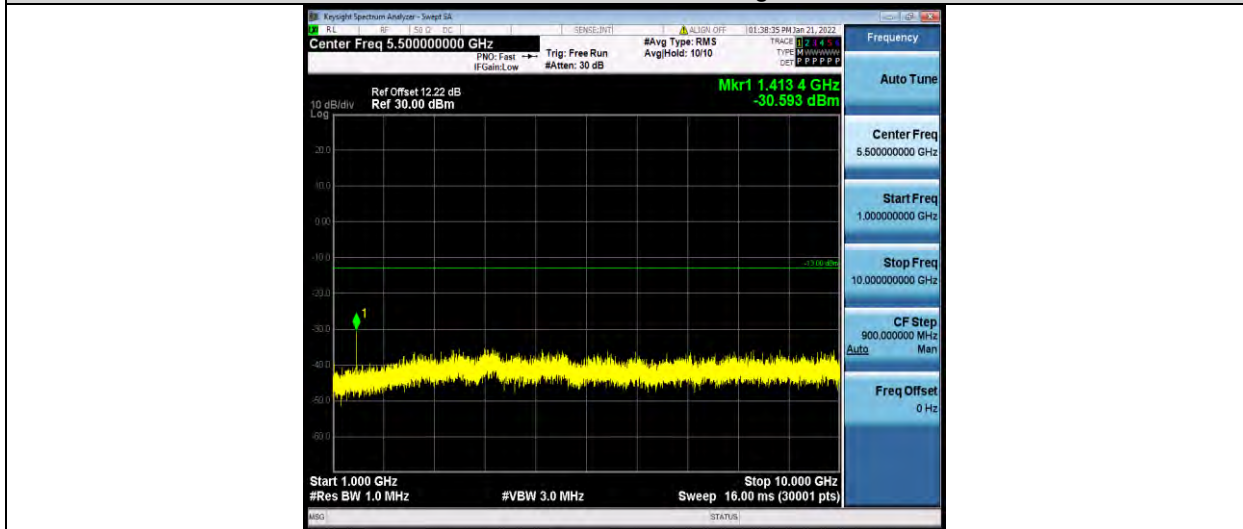

Band12-10MHz-64QAM-23130-1RB#0-Range2:1000~10000MHz