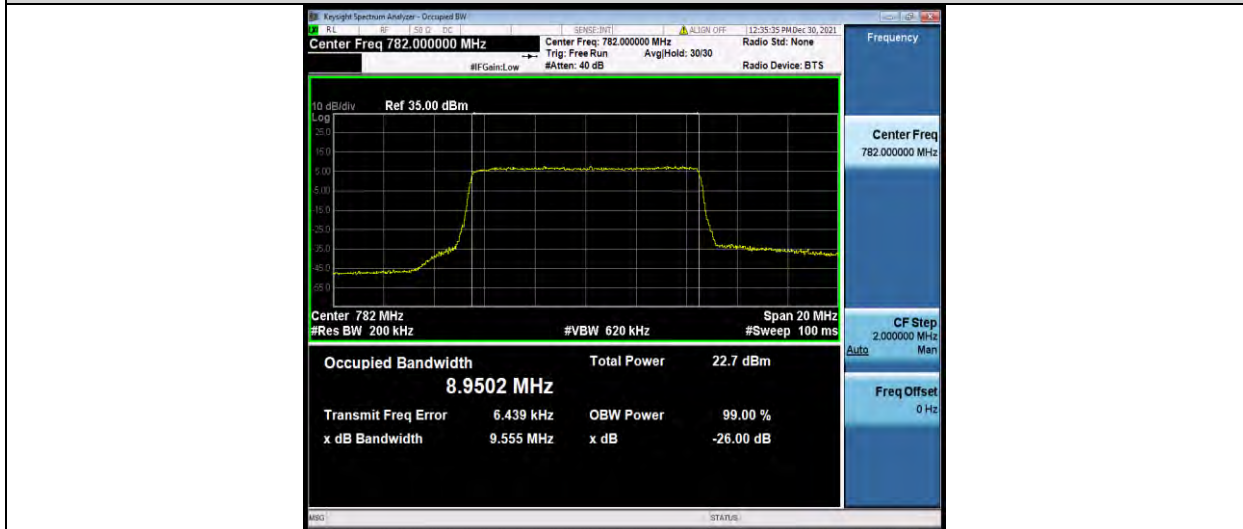

Band13-5MHz-64QAM-23205-25RB#0