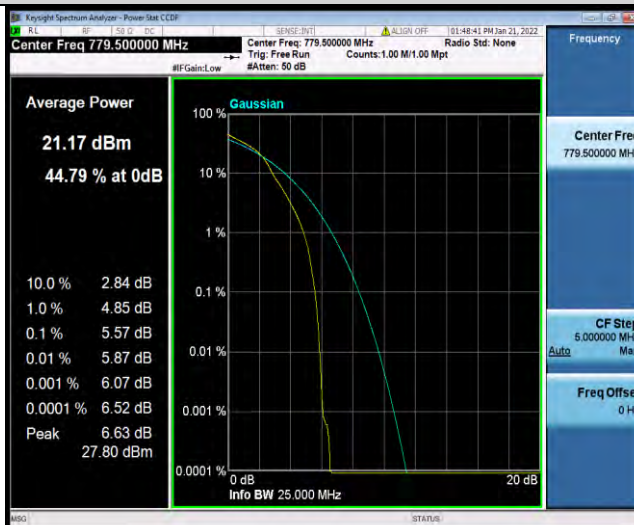

Band13-5MHz-64QAM-23205-25RB#0