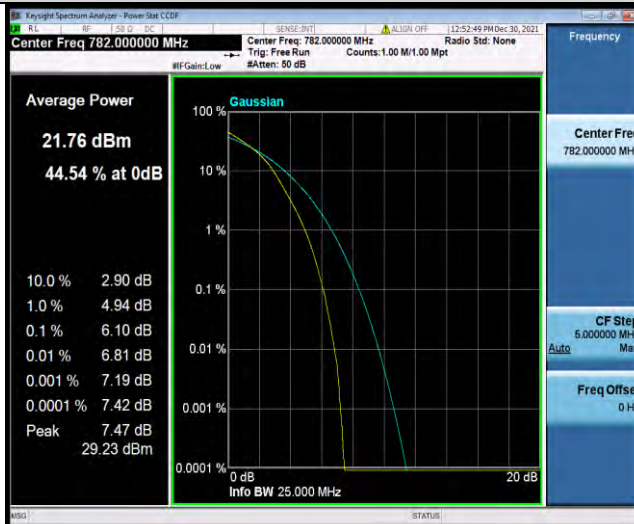

BUREAU
VERITAS

Test Report No.: W7L-P22030026-2RF05

Band13-10MHz-QPSK-23230-1RB#0

Band13-10MHz-QPSK-23230-50RB#0

Band13-10MHz-16QAM-23230-1RB#0

BUREAU VERITAS

Test Report No.: W7L-P22030026-2RF05

Band13-10MHz-16QAM-23230-50RB#0