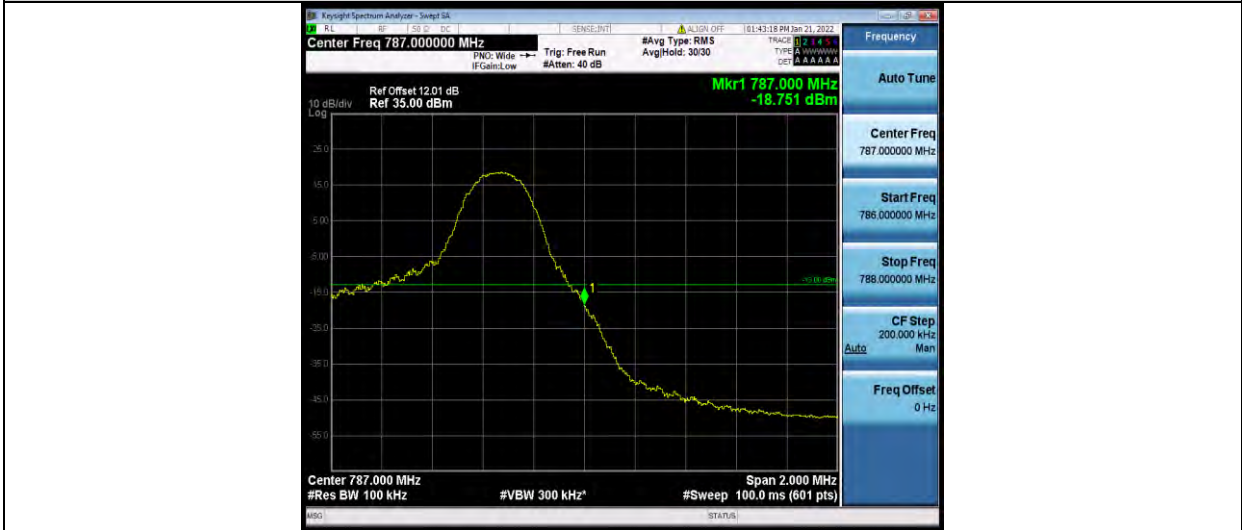

BUREAU VERITAS

Test Report No.: W7L-P22030026-2RF05

Band13-10MHz-16QAM-23230-50RB#0

Band13-5MHz-64QAM-23205-1RB#0

Band13-5MHz-64QAM-23205-25RB#0

BUREAU VERITAS

Test Report No.: W7L-P22030026-2RF05

Band13-5MHz-64QAM-23255-1RB#24