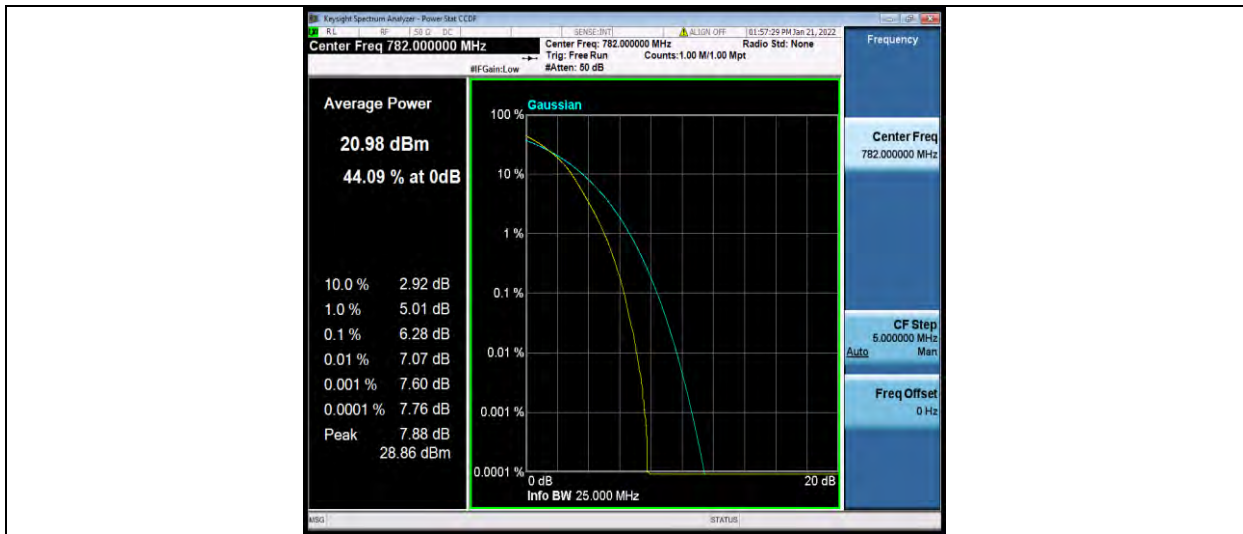

BUREAU
VERITAS

Test Report No.: W7L-P22030026-2RF05