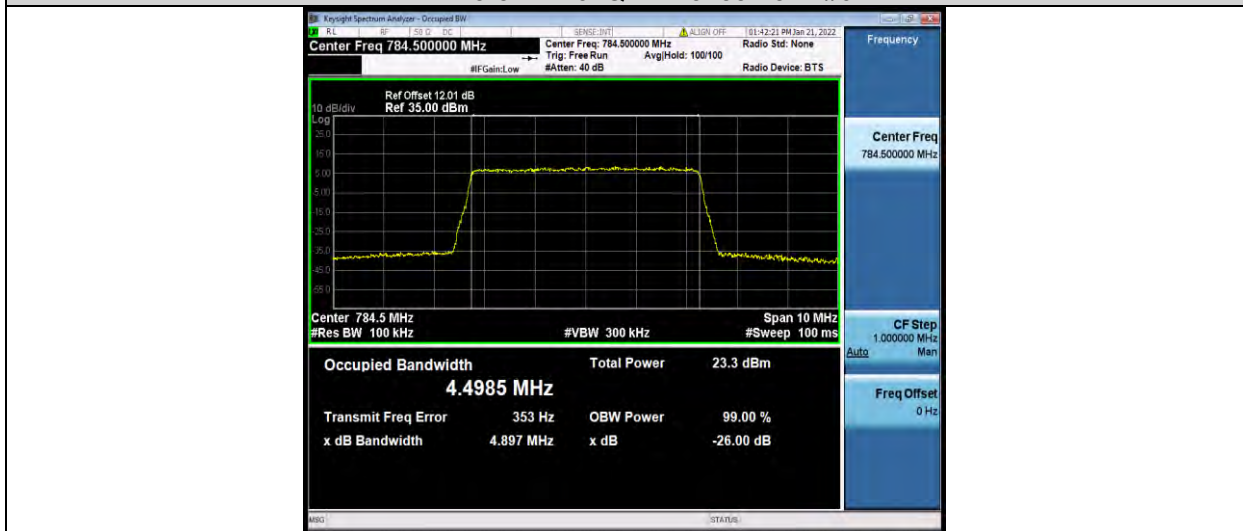

Band13-10MHz-QPSK-23230-50RB#0

Band13-10MHz-16QAM-23230-50RB#0

Band13-5MHz-64QAM-23205-25RB#0

BUREAU VERITAS

Test Report No.: W7L-P22030026-2RF05

Band13-5MHz-64QAM-23230-25RB#0

Band13-5MHz-64QAM-23255-25RB#0