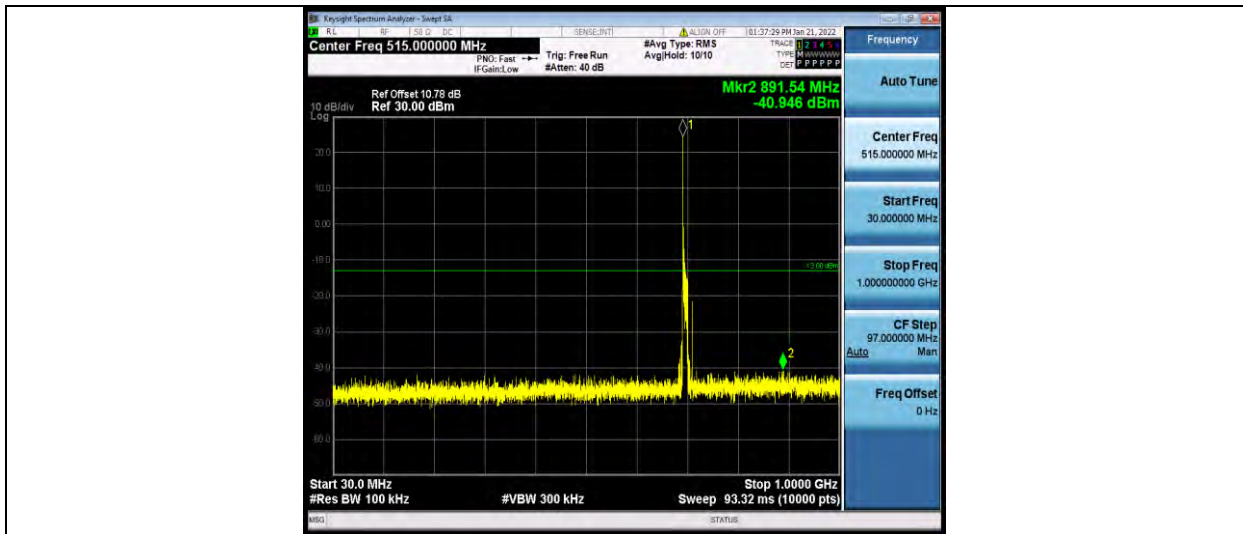

Band12-10MHz-64QAM-23060-1RB#0-Range1:30~1000MHz

BUREAU VERITAS

Test Report No.: W7L-P22030026-2RF05