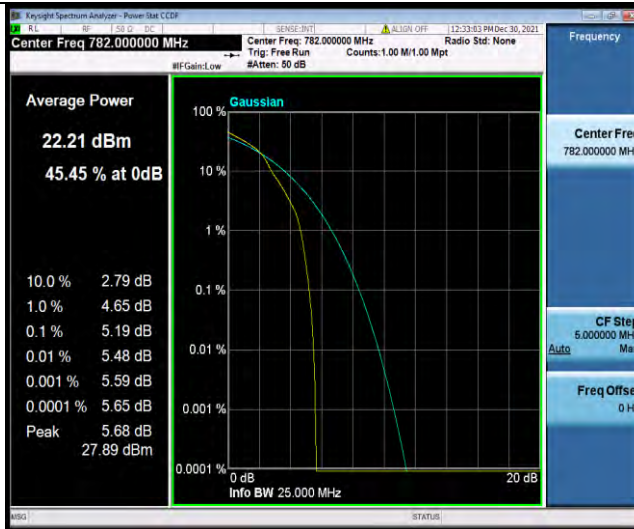

BUREAU
VERITAS

Test Report No.: W7L-P22030026-2RF05

Band13-5MHz-16QAM-23230-25RB#0