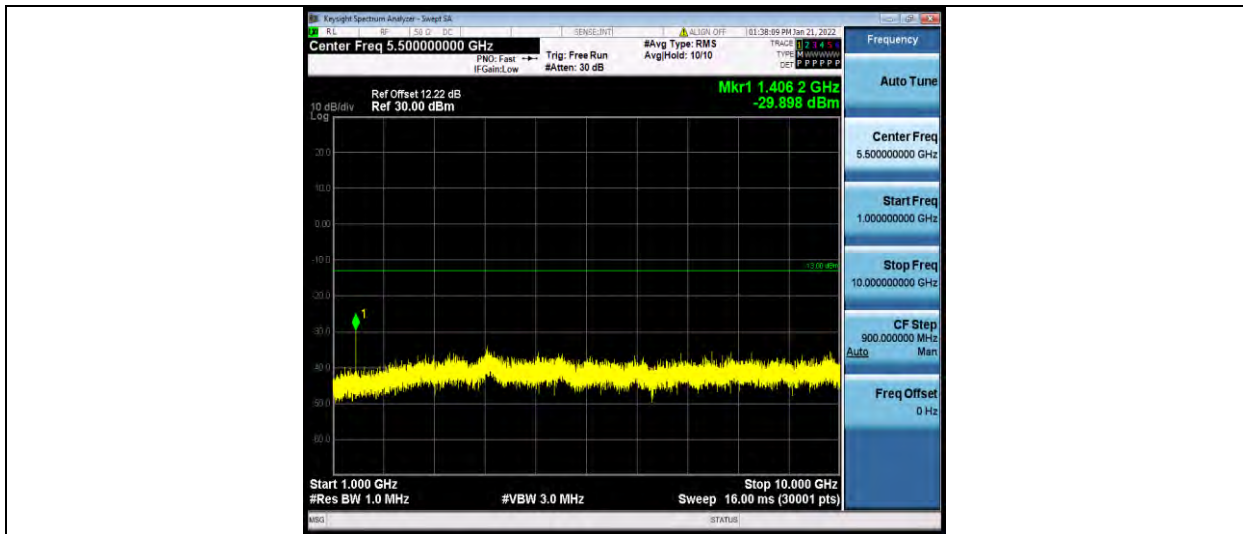

Band12-10MHz-64QAM-23095-1RB#0-Range2:1000~10000MHz

BUREAU VERITAS

Test Report No.: W7L-P22030026-2RF05