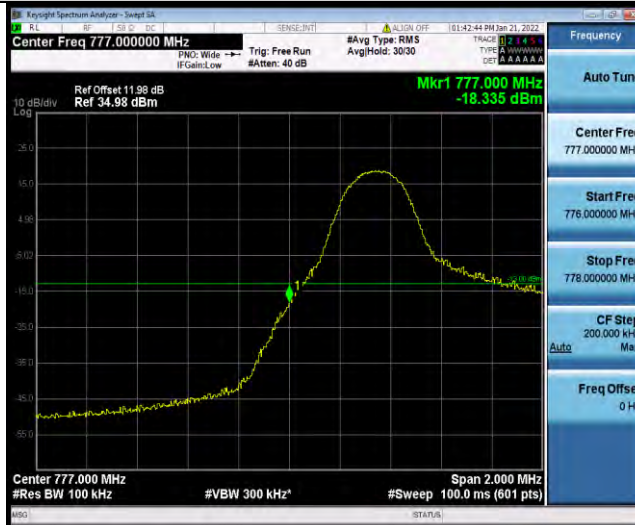

BUREAU VERITAS

Test Report No.: W7L-P22030026-2RF05

Band13-10MHz-16QAM-23230-50RB#0

Band13-5MHz-64QAM-23205-1RB#0

Band13-5MHz-64QAM-23205-25RB#0

BUREAU VERITAS

Test Report No.: W7L-P22030026-2RF05

Band13-5MHz-64QAM-23255-1RB#24