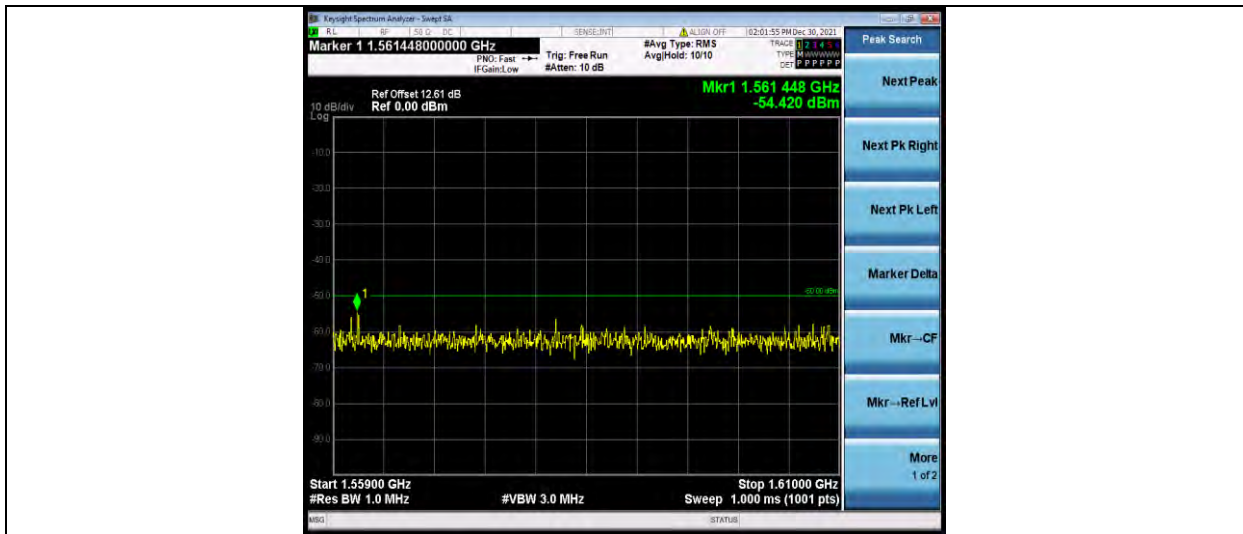

BUREAU VERITAS

Test Report No.: W7L-P22030026-2RF05

Band13-5MHz-16QAM-23230-1RB#0-Range1:30~1000MHz