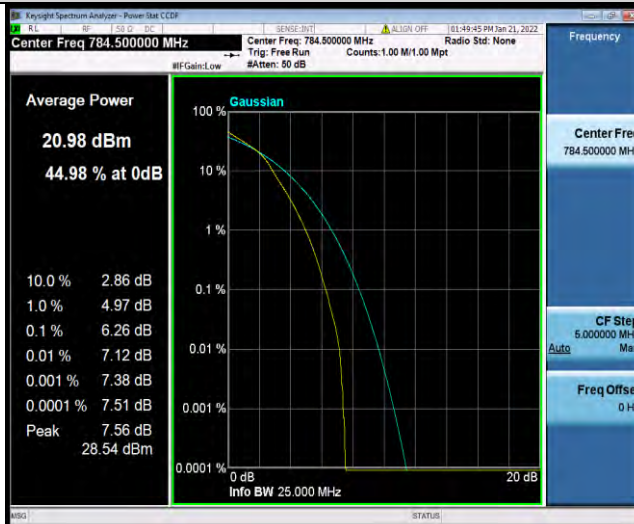

Band13-10MHz-64QAM-23230-1RB#0