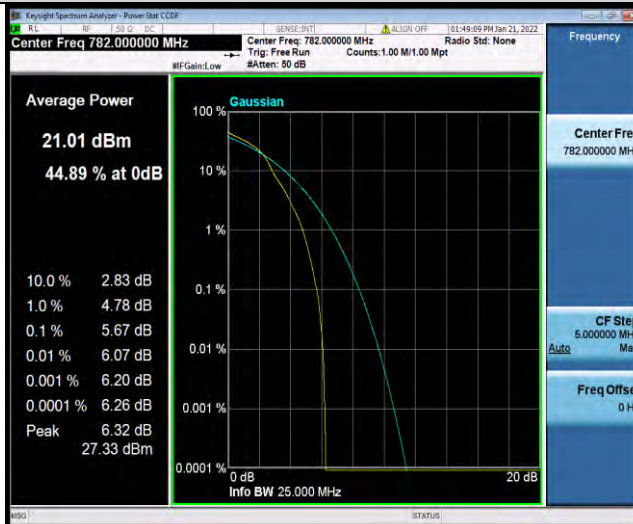

Band13-5MHz-64QAM-23230-25RB#0