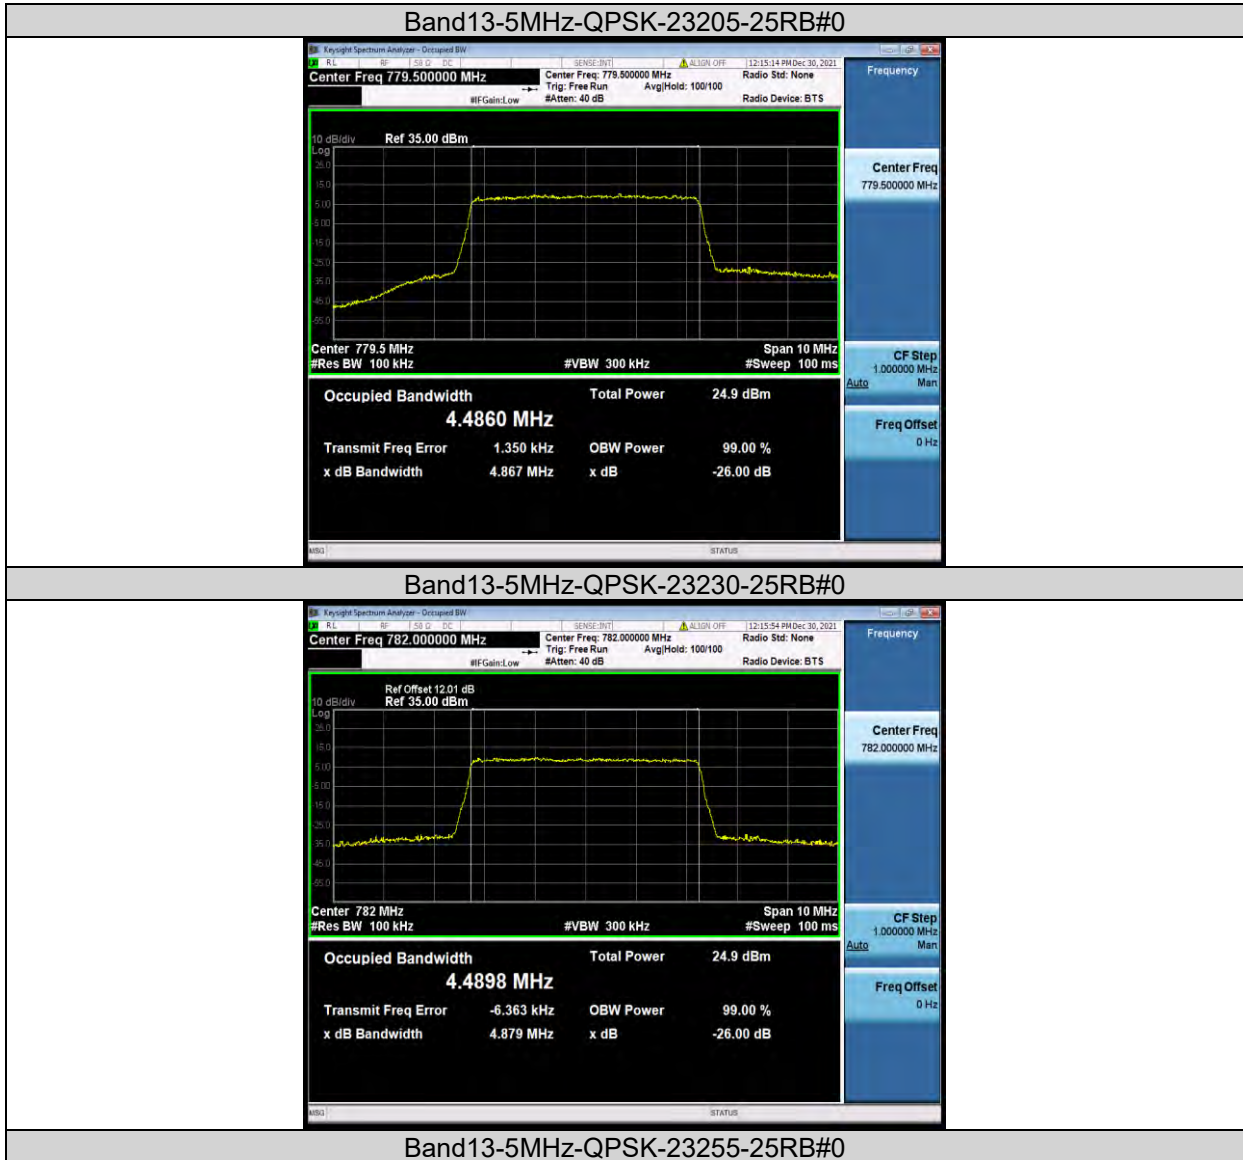

Test Graphs