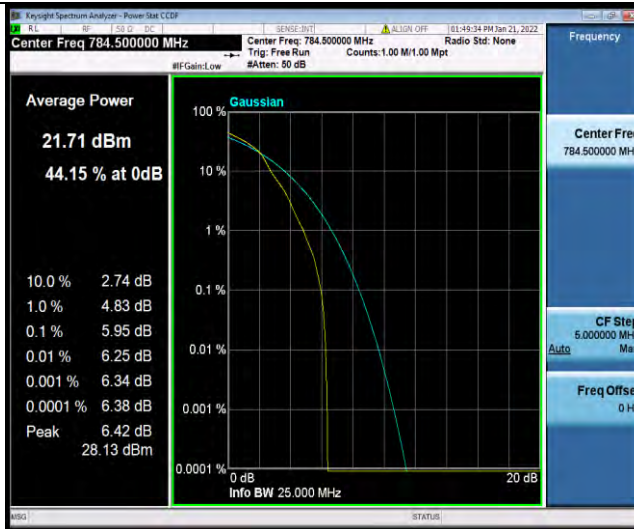

BUREAU VERITAS

Test Report No.: W7L-P22030026-2RF05

Band13-5MHz-64QAM-23255-25RB#0