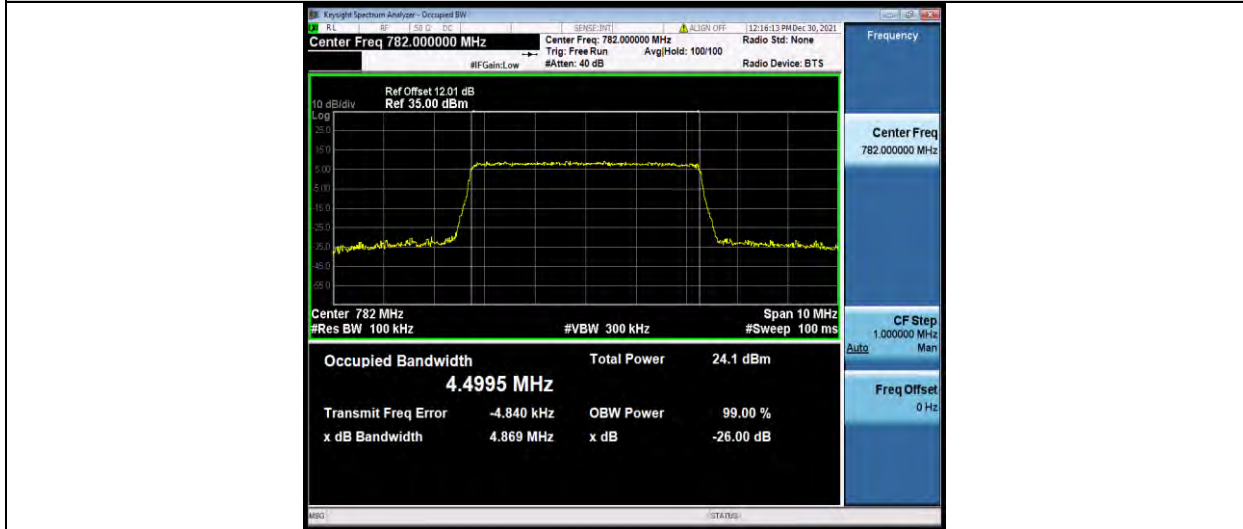

Test Graphs

BUREAU VERITAS

Test Report No.: W7L-P22030026-2RF05

Band13-5MHz-16QAM-23205-25RB#0

Band13-5MHz-16QAM-23230-25RB#0

Band13-5MHz-16QAM-23255-25RB#0

BUREAU VERITAS

Test Report No.: W7L-P22030026-2RF05