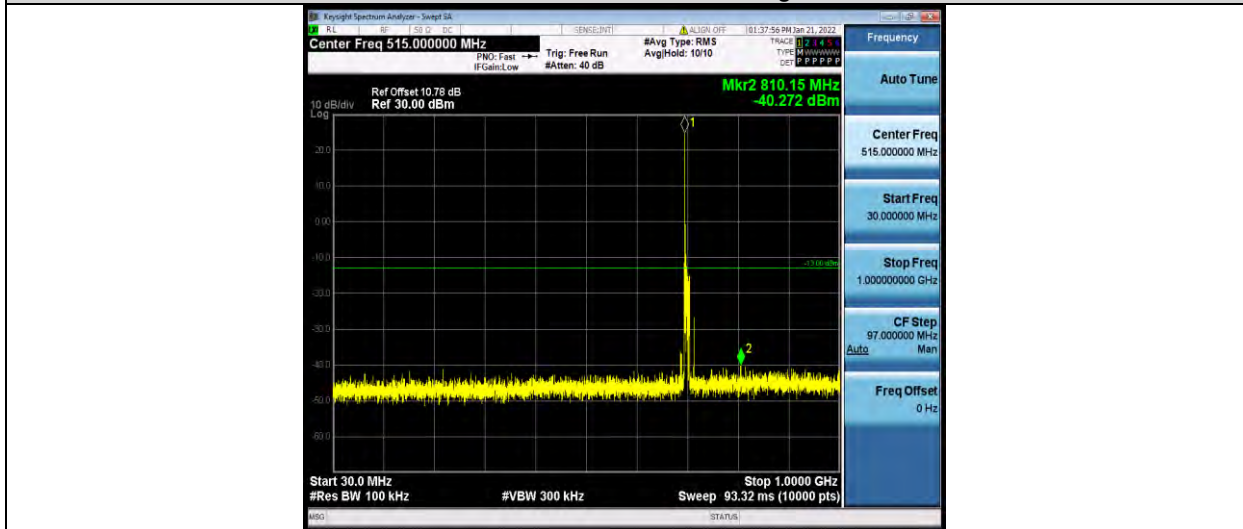

Band12-10MHz-64QAM-23095-1RB#0-Range1:30~1000MHz