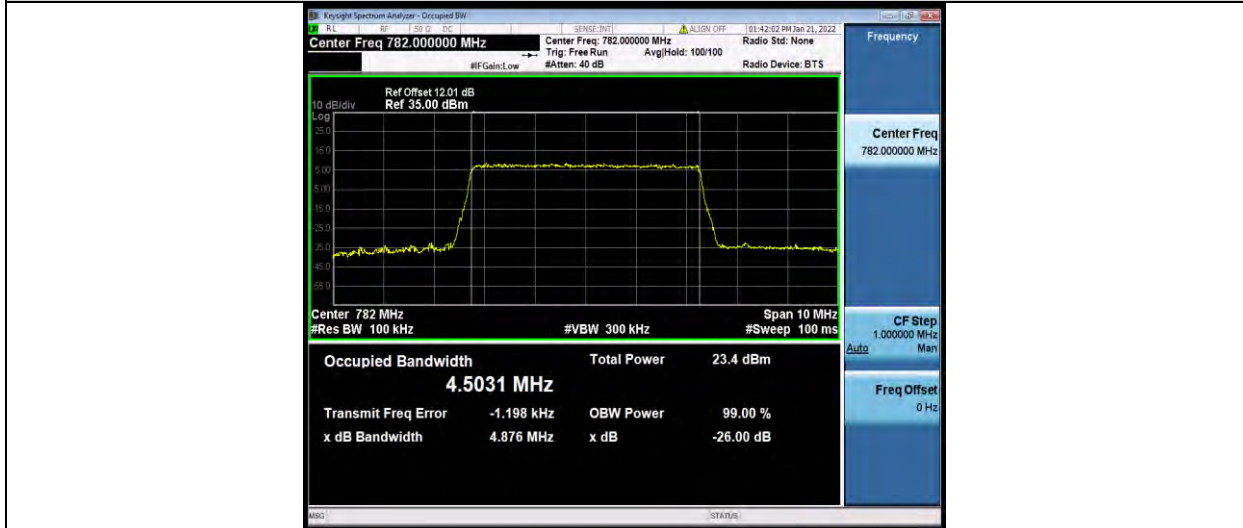

Band13-10MHz-QPSK-23230-50RB#0

Band13-10MHz-16QAM-23230-50RB#0

Band13-5MHz-64QAM-23205-25RB#0

BUREAU VERITAS

Test Report No.: W7L-P22030026-2RF05

Band13-5MHz-64QAM-23230-25RB#0

Band13-5MHz-64QAM-23255-25RB#0