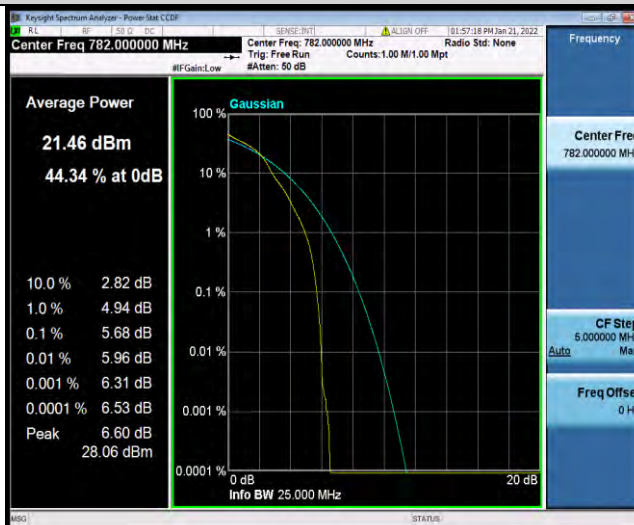

Band13-10MHz-64QAM-23230-50RB#0