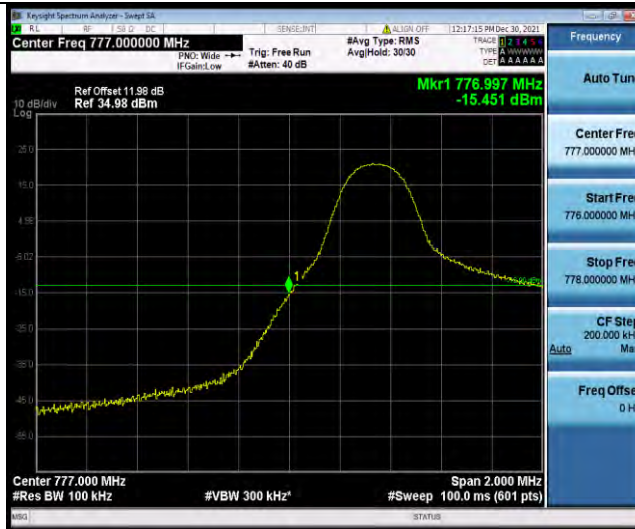

BUREAU VERITAS

Test Report No.: W7L-P22030026-2RF05

Band13-5MHz-QPSK-23205-25RB#0