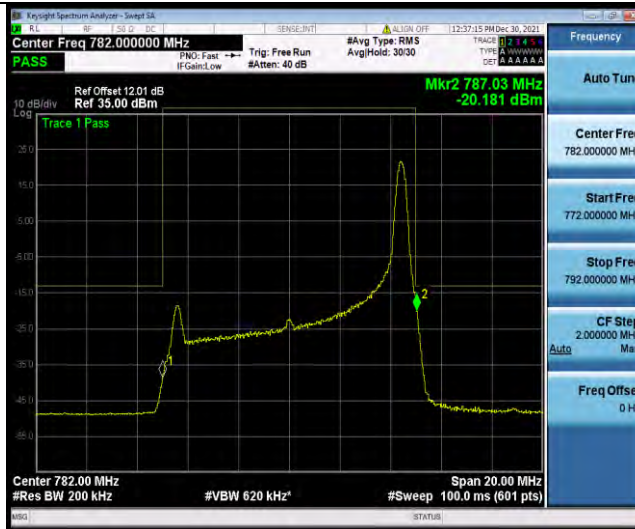

BUREAU VERITAS

Test Report No.: W7L-P22030026-2RF05

Band13-10MHz-16QAM-23230-50RB#0