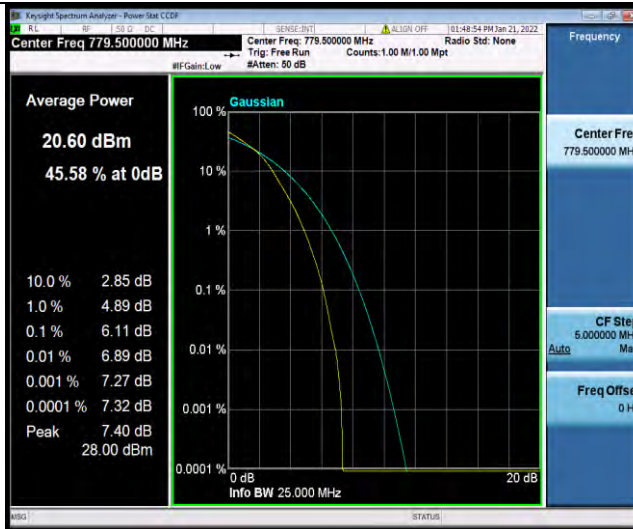

BUREAU
VERITAS

Test Report No.: W7L-P22030026-2RF05

Band13-5MHz-64QAM-23230-1RB#0