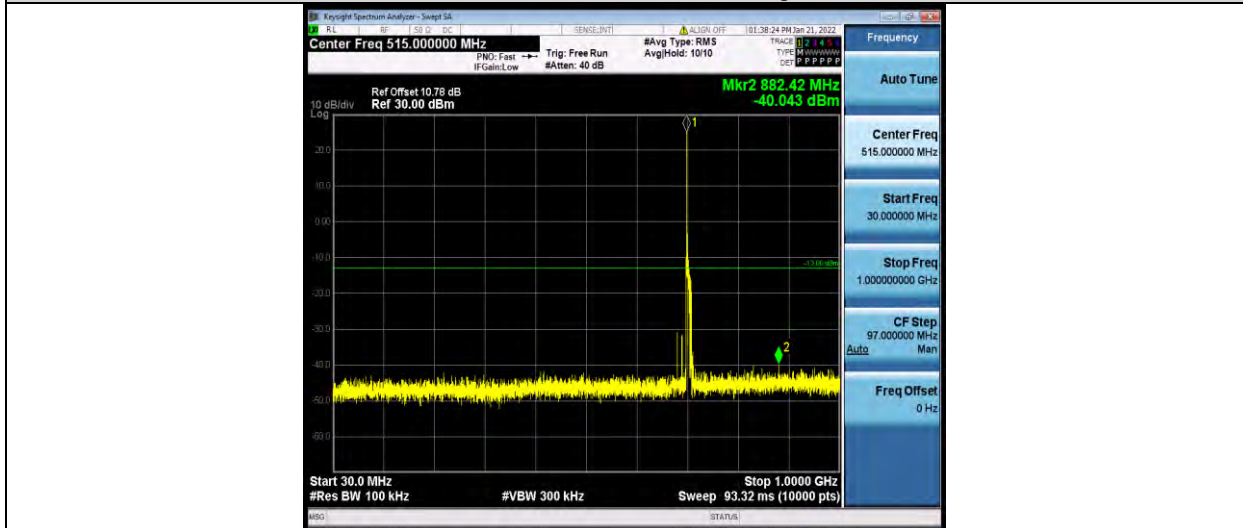

Band12-10MHz-64QAM-23130-1RB#0-Range1:30~1000MHz