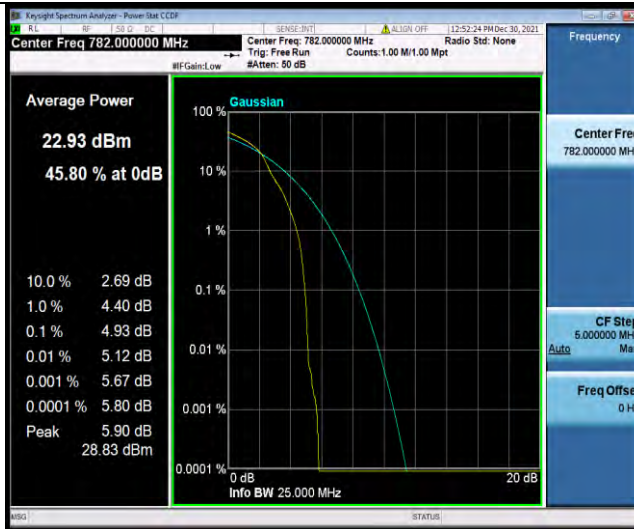

BUREAU
VERITAS

Test Report No.: W7L-P22030026-2RF05

Band13-10MHz-QPSK-23230-1RB#0

Band13-10MHz-QPSK-23230-50RB#0

Band13-10MHz-16QAM-23230-1RB#0

BUREAU VERITAS

Test Report No.: W7L-P22030026-2RF05

Band13-10MHz-16QAM-23230-50RB#0