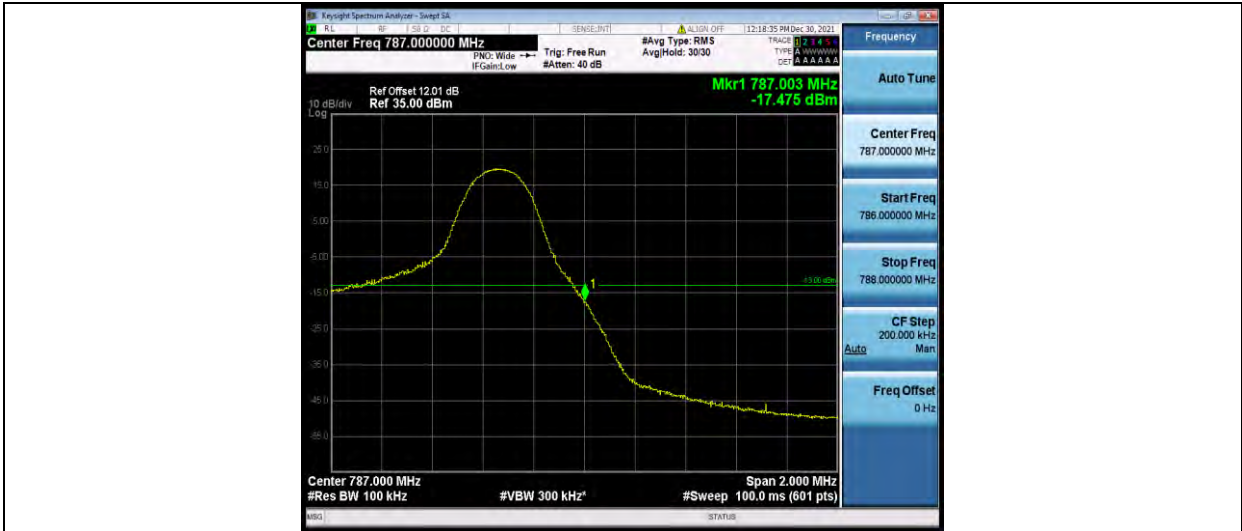

Test Report No.: W7L-P22030026-2RF05

Band13-5MHz-16QAM-23205-1RB#0

Band13-5MHz-16QAM-23205-25RB#0

Band13-5MHz-16QAM-23255-1RB#24

BUREAU VERITAS

Test Report No.: W7L-P22030026-2RF05

Band13-5MHz-16QAM-23255-25RB#0