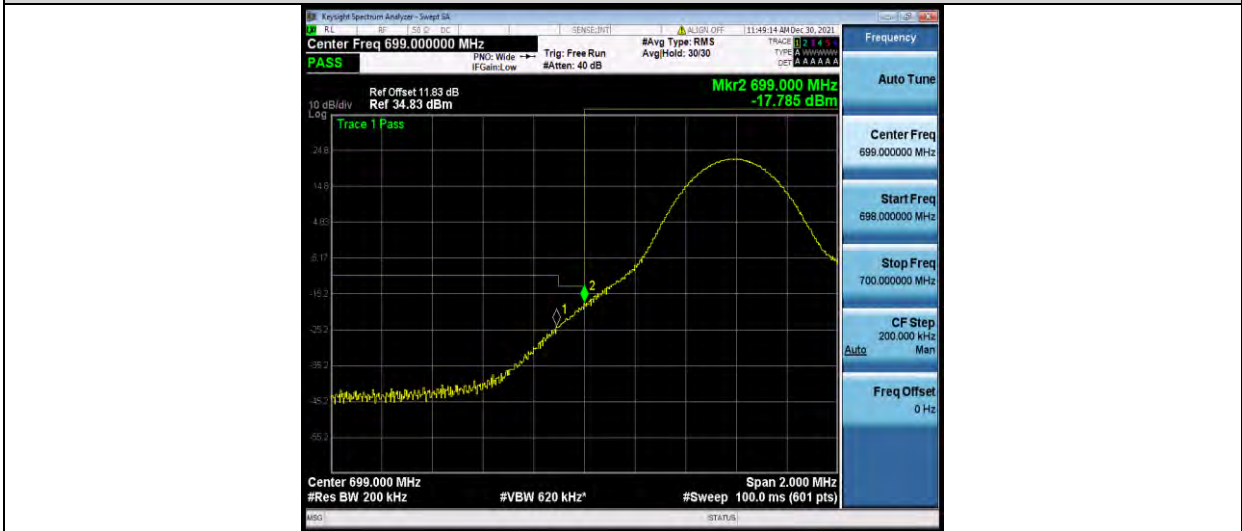

Band12-10MHz-QPSK-23060-50RB#0

Band12-10MHz-QPSK-23130-1RB#49

BUREAU VERITAS

Test Report No.: W7L-P22030026-2RF05

Band12-10MHz-QPSK-23130-50RB#0

Band12-10MHz-16QAM-23060-1RB#0

Band12-10MHz-16QAM-23060-50RB#0