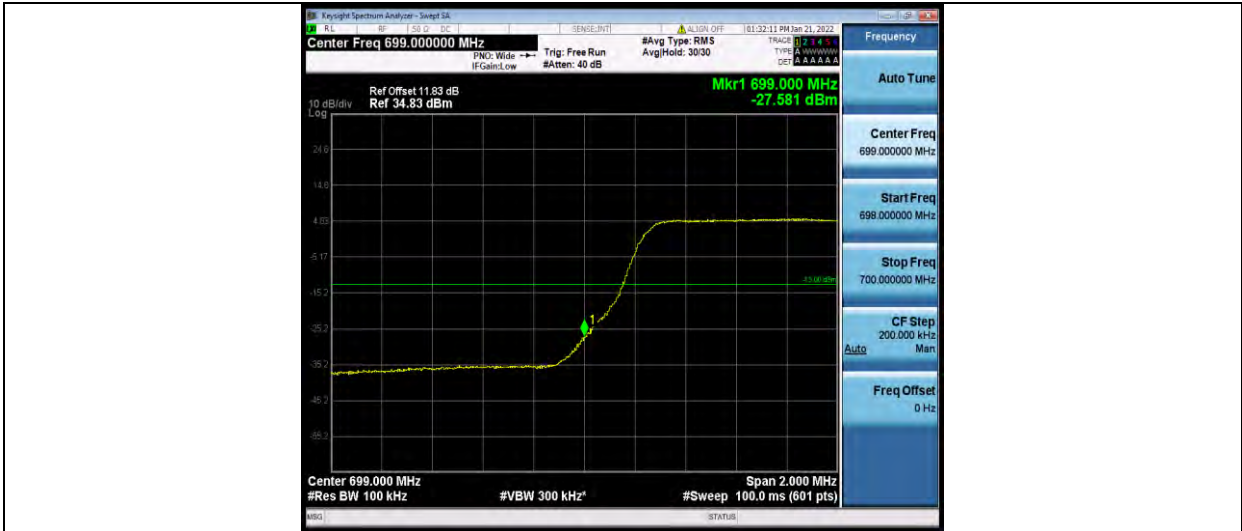

BUREAU VERITAS

Test Report No.: W7L-P22030026-2RF05

Band12-3MHz-64QAM-23165-15RB#0

Band12-5MHz-64QAM-23035-1RB#0

Band12-5MHz-64QAM-23035-25RB#0

BUREAU VERITAS

Test Report No.: W7L-P22030026-2RF05

Band12-5MHz-64QAM-23155-1RB#24