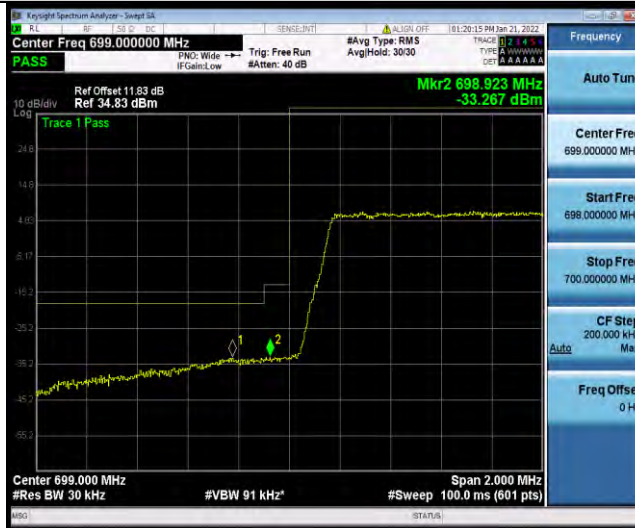

BUREAU VERITAS

Test Report No.: W7L-P22030026-2RF05

Band12-10MHz-16QAM-23130-1RB#49

Band12-10MHz-16QAM-23130-50RB#0

Band12-1.4MHz-64QAM-23017-1RB#0

BUREAU VERITAS

Test Report No.: W7L-P22030026-2RF05

Band12-1.4MHz-64QAM-23017-6RB#0