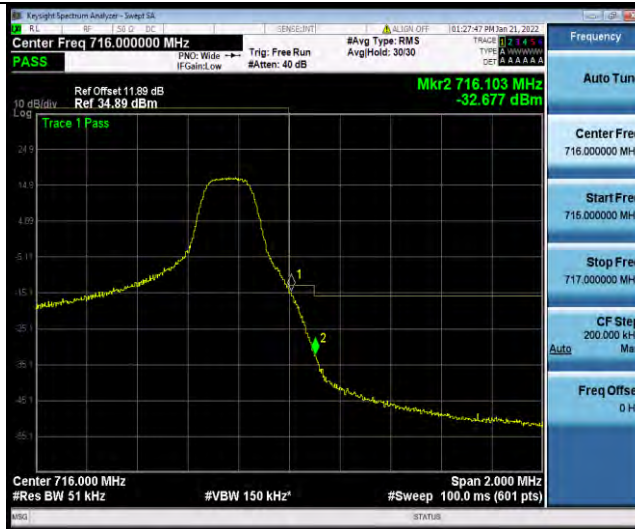

BUREAU VERITAS

Test Report No.: W7L-P22030026-2RF05

Band12-3MHz-64QAM-23165-15RB#0