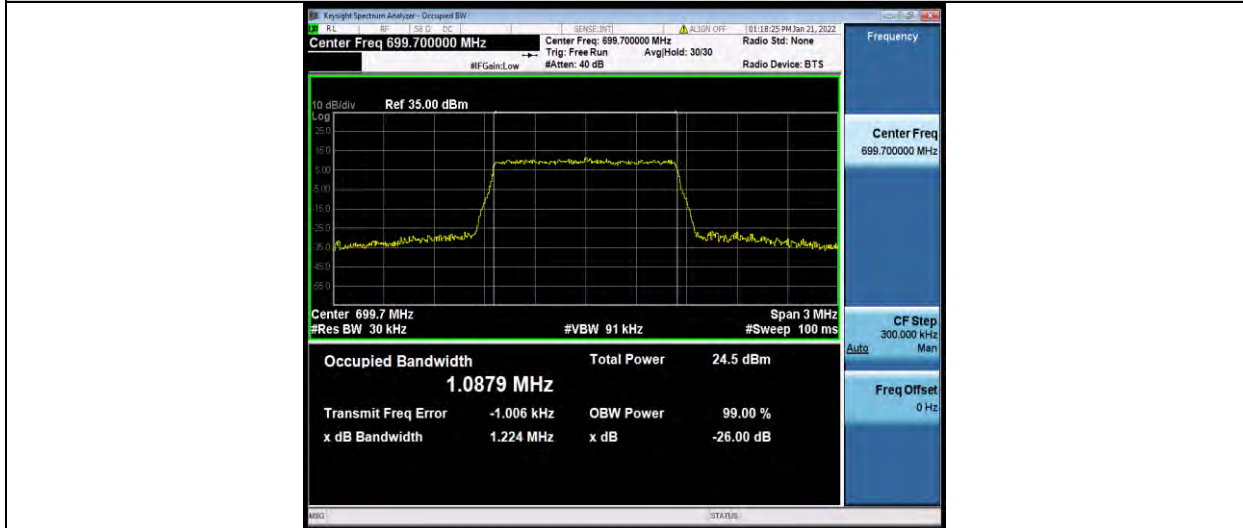

Band12-10MHz-16QAM-23095-50RB#0

Band12-10MHz-16QAM-23130-50RB#0

BUREAU
VERITAS

Test Report No.: W7L-P22030026-2RF05

Band12-1.4MHz-64QAM-23017-6RB#0

Band12-1.4MHz-64QAM-23095-6RB#0

Band12-1.4MHz-64QAM-23173-6RB#0