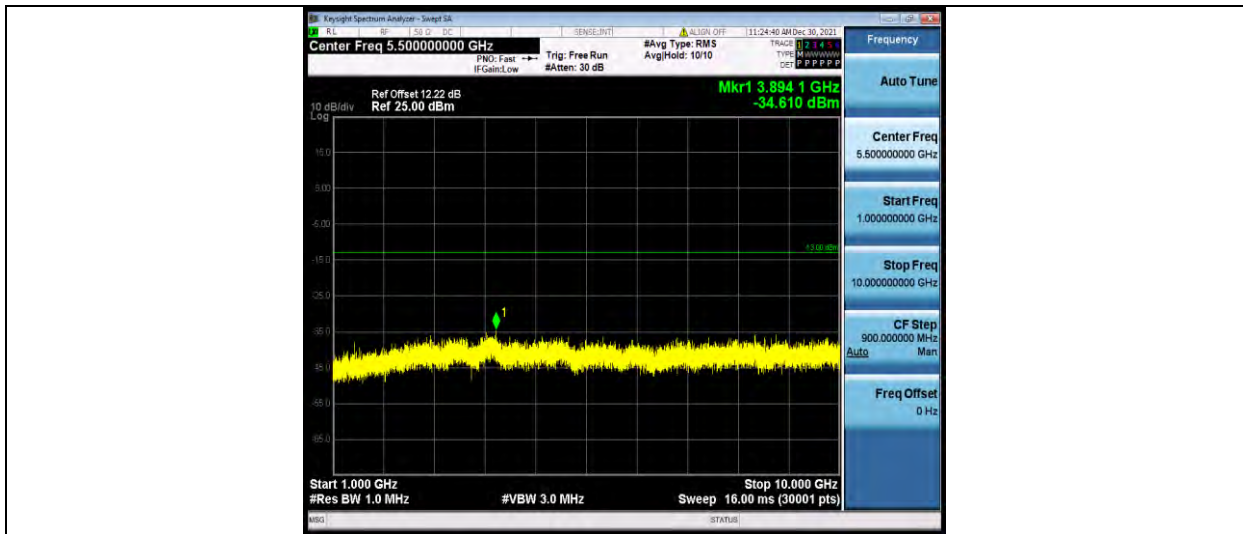

BUREAU VERITAS

Test Report No.: W7L-P22030026-2RF05

Band12-1.4MHz-16QAM-23173-1RB#0-Range1:30~1000MHz