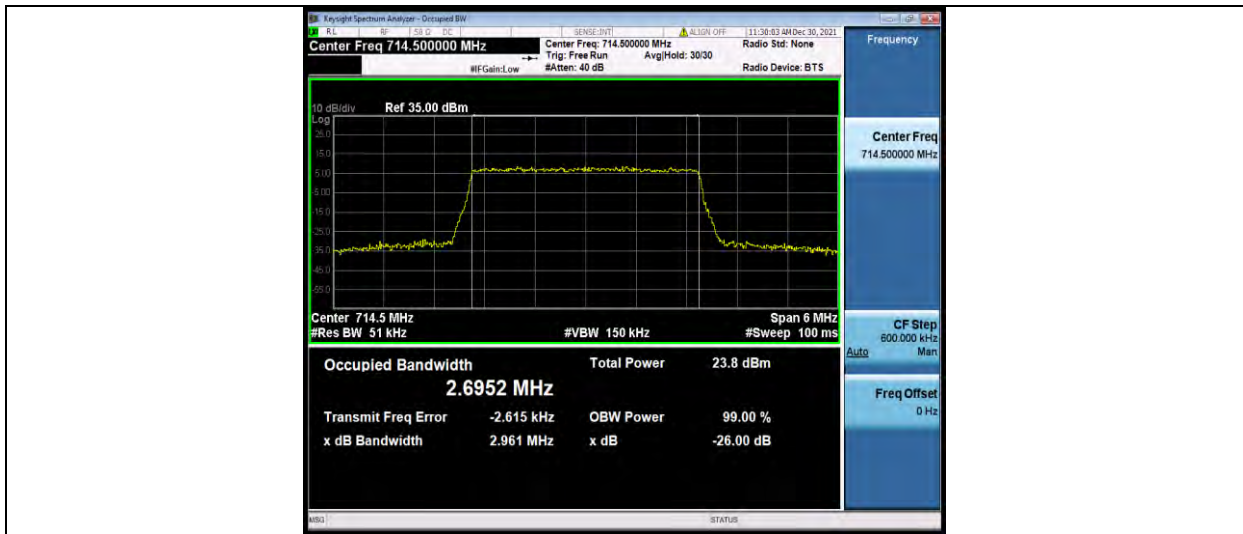

BUREAU VERITAS

Test Report No.: W7L-P22030026-2RF05

Band12-3MHz-16QAM-23025-15RB#0

Band12-3MHz-16QAM-23095-15RB#0

Band12-3MHz-16QAM-23165-15RB#0

BUREAU VERITAS

Test Report No.: W7L-P22030026-2RF05

Band12-5MHz-QPSK-23035-25RB#0