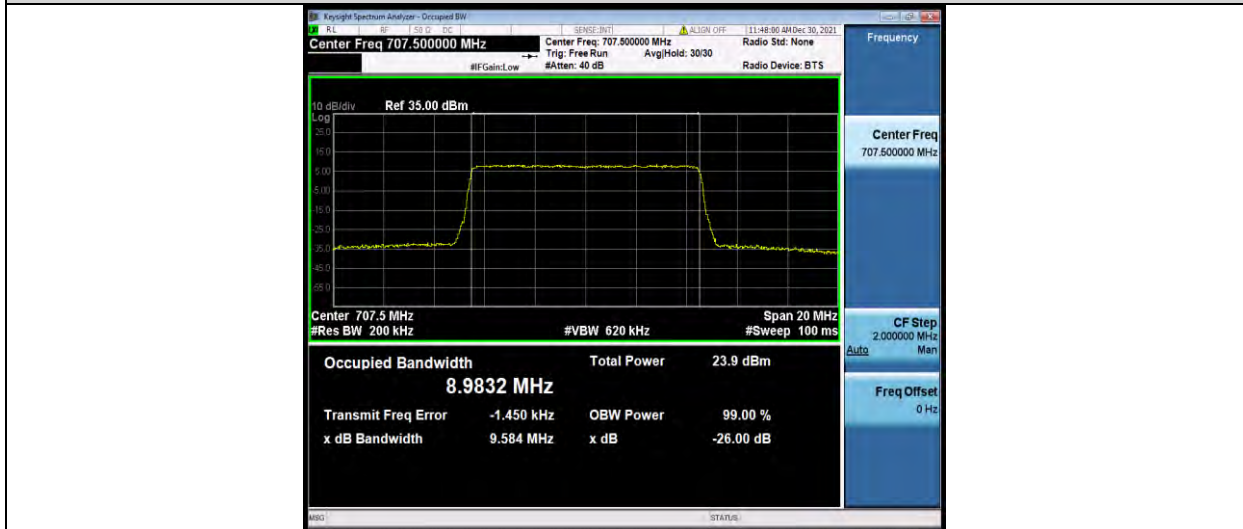

Band12-10MHz-QPSK-23130-50RB#0