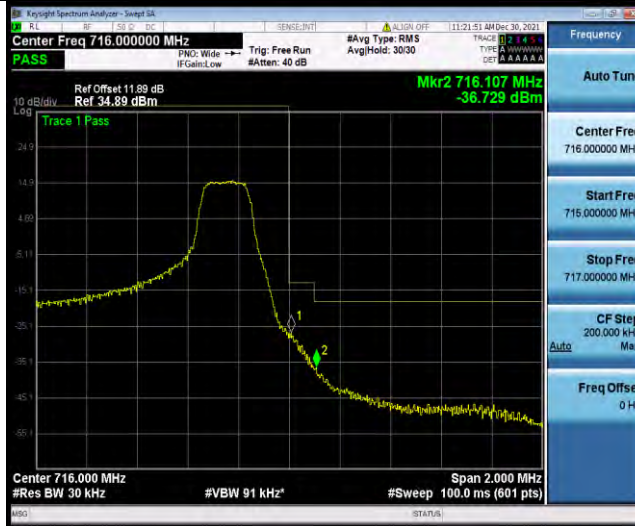

Band12-1.4MHz-16QAM-23173-6RB#0