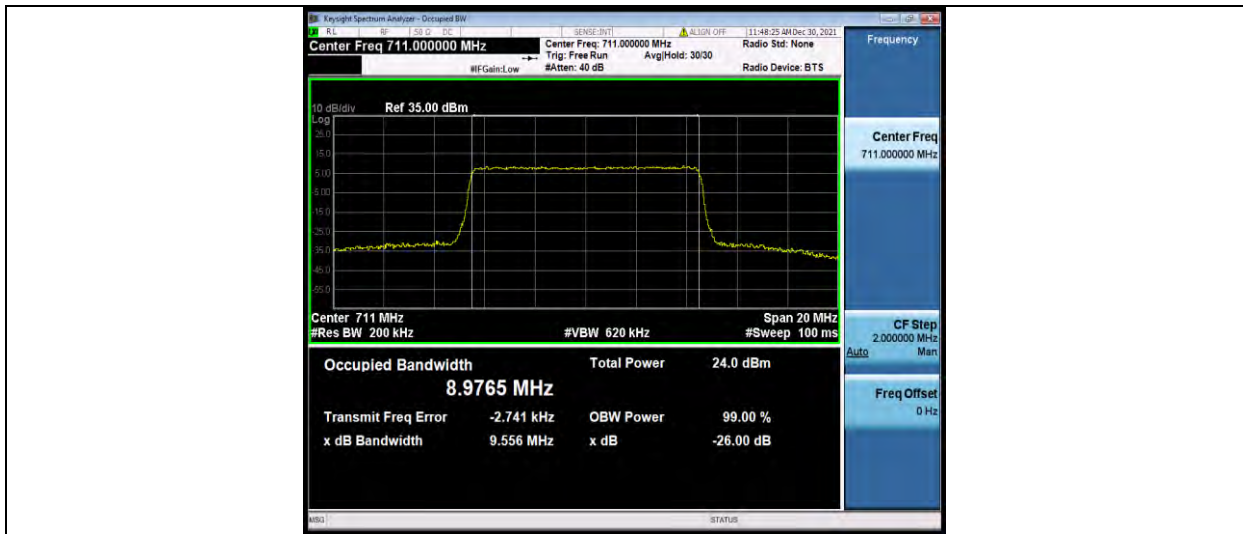

Test Report No.: W7L-P22030026-2RF05

Band12-10MHz-QPSK-23060-50RB#0

Band12-10MHz-QPSK-23095-50RB#0

Band12-10MHz-QPSK-23130-50RB#0

BUREAU
VERITAS

Test Report No.: W7L-P22030026-2RF05

Band12-10MHz-16QAM-23060-50RB#0