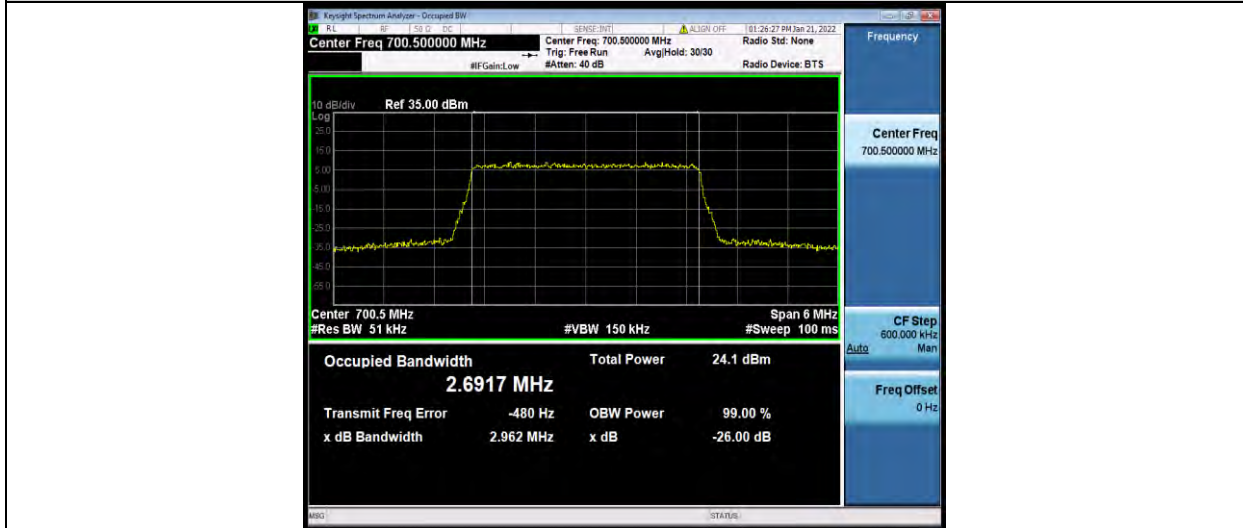

Band12-3MHz-64QAM-23095-15RB#0