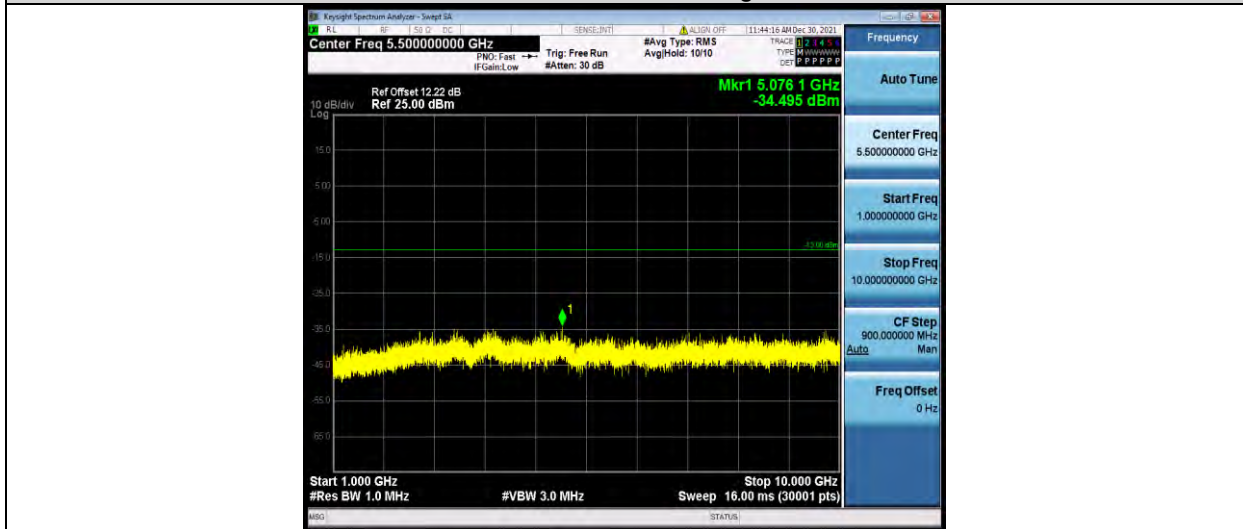

Band12-5MHz-16QAM-23035-1RB#0-Range1:30~1000MHz