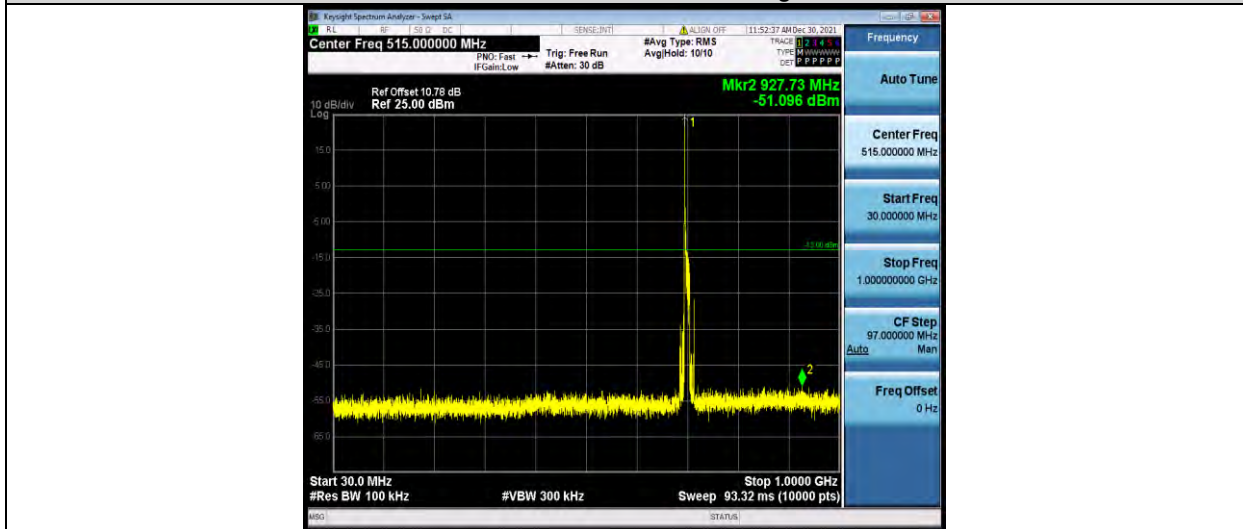

Band12-10MHz-16QAM-23095-1RB#0-Range2: 1000~10000MHz