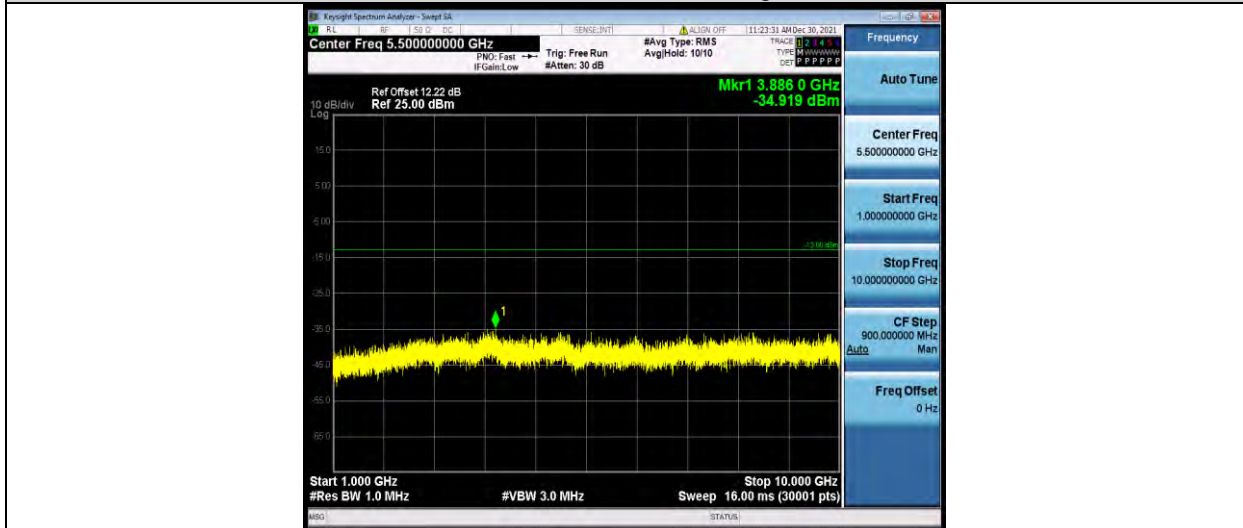

Band12-1.4MHz-16QAM-23095-1RB#0-Range1:30~1000MHz