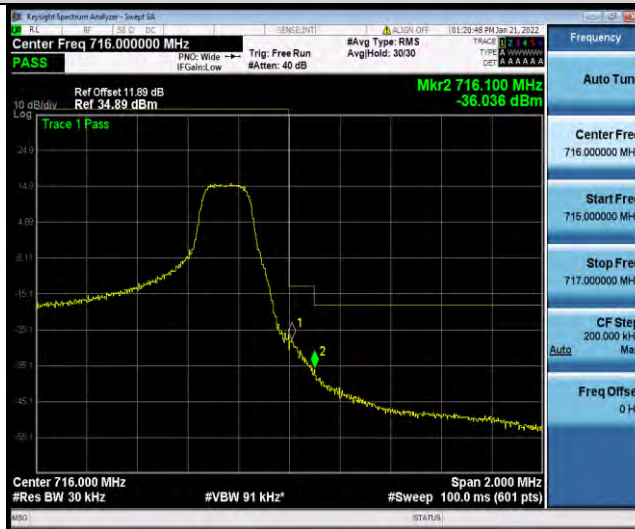

Band12-1.4MHz-64QAM-23173-6RB#0