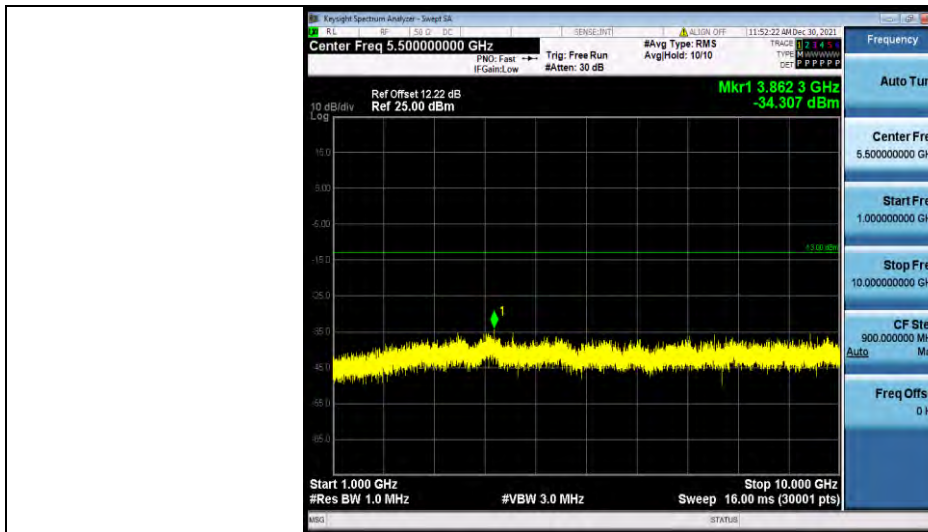

Test Report No.: W7L-P22030026-2RF05

Band12-10MHz-QPSK-23130-1RB#0-Range1:30~1000MHz