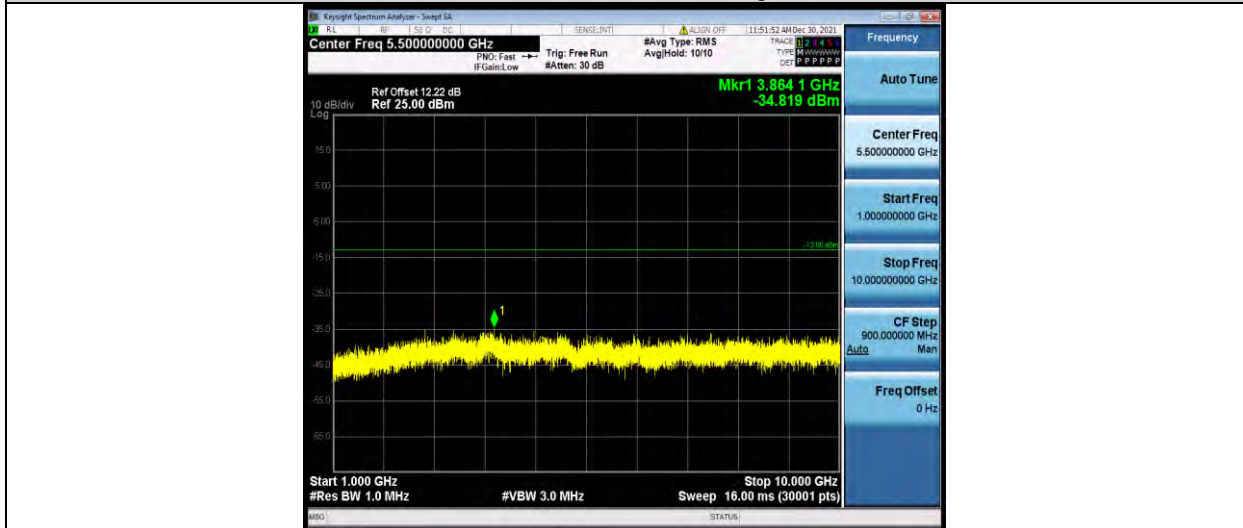

Band12-10MHz-16QAM-23095-1RB#0-Range1: 30~1000MHz