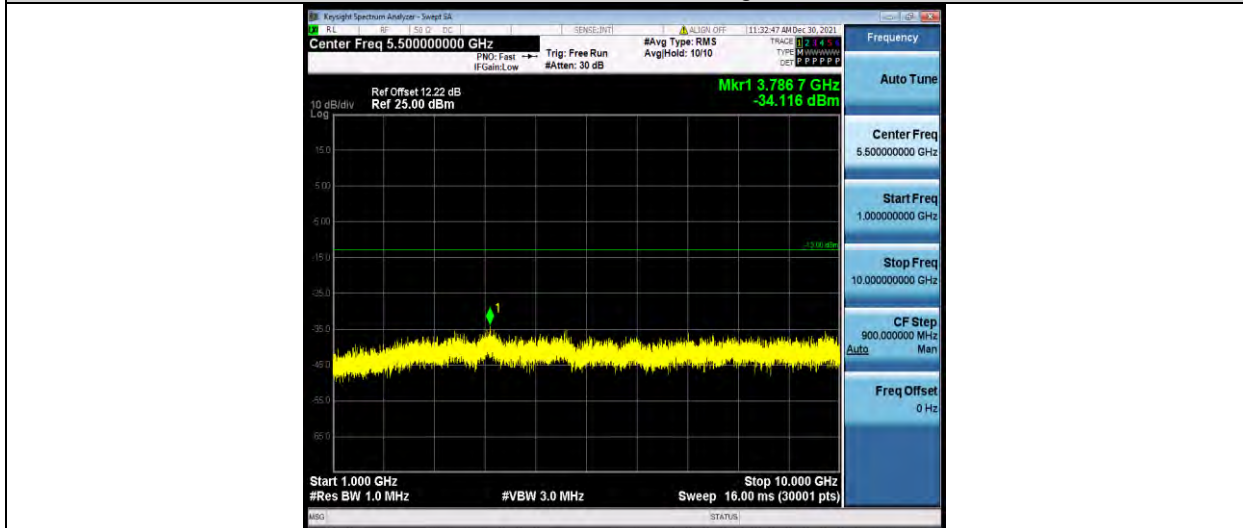

Band12-3MHz-QPSK-23095-1RB#0-Range1:30~1000MHz