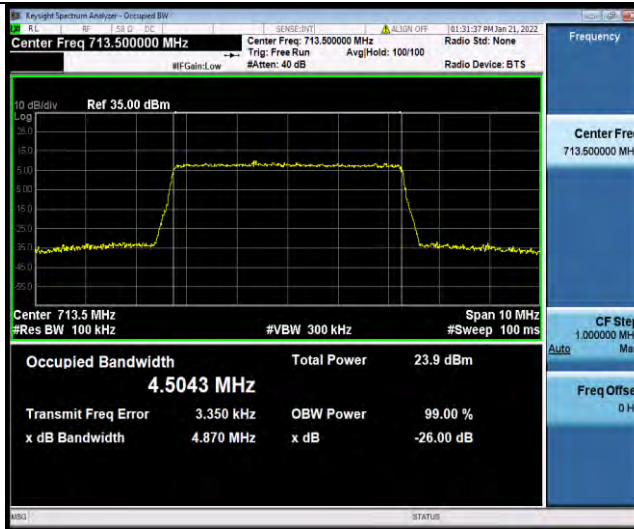

Band12-5MHz-64QAM-23095-25RB#0

Band12-5MHz-64QAM-23155-25RB#0

BUREAU
VERITAS

Test Report No.: W7L-P22030026-2RF05

Band12-10MHz-64QAM-23060-50RB#0

Band12-10MHz-64QAM-23095-50RB#0

Band12-10MHz-64QAM-23130-50RB#0