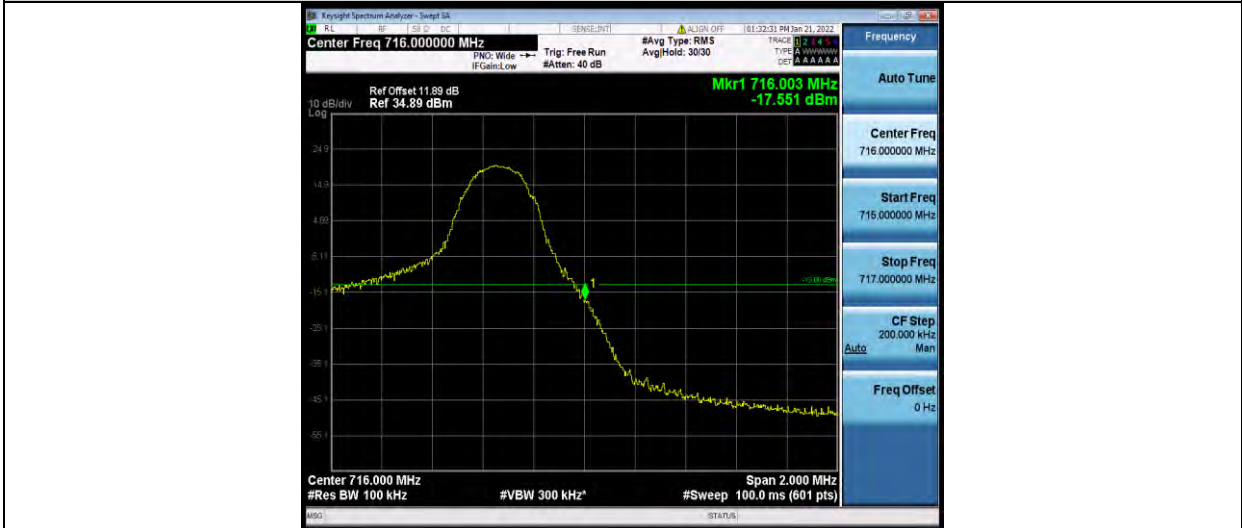

BUREAU VERITAS

Test Report No.: W7L-P22030026-2RF05

Band12-3MHz-64QAM-23165-15RB#0

Band12-5MHz-64QAM-23035-1RB#0

Band12-5MHz-64QAM-23035-25RB#0

BUREAU VERITAS

Test Report No.: W7L-P22030026-2RF05

Band12-5MHz-64QAM-23155-1RB#24