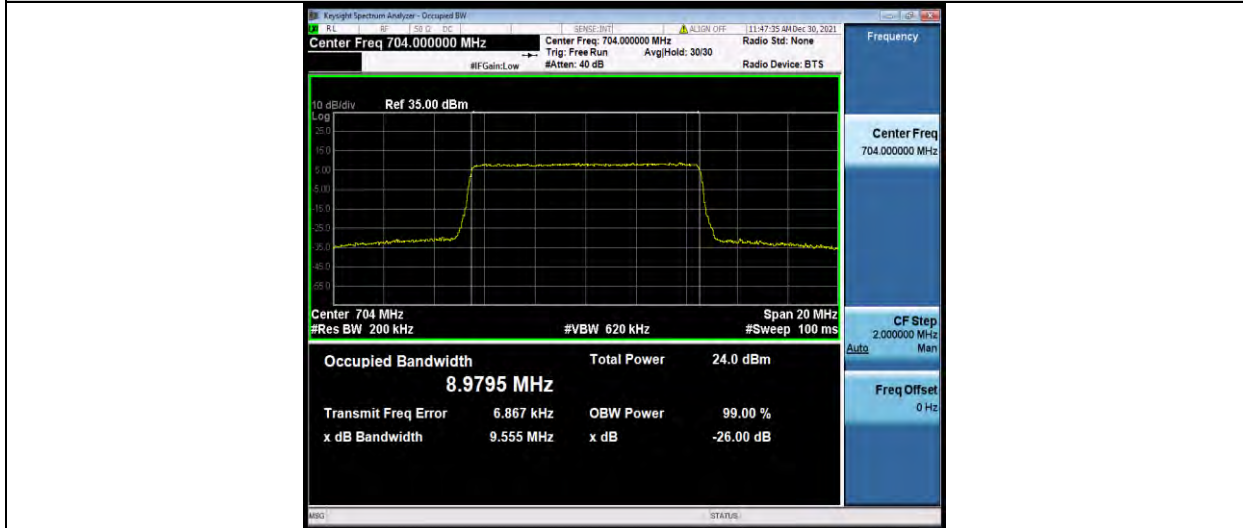

Band12-10MHz-QPSK-23095-50RB#0