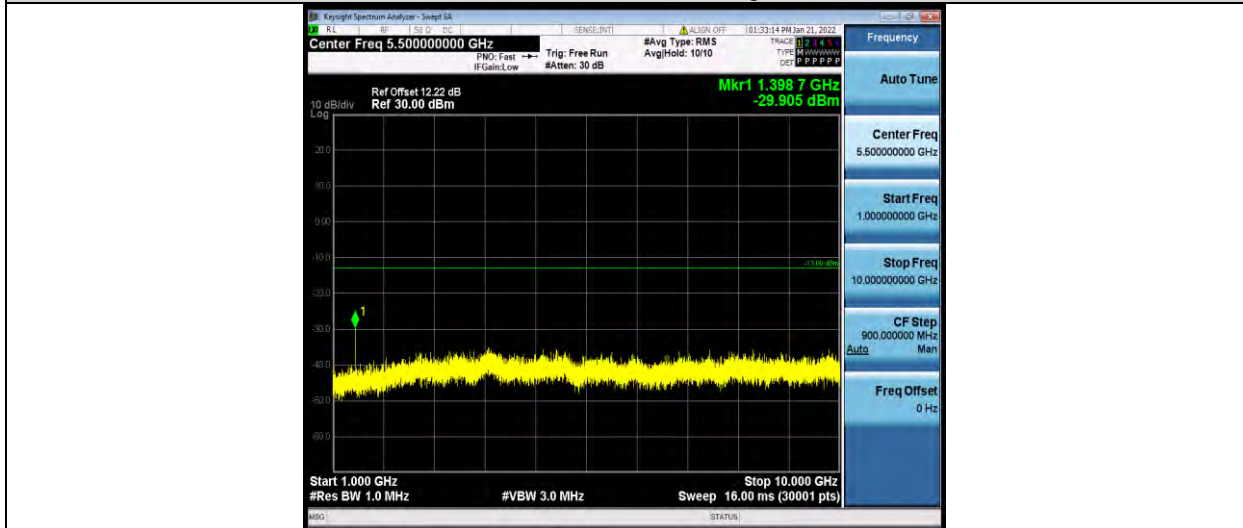

Band12-5MHz-64QAM-23095-1RB#0-Range1:30~1000MHz