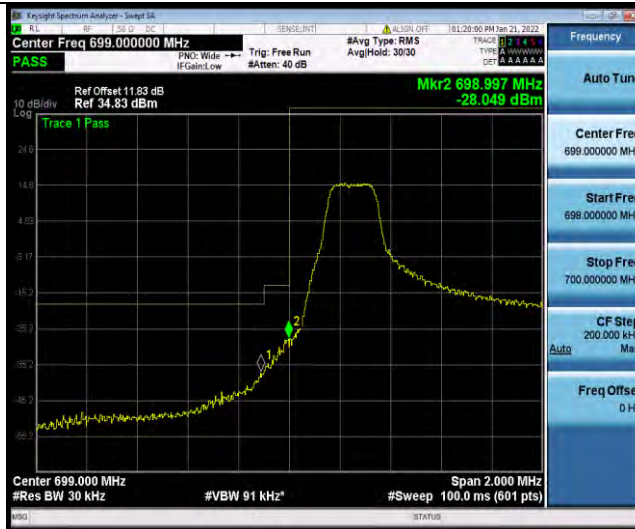

BUREAU VERITAS

Test Report No.: W7L-P22030026-2RF05

Band12-10MHz-16QAM-23130-1RB#49

Band12-10MHz-16QAM-23130-50RB#0

Band12-1.4MHz-64QAM-23017-1RB#0

BUREAU VERITAS

Test Report No.: W7L-P22030026-2RF05

Band12-1.4MHz-64QAM-23017-6RB#0