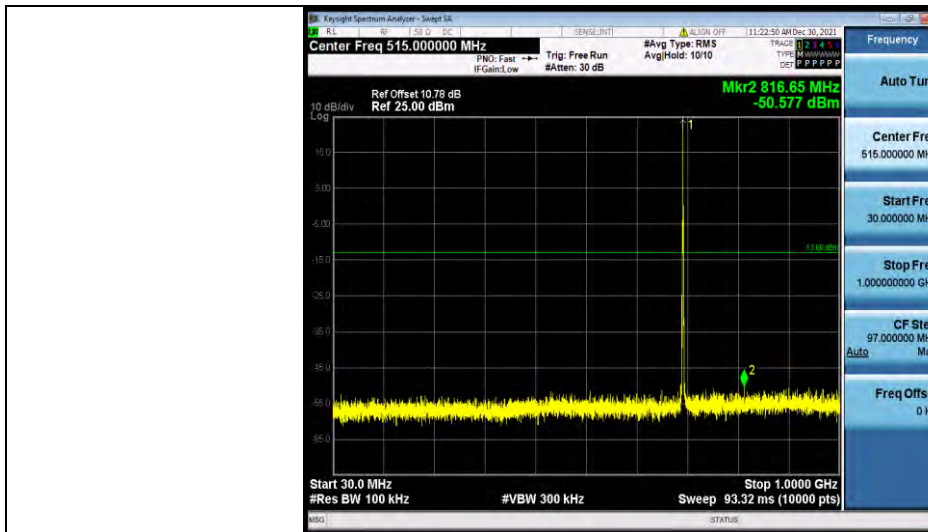

Test Report No.: W7L-P22030026-2RF05

Band12-1.4MHz-QPSK-23017-1RB#0-Range2:1000~10000MHz