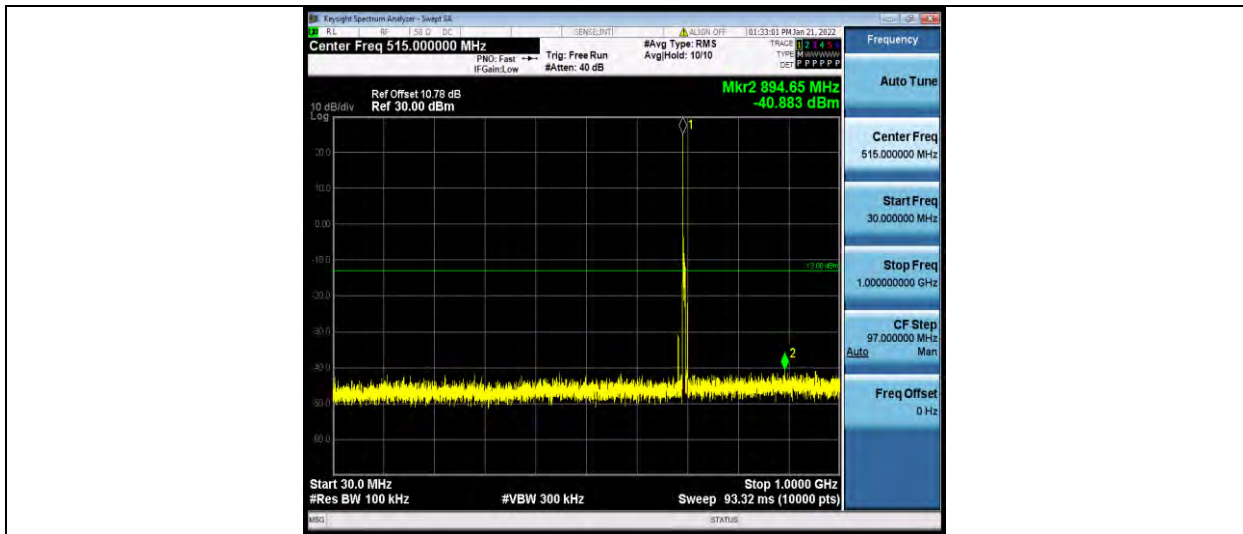

BUREAU VERITAS

Test Report No.: W7L-P22030026-2RF05

Band12-5MHz-64QAM-23035-1RB#0-Range2:1000~10000MHz