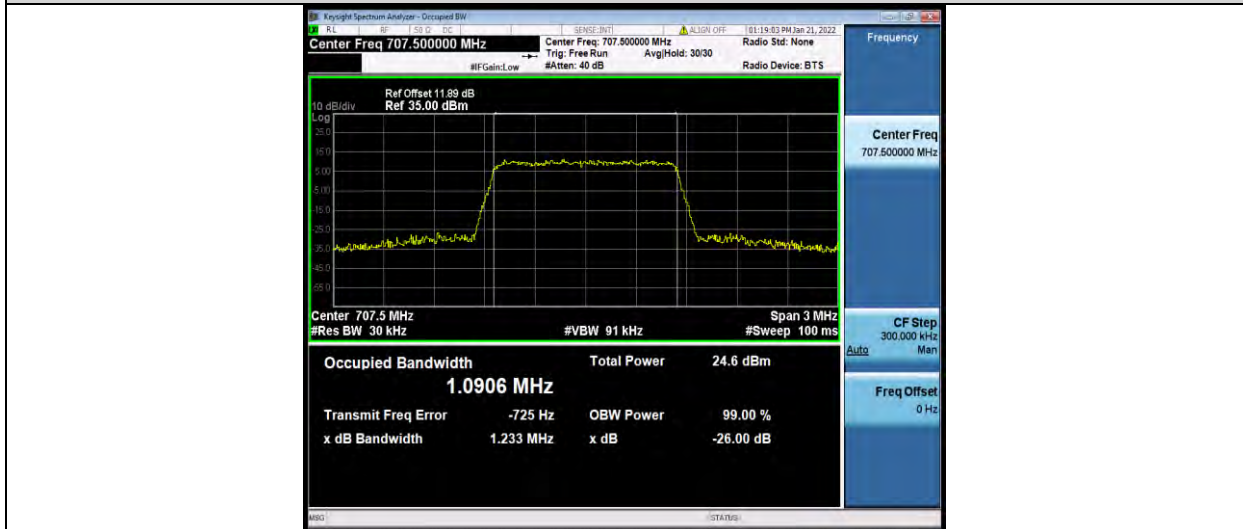

Band12-10MHz-16QAM-23095-50RB#0

Band12-10MHz-16QAM-23130-50RB#0

BUREAU
VERITAS

Test Report No.: W7L-P22030026-2RF05

Band12-1.4MHz-64QAM-23017-6RB#0

Band12-1.4MHz-64QAM-23095-6RB#0

Band12-1.4MHz-64QAM-23173-6RB#0