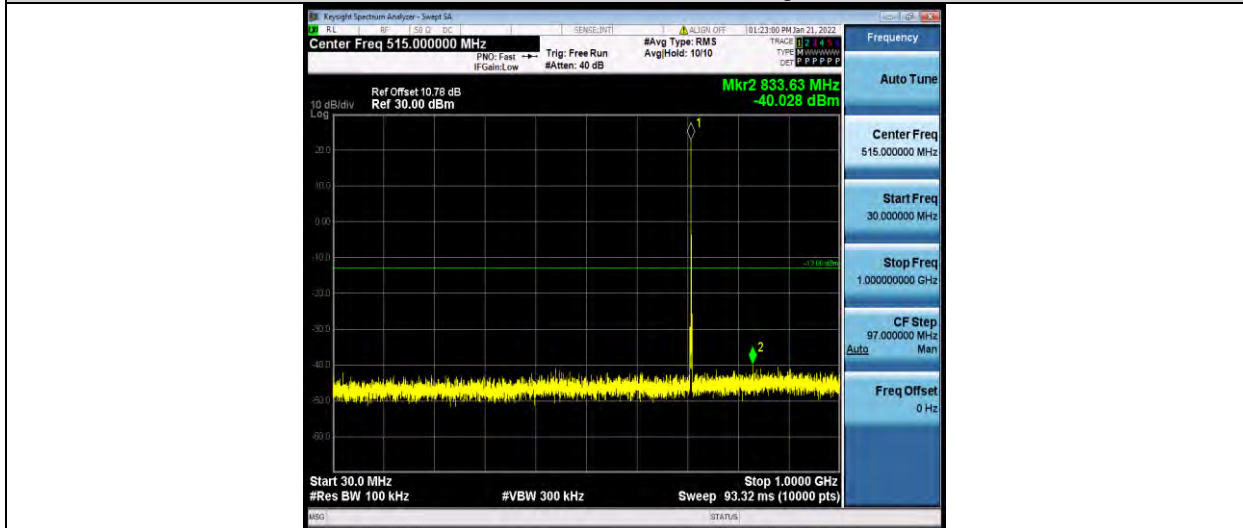

Band12-1.4MHz-64QAM-23095-1RB#0-Range1:30~1000MHz

Band12-1.4MHz-64QAM-23095-1RB#0-Range2:1000~10000MHz

BUREAU VERITAS

Test Report No.: W7L-P22030026-2RF05

Band12-1.4MHz-64QAM-23173-1RB#0-Range1:30~1000MHz