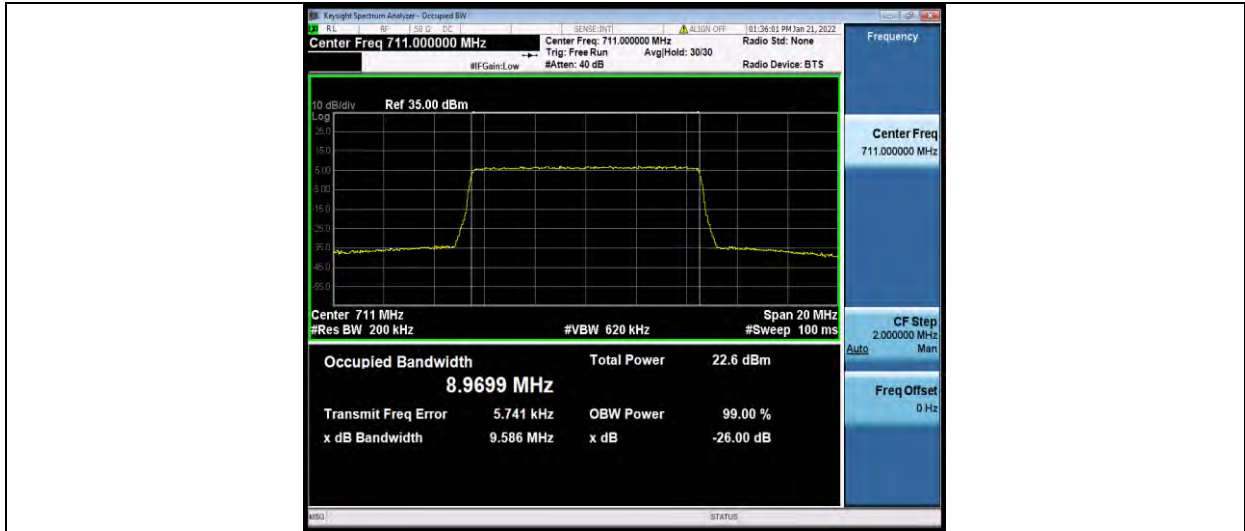

BUREAU
VERITAS

Test Report No.: W7L-P22030026-2RF05