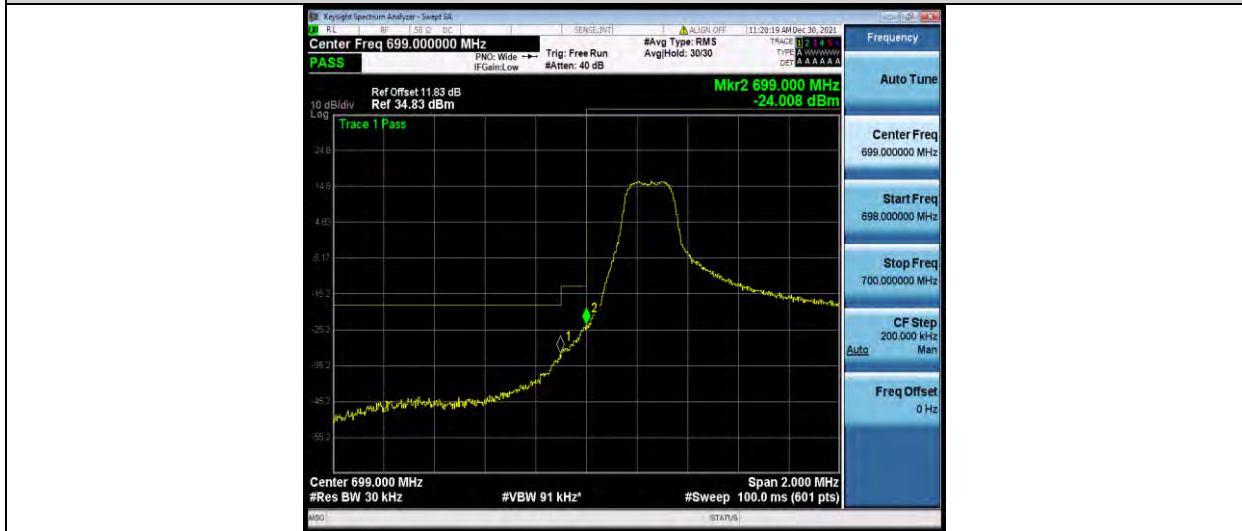

Test Graphs

BUREAU VERITAS

Test Report No.: W7L-P22030026-2RF05

Band12-1.4MHz-QPSK-23173-6RB#0

Band12-1.4MHz-16QAM-23017-1RB#0

Band12-1.4MHz-16QAM-23017-6RB#0

BUREAU VERITAS

Test Report No.: W7L-P22030026-2RF05