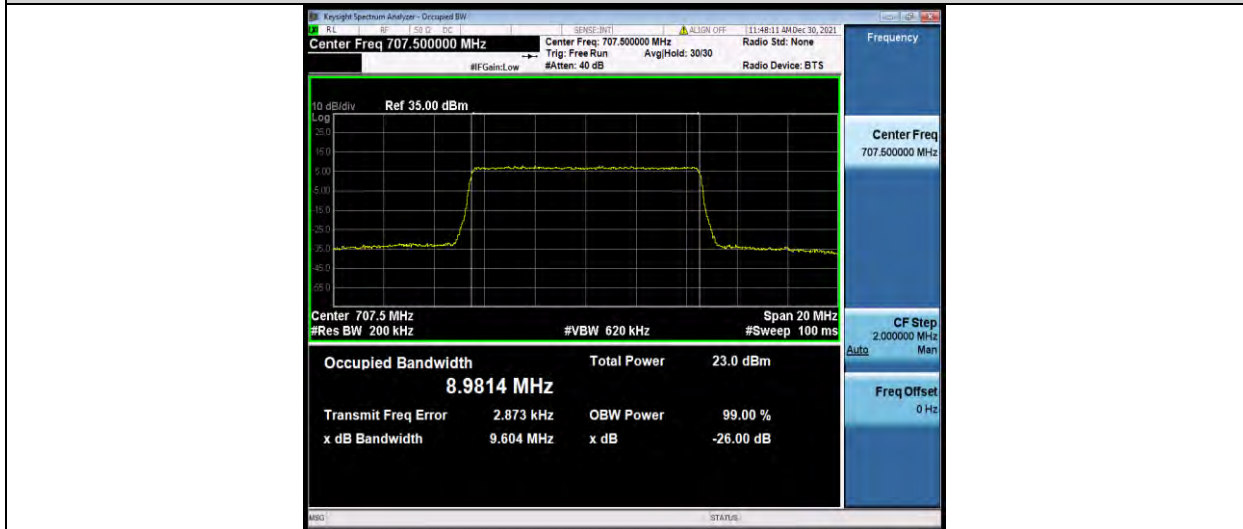

Band12-10MHz-16QAM-23130-50RB#0