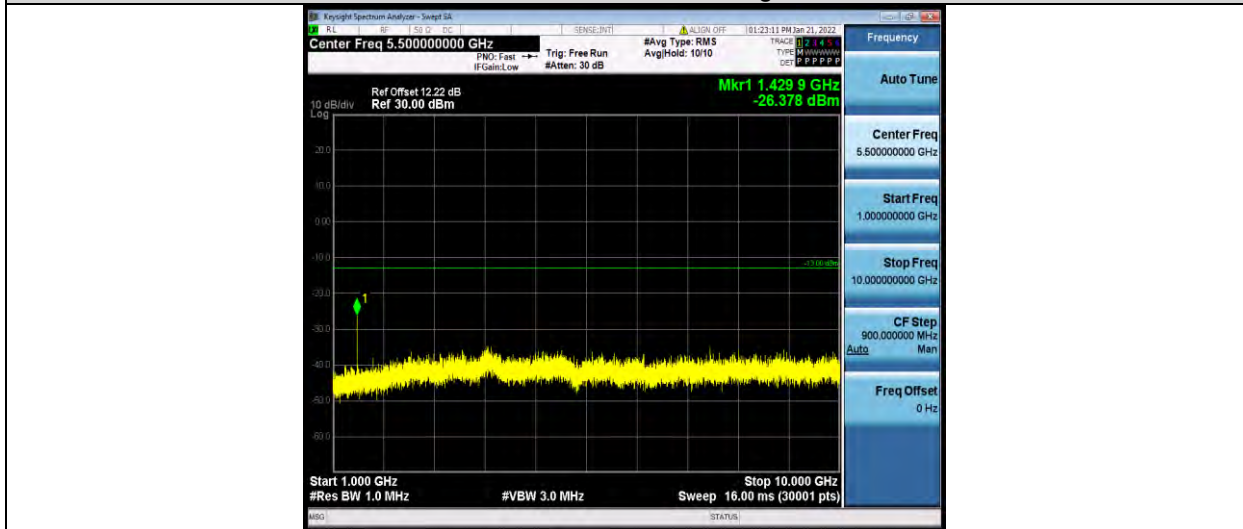

Band12-3MHz-64QAM-23025-1RB#0-Range1:30~1000MHz