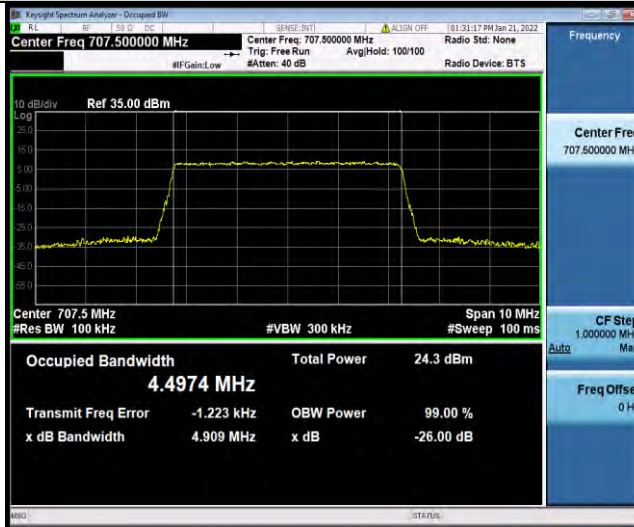

Band12-5MHz-64QAM-23155-25RB#0