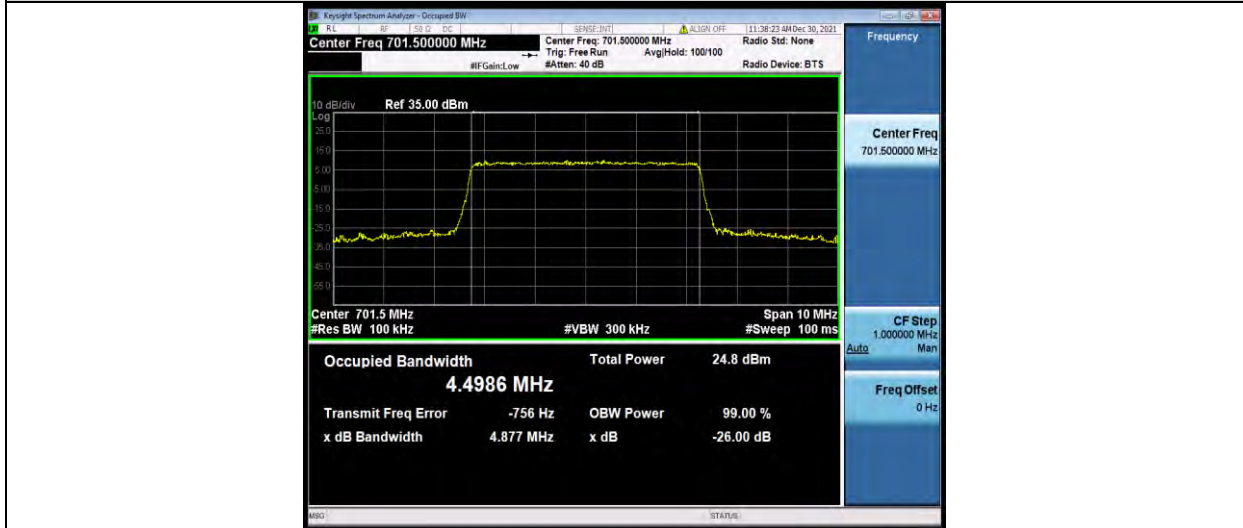

Band12-5MHz-QPSK-23095-25RB#0

Band12-5MHz-QPSK-23155-25RB#0

BUREAU VERITAS

Test Report No.: W7L-P22030026-2RF05

Band12-5MHz-16QAM-23035-25RB#0

Band12-5MHz-16QAM-23095-25RB#0

Band12-5MHz-16QAM-23155-25RB#0

BUREAU
VERITAS