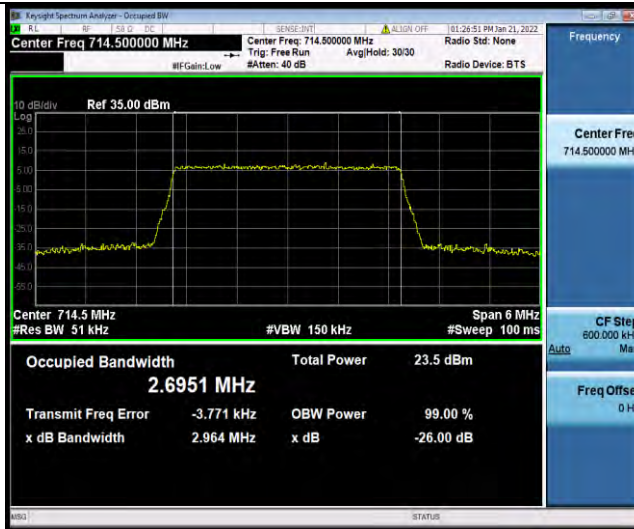

BUREAU VERITAS

Test Report No.: W7L-P22030026-2RF05

Band12-3MHz-64QAM-23025-15RB#0

Band12-3MHz-64QAM-23095-15RB#0

Band12-3MHz-64QAM-23165-15RB#0

BUREAU
VERITAS

Test Report No.: W7L-P22030026-2RF05

Band12-5MHz-64QAM-23035-25RB#0