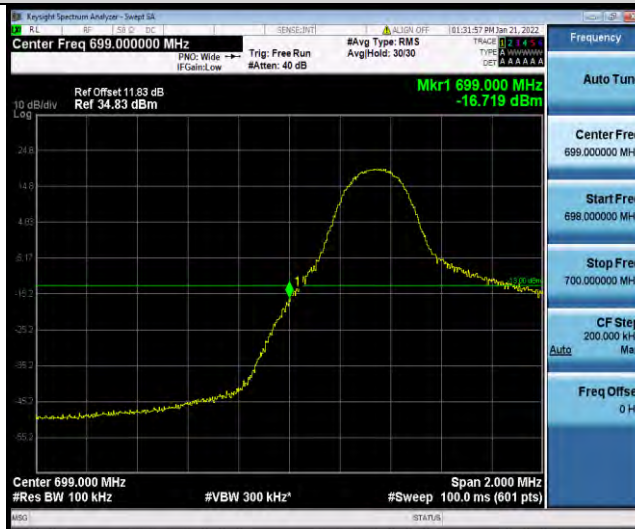

BUREAU VERITAS

Test Report No.: W7L-P22030026-2RF05

Band12-3MHz-64QAM-23165-15RB#0

Band12-5MHz-64QAM-23035-1RB#0

Band12-5MHz-64QAM-23035-25RB#0

BUREAU VERITAS

Test Report No.: W7L-P22030026-2RF05

Band12-5MHz-64QAM-23155-1RB#24