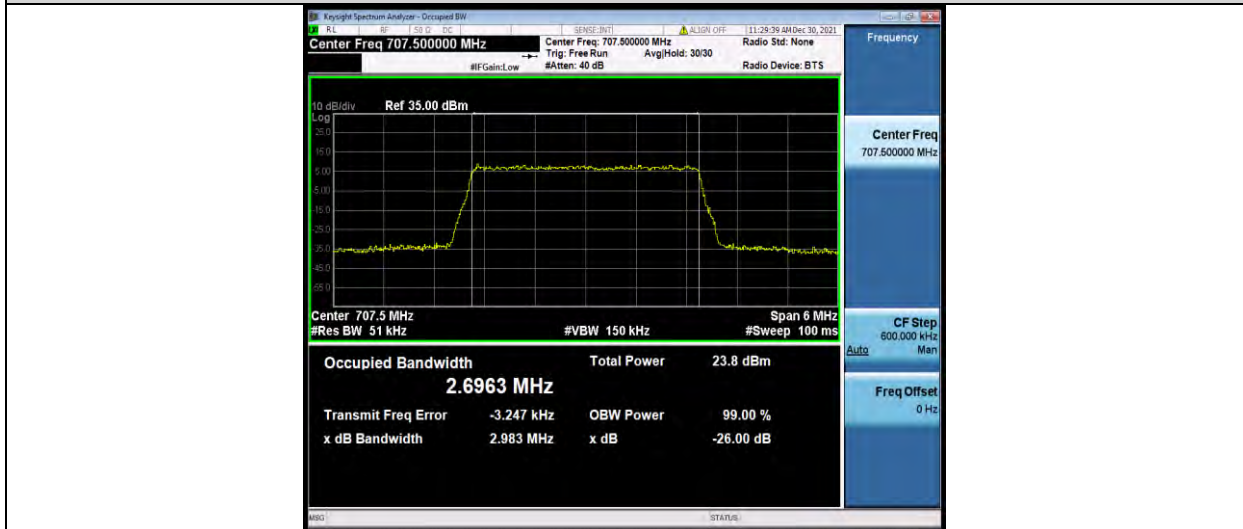

BUREAU VERITAS

Test Report No.: W7L-P22030026-2RF05

Band12-3MHz-16QAM-23025-15RB#0

Band12-3MHz-16QAM-23095-15RB#0

Band12-3MHz-16QAM-23165-15RB#0

BUREAU VERITAS

Test Report No.: W7L-P22030026-2RF05

Band12-5MHz-QPSK-23035-25RB#0