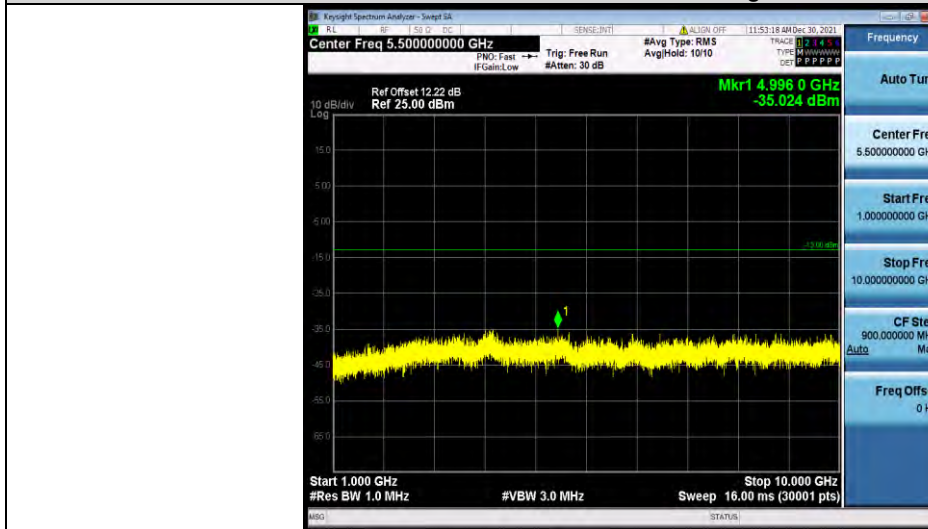

Band12-10MHz-16QAM-23060-1RB#0-Range1:30~1000MHz