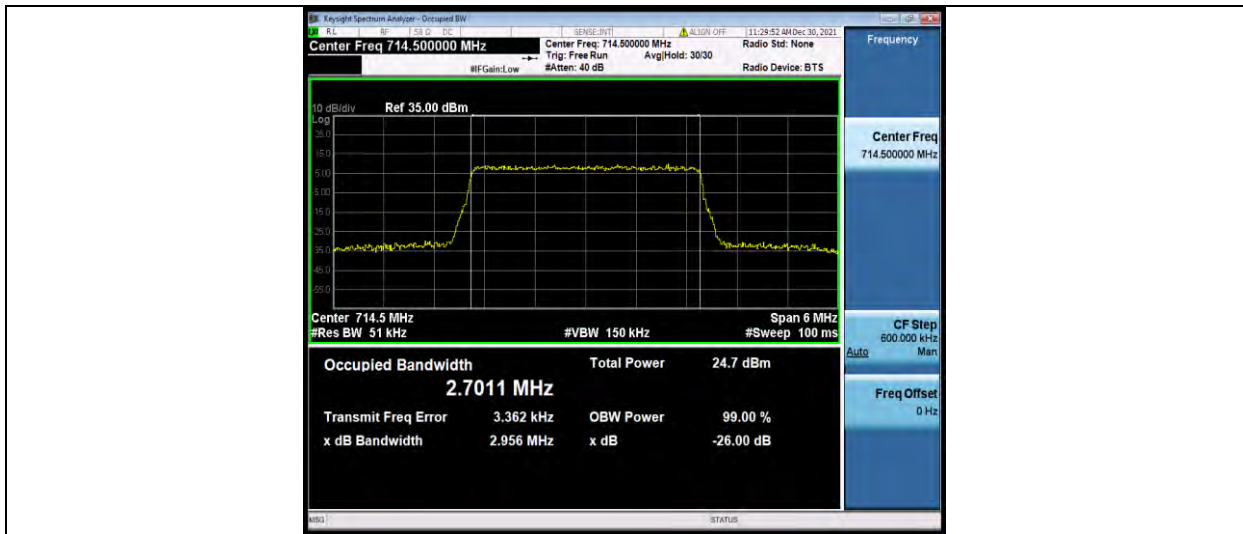

BUREAU VERITAS

Test Report No.: W7L-P22030026-2RF05

Band12-3MHz-16QAM-23025-15RB#0

Band12-3MHz-16QAM-23095-15RB#0

Band12-3MHz-16QAM-23165-15RB#0

BUREAU VERITAS

Test Report No.: W7L-P22030026-2RF05

Band12-5MHz-QPSK-23035-25RB#0