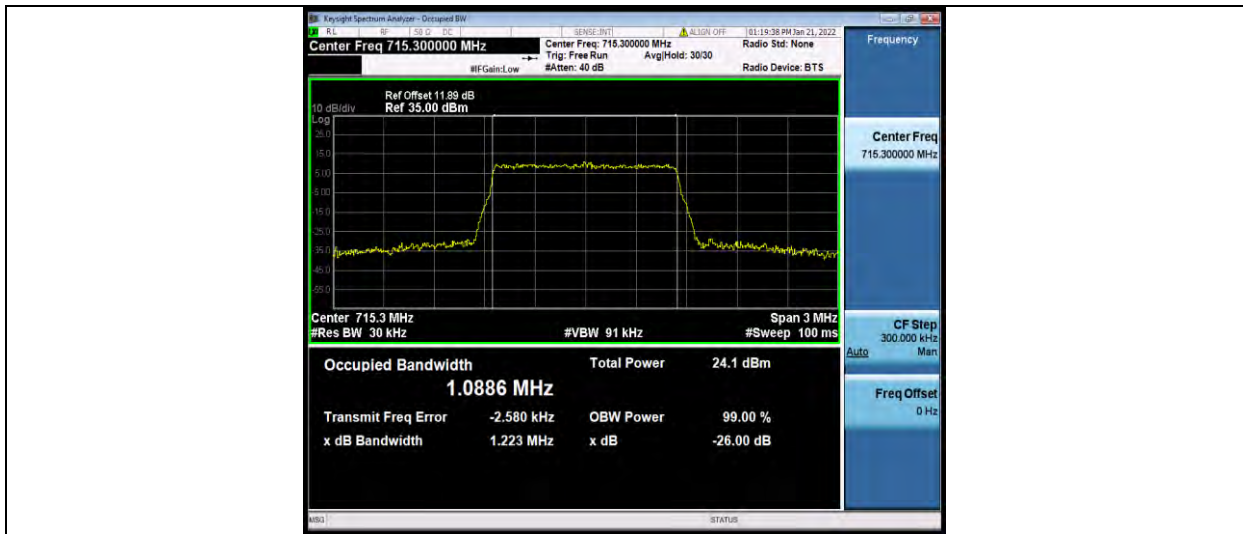

BUREAU VERITAS

Test Report No.: W7L-P22030026-2RF05

Band12-3MHz-64QAM-23025-15RB#0