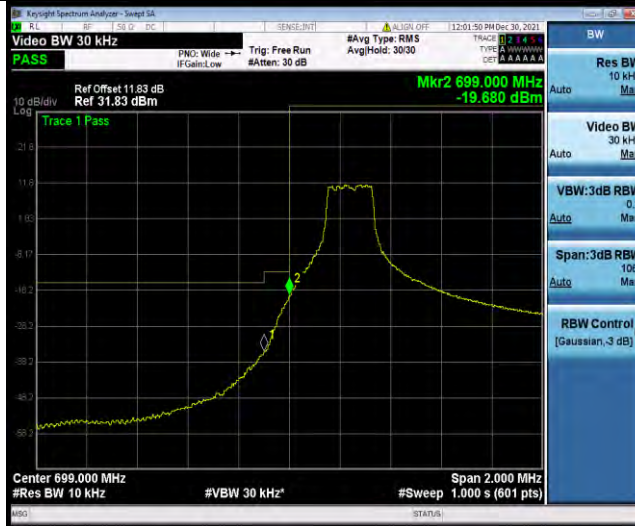

Band12-3MHz-16QAM-23025-15RB#0