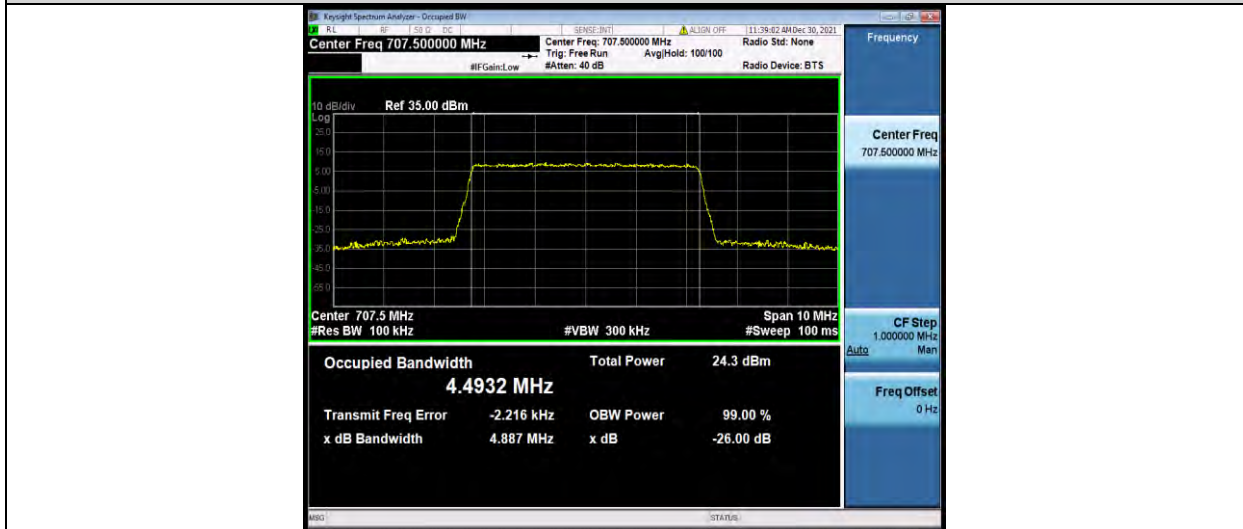

Band12-5MHz-QPSK-23095-25RB#0

Band12-5MHz-QPSK-23155-25RB#0

BUREAU VERITAS

Test Report No.: W7L-P22030026-2RF05

Band12-5MHz-16QAM-23035-25RB#0

Band12-5MHz-16QAM-23095-25RB#0

Band12-5MHz-16QAM-23155-25RB#0

BUREAU
VERITAS