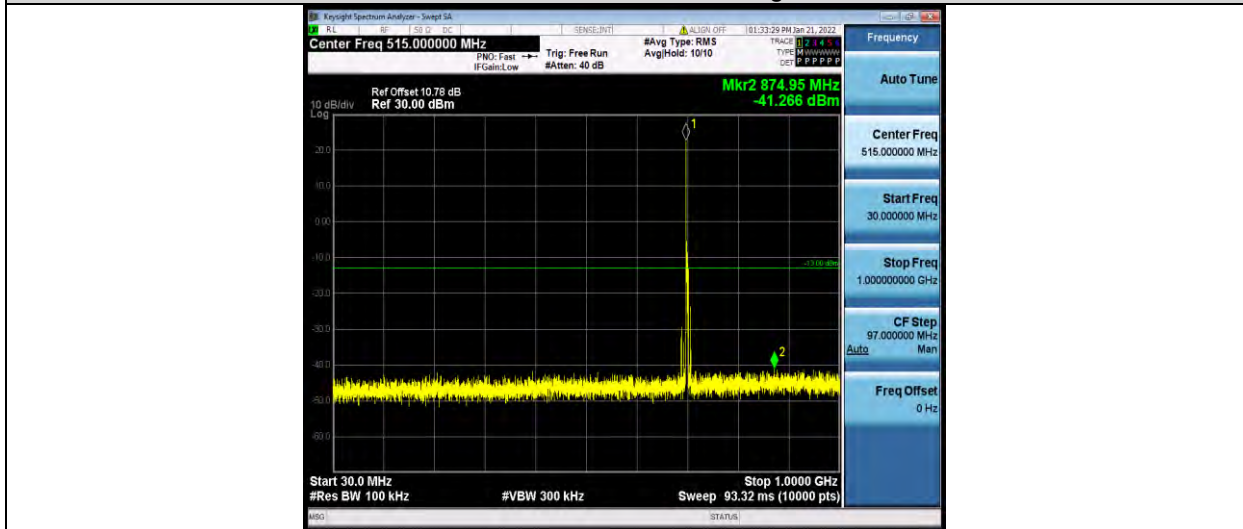

BUREAU VERITAS

Test Report No.: W7L-P22030026-2RF05

Band12-5MHz-64QAM-23035-1RB#0-Range2:1000~10000MHz

Band12-5MHz-64QAM-23095-1RB#0-Range1:30~1000MHz

Band12-5MHz-64QAM-23095-1RB#0-Range2:1000~10000MHz