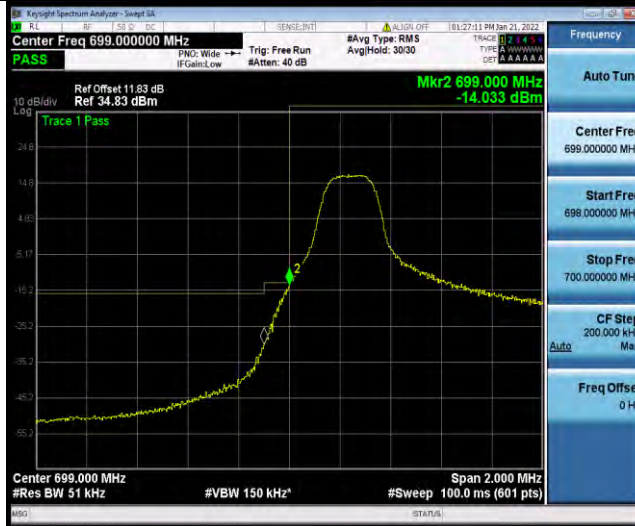

Band12-1.4MHz-64QAM-23173-1RB#5

Band12-1.4MHz-64QAM-23173-6RB#0

BUREAU VERITAS

Test Report No.: W7L-P22030026-2RF05

Band12-3MHz-64QAM-23025-1RB#0

Band12-3MHz-64QAM-23025-15RB#0

Band12-3MHz-64QAM-23165-1RB#14