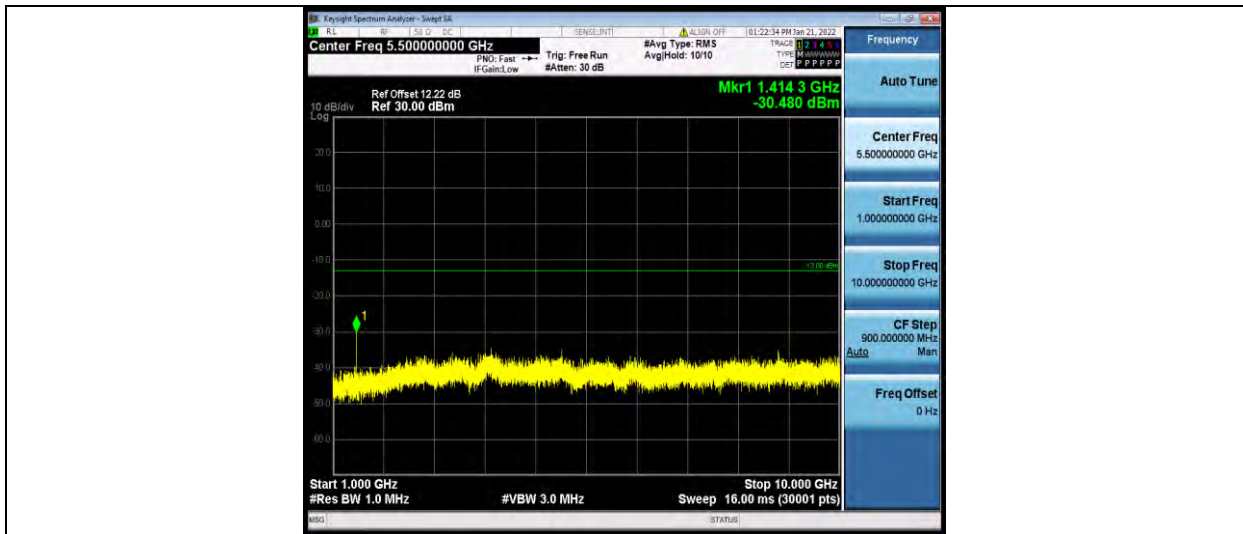

Band12-1.4MHz-64QAM-23095-1RB#0-Range1:30~1000MHz

Band12-1.4MHz-64QAM-23095-1RB#0-Range2:1000~10000MHz

BUREAU VERITAS

Test Report No.: W7L-P22030026-2RF05

Band12-1.4MHz-64QAM-23173-1RB#0-Range1:30~1000MHz