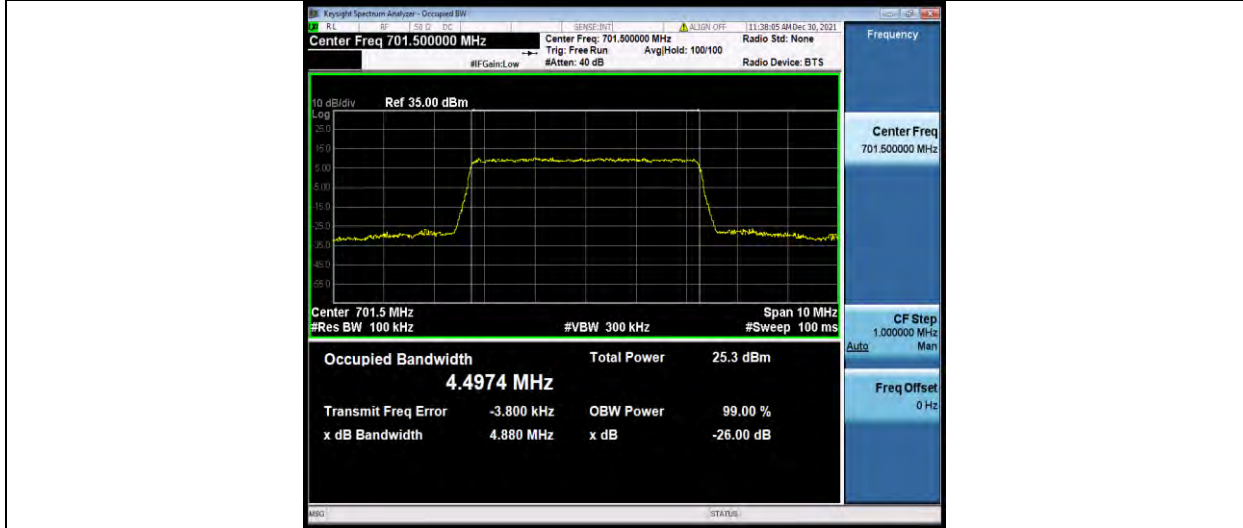

BUREAU VERITAS

Test Report No.: W7L-P22030026-2RF05

Band12-3MHz-16QAM-23025-15RB#0

Band12-3MHz-16QAM-23095-15RB#0

Band12-3MHz-16QAM-23165-15RB#0

BUREAU VERITAS

Test Report No.: W7L-P22030026-2RF05

Band12-5MHz-QPSK-23035-25RB#0