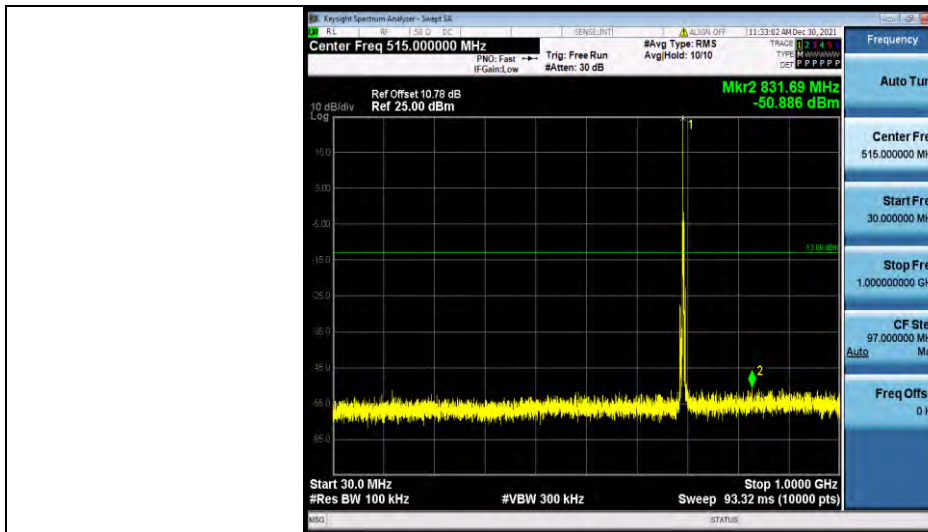

Test Report No.: W7L-P22030026-2RF05

Band12-3MHz-16QAM-23025-1RB#0-Range2:1000~10000MHz