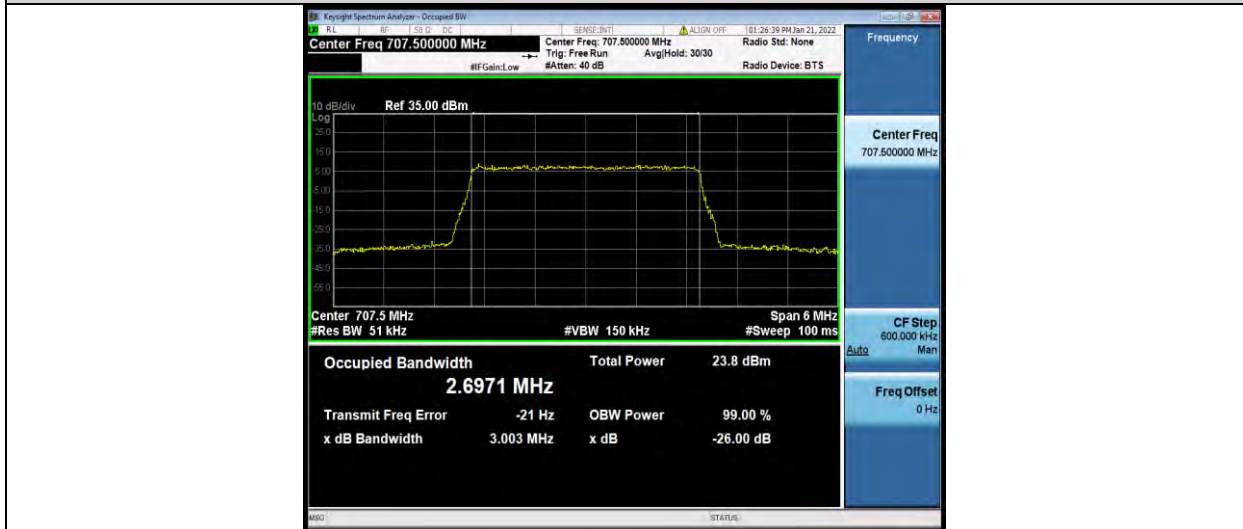

BUREAU VERITAS

Test Report No.: W7L-P22030026-2RF05

Band12-3MHz-64QAM-23025-15RB#0

Band12-3MHz-64QAM-23095-15RB#0

Band12-3MHz-64QAM-23165-15RB#0

BUREAU
VERITAS

Test Report No.: W7L-P22030026-2RF05

Band12-5MHz-64QAM-23035-25RB#0