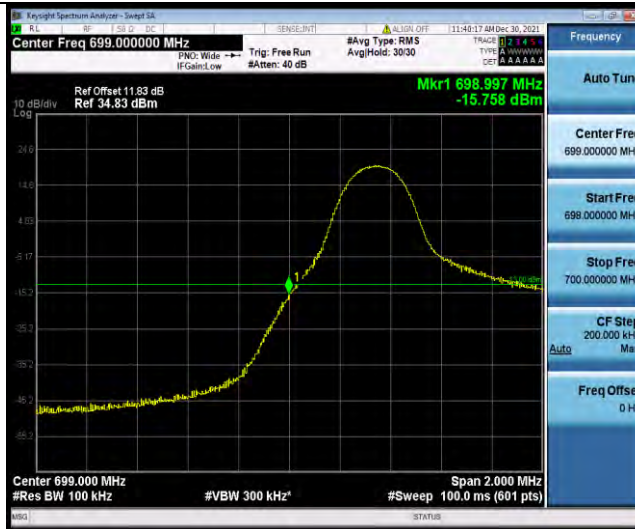

BUREAU VERITAS

Test Report No.: W7L-P22030026-2RF05

Band12-5MHz-16QAM-23035-25RB#0