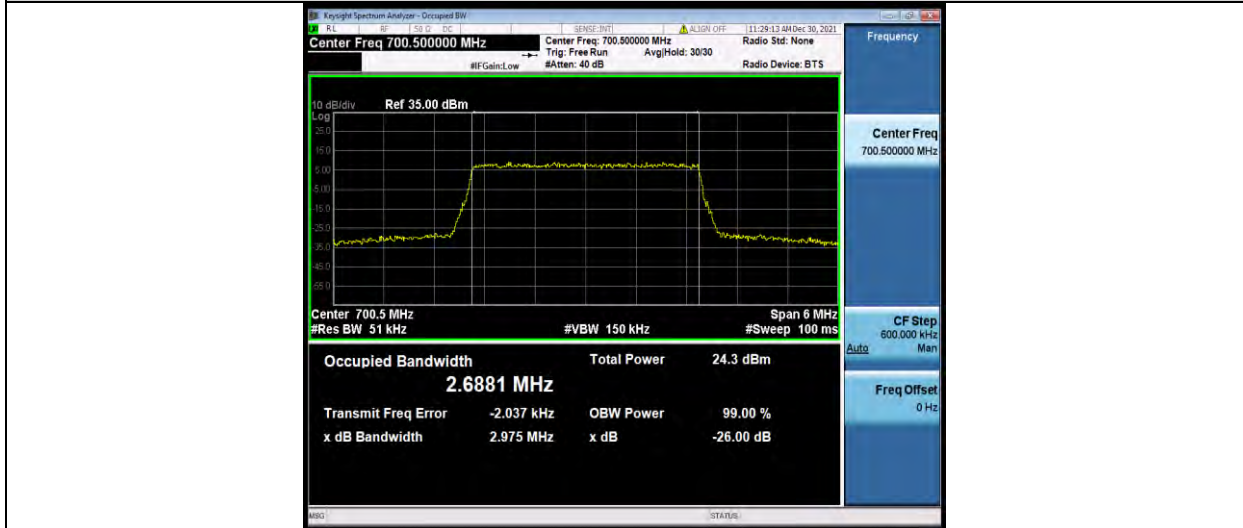

BUREAU VERITAS

Test Report No.: W7L-P22030026-2RF05

Band12-3MHz-16QAM-23025-15RB#0

Band12-3MHz-16QAM-23095-15RB#0

Band12-3MHz-16QAM-23165-15RB#0

BUREAU VERITAS

Test Report No.: W7L-P22030026-2RF05

Band12-5MHz-QPSK-23035-25RB#0