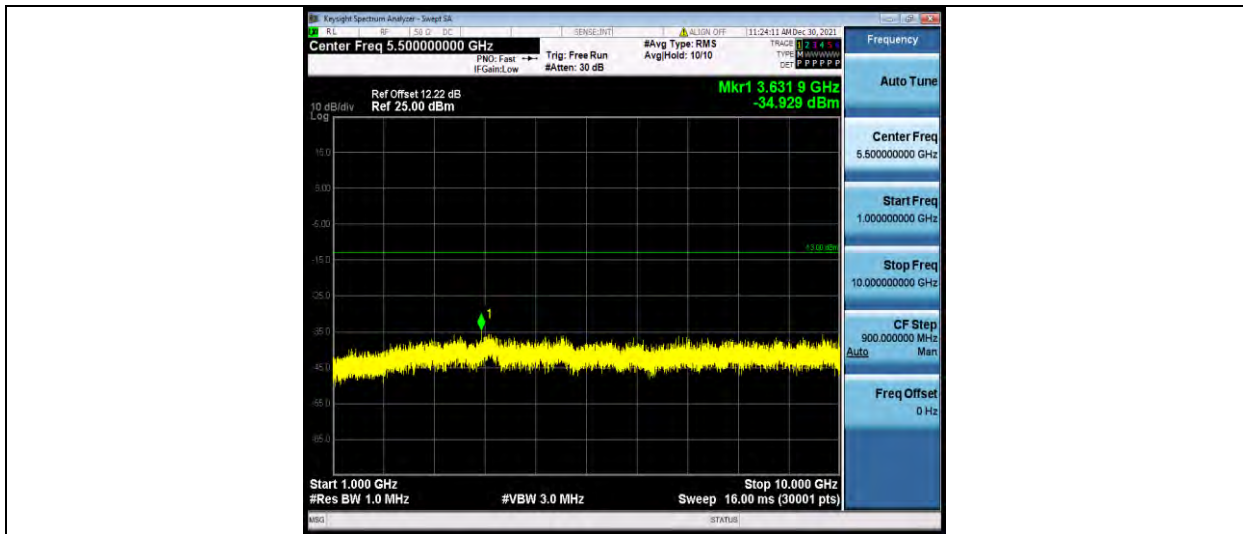

BUREAU VERITAS

Test Report No.: W7L-P22030026-2RF05

Band12-1.4MHz-QPSK-23173-1RB#0-Range1:30~1000MHz