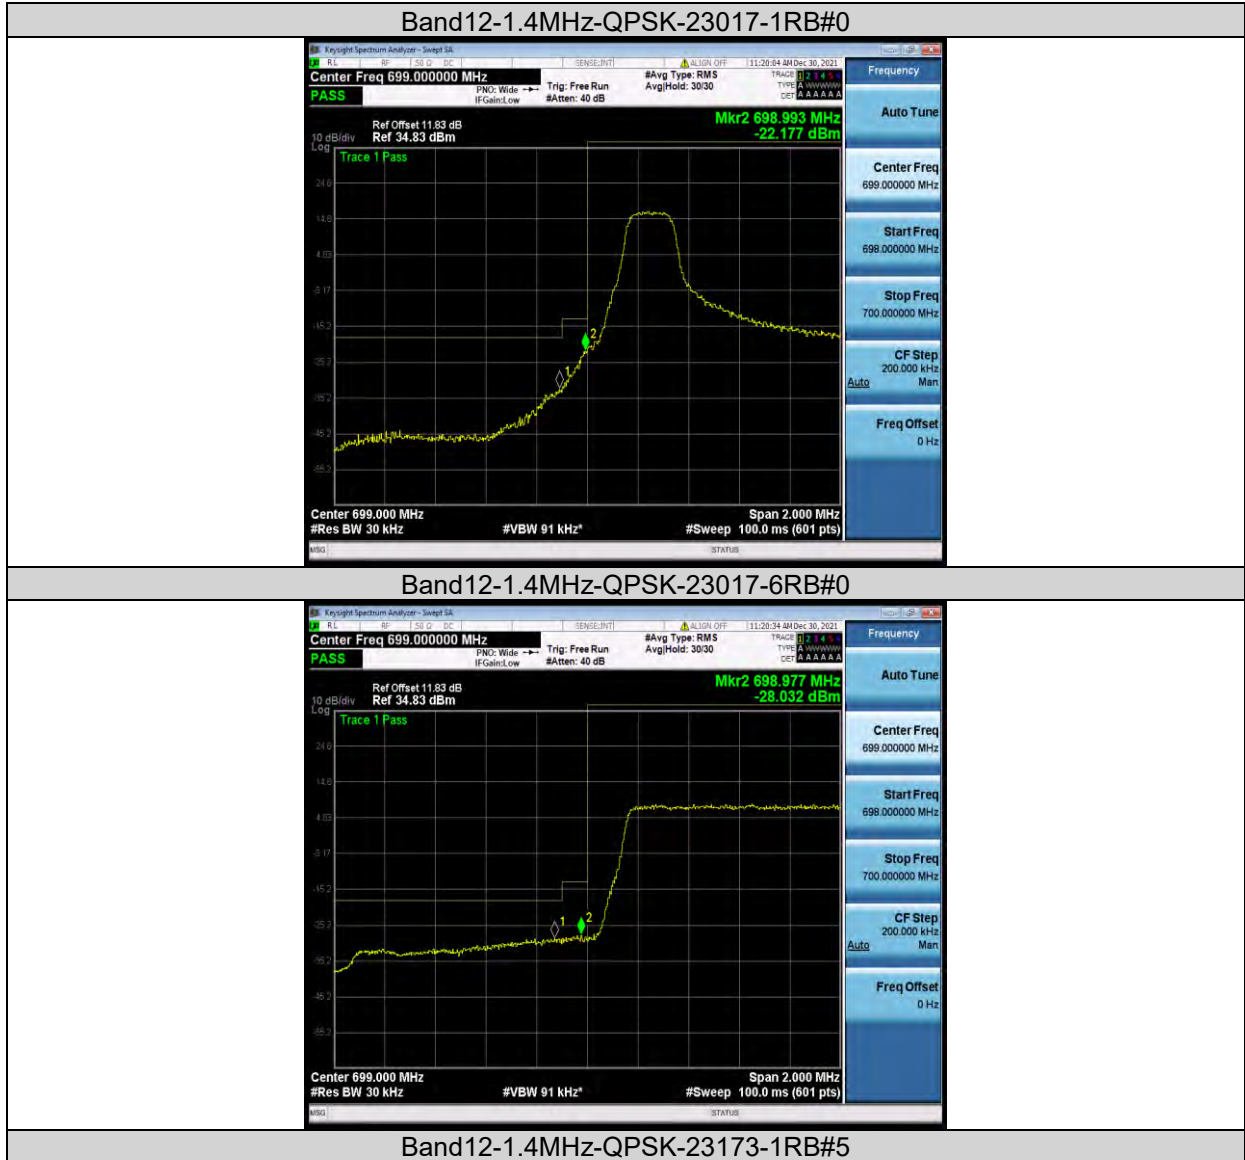

**BUREAU
VERITAS**

Test Report No.: W7L-P22030026-2RF05

Band12	10MHz	64QAM	23060	1RB#0	-24.73,-19.22	PASS
Band12	10MHz	64QAM	23060	50RB#0	-33.75,-31.02	PASS
Band12	10MHz	64QAM	23130	1RB#49	-18.43,-24.44	PASS
Band12	10MHz	64QAM	23130	50RB#0	-30.18,-33.05	PASS

Test Graphs