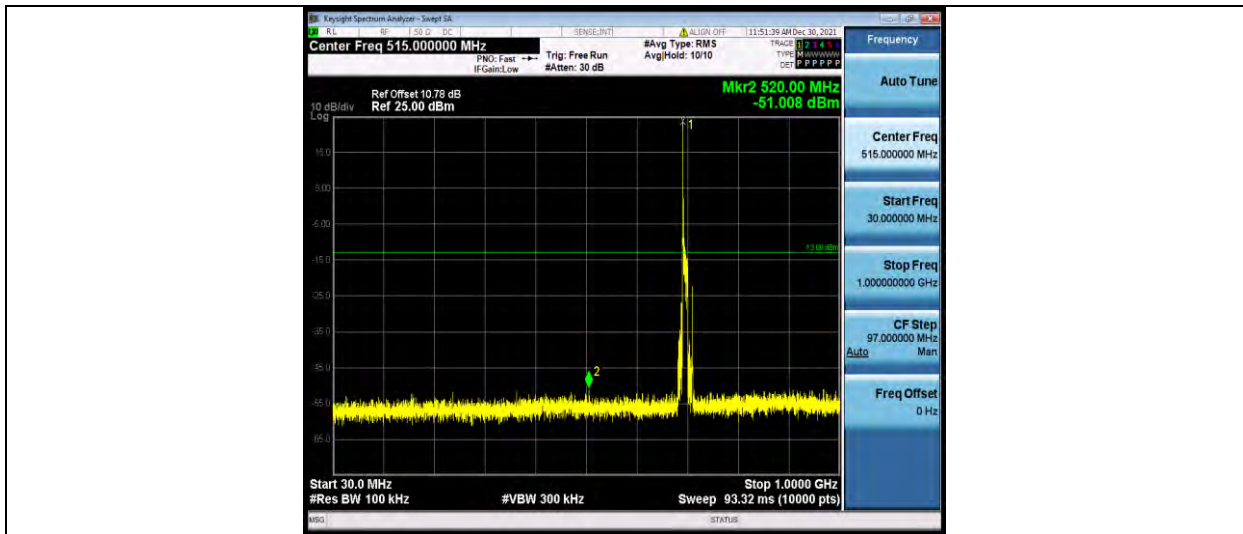

Test Report No.: W7L-P22030026-2RF05

Band12-10MHz-QPSK-23130-1RB#0-Range1:30~1000MHz

Band12-10MHz-QPSK-23130-1RB#0-Range2:1000~10000MHz

Band12-10MHz-16QAM-23060-1RB#0-Range1:30~1000MHz

BUREAU VERITAS

Test Report No.: W7L-P22030026-2RF05