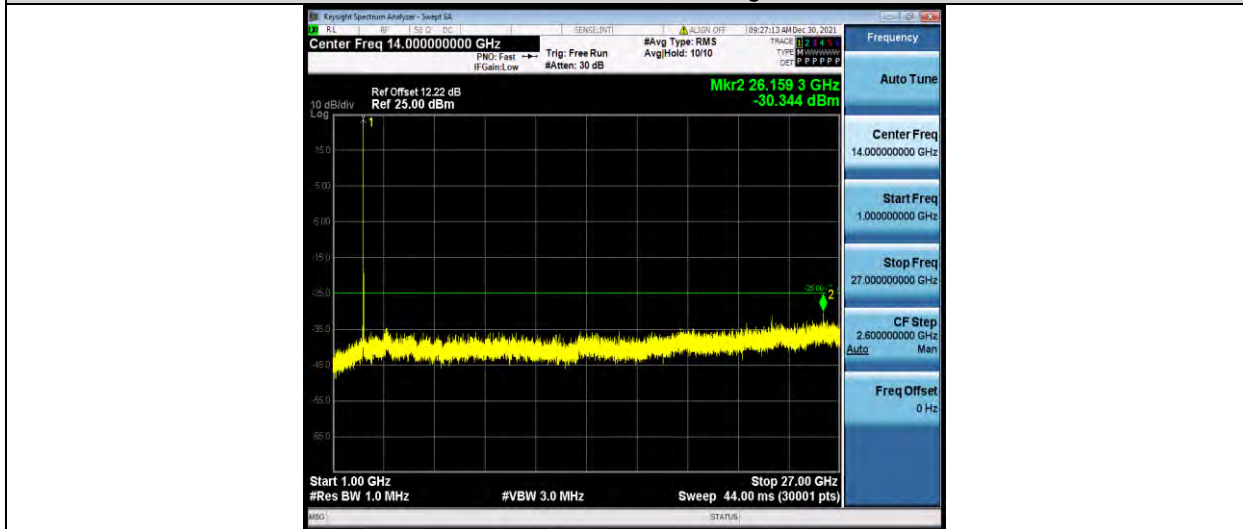

Band7-5MHz-64QAM-20775-1RB#0-Range1:30~1000MHz