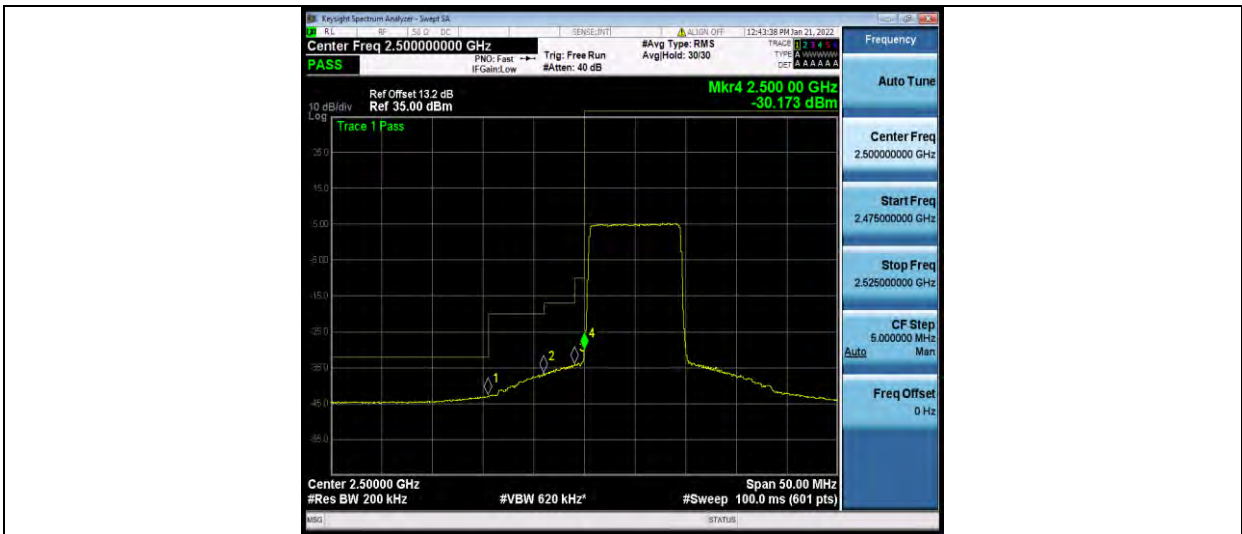

BUREAU VERITAS

Test Report No.: W7L-P22030026-2RF05

Band7-10MHz-64QAM-21400-1RB#49