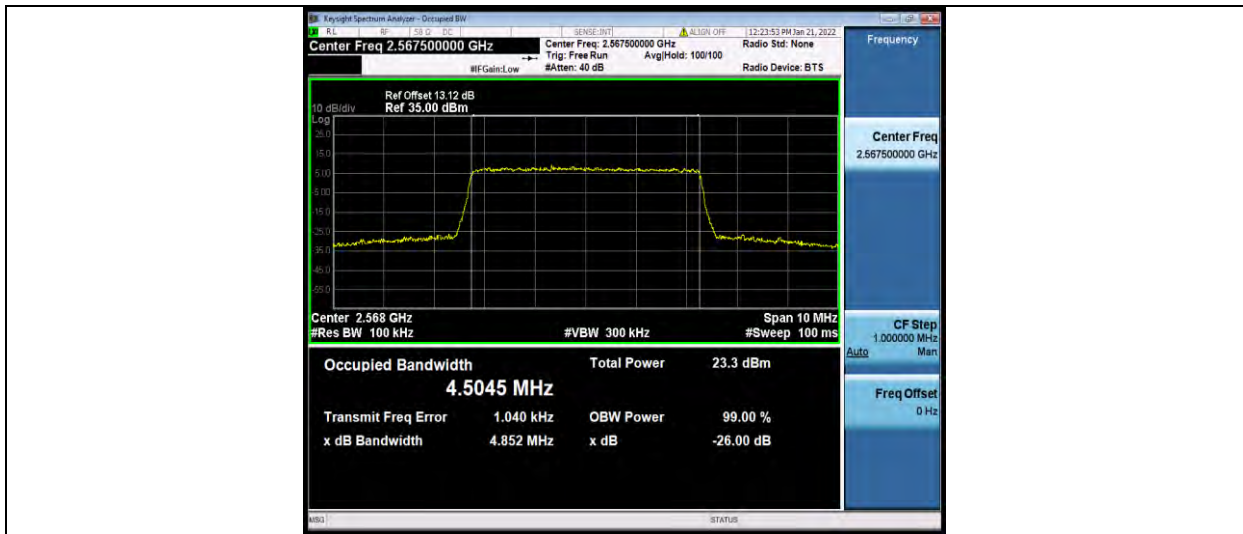

Band7-5MHz-64QAM-21100-25RB#0

Band7-5MHz-64QAM-21425-25RB#0

BUREAU
VERITAS

Test Report No.: W7L-P22030026-2RF05

Band7-10MHz-64QAM-20800-50RB#0

Band7-10MHz-64QAM-21100-50RB#0

Band7-10MHz-64QAM-21400-50RB#0

BUREAU VERITAS