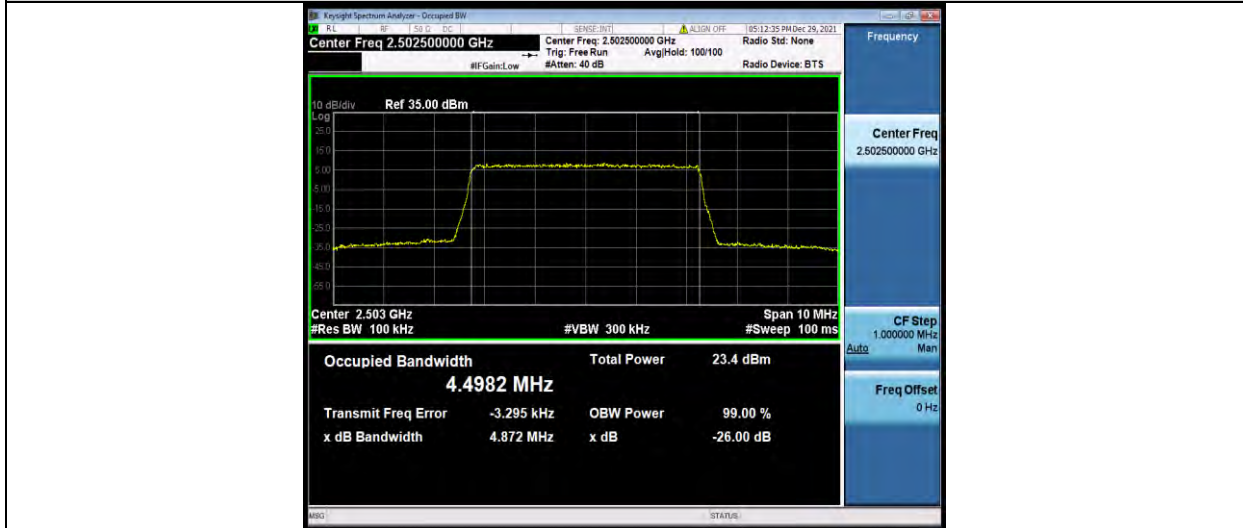

Test Graphs

BUREAU VERITAS

Test Report No.: W7L-P22030026-2RF05

Band7-5MHz-16QAM-20775-25RB#0

Band7-5MHz-16QAM-21100-25RB#0

Band7-5MHz-16QAM-21425-25RB#0

BUREAU VERITAS

Test Report No.: W7L-P22030026-2RF05