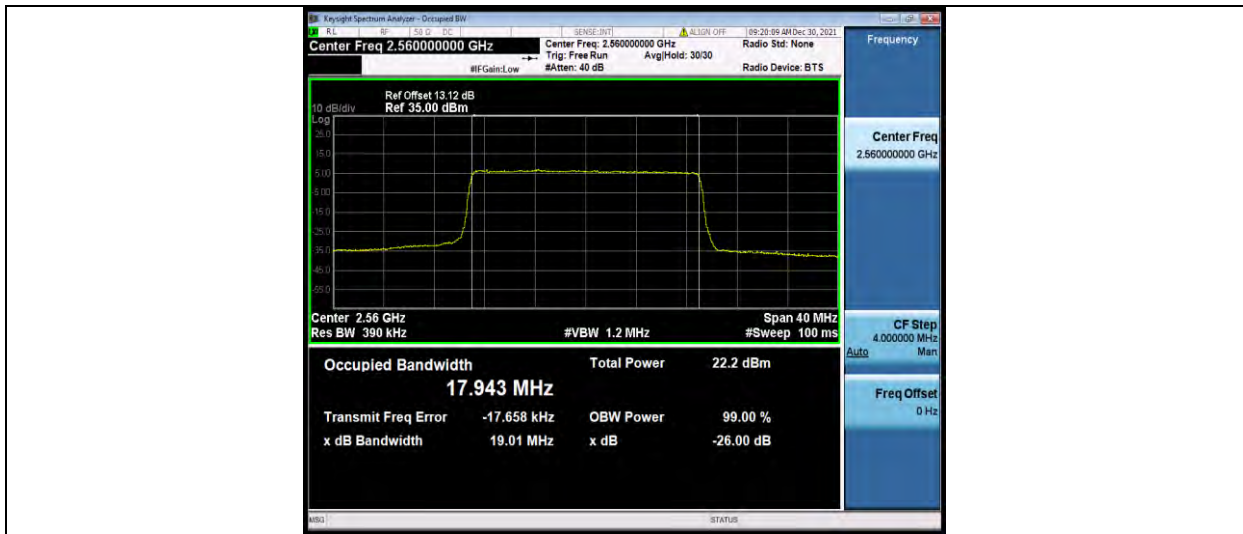

BUREAU
VERITAS

Test Report No.: W7L-P22030026-2RF05

Band7-20MHz-16QAM-20850-100RB#0