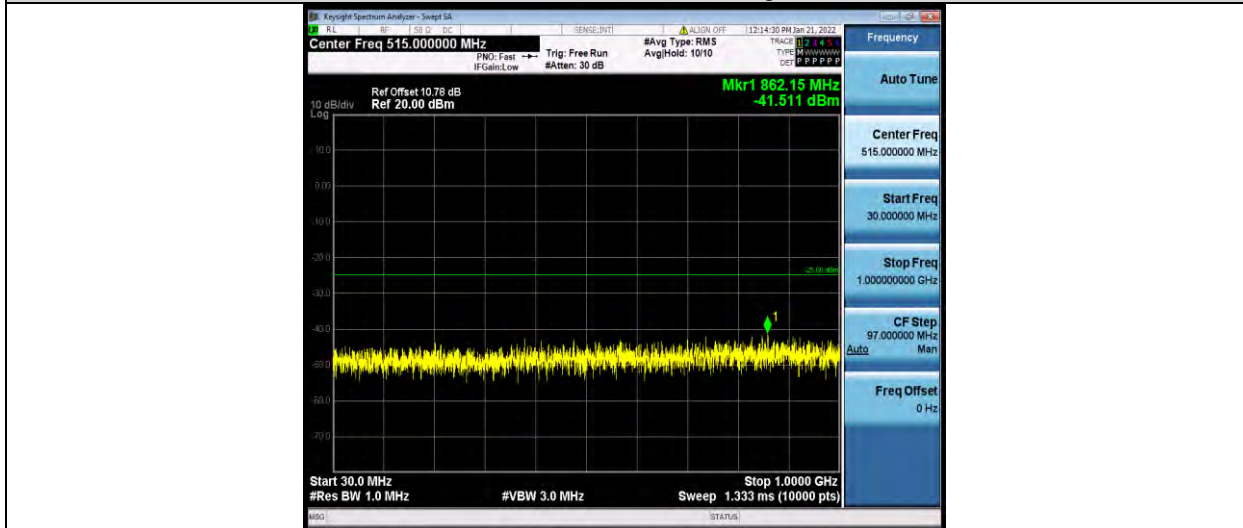

Band7-5MHz-64QAM-21425-1RB#0-Range2:1000~27000MHz