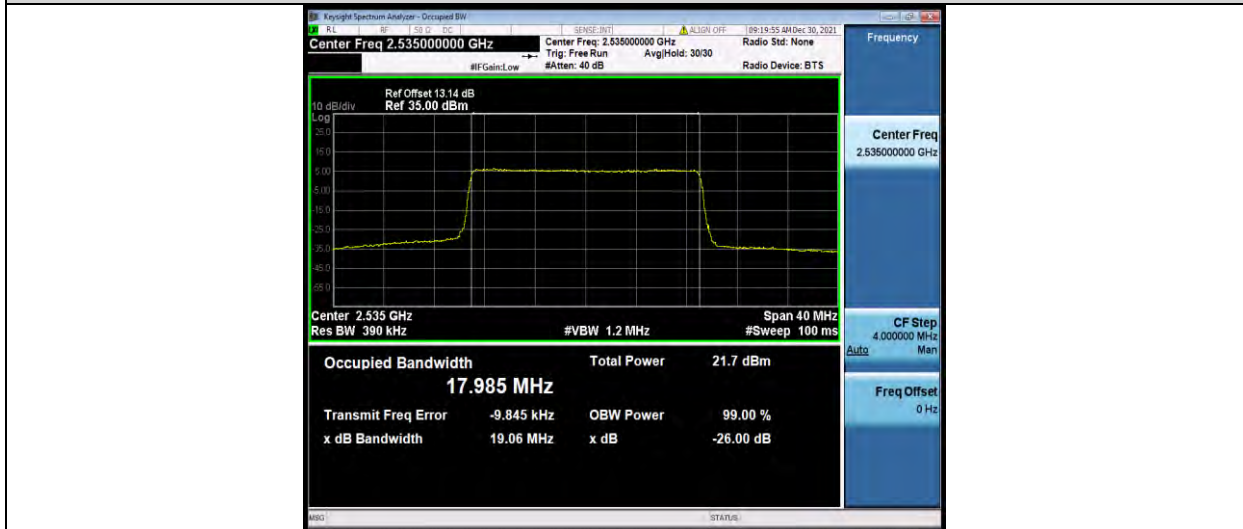

BUREAU
VERITAS

Test Report No.: W7L-P22030026-2RF05

Band7-20MHz-16QAM-20850-100RB#0

Band7-20MHz-16QAM-21100-100RB#0

Band7-20MHz-16QAM-21350-100RB#0

BUREAU
VERITAS

Test Report No.: W7L-P22030026-2RF05

Band7-5MHz-64QAM-20775-25RB#0