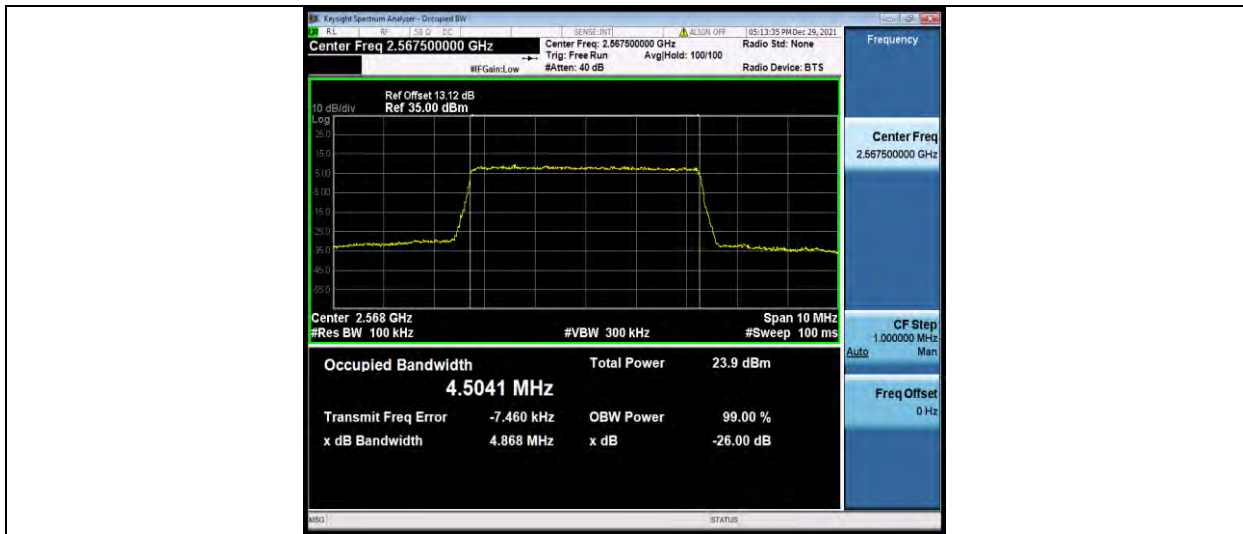

Test Graphs

BUREAU VERITAS

Test Report No.: W7L-P22030026-2RF05

Band7-5MHz-16QAM-20775-25RB#0

Band7-5MHz-16QAM-21100-25RB#0

Band7-5MHz-16QAM-21425-25RB#0

BUREAU VERITAS

Test Report No.: W7L-P22030026-2RF05