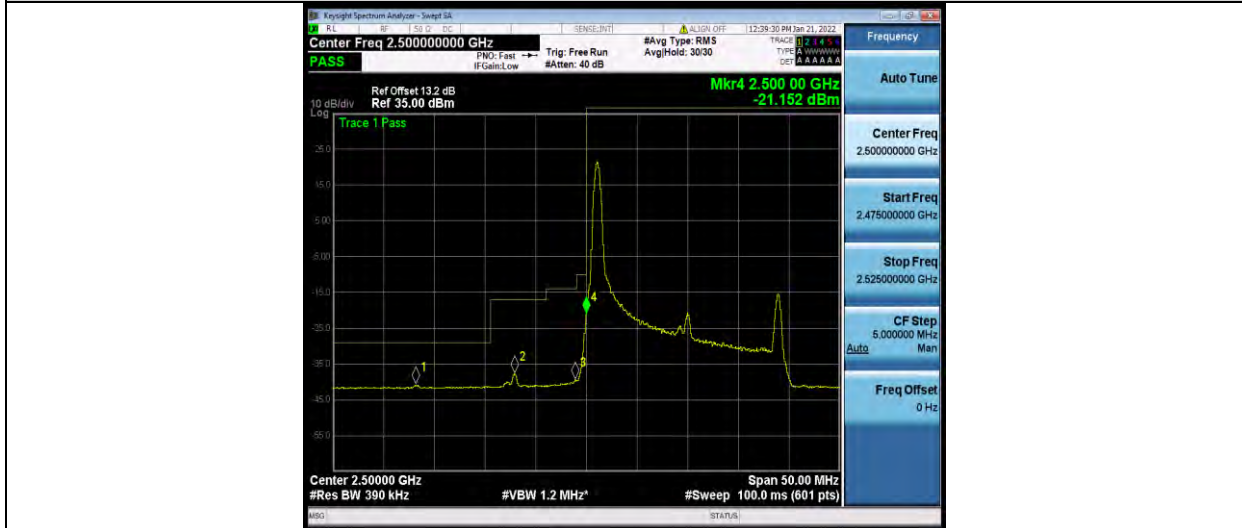

Band7-15MHz-64QAM-21375-1RB#74

Band7-15MHz-64QAM-21375-75RB#0

BUREAU VERITAS

Test Report No.: W7L-P22030026-2RF05

Band7-20MHz-64QAM-20850-1RB#0

Band7-20MHz-64QAM-20850-100RB#0

Band7-20MHz-64QAM-21350-1RB#99