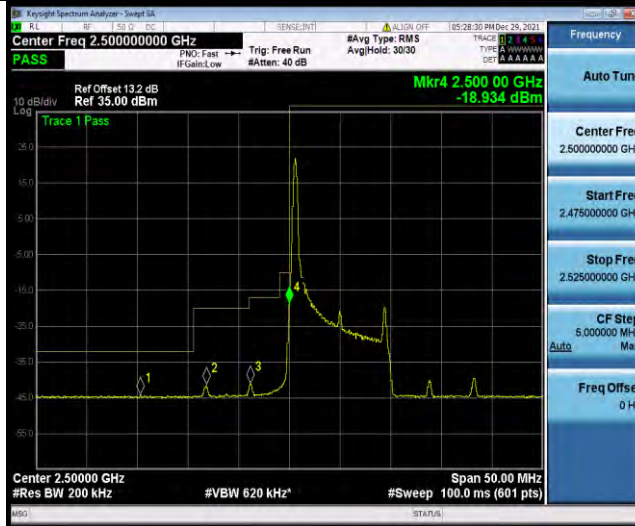

Band7-5MHz-16QAM-20775-25RB#0

Band7-5MHz-16QAM-21425-1RB#24

Band7-5MHz-16QAM-21425-25RB#0

BUREAU VERITAS

Test Report No.: W7L-P22030026-2RF05

Band7-10MHz-QPSK-20800-1RB#0

Band7-10MHz-QPSK-20800-50RB#0

Band7-10MHz-QPSK-21400-1RB#49