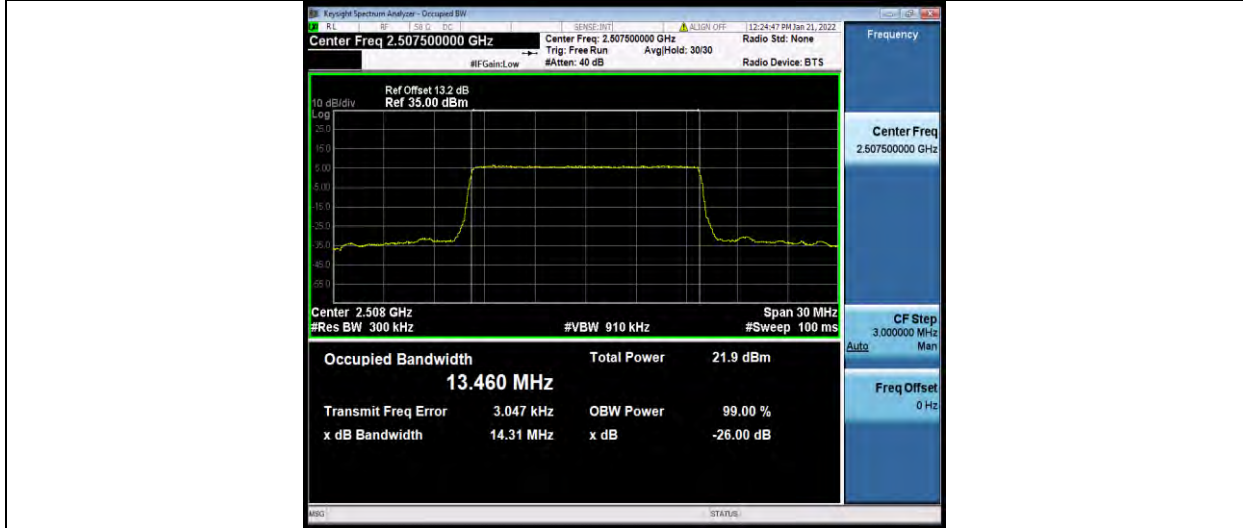

Band7-15MHz-64QAM-21100-75RB#0