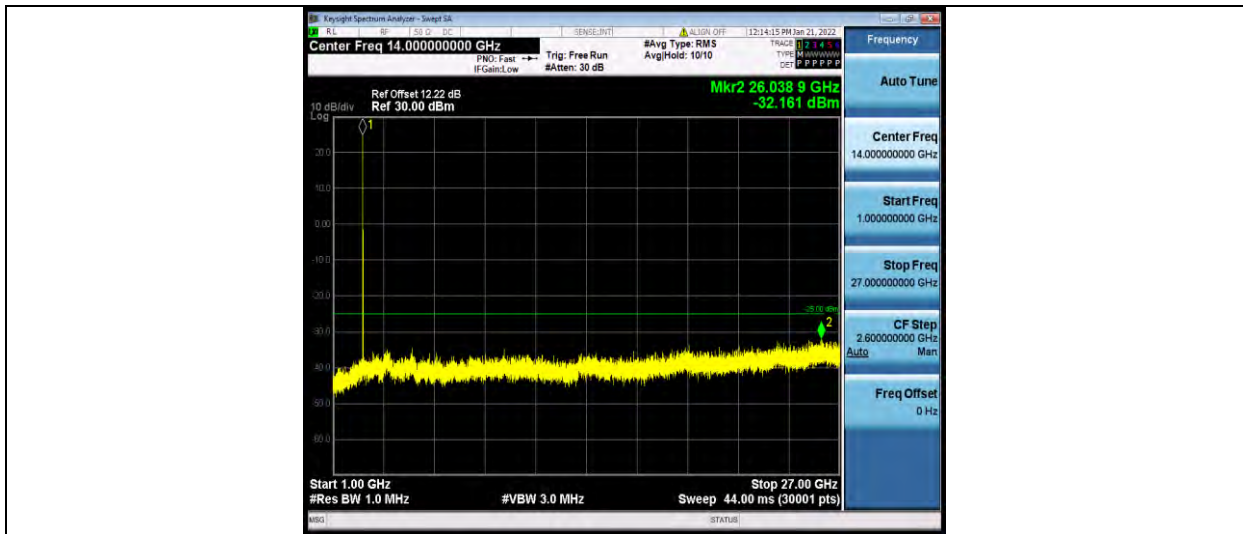

BUREAU VERITAS

Test Report No.: W7L-P22030026-2RF05

Band7-5MHz-64QAM-21425-1RB#0-Range1:30~1000MHz