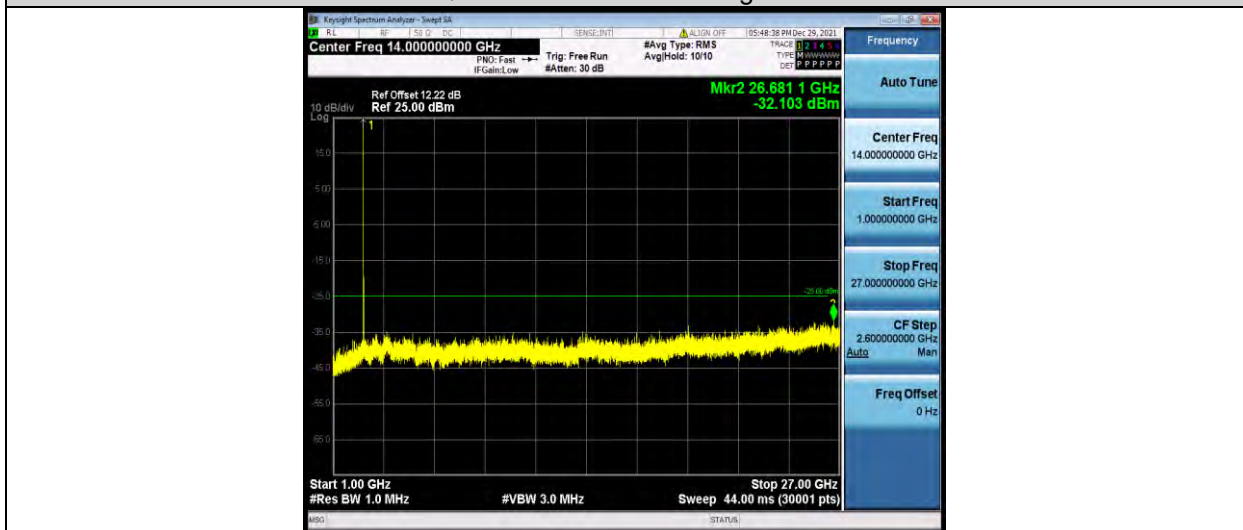

Band7-15MHz-16QAM-20825-1RB#0-Range1:30~1000MHz