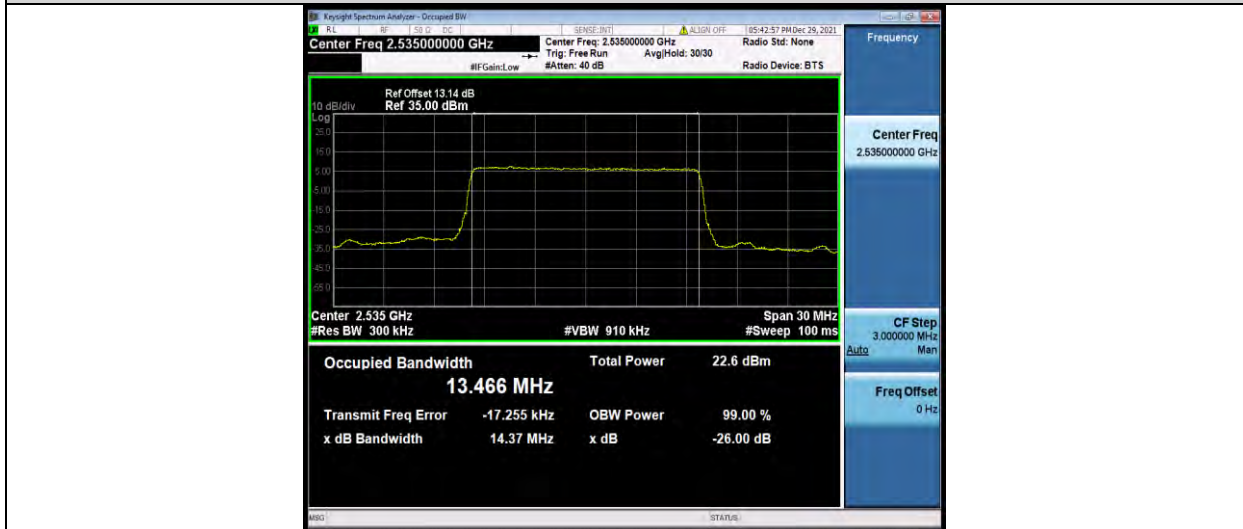

BUREAU VERITAS

Test Report No.: W7L-P22030026-2RF05

Band7-15MHz-QPSK-20825-75RB#0

Band7-15MHz-QPSK-21100-75RB#0

Band7-15MHz-QPSK-21375-75RB#0

BUREAU VERITAS

Test Report No.: W7L-P22030026-2RF05

Band7-15MHz-16QAM-20825-75RB#0