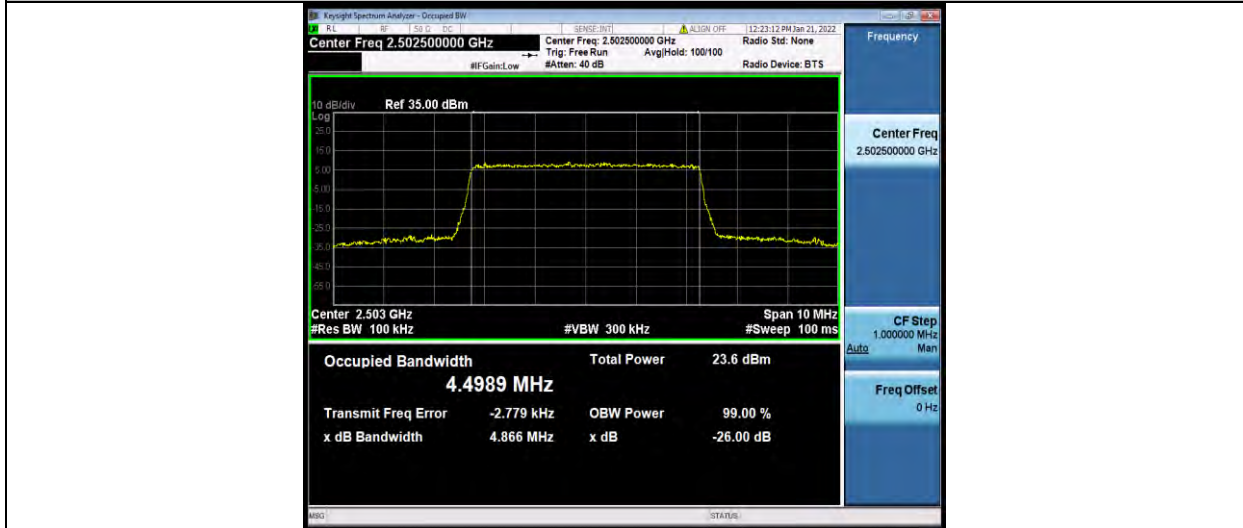

BUREAU
VERITAS

Test Report No.: W7L-P22030026-2RF05

Band7-20MHz-16QAM-20850-100RB#0

Band7-20MHz-16QAM-21100-100RB#0

Band7-20MHz-16QAM-21350-100RB#0

BUREAU
VERITAS

Test Report No.: W7L-P22030026-2RF05

Band7-5MHz-64QAM-20775-25RB#0