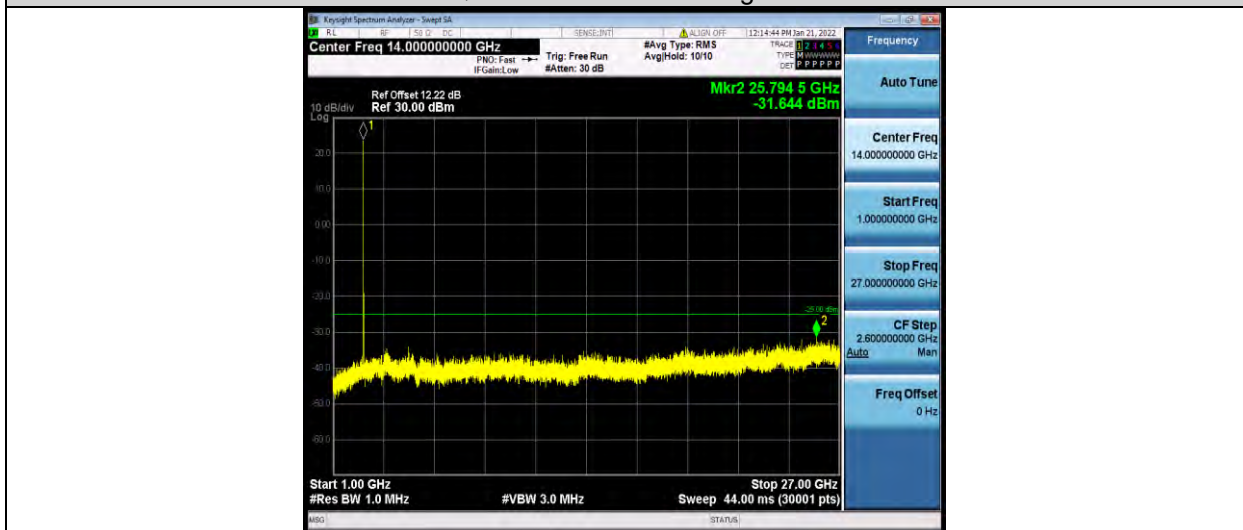

Band7-10MHz-64QAM-20800-1RB#0-Range1:30~1000MHz