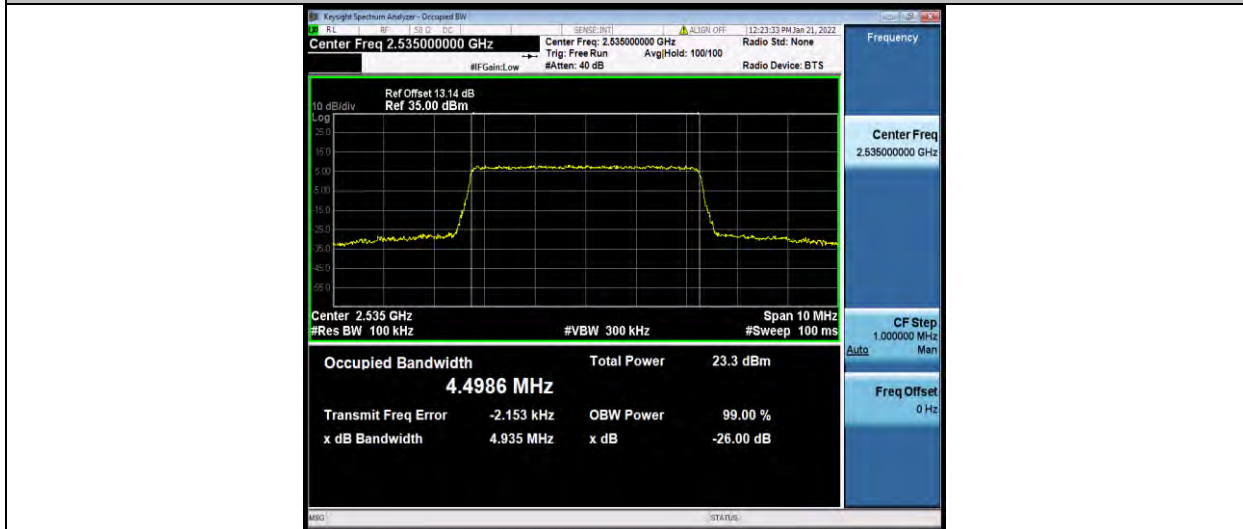

Band7-5MHz-64QAM-21425-25RB#0