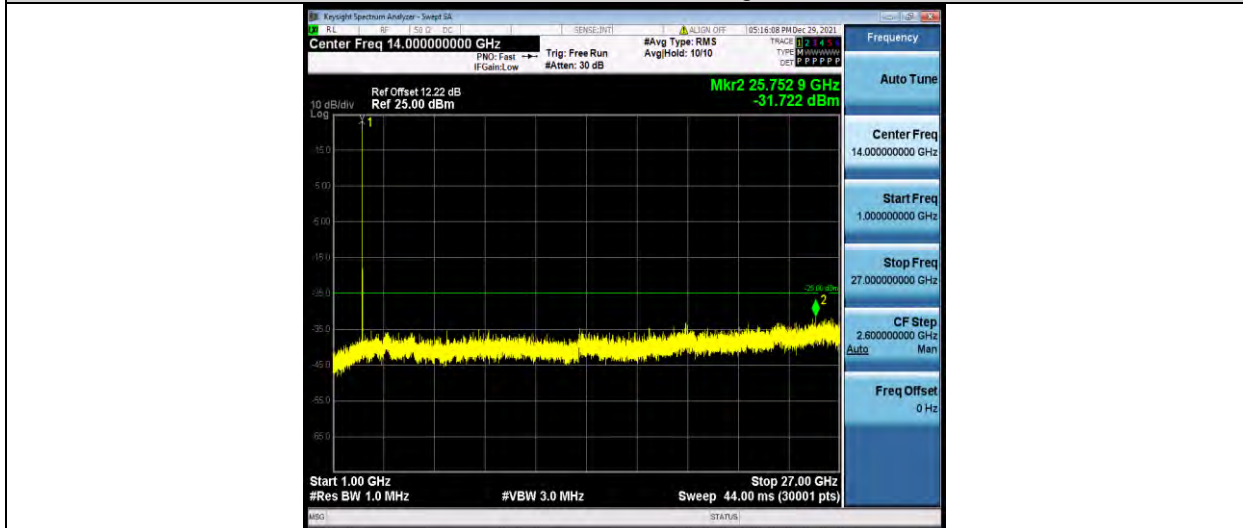

Band7-5MHz-16QAM-21100-1RB#0-Range1:30~1000MHz