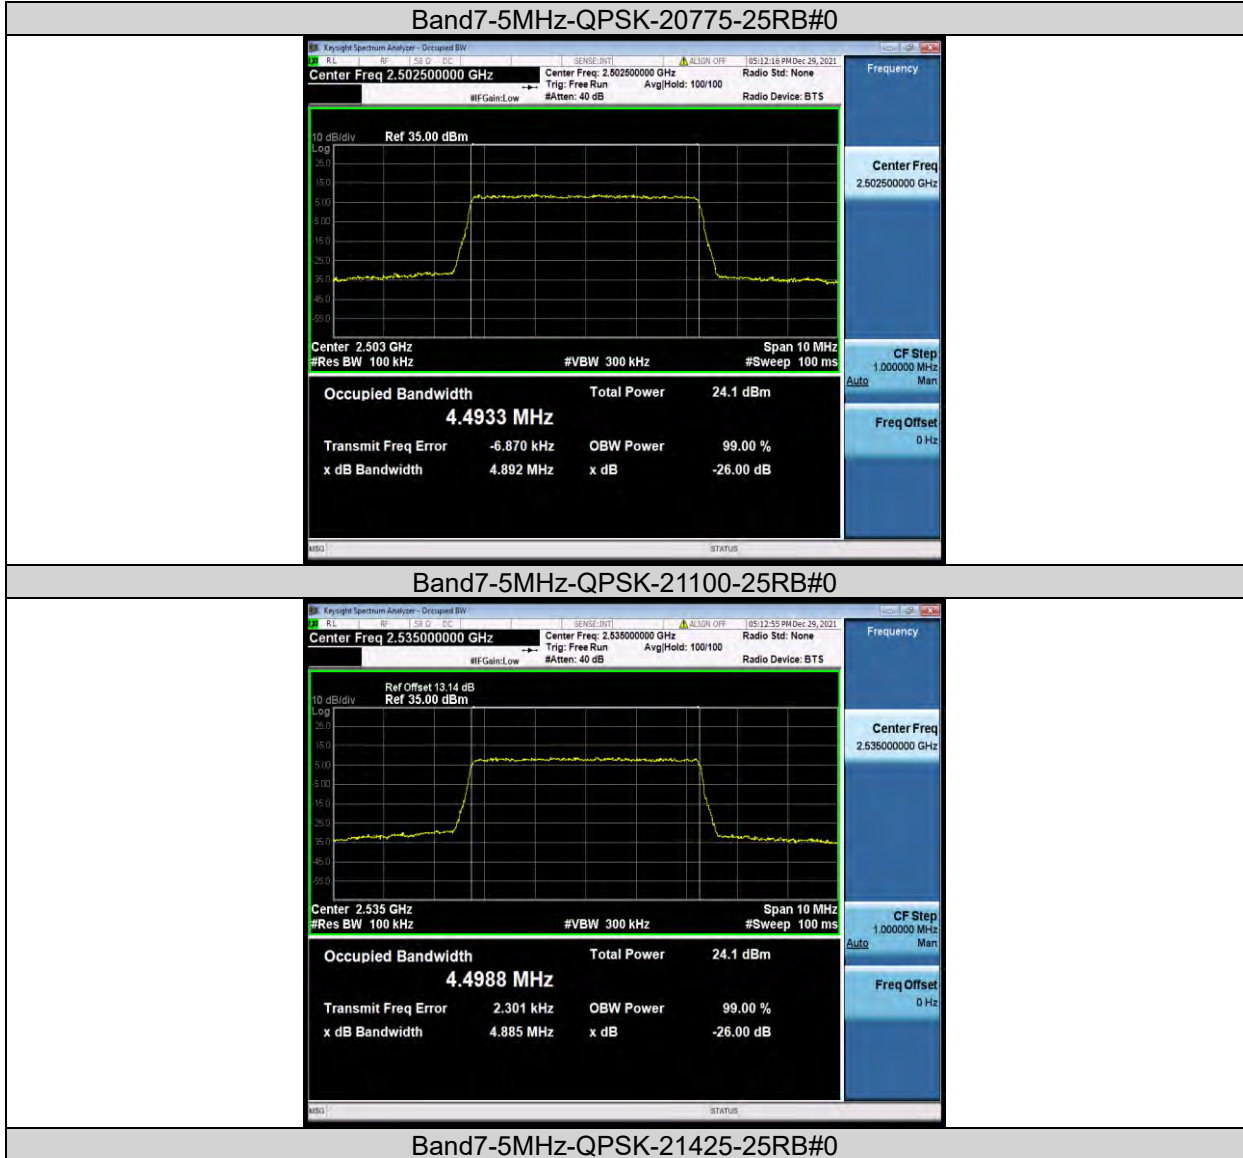

Test Graphs

BUREAU VERITAS

Test Report No.: W7L-P22030026-2RF05

Band7-5MHz-16QAM-20775-25RB#0

Band7-5MHz-16QAM-21100-25RB#0

Band7-5MHz-16QAM-21425-25RB#0

BUREAU VERITAS

Test Report No.: W7L-P22030026-2RF05