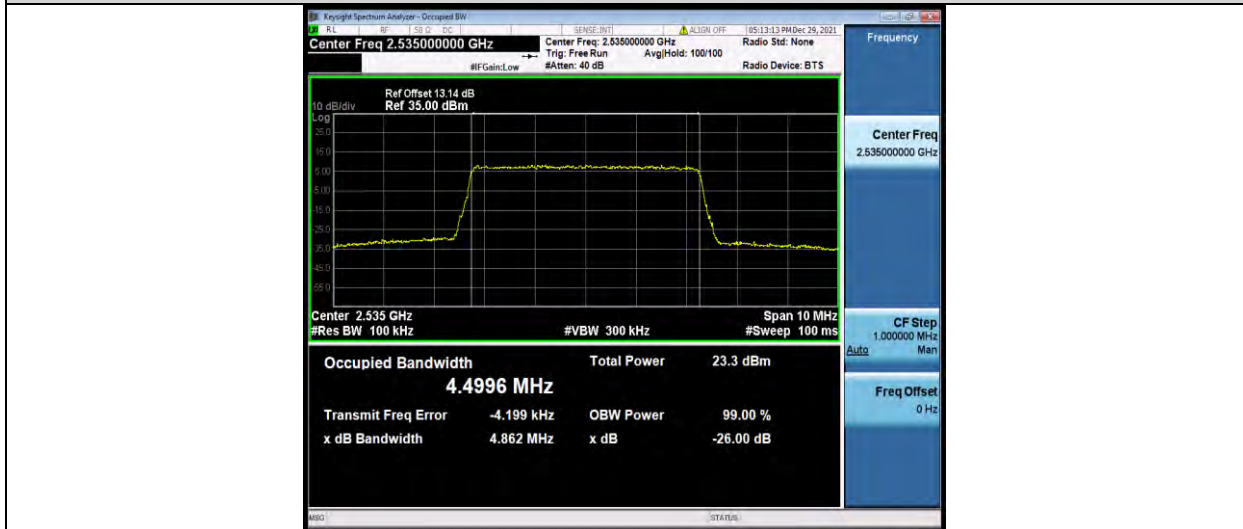

Test Graphs

BUREAU VERITAS

Test Report No.: W7L-P22030026-2RF05

Band7-5MHz-16QAM-20775-25RB#0

Band7-5MHz-16QAM-21100-25RB#0

Band7-5MHz-16QAM-21425-25RB#0

BUREAU VERITAS

Test Report No.: W7L-P22030026-2RF05