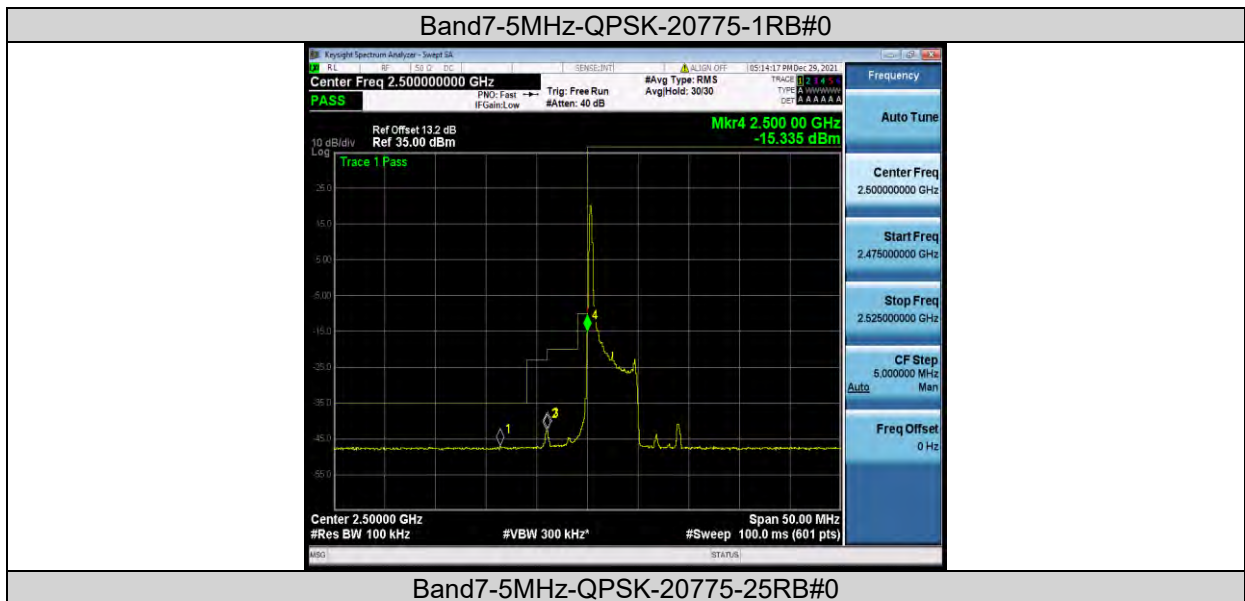

**BUREAU
VERITAS**

Test Report No.: W7L-P22030026-2RF05

Band7	20MHz	64QAM	20850	1RB#0	-40.85,-37.73,-39.43,-21.15	PASS
Band7	20MHz	64QAM	20850	100RB#0	-36.96,-34.43,-32.85,-30.72	PASS
Band7	20MHz	64QAM	21350	1RB#99	-20.98,-38.10,-37.93,-41.42	PASS
Band7	20MHz	64QAM	21350	100RB#0	-29.36,-30.73,-32.66,-40.90	PASS

Test Graphs