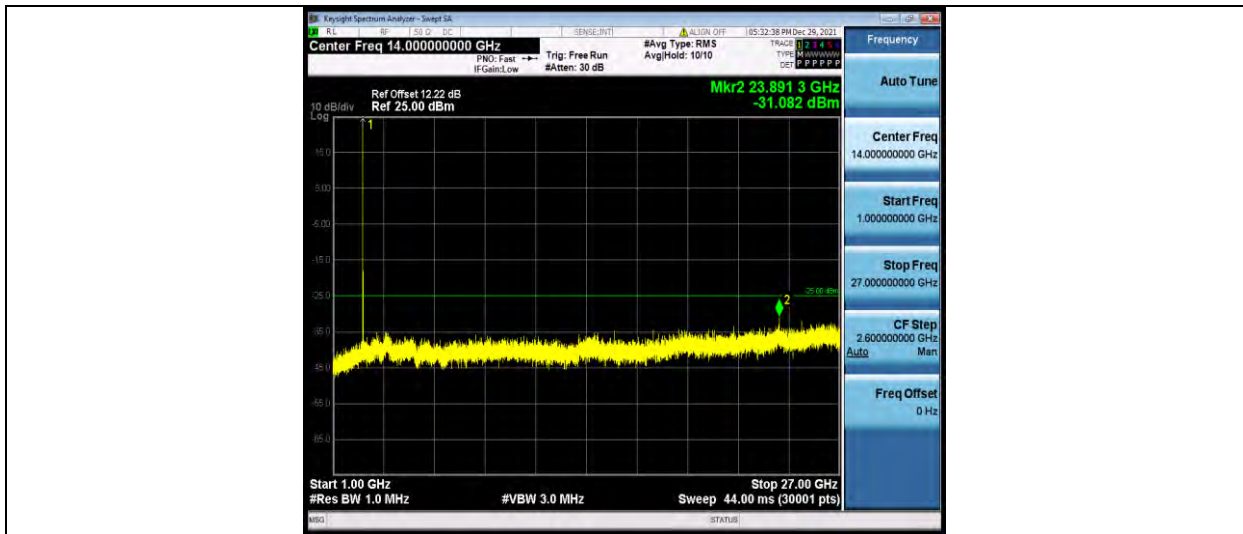

BUREAU VERITAS

Test Report No.: W7L-P22030026-2RF05

Band7-10MHz-16QAM-21400-1RB#0-Range1:30~1000MHz