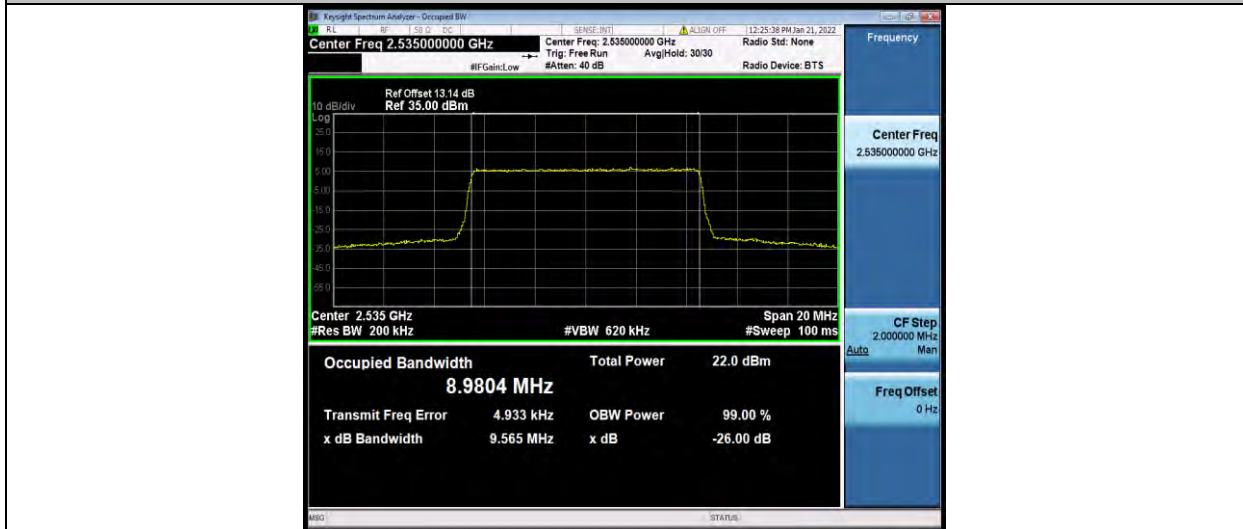

Band7-5MHz-64QAM-21100-25RB#0

Band7-5MHz-64QAM-21425-25RB#0

BUREAU
VERITAS

Test Report No.: W7L-P22030026-2RF05

Band7-10MHz-64QAM-20800-50RB#0

Band7-10MHz-64QAM-21100-50RB#0

Band7-10MHz-64QAM-21400-50RB#0

BUREAU VERITAS