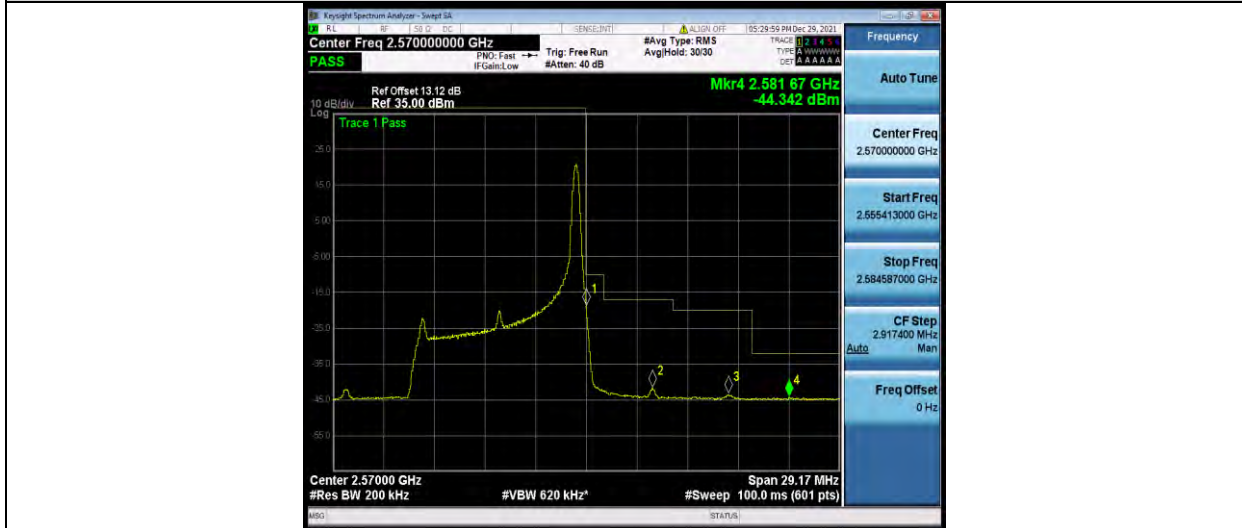

BUREAU VERITAS

Test Report No.: W7L-P22030026-2RF05

Band7-10MHz-QPSK-21400-50RB#0

Band7-10MHz-16QAM-20800-1RB#0

Band7-10MHz-16QAM-20800-50RB#0

BUREAU VERITAS

Test Report No.: W7L-P22030026-2RF05

Band7-10MHz-16QAM-21400-1RB#49