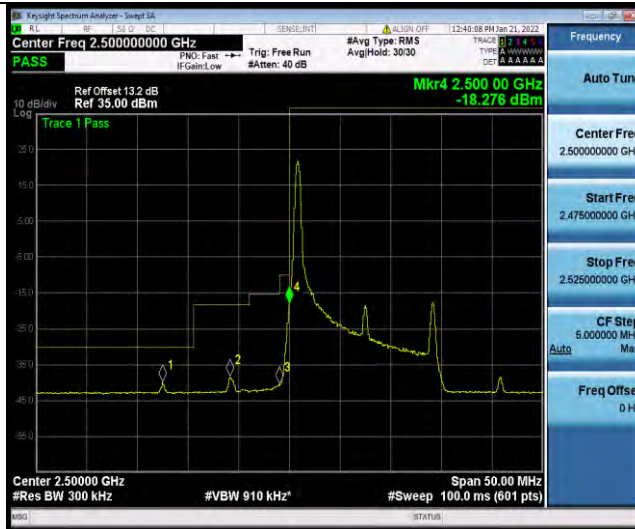

Test Report No.: W7L-P22030026-2RF05

Band7-10MHz-64QAM-21400-1RB#49

Band7-10MHz-64QAM-21400-50RB#0

Band7-15MHz-64QAM-20825-1RB#0

BUREAU VERITAS

Test Report No.: W7L-P22030026-2RF05

Band7-15MHz-64QAM-20825-75RB#0