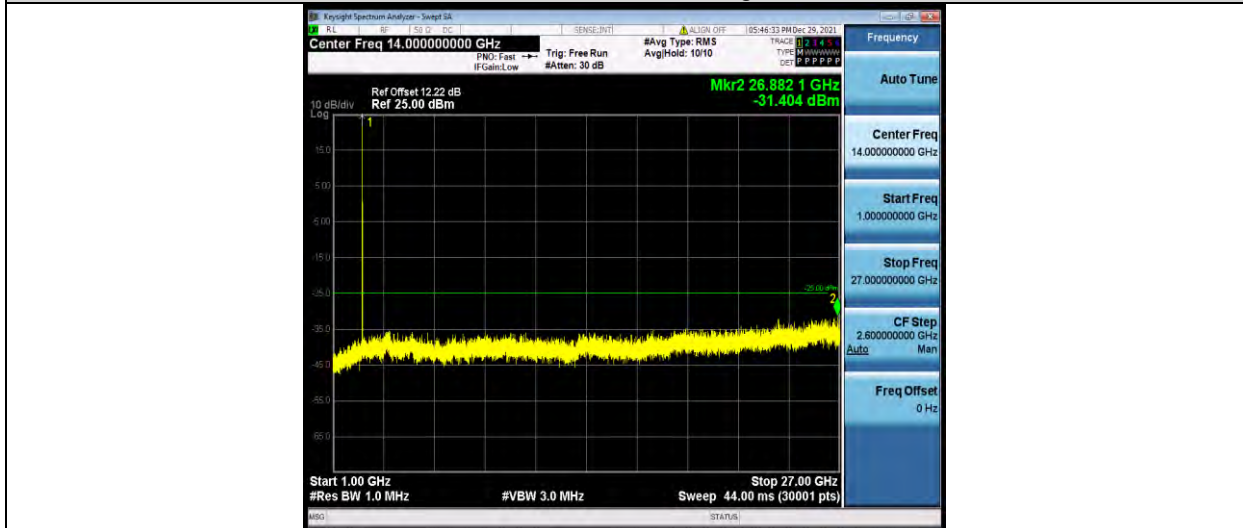

Band7-15MHz-QPSK-21100-1RB#0-Range1:30~1000MHz