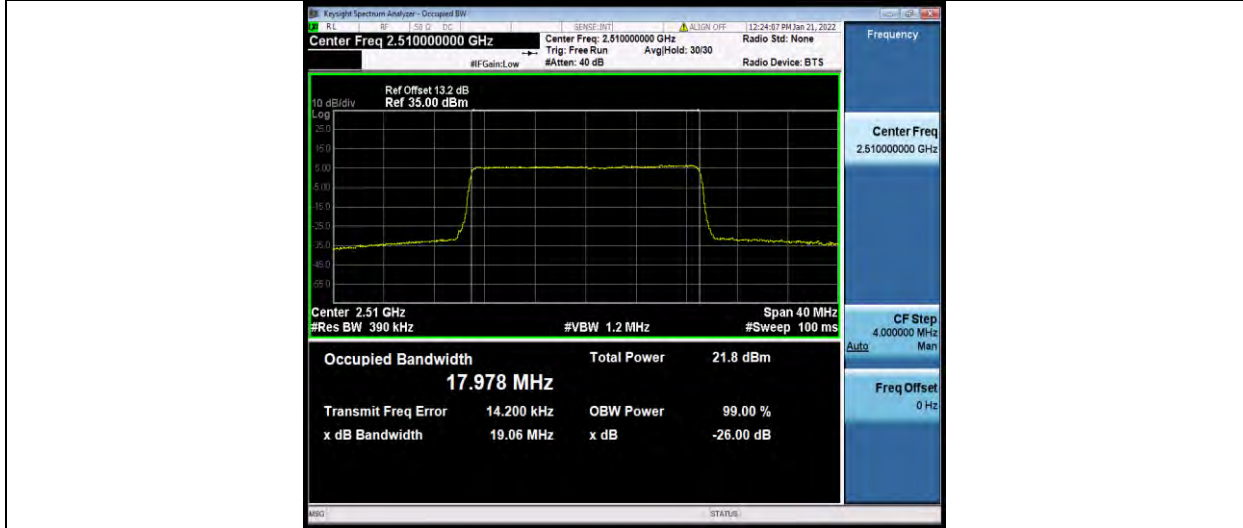

Test Report No.: W7L-P22030026-2RF05

Band7-15MHz-64QAM-20825-75RB#0

Band7-15MHz-64QAM-21100-75RB#0

Band7-15MHz-64QAM-21375-75RB#0

BUREAU VERITAS

Test Report No.: W7L-P22030026-2RF05

Band7-20MHz-64QAM-20850-100RB#0