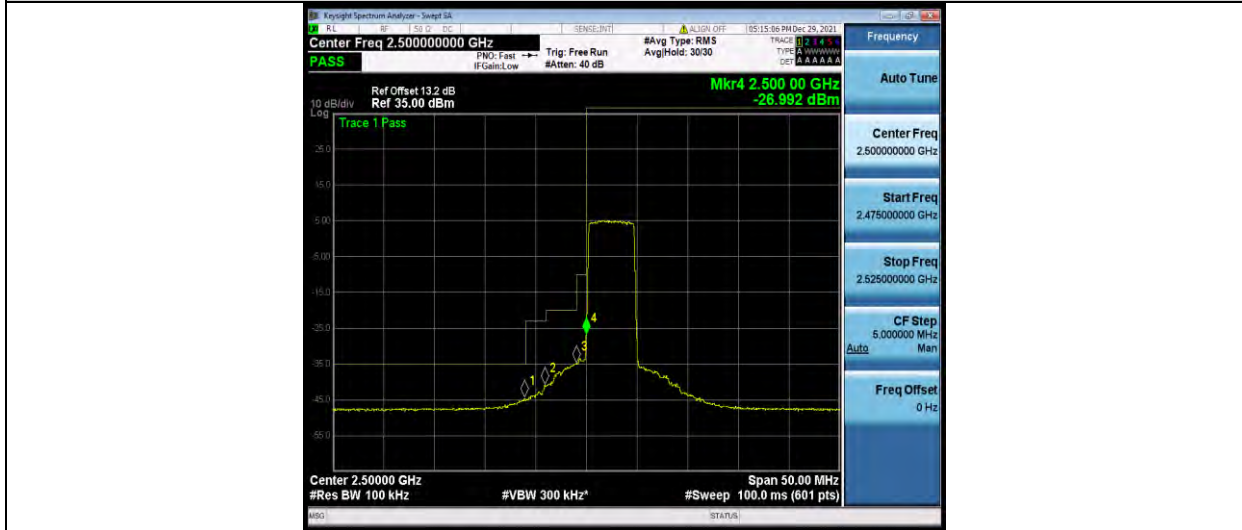

Band7-5MHz-16QAM-21425-1RB#24