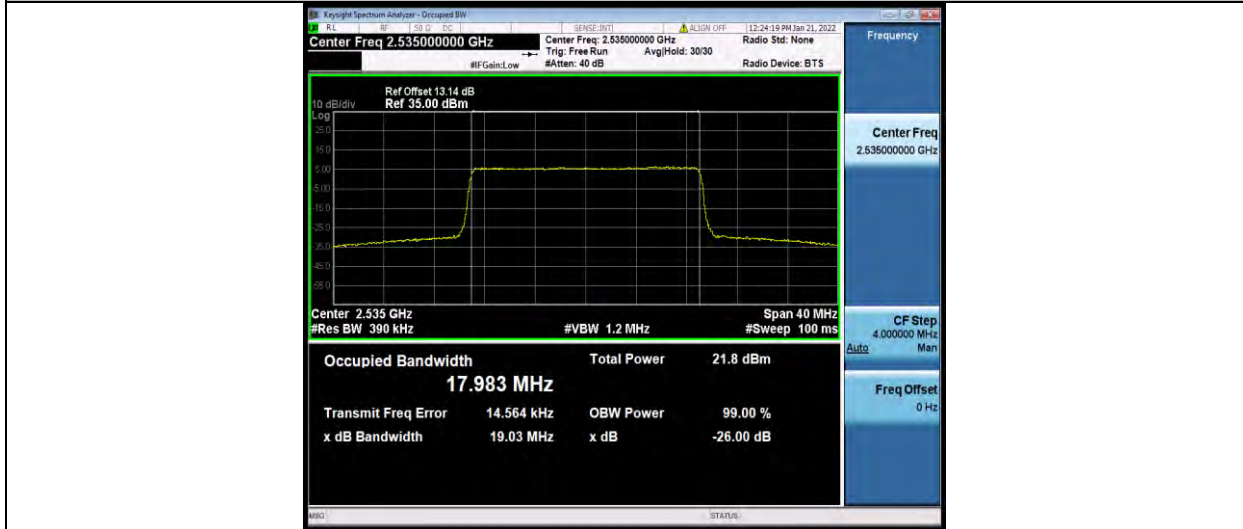

Band7-20MHz-64QAM-21350-100RB#0