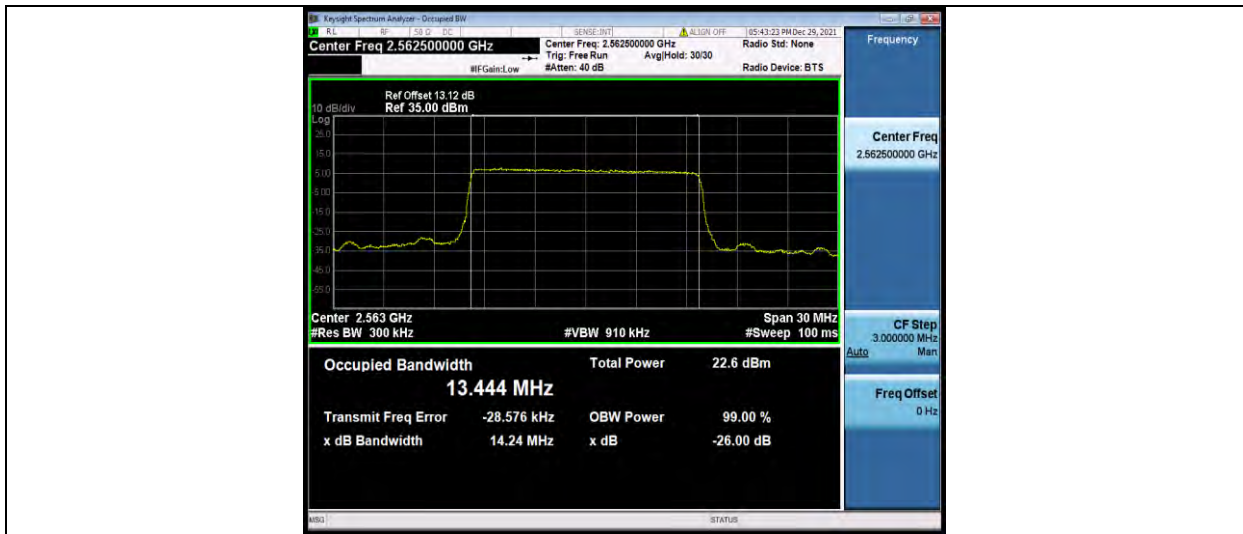

BUREAU VERITAS

Test Report No.: W7L-P22030026-2RF05

Band7-15MHz-QPSK-20825-75RB#0

Band7-15MHz-QPSK-21100-75RB#0

Band7-15MHz-QPSK-21375-75RB#0

BUREAU VERITAS

Test Report No.: W7L-P22030026-2RF05

Band7-15MHz-16QAM-20825-75RB#0