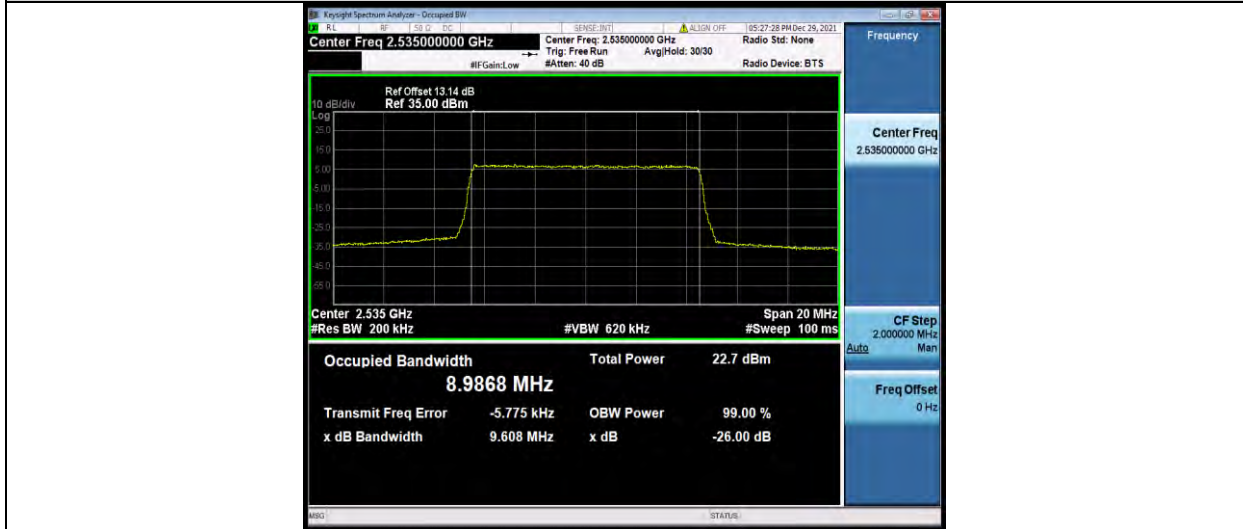

Band7-10MHz-QPSK-21400-50RB#0