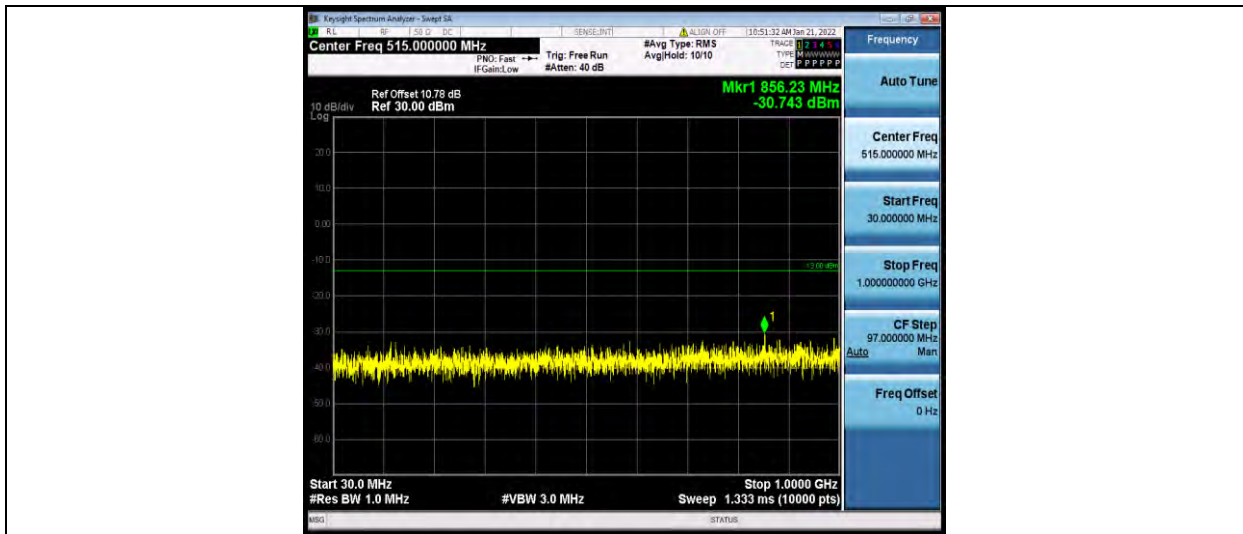

BUREAU VERITAS

Test Report No.: W7L-P22030026-2RF05

Band4-15MHz-64QAM-20175-1RB#0-Range2:1000~20000MHz