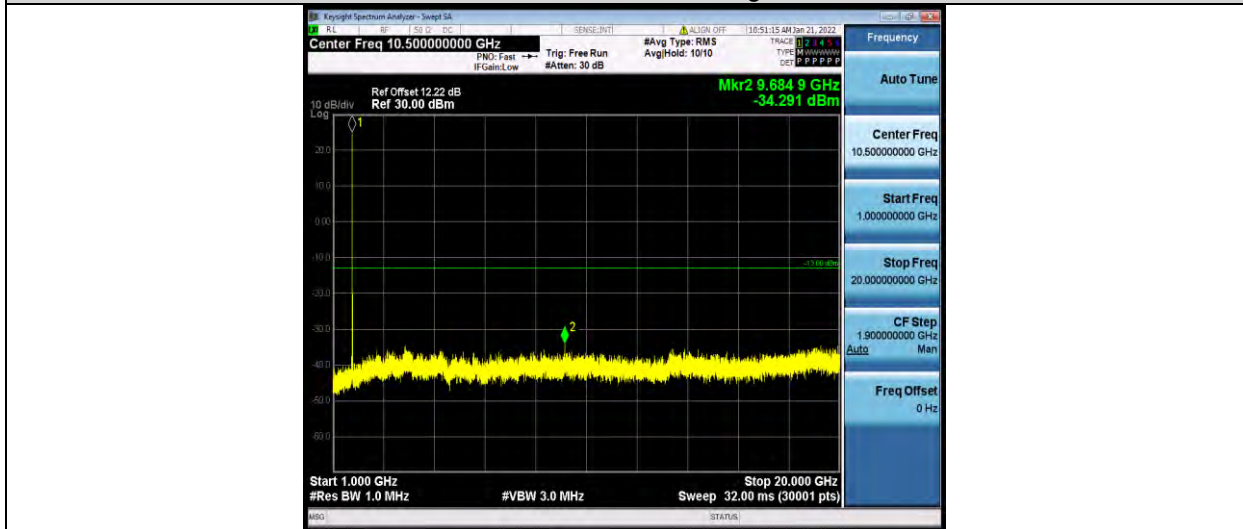

Band4-15MHz-64QAM-20175-1RB#0-Range1:30~1000MHz