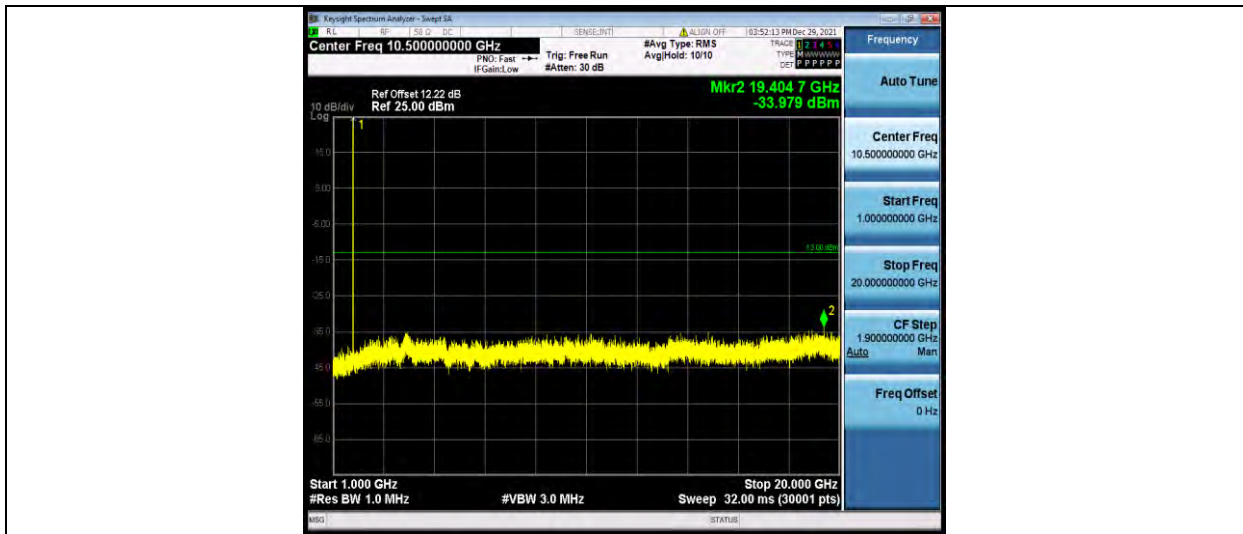

Test Report No.: W7L-P22030026-2RF05

Band4-1.4MHz-16QAM-20175-1RB#0-Range2:1000~2000MHz

Band4-1.4MHz-16QAM-20393-1RB#0-Range1:30~1000MHz

Band4-1.4MHz-16QAM-20393-1RB#0-Range2:1000~2000MHz

BUREAU VERITAS

Test Report No.: W7L-P22030026-2RF05