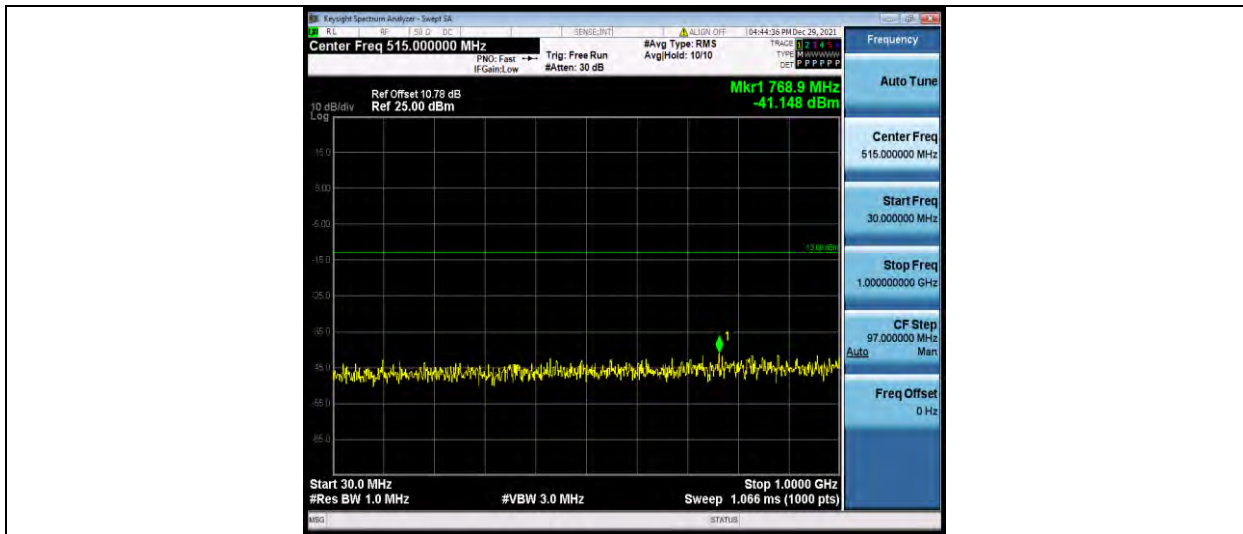

BUREAU VERITAS

Test Report No.: W7L-P22030026-2RF05

Band4-15MHz-16QAM-20175-1RB#0-Range2:1000~20000MHz