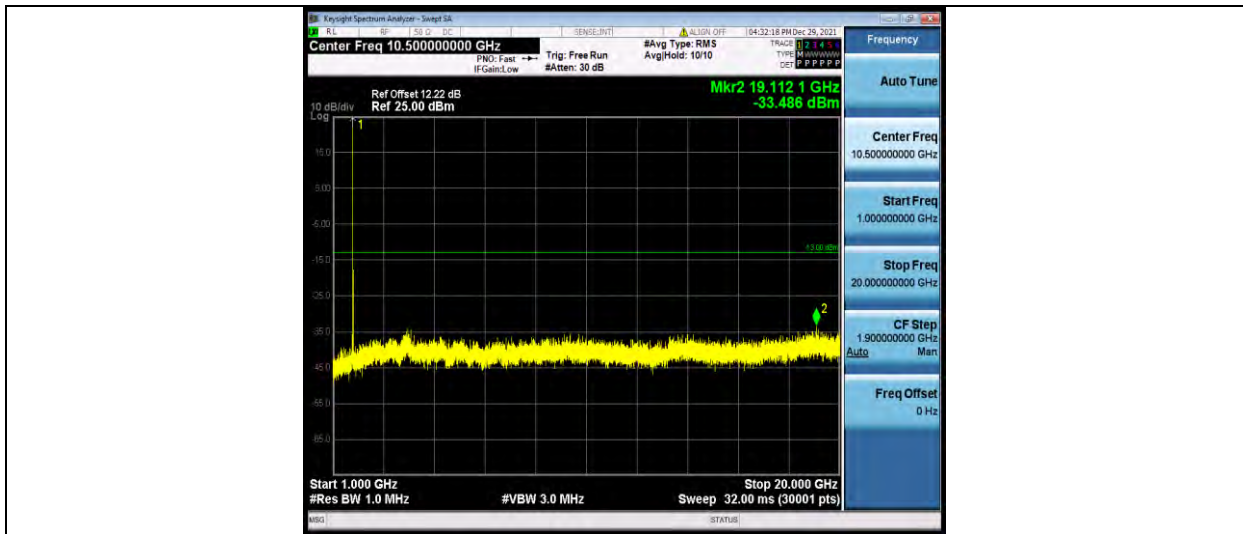

BUREAU VERITAS

Test Report No.: W7L-P22030026-2RF05

Band4-10MHz-16QAM-20000-1RB#0-Range1:30~1000MHz