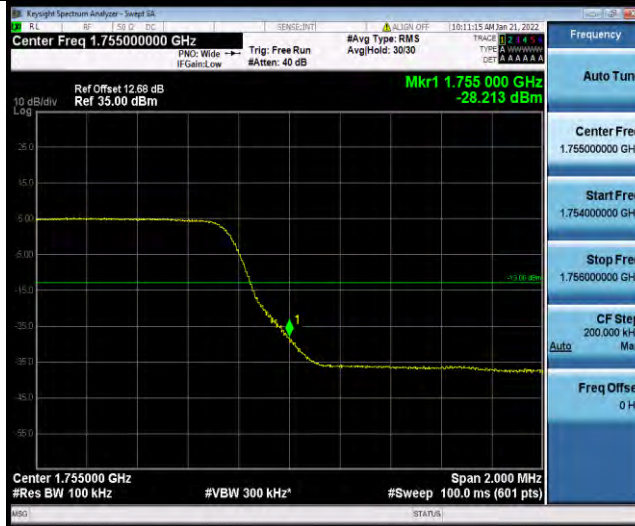

Test Report No.: W7L-P22030026-2RF05

Band4-5MHz-64QAM-19975-1RB#0

Band4-5MHz-64QAM-19975-25RB#0

Band4-5MHz-64QAM-20375-1RB#24

BUREAU VERITAS

Test Report No.: W7L-P22030026-2RF05

Band4-5MHz-64QAM-20375-25RB#0