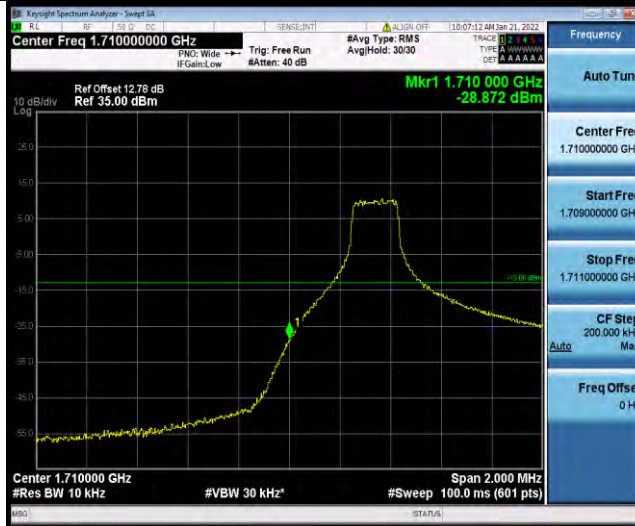

Test Report No.: W7L-P22030026-2RF05

Band4-5MHz-64QAM-19975-1RB#0

Band4-5MHz-64QAM-19975-25RB#0

Band4-5MHz-64QAM-20375-1RB#24

BUREAU VERITAS

Test Report No.: W7L-P22030026-2RF05

Band4-5MHz-64QAM-20375-25RB#0