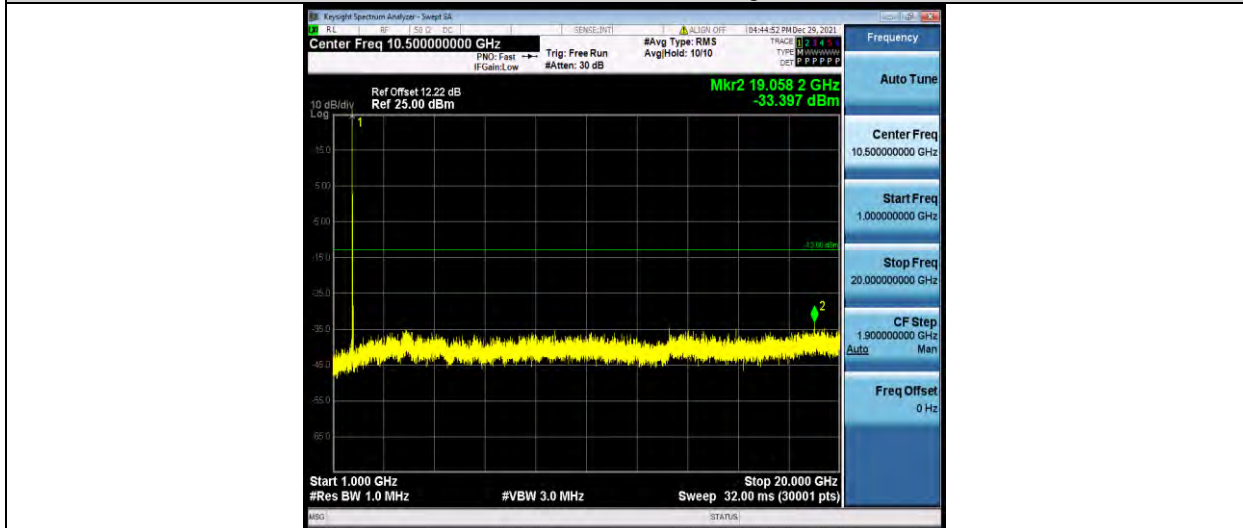

Band4-15MHz-16QAM-20175-1RB#0-Range1:30~1000MHz

BUREAU VERITAS

Test Report No.: W7L-P22030026-2RF05

Band4-15MHz-16QAM-20175-1RB#0-Range2:1000~20000MHz

Band4-15MHz-16QAM-20325-1RB#0-Range1:30~1000MHz

Band4-15MHz-16QAM-20325-1RB#0-Range2:1000~20000MHz