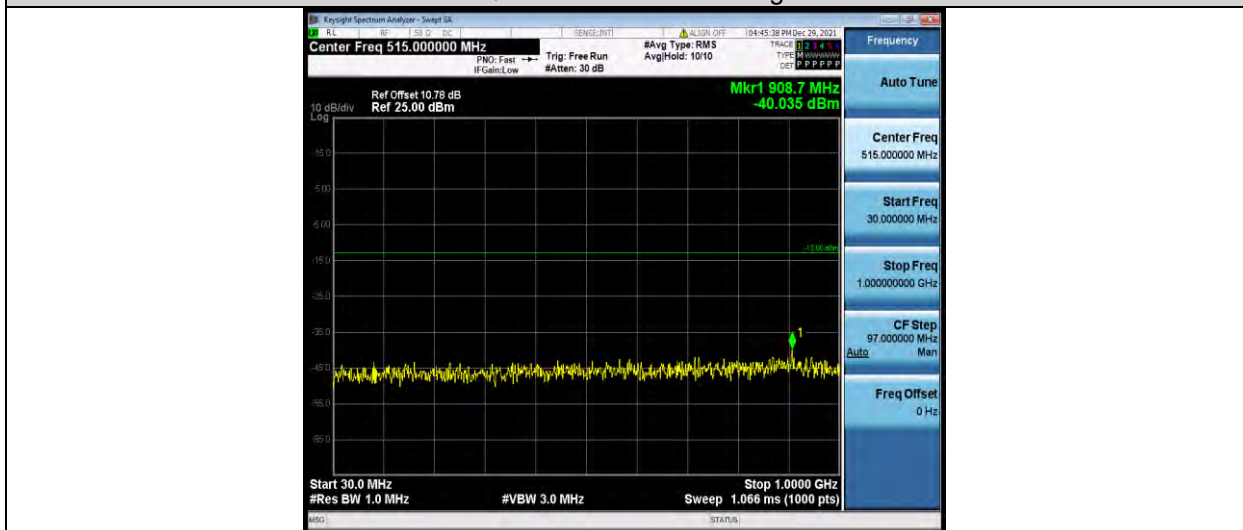

Band4-15MHz-16QAM-20175-1RB#0-Range1:30~1000MHz

BUREAU VERITAS

Test Report No.: W7L-P22030026-2RF05

Band4-15MHz-16QAM-20175-1RB#0-Range2:1000~20000MHz

Band4-15MHz-16QAM-20325-1RB#0-Range1:30~1000MHz

Band4-15MHz-16QAM-20325-1RB#0-Range2:1000~20000MHz