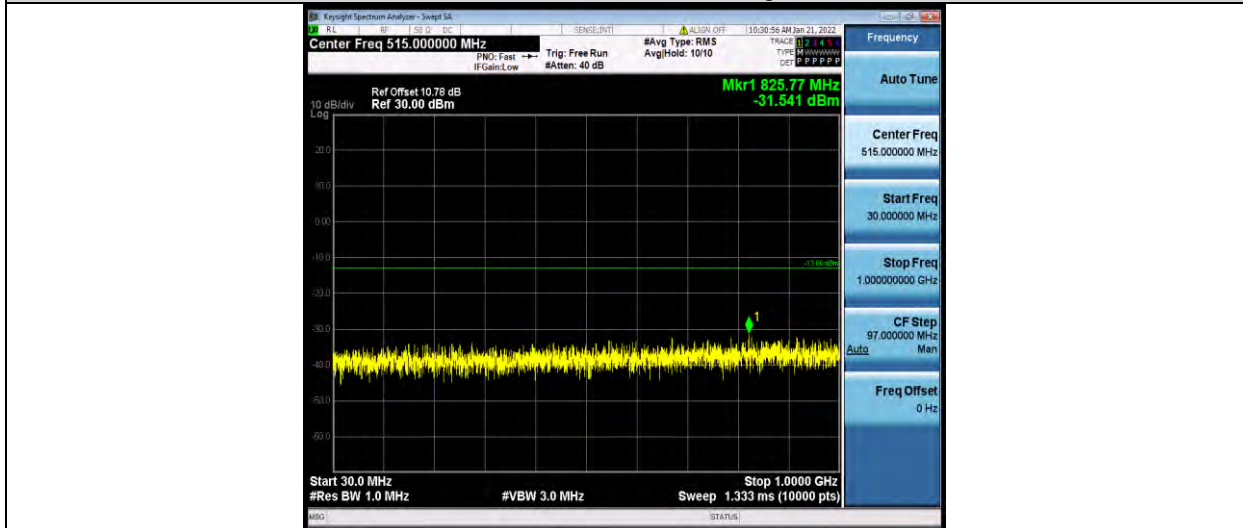

Band4-3MHz-64QAM-19965-1RB#0-Range2:1000~20000MHz