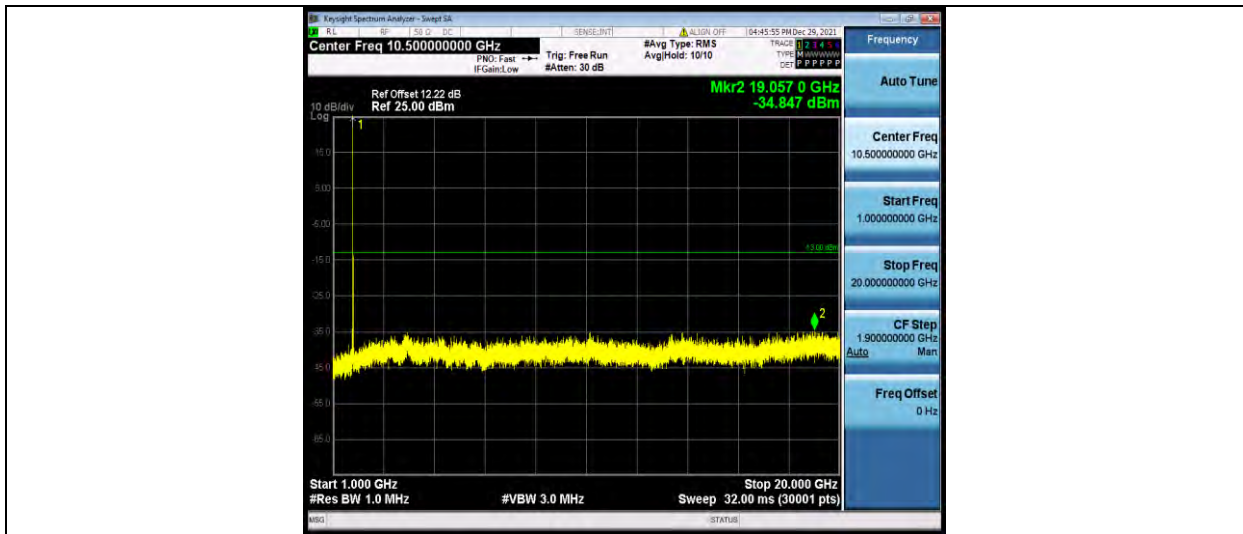

BUREAU VERITAS

Test Report No.: W7L-P22030026-2RF05

Band4-20MHz-QPSK-20050-1RB#0-Range1:30~1000MHz