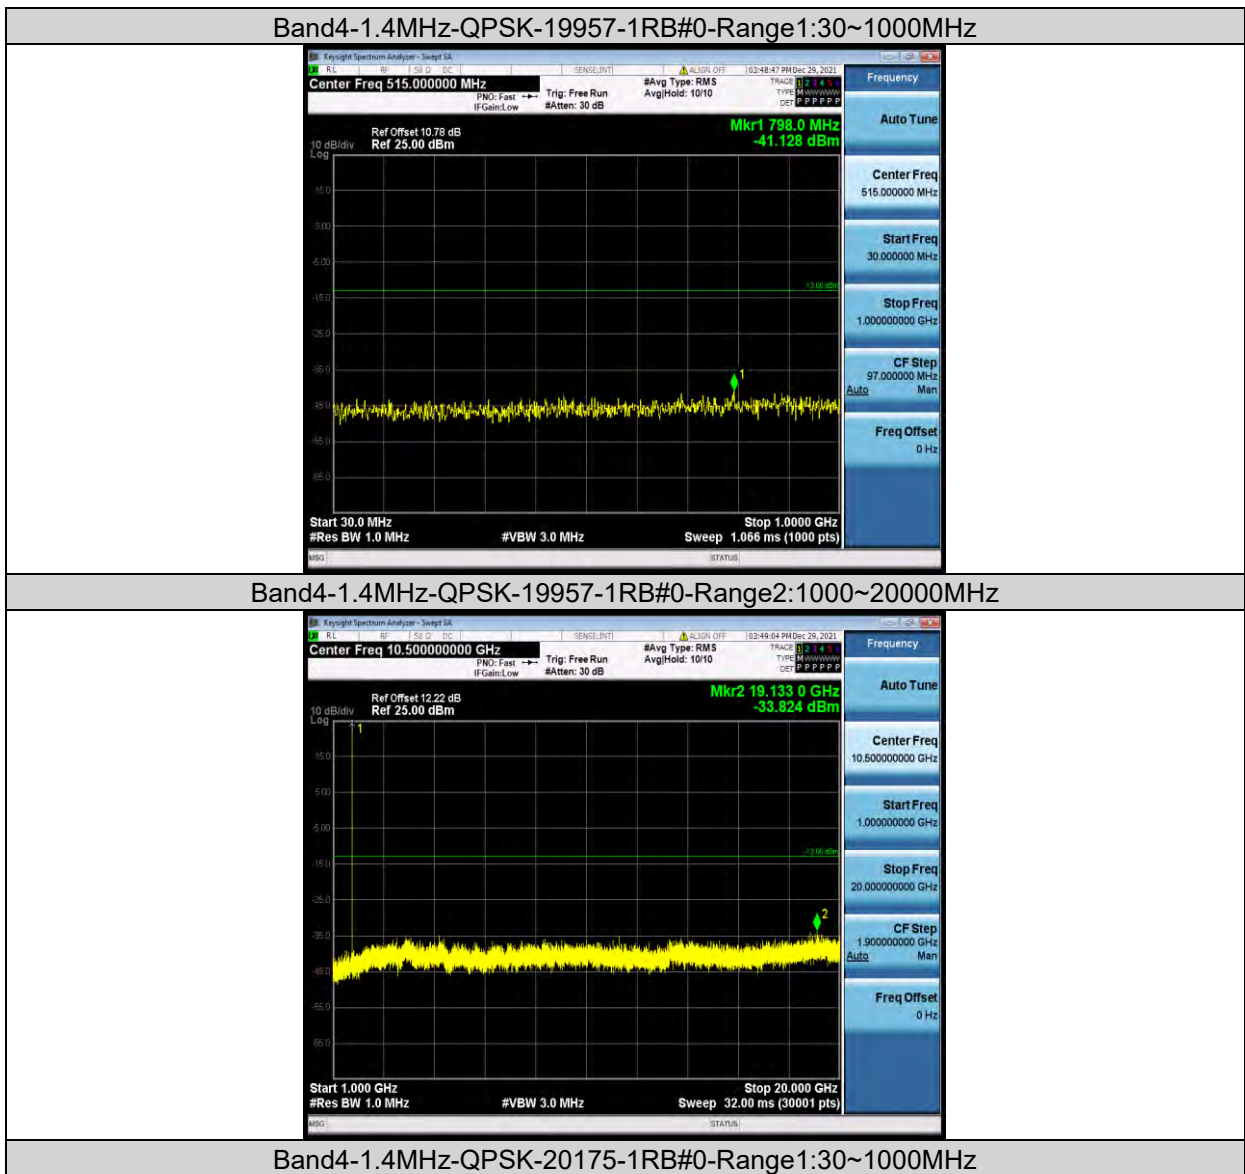

BUREAU
VERITAS

Test Report No.: W7L-P22030026-2RF05

Band4	15MHz	64QAM	20025	1RB#0	Range2:1000~20000MHz	-34.29	PASS
Band4	15MHz	64QAM	20175	1RB#0	Range1:30~1000MHz	-30.74	PASS
Band4	15MHz	64QAM	20175	1RB#0	Range2:1000~20000MHz	-33.87	PASS
Band4	15MHz	64QAM	20325	1RB#0	Range1:30~1000MHz	-31.71	PASS
Band4	15MHz	64QAM	20325	1RB#0	Range2:1000~20000MHz	-34.08	PASS
Band4	20MHz	64QAM	20050	1RB#0	Range1:30~1000MHz	-32.31	PASS
Band4	20MHz	64QAM	20050	1RB#0	Range2:1000~20000MHz	-34.26	PASS
Band4	20MHz	64QAM	20175	1RB#0	Range1:30~1000MHz	-31.8	PASS
Band4	20MHz	64QAM	20175	1RB#0	Range2:1000~20000MHz	-34.1	PASS
Band4	20MHz	64QAM	20300	1RB#0	Range1:30~1000MHz	-31.23	PASS
Band4	20MHz	64QAM	20300	1RB#0	Range2:1000~20000MHz	-34.89	PASS

Test Graphs