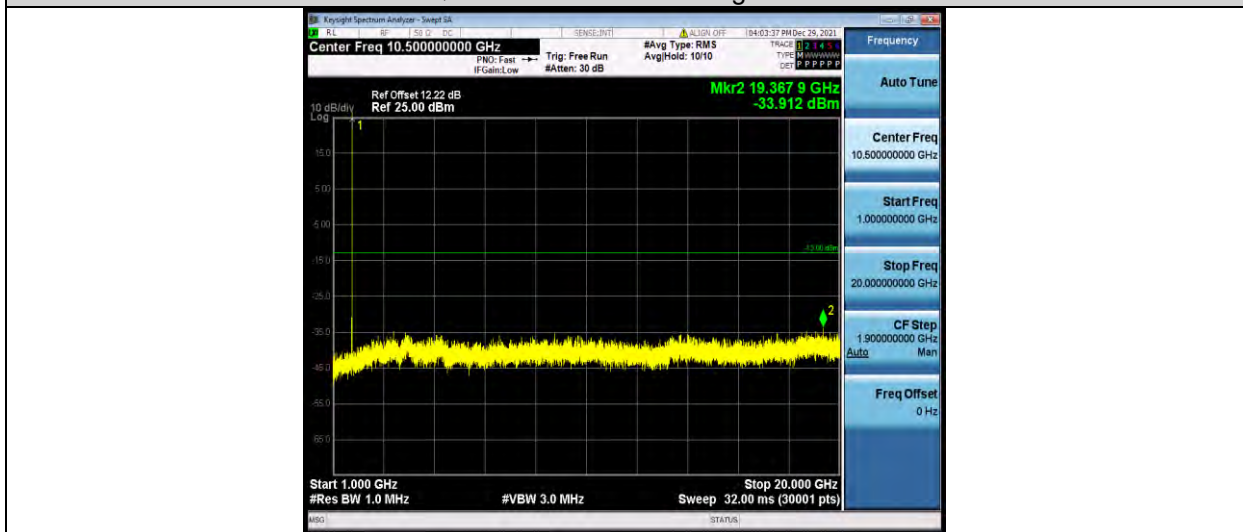

Band4-3MHz-QPSK-20175-1RB#0-Range1:30~1000MHz