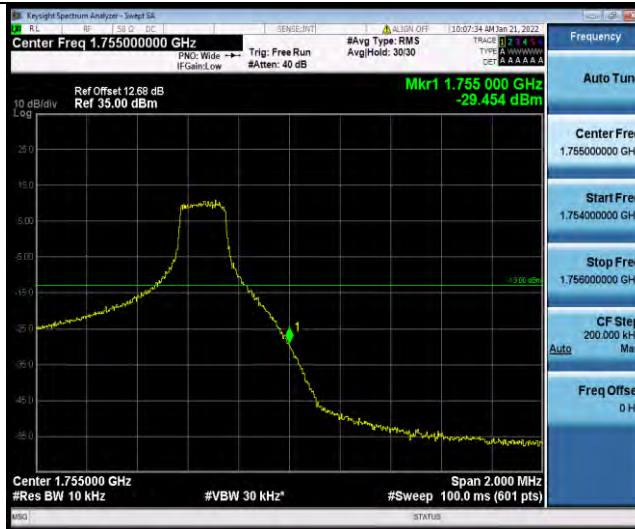

Test Report No.: W7L-P22030026-2RF05

Band4-5MHz-64QAM-19975-1RB#0

Band4-5MHz-64QAM-19975-25RB#0

Band4-5MHz-64QAM-20375-1RB#24

BUREAU VERITAS

Test Report No.: W7L-P22030026-2RF05

Band4-5MHz-64QAM-20375-25RB#0