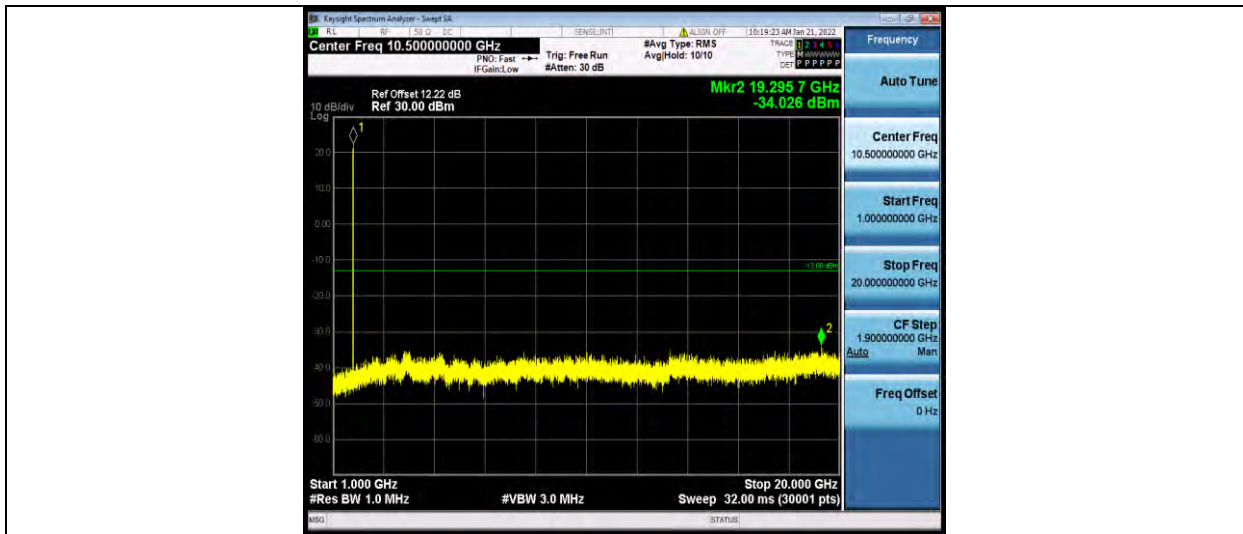

BUREAU VERITAS

Test Report No.: W7L-P22030026-2RF05

Band4-3MHz-64QAM-19965-1RB#0-Range1:30~1000MHz