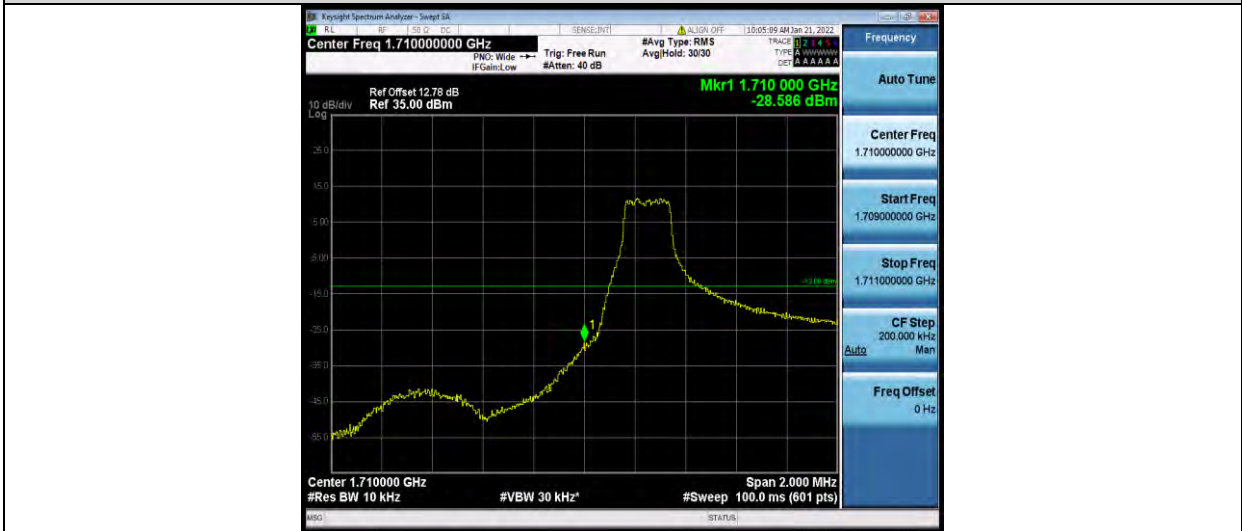

BUREAU VERITAS

Test Report No.: W7L-P22030026-2RF05

Band4-20MHz-16QAM-20300-100RB#0

Band4-1.4MHz-64QAM-19957-1RB#0

Band4-1.4MHz-64QAM-19957-6RB#0

BUREAU VERITAS

Test Report No.: W7L-P22030026-2RF05

Band4-1.4MHz-64QAM-20350-1RB#5