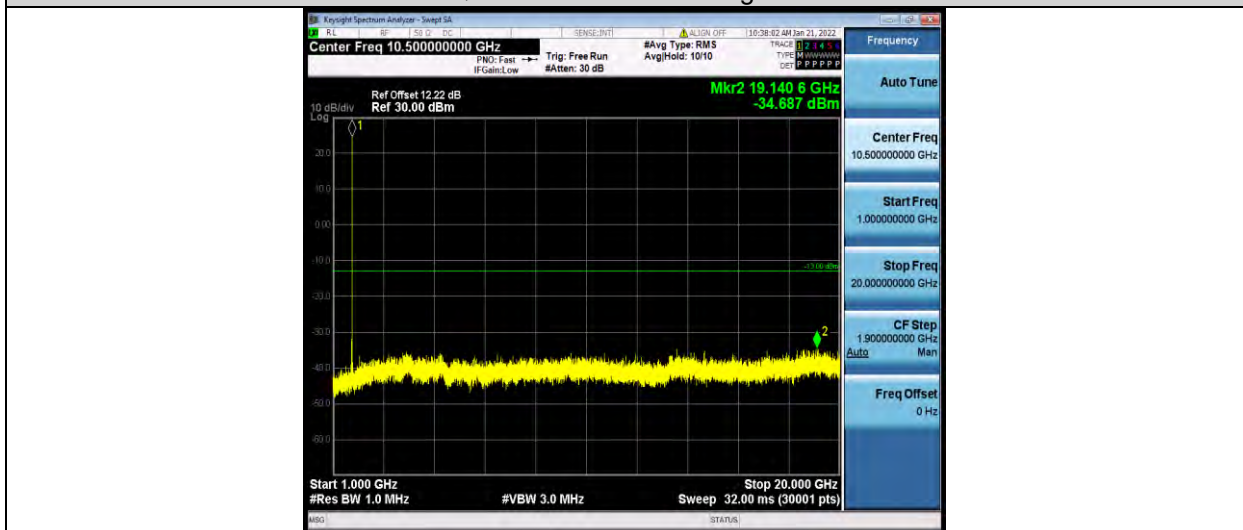

Band4-5MHz-64QAM-20175-1RB#0-Range1:30~1000MHz