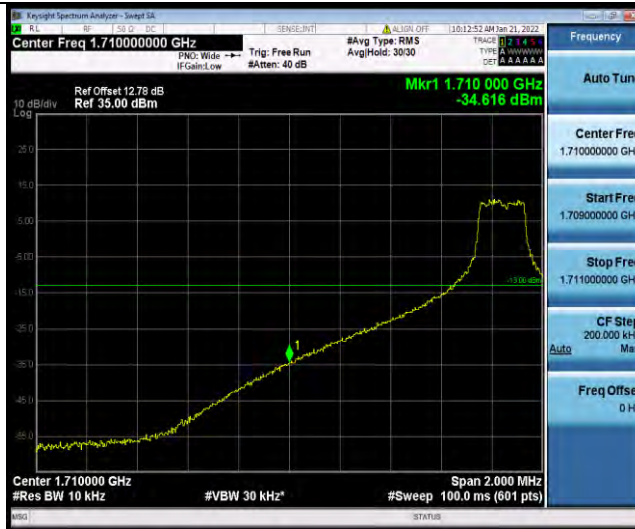

BUREAU VERITAS

Test Report No.: W7L-P22030026-2RF05

Band4-15MHz-64QAM-20025-75RB#0