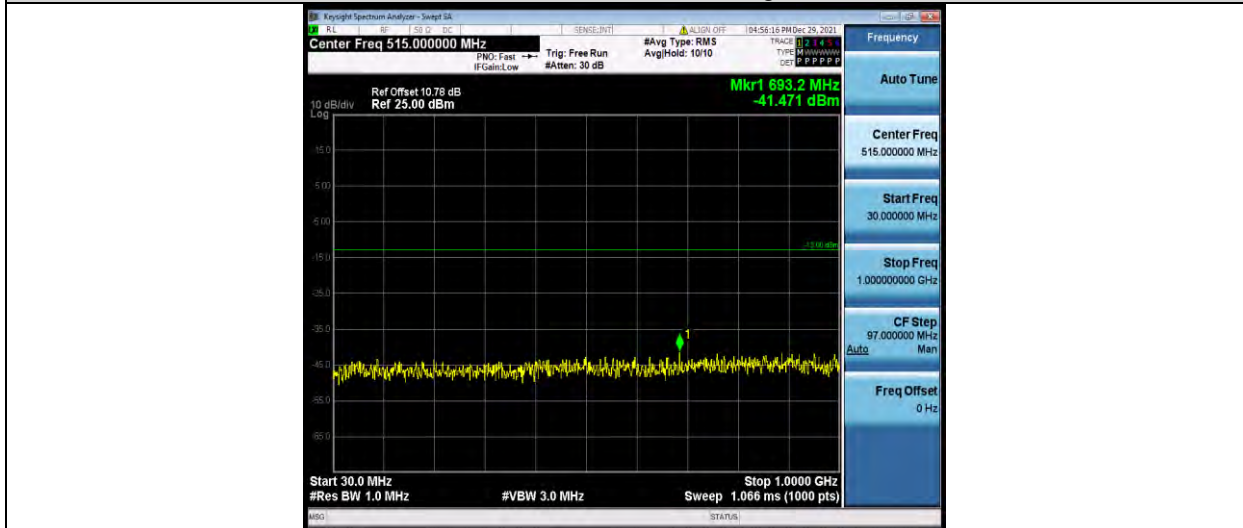

Band4-20MHz-QPSK-20050-1RB#0-Range2:1000~20000MHz