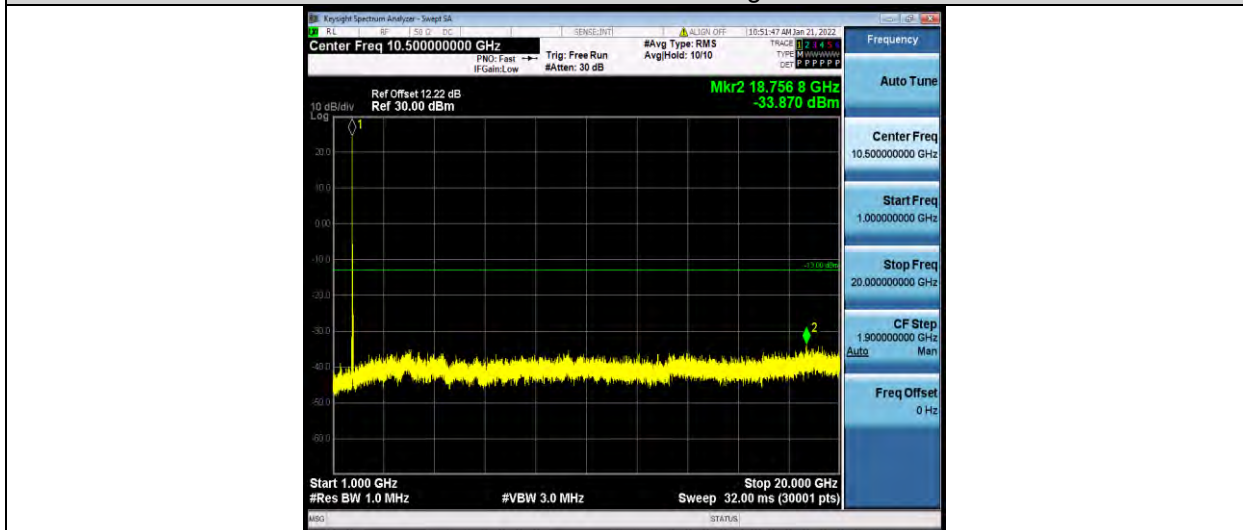

Band4-15MHz-64QAM-20325-1RB#0-Range1:30~1000MHz