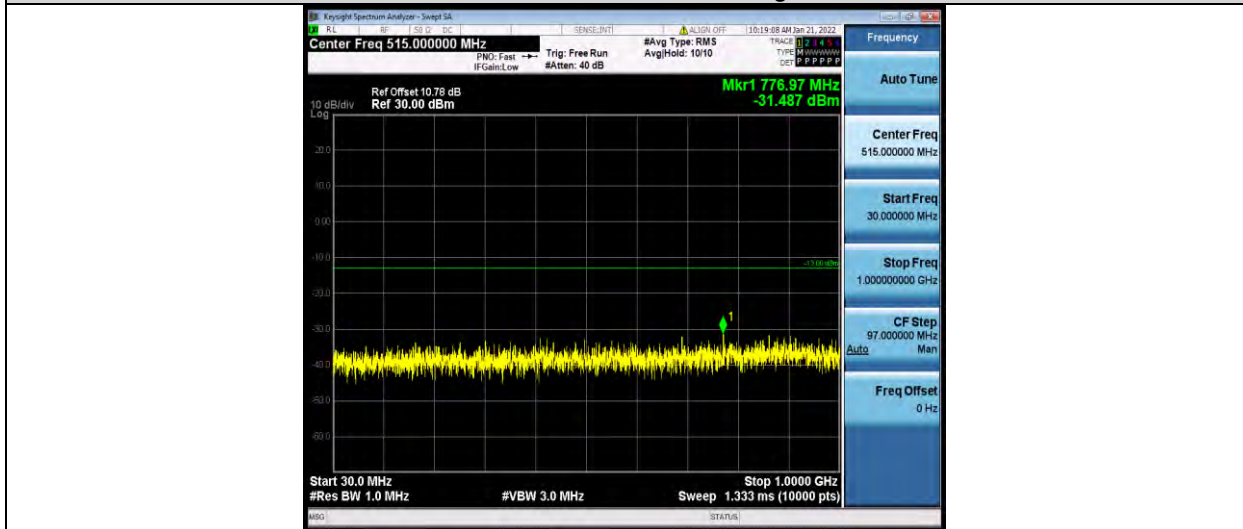

Band4-1.4MHz-64QAM-20175-1RB#0-Range1:30~1000MHz

BUREAU VERITAS

Test Report No.: W7L-P22030026-2RF05

Band4-1.4MHz-64QAM-20175-1RB#0-Range2:1000~2000MHz

Band4-1.4MHz-64QAM-20393-1RB#0-Range1:30~1000MHz

Band4-1.4MHz-64QAM-20393-1RB#0-Range2:1000~2000MHz