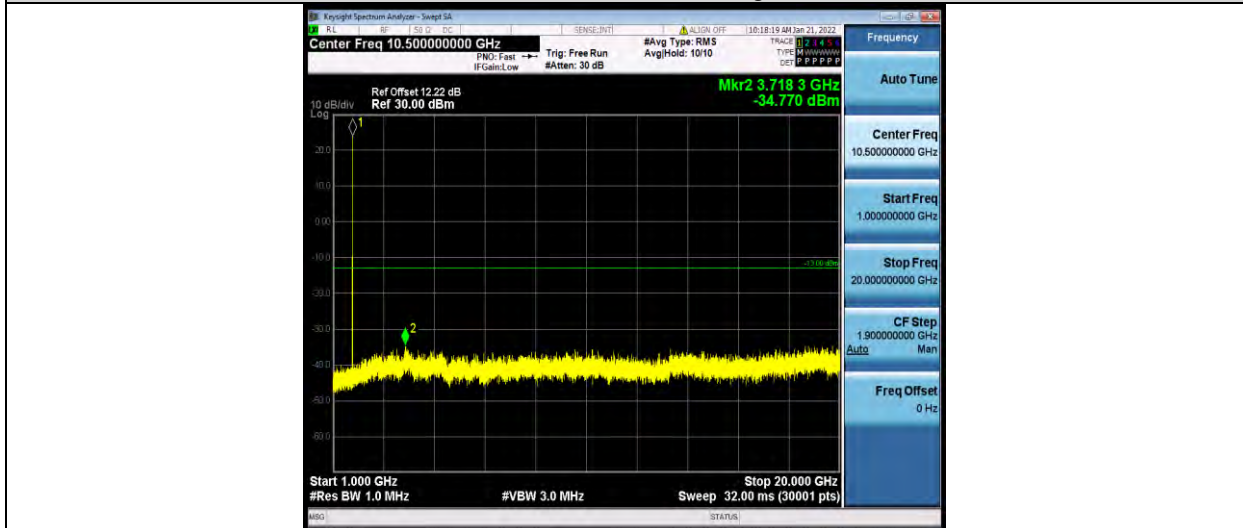

Band4-1.4MHz-64QAM-20175-1RB#0-Range1:30~1000MHz

BUREAU VERITAS

Test Report No.: W7L-P22030026-2RF05

Band4-1.4MHz-64QAM-20175-1RB#0-Range2:1000~2000MHz

Band4-1.4MHz-64QAM-20393-1RB#0-Range1:30~1000MHz

Band4-1.4MHz-64QAM-20393-1RB#0-Range2:1000~2000MHz