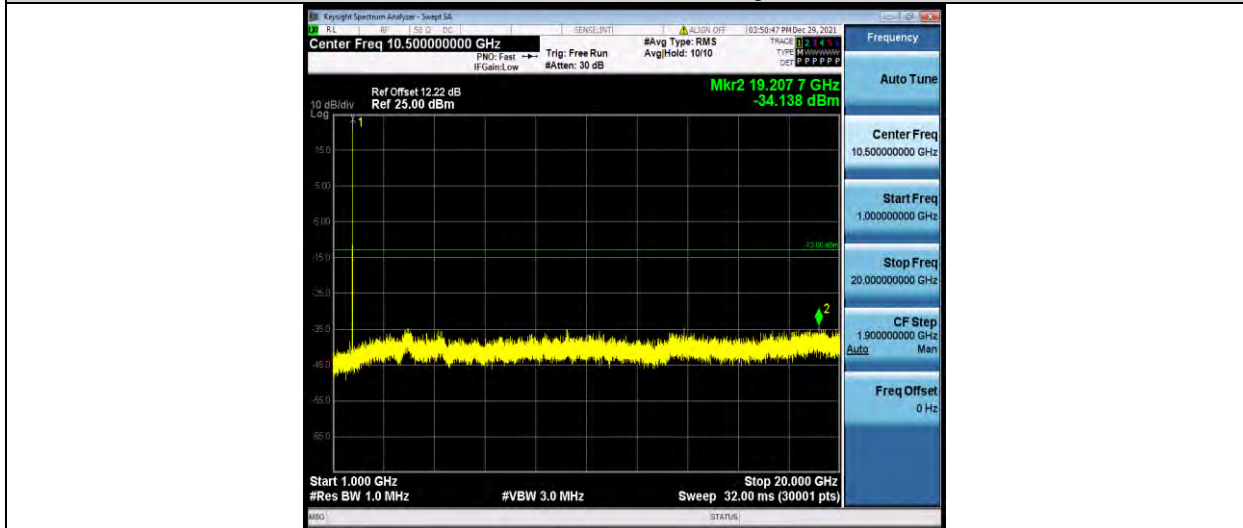

Band4-1.4MHz-16QAM-20393-1RB#0-Range1:30~1000MHz