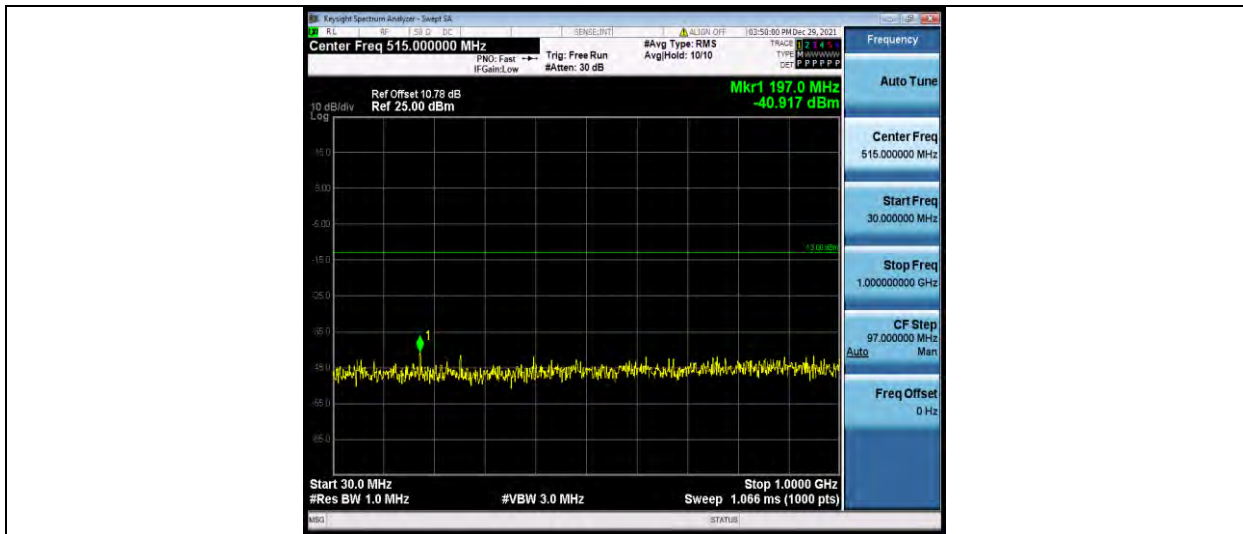

BUREAU VERITAS

Test Report No.: W7L-P22030026-2RF05

Band4-1.4MHz-QPSK-20175-1RB#0-Range2:1000~20000MHz