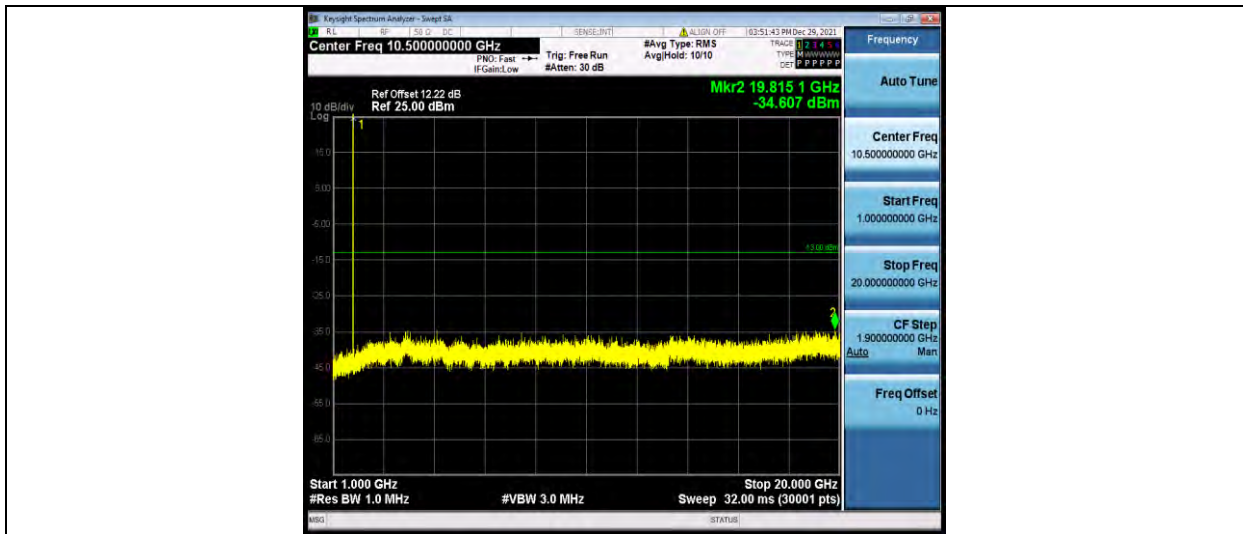

BUREAU VERITAS

Test Report No.: W7L-P22030026-2RF05

Band4-1.4MHz-16QAM-19957-1RB#0-Range1:30~1000MHz