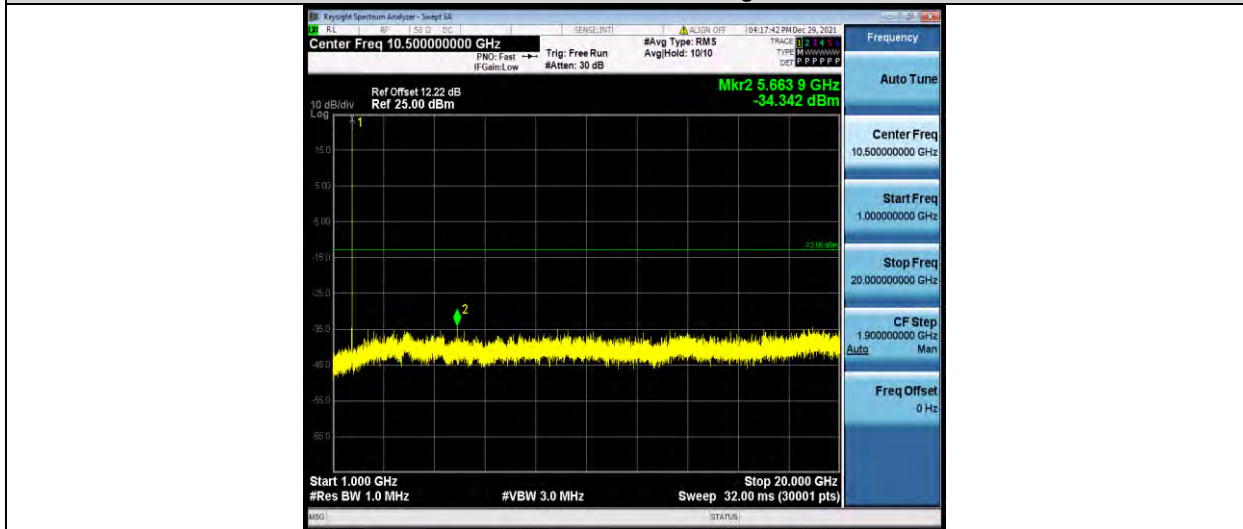

Band4-5MHz-16QAM-20175-1RB#0-Range1:30~1000MHz