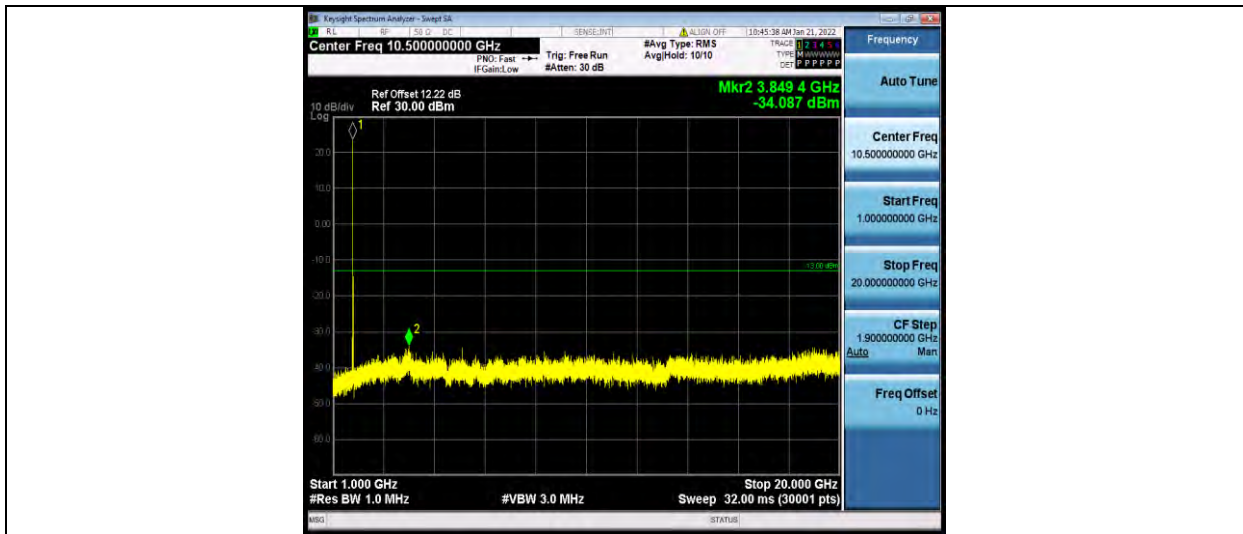

BUREAU VERITAS

Test Report No.: W7L-P22030026-2RF05

Band4-15MHz-64QAM-20025-1RB#0-Range1:30~1000MHz