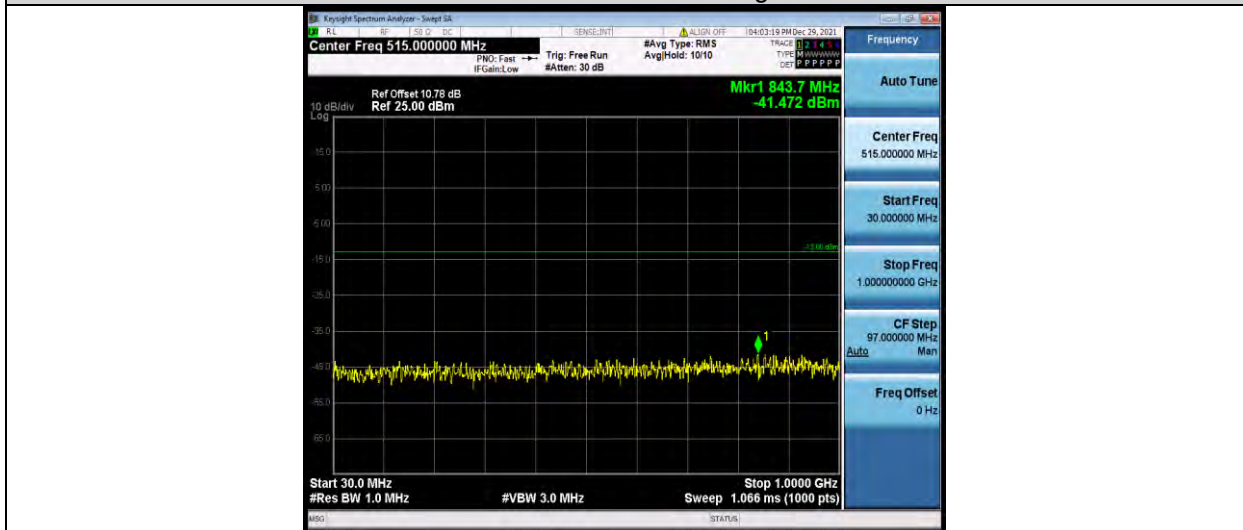

Band4-3MHz-QPSK-19965-1RB#0-Range2:1000~20000MHz