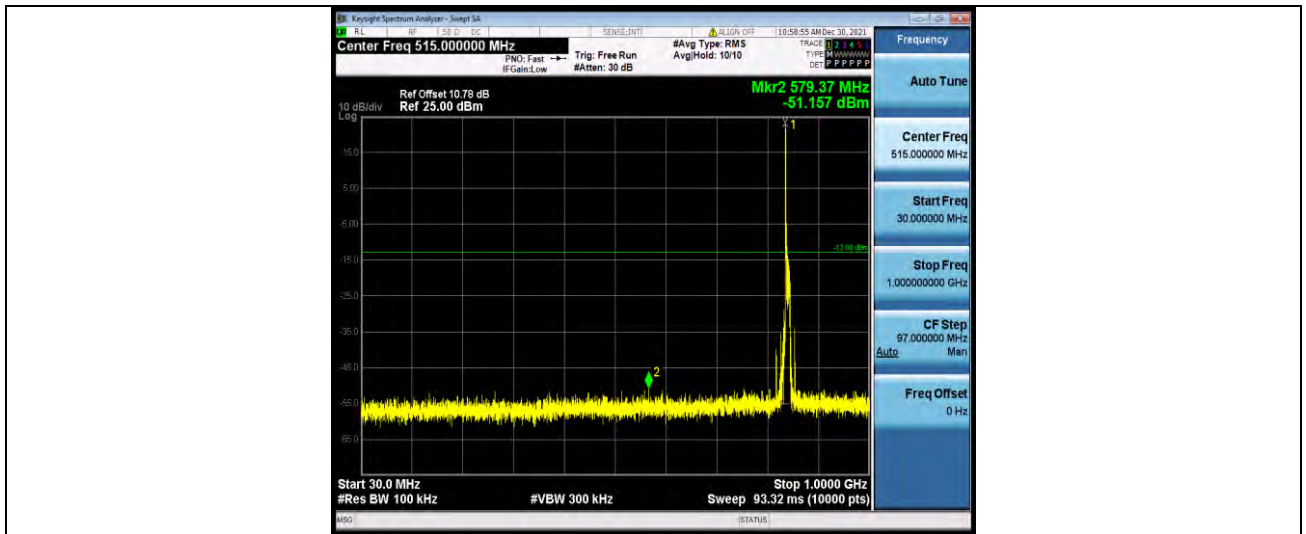

Band5-10MHz-QPSK-20600-1RB#0-Range1:30~1000MHz

BUREAU VERITAS

Test Report No.: W7L-P22030026-2RF03