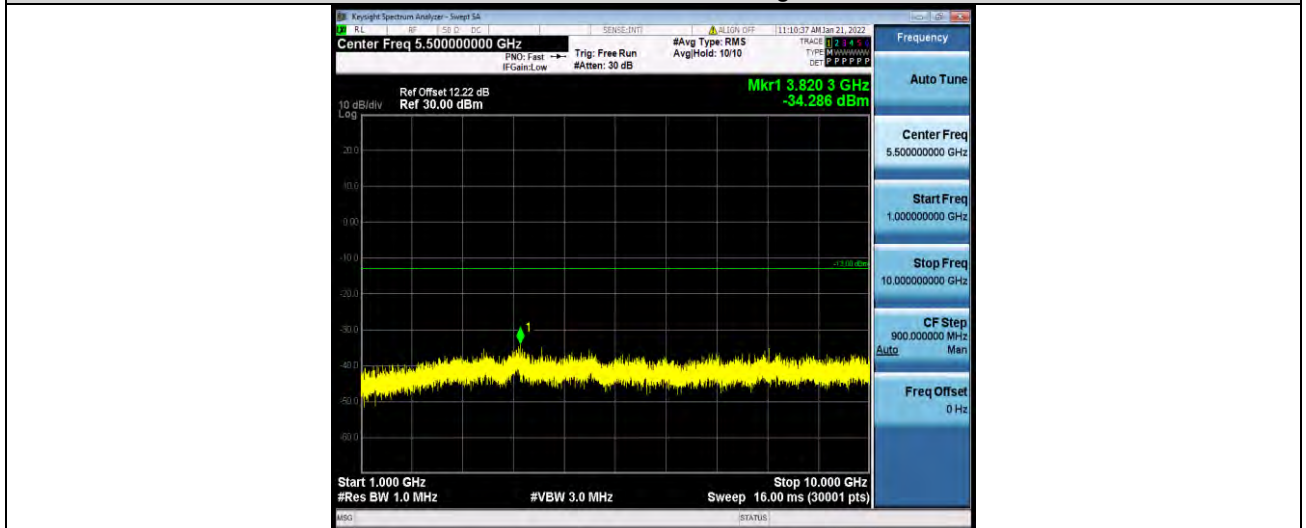

Band5-10MHz-64QAM-20525-1RB#0-Range2:1000~1000MHz

Band5-10MHz-64QAM-20600-1RB#0-Range1:30~1000MHz

BUREAU VERITAS

Test Report No.: W7L-P22030026-2RF03

Band5-10MHz-64QAM-20600-1RB#0-Range2:1000~10000MHz

FREQUENCY STABILITY