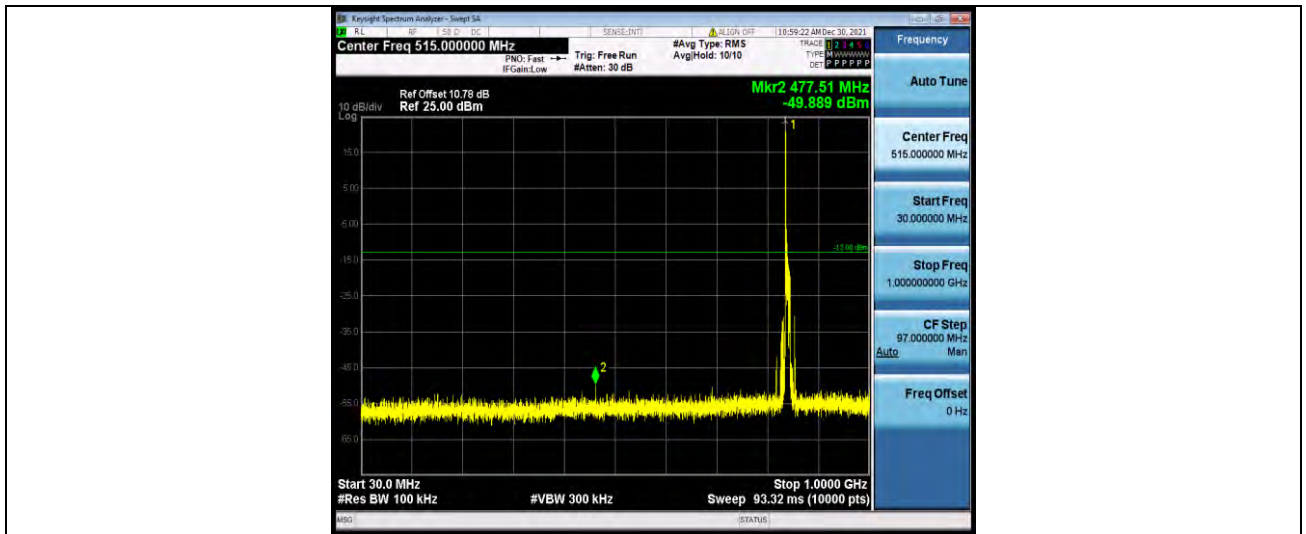

Test Report No.: W7L-P22030026-2RF03

Band5-10MHz-16QAM-20525-1RB#0-Range1:30~1000MHz

Band5-10MHz-16QAM-20525-1RB#0-Range2:1000~10000MHz

Band5-10MHz-16QAM-20600-1RB#0-Range1:30~1000MHz

BUREAU VERITAS

Test Report No.: W7L-P22030026-2RF03