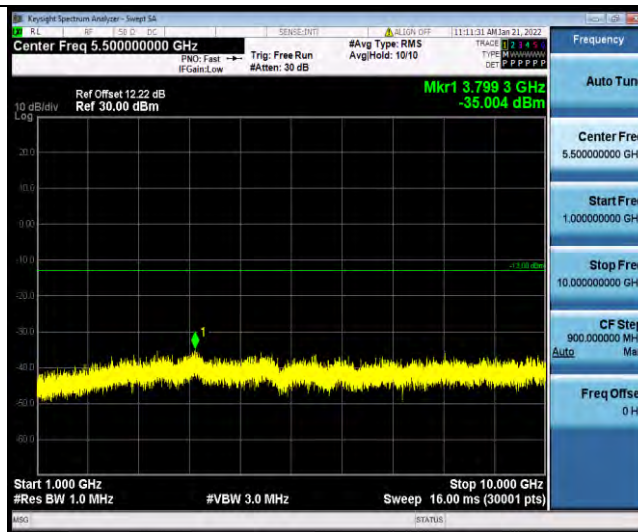

Band5-3MHz-64QAM-20415-1RB#0-Range2:1000~10000MHz

BUREAU VERITAS

Test Report No.: W7L-P22030026-2RF03