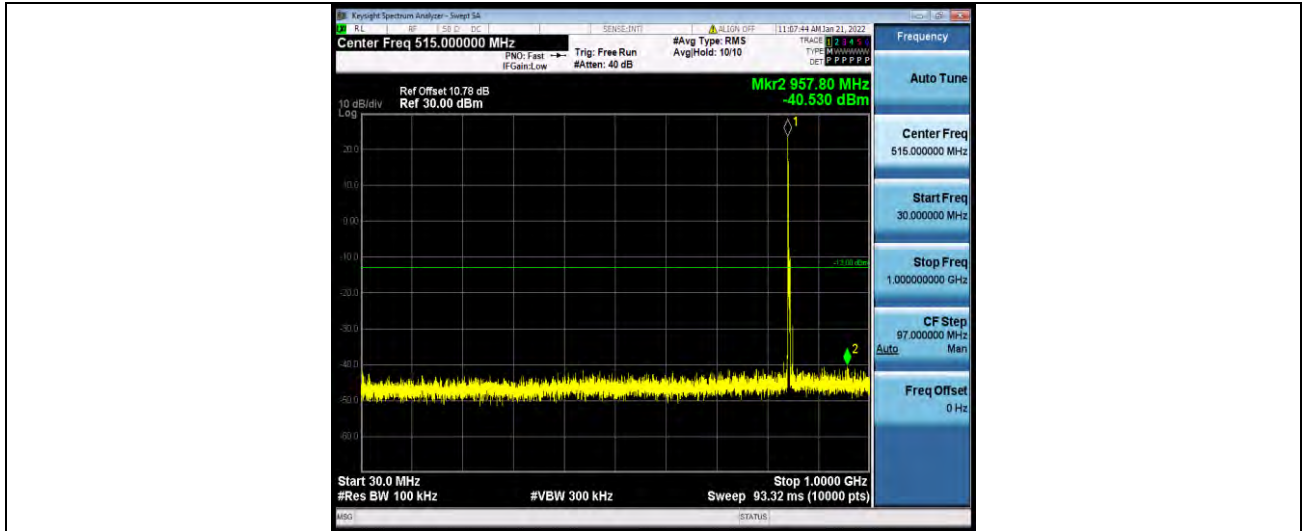

Test Report No.: W7L-P22030026-2RF03

Band5-5MHz-64QAM-20525-1RB#0-Range1:30~1000MHz

Band5-5MHz-64QAM-20525-1RB#0-Range2:1000~10000MHz

Band5-5MHz-64QAM-20625-1RB#0-Range1:30~1000MHz

BUREAU VERITAS

Test Report No.: W7L-P22030026-2RF03