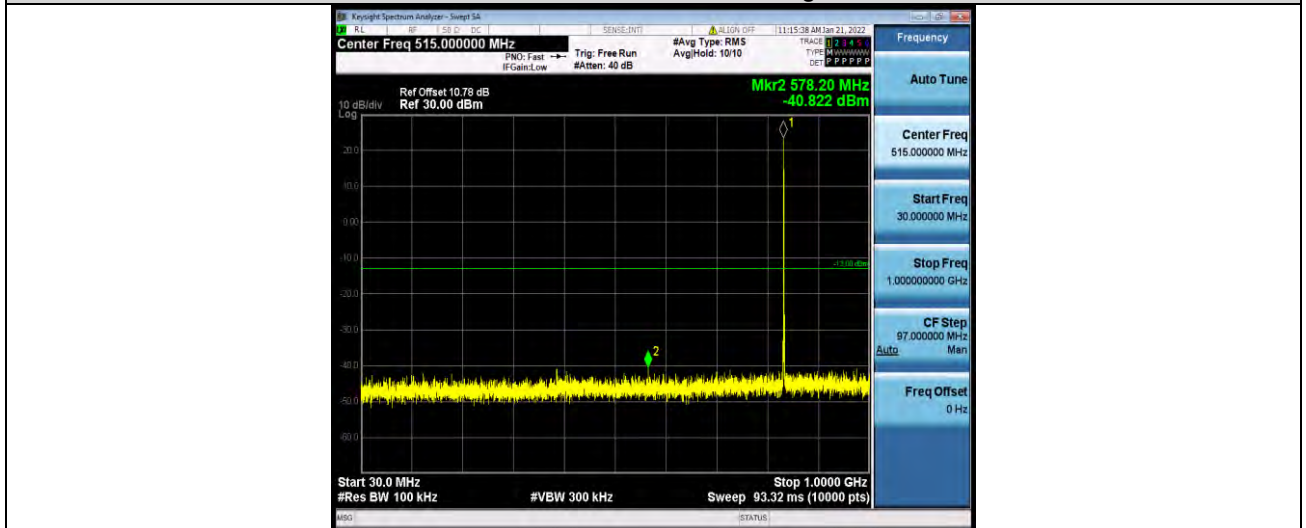

Band5-10MHz-16QAM-20600-1RB#0-Range2:1000~10000MHz

Band5-1.4MHz-64QAM-20407-1RB#0-Range1:30~1000MHz

Band5-1.4MHz-64QAM-20407-1RB#0-Range2:1000~10000MHz

BUREAU VERITAS

Test Report No.: W7L-P22030026-2RF03

Band5-1.4MHz-64QAM-20525-1RB#0-Range1:30~1000MHz