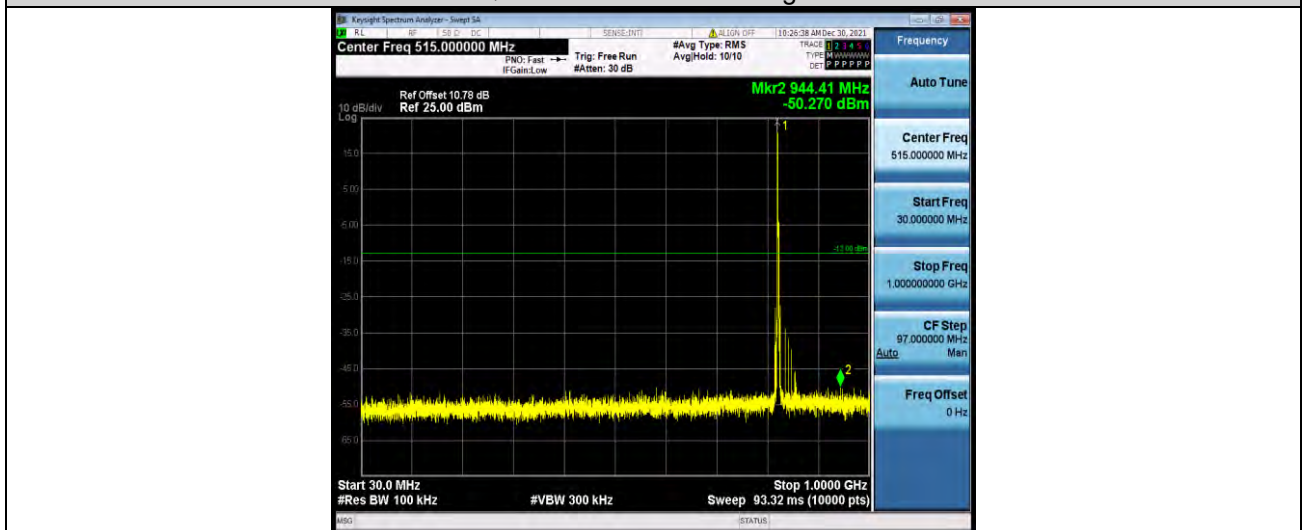

Band5-3MHz-QPSK-20415-1RB#0-Range1:30~1000MHz