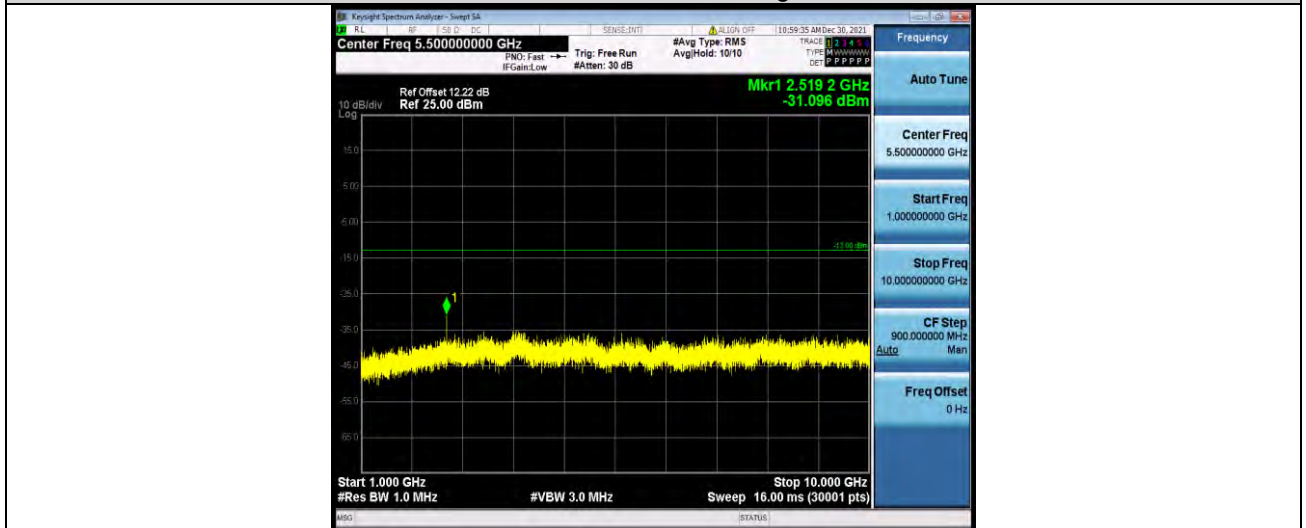

Band5-10MHz-16QAM-20600-1RB#0-Range2:1000~10000MHz