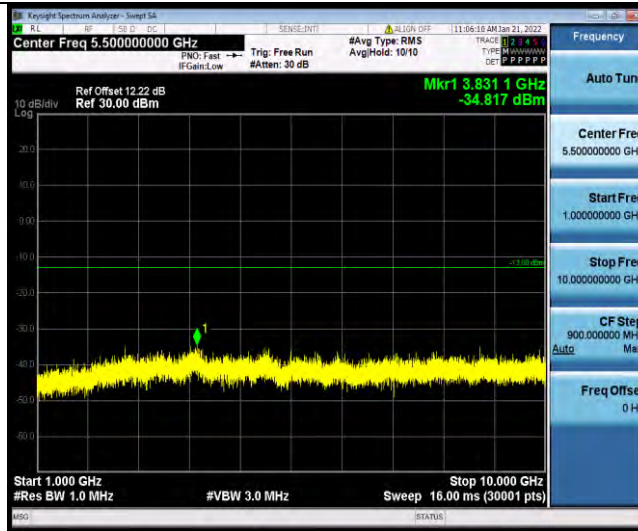

Band5-5MHz-64QAM-20425-1RB#0-Range2:1000~10000MHz

BUREAU VERITAS

Test Report No.: W7L-P22030026-2RF03