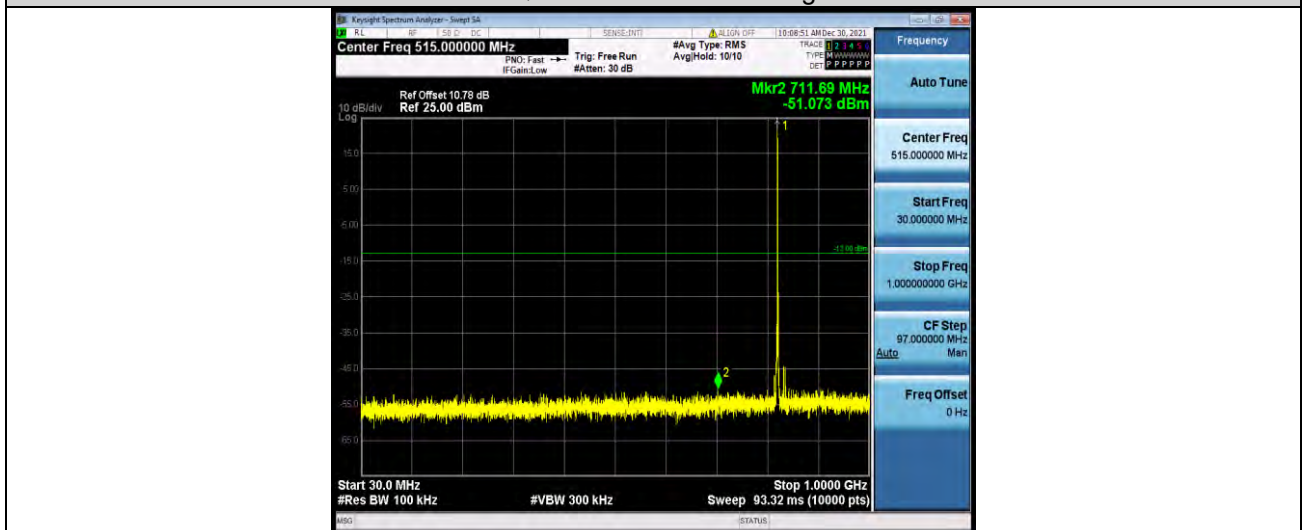

BUREAU VERITAS

Test Report No.: W7L-P22030026-2RF03

Band5-1.4MHz-QPSK-20643-1RB#0-Range2:1000~10000MHz

Band5-1.4MHz-16QAM-20407-1RB#0-Range1:30~1000MHz

Band5-1.4MHz-16QAM-20407-1RB#0-Range2:1000~10000MHz

BUREAU VERITAS