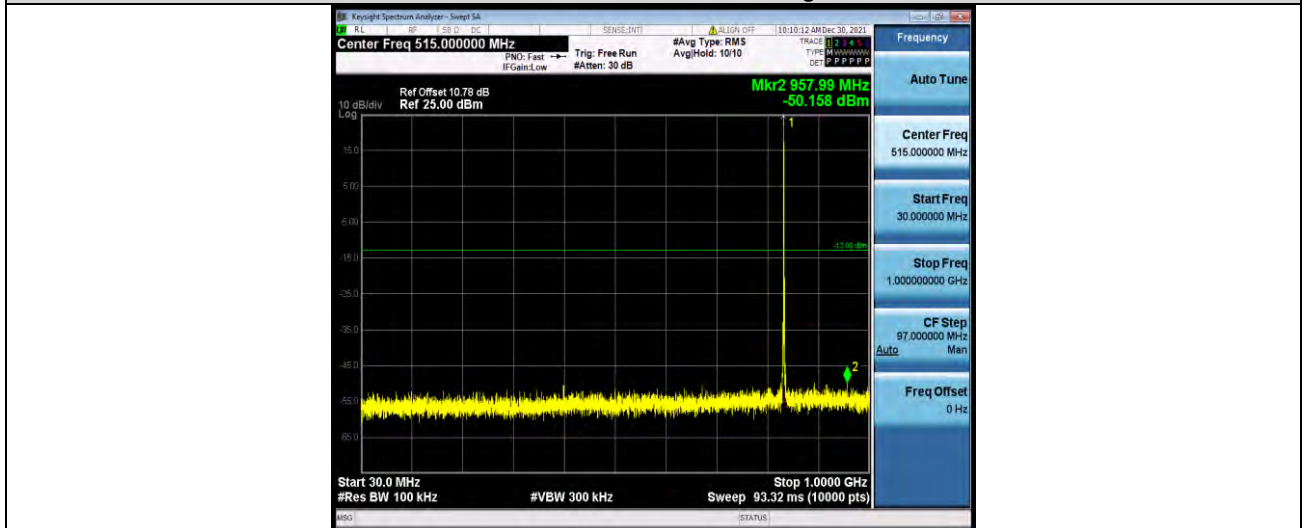

Band5-1.4MHz-16QAM-20525-1RB#0-Range1:30~1000MHz