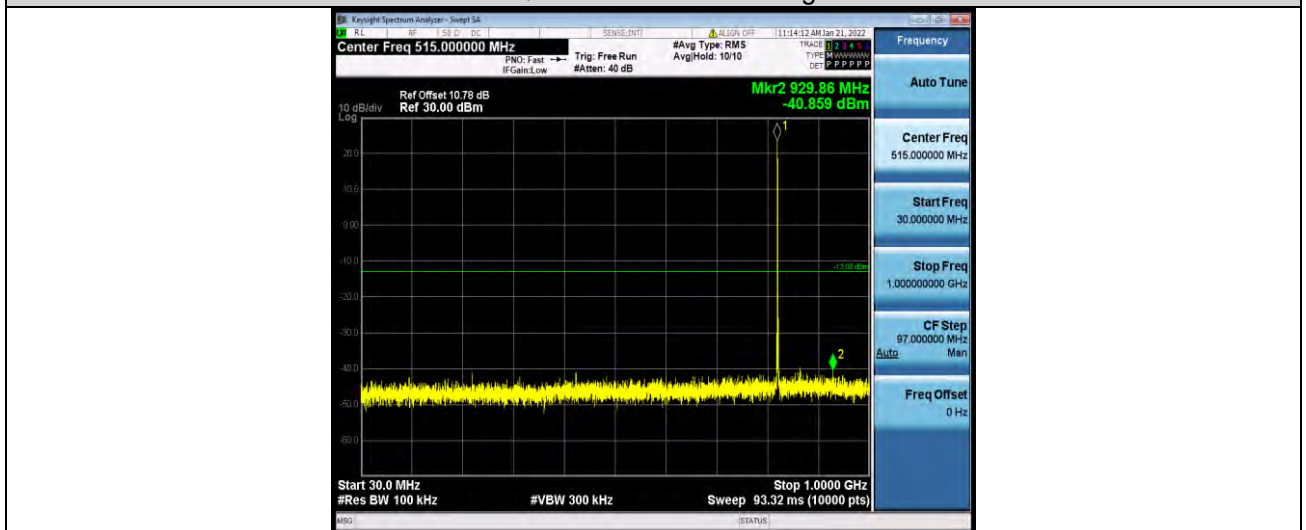

Band5-1.4MHz-64QAM-20407-1RB#0-Range1:30~1000MHz