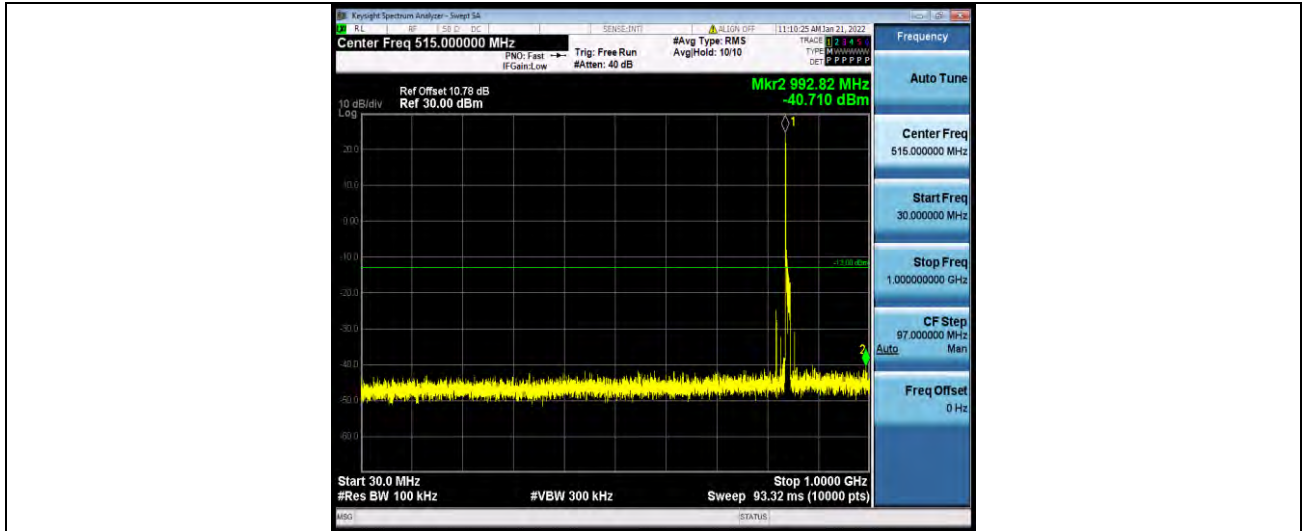

Band5-10MHz-64QAM-20525-1RB#0-Range2:1000~1000MHz

Band5-10MHz-64QAM-20600-1RB#0-Range1:30~1000MHz

BUREAU VERITAS

Test Report No.: W7L-P22030026-2RF03

Band5-10MHz-64QAM-20600-1RB#0-Range2:1000~10000MHz

FREQUENCY STABILITY