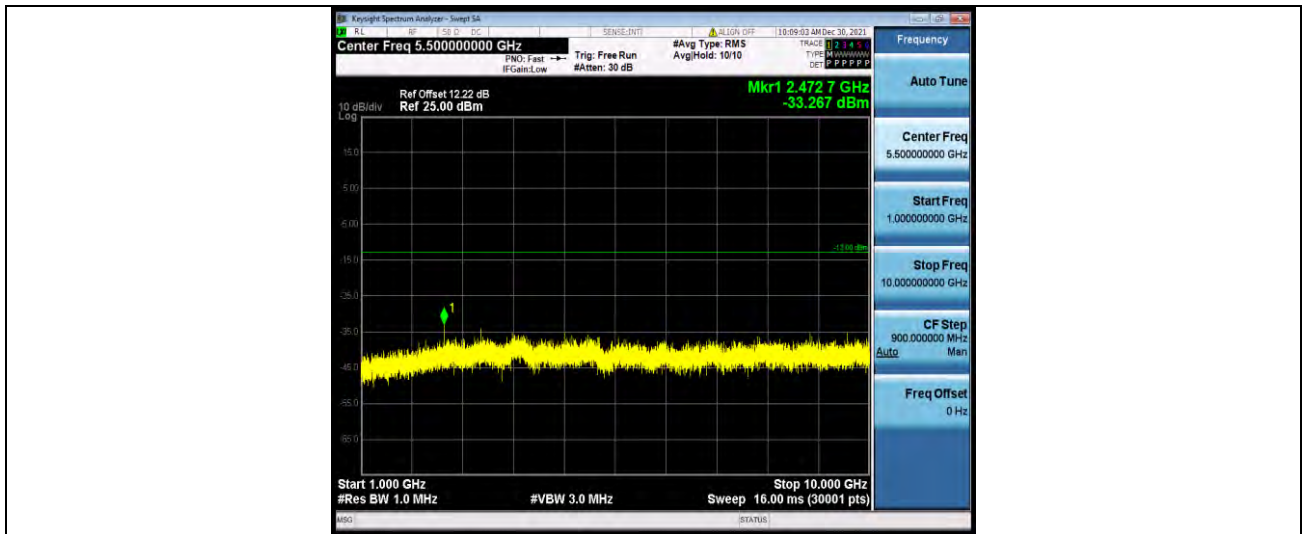

Band5-1.4MHz-16QAM-20407-1RB#0-Range2:1000~10000MHz

BUREAU VERITAS

Test Report No.: W7L-P22030026-2RF03