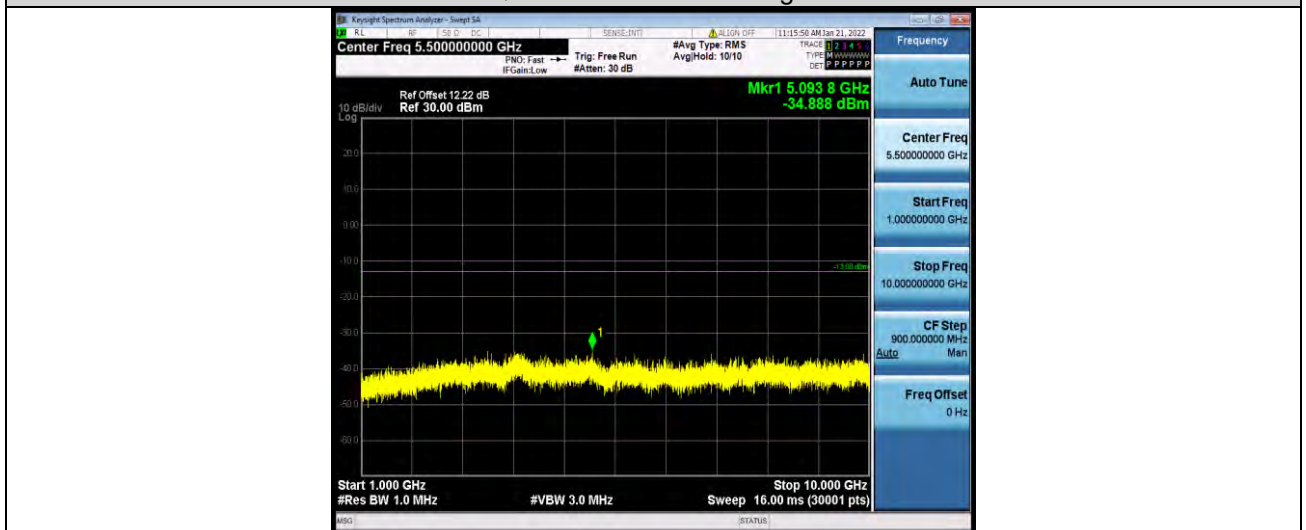

Band5-1.4MHz-64QAM-20525-1RB#0-Range2:1000~1000MHz