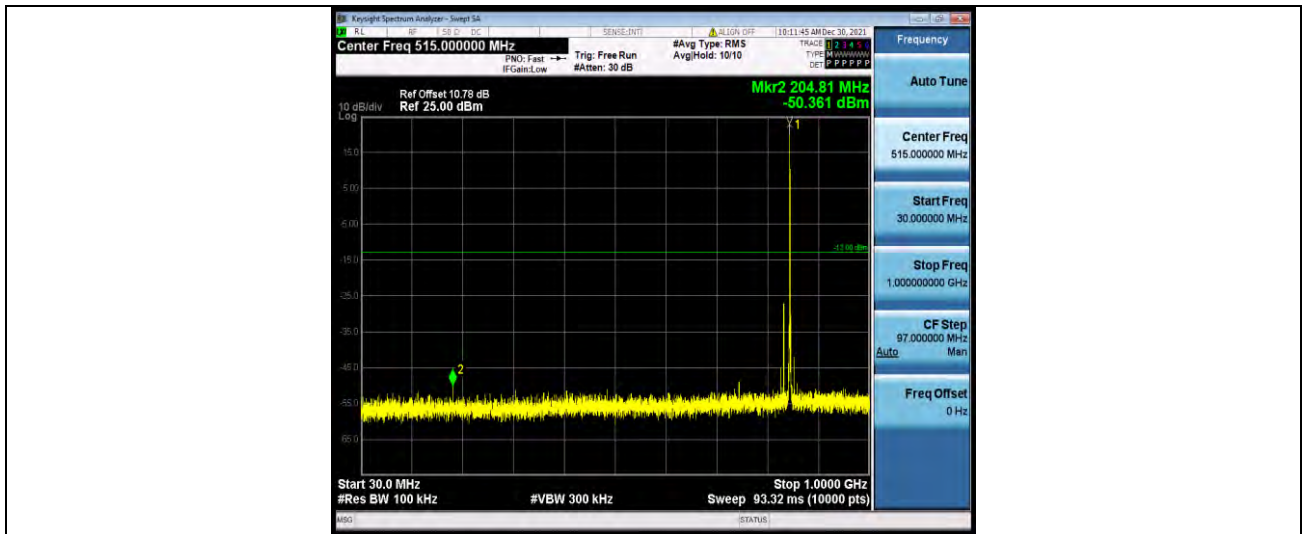

Test Report No.: W7L-P22030026-2RF03

Band5-1.4MHz-16QAM-20525-1RB#0-Range1:30~1000MHz

Band5-1.4MHz-16QAM-20525-1RB#0-Range2:1000~10000MHz

Band5-1.4MHz-16QAM-20643-1RB#0-Range1:30~1000MHz

BUREAU VERITAS

Test Report No.: W7L-P22030026-2RF03