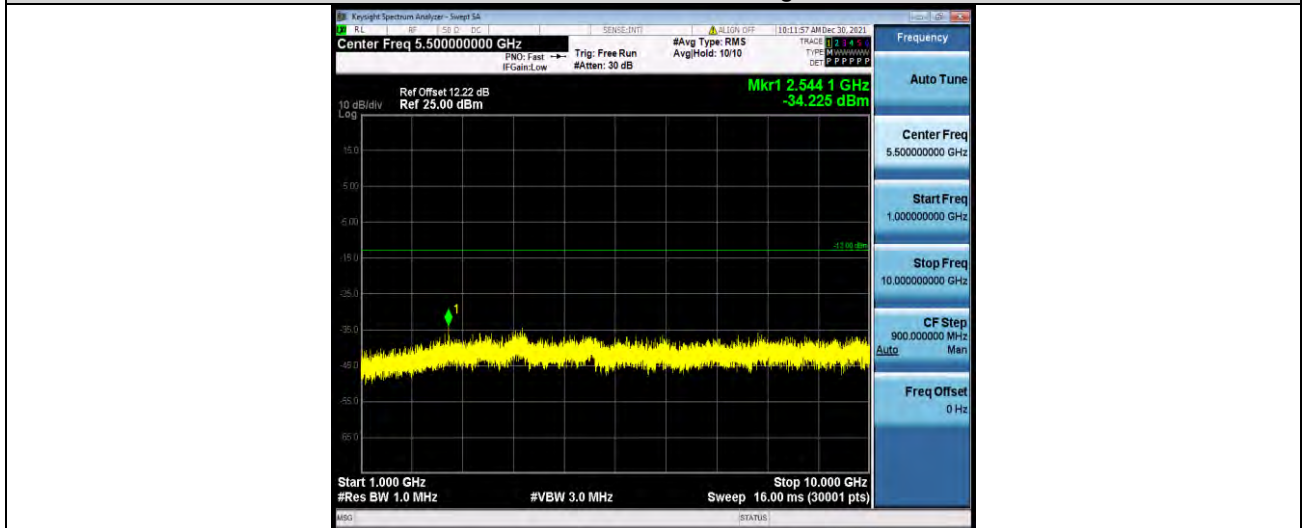

Band5-1.4MHz-16QAM-20643-1RB#0-Range2:1000~10000MHz