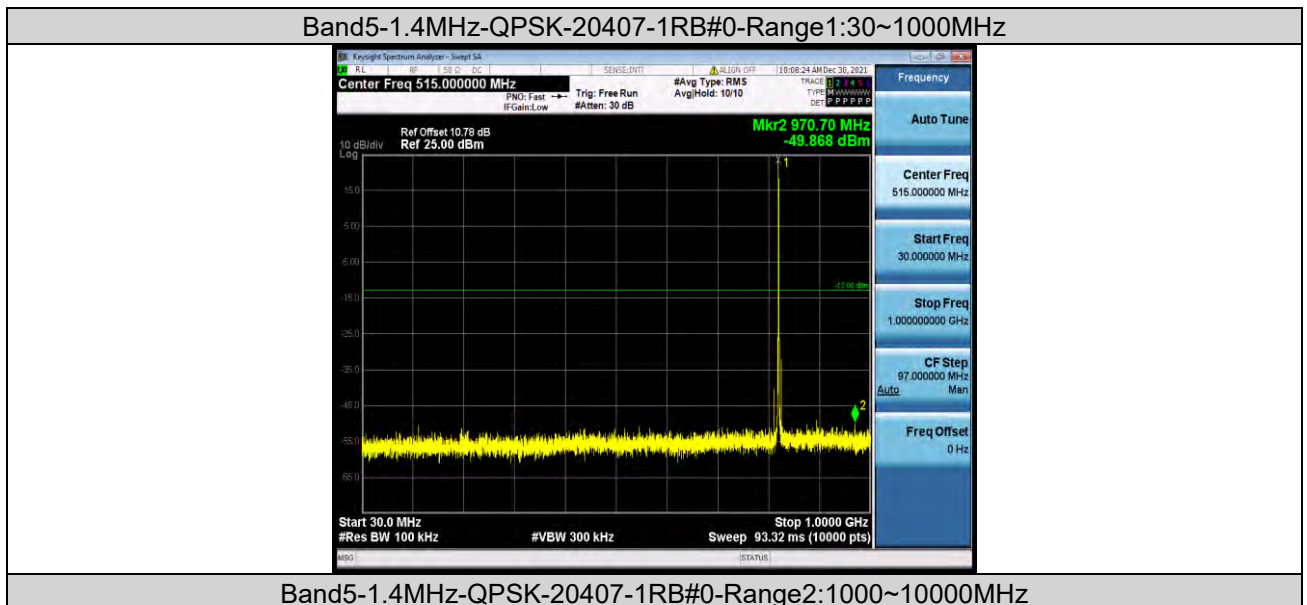

Test Graphs