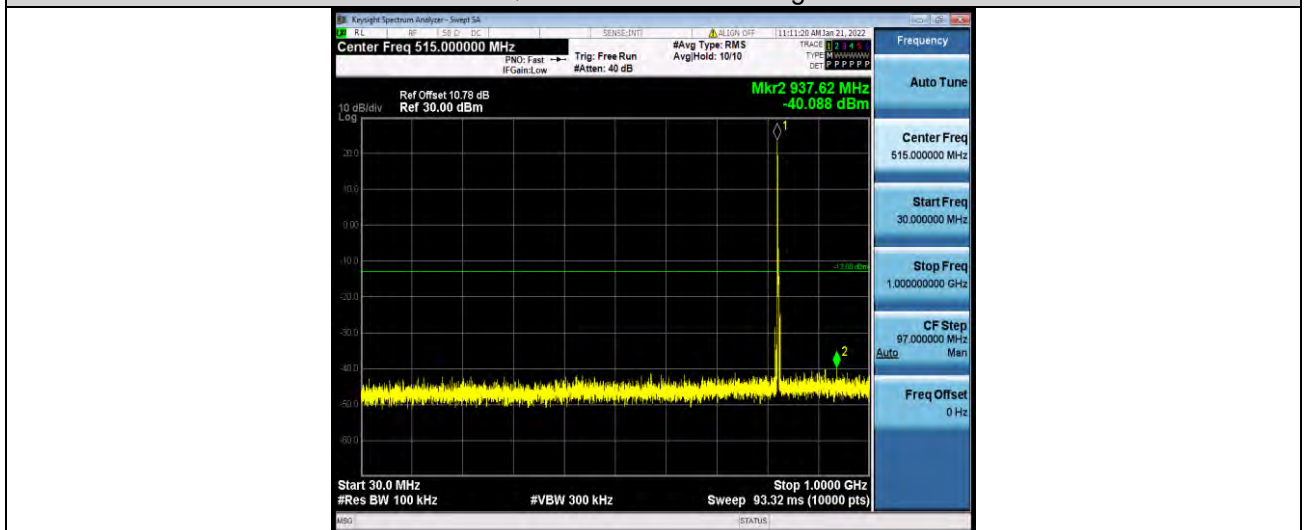

Band5-1.4MHz-64QAM-20525-1RB#0-Range2:1000~1000MHz

Band5-1.4MHz-64QAM-20643-1RB#0-Range1:30~1000MHz

BUREAU VERITAS

Test Report No.: W7L-P22030026-2RF03

Band5-1.4MHz-64QAM-20643-1RB#0-Range2:1000~10000MHz

Band5-3MHz-64QAM-20415-1RB#0-Range1:30~1000MHz