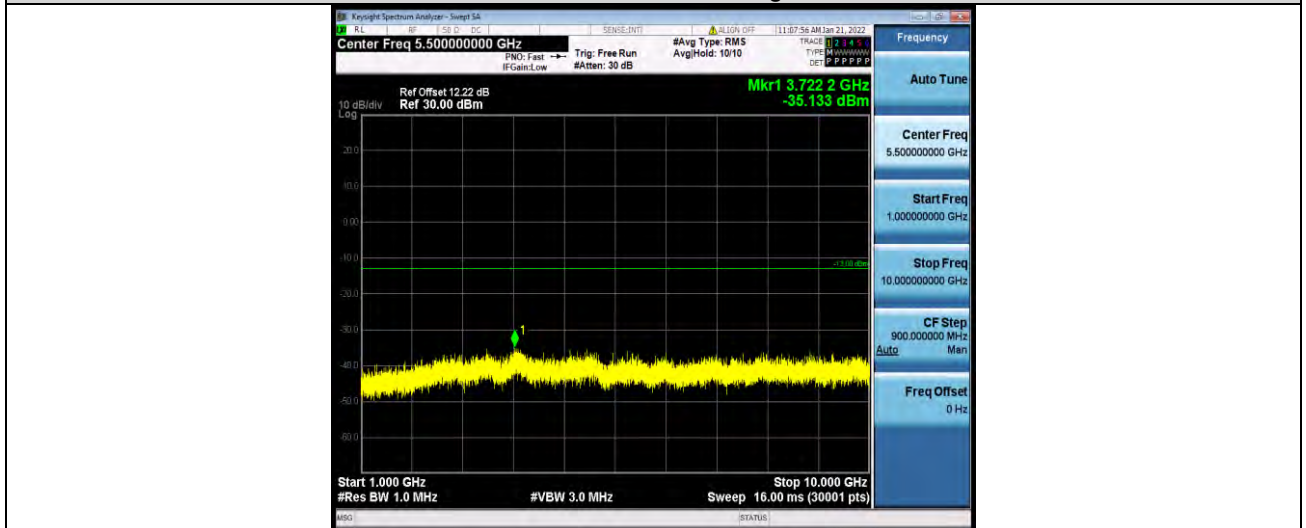

Band5-5MHz-64QAM-20625-1RB#0-Range2:1000~10000MHz