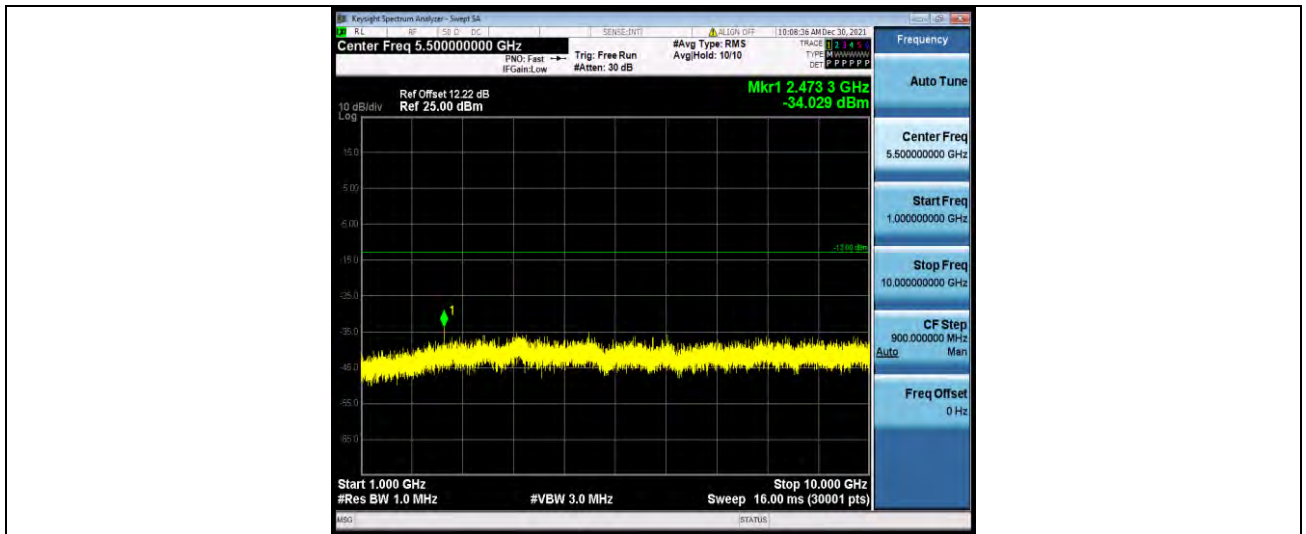

**BUREAU
VERITAS**

Test Report No.: W7L-P22030026-2RF03

Band5	10MHz	16QAM	20525	1RB#0	Range1:30~1000MHz	-50.71	PASS
Band5	10MHz	16QAM	20525	1RB#0	Range2:1000~10000MHz	-34.23	PASS
Band5	10MHz	16QAM	20600	1RB#0	Range1:30~1000MHz	-49.89	PASS
Band5	10MHz	16QAM	20600	1RB#0	Range2:1000~10000MHz	-31.1	PASS
Band5	1.4MHz	64QAM	20407	1RB#0	Range1:30~1000MHz	-40.86	PASS
Band5	1.4MHz	64QAM	20407	1RB#0	Range2:1000~10000MHz	-33.85	PASS
Band5	1.4MHz	64QAM	20525	1RB#0	Range1:30~1000MHz	-40.82	PASS
Band5	1.4MHz	64QAM	20525	1RB#0	Range2:1000~10000MHz	-34.89	PASS
Band5	1.4MHz	64QAM	20643	1RB#0	Range1:30~1000MHz	-41.03	PASS
Band5	1.4MHz	64QAM	20643	1RB#0	Range2:1000~10000MHz	-35.23	PASS
Band5	3MHz	64QAM	20415	1RB#0	Range1:30~1000MHz	-40.09	PASS
Band5	3MHz	64QAM	20415	1RB#0	Range2:1000~10000MHz	-35	PASS
Band5	3MHz	64QAM	20525	1RB#0	Range1:30~1000MHz	-41.26	PASS
Band5	3MHz	64QAM	20525	1RB#0	Range2:1000~10000MHz	-33.99	PASS
Band5	3MHz	64QAM	20635	1RB#0	Range1:30~1000MHz	-41.49	PASS
Band5	3MHz	64QAM	20635	1RB#0	Range2:1000~10000MHz	-35.15	PASS
Band5	5MHz	64QAM	20425	1RB#0	Range1:30~1000MHz	-41.06	PASS
Band5	5MHz	64QAM	20425	1RB#0	Range2:1000~10000MHz	-34.82	PASS
Band5	5MHz	64QAM	20525	1RB#0	Range1:30~1000MHz	-40.97	PASS
Band5	5MHz	64QAM	20525	1RB#0	Range2:1000~10000MHz	-34.63	PASS
Band5	5MHz	64QAM	20625	1RB#0	Range1:30~1000MHz	-40.53	PASS
Band5	5MHz	64QAM	20625	1RB#0	Range2:1000~10000MHz	-35.13	PASS
Band5	10MHz	64QAM	20450	1RB#0	Range1:30~1000MHz	-41.19	PASS
Band5	10MHz	64QAM	20450	1RB#0	Range2:1000~10000MHz	-34.04	PASS
Band5	10MHz	64QAM	20525	1RB#0	Range1:30~1000MHz	-41.03	PASS
Band5	10MHz	64QAM	20525	1RB#0	Range2:1000~10000MHz	-34.6	PASS
Band5	10MHz	64QAM	20600	1RB#0	Range1:30~1000MHz	-40.71	PASS
Band5	10MHz	64QAM	20600	1RB#0	Range2:1000~10000MHz	-34.29	PASS

Test Graphs

BUREAU VERITAS

Test Report No.: W7L-P22030026-2RF03

Band5-1.4MHz-QPSK-20525-1RB#0-Range1:30~1000MHz

Band5-1.4MHz-QPSK-20525-1RB#0-Range2:1000~10000MHz

Band5-1.4MHz-QPSK-20643-1RB#0-Range1:30~1000MHz