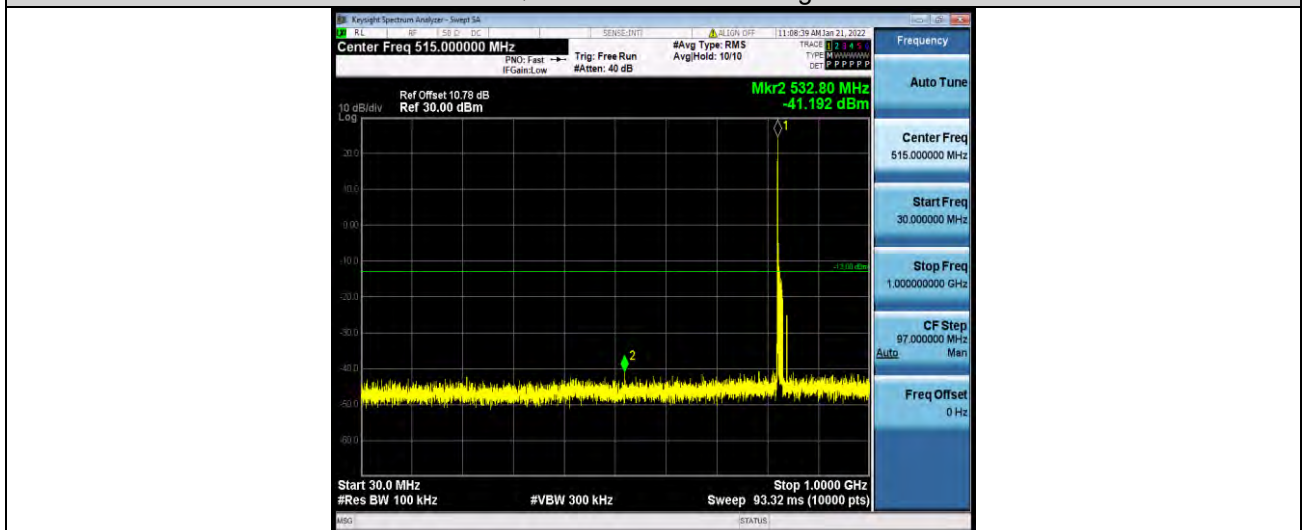

Band5-10MHz-64QAM-20450-1RB#0-Range1:30~1000MHz