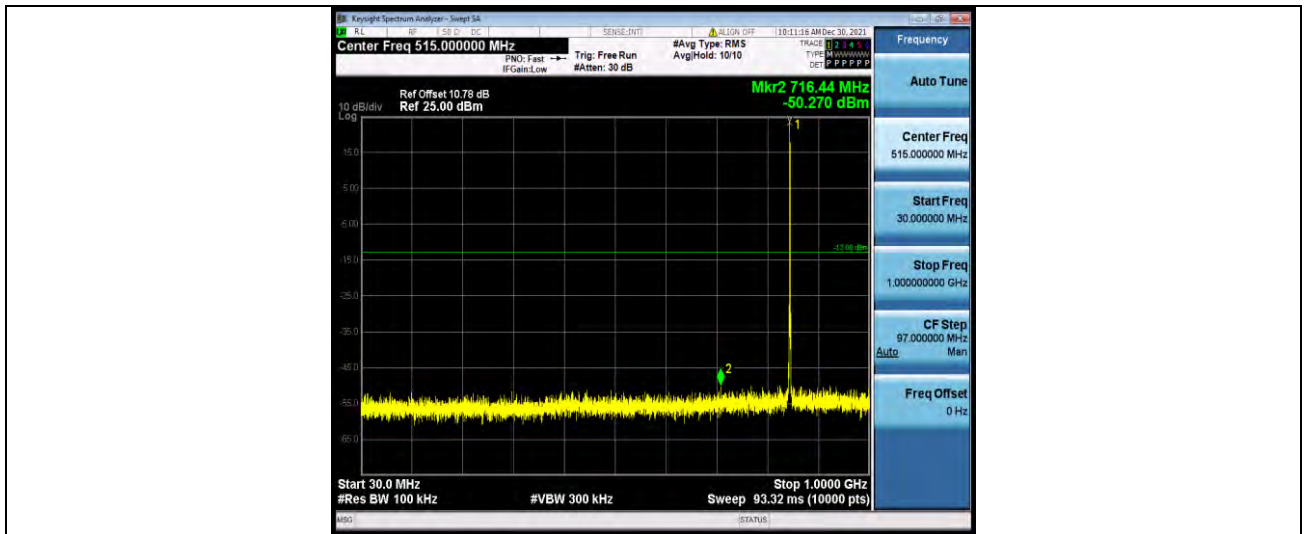

Band5-1.4MHz-QPSK-20643-1RB#0-Range1:30~1000MHz

BUREAU VERITAS

Test Report No.: W7L-P22030026-2RF03