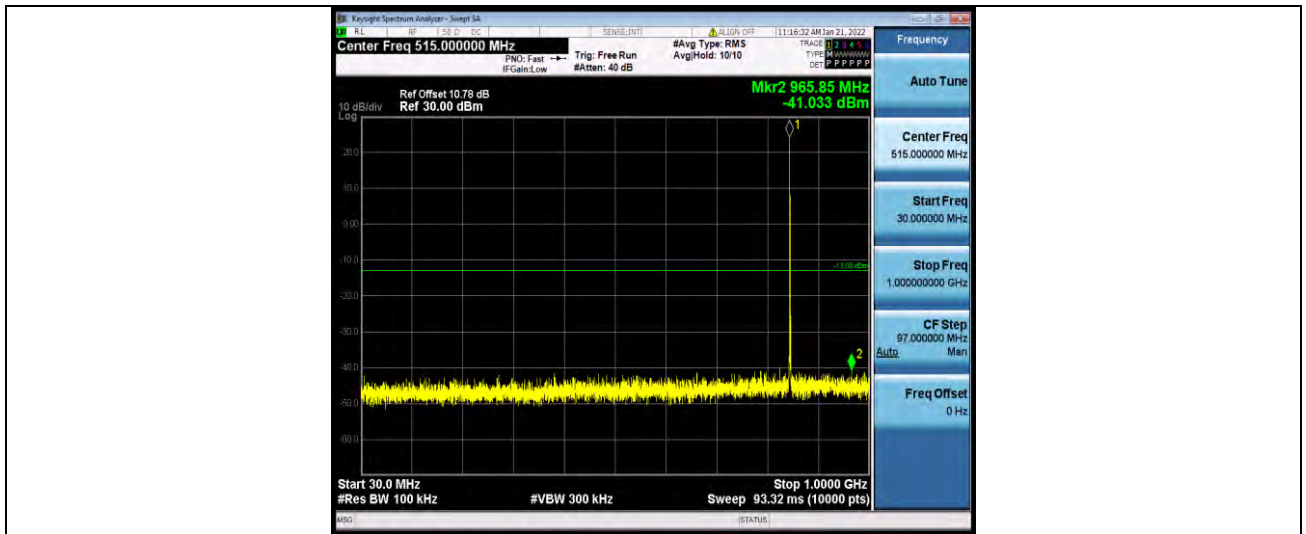

Band5-1.4MHz-64QAM-20525-1RB#0-Range2:1000~1000MHz

Band5-1.4MHz-64QAM-20643-1RB#0-Range1:30~1000MHz

BUREAU VERITAS

Test Report No.: W7L-P22030026-2RF03

Band5-1.4MHz-64QAM-20643-1RB#0-Range2:1000~10000MHz

Band5-3MHz-64QAM-20415-1RB#0-Range1:30~1000MHz