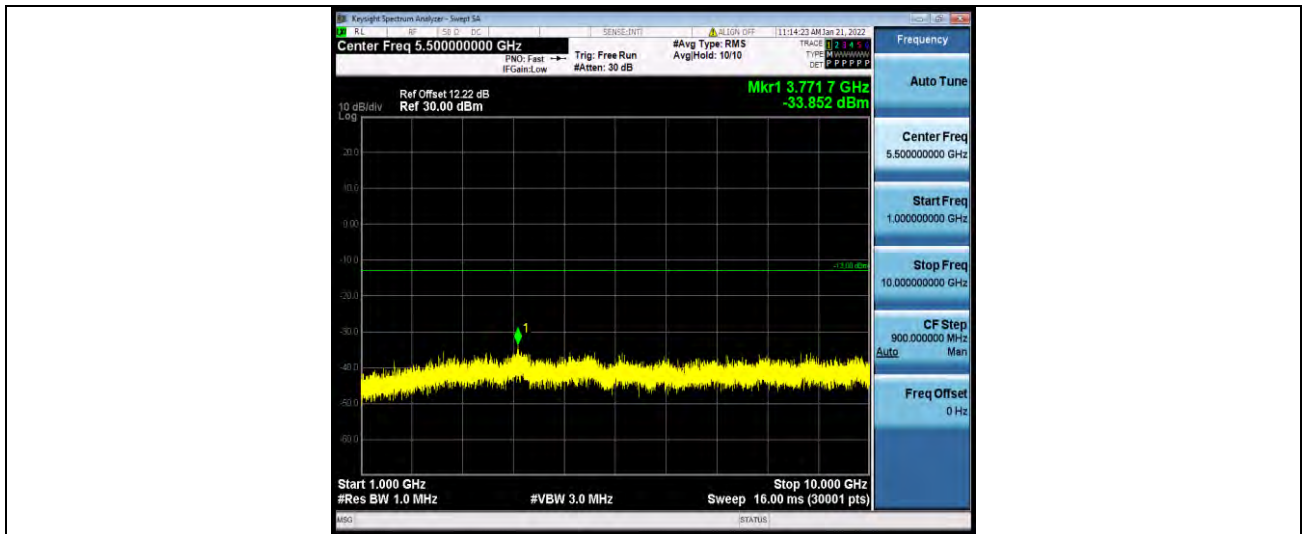

Band5-10MHz-16QAM-20600-1RB#0-Range2:1000~10000MHz

Band5-1.4MHz-64QAM-20407-1RB#0-Range1:30~1000MHz

Band5-1.4MHz-64QAM-20407-1RB#0-Range2:1000~10000MHz

BUREAU VERITAS

Test Report No.: W7L-P22030026-2RF03

Band5-1.4MHz-64QAM-20525-1RB#0-Range1:30~1000MHz