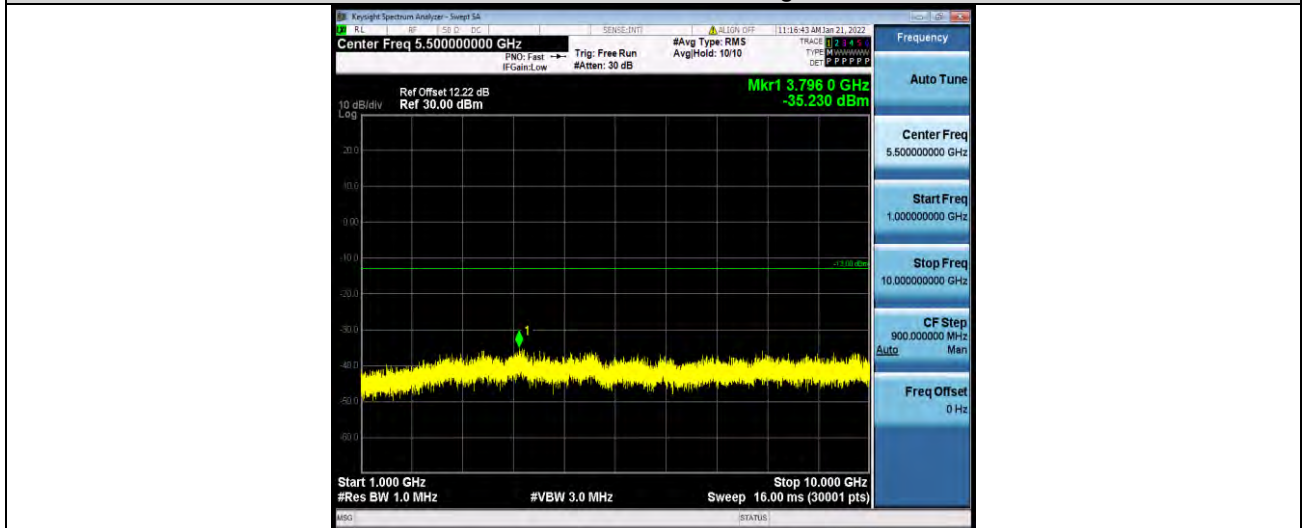

Band5-1.4MHz-64QAM-20525-1RB#0-Range2:1000~1000MHz

Band5-1.4MHz-64QAM-20643-1RB#0-Range1:30~1000MHz

BUREAU VERITAS

Test Report No.: W7L-P22030026-2RF03

Band5-1.4MHz-64QAM-20643-1RB#0-Range2:1000~10000MHz

Band5-3MHz-64QAM-20415-1RB#0-Range1:30~1000MHz