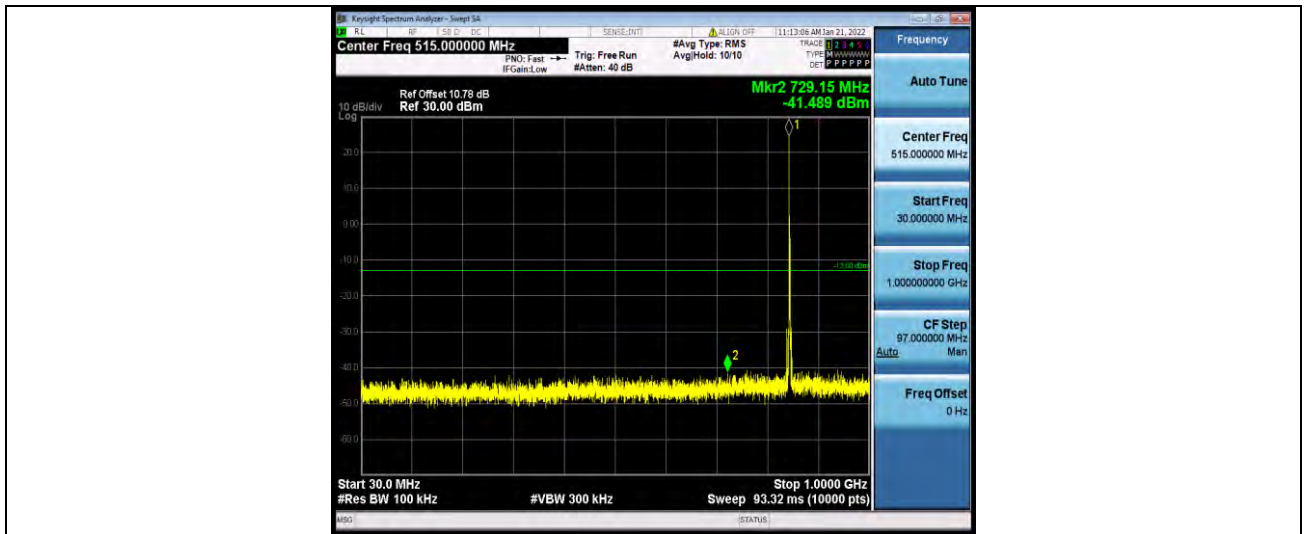

Band5-3MHz-64QAM-20635-1RB#0-Range1:30~1000MHz

BUREAU VERITAS

Test Report No.: W7L-P22030026-2RF03