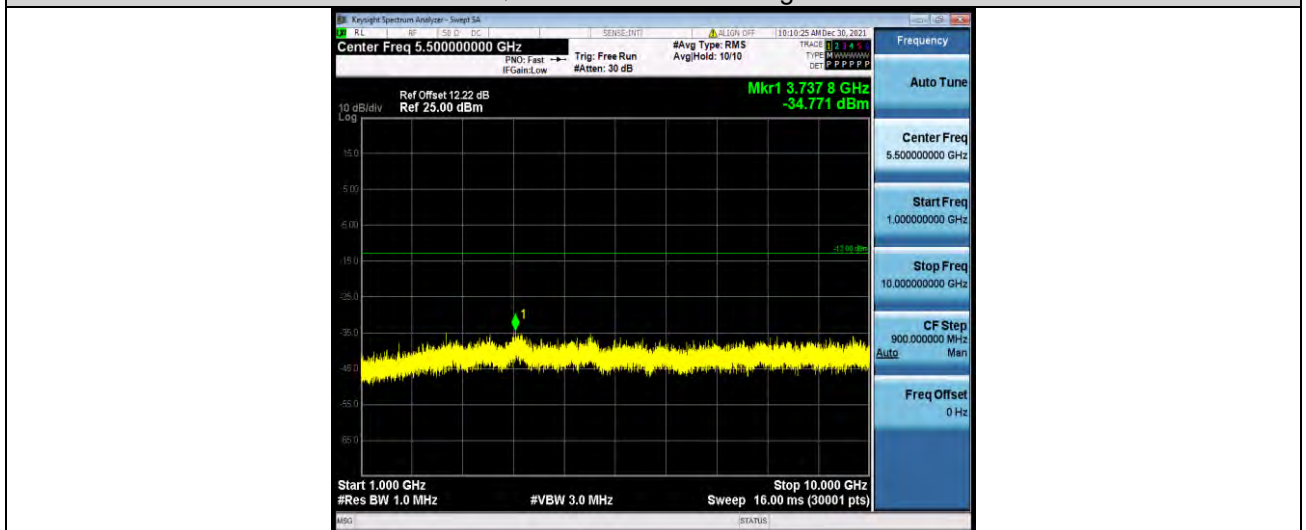

Band5-1.4MHz-16QAM-20525-1RB#0-Range2:1000~10000MHz