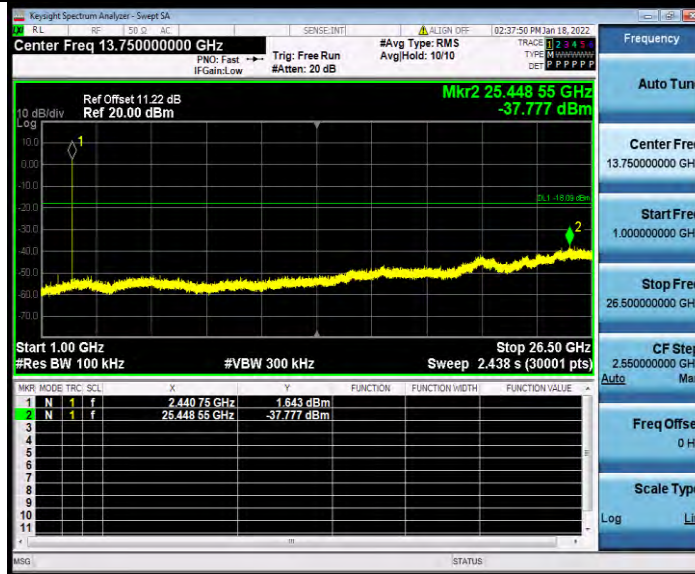

BUREAU VERITAS

Test Report No.: W7L-P21120037RF01

2DH5_Ant1_2441_1000~26500