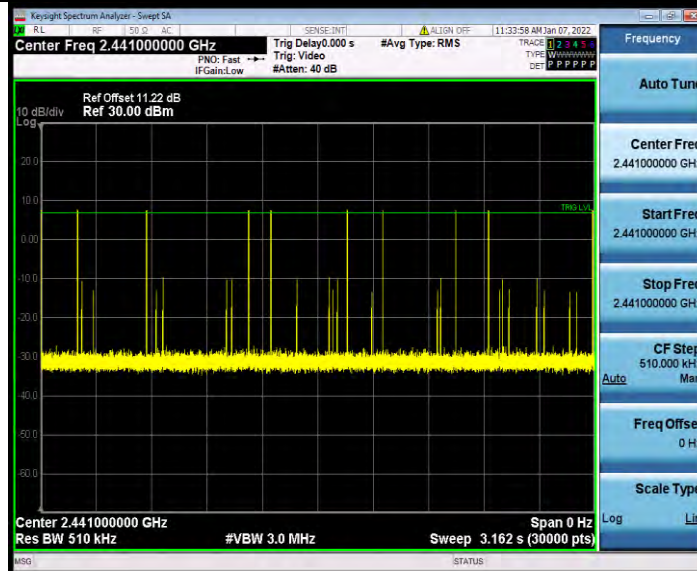

DH5_Ant1_Hop

BV 7Layers Communications Technology (Shenzhen) Co. Ltd

No.B102, Dazu Chuangxin Mansion, North of Beihuan Avenue, North Area, Hi-Tech Industrial Park, Nanshan District, Shenzhen, Guangdong, China

Tel: +86 755 8869 6566
Fax: +86 755 8869 6577
Email: customerservice.sw@bureauveritas.com