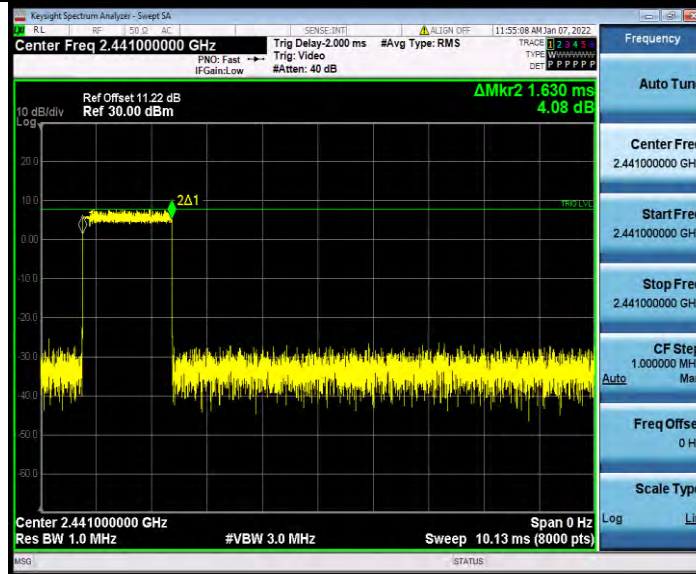

BUREAU VERITAS

Test Report No.: W7L-P21120037RF01

3DH3_Ant1_Hop