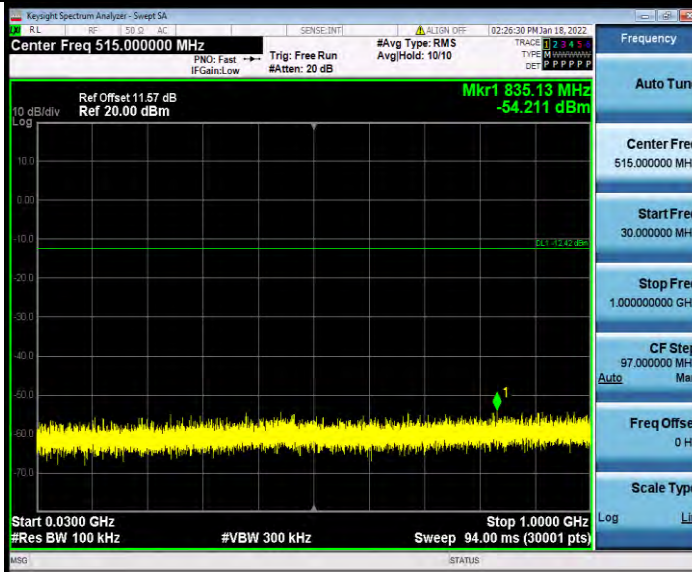

DH5_Ant1_2402_30~1000