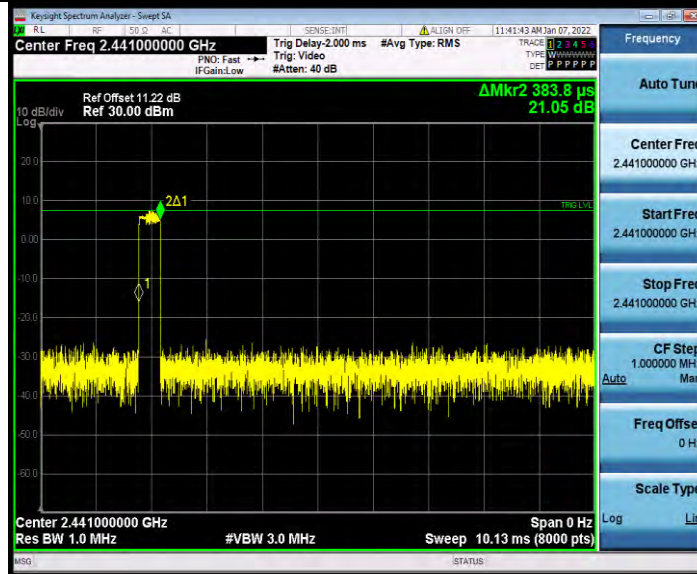

BUREAU VERITAS

Test Report No.: W7L-P21120037RF01

2DH1_Ant1_Hop