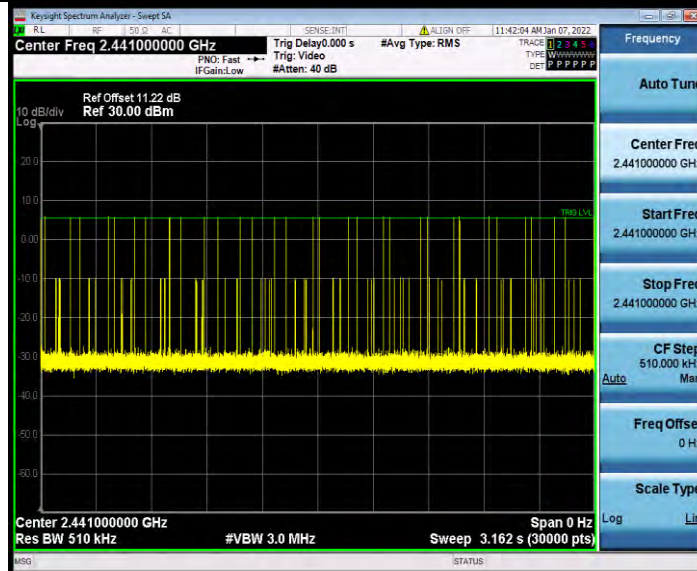

# Test Report No.: W7L-P21120037RF01

2DH1\_Ant1\_Hop

2DH1\_Ant1\_Hop

BV 7Layers Communications Technology (Shenzhen) Co. Ltd

No.B102, Dazu Chuangxin Mansion, North of Beihuan Avenue, North Area, Hi-Tech Industrial Park, Nanshan District, Shenzhen, Guangdong, China