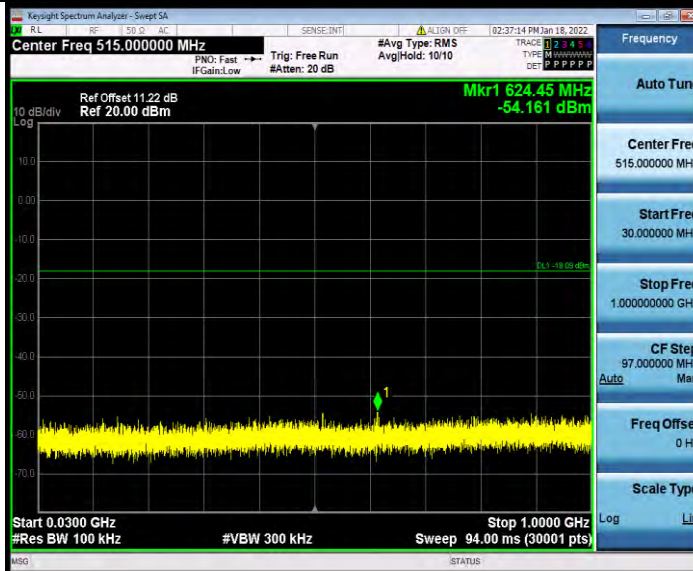

# Test Report No.: W7L-P21120037RF01

2DH5\_Ant1\_2441\_0~Reference

2DH5\_Ant1\_2441\_30~1000

BV 7Layers Communications Technology (Shenzhen) Co. Ltd

No.B102, Dazu Chuangxin Mansion, North of Beihuan Avenue, North Area, Hi-Tech Industrial Park, Nanshan District, Shenzhen, Guangdong, China