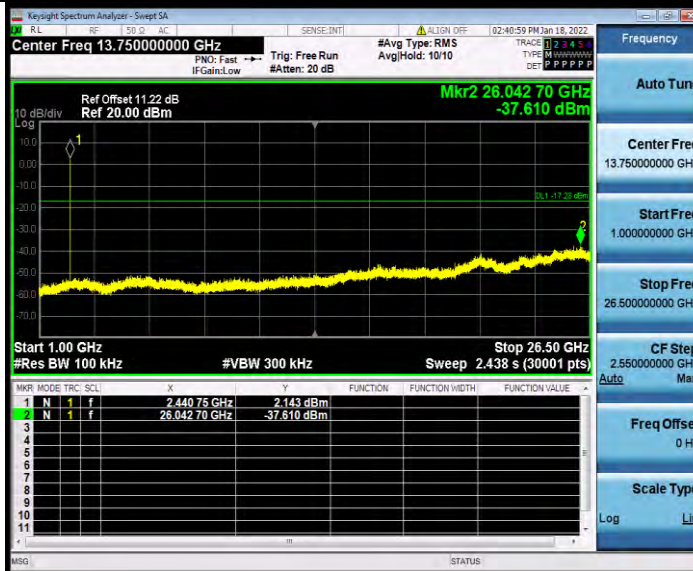

3DH5_Ant1_2441_1000~26500

BV 7Layers Communications Technology (Shenzhen) Co. Ltd

No.B102, Dazu Chuangxin Mansion, North of Beihuan Avenue, North Area, Hi-Tech Industrial Park, Nanshan District, Shenzhen, Guangdong, China

Tel: +86 755 8869 6566
Fax: +86 755 8869 6577
Email: customerservice.sw@bureauveritas.com