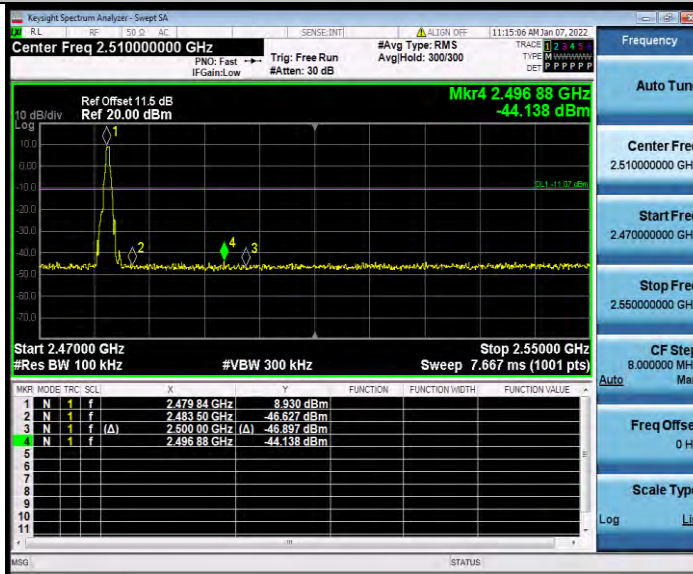

DH5_Ant1_High_2480