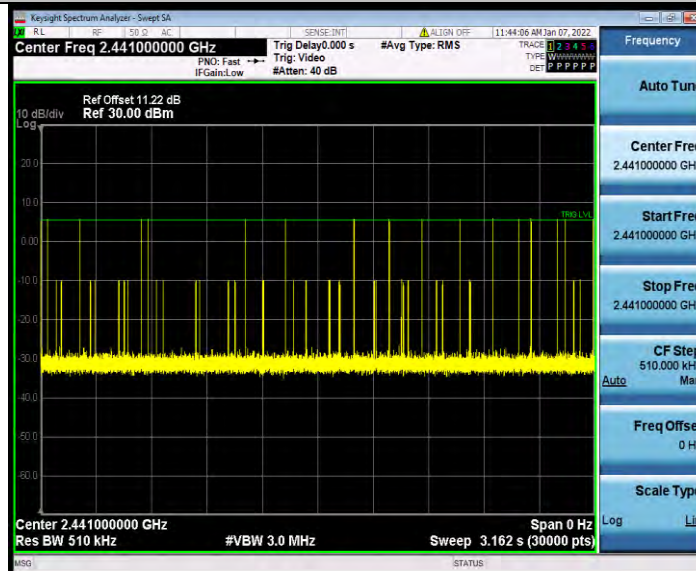

2DH3_Ant1_Hop

BV 7Layers Communications Technology (Shenzhen) Co. Ltd

No.B102, Dazu Chuangxin Mansion, North of Beihuan Avenue, North Area, Hi-Tech Industrial Park, Nanshan District, Shenzhen, Guangdong, China

Tel: +86 755 8869 6566
Fax: +86 755 8869 6577
Email: customerservice.sw@bureauveritas.com