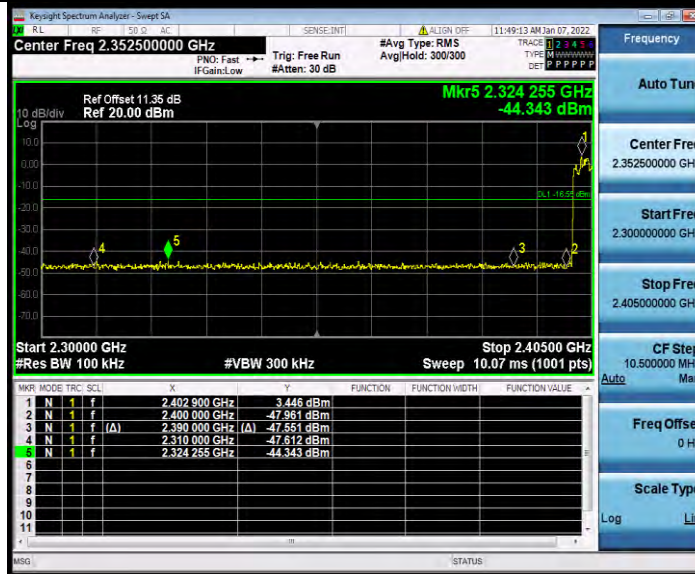

BUREAU VERITAS

Test Report No.: W7L-P21120037RF01

3DH5_Ant1_Low_Hop_2402