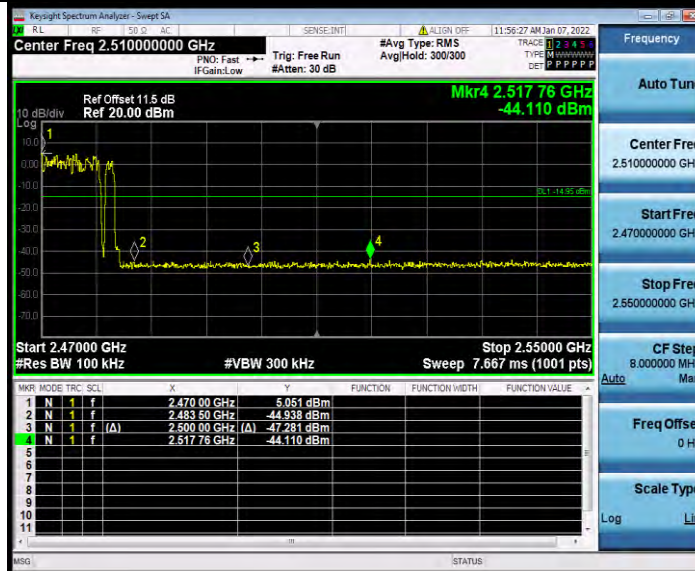

3DH5_Ant1_High_Hop_2480