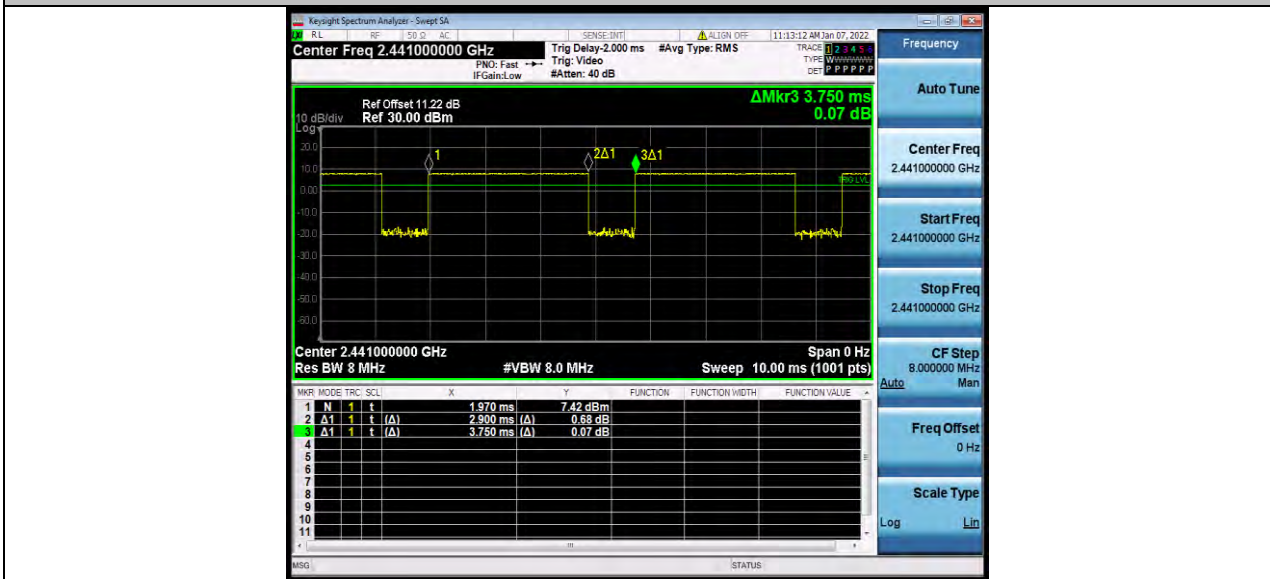

DH5_Ant1_2441