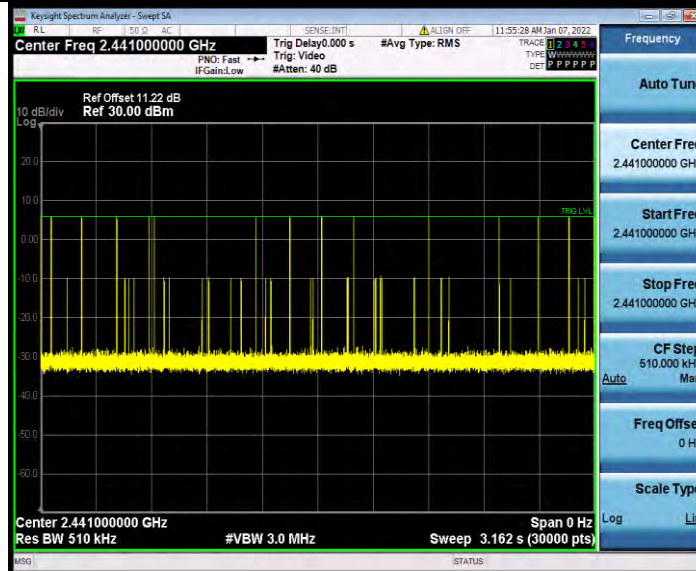

# Test Report No.: W7L-P21120037RF01

3DH3\_Ant1\_Hop

3DH3\_Ant1\_Hop

BV 7Layers Communications Technology (Shenzhen) Co. Ltd

No.B102, Dazu Chuangxin Mansion, North of Beihuan Avenue, North Area, Hi-Tech Industrial Park, Nanshan District, Shenzhen, Guangdong, China