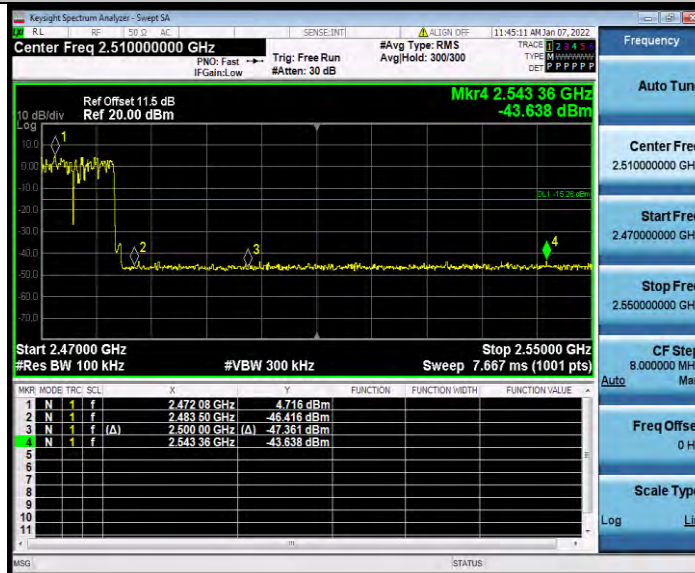

# Test Report No.: W7L-P21120037RF01

2DH5\_Ant1\_Low\_Hop\_2402

2DH5\_Ant1\_High\_Hop\_2480

BUREAU VERITAS