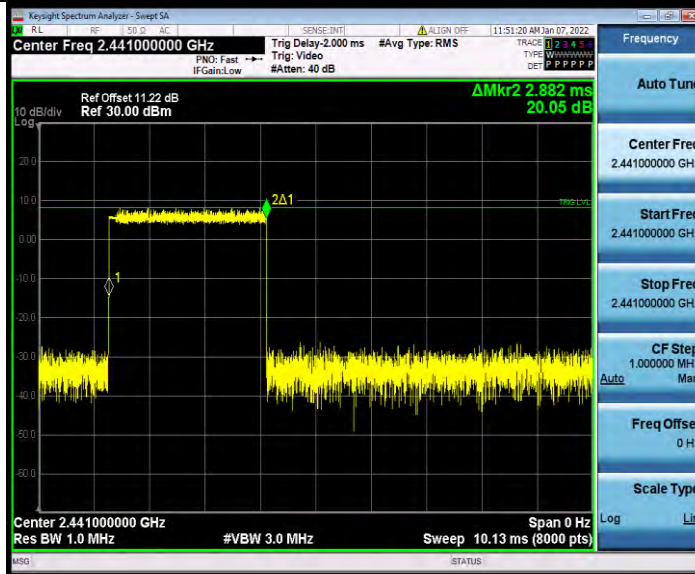

BUREAU VERITAS

Test Report No.: W7L-P21120037RF01

3DH5_Ant1_Hop