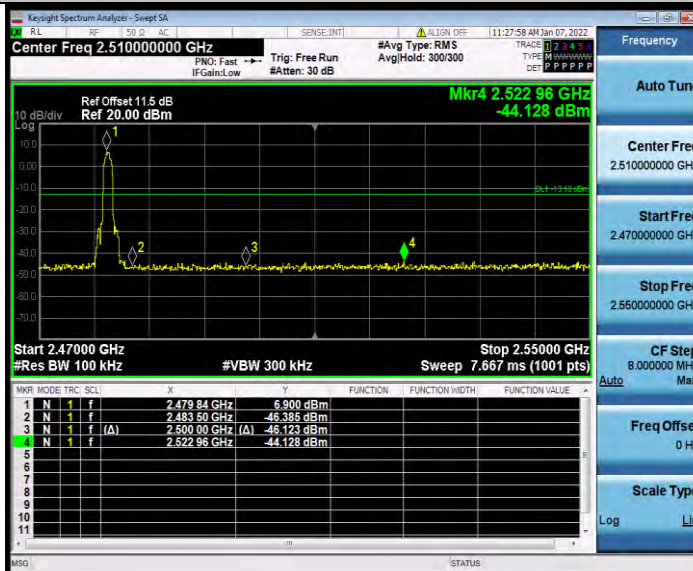

3DH5_Ant1_High_2480