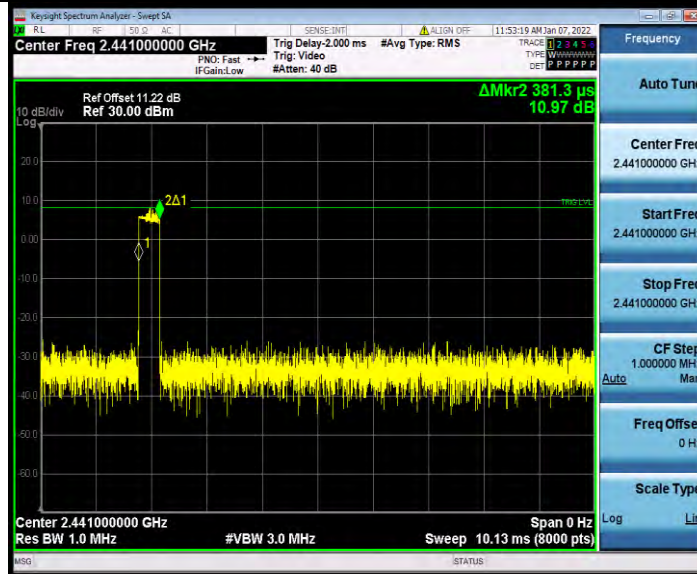

BUREAU VERITAS

Test Report No.: W7L-P21120037RF01

3DH1_Ant1_Hop