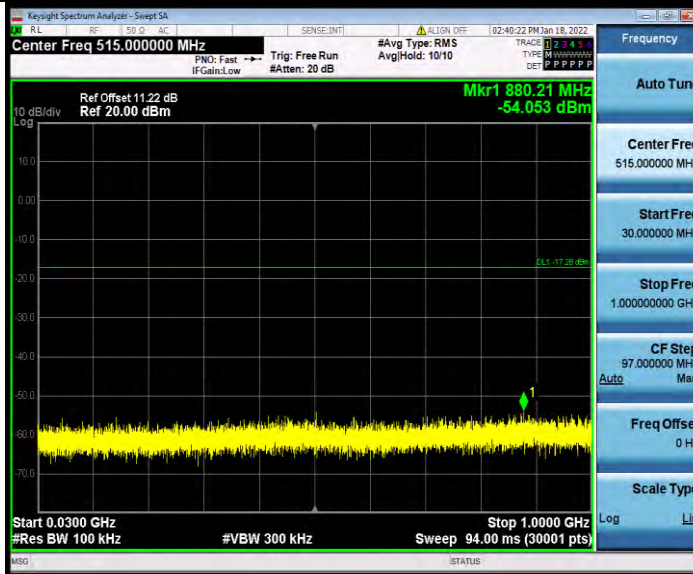

BUREAU VERITAS

Test Report No.: W7L-P21120037RF01

3DH5_Ant1_2441_30~1000