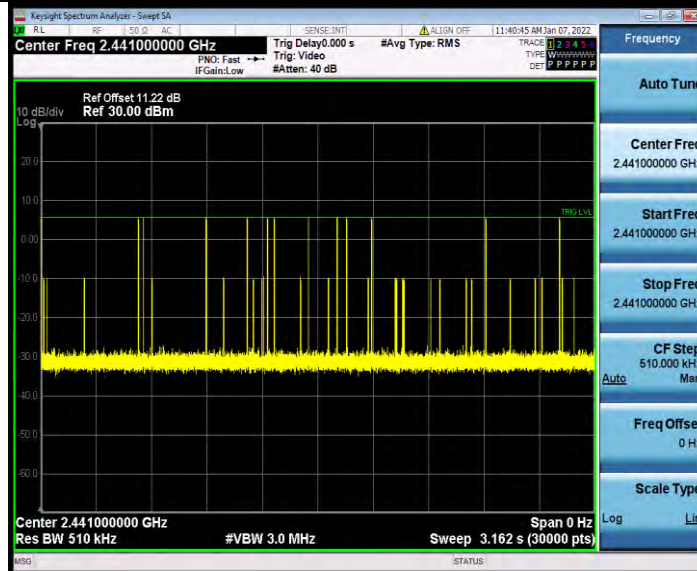

# Test Report No.: W7L-P21120037RF01

2DH5\_Ant1\_Hop

2DH5\_Ant1\_Hop

BV 7Layers Communications Technology (Shenzhen) Co. Ltd

No.B102, Dazu Chuangxin Mansion, North of Beihuan Avenue, North Area, Hi-Tech Industrial Park, Nanshan District, Shenzhen, Guangdong, China