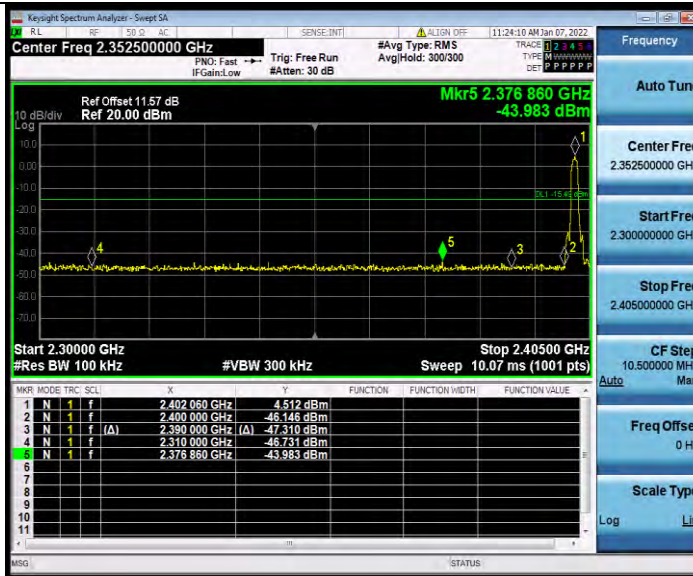

BUREAU VERITAS

Test Report No.: W7L-P21120037RF01

3DH5_Ant1_Low_2402