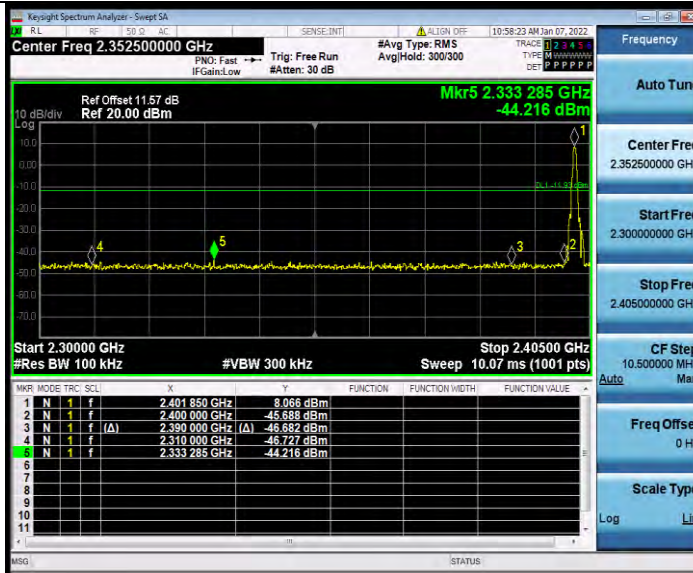

BUREAU VERITAS

Test Report No.: W7L-P21120037RF01

TEST GRAPHS

DH5_Ant1_Low_2402