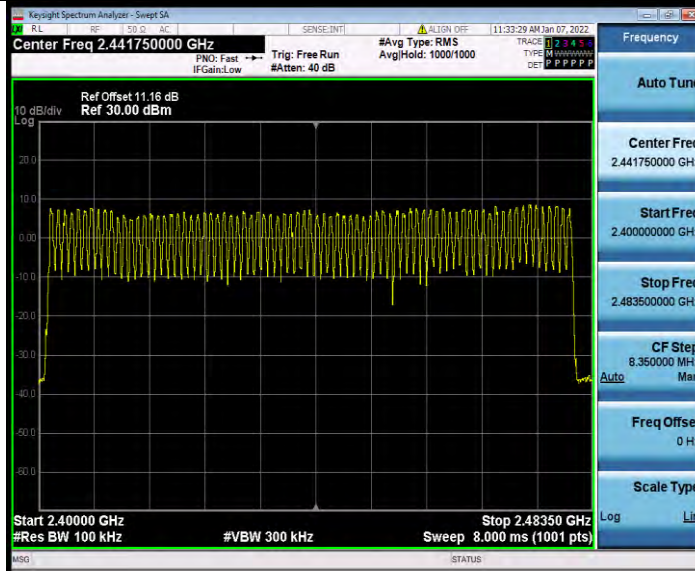

BUREAU VERITAS

Test Report No.: W7L-P21120037RF01

TEST GRAPHS

DH5_Ant1_Hop