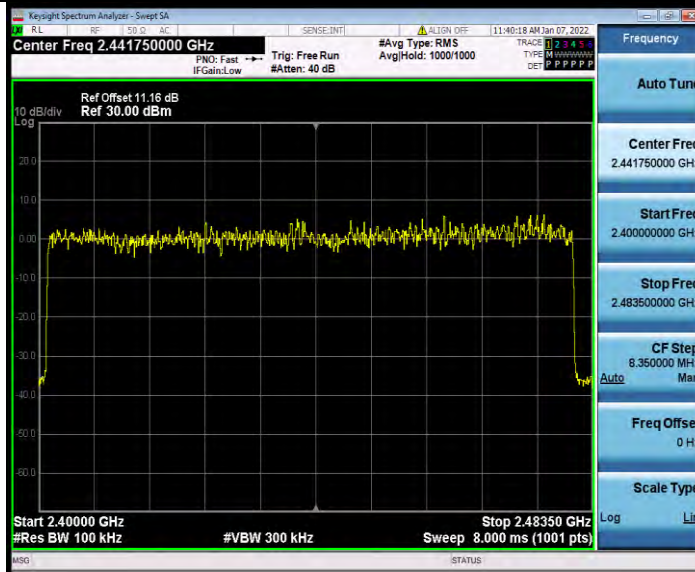

2DH5_Ant1_Hop