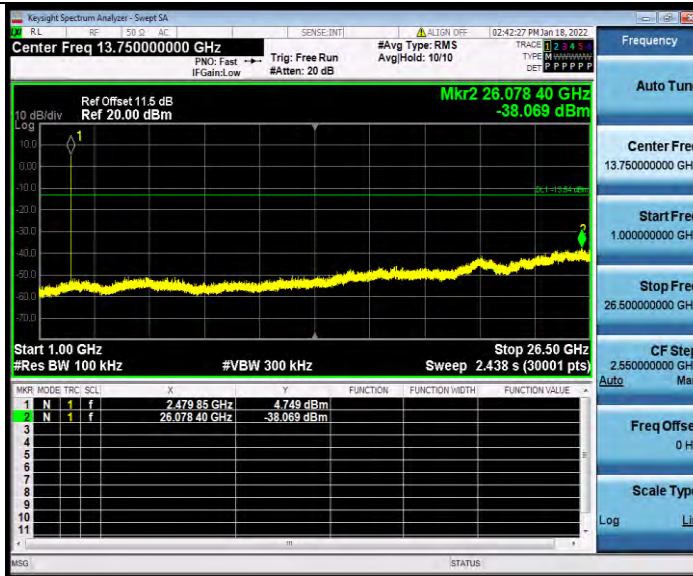

BUREAU VERITAS

Test Report No.: W7L-P21120037RF01

3DH5_Ant1_2480_1000~26500

BV 7Layers Communications Technology (Shenzhen) Co. Ltd

No.B102, Dazu Chuangxin Mansion, North of Beihuan Avenue, North Area, Hi-Tech Industrial Park, Nanshan District, Shenzhen, Guangdong, China

Tel: +86 755 8869 6566
Fax: +86 755 8869 6577
Email: customerservice.sw@bureauveritas.com