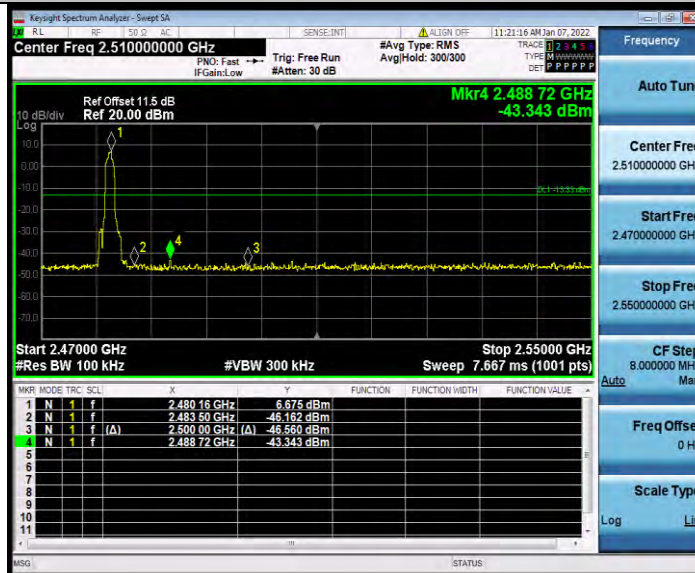

2DH5_Ant1_High_2480

BV 7Layers Communications Technology (Shenzhen) Co. Ltd

No.B102, Dazu Chuangxin Mansion, North of Beihuan Avenue, North Area, Hi-Tech Industrial Park, Nanshan District, Shenzhen, Guangdong, China

Tel: +86 755 8869 6566
Fax: +86 755 8869 6577
Email: customerservice.sw@bureauveritas.com