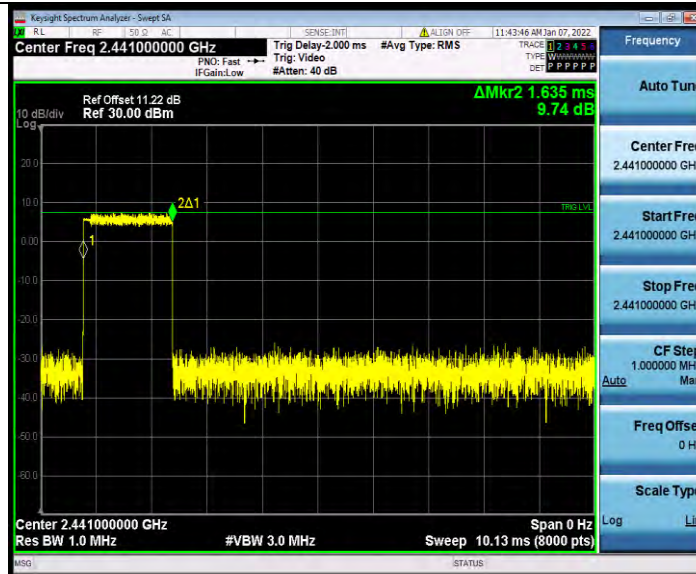

BUREAU VERITAS

Test Report No.: W7L-P21120037RF01

2DH3_Ant1_Hop