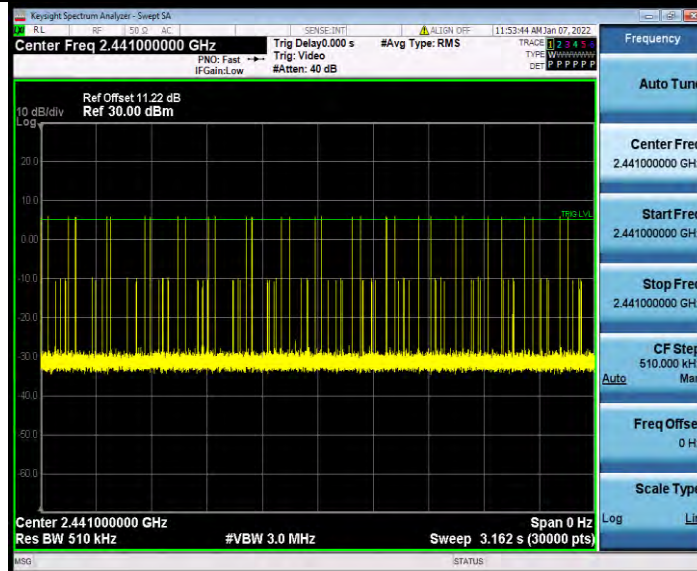

# Test Report No.: W7L-P21120037RF01

3DH1\_Ant1\_Hop

3DH1\_Ant1\_Hop

BV 7Layers Communications Technology (Shenzhen) Co. Ltd

No.B102, Dazu Chuangxin Mansion, North of Beihuan Avenue, North Area, Hi-Tech Industrial Park, Nanshan District, Shenzhen, Guangdong, China