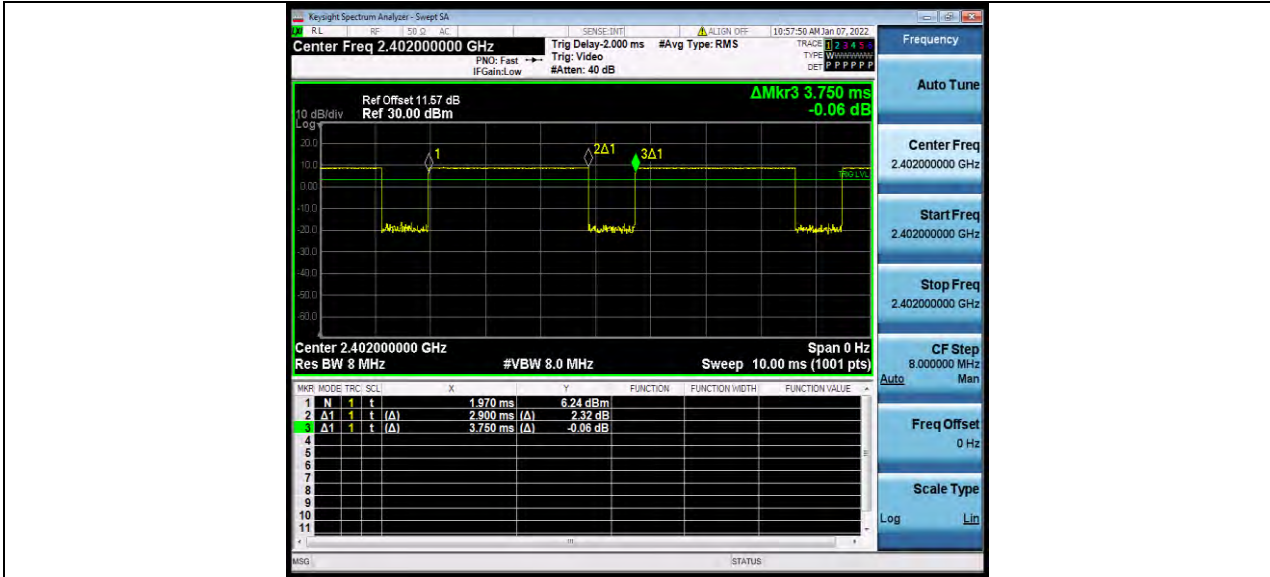

BUREAU
VERITAS

Test Report No.: W7L-P21120037RF01

TEST GRAPHS

DH5_Ant1_2402