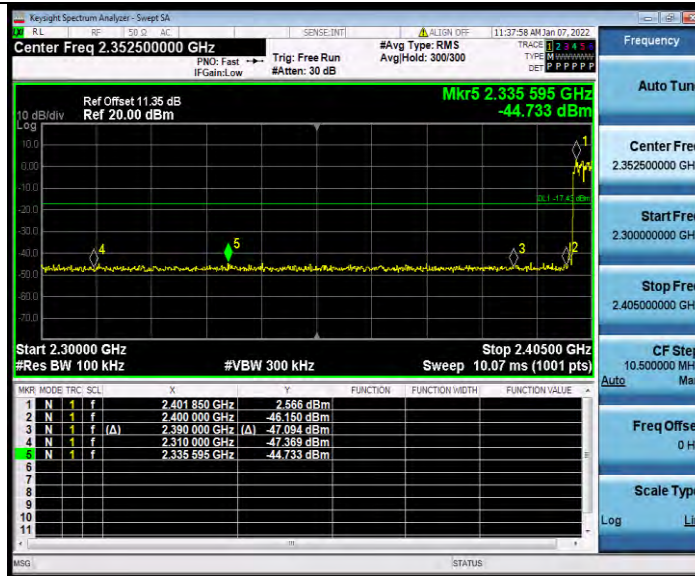

BUREAU VERITAS

Test Report No.: W7L-P21120037RF01

2DH5_Ant1_Low_Hop_2402