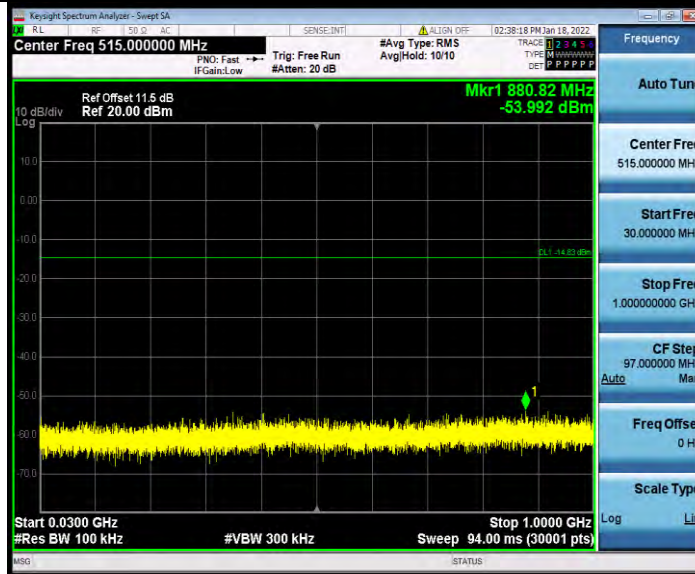

BUREAU VERITAS

Test Report No.: W7L-P21120037RF01

2DH5_Ant1_2480_30~1000