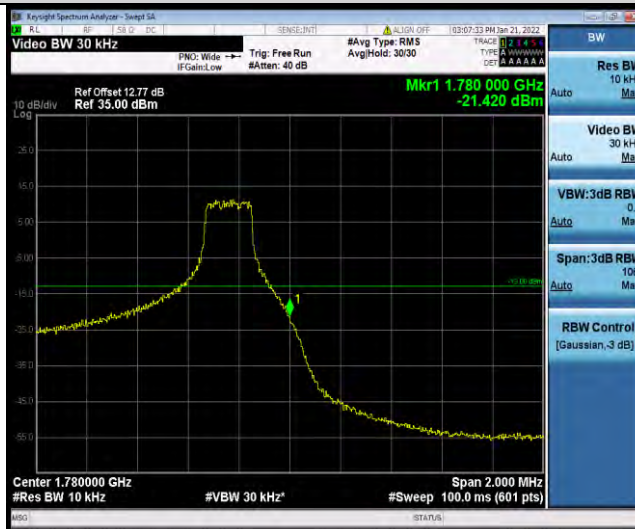

Band66-1.4MHz-64QAM-132665-6RB#0

Band66-3MHz-64QAM-131987-1RB#0

BUREAU VERITAS

Test Report No.: W7L-P21120037RF05

Band66-3MHz-64QAM-131987-15RB#0

Band66-3MHz-64QAM-132657-1RB#14

Band66-3MHz-64QAM-132657-15RB#0