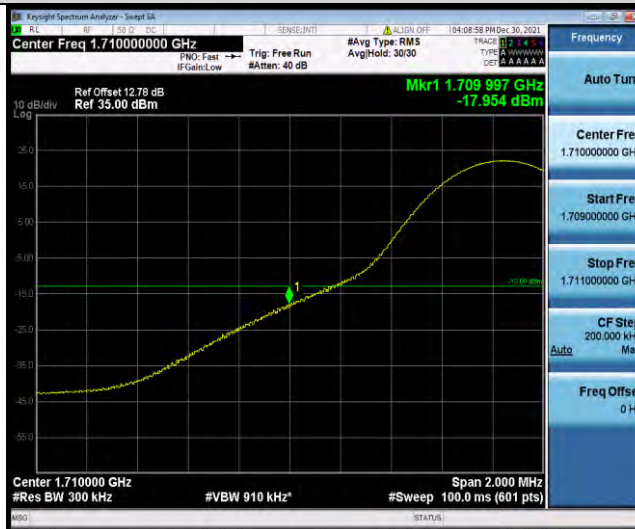

Band66-15MHz-QPSK-132047-75RB#0

Band66-15MHz-QPSK-132597-1RB#74

BUREAU VERITAS

Test Report No.: W7L-P21120037RF05

Band66-15MHz-QPSK-132597-75RB#0

Band66-15MHz-16QAM-132047-1RB#0

Band66-15MHz-16QAM-132047-75RB#0