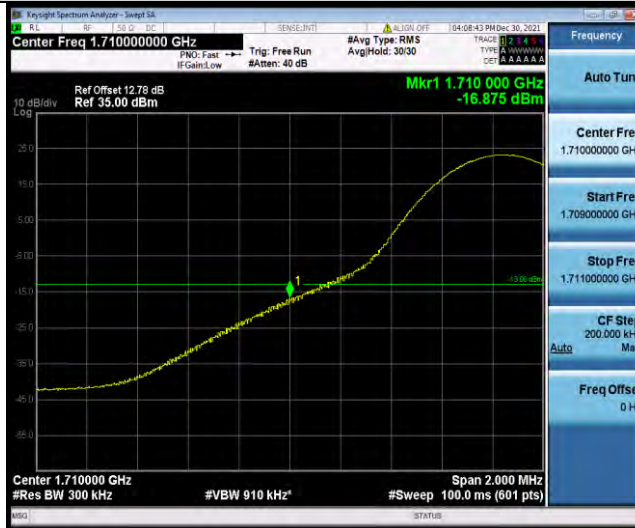

BUREAU VERITAS

Test Report No.: W7L-P21120037RF05

Band66-10MHz-16QAM-132022-50RB#0

Band66-10MHz-16QAM-132622-1RB#49

Band66-10MHz-16QAM-132622-50RB#0

BUREAU VERITAS

Test Report No.: W7L-P21120037RF05

Band66-15MHz-QPSK-132047-1RB#0