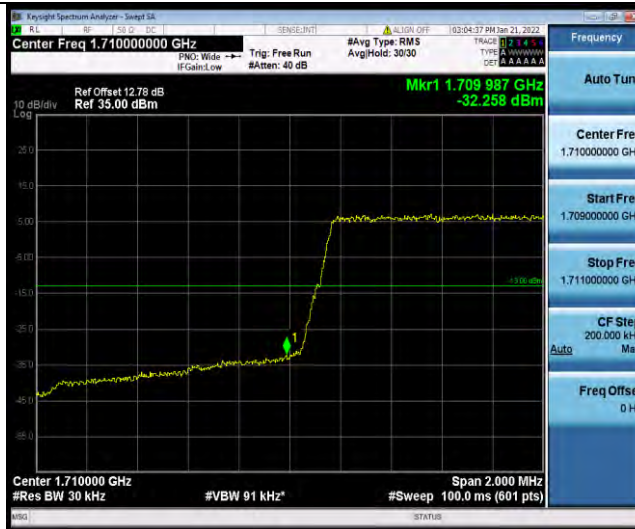

BUREAU VERITAS

Test Report No.: W7L-P21120037RF05

Band66-20MHz-16QAM-132572-100RB#0

Band66-1.4MHz-64QAM-131979-1RB#0

Band66-1.4MHz-64QAM-131979-6RB#0

BUREAU VERITAS

Test Report No.: W7L-P21120037RF05

Band66-1.4MHz-64QAM-132665-1RB#5