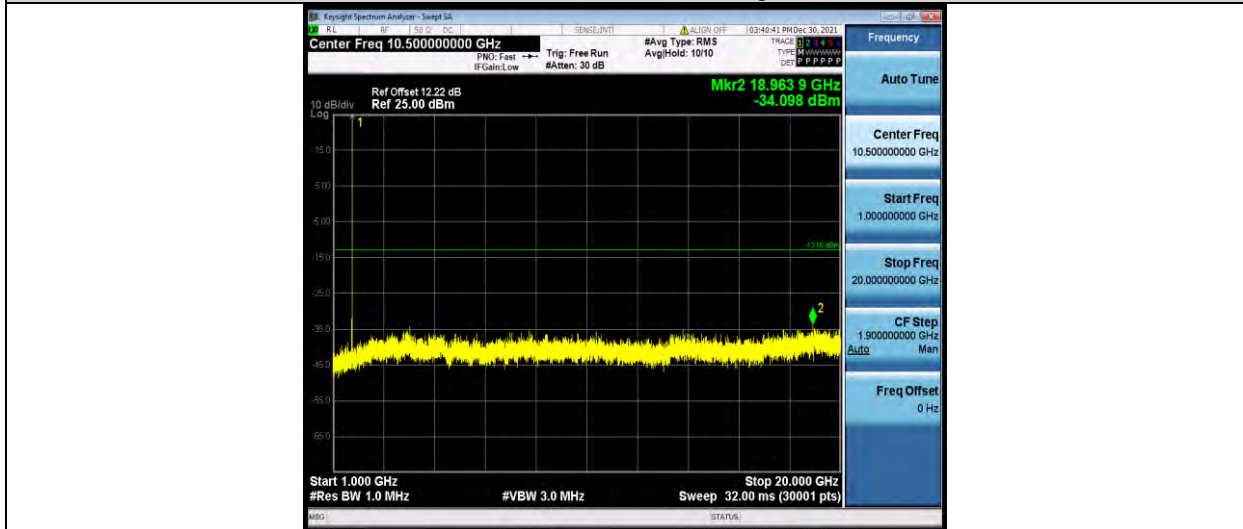

BUREAU VERITAS

Test Report No.: W7L-P21120037RF05

Band66-5MHz-16QAM-131997-1RB#0-Range1:30~1000MHz

Band66-5MHz-16QAM-131997-1RB#0-Range2:1000~20000MHz

Band66-5MHz-16QAM-132322-1RB#0-Range1:30~1000MHz

BUREAU VERITAS