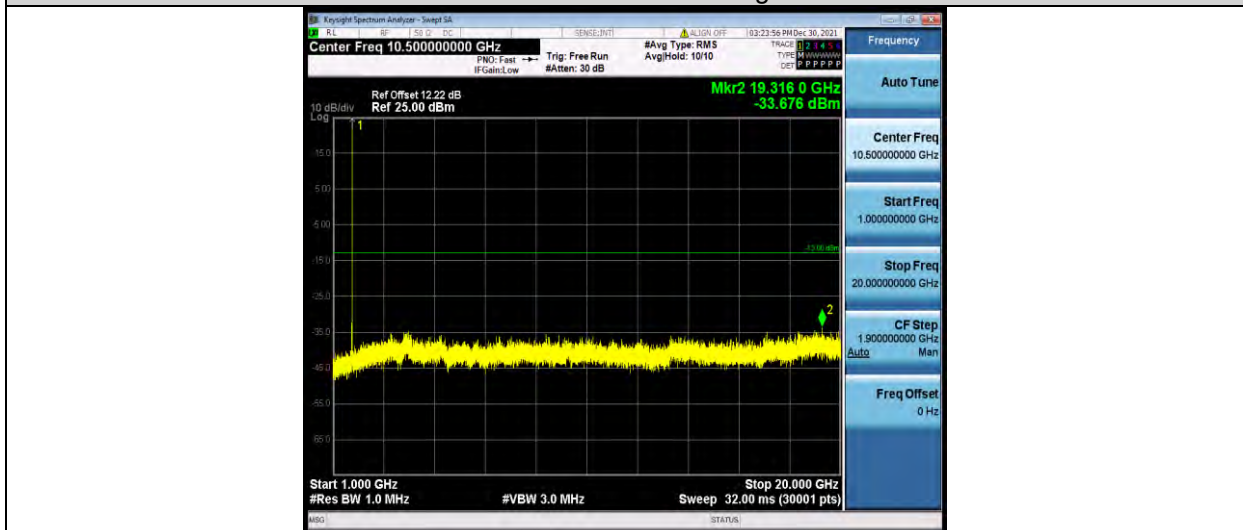

Band66-3MHz-16QAM-132322-1RB#0-Range1:30~1000MHz