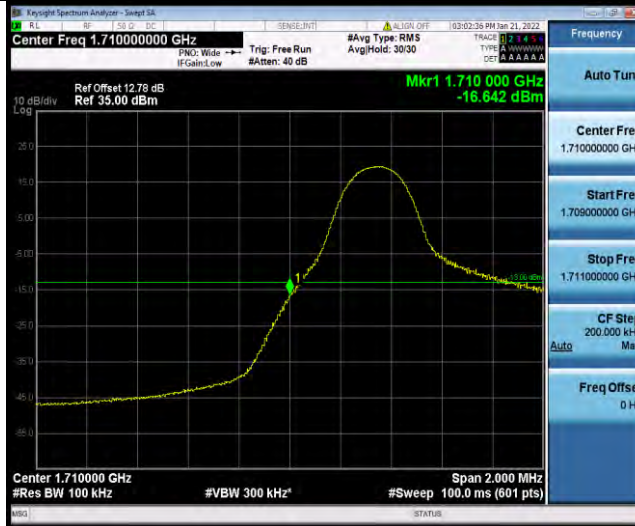

Band66-5MHz-64QAM-131997-25RB#0