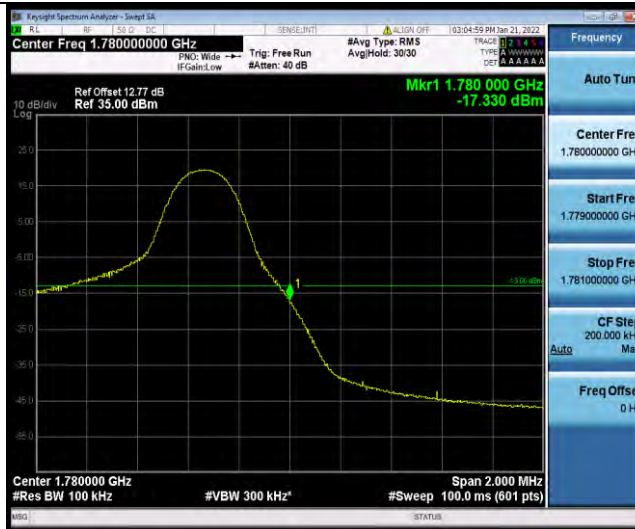

BUREAU VERITAS

Test Report No.: W7L-P21120037RF05

Band66-5MHz-64QAM-131997-1RB#0

Band66-5MHz-64QAM-131997-25RB#0

Band66-5MHz-64QAM-132647-1RB#24

BUREAU VERITAS

Test Report No.: W7L-P21120037RF05

Band66-5MHz-64QAM-132647-25RB#0