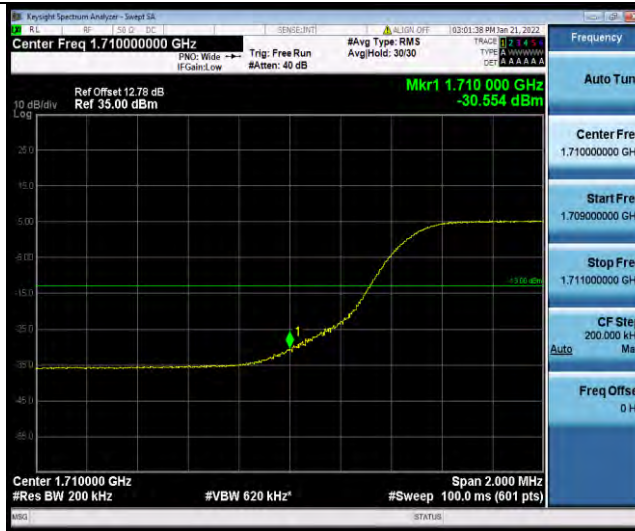

Band66-10MHz-64QAM-132022-1RB#0

Band66-10MHz-64QAM-132022-50RB#0

BUREAU VERITAS

Test Report No.: W7L-P21120037RF05

Band66-10MHz-64QAM-132622-1RB#49

Band66-10MHz-64QAM-132622-50RB#0

Band66-15MHz-64QAM-132047-1RB#0