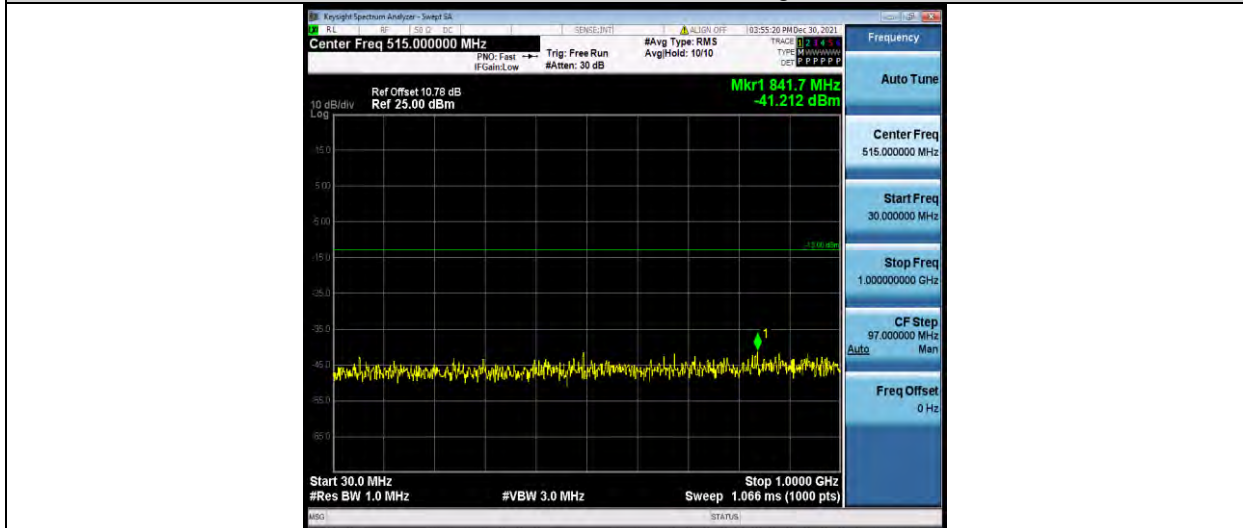

Band66-10MHz-QPSK-132022-1RB#0-Range2:1000~20000MHz