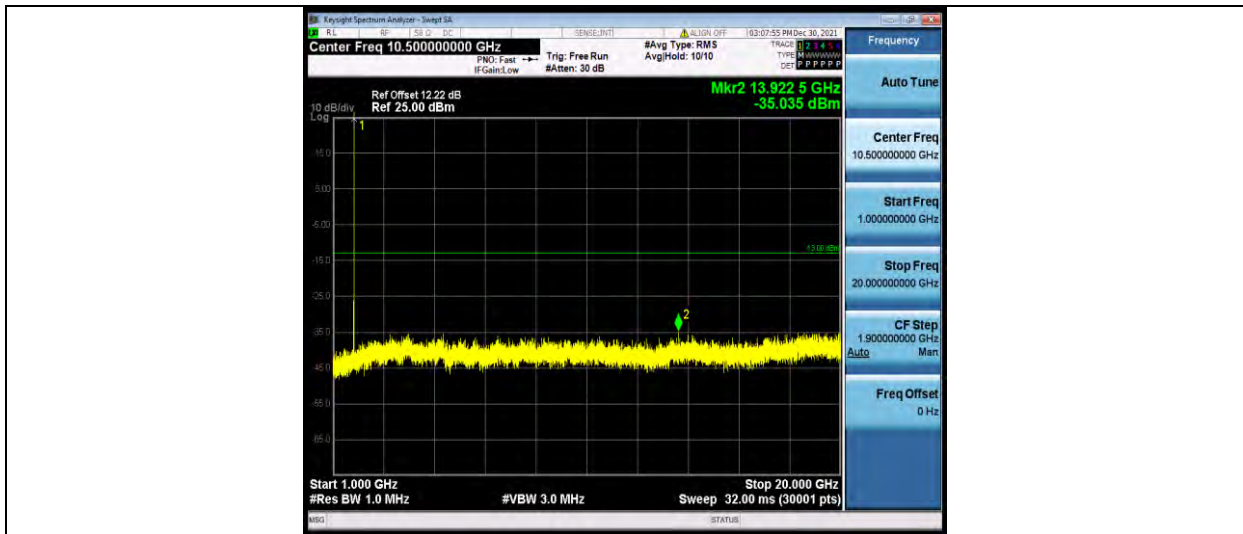

BUREAU VERITAS

Test Report No.: W7L-P21120037RF05

Band66-1.4MHz-16QAM-131979-1RB#0-Range1:30~1000MHz