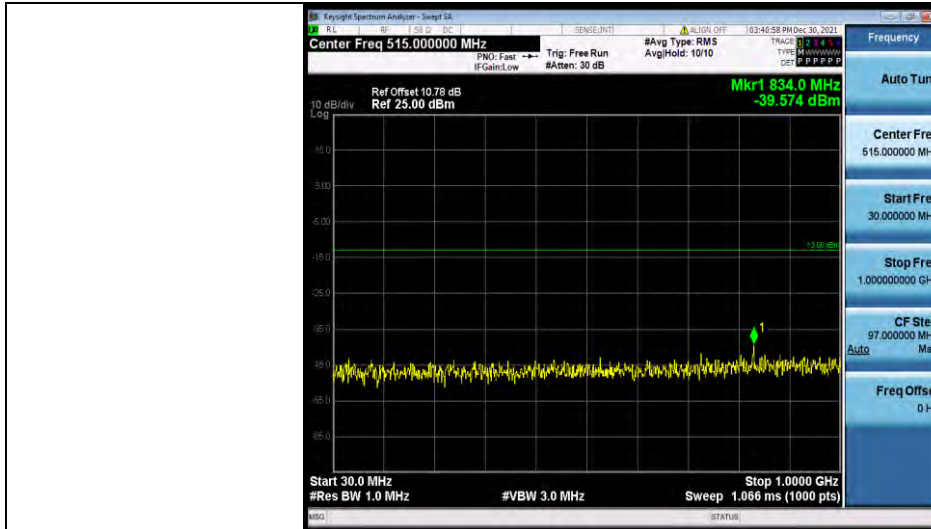

Test Report No.: W7L-P21120037RF05

Band66-5MHz-QPSK-132322-1RB#0-Range2:1000~20000MHz