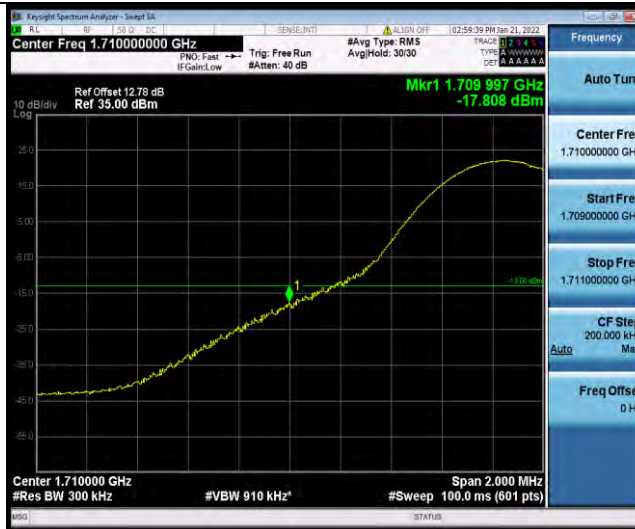

BUREAU VERITAS

Test Report No.: W7L-P21120037RF05

Band66-15MHz-64QAM-132047-75RB#0