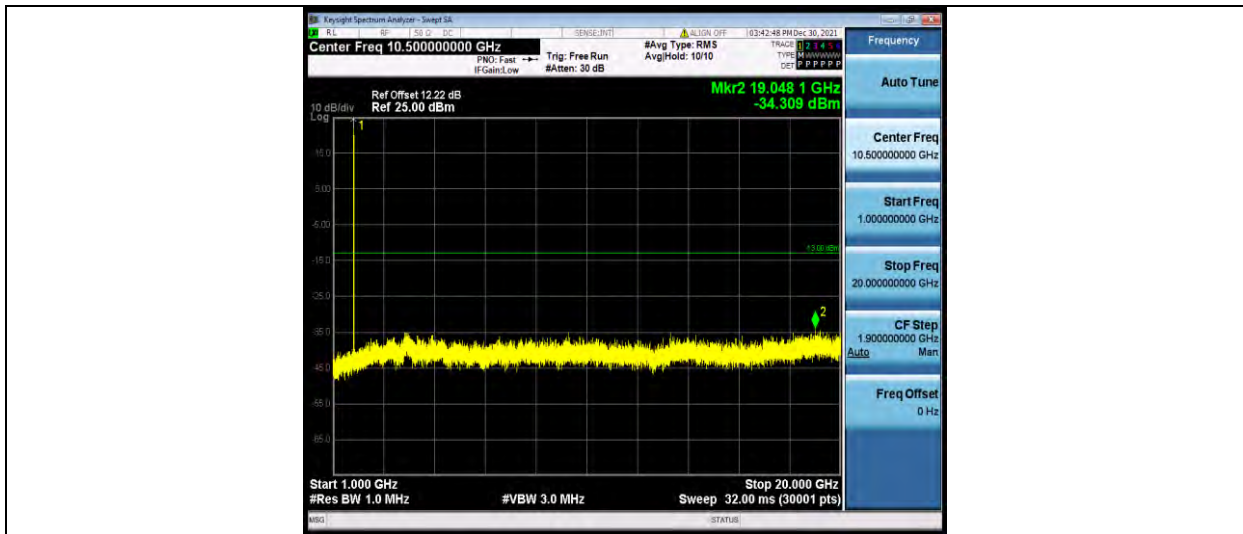

Test Report No.: W7L-P21120037RF05

Band66-5MHz-16QAM-132322-1RB#0-Range2:1000~20000MHz

Band66-5MHz-16QAM-132647-1RB#0-Range1:30~1000MHz

Band66-5MHz-16QAM-132647-1RB#0-Range2:1000~20000MHz

BUREAU VERITAS

Test Report No.: W7L-P21120037RF05