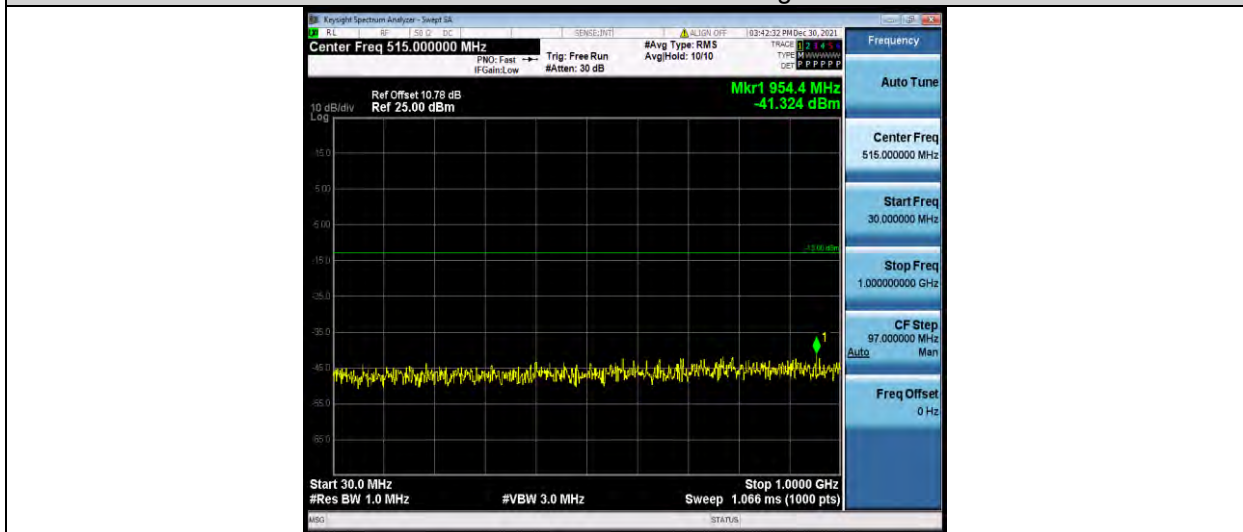

Band66-5MHz-16QAM-132647-1RB#0-Range2:1000~20000MHz