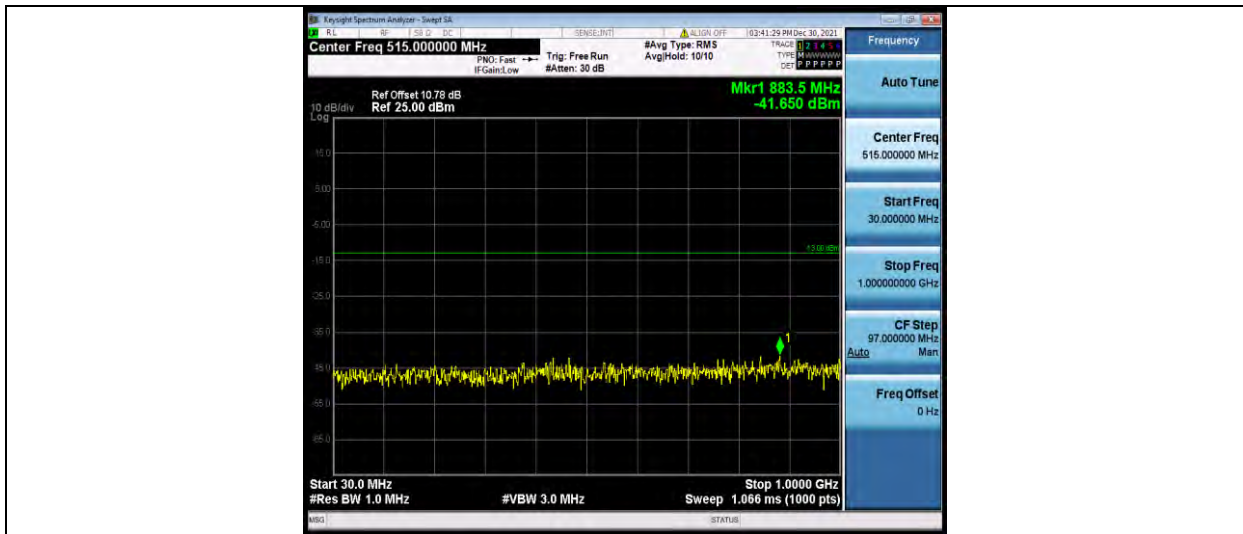

BUREAU VERITAS

Test Report No.: W7L-P21120037RF05

Band66-5MHz-16QAM-132322-1RB#0-Range2:1000~20000MHz