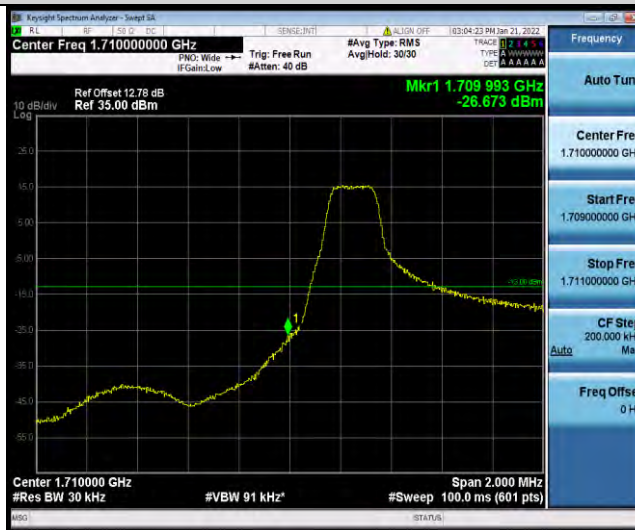

BUREAU VERITAS

Test Report No.: W7L-P21120037RF05

Band66-20MHz-16QAM-132572-100RB#0

Band66-1.4MHz-64QAM-131979-1RB#0

Band66-1.4MHz-64QAM-131979-6RB#0

BUREAU VERITAS

Test Report No.: W7L-P21120037RF05

Band66-1.4MHz-64QAM-132665-1RB#5