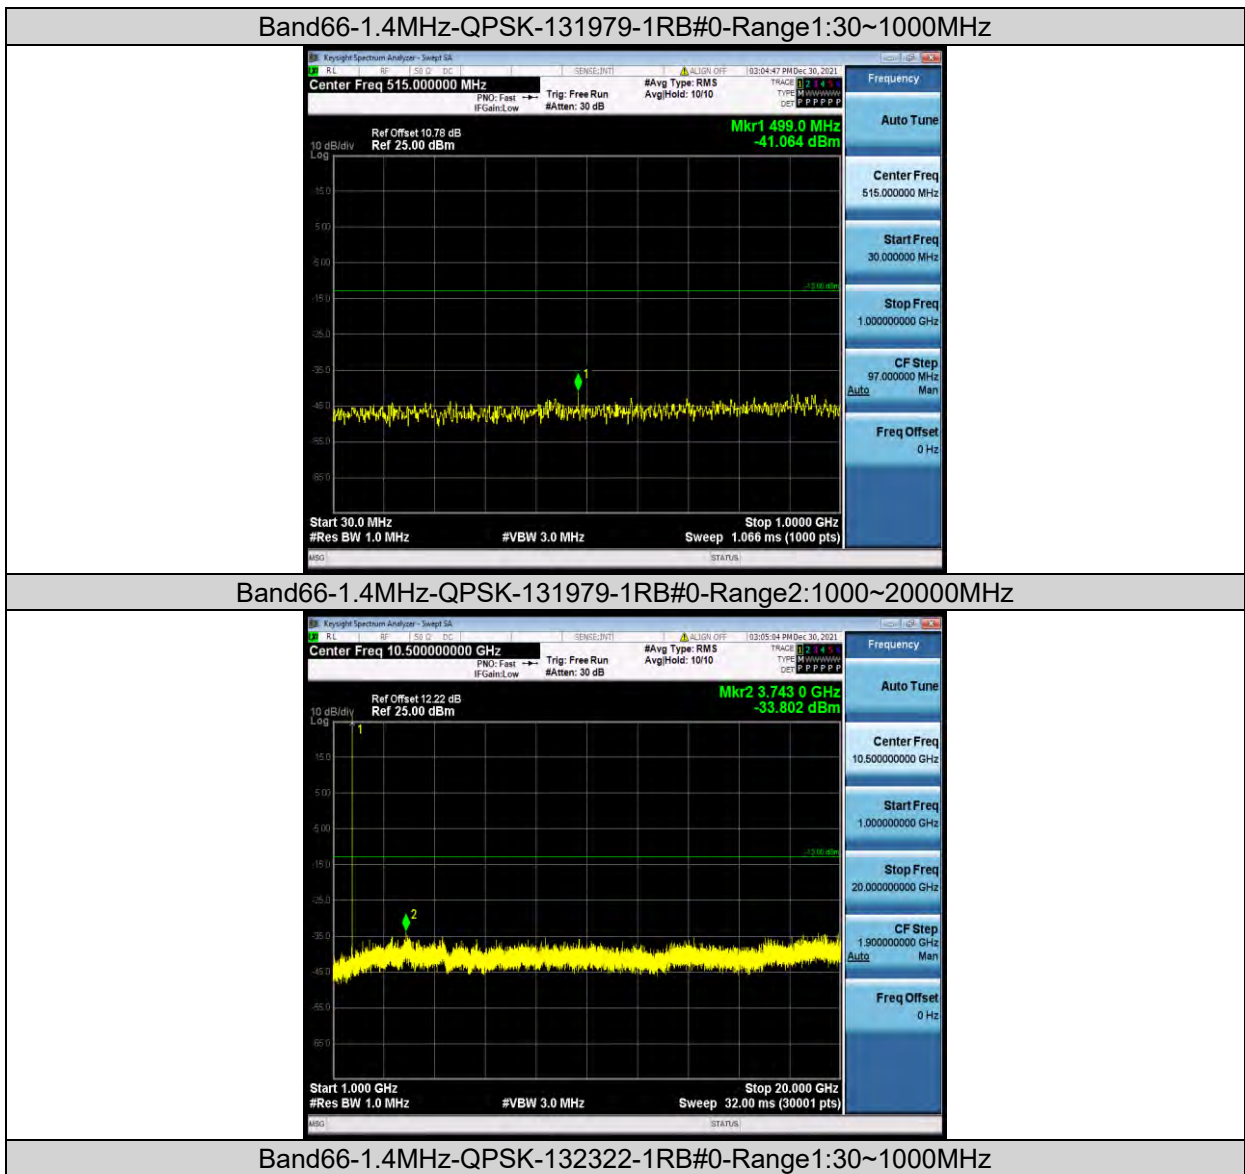

BUREAU
VERITAS

Test Report No.: W7L-P21120037RF05

Band66	15MHz	64QAM	132047	1RB#0	Range2:1000~20000MHz	-34.76	PASS
Band66	15MHz	64QAM	132322	1RB#0	Range1:30~1000MHz	-30.81	PASS
Band66	15MHz	64QAM	132322	1RB#0	Range2:1000~20000MHz	-34.06	PASS
Band66	15MHz	64QAM	132597	1RB#0	Range1:30~1000MHz	-31.4	PASS
Band66	15MHz	64QAM	132597	1RB#0	Range2:1000~20000MHz	-33.63	PASS
Band66	20MHz	64QAM	132072	1RB#0	Range1:30~1000MHz	-32.33	PASS
Band66	20MHz	64QAM	132072	1RB#0	Range2:1000~20000MHz	-33.71	PASS
Band66	20MHz	64QAM	132322	1RB#0	Range1:30~1000MHz	-31.18	PASS
Band66	20MHz	64QAM	132322	1RB#0	Range2:1000~20000MHz	-34.49	PASS
Band66	20MHz	64QAM	132572	1RB#0	Range1:30~1000MHz	-31.78	PASS
Band66	20MHz	64QAM	132572	1RB#0	Range2:1000~20000MHz	-34.23	PASS

Test Graphs