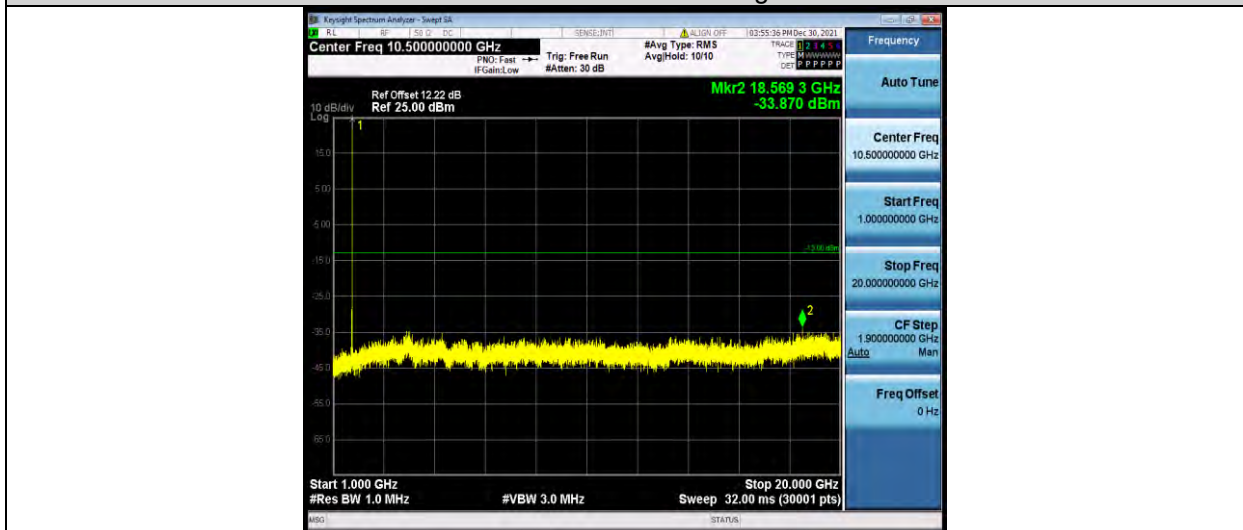

Band66-10MHz-QPSK-132322-1RB#0-Range1:30~1000MHz