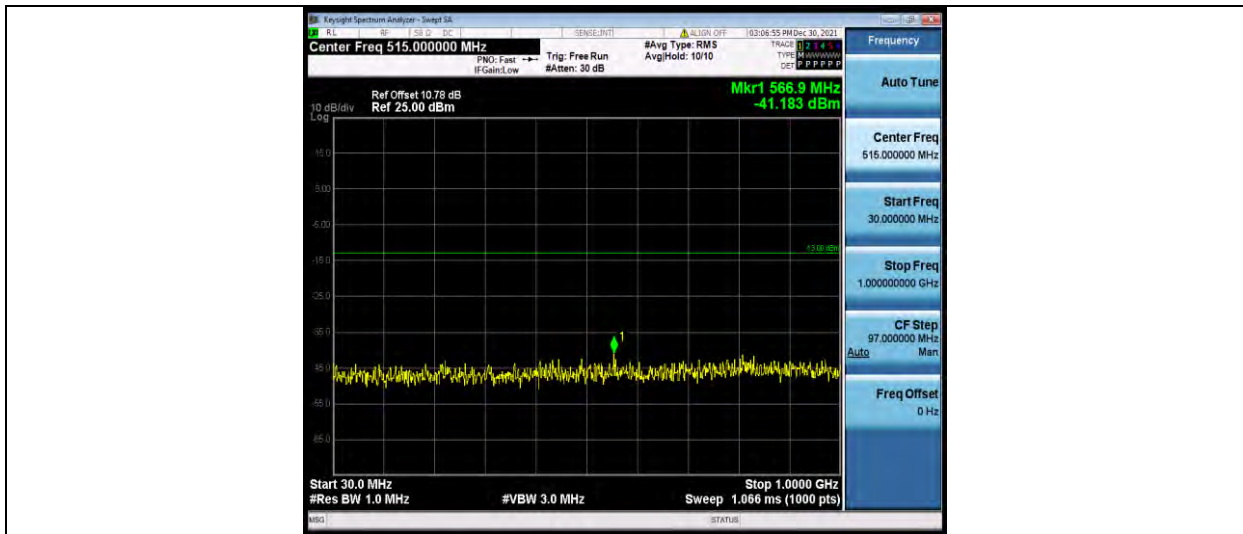

BUREAU VERITAS

Test Report No.: W7L-P21120037RF05

Band66-1.4MHz-16QAM-132322-1RB#0-Range2:1000~20000MHz