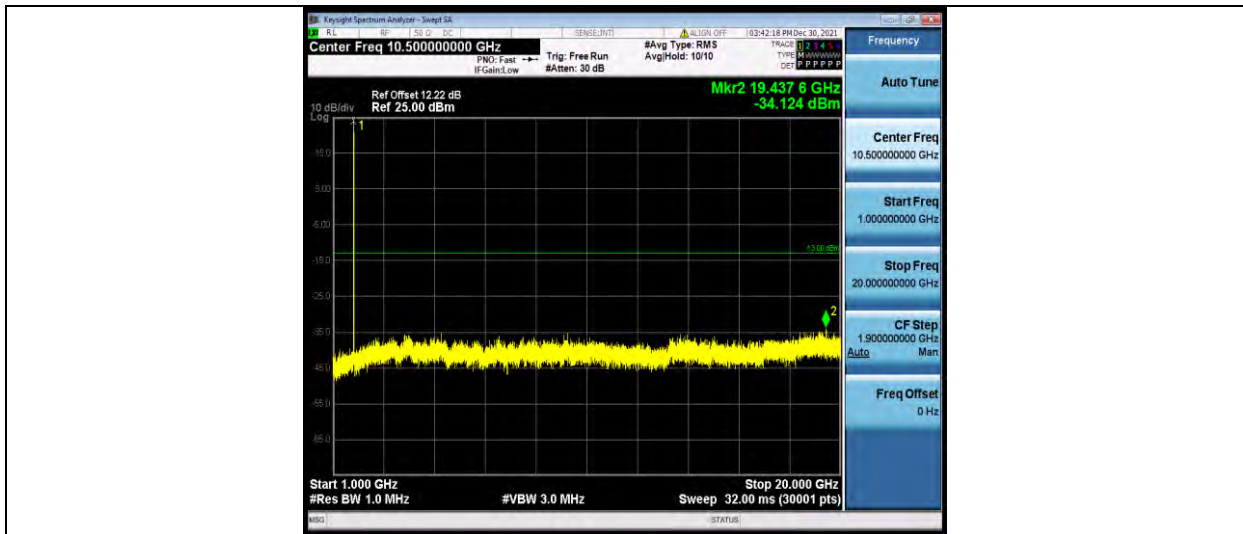

BUREAU VERITAS

Test Report No.: W7L-P21120037RF05

Band66-5MHz-16QAM-131997-1RB#0-Range1:30~1000MHz