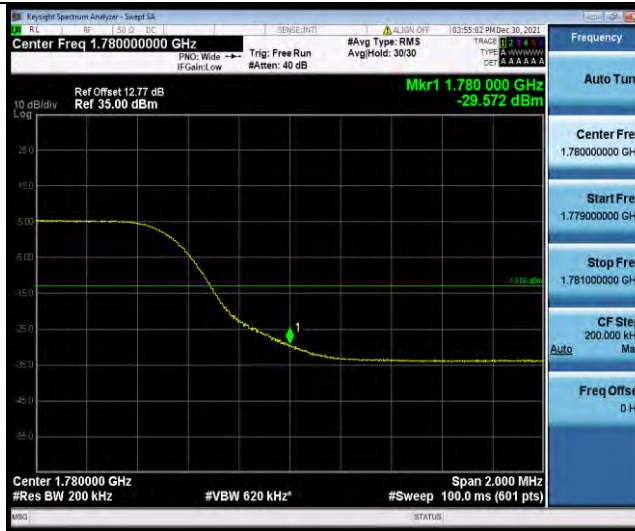

BUREAU VERITAS

Test Report No.: W7L-P21120037RF05

Band66-10MHz-16QAM-132022-50RB#0

Band66-10MHz-16QAM-132622-1RB#49

Band66-10MHz-16QAM-132622-50RB#0

BUREAU VERITAS

Test Report No.: W7L-P21120037RF05

Band66-15MHz-QPSK-132047-1RB#0