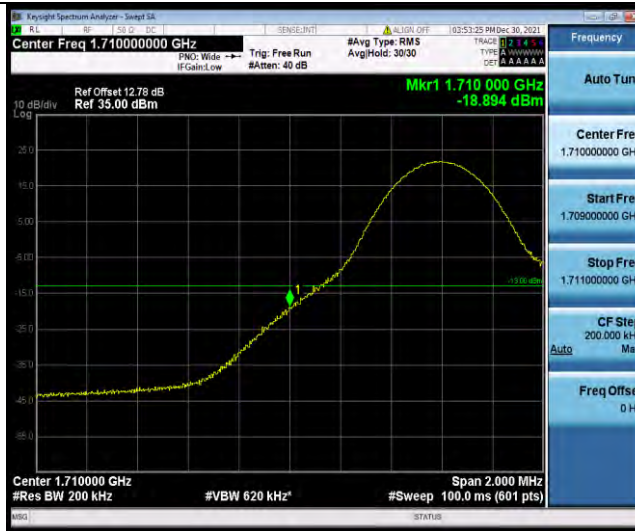

BUREAU VERITAS

Test Report No.: W7L-P21120037RF05

Band66-10MHz-16QAM-132022-50RB#0

Band66-10MHz-16QAM-132622-1RB#49

Band66-10MHz-16QAM-132622-50RB#0

BUREAU VERITAS

Test Report No.: W7L-P21120037RF05

Band66-15MHz-QPSK-132047-1RB#0