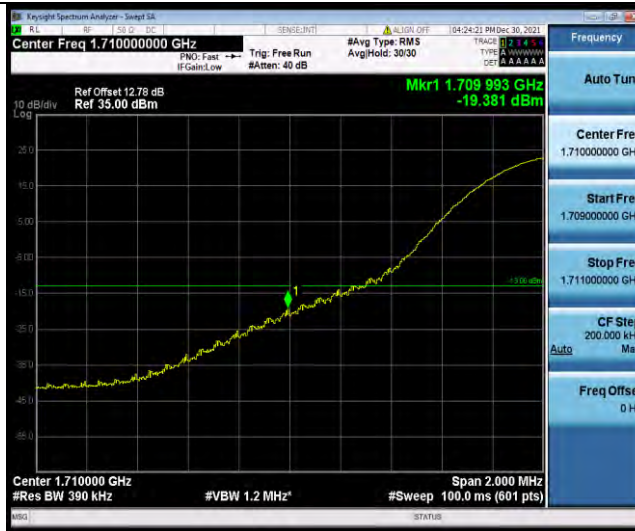

BUREAU VERITAS

Test Report No.: W7L-P21120037RF05

Band66-15MHz-16QAM-132597-1RB#74

Band66-15MHz-16QAM-132597-75RB#0

Band66-20MHz-QPSK-132072-1RB#0

BUREAU VERITAS

Test Report No.: W7L-P21120037RF05

Band66-20MHz-QPSK-132072-100RB#0