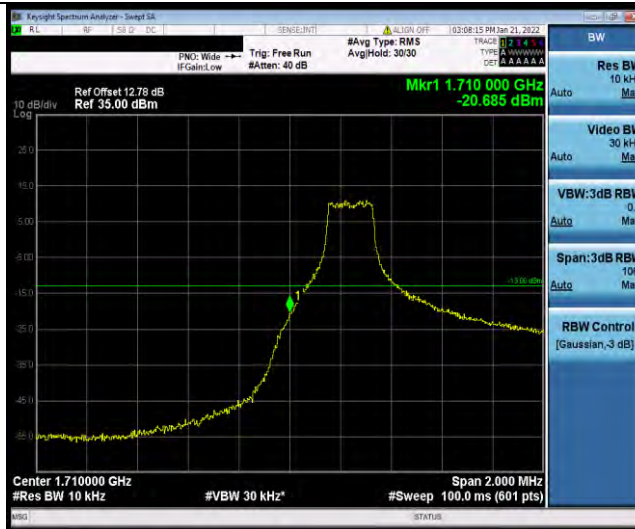

Band66-1.4MHz-64QAM-132665-6RB#0

Band66-3MHz-64QAM-131987-1RB#0

BUREAU VERITAS

Test Report No.: W7L-P21120037RF05

Band66-3MHz-64QAM-131987-15RB#0

Band66-3MHz-64QAM-132657-1RB#14

Band66-3MHz-64QAM-132657-15RB#0