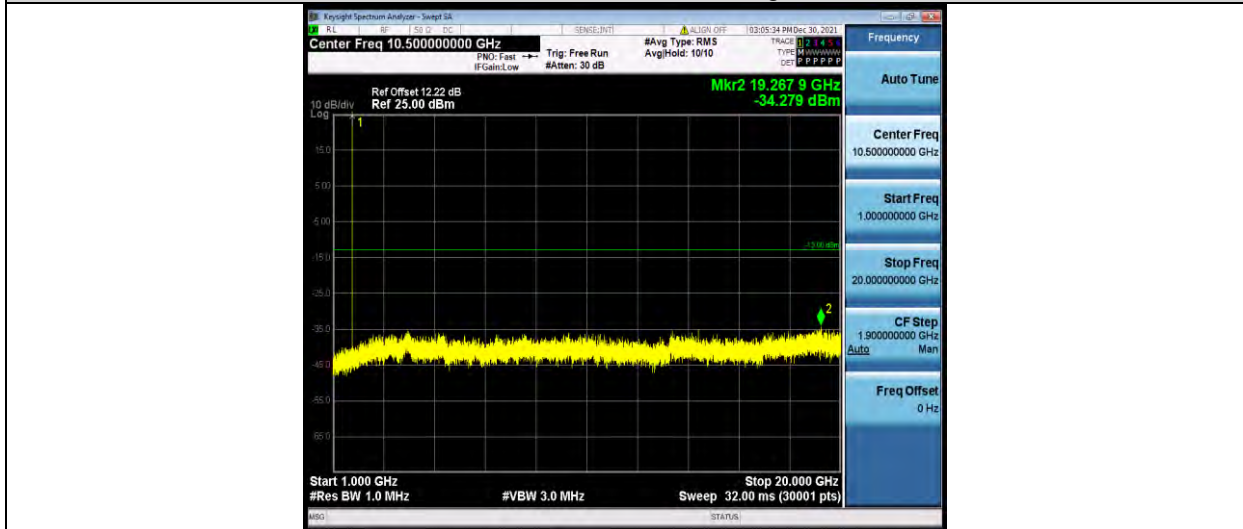

BUREAU VERITAS

Test Report No.: W7L-P21120037RF05

Band66-1.4MHz-16QAM-131979-1RB#0-Range1:30~1000MHz

Band66-1.4MHz-16QAM-131979-1RB#0-Range2:1000~2000MHz

Band66-1.4MHz-16QAM-132322-1RB#0-Range1:30~1000MHz