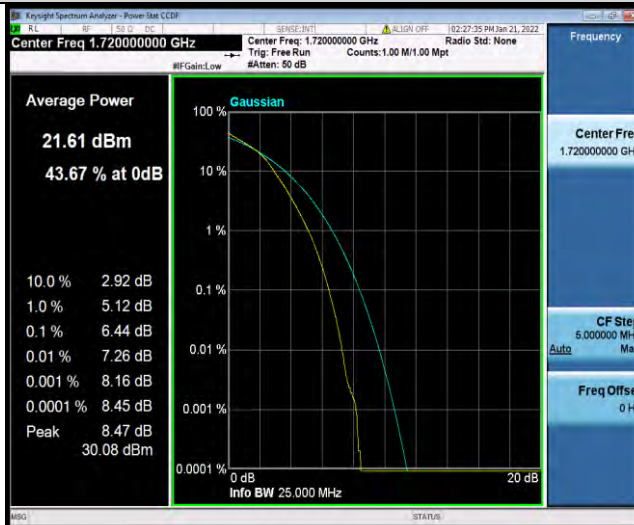

Band66-20MHz-64QAM-132322-1RB#0