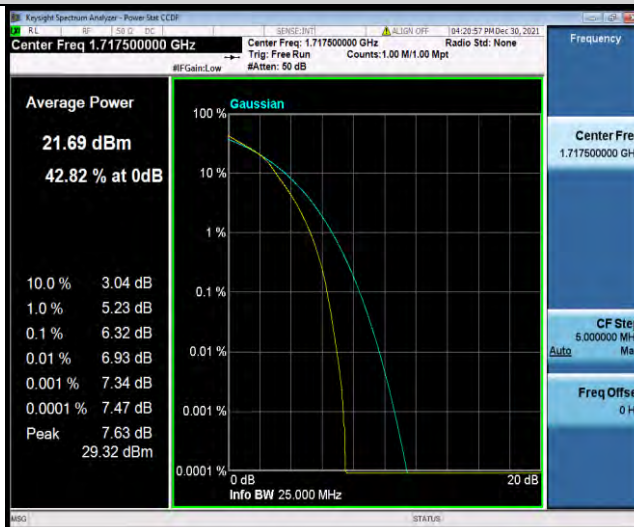

Band66-15MHz-QPSK-132322-75RB#0

Band66-15MHz-QPSK-132597-1RB#0

Band66-15MHz-QPSK-132597-75RB#0

BUREAU VERITAS

Test Report No.: W7L-P21120037RF05

Band66-15MHz-16QAM-132047-1RB#0

Band66-15MHz-16QAM-132047-75RB#0