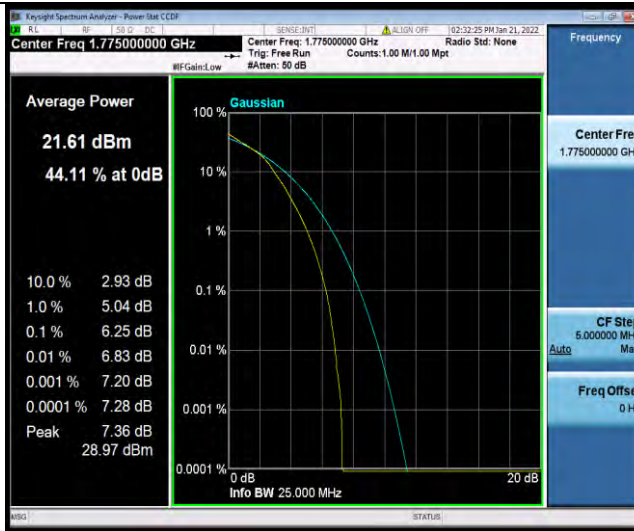

Band66-10MHz-64QAM-132322-1RB#0

BUREAU VERITAS

Test Report No.: W7L-P21120037RF05

Band66-10MHz-64QAM-132322-50RB#0

Band66-10MHz-64QAM-132622-1RB#0

Band66-10MHz-64QAM-132622-50RB#0

BUREAU VERITAS

Test Report No.: W7L-P21120037RF05