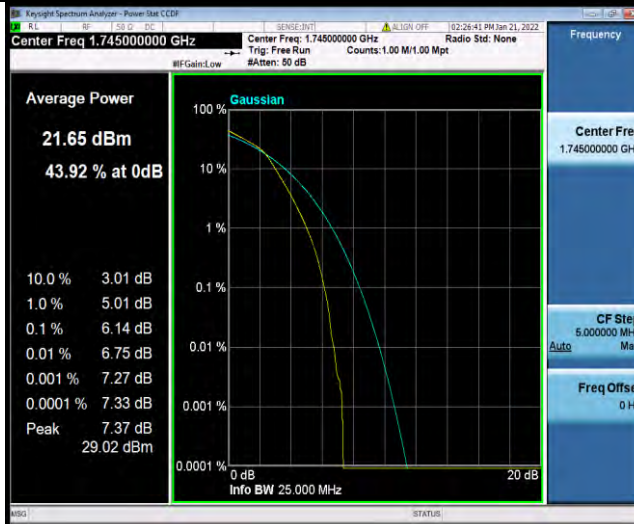

Band66-1.4MHz-64QAM-132322-6RB#0