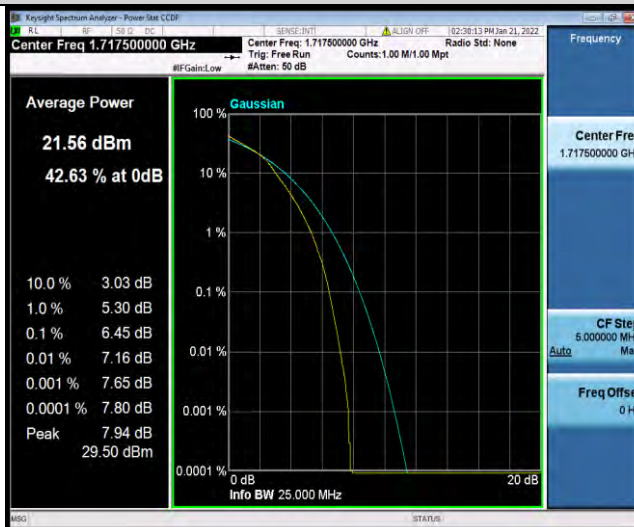

Band66-15MHz-64QAM-132322-1RB#0