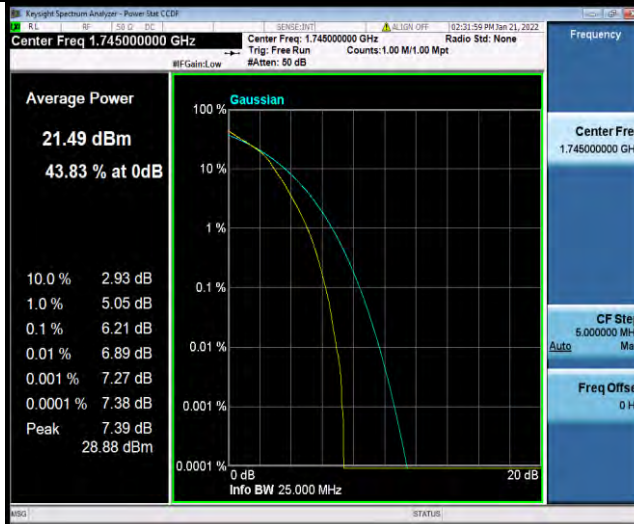

Band66-10MHz-64QAM-132322-1RB#0

BUREAU VERITAS

Test Report No.: W7L-P21120037RF05

Band66-10MHz-64QAM-132322-50RB#0

Band66-10MHz-64QAM-132622-1RB#0

Band66-10MHz-64QAM-132622-50RB#0

BUREAU VERITAS

Test Report No.: W7L-P21120037RF05