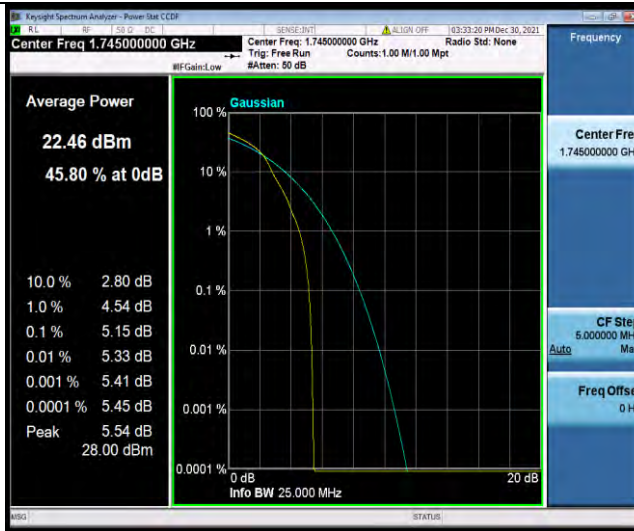

BUREAU VERITAS

Test Report No.: W7L-P21120037RF05

Band66-3MHz-16QAM-131987-1RB#0

Band66-3MHz-16QAM-131987-15RB#0

Band66-3MHz-16QAM-132322-1RB#0

BUREAU VERITAS

Test Report No.: W7L-P21120037RF05

Band66-3MHz-16QAM-132322-15RB#0