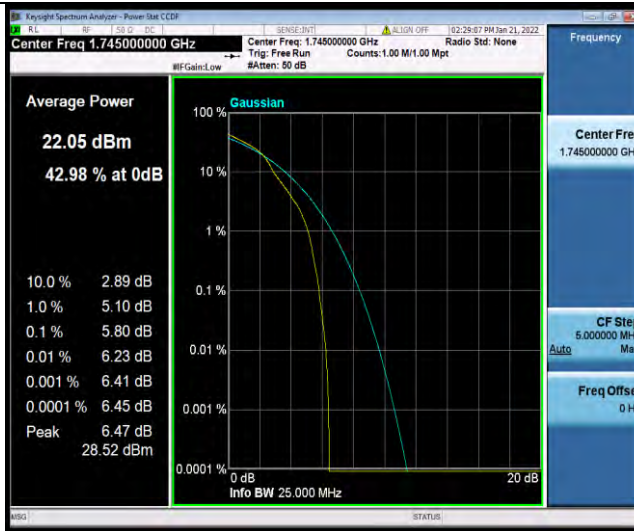

Band66-3MHz-64QAM-132657-15RB#0

BUREAU VERITAS

Test Report No.: W7L-P21120037RF05

Band66-5MHz-64QAM-131997-1RB#0

Band66-5MHz-64QAM-131997-25RB#0

Band66-5MHz-64QAM-132322-1RB#0

BUREAU VERITAS

Test Report No.: W7L-P21120037RF05