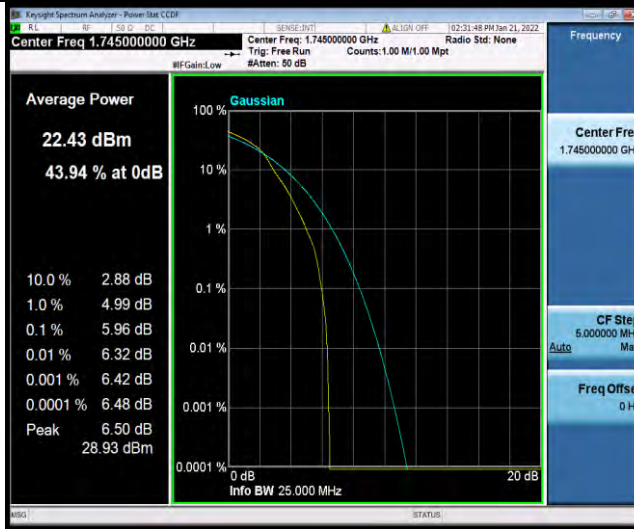

BUREAU VERITAS

Test Report No.: W7L-P21120037RF05

Band66-10MHz-64QAM-132322-50RB#0