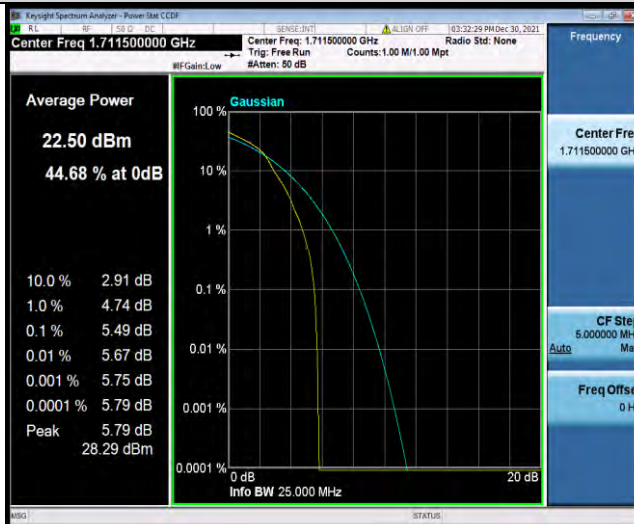

BUREAU VERITAS

Test Report No.: W7L-P21120037RF05

Band66-3MHz-16QAM-131987-1RB#0

Band66-3MHz-16QAM-131987-15RB#0

Band66-3MHz-16QAM-132322-1RB#0

BUREAU VERITAS

Test Report No.: W7L-P21120037RF05

Band66-3MHz-16QAM-132322-15RB#0