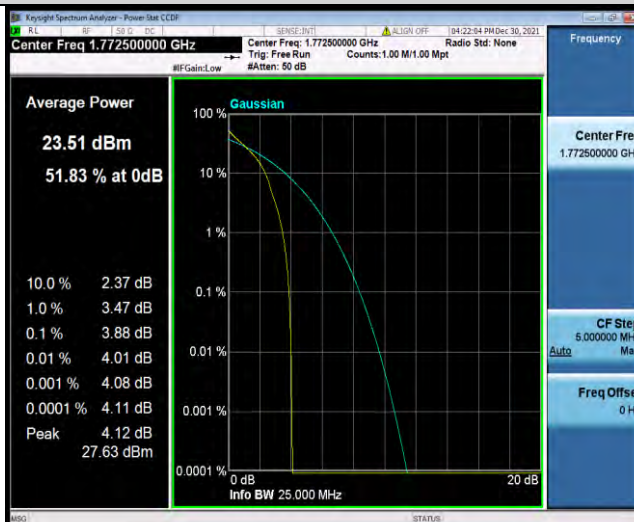

Band66-15MHz-QPSK-132597-75RB#0