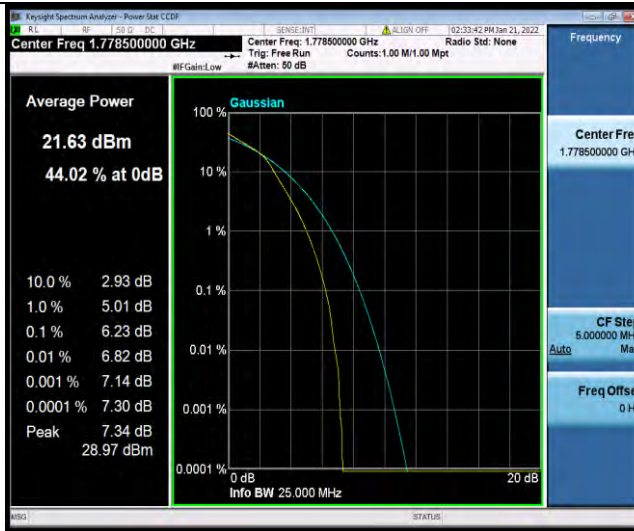

BUREAU VERITAS

Test Report No.: W7L-P21120037RF05

Band66-5MHz-64QAM-131997-1RB#0