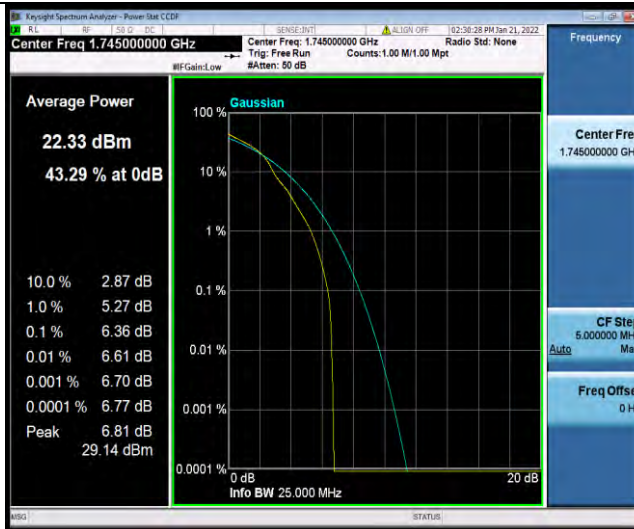

Band66-15MHz-64QAM-132047-1RB#0

Band66-15MHz-64QAM-132047-75RB#0

Band66-15MHz-64QAM-132322-1RB#0

BUREAU VERITAS

Test Report No.: W7L-P21120037RF05

BUREAU
VERITAS

Test Report No.: W7L-P21120037RF05

Band66-20MHz-64QAM-132072-1RB#0