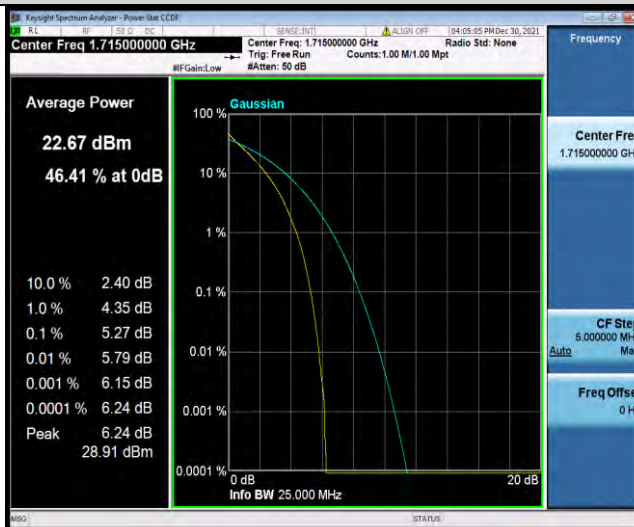

Band66-5MHz-16QAM-131997-25RB#0

Band66-5MHz-16QAM-132322-1RB#0

BUREAU
VERITAS

Test Report No.: W7L-P21120037RF05

BUREAU VERITAS

Test Report No.: W7L-P21120037RF05

Band66-10MHz-QPSK-132022-1RB#0

Band66-10MHz-QPSK-132022-50RB#0