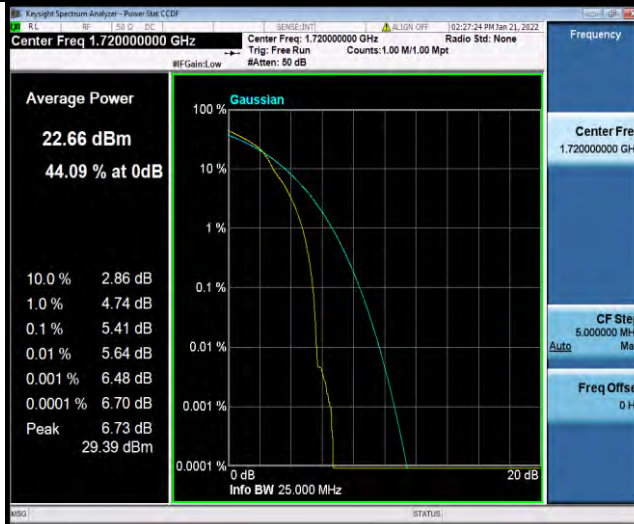

Band66-15MHz-64QAM-132047-1RB#0

Band66-15MHz-64QAM-132047-75RB#0

Band66-15MHz-64QAM-132322-1RB#0

BUREAU VERITAS

Test Report No.: W7L-P21120037RF05

BUREAU
VERITAS

Test Report No.: W7L-P21120037RF05

Band66-20MHz-64QAM-132072-1RB#0