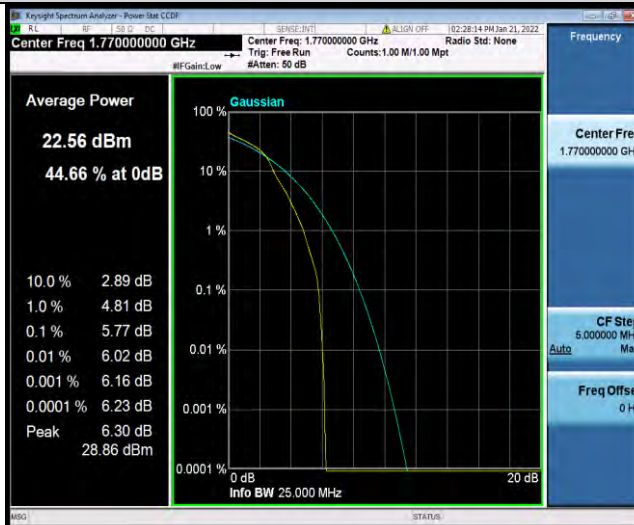

Band66-20MHz-64QAM-132072-100RB#0

Band66-20MHz-64QAM-132322-1RB#0

BUREAU VERITAS

Test Report No.: W7L-P21120037RF05

Band66-20MHz-64QAM-132322-100RB#0

Band66-20MHz-64QAM-132572-1RB#0

Band66-20MHz-64QAM-132572-100RB#0