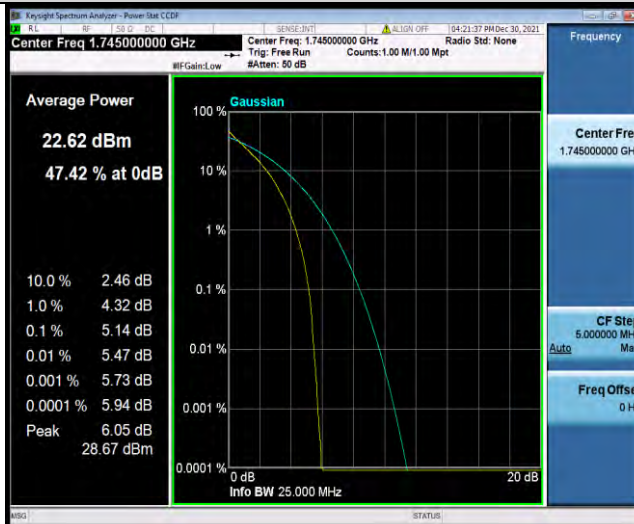

Band66-15MHz-QPSK-132597-1RB#0