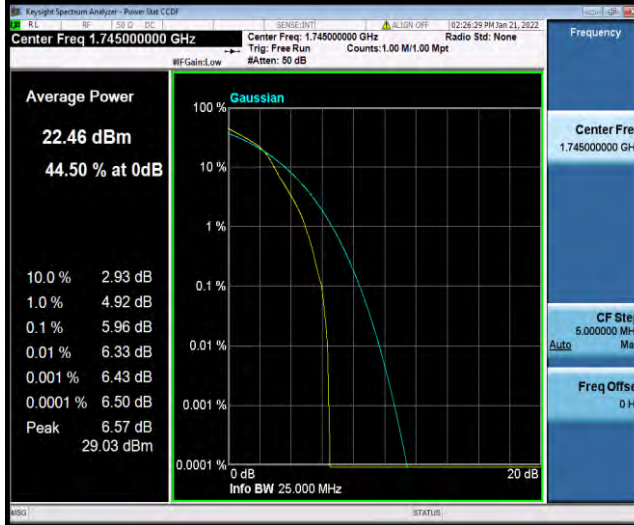

BUREAU VERITAS

Test Report No.: W7L-P21120037RF05

Band66-1.4MHz-64QAM-132322-1RB#0