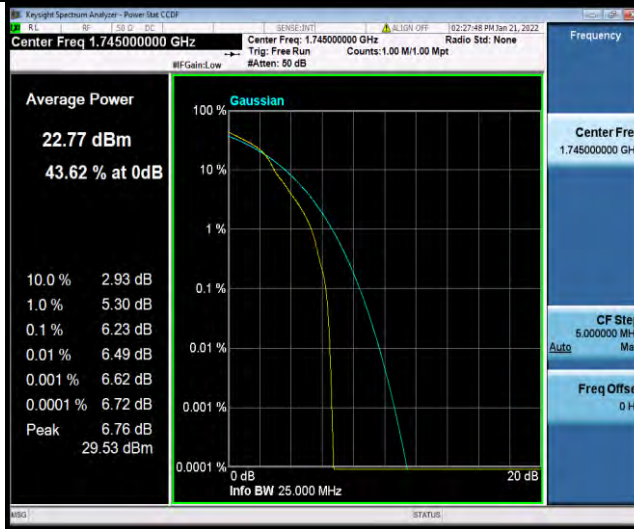

Band66-20MHz-64QAM-132072-100RB#0

Band66-20MHz-64QAM-132322-1RB#0

BUREAU VERITAS

Test Report No.: W7L-P21120037RF05

Band66-20MHz-64QAM-132322-100RB#0

Band66-20MHz-64QAM-132572-1RB#0

Band66-20MHz-64QAM-132572-100RB#0