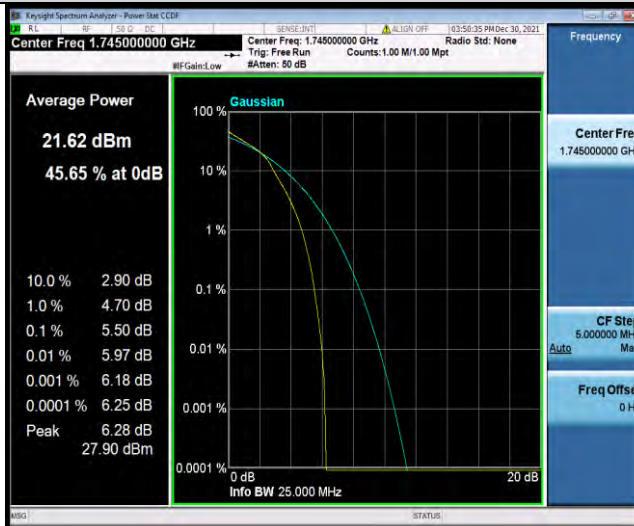

Band66-5MHz-16QAM-131997-25RB#0

Band66-5MHz-16QAM-132322-1RB#0

BUREAU
VERITAS

Test Report No.: W7L-P21120037RF05

BUREAU VERITAS

Test Report No.: W7L-P21120037RF05

Band66-10MHz-QPSK-132022-1RB#0

Band66-10MHz-QPSK-132022-50RB#0