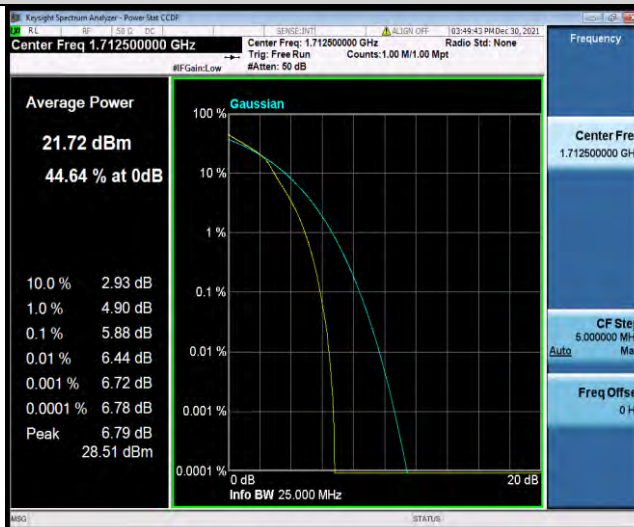

Band66-5MHz-16QAM-132322-1RB#0