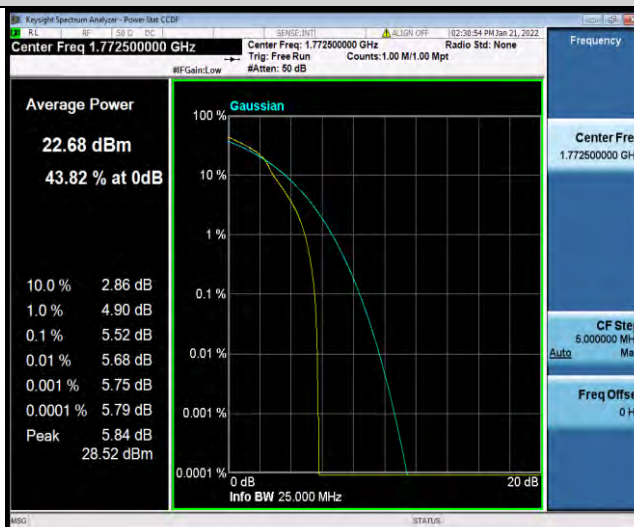

Band66-15MHz-64QAM-132047-1RB#0

Band66-15MHz-64QAM-132047-75RB#0

Band66-15MHz-64QAM-132322-1RB#0

BUREAU VERITAS

Test Report No.: W7L-P21120037RF05

BUREAU
VERITAS

Test Report No.: W7L-P21120037RF05

Band66-20MHz-64QAM-132072-1RB#0