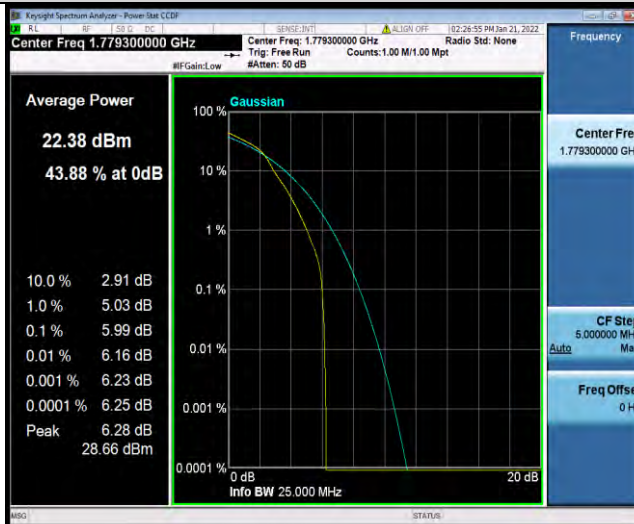

BUREAU VERITAS

Test Report No.: W7L-P21120037RF05

Band66-1.4MHz-64QAM-132322-1RB#0

Band66-1.4MHz-64QAM-132322-6RB#0

Band66-1.4MHz-64QAM-132665-1RB#0

Band66-1.4MHz-64QAM-132665-6RB#0

BUREAU VERITAS

Test Report No.: W7L-P21120037RF05