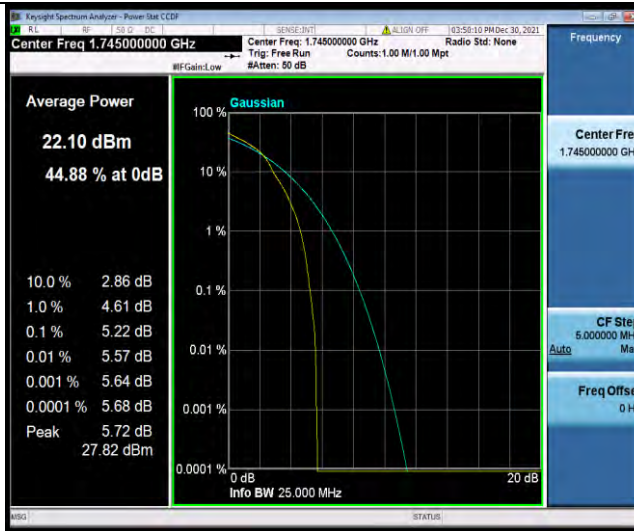

Band66-5MHz-16QAM-131997-25RB#0

Band66-5MHz-16QAM-132322-1RB#0

BUREAU
VERITAS

Test Report No.: W7L-P21120037RF05

BUREAU VERITAS

Test Report No.: W7L-P21120037RF05

Band66-10MHz-QPSK-132022-1RB#0

Band66-10MHz-QPSK-132022-50RB#0