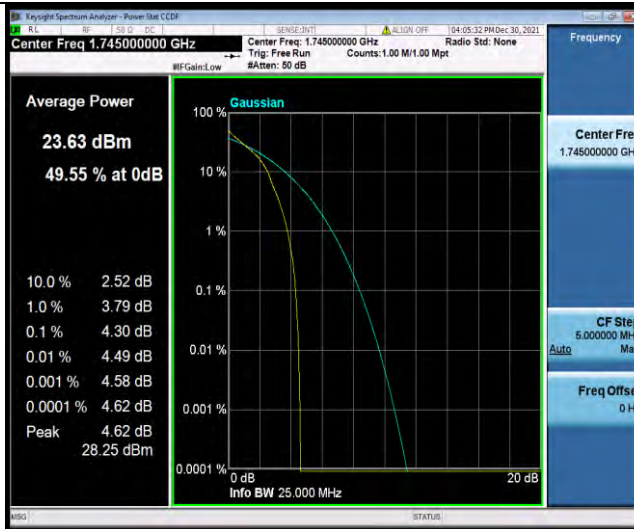

BUREAU VERITAS

Test Report No.: W7L-P21120037RF05

Band66-10MHz-QPSK-132322-50RB#0