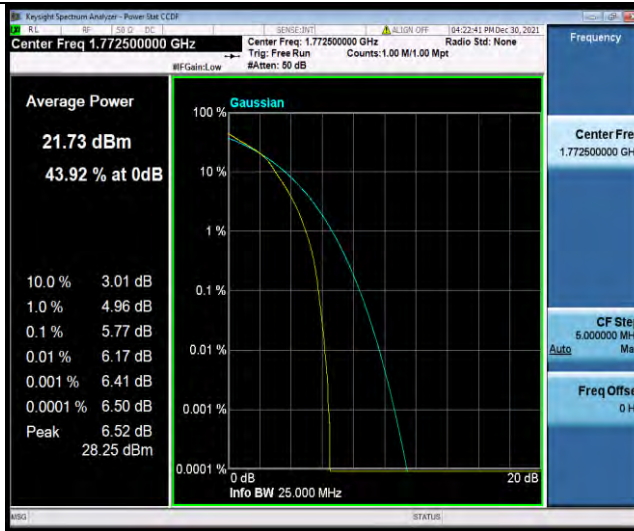

Band66-15MHz-16QAM-132322-1RB#0

BUREAU VERITAS

Test Report No.: W7L-P21120037RF05

Band66-15MHz-16QAM-132322-75RB#0

Band66-15MHz-16QAM-132597-1RB#0

Band66-15MHz-16QAM-132597-75RB#0

BUREAU VERITAS

Test Report No.: W7L-P21120037RF05