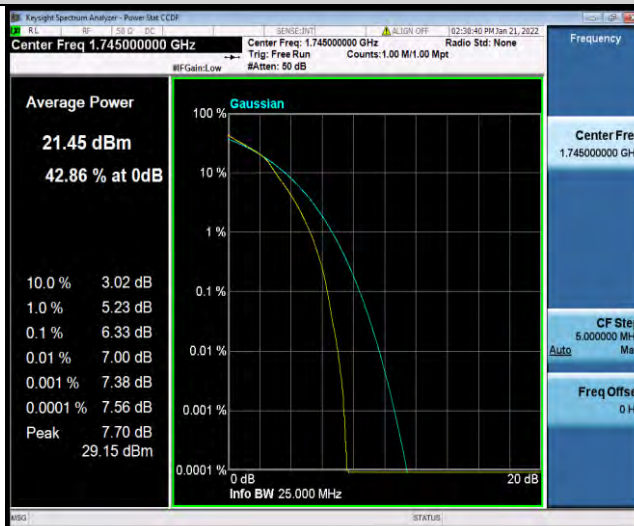

Band66-15MHz-64QAM-132047-1RB#0

Band66-15MHz-64QAM-132047-75RB#0

Band66-15MHz-64QAM-132322-1RB#0

BUREAU VERITAS

Test Report No.: W7L-P21120037RF05

BUREAU
VERITAS

Test Report No.: W7L-P21120037RF05

Band66-20MHz-64QAM-132072-1RB#0