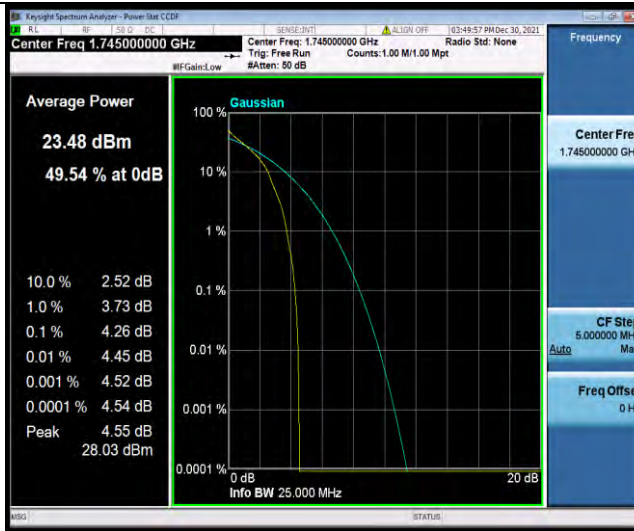

BUREAU VERITAS

Test Report No.: W7L-P21120037RF05

Band66-5MHz-QPSK-132322-25RB#0