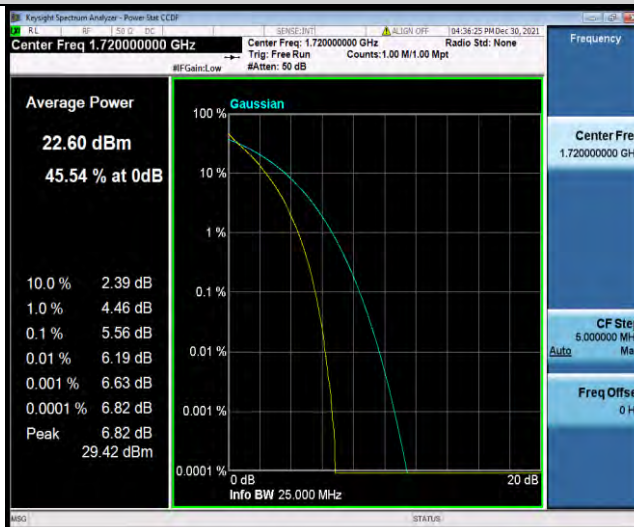

Band66-20MHz-QPSK-132322-1RB#0