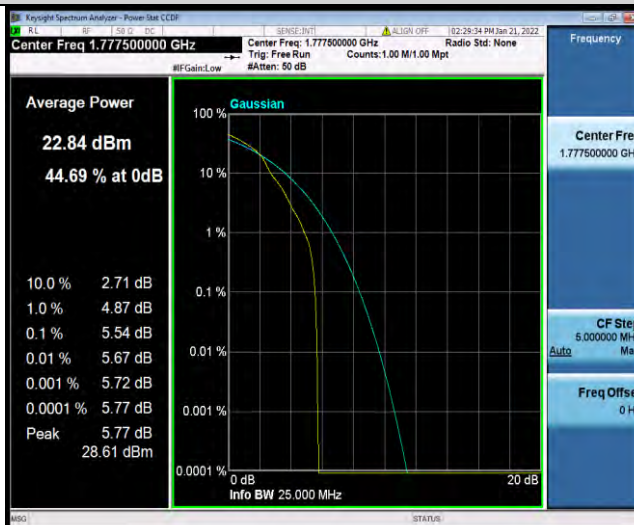

Band66-5MHz-64QAM-132647-25RB#0