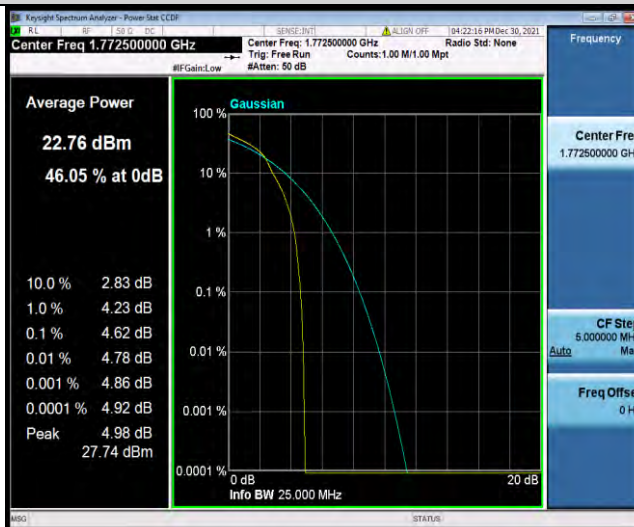

Band66-15MHz-16QAM-132322-1RB#0

BUREAU VERITAS

Test Report No.: W7L-P21120037RF05

Band66-15MHz-16QAM-132322-75RB#0

Band66-15MHz-16QAM-132597-1RB#0

Band66-15MHz-16QAM-132597-75RB#0

BUREAU VERITAS

Test Report No.: W7L-P21120037RF05