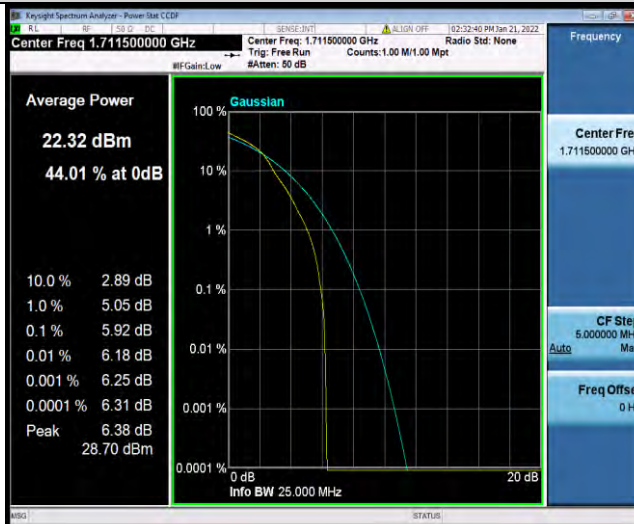

Band66-3MHz-64QAM-131987-15RB#0