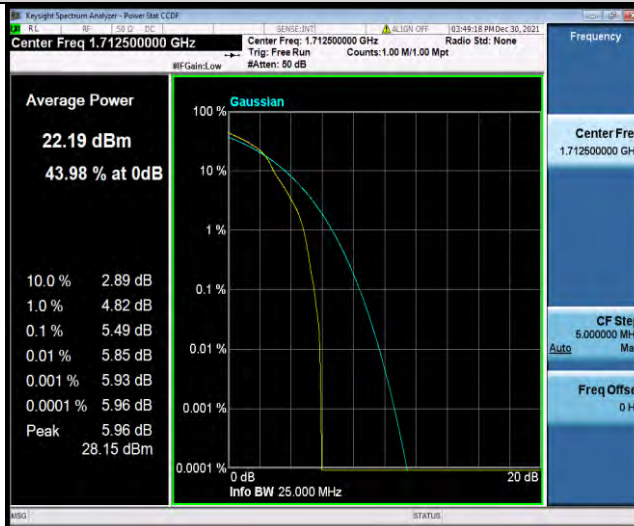

Test Report No.: W7L-P21120037RF05

Band66-5MHz-QPSK-132322-25RB#0

Band66-5MHz-QPSK-132647-1RB#0

Band66-5MHz-QPSK-132647-25RB#0

BUREAU VERITAS

Test Report No.: W7L-P21120037RF05

Band66-5MHz-16QAM-131997-1RB#0