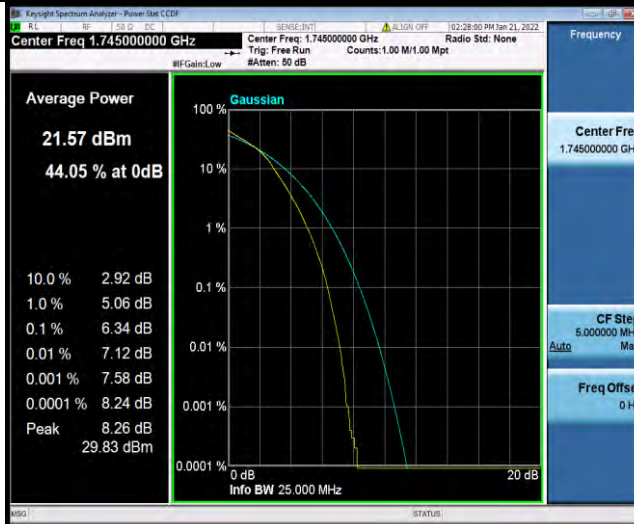

Band66-20MHz-64QAM-132072-100RB#0

Band66-20MHz-64QAM-132322-1RB#0

BUREAU VERITAS

Test Report No.: W7L-P21120037RF05

Band66-20MHz-64QAM-132322-100RB#0

Band66-20MHz-64QAM-132572-1RB#0

Band66-20MHz-64QAM-132572-100RB#0