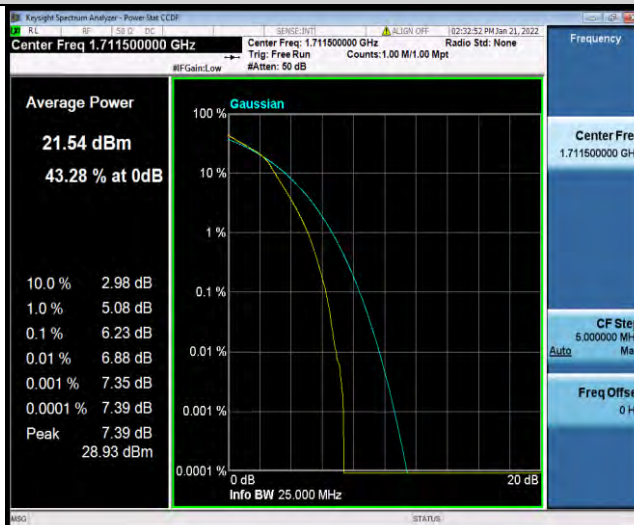

Band66-3MHz-64QAM-132322-1RB#0