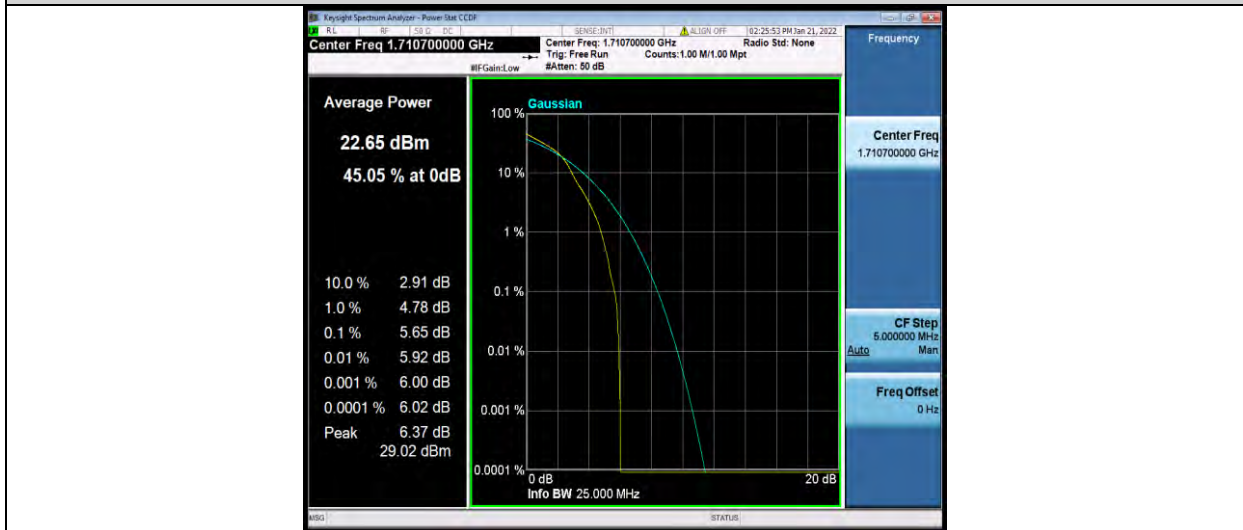

Band66-20MHz-16QAM-132322-100RB#0

Band66-20MHz-16QAM-132572-1RB#0

Band66-20MHz-16QAM-132572-100RB#0

BUREAU VERITAS

Test Report No.: W7L-P21120037RF05

Band66-1.4MHz-64QAM-131979-1RB#0

Band66-1.4MHz-64QAM-131979-6RB#0