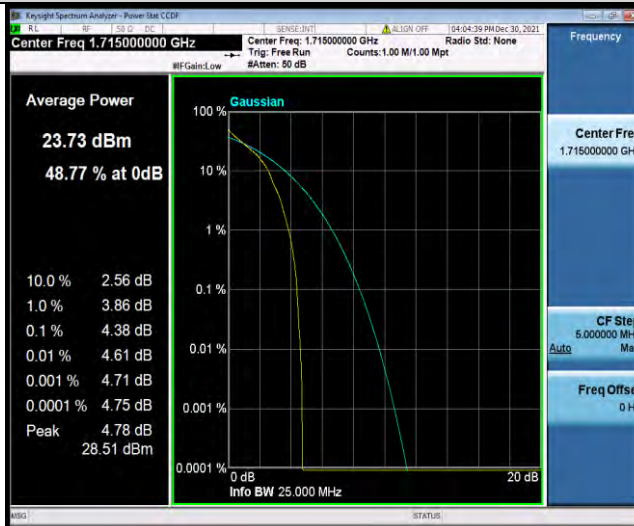

Band66-5MHz-16QAM-131997-25RB#0

Band66-5MHz-16QAM-132322-1RB#0

BUREAU
VERITAS

Test Report No.: W7L-P21120037RF05

BUREAU VERITAS

Test Report No.: W7L-P21120037RF05

Band66-10MHz-QPSK-132022-1RB#0

Band66-10MHz-QPSK-132022-50RB#0