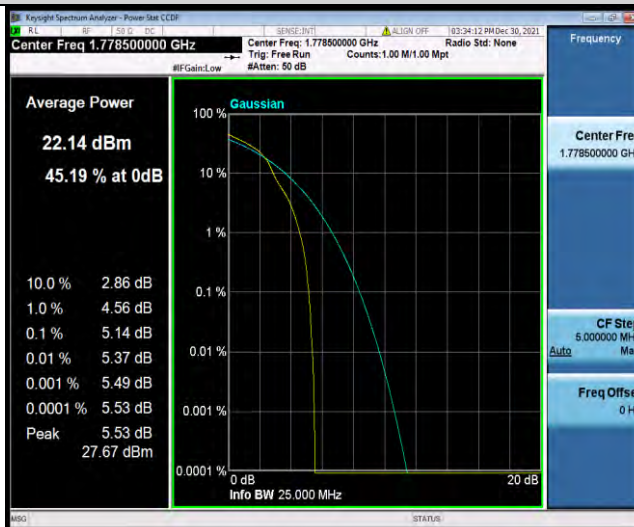

Band66-3MHz-16QAM-132657-15RB#0