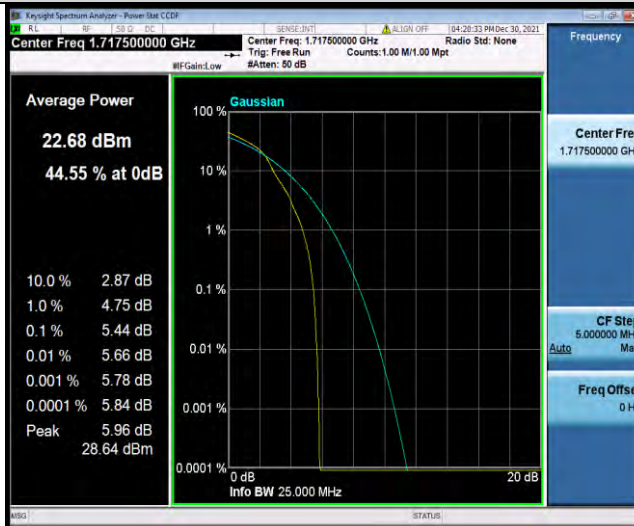

Band66-15MHz-QPSK-132322-75RB#0

Band66-15MHz-QPSK-132597-1RB#0

Band66-15MHz-QPSK-132597-75RB#0

BUREAU VERITAS

Test Report No.: W7L-P21120037RF05

Band66-15MHz-16QAM-132047-1RB#0

Band66-15MHz-16QAM-132047-75RB#0