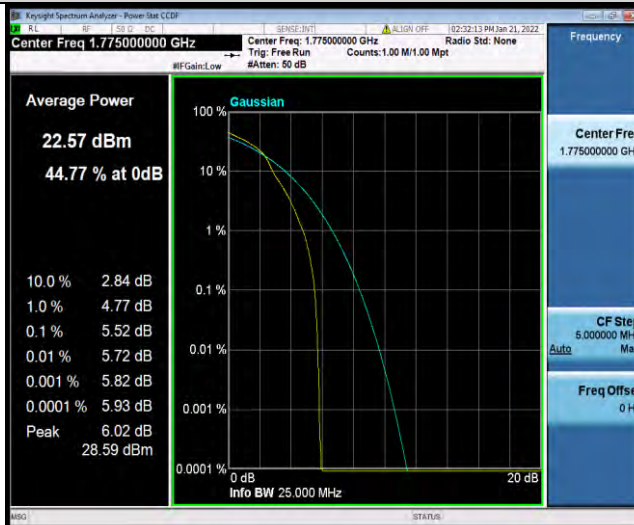

Band66-10MHz-64QAM-132322-1RB#0

BUREAU VERITAS

Test Report No.: W7L-P21120037RF05

Band66-10MHz-64QAM-132322-50RB#0

Band66-10MHz-64QAM-132622-1RB#0

Band66-10MHz-64QAM-132622-50RB#0

BUREAU VERITAS

Test Report No.: W7L-P21120037RF05