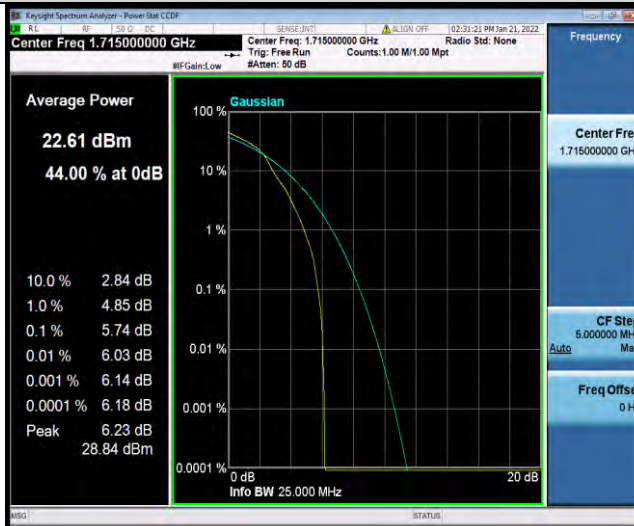

Band66-5MHz-64QAM-132322-25RB#0

Band66-5MHz-64QAM-132647-1RB#0

Band66-5MHz-64QAM-132647-25RB#0

BUREAU VERITAS

Test Report No.: W7L-P21120037RF05

Band66-10MHz-64QAM-132022-1RB#0

Band66-10MHz-64QAM-132022-50RB#0