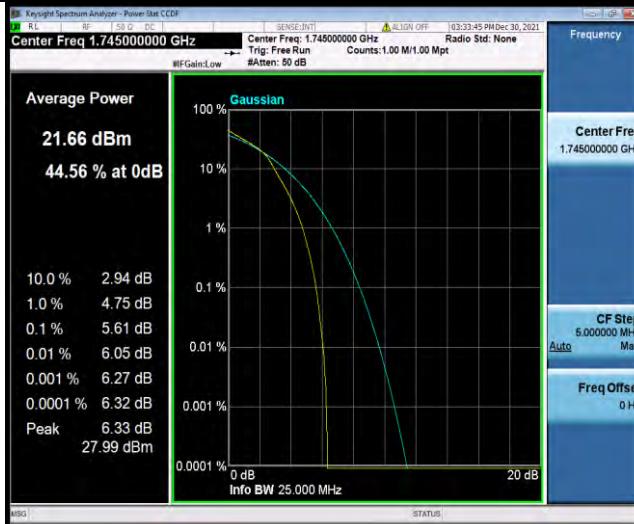

BUREAU VERITAS

Test Report No.: W7L-P21120037RF05

Band66-3MHz-16QAM-131987-1RB#0

Band66-3MHz-16QAM-131987-15RB#0

Band66-3MHz-16QAM-132322-1RB#0

BUREAU VERITAS

Test Report No.: W7L-P21120037RF05

Band66-3MHz-16QAM-132322-15RB#0