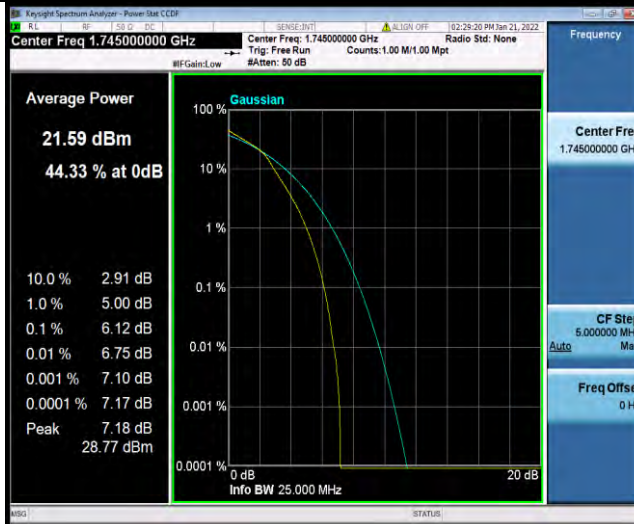

Band66-5MHz-64QAM-132647-1RB#0