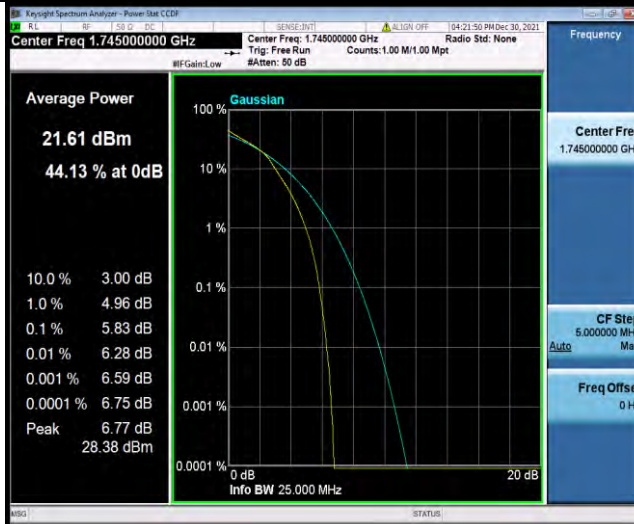

Band66-15MHz-16QAM-132322-1RB#0

BUREAU VERITAS

Test Report No.: W7L-P21120037RF05

Band66-15MHz-16QAM-132322-75RB#0

Band66-15MHz-16QAM-132597-1RB#0

Band66-15MHz-16QAM-132597-75RB#0

BUREAU VERITAS

Test Report No.: W7L-P21120037RF05