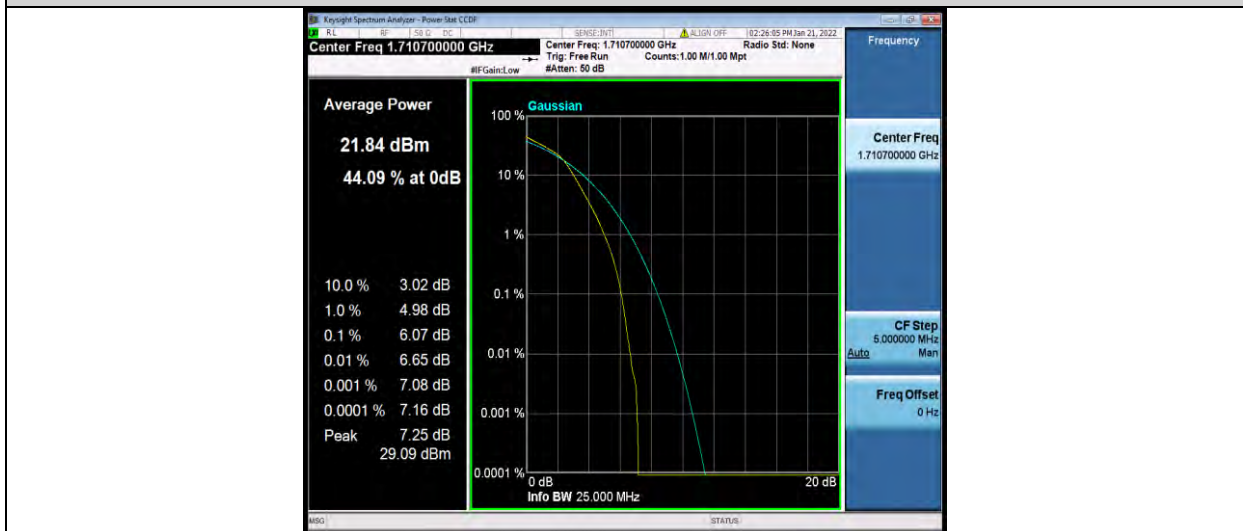

Band66-20MHz-16QAM-132322-100RB#0

Band66-20MHz-16QAM-132572-1RB#0

Band66-20MHz-16QAM-132572-100RB#0

BUREAU VERITAS

Test Report No.: W7L-P21120037RF05

Band66-1.4MHz-64QAM-131979-1RB#0

Band66-1.4MHz-64QAM-131979-6RB#0