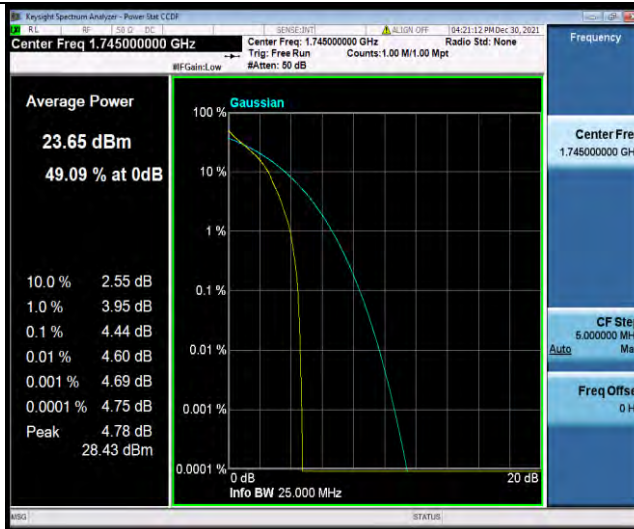

Band66-10MHz-16QAM-132622-50RB#0

BUREAU VERITAS

Test Report No.: W7L-P21120037RF05

Band66-15MHz-QPSK-132047-1RB#0

Band66-15MHz-QPSK-132047-75RB#0

Band66-15MHz-QPSK-132322-1RB#0

BUREAU VERITAS

Test Report No.: W7L-P21120037RF05