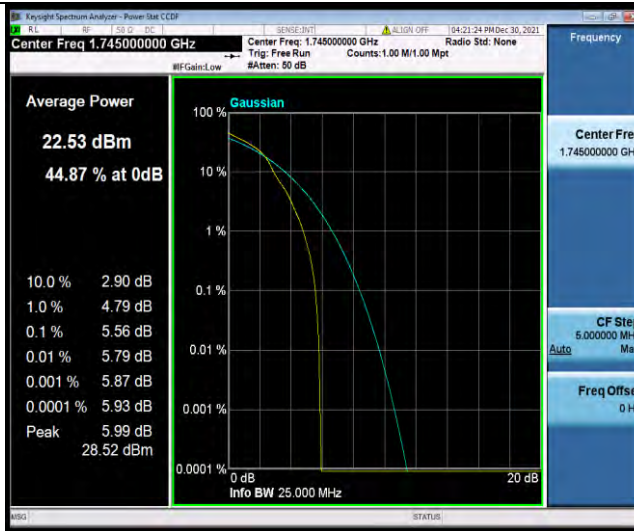

BUREAU VERITAS

Test Report No.: W7L-P21120037RF05

Band66-15MHz-16QAM-132322-75RB#0