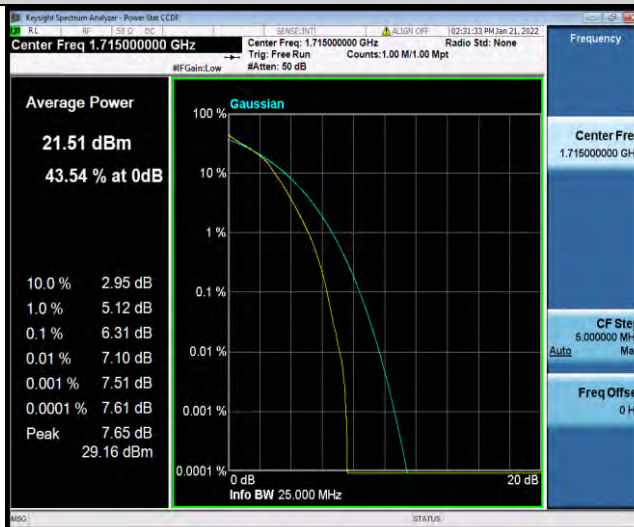

Band66-5MHz-64QAM-132322-25RB#0

Band66-5MHz-64QAM-132647-1RB#0

Band66-5MHz-64QAM-132647-25RB#0

BUREAU VERITAS

Test Report No.: W7L-P21120037RF05

Band66-10MHz-64QAM-132022-1RB#0

Band66-10MHz-64QAM-132022-50RB#0