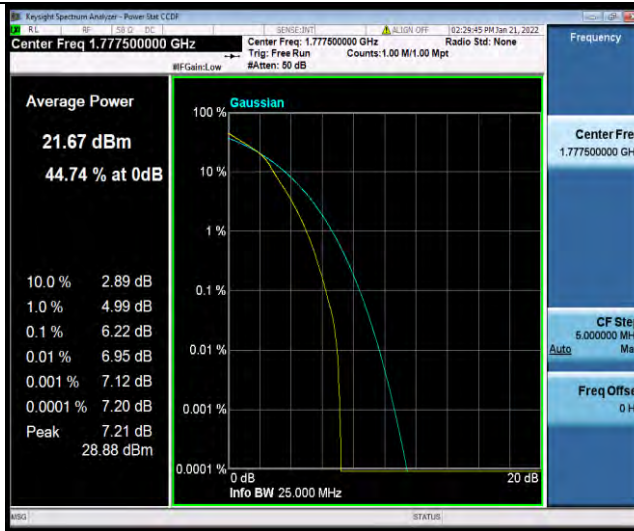

Band66-5MHz-64QAM-132322-25RB#0

Band66-5MHz-64QAM-132647-1RB#0

Band66-5MHz-64QAM-132647-25RB#0

BUREAU VERITAS

Test Report No.: W7L-P21120037RF05

Band66-10MHz-64QAM-132022-1RB#0

Band66-10MHz-64QAM-132022-50RB#0