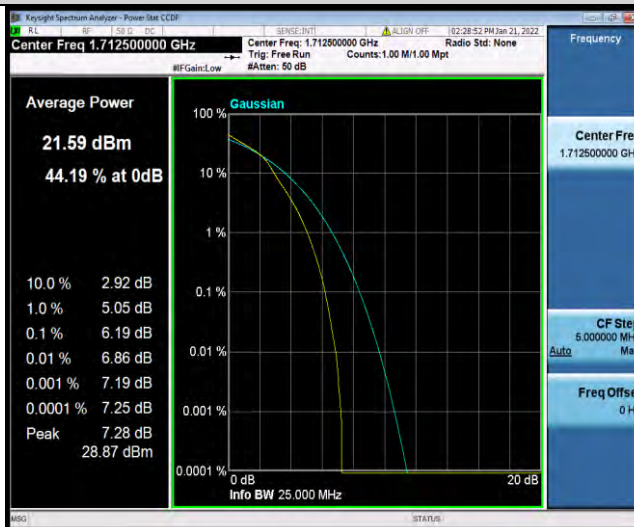

Band66-3MHz-64QAM-132657-15RB#0

BUREAU VERITAS

Test Report No.: W7L-P21120037RF05

Band66-5MHz-64QAM-131997-1RB#0

Band66-5MHz-64QAM-131997-25RB#0

Band66-5MHz-64QAM-132322-1RB#0

BUREAU VERITAS

Test Report No.: W7L-P21120037RF05