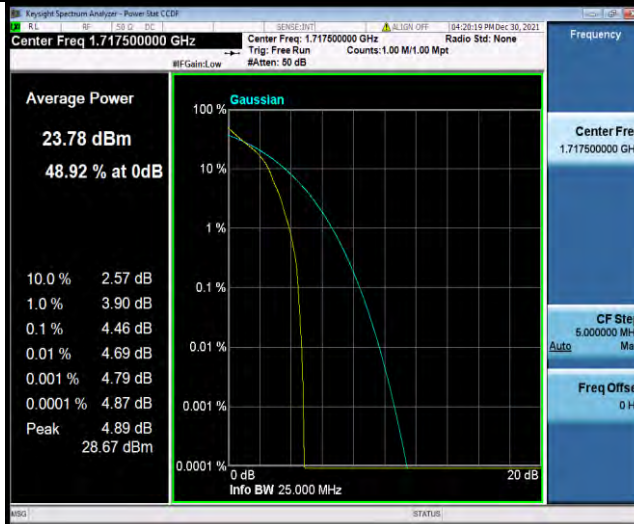

Band66-10MHz-16QAM-132622-50RB#0

BUREAU VERITAS

Test Report No.: W7L-P21120037RF05

Band66-15MHz-QPSK-132047-1RB#0

Band66-15MHz-QPSK-132047-75RB#0

Band66-15MHz-QPSK-132322-1RB#0

BUREAU VERITAS

Test Report No.: W7L-P21120037RF05