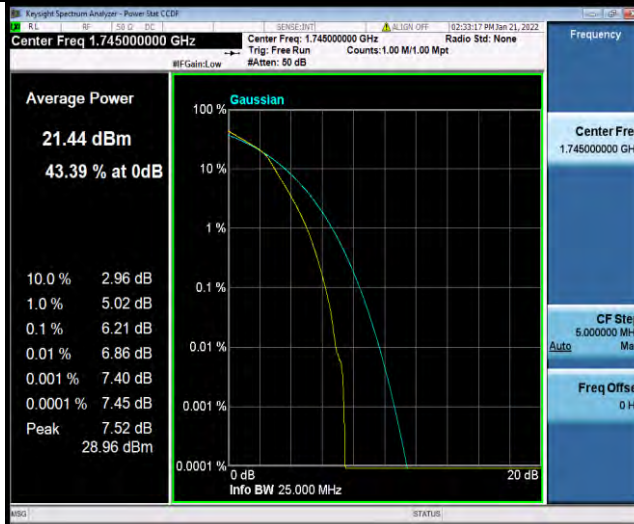

Band66-3MHz-64QAM-131987-1RB#0

Band66-3MHz-64QAM-131987-15RB#0

Band66-3MHz-64QAM-132322-1RB#0

BUREAU VERITAS

Test Report No.: W7L-P21120037RF05

Band66-3MHz-64QAM-132322-15RB#0

Band66-3MHz-64QAM-132657-1RB#0