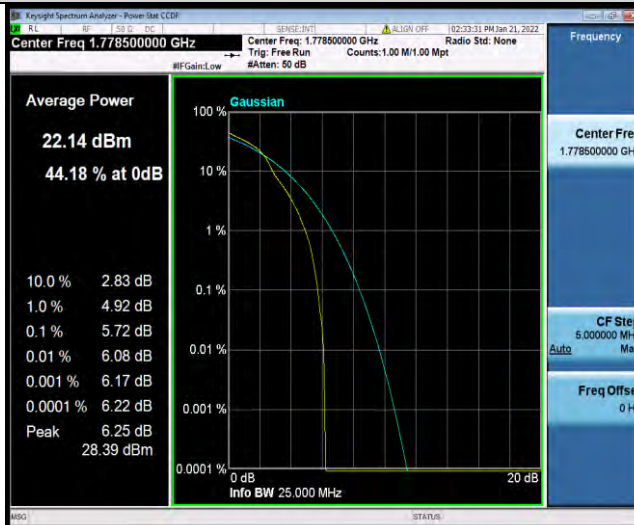

Band66-3MHz-64QAM-131987-1RB#0

Band66-3MHz-64QAM-131987-15RB#0

Band66-3MHz-64QAM-132322-1RB#0

BUREAU VERITAS

Test Report No.: W7L-P21120037RF05

Band66-3MHz-64QAM-132322-15RB#0

Band66-3MHz-64QAM-132657-1RB#0