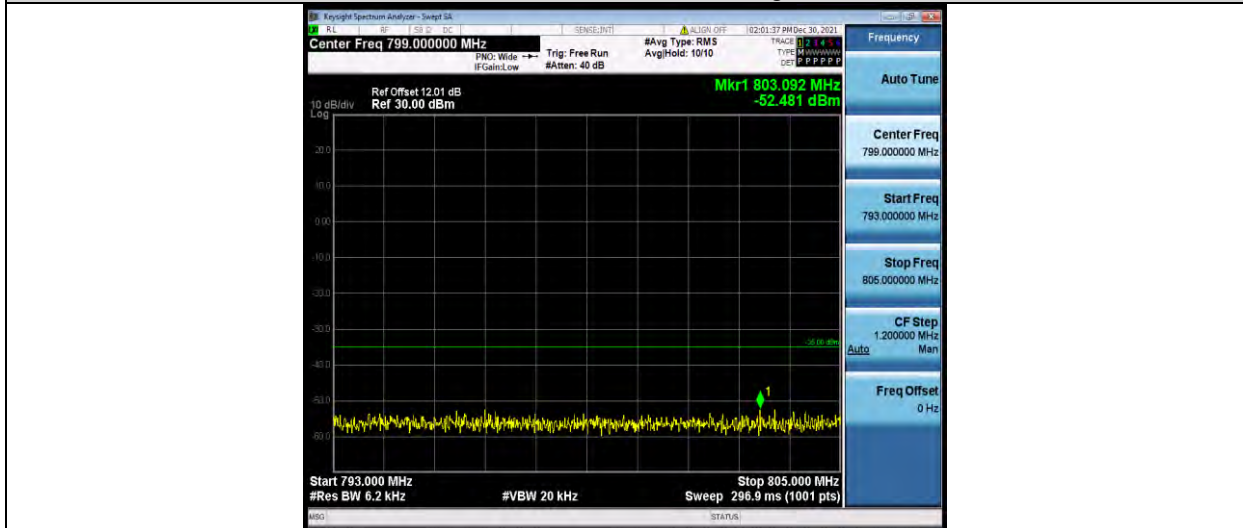

Band13-5MHz-16QAM-23205-1RB#0-Range4:793~805MHz