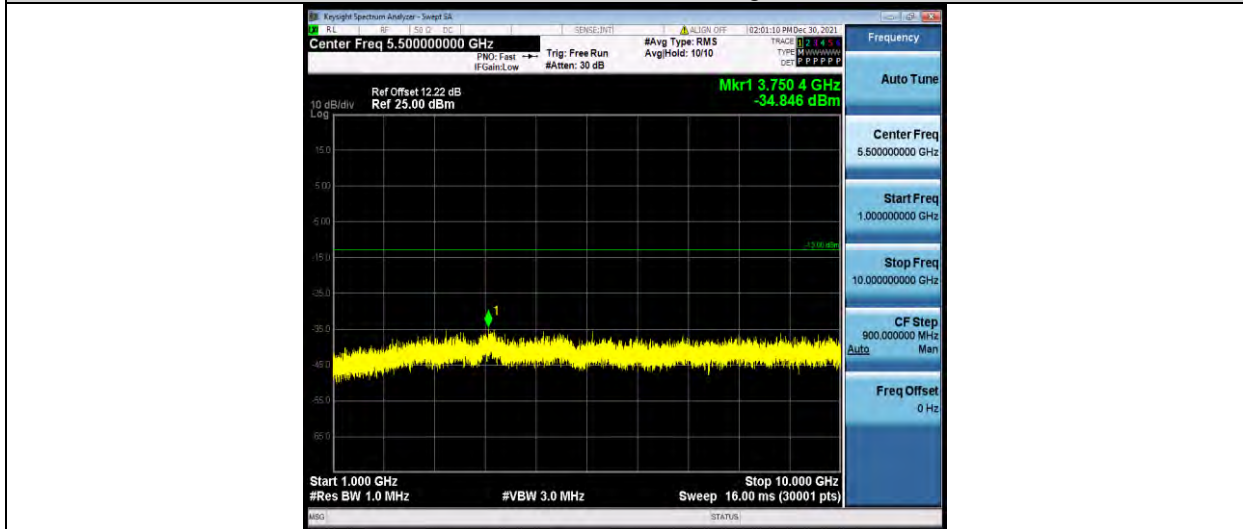

Band13-5MHz-16QAM-23205-1RB#0-Range2:1000~1000MHz