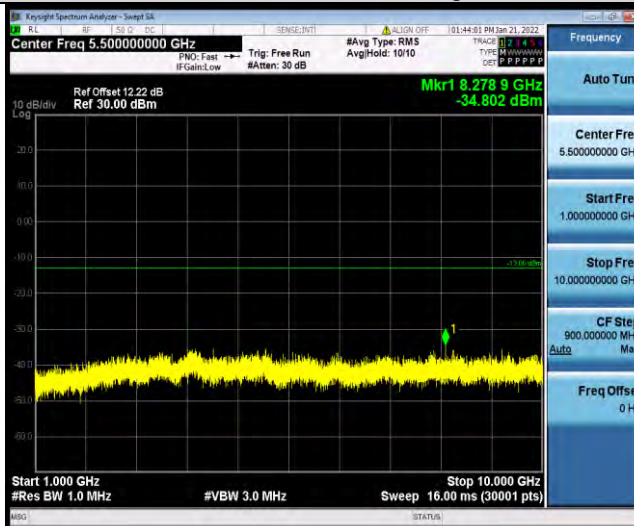

Band13-10MHz-16QAM-23230-1RB#0-Range5: 1559~1610MHz

Band13-5MHz-64QAM-23205-1RB#0-Range1: 30~1000MHz

BUREAU VERITAS

Test Report No.: W7L-P21120037RF05

Band13-5MHz-64QAM-23205-1RB#0-Range2:1000~10000MHz

Band13-5MHz-64QAM-23205-1RB#0-Range3:1559~1610MHz