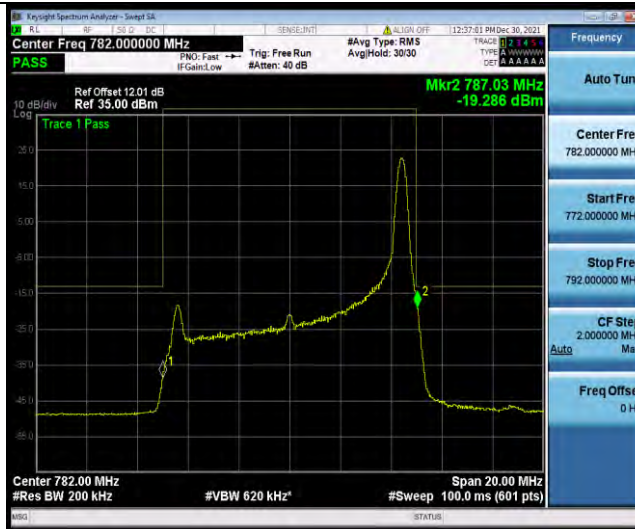

BUREAU VERITAS

Test Report No.: W7L-P21120037RF05