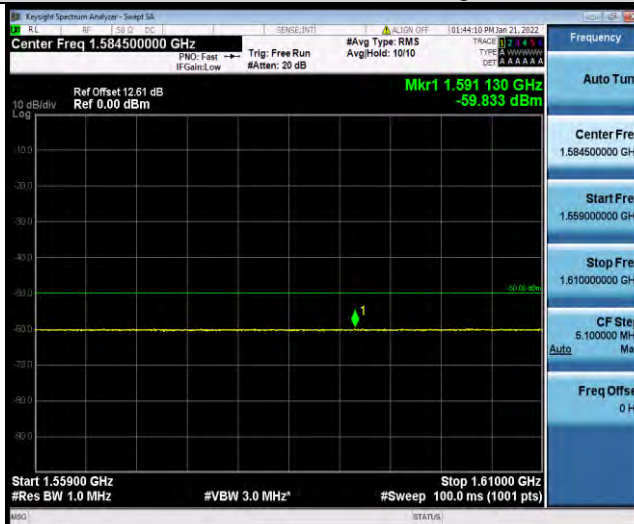

Band13-10MHz-16QAM-23230-1RB#0-Range5: 1559~1610MHz

Band13-5MHz-64QAM-23205-1RB#0-Range1: 30~1000MHz

BUREAU VERITAS

Test Report No.: W7L-P21120037RF05

Band13-5MHz-64QAM-23205-1RB#0-Range2:1000~10000MHz

Band13-5MHz-64QAM-23205-1RB#0-Range3:1559~1610MHz