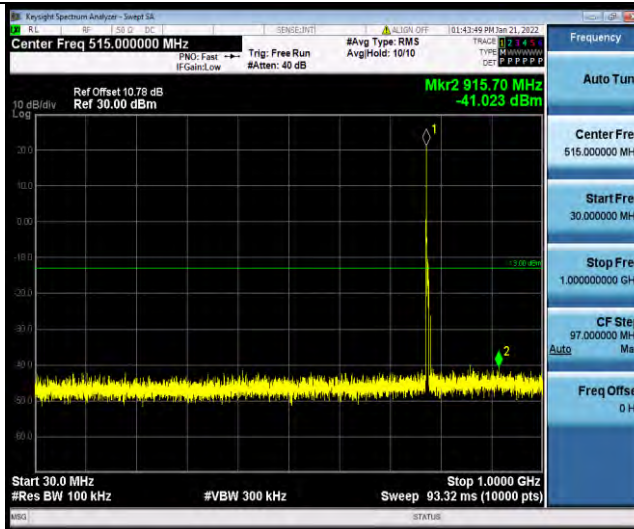

Band13-10MHz-16QAM-23230-1RB#0-Range5: 1559~1610MHz

Band13-5MHz-64QAM-23205-1RB#0-Range1: 30~1000MHz

BUREAU VERITAS

Test Report No.: W7L-P21120037RF05

Band13-5MHz-64QAM-23205-1RB#0-Range2:1000~10000MHz

Band13-5MHz-64QAM-23205-1RB#0-Range3:1559~1610MHz