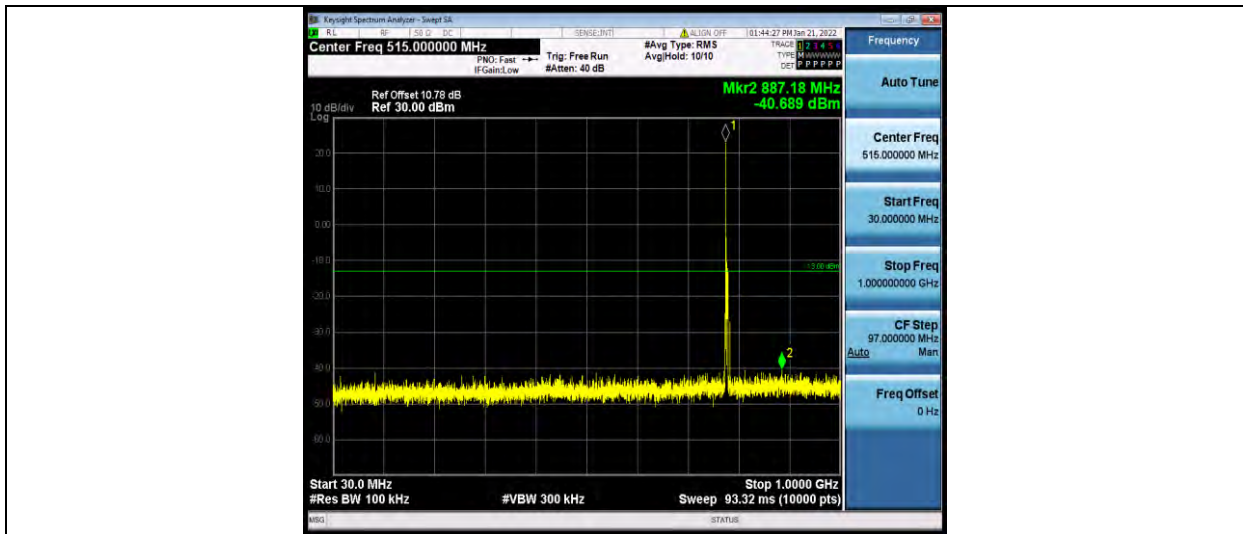

Band13-5MHz-64QAM-23230-1RB#0-Range1:30~1000MHz

BUREAU VERITAS

Test Report No.: W7L-P21120037RF05