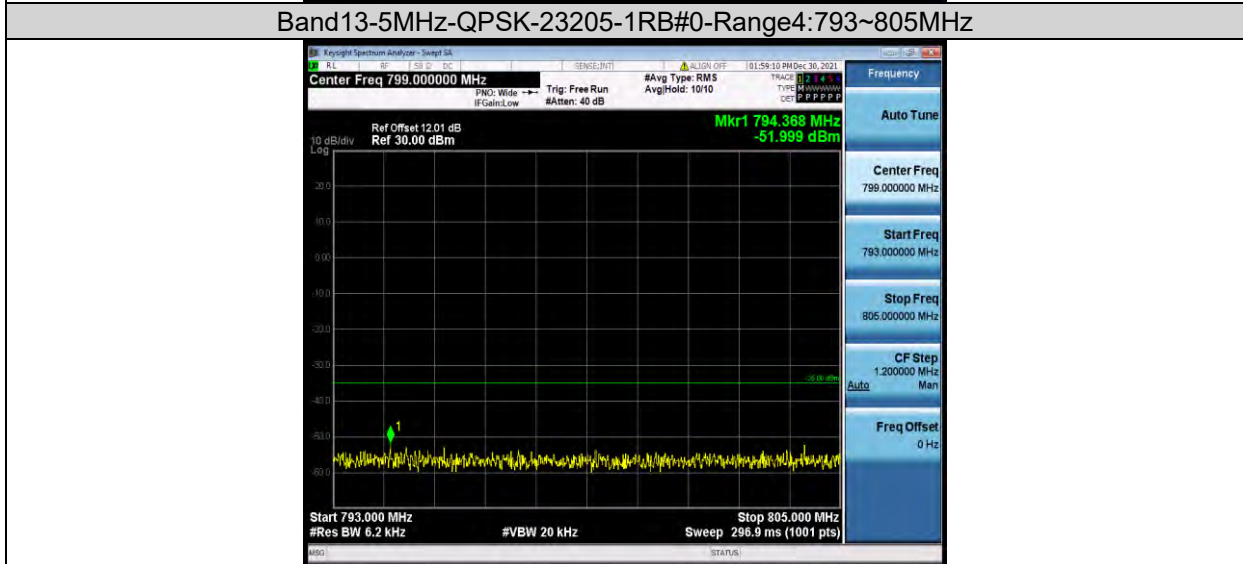

BUREAU VERITAS

Test Report No.: W7L-P21120037RF05