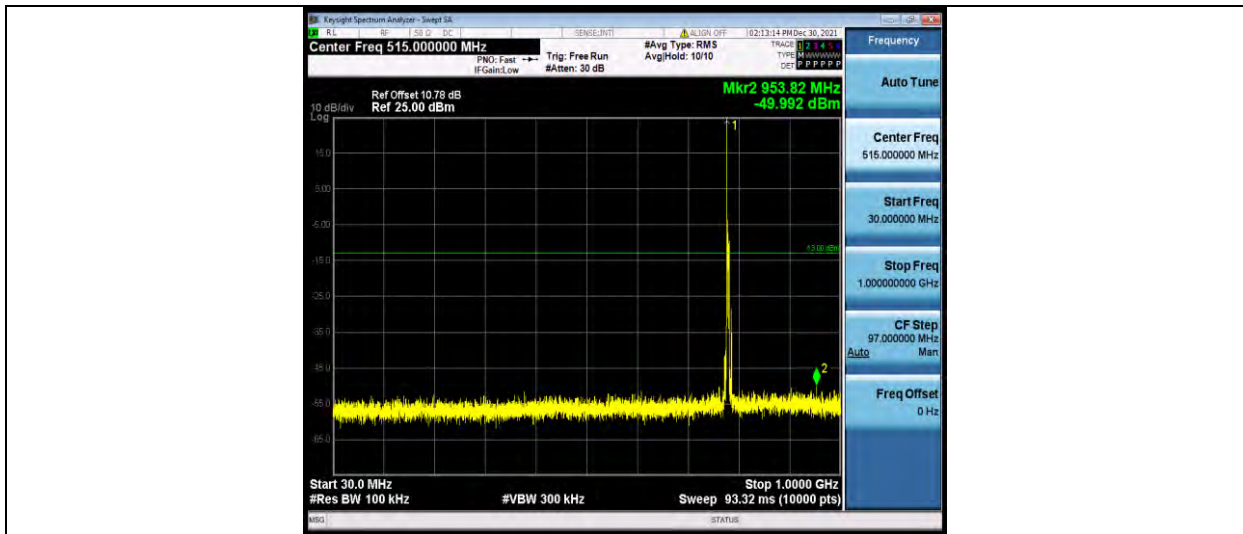

Band13-5MHz-16QAM-23255-1RB#0-Range1:30~1000MHz

BUREAU VERITAS

Test Report No.: W7L-P21120037RF05