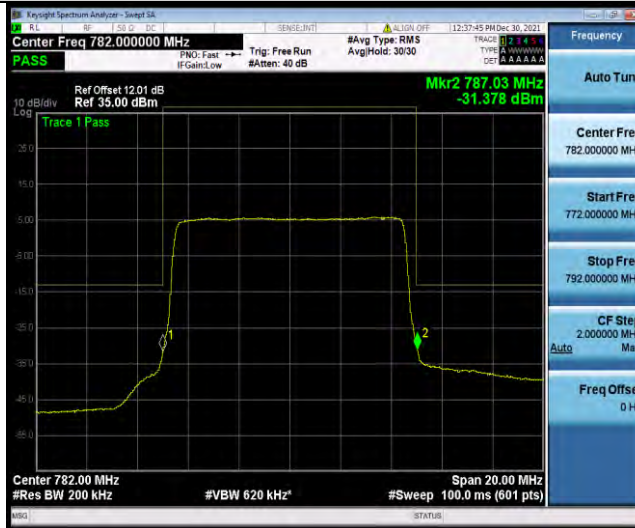

### Test Report No.: W7L-P21120037RF05

Band13-10MHz-QPSK-23230-50RB#0

Band13-10MHz-16QAM-23230-1RB#0

Band13-10MHz-16QAM-23230-1RB#49

BUREAU VERITAS

Test Report No.: W7L-P21120037RF05

Band13-10MHz-16QAM-23230-50RB#0