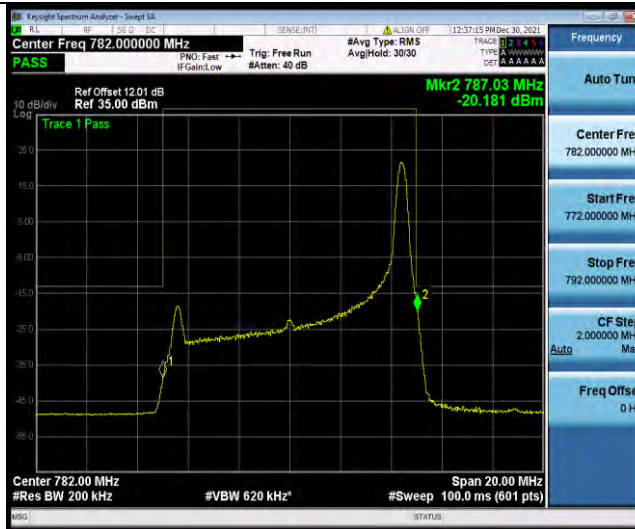

### Test Report No.: W7L-P21120037RF05

Band13-10MHz-QPSK-23230-50RB#0

Band13-10MHz-16QAM-23230-1RB#0

Band13-10MHz-16QAM-23230-1RB#49

BUREAU VERITAS

Test Report No.: W7L-P21120037RF05

Band13-10MHz-16QAM-23230-50RB#0