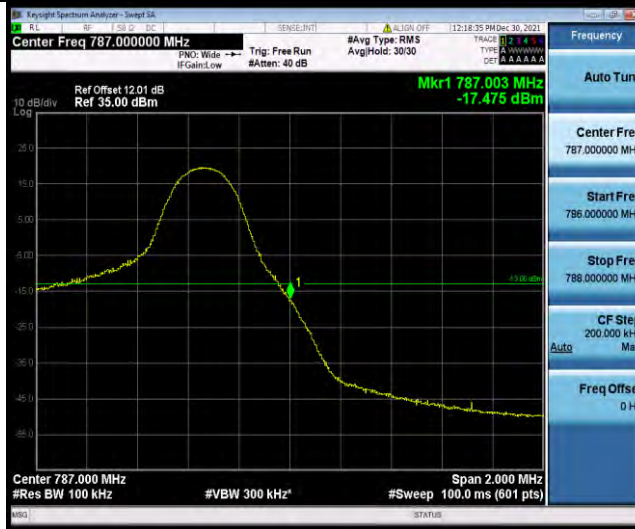

BUREAU VERITAS

Test Report No.: W7L-P21120037RF05

Band13-5MHz-16QAM-23255-25RB#0