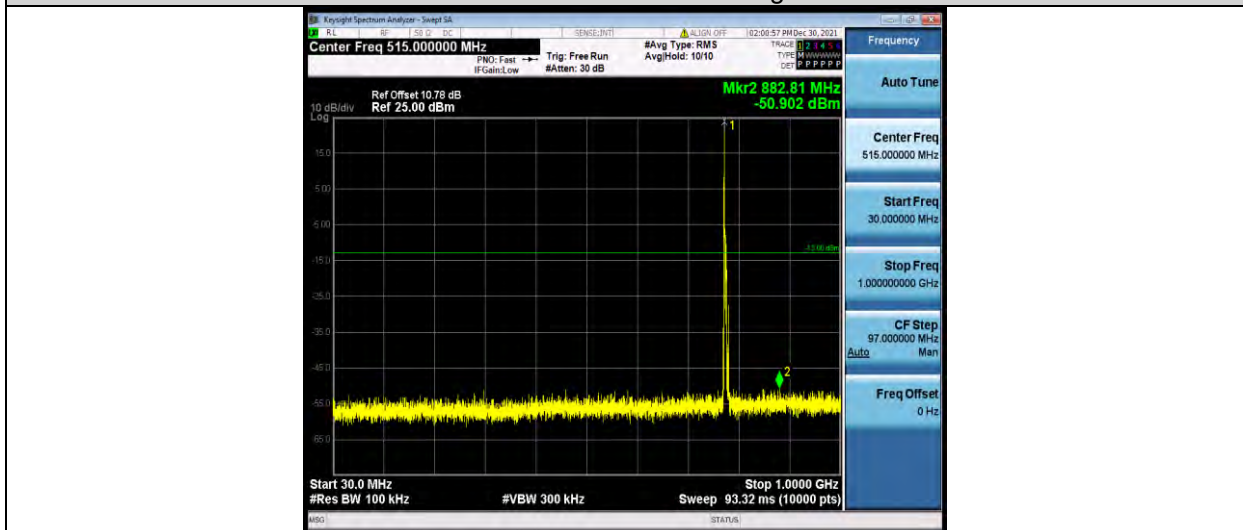

Band13-5MHz-16QAM-23205-1RB#0-Range1:30~1000MHz