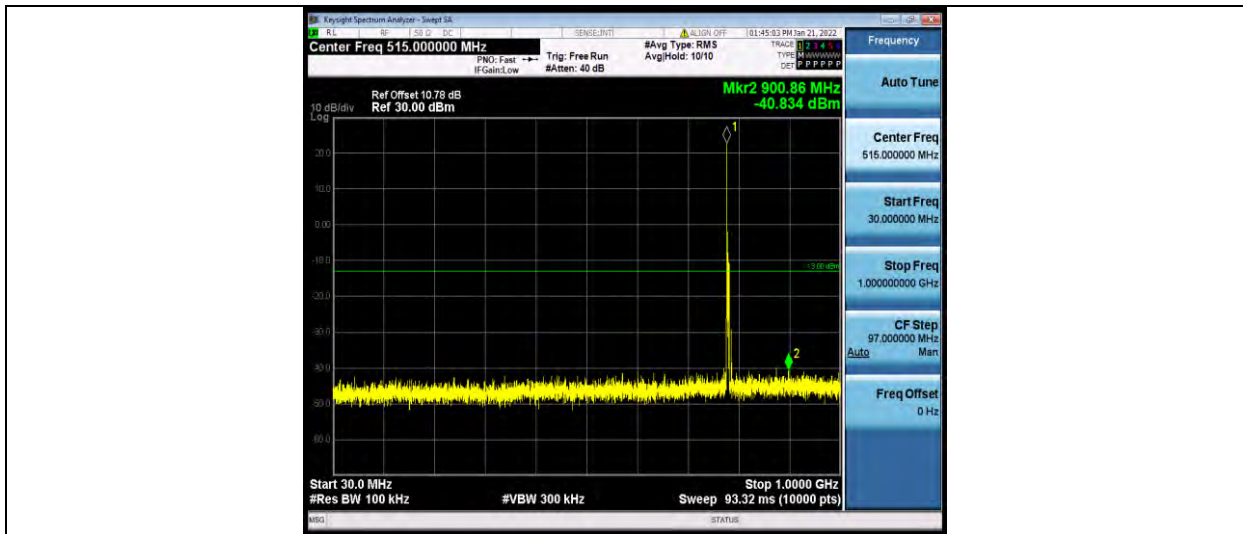

Band13-5MHz-64QAM-23255-1RB#0-Range1:30~1000MHz

BUREAU VERITAS

Test Report No.: W7L-P21120037RF05