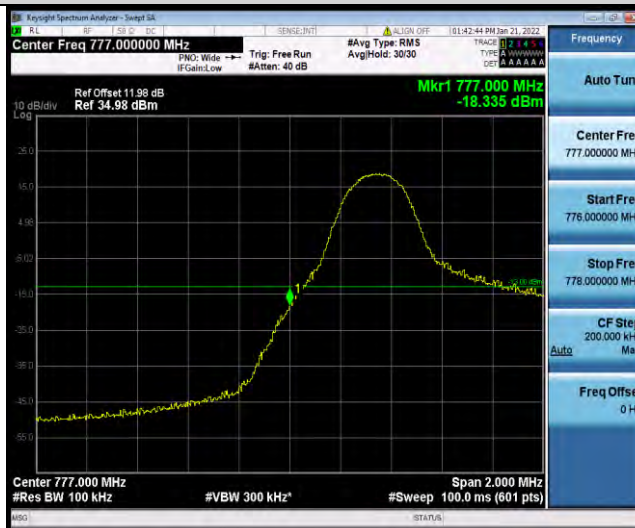

Band13-5MHz-64QAM-23205-1RB#0