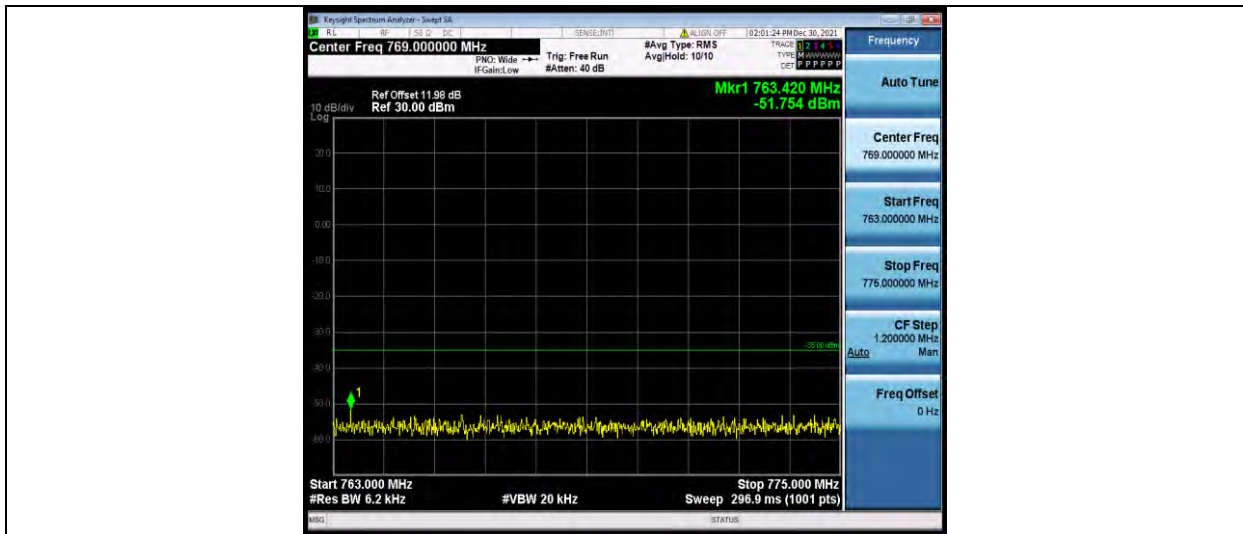

Test Report No.: W7L-P21120037RF05

Band13-5MHz-QPSK-23255-1RB#0-Range5:1559~1610MHz

Band13-5MHz-16QAM-23205-1RB#0-Range1:30~1000MHz

Band13-5MHz-16QAM-23205-1RB#0-Range3:763~775MHz

BUREAU VERITAS

Test Report No.: W7L-P21120037RF05