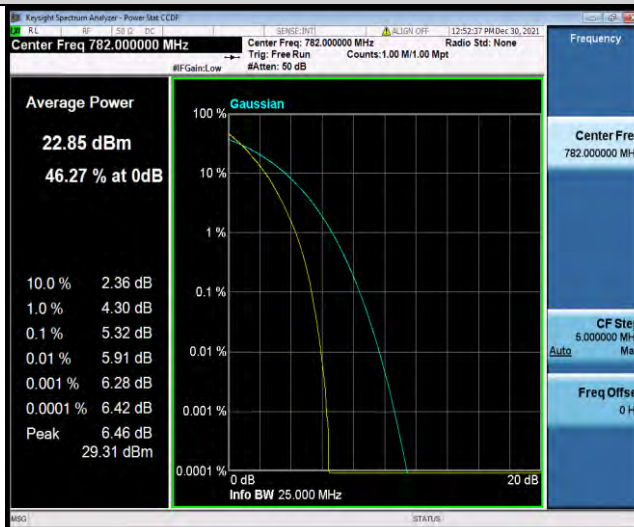

BUREAU VERITAS

Test Report No.: W7L-P21120037RF05

Band13-10MHz-QPSK-23230-1RB#0

Band13-10MHz-QPSK-23230-50RB#0

Band13-10MHz-16QAM-23230-1RB#0

BUREAU VERITAS

Test Report No.: W7L-P21120037RF05

Band13-10MHz-16QAM-23230-50RB#0