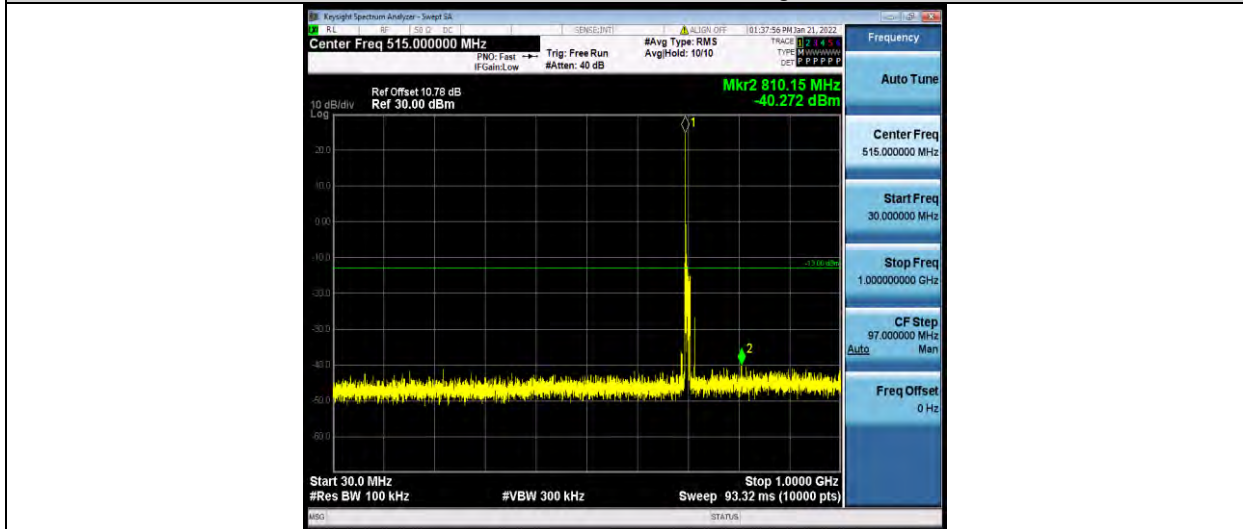

Band12-10MHz-64QAM-23095-1RB#0-Range1: 30~1000MHz