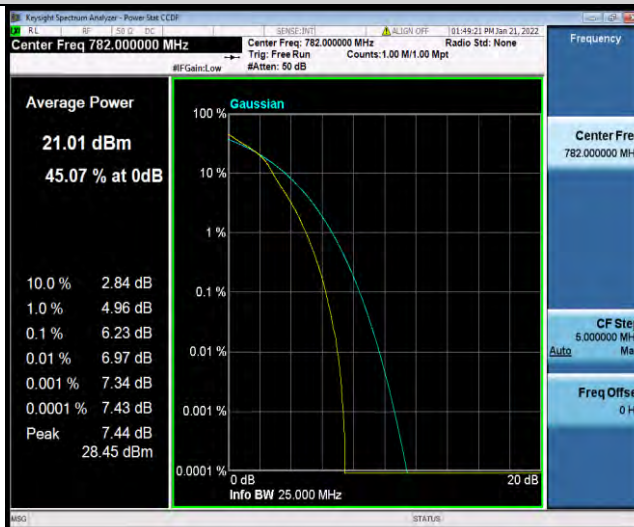

Band13-5MHz-64QAM-23205-1RB#0

Band13-5MHz-64QAM-23205-25RB#0

BUREAU VERITAS

Test Report No.: W7L-P21120037RF05

Band13-5MHz-64QAM-23230-1RB#0

Band13-5MHz-64QAM-23230-25RB#0

Band13-5MHz-64QAM-23255-1RB#0

BUREAU VERITAS