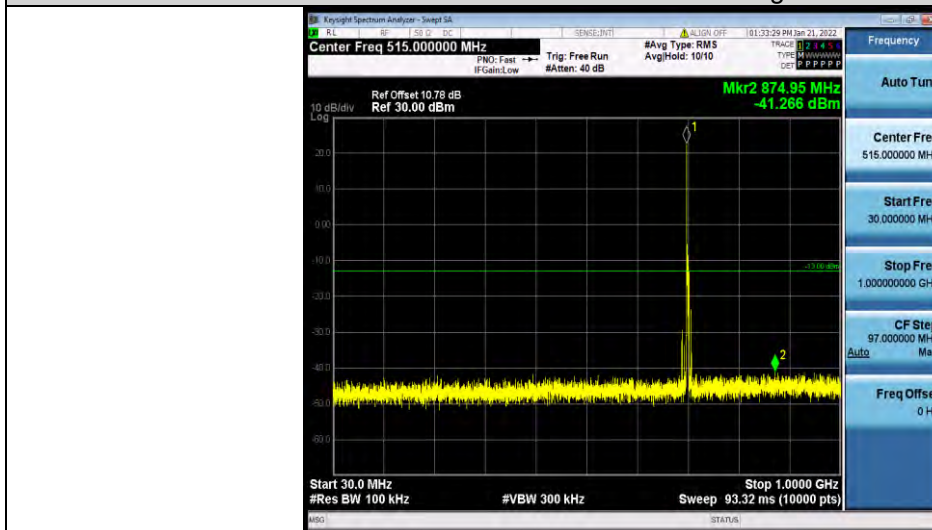

Test Report No.: W7L-P21120037RF05

Band12-5MHz-64QAM-23035-1RB#0-Range2:1000~10000MHz

Band12-5MHz-64QAM-23095-1RB#0-Range1:30~1000MHz

Band12-5MHz-64QAM-23095-1RB#0-Range2:1000~10000MHz

BUREAU VERITAS

Test Report No.: W7L-P21120037RF05