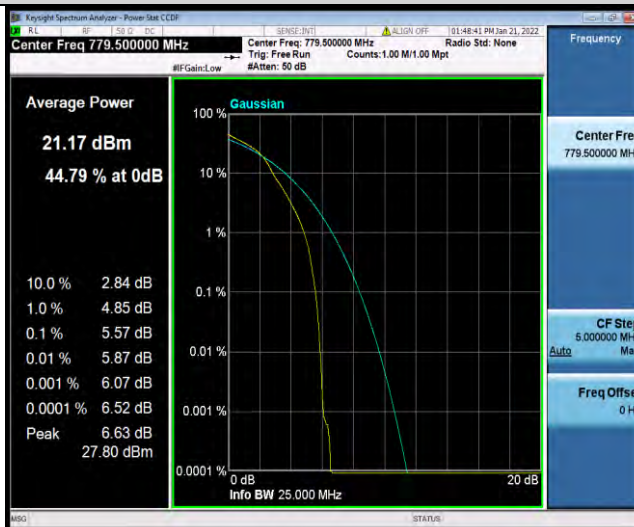

Band13-5MHz-64QAM-23205-25RB#0