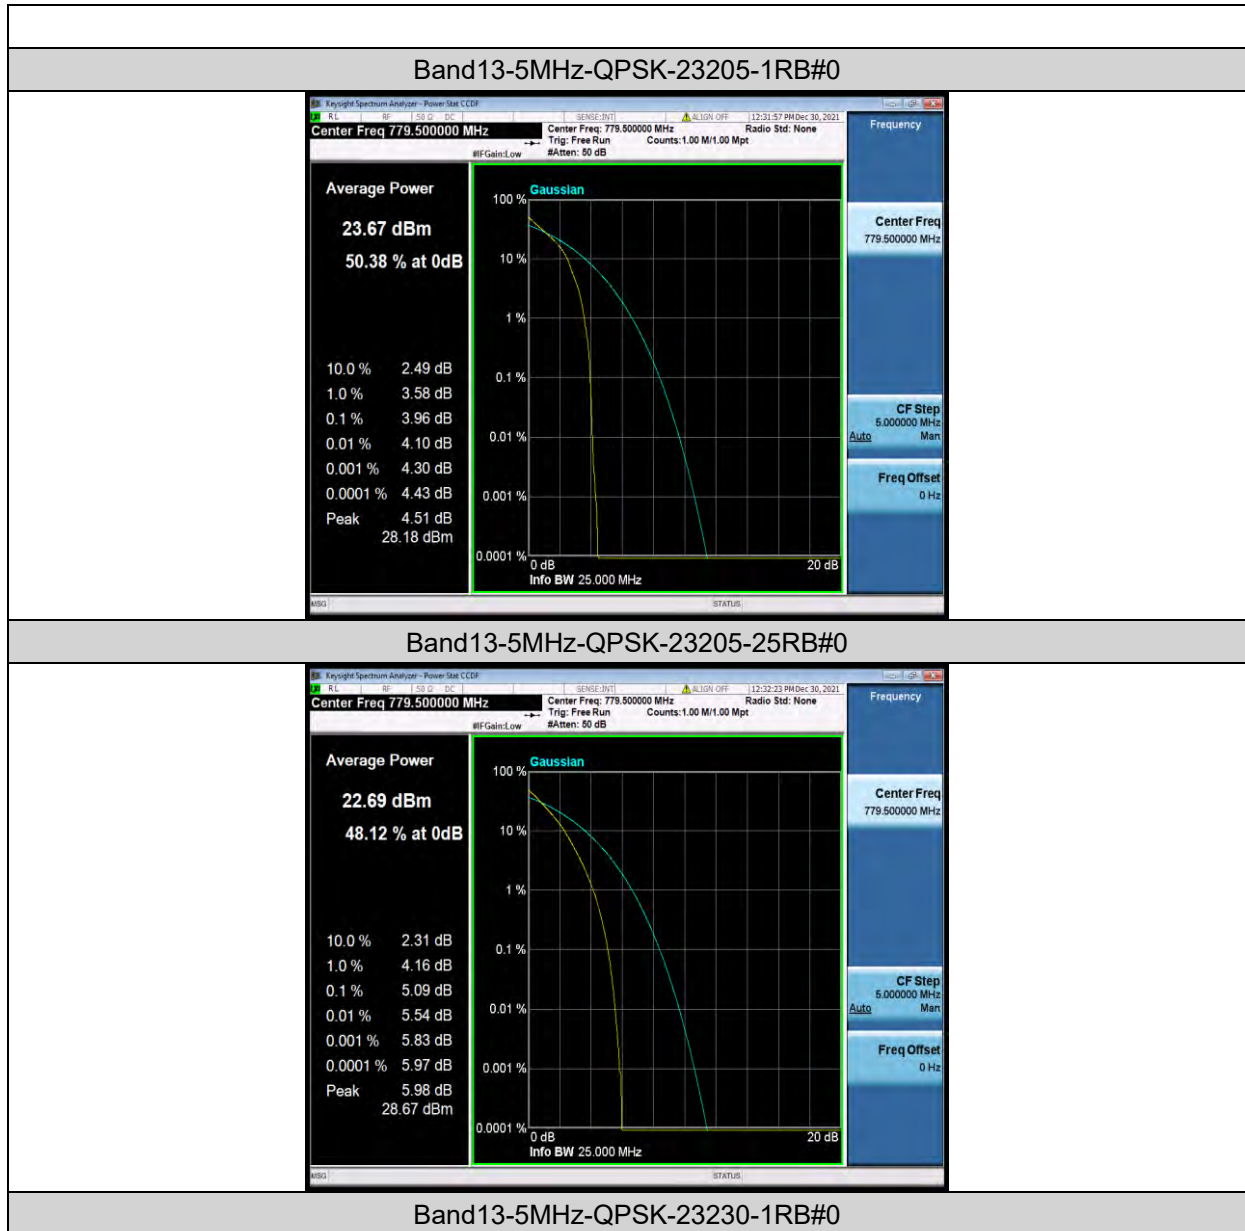

Test Graphs