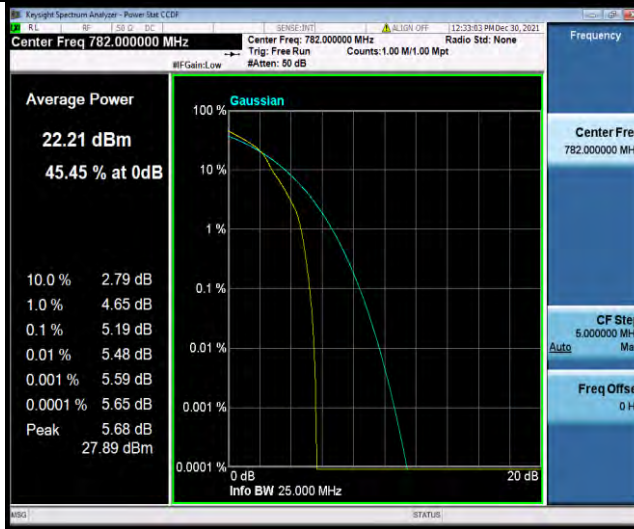

BUREAU VERITAS

Test Report No.: W7L-P21120037RF05

Band13-5MHz-16QAM-23230-25RB#0