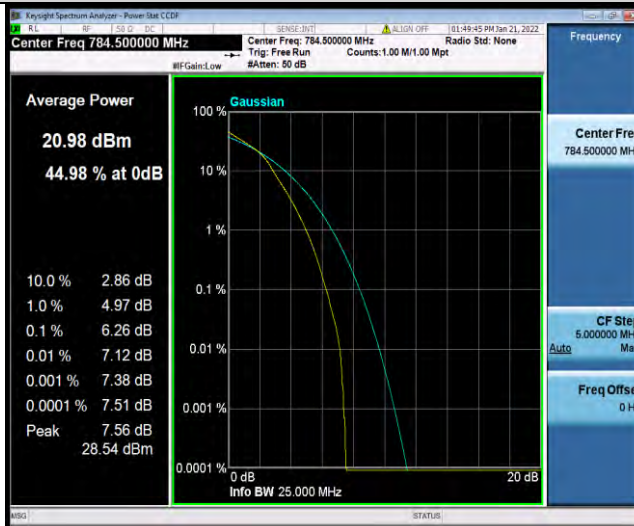

Band13-10MHz-64QAM-23230-1RB#0