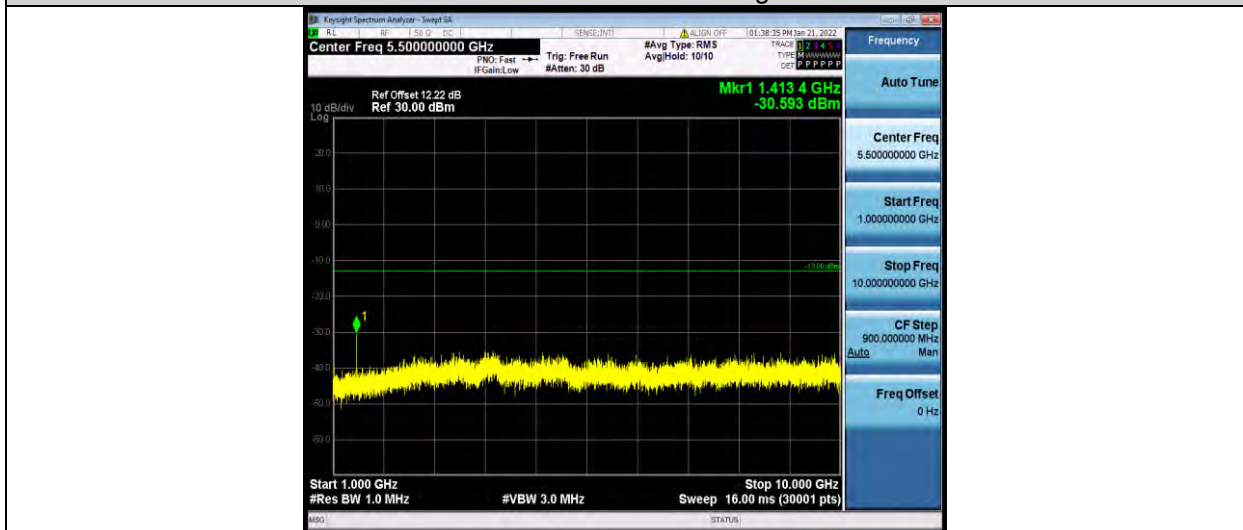

Band12-10MHz-64QAM-23095-1RB#0-Range1: 30~1000MHz

Band12-10MHz-64QAM-23095-1RB#0-Range2: 1000~10000MHz

BUREAU VERITAS

Test Report No.: W7L-P21120037RF05

Band12-10MHz-64QAM-23130-1RB#0-Range1:30~1000MHz

Band12-10MHz-64QAM-23130-1RB#0-Range2:1000~10000MHz