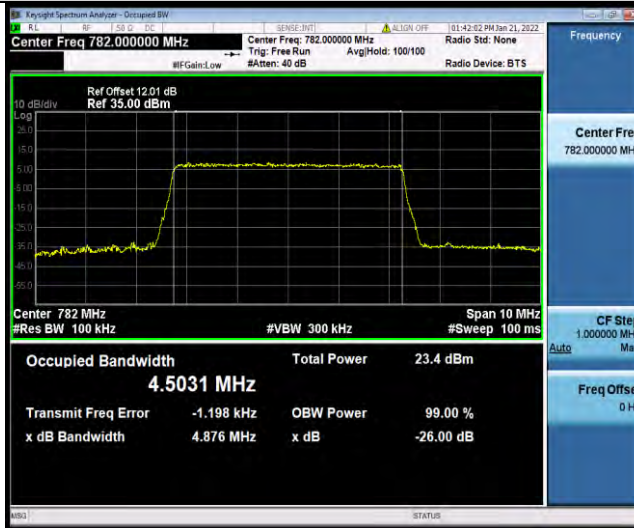

Band13-10MHz-QPSK-23230-50RB#0

Band13-10MHz-16QAM-23230-50RB#0

Band13-5MHz-64QAM-23205-25RB#0

BUREAU VERITAS

Test Report No.: W7L-P21120037RF05

Band13-5MHz-64QAM-23230-25RB#0

Band13-5MHz-64QAM-23255-25RB#0

Band13-10MHz-64QAM-23230-50RB#0