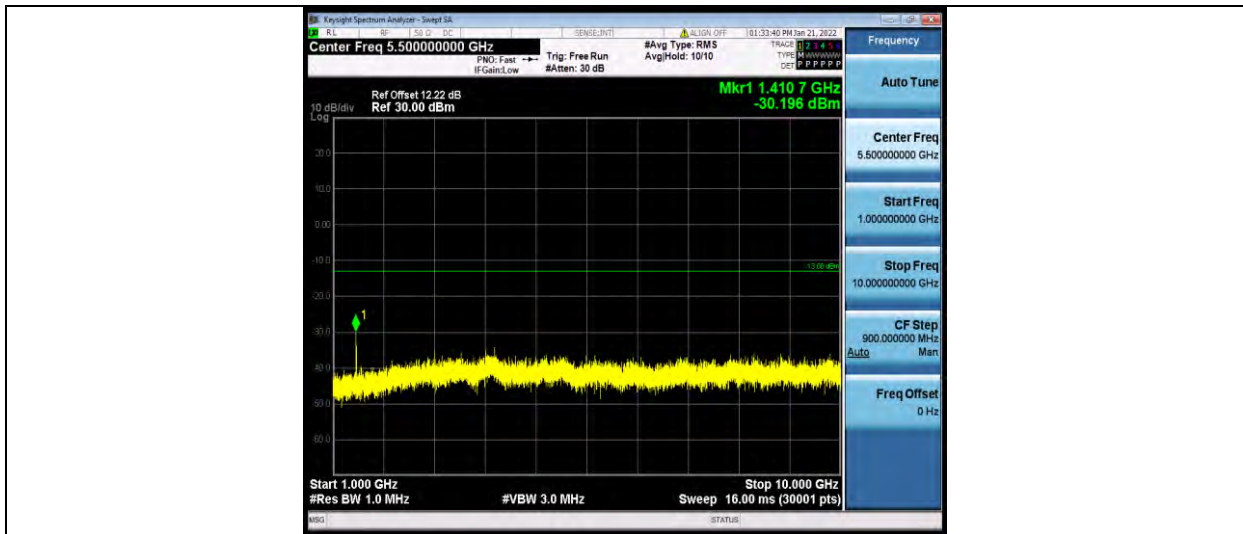

Test Report No.: W7L-P21120037RF05

Band12-5MHz-64QAM-23035-1RB#0-Range2:1000~10000MHz

Band12-5MHz-64QAM-23095-1RB#0-Range1:30~1000MHz

Band12-5MHz-64QAM-23095-1RB#0-Range2:1000~10000MHz

BUREAU VERITAS

Test Report No.: W7L-P21120037RF05