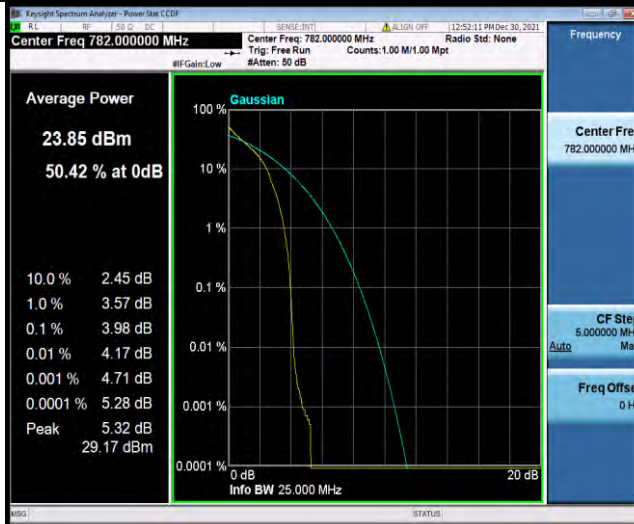

Band13-10MHz-QPSK-23230-50RB#0