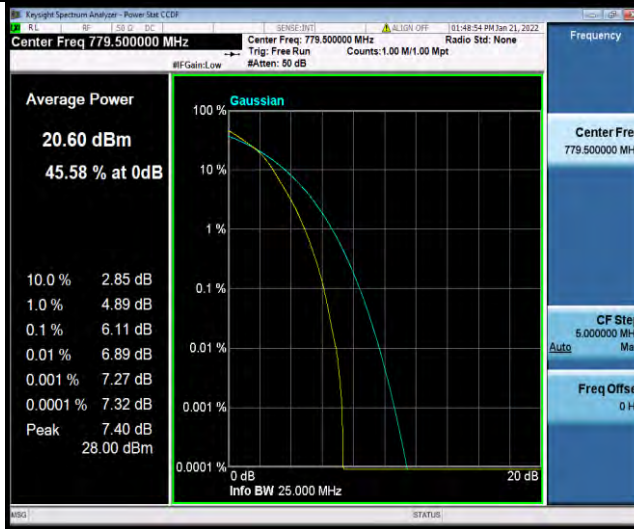

BUREAU VERITAS

Test Report No.: W7L-P21120037RF05

Band13-5MHz-64QAM-23230-1RB#0