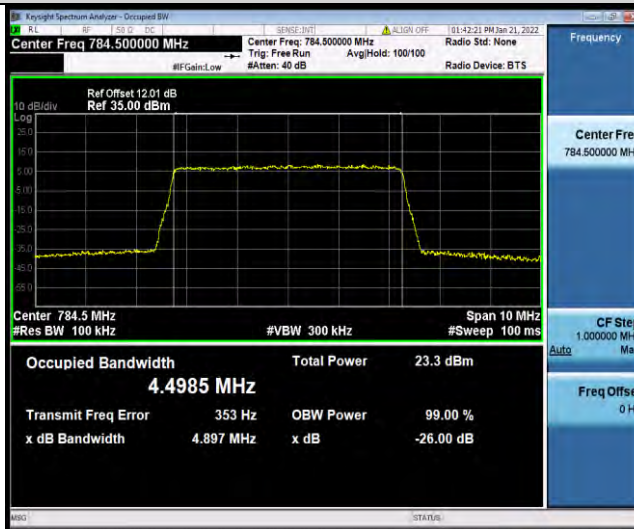

Band13-10MHz-QPSK-23230-50RB#0

Band13-10MHz-16QAM-23230-50RB#0

Band13-5MHz-64QAM-23205-25RB#0

BUREAU VERITAS

Test Report No.: W7L-P21120037RF05

Band13-5MHz-64QAM-23230-25RB#0

Band13-5MHz-64QAM-23255-25RB#0

Band13-10MHz-64QAM-23230-50RB#0