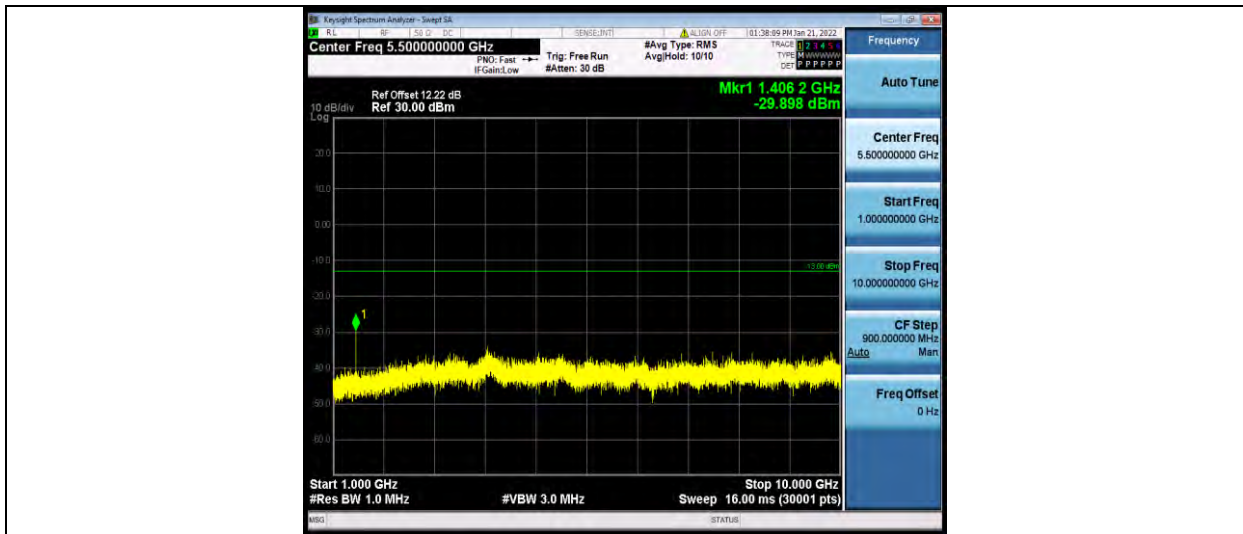

Band12-10MHz-64QAM-23095-1RB#0-Range1: 30~1000MHz

Band12-10MHz-64QAM-23095-1RB#0-Range2: 1000~10000MHz

BUREAU VERITAS

Test Report No.: W7L-P21120037RF05

Band12-10MHz-64QAM-23130-1RB#0-Range1:30~1000MHz

Band12-10MHz-64QAM-23130-1RB#0-Range2:1000~10000MHz