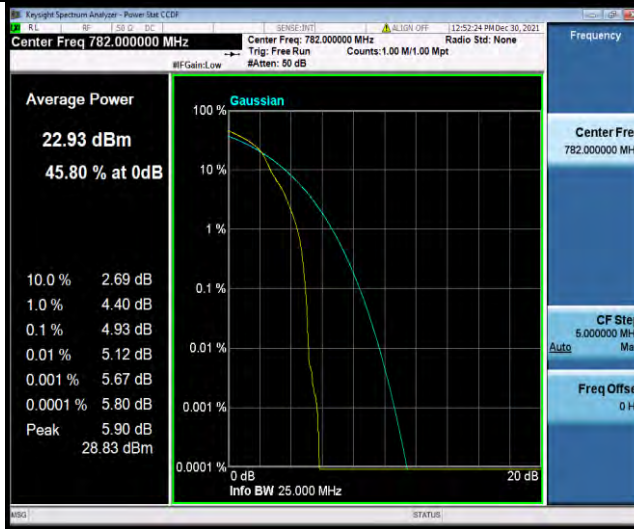

BUREAU VERITAS

Test Report No.: W7L-P21120037RF05

Band13-10MHz-QPSK-23230-1RB#0

Band13-10MHz-QPSK-23230-50RB#0

Band13-10MHz-16QAM-23230-1RB#0

BUREAU VERITAS

Test Report No.: W7L-P21120037RF05

Band13-10MHz-16QAM-23230-50RB#0