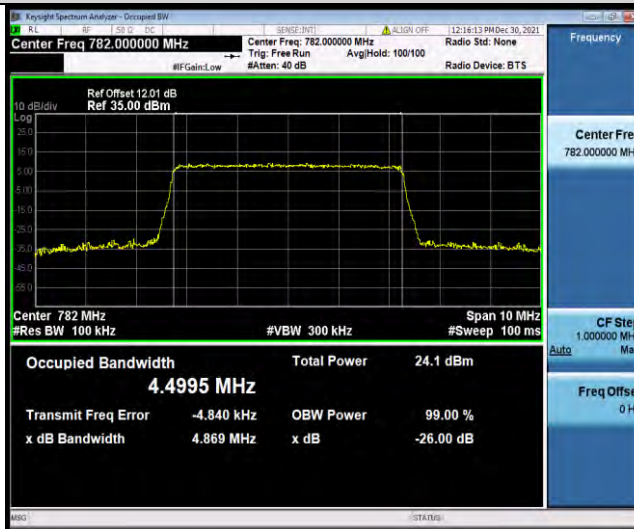

Band13-5MHz-16QAM-23255-25RB#0