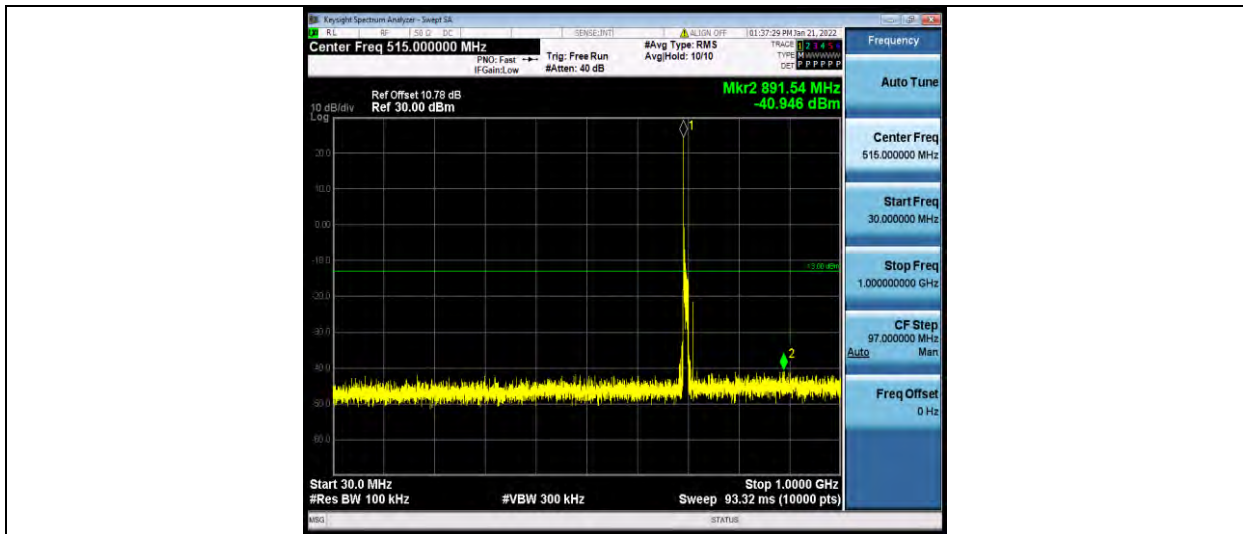

Band12-5MHz-64QAM-23155-1RB#0-Range1:30~1000MHz

Band12-5MHz-64QAM-23155-1RB#0-Range2:1000~1000MHz

Band12-10MHz-64QAM-23060-1RB#0-Range1:30~1000MHz

BUREAU VERITAS

Test Report No.: W7L-P21120037RF05

Band12-10MHz-64QAM-23060-1RB#0-Range2: 1000~10000MHz