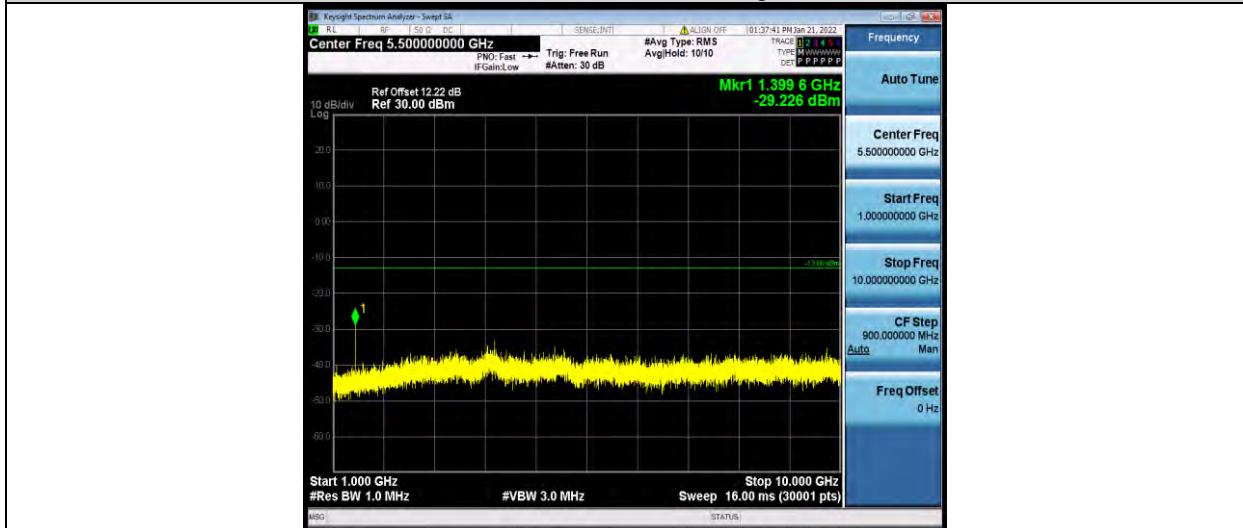

Band12-5MHz-64QAM-23155-1RB#0-Range1:30~1000MHz

Band12-5MHz-64QAM-23155-1RB#0-Range2:1000~1000MHz

Band12-10MHz-64QAM-23060-1RB#0-Range1:30~1000MHz

BUREAU VERITAS

Test Report No.: W7L-P21120037RF05

Band12-10MHz-64QAM-23060-1RB#0-Range2: 1000~10000MHz