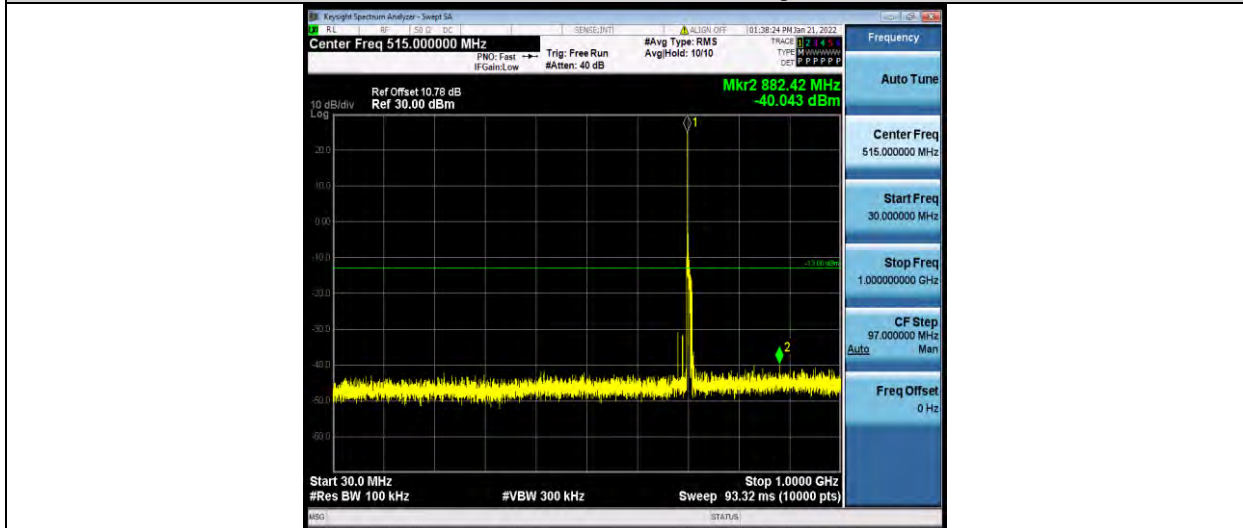

Band12-10MHz-64QAM-23095-1RB#0-Range1: 30~1000MHz

Band12-10MHz-64QAM-23095-1RB#0-Range2: 1000~10000MHz

BUREAU VERITAS

Test Report No.: W7L-P21120037RF05

Band12-10MHz-64QAM-23130-1RB#0-Range1:30~1000MHz

Band12-10MHz-64QAM-23130-1RB#0-Range2:1000~10000MHz