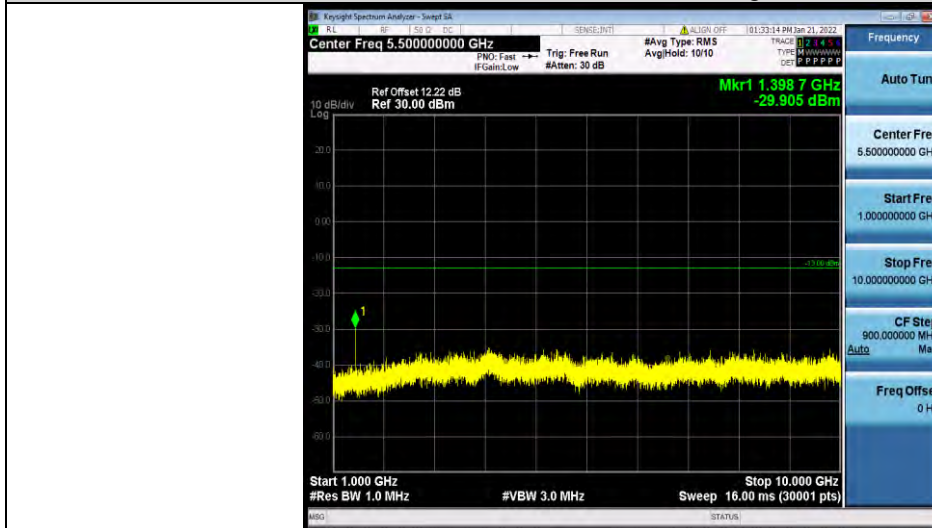

Test Report No.: W7L-P21120037RF05

Band12-5MHz-64QAM-23035-1RB#0-Range2:1000~10000MHz

Band12-5MHz-64QAM-23095-1RB#0-Range1:30~1000MHz

Band12-5MHz-64QAM-23095-1RB#0-Range2:1000~10000MHz

BUREAU VERITAS

Test Report No.: W7L-P21120037RF05