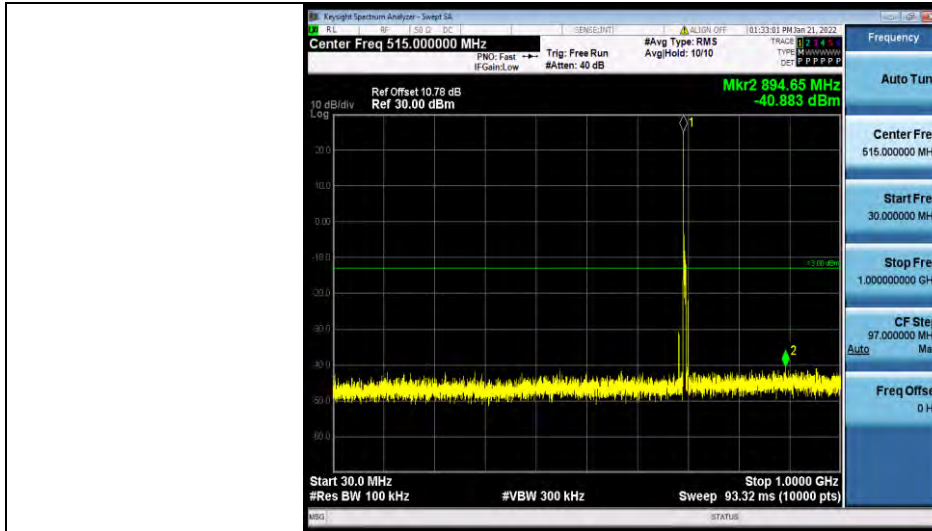

Test Report No.: W7L-P21120037RF05

Band12-5MHz-64QAM-23035-1RB#0-Range2:1000~10000MHz

Band12-5MHz-64QAM-23095-1RB#0-Range1:30~1000MHz

Band12-5MHz-64QAM-23095-1RB#0-Range2:1000~10000MHz

BUREAU VERITAS

Test Report No.: W7L-P21120037RF05