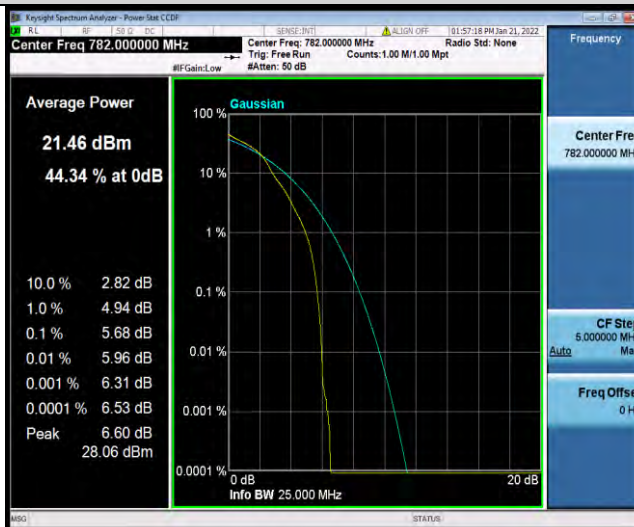

Band13-10MHz-64QAM-23230-50RB#0