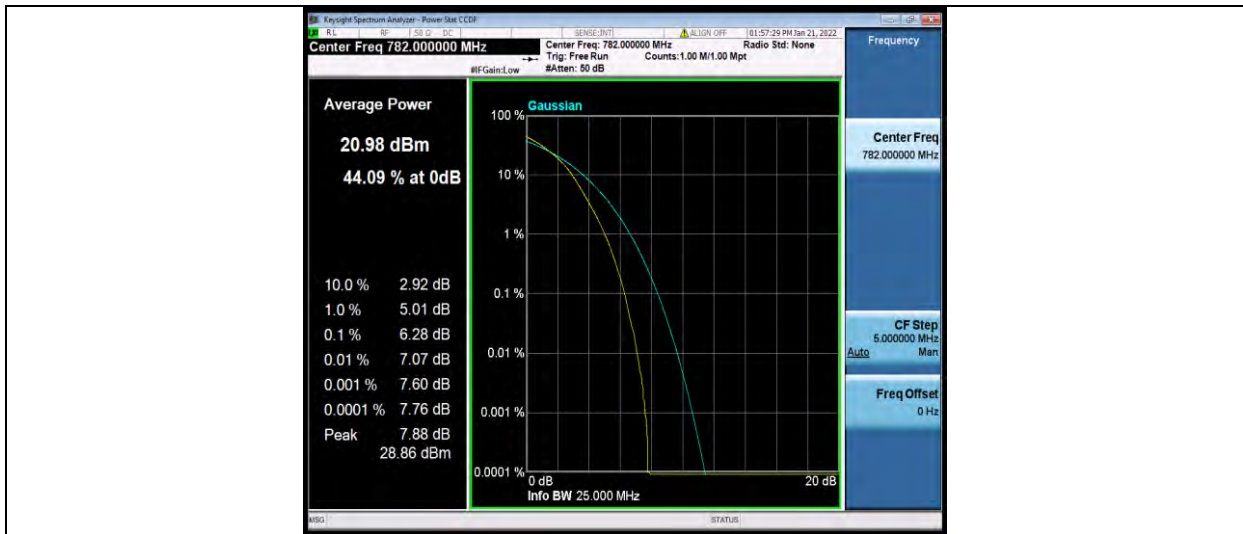

BUREAU
VERITAS

Test Report No.: W7L-P21120037RF05