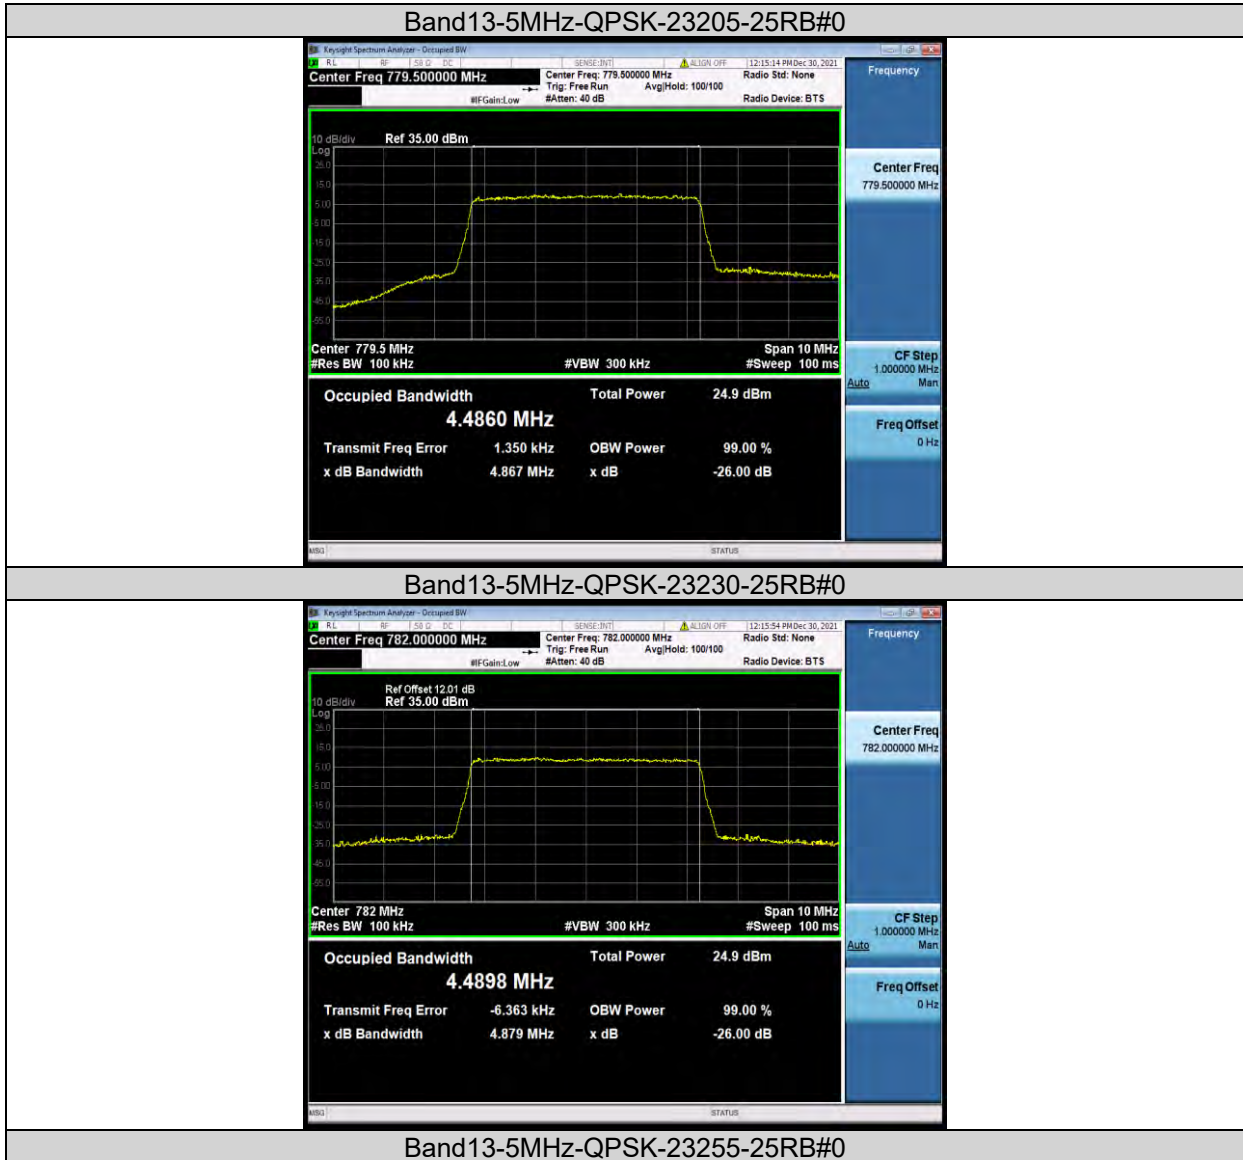

Test Graphs