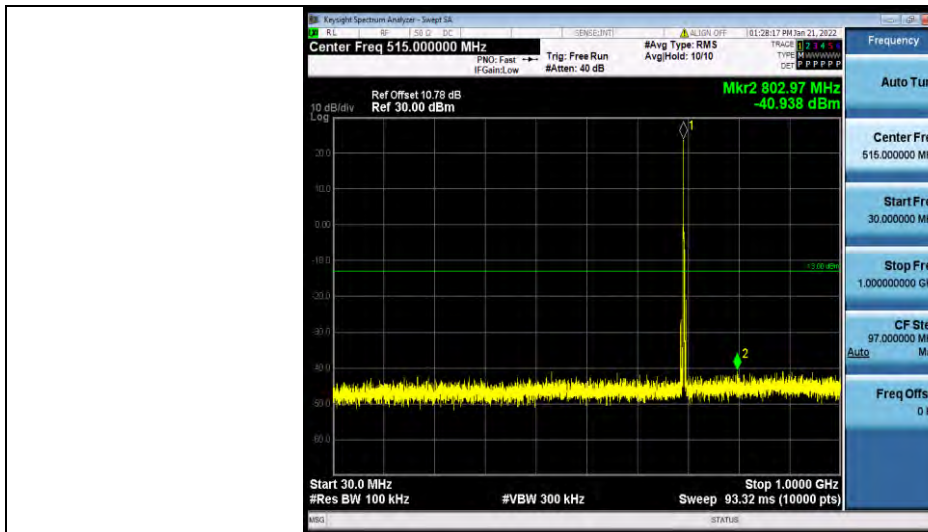

Band12-1.4MHz-64QAM-23173-1RB#0-Range1:30~1000MHz

Band12-1.4MHz-64QAM-23173-1RB#0-Range2:1000~10000MHz

Band12-3MHz-64QAM-23025-1RB#0-Range1:30~1000MHz

Test Report No.: W7L-P21120037RF05

Band12-3MHz-64QAM-23025-1RB#0-Range2:1000~10000MHz