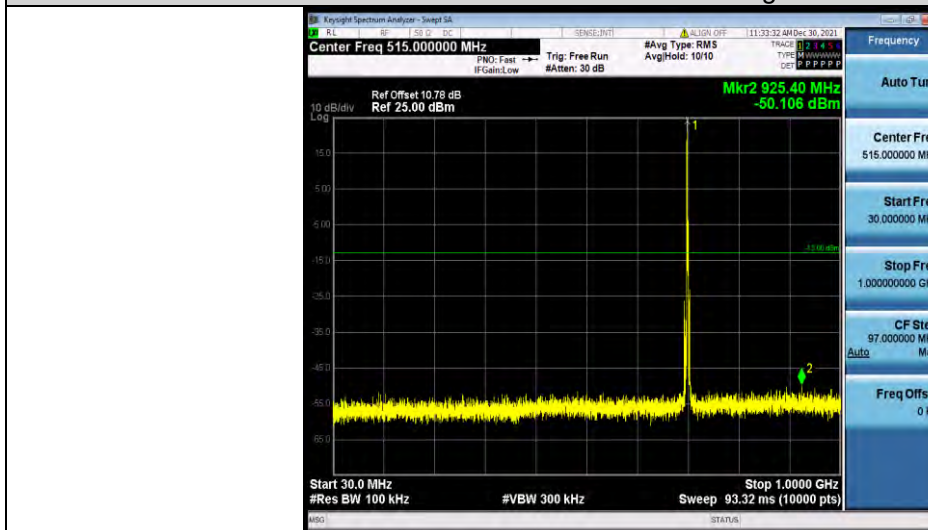

Band12-3MHz-QPSK-23095-1RB#0-Range2: 1000~10000MHz