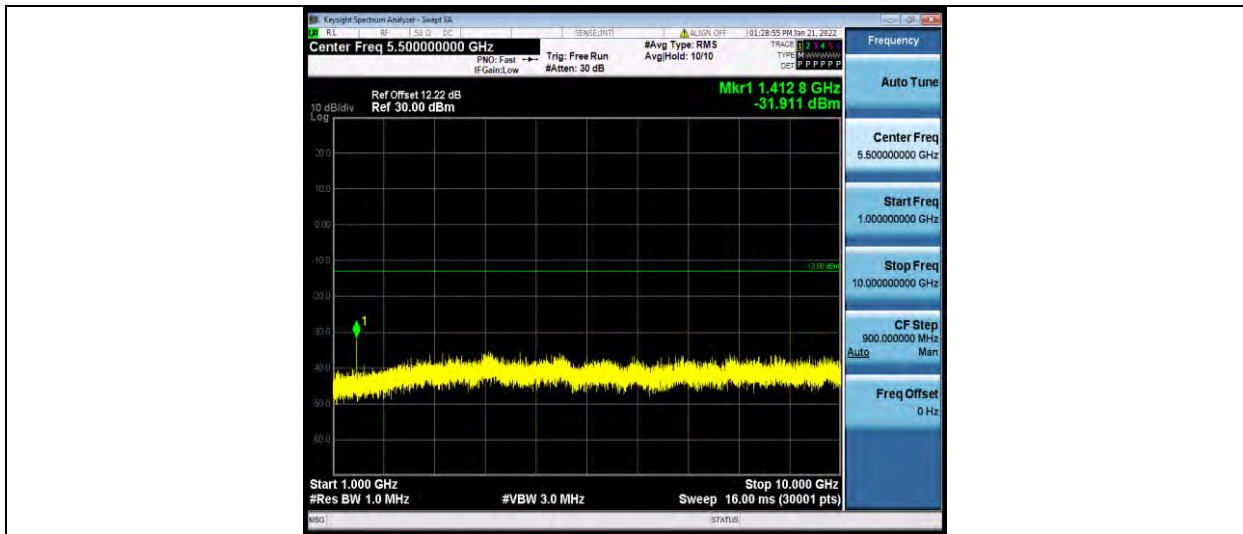

BUREAU VERITAS

Test Report No.: W7L-P21120037RF05

Band12-3MHz-64QAM-23165-1RB#0-Range1:30~1000MHz