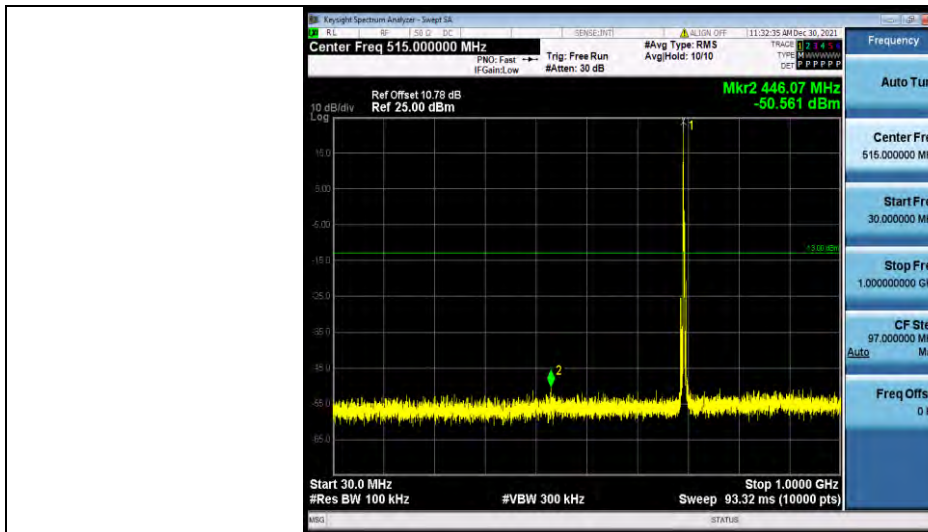

BUREAU VERITAS

Test Report No.: W7L-P21120037RF05

Band12-1.4MHz-16QAM-23173-1RB#0-Range1:30~1000MHz

Band12-1.4MHz-16QAM-23173-1RB#0-Range2:1000~10000MHz

Band12-3MHz-QPSK-23025-1RB#0-Range1:30~1000MHz

Test Report No.: W7L-P21120037RF05