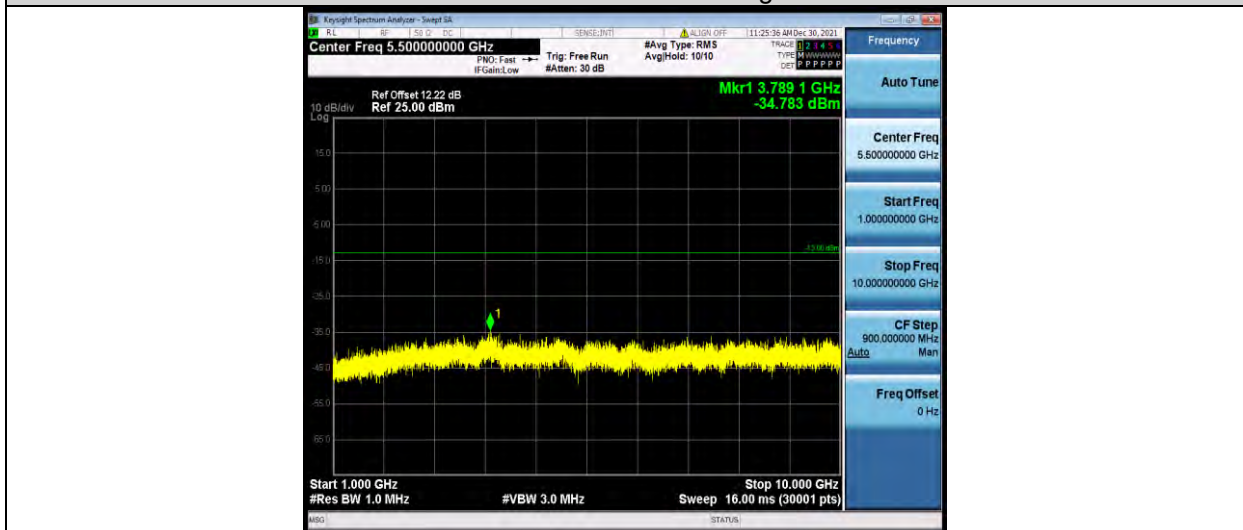

BUREAU VERITAS

Test Report No.: W7L-P21120037RF05

Band12-1.4MHz-16QAM-23173-1RB#0-Range1:30~1000MHz

Band12-1.4MHz-16QAM-23173-1RB#0-Range2:1000~10000MHz

Band12-3MHz-QPSK-23025-1RB#0-Range1:30~1000MHz

Test Report No.: W7L-P21120037RF05