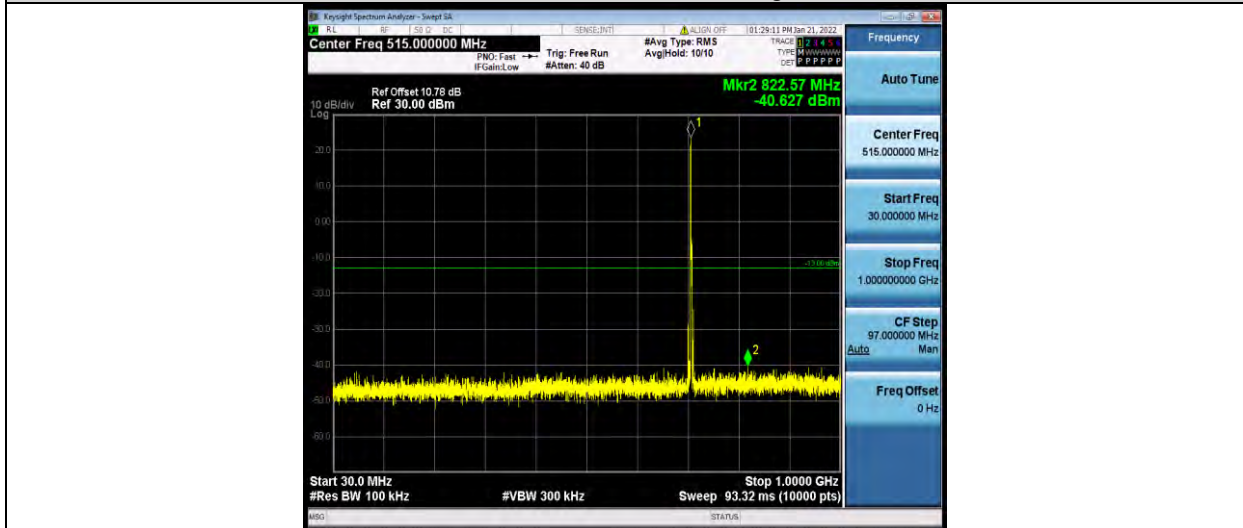

Band12-3MHz-64QAM-23165-1RB#0-Range2:1000~1000MHz