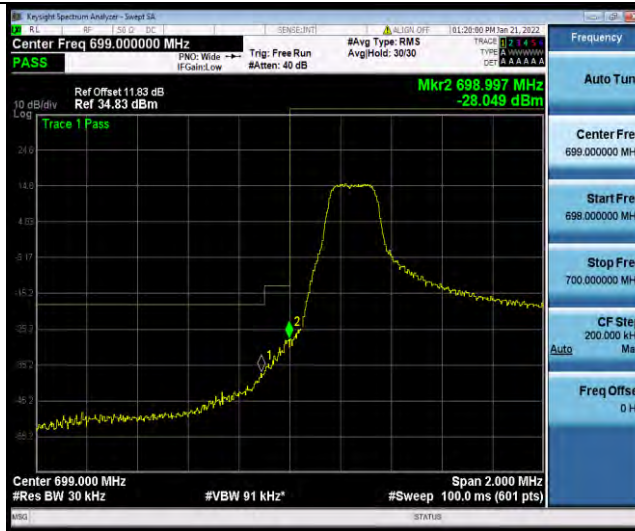

BUREAU VERITAS

Test Report No.: W7L-P21120037RF05

Band12-1.4MHz-64QAM-23017-6RB#0