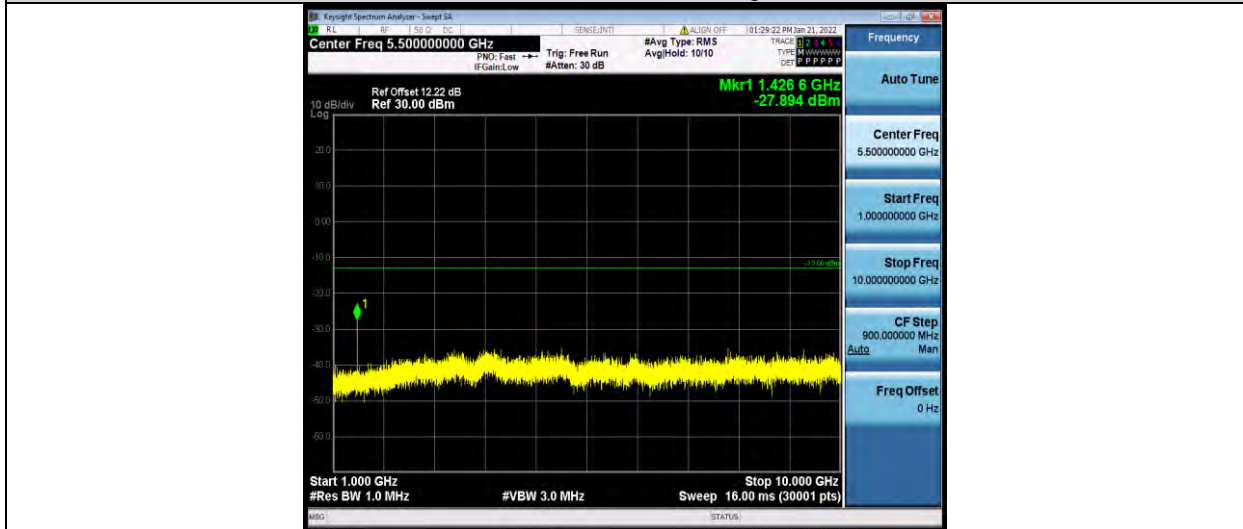

Band12-5MHz-64QAM-23035-1RB#0-Range1:30~1000MHz