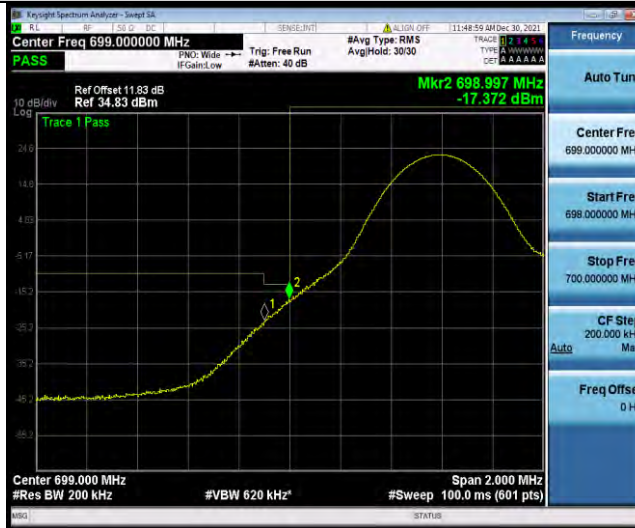

BUREAU VERITAS

Test Report No.: W7L-P21120037RF05

Band12-10MHz-QPSK-23060-1RB#0

Band12-10MHz-QPSK-23060-50RB#0

Band12-10MHz-QPSK-23130-1RB#49

BUREAU VERITAS

Test Report No.: W7L-P21120037RF05

Band12-10MHz-QPSK-23130-50RB#0