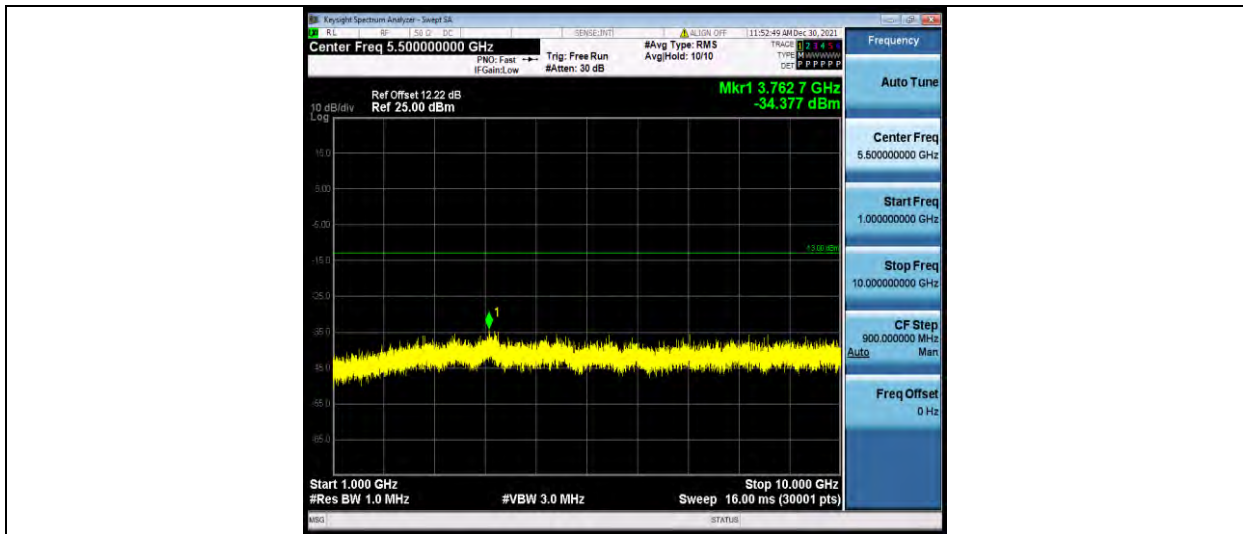

BUREAU VERITAS

Test Report No.: W7L-P21120037RF05

Band12-10MHz-16QAM-23130-1RB#0-Range1:30~1000MHz