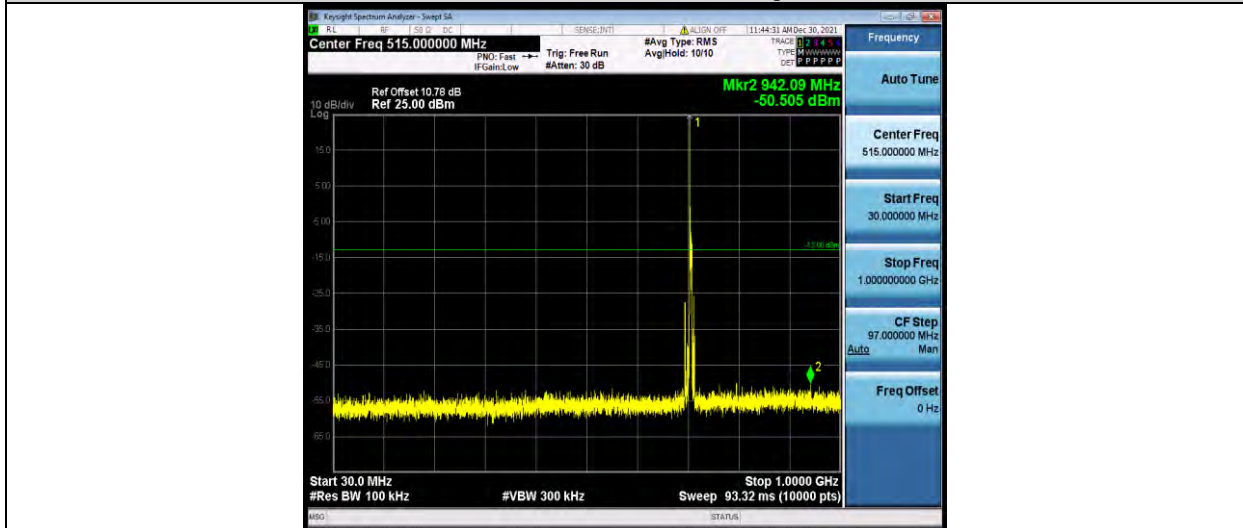

Band12-5MHz-16QAM-23035-1RB#0-Range2:1000~10000MHz

Band12-5MHz-16QAM-23095-1RB#0-Range1:30~1000MHz

Band12-5MHz-16QAM-23095-1RB#0-Range2:1000~10000MHz

BUREAU VERITAS

Test Report No.: W7L-P21120037RF05

Band12-5MHz-16QAM-23155-1RB#0-Range1:30~1000MHz