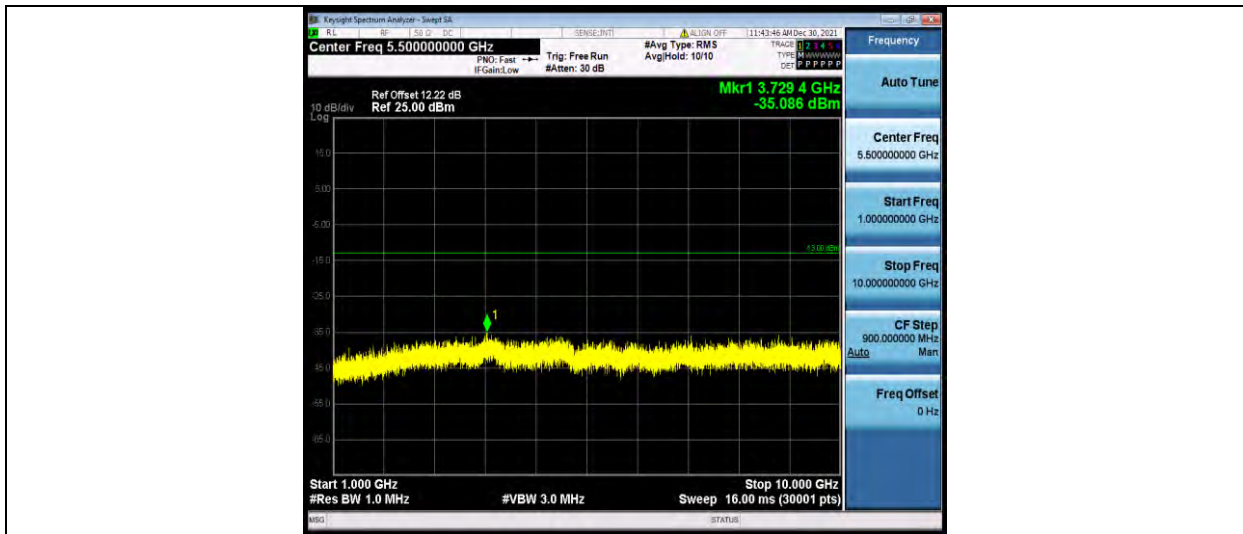

Band12-5MHz-16QAM-23035-1RB#0-Range2:1000~10000MHz

Band12-5MHz-16QAM-23095-1RB#0-Range1:30~1000MHz

Band12-5MHz-16QAM-23095-1RB#0-Range2:1000~10000MHz

BUREAU VERITAS

Test Report No.: W7L-P21120037RF05

Band12-5MHz-16QAM-23155-1RB#0-Range1:30~1000MHz