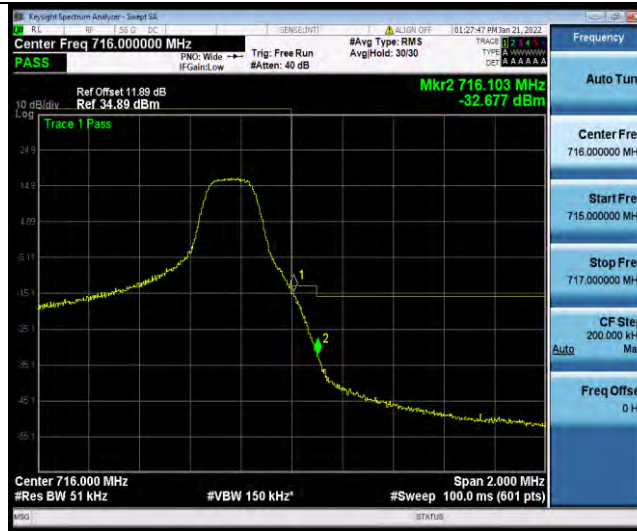

BUREAU VERITAS

Test Report No.: W7L-P21120037RF05

Band12-3MHz-64QAM-23165-15RB#0