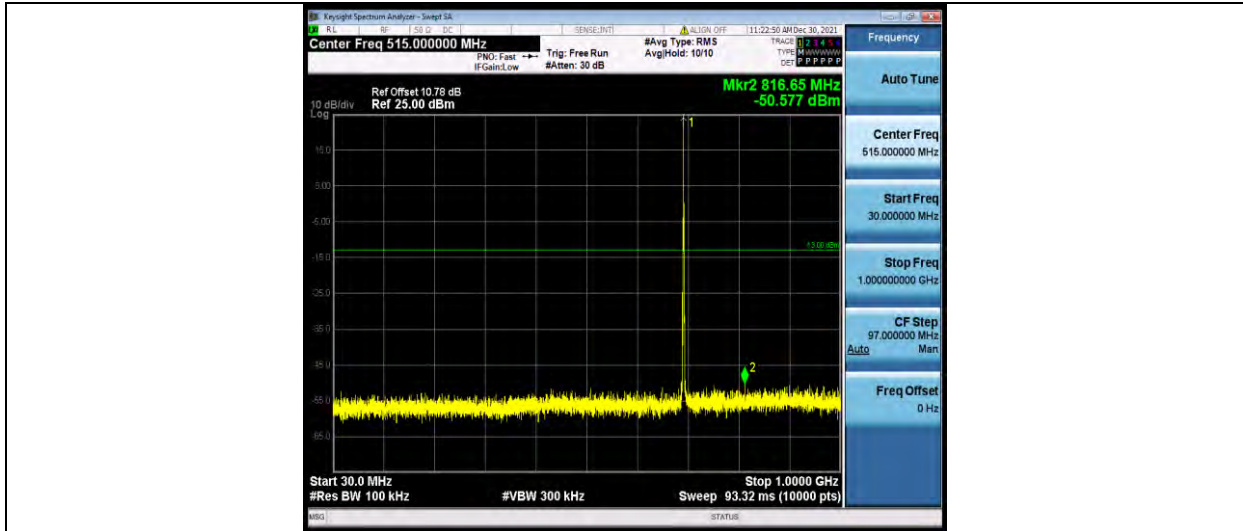

BUREAU VERITAS

Test Report No.: W7L-P21120037RF05

Band12-1.4MHz-QPSK-23017-1RB#0-Range2:1000~10000MHz