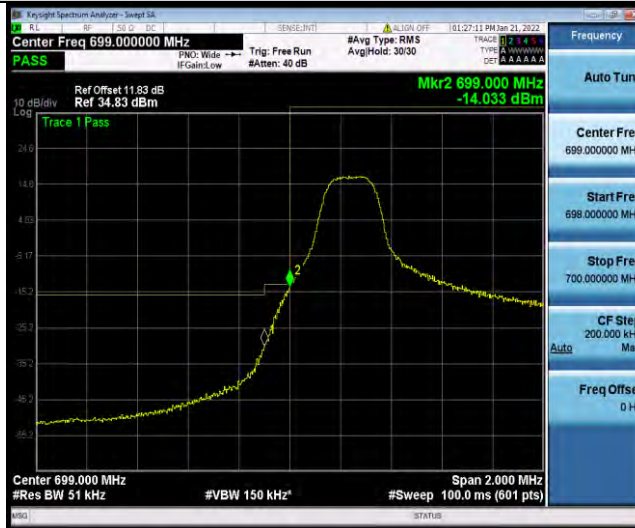

BUREAU VERITAS

Test Report No.: W7L-P21120037RF05

Band12-1.4MHz-64QAM-23017-6RB#0

Band12-1.4MHz-64QAM-23173-1RB#5

Band12-1.4MHz-64QAM-23173-6RB#0

BUREAU VERITAS

Test Report No.: W7L-P21120037RF05

Band12-3MHz-64QAM-23025-1RB#0