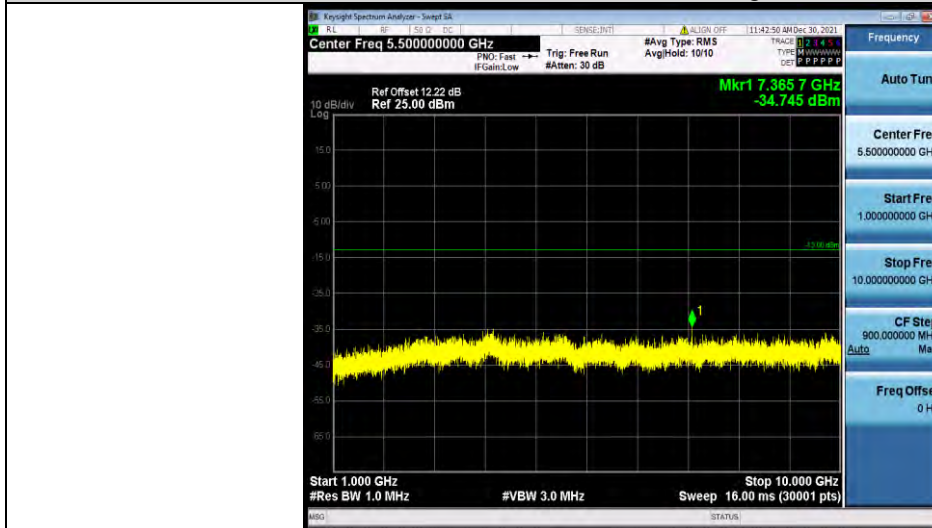

Band12-5MHz-16QAM-23095-1RB#0-Range1:30~1000MHz