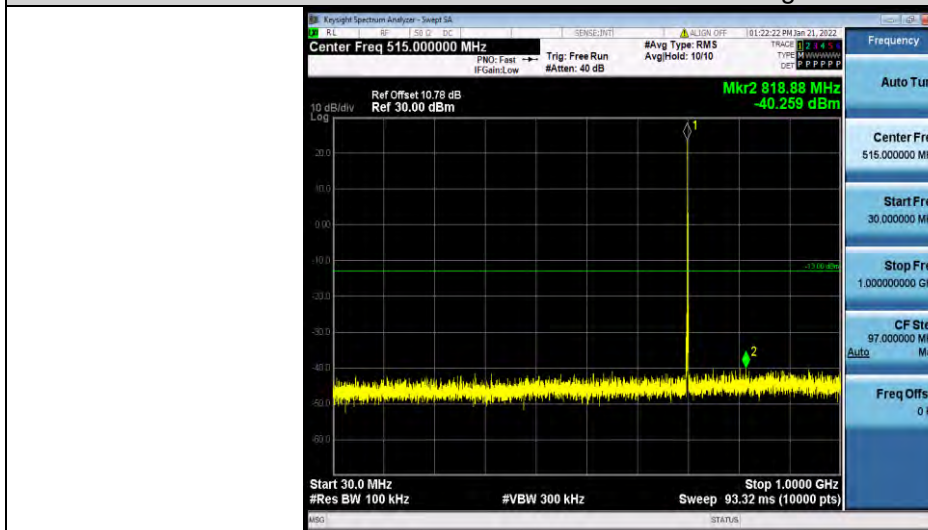

Band12-1.4MHz-64QAM-23095-1RB#0-Range2:1000~10000MHz