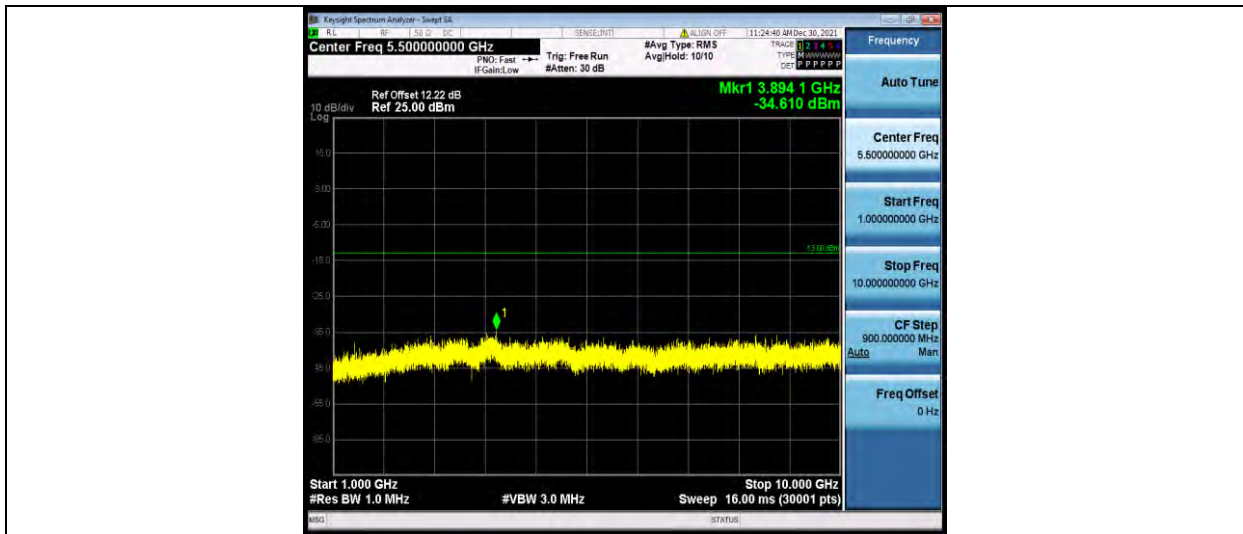

BUREAU VERITAS

Test Report No.: W7L-P21120037RF05

Band12-1.4MHz-16QAM-23173-1RB#0-Range1:30~1000MHz