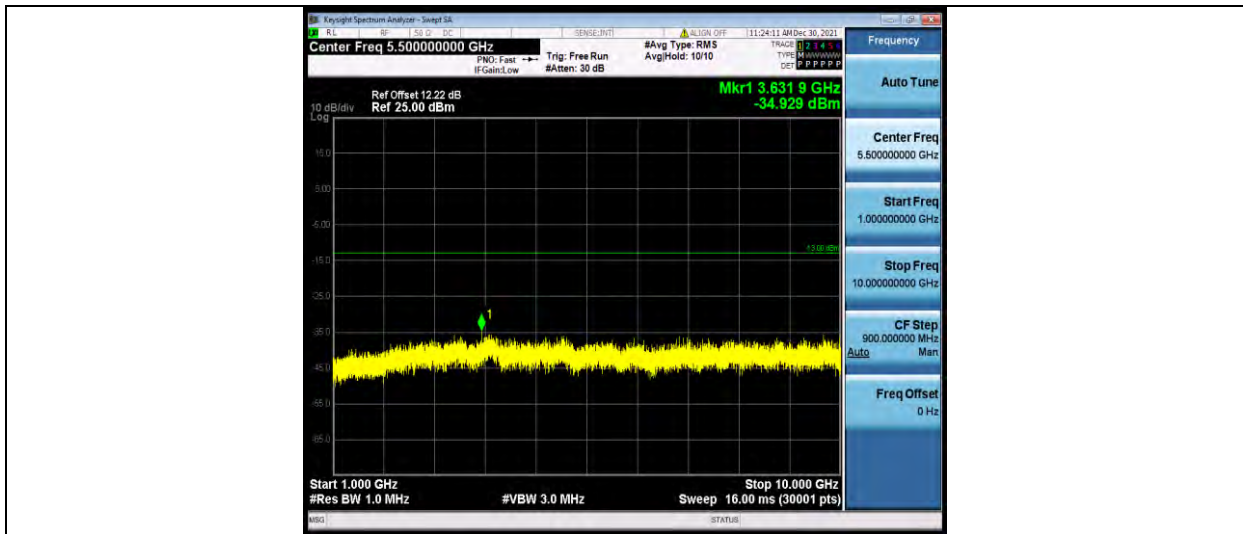

BUREAU VERITAS

Test Report No.: W7L-P21120037RF05

Band12-1.4MHz-QPSK-23173-1RB#0-Range1:30~1000MHz