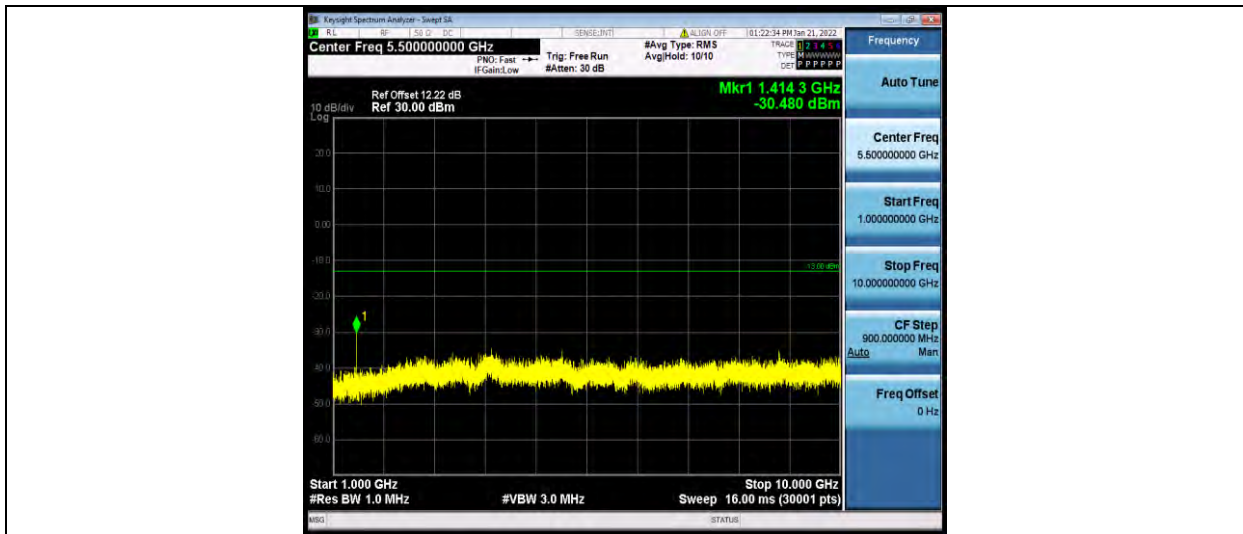

Band12-1.4MHz-64QAM-23017-1RB#0-Range2:1000~10000MHz

Band12-1.4MHz-64QAM-23095-1RB#0-Range1:30~1000MHz

Band12-1.4MHz-64QAM-23095-1RB#0-Range2:1000~10000MHz

BUREAU VERITAS

Test Report No.: W7L-P21120037RF05