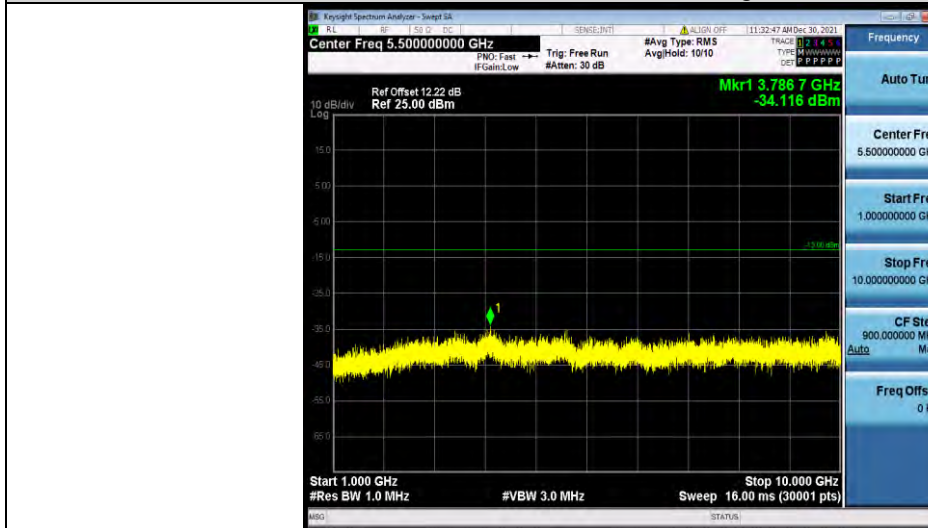

Band12-3MHz-QPSK-23095-1RB#0-Range1: 30~1000MHz