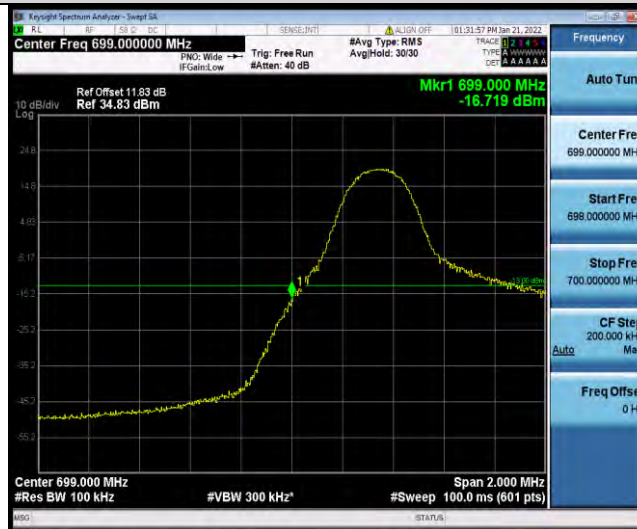

Band12-5MHz-64QAM-23035-25RB#0