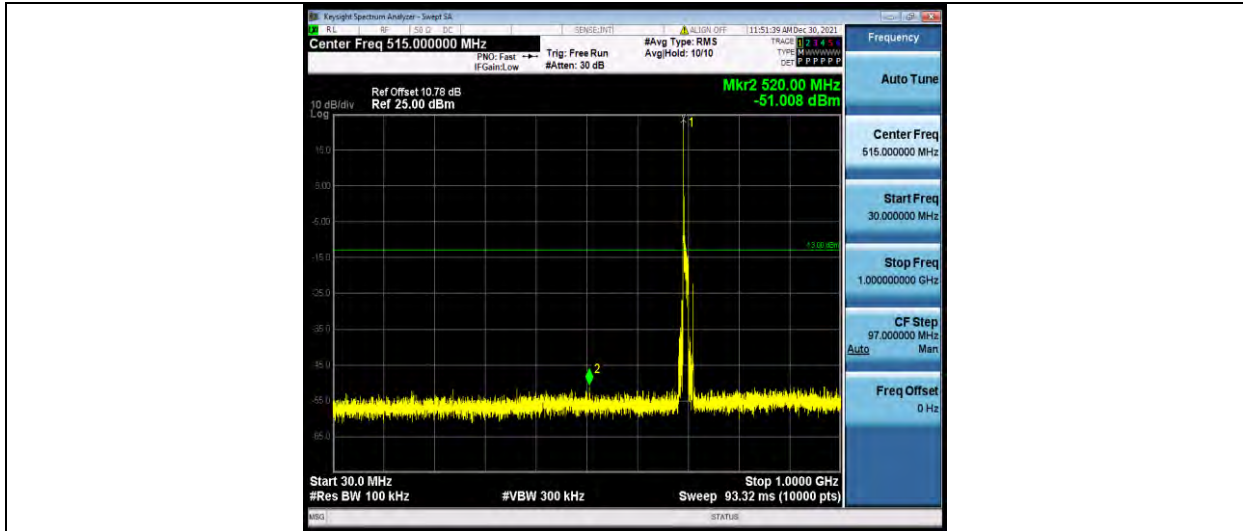

BUREAU VERITAS

Test Report No.: W7L-P21120037RF05

Band12-10MHz-16QAM-23060-1RB#0-Range2:1000~10000MHz