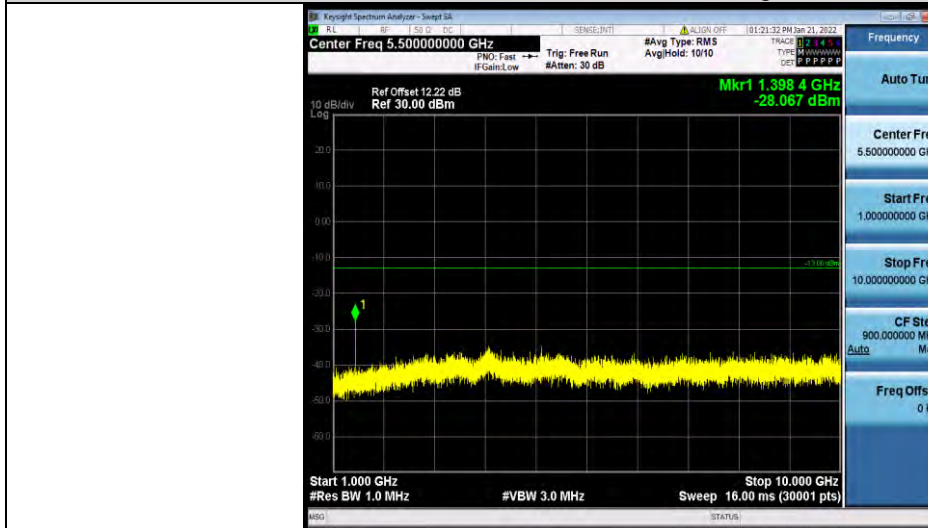

Band12-1.4MHz-64QAM-23095-1RB#0-Range1:30~1000MHz