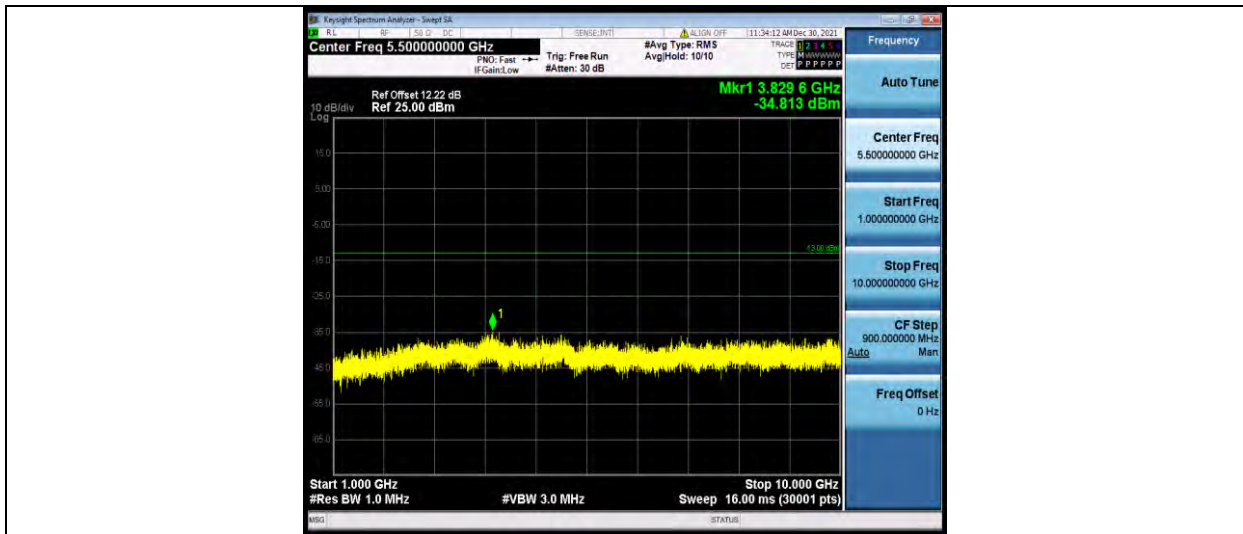

BUREAU VERITAS

Test Report No.: W7L-P21120037RF05

Band12-3MHz-16QAM-23165-1RB#0-Range1:30~1000MHz