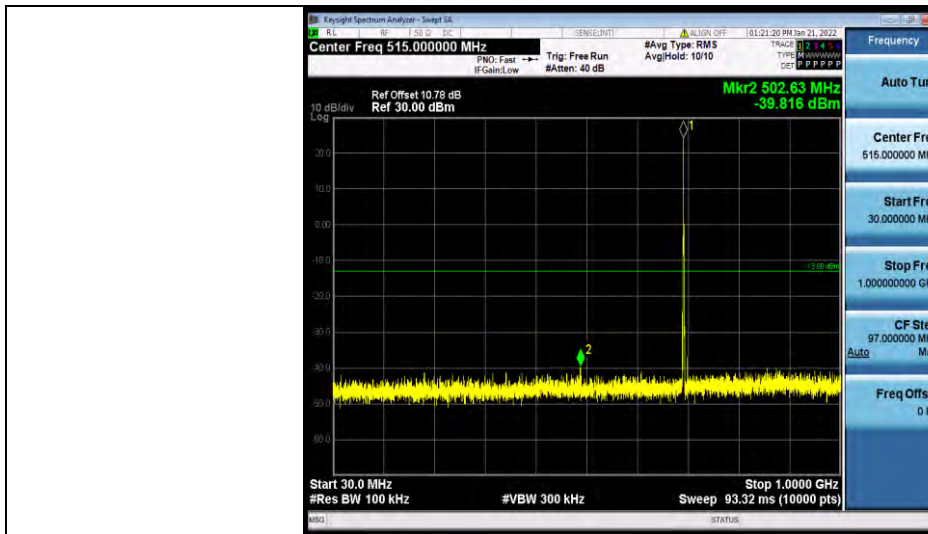

Test Report No.: W7L-P21120037RF05

Band12-10MHz-16QAM-23130-1RB#0-Range1:30~1000MHz

Band12-10MHz-16QAM-23130-1RB#0-Range2:1000~10000MHz

Band12-1.4MHz-64QAM-23017-1RB#0-Range1:30~1000MHz

Test Report No.: W7L-P21120037RF05