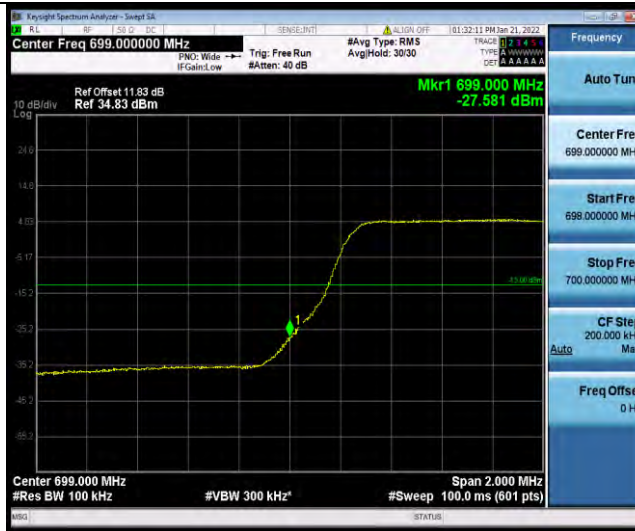

Test Report No.: W7L-P21120037RF05

Band12-5MHz-64QAM-23155-1RB#24

Band12-5MHz-64QAM-23155-25RB#0

Band12-10MHz-64QAM-23060-1RB#0

BUREAU VERITAS

Test Report No.: W7L-P21120037RF05

Band12-10MHz-64QAM-23060-50RB#0