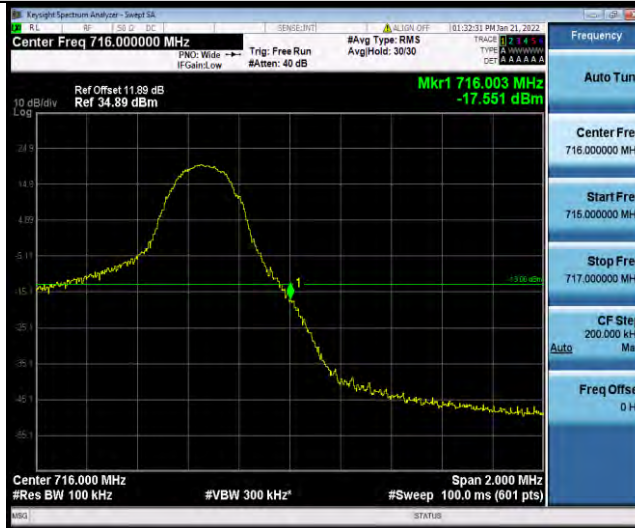

Test Report No.: W7L-P21120037RF05

Band12-5MHz-64QAM-23155-1RB#24

Band12-5MHz-64QAM-23155-25RB#0

Band12-10MHz-64QAM-23060-1RB#0

BUREAU VERITAS

Test Report No.: W7L-P21120037RF05

Band12-10MHz-64QAM-23060-50RB#0