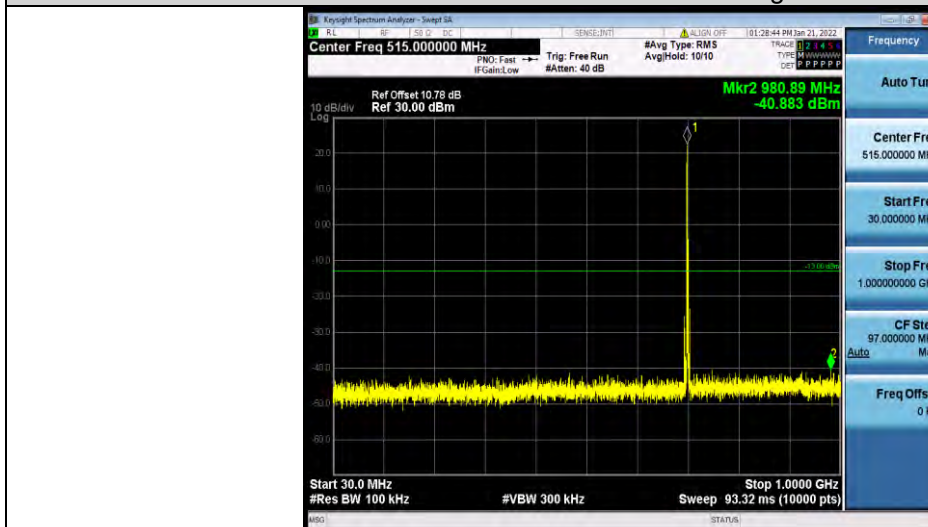

Band12-3MHz-64QAM-23095-1RB#0-Range2:1000~10000MHz