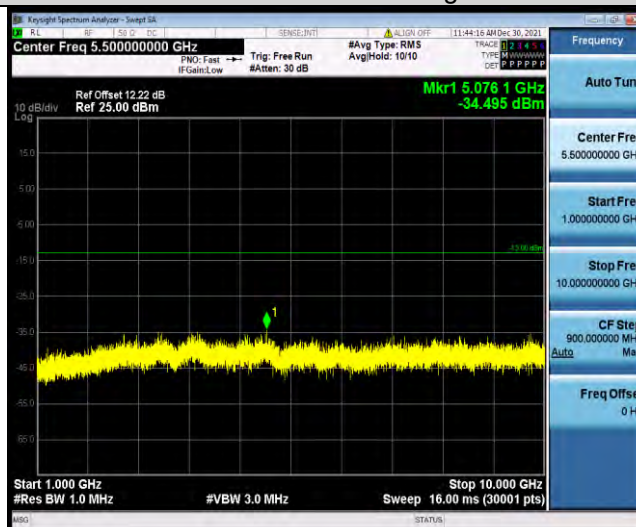

Band12-5MHz-16QAM-23035-1RB#0-Range1:30~1000MHz