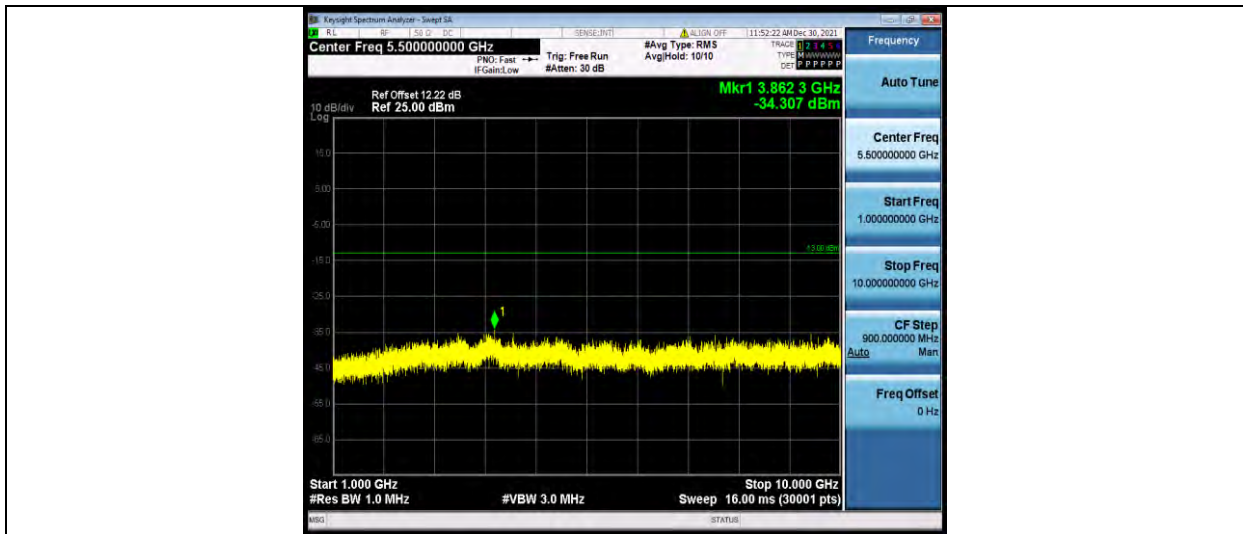

BUREAU VERITAS

Test Report No.: W7L-P21120037RF05

Band12-10MHz-QPSK-23130-1RB#0-Range1:30~1000MHz