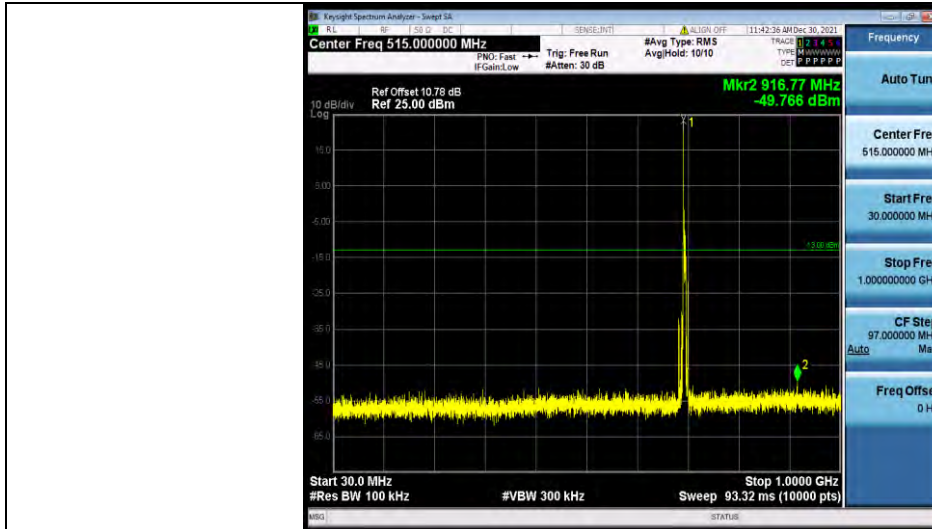

Test Report No.: W7L-P21120037RF05

Band12-5MHz-QPSK-23155-1RB#0-Range1:30~1000MHz

Band12-5MHz-QPSK-23155-1RB#0-Range2:1000~10000MHz

Band12-5MHz-16QAM-23035-1RB#0-Range1:30~1000MHz

Test Report No.: W7L-P21120037RF05