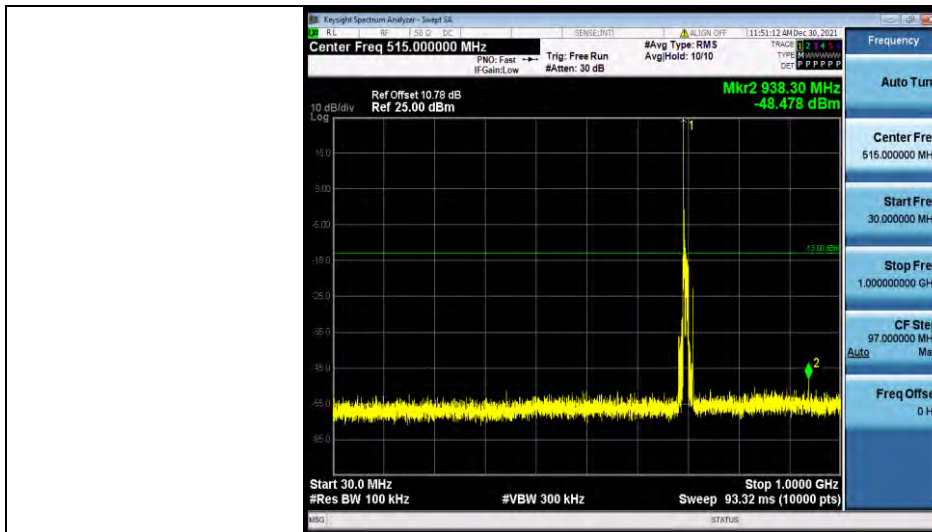

Test Report No.: W7L-P21120037RF05

Band12-10MHz-QPSK-23060-1RB#0-Range2:1000~10000MHz