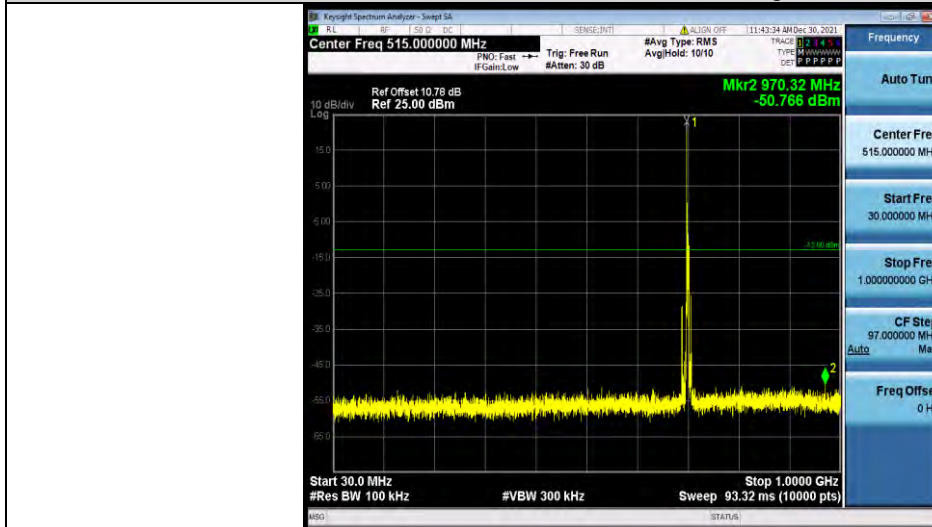

Band12-5MHz-16QAM-23095-1RB#0-Range2:1000~10000MHz