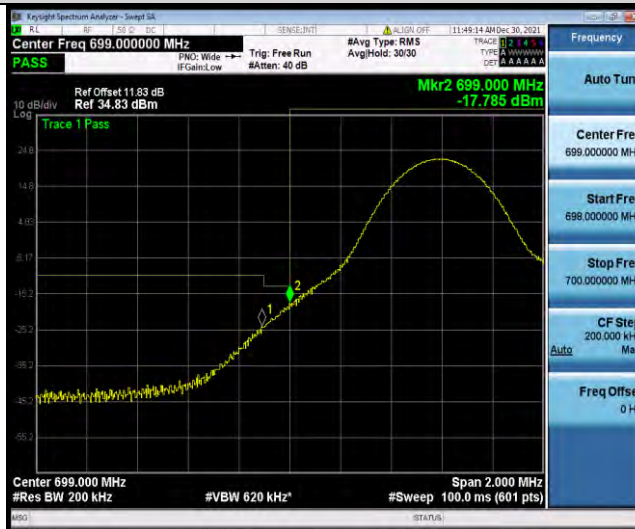

Band12-10MHz-16QAM-23060-50RB#0