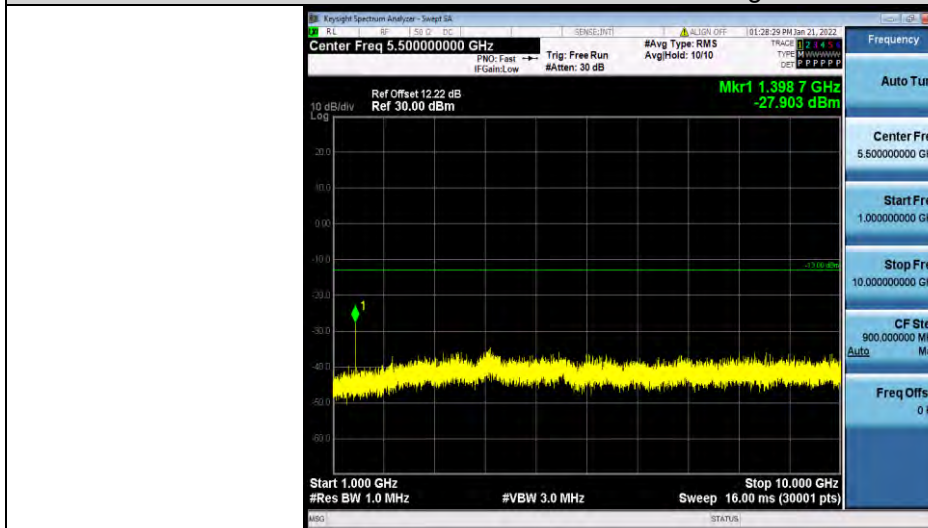

Band12-1.4MHz-64QAM-23173-1RB#0-Range1:30~1000MHz

Band12-1.4MHz-64QAM-23173-1RB#0-Range2:1000~10000MHz

Band12-3MHz-64QAM-23025-1RB#0-Range1:30~1000MHz

Test Report No.: W7L-P21120037RF05

Band12-3MHz-64QAM-23025-1RB#0-Range2:1000~10000MHz