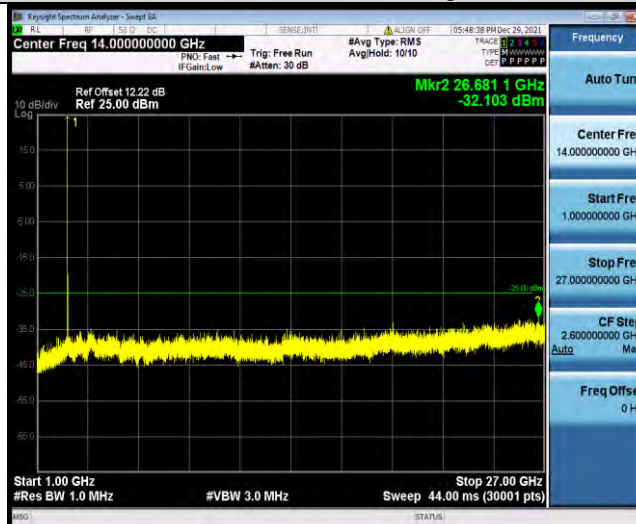

Band7-15MHz-16QAM-20825-1RB#0-Range1:30~1000MHz