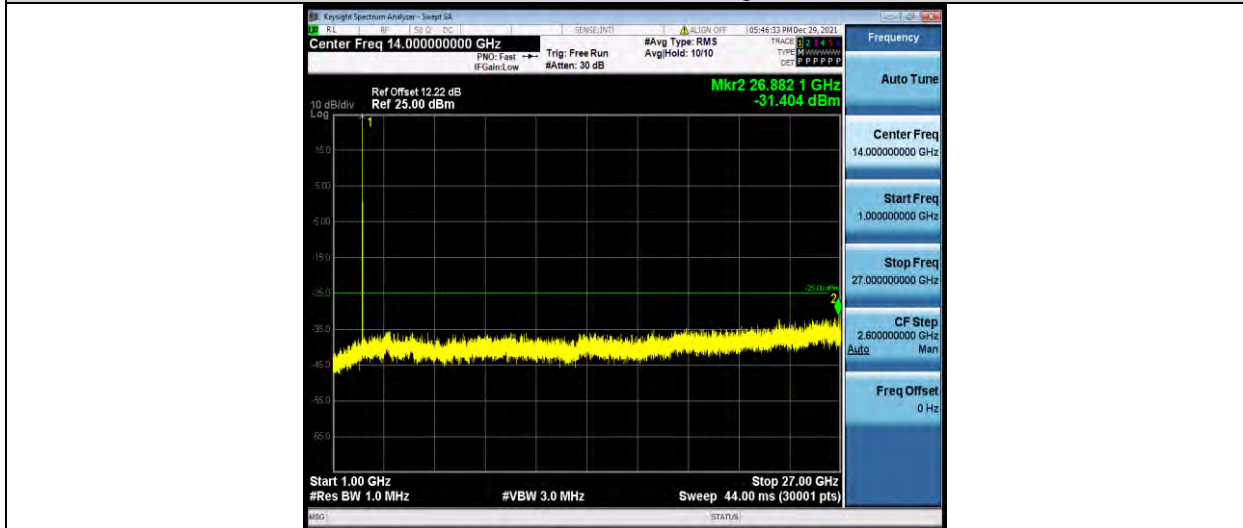

Band7-15MHz-QPSK-21100-1RB#0-Range1:30~1000MHz