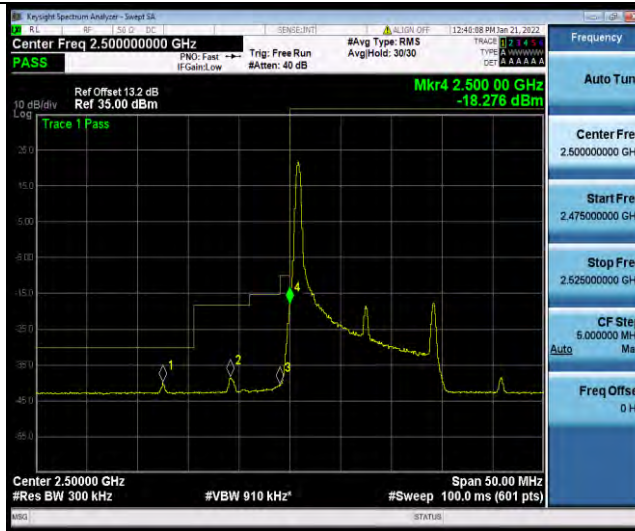

BUREAU VERITAS

Test Report No.: W7L-P21120037RF05