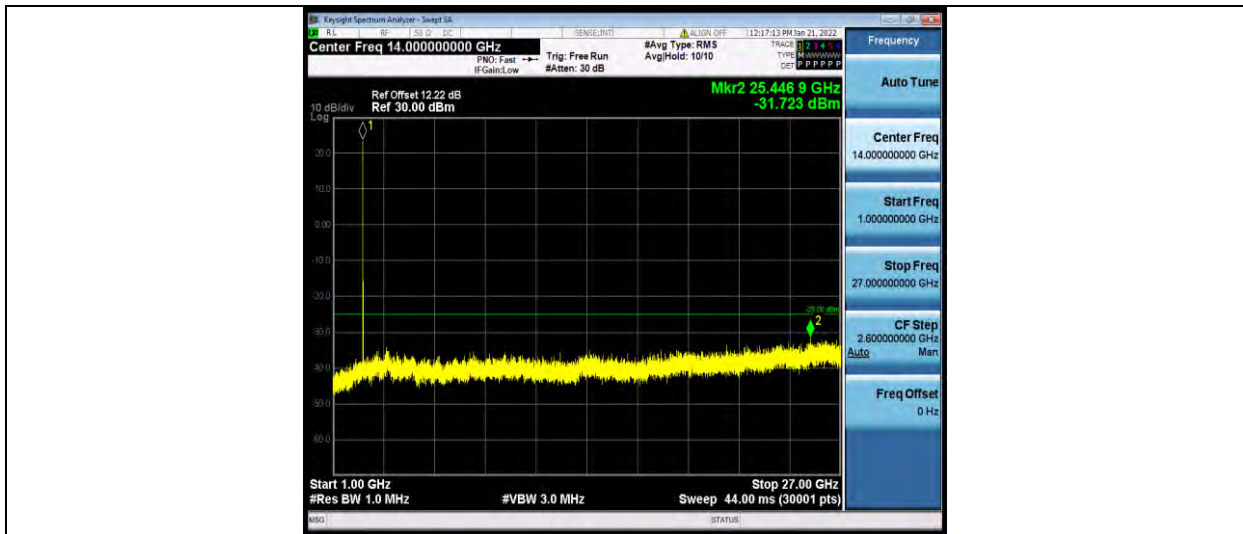

BUREAU VERITAS

Test Report No.: W7L-P21120037RF05

Band7-10MHz-64QAM-21400-1RB#0-Range1:30~1000MHz