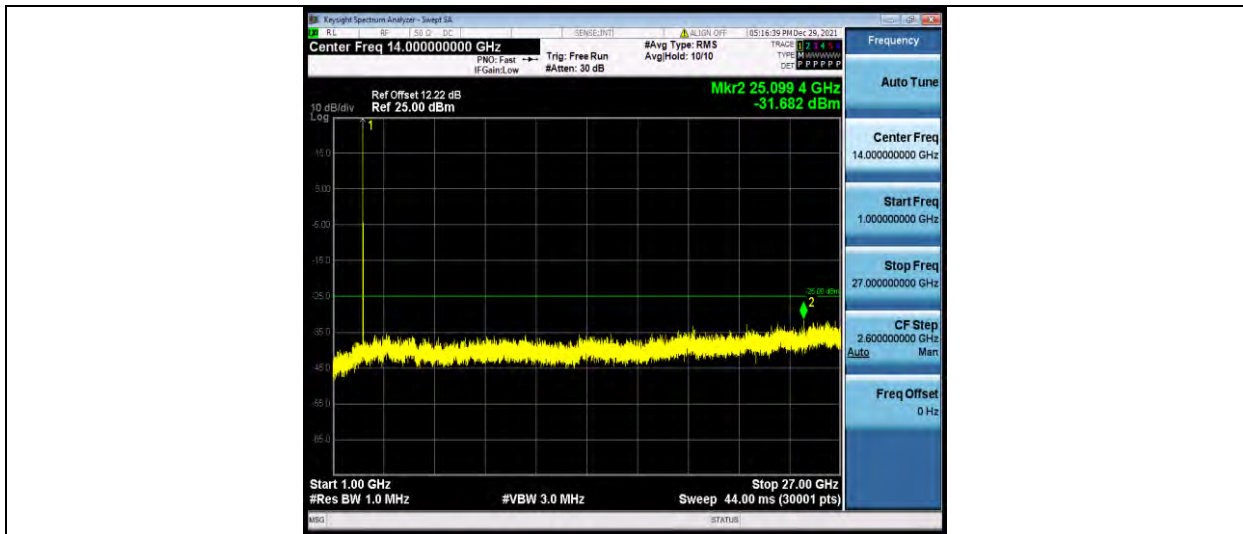

BUREAU VERITAS

Test Report No.: W7L-P21120037RF05

Band7-5MHz-QPSK-21425-1RB#0-Range1:30~1000MHz