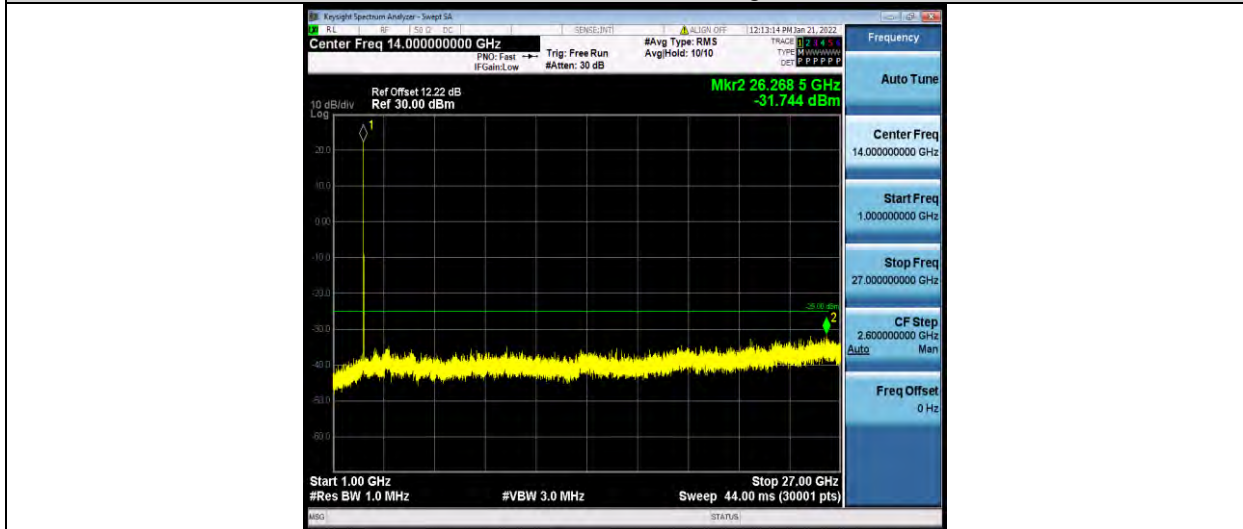

Band7-20MHz-64QAM-20850-1RB#0-Range1:30~1000MHz