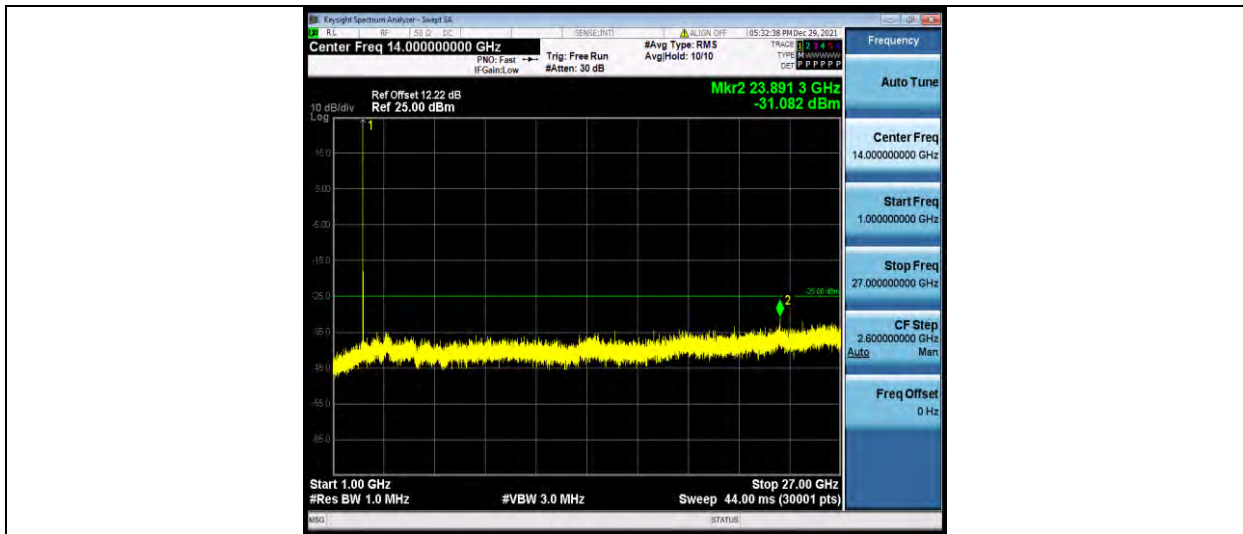

BUREAU VERITAS

Test Report No.: W7L-P21120037RF05

Band7-10MHz-16QAM-21400-1RB#0-Range1:30~1000MHz