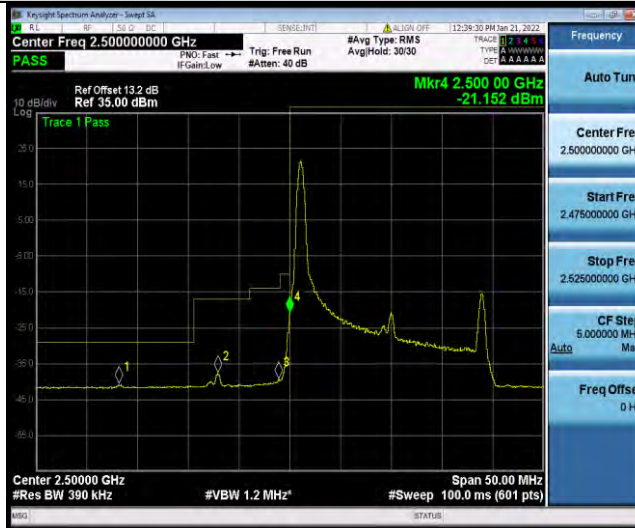

Band7-20MHz-64QAM-20850-100RB#0

Band7-20MHz-64QAM-21350-1RB#99

BUREAU VERITAS

Test Report No.: W7L-P21120037RF05

Band7-20MHz-64QAM-21350-100RB#0

Test Report No.: W7L-P21120037RF05

CONDUCTED SPURIOUS EMISSION