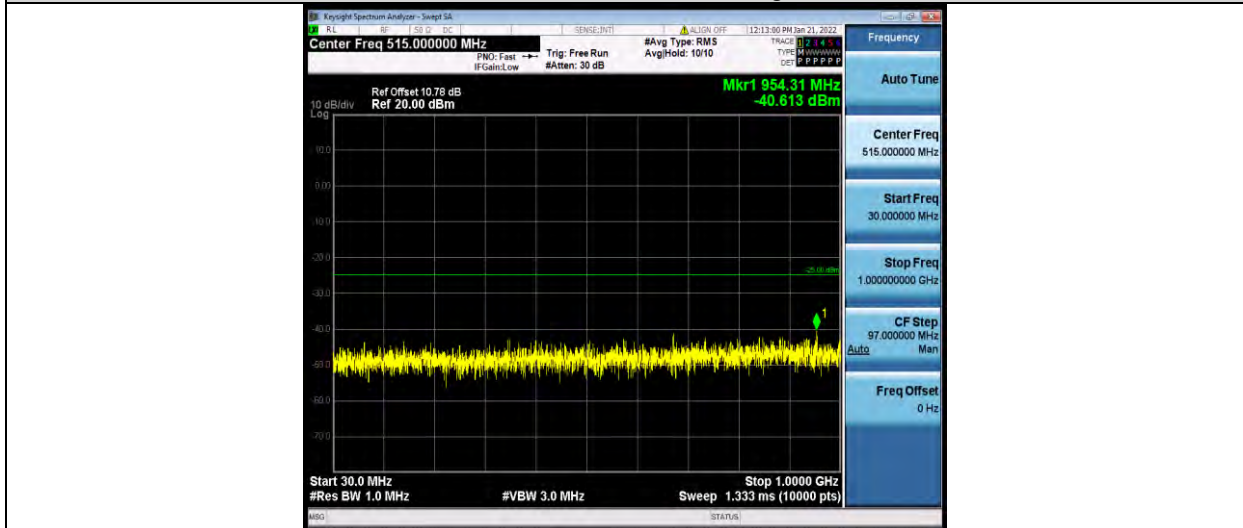

Band7-15MHz-64QAM-21375-1RB#0-Range2:1000~27000MHz