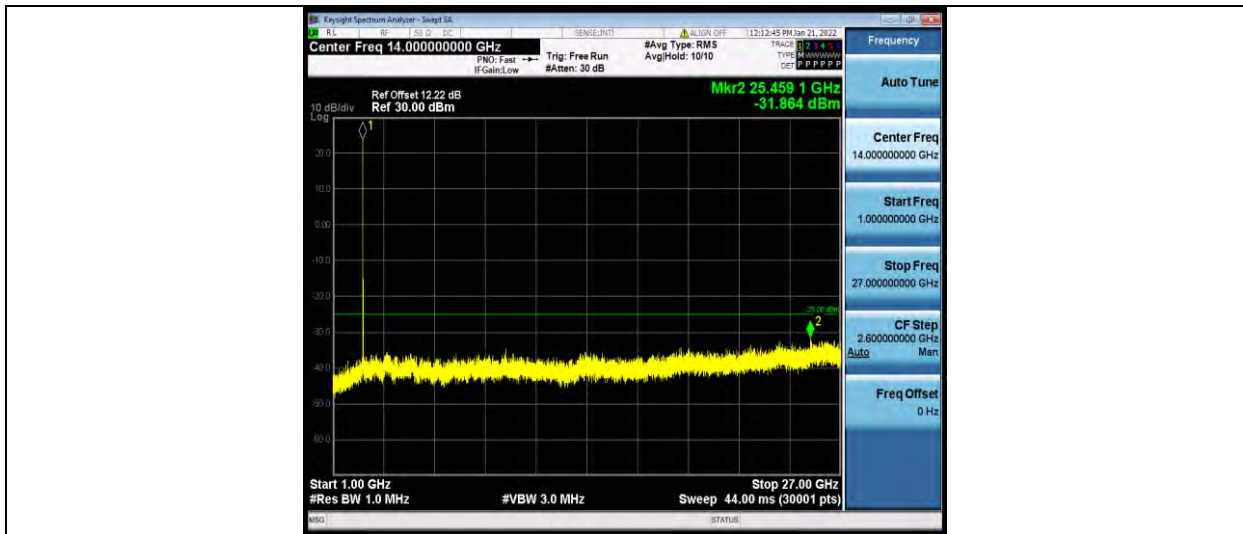

Test Report No.: W7L-P21120037RF05

Band7-15MHz-64QAM-20825-1RB#0-Range2:1000~27000MHz

Band7-15MHz-64QAM-21100-1RB#0-Range1:30~1000MHz

Band7-15MHz-64QAM-21100-1RB#0-Range2:1000~27000MHz

BUREAU VERITAS

Test Report No.: W7L-P21120037RF05