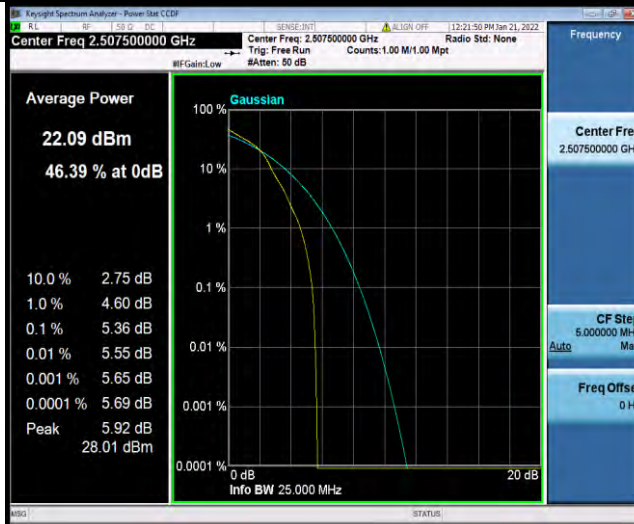

BUREAU  
VERITAS

Test Report No.: W7L-P21120037RF05

Band7-10MHz-64QAM-21100-50RB#0

Band7-10MHz-64QAM-21400-1RB#0

Band7-10MHz-64QAM-21400-50RB#0

BUREAU VERITAS

Test Report No.: W7L-P21120037RF05

Band7-15MHz-64QAM-20825-1RB#0