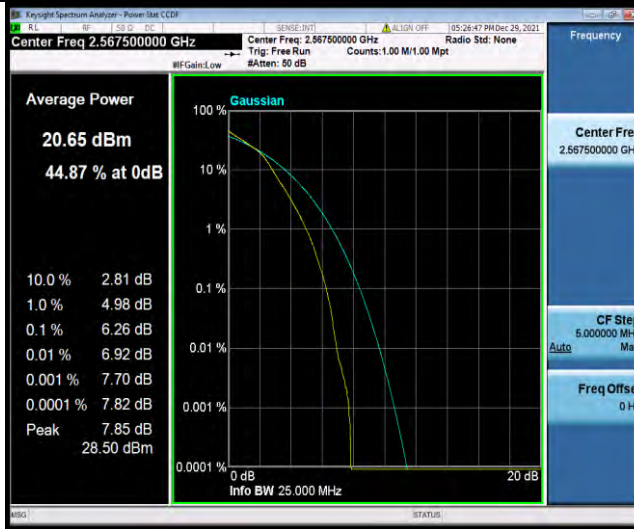

BUREAU VERITAS

Test Report No.: W7L-P21120037RF05

Band7-10MHz-QPSK-20800-1RB#0