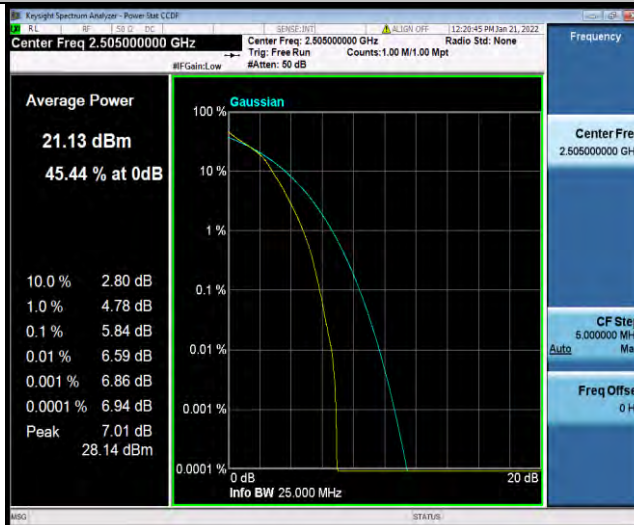

Band7-5MHz-64QAM-21100-25RB#0

Band7-5MHz-64QAM-21425-1RB#0

Band7-5MHz-64QAM-21425-25RB#0

BUREAU VERITAS

Test Report No.: W7L-P21120037RF05

Band7-10MHz-64QAM-20800-1RB#0

Band7-10MHz-64QAM-20800-50RB#0

Band7-10MHz-64QAM-21100-1RB#0