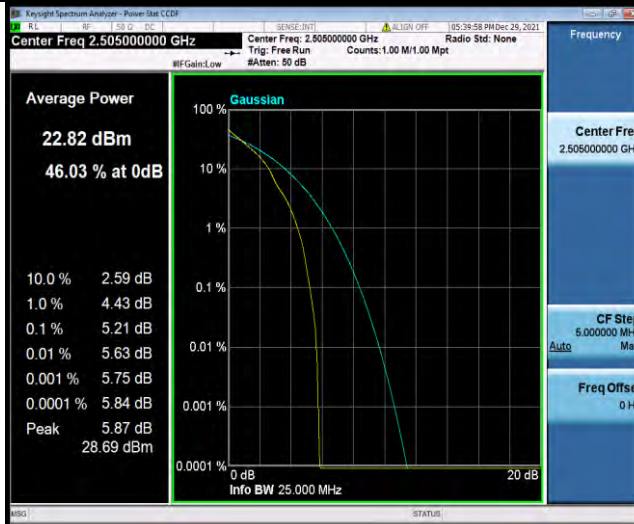

Band7-10MHz-QPSK-20800-50RB#0