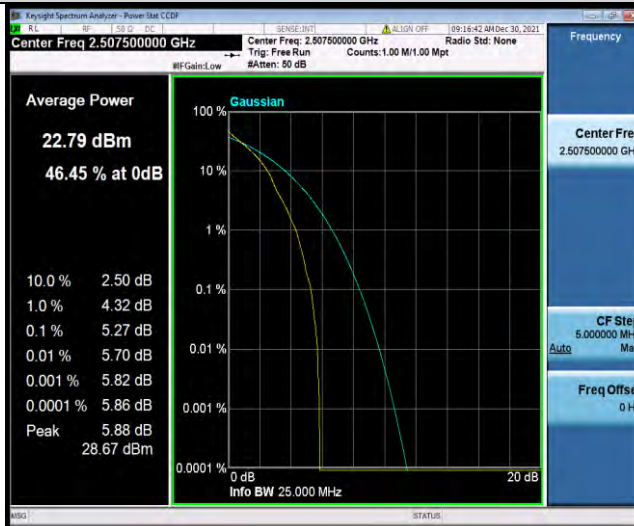

Test Report No.: W7L-P21120037RF05

Band7-10MHz-16QAM-21100-50RB#0

Band7-10MHz-16QAM-21400-1RB#0

Band7-10MHz-16QAM-21400-50RB#0

BUREAU VERITAS

Test Report No.: W7L-P21120037RF05

Band7-15MHz-QPSK-20825-1RB#0

Band7-15MHz-QPSK-20825-75RB#0