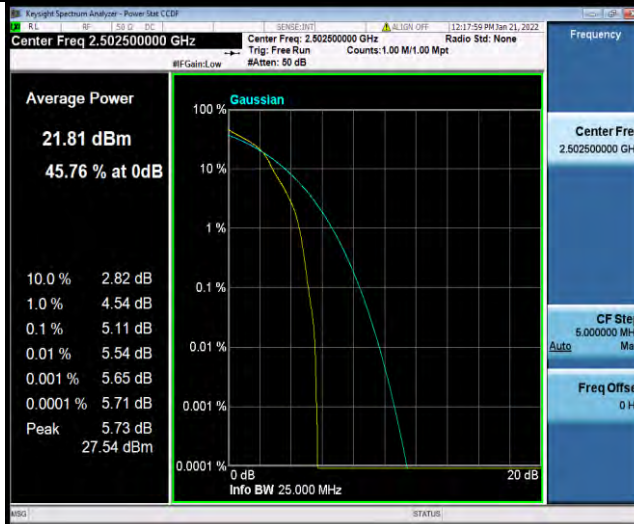

Test Report No.: W7L-P21120037RF05

BUREAU VERITAS

Test Report No.: W7L-P21120037RF05

Band7-5MHz-64QAM-20775-1RB#0

Band7-5MHz-64QAM-20775-25RB#0

Band7-5MHz-64QAM-21100-1RB#0

BUREAU VERITAS

Test Report No.: W7L-P21120037RF05