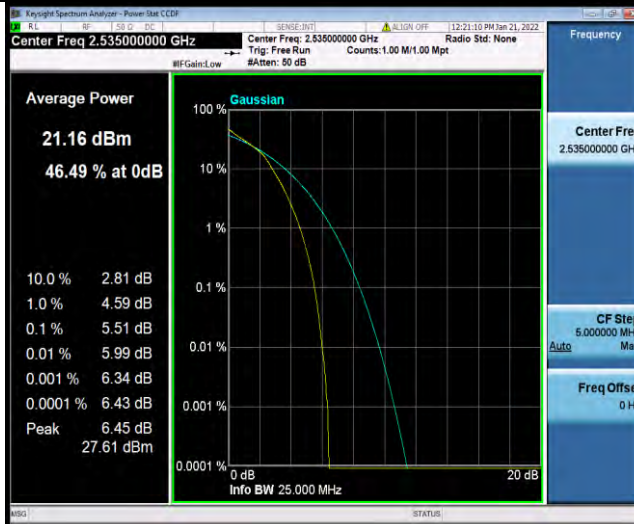

Band7-10MHz-64QAM-21400-1RB#0