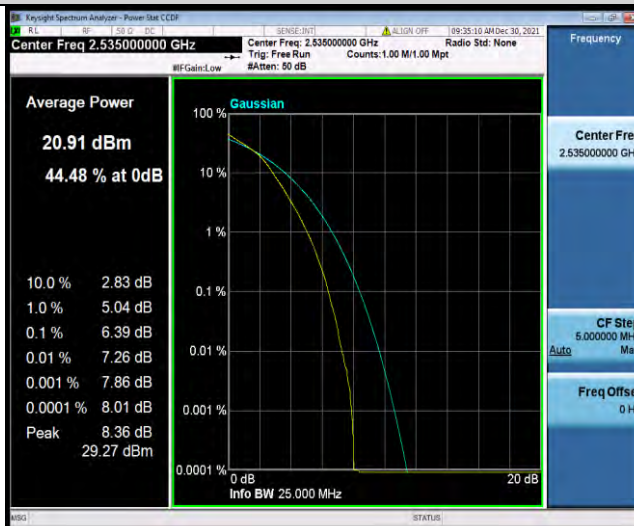

BUREAU VERITAS

Test Report No.: W7L-P21120037RF05