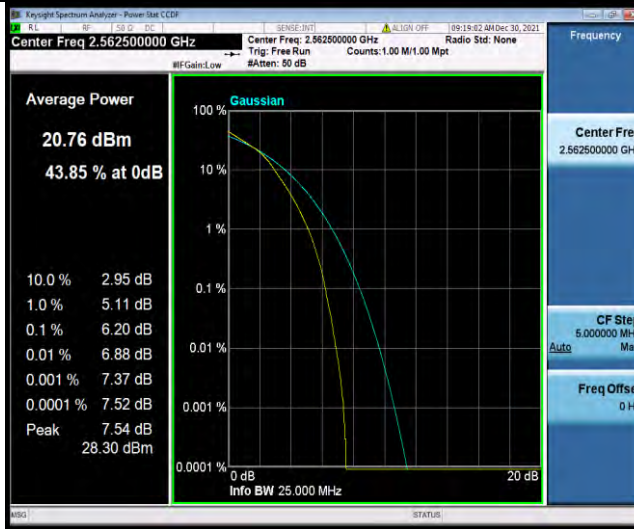

BUREAU VERITAS

Test Report No.: W7L-P21120037RF05

Band7-20MHz-QPSK-20850-1RB#0