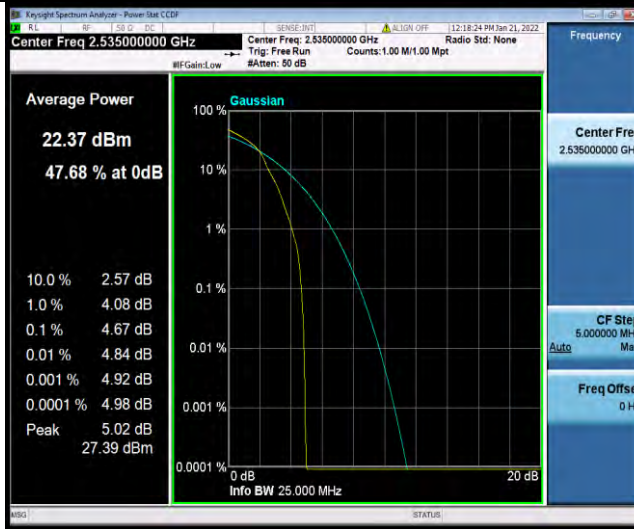

Test Report No.: W7L-P21120037RF05

BUREAU VERITAS

Test Report No.: W7L-P21120037RF05

Band7-5MHz-64QAM-20775-1RB#0

Band7-5MHz-64QAM-20775-25RB#0

Band7-5MHz-64QAM-21100-1RB#0

BUREAU VERITAS

Test Report No.: W7L-P21120037RF05