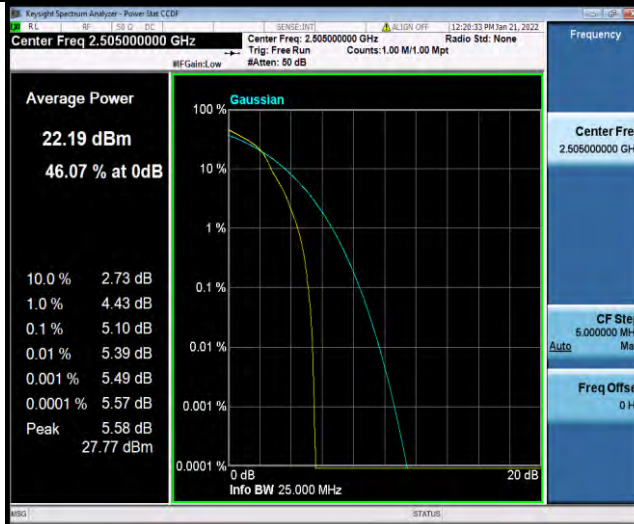

Band7-5MHz-64QAM-21100-25RB#0

Band7-5MHz-64QAM-21425-1RB#0

Band7-5MHz-64QAM-21425-25RB#0

BUREAU VERITAS

Test Report No.: W7L-P21120037RF05

Band7-10MHz-64QAM-20800-1RB#0

Band7-10MHz-64QAM-20800-50RB#0

Band7-10MHz-64QAM-21100-1RB#0