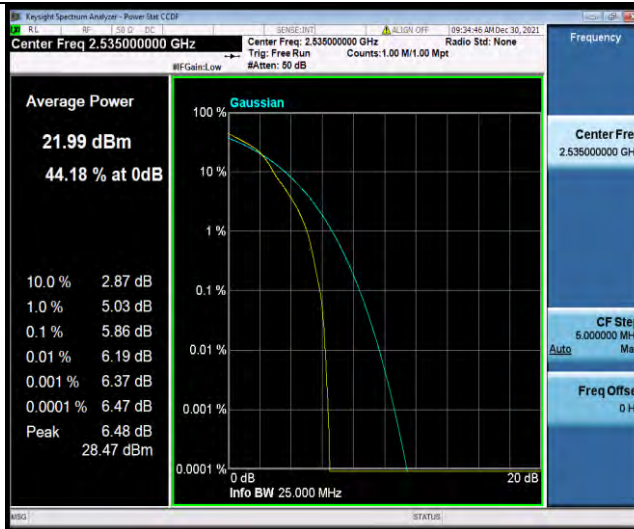

BUREAU VERITAS

Test Report No.: W7L-P21120037RF05