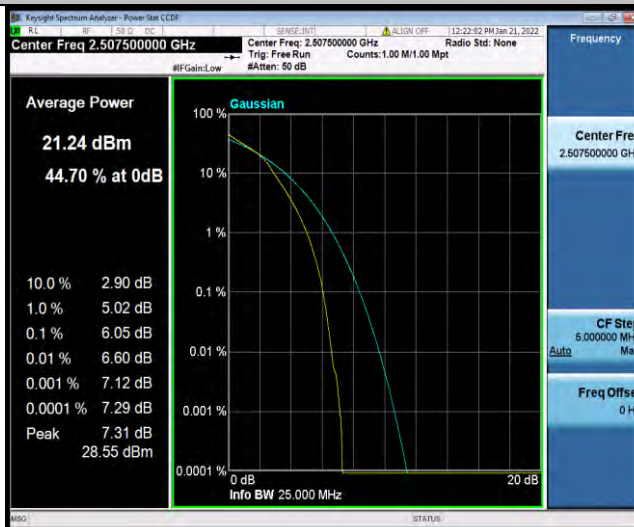

Band7-15MHz-64QAM-21100-1RB#0