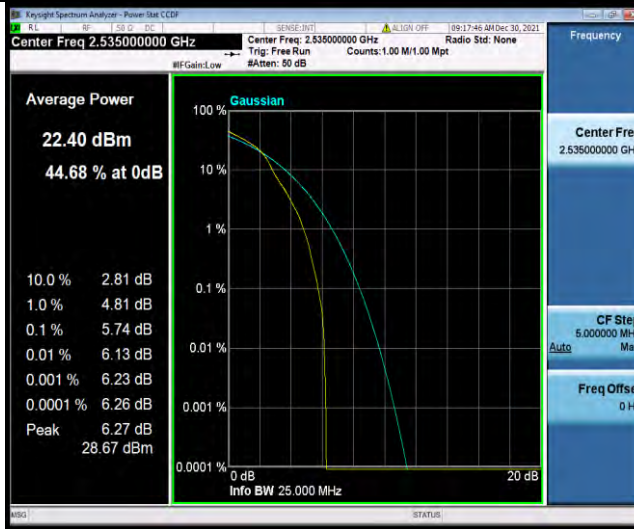

Band7-15MHz-16QAM-20825-1RB#0

Band7-15MHz-16QAM-20825-75RB#0

Band7-15MHz-16QAM-21100-1RB#0

BUREAU VERITAS

Test Report No.: W7L-P21120037RF05

Band7-15MHz-16QAM-21100-75RB#0

Band7-15MHz-16QAM-21375-1RB#0

Band7-15MHz-16QAM-21375-75RB#0