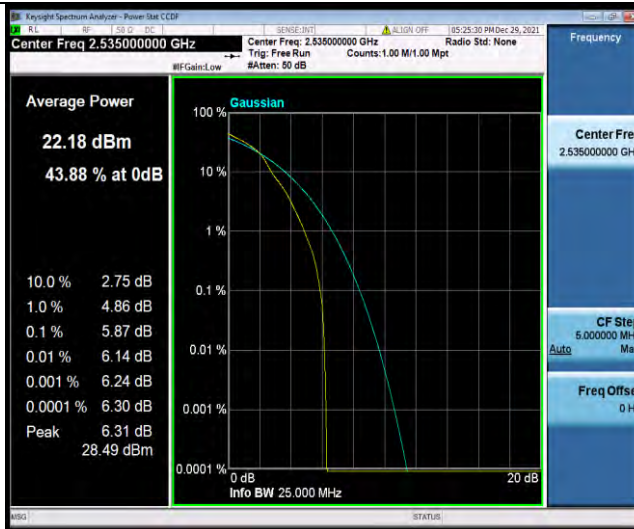

BUREAU VERITAS

Test Report No.: W7L-P21120037RF05

Band7-5MHz-16QAM-21100-25RB#0