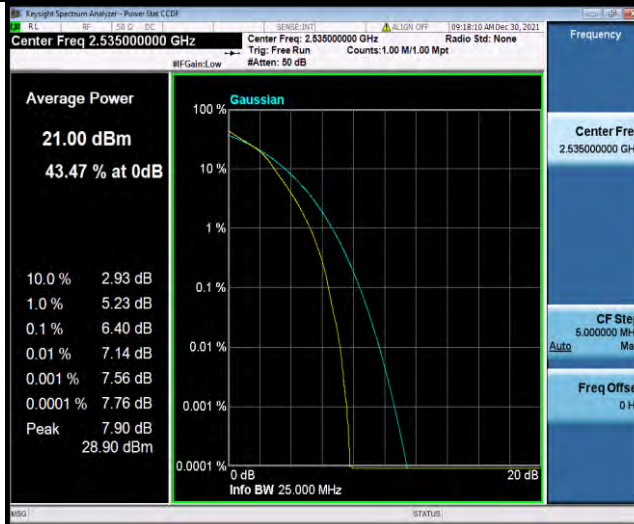

Band7-15MHz-16QAM-20825-1RB#0

Band7-15MHz-16QAM-20825-75RB#0

Band7-15MHz-16QAM-21100-1RB#0

BUREAU VERITAS

Test Report No.: W7L-P21120037RF05

Band7-15MHz-16QAM-21100-75RB#0

Band7-15MHz-16QAM-21375-1RB#0

Band7-15MHz-16QAM-21375-75RB#0