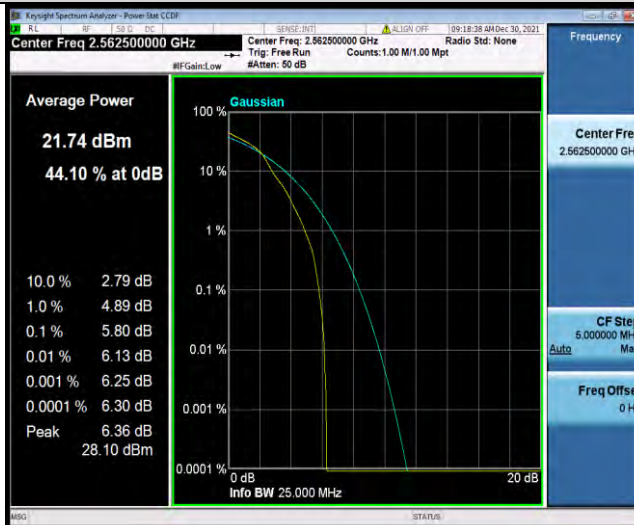

Band7-15MHz-16QAM-20825-1RB#0

Band7-15MHz-16QAM-20825-75RB#0

Band7-15MHz-16QAM-21100-1RB#0

BUREAU VERITAS

Test Report No.: W7L-P21120037RF05

Band7-15MHz-16QAM-21100-75RB#0

Band7-15MHz-16QAM-21375-1RB#0

Band7-15MHz-16QAM-21375-75RB#0