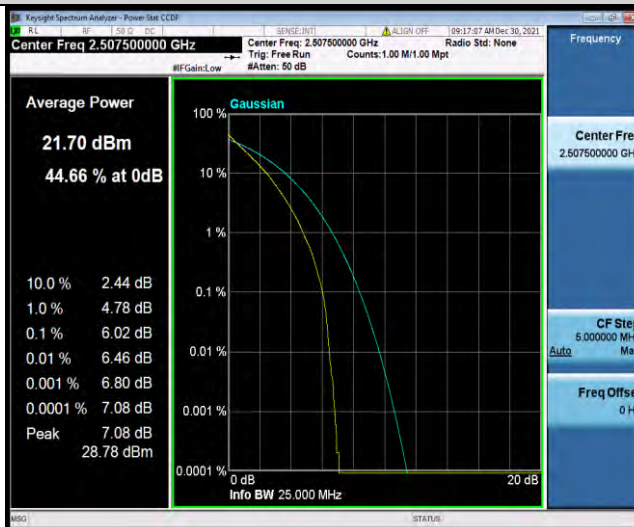

Test Report No.: W7L-P21120037RF05

Band7-10MHz-16QAM-21100-50RB#0

Band7-10MHz-16QAM-21400-1RB#0

Band7-10MHz-16QAM-21400-50RB#0

BUREAU VERITAS

Test Report No.: W7L-P21120037RF05

Band7-15MHz-QPSK-20825-1RB#0

Band7-15MHz-QPSK-20825-75RB#0