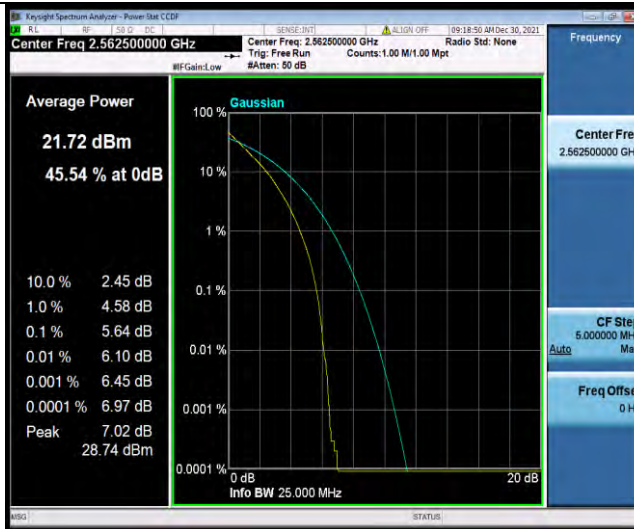

Band7-15MHz-QPSK-21100-1RB#0

BUREAU VERITAS

Test Report No.: W7L-P21120037RF05

Band7-15MHz-QPSK-21100-75RB#0

Band7-15MHz-QPSK-21375-1RB#0

Band7-15MHz-QPSK-21375-75RB#0

BUREAU VERITAS

Test Report No.: W7L-P21120037RF05