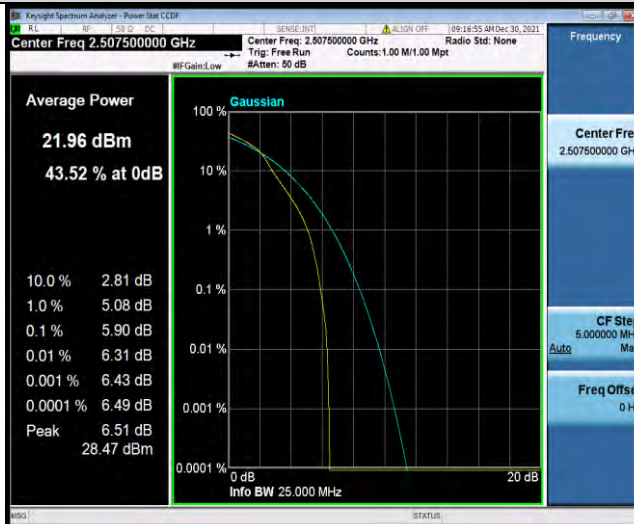

Band7-15MHz-16QAM-20825-75RB#0