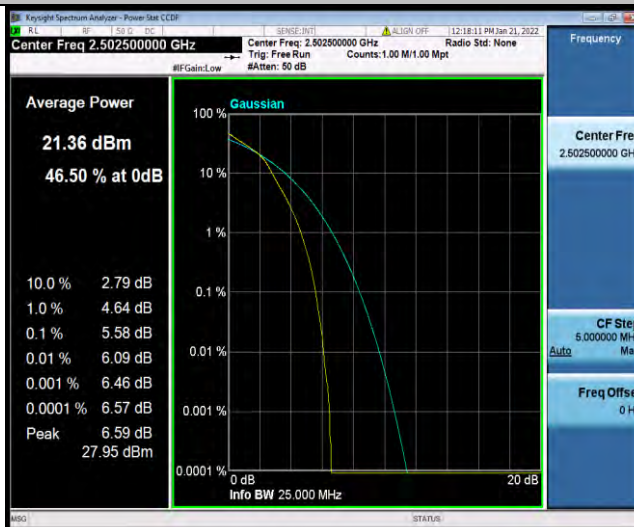

Test Report No.: W7L-P21120037RF05

BUREAU VERITAS

Test Report No.: W7L-P21120037RF05

Band7-5MHz-64QAM-20775-1RB#0

Band7-5MHz-64QAM-20775-25RB#0

Band7-5MHz-64QAM-21100-1RB#0

BUREAU VERITAS

Test Report No.: W7L-P21120037RF05