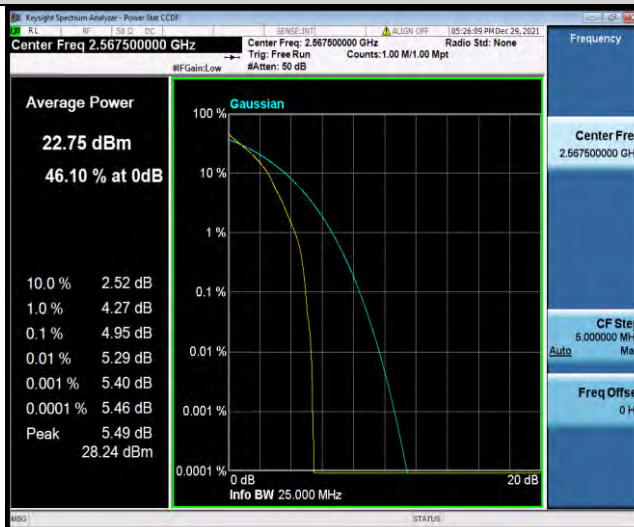

### Test Graphs

BUREAU VERITAS

Test Report No.: W7L-P21120037RF05

Band7-5MHz-QPSK-21100-25RB#0

Band7-5MHz-QPSK-21425-1RB#0

Band7-5MHz-QPSK-21425-25RB#0

BUREAU VERITAS

Test Report No.: W7L-P21120037RF05