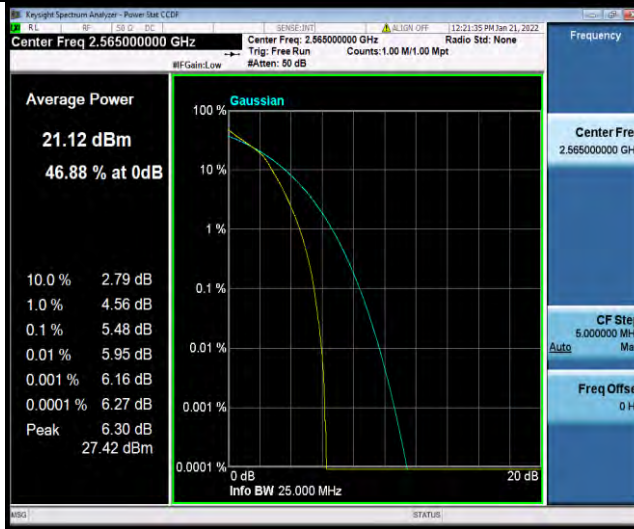

BUREAU  
VERITAS

Test Report No.: W7L-P21120037RF05

Band7-10MHz-64QAM-21100-50RB#0

Band7-10MHz-64QAM-21400-1RB#0

Band7-10MHz-64QAM-21400-50RB#0

BUREAU VERITAS

Test Report No.: W7L-P21120037RF05

Band7-15MHz-64QAM-20825-1RB#0