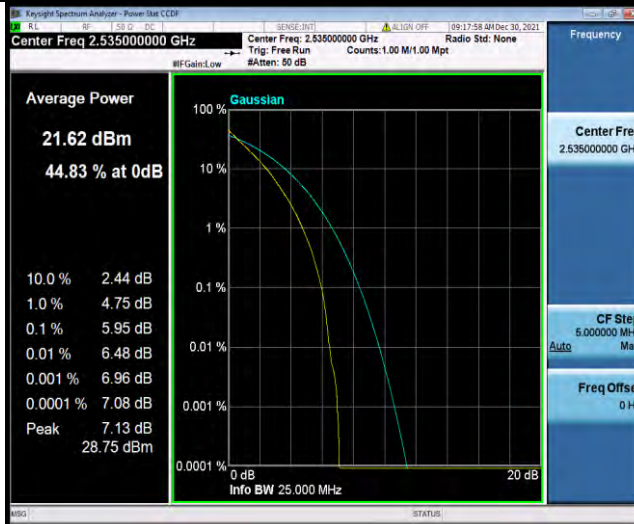

Band7-15MHz-QPSK-21100-1RB#0

BUREAU VERITAS

Test Report No.: W7L-P21120037RF05

Band7-15MHz-QPSK-21100-75RB#0

Band7-15MHz-QPSK-21375-1RB#0

Band7-15MHz-QPSK-21375-75RB#0

BUREAU VERITAS

Test Report No.: W7L-P21120037RF05