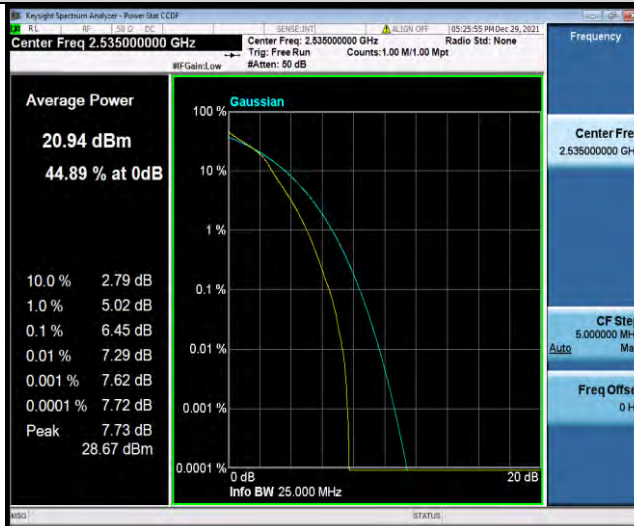

Band7-5MHz-16QAM-21425-1RB#0