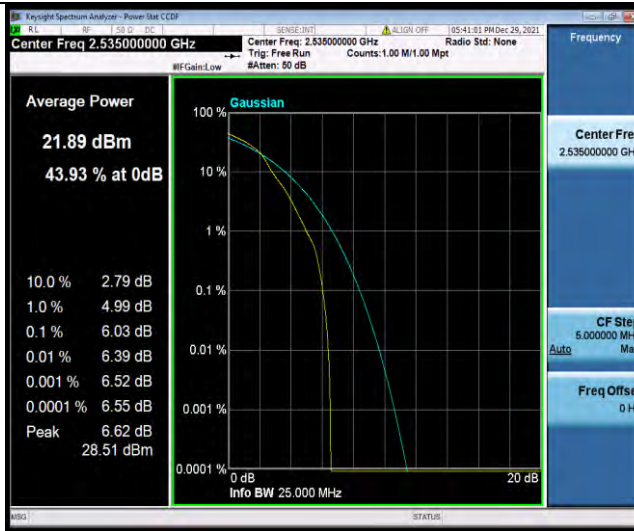

BUREAU VERITAS

Test Report No.: W7L-P21120037RF05

Band7-10MHz-16QAM-21100-50RB#0