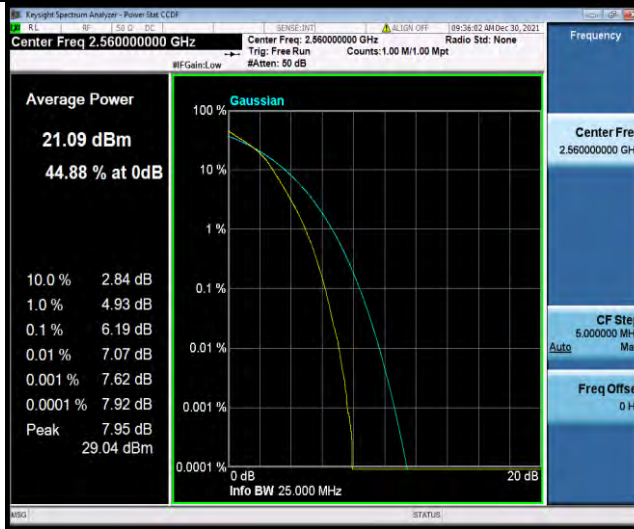

BUREAU VERITAS

Test Report No.: W7L-P21120037RF05

Band7-5MHz-64QAM-20775-1RB#0