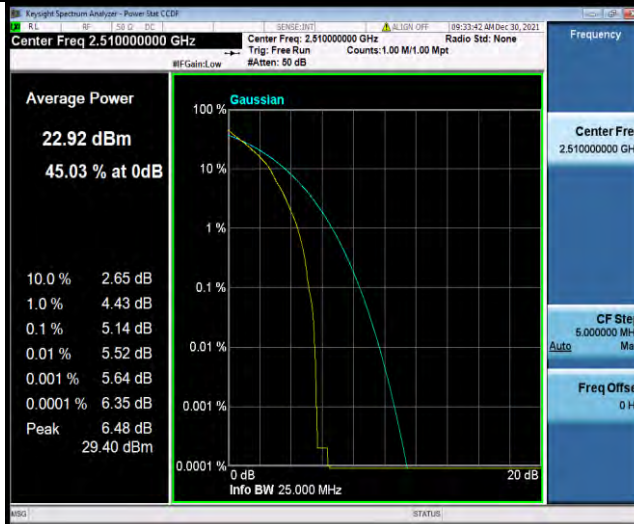

Band7-20MHz-QPSK-20850-100RB#0