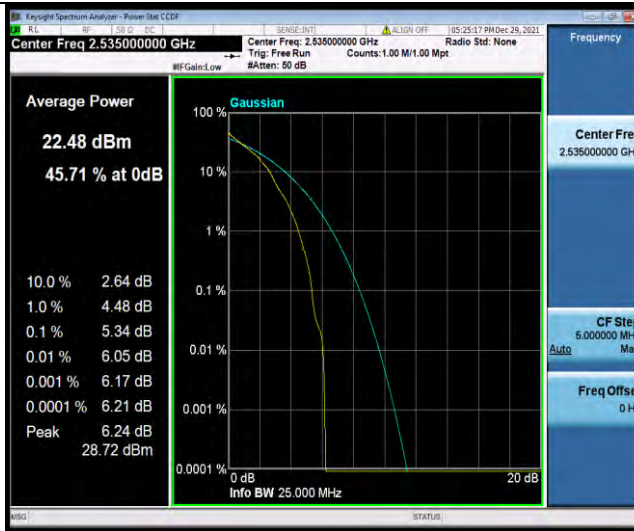

### Test Graphs

BUREAU VERITAS

Test Report No.: W7L-P21120037RF05

Band7-5MHz-QPSK-21100-25RB#0

Band7-5MHz-QPSK-21425-1RB#0

Band7-5MHz-QPSK-21425-25RB#0

BUREAU VERITAS

Test Report No.: W7L-P21120037RF05