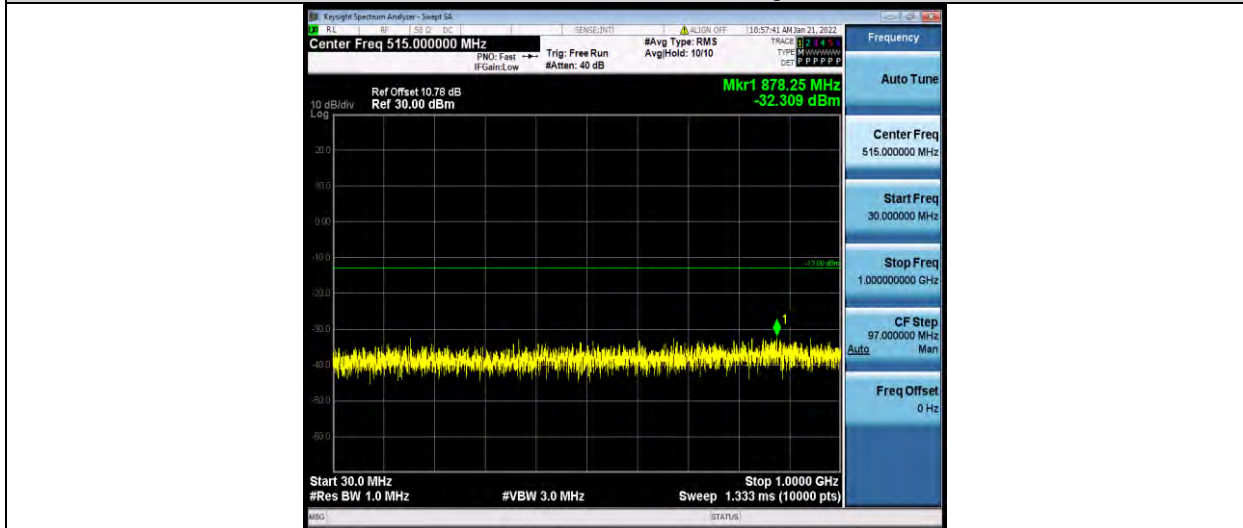

Band4-20MHz-64QAM-20050-1RB#0-Range2:1000~2000MHz