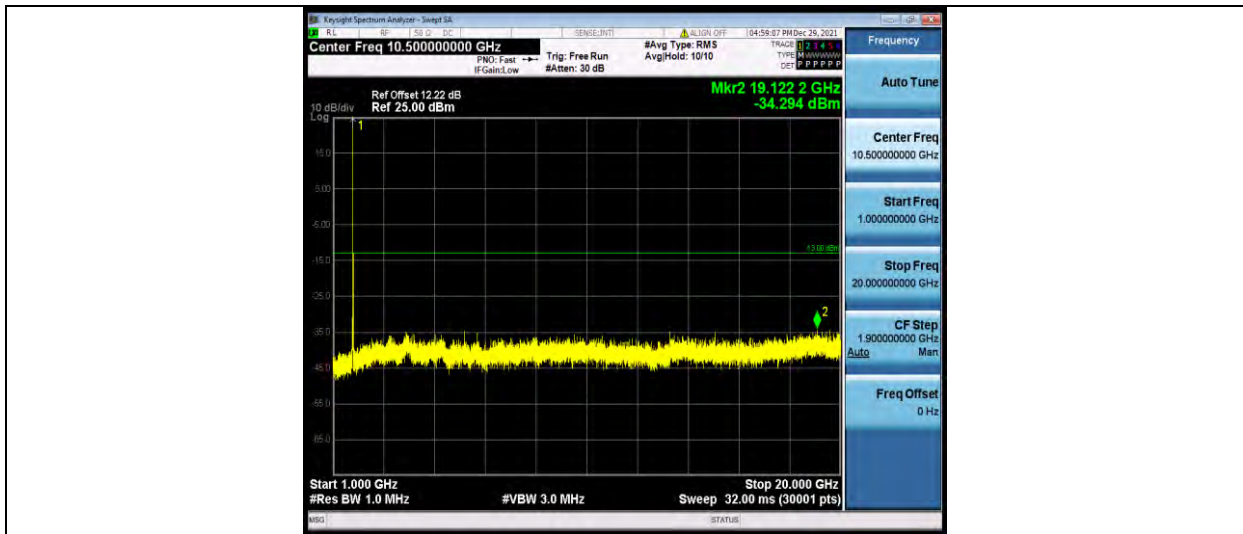

Test Report No.: W7L-P21120037RF05

Band4-20MHz-16QAM-20175-1RB#0-Range2:1000~20000MHz

Band4-20MHz-16QAM-20300-1RB#0-Range1:30~1000MHz

Band4-20MHz-16QAM-20300-1RB#0-Range2:1000~20000MHz

BUREAU VERITAS

Test Report No.: W7L-P21120037RF05