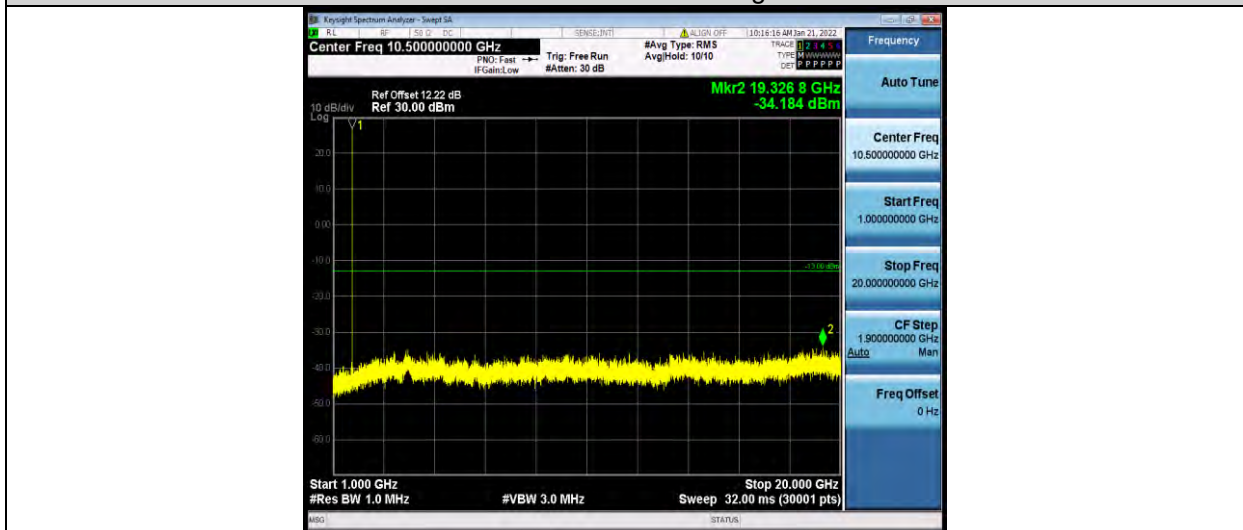

Band4-1.4MHz-64QAM-20175-1RB#0-Range1:30~1000MHz