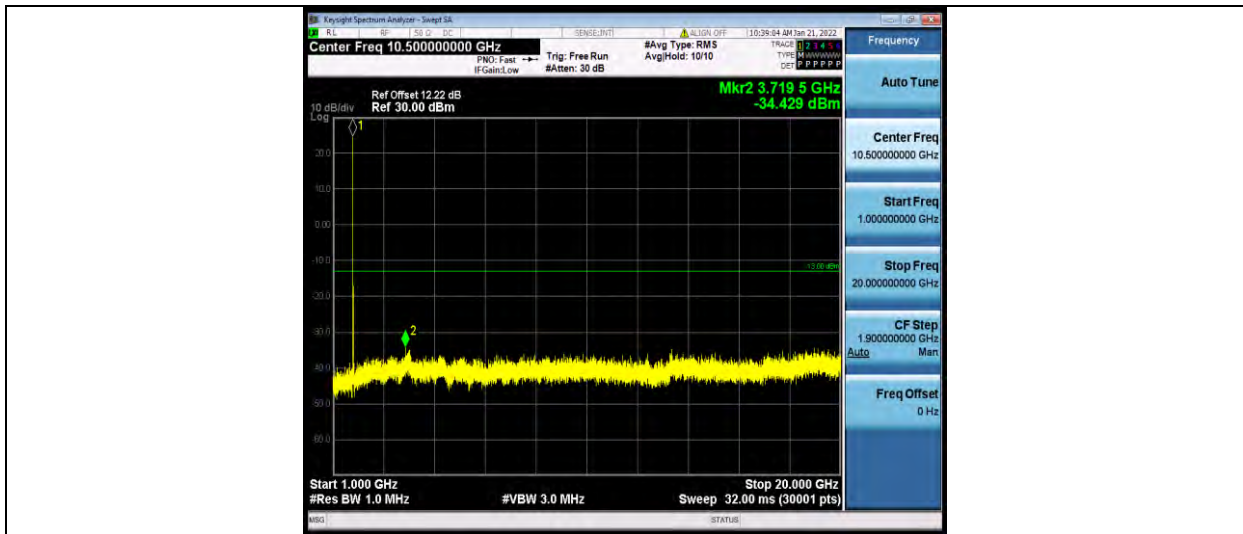

Test Report No.: W7L-P21120037RF05

Band4-5MHz-64QAM-20175-1RB#0-Range2:1000~20000MHz

Band4-5MHz-64QAM-20375-1RB#0-Range1:30~1000MHz

Band4-5MHz-64QAM-20375-1RB#0-Range2:1000~20000MHz

BUREAU VERITAS

Test Report No.: W7L-P21120037RF05