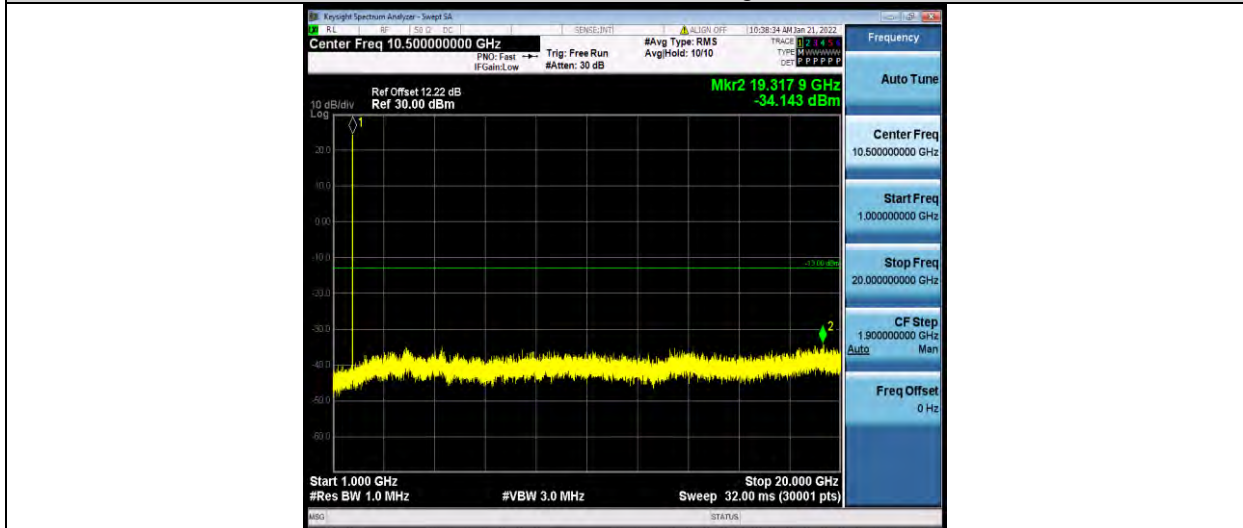

Band4-5MHz-64QAM-20375-1RB#0-Range1:30~1000MHz