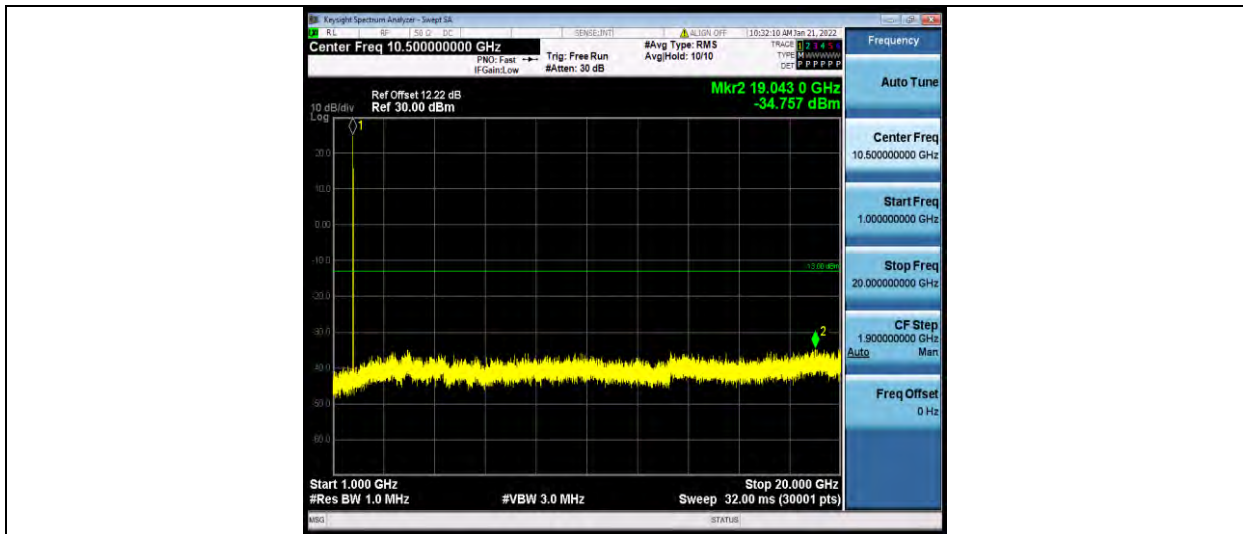

BUREAU VERITAS

Test Report No.: W7L-P21120037RF05

Band4-5MHz-64QAM-19975-1RB#0-Range1:30~1000MHz