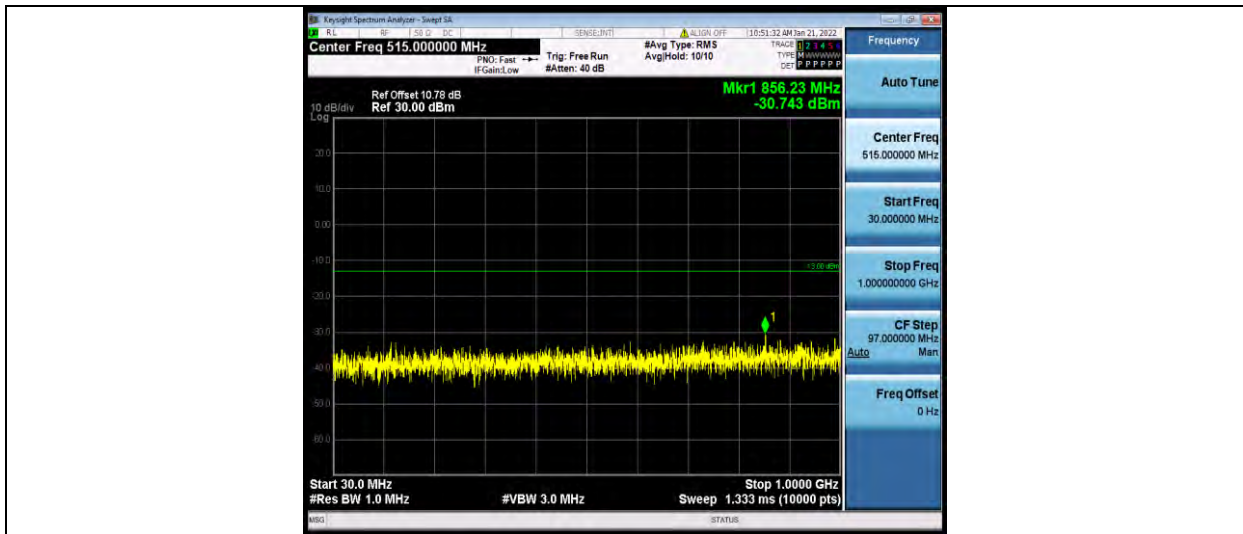

BUREAU VERITAS

Test Report No.: W7L-P21120037RF05

Band4-15MHz-64QAM-20175-1RB#0-Range2:1000~2000MHz