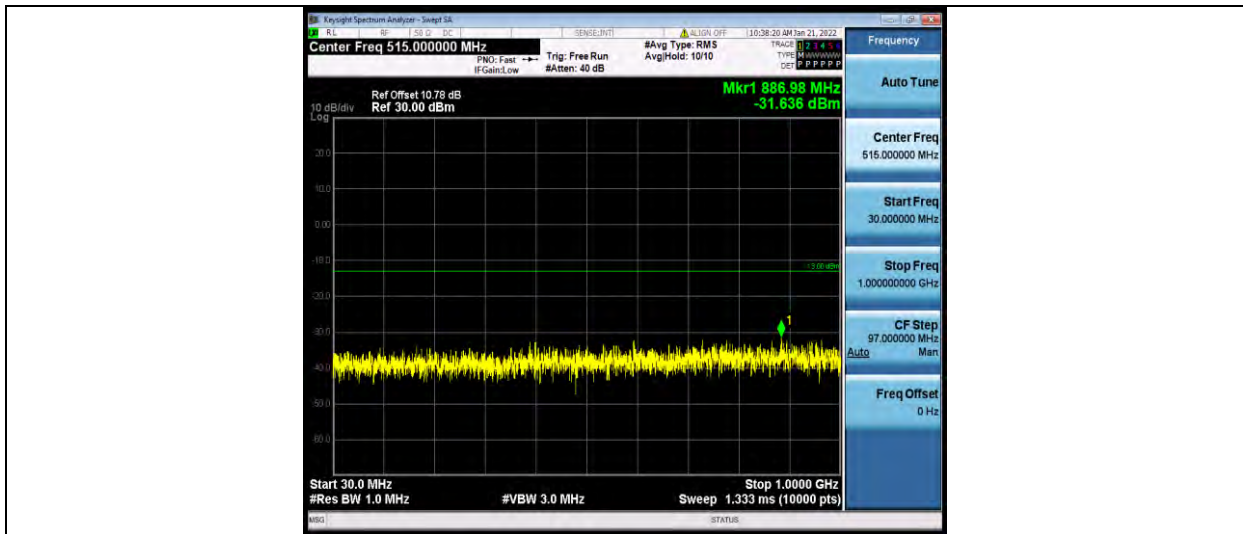

BUREAU VERITAS

Test Report No.: W7L-P21120037RF05

Band4-5MHz-64QAM-20175-1RB#0-Range2:1000~20000MHz