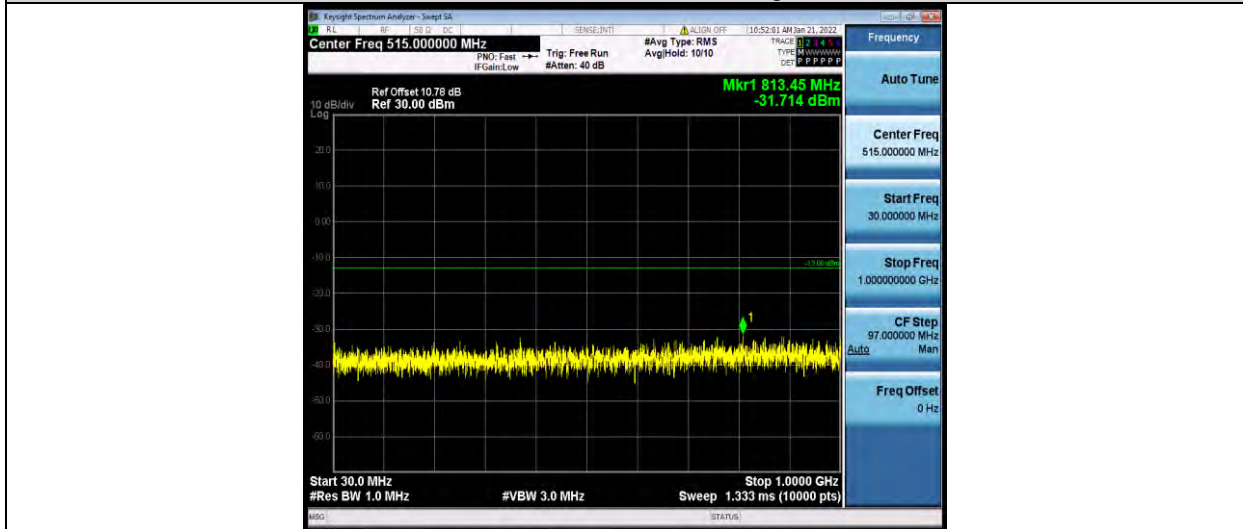

Band4-15MHz-64QAM-20175-1RB#0-Range1:30~1000MHz

BUREAU VERITAS

Test Report No.: W7L-P21120037RF05

Band4-15MHz-64QAM-20175-1RB#0-Range2:1000~2000MHz

Band4-15MHz-64QAM-20325-1RB#0-Range1:30~1000MHz

Band4-15MHz-64QAM-20325-1RB#0-Range2:1000~2000MHz