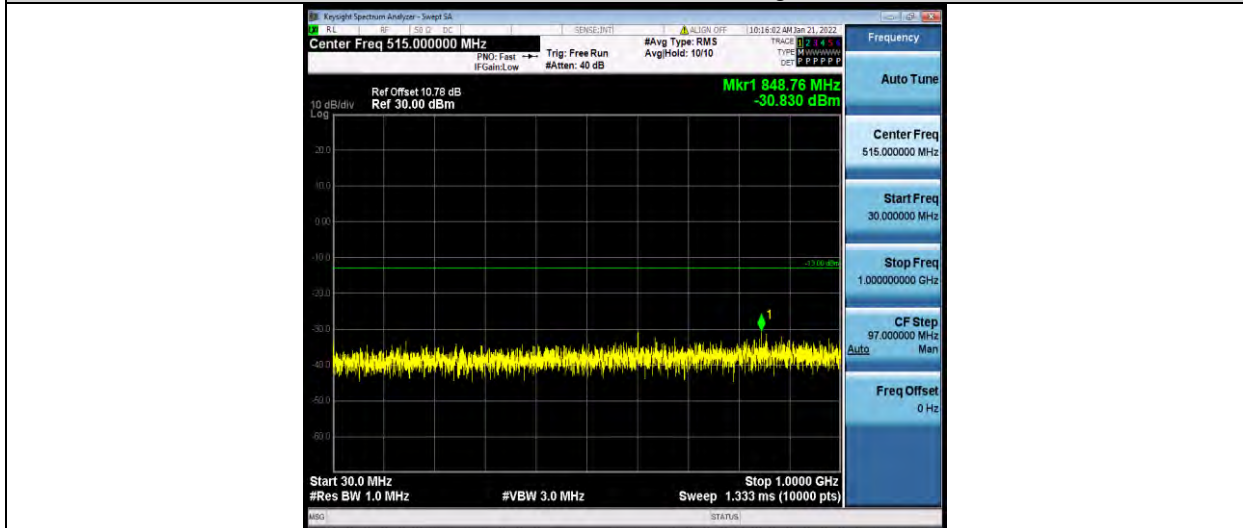

Band4-1.4MHz-64QAM-19957-1RB#0-Range2:1000~2000MHz