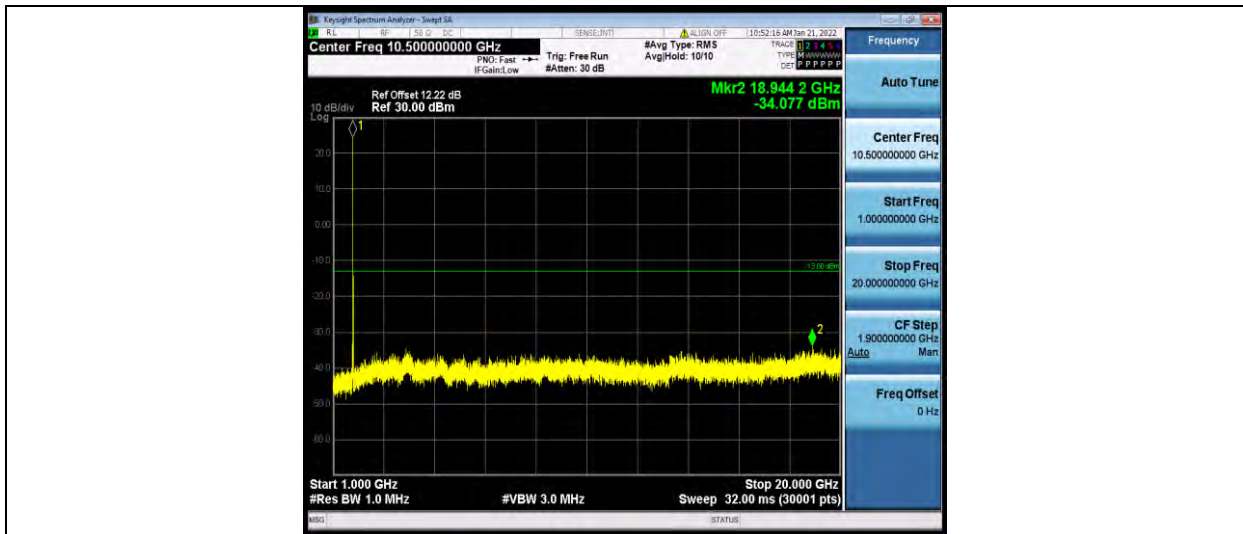

BUREAU VERITAS

Test Report No.: W7L-P21120037RF05

Band4-20MHz-64QAM-20050-1RB#0-Range1:30~1000MHz