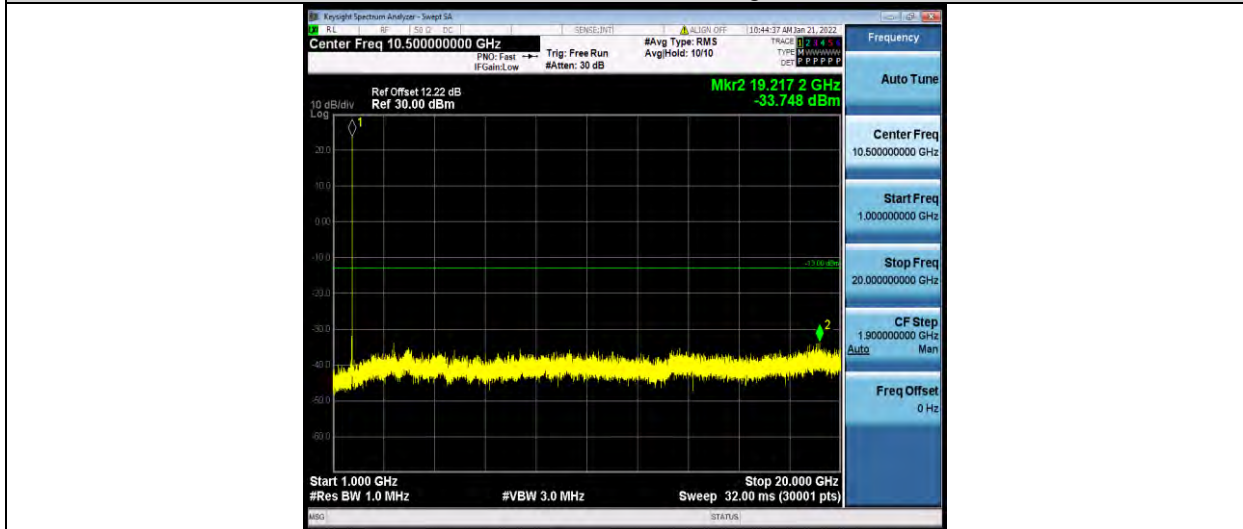

Band4-10MHz-64QAM-20175-1RB#0-Range1:30~1000MHz