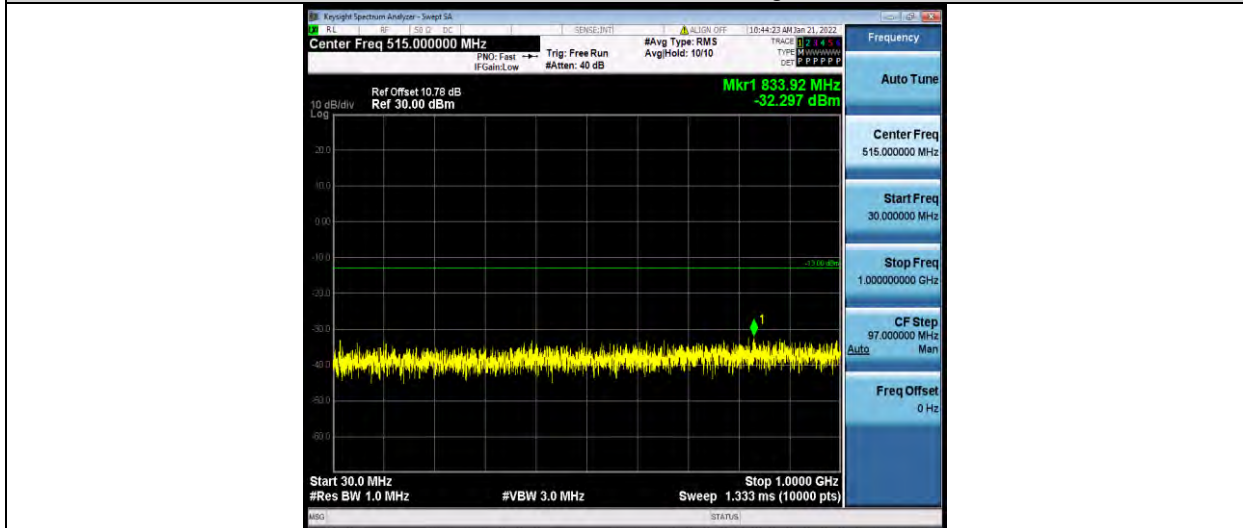

Band4-10MHz-64QAM-20000-1RB#0-Range2:1000~2000MHz