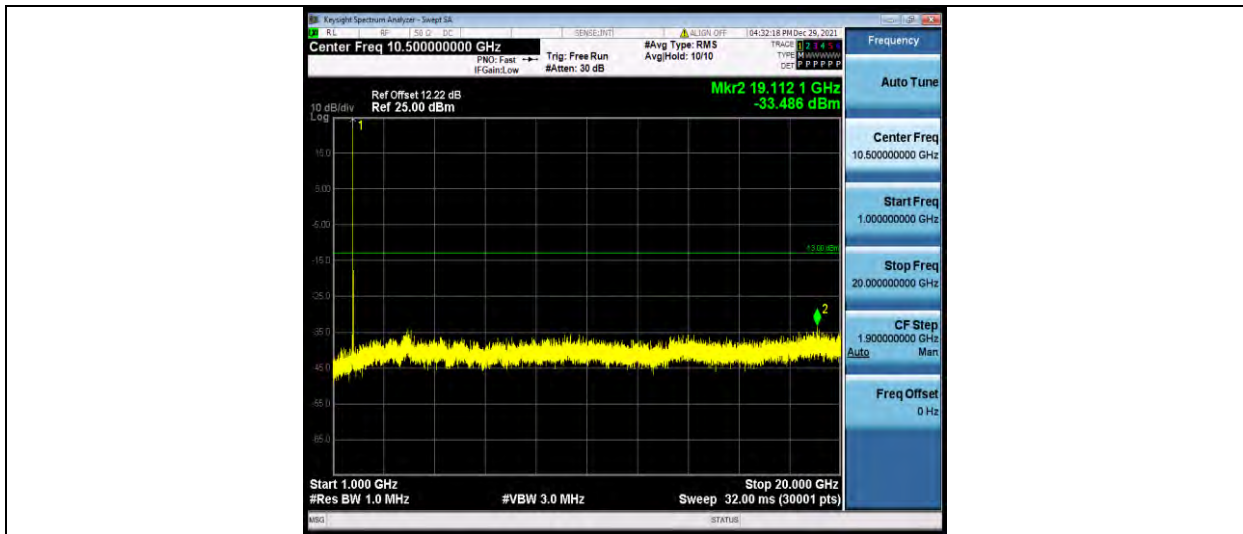

BUREAU VERITAS

Test Report No.: W7L-P21120037RF05

Band4-10MHz-16QAM-20000-1RB#0-Range1:30~1000MHz