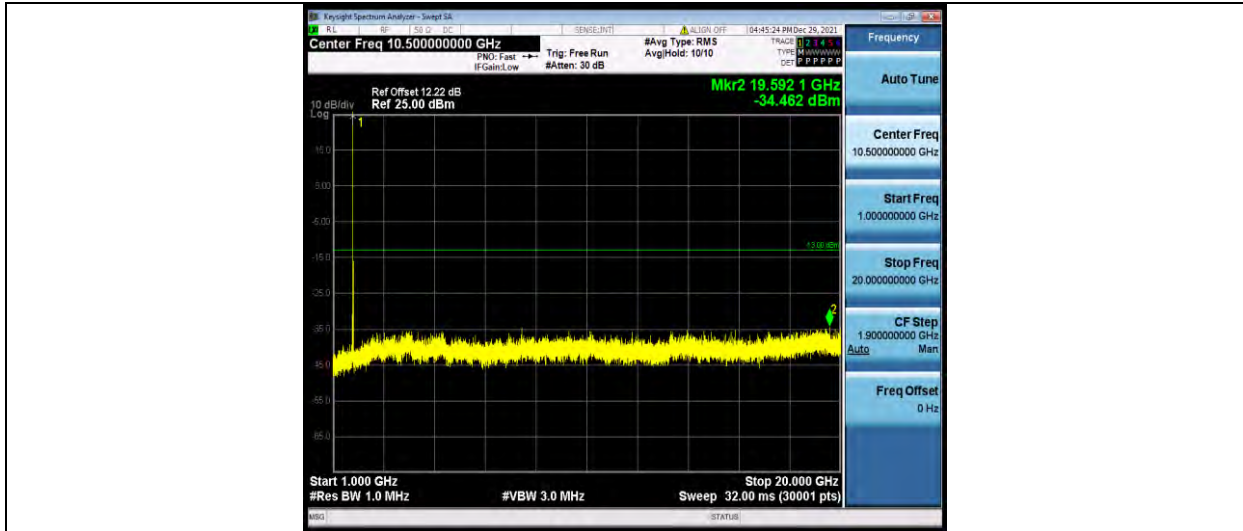

BUREAU VERITAS

Test Report No.: W7L-P21120037RF05

Band4-15MHz-16QAM-20025-1RB#0-Range1:30~1000MHz