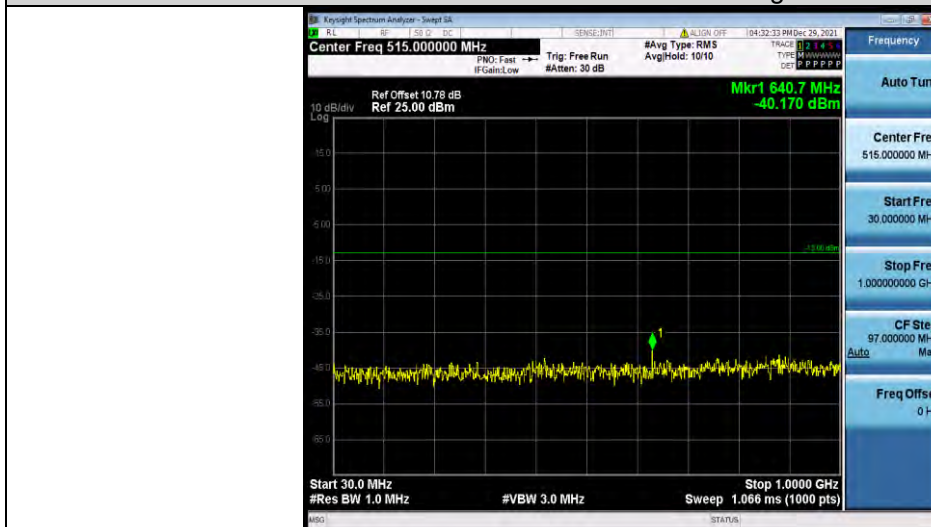

Band4-10MHz-16QAM-20350-1RB#0-Range2:1000~2000MHz