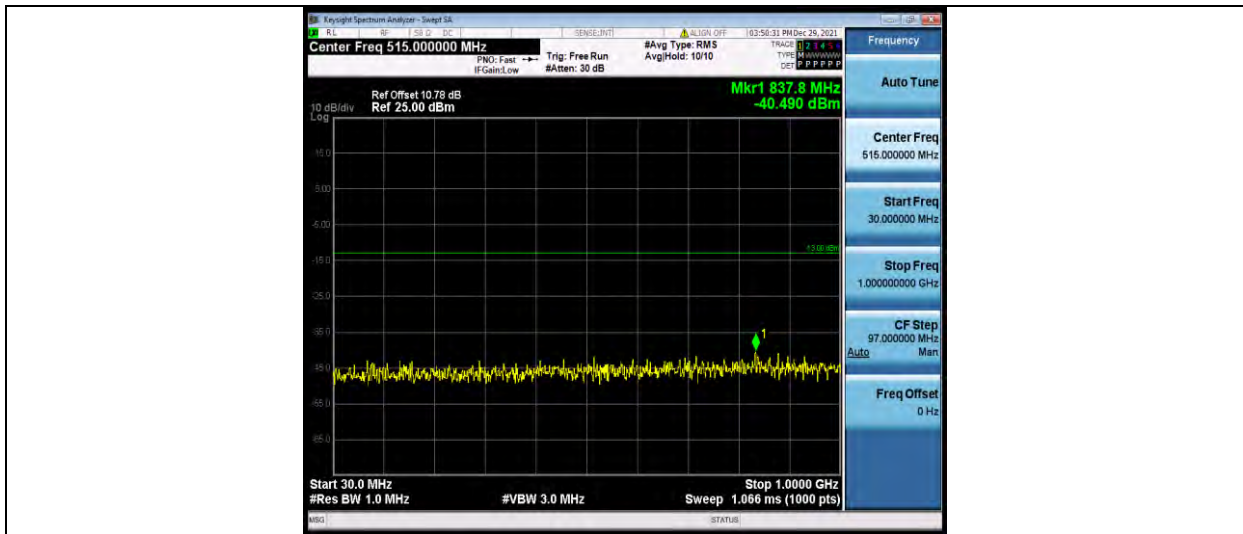

BUREAU VERITAS

Test Report No.: W7L-P21120037RF05

Band4-1.4MHz-16QAM-20175-1RB#0-Range2:1000~2000MHz