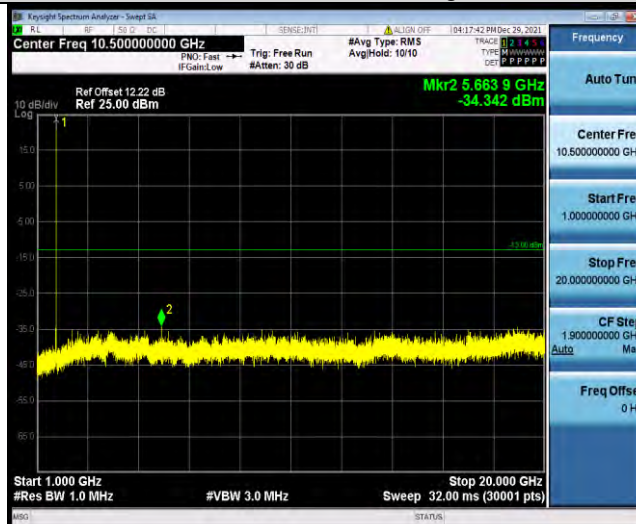

Band4-5MHz-16QAM-20175-1RB#0-Range1:30~1000MHz