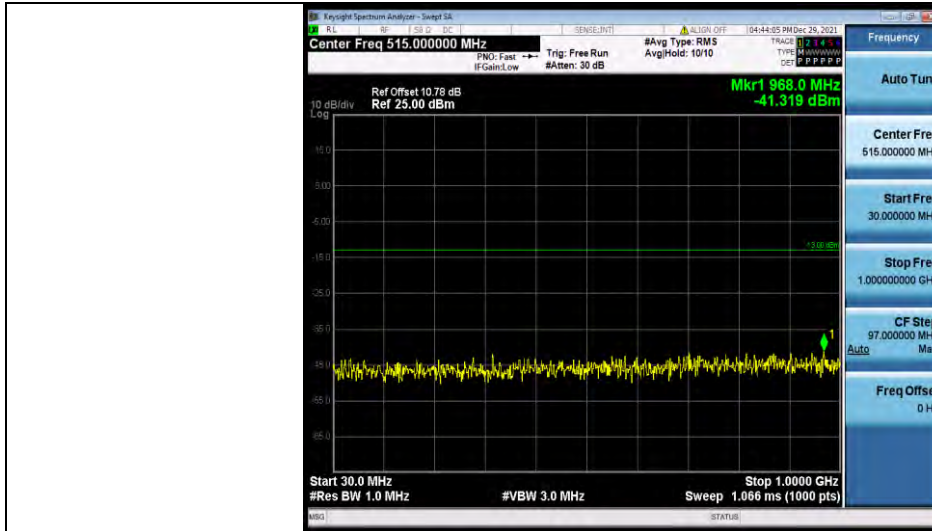

Test Report No.: W7L-P21120037RF05

Band4-15MHz-QPSK-20175-1RB#0-Range2: 1000~20000MHz