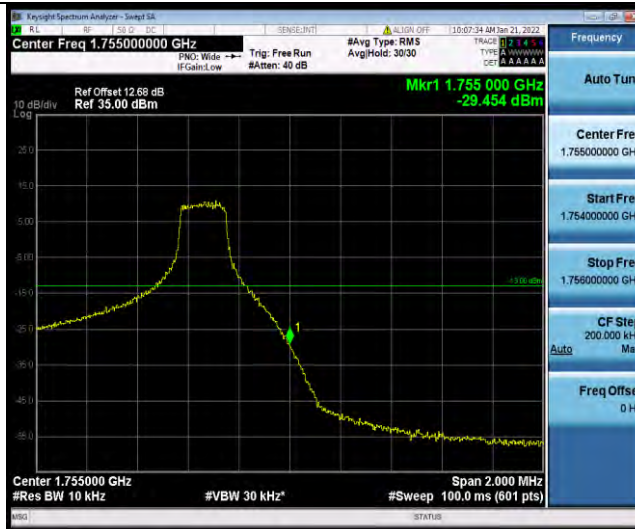

Band4-5MHz-64QAM-19975-25RB#0

Band4-5MHz-64QAM-20375-1RB#24

BUREAU VERITAS

Test Report No.: W7L-P21120037RF05

Band4-5MHz-64QAM-20375-25RB#0

Band4-10MHz-64QAM-20000-1RB#49

Band4-10MHz-64QAM-20000-50RB#0

BUREAU VERITAS