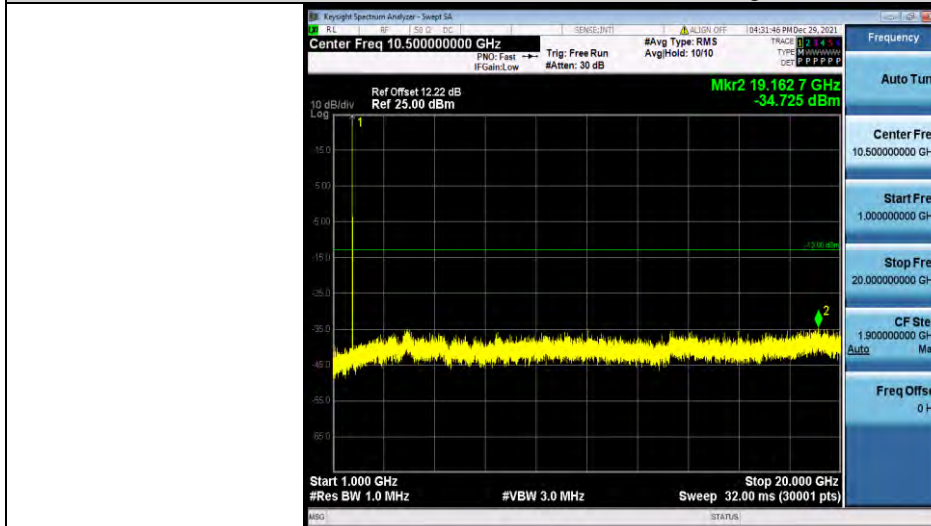

Band4-10MHz-16QAM-20350-1RB#0-Range1:30~1000MHz