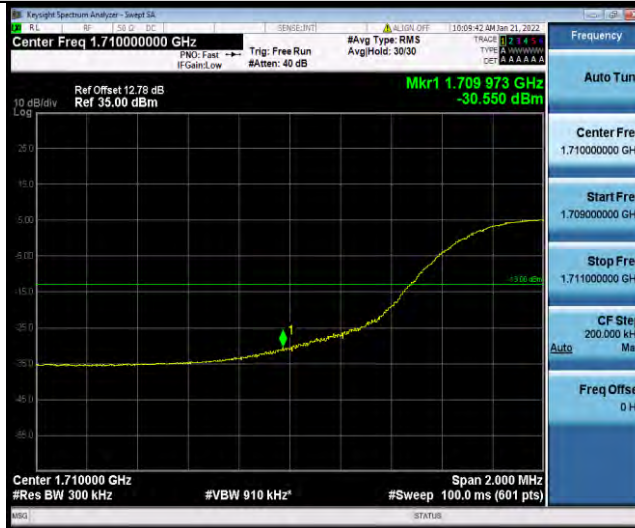

Test Report No.: W7L-P21120037RF05

Band4-10MHz-64QAM-20350-1RB#0

Band4-10MHz-64QAM-20350-50RB#0

Band4-15MHz-64QAM-20025-1RB#0

BUREAU VERITAS

Test Report No.: W7L-P21120037RF05

Band4-15MHz-64QAM-20025-75RB#0