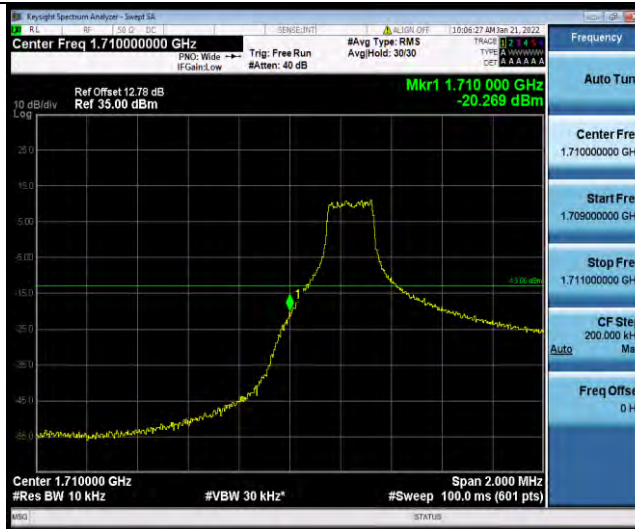

BUREAU VERITAS

Test Report No.: W7L-P21120037RF05

Band4-3MHz-64QAM-19965-15RB#0

Band4-3MHz-64QAM-20385-1RB#14

Band4-3MHz-64QAM-20385-15RB#0

BUREAU VERITAS

Test Report No.: W7L-P21120037RF05

Band4-5MHz-64QAM-19975-1RB#0