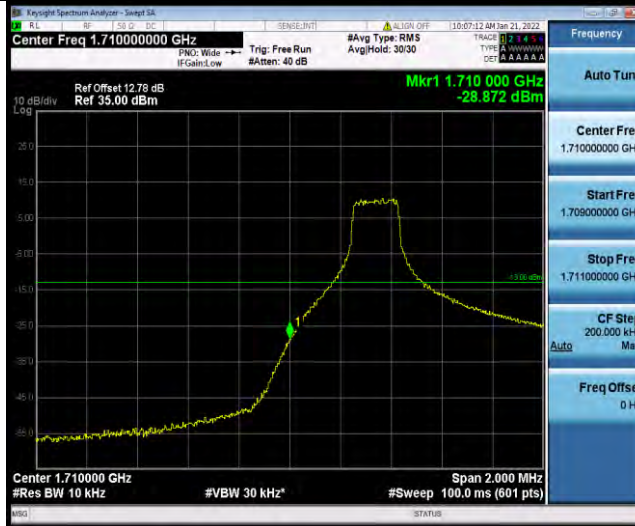

BUREAU VERITAS

Test Report No.: W7L-P21120037RF05

Band4-3MHz-64QAM-19965-15RB#0

Band4-3MHz-64QAM-20385-1RB#14

Band4-3MHz-64QAM-20385-15RB#0

BUREAU VERITAS

Test Report No.: W7L-P21120037RF05

Band4-5MHz-64QAM-19975-1RB#0