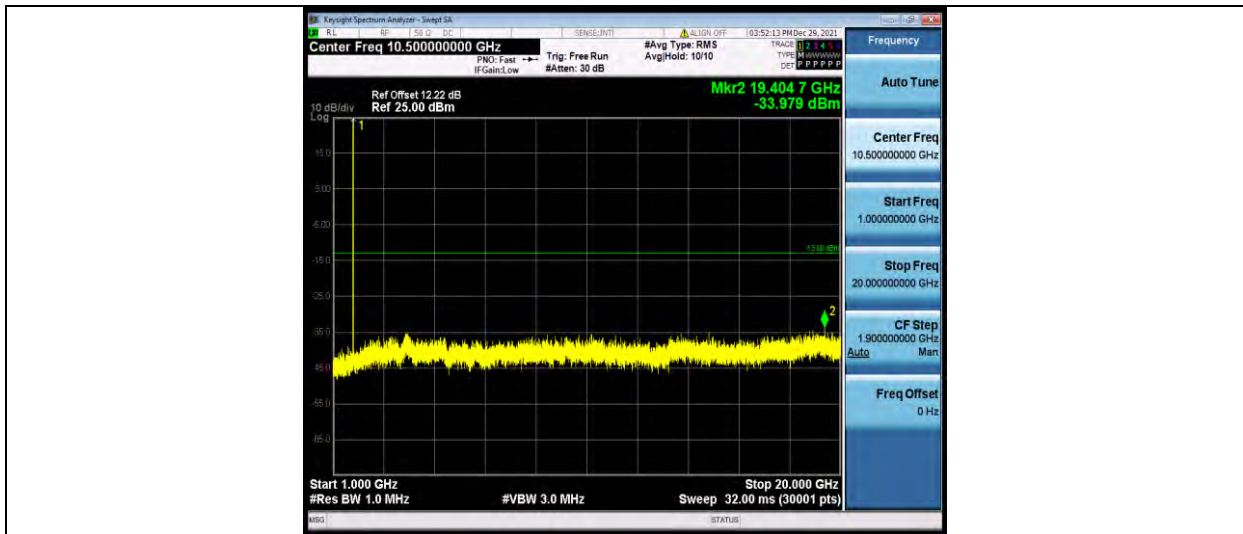

Test Report No.: W7L-P21120037RF05

Band4-1.4MHz-16QAM-20175-1RB#0-Range2:1000~2000MHz

Band4-1.4MHz-16QAM-20393-1RB#0-Range1:30~1000MHz

Band4-1.4MHz-16QAM-20393-1RB#0-Range2:1000~2000MHz

BUREAU VERITAS

Test Report No.: W7L-P21120037RF05