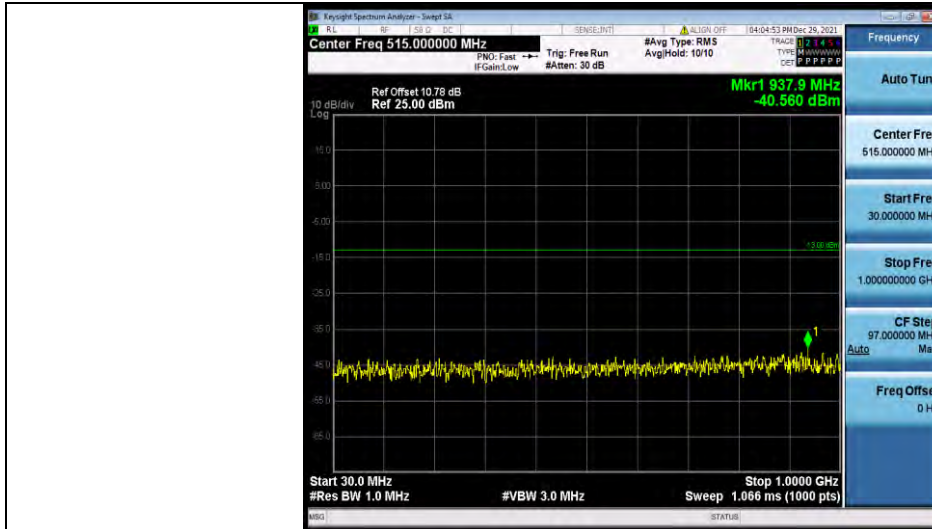

Test Report No.: W7L-P21120037RF05

Band4-3MHz-16QAM-20175-1RB#0-Range2:1000~20000MHz