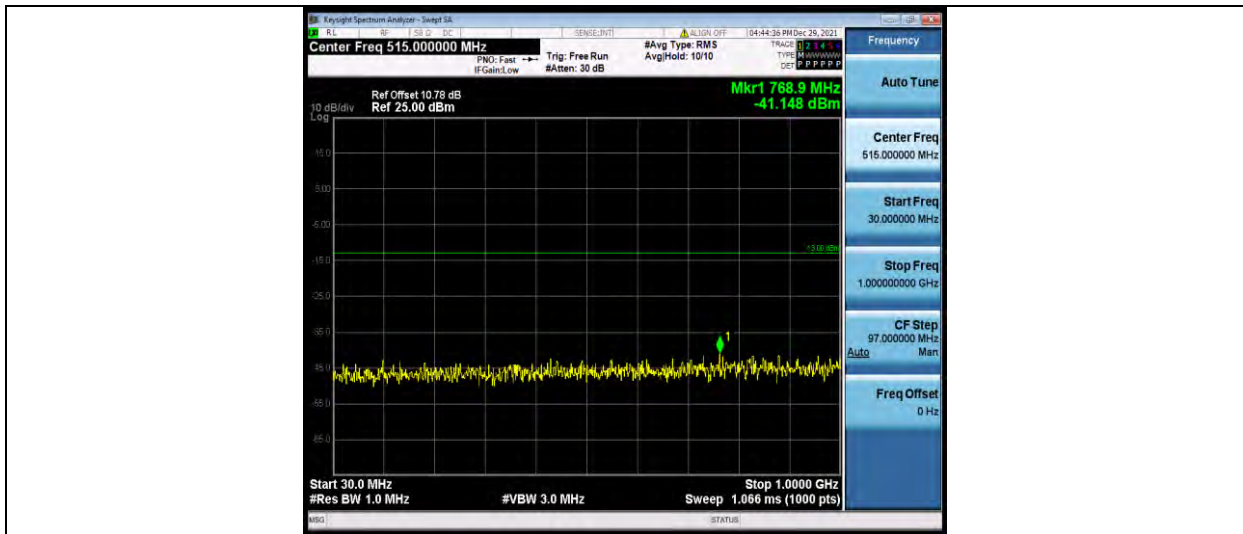

BUREAU VERITAS

Test Report No.: W7L-P21120037RF05

Band4-15MHz-16QAM-20175-1RB#0-Range2:1000~20000MHz