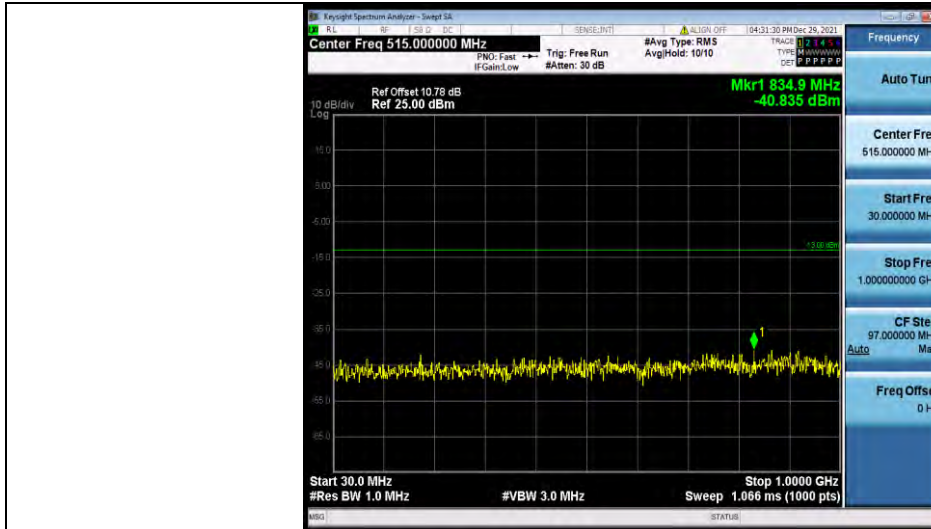

Test Report No.: W7L-P21120037RF05

Band4-10MHz-16QAM-20000-1RB#0-Range1:30~1000MHz

Band4-10MHz-16QAM-20000-1RB#0-Range2:1000~2000MHz

Band4-10MHz-16QAM-20175-1RB#0-Range1:30~1000MHz

Test Report No.: W7L-P21120037RF05