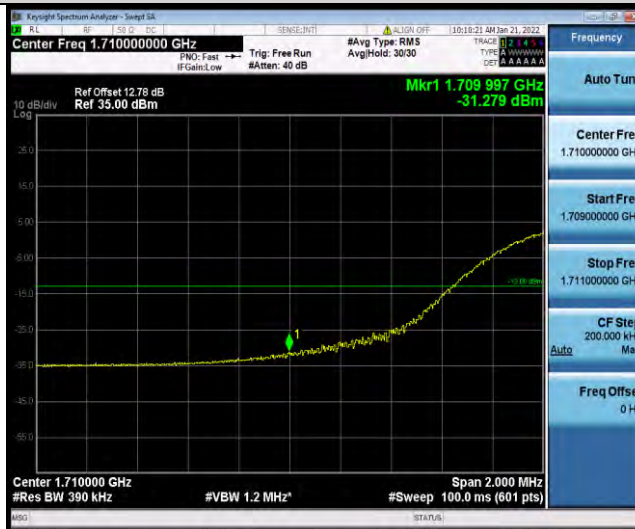

Band4-15MHz-64QAM-20325-1RB#74

Band4-15MHz-64QAM-20325-75RB#0

BUREAU VERITAS

Test Report No.: W7L-P21120037RF05

Band4-20MHz-64QAM-20050-1RB#0

Band4-20MHz-64QAM-20050-100RB#0

Band4-20MHz-64QAM-20300-1RB#99

BUREAU VERITAS