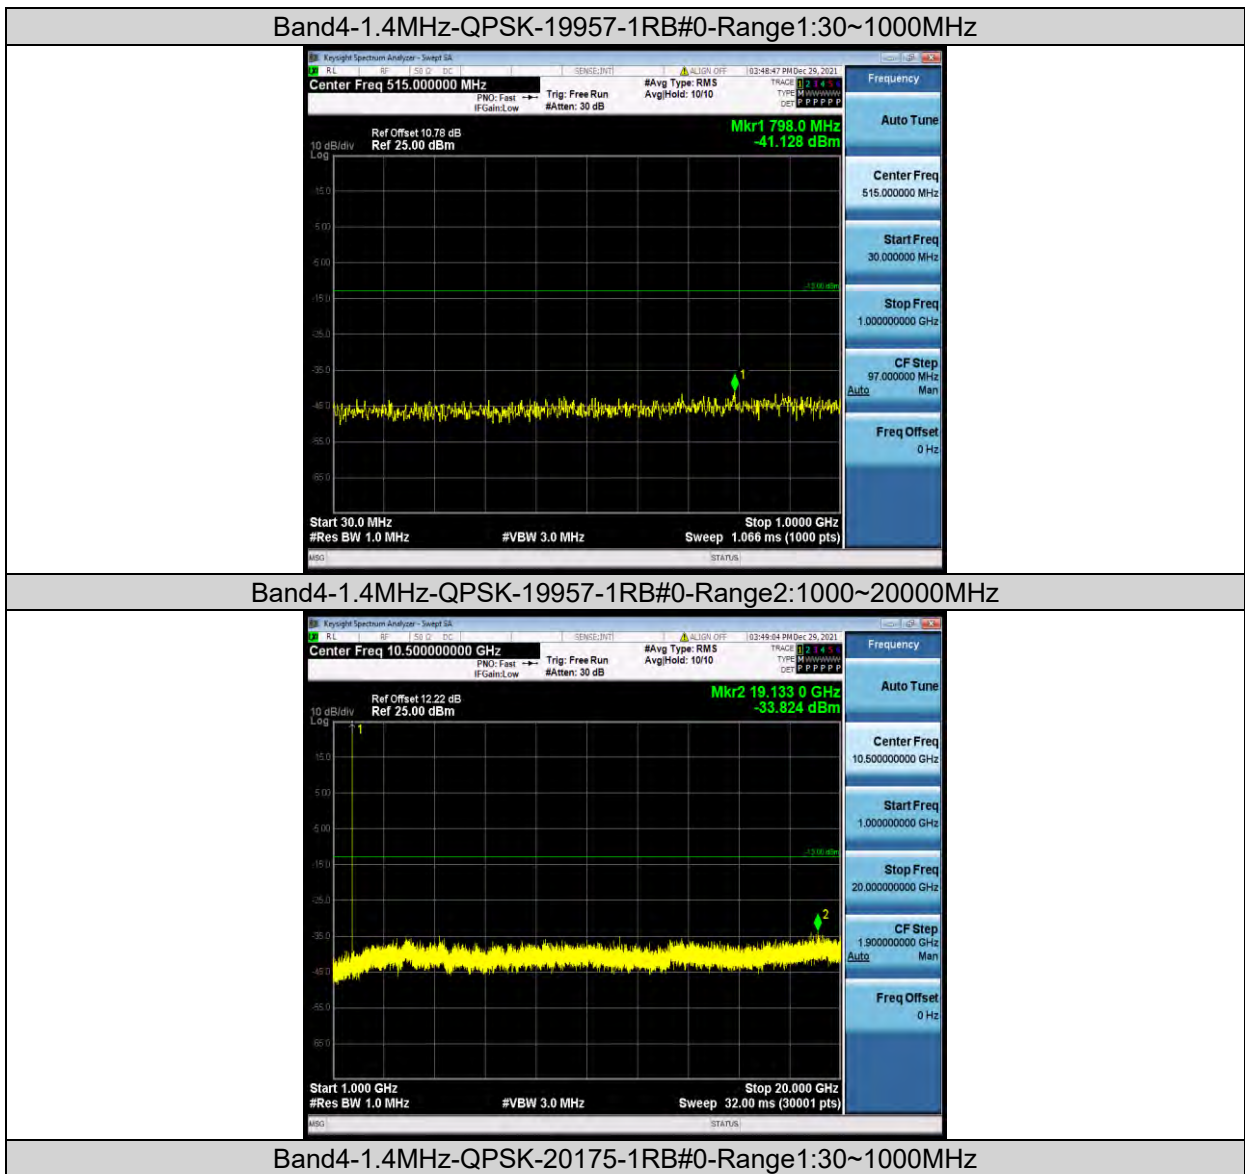

**BUREAU
VERITAS**

Test Report No.: W7L-P21120037RF05

Band4	15MHz	64QAM	20025	1RB#0	Range2:1000~20000MHz	-34.29	PASS
Band4	15MHz	64QAM	20175	1RB#0	Range1:30~1000MHz	-30.74	PASS
Band4	15MHz	64QAM	20175	1RB#0	Range2:1000~20000MHz	-33.87	PASS
Band4	15MHz	64QAM	20325	1RB#0	Range1:30~1000MHz	-31.71	PASS
Band4	15MHz	64QAM	20325	1RB#0	Range2:1000~20000MHz	-34.08	PASS
Band4	20MHz	64QAM	20050	1RB#0	Range1:30~1000MHz	-32.31	PASS
Band4	20MHz	64QAM	20050	1RB#0	Range2:1000~20000MHz	-34.26	PASS
Band4	20MHz	64QAM	20175	1RB#0	Range1:30~1000MHz	-31.8	PASS
Band4	20MHz	64QAM	20175	1RB#0	Range2:1000~20000MHz	-34.1	PASS
Band4	20MHz	64QAM	20300	1RB#0	Range1:30~1000MHz	-31.23	PASS
Band4	20MHz	64QAM	20300	1RB#0	Range2:1000~20000MHz	-34.89	PASS

Test Graphs