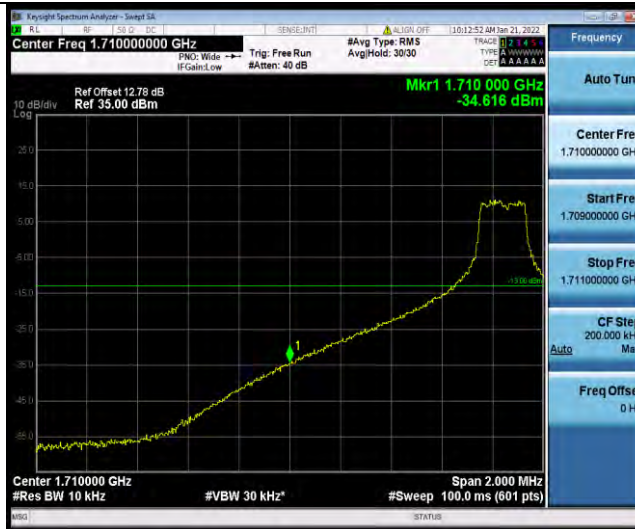

Test Report No.: W7L-P21120037RF05

Band4-10MHz-64QAM-20350-1RB#0

Band4-10MHz-64QAM-20350-50RB#0

Band4-15MHz-64QAM-20025-1RB#0

BUREAU VERITAS

Test Report No.: W7L-P21120037RF05

Band4-15MHz-64QAM-20025-75RB#0