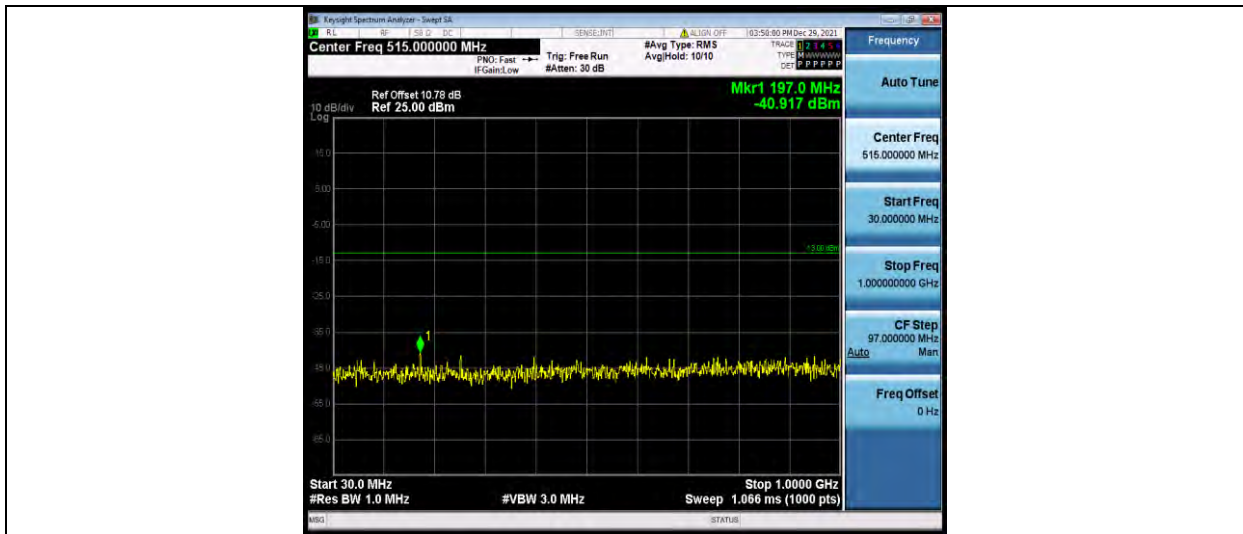

BUREAU VERITAS

Test Report No.: W7L-P21120037RF05

Band4-1.4MHz-QPSK-20175-1RB#0-Range2:1000~20000MHz