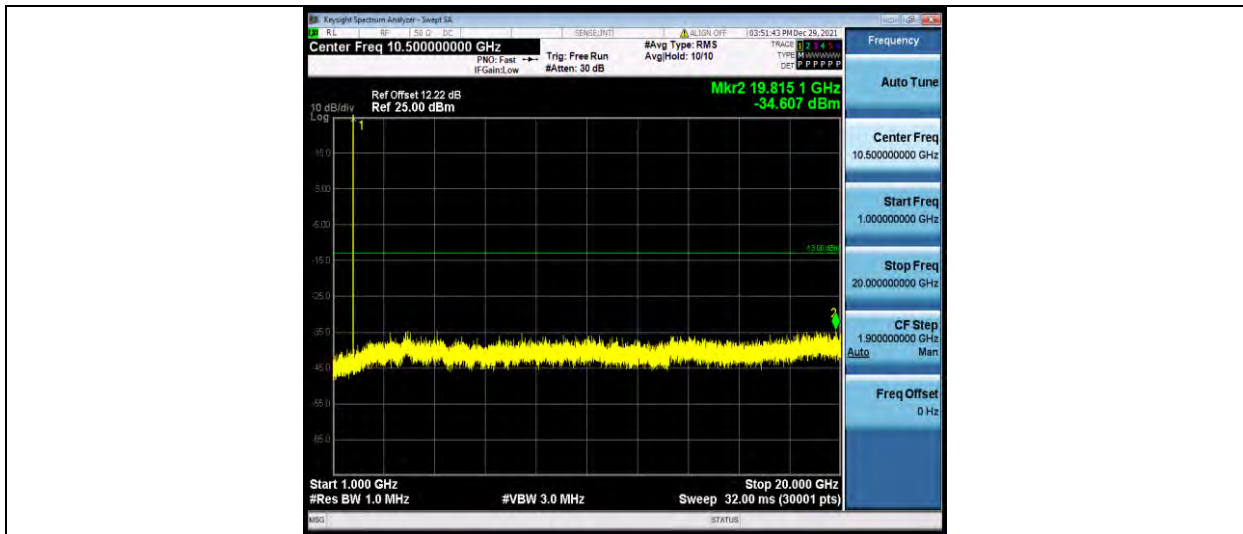

BUREAU VERITAS

Test Report No.: W7L-P21120037RF05

Band4-1.4MHz-16QAM-19957-1RB#0-Range1:30~1000MHz