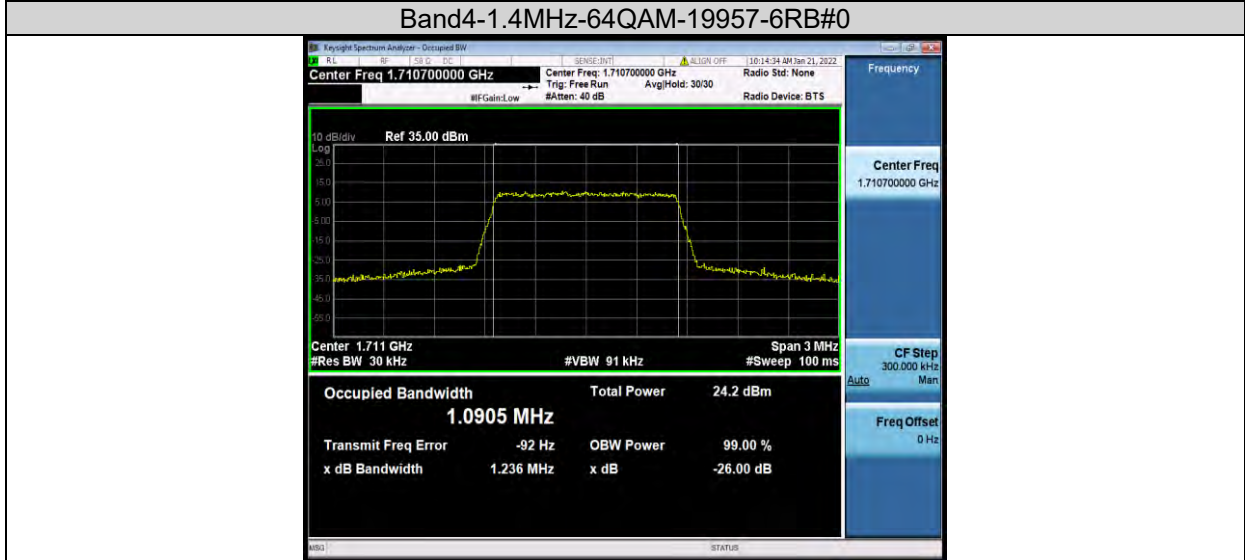

Band4-20MHz-16QAM-20050-100RB#0

Band4-20MHz-16QAM-20175-100RB#0

Band4-20MHz-16QAM-20300-100RB#0

BUREAU VERITAS

Test Report No.: W7L-P21120037RF05

Band4-1.4MHz-64QAM-19957-6RB#0

Band4-1.4MHz-64QAM-20175-6RB#0