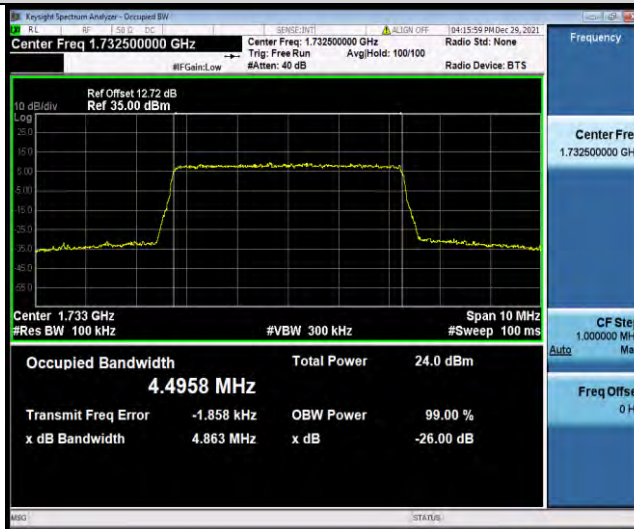

BUREAU VERITAS

Test Report No.: W7L-P21120037RF05

Band4-5MHz-16QAM-19975-25RB#0

Band4-5MHz-16QAM-20175-25RB#0

Band4-5MHz-16QAM-20375-25RB#0

BUREAU
VERITAS

Test Report No.: W7L-P21120037RF05

Band4-10MHz-QPSK-20000-50RB#0