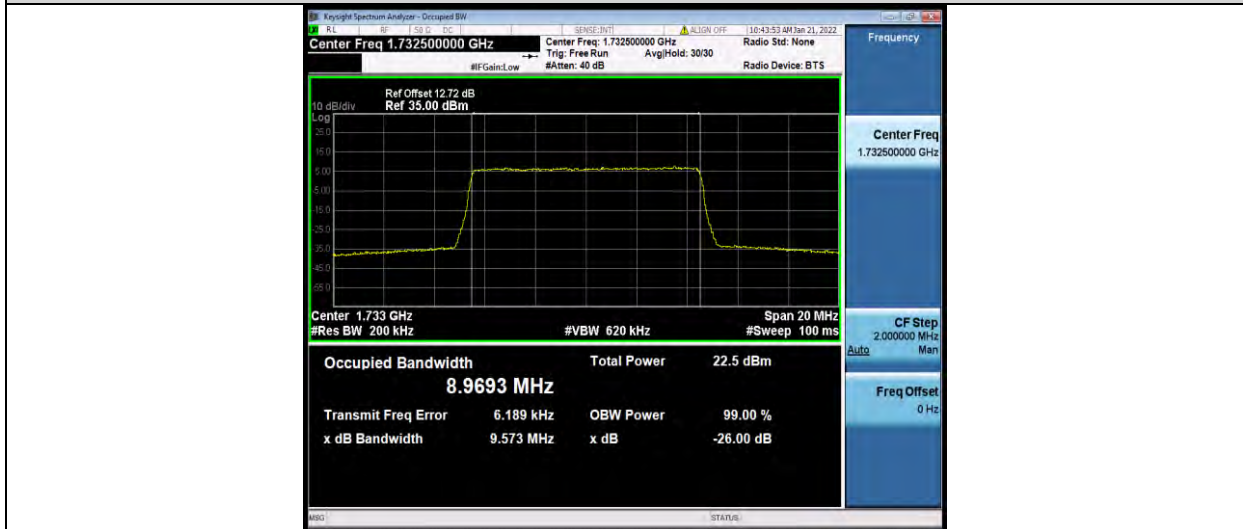

Band4-5MHz-64QAM-19975-25RB#0

Band4-5MHz-64QAM-20175-25RB#0

Band4-5MHz-64QAM-20375-25RB#0

BUREAU VERITAS

Test Report No.: W7L-P21120037RF05

Band4-10MHz-64QAM-20000-50RB#0

Band4-10MHz-64QAM-20175-50RB#0

Band4-10MHz-64QAM-20350-50RB#0