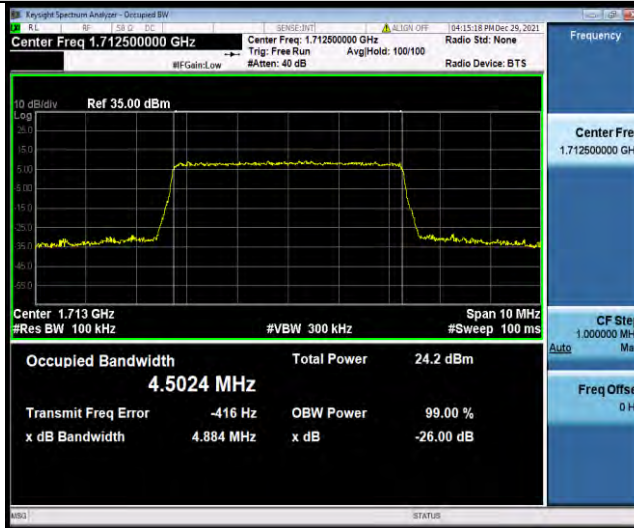

BUREAU VERITAS

Test Report No.: W7L-P21120037RF05

Band4-5MHz-16QAM-19975-25RB#0

Band4-5MHz-16QAM-20175-25RB#0

Band4-5MHz-16QAM-20375-25RB#0

BUREAU
VERITAS

Test Report No.: W7L-P21120037RF05

Band4-10MHz-QPSK-20000-50RB#0