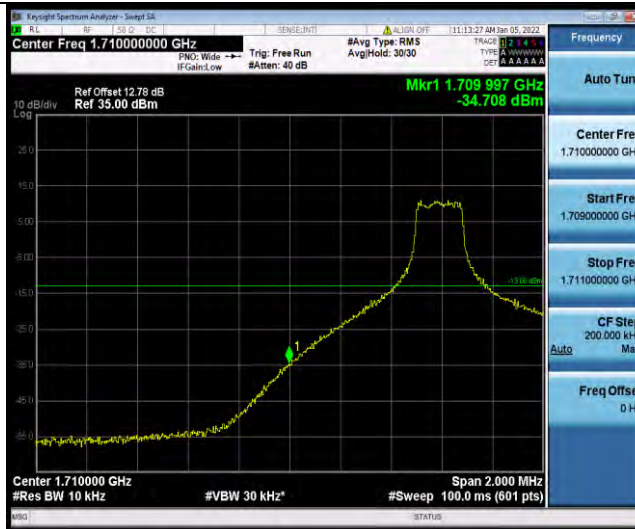

BUREAU VERITAS

Test Report No.: W7L-P21120037RF05

Band4-10MHz-16QAM-20000-50RB#0