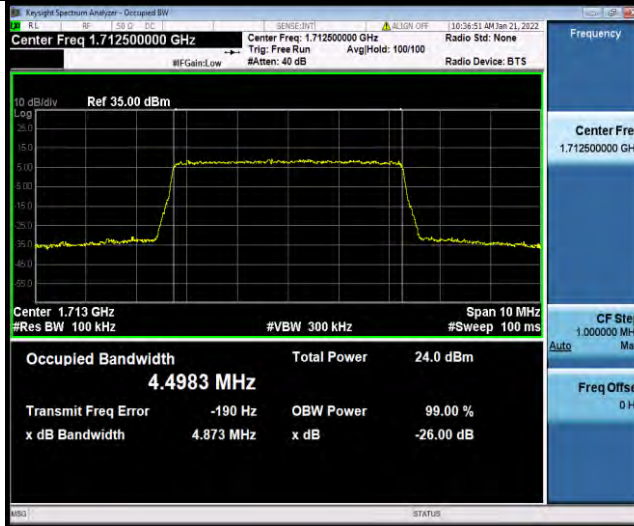

Band4-5MHz-64QAM-20175-25RB#0