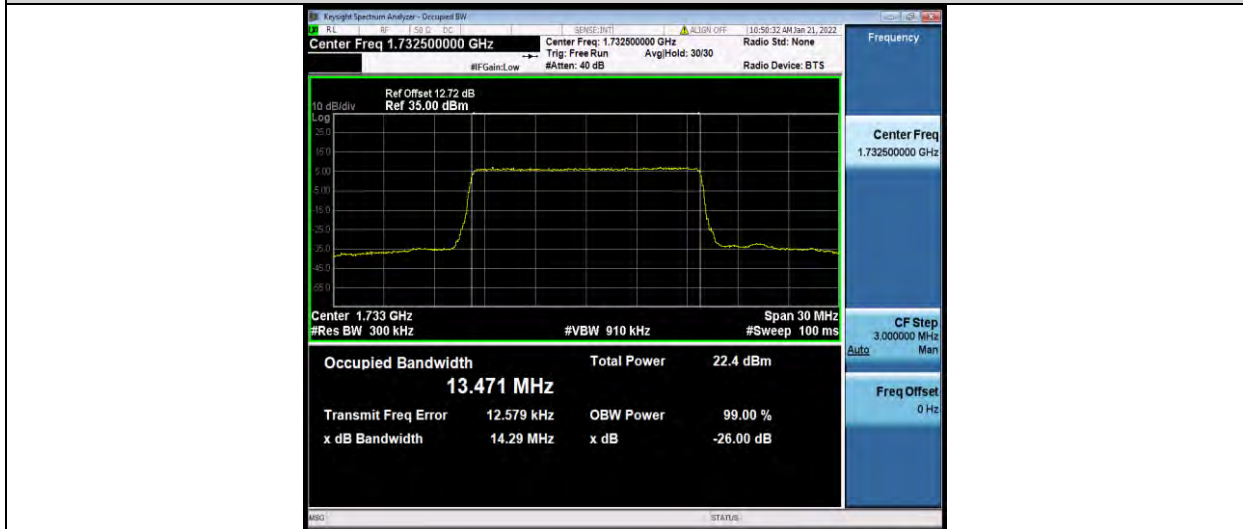

Band4-15MHz-64QAM-20325-75RB#0