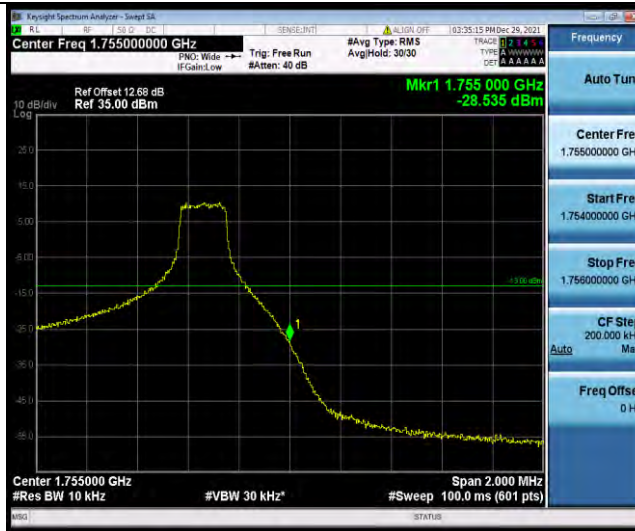

BUREAU VERITAS

Test Report No.: W7L-P21120037RF05

Band4-5MHz-16QAM-19975-1RB#0

Band4-5MHz-16QAM-19975-25RB#0

Band4-5MHz-16QAM-20375-1RB#24

BUREAU VERITAS

Test Report No.: W7L-P21120037RF05

Band4-5MHz-16QAM-20375-25RB#0