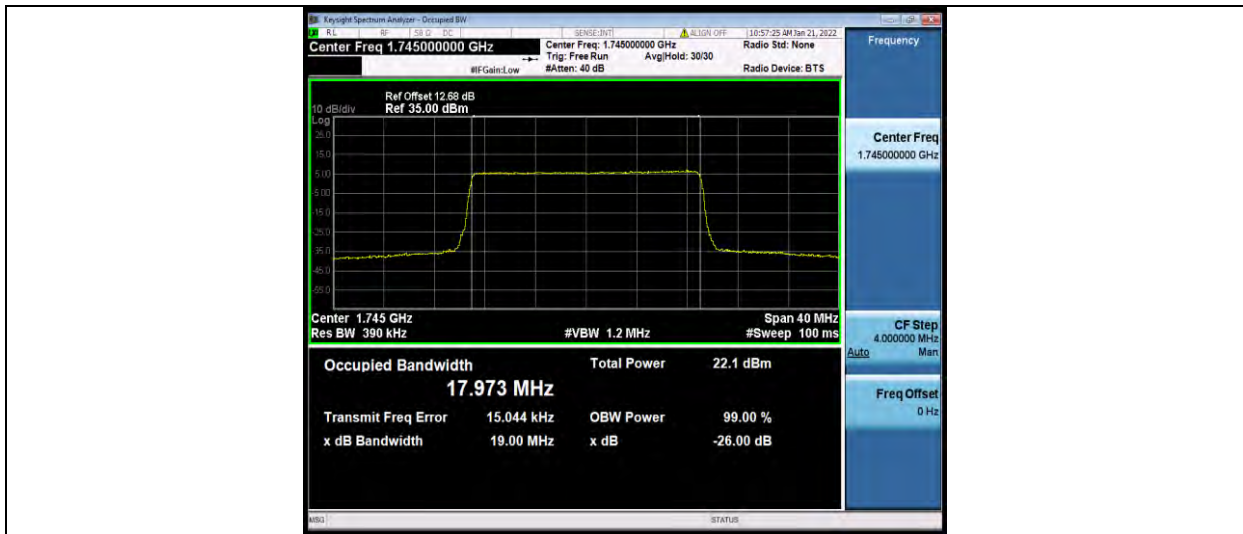

Band4-20MHz-64QAM-20175-100RB#0

Band4-20MHz-64QAM-20300-100RB#0

BUREAU
VERITAS

Test Report No.: W7L-P21120037RF05

Test Report No.: W7L-P21120037RF05

BAND EDGE

Test Result

Band	Bandwidth	Modulation	Channel	RB Configuration	Result(dBm)	Verdict
Band4	1.4MHz	QPSK	19957	1RB#0	-26.95	PASS
Band4	1.4MHz	QPSK	19957	6RB#0	-30.27	PASS
Band4	1.4MHz	QPSK	20350	1RB#5	-26.51	PASS
Band4	1.4MHz	QPSK	20350	6RB#0	-29.15	PASS
Band4	1.4MHz	16QAM	19957	1RB#0	-29.18	PASS
Band4	1.4MHz	16QAM	19957	6RB#0	-29.76	PASS
Band4	1.4MHz	16QAM	20350	1RB#5	-31.32	PASS
Band4	1.4MHz	16QAM	20350	6RB#0	-29.13	PASS
Band4	3MHz	QPSK	19965	1RB#0	-20.04	PASS
Band4	3MHz	QPSK	19965	15RB#0	-21.79	PASS
Band4	3MHz	QPSK	20385	1RB#14	-19.44	PASS
Band4	3MHz	QPSK	20385	15RB#0	-22.19	PASS
Band4	3MHz	16QAM	19965	1RB#0	-21.00	PASS
Band4	3MHz	16QAM	19965	15RB#0	-23.10	PASS
Band4	3MHz	16QAM	20385	1RB#14	-20.92	PASS
Band4	3MHz	16QAM	20385	15RB#0	-23.13	PASS
Band4	5MHz	QPSK	19975	1RB#0	-27.52	PASS
Band4	5MHz	QPSK	19975	25RB#0	-26.28	PASS
Band4	5MHz	QPSK	20375	1RB#24	-27.01	PASS
Band4	5MHz	QPSK	20375	25RB#0	-26.25	PASS
Band4	5MHz	16QAM	19975	1RB#0	-28.46	PASS
Band4	5MHz	16QAM	19975	25RB#0	-27.25	PASS
Band4	5MHz	16QAM	20375	1RB#24	-28.53	PASS
Band4	5MHz	16QAM	20375	25RB#0	-26.26	PASS
Band4	10MHz	QPSK	20000	1RB#0	-33.74	PASS
Band4	10MHz	QPSK	20000	50RB#0	-29.73	PASS
Band4	10MHz	QPSK	20350	1RB#49	-32.75	PASS
Band4	10MHz	QPSK	20350	50RB#0	-27.50	PASS
Band4	10MHz	16QAM	20000	1RB#0	-34.71	PASS
Band4	10MHz	16QAM	20000	50RB#0	-30.22	PASS
Band4	10MHz	16QAM	20350	1RB#49	-33.75	PASS
Band4	10MHz	16QAM	20350	50RB#0	-28.49	PASS
Band4	15MHz	QPSK	20025	1RB#0	-33.75	PASS
Band4	15MHz	QPSK	20025	75RB#0	-30.06	PASS
Band4	15MHz	QPSK	20325	1RB#74	-34.11	PASS
Band4	15MHz	QPSK	20325	75RB#0	-26.92	PASS
Band4	15MHz	16QAM	20025	1RB#0	-34.16	PASS
Band4	15MHz	16QAM	20025	75RB#0	-29.92	PASS
Band4	15MHz	16QAM	20325	1RB#74	-35.44	PASS
Band4	15MHz	16QAM	20325	75RB#0	-28.75	PASS
Band4	20MHz	QPSK	20050	1RB#0	-19.62	PASS
Band4	20MHz	QPSK	20050	100RB#0	-31.86	PASS
Band4	20MHz	QPSK	20300	1RB#99	-19.63	PASS
Band4	20MHz	QPSK	20300	100RB#0	-29.40	PASS