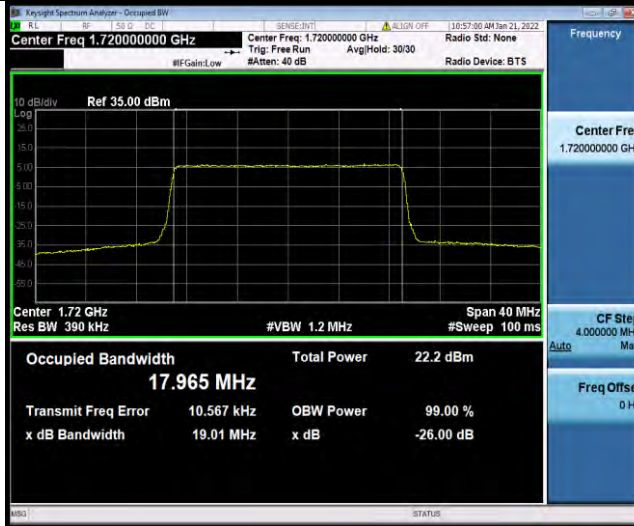

BUREAU VERITAS

Test Report No.: W7L-P21120037RF05

Band4-15MHz-64QAM-20025-75RB#0

Band4-15MHz-64QAM-20175-75RB#0

Band4-15MHz-64QAM-20325-75RB#0

BUREAU VERITAS

Test Report No.: W7L-P21120037RF05

Band4-20MHz-64QAM-20050-100RB#0