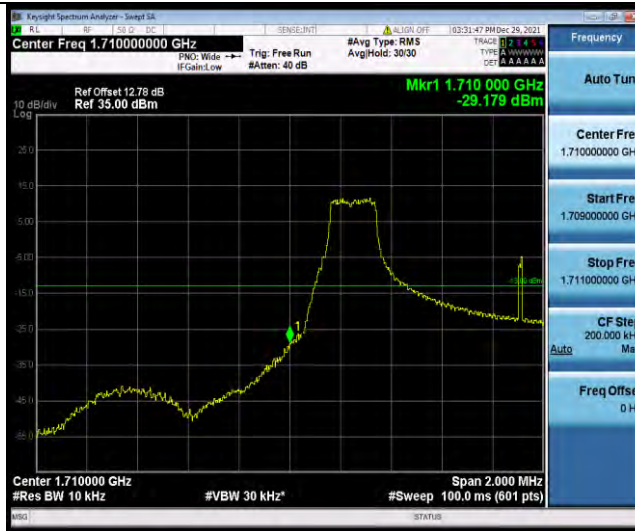

BUREAU VERITAS

Test Report No.: W7L-P21120037RF05

Band4-1.4MHz-16QAM-19957-6RB#0