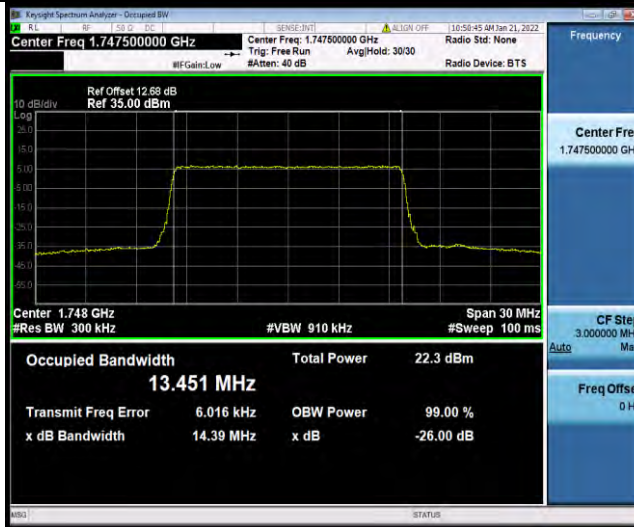

BUREAU VERITAS

Test Report No.: W7L-P21120037RF05

Band4-15MHz-64QAM-20025-75RB#0

Band4-15MHz-64QAM-20175-75RB#0

Band4-15MHz-64QAM-20325-75RB#0

BUREAU VERITAS

Test Report No.: W7L-P21120037RF05

Band4-20MHz-64QAM-20050-100RB#0