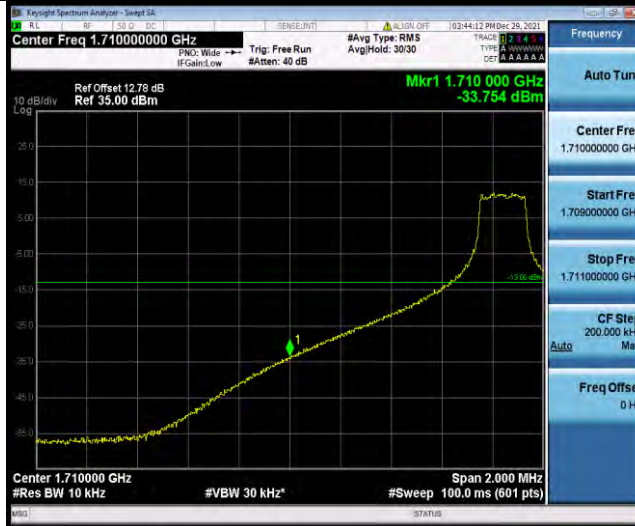

Test Report No.: W7L-P21120037RF05

Band4-10MHz-16QAM-20000-50RB#0

Band4-10MHz-16QAM-20350-1RB#49

Band4-10MHz-16QAM-20350-50RB#0

BUREAU VERITAS

Test Report No.: W7L-P21120037RF05

Band4-15MHz-QPSK-20025-1RB#0