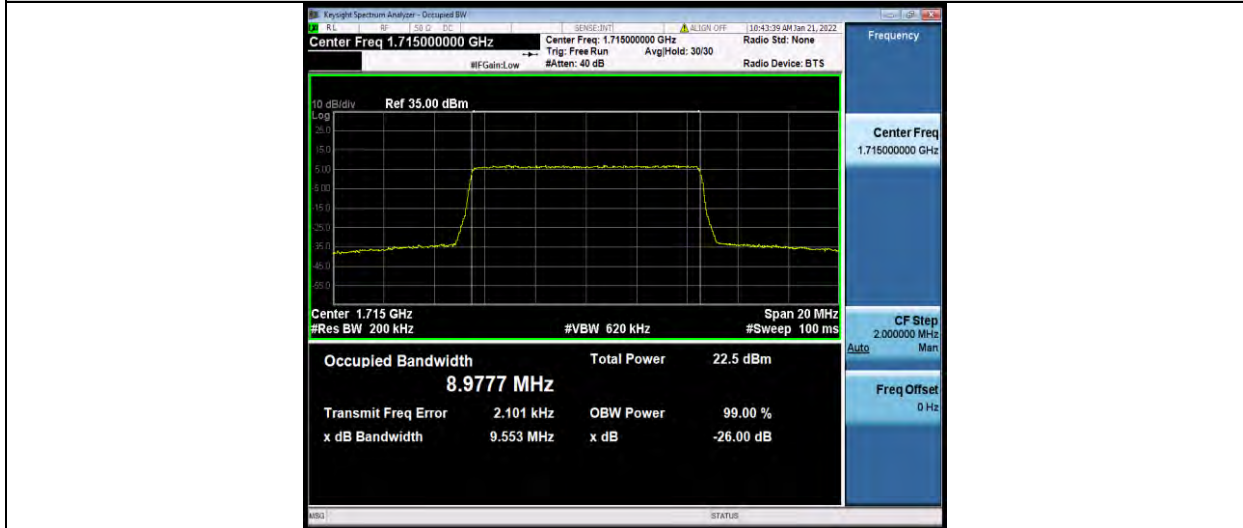

Band4-5MHz-64QAM-19975-25RB#0

Band4-5MHz-64QAM-20175-25RB#0

Band4-5MHz-64QAM-20375-25RB#0

BUREAU VERITAS

Test Report No.: W7L-P21120037RF05

Band4-10MHz-64QAM-20000-50RB#0

Band4-10MHz-64QAM-20175-50RB#0

Band4-10MHz-64QAM-20350-50RB#0