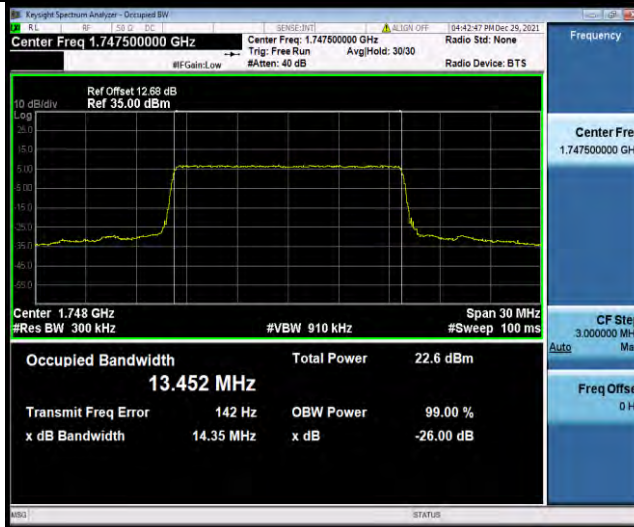

BUREAU
VERITAS

Test Report No.: W7L-P21120037RF05

Band4-20MHz-QPSK-20050-100RB#0