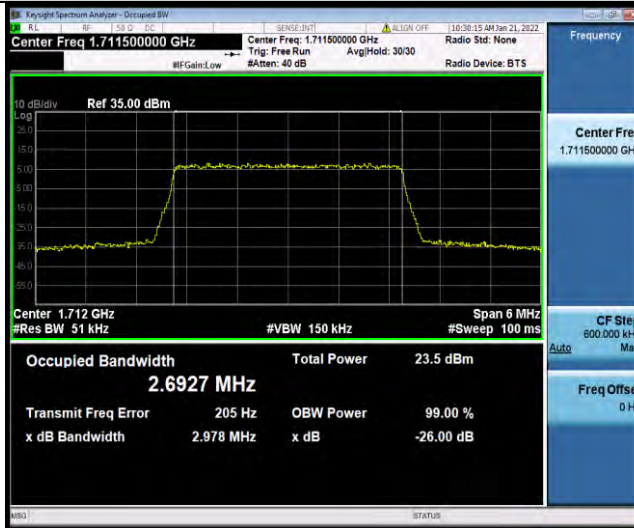

Band4-1.4MHz-64QAM-20393-6RB#0

BUREAU VERITAS

Test Report No.: W7L-P21120037RF05

Band4-3MHz-64QAM-19965-15RB#0

Band4-3MHz-64QAM-20175-15RB#0

Band4-3MHz-64QAM-20385-15RB#0

BUREAU VERITAS

Test Report No.: W7L-P21120037RF05