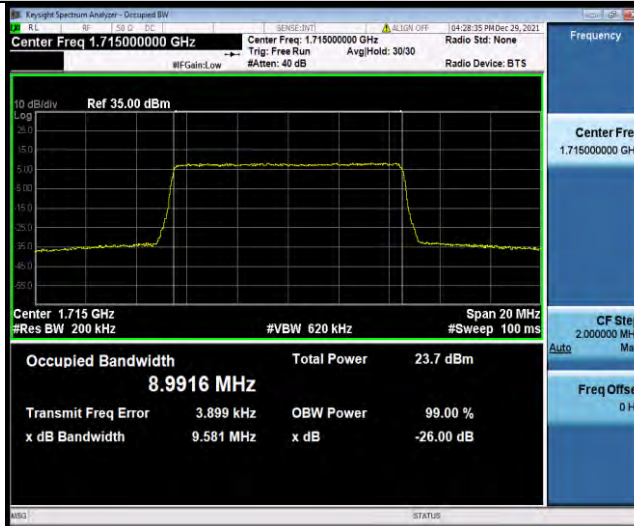

BUREAU VERITAS

Test Report No.: W7L-P21120037RF05

Band4-5MHz-16QAM-19975-25RB#0

Band4-5MHz-16QAM-20175-25RB#0

Band4-5MHz-16QAM-20375-25RB#0

BUREAU
VERITAS

Test Report No.: W7L-P21120037RF05

Band4-10MHz-QPSK-20000-50RB#0