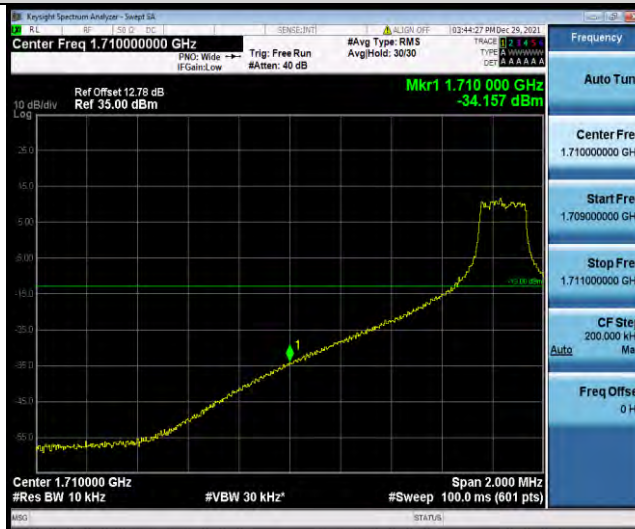

Band4-15MHz-QPSK-20025-75RB#0

Band4-15MHz-QPSK-20325-1RB#74

BUREAU VERITAS

Test Report No.: W7L-P21120037RF05

Band4-15MHz-QPSK-20325-75RB#0

Band4-15MHz-16QAM-20025-1RB#0

Band4-15MHz-16QAM-20025-75RB#0

BUREAU VERITAS