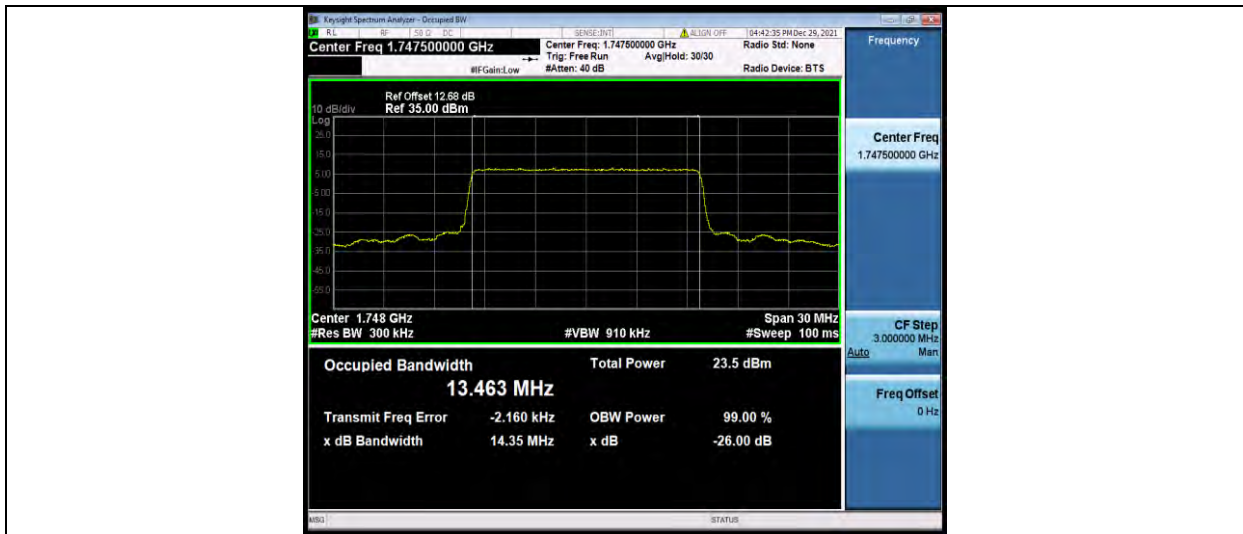

Test Report No.: W7L-P21120037RF05

Band4-15MHz-QPSK-20025-75RB#0

Band4-15MHz-QPSK-20175-75RB#0

Band4-15MHz-QPSK-20325-75RB#0

BUREAU VERITAS

Test Report No.: W7L-P21120037RF05

Band4-15MHz-16QAM-20025-75RB#0

Band4-15MHz-16QAM-20175-75RB#0