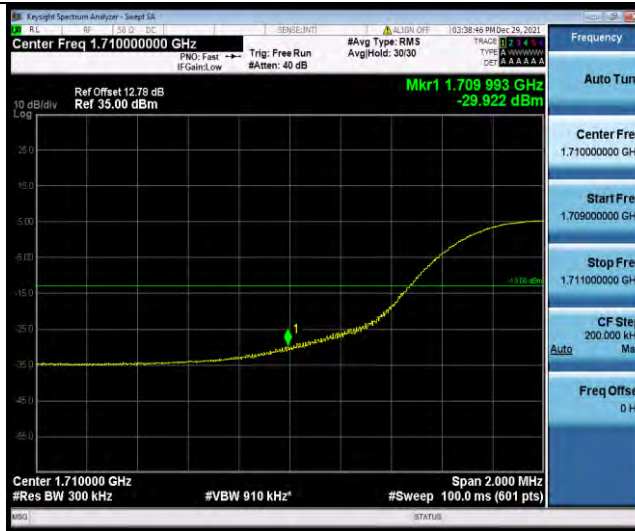

BUREAU VERITAS

Test Report No.: W7L-P21120037RF05

Band4-15MHz-16QAM-20325-1RB#74