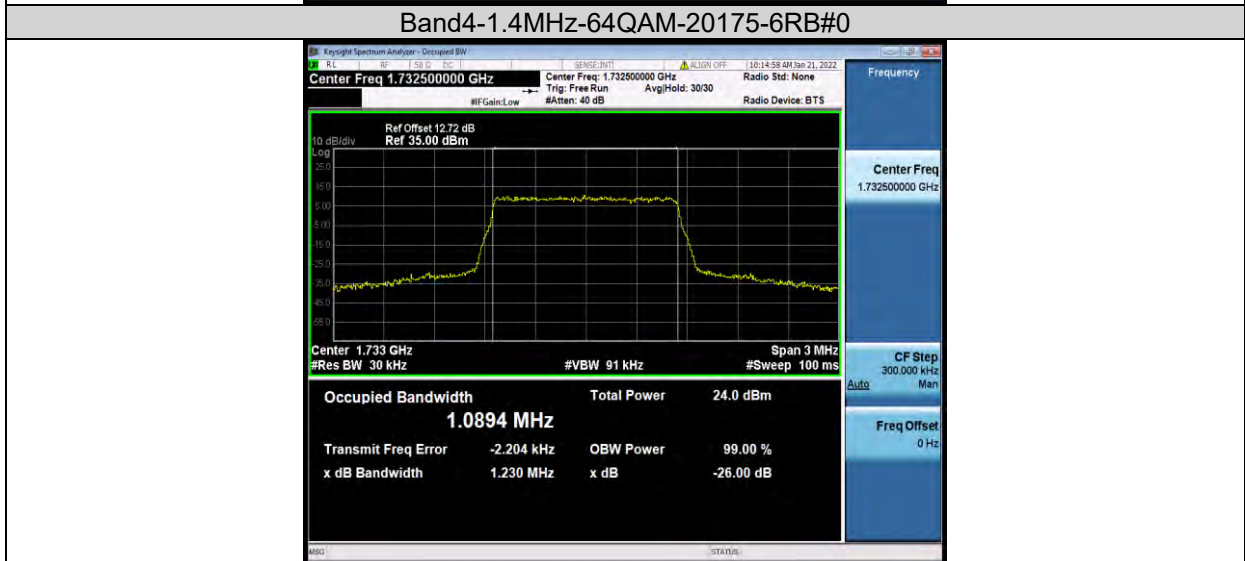

Band4-20MHz-16QAM-20050-100RB#0

Band4-20MHz-16QAM-20175-100RB#0

Band4-20MHz-16QAM-20300-100RB#0

BUREAU VERITAS

Test Report No.: W7L-P21120037RF05

Band4-1.4MHz-64QAM-19957-6RB#0

Band4-1.4MHz-64QAM-20175-6RB#0