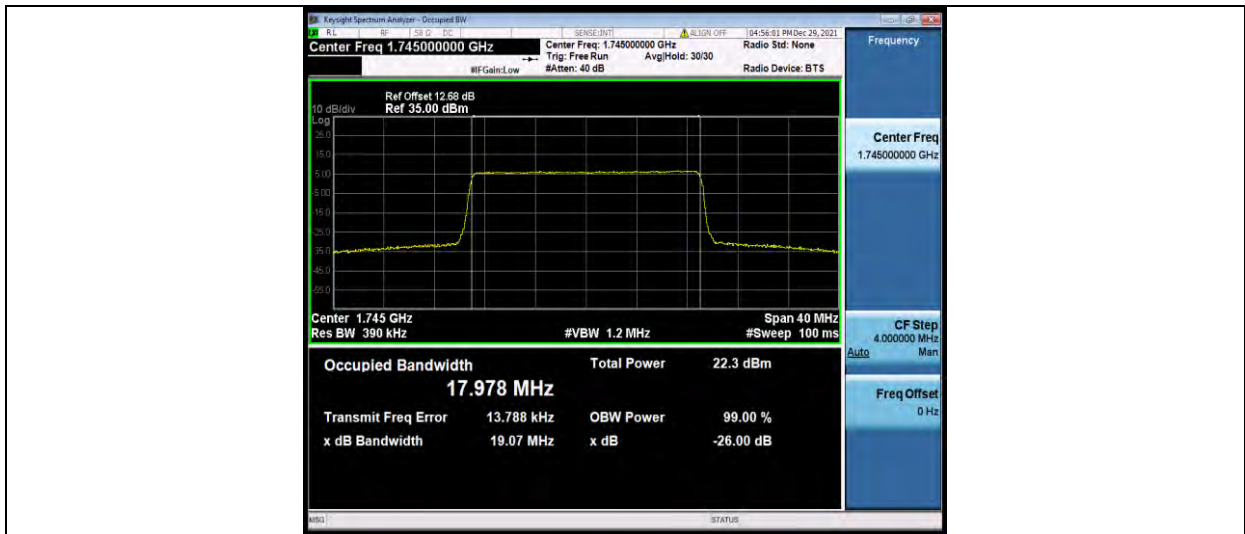

Band4-20MHz-16QAM-20050-100RB#0

Band4-20MHz-16QAM-20175-100RB#0

Band4-20MHz-16QAM-20300-100RB#0

BUREAU VERITAS

Test Report No.: W7L-P21120037RF05

Band4-1.4MHz-64QAM-19957-6RB#0

Band4-1.4MHz-64QAM-20175-6RB#0