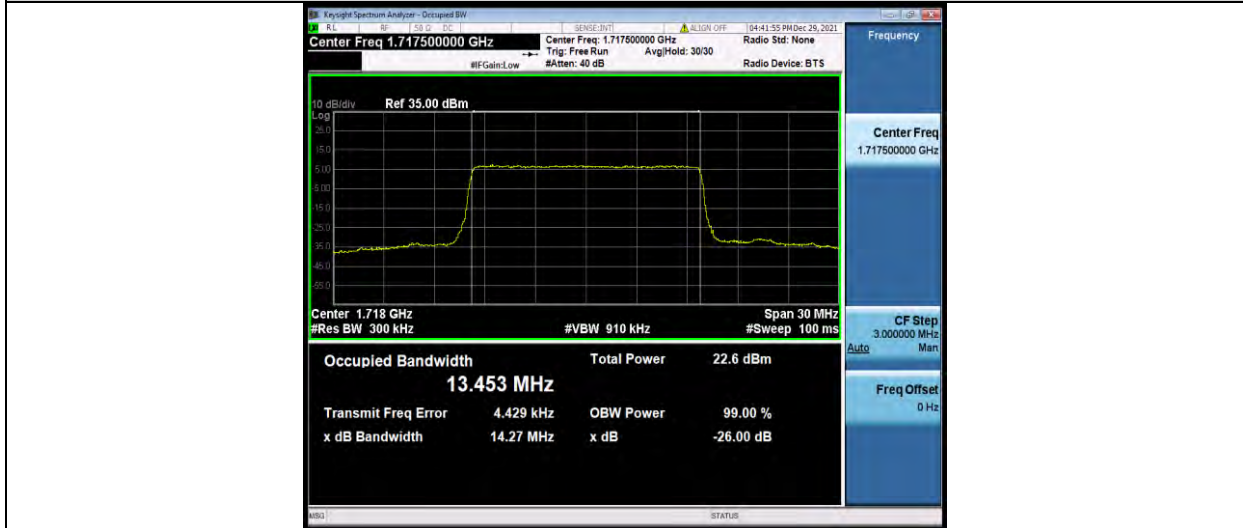

Test Report No.: W7L-P21120037RF05

Band4-15MHz-QPSK-20025-75RB#0

Band4-15MHz-QPSK-20175-75RB#0

Band4-15MHz-QPSK-20325-75RB#0

BUREAU VERITAS

Test Report No.: W7L-P21120037RF05

Band4-15MHz-16QAM-20025-75RB#0

Band4-15MHz-16QAM-20175-75RB#0