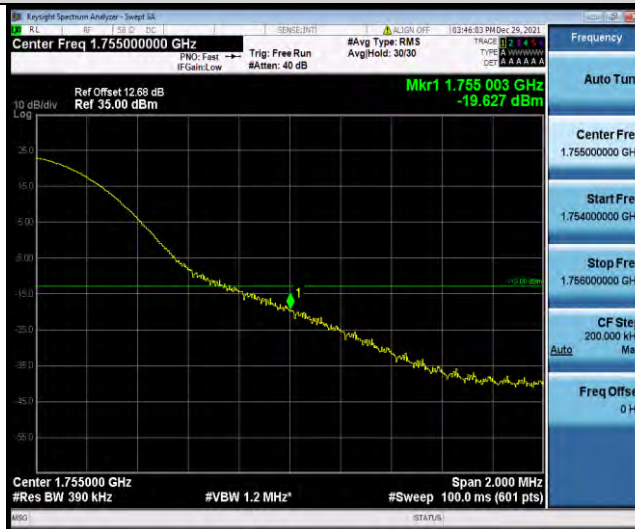

Band4-20MHz-QPSK-20300-100RB#0