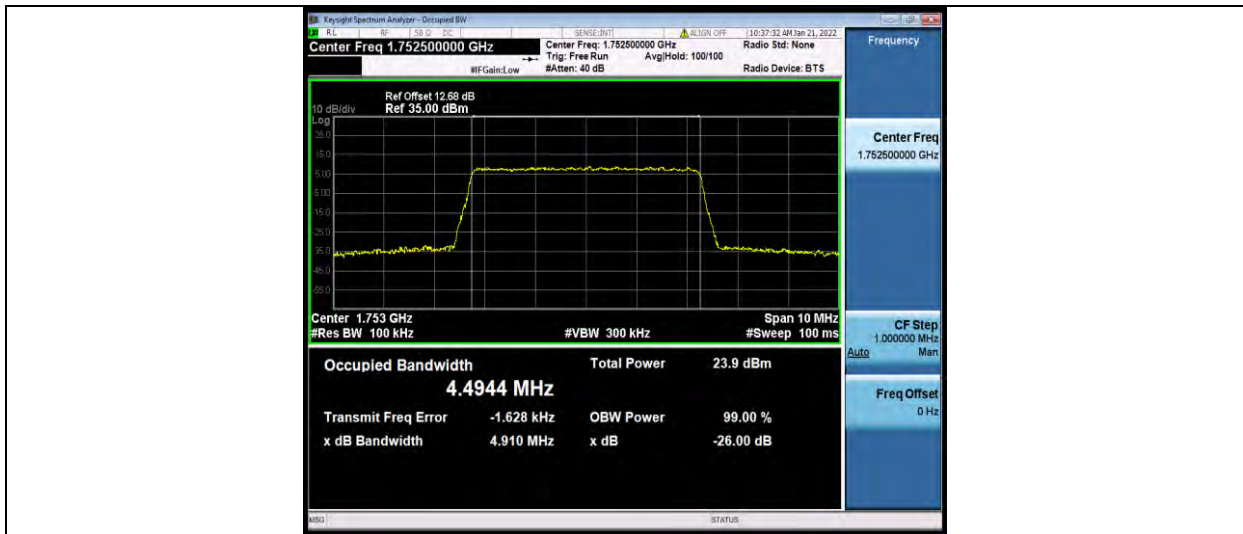

Band4-5MHz-64QAM-19975-25RB#0

Band4-5MHz-64QAM-20175-25RB#0

Band4-5MHz-64QAM-20375-25RB#0

BUREAU VERITAS

Test Report No.: W7L-P21120037RF05

Band4-10MHz-64QAM-20000-50RB#0

Band4-10MHz-64QAM-20175-50RB#0

Band4-10MHz-64QAM-20350-50RB#0