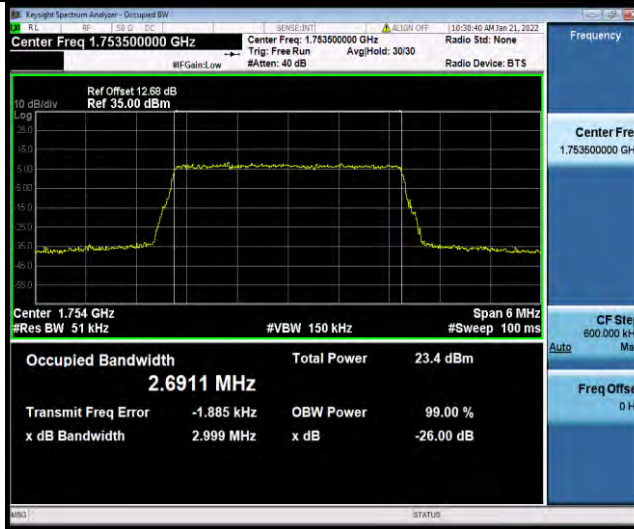

Band4-1.4MHz-64QAM-20393-6RB#0

BUREAU VERITAS

Test Report No.: W7L-P21120037RF05

Band4-3MHz-64QAM-19965-15RB#0

Band4-3MHz-64QAM-20175-15RB#0

Band4-3MHz-64QAM-20385-15RB#0

BUREAU VERITAS

Test Report No.: W7L-P21120037RF05