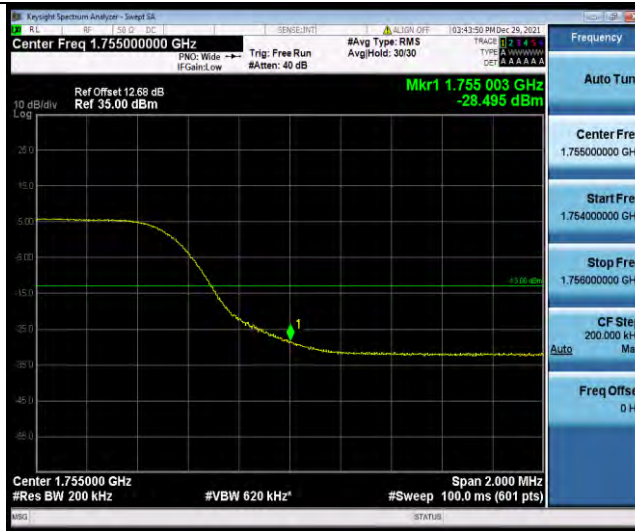

Test Report No.: W7L-P21120037RF05

Band4-10MHz-16QAM-20000-50RB#0

Band4-10MHz-16QAM-20350-1RB#49

Band4-10MHz-16QAM-20350-50RB#0

BUREAU VERITAS

Test Report No.: W7L-P21120037RF05

Band4-15MHz-QPSK-20025-1RB#0