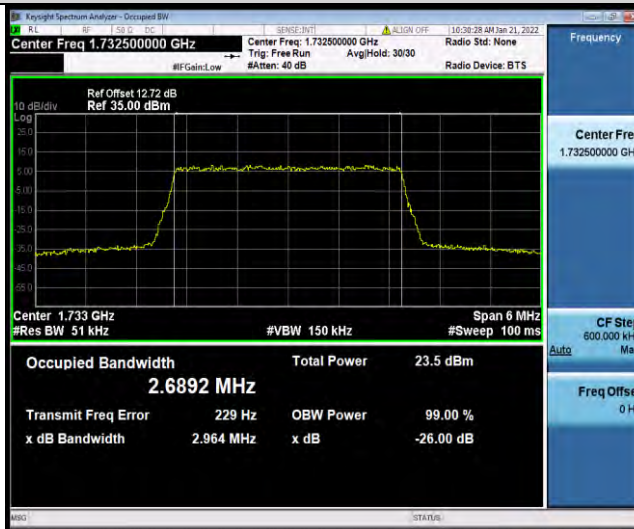

Band4-1.4MHz-64QAM-20393-6RB#0

BUREAU VERITAS

Test Report No.: W7L-P21120037RF05

Band4-3MHz-64QAM-19965-15RB#0

Band4-3MHz-64QAM-20175-15RB#0

Band4-3MHz-64QAM-20385-15RB#0

BUREAU VERITAS

Test Report No.: W7L-P21120037RF05