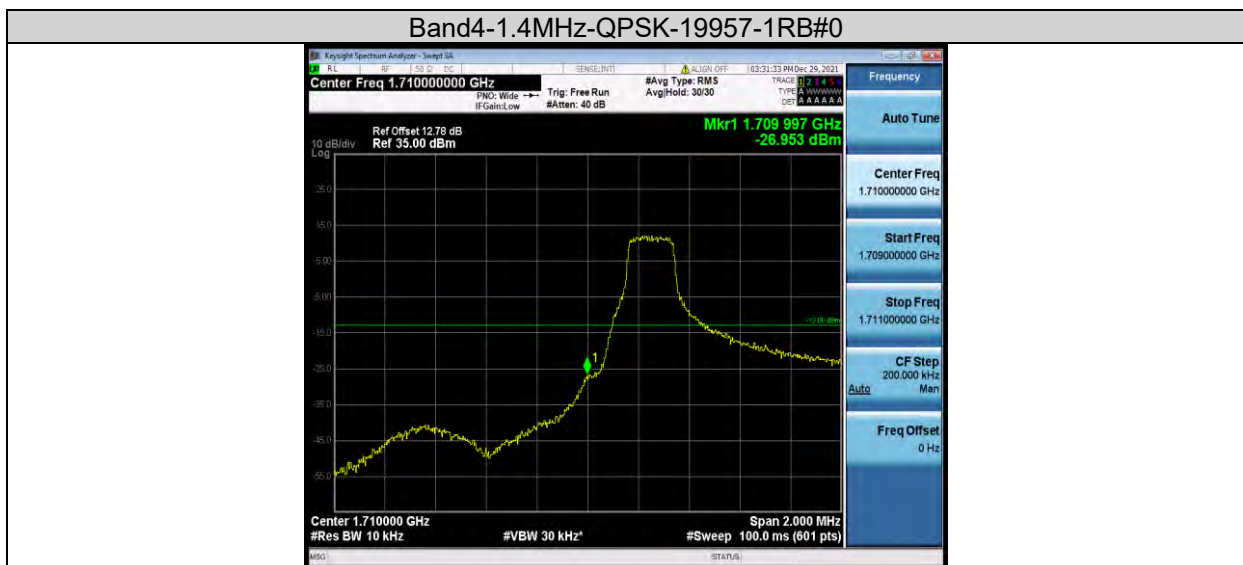

**BUREAU
VERITAS**

Test Report No.: W7L-P21120037RF05

Band4	20MHz	16QAM	20050	1RB#0	-20.00	PASS
Band4	20MHz	16QAM	20050	100RB#0	-31.41	PASS
Band4	20MHz	16QAM	20300	1RB#99	-19.68	PASS
Band4	20MHz	16QAM	20300	100RB#0	-30.01	PASS
Band4	1.4MHz	64QAM	19957	1RB#0	-28.59	PASS
Band4	1.4MHz	64QAM	19957	6RB#0	-31.09	PASS
Band4	1.4MHz	64QAM	20350	1RB#5	-30.88	PASS
Band4	1.4MHz	64QAM	20350	6RB#0	-32.73	PASS
Band4	3MHz	64QAM	19965	1RB#0	-20.27	PASS
Band4	3MHz	64QAM	19965	15RB#0	-23.05	PASS
Band4	3MHz	64QAM	20385	1RB#14	-21.13	PASS
Band4	3MHz	64QAM	20385	15RB#0	-23.38	PASS
Band4	5MHz	64QAM	19975	1RB#0	-28.87	PASS
Band4	5MHz	64QAM	19975	25RB#0	-27.40	PASS
Band4	5MHz	64QAM	20375	1RB#24	-29.45	PASS
Band4	5MHz	64QAM	20375	25RB#0	-28.21	PASS
Band4	10MHz	64QAM	20000	1RB#49	-50.63	PASS
Band4	10MHz	64QAM	20000	50RB#0	-30.37	PASS
Band4	10MHz	64QAM	20350	1RB#0	-52.62	PASS
Band4	10MHz	64QAM	20350	50RB#0	-30.16	PASS
Band4	15MHz	64QAM	20025	1RB#0	-34.62	PASS
Band4	15MHz	64QAM	20025	75RB#0	-30.55	PASS
Band4	15MHz	64QAM	20325	1RB#74	-35.97	PASS
Band4	15MHz	64QAM	20325	75RB#0	-30.86	PASS
Band4	20MHz	64QAM	20050	1RB#0	-19.89	PASS
Band4	20MHz	64QAM	20050	100RB#0	-31.28	PASS
Band4	20MHz	64QAM	20300	1RB#99	-20.26	PASS
Band4	20MHz	64QAM	20300	100RB#0	-31.49	PASS

Test Graphs