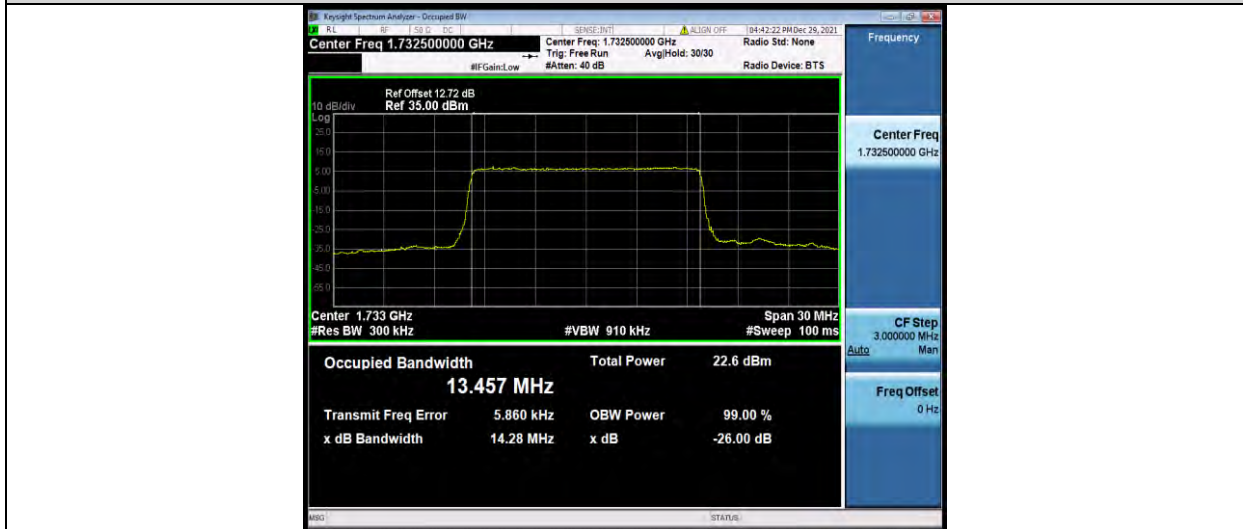

Test Report No.: W7L-P21120037RF05

Band4-15MHz-QPSK-20025-75RB#0

Band4-15MHz-QPSK-20175-75RB#0

Band4-15MHz-QPSK-20325-75RB#0

BUREAU VERITAS

Test Report No.: W7L-P21120037RF05

Band4-15MHz-16QAM-20025-75RB#0

Band4-15MHz-16QAM-20175-75RB#0