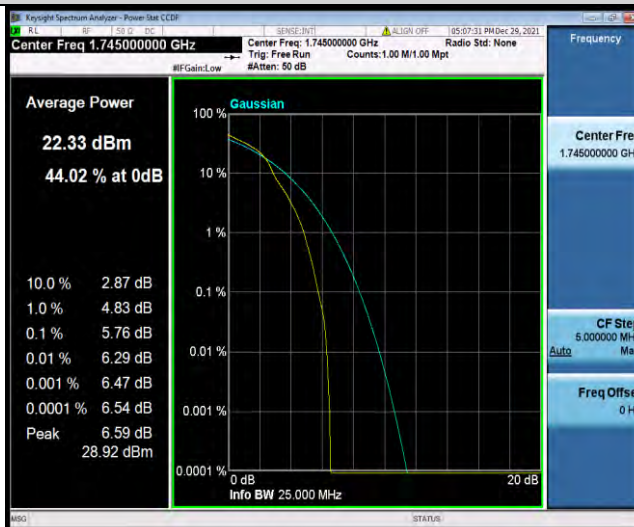

Band4-20MHz-16QAM-20300-100RB#0