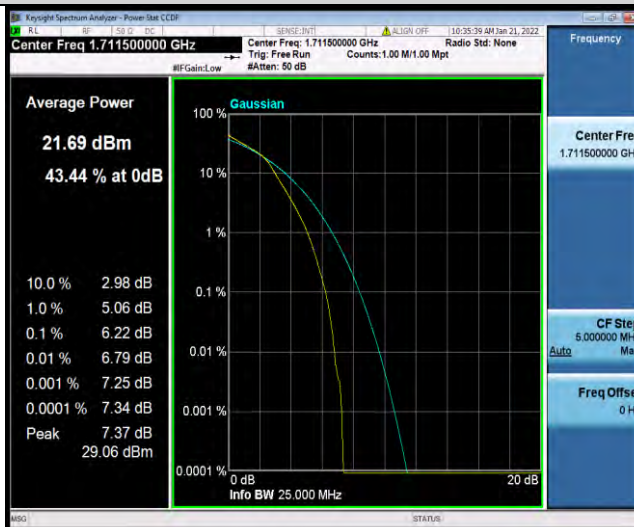

Band4-3MHz-64QAM-20175-1RB#0