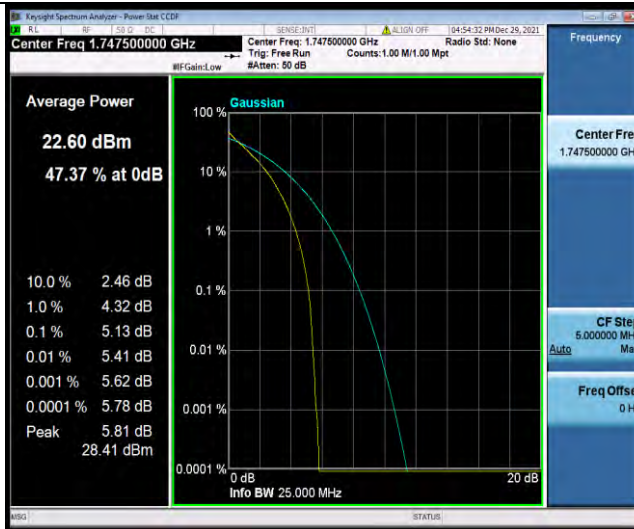

Test Report No.: W7L-P21120037RF05

Band4-15MHz-QPSK-20175-75RB#0

Band4-15MHz-QPSK-20325-1RB#0

Band4-15MHz-QPSK-20325-75RB#0

BUREAU
VERITAS

Test Report No.: W7L-P21120037RF05

Band4-15MHz-16QAM-20025-1RB#0

Band4-15MHz-16QAM-20025-75RB#0