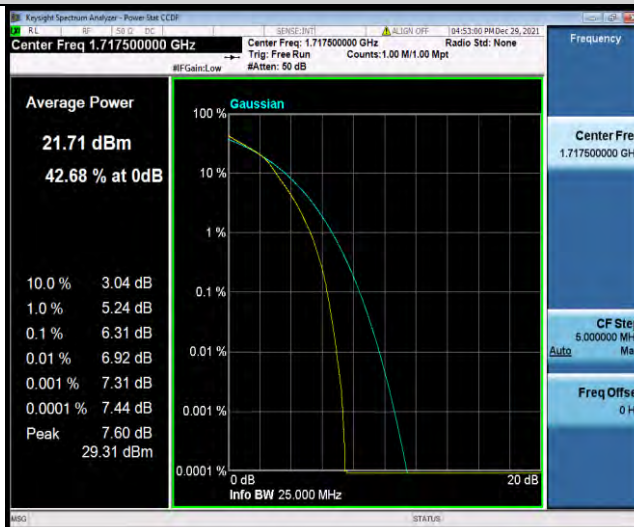

Test Report No.: W7L-P21120037RF05

Band4-15MHz-QPSK-20175-75RB#0

Band4-15MHz-QPSK-20325-1RB#0

Band4-15MHz-QPSK-20325-75RB#0

BUREAU
VERITAS

Test Report No.: W7L-P21120037RF05

Band4-15MHz-16QAM-20025-1RB#0

Band4-15MHz-16QAM-20025-75RB#0