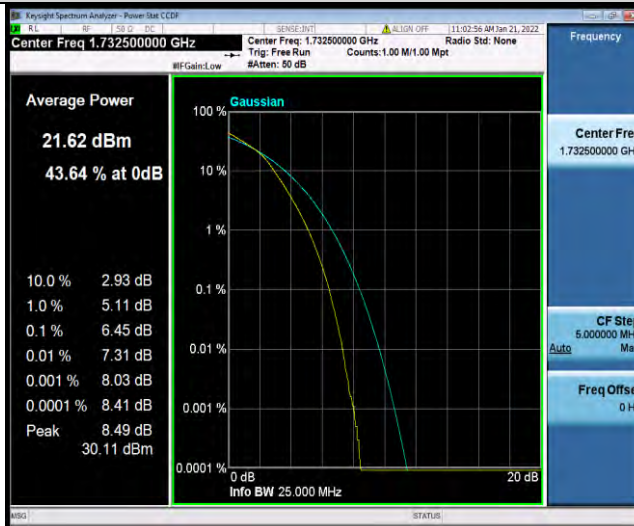

BUREAU VERITAS

Test Report No.: W7L-P21120037RF05