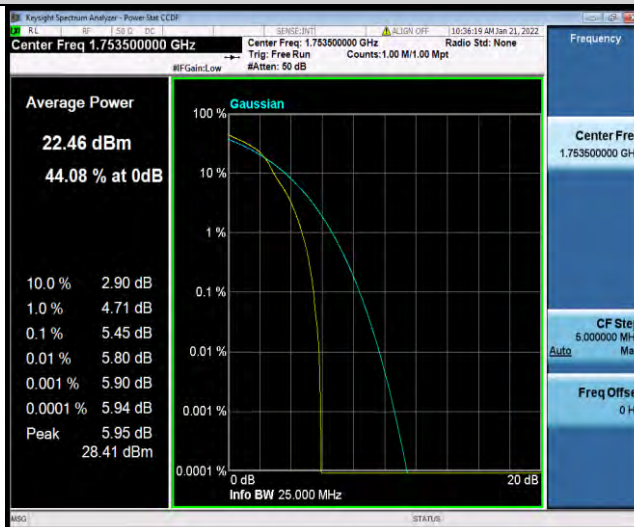

Band4-3MHz-64QAM-20385-15RB#0