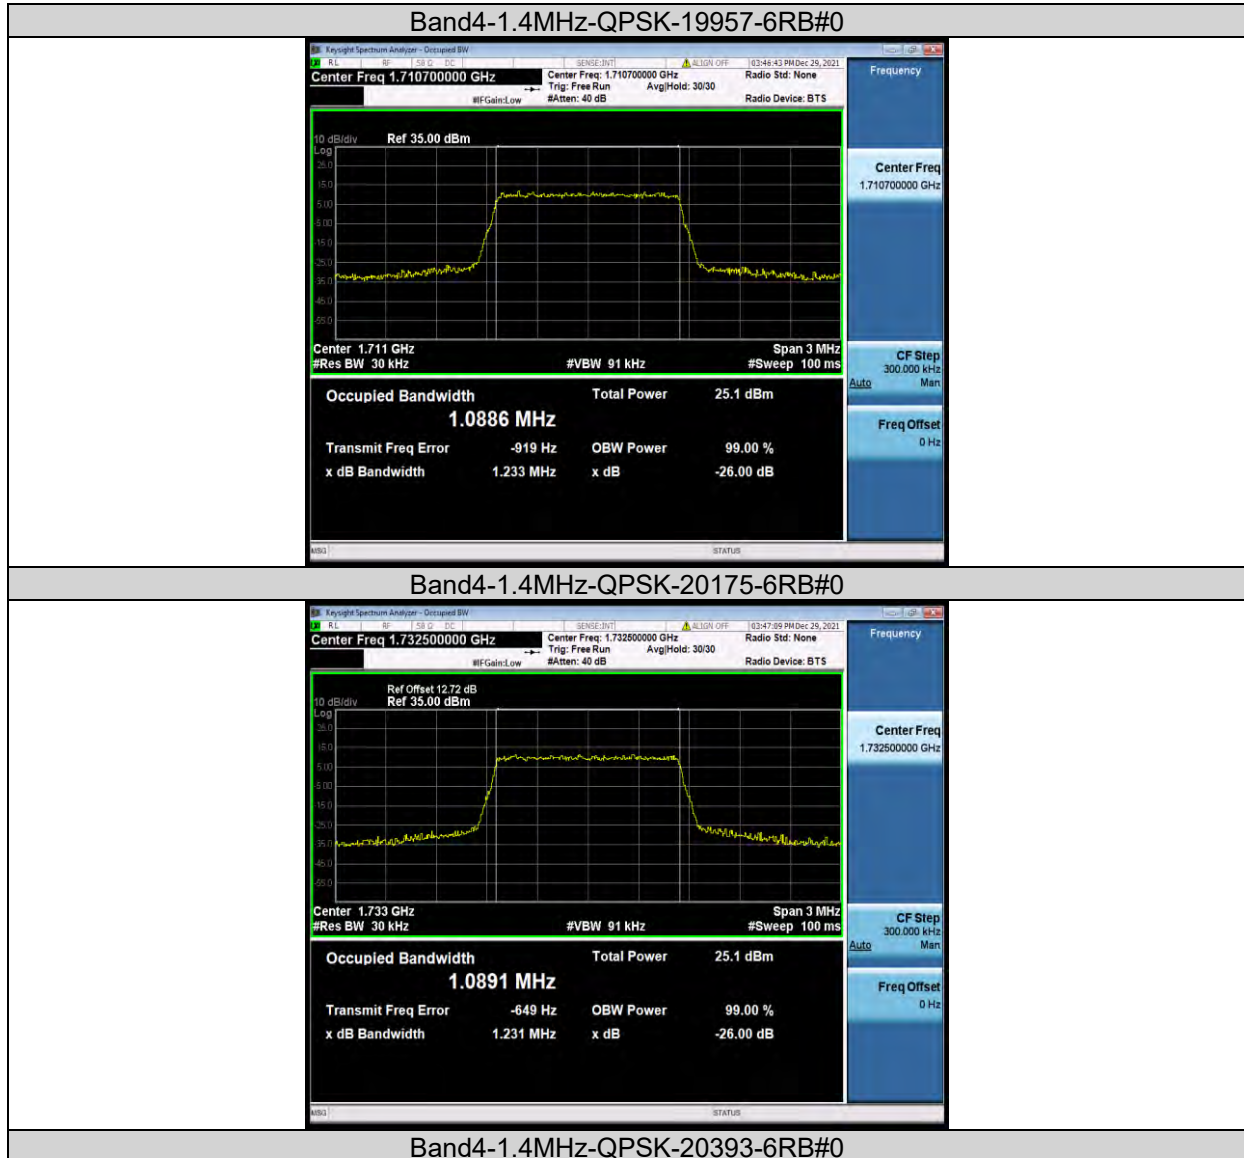

Test Graphs