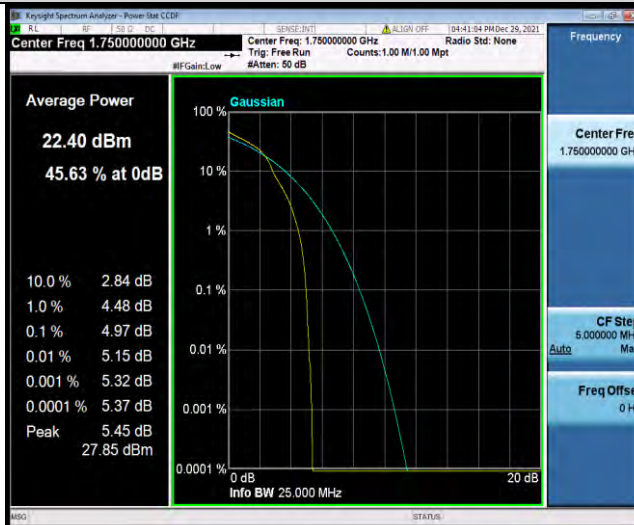

Band4-10MHz-16QAM-20350-50RB#0