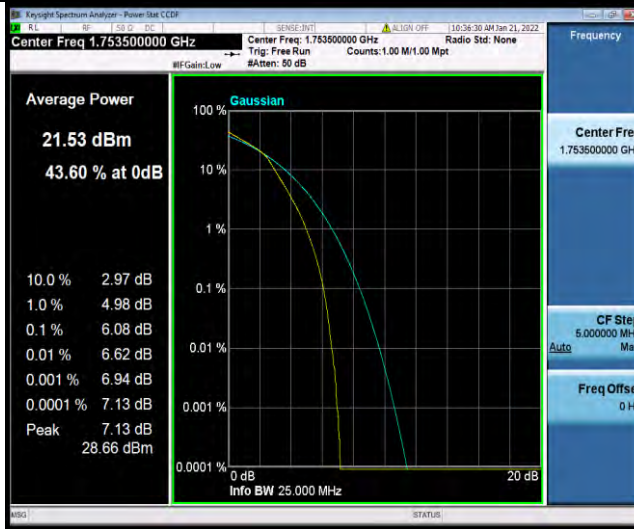

Test Report No.: W7L-P21120037RF05

Band4-5MHz-64QAM-19975-1RB#0

Band4-5MHz-64QAM-19975-25RB#0

Band4-5MHz-64QAM-20175-1RB#0

BUREAU VERITAS

Test Report No.: W7L-P21120037RF05

Band4-5MHz-64QAM-20175-25RB#0

Band4-5MHz-64QAM-20375-1RB#0