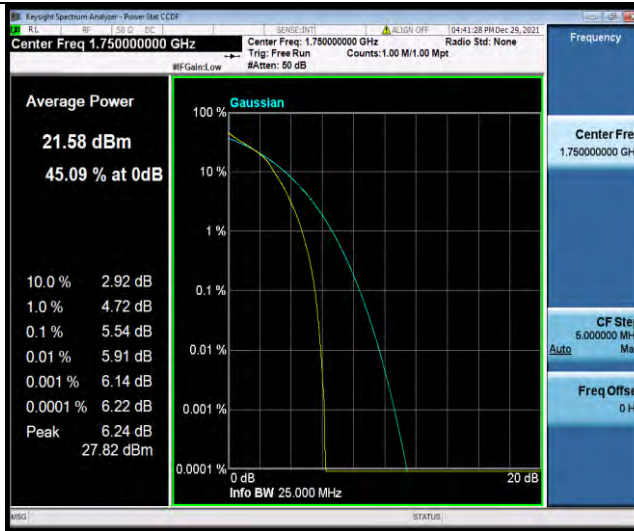

Band4-10MHz-16QAM-20350-1RB#0

Band4-10MHz-16QAM-20350-50RB#0

BUREAU VERITAS

Test Report No.: W7L-P21120037RF05

Band4-15MHz-QPSK-20025-1RB#0

Band4-15MHz-QPSK-20025-75RB#0

Band4-15MHz-QPSK-20175-1RB#0

BUREAU VERITAS