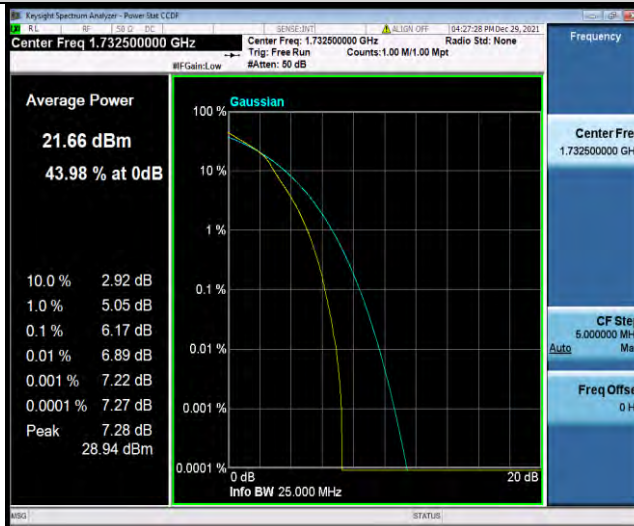

BUREAU VERITAS

Test Report No.: W7L-P21120037RF05

Band4-5MHz-16QAM-20175-25RB#0

Band4-5MHz-16QAM-20375-1RB#0

Band4-5MHz-16QAM-20375-25RB#0

BUREAU VERITAS

Test Report No.: W7L-P21120037RF05

Band4-10MHz-QPSK-20000-1RB#0