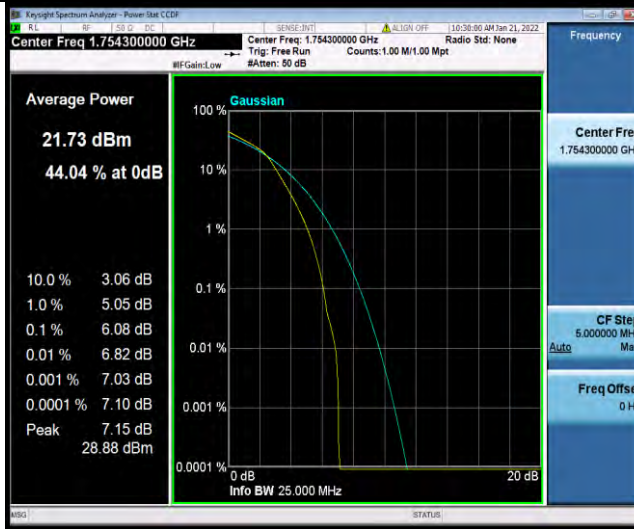

Test Report No.: W7L-P21120037RF05

Band4-1.4MHz-64QAM-20175-6RB#0

Band4-1.4MHz-64QAM-20393-1RB#0

Band4-1.4MHz-64QAM-20393-6RB#0

BUREAU VERITAS

Test Report No.: W7L-P21120037RF05

Band4-3MHz-64QAM-19965-1RB#0