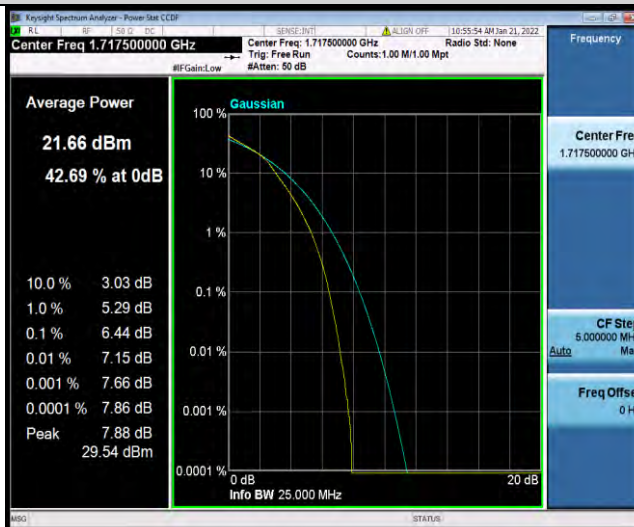

Band4-10MHz-64QAM-20175-50RB#0

Band4-10MHz-64QAM-20350-1RB#0

Band4-10MHz-64QAM-20350-50RB#0

BUREAU
VERITAS

Test Report No.: W7L-P21120037RF05

Band4-15MHz-64QAM-20025-1RB#0

Band4-15MHz-64QAM-20025-75RB#0

Band4-15MHz-64QAM-20175-1RB#0