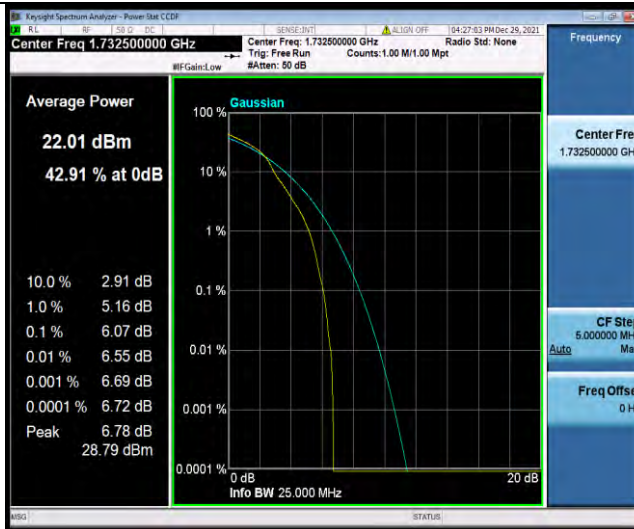

BUREAU VERITAS

Test Report No.: W7L-P21120037RF05

Band4-5MHz-16QAM-20175-25RB#0

Band4-5MHz-16QAM-20375-1RB#0

Band4-5MHz-16QAM-20375-25RB#0

BUREAU VERITAS

Test Report No.: W7L-P21120037RF05

Band4-10MHz-QPSK-20000-1RB#0