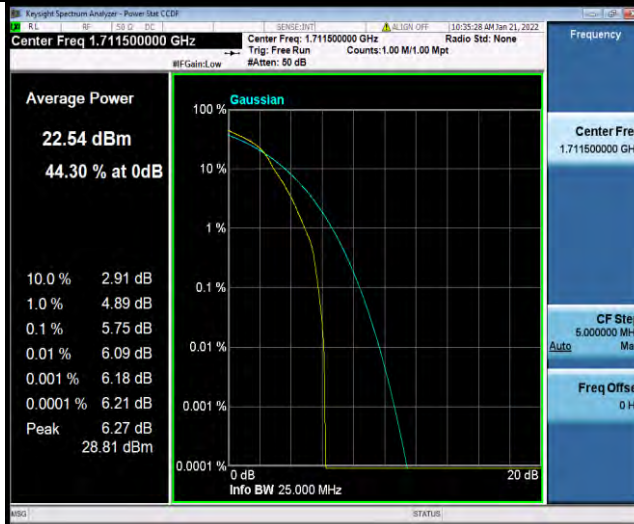

Test Report No.: W7L-P21120037RF05

Band4-1.4MHz-64QAM-20175-6RB#0

Band4-1.4MHz-64QAM-20393-1RB#0

Band4-1.4MHz-64QAM-20393-6RB#0

BUREAU VERITAS

Test Report No.: W7L-P21120037RF05

Band4-3MHz-64QAM-19965-1RB#0