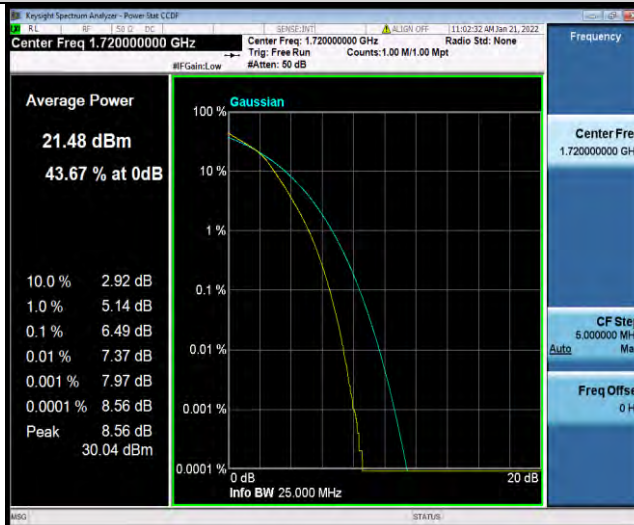

Band4-20MHz-64QAM-20175-1RB#0