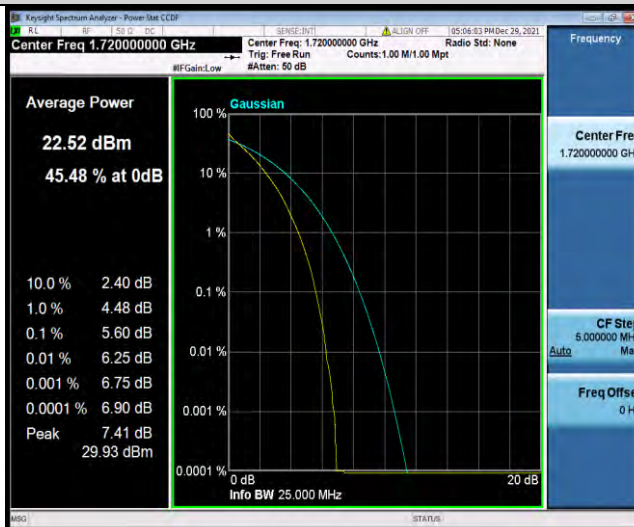

Band4-20MHz-QPSK-20175-1RB#0