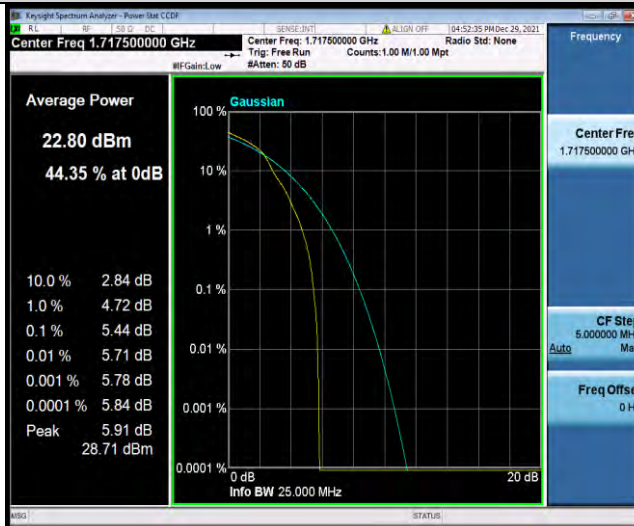

Test Report No.: W7L-P21120037RF05

Band4-15MHz-QPSK-20175-75RB#0

Band4-15MHz-QPSK-20325-1RB#0

Band4-15MHz-QPSK-20325-75RB#0

BUREAU
VERITAS

Test Report No.: W7L-P21120037RF05

Band4-15MHz-16QAM-20025-1RB#0

Band4-15MHz-16QAM-20025-75RB#0