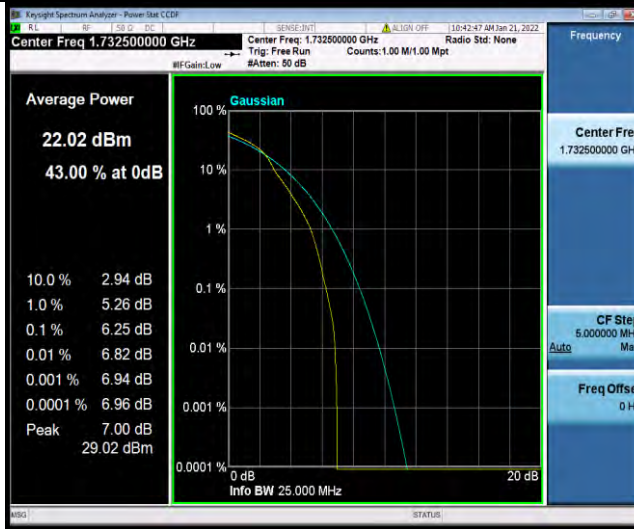

Test Report No.: W7L-P21120037RF05

Band4-5MHz-64QAM-19975-1RB#0

Band4-5MHz-64QAM-19975-25RB#0

Band4-5MHz-64QAM-20175-1RB#0

BUREAU VERITAS

Test Report No.: W7L-P21120037RF05

Band4-5MHz-64QAM-20175-25RB#0

Band4-5MHz-64QAM-20375-1RB#0