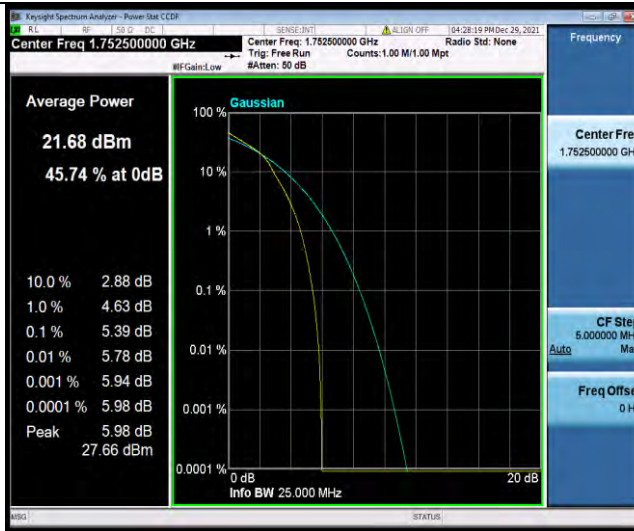

BUREAU VERITAS

Test Report No.: W7L-P21120037RF05

Band4-5MHz-16QAM-20175-25RB#0

Band4-5MHz-16QAM-20375-1RB#0

Band4-5MHz-16QAM-20375-25RB#0

BUREAU VERITAS

Test Report No.: W7L-P21120037RF05

Band4-10MHz-QPSK-20000-1RB#0