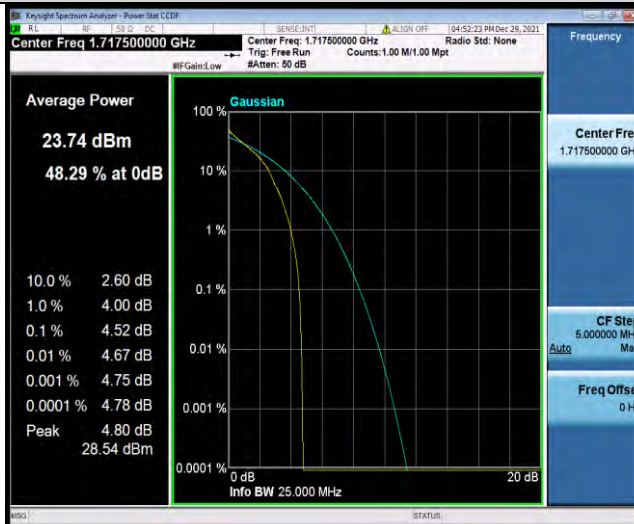

Band4-10MHz-16QAM-20350-1RB#0

Band4-10MHz-16QAM-20350-50RB#0

BUREAU VERITAS

Test Report No.: W7L-P21120037RF05

Band4-15MHz-QPSK-20025-1RB#0

Band4-15MHz-QPSK-20025-75RB#0

Band4-15MHz-QPSK-20175-1RB#0

BUREAU VERITAS