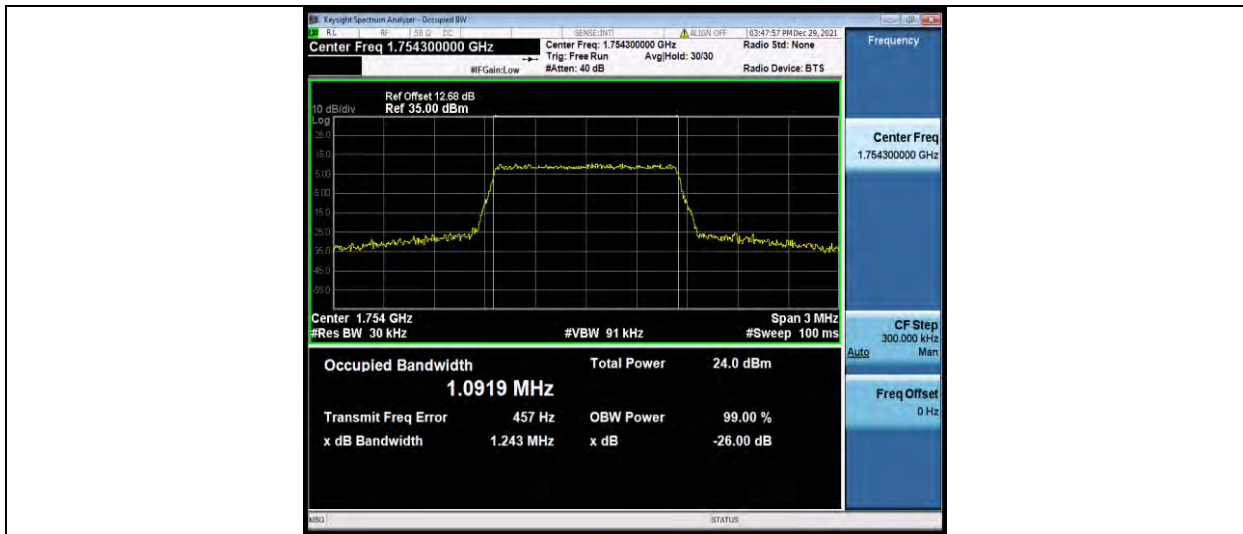

Test Graphs

BUREAU VERITAS

Test Report No.: W7L-P21120037RF05

Band4-1.4MHz-16QAM-19957-6RB#0

Band4-1.4MHz-16QAM-20175-6RB#0

Band4-1.4MHz-16QAM-20393-6RB#0

BUREAU VERITAS

Test Report No.: W7L-P21120037RF05