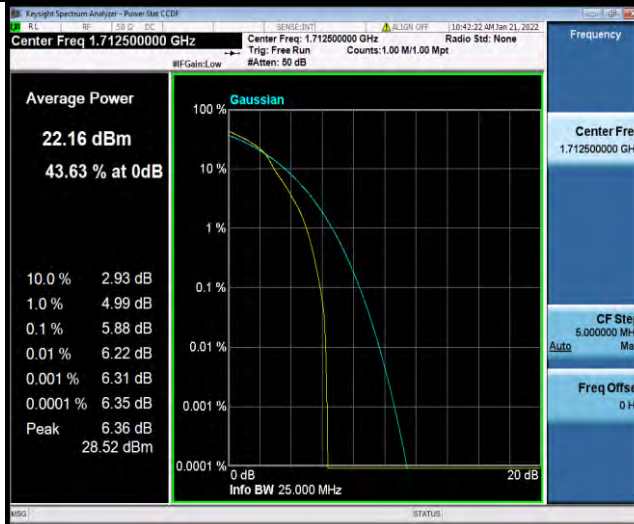

Test Report No.: W7L-P21120037RF05

Band4-5MHz-64QAM-19975-1RB#0

Band4-5MHz-64QAM-19975-25RB#0

Band4-5MHz-64QAM-20175-1RB#0

BUREAU VERITAS

Test Report No.: W7L-P21120037RF05

Band4-5MHz-64QAM-20175-25RB#0

Band4-5MHz-64QAM-20375-1RB#0