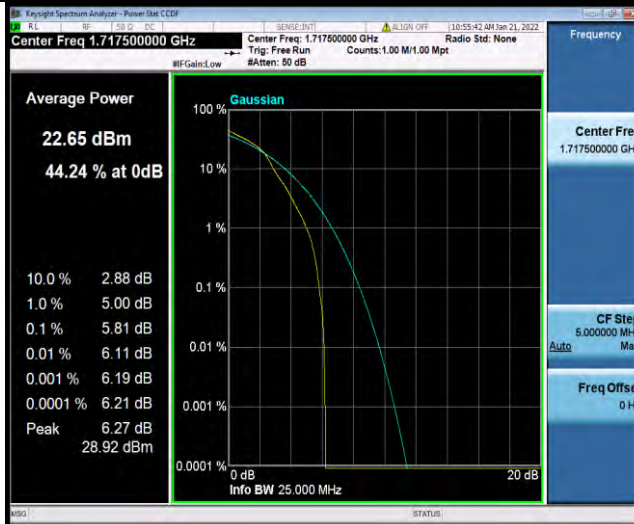

Band4-10MHz-64QAM-20175-50RB#0

Band4-10MHz-64QAM-20350-1RB#0

Band4-10MHz-64QAM-20350-50RB#0

BUREAU
VERITAS

Test Report No.: W7L-P21120037RF05

Band4-15MHz-64QAM-20025-1RB#0

Band4-15MHz-64QAM-20025-75RB#0

Band4-15MHz-64QAM-20175-1RB#0