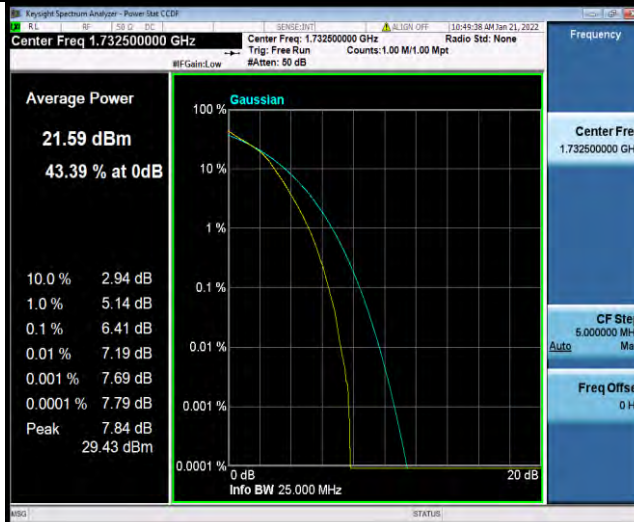

Band4-10MHz-64QAM-20350-1RB#0