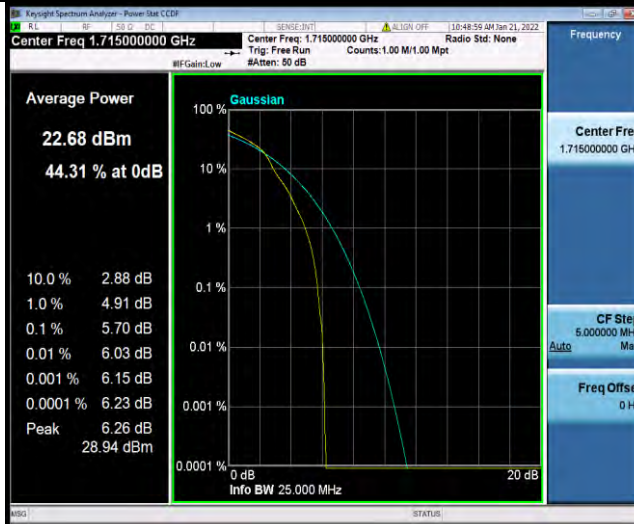

Band4-5MHz-64QAM-20375-25RB#0

BUREAU VERITAS

Test Report No.: W7L-P21120037RF05

Band4-10MHz-64QAM-20000-1RB#0

Band4-10MHz-64QAM-20000-50RB#0

Band4-10MHz-64QAM-20175-1RB#0

BUREAU VERITAS

Test Report No.: W7L-P21120037RF05