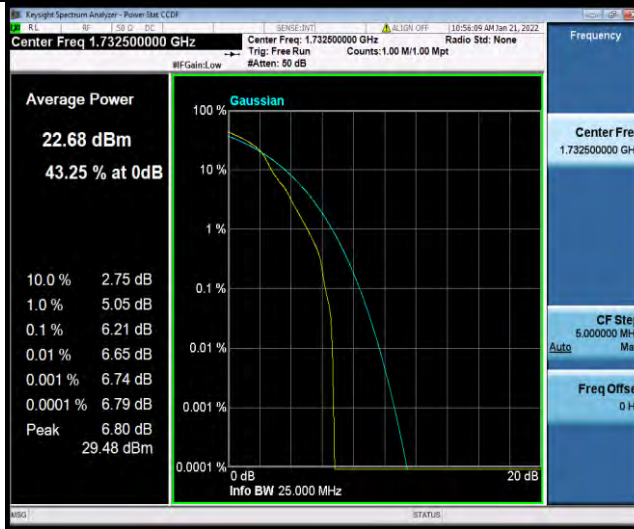

BUREAU VERITAS

Test Report No.: W7L-P21120037RF05

Band4-15MHz-64QAM-20175-75RB#0