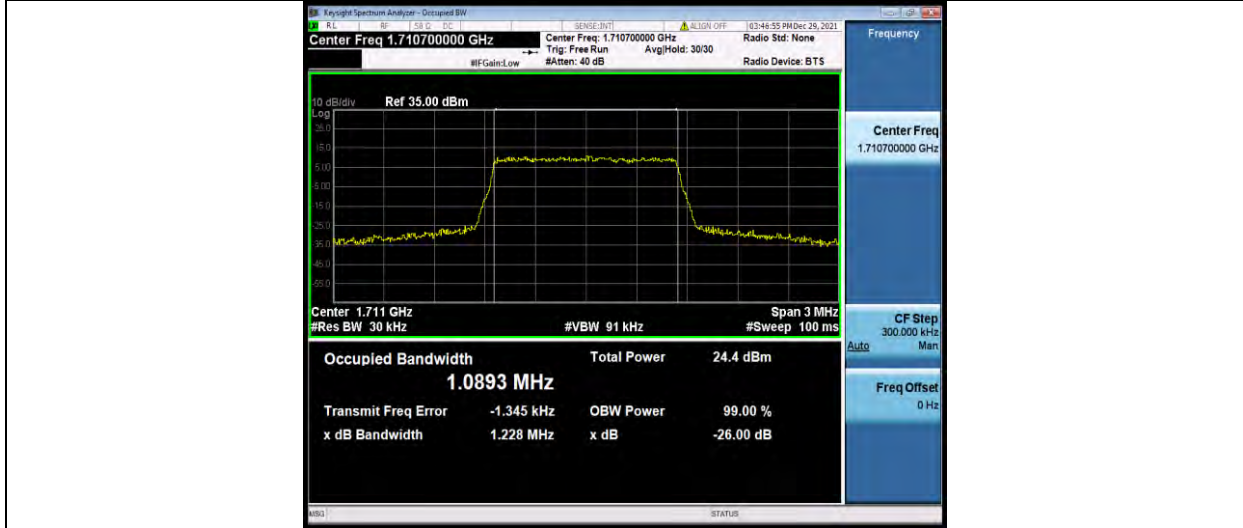

Test Graphs

BUREAU VERITAS

Test Report No.: W7L-P21120037RF05

Band4-1.4MHz-16QAM-19957-6RB#0

Band4-1.4MHz-16QAM-20175-6RB#0

Band4-1.4MHz-16QAM-20393-6RB#0

BUREAU VERITAS

Test Report No.: W7L-P21120037RF05