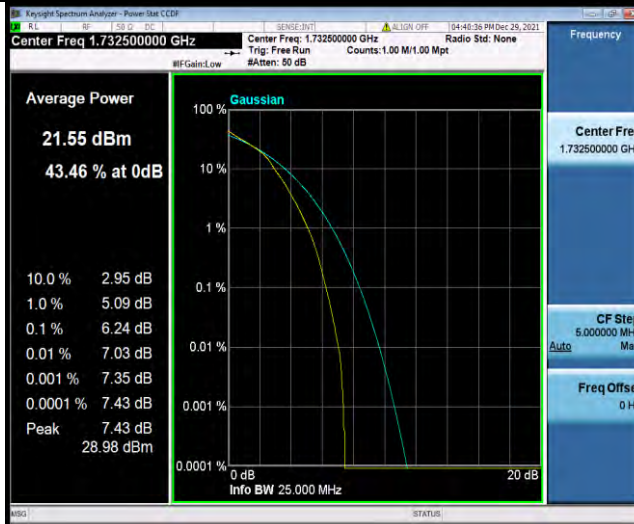

Test Report No.: W7L-P21120037RF05

Band4-10MHz-16QAM-20000-1RB#0

Band4-10MHz-16QAM-20000-50RB#0

Band4-10MHz-16QAM-20175-1RB#0

BUREAU VERITAS

Test Report No.: W7L-P21120037RF05

Band4-10MHz-16QAM-20175-50RB#0