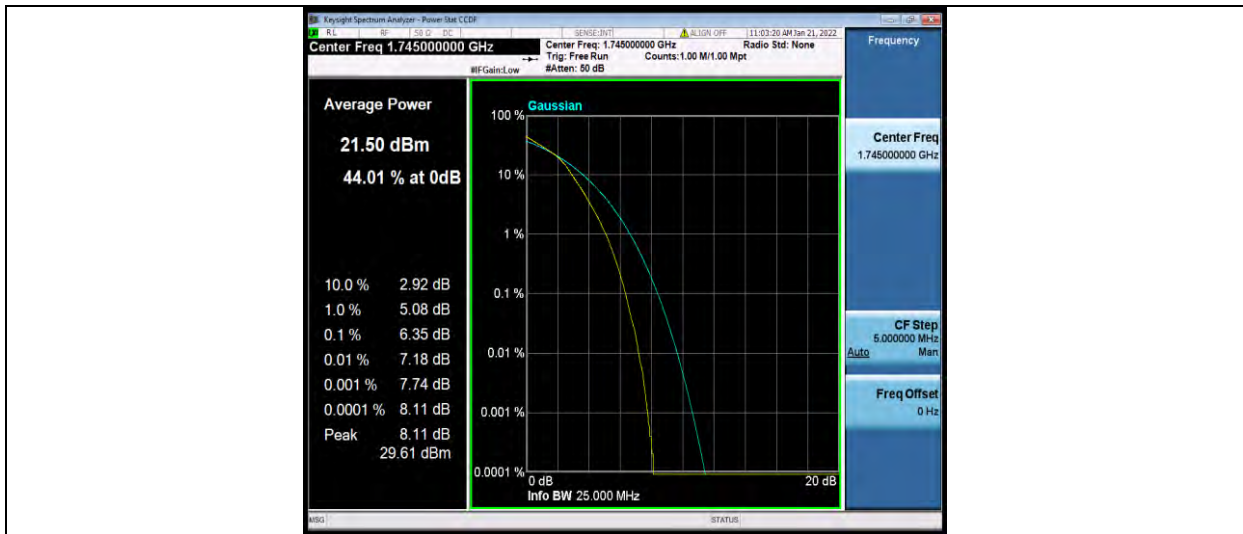

**BUREAU
VERITAS**

Test Report No.: W7L-P21120037RF05

26DB BANDWIDTH AND OCCUPIED BANDWIDTH

Test Result

Band4	1.4MHz	QPSK	19957	6RB#0	1.0886	1.233	PASS
Band4	1.4MHz	QPSK	20175	6RB#0	1.0891	1.231	PASS
Band4	1.4MHz	QPSK	20393	6RB#0	1.0880	1.226	PASS
Band4	1.4MHz	16QAM	19957	6RB#0	1.0893	1.228	PASS
Band4	1.4MHz	16QAM	20175	6RB#0	1.0910	1.239	PASS
Band4	1.4MHz	16QAM	20393	6RB#0	1.0919	1.243	PASS
Band4	3MHz	QPSK	19965	15RB#0	2.6994	2.975	PASS
Band4	3MHz	QPSK	20175	15RB#0	2.6954	2.938	PASS
Band4	3MHz	QPSK	20385	15RB#0	2.6990	2.949	PASS
Band4	3MHz	16QAM	19965	15RB#0	2.6909	2.965	PASS
Band4	3MHz	16QAM	20175	15RB#0	2.6966	2.963	PASS
Band4	3MHz	16QAM	20385	15RB#0	2.6982	2.974	PASS
Band4	5MHz	QPSK	19975	25RB#0	4.4985	4.886	PASS
Band4	5MHz	QPSK	20175	25RB#0	4.4944	4.862	PASS
Band4	5MHz	QPSK	20375	25RB#0	4.4908	4.882	PASS
Band4	5MHz	16QAM	19975	25RB#0	4.5024	4.884	PASS
Band4	5MHz	16QAM	20175	25RB#0	4.4958	4.863	PASS
Band4	5MHz	16QAM	20375	25RB#0	4.5021	4.906	PASS
Band4	10MHz	QPSK	20000	50RB#0	8.9916	9.581	PASS
Band4	10MHz	QPSK	20175	50RB#0	8.9851	9.549	PASS
Band4	10MHz	QPSK	20350	50RB#0	8.9954	9.592	PASS
Band4	10MHz	16QAM	20000	50RB#0	8.9657	9.574	PASS
Band4	10MHz	16QAM	20175	50RB#0	8.9711	9.571	PASS
Band4	10MHz	16QAM	20350	50RB#0	8.9775	9.611	PASS
Band4	15MHz	QPSK	20025	75RB#0	13.474	14.33	PASS
Band4	15MHz	QPSK	20175	75RB#0	13.489	14.32	PASS
Band4	15MHz	QPSK	20325	75RB#0	13.463	14.35	PASS
Band4	15MHz	16QAM	20025	75RB#0	13.453	14.27	PASS
Band4	15MHz	16QAM	20175	75RB#0	13.457	14.28	PASS