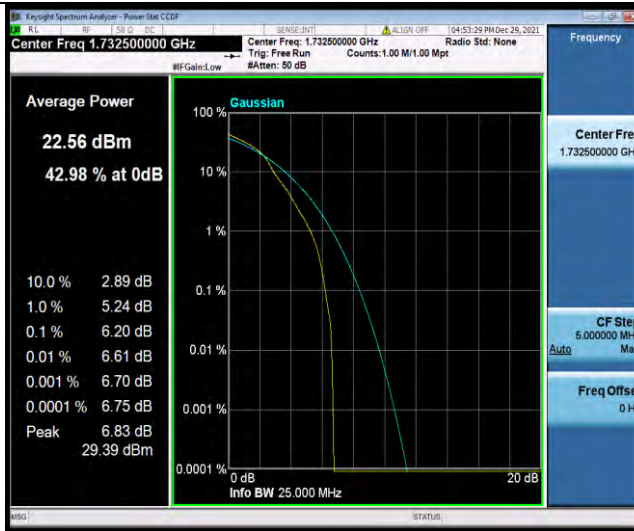

BUREAU VERITAS

Test Report No.: W7L-P21120037RF05

Band4-15MHz-16QAM-20175-75RB#0