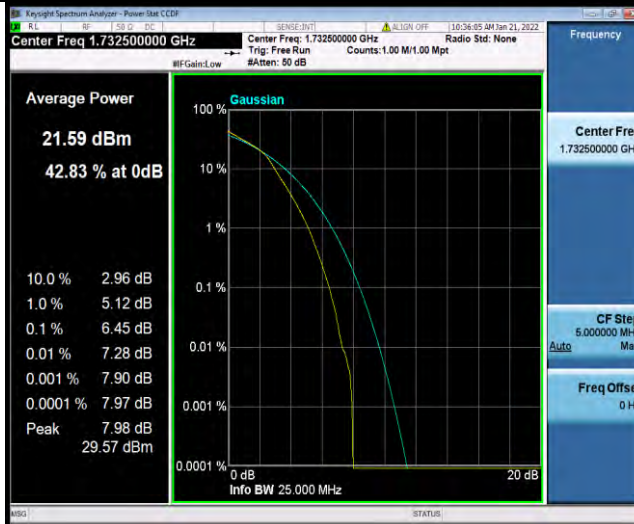

Band4-3MHz-64QAM-20385-1RB#0