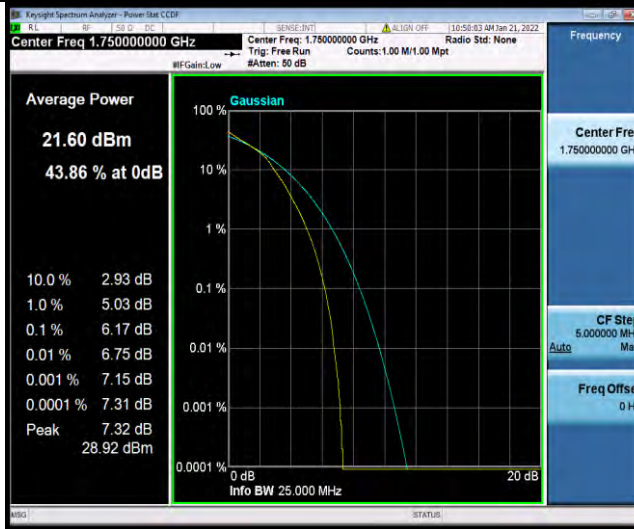

Band4-10MHz-64QAM-20175-50RB#0

Band4-10MHz-64QAM-20350-1RB#0

Band4-10MHz-64QAM-20350-50RB#0

BUREAU
VERITAS

Test Report No.: W7L-P21120037RF05

Band4-15MHz-64QAM-20025-1RB#0

Band4-15MHz-64QAM-20025-75RB#0

Band4-15MHz-64QAM-20175-1RB#0