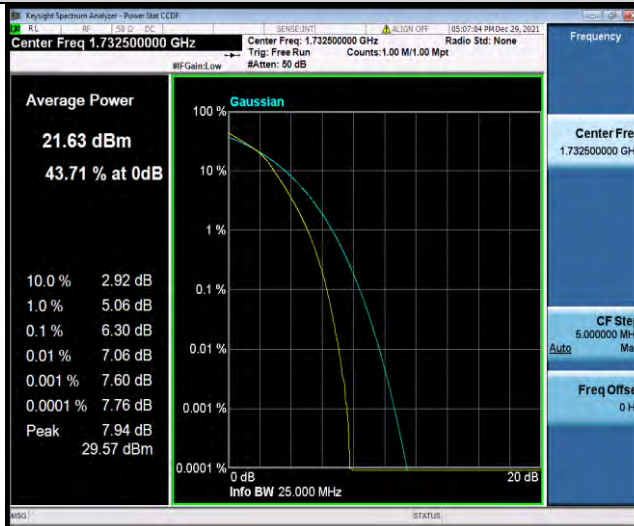

BUREAU VERITAS

Test Report No.: W7L-P21120037RF05

Band4-20MHz-16QAM-20050-1RB#0

Band4-20MHz-16QAM-20050-100RB#0

Band4-20MHz-16QAM-20175-1RB#0

BUREAU VERITAS

Test Report No.: W7L-P21120037RF05

Band4-20MHz-16QAM-20175-100RB#0