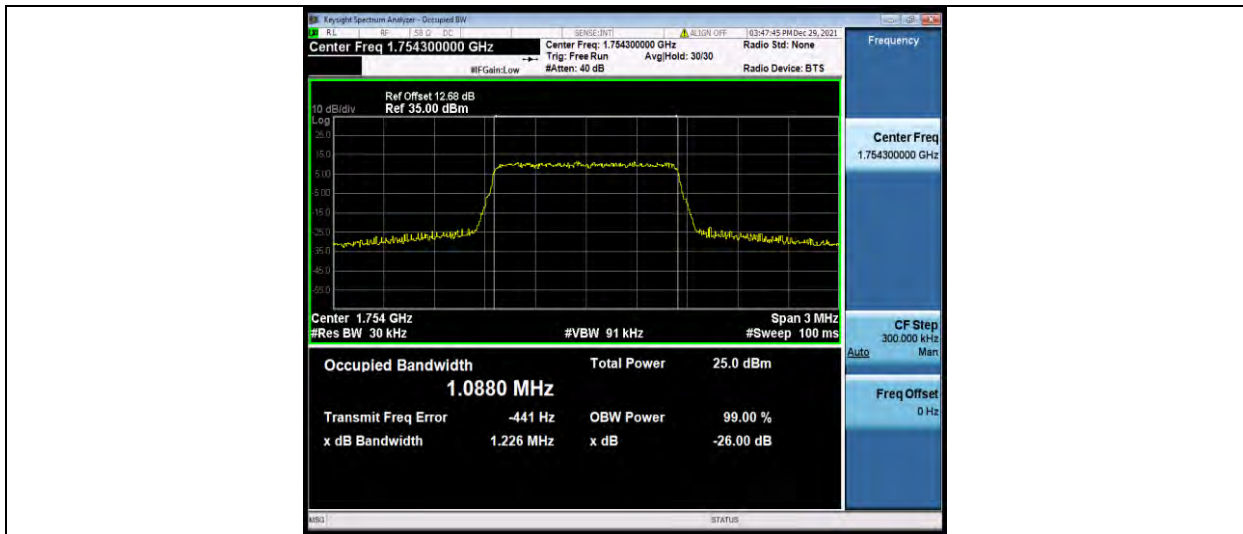

BUREAU VERITAS

Test Report No.: W7L-P21120037RF05

Band4-1.4MHz-16QAM-19957-6RB#0