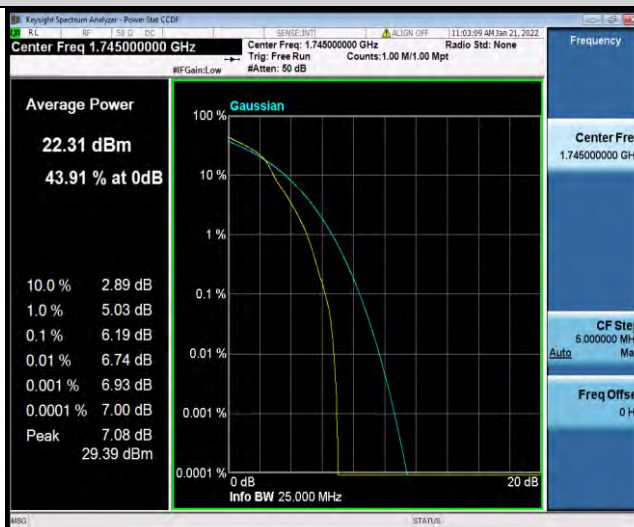

BUREAU VERITAS

Test Report No.: W7L-P21120037RF05