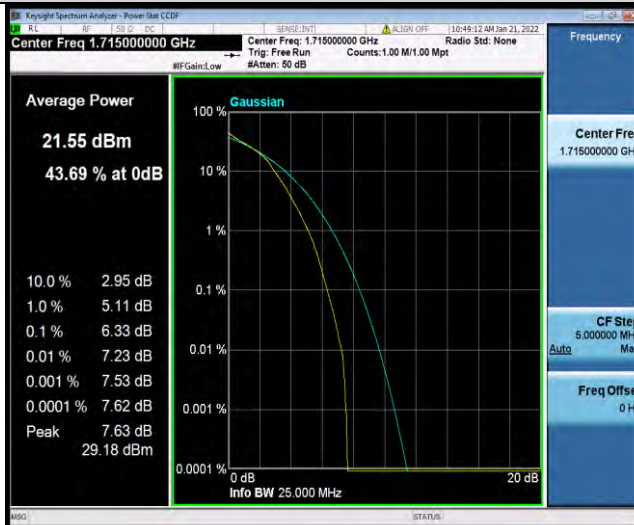

Band4-5MHz-64QAM-20375-25RB#0

BUREAU VERITAS

Test Report No.: W7L-P21120037RF05

Band4-10MHz-64QAM-20000-1RB#0

Band4-10MHz-64QAM-20000-50RB#0

Band4-10MHz-64QAM-20175-1RB#0

BUREAU VERITAS

Test Report No.: W7L-P21120037RF05