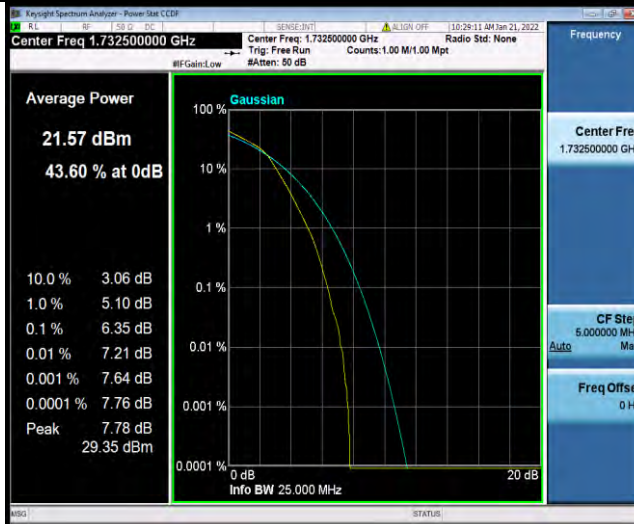

Band4-1.4MHz-64QAM-20393-1RB#0