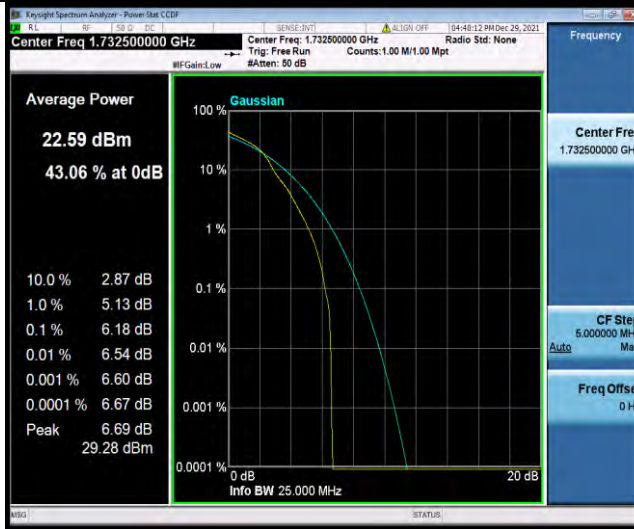

Test Report No.: W7L-P21120037RF05

Band4-10MHz-16QAM-20000-1RB#0

Band4-10MHz-16QAM-20000-50RB#0

Band4-10MHz-16QAM-20175-1RB#0

BUREAU VERITAS

Test Report No.: W7L-P21120037RF05

Band4-10MHz-16QAM-20175-50RB#0