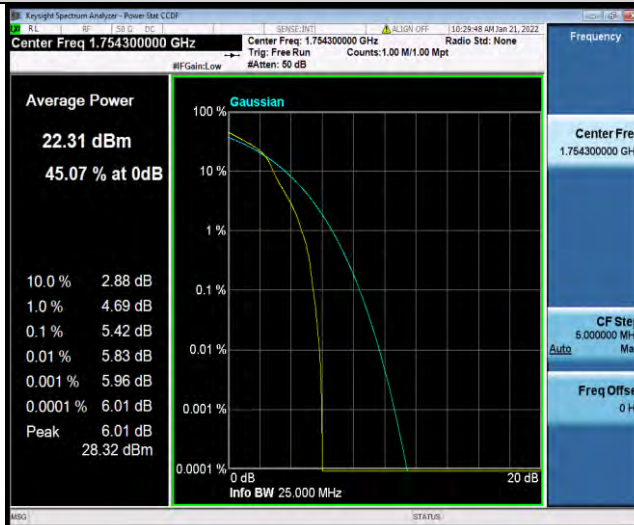

Band4-1.4MHz-64QAM-20393-6RB#0