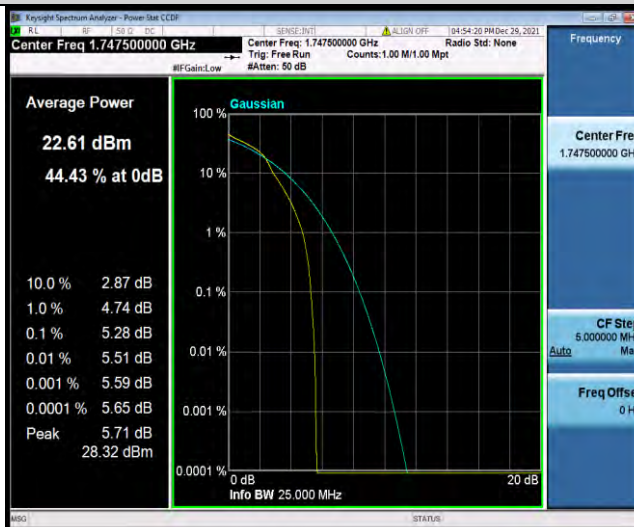

Band4-15MHz-16QAM-20175-1RB#0

BUREAU VERITAS

Test Report No.: W7L-P21120037RF05

Band4-15MHz-16QAM-20175-75RB#0

Band4-15MHz-16QAM-20325-1RB#0

Band4-15MHz-16QAM-20325-75RB#0

BUREAU VERITAS

Test Report No.: W7L-P21120037RF05