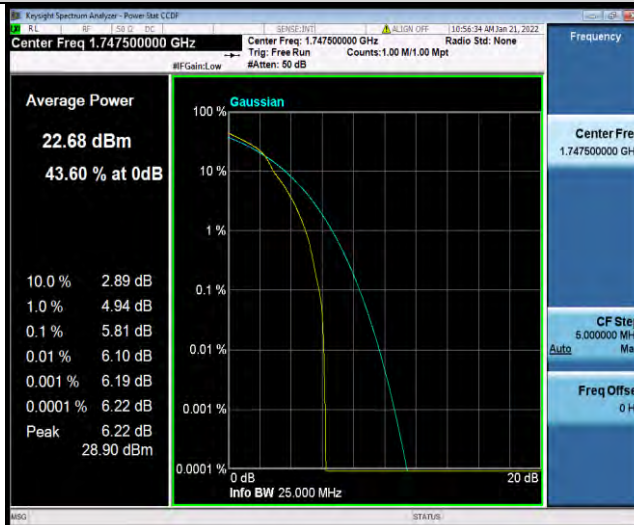

Band4-15MHz-64QAM-20325-75RB#0