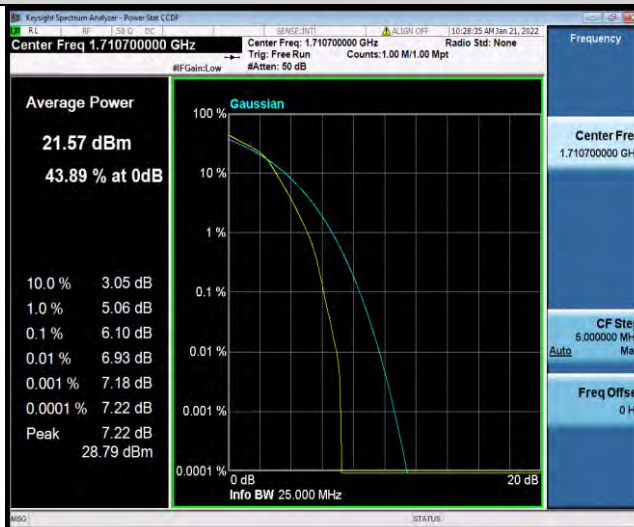

Band4-20MHz-16QAM-20300-1RB#0

Band4-20MHz-16QAM-20300-100RB#0

BUREAU VERITAS

Test Report No.: W7L-P21120037RF05

Band4-1.4MHz-64QAM-19957-1RB#0

Band4-1.4MHz-64QAM-19957-6RB#0

Band4-1.4MHz-64QAM-20175-1RB#0

BUREAU VERITAS