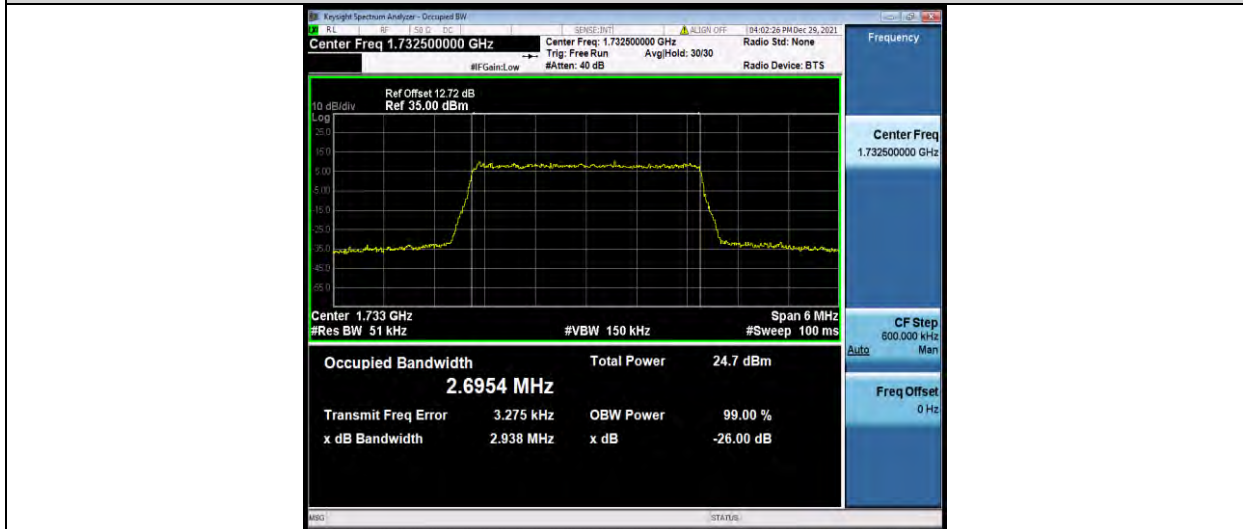

Band4-3MHz-QPSK-20385-15RB#0