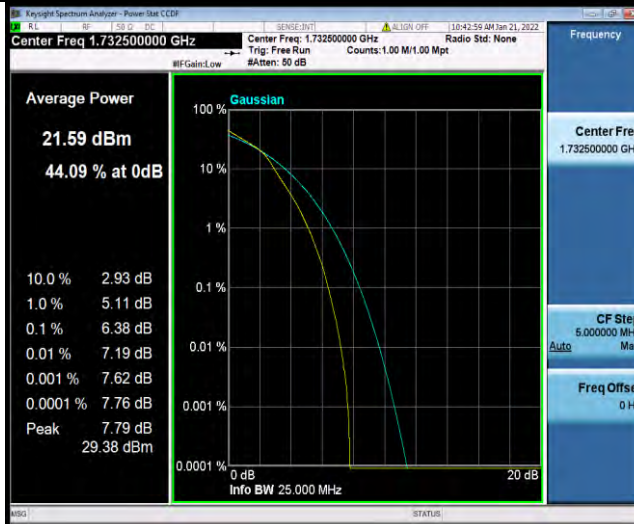

Test Report No.: W7L-P21120037RF05

Band4-5MHz-64QAM-19975-1RB#0

Band4-5MHz-64QAM-19975-25RB#0

Band4-5MHz-64QAM-20175-1RB#0

BUREAU VERITAS

Test Report No.: W7L-P21120037RF05

Band4-5MHz-64QAM-20175-25RB#0

Band4-5MHz-64QAM-20375-1RB#0