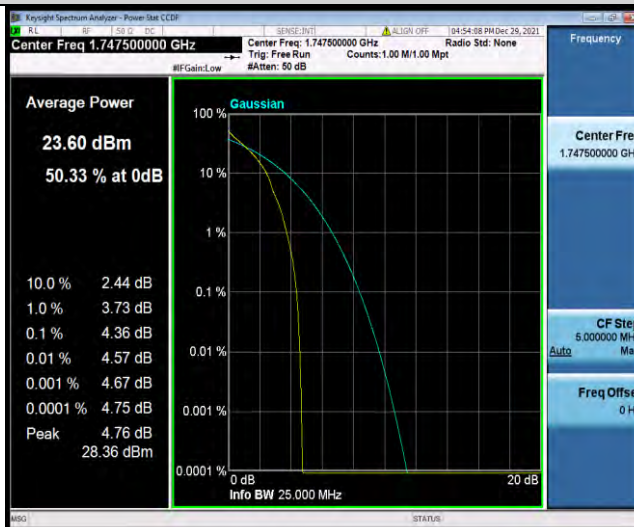

Band4-15MHz-QPSK-20325-75RB#0