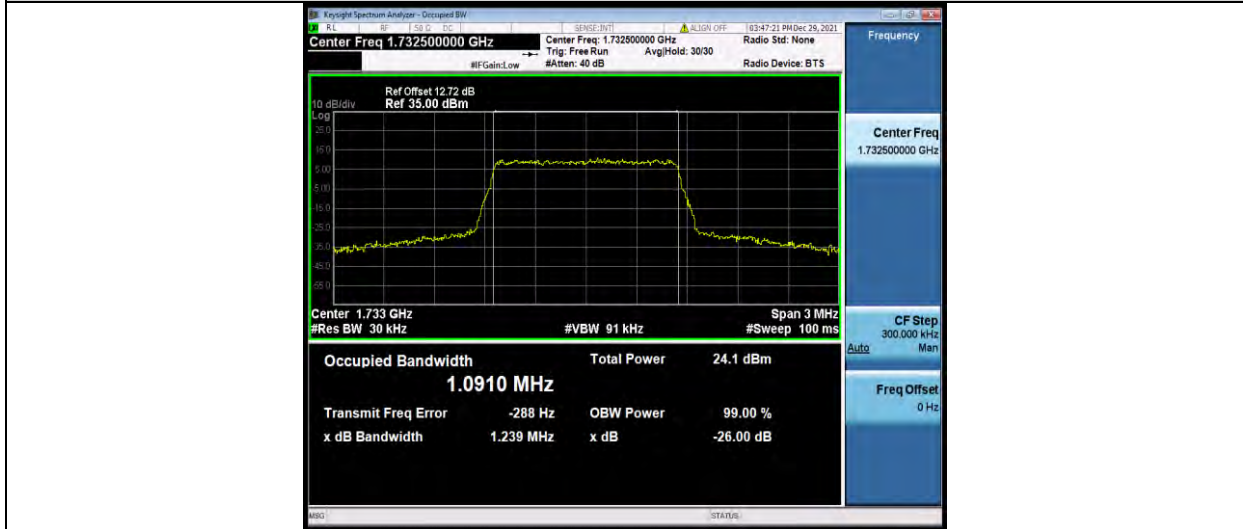

Test Graphs

BUREAU VERITAS

Test Report No.: W7L-P21120037RF05

Band4-1.4MHz-16QAM-19957-6RB#0

Band4-1.4MHz-16QAM-20175-6RB#0

Band4-1.4MHz-16QAM-20393-6RB#0

BUREAU VERITAS

Test Report No.: W7L-P21120037RF05