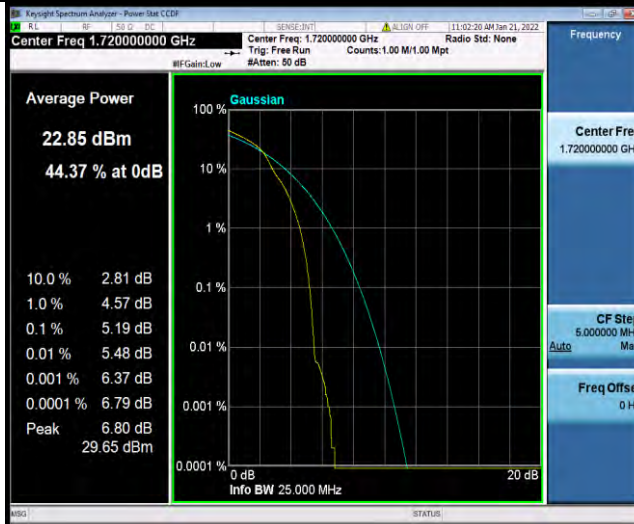

Band4-20MHz-64QAM-20050-100RB#0