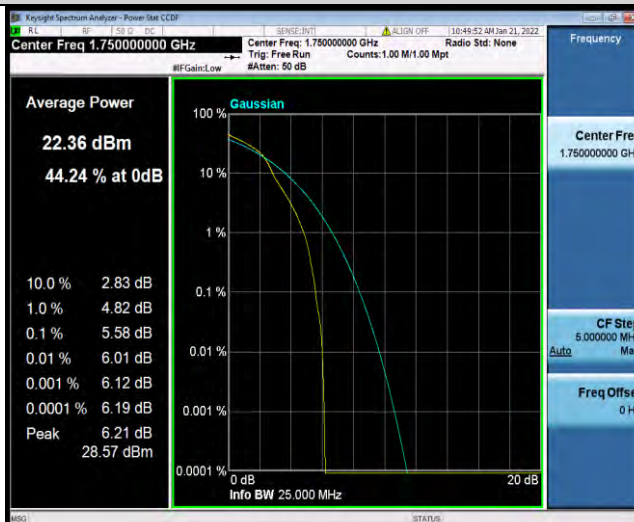

Band4-10MHz-64QAM-20350-50RB#0