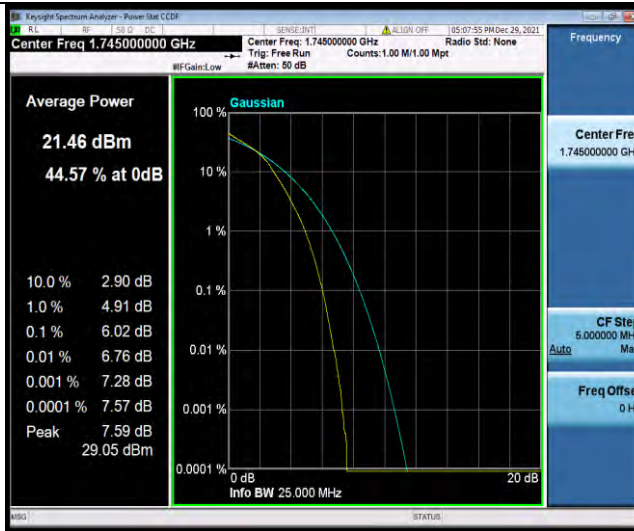

Band4-20MHz-16QAM-20300-1RB#0

Band4-20MHz-16QAM-20300-100RB#0

BUREAU VERITAS

Test Report No.: W7L-P21120037RF05

Band4-1.4MHz-64QAM-19957-1RB#0

Band4-1.4MHz-64QAM-19957-6RB#0

Band4-1.4MHz-64QAM-20175-1RB#0

BUREAU VERITAS