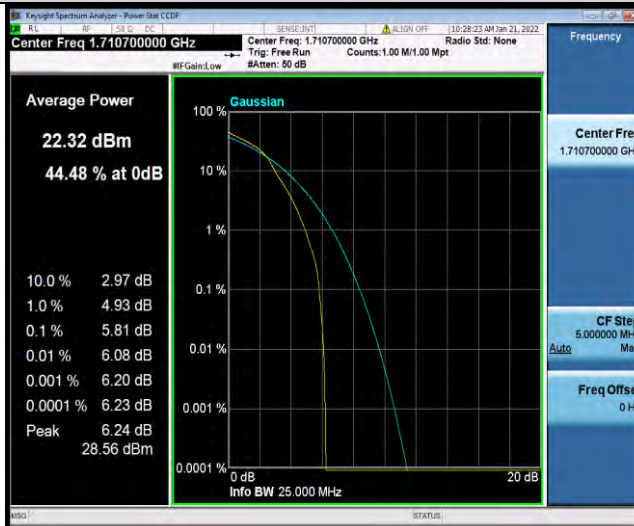

Band4-20MHz-16QAM-20300-1RB#0

Band4-20MHz-16QAM-20300-100RB#0

BUREAU VERITAS

Test Report No.: W7L-P21120037RF05

Band4-1.4MHz-64QAM-19957-1RB#0

Band4-1.4MHz-64QAM-19957-6RB#0

Band4-1.4MHz-64QAM-20175-1RB#0

BUREAU VERITAS