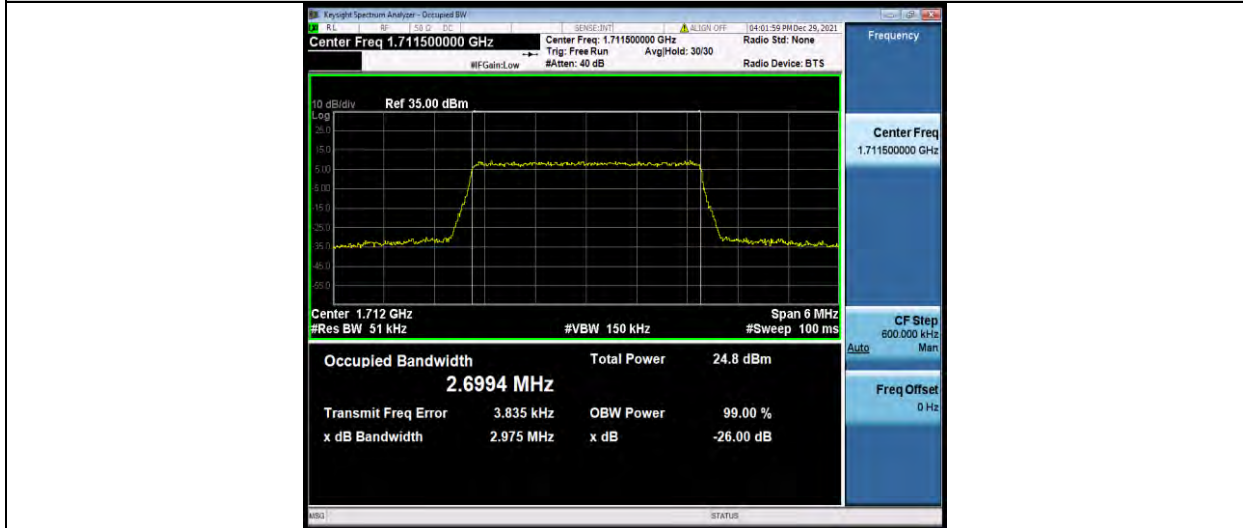

Band4-3MHz-QPSK-20175-15RB#0