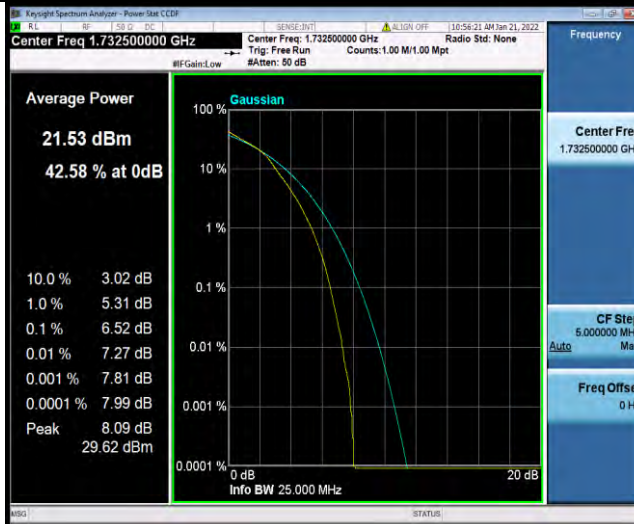

Band4-15MHz-64QAM-20325-1RB#0