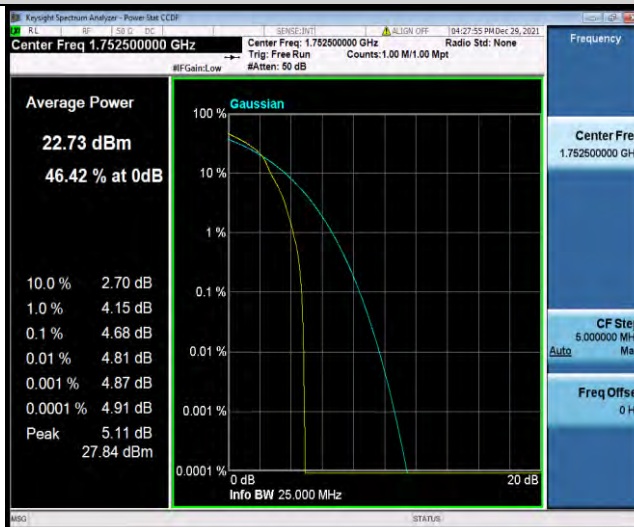

BUREAU VERITAS

Test Report No.: W7L-P21120037RF05

Band4-5MHz-16QAM-20175-25RB#0

Band4-5MHz-16QAM-20375-1RB#0

Band4-5MHz-16QAM-20375-25RB#0

BUREAU VERITAS

Test Report No.: W7L-P21120037RF05

Band4-10MHz-QPSK-20000-1RB#0