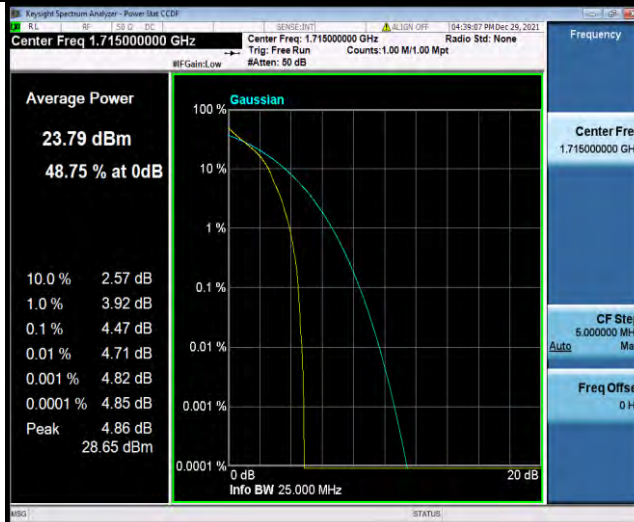

BUREAU VERITAS

Test Report No.: W7L-P21120037RF05

Band4-5MHz-16QAM-20175-25RB#0

Band4-5MHz-16QAM-20375-1RB#0

Band4-5MHz-16QAM-20375-25RB#0

BUREAU VERITAS

Test Report No.: W7L-P21120037RF05

Band4-10MHz-QPSK-20000-1RB#0