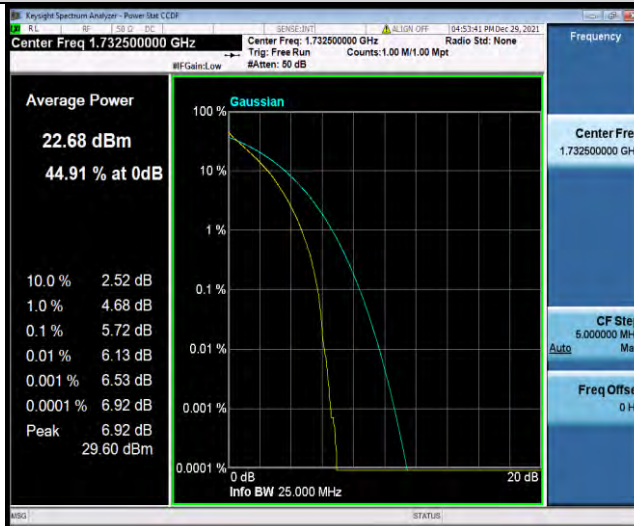

Band4-15MHz-QPSK-20325-1RB#0