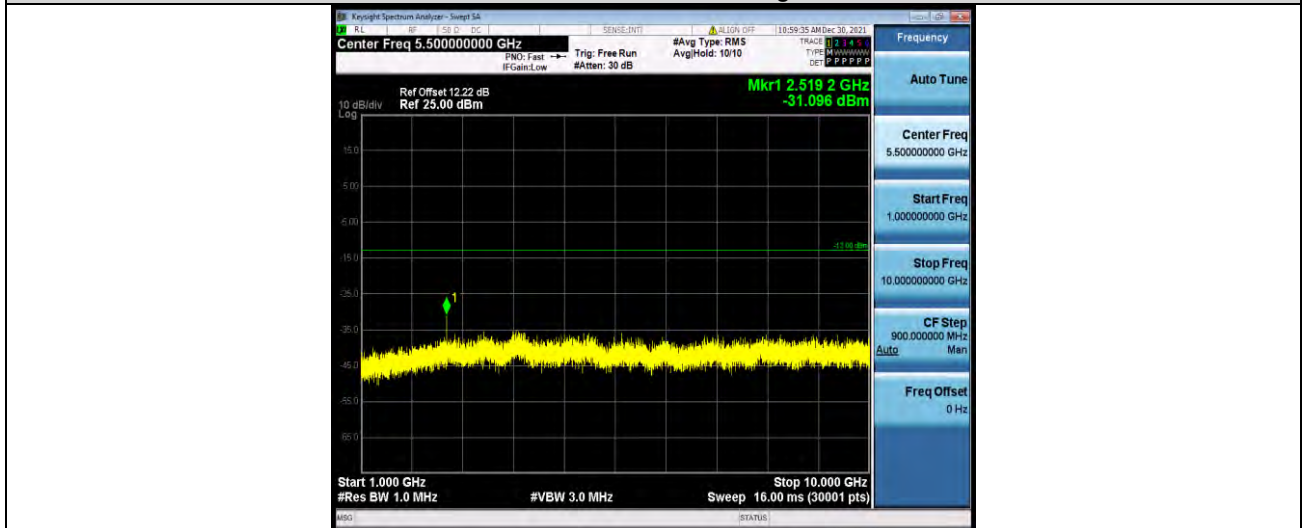

Band5-1.4MHz-64QAM-20407-1RB#0-Range1:30~1000MHz