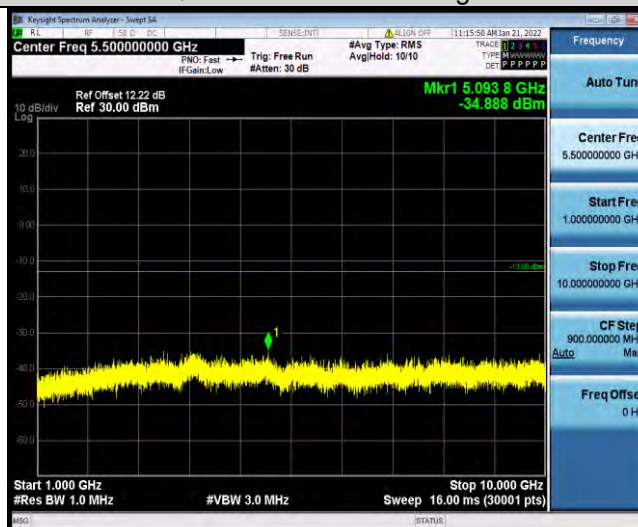

Band5-1.4MHz-64QAM-20643-1RB#0-Range1:30~1000MHz