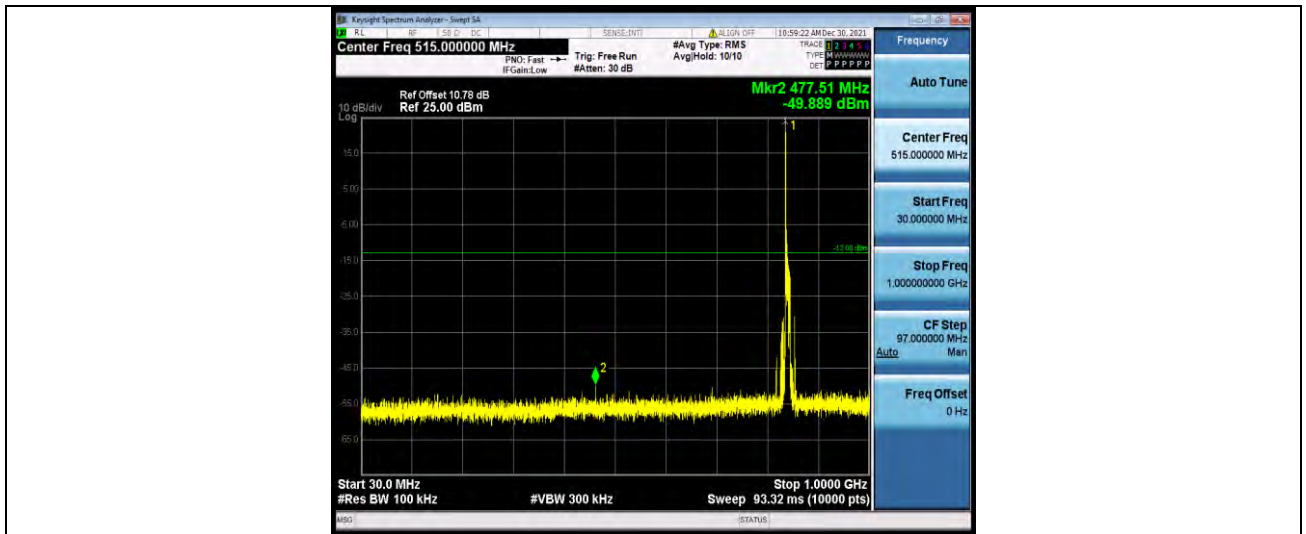

Test Report No.: W7L-P21120037RF03

Band5-10MHz-16QAM-20525-1RB#0-Range1:30~1000MHz

Band5-10MHz-16QAM-20525-1RB#0-Range2:1000~10000MHz

Band5-10MHz-16QAM-20600-1RB#0-Range1:30~1000MHz

BUREAU VERITAS

Test Report No.: W7L-P21120037RF03