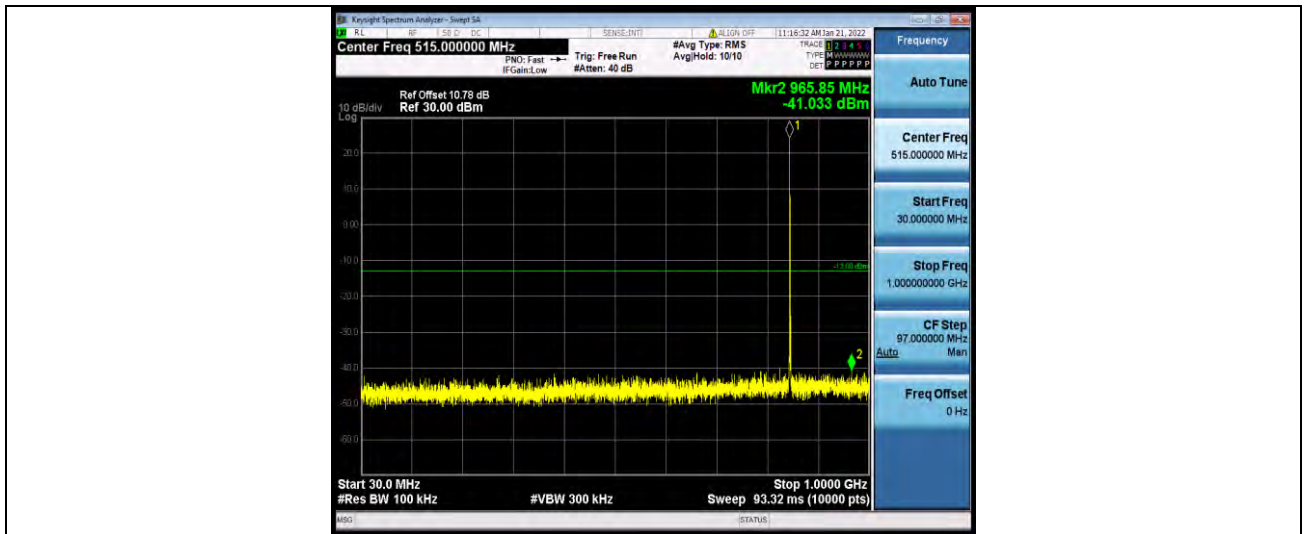

Band5-1.4MHz-64QAM-20525-1RB#0-Range2:1000~1000MHz

Band5-1.4MHz-64QAM-20643-1RB#0-Range1:30~1000MHz

BUREAU VERITAS

Test Report No.: W7L-P21120037RF03

Band5-1.4MHz-64QAM-20643-1RB#0-Range2:1000~10000MHz

Band5-3MHz-64QAM-20415-1RB#0-Range1:30~1000MHz