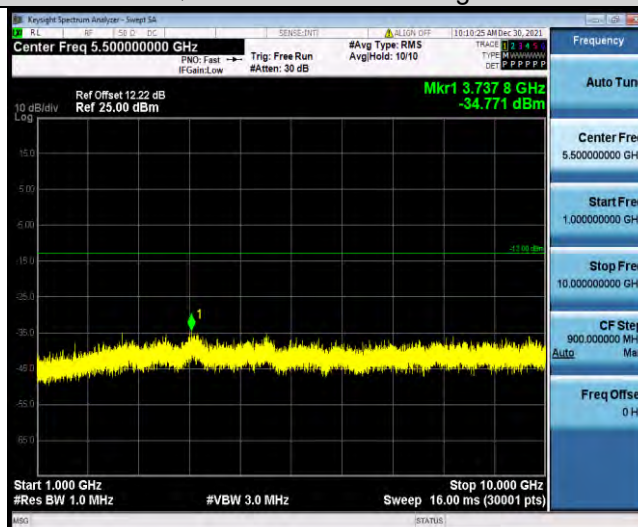

Band5-1.4MHz-16QAM-20643-1RB#0-Range1:30~1000MHz