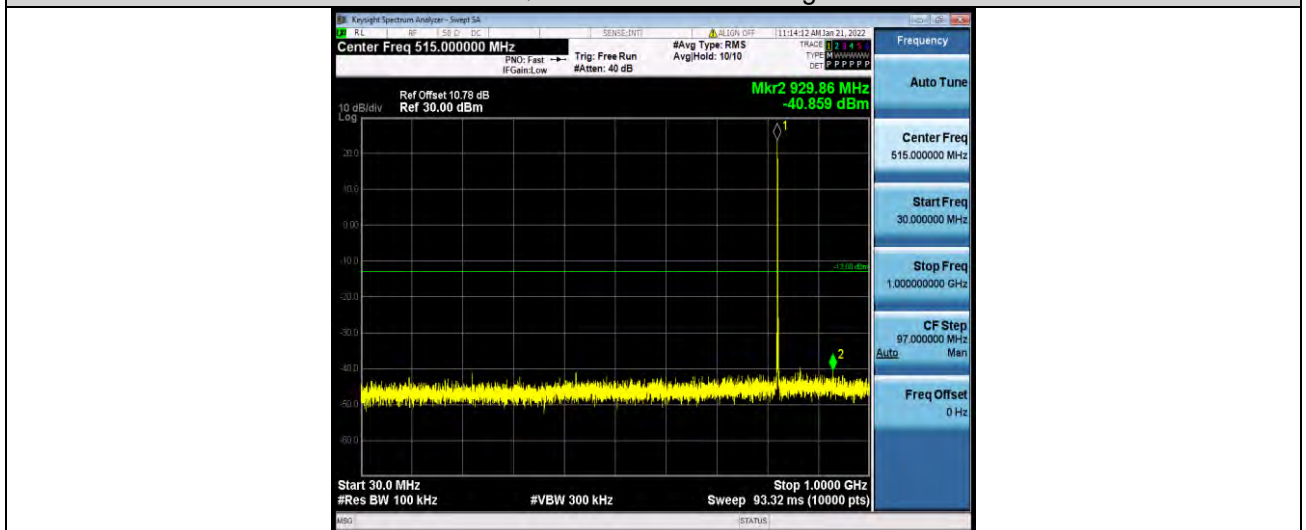

Band5-1.4MHz-64QAM-20407-1RB#0-Range2:1000~10000MHz