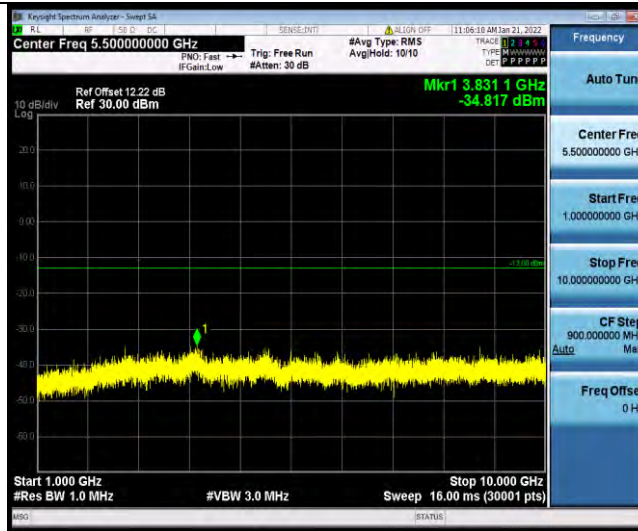

BUREAU VERITAS

Test Report No.: W7L-P21120037RF03

Band5-5MHz-64QAM-20525-1RB#0-Range1:30~1000MHz