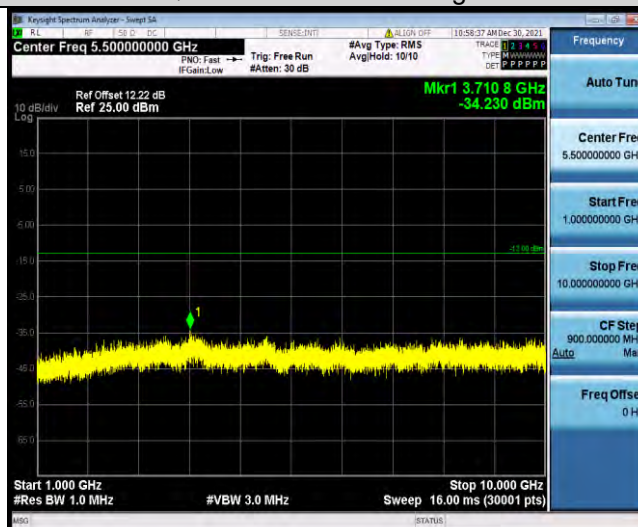

Band5-10MHz-16QAM-20600-1RB#0-Range1:30~1000MHz