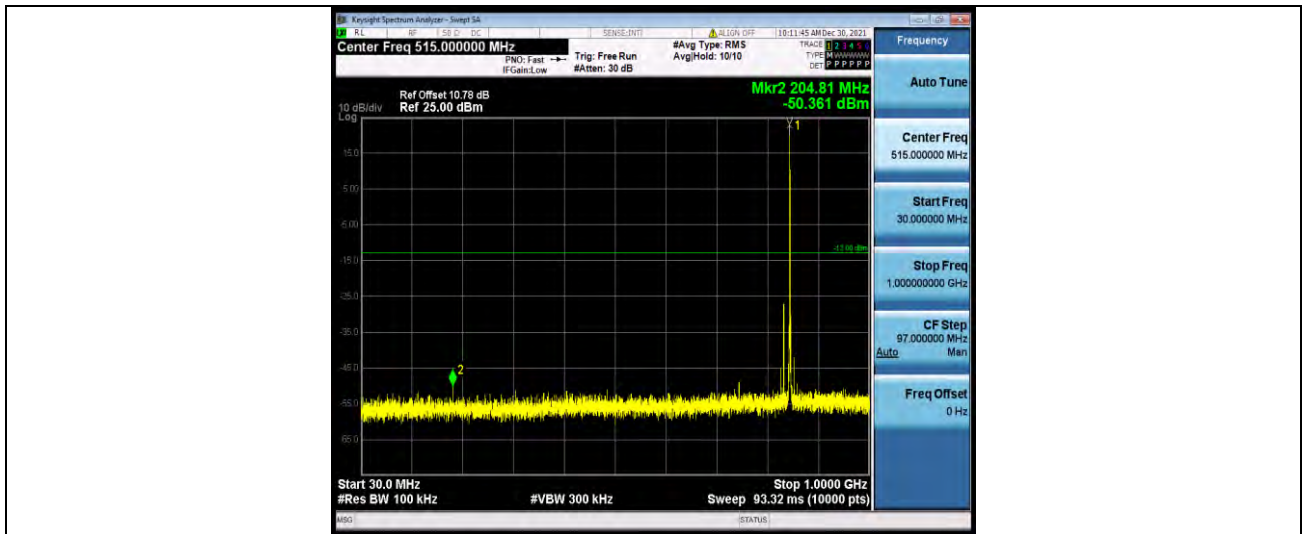

Test Report No.: W7L-P21120037RF03

Band5-1.4MHz-16QAM-20525-1RB#0-Range1:30~1000MHz

Band5-1.4MHz-16QAM-20525-1RB#0-Range2:1000~1000MHz

Band5-1.4MHz-16QAM-20643-1RB#0-Range1:30~1000MHz

BUREAU VERITAS

Test Report No.: W7L-P21120037RF03