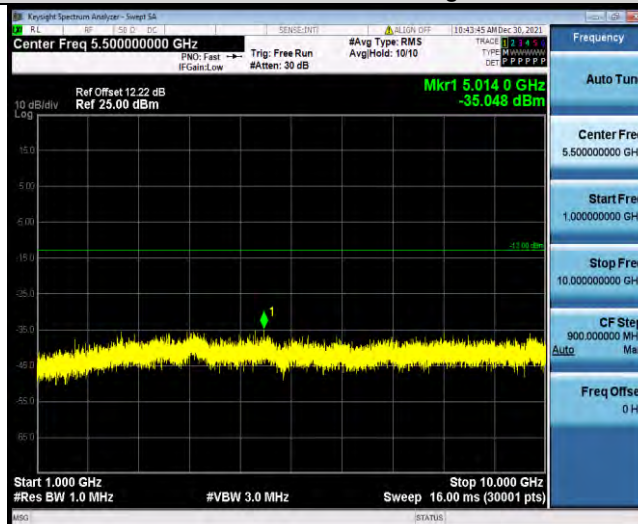

Band5-5MHz-16QAM-20625-1RB#0-Range1:30~1000MHz