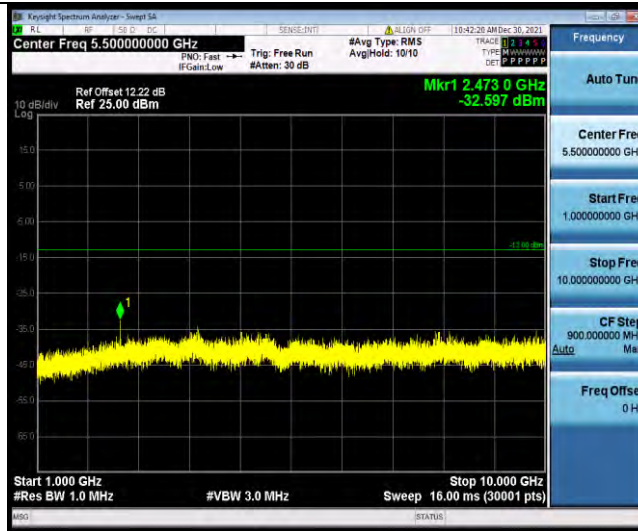

BUREAU VERITAS

Test Report No.: W7L-P21120037RF03

Band5-5MHz-QPSK-20525-1RB#0-Range1:30~1000MHz