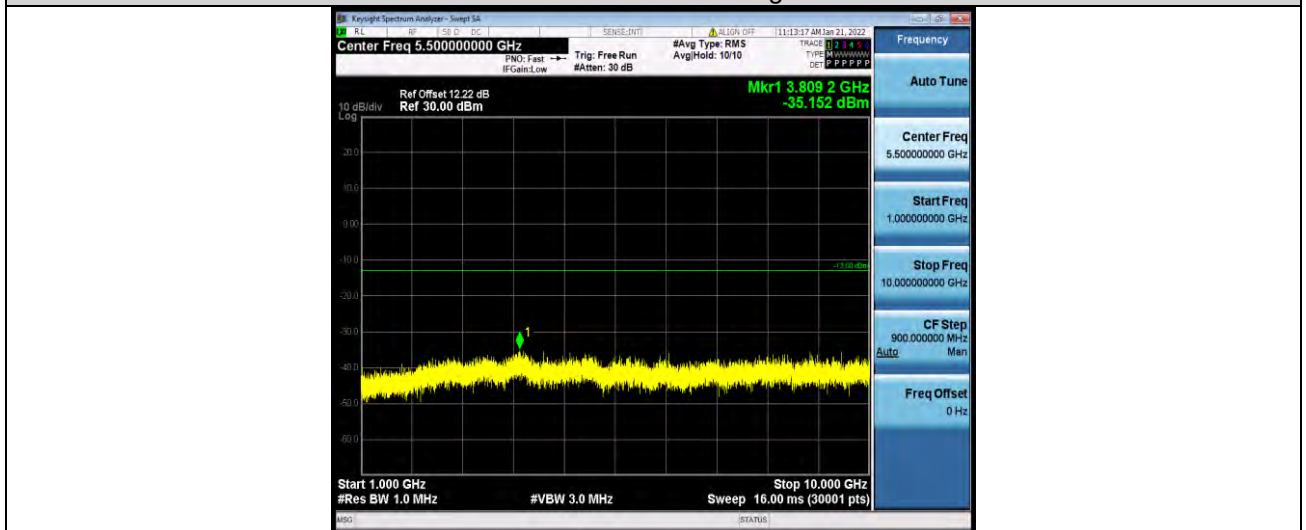

Band5-5MHz-64QAM-20425-1RB#0-Range1:30~1000MHz