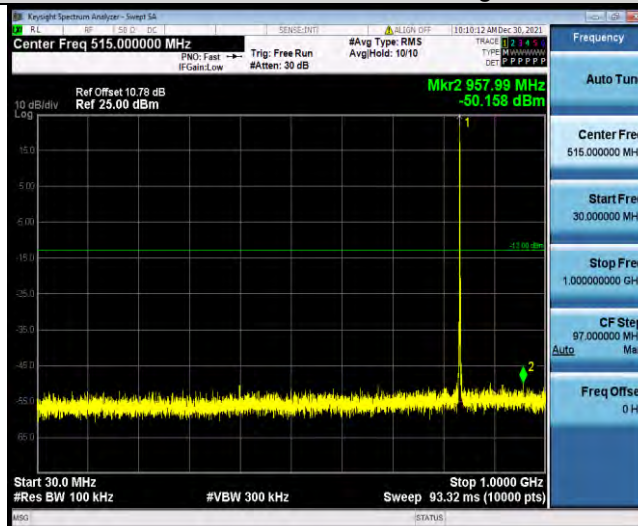

Band5-1.4MHz-16QAM-20525-1RB#0-Range2:1000~1000MHz