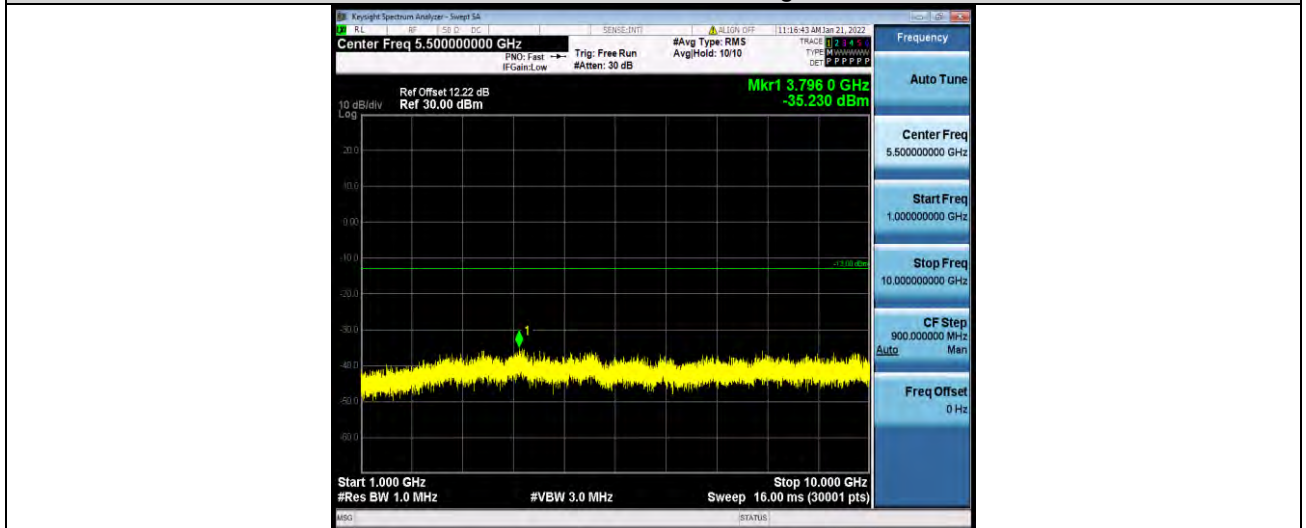

Band5-1.4MHz-64QAM-20525-1RB#0-Range2:1000~1000MHz

Band5-1.4MHz-64QAM-20643-1RB#0-Range1:30~1000MHz

BUREAU VERITAS

Test Report No.: W7L-P21120037RF03

Band5-1.4MHz-64QAM-20643-1RB#0-Range2:1000~10000MHz

Band5-3MHz-64QAM-20415-1RB#0-Range1:30~1000MHz