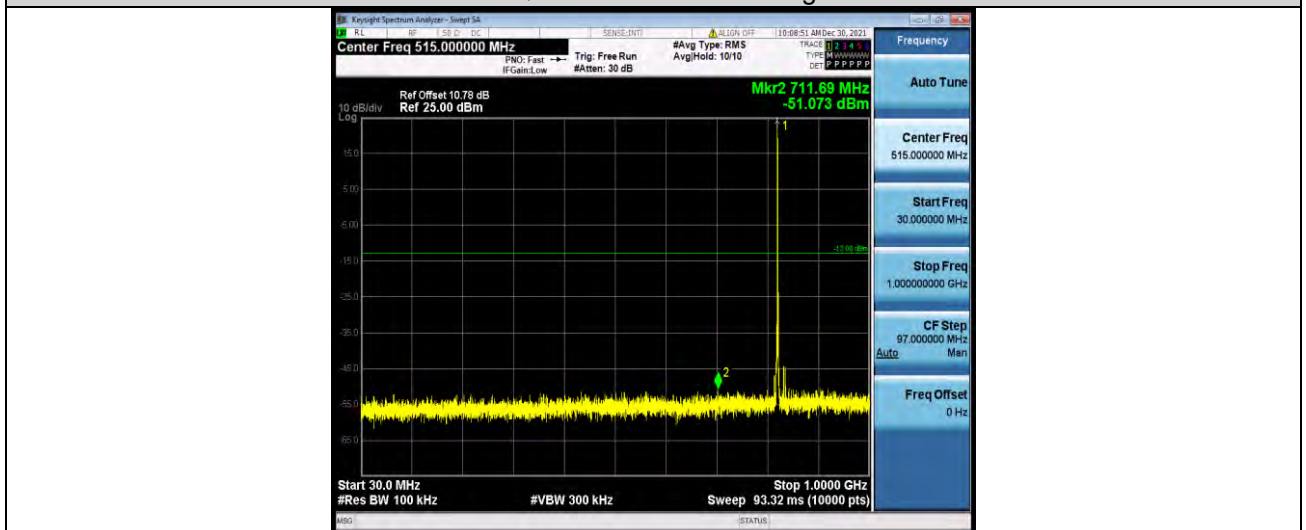

BUREAU VERITAS

Test Report No.: W7L-P21120037RF03

Band5-1.4MHz-QPSK-20643-1RB#0-Range2:1000~10000MHz

Band5-1.4MHz-16QAM-20407-1RB#0-Range1:30~1000MHz

Band5-1.4MHz-16QAM-20407-1RB#0-Range2:1000~10000MHz

BUREAU VERITAS