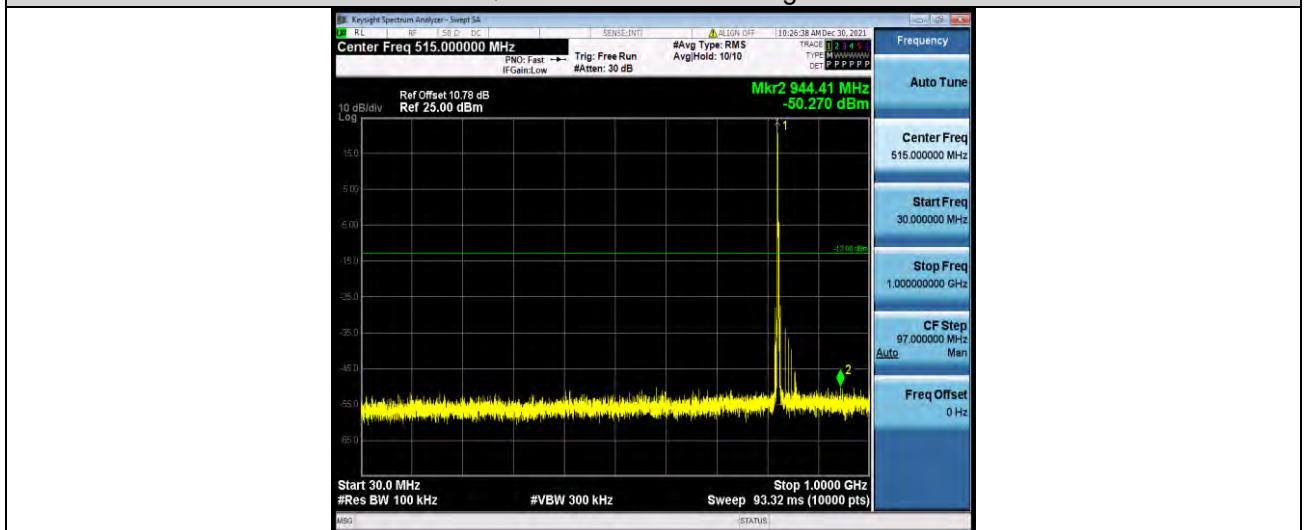

Band5-3MHz-QPSK-20415-1RB#0-Range2:1000~10000MHz