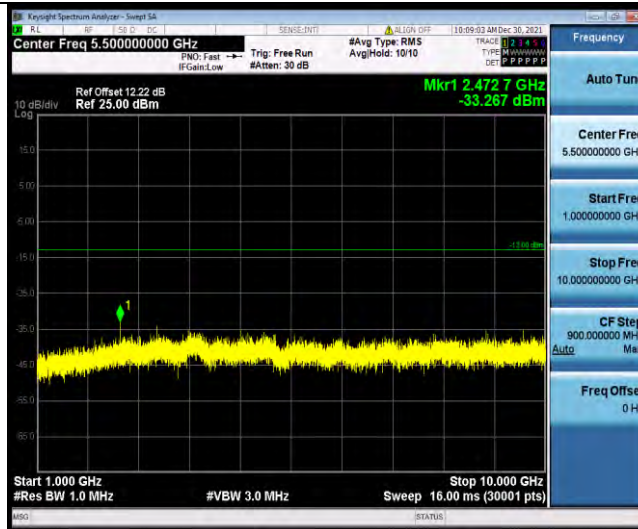

BUREAU VERITAS

Test Report No.: W7L-P21120037RF03

Band5-1.4MHz-16QAM-20525-1RB#0-Range1:30~1000MHz