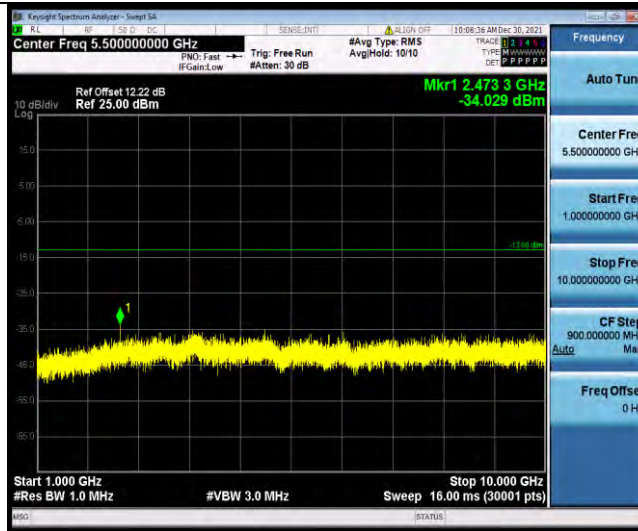

**BUREAU  
VERITAS**

**Test Report No.: W7L-P21120037RF03**

Band5	10MHz	16QAM	20525	1RB#0	Range1:30~1000MHz	-50.71	PASS
Band5	10MHz	16QAM	20525	1RB#0	Range2:1000~10000MHz	-34.23	PASS
Band5	10MHz	16QAM	20600	1RB#0	Range1:30~1000MHz	-49.89	PASS
Band5	10MHz	16QAM	20600	1RB#0	Range2:1000~10000MHz	-31.1	PASS
Band5	1.4MHz	64QAM	20407	1RB#0	Range1:30~1000MHz	-40.86	PASS
Band5	1.4MHz	64QAM	20407	1RB#0	Range2:1000~10000MHz	-33.85	PASS
Band5	1.4MHz	64QAM	20525	1RB#0	Range1:30~1000MHz	-40.82	PASS
Band5	1.4MHz	64QAM	20525	1RB#0	Range2:1000~10000MHz	-34.89	PASS
Band5	1.4MHz	64QAM	20643	1RB#0	Range1:30~1000MHz	-41.03	PASS
Band5	1.4MHz	64QAM	20643	1RB#0	Range2:1000~10000MHz	-35.23	PASS
Band5	3MHz	64QAM	20415	1RB#0	Range1:30~1000MHz	-40.09	PASS
Band5	3MHz	64QAM	20415	1RB#0	Range2:1000~10000MHz	-35	PASS
Band5	3MHz	64QAM	20525	1RB#0	Range1:30~1000MHz	-41.26	PASS
Band5	3MHz	64QAM	20525	1RB#0	Range2:1000~10000MHz	-33.99	PASS
Band5	3MHz	64QAM	20635	1RB#0	Range1:30~1000MHz	-41.49	PASS
Band5	3MHz	64QAM	20635	1RB#0	Range2:1000~10000MHz	-35.15	PASS
Band5	5MHz	64QAM	20425	1RB#0	Range1:30~1000MHz	-41.06	PASS
Band5	5MHz	64QAM	20425	1RB#0	Range2:1000~10000MHz	-34.82	PASS
Band5	5MHz	64QAM	20525	1RB#0	Range1:30~1000MHz	-40.97	PASS
Band5	5MHz	64QAM	20525	1RB#0	Range2:1000~10000MHz	-34.63	PASS
Band5	5MHz	64QAM	20625	1RB#0	Range1:30~1000MHz	-40.53	PASS
Band5	5MHz	64QAM	20625	1RB#0	Range2:1000~10000MHz	-35.13	PASS
Band5	10MHz	64QAM	20450	1RB#0	Range1:30~1000MHz	-41.19	PASS
Band5	10MHz	64QAM	20450	1RB#0	Range2:1000~10000MHz	-34.04	PASS
Band5	10MHz	64QAM	20525	1RB#0	Range1:30~1000MHz	-41.03	PASS
Band5	10MHz	64QAM	20525	1RB#0	Range2:1000~10000MHz	-34.6	PASS
Band5	10MHz	64QAM	20600	1RB#0	Range1:30~1000MHz	-40.71	PASS
Band5	10MHz	64QAM	20600	1RB#0	Range2:1000~10000MHz	-34.29	PASS

## Test Graphs

BUREAU VERITAS

Test Report No.: W7L-P21120037RF03

Band5-1.4MHz-QPSK-20525-1RB#0-Range1:30~1000MHz

Band5-1.4MHz-QPSK-20525-1RB#0-Range2:1000~10000MHz

Band5-1.4MHz-QPSK-20643-1RB#0-Range1:30~1000MHz