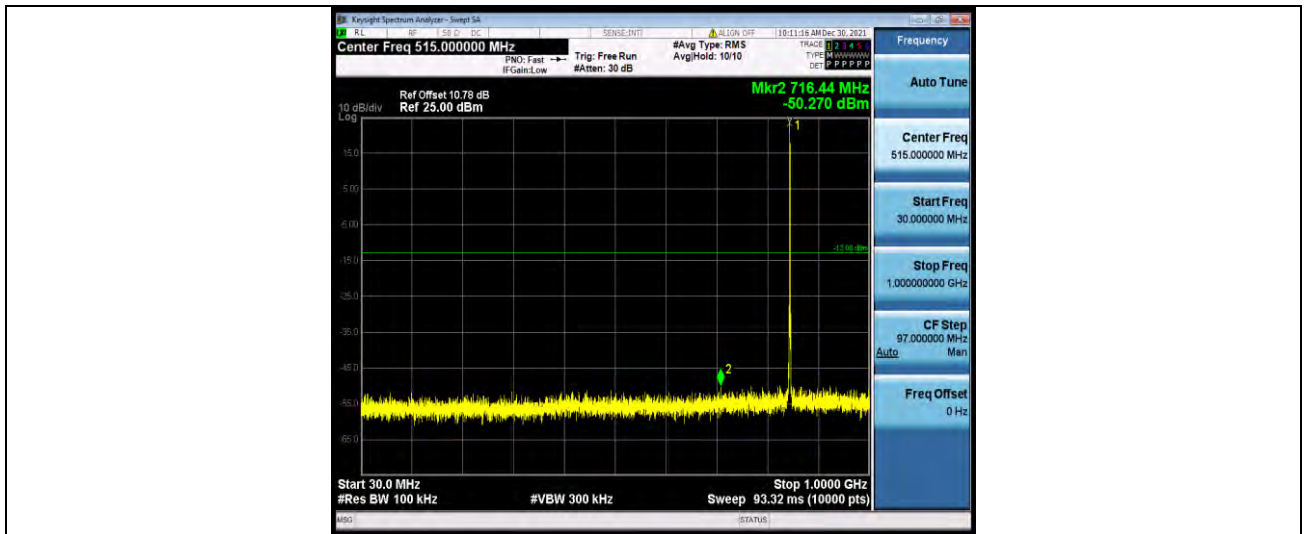

BUREAU VERITAS

Test Report No.: W7L-P21120037RF03

Band5-1.4MHz-QPSK-20643-1RB#0-Range2:1000~10000MHz