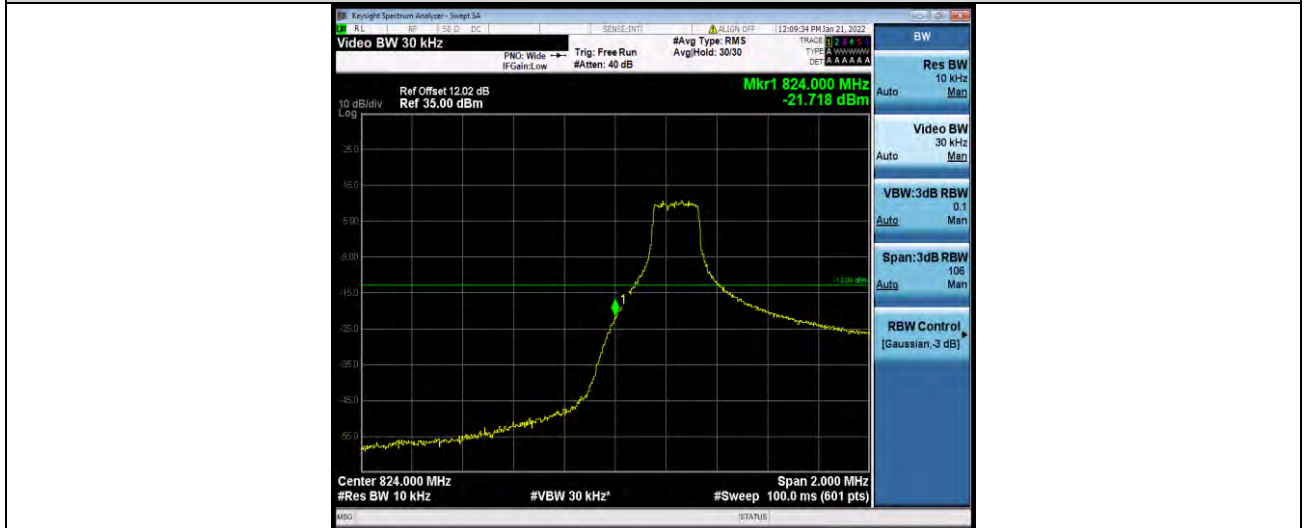

Band5-1.4MHz-64QAM-20643-1RB#5

Band5-1.4MHz-64QAM-20643-6RB#0

BUREAU VERITAS

Test Report No.: W7L-P21120037RF03

Band5-3MHz-64QAM-20415-1RB#0

Band5-3MHz-64QAM-20415-15RB#0

Band5-3MHz-64QAM-20635-1RB#14

BUREAU VERITAS