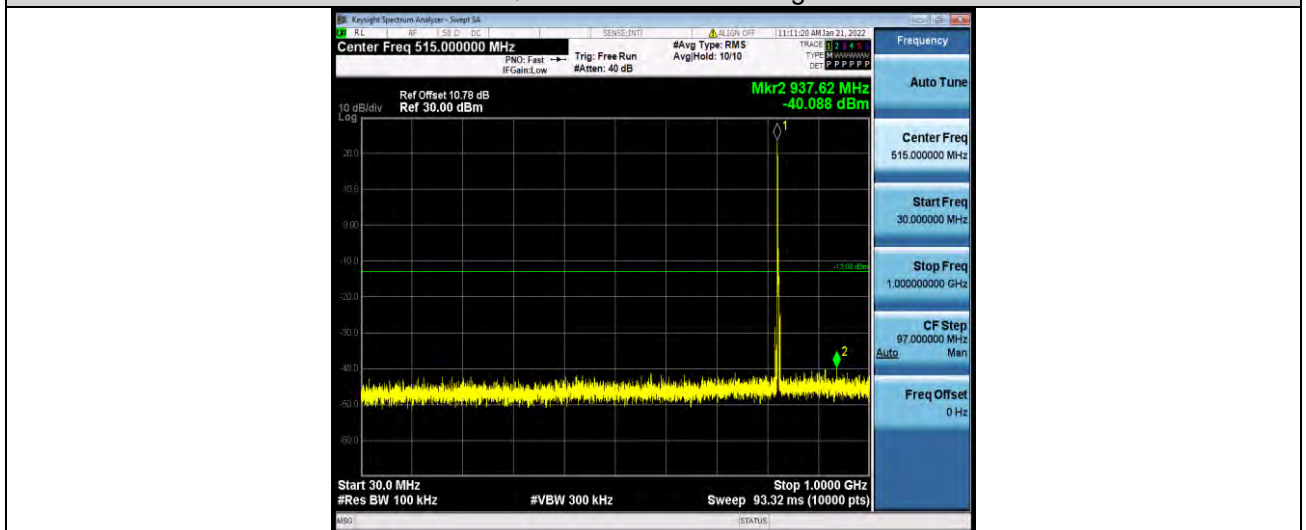

Band5-1.4MHz-64QAM-20525-1RB#0-Range2:1000~1000MHz

Band5-1.4MHz-64QAM-20643-1RB#0-Range1:30~1000MHz

BUREAU VERITAS

Test Report No.: W7L-P21120037RF03

Band5-1.4MHz-64QAM-20643-1RB#0-Range2:1000~10000MHz

Band5-3MHz-64QAM-20415-1RB#0-Range1:30~1000MHz