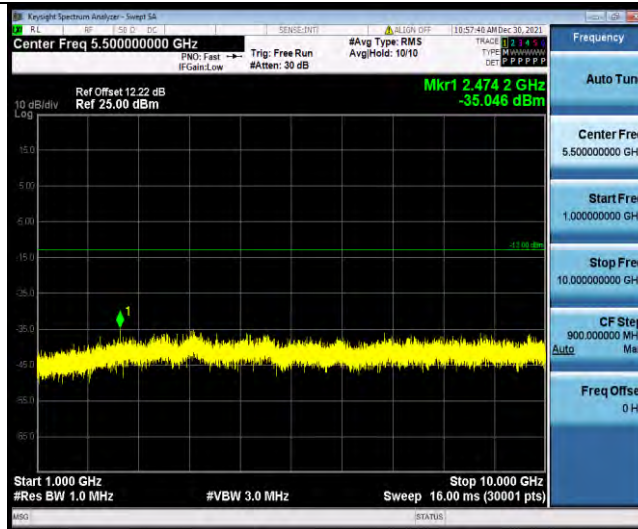

BUREAU VERITAS

Test Report No.: W7L-P21120037RF03

Band5-10MHz-16QAM-20525-1RB#0-Range1:30~1000MHz