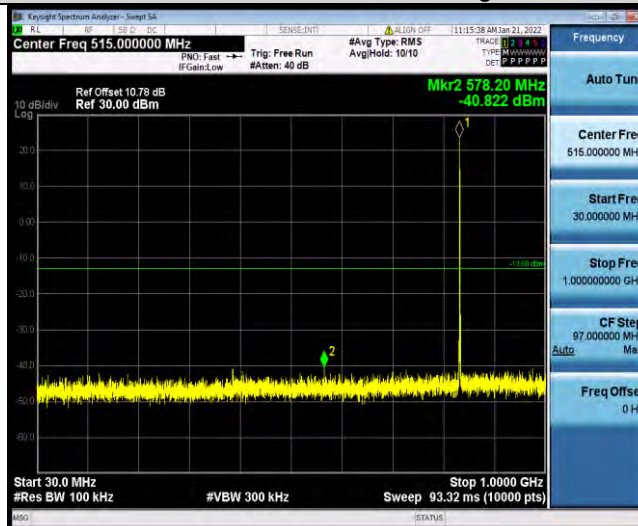

Band5-10MHz-16QAM-20600-1RB#0-Range2:1000~10000MHz

Band5-1.4MHz-64QAM-20407-1RB#0-Range1:30~1000MHz

Band5-1.4MHz-64QAM-20407-1RB#0-Range2:1000~10000MHz

BUREAU VERITAS

Test Report No.: W7L-P21120037RF03

Band5-1.4MHz-64QAM-20525-1RB#0-Range1:30~1000MHz