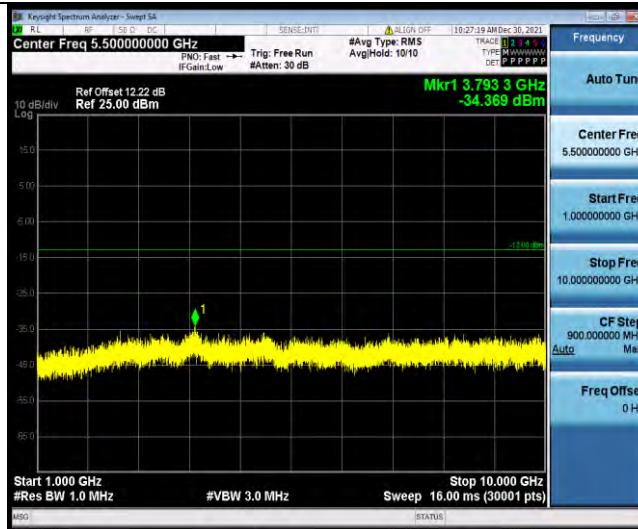

BUREAU VERITAS

Test Report No.: W7L-P21120037RF03

Band5-3MHz-16QAM-20525-1RB#0-Range1:30~1000MHz