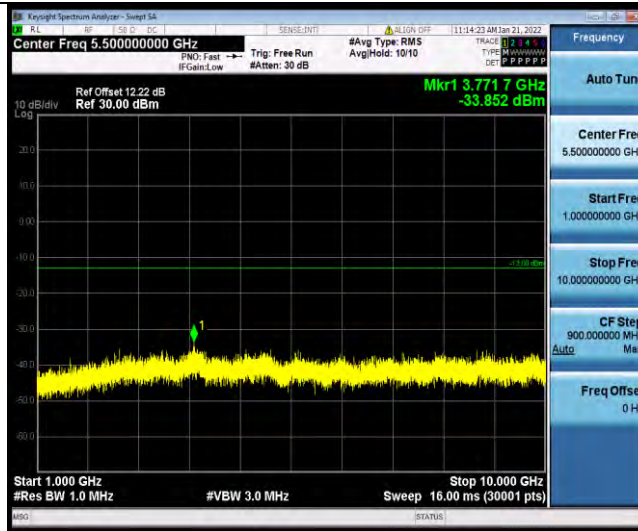

Band5-10MHz-16QAM-20600-1RB#0-Range2:1000~10000MHz

Band5-1.4MHz-64QAM-20407-1RB#0-Range1:30~1000MHz

Band5-1.4MHz-64QAM-20407-1RB#0-Range2:1000~10000MHz

BUREAU VERITAS

Test Report No.: W7L-P21120037RF03

Band5-1.4MHz-64QAM-20525-1RB#0-Range1:30~1000MHz