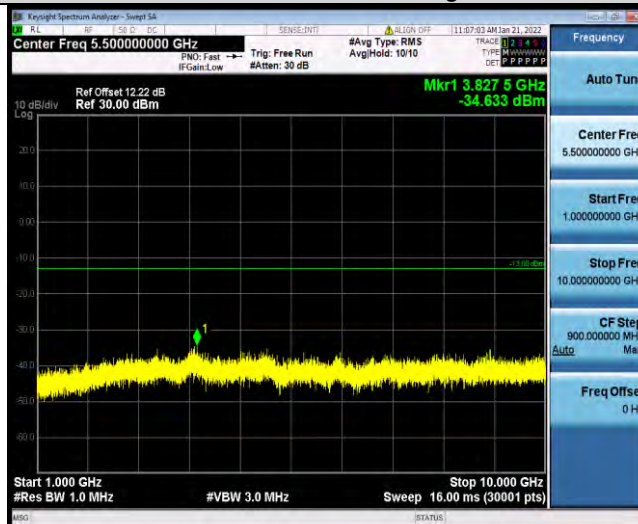

Band5-5MHz-64QAM-20625-1RB#0-Range1:30~1000MHz