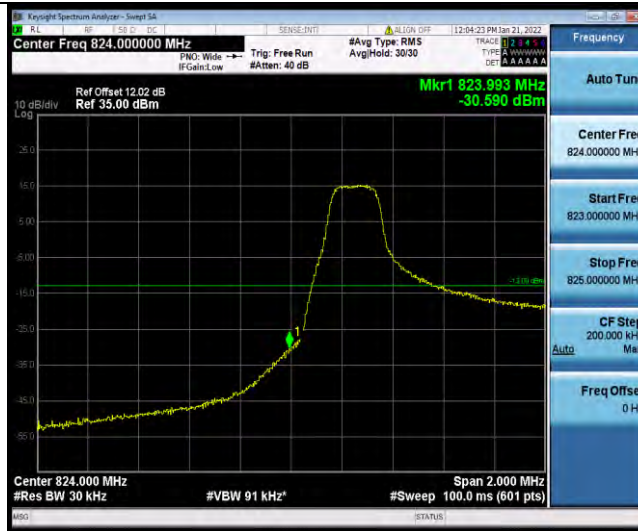

BUREAU VERITAS

Test Report No.: W7L-P21120037RF03

Band5-10MHz-16QAM-20600-1RB#49

Band5-10MHz-16QAM-20600-50RB#0

Band5-1.4MHz-64QAM-20407-1RB#0

BUREAU VERITAS

Test Report No.: W7L-P21120037RF03

Band5-1.4MHz-64QAM-20407-6RB#0