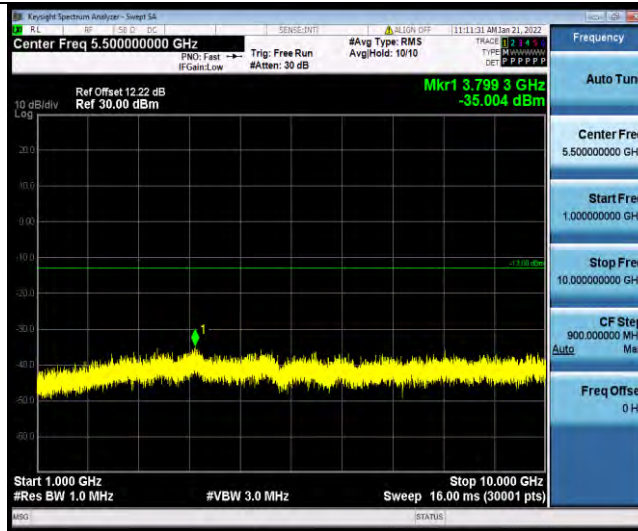

BUREAU VERITAS

Test Report No.: W7L-P21120037RF03

Band5-3MHz-64QAM-20525-1RB#0-Range1:30~1000MHz