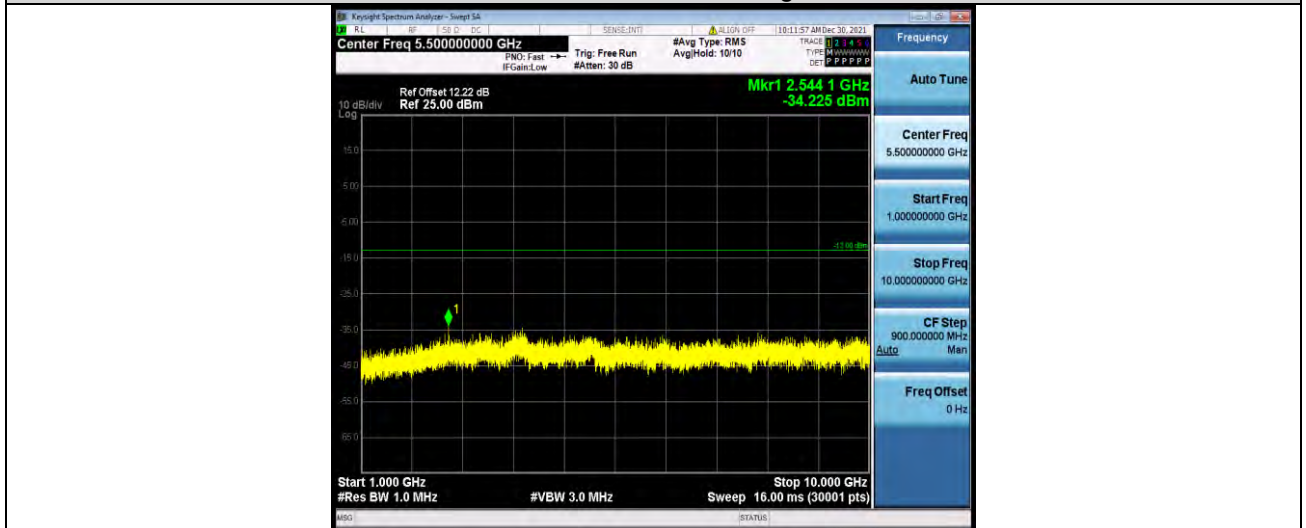

Band5-3MHz-QPSK-20415-1RB#0-Range1:30~1000MHz