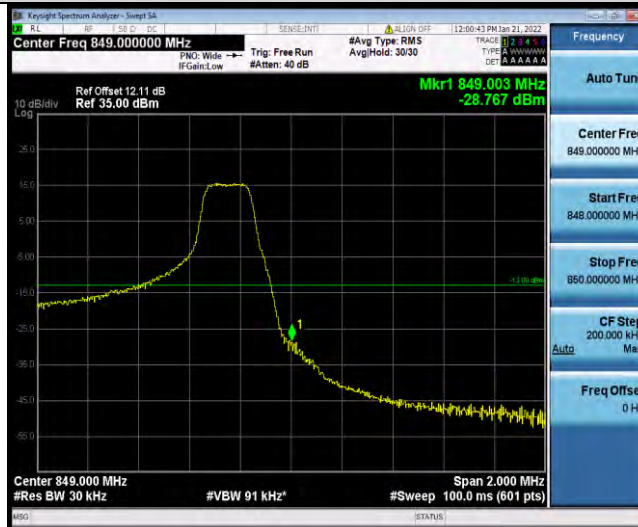

Band5-1.4MHz-64QAM-20643-6RB#0