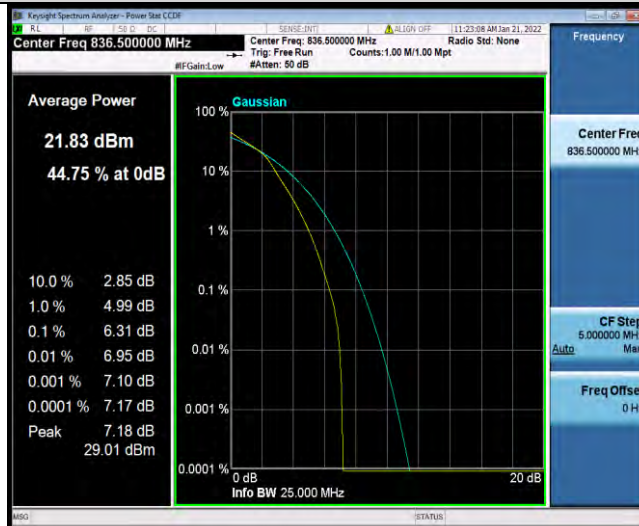

Band5-5MHz-64QAM-20625-1RB#0