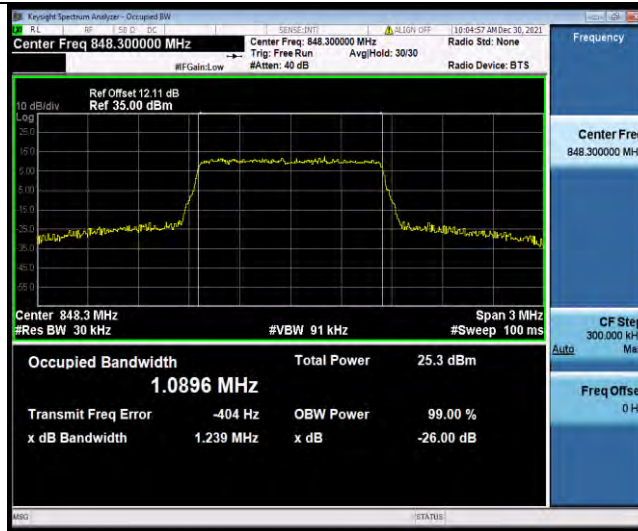

BUREAU VERITAS

Test Report No.: W7L-P21120037RF03

Band5-1.4MHz-16QAM-20407-6RB#0