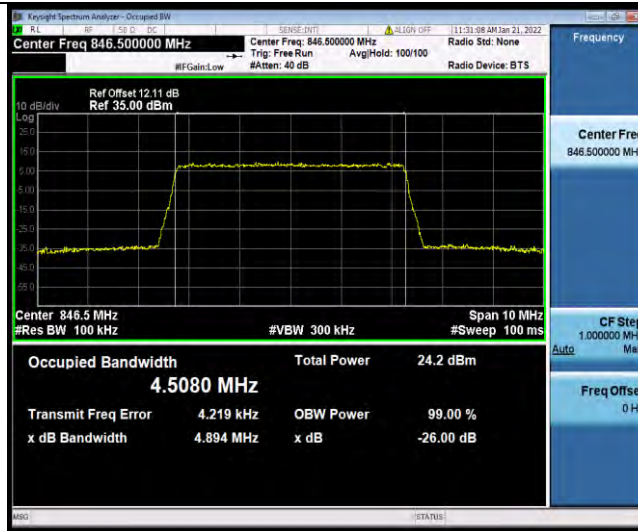

BUREAU VERITAS

Test Report No.: W7L-P21120037RF03

Band5-10MHz-64QAM-20450-50RB#0