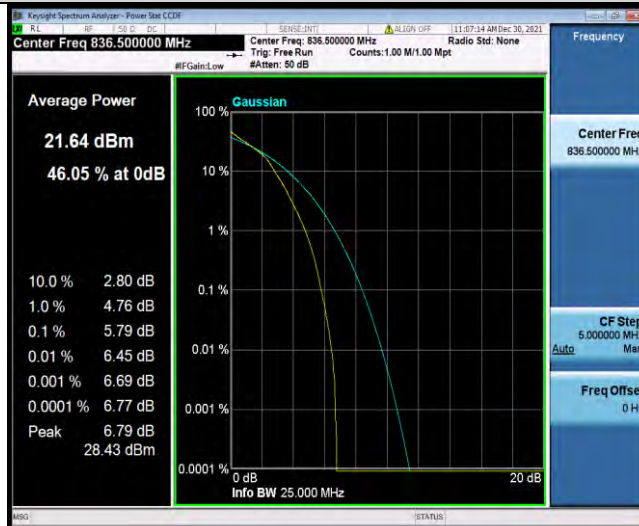

BUREAU VERITAS

Test Report No.: W7L-P21120037RF03

Band5-10MHz-16QAM-20525-50RB#0

Band5-10MHz-16QAM-20600-1RB#0

Band5-10MHz-16QAM-20600-50RB#0

BUREAU VERITAS

Test Report No.: W7L-P21120037RF03

Band5-1.4MHz-64QAM-20407-1RB#0