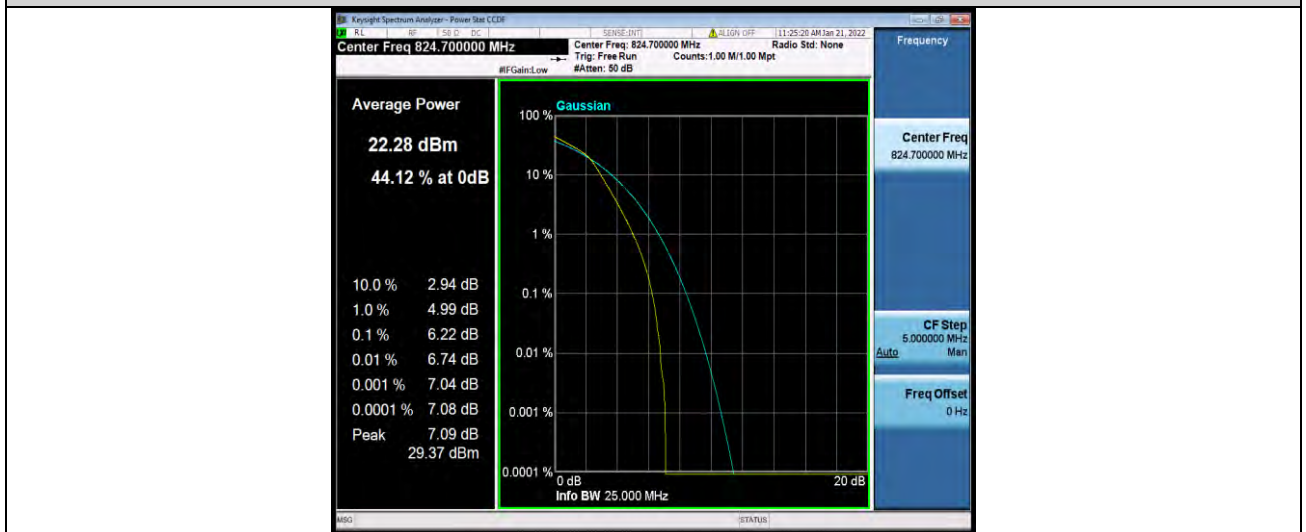

Band5-1.4MHz-64QAM-20407-6RB#0

Band5-1.4MHz-64QAM-20525-1RB#0