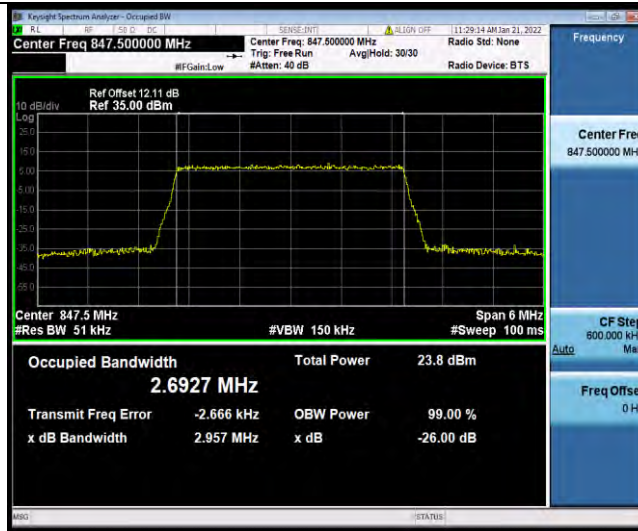

BUREAU VERITAS

Test Report No.: W7L-P21120037RF03

Band5-5MHz-64QAM-20425-25RB#0