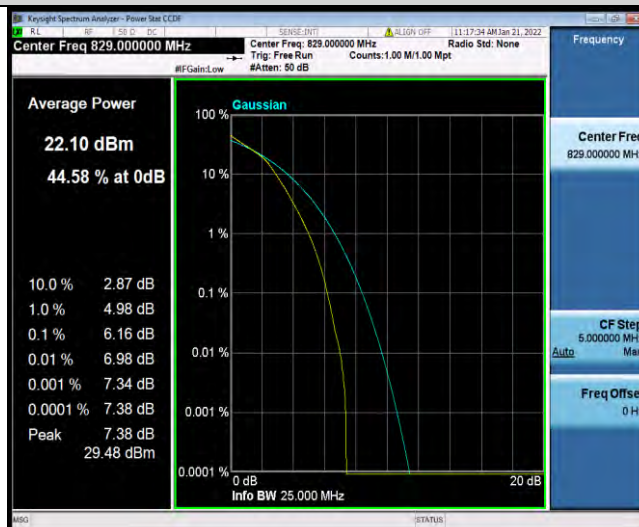

Band5-10MHz-64QAM-20525-1RB#0