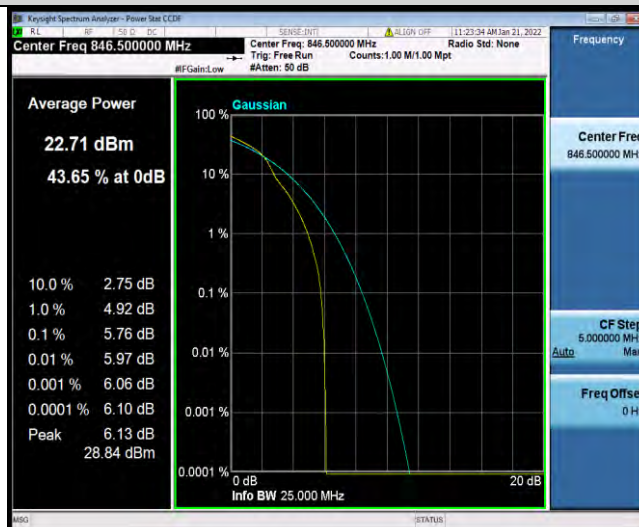

Band5-5MHz-64QAM-20625-25RB#0