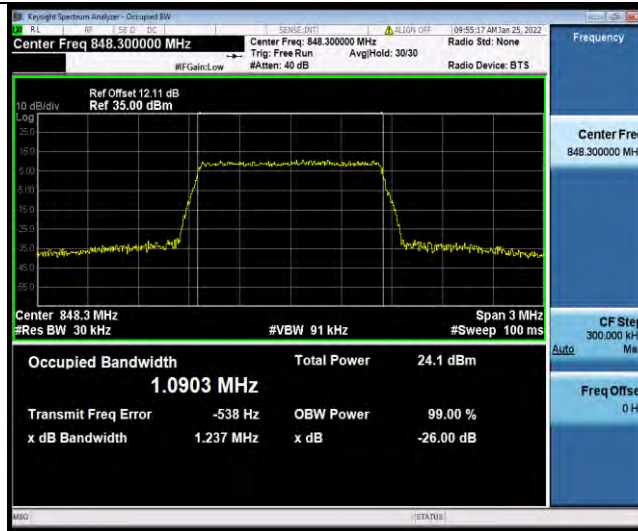

Band5-1.4MHz-64QAM-20407-6RB#0

Band5-1.4MHz-64QAM-20525-6RB#0

Band5-1.4MHz-64QAM-20643-6RB#0

BUREAU VERITAS

Test Report No.: W7L-P21120037RF03

Band5-3MHz-64QAM-20415-15RB#0

Band5-3MHz-64QAM-20525-15RB#0

Band5-3MHz-64QAM-20635-15RB#0