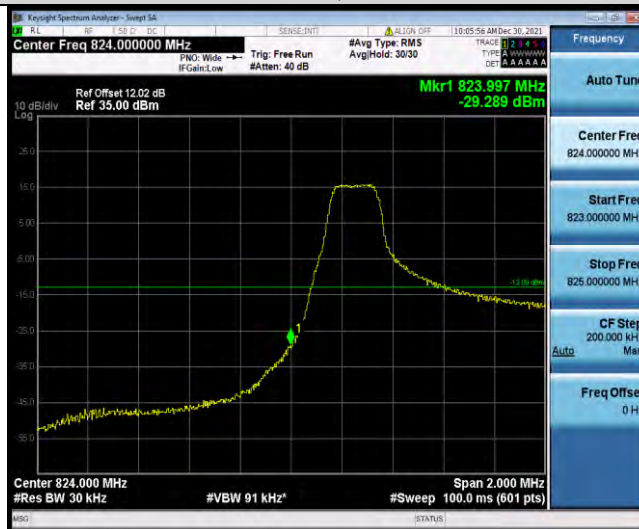

Test Graphs

BUREAU VERITAS

Test Report No.: W7L-P21120037RF03

Band5-1.4MHz-QPSK-20643-6RB#0

Band5-1.4MHz-16QAM-20407-1RB#0

Band5-1.4MHz-16QAM-20407-6RB#0

BUREAU VERITAS

Test Report No.: W7L-P21120037RF03