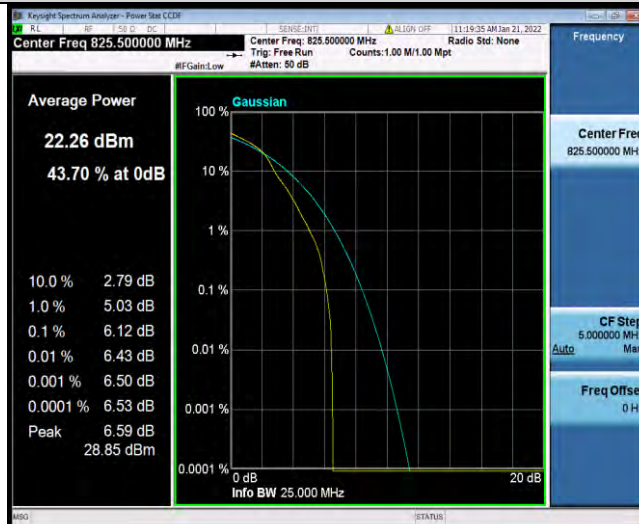

Band5-3MHz-64QAM-20415-15RB#0