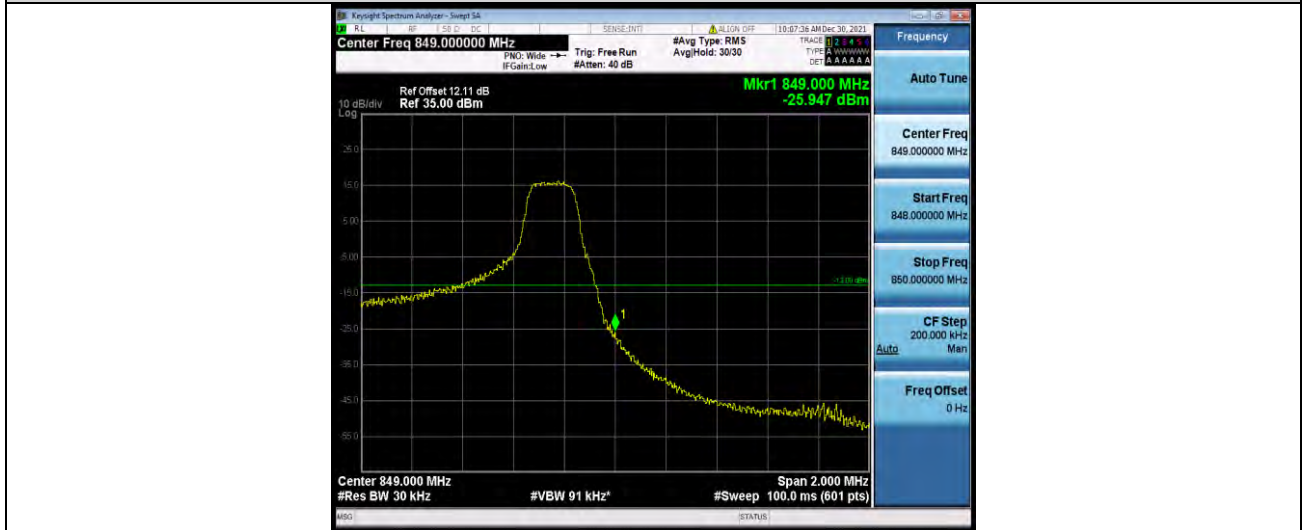

Band5-1.4MHz-16QAM-20643-6RB#0