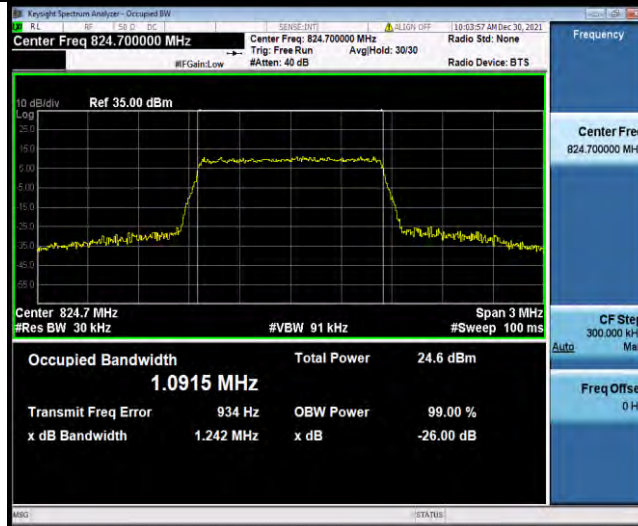

Band5-1.4MHz-16QAM-20525-6RB#0