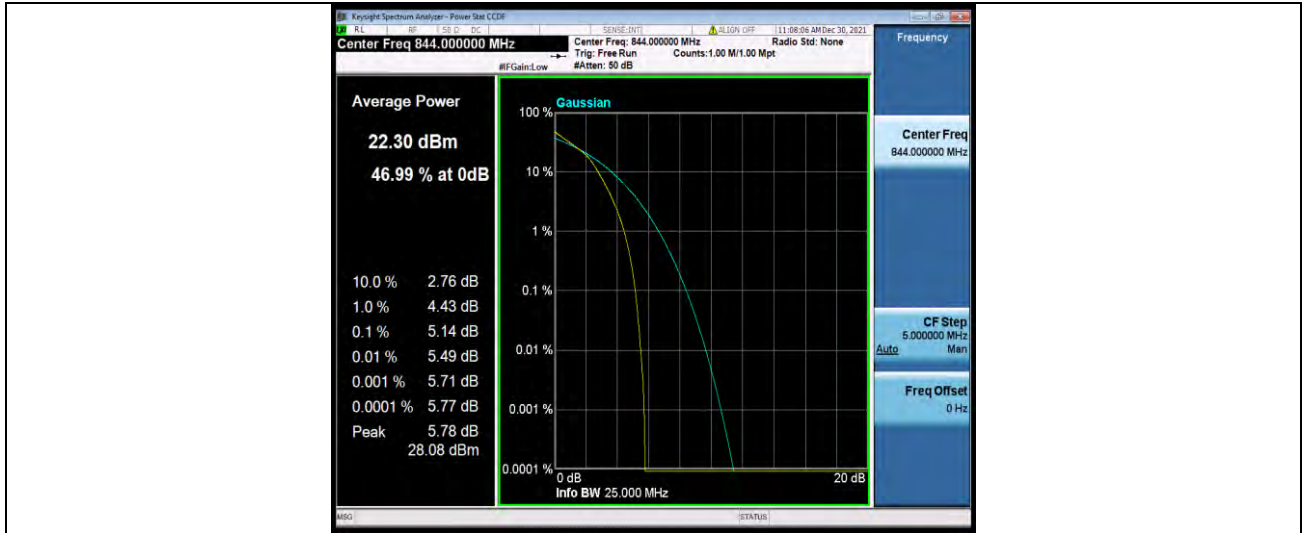

BUREAU VERITAS

Test Report No.: W7L-P21120037RF03

Band5-10MHz-16QAM-20525-50RB#0

Band5-10MHz-16QAM-20600-1RB#0

Band5-10MHz-16QAM-20600-50RB#0

BUREAU VERITAS

Test Report No.: W7L-P21120037RF03

Band5-1.4MHz-64QAM-20407-1RB#0