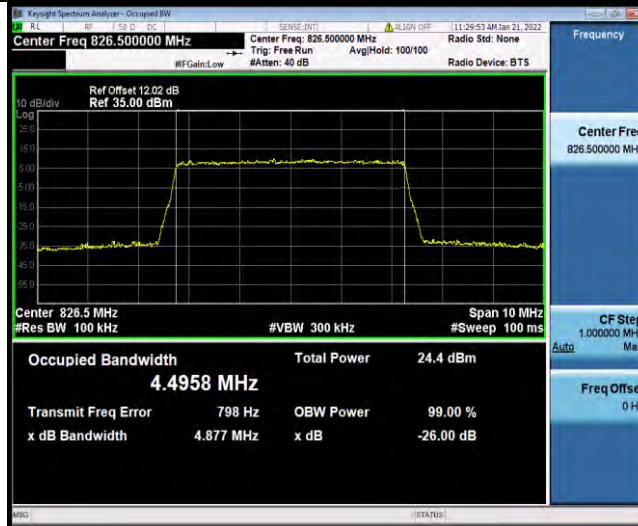

Band5-5MHz-64QAM-20525-25RB#0