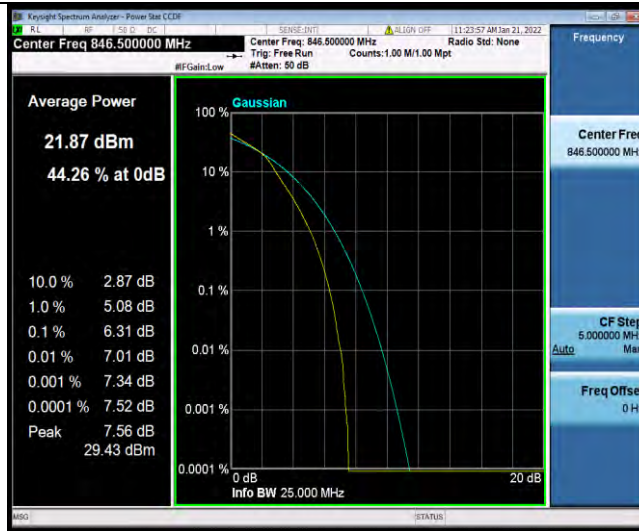

BUREAU VERITAS

Test Report No.: W7L-P21120037RF03

Band5-10MHz-64QAM-20450-1RB#0