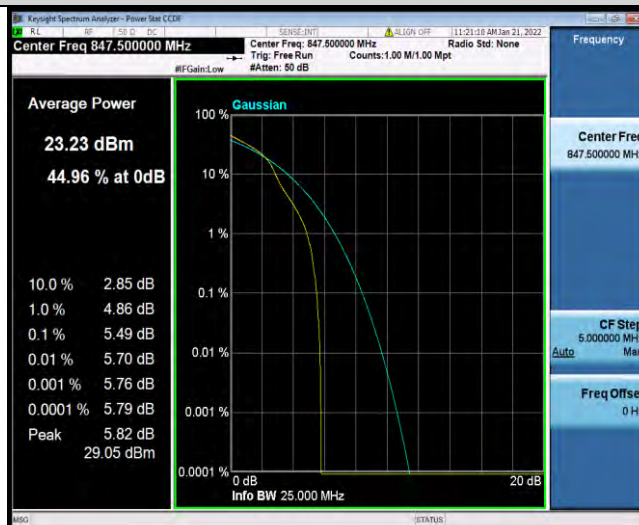

Test Report No.: W7L-P21120037RF03

Band5-3MHz-64QAM-20415-1RB#0

Band5-3MHz-64QAM-20415-15RB#0

Band5-3MHz-64QAM-20525-1RB#0

BUREAU VERITAS

Test Report No.: W7L-P21120037RF03

Band5-3MHz-64QAM-20525-15RB#0

Band5-3MHz-64QAM-20635-1RB#0