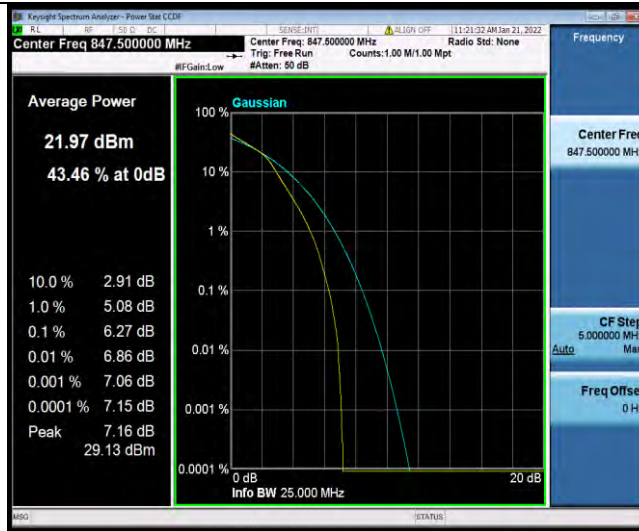

BUREAU VERITAS

Test Report No.: W7L-P21120037RF03

Band5-5MHz-64QAM-20425-1RB#0