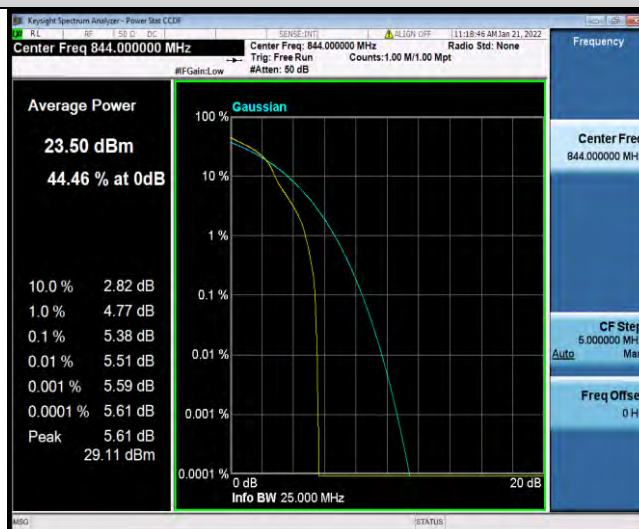

BUREAU VERITAS

Test Report No.: W7L-P21120037RF03

**BUREAU
VERITAS**

Test Report No.: W7L-P21120037RF03

26DB BANDWIDTH AND OCCUPIED BANDWIDTH

Test Result

Band	Bandwidth	Modulation	Channel	RB Configuration	Occupied Bandwidth (MHz)	26dB Bandwidth (MHz)	Verdict
Band5	1.4MHz	QPSK	20407	6RB#0	1.0896	1.229	PASS
Band5	1.4MHz	QPSK	20525	6RB#0	1.0908	1.225	PASS
Band5	1.4MHz	QPSK	20643	6RB#0	1.0896	1.239	PASS
Band5	1.4MHz	16QAM	20407	6RB#0	1.0915	1.242	PASS
Band5	1.4MHz	16QAM	20525	6RB#0	1.0924	1.242	PASS
Band5	1.4MHz	16QAM	20643	6RB#0	1.0912	1.239	PASS
Band5	3MHz	QPSK	20415	15RB#0	2.6941	2.969	PASS
Band5	3MHz	QPSK	20525	15RB#0	2.6977	2.960	PASS
Band5	3MHz	QPSK	20635	15RB#0	2.6995	2.954	PASS
Band5	3MHz	16QAM	20415	15RB#0	2.6934	2.964	PASS
Band5	3MHz	16QAM	20525	15RB#0	2.6977	3.008	PASS
Band5	3MHz	16QAM	20635	15RB#0	2.6959	2.961	PASS
Band5	5MHz	QPSK	20425	25RB#0	4.4929	4.863	PASS
Band5	5MHz	QPSK	20525	25RB#0	4.4931	4.887	PASS
Band5	5MHz	QPSK	20625	25RB#0	4.4960	4.881	PASS
Band5	5MHz	16QAM	20425	25RB#0	4.4866	4.858	PASS
Band5	5MHz	16QAM	20525	25RB#0	4.4988	4.916	PASS
Band5	5MHz	16QAM	20625	25RB#0	4.5036	4.881	PASS
Band5	10MHz	QPSK	20450	50RB#0	8.9822	9.595	PASS
Band5	10MHz	QPSK	20525	50RB#0	8.9857	9.578	PASS
Band5	10MHz	QPSK	20600	50RB#0	8.9811	9.557	PASS
Band5	10MHz	16QAM	20450	50RB#0	8.9641	9.581	PASS
Band5	10MHz	16QAM	20525	50RB#0	8.9759	9.622	PASS
Band5	10MHz	16QAM	20600	50RB#0	8.9802	9.555	PASS
Band5	1.4MHz	64QAM	20407	6RB#0	1.0894	1.239	PASS
Band5	1.4MHz	64QAM	20525	6RB#0	1.0890	1.226	PASS
Band5	1.4MHz	64QAM	20643	6RB#0	1.0903	1.237	PASS
Band5	3MHz	64QAM	20415	15RB#0	2.6974	2.984	PASS
Band5	3MHz	64QAM	20525	15RB#0	2.6927	2.961	PASS
Band5	3MHz	64QAM	20635	15RB#0	2.6927	2.957	PASS
Band5	5MHz	64QAM	20425	25RB#0	4.4958	4.877	PASS
Band5	5MHz	64QAM	20525	25RB#0	4.4950	4.902	PASS
Band5	5MHz	64QAM	20625	25RB#0	4.5080	4.894	PASS
Band5	10MHz	64QAM	20450	50RB#0	8.9612	9.546	PASS
Band5	10MHz	64QAM	20525	50RB#0	8.9788	9.557	PASS
Band5	10MHz	64QAM	20600	50RB#0	8.9944	9.575	PASS