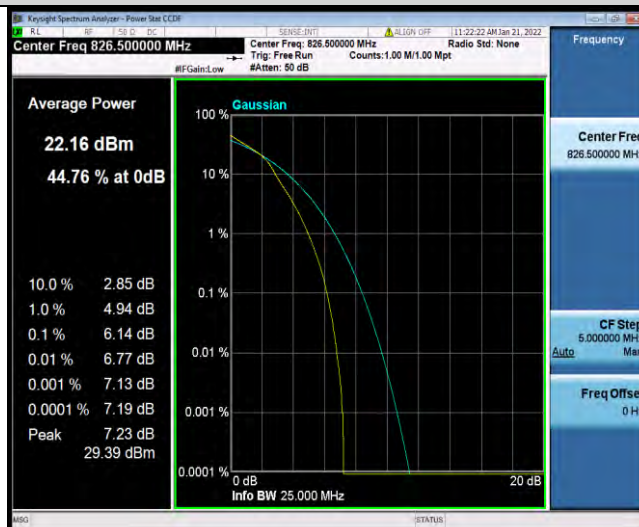

Band5-3MHz-64QAM-20635-15RB#0

BUREAU VERITAS

Test Report No.: W7L-P21120037RF03

Band5-5MHz-64QAM-20425-1RB#0

Band5-5MHz-64QAM-20425-25RB#0

Band5-5MHz-64QAM-20525-1RB#0

BUREAU VERITAS

Test Report No.: W7L-P21120037RF03