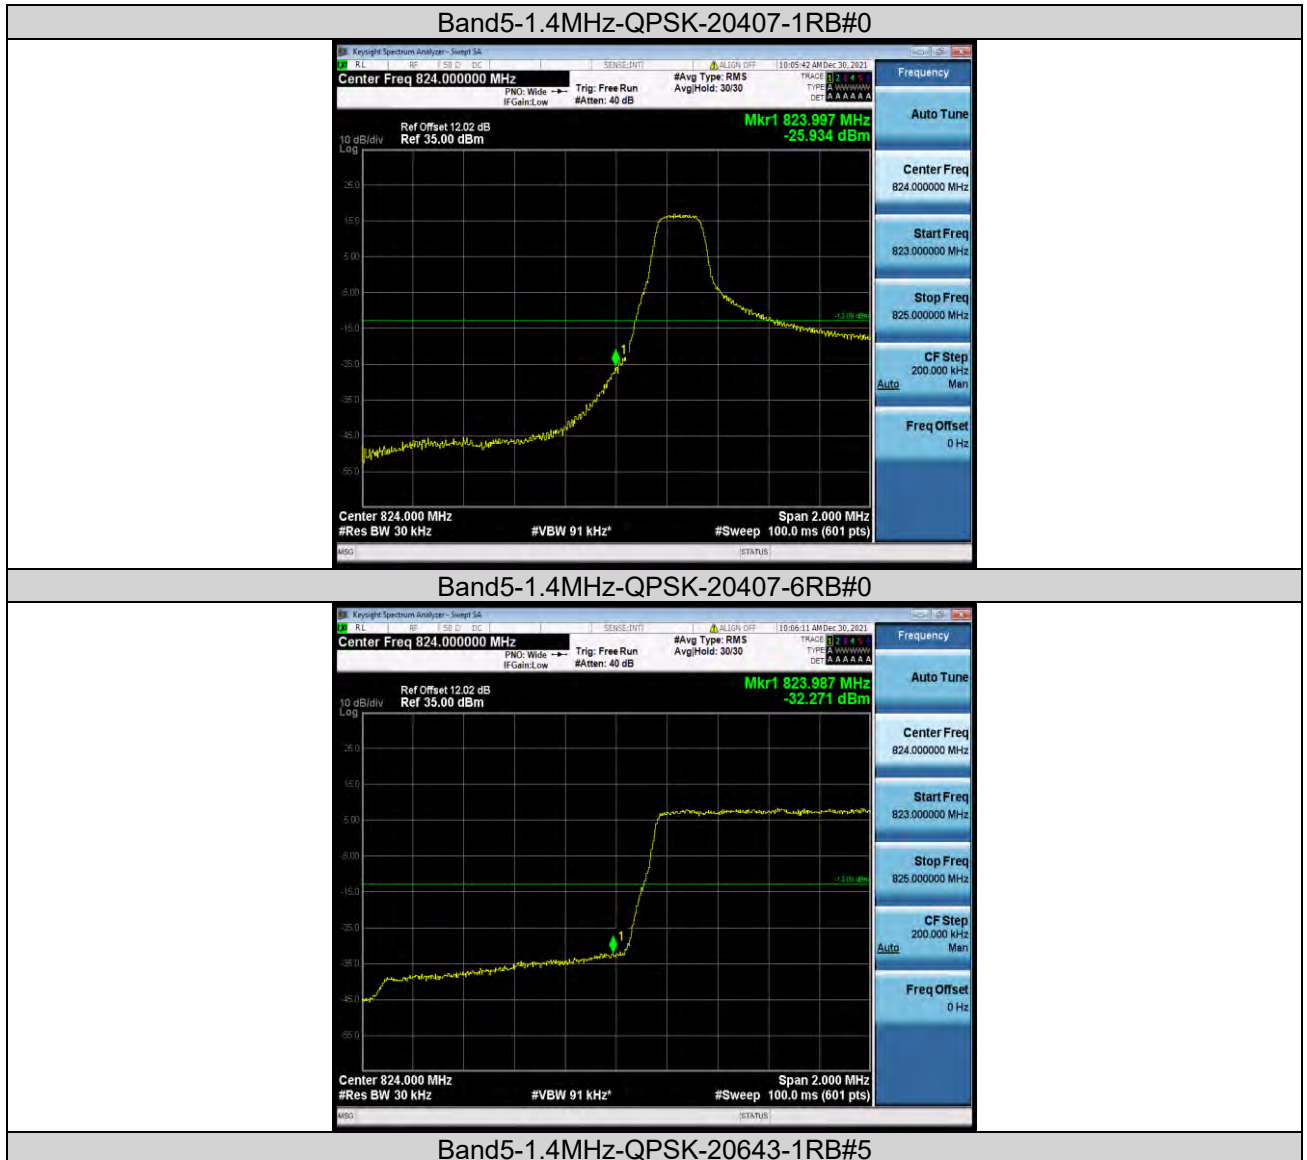

**BUREAU
VERITAS**

Test Report No.: W7L-P21120037RF03

Band5	10MHz	64QAM	20450	1RB#0	-18.56	PASS
Band5	10MHz	64QAM	20450	50RB#0	-30.91	PASS
Band5	10MHz	64QAM	20600	1RB#49	-17.59	PASS
Band5	10MHz	64QAM	20600	50RB#0	-29.23	PASS

Test Graphs