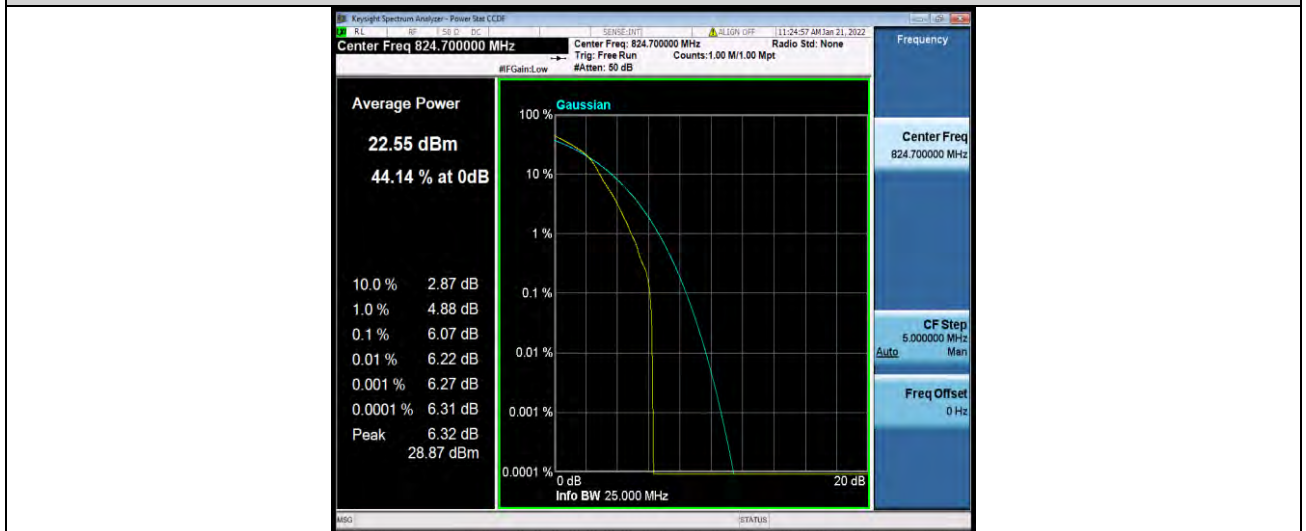

BUREAU VERITAS

Test Report No.: W7L-P21120037RF03

Band5-10MHz-16QAM-20525-50RB#0

Band5-10MHz-16QAM-20600-1RB#0

Band5-10MHz-16QAM-20600-50RB#0

BUREAU VERITAS

Test Report No.: W7L-P21120037RF03

Band5-1.4MHz-64QAM-20407-1RB#0