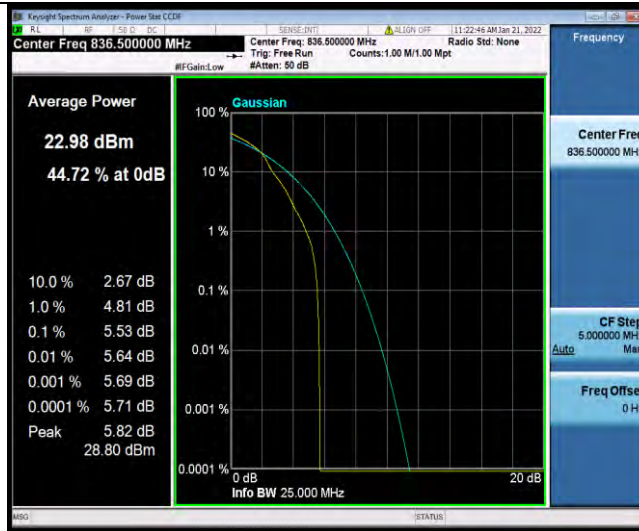

Band5-3MHz-64QAM-20635-15RB#0

BUREAU VERITAS

Test Report No.: W7L-P21120037RF03

Band5-5MHz-64QAM-20425-1RB#0

Band5-5MHz-64QAM-20425-25RB#0

Band5-5MHz-64QAM-20525-1RB#0

BUREAU VERITAS

Test Report No.: W7L-P21120037RF03