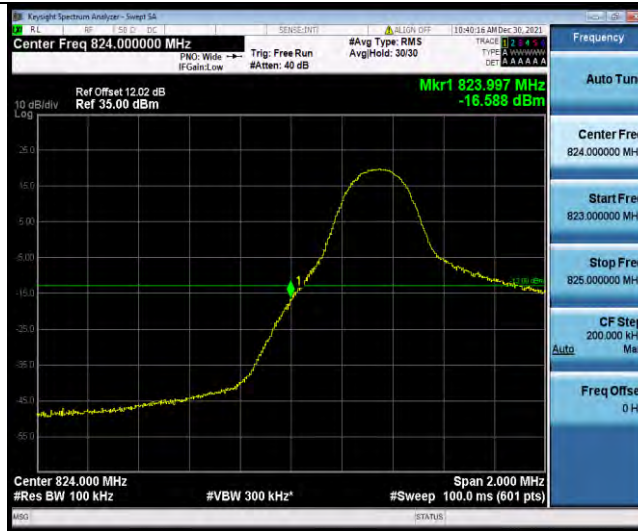

BUREAU VERITAS

Test Report No.: W7L-P21120037RF03

Band5-5MHz-16QAM-20425-25RB#0