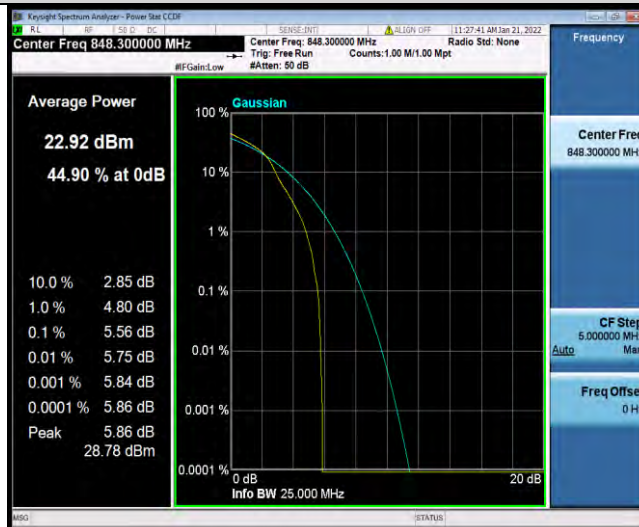

Band5-1.4MHz-64QAM-20407-6RB#0

Band5-1.4MHz-64QAM-20525-1RB#0

BUREAU VERITAS

Test Report No.: W7L-P21120037RF03

Band5-1.4MHz-64QAM-20525-6RB#0

Band5-1.4MHz-64QAM-20643-1RB#0

Band5-1.4MHz-64QAM-20643-6RB#0

BUREAU VERITAS