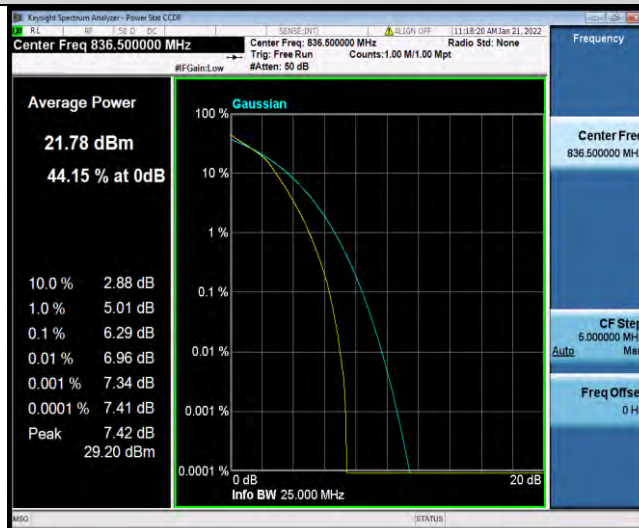

BUREAU VERITAS

Test Report No.: W7L-P21120037RF03

**BUREAU
VERITAS**

Test Report No.: W7L-P21120037RF03

26DB BANDWIDTH AND OCCUPIED BANDWIDTH

Test Result

Band	Bandwidth	Modulation	Channel	RB Configuration	Occupied Bandwidth (MHz)	26dB Bandwidth (MHz)	Verdict
Band5	1.4MHz	QPSK	20407	6RB#0	1.0896	1.229	PASS
Band5	1.4MHz	QPSK	20525	6RB#0	1.0908	1.225	PASS
Band5	1.4MHz	QPSK	20643	6RB#0	1.0896	1.239	PASS
Band5	1.4MHz	16QAM	20407	6RB#0	1.0915	1.242	PASS
Band5	1.4MHz	16QAM	20525	6RB#0	1.0924	1.242	PASS
Band5	1.4MHz	16QAM	20643	6RB#0	1.0912	1.239	PASS
Band5	3MHz	QPSK	20415	15RB#0	2.6941	2.969	PASS
Band5	3MHz	QPSK	20525	15RB#0	2.6977	2.960	PASS
Band5	3MHz	QPSK	20635	15RB#0	2.6995	2.954	PASS
Band5	3MHz	16QAM	20415	15RB#0	2.6934	2.964	PASS
Band5	3MHz	16QAM	20525	15RB#0	2.6977	3.008	PASS
Band5	3MHz	16QAM	20635	15RB#0	2.6959	2.961	PASS
Band5	5MHz	QPSK	20425	25RB#0	4.4929	4.863	PASS
Band5	5MHz	QPSK	20525	25RB#0	4.4931	4.887	PASS
Band5	5MHz	QPSK	20625	25RB#0	4.4960	4.881	PASS
Band5	5MHz	16QAM	20425	25RB#0	4.4866	4.858	PASS
Band5	5MHz	16QAM	20525	25RB#0	4.4988	4.916	PASS
Band5	5MHz	16QAM	20625	25RB#0	4.5036	4.881	PASS
Band5	10MHz	QPSK	20450	50RB#0	8.9822	9.595	PASS
Band5	10MHz	QPSK	20525	50RB#0	8.9857	9.578	PASS
Band5	10MHz	QPSK	20600	50RB#0	8.9811	9.557	PASS
Band5	10MHz	16QAM	20450	50RB#0	8.9641	9.581	PASS
Band5	10MHz	16QAM	20525	50RB#0	8.9759	9.622	PASS
Band5	10MHz	16QAM	20600	50RB#0	8.9802	9.555	PASS
Band5	1.4MHz	64QAM	20407	6RB#0	1.0894	1.239	PASS
Band5	1.4MHz	64QAM	20525	6RB#0	1.0890	1.226	PASS
Band5	1.4MHz	64QAM	20643	6RB#0	1.0903	1.237	PASS
Band5	3MHz	64QAM	20415	15RB#0	2.6974	2.984	PASS
Band5	3MHz	64QAM	20525	15RB#0	2.6927	2.961	PASS
Band5	3MHz	64QAM	20635	15RB#0	2.6927	2.957	PASS
Band5	5MHz	64QAM	20425	25RB#0	4.4958	4.877	PASS
Band5	5MHz	64QAM	20525	25RB#0	4.4950	4.902	PASS
Band5	5MHz	64QAM	20625	25RB#0	4.5080	4.894	PASS
Band5	10MHz	64QAM	20450	50RB#0	8.9612	9.546	PASS
Band5	10MHz	64QAM	20525	50RB#0	8.9788	9.557	PASS
Band5	10MHz	64QAM	20600	50RB#0	8.9944	9.575	PASS