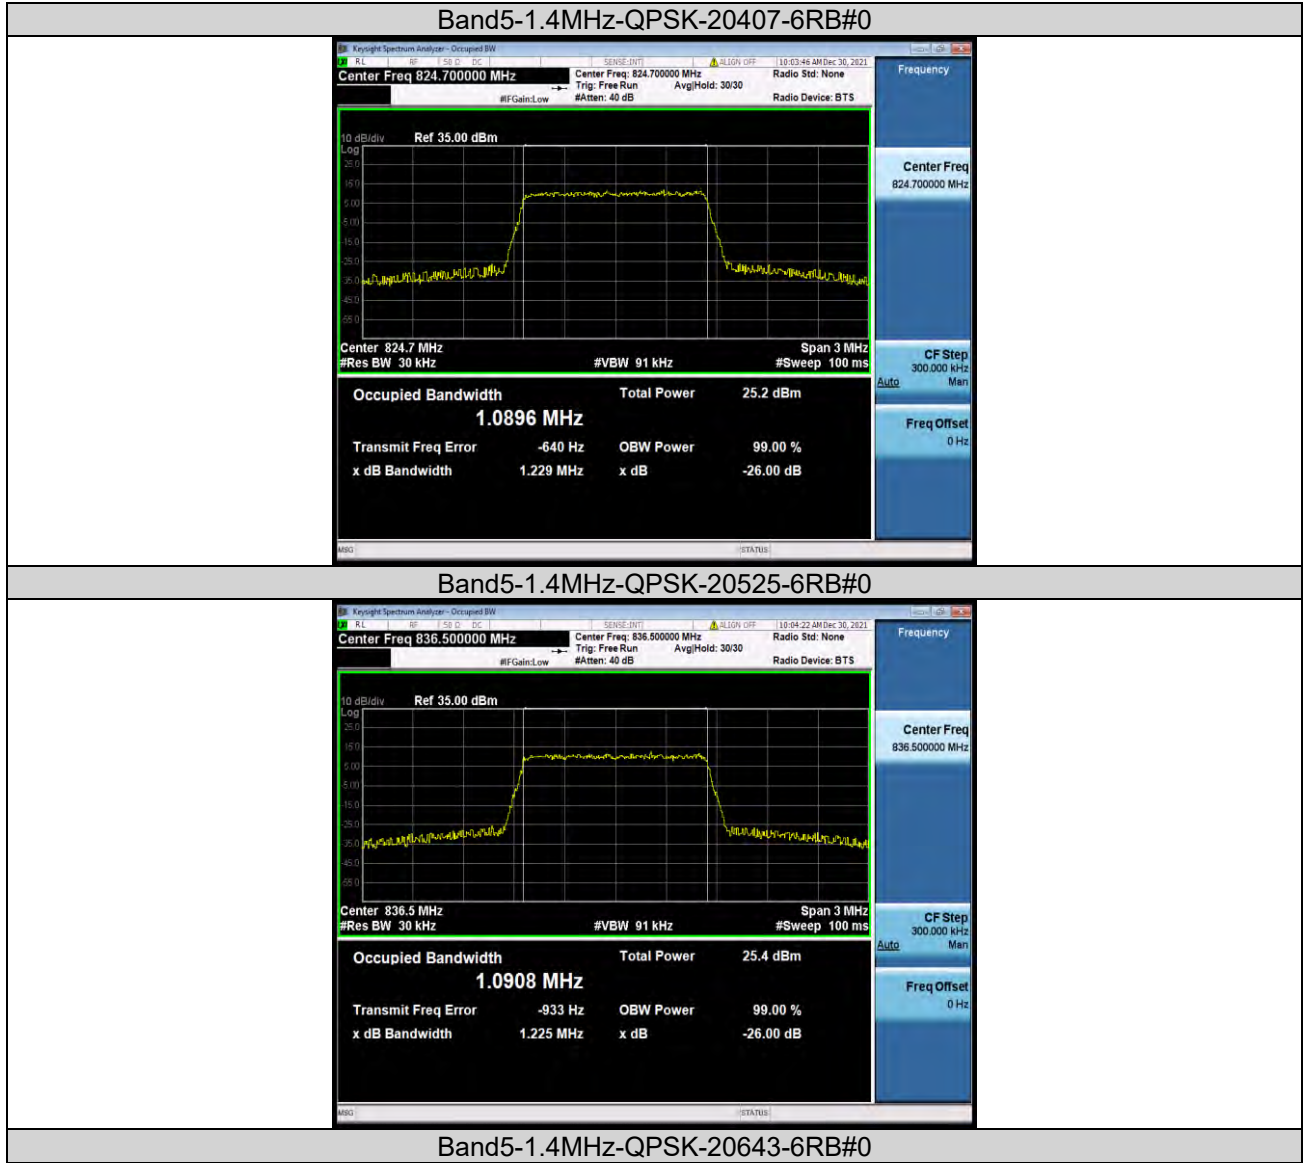

BUREAU VERITAS

Test Report No.: W7L-P21120037RF03

Test Graphs