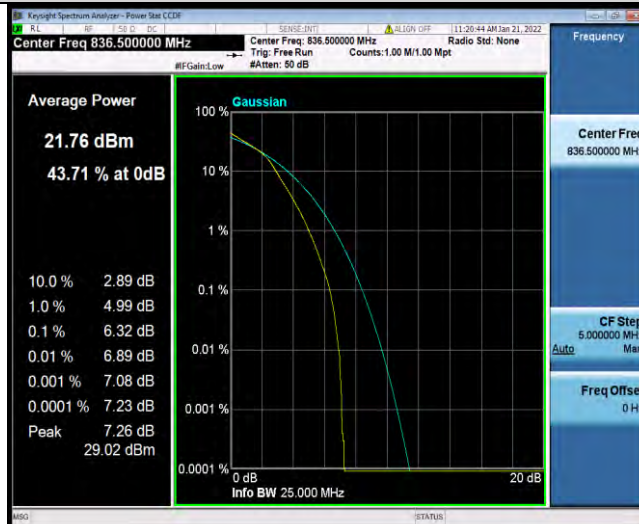

Test Report No.: W7L-P21120037RF03

Band5-3MHz-64QAM-20415-1RB#0

Band5-3MHz-64QAM-20415-15RB#0

Band5-3MHz-64QAM-20525-1RB#0

BUREAU VERITAS

Test Report No.: W7L-P21120037RF03

Band5-3MHz-64QAM-20525-15RB#0

Band5-3MHz-64QAM-20635-1RB#0