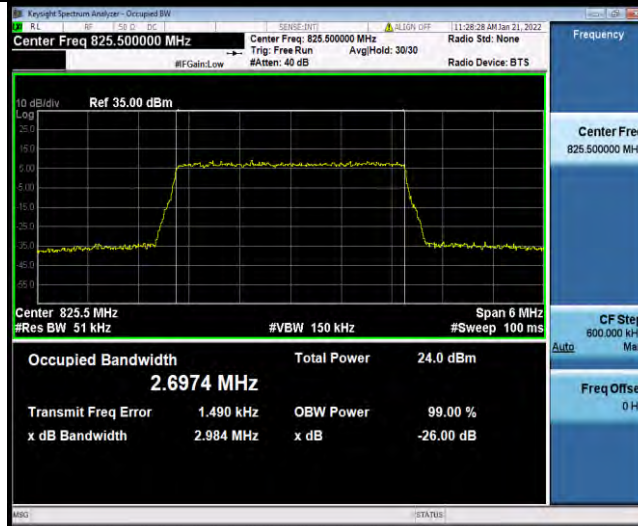

Band5-1.4MHz-64QAM-20407-6RB#0

Band5-1.4MHz-64QAM-20525-6RB#0

Band5-1.4MHz-64QAM-20643-6RB#0

BUREAU VERITAS

Test Report No.: W7L-P21120037RF03

Band5-3MHz-64QAM-20415-15RB#0

Band5-3MHz-64QAM-20525-15RB#0

Band5-3MHz-64QAM-20635-15RB#0