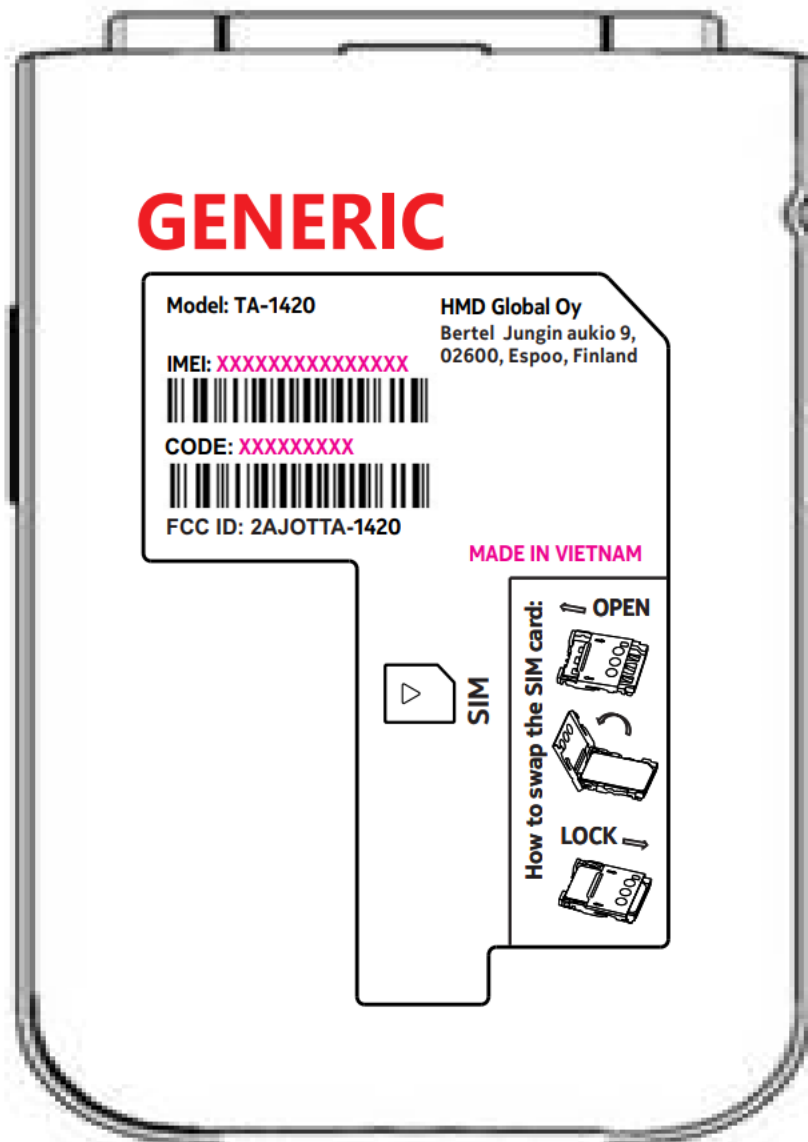

TA-1420 type label

GENERIC

Model: TA-1420

HMD Global Oy
Bertel Jungin aukio 9,
02600, Espoo, Finland

IMEI: XXXXXXXXXXXXXXXX

CODE: XXXXXXXXX

FCC ID: 2AJOTTA-1420

MADE IN VIETNAM

SIM

How to swap the SIM card:

OPEN

LOCK

TA-1420 label location, Product label is it under the battery