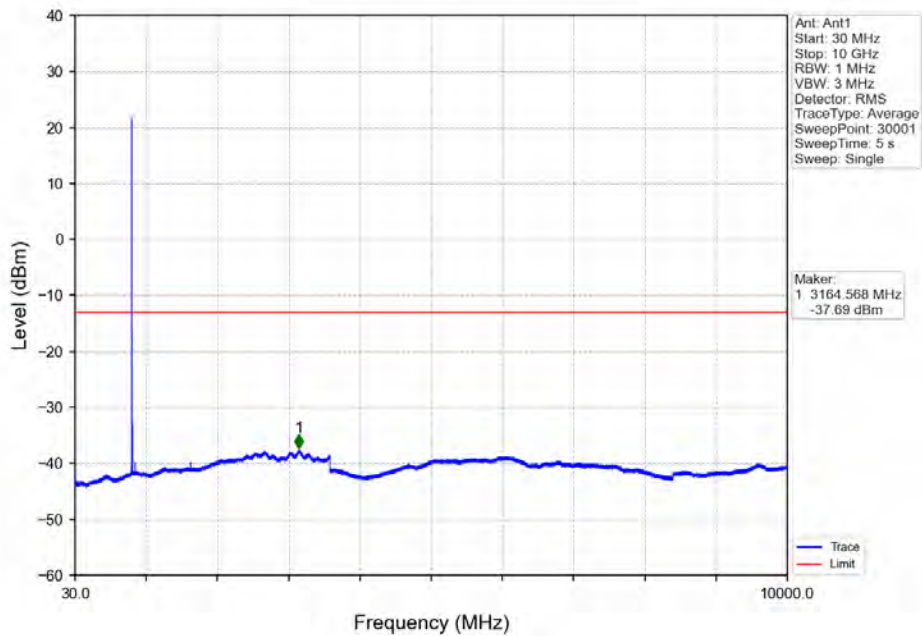

Band5 5MHz 64QAM LCH 826.5MHz RB 1 0 NTNV