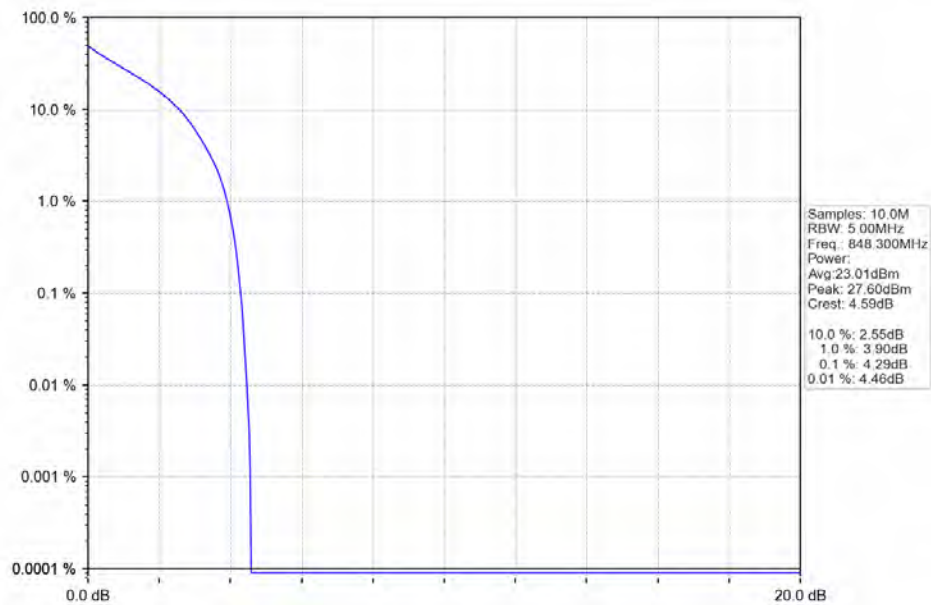

Test Graph

BUREAU
VERITAS

Test Report No.: W7L-P21100018-2RF04

Band5_1.4MHz_QPSK_HCH_848.3MHz_RB_6_0_NTNV

Band5_1.4MHz_16QAM_LCH_824.7MHz_RB_6_0_NTNV

BUREAU
VERITAS

Test Report No.: W7L-P21100018-2RF04

Band5 1.4MHz 16QAM MCH 836.5MHz RB 6 0 NTV