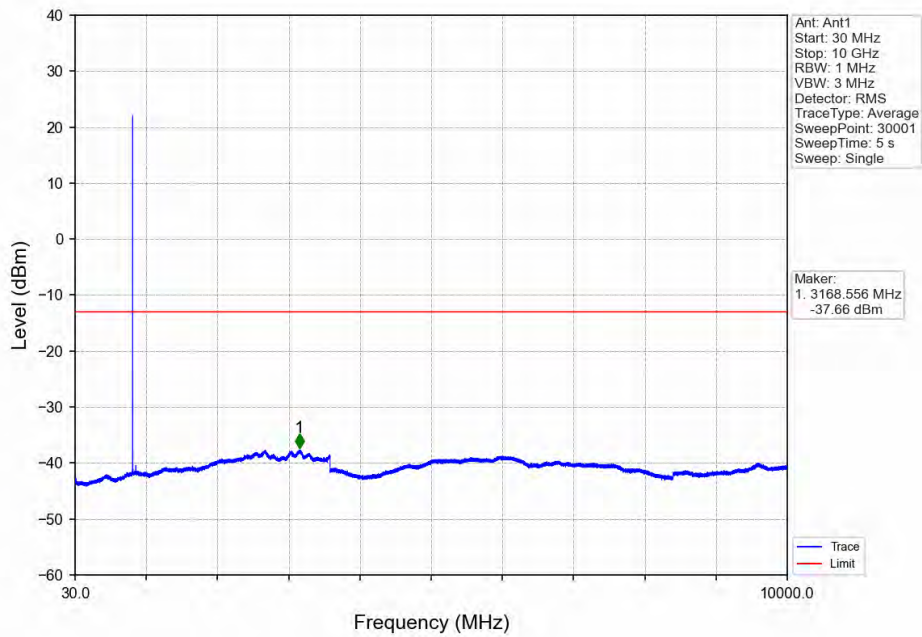

Band5_1.4MHz_16QAM_LCH_824.7MHz_RB_1_0_NTNV

Band5_1.4MHz_16QAM_LCH_824.7MHz_RB_6_0_NTNV

BUREAU
VERITAS

Test Report No.: W7L-P21100018-2RF04

Band5 1.4MHz 16QAM MCH 836.5MHz RB 1 0 NTV

Band5 1.4MHz 16QAM HCH 848.3MHz RB 1 0 NTV