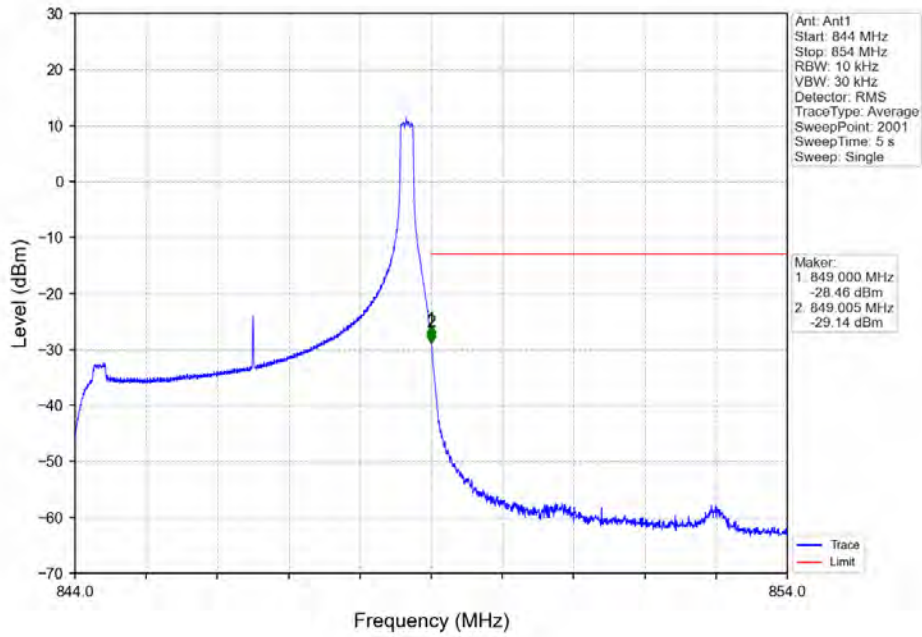

Band5_5MHz_16QAM_MCH_836.5MHz_RB_1_0_NTNV

Band5_5MHz_16QAM_HCH_846.5MHz_RB_1_0_NTNV

BUREAU VERITAS

Test Report No.: W7L-P21100018-2RF04

Band5_5MHz_16QAM_HCH_846.5MHz_RB_1_24_NTNV

Band5_5MHz_16QAM_HCH_846.5MHz_RB_25_0_NTNV