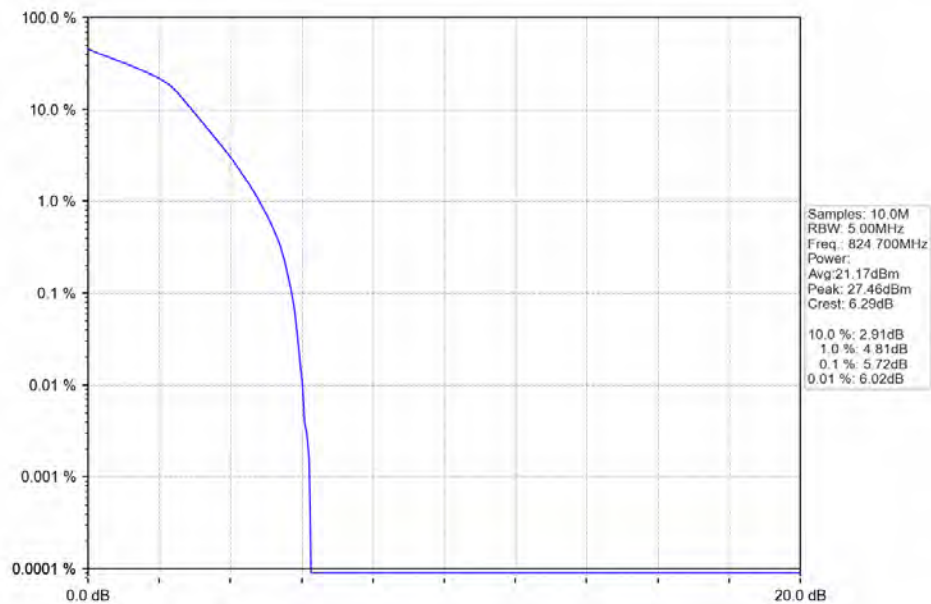

Test Graph

BUREAU
VERITAS

Test Report No.: W7L-P21100018-2RF04

Band5_1.4MHz_QPSK_HCH_848.3MHz_RB_6_0_NTNV

Band5_1.4MHz_16QAM_LCH_824.7MHz_RB_6_0_NTNV

BUREAU
VERITAS

Test Report No.: W7L-P21100018-2RF04

Band5 1.4MHz 16QAM MCH 836.5MHz RB 6 0 NTV