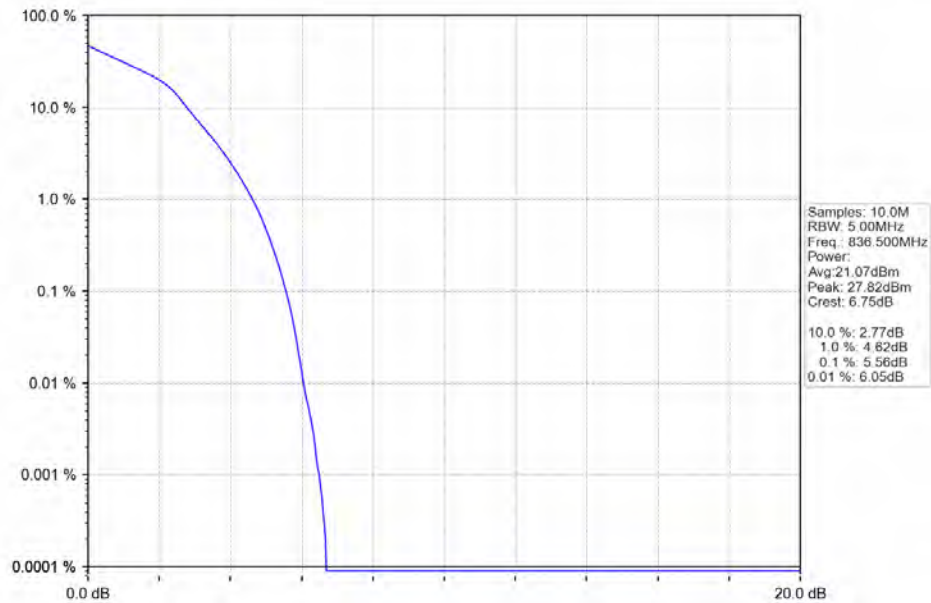

Test Graph

BUREAU
VERITAS

Test Report No.: W7L-P21100018-2RF04

Band5_5MHz_QPSK_HCH_846.5MHz_RB_25_0_NTNV

Band5_5MHz_16QAM_LCH_826.5MHz_RB_25_0_NTNV

BUREAU
VERITAS

Test Report No.: W7L-P21100018-2RF04

Band5_5MHz_16QAM_MCH_836.5MHz_RB_25_0_NTNV