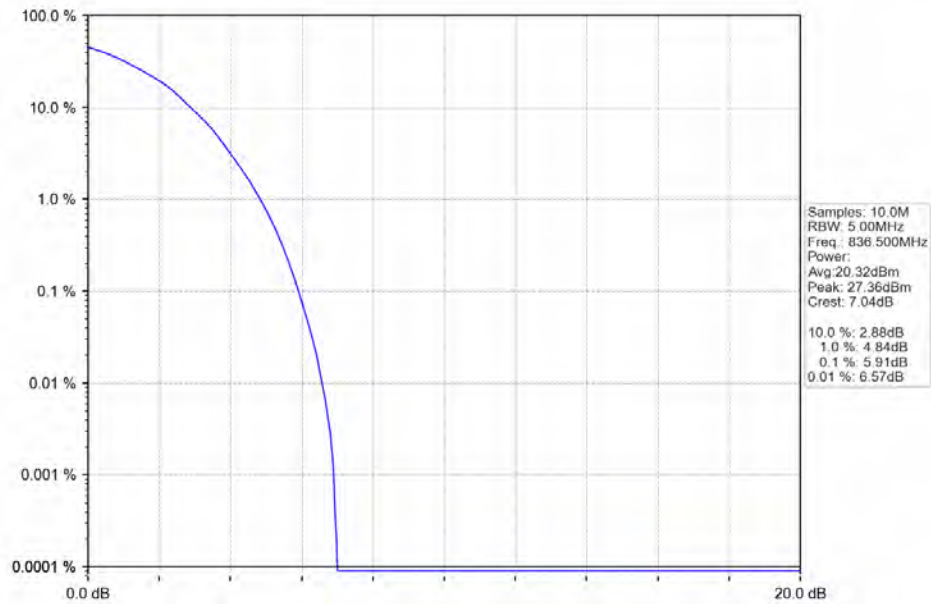

Band5_5MHz_64QAM_MCH_836.5MHz_RB_25_0_NTNV