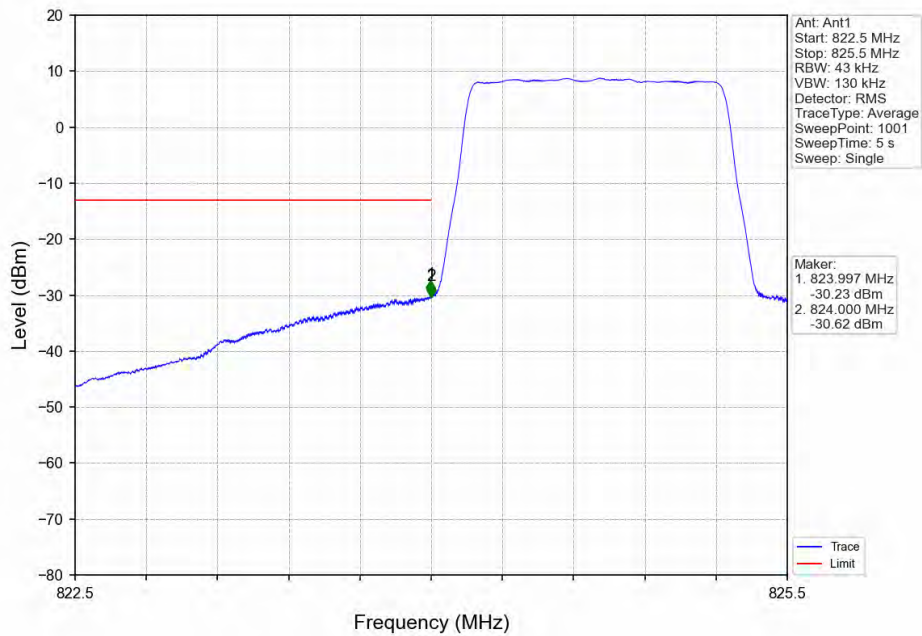

Band5_1.4MHz_16QAM_LCH_824.7MHz_RB_6_0_NTNV