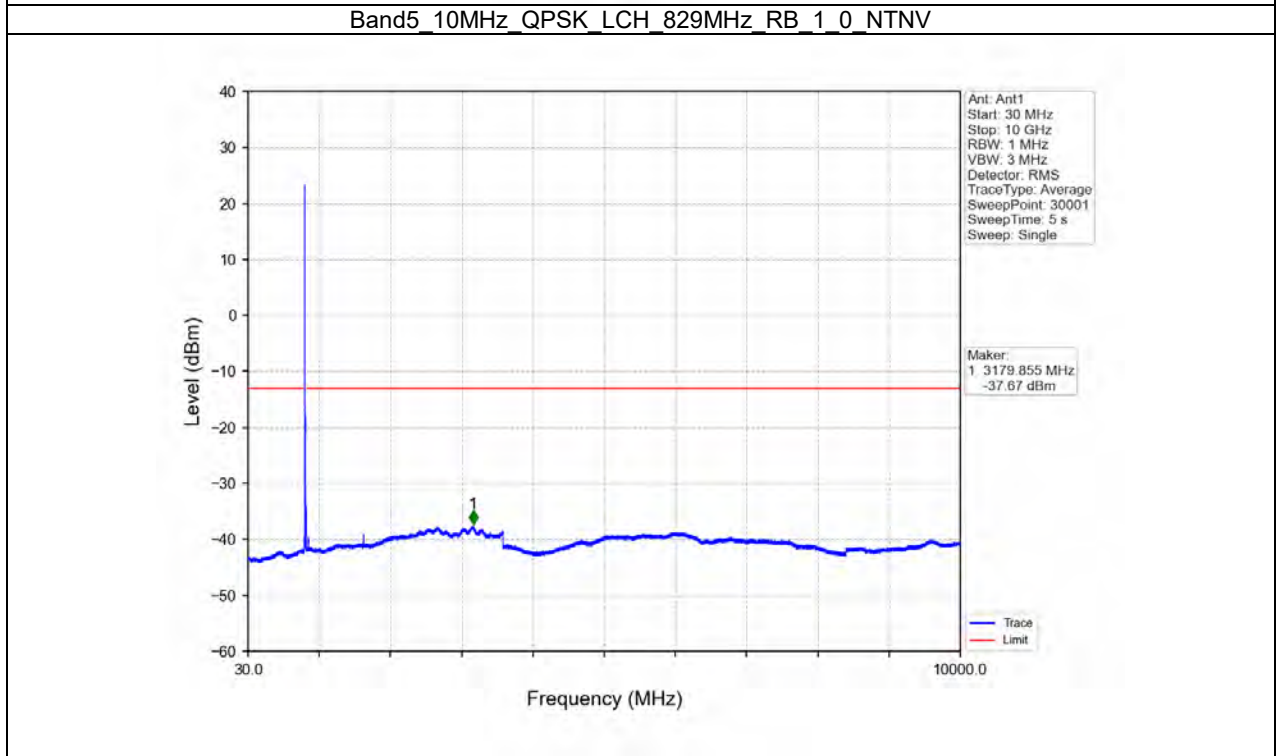

B5_10MHz Test Result

Band: 5 / Bandwidth: 10MHz / NTN						
Modulation	Frequency (MHz)	RB Allocation		Spurious Emission		Verdict
		Size	Offset	Result	Limit	
QPSK	829	1	0	Refer To Test Graph		Pass
		50	0	Refer To Test Graph		Pass
	836.5	1	0	Refer To Test Graph		Pass
		1	0	Refer To Test Graph		Pass
			49	Refer To Test Graph		Pass
		50	0	Refer To Test Graph		Pass
16QAM	829	1	0	Refer To Test Graph		Pass
		50	0	Refer To Test Graph		Pass
	836.5	1	0	Refer To Test Graph		Pass
		1	0	Refer To Test Graph		Pass
			49	Refer To Test Graph		Pass
		50	0	Refer To Test Graph		Pass
64QAM	829	1	0	Refer To Test Graph		Pass
		50	0	Refer To Test Graph		Pass
	836.5	1	0	Refer To Test Graph		Pass
		1	0	Refer To Test Graph		Pass
			49	Refer To Test Graph		Pass
		50	0	Refer To Test Graph		Pass

Test Graph