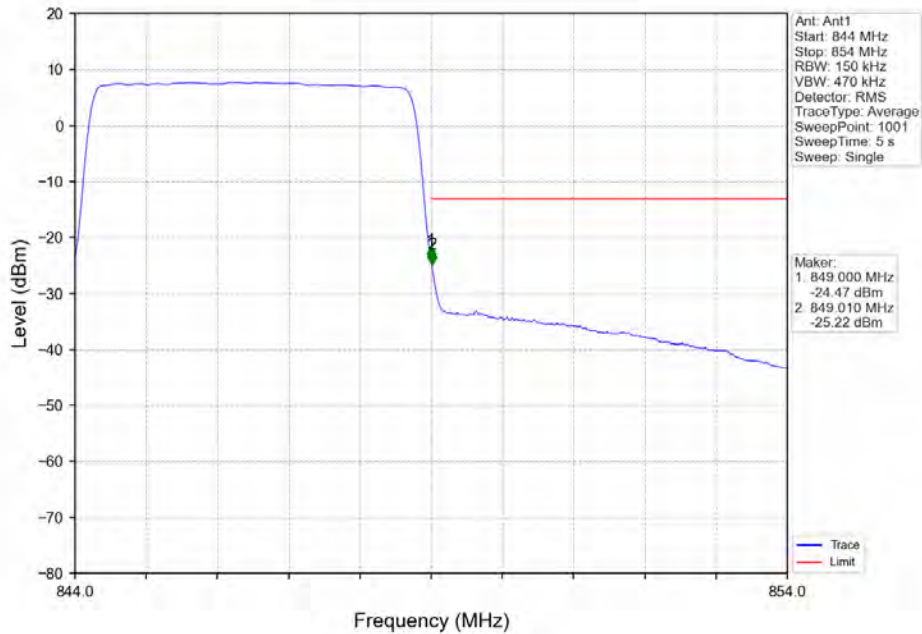

Band5_5MHz_16QAM_MCH_836.5MHz_RB_1_0_NTNV

Band5_5MHz_16QAM_HCH_846.5MHz_RB_1_0_NTNV

BUREAU VERITAS

Test Report No.: W7L-P21100018-2RF04

Band5_5MHz_16QAM_HCH_846.5MHz_RB_1_24_NTNV

Band5_5MHz_16QAM_HCH_846.5MHz_RB_25_0_NTNV