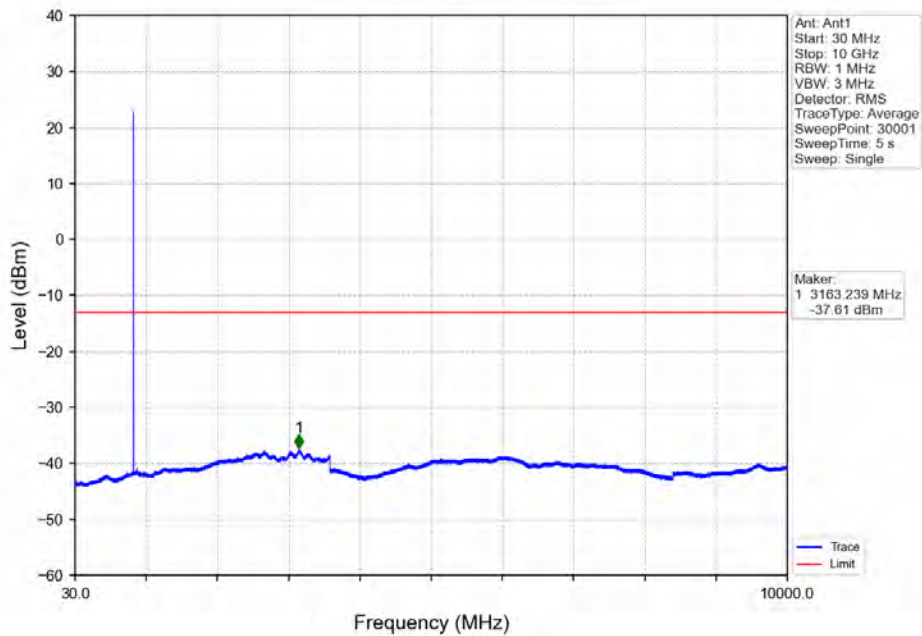

Band5_1.4MHz_16QAM_LCH_824.7MHz_RB_1_0_NTNV

Band5_1.4MHz_16QAM_LCH_824.7MHz_RB_6_0_NTNV

BUREAU
VERITAS

Test Report No.: W7L-P21100018-2RF04

Band5 1.4MHz 16QAM MCH 836.5MHz RB 1 0 NTV

Band5 1.4MHz 16QAM HCH 848.3MHz RB 1 0 NTV