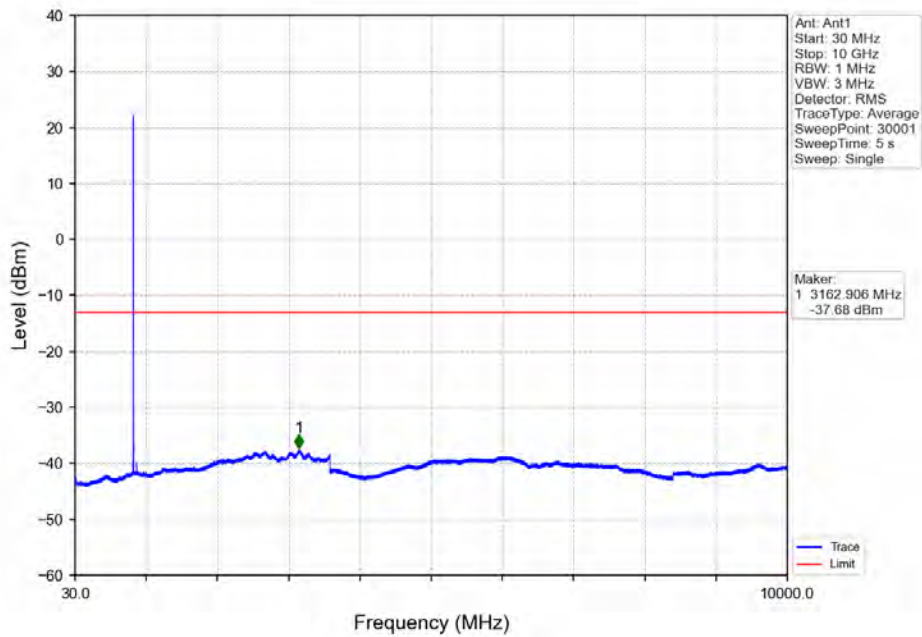

BUREAU VERITAS

Test Report No.: W7L-P21100018-2RF04

Band5_3MHz_64QAM_HCH_847.5MHz_RB_1_0_NTNV