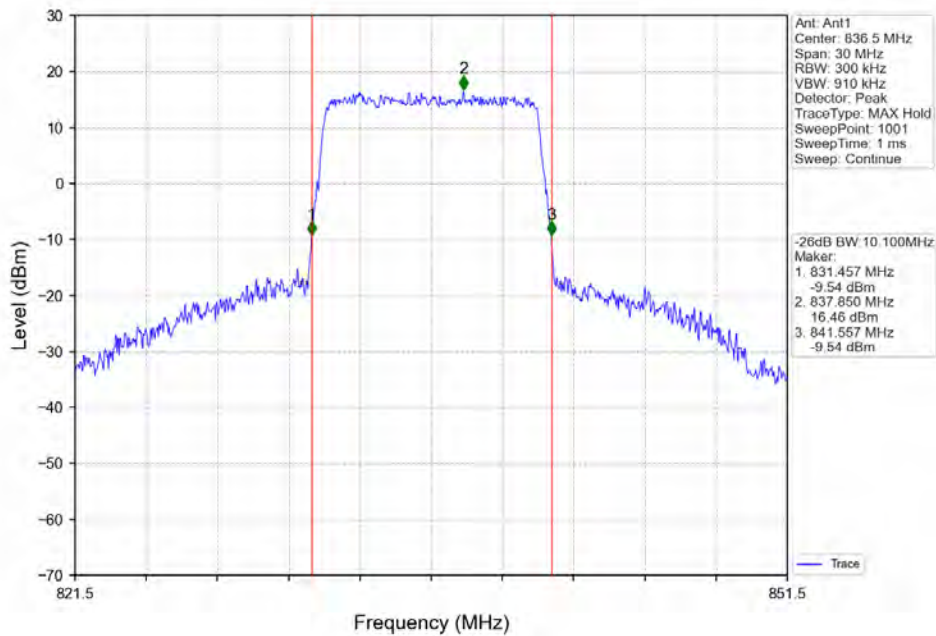

Band5_10MHz_16QAM_MCH_836.5MHz_RB_50_0_NTNV