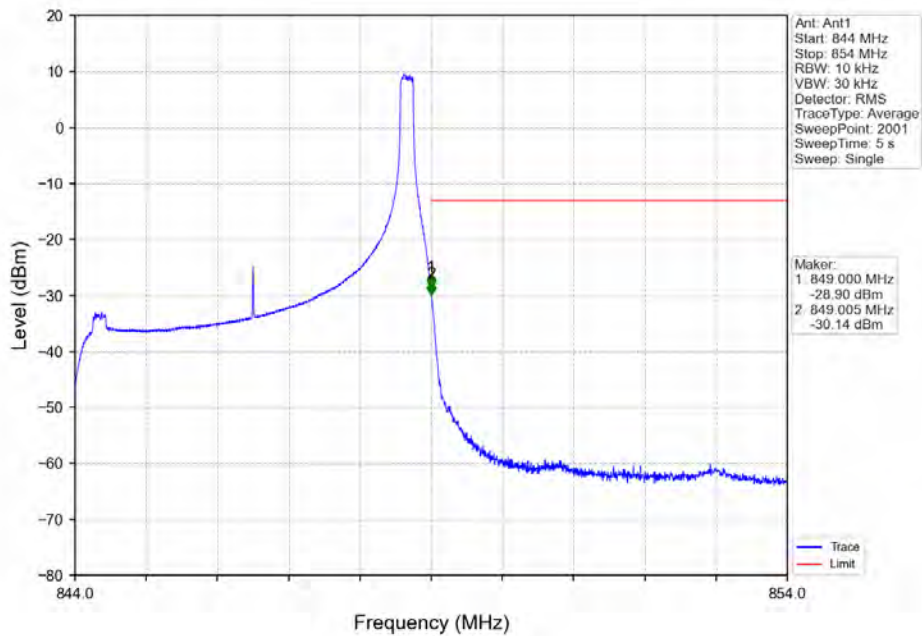

Band5_5MHz_64QAM_HCH_846.5MHz_RB_1_24_NTNV