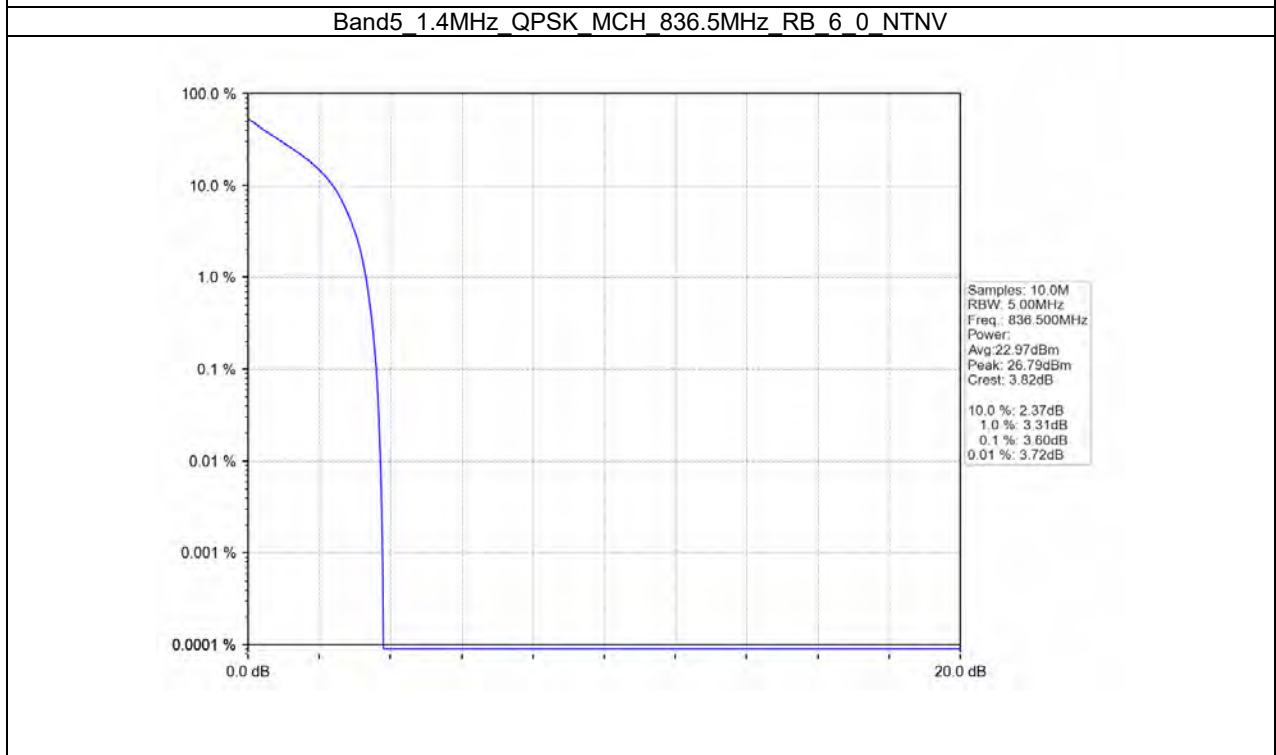

Peak-Average Ratio B5_1.4MHz Test Result

Band: 5 / Bandwidth: 1.4MHz / NTNv						
Modulation	Frequency (MHz)	RB Allocation		Peak-Average Ratio (dB)		Verdict
		Size	Offset	Result	Limit	
QPSK	824.7	6	0	4.35	<=13	Pass
	836.5	6	0	3.60	<=13	Pass
	848.3	6	0	4.29	<=13	Pass
16QAM	824.7	6	0	5.72	<=13	Pass
	836.5	6	0	5.03	<=13	Pass
	848.3	6	0	5.71	<=13	Pass
64QAM	824.7	6	0	6.06	<=13	Pass
	836.5	6	0	5.78	<=13	Pass
	848.3	6	0	6.28	<=13	Pass

Test Graph