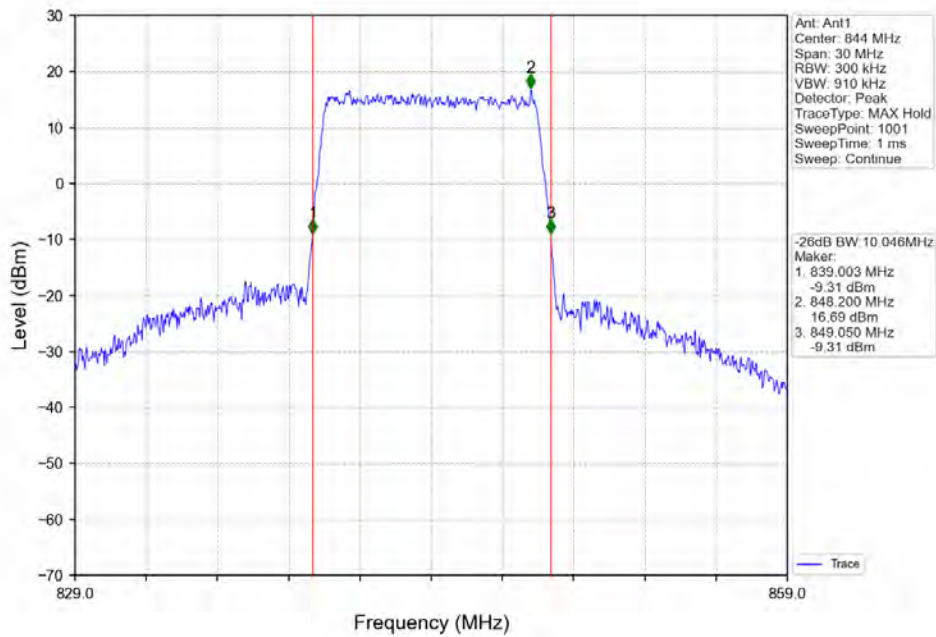

Band5_10MHz_16QAM_MCH_836.5MHz_RB_50_0_NTNV

BUREAU
VERITAS

Test Report No.: W7L-P21100018-2RF04

Band5_10MHz_16QAM_HCH_844MHz_RB_50_0_NTNV

Band5_10MHz_64QAM_LCH_829MHz_RB_50_0_NTNV

BUREAU
VERITAS

Test Report No.: W7L-P21100018-2RF04