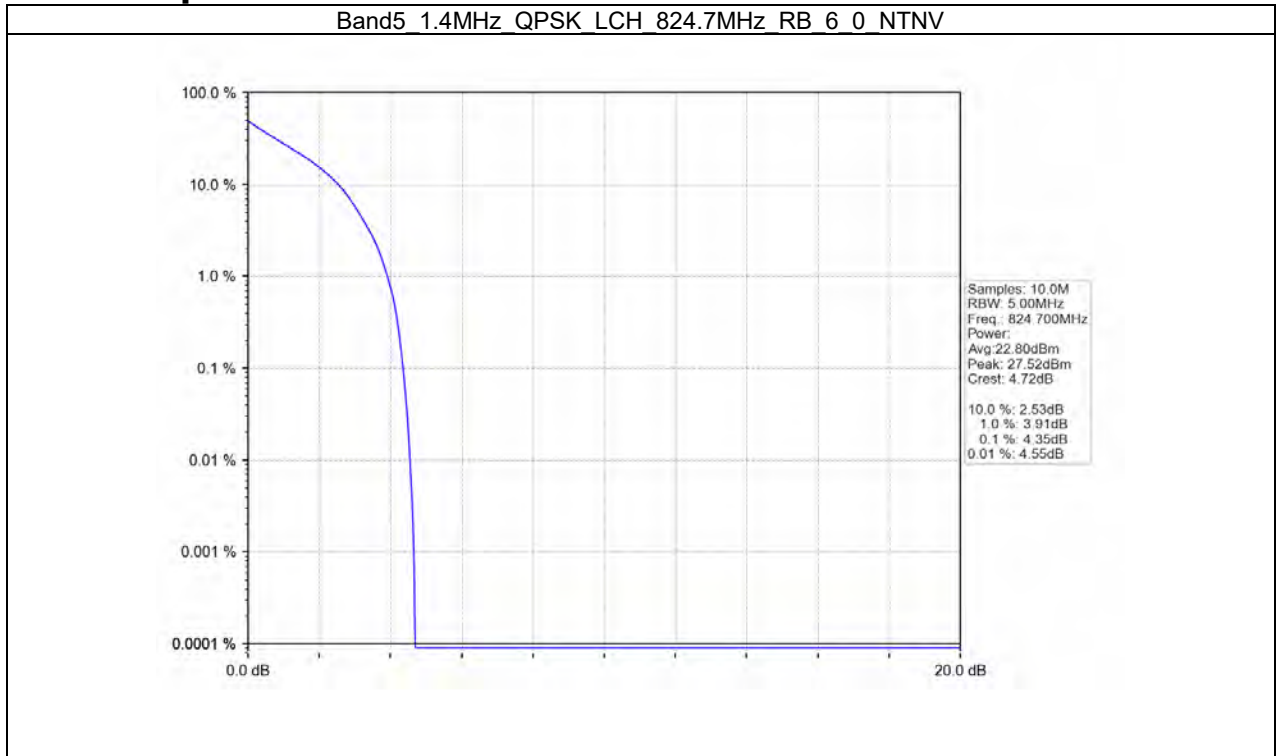

Peak-Average Ratio B5_1.4MHz Test Result

Band: 5 / Bandwidth: 1.4MHz / NTNv						
Modulation	Frequency (MHz)	RB Allocation		Peak-Average Ratio (dB)		Verdict
		Size	Offset	Result	Limit	
QPSK	824.7	6	0	4.35	<=13	Pass
	836.5	6	0	3.60	<=13	Pass
	848.3	6	0	4.29	<=13	Pass
16QAM	824.7	6	0	5.72	<=13	Pass
	836.5	6	0	5.03	<=13	Pass
	848.3	6	0	5.71	<=13	Pass
64QAM	824.7	6	0	6.06	<=13	Pass
	836.5	6	0	5.78	<=13	Pass
	848.3	6	0	6.28	<=13	Pass

Test Graph