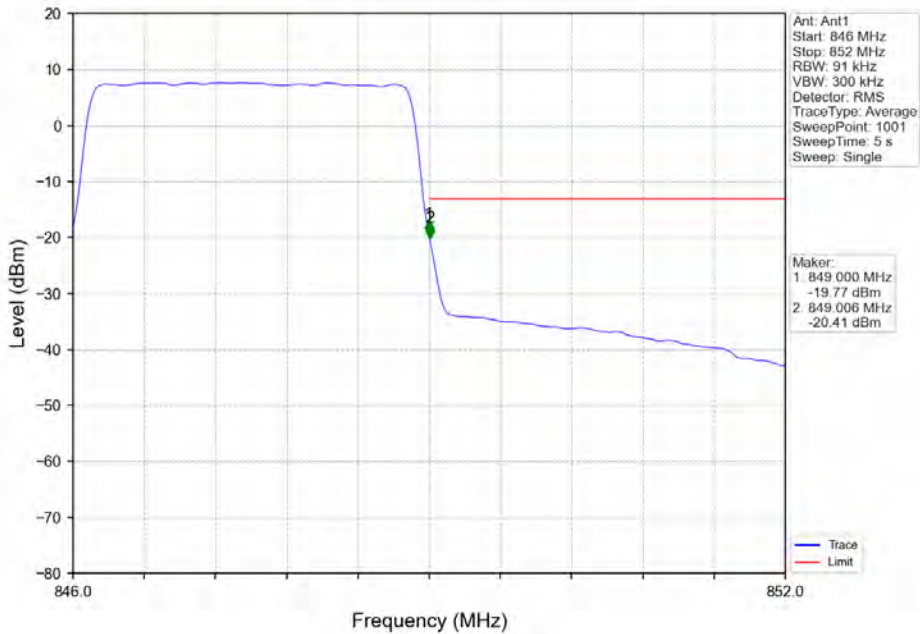

Band5_3MHz_16QAM_HCH_847.5MHz_RB_15_0_NTNV