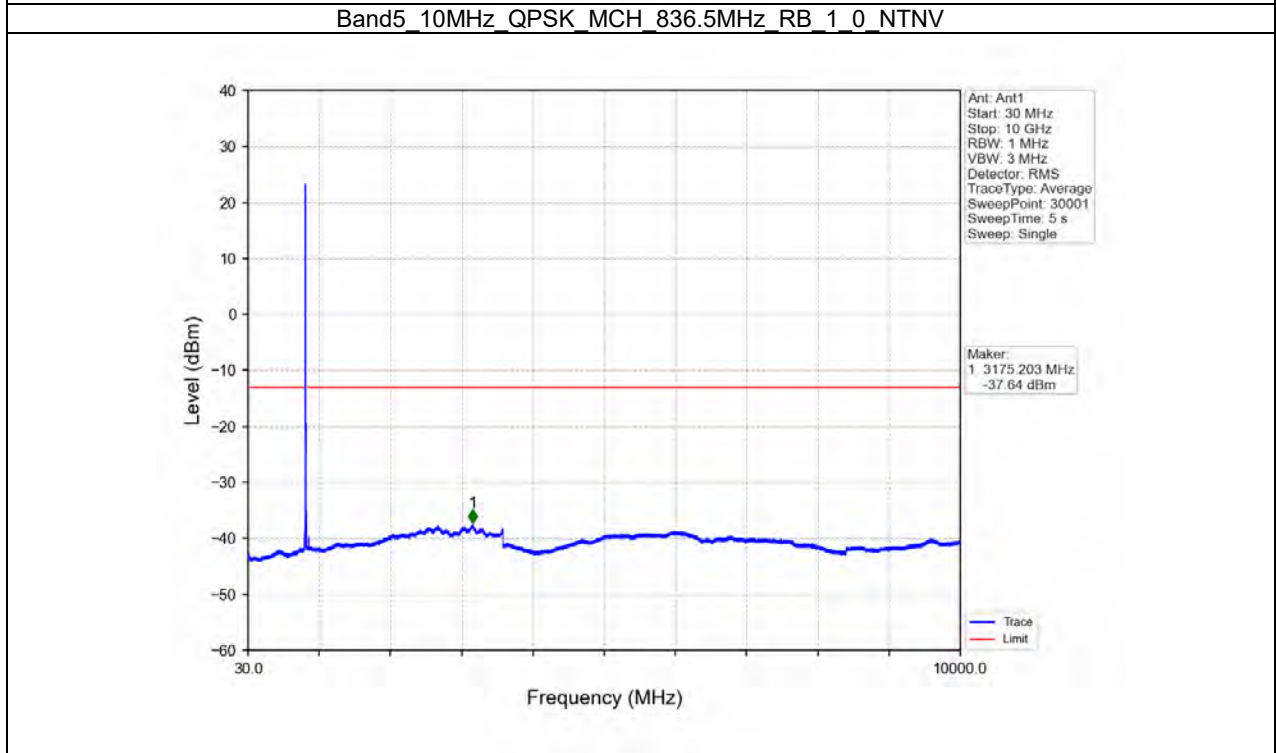

BUREAU
VERITAS

Test Report No.: W7L-P21100018-2RF04