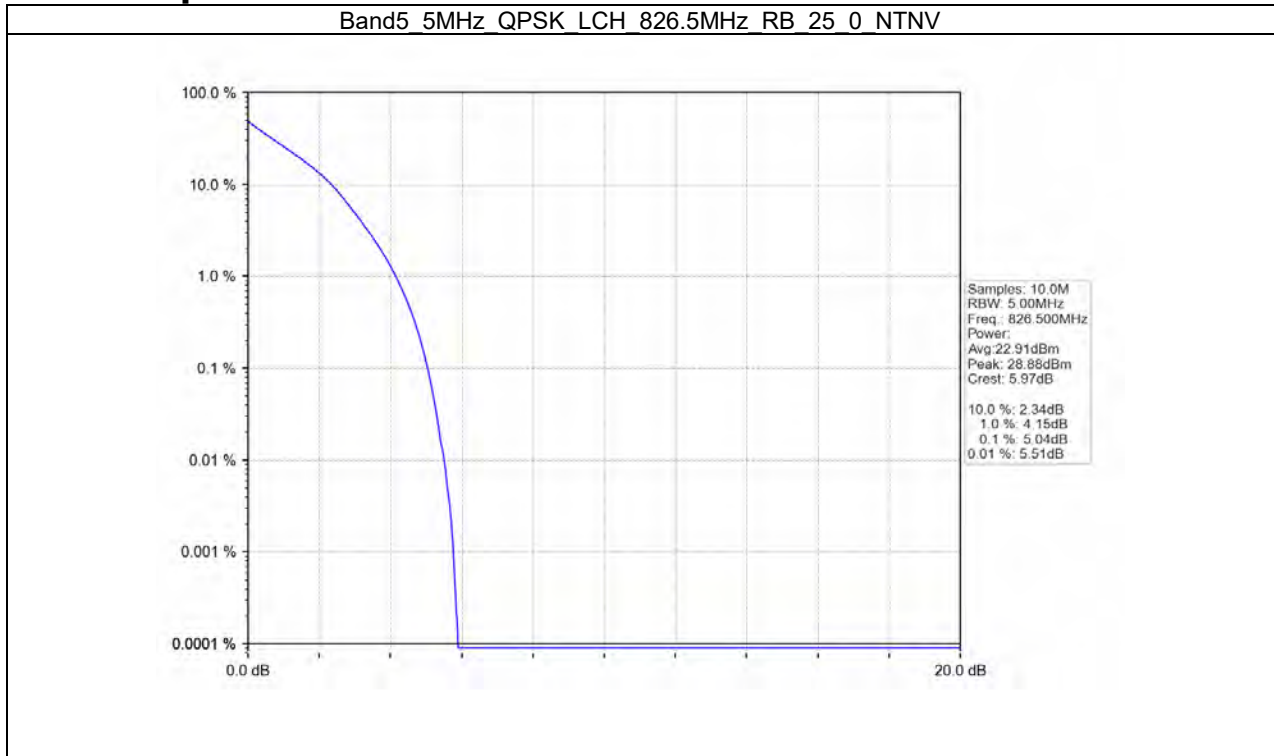

B5_5MHz Test Result

Band: 5 / Bandwidth: 5MHz / NTNV						
Modulation	Frequency (MHz)	RB Allocation		Peak-Average Ratio (dB)		Verdict
		Size	Offset	Result	Limit	
QPSK	826.5	25	0	5.04	<=13	Pass
	836.5	25	0	4.37	<=13	Pass
	846.5	25	0	4.81	<=13	Pass
16QAM	826.5	25	0	6.04	<=13	Pass
	836.5	25	0	5.56	<=13	Pass
	846.5	25	0	5.99	<=13	Pass
64QAM	826.5	25	0	6.29	<=13	Pass
	836.5	25	0	5.91	<=13	Pass
	846.5	25	0	6.30	<=13	Pass

Test Graph