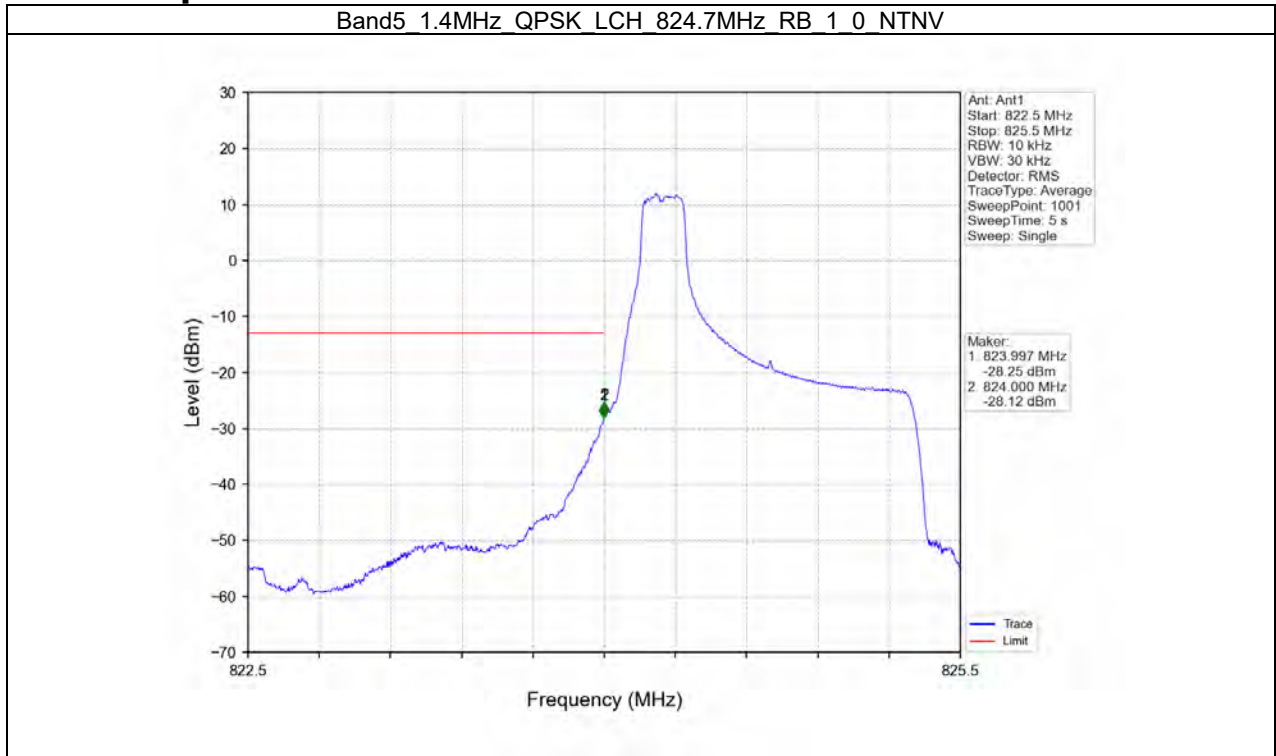

Spurious Emission B5_1.4MHz Test Result

Band: 5 / Bandwidth: 1.4MHz / NTNv						
Modulation	Frequency (MHz)	RB Allocation		Spurious Emission		Verdict
		Size	Offset	Result	Limit	
QPSK	824.7	1	0	Refer To Test Graph		Pass
		6	0	Refer To Test Graph		Pass
	836.5	1	0	Refer To Test Graph		Pass
		1	0	Refer To Test Graph		Pass
			5	Refer To Test Graph		Pass
		6	0	Refer To Test Graph		Pass
16QAM	824.7	1	0	Refer To Test Graph		Pass
		6	0	Refer To Test Graph		Pass
	836.5	1	0	Refer To Test Graph		Pass
		1	0	Refer To Test Graph		Pass
			5	Refer To Test Graph		Pass
		6	0	Refer To Test Graph		Pass
64QAM	824.7	1	0	Refer To Test Graph		Pass
		6	0	Refer To Test Graph		Pass
	836.5	1	0	Refer To Test Graph		Pass
		1	0	Refer To Test Graph		Pass
			5	Refer To Test Graph		Pass
		6	0	Refer To Test Graph		Pass

Test Graph