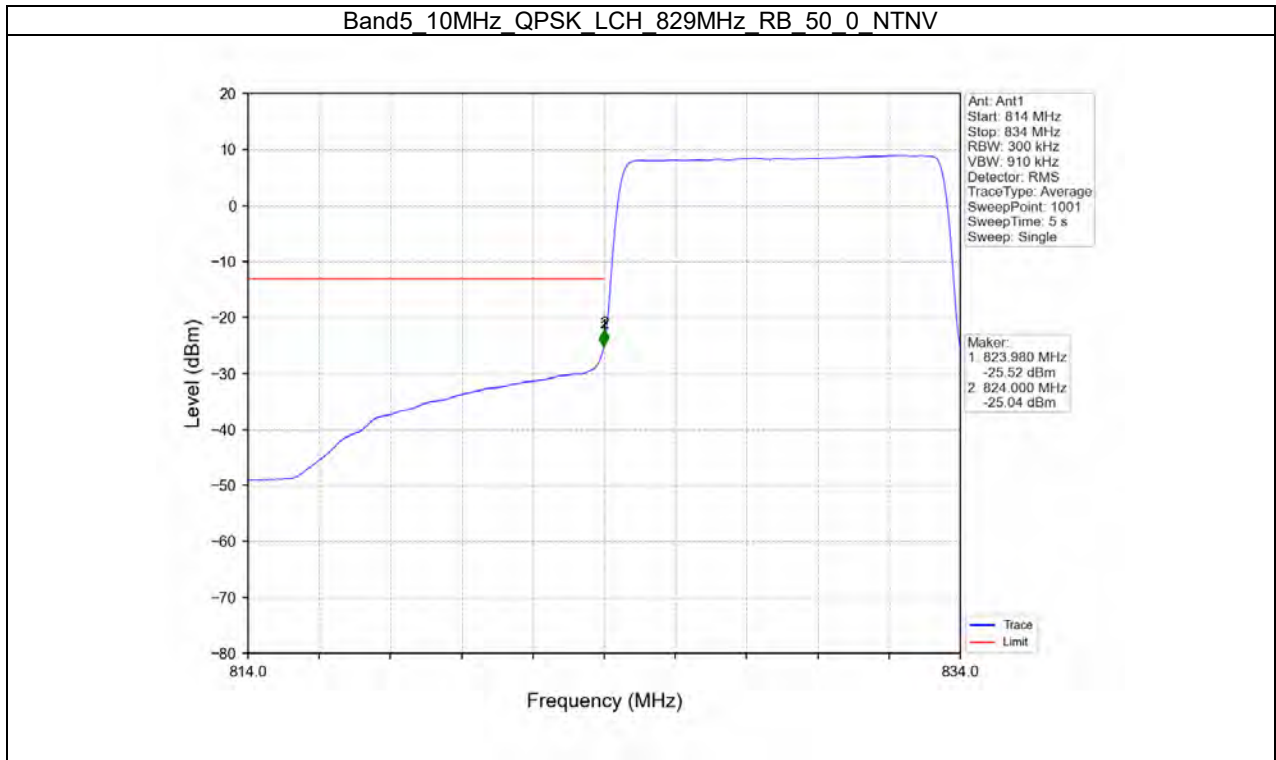

BUREAU
VERITAS

Test Report No.: W7L-P21100018-2RF04