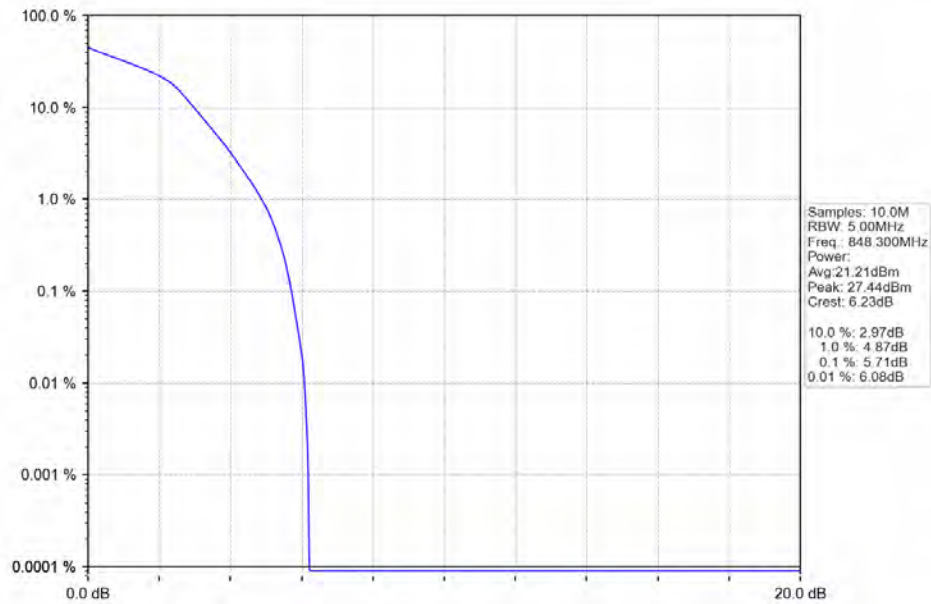

Band5 1.4MHz 16QAM HCH 848.3MHz RB 6 0 NTV