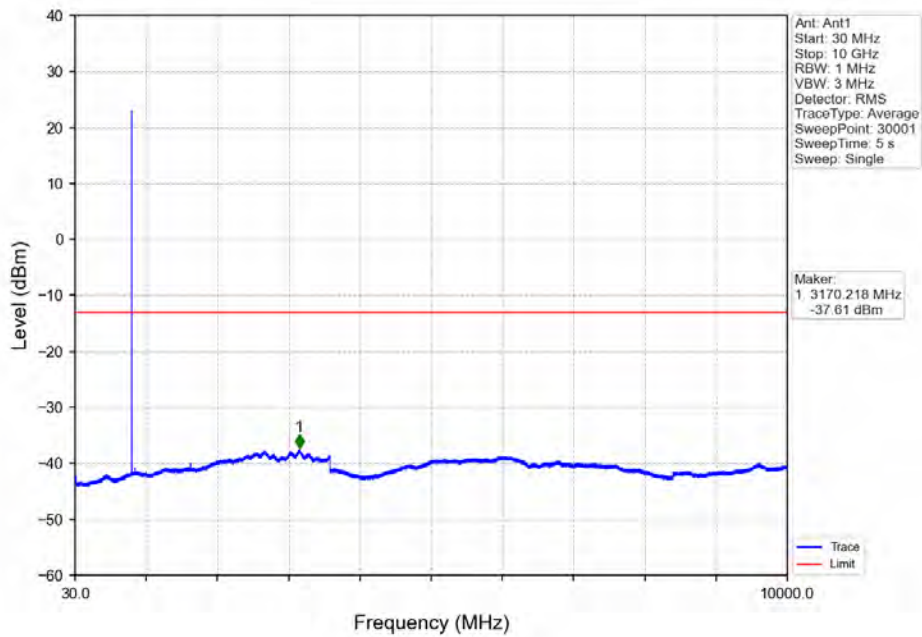

BUREAU VERITAS

Test Report No.: W7L-P21100018-2RF04

Band5_1.4MHz_16QAM_LCH_824.7MHz_RB_1_0_NTNV