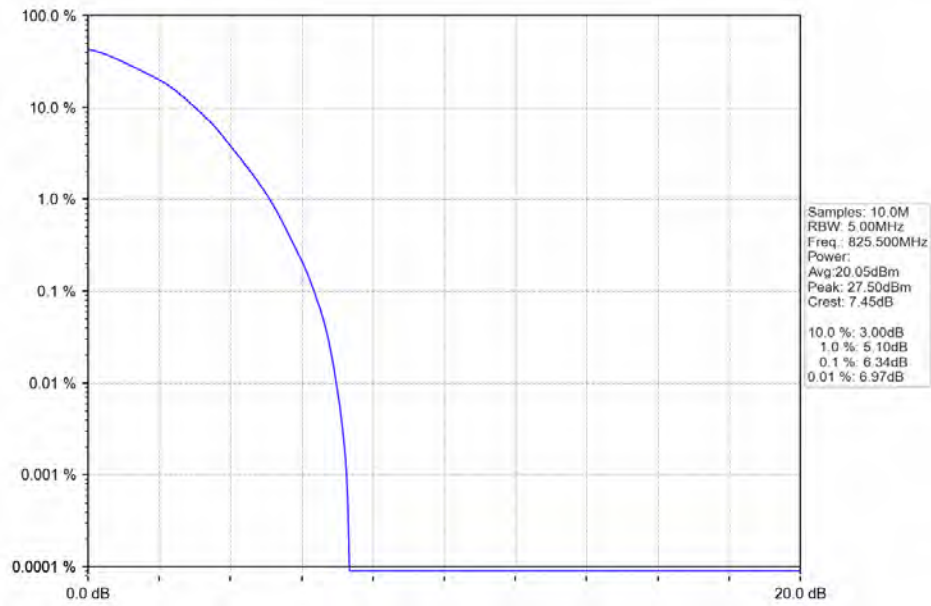

Test Graph

BUREAU
VERITAS

Test Report No.: W7L-P21100018-2RF04

Band5_3MHz_QPSK_HCH_847.5MHz_RB_15_0_NTNV

Band5_3MHz_16QAM_LCH_825.5MHz_RB_15_0_NTNV

BUREAU
VERITAS

Test Report No.: W7L-P21100018-2RF04

Band5_3MHz_64QAM_LCH_825.5MHz_RB_15_0_NTNV