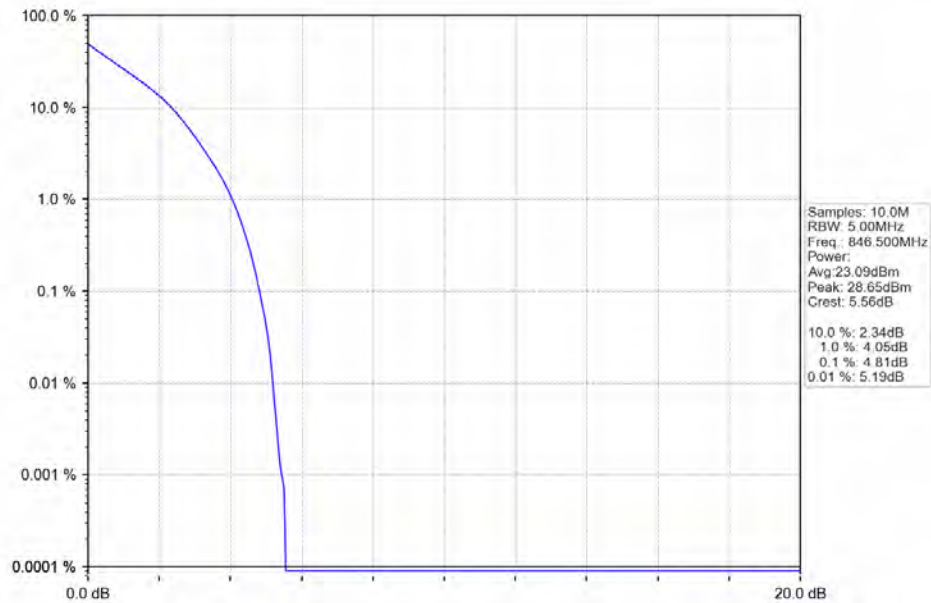

Test Graph

BUREAU
VERITAS

Test Report No.: W7L-P21100018-2RF04

Band5_5MHz_QPSK_HCH_846.5MHz_RB_25_0_NTNV

Band5_5MHz_16QAM_LCH_826.5MHz_RB_25_0_NTNV

BUREAU
VERITAS

Test Report No.: W7L-P21100018-2RF04

Band5_5MHz_16QAM_MCH_836.5MHz_RB_25_0_NTNV