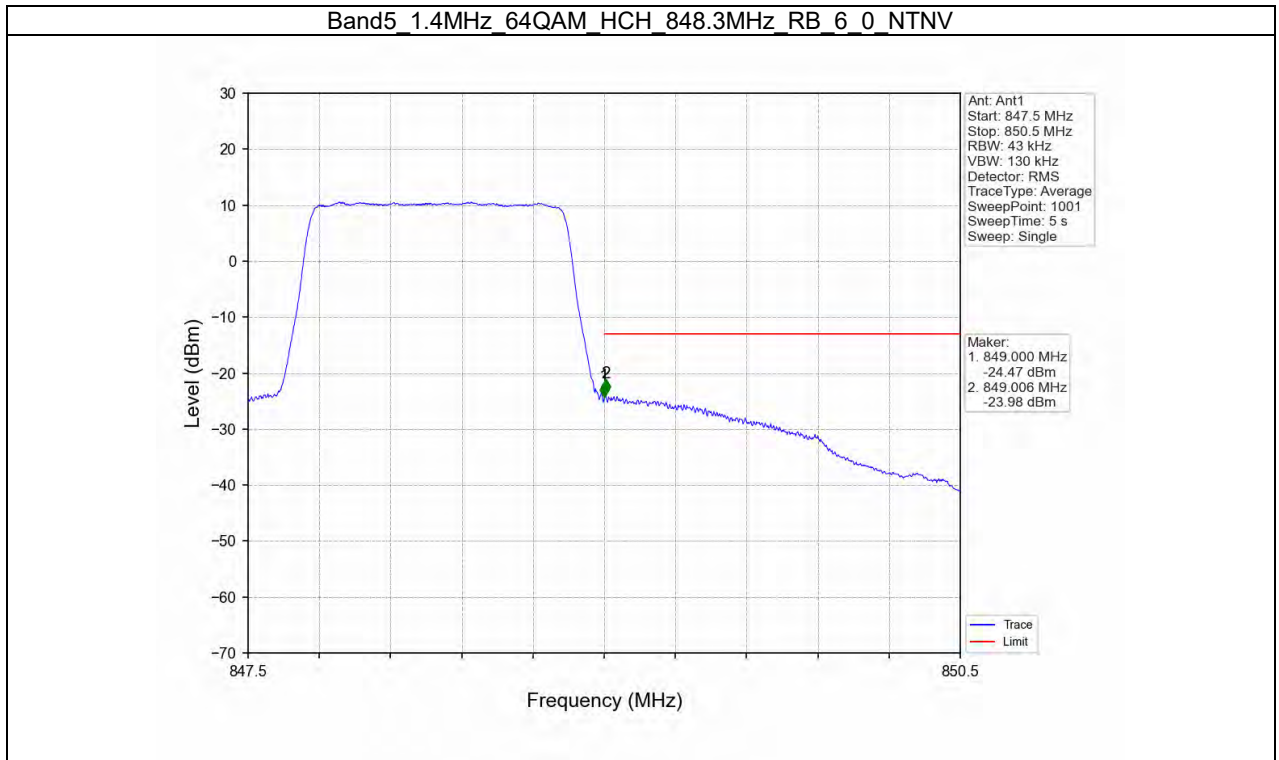

Band5 1.4MHz 64QAM HCH 848.3MHz RB 1 0 NTV

Band5 1.4MHz 64QAM HCH 848.3MHz RB 1 5 NTV

BUREAU
VERITAS

Test Report No.: W7L-P21100018-2RF04

B5_3MHz Test Result

Band: 5 / Bandwidth: 3MHz / NTNV						
Modulation	Frequency (MHz)	RB Allocation		Spurious Emission		Verdict
		Size	Offset	Result	Limit	
QPSK	825.5	1	0	Refer To Test Graph		Pass
		15	0	Refer To Test Graph		Pass
	847.5	1	0	Refer To Test Graph		Pass
			14	Refer To Test Graph		Pass
		15	0	Refer To Test Graph		Pass
			0	Refer To Test Graph		Pass
16QAM	825.5	1	0	Refer To Test Graph		Pass
		15	0	Refer To Test Graph		Pass
	847.5	1	0	Refer To Test Graph		Pass
			14	Refer To Test Graph		Pass
		15	0	Refer To Test Graph		Pass
			0	Refer To Test Graph		Pass
64QAM	825.5	1	0	Refer To Test Graph		Pass
		15	0	Refer To Test Graph		Pass
	847.5	1	0	Refer To Test Graph		Pass
			14	Refer To Test Graph		Pass
		15	0	Refer To Test Graph		Pass
			0	Refer To Test Graph		Pass