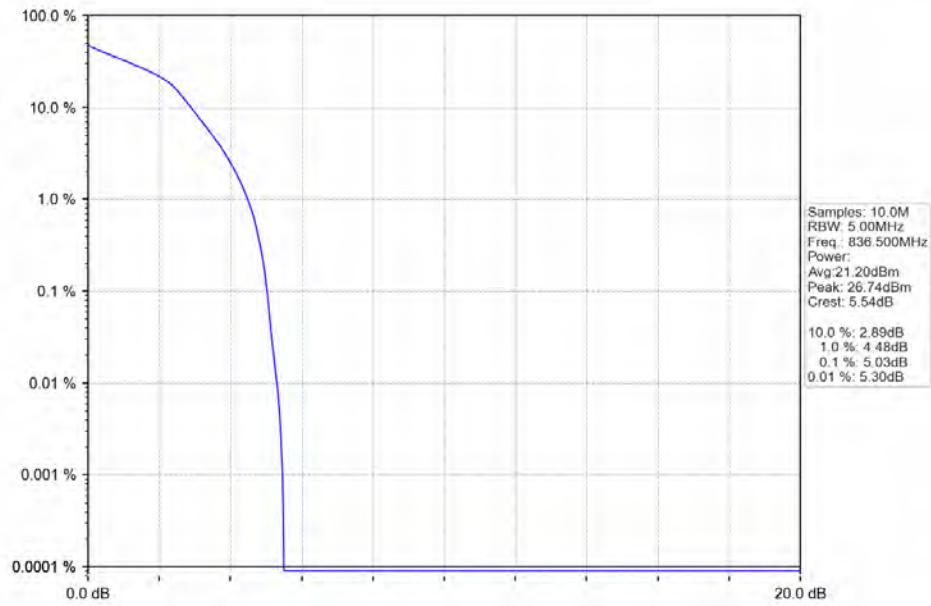

Test Graph

BUREAU
VERITAS

Test Report No.: W7L-P21100018-2RF04

Band5_1.4MHz_QPSK_HCH_848.3MHz_RB_6_0_NTNV

Band5_1.4MHz_16QAM_LCH_824.7MHz_RB_6_0_NTNV

BUREAU
VERITAS

Test Report No.: W7L-P21100018-2RF04

Band5 1.4MHz 16QAM MCH 836.5MHz RB 6 0 NTV