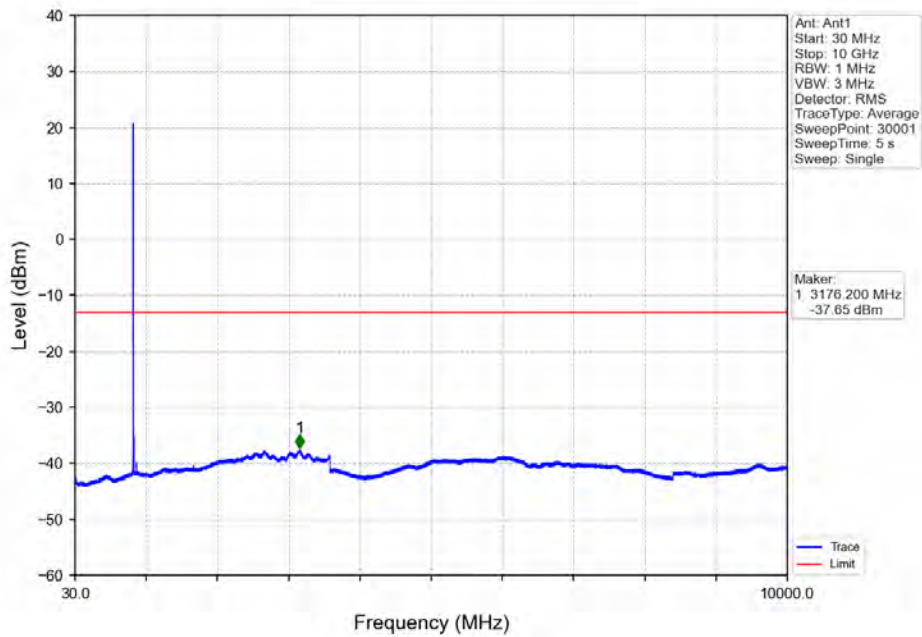

BUREAU VERITAS

Test Report No.: W7L-P21100018-2RF04

Band5_5MHz_64QAM_HCH_846.5MHz_RB_1_0_NTNV