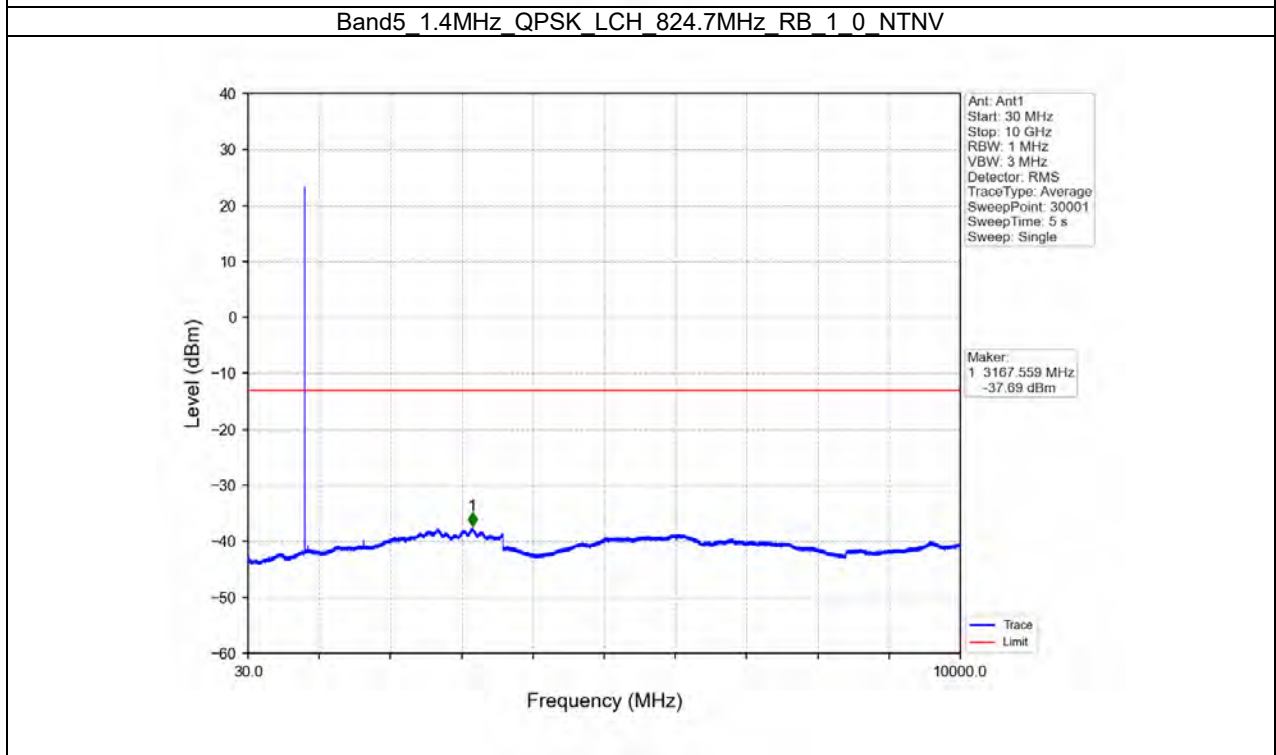

Spurious Emission B5_1.4MHz Test Result

Band: 5 / Bandwidth: 1.4MHz / NTNv						
Modulation	Frequency (MHz)	RB Allocation		Spurious Emission		Verdict
		Size	Offset	Result	Limit	
QPSK	824.7	1	0	Refer To Test Graph		Pass
		6	0	Refer To Test Graph		Pass
	836.5	1	0	Refer To Test Graph		Pass
		1	0	Refer To Test Graph		Pass
			5	Refer To Test Graph		Pass
		6	0	Refer To Test Graph		Pass
16QAM	824.7	1	0	Refer To Test Graph		Pass
		6	0	Refer To Test Graph		Pass
	836.5	1	0	Refer To Test Graph		Pass
		1	0	Refer To Test Graph		Pass
			5	Refer To Test Graph		Pass
		6	0	Refer To Test Graph		Pass
64QAM	824.7	1	0	Refer To Test Graph		Pass
		6	0	Refer To Test Graph		Pass
	836.5	1	0	Refer To Test Graph		Pass
		1	0	Refer To Test Graph		Pass
			5	Refer To Test Graph		Pass
		6	0	Refer To Test Graph		Pass

Test Graph