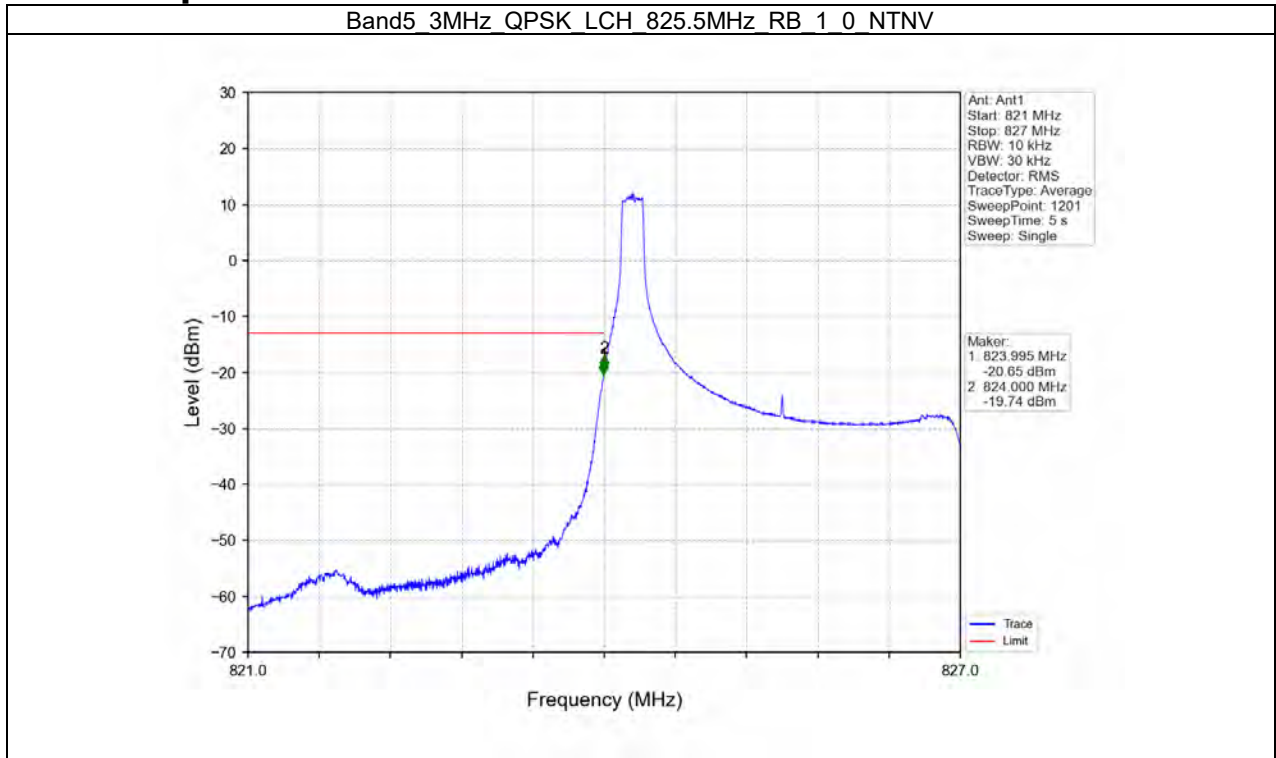

B5_3MHz Test Result

Band: 5 / Bandwidth: 3MHz / NTNV						
Modulation	Frequency (MHz)	RB Allocation		Spurious Emission		Verdict
		Size	Offset	Result	Limit	
QPSK	825.5	1	0	Refer To Test Graph		Pass
		15	0	Refer To Test Graph		Pass
	847.5	1	0	Refer To Test Graph		Pass
			14	Refer To Test Graph		Pass
		15	0	Refer To Test Graph		Pass
			0	Refer To Test Graph		Pass
16QAM	825.5	1	0	Refer To Test Graph		Pass
		15	0	Refer To Test Graph		Pass
	847.5	1	0	Refer To Test Graph		Pass
			14	Refer To Test Graph		Pass
		15	0	Refer To Test Graph		Pass
			0	Refer To Test Graph		Pass
64QAM	825.5	1	0	Refer To Test Graph		Pass
		15	0	Refer To Test Graph		Pass
	847.5	1	0	Refer To Test Graph		Pass
			14	Refer To Test Graph		Pass
		15	0	Refer To Test Graph		Pass
			0	Refer To Test Graph		Pass

Test Graph