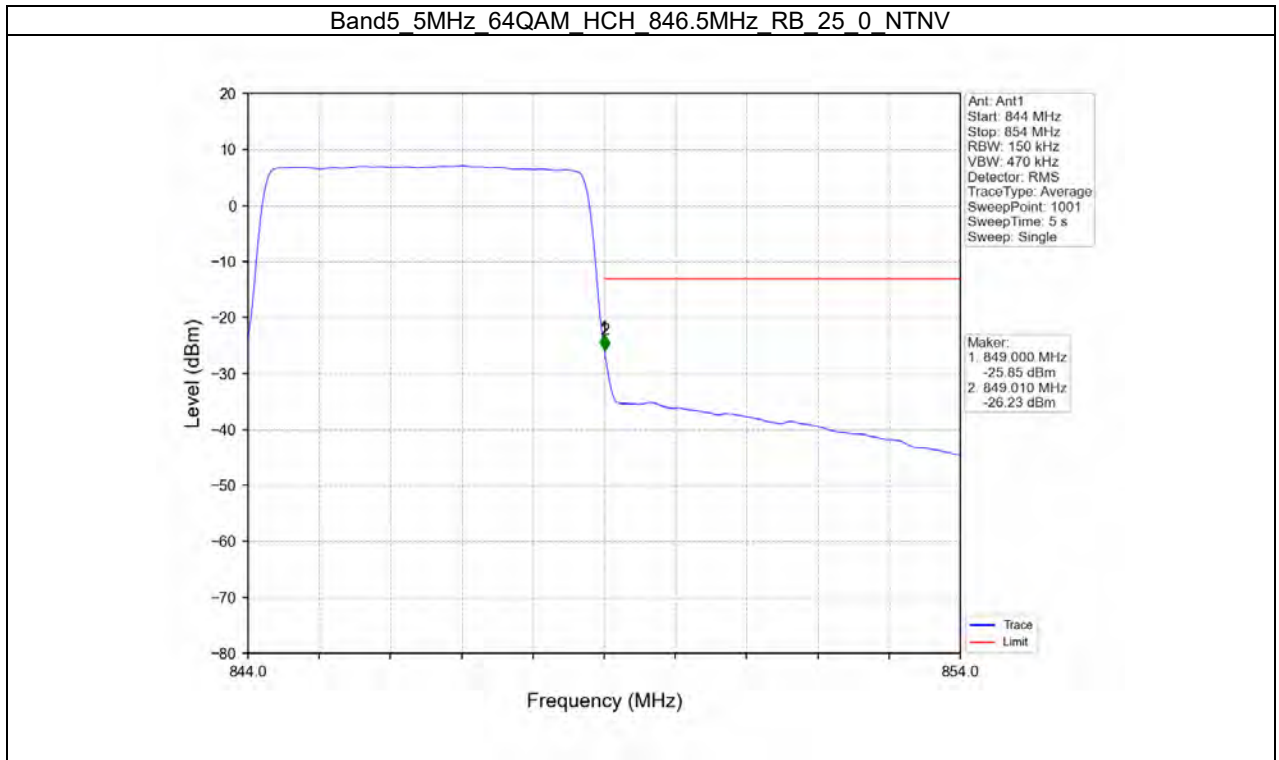

B5_10MHz Test Result

Band: 5 / Bandwidth: 10MHz / NTN						
Modulation	Frequency (MHz)	RB Allocation		Spurious Emission		Verdict
		Size	Offset	Result	Limit	
QPSK	829	1	0	Refer To Test Graph		Pass
		50	0	Refer To Test Graph		Pass
	836.5	1	0	Refer To Test Graph		Pass
		1	0	Refer To Test Graph		Pass
			49	Refer To Test Graph		Pass
		50	0	Refer To Test Graph		Pass
16QAM	829	1	0	Refer To Test Graph		Pass
		50	0	Refer To Test Graph		Pass
	836.5	1	0	Refer To Test Graph		Pass
		1	0	Refer To Test Graph		Pass
			49	Refer To Test Graph		Pass
		50	0	Refer To Test Graph		Pass
64QAM	829	1	0	Refer To Test Graph		Pass
		50	0	Refer To Test Graph		Pass
	836.5	1	0	Refer To Test Graph		Pass
		1	0	Refer To Test Graph		Pass
			49	Refer To Test Graph		Pass
		50	0	Refer To Test Graph		Pass