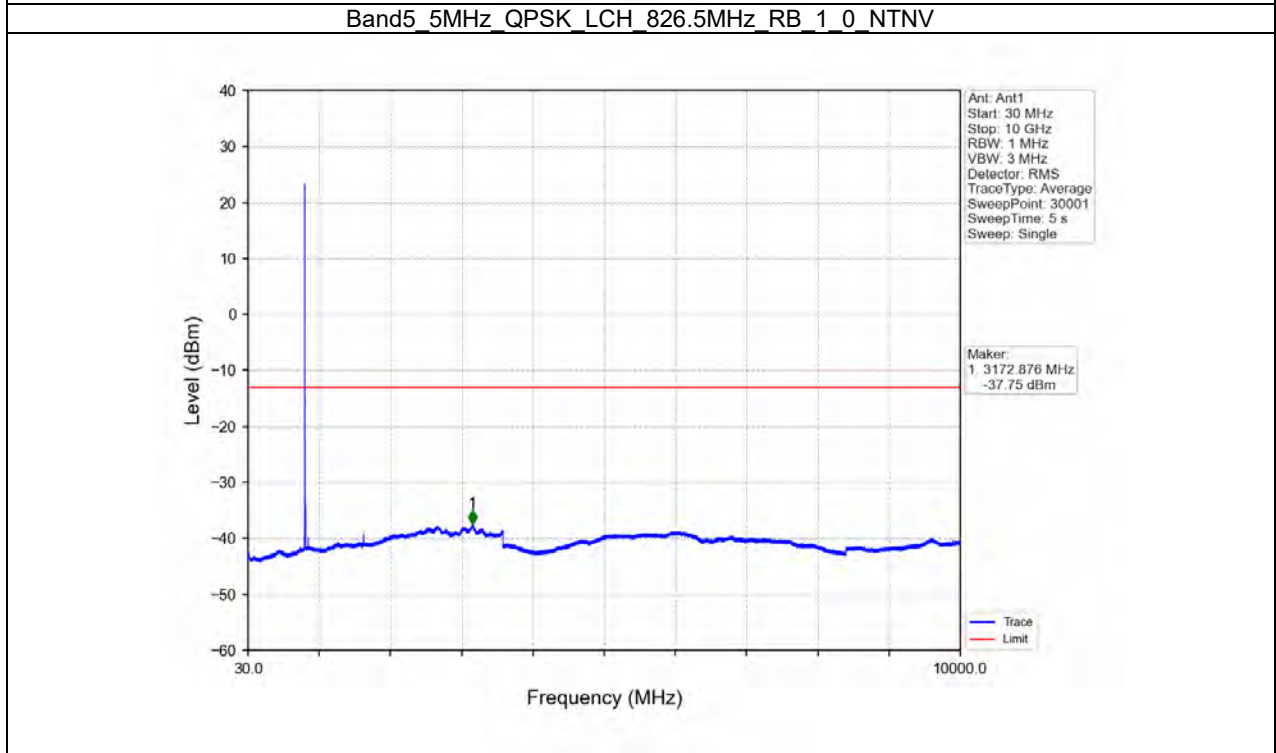

B5_5MHz Test Result

Band: 5 / Bandwidth: 5MHz / NTNV						
Modulation	Frequency (MHz)	RB Allocation		Spurious Emission		Verdict
		Size	Offset	Result	Limit	
QPSK	826.5	1	0	Refer To Test Graph		Pass
		25	0	Refer To Test Graph		Pass
	846.5	1	0	Refer To Test Graph		Pass
			24	Refer To Test Graph		Pass
		25	0	Refer To Test Graph		Pass
			0	Refer To Test Graph		Pass
16QAM	826.5	1	0	Refer To Test Graph		Pass
		25	0	Refer To Test Graph		Pass
	846.5	1	0	Refer To Test Graph		Pass
			24	Refer To Test Graph		Pass
		25	0	Refer To Test Graph		Pass
			0	Refer To Test Graph		Pass
64QAM	826.5	1	0	Refer To Test Graph		Pass
		25	0	Refer To Test Graph		Pass
	846.5	1	0	Refer To Test Graph		Pass
			24	Refer To Test Graph		Pass
		25	0	Refer To Test Graph		Pass
			0	Refer To Test Graph		Pass

BUREAU
VERITAS

Test Report No.: W7L-P21100018-2RF04

Test Graph