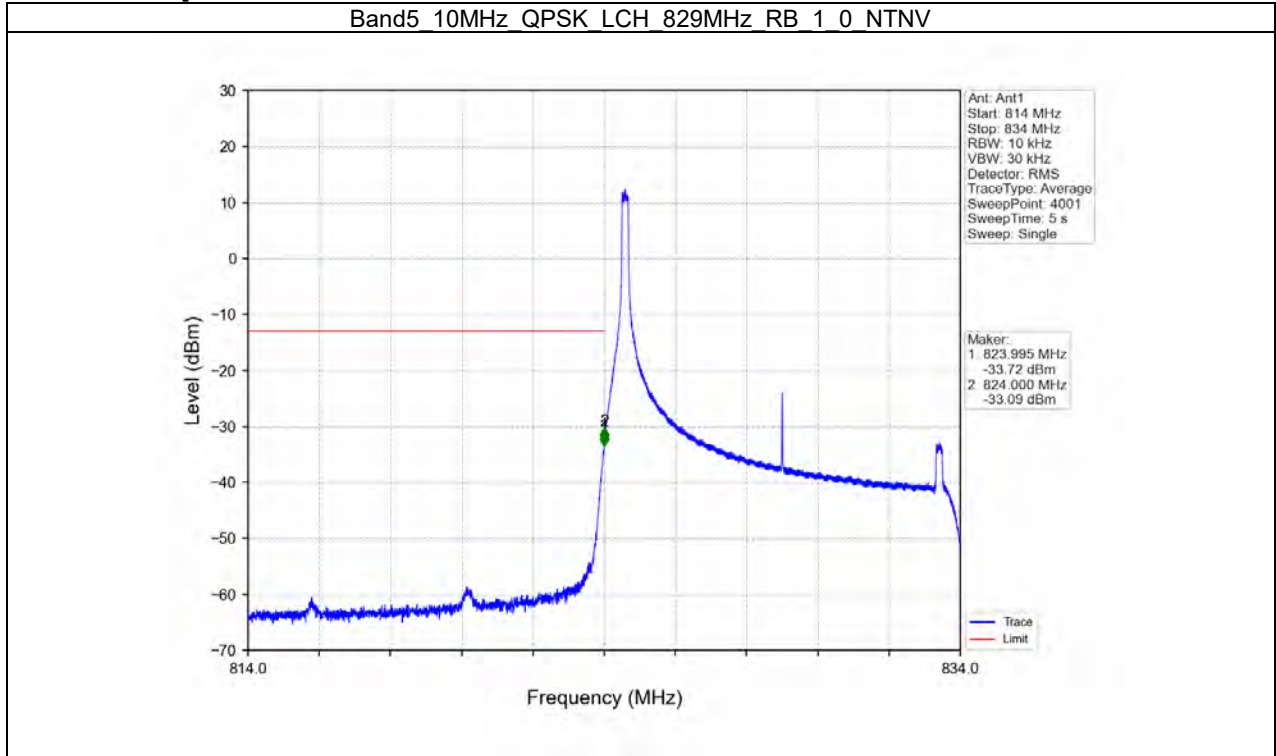

B5_10MHz Test Result

Band: 5 / Bandwidth: 10MHz / NTN						
Modulation	Frequency (MHz)	RB Allocation		Spurious Emission		Verdict
		Size	Offset	Result	Limit	
QPSK	829	1	0	Refer To Test Graph		Pass
		50	0	Refer To Test Graph		Pass
	836.5	1	0	Refer To Test Graph		Pass
		1	0	Refer To Test Graph		Pass
			49	Refer To Test Graph		Pass
		50	0	Refer To Test Graph		Pass
16QAM	829	1	0	Refer To Test Graph		Pass
		50	0	Refer To Test Graph		Pass
	836.5	1	0	Refer To Test Graph		Pass
		1	0	Refer To Test Graph		Pass
			49	Refer To Test Graph		Pass
		50	0	Refer To Test Graph		Pass
64QAM	829	1	0	Refer To Test Graph		Pass
		50	0	Refer To Test Graph		Pass
	836.5	1	0	Refer To Test Graph		Pass
		1	0	Refer To Test Graph		Pass
			49	Refer To Test Graph		Pass
		50	0	Refer To Test Graph		Pass

Test Graph