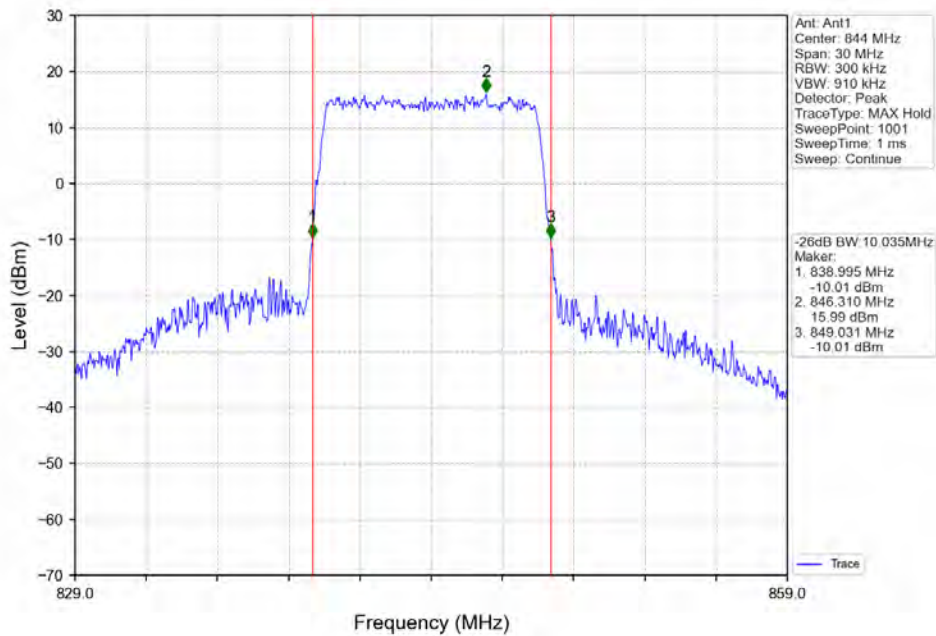

Band5 10MHz 64QAM HCH 844MHz RB 50 0 NTNV