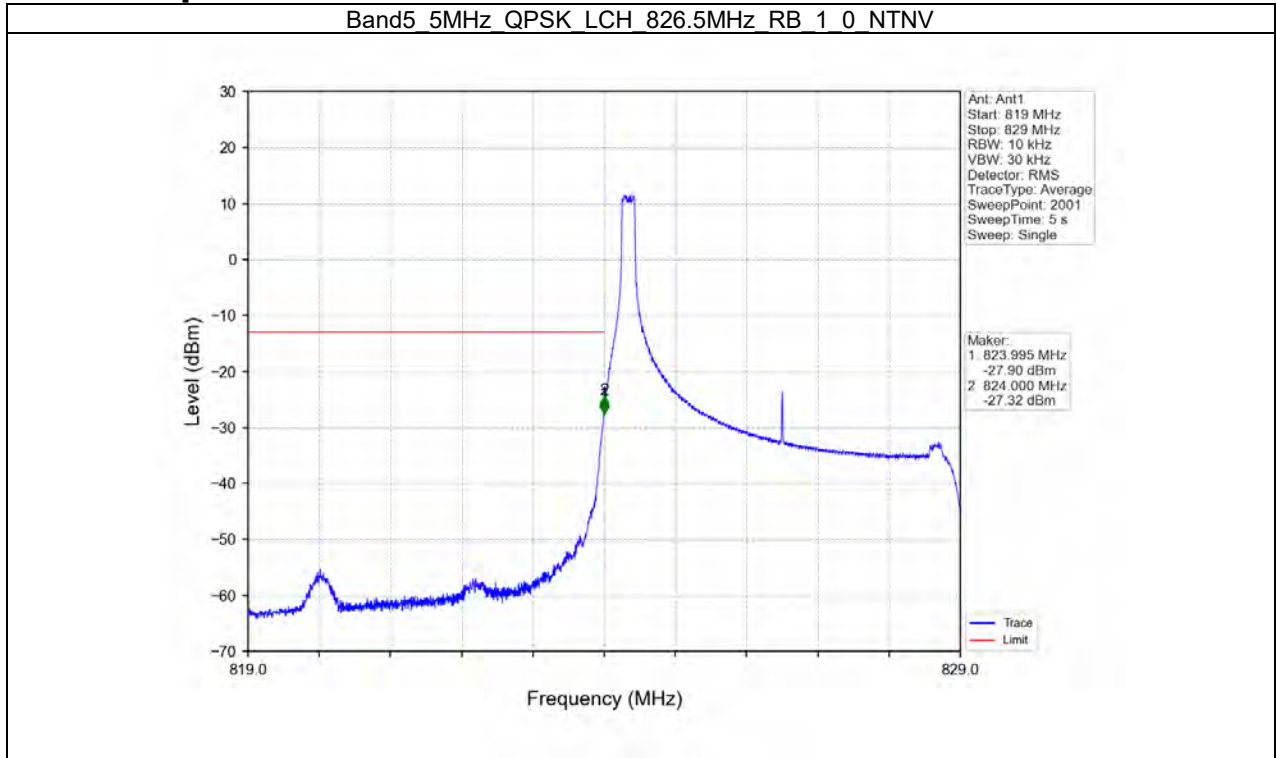

B5_5MHz Test Result

Band: 5 / Bandwidth: 5MHz / NTNV						
Modulation	Frequency (MHz)	RB Allocation		Spurious Emission		Verdict
		Size	Offset	Result	Limit	
QPSK	826.5	1	0	Refer To Test Graph		Pass
		25	0	Refer To Test Graph		Pass
	846.5	1	0	Refer To Test Graph		Pass
			24	Refer To Test Graph		Pass
		25	0	Refer To Test Graph		Pass
			0	Refer To Test Graph		Pass
16QAM	826.5	1	0	Refer To Test Graph		Pass
		25	0	Refer To Test Graph		Pass
	846.5	1	0	Refer To Test Graph		Pass
			24	Refer To Test Graph		Pass
		25	0	Refer To Test Graph		Pass
			0	Refer To Test Graph		Pass
64QAM	826.5	1	0	Refer To Test Graph		Pass
		25	0	Refer To Test Graph		Pass
	846.5	1	0	Refer To Test Graph		Pass
			24	Refer To Test Graph		Pass
		25	0	Refer To Test Graph		Pass
			0	Refer To Test Graph		Pass

BUREAU
VERITAS

Test Report No.: W7L-P21100018-2RF04

Test Graph