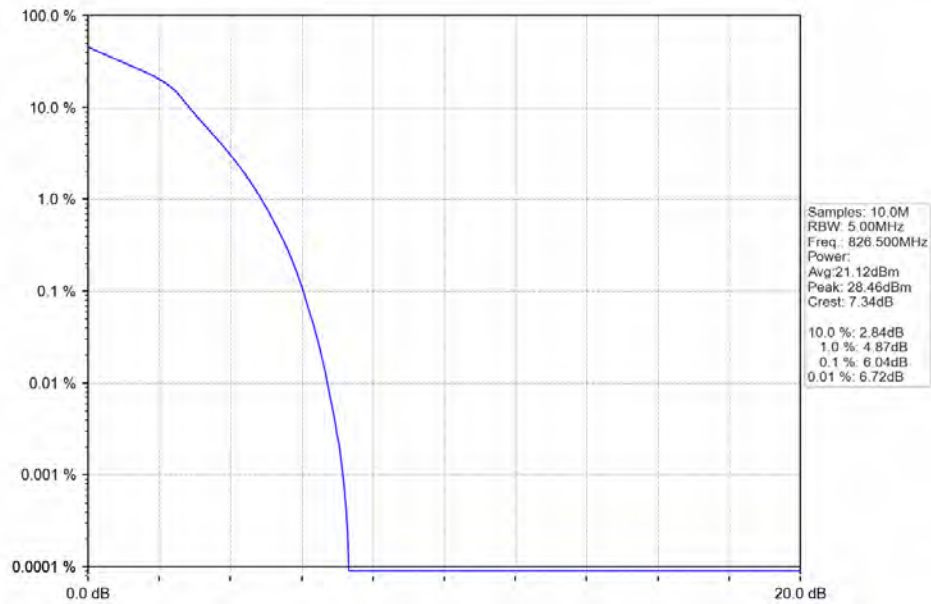

Test Graph

BUREAU
VERITAS

Test Report No.: W7L-P21100018-2RF04

Band5_5MHz_QPSK_HCH_846.5MHz_RB_25_0_NTNV

Band5_5MHz_16QAM_LCH_826.5MHz_RB_25_0_NTNV

BUREAU
VERITAS

Test Report No.: W7L-P21100018-2RF04

Band5_5MHz_16QAM_MCH_836.5MHz_RB_25_0_NTNV