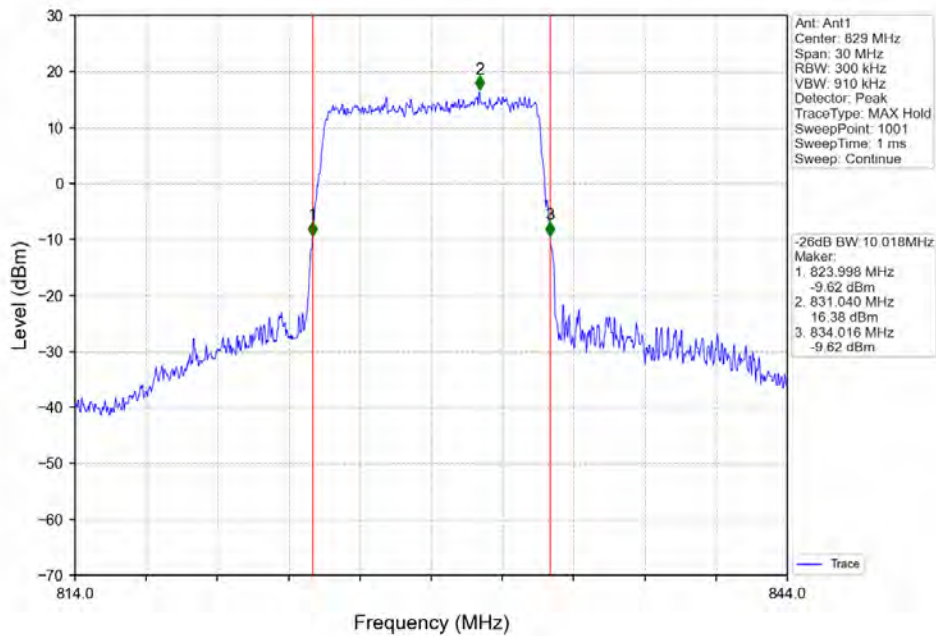

Band5_10MHz_16QAM_MCH_836.5MHz_RB_50_0_NTNV

BUREAU
VERITAS

Test Report No.: W7L-P21100018-2RF04

Band5_10MHz_16QAM_HCH_844MHz_RB_50_0_NTNV

Band5_10MHz_64QAM_LCH_829MHz_RB_50_0_NTNV

BUREAU
VERITAS

Test Report No.: W7L-P21100018-2RF04