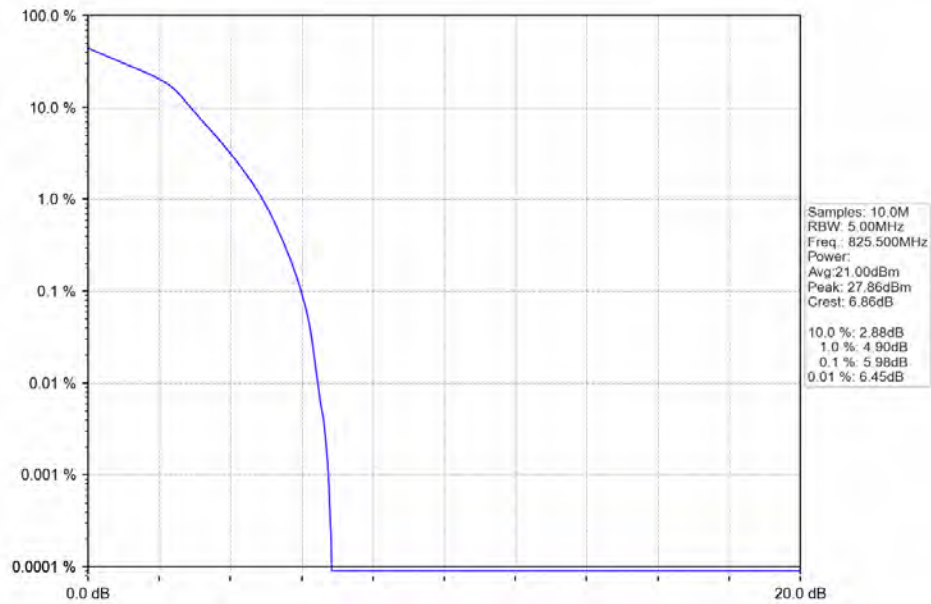

Test Graph

BUREAU
VERITAS

Test Report No.: W7L-P21100018-2RF04

Band5_3MHz_QPSK_HCH_847.5MHz_RB_15_0_NTNV

Band5_3MHz_16QAM_LCH_825.5MHz_RB_15_0_NTNV

BUREAU
VERITAS

Test Report No.: W7L-P21100018-2RF04

Band5_3MHz_64QAM_LCH_825.5MHz_RB_15_0_NTNV