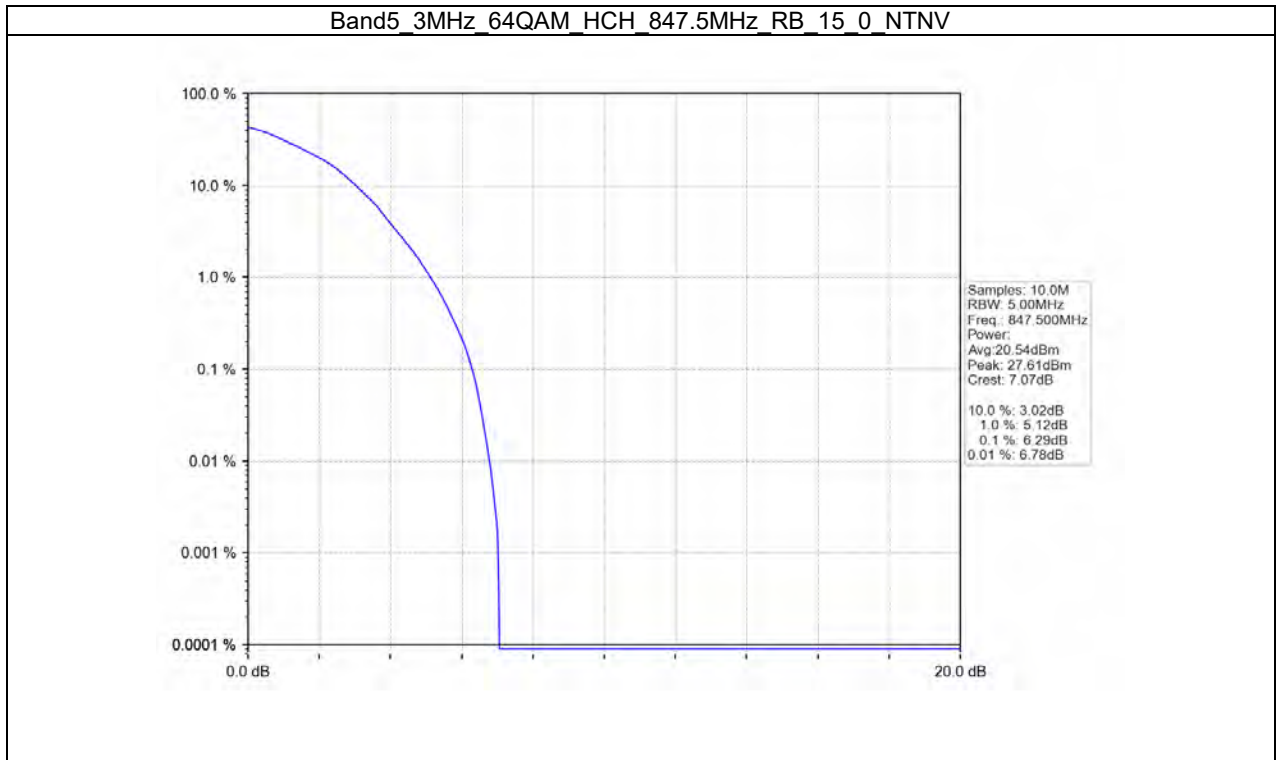

BUREAU
VERITAS

Test Report No.: W7L-P21100018-2RF04

B5_5MHz Test Result

Band: 5 / Bandwidth: 5MHz / NTNV						
Modulation	Frequency (MHz)	RB Allocation		Peak-Average Ratio (dB)		Verdict
		Size	Offset	Result	Limit	
QPSK	826.5	25	0	5.04	<=13	Pass
	836.5	25	0	4.37	<=13	Pass
	846.5	25	0	4.81	<=13	Pass
16QAM	826.5	25	0	6.04	<=13	Pass
	836.5	25	0	5.56	<=13	Pass
	846.5	25	0	5.99	<=13	Pass
64QAM	826.5	25	0	6.29	<=13	Pass
	836.5	25	0	5.91	<=13	Pass
	846.5	25	0	6.30	<=13	Pass