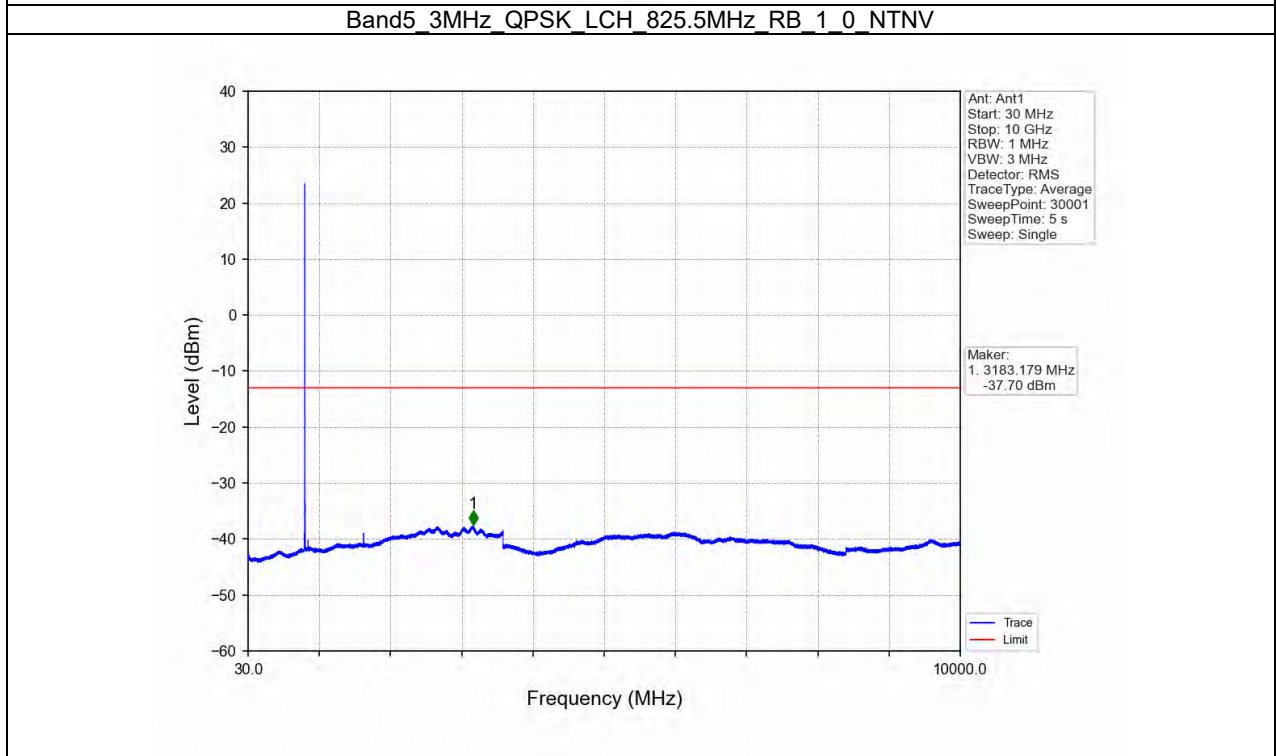

B5_3MHz Test Result

Band: 5 / Bandwidth: 3MHz / NTNV						
Modulation	Frequency (MHz)	RB Allocation		Spurious Emission		Verdict
		Size	Offset	Result	Limit	
QPSK	825.5	1	0	Refer To Test Graph		Pass
		15	0	Refer To Test Graph		Pass
	847.5	1	0	Refer To Test Graph		Pass
			14	Refer To Test Graph		Pass
		15	0	Refer To Test Graph		Pass
			0	Refer To Test Graph		Pass
16QAM	825.5	1	0	Refer To Test Graph		Pass
		15	0	Refer To Test Graph		Pass
	847.5	1	0	Refer To Test Graph		Pass
			14	Refer To Test Graph		Pass
		15	0	Refer To Test Graph		Pass
			0	Refer To Test Graph		Pass
64QAM	825.5	1	0	Refer To Test Graph		Pass
		15	0	Refer To Test Graph		Pass
	847.5	1	0	Refer To Test Graph		Pass
			14	Refer To Test Graph		Pass
		15	0	Refer To Test Graph		Pass
			0	Refer To Test Graph		Pass

Test Graph