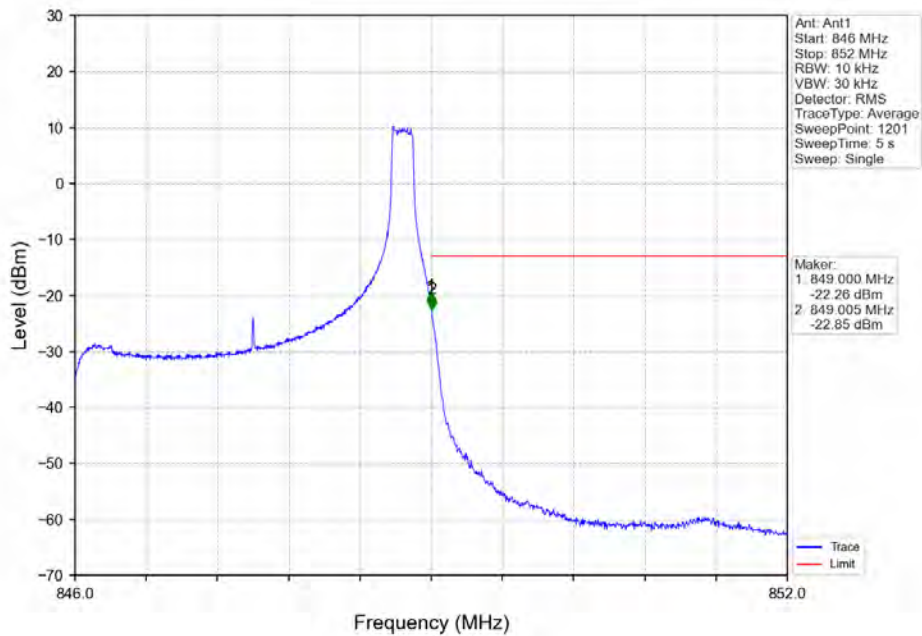

BUREAU
VERITAS

Test Report No.: W7L-P21100018-2RF04

B5_5MHz Test Result

Band: 5 / Bandwidth: 5MHz / NTNV						
Modulation	Frequency (MHz)	RB Allocation		Spurious Emission		Verdict
		Size	Offset	Result	Limit	
QPSK	826.5	1	0	Refer To Test Graph		Pass
		25	0	Refer To Test Graph		Pass
	846.5	1	0	Refer To Test Graph		Pass
			24	Refer To Test Graph		Pass
		25	0	Refer To Test Graph		Pass
			0	Refer To Test Graph		Pass
16QAM	826.5	1	0	Refer To Test Graph		Pass
		25	0	Refer To Test Graph		Pass
	846.5	1	0	Refer To Test Graph		Pass
			24	Refer To Test Graph		Pass
		25	0	Refer To Test Graph		Pass
			0	Refer To Test Graph		Pass
64QAM	826.5	1	0	Refer To Test Graph		Pass
		25	0	Refer To Test Graph		Pass
	846.5	1	0	Refer To Test Graph		Pass
			24	Refer To Test Graph		Pass
		25	0	Refer To Test Graph		Pass
			0	Refer To Test Graph		Pass