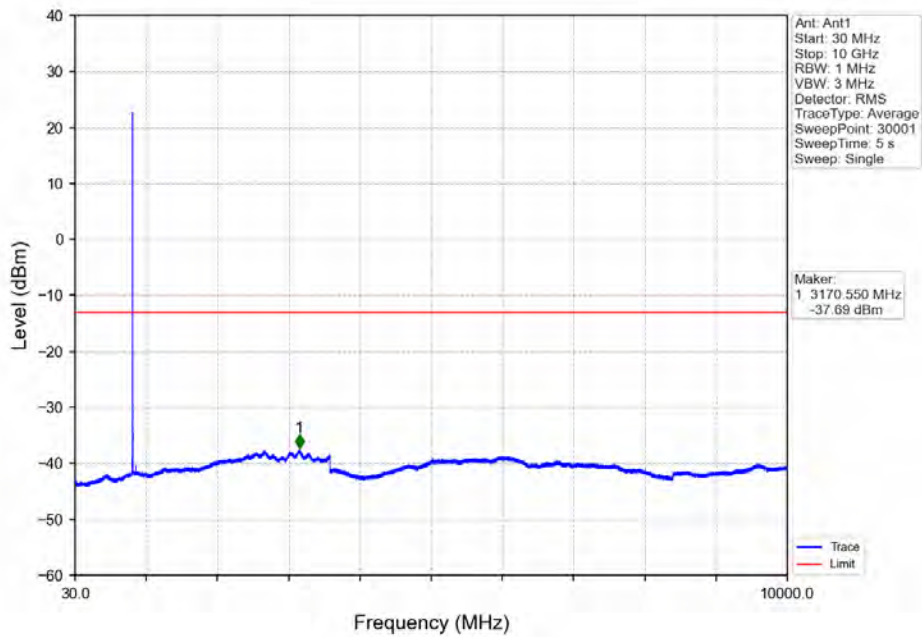

BUREAU
VERITAS

Test Report No.: W7L-P21100018-2RF04

Band5_3MHz_16QAM_MCH_836.5MHz_RB_1_0_NTNV