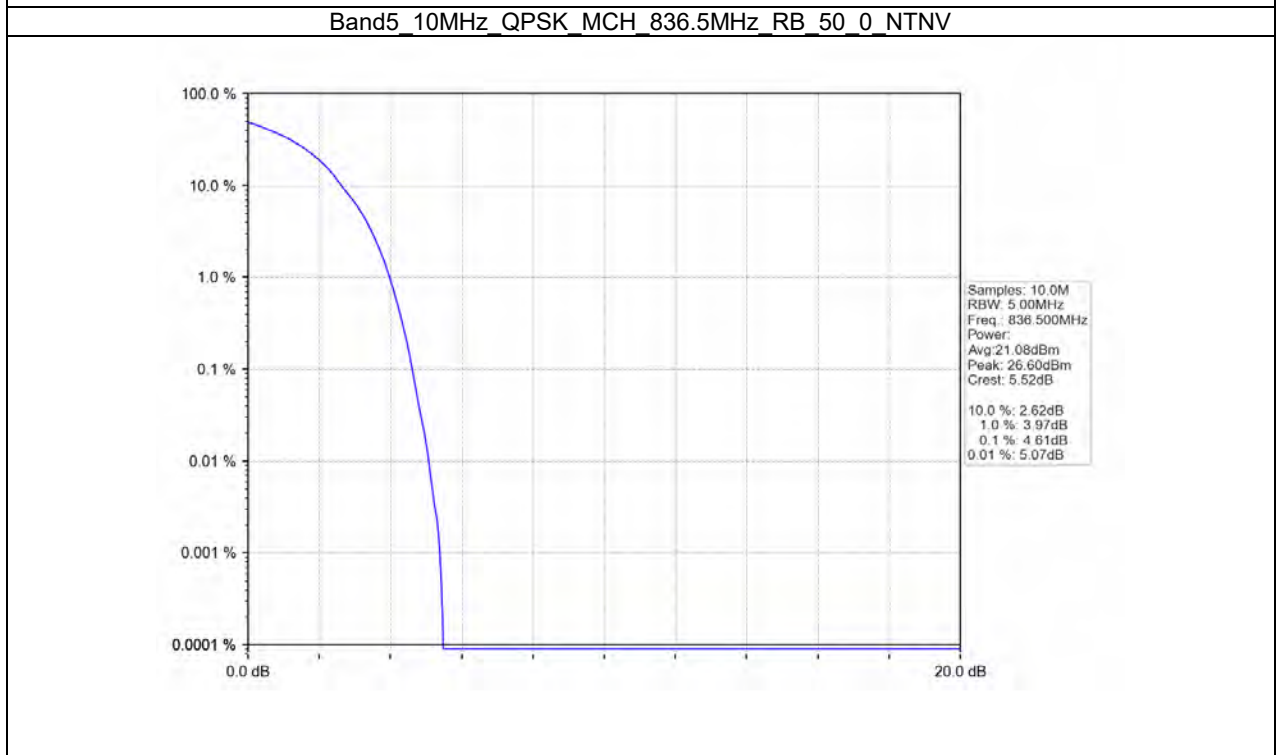

B5_10MHz Test Result

Band: 5 / Bandwidth: 10MHz / NTN						
Modulation	Frequency (MHz)	RB Allocation		Peak-Average Ratio (dB)		Verdict
		Size	Offset	Result	Limit	
QPSK	829	50	0	4.64	<=13	Pass
	836.5	50	0	4.61	<=13	Pass
	844	50	0	4.62	<=13	Pass
16QAM	829	50	0	6.08	<=13	Pass
	836.5	50	0	5.88	<=13	Pass
	844	50	0	6.07	<=13	Pass
64QAM	829	50	0	6.35	<=13	Pass
	836.5	50	0	6.23	<=13	Pass
	844	50	0	6.32	<=13	Pass

Test Graph