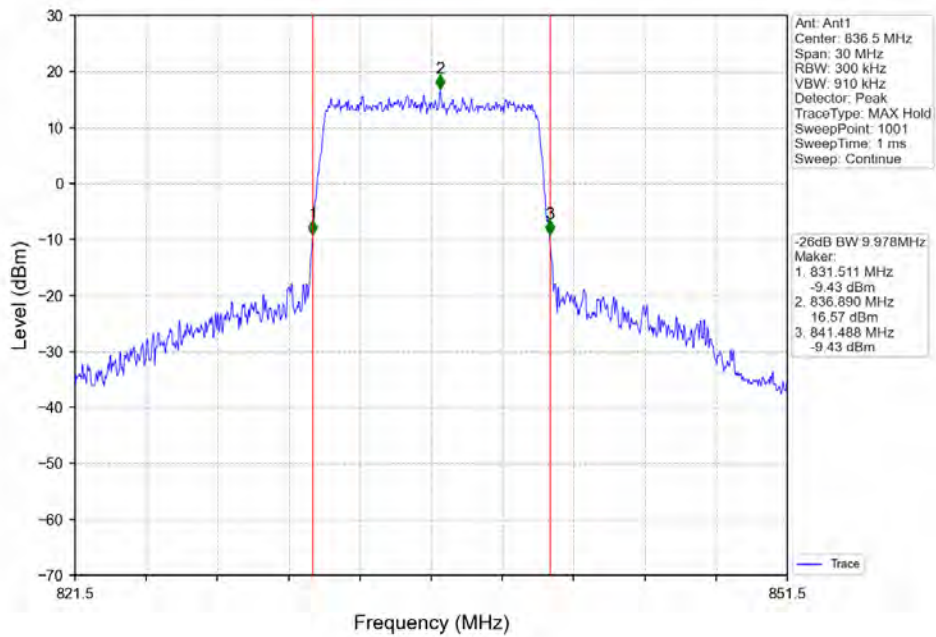

BUREAU
VERITAS

Test Report No.: W7L-P21100018-2RF04

Band5 10MHz 64QAM MCH 836.5MHz RB 50 0 NTNV