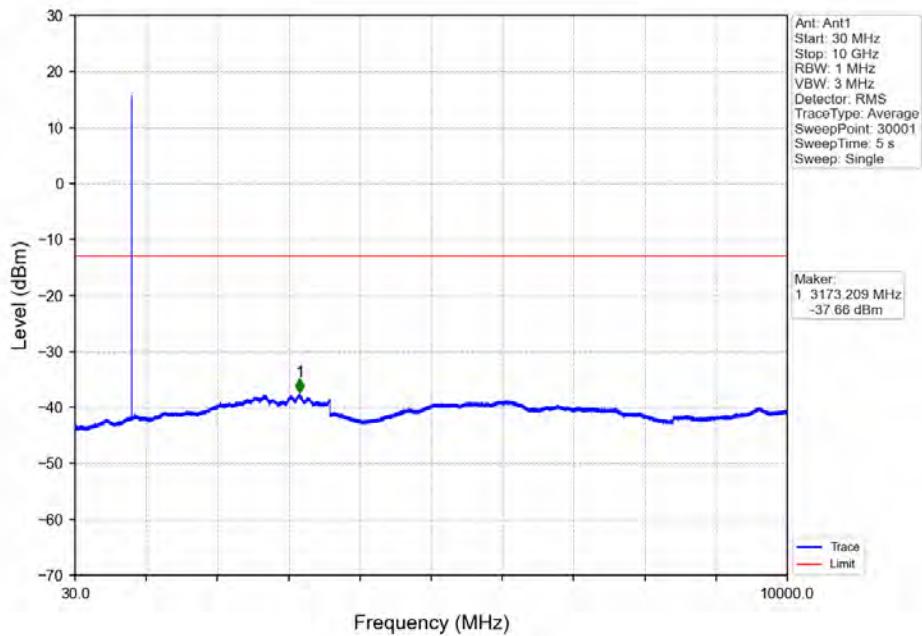

Band5_1.4MHz_64QAM_LCH_824.7MHz_RB_1_0_NTNV