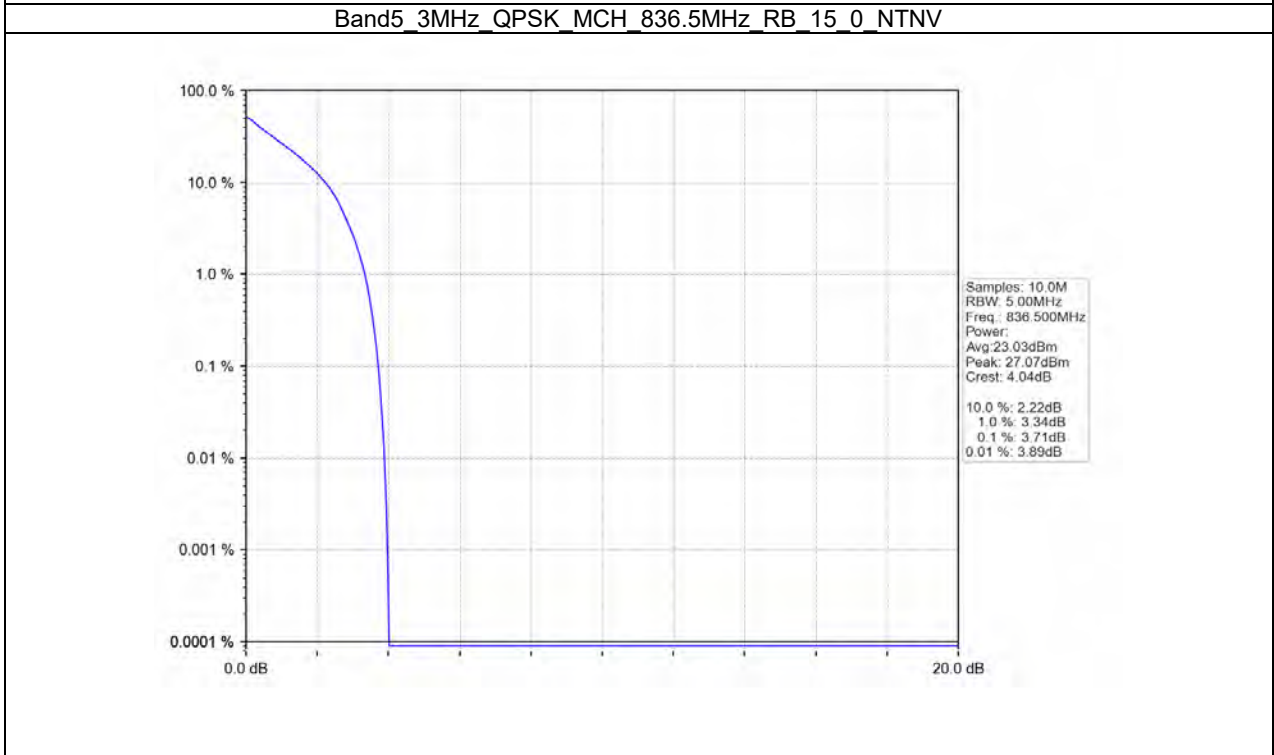

B5_3MHz Test Result

Band: 5 / Bandwidth: 3MHz / NTNV						
Modulation	Frequency (MHz)	RB Allocation		Peak-Average Ratio (dB)		Verdict
		Size	Offset	Result	Limit	
QPSK	825.5	15	0	4.66	<=13	Pass
	836.5	15	0	3.71	<=13	Pass
	847.5	15	0	4.48	<=13	Pass
16QAM	825.5	15	0	5.98	<=13	Pass
	836.5	15	0	5.16	<=13	Pass
	847.5	15	0	5.92	<=13	Pass
64QAM	825.5	15	0	6.34	<=13	Pass
	836.5	15	0	5.76	<=13	Pass
	847.5	15	0	6.29	<=13	Pass

Test Graph