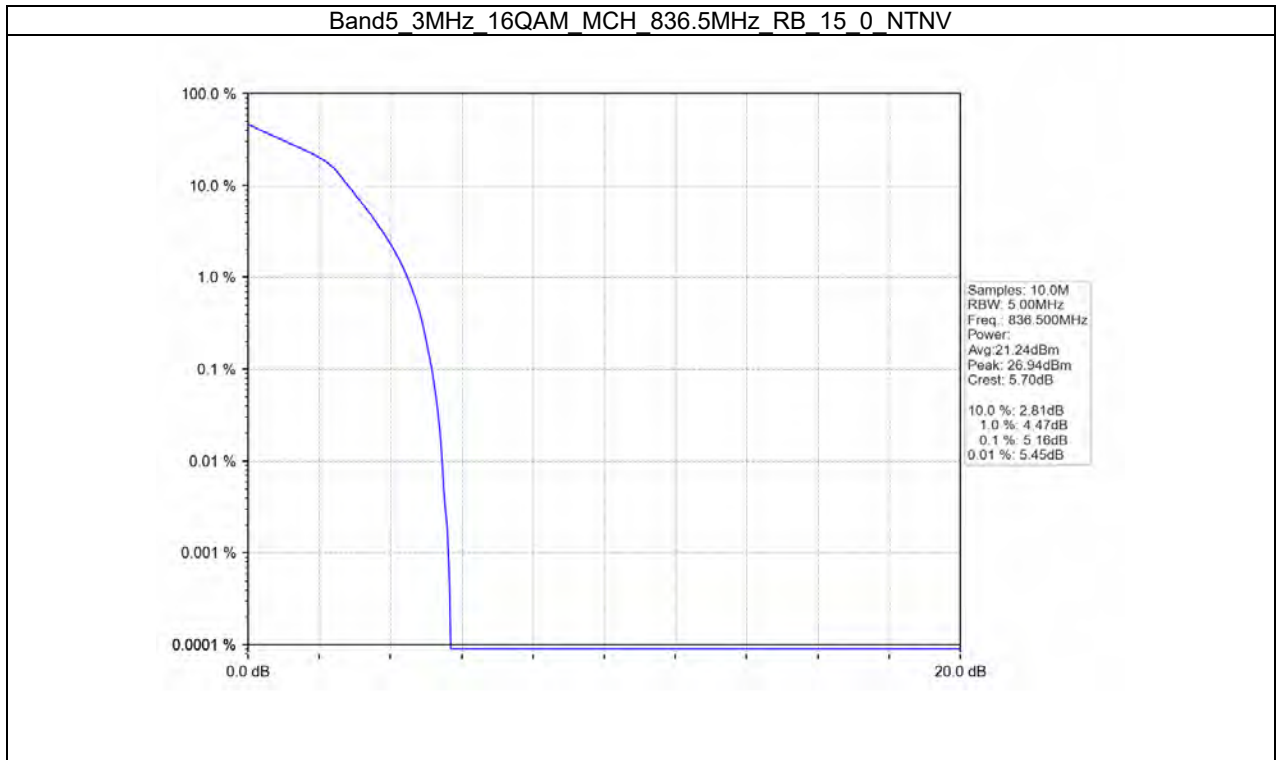

Test Graph

BUREAU
VERITAS

Test Report No.: W7L-P21100018-2RF04

Band5_3MHz_QPSK_HCH_847.5MHz_RB_15_0_NTNV

Band5_3MHz_16QAM_LCH_825.5MHz_RB_15_0_NTNV

BUREAU
VERITAS

Test Report No.: W7L-P21100018-2RF04

Band5_3MHz_64QAM_LCH_825.5MHz_RB_15_0_NTNV