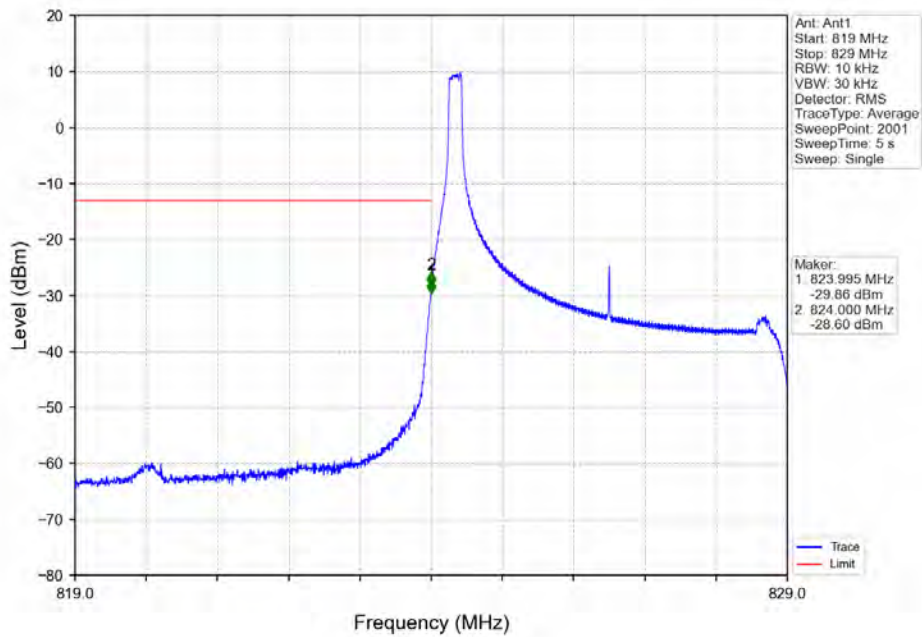

BUREAU
VERITAS

Test Report No.: W7L-P21100018-2RF04

Band5 5MHz 64QAM LCH 826.5MHz RB 1 0 NTNV