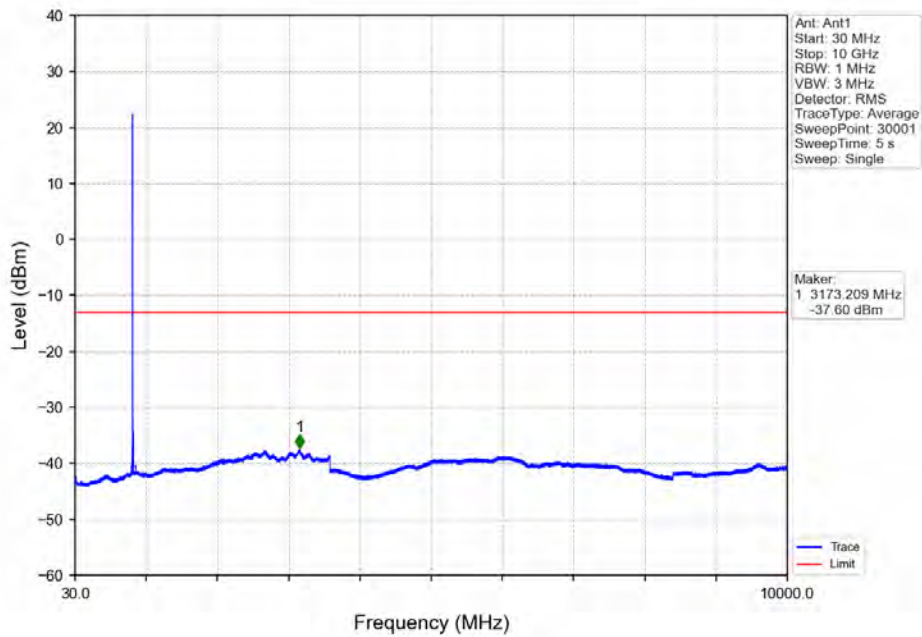

BUREAU
VERITAS

Test Report No.: W7L-P21100018-2RF04

Band5_5MHz_16QAM_MCH_836.5MHz_RB_1_0_NTNV