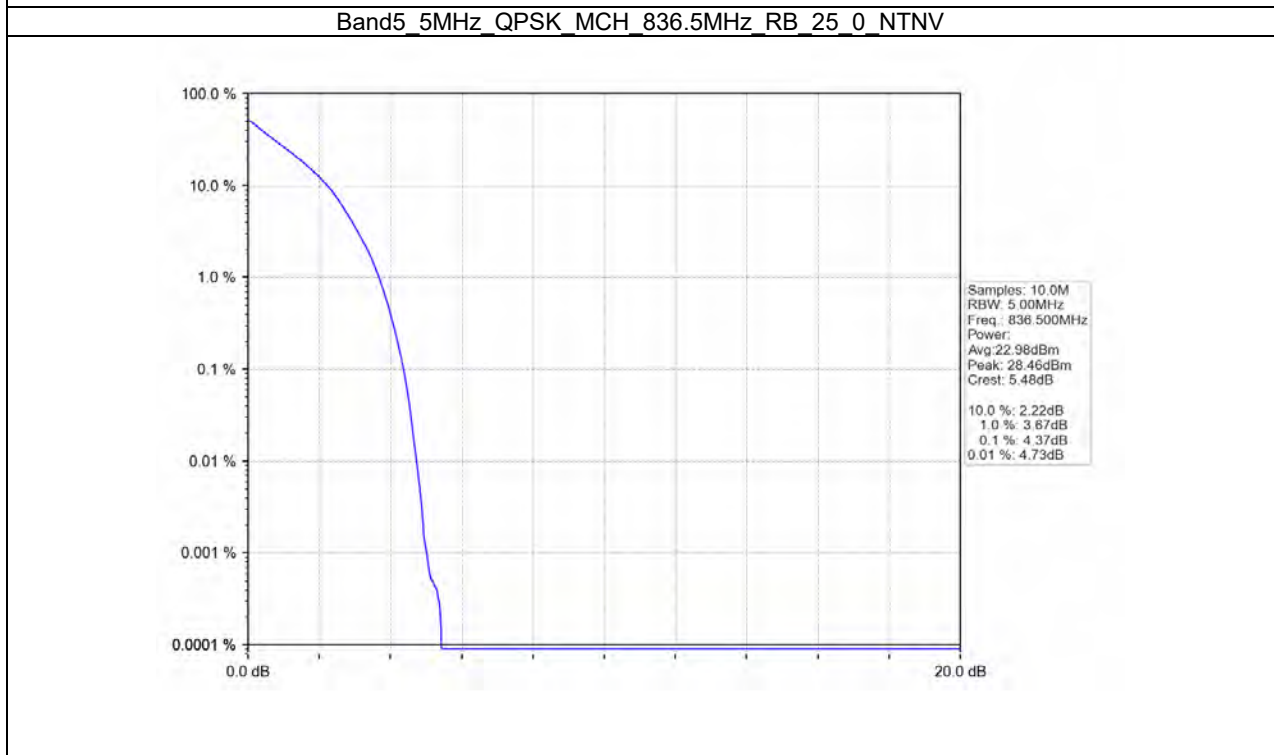

B5_5MHz Test Result

Band: 5 / Bandwidth: 5MHz / NTNV						
Modulation	Frequency (MHz)	RB Allocation		Peak-Average Ratio (dB)		Verdict
		Size	Offset	Result	Limit	
QPSK	826.5	25	0	5.04	<=13	Pass
	836.5	25	0	4.37	<=13	Pass
	846.5	25	0	4.81	<=13	Pass
16QAM	826.5	25	0	6.04	<=13	Pass
	836.5	25	0	5.56	<=13	Pass
	846.5	25	0	5.99	<=13	Pass
64QAM	826.5	25	0	6.29	<=13	Pass
	836.5	25	0	5.91	<=13	Pass
	846.5	25	0	6.30	<=13	Pass

Test Graph