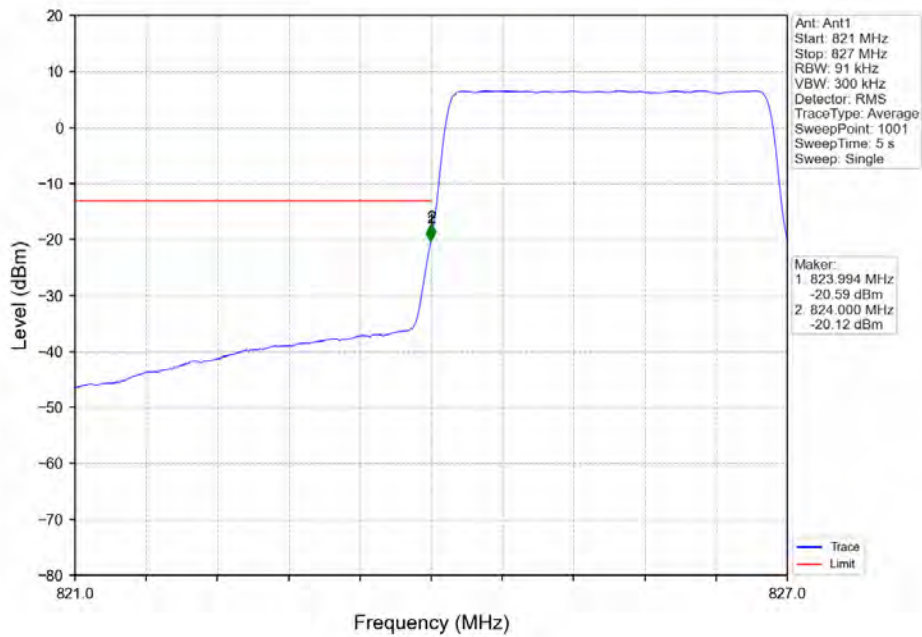

BUREAU
VERITAS

Test Report No.: W7L-P21100018-2RF04

Band5_3MHz_64QAM_LCH_825.5MHz_RB_15_0_NTNV