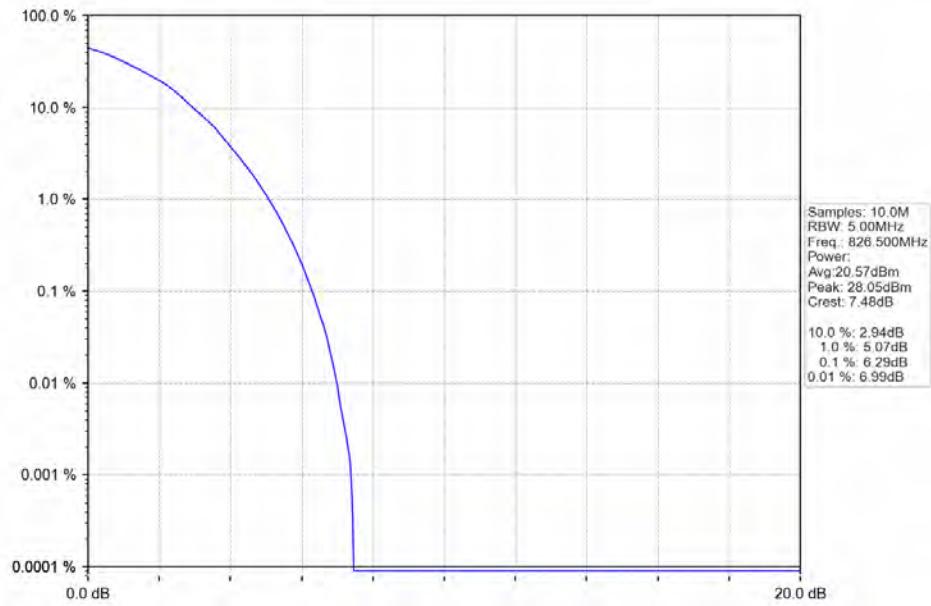

BUREAU
VERITAS

Test Report No.: W7L-P21100018-2RF04

Band5_5MHz_64QAM_LCH_826.5MHz_RB_25_0_NTNV