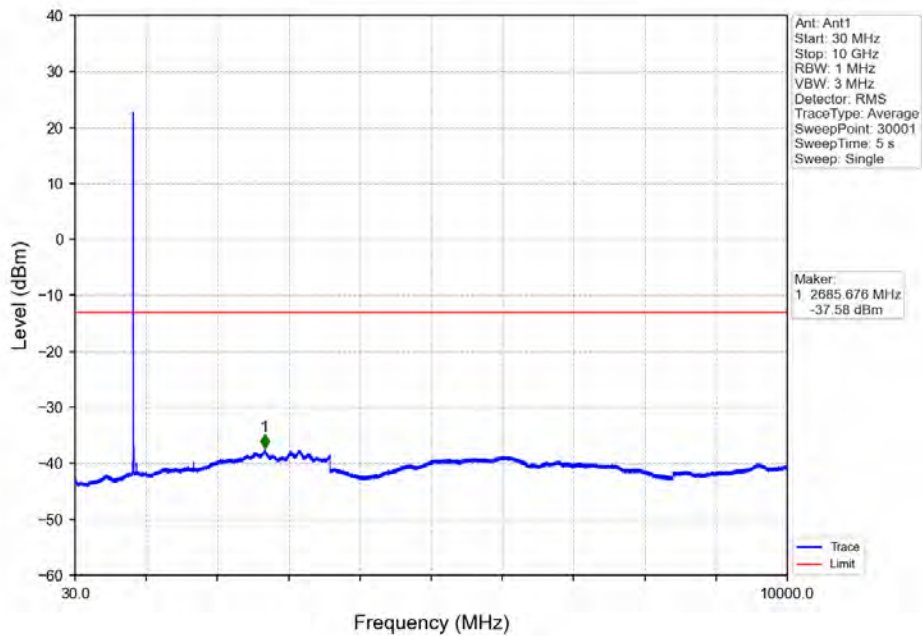

Band5_5MHz_16QAM_HCH_846.5MHz_RB_1_0_NTNV