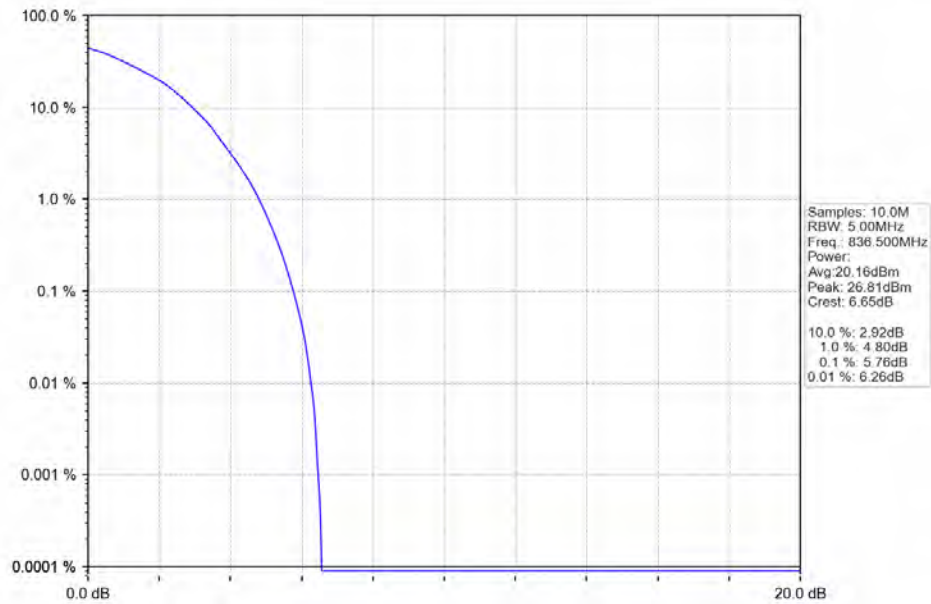

Band5_3MHz_64QAM_MCH_836.5MHz_RB_15_0_NTNV