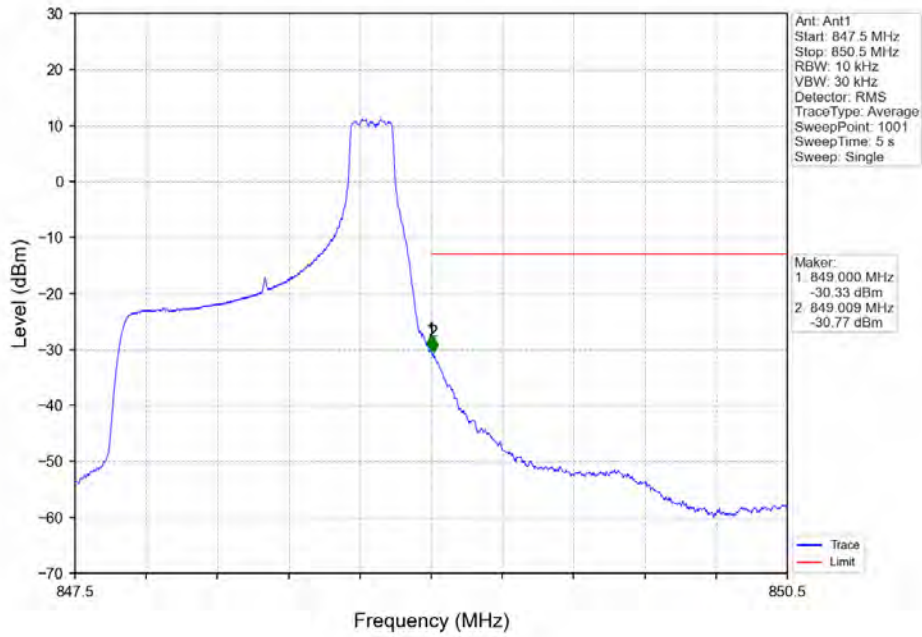

BUREAU VERITAS

Test Report No.: W7L-P21100018-2RF04

Band5 1.4MHz 16QAM HCH 848.3MHz RB 1 5 NTNV