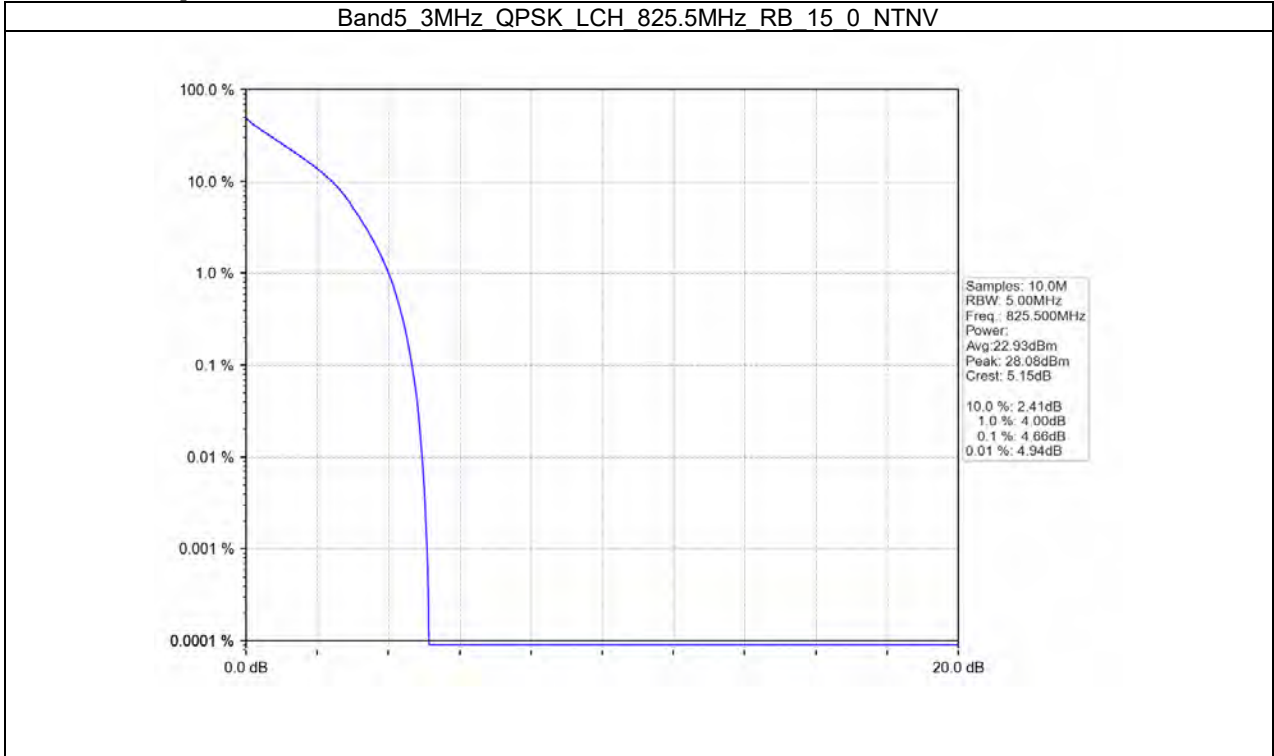

B5_3MHz Test Result

Band: 5 / Bandwidth: 3MHz / NTNV						
Modulation	Frequency (MHz)	RB Allocation		Peak-Average Ratio (dB)		Verdict
		Size	Offset	Result	Limit	
QPSK	825.5	15	0	4.66	<=13	Pass
	836.5	15	0	3.71	<=13	Pass
	847.5	15	0	4.48	<=13	Pass
16QAM	825.5	15	0	5.98	<=13	Pass
	836.5	15	0	5.16	<=13	Pass
	847.5	15	0	5.92	<=13	Pass
64QAM	825.5	15	0	6.34	<=13	Pass
	836.5	15	0	5.76	<=13	Pass
	847.5	15	0	6.29	<=13	Pass

Test Graph