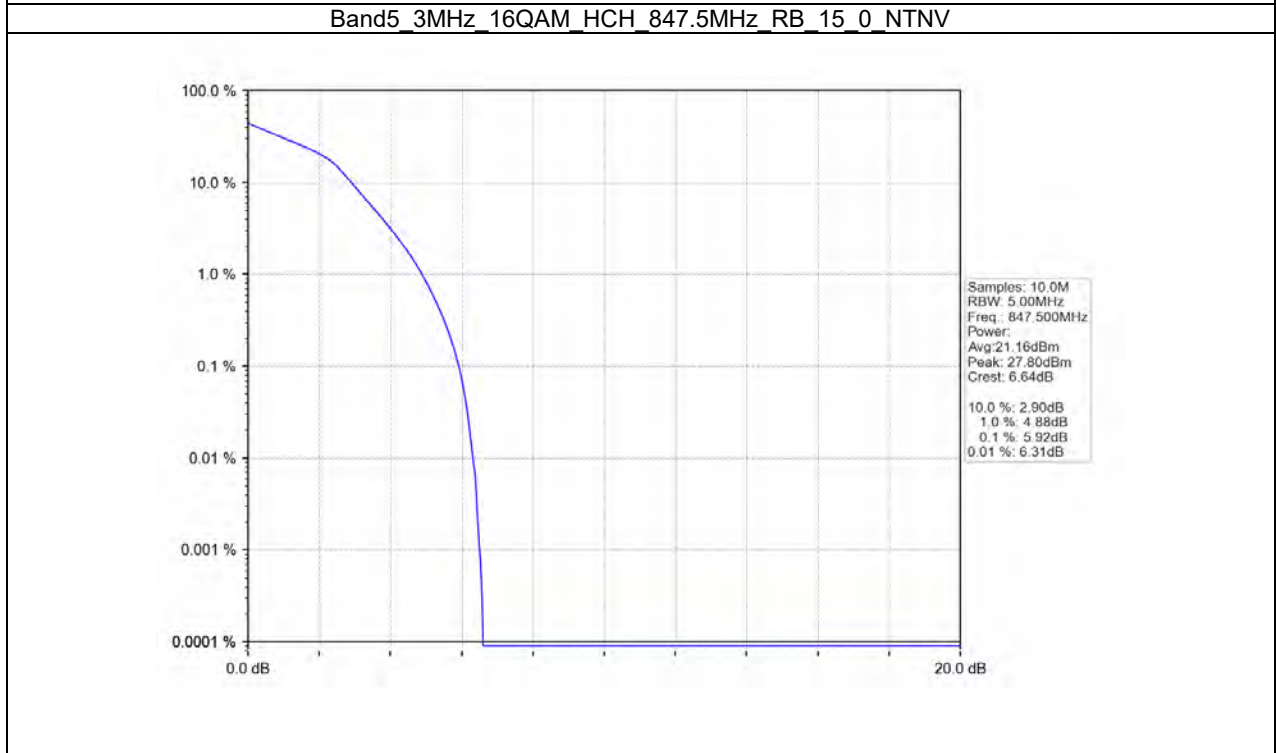

Test Graph

BUREAU
VERITAS

Test Report No.: W7L-P21100018-2RF04

Band5_3MHz_QPSK_HCH_847.5MHz_RB_15_0_NTNV

Band5_3MHz_16QAM_LCH_825.5MHz_RB_15_0_NTNV

BUREAU
VERITAS

Test Report No.: W7L-P21100018-2RF04

Band5_3MHz_64QAM_LCH_825.5MHz_RB_15_0_NTNV