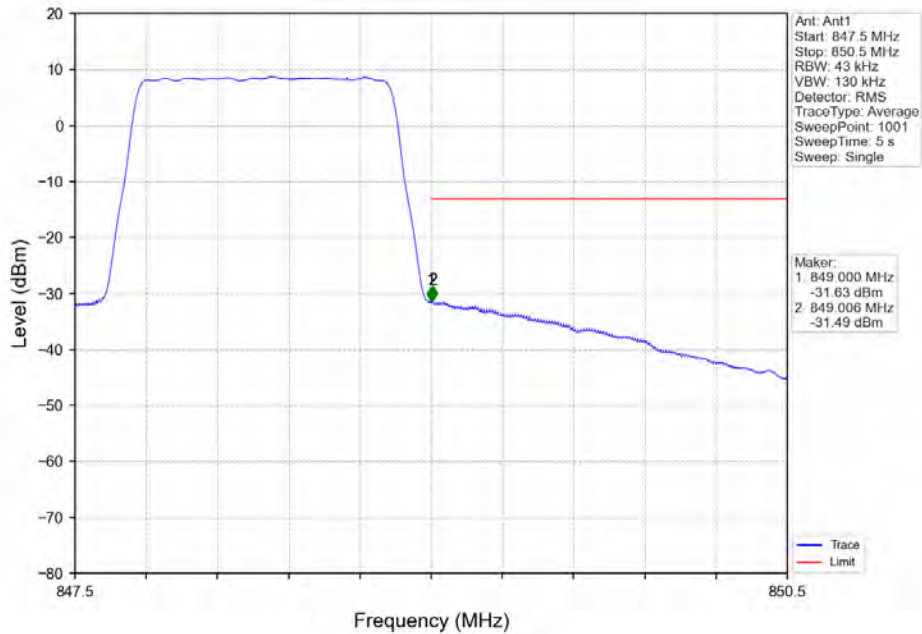

Band5 1.4MHz 16QAM HCH 848.3MHz RB 6 0 NTNV