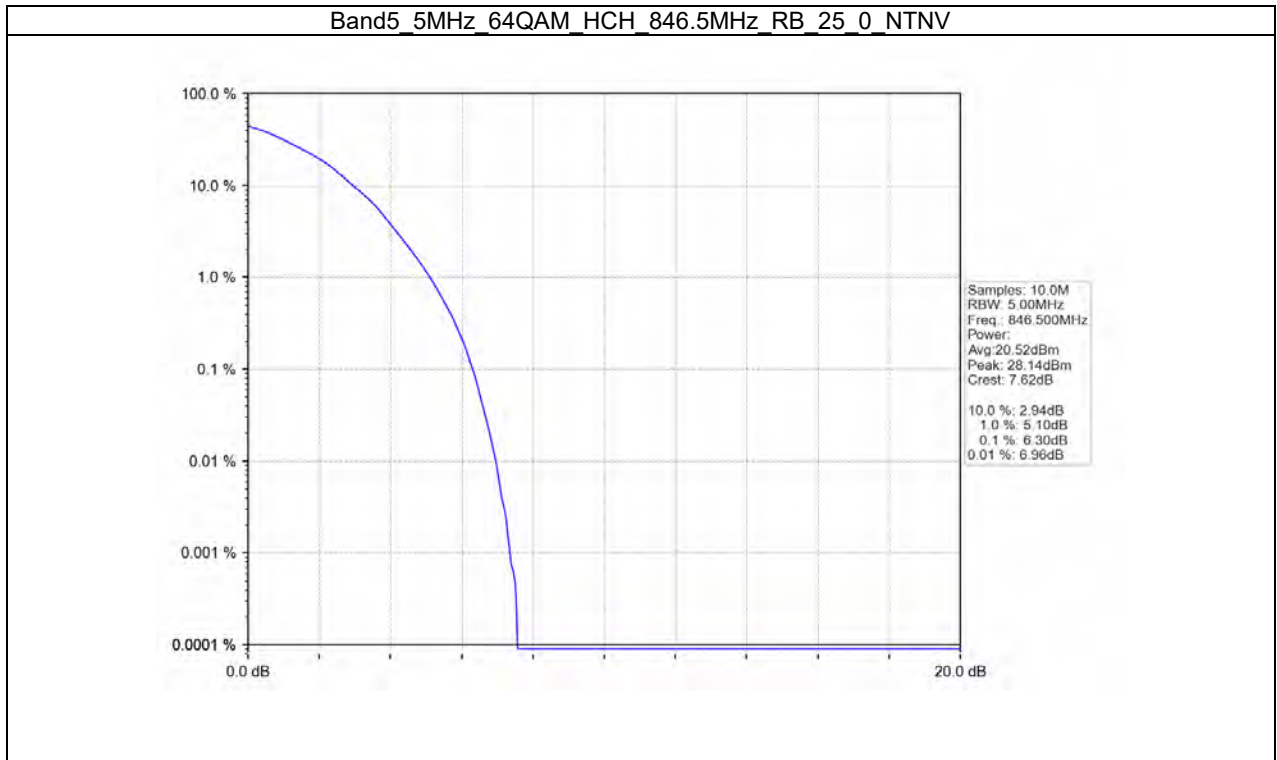

B5_10MHz Test Result

Band: 5 / Bandwidth: 10MHz / NTN						
Modulation	Frequency (MHz)	RB Allocation		Peak-Average Ratio (dB)		Verdict
		Size	Offset	Result	Limit	
QPSK	829	50	0	4.64	<=13	Pass
	836.5	50	0	4.61	<=13	Pass
	844	50	0	4.62	<=13	Pass
16QAM	829	50	0	6.08	<=13	Pass
	836.5	50	0	5.88	<=13	Pass
	844	50	0	6.07	<=13	Pass
64QAM	829	50	0	6.35	<=13	Pass
	836.5	50	0	6.23	<=13	Pass
	844	50	0	6.32	<=13	Pass