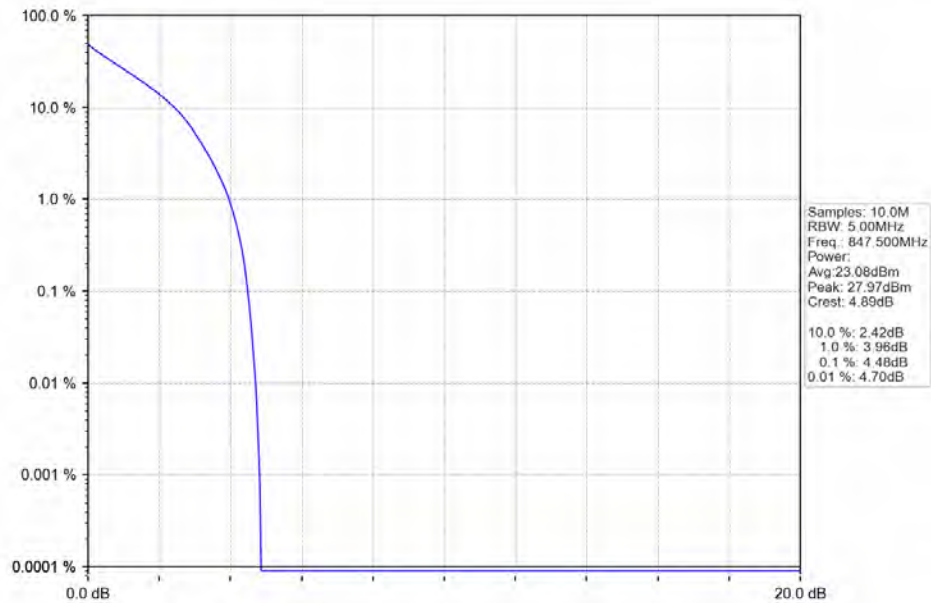

Test Graph

BUREAU
VERITAS

Test Report No.: W7L-P21100018-2RF04

Band5_3MHz_QPSK_HCH_847.5MHz_RB_15_0_NTNV

Band5_3MHz_16QAM_LCH_825.5MHz_RB_15_0_NTNV

BUREAU
VERITAS

Test Report No.: W7L-P21100018-2RF04

Band5_3MHz_64QAM_LCH_825.5MHz_RB_15_0_NTNV