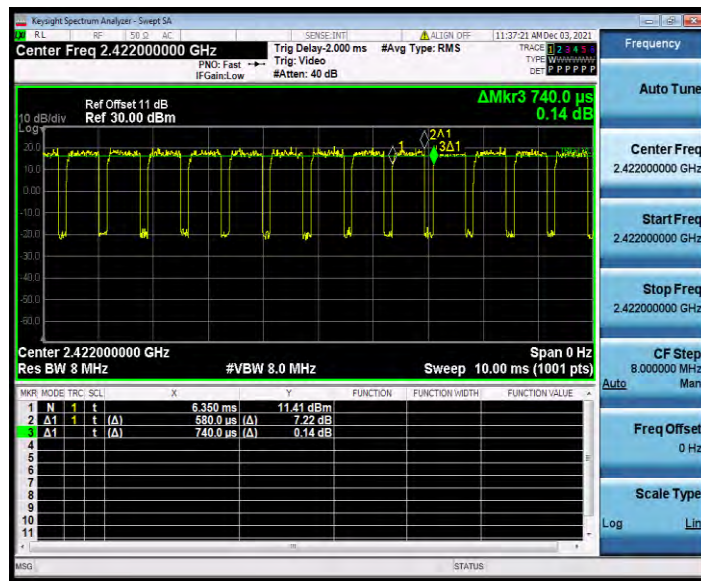

BUREAU VERITAS

Test Report No.: W7L-P22090015-5RF02

11N40SISO_Ant1_2422

11N40SISO_Ant1_2437

BUREAU VERITAS

Test Report No.: W7L-P22090015-5RF02

11N40SISO_Ant1_2452

---END---