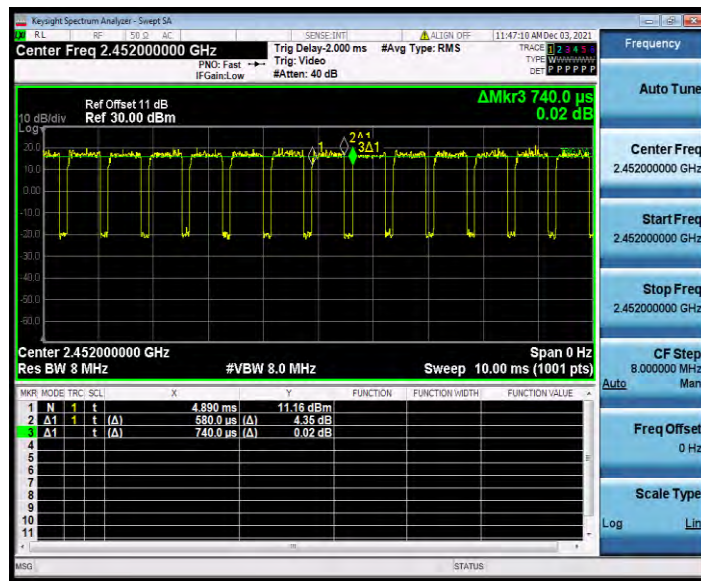

BUREAU VERITAS

Test Report No.: W7L-P22090015-5RF02

11N40SISO_Ant1_2422

11N40SISO_Ant1_2437

BUREAU VERITAS

Test Report No.: W7L-P22090015-5RF02

11N40SISO_Ant1_2452

---END---