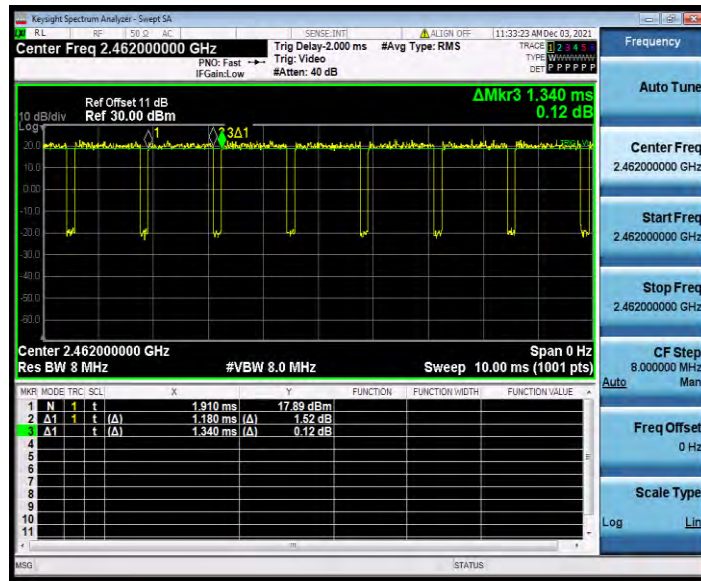

BUREAU VERITAS

Test Report No.: W7L-P22090015-5RF02

11N40SISO_Ant1_2422

11N40SISO_Ant1_2437

BUREAU VERITAS

Test Report No.: W7L-P22090015-5RF02

11N40SISO_Ant1_2452

---END---