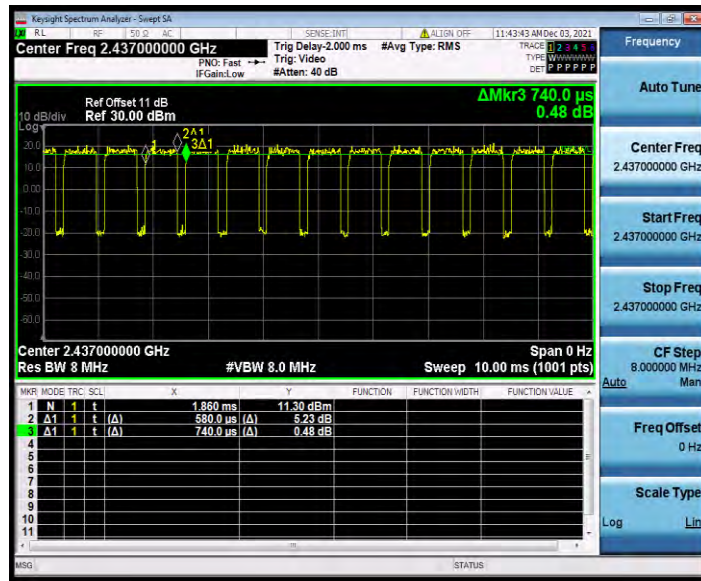

BUREAU VERITAS

Test Report No.: W7L-P22090015-5RF02

11N40SISO_Ant1_2422

11N40SISO_Ant1_2437

BUREAU VERITAS

Test Report No.: W7L-P22090015-5RF02

11N40SISO_Ant1_2452

---END---