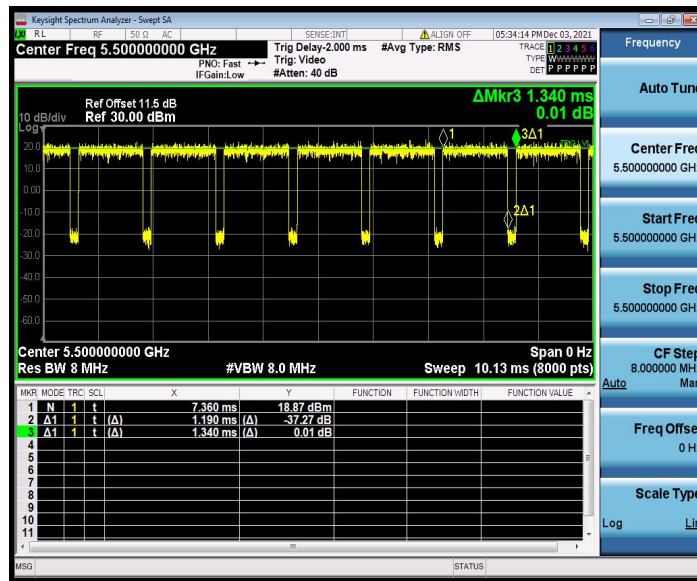

BUREAU VERITAS

Test Report No.: W7L-P21100018-2RF03

11AC20SISO\_Ant1\_5240

11AC20SISO\_Ant1\_5260

BUREAU VERITAS

Test Report No.: W7L-P21100018-2RF03

11AC20SISO\_Ant1\_5300

11AC20SISO\_Ant1\_5320

BUREAU VERITAS

Test Report No.: W7L-P21100018-2RF03

11AC20SISO\_Ant1\_5500

11AC20SISO\_Ant1\_5580

BUREAU VERITAS

Test Report No.: W7L-P21100018-2RF03

11AC20SISO\_Ant1\_5700

11AC20SISO\_Ant1\_5745