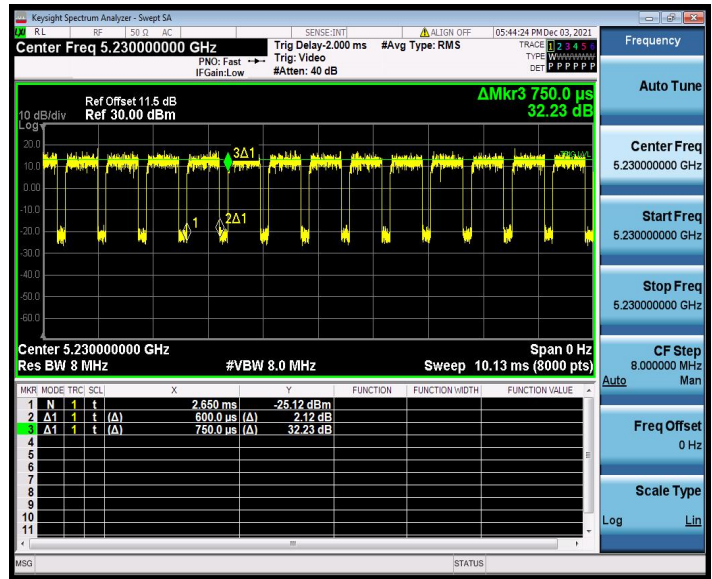

11AC40SISO_Ant1_5230

BUREAU VERITAS

Test Report No.: W7L-P21100018-2RF03

11AC40SISO_Ant1_5270