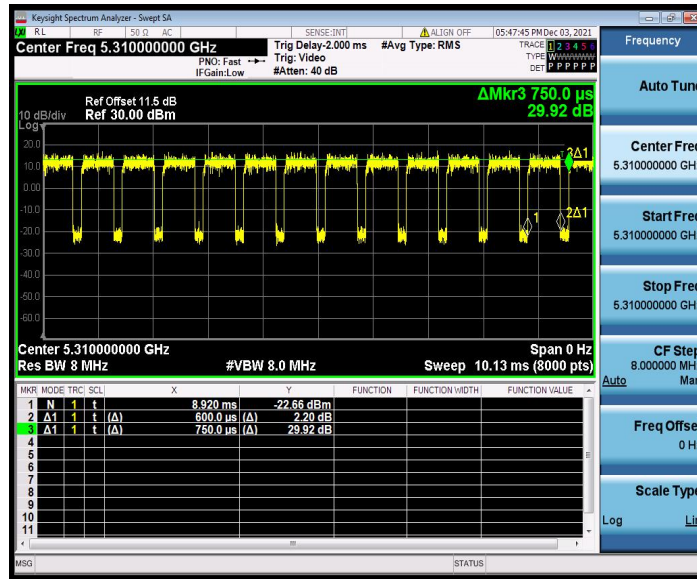

BUREAU VERITAS

Test Report No.: W7L-P21100018-2RF03

11AC40SISO\_Ant1\_5270

11AC40SISO\_Ant1\_5310

BUREAU VERITAS

Test Report No.: W7L-P21100018-2RF03

11AC40SISO\_Ant1\_5510

11AC40SISO\_Ant1\_5550