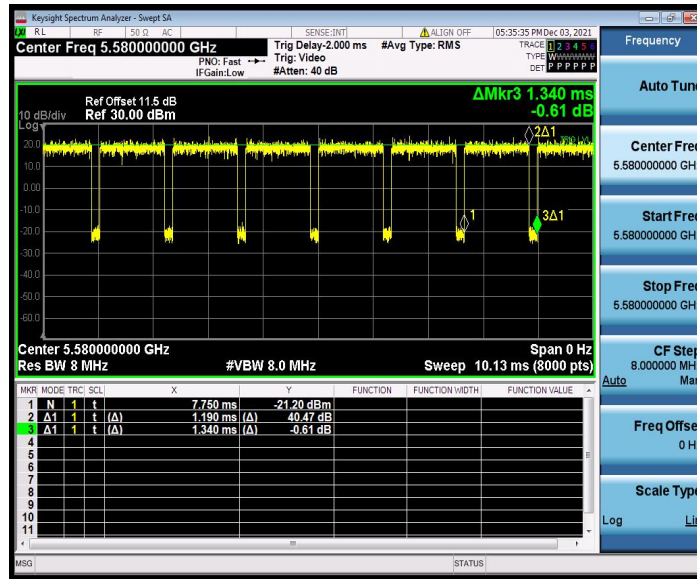

BUREAU VERITAS

Test Report No.: W7L-P21100018-2RF03

11AC20SISO\_Ant1\_5500

11AC20SISO\_Ant1\_5580

BUREAU VERITAS

Test Report No.: W7L-P21100018-2RF03

11AC20SISO\_Ant1\_5700

11AC20SISO\_Ant1\_5745