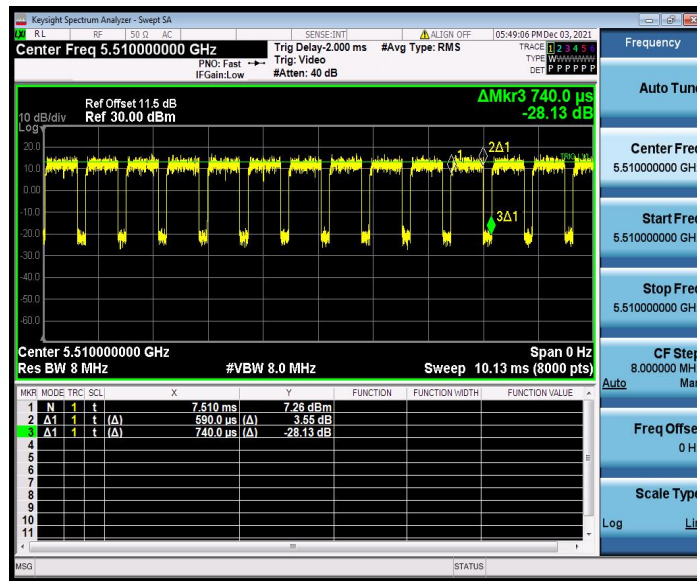

BUREAU VERITAS

Test Report No.: W7L-P21100018-2RF03

11AC40SISO\_Ant1\_5270

11AC40SISO\_Ant1\_5310

BUREAU VERITAS

Test Report No.: W7L-P21100018-2RF03

11AC40SISO\_Ant1\_5510

11AC40SISO\_Ant1\_5550