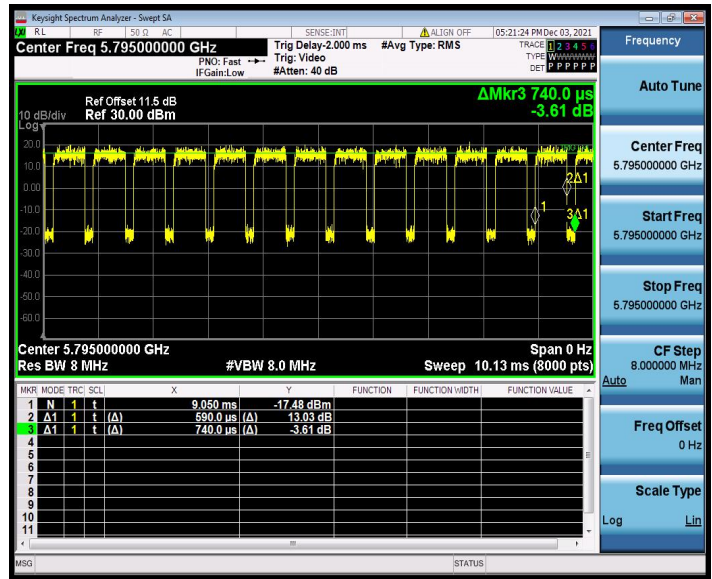

BUREAU VERITAS

Test Report No.: W7L-P21100018-2RF03

11N40SISO\_Ant1\_5755

11N40SISO\_Ant1\_5795

BUREAU VERITAS

Test Report No.: W7L-P21100018-2RF03

11AC20SISO\_Ant1\_5180

11AC20SISO\_Ant1\_5200

BUREAU VERITAS

Test Report No.: W7L-P21100018-2RF03

11AC20SISO\_Ant1\_5240

11AC20SISO\_Ant1\_5260

BUREAU VERITAS

Test Report No.: W7L-P21100018-2RF03

11AC20SISO\_Ant1\_5300

11AC20SISO\_Ant1\_5320