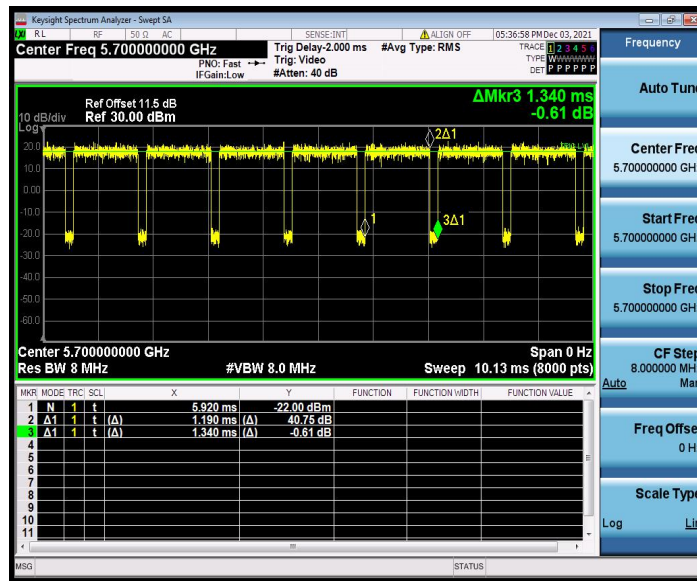

BUREAU VERITAS

Test Report No.: W7L-P21100018-2RF03

11AC20SISO\_Ant1\_5500

11AC20SISO\_Ant1\_5580

BUREAU VERITAS

Test Report No.: W7L-P21100018-2RF03

11AC20SISO\_Ant1\_5700

11AC20SISO\_Ant1\_5745