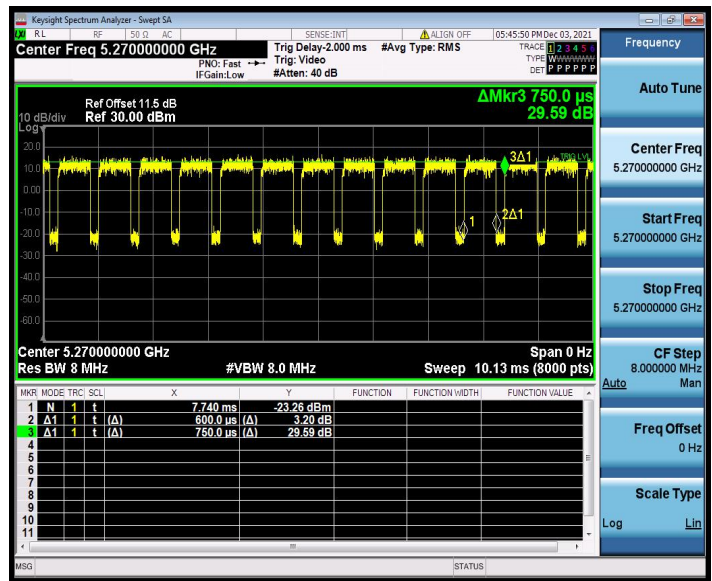

11AC40SISO_Ant1_5270

11AC40SISO_Ant1_5310