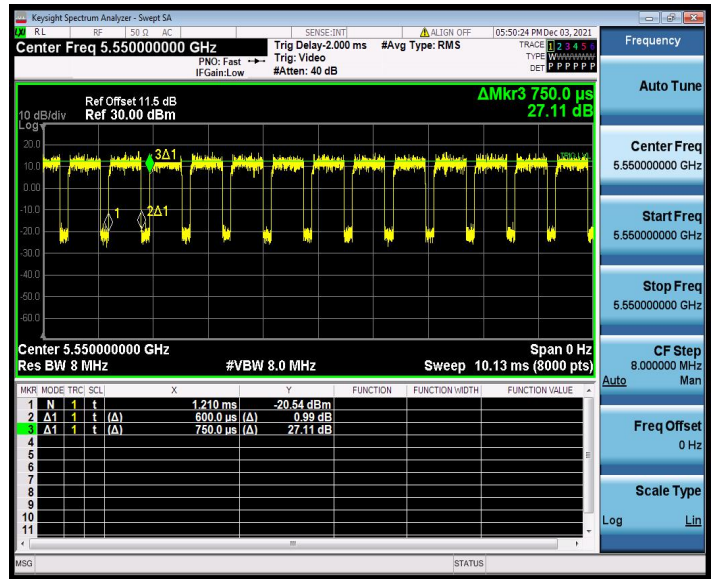

11AC40SISO_Ant1_5550

BUREAU VERITAS

Test Report No.: W7L-P21100018-2RF03

11AC40SISO_Ant1_5670