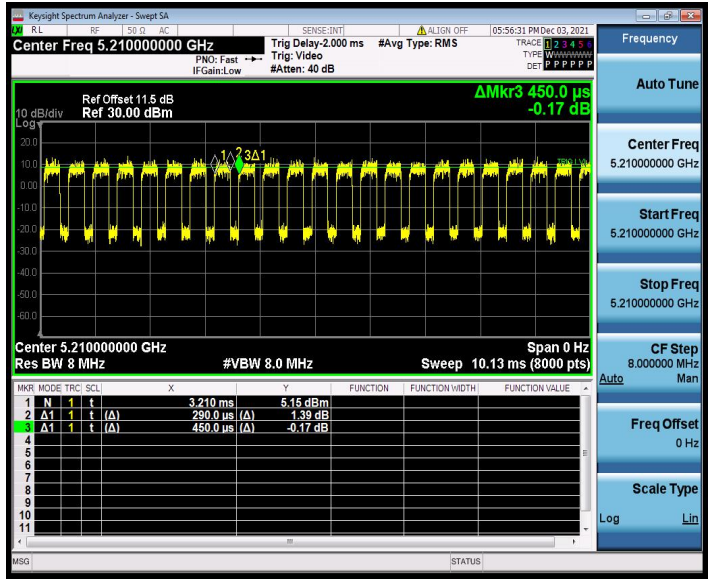

11AC80SISO_Ant1_5210

BUREAU VERITAS

Test Report No.: W7L-P21100018-2RF03

11AC80SISO_Ant1_5290