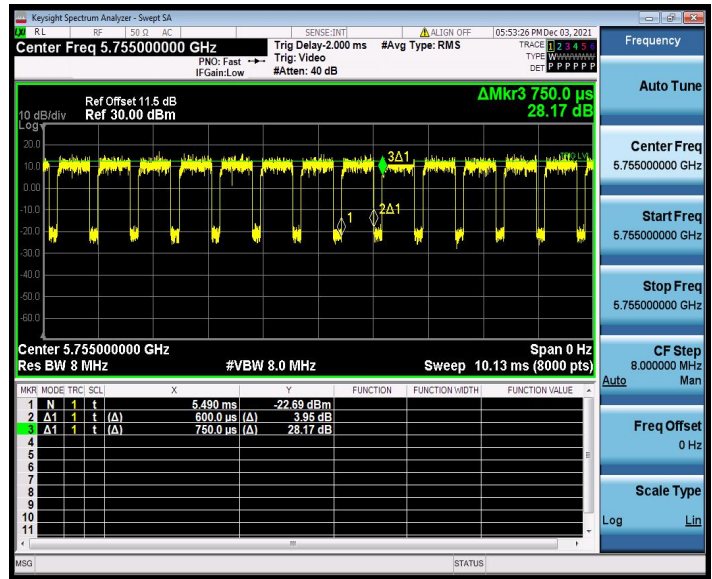

BUREAU VERITAS

Test Report No.: W7L-P21100018-2RF03

11AC40SISO\_Ant1\_5670

11AC40SISO\_Ant1\_5755

BUREAU VERITAS

Test Report No.: W7L-P21100018-2RF03

11AC40SISO\_Ant1\_5795

11AC80SISO\_Ant1\_5210