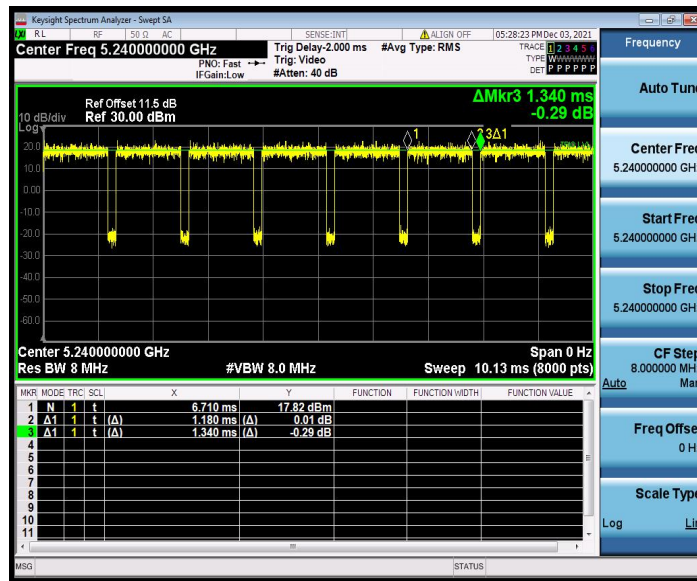

BUREAU VERITAS

Test Report No.: W7L-P21100018-2RF03

11N40SISO\_Ant1\_5755

11N40SISO\_Ant1\_5795

BUREAU VERITAS

Test Report No.: W7L-P21100018-2RF03

11AC20SISO\_Ant1\_5180

11AC20SISO\_Ant1\_5200

BUREAU VERITAS

Test Report No.: W7L-P21100018-2RF03

11AC20SISO\_Ant1\_5240

11AC20SISO\_Ant1\_5260

BUREAU VERITAS

Test Report No.: W7L-P21100018-2RF03

11AC20SISO\_Ant1\_5300

11AC20SISO\_Ant1\_5320