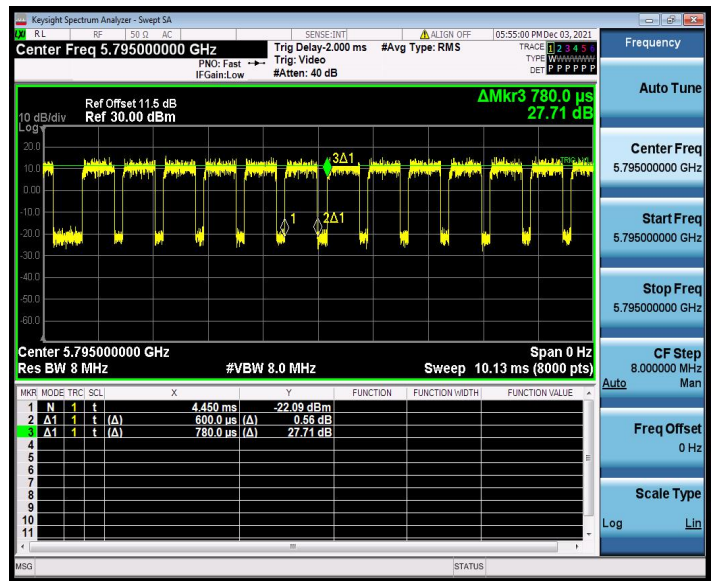

BUREAU VERITAS

Test Report No.: W7L-P21100018-2RF03

11AC40SISO\_Ant1\_5670

11AC40SISO\_Ant1\_5755

BUREAU VERITAS

Test Report No.: W7L-P21100018-2RF03

11AC40SISO\_Ant1\_5795

11AC80SISO\_Ant1\_5210