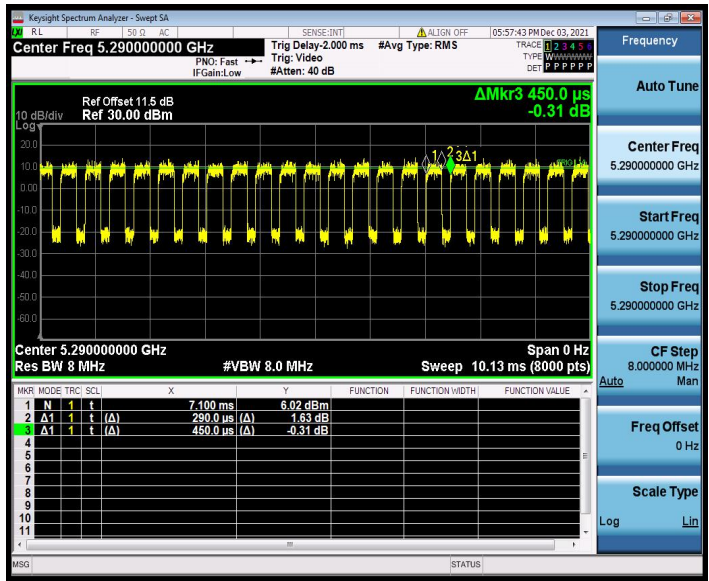

11AC80SISO_Ant1_5290

11AC80SISO_Ant1_5530