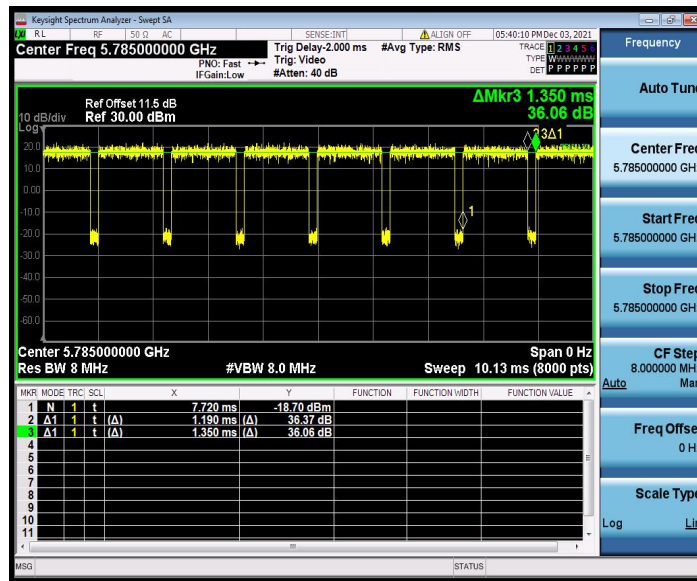

11AC20SISO_Ant1_5785

11AC20SISO_Ant1_5825