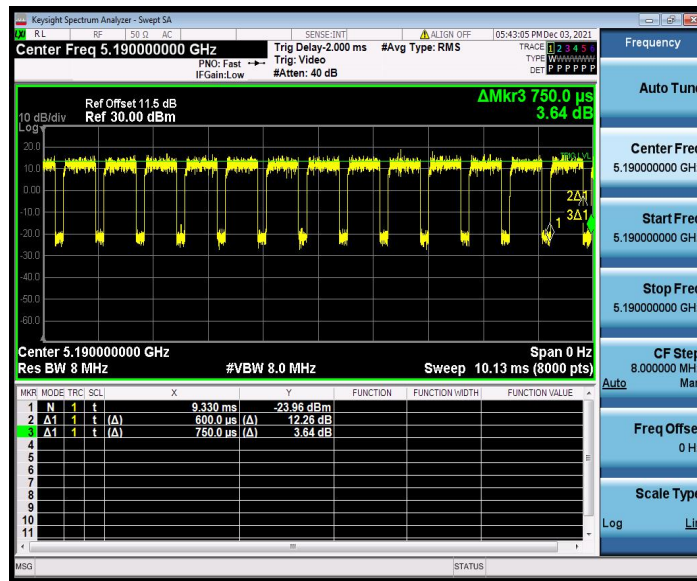

BUREAU VERITAS

Test Report No.: W7L-P21100018-2RF03

11AC20SISO\_Ant1\_5785

11AC20SISO\_Ant1\_5825

BUREAU VERITAS

Test Report No.: W7L-P21100018-2RF03

11AC40SISO\_Ant1\_5190

11AC40SISO\_Ant1\_5230