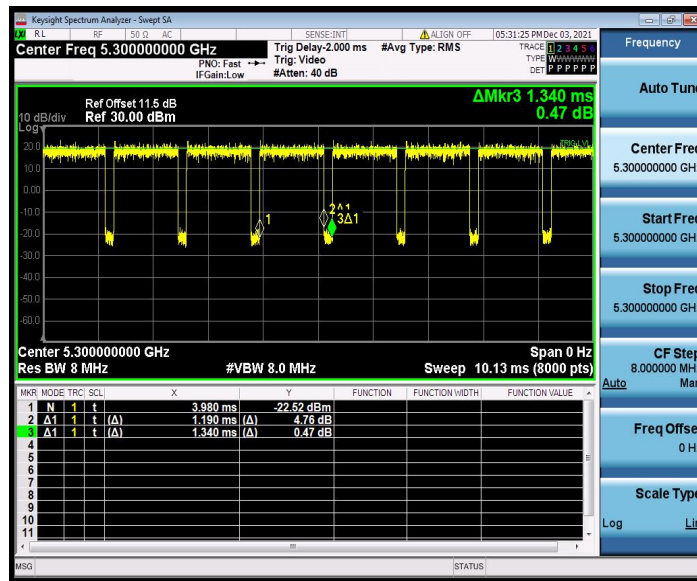

BUREAU VERITAS

Test Report No.: W7L-P21100018-2RF03

11AC20SISO\_Ant1\_5240

11AC20SISO\_Ant1\_5260

BUREAU VERITAS

Test Report No.: W7L-P21100018-2RF03

11AC20SISO\_Ant1\_5300

11AC20SISO\_Ant1\_5320

BUREAU VERITAS

Test Report No.: W7L-P21100018-2RF03

11AC20SISO\_Ant1\_5500

11AC20SISO\_Ant1\_5580

BUREAU VERITAS

Test Report No.: W7L-P21100018-2RF03

11AC20SISO\_Ant1\_5700

11AC20SISO\_Ant1\_5745