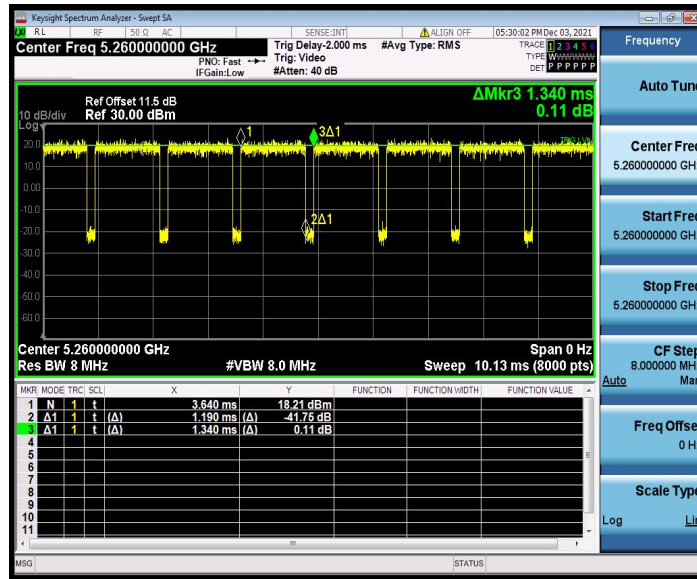

BUREAU VERITAS

Test Report No.: W7L-P21100018-2RF03

11AC20SISO\_Ant1\_5240

11AC20SISO\_Ant1\_5260

BUREAU VERITAS

Test Report No.: W7L-P21100018-2RF03

11AC20SISO\_Ant1\_5300

11AC20SISO\_Ant1\_5320

BUREAU VERITAS

Test Report No.: W7L-P21100018-2RF03

11AC20SISO\_Ant1\_5500

11AC20SISO\_Ant1\_5580

BUREAU VERITAS

Test Report No.: W7L-P21100018-2RF03

11AC20SISO\_Ant1\_5700

11AC20SISO\_Ant1\_5745