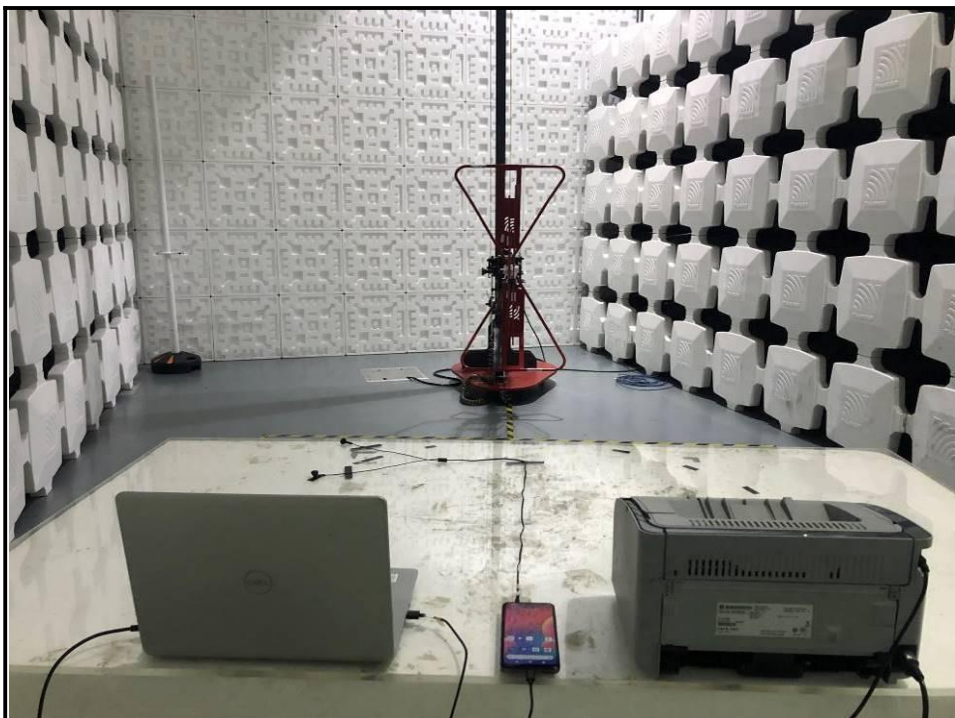

SET-UP FOR CONDUCTED EMISSION TEST

SET-UP FOR RADIATED EMISSION TEST

Frequency Range < 30MHz ~1GHz >

Frequency Range < Above 1GHz >