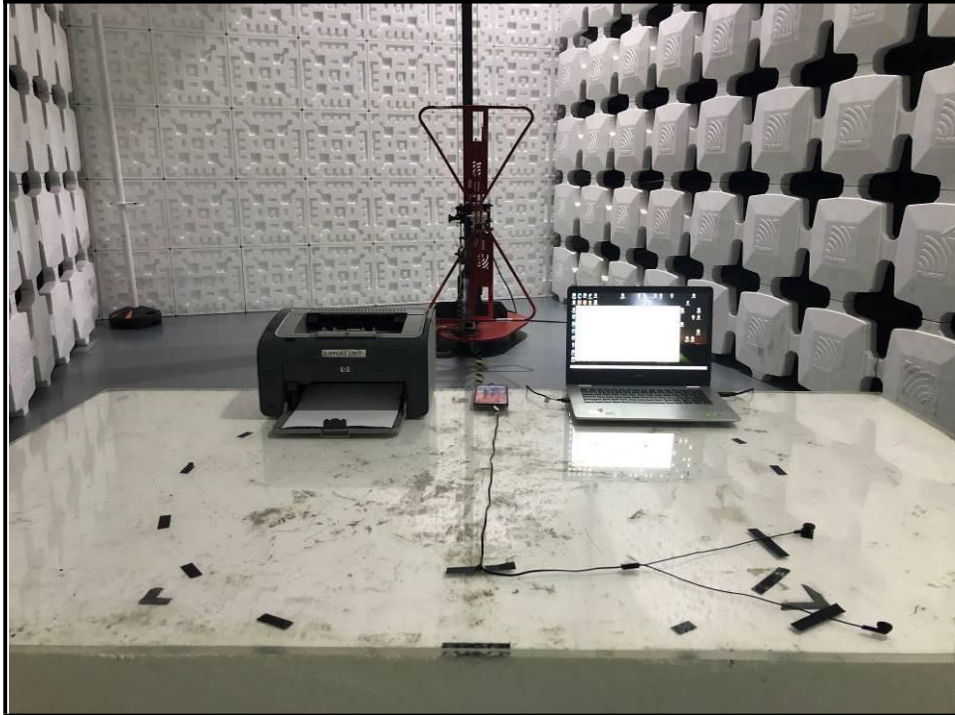

SET-UP FOR CONDUCTED EMISSION TEST

SET-UP FOR RADIATED EMISSION TEST

Frequency Range < 30MHz ~1GHz >

Frequency Range < Above 1GHz >