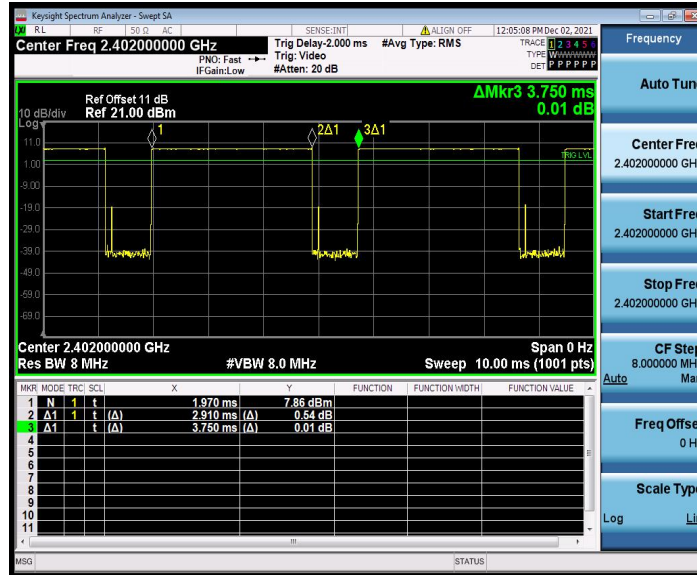

BUREAU VERITAS

Test Report No.: W7L-P21100018-2RF01

TEST GRAPHS

DH5_Ant1_2402

DH5_Ant1_2441