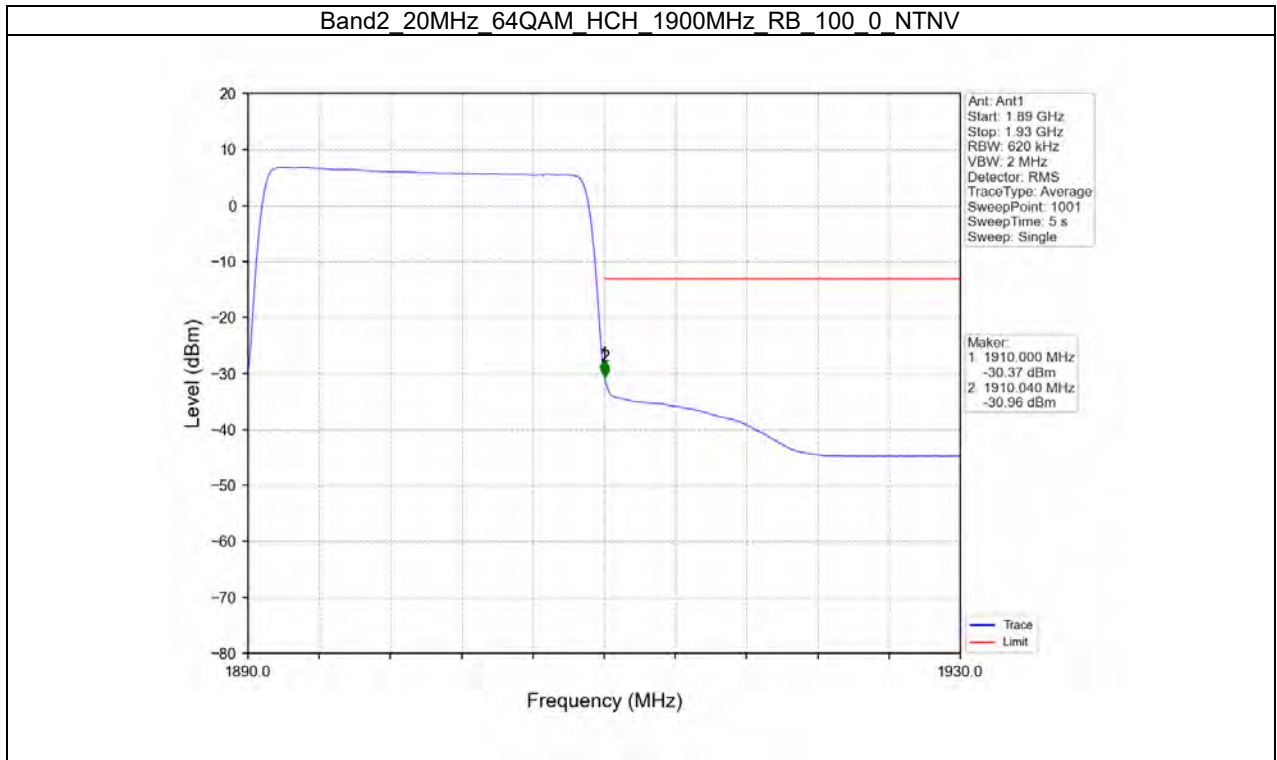

BUREAU
VERITAS

Test Report No.: W7L-P22090015-4RF05

BUREAU
VERITAS

Test Report No.: W7L-P22090015-4RF05

---END---