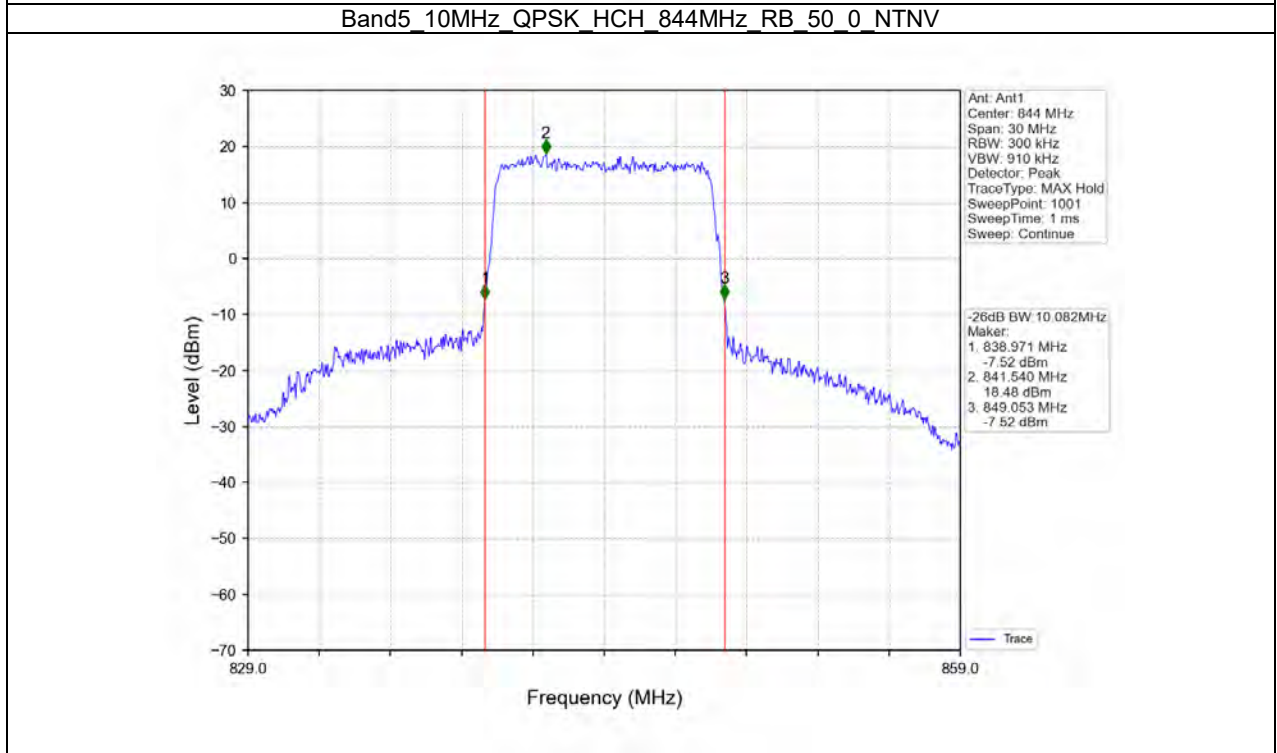

BUREAU
VERITAS

Test Report No.: W7L-P22090015-4RF04

BUREAU
VERITAS

Test Report No.: W7L-P22090015-4RF04

Band5_10MHz_16QAM_LCH_829MHz_RB_50_0_NTNV

Band5_10MHz_16QAM_MCH_836.5MHz_RB_50_0_NTNV

BUREAU VERITAS

Test Report No.: W7L-P22090015-4RF04

Band5_10MHz_16QAM_HCH_844MHz_RB_50_0_NTNV

Band5_10MHz_64QAM_LCH_829MHz_RB_50_0_NTNV

BUREAU VERITAS

Test Report No.: W7L-P22090015-4RF04

Band5 10MHz 64QAM MCH 836.5MHz RB 50 0 NTVN

Band5 10MHz 64QAM HCH 844MHz RB 50 0 NTVN