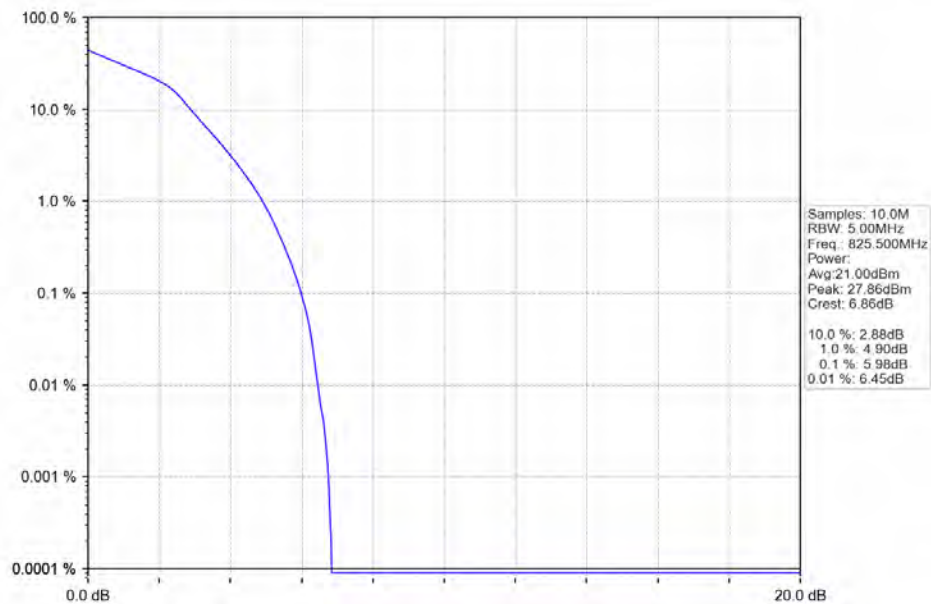

Test Graph

BUREAU
VERITAS

Test Report No.: W7L-P22090015-4RF04

Band5_3MHz_QPSK_HCH_847.5MHz_RB_15_0_NTNV

Band5_3MHz_16QAM_LCH_825.5MHz_RB_15_0_NTNV

BUREAU
VERITAS

Test Report No.: W7L-P22090015-4RF04

Band5_3MHz_16QAM_MCH_836.5MHz_RB_15_0_NTNV