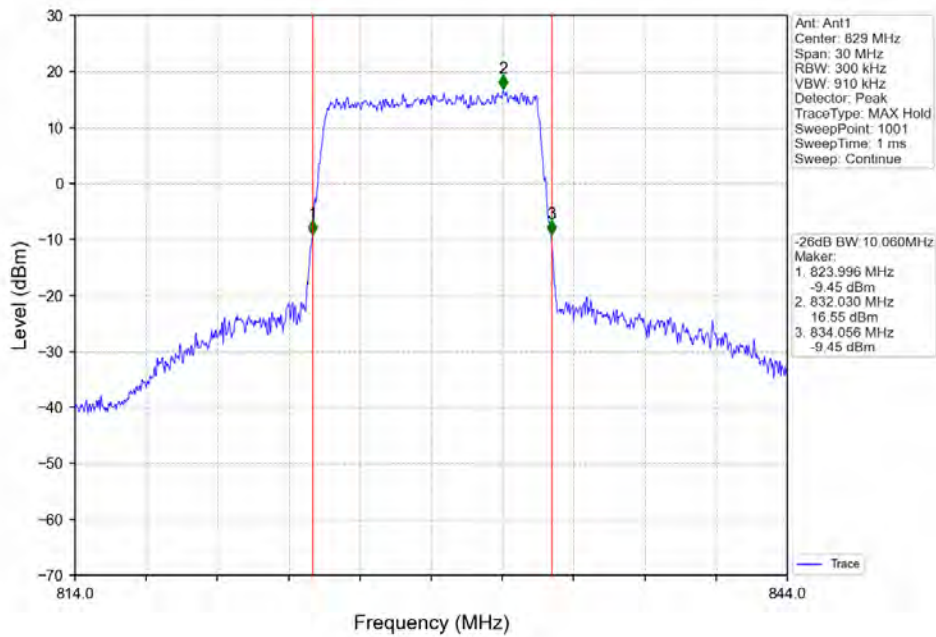

BUREAU
VERITAS

Test Report No.: W7L-P22090015-4RF04

BUREAU
VERITAS

Test Report No.: W7L-P22090015-4RF04

Band5_10MHz_16QAM_LCH_829MHz_RB_50_0_NTNV

Band5_10MHz_16QAM_MCH_836.5MHz_RB_50_0_NTNV

BUREAU VERITAS

Test Report No.: W7L-P22090015-4RF04