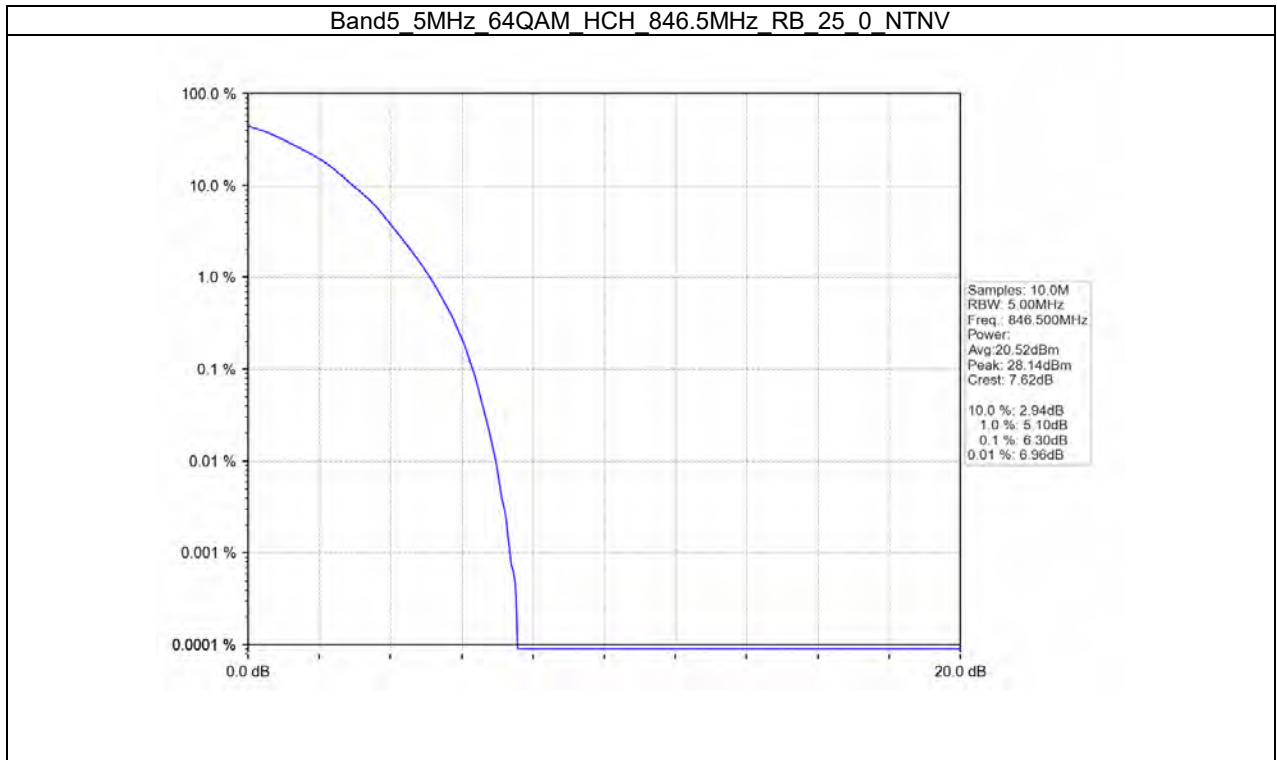

Band5_5MHz_16QAM_HCH_846.5MHz_RB_25_0_NTNV

BUREAU
VERITAS

Test Report No.: W7L-P22090015-4RF04

B5_10MHz Test Result

Band: 5 / Bandwidth: 10MHz / NTN						
Modulation	Frequency (MHz)	RB Allocation		Peak-Average Ratio (dB)		Verdict
		Size	Offset	Result	Limit	
QPSK	829	50	0	4.64	<=13	Pass
	836.5	50	0	4.61	<=13	Pass
	844	50	0	4.62	<=13	Pass
16QAM	829	50	0	6.08	<=13	Pass
	836.5	50	0	5.88	<=13	Pass
	844	50	0	6.07	<=13	Pass
64QAM	829	50	0	6.35	<=13	Pass
	836.5	50	0	6.23	<=13	Pass
	844	50	0	6.32	<=13	Pass