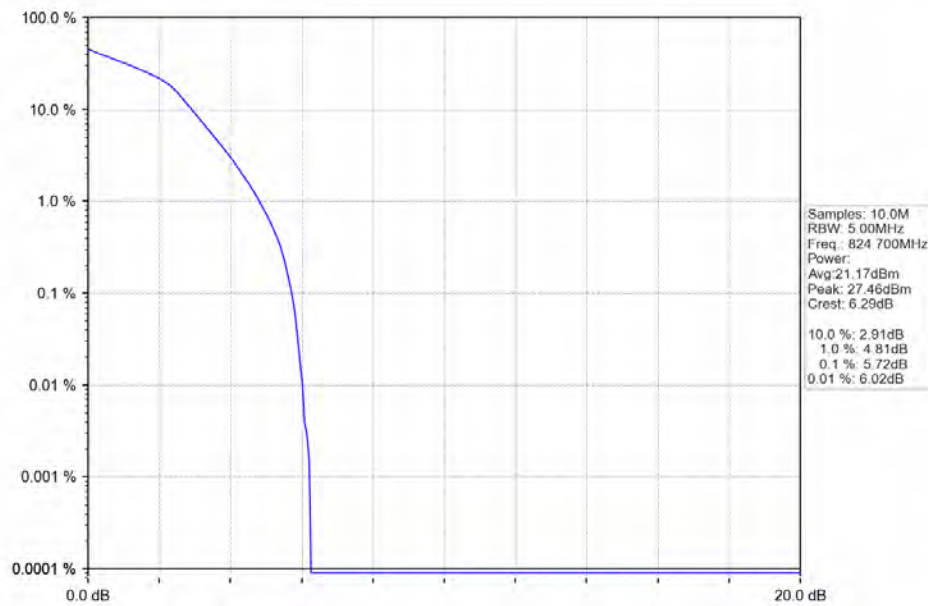

Test Graph

Band5_1.4MHz_QPSK_HCH_848.3MHz_RB_6_0_NTNV

Band5_1.4MHz_16QAM_LCH_824.7MHz_RB_6_0_NTNV

BUREAU
VERITAS

Test Report No.: W7L-P22090015-4RF04

Band5 1.4MHz 16QAM MCH 836.5MHz RB 6 0 NTV

Band5 1.4MHz 16QAM HCH 848.3MHz RB 6 0 NTV