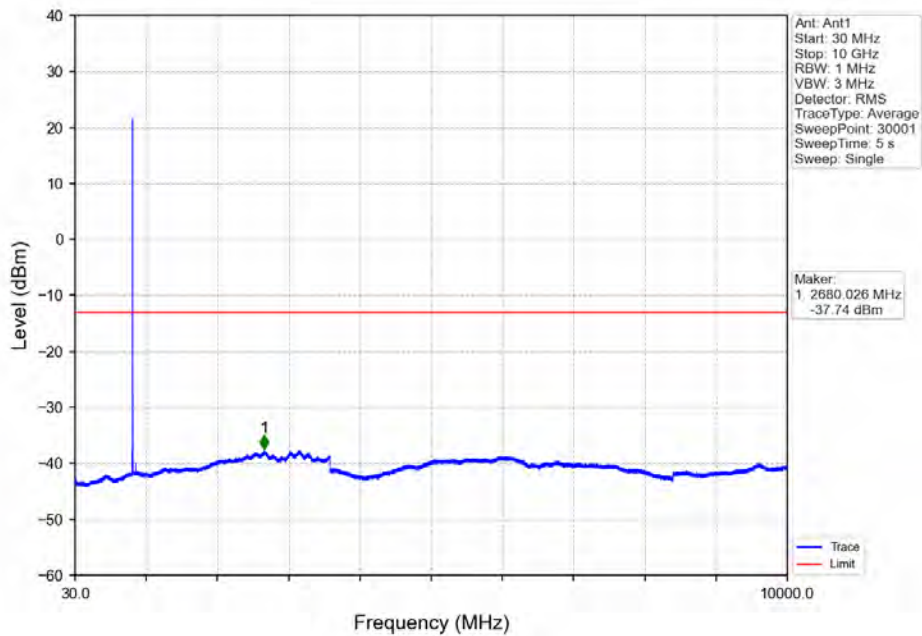

Band5_3MHz_64QAM_MCH_836.5MHz_RB_1_0_NTNV