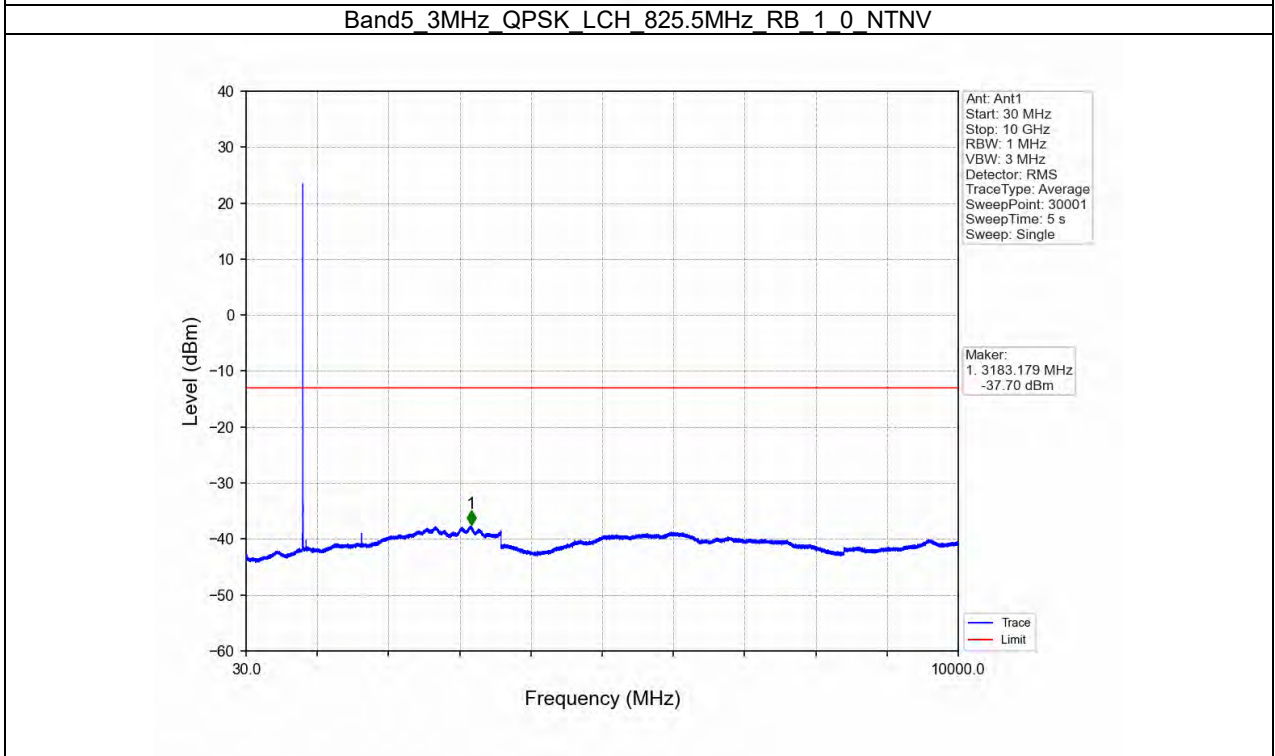

B5_3MHz Test Result

Band: 5 / Bandwidth: 3MHz / NTNV						
Modulation	Frequency (MHz)	RB Allocation		Spurious Emission		Verdict
		Size	Offset	Result	Limit	
QPSK	825.5	1	0	Refer To Test Graph		Pass
		15	0	Refer To Test Graph		Pass
	836.5	1	0	Refer To Test Graph		Pass
		1	0	Refer To Test Graph		Pass
			14	Refer To Test Graph		Pass
		15	0	Refer To Test Graph		Pass
16QAM	825.5	1	0	Refer To Test Graph		Pass
		15	0	Refer To Test Graph		Pass
	836.5	1	0	Refer To Test Graph		Pass
		1	0	Refer To Test Graph		Pass
			14	Refer To Test Graph		Pass
		15	0	Refer To Test Graph		Pass
64QAM	825.5	1	0	Refer To Test Graph		Pass
		15	0	Refer To Test Graph		Pass
	836.5	1	0	Refer To Test Graph		Pass
		1	0	Refer To Test Graph		Pass
			14	Refer To Test Graph		Pass
		15	0	Refer To Test Graph		Pass

Test Graph