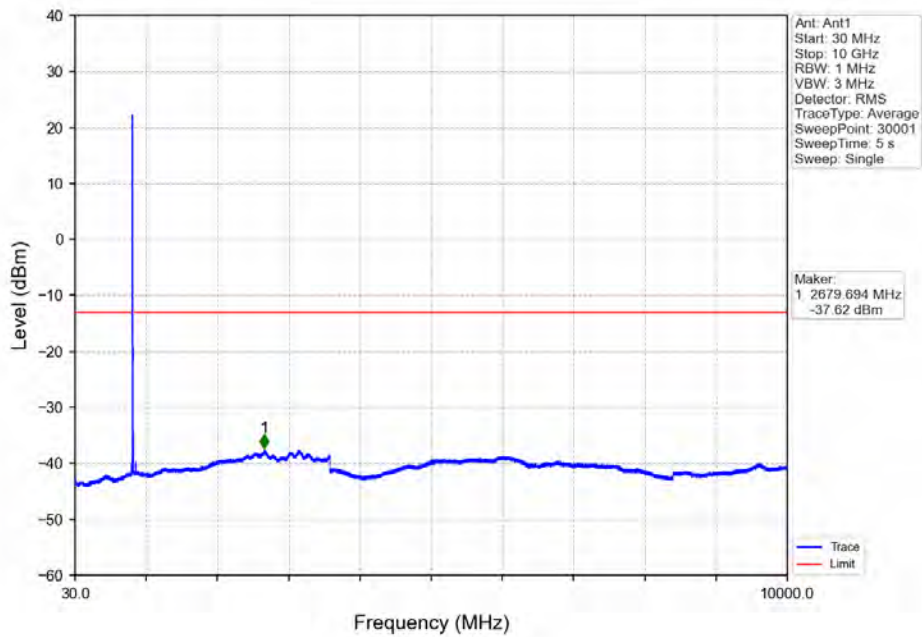

BUREAU
VERITAS

Test Report No.: W7L-P22090015-4RF04

Band5_10MHz_16QAM_MCH_836.5MHz_RB_1_0_NTNV