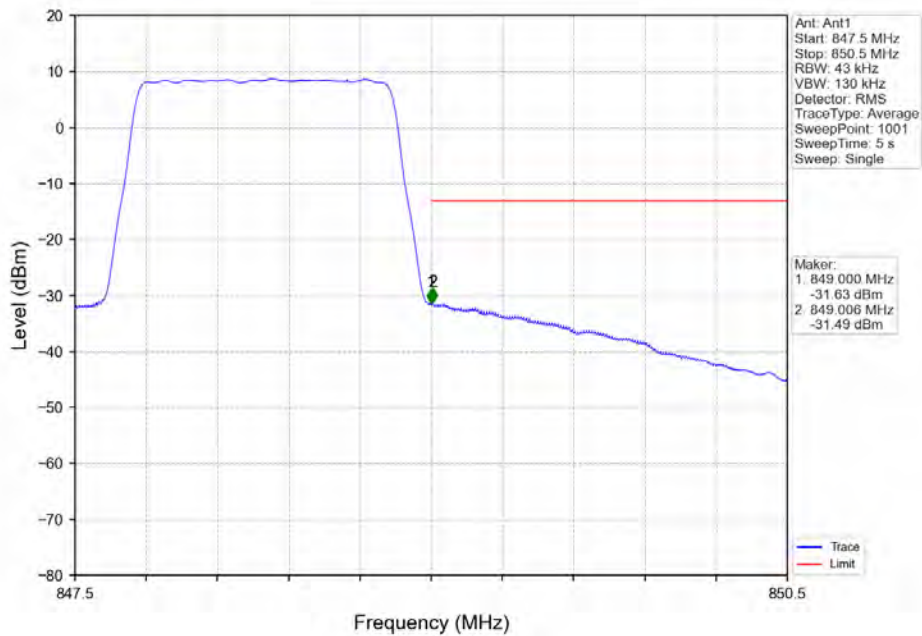

Band5 1.4MHz 16QAM HCH 848.3MHz RB 6 0 NTV