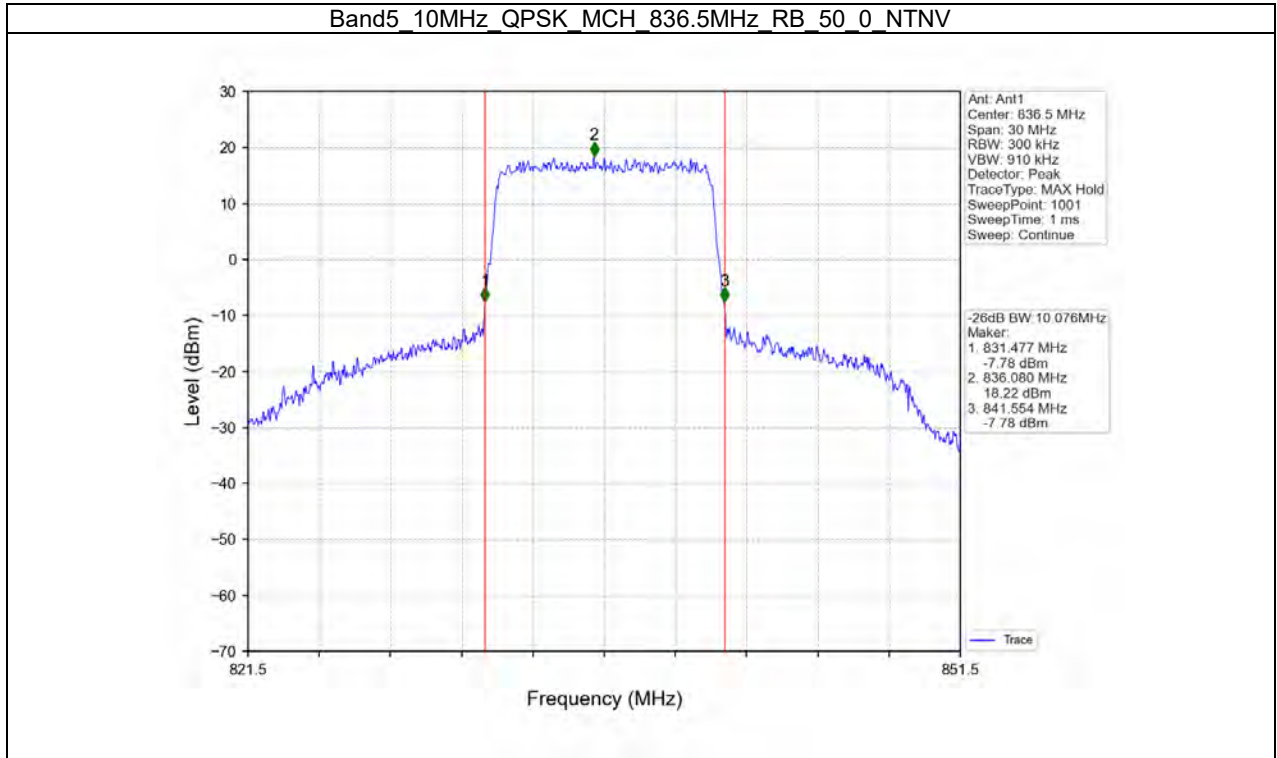

BUREAU
VERITAS

Test Report No.: W7L-P22090015-4RF04

BUREAU
VERITAS

Test Report No.: W7L-P22090015-4RF04

Band5_10MHz_16QAM_LCH_829MHz_RB_50_0_NTNV

Band5_10MHz_16QAM_MCH_836.5MHz_RB_50_0_NTNV

BUREAU VERITAS

Test Report No.: W7L-P22090015-4RF04

Band5_10MHz_16QAM_HCH_844MHz_RB_50_0_NTNV

Band5_10MHz_64QAM_LCH_829MHz_RB_50_0_NTNV

BUREAU VERITAS

Test Report No.: W7L-P22090015-4RF04

Band5 10MHz 64QAM MCH 836.5MHz RB 50 0 NTVN

Band5 10MHz 64QAM HCH 844MHz RB 50 0 NTVN