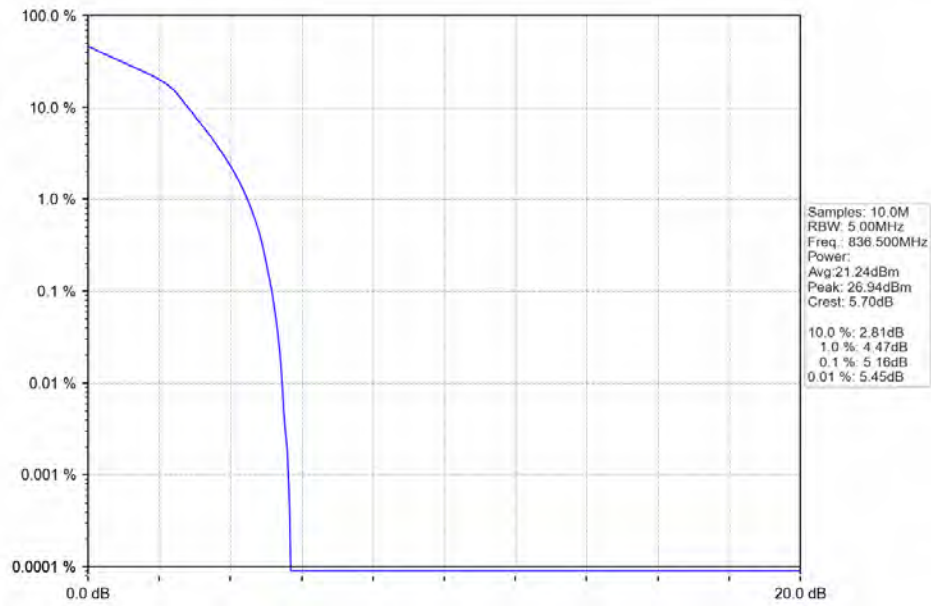

Test Graph

BUREAU
VERITAS

Test Report No.: W7L-P22090015-4RF04

Band5_3MHz_QPSK_HCH_847.5MHz_RB_15_0_NTNV

Band5_3MHz_16QAM_LCH_825.5MHz_RB_15_0_NTNV

BUREAU
VERITAS

Test Report No.: W7L-P22090015-4RF04

Band5_3MHz_16QAM_MCH_836.5MHz_RB_15_0_NTNV