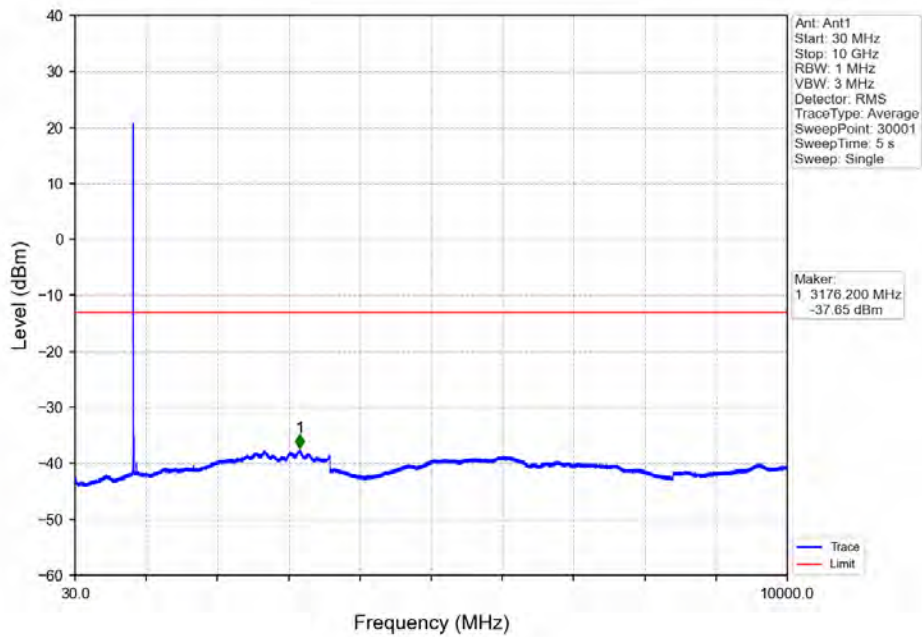

Band5_5MHz_64QAM_LCH_826.5MHz_RB_25_0_NTNV

Band5_5MHz_64QAM_MCH_836.5MHz_RB_1_0_NTNV

BUREAU VERITAS

Test Report No.: W7L-P22090015-4RF04

Band5_5MHz_64QAM_HCH_846.5MHz_RB_1_0_NTNV

Band5_5MHz_64QAM_HCH_846.5MHz_RB_1_24_NTNV