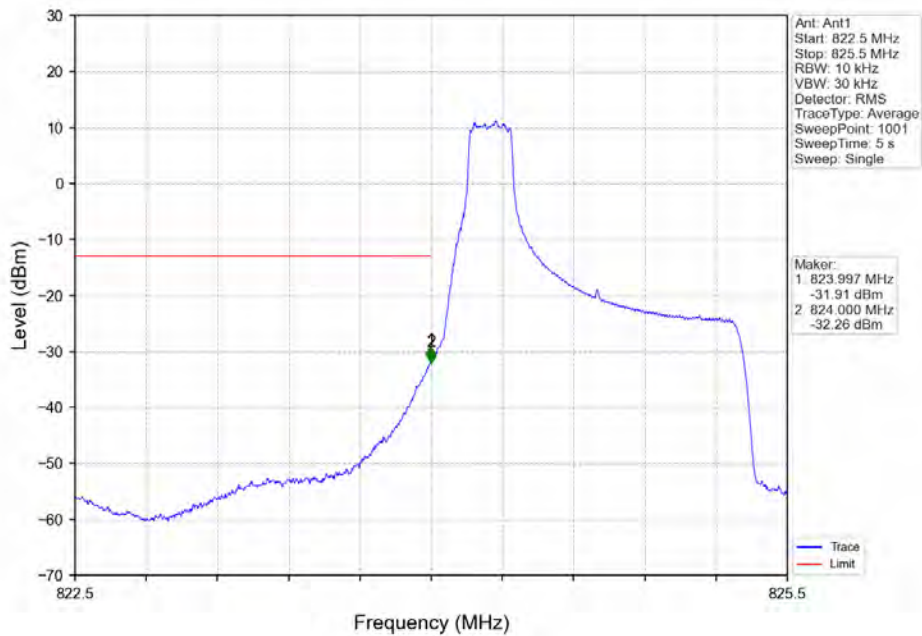

Band5 1.4MHz QPSK HCH 848.3MHz RB 1 5 NTN

BUREAU
VERITAS

Test Report No.: W7L-P22090015-4RF04

Band5_1.4MHz_QPSK_HCH_848.3MHz_RB_6_0_NTNV

Band5_1.4MHz_16QAM_LCH_824.7MHz_RB_1_0_NTNV

BUREAU VERITAS

Test Report No.: W7L-P22090015-4RF04