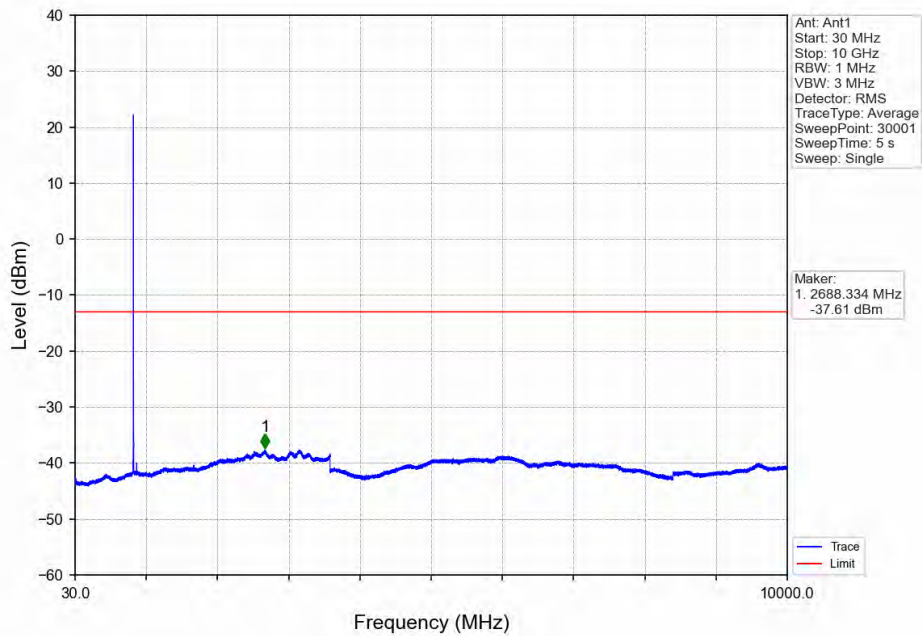

Band5_3MHz_16QAM_HCH_847.5MHz_RB_1_0_NTNV