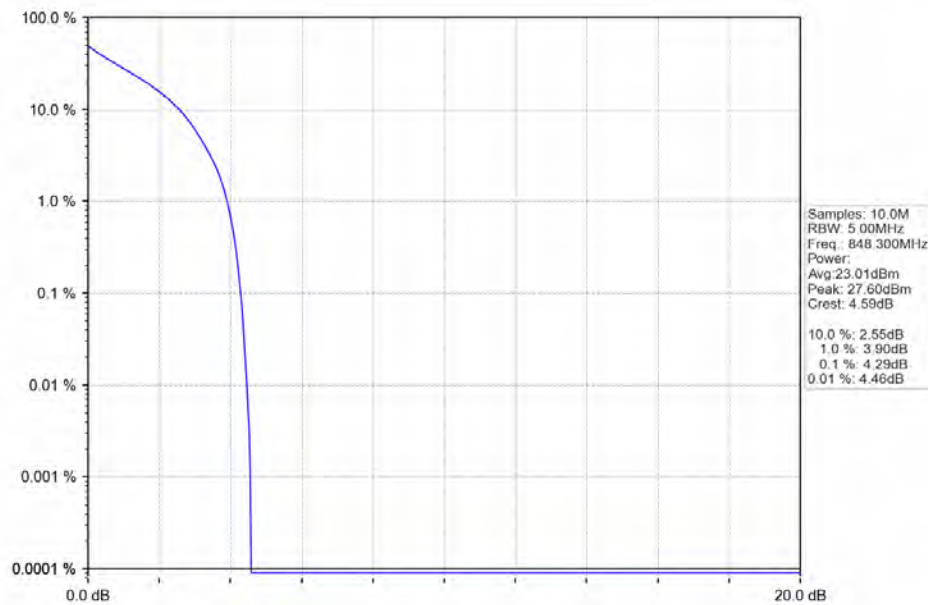

Band5_1.4MHz_QPSK_HCH_848.3MHz_RB_6_0_NTNV