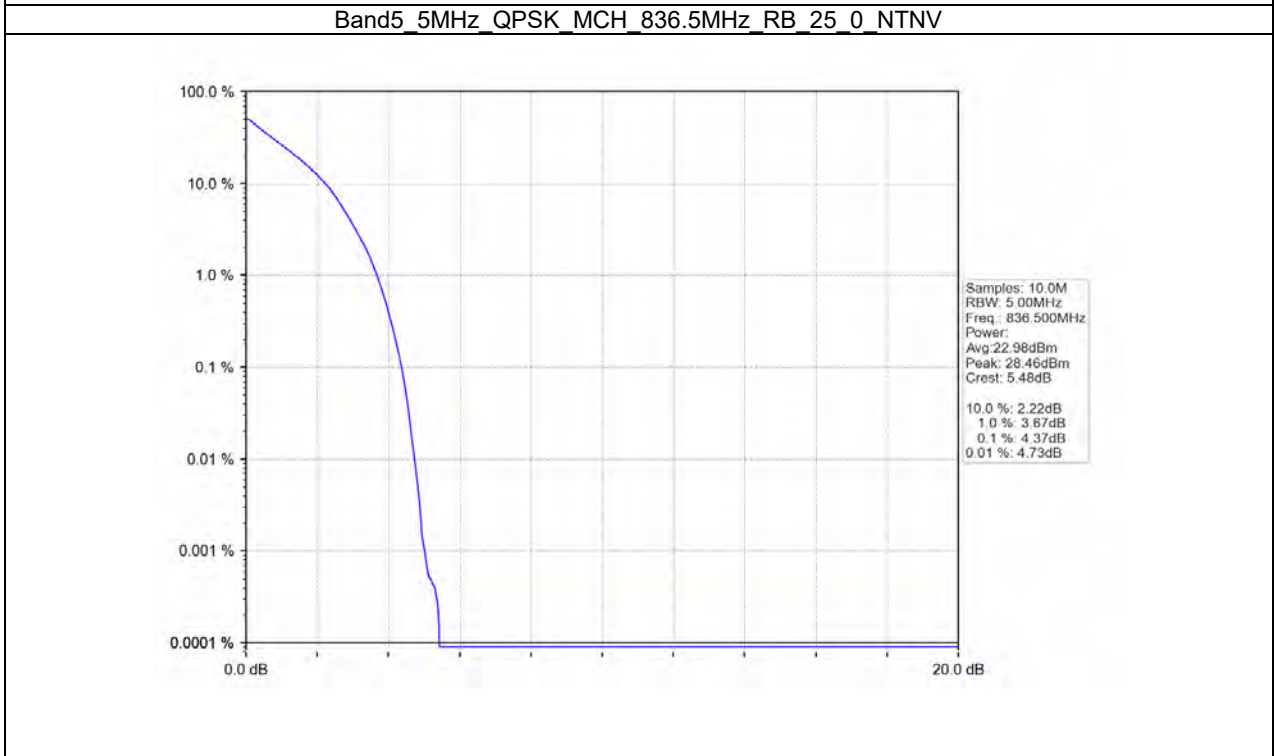

B5_5MHz Test Result

Band: 5 / Bandwidth: 5MHz / NTVN						
Modulation	Frequency (MHz)	RB Allocation		Peak-Average Ratio (dB)		Verdict
		Size	Offset	Result	Limit	
QPSK	826.5	25	0	5.04	<=13	Pass
	836.5	25	0	4.37	<=13	Pass
	846.5	25	0	4.81	<=13	Pass
16QAM	826.5	25	0	6.04	<=13	Pass
	836.5	25	0	5.56	<=13	Pass
	846.5	25	0	5.99	<=13	Pass
64QAM	826.5	25	0	6.29	<=13	Pass
	836.5	25	0	5.91	<=13	Pass
	846.5	25	0	6.30	<=13	Pass

Test Graph