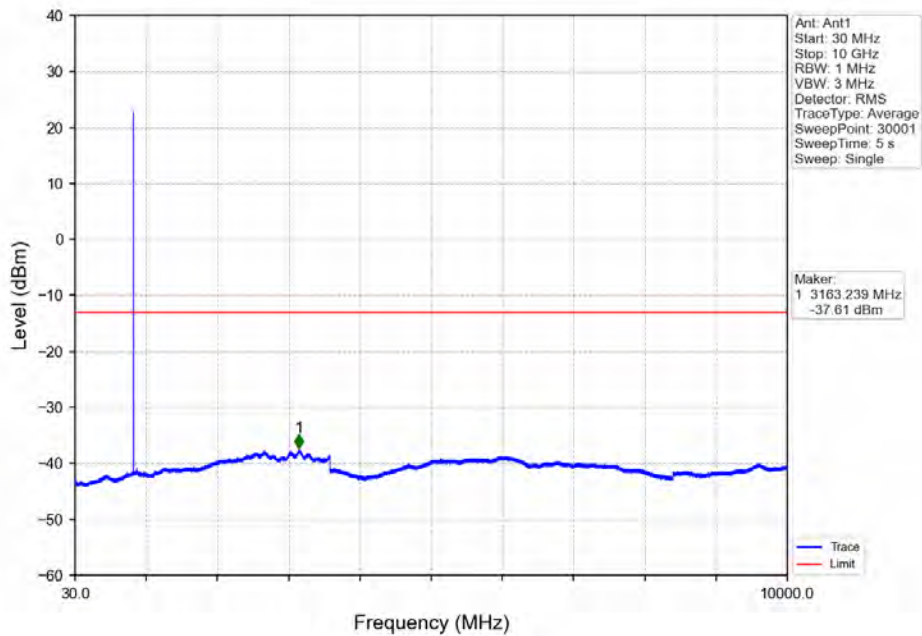

Band5_1.4MHz_16QAM_LCH_824.7MHz_RB_1_0_NTNV

Band5_1.4MHz_16QAM_LCH_824.7MHz_RB_6_0_NTNV

BUREAU
VERITAS

Test Report No.: W7L-P22090015-4RF04

Band5 1.4MHz 16QAM MCH 836.5MHz RB 1 0 NTV

Band5 1.4MHz 16QAM HCH 848.3MHz RB 1 0 NTV