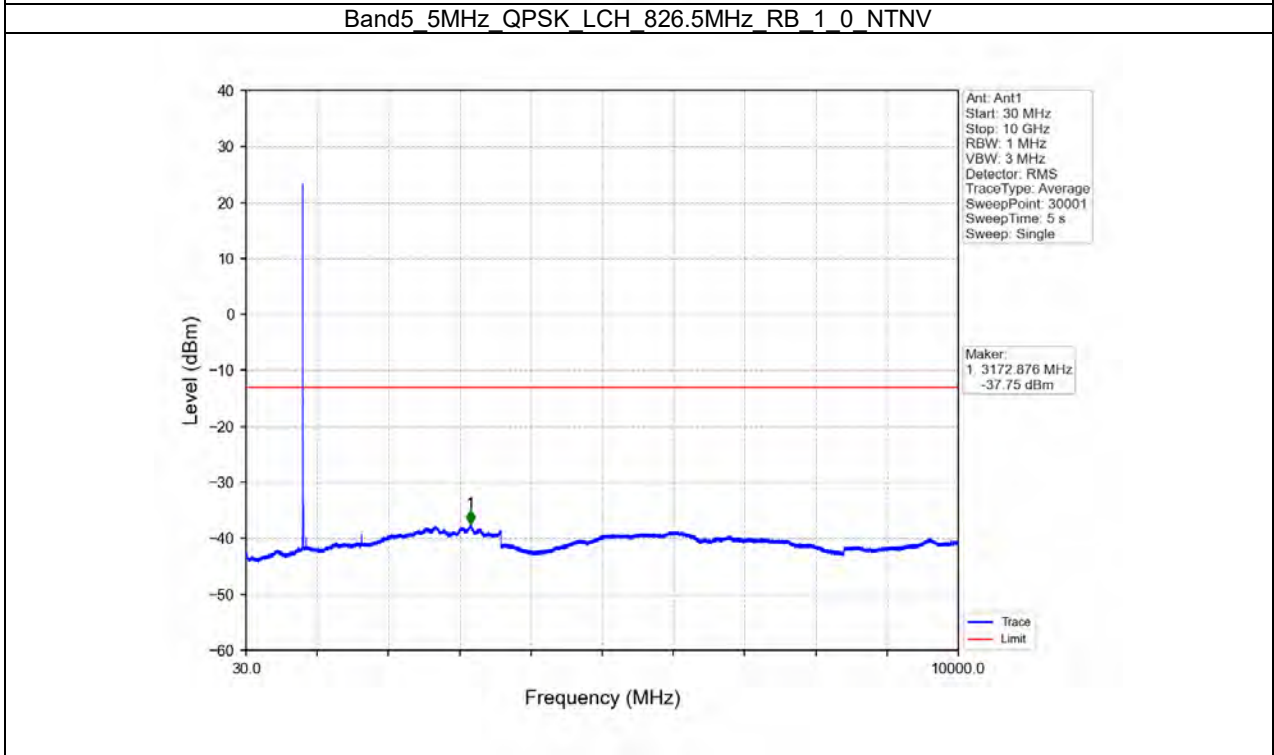

B5_5MHz Test Result

Band: 5 / Bandwidth: 5MHz / NTNV						
Modulation	Frequency (MHz)	RB Allocation		Spurious Emission		Verdict
		Size	Offset	Result	Limit	
QPSK	826.5	1	0	Refer To Test Graph		Pass
		25	0	Refer To Test Graph		Pass
	846.5	1	0	Refer To Test Graph		Pass
			24	Refer To Test Graph		Pass
		25	0	Refer To Test Graph		Pass
			0	Refer To Test Graph		Pass
16QAM	826.5	1	0	Refer To Test Graph		Pass
		25	0	Refer To Test Graph		Pass
	846.5	1	0	Refer To Test Graph		Pass
			24	Refer To Test Graph		Pass
		25	0	Refer To Test Graph		Pass
			0	Refer To Test Graph		Pass
64QAM	826.5	1	0	Refer To Test Graph		Pass
		25	0	Refer To Test Graph		Pass
	846.5	1	0	Refer To Test Graph		Pass
			24	Refer To Test Graph		Pass
		25	0	Refer To Test Graph		Pass
			0	Refer To Test Graph		Pass

Test Graph