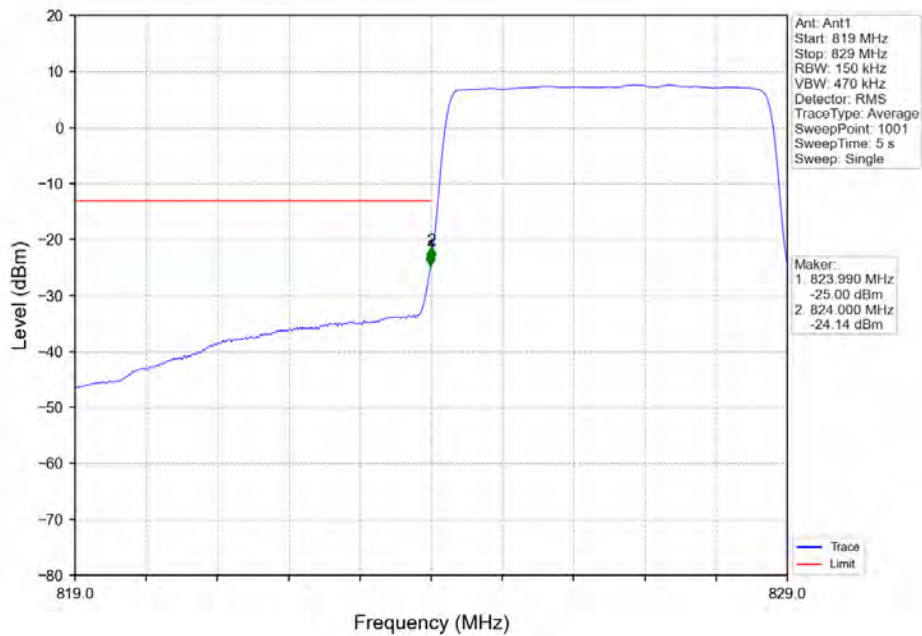

Band5_5MHz_16QAM_LCH_826.5MHz_RB_25_0_NTNV