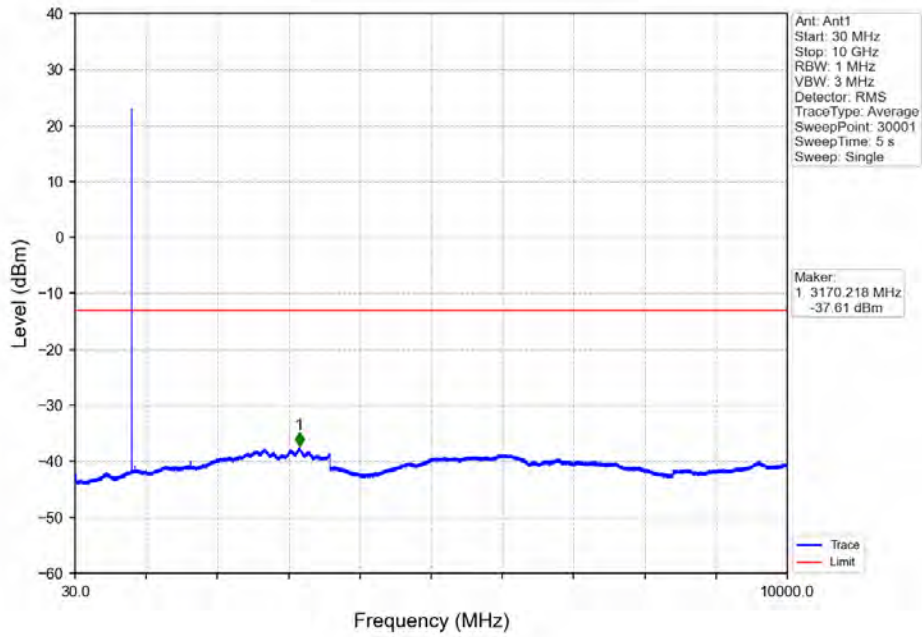

BUREAU VERITAS

Test Report No.: W7L-P22090015-4RF04

Band5_1.4MHz_16QAM_LCH_824.7MHz_RB_1_0_NTNV