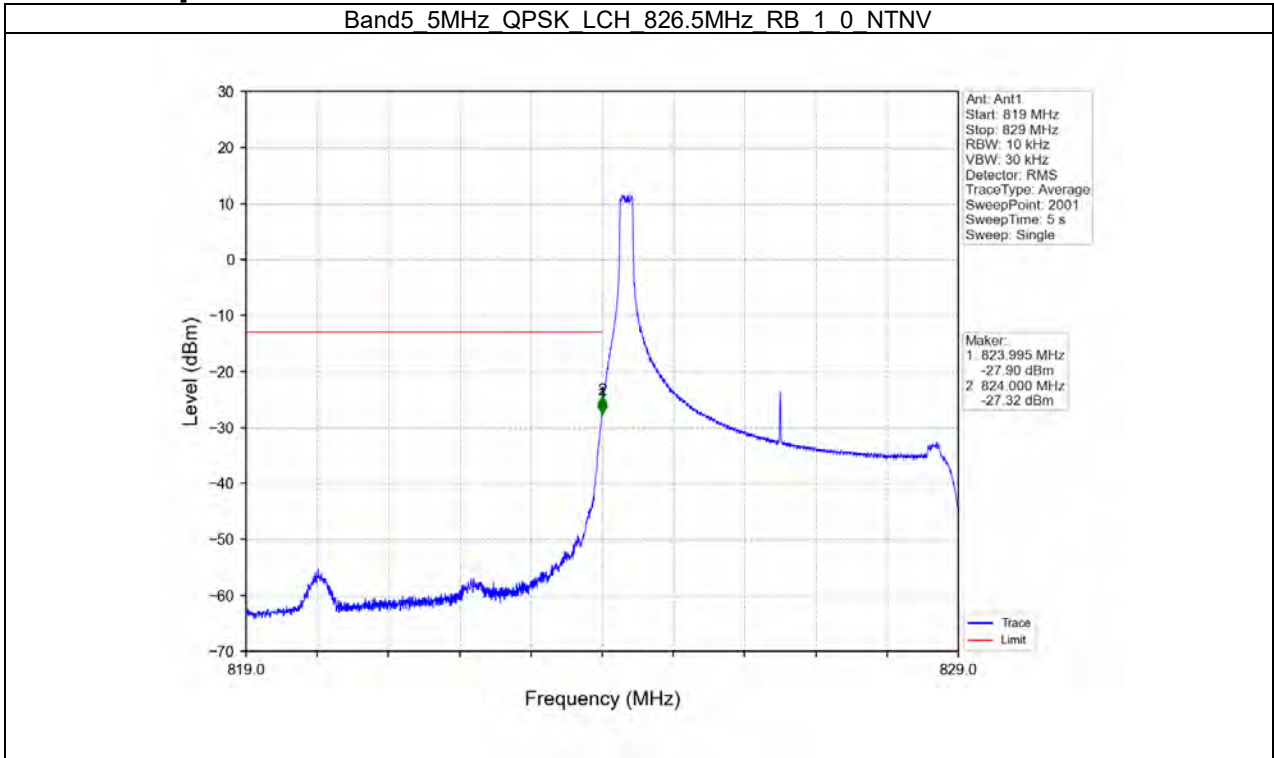

B5_5MHz Test Result

Band: 5 / Bandwidth: 5MHz / NTNV						
Modulation	Frequency (MHz)	RB Allocation		Spurious Emission		Verdict
		Size	Offset	Result	Limit	
QPSK	826.5	1	0	Refer To Test Graph		Pass
		25	0	Refer To Test Graph		Pass
	846.5	1	0	Refer To Test Graph		Pass
			24	Refer To Test Graph		Pass
		25	0	Refer To Test Graph		Pass
			0	Refer To Test Graph		Pass
16QAM	826.5	1	0	Refer To Test Graph		Pass
		25	0	Refer To Test Graph		Pass
	846.5	1	0	Refer To Test Graph		Pass
			24	Refer To Test Graph		Pass
		25	0	Refer To Test Graph		Pass
			0	Refer To Test Graph		Pass
64QAM	826.5	1	0	Refer To Test Graph		Pass
		25	0	Refer To Test Graph		Pass
	846.5	1	0	Refer To Test Graph		Pass
			24	Refer To Test Graph		Pass
		25	0	Refer To Test Graph		Pass
			0	Refer To Test Graph		Pass

Test Graph