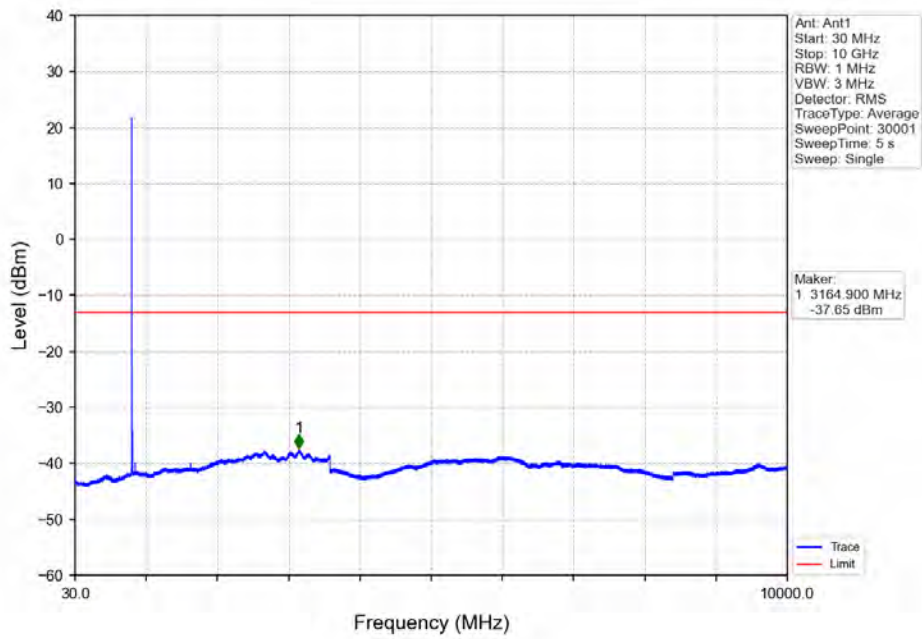

BUREAU VERITAS

Test Report No.: W7L-P22090015-4RF04

Band5_5MHz_16QAM_LCH_826.5MHz_RB_1_0_NTNV