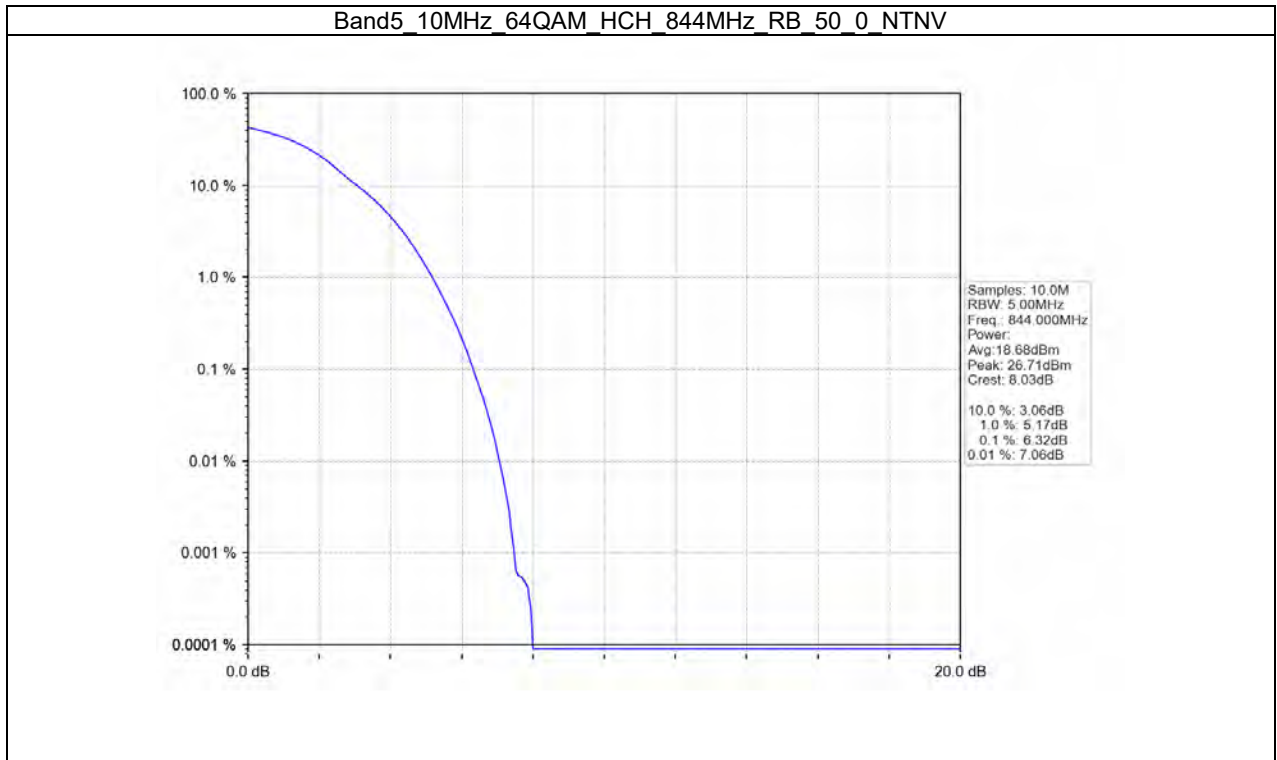

BUREAU
VERITAS

Test Report No.: W7L-P22090015-4RF04

Spurious Emission B5_1.4MHz Test Result

Band: 5 / Bandwidth: 1.4MHz / NTNv						
Modulation	Frequency (MHz)	RB Allocation		Spurious Emission		Verdict
		Size	Offset	Result	Limit	
QPSK	824.7	1	0	Refer To Test Graph		Pass
		6	0	Refer To Test Graph		Pass
	836.5	1	0	Refer To Test Graph		Pass
		1	0	Refer To Test Graph		Pass
			5	Refer To Test Graph		Pass
		6	0	Refer To Test Graph		Pass
16QAM	824.7	1	0	Refer To Test Graph		Pass
		6	0	Refer To Test Graph		Pass
	836.5	1	0	Refer To Test Graph		Pass
		1	0	Refer To Test Graph		Pass
	5		Refer To Test Graph		Pass	
		6	0	Refer To Test Graph		Pass
64QAM	824.7	1	0	Refer To Test Graph		Pass
		6	0	Refer To Test Graph		Pass
	836.5	1	0	Refer To Test Graph		Pass
		1	0	Refer To Test Graph		Pass
	5		Refer To Test Graph		Pass	
		6	0	Refer To Test Graph		Pass