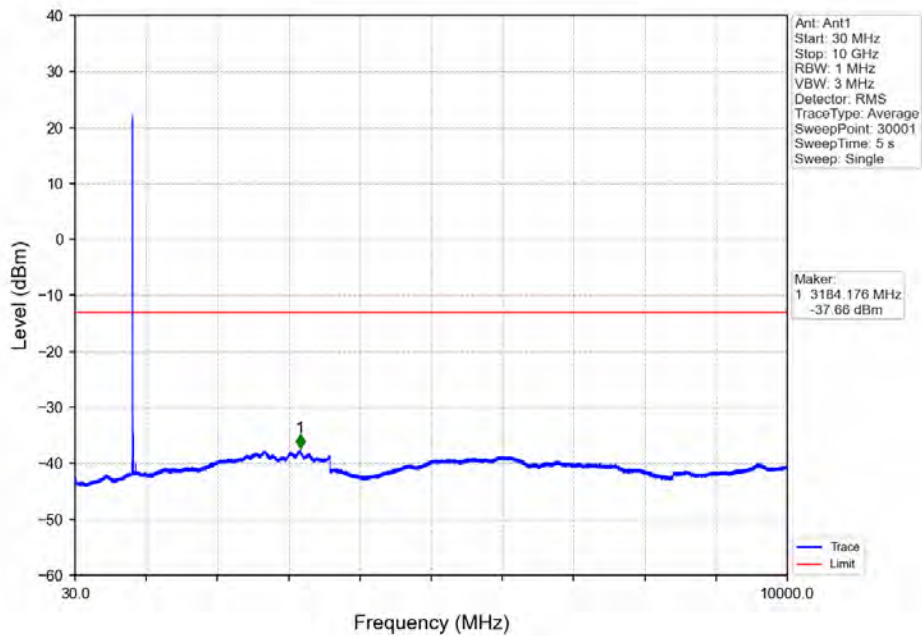

Band5_5MHz_64QAM_MCH_836.5MHz_RB_1_0_NTNV