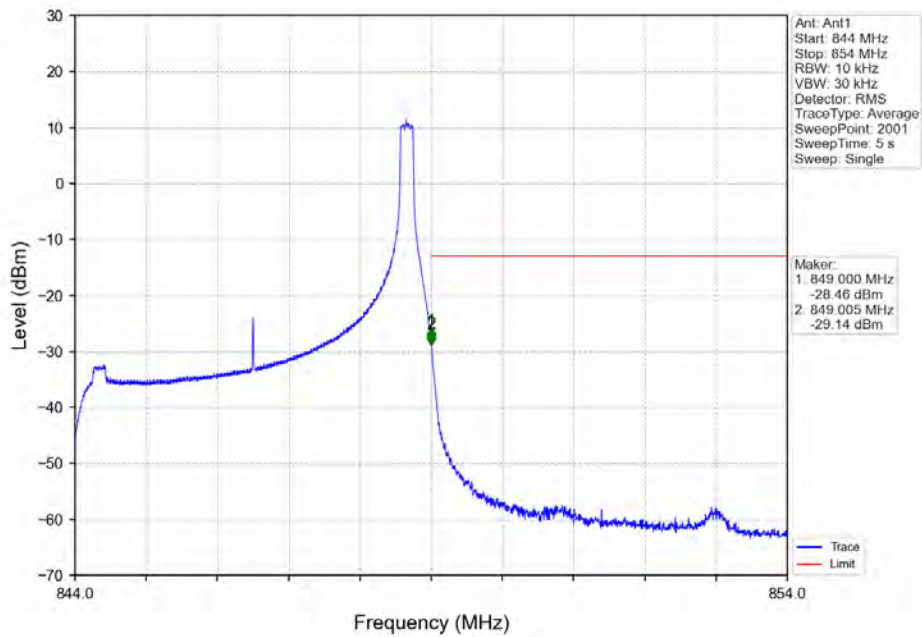

BUREAU VERITAS

Test Report No.: W7L-P22090015-4RF04

Band5_5MHz_16QAM_HCH_846.5MHz_RB_1_24_NTNV