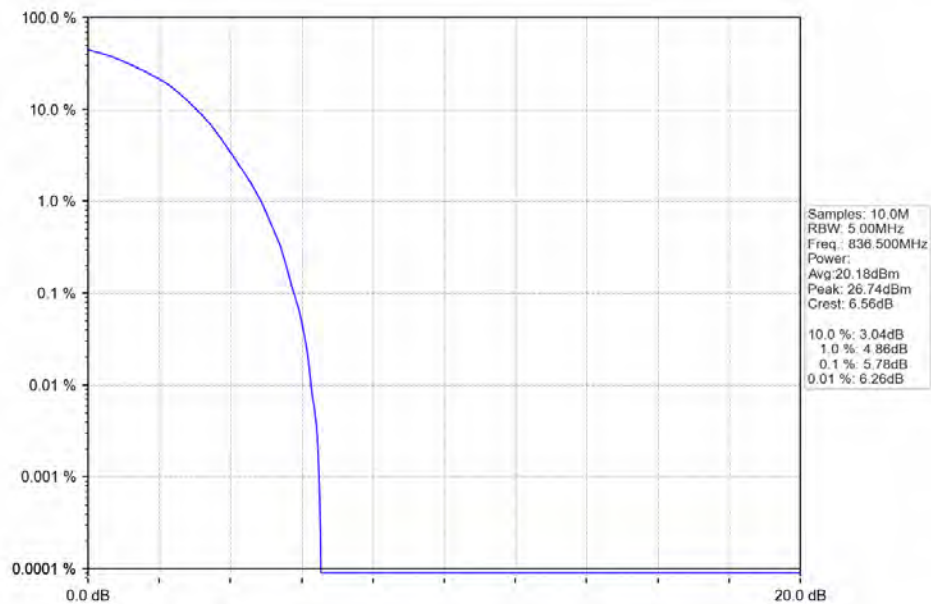

Band5 1.4MHz 64QAM MCH 836.5MHz RB 6 0 NTV