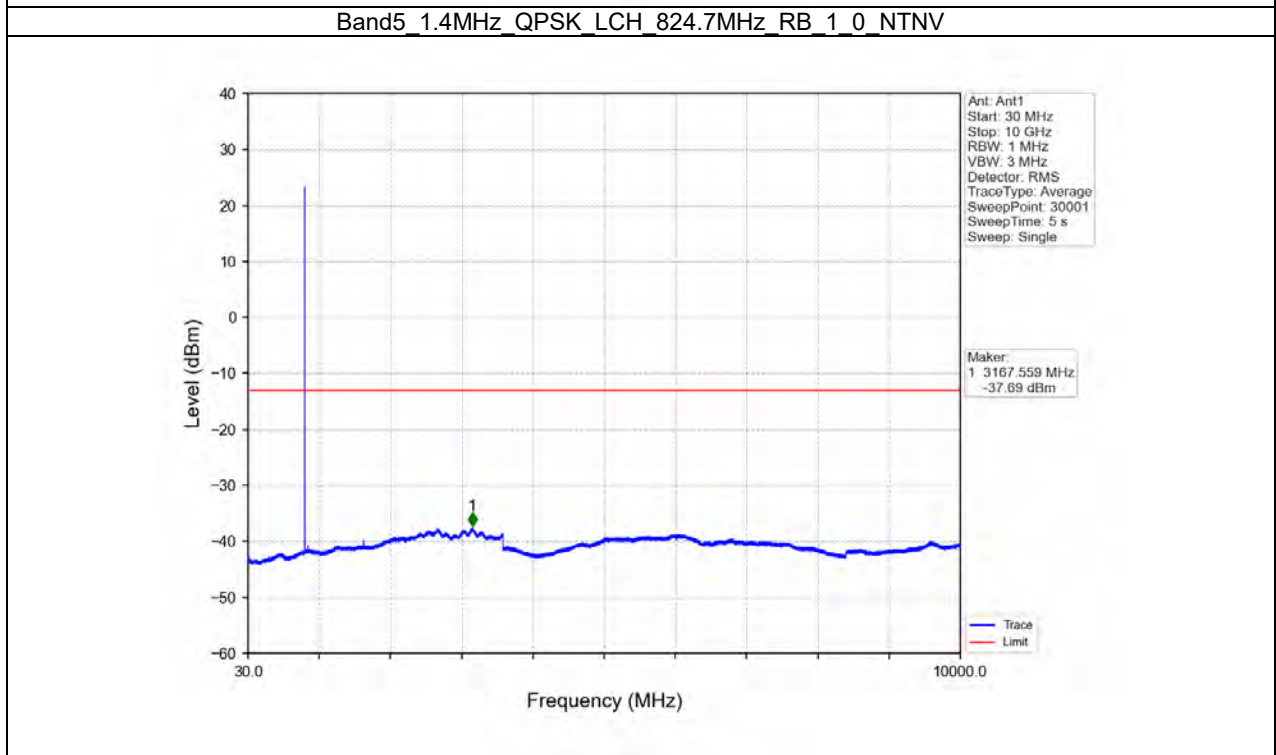

Spurious Emission B5_1.4MHz Test Result

Band: 5 / Bandwidth: 1.4MHz / NTNv						
Modulation	Frequency (MHz)	RB Allocation		Spurious Emission		Verdict
		Size	Offset	Result	Limit	
QPSK	824.7	1	0	Refer To Test Graph		Pass
		6	0	Refer To Test Graph		Pass
	836.5	1	0	Refer To Test Graph		Pass
		1	0	Refer To Test Graph		Pass
			5	Refer To Test Graph		Pass
		6	0	Refer To Test Graph		Pass
16QAM	824.7	1	0	Refer To Test Graph		Pass
		6	0	Refer To Test Graph		Pass
	836.5	1	0	Refer To Test Graph		Pass
		1	0	Refer To Test Graph		Pass
	5		Refer To Test Graph		Pass	
		6	0	Refer To Test Graph		Pass
64QAM	824.7	1	0	Refer To Test Graph		Pass
		6	0	Refer To Test Graph		Pass
	836.5	1	0	Refer To Test Graph		Pass
		1	0	Refer To Test Graph		Pass
	5		Refer To Test Graph		Pass	
		6	0	Refer To Test Graph		Pass

Test Graph