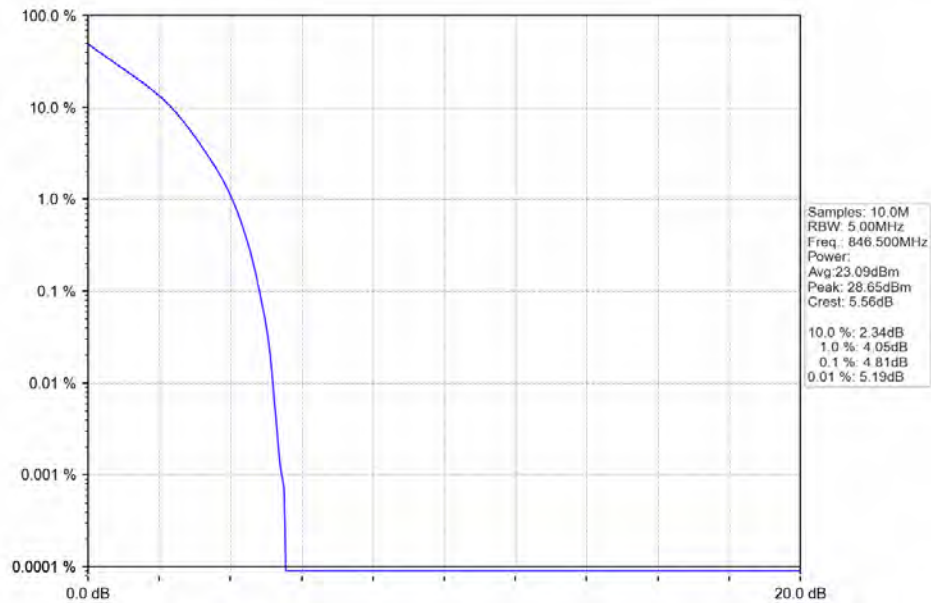

Test Graph

BUREAU
VERITAS

Test Report No.: W7L-P22090015-4RF04

Band5_5MHz_QPSK_HCH_846.5MHz_RB_25_0_NTNV

Band5_5MHz_16QAM_LCH_826.5MHz_RB_25_0_NTNV

BUREAU
VERITAS

Test Report No.: W7L-P22090015-4RF04

Band5_5MHz_16QAM_MCH_836.5MHz_RB_25_0_NTNV