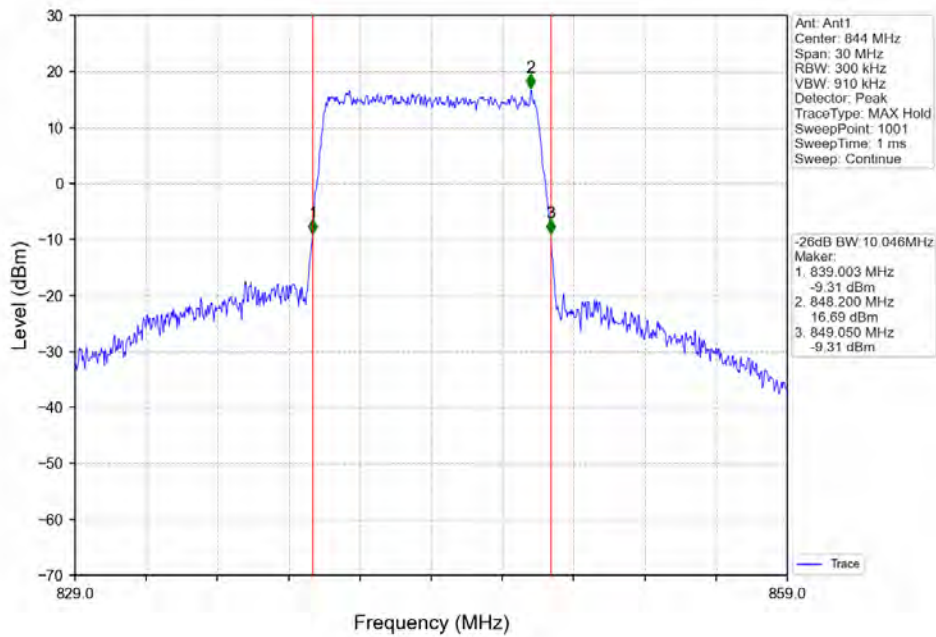

BUREAU VERITAS

Test Report No.: W7L-P22090015-4RF04

Band5_10MHz_16QAM_HCH_844MHz_RB_50_0_NTNV