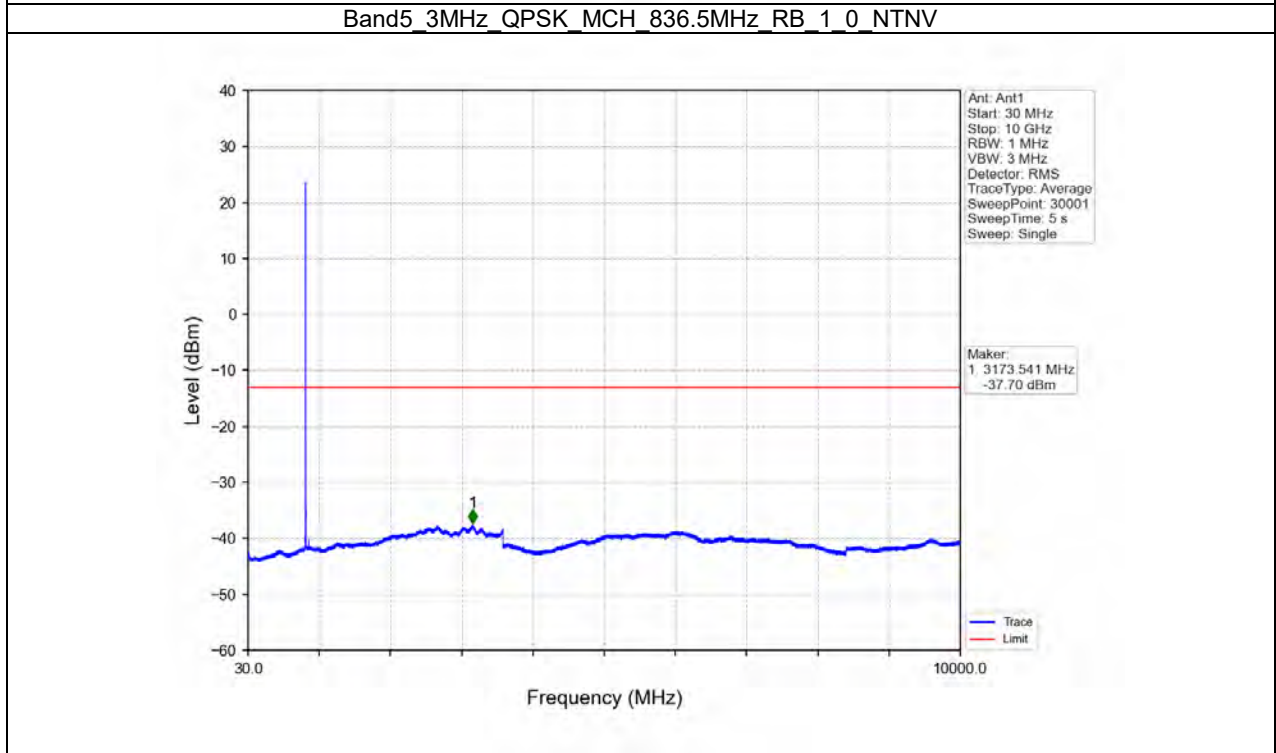

BUREAU
VERITAS

Test Report No.: W7L-P22090015-4RF04