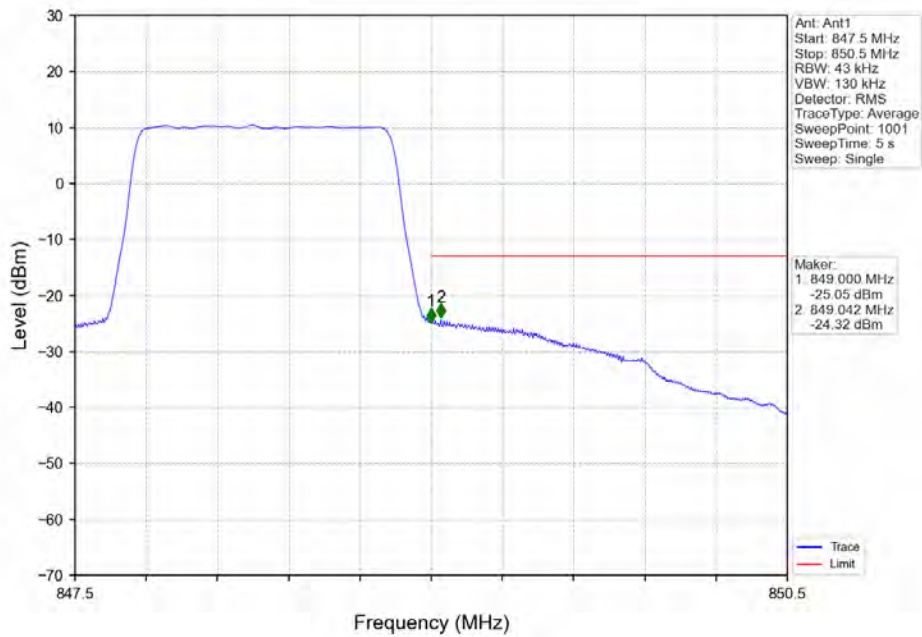

Band5 1.4MHz QPSK HCH 848.3MHz RB 1 5 NTN

BUREAU
VERITAS

Test Report No.: W7L-P22090015-4RF04

Band5_1.4MHz_QPSK_HCH_848.3MHz_RB_6_0_NTNV

Band5_1.4MHz_16QAM_LCH_824.7MHz_RB_1_0_NTNV

BUREAU VERITAS

Test Report No.: W7L-P22090015-4RF04