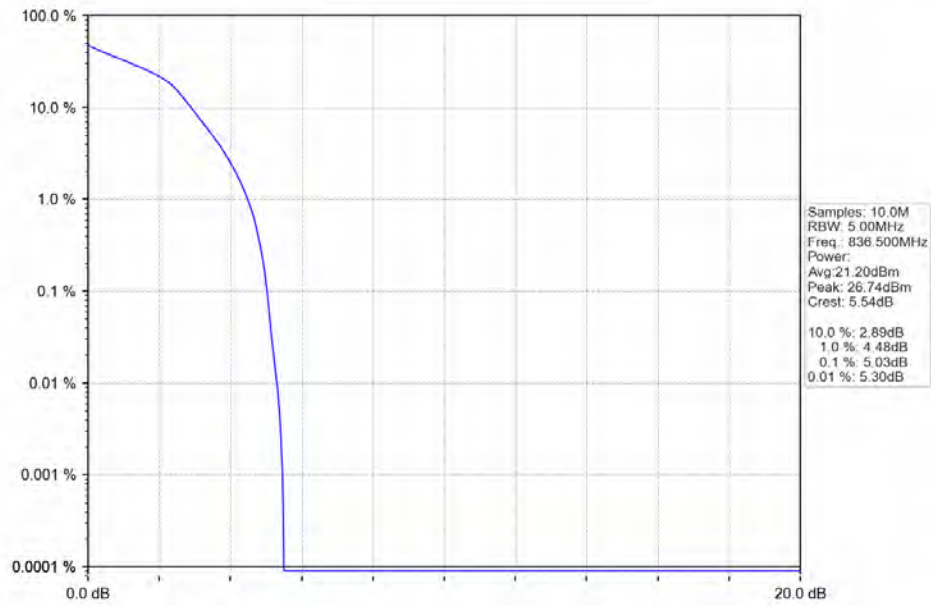

Test Graph

Band5_1.4MHz_QPSK_HCH_848.3MHz_RB_6_0_NTNV

Band5_1.4MHz_16QAM_LCH_824.7MHz_RB_6_0_NTNV

BUREAU
VERITAS

Test Report No.: W7L-P22090015-4RF04

Band5 1.4MHz 16QAM MCH 836.5MHz RB 6 0 NTV

Band5 1.4MHz 16QAM HCH 848.3MHz RB 6 0 NTV