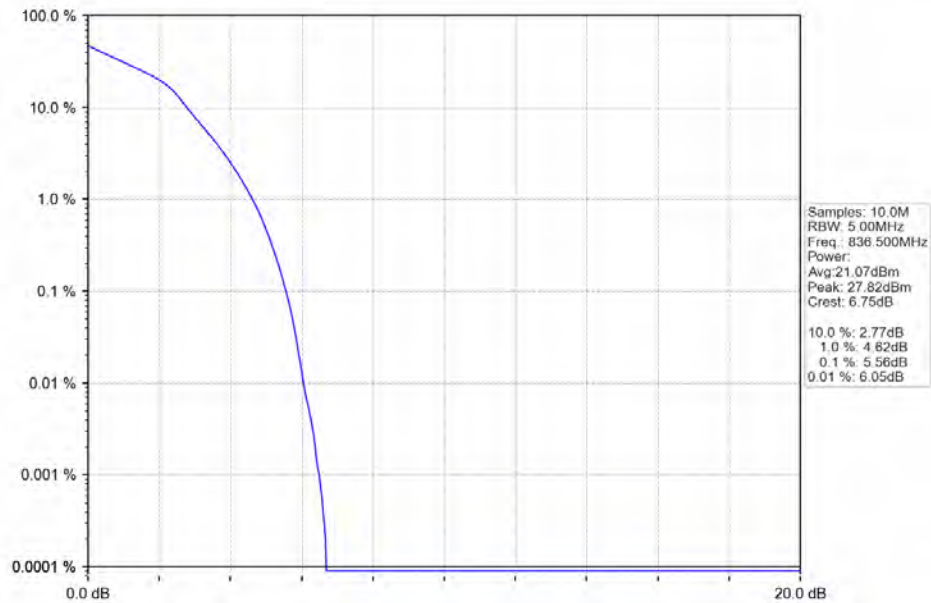

Test Graph

BUREAU
VERITAS

Test Report No.: W7L-P22090015-4RF04

Band5_5MHz_QPSK_HCH_846.5MHz_RB_25_0_NTNV

Band5_5MHz_16QAM_LCH_826.5MHz_RB_25_0_NTNV

BUREAU
VERITAS

Test Report No.: W7L-P22090015-4RF04

Band5_5MHz_16QAM_MCH_836.5MHz_RB_25_0_NTNV