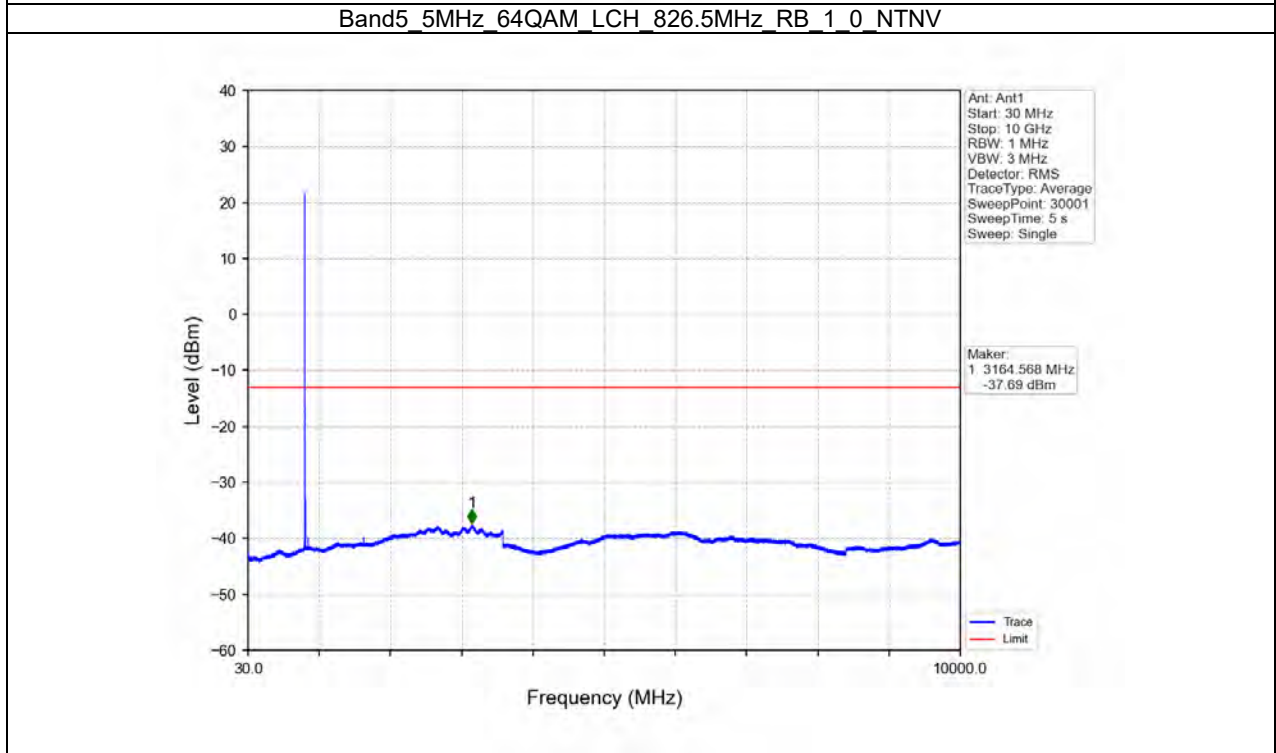

BUREAU VERITAS

Test Report No.: W7L-P22090015-4RF04

Band5_5MHz_16QAM_HCH_846.5MHz_RB_1_24_NTNV

Band5_5MHz_16QAM_HCH_846.5MHz_RB_25_0_NTNV

BUREAU VERITAS

Test Report No.: W7L-P22090015-4RF04

BUREAU
VERITAS

Test Report No.: W7L-P22090015-4RF04