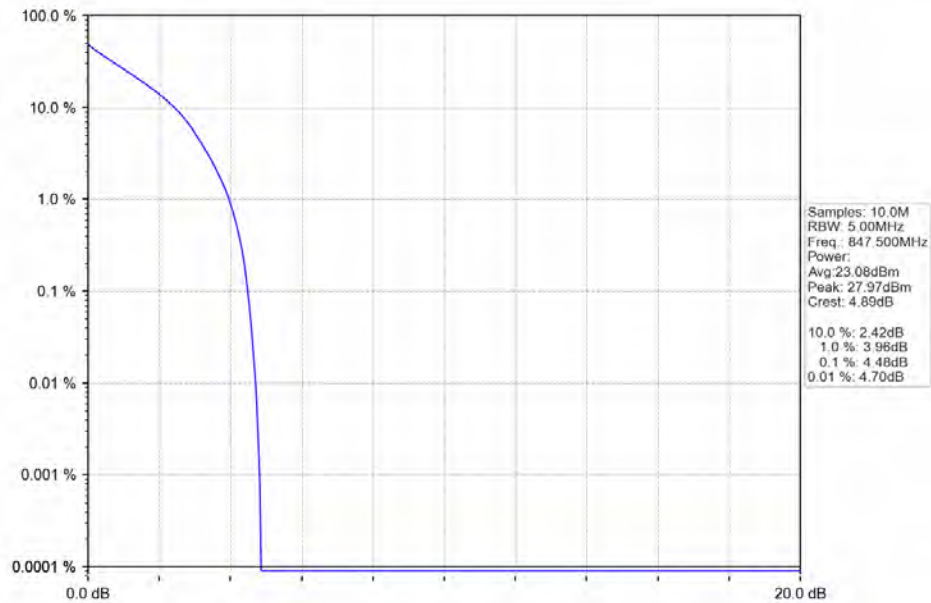

Test Graph

BUREAU
VERITAS

Test Report No.: W7L-P22090015-4RF04

Band5_3MHz_QPSK_HCH_847.5MHz_RB_15_0_NTNV

Band5_3MHz_16QAM_LCH_825.5MHz_RB_15_0_NTNV

BUREAU
VERITAS

Test Report No.: W7L-P22090015-4RF04

Band5_3MHz_16QAM_MCH_836.5MHz_RB_15_0_NTNV