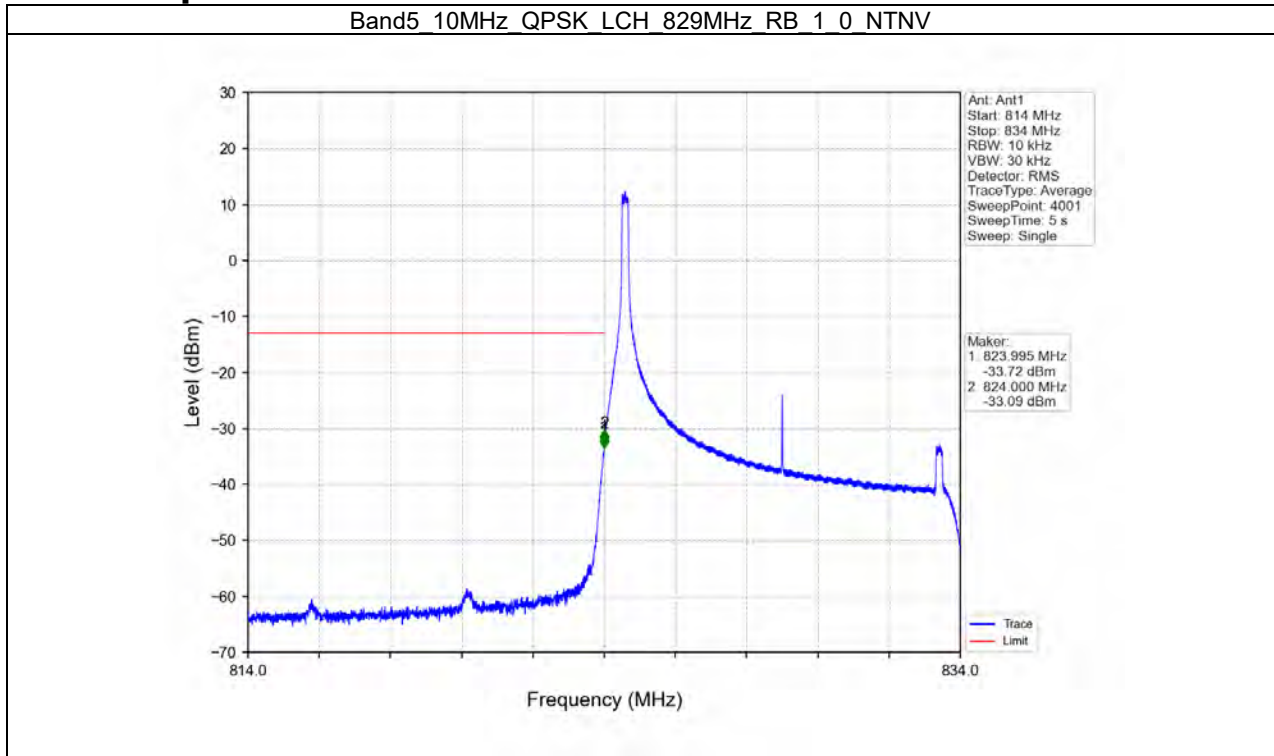

B5_10MHz Test Result

Band: 5 / Bandwidth: 10MHz / NTN						
Modulation	Frequency (MHz)	RB Allocation		Spurious Emission		Verdict
		Size	Offset	Result	Limit	
QPSK	829	1	0	Refer To Test Graph		Pass
		50	0	Refer To Test Graph		Pass
	836.5	1	0	Refer To Test Graph		Pass
		1	0	Refer To Test Graph		Pass
			49	Refer To Test Graph		Pass
		50	0	Refer To Test Graph		Pass
16QAM	829	1	0	Refer To Test Graph		Pass
		50	0	Refer To Test Graph		Pass
	836.5	1	0	Refer To Test Graph		Pass
		1	0	Refer To Test Graph		Pass
			49	Refer To Test Graph		Pass
		50	0	Refer To Test Graph		Pass
64QAM	829	1	0	Refer To Test Graph		Pass
		50	0	Refer To Test Graph		Pass
	836.5	1	0	Refer To Test Graph		Pass
		1	0	Refer To Test Graph		Pass
			49	Refer To Test Graph		Pass
		50	0	Refer To Test Graph		Pass

Test Graph