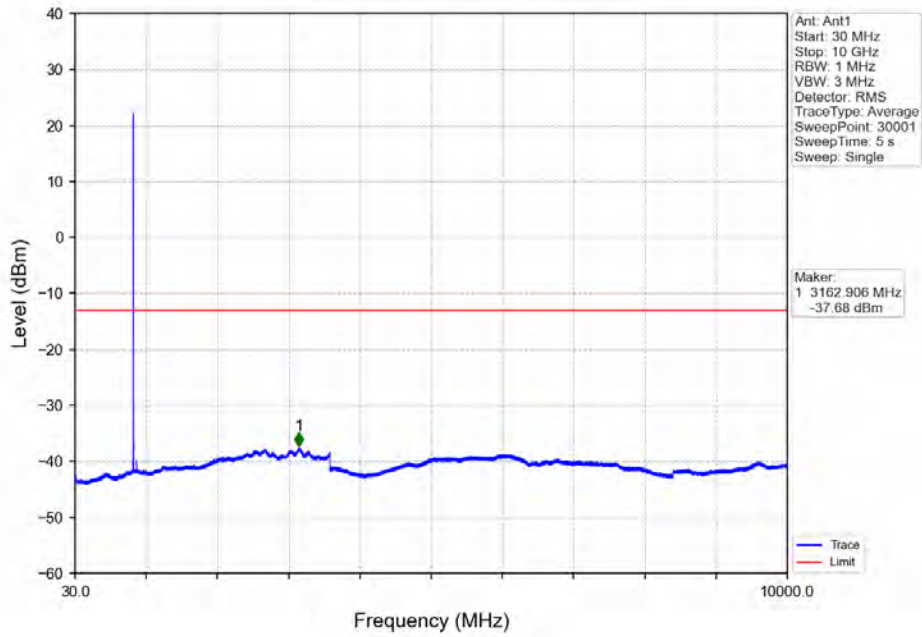

BUREAU VERITAS

Test Report No.: W7L-P22090015-4RF04

Band5_3MHz_64QAM_HCH_847.5MHz_RB_1_0_NTNV