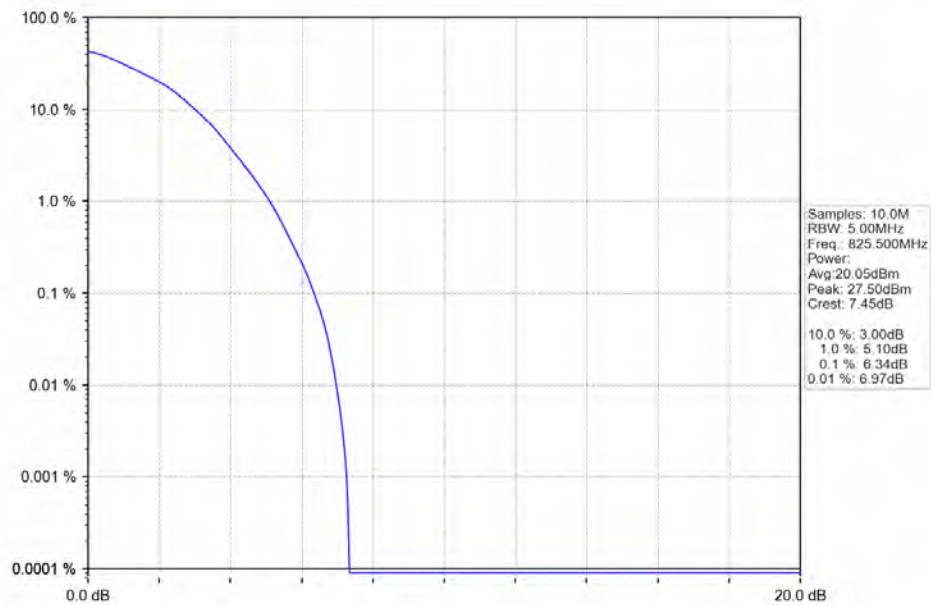

BUREAU
VERITAS

Test Report No.: W7L-P22090015-4RF04

Band5_3MHz_64QAM_LCH_825.5MHz_RB_15_0_NTNV