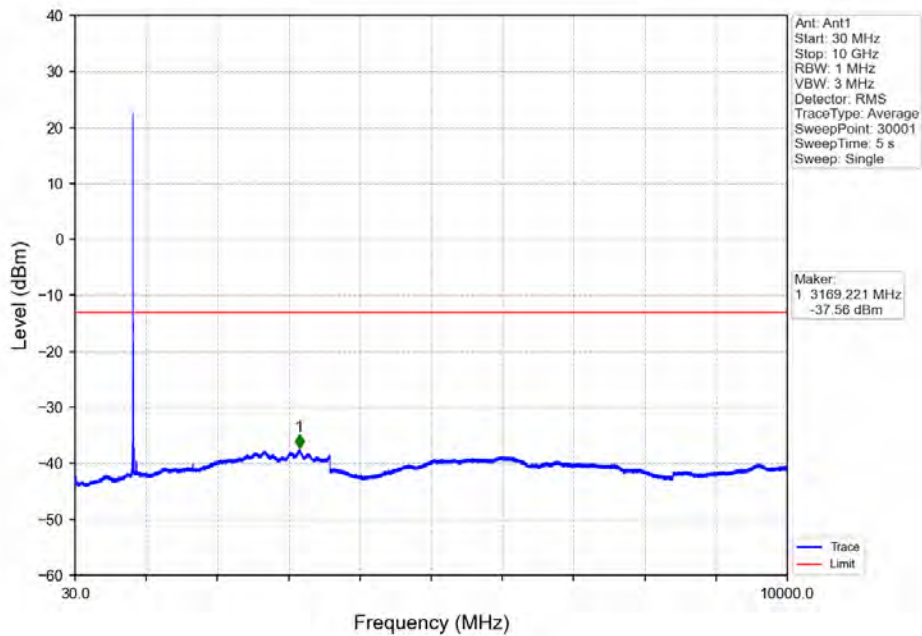

Band5_10MHz_16QAM_HCH_844MHz_RB_1_0_NTNV