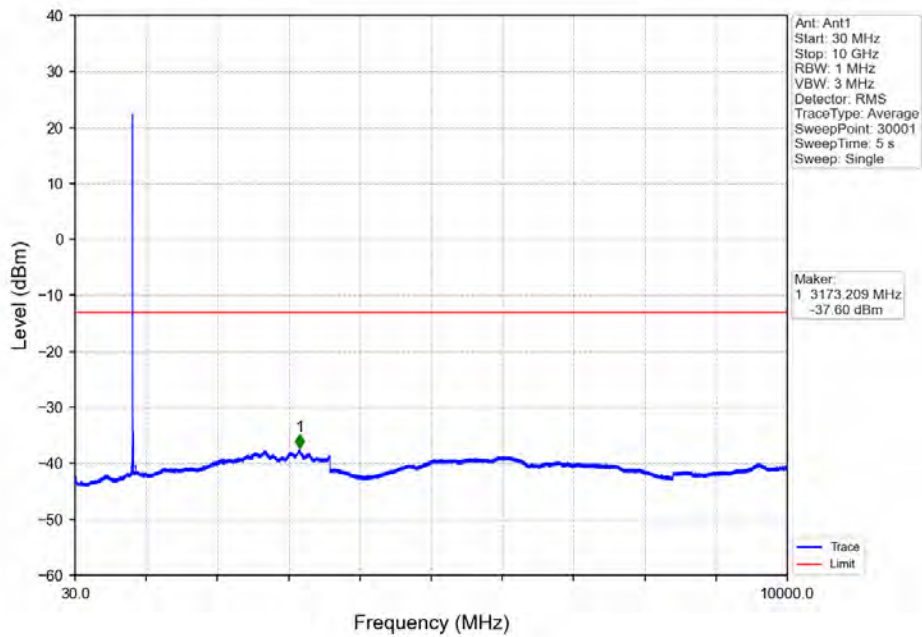

Band5_5MHz_16QAM_LCH_826.5MHz_RB_1_0_NTNV

Band5_5MHz_16QAM_LCH_826.5MHz_RB_25_0_NTNV

BUREAU
VERITAS

Test Report No.: W7L-P22090015-4RF04

Band5_5MHz_16QAM_MCH_836.5MHz_RB_1_0_NTNV

Band5_5MHz_16QAM_HCH_846.5MHz_RB_1_0_NTNV