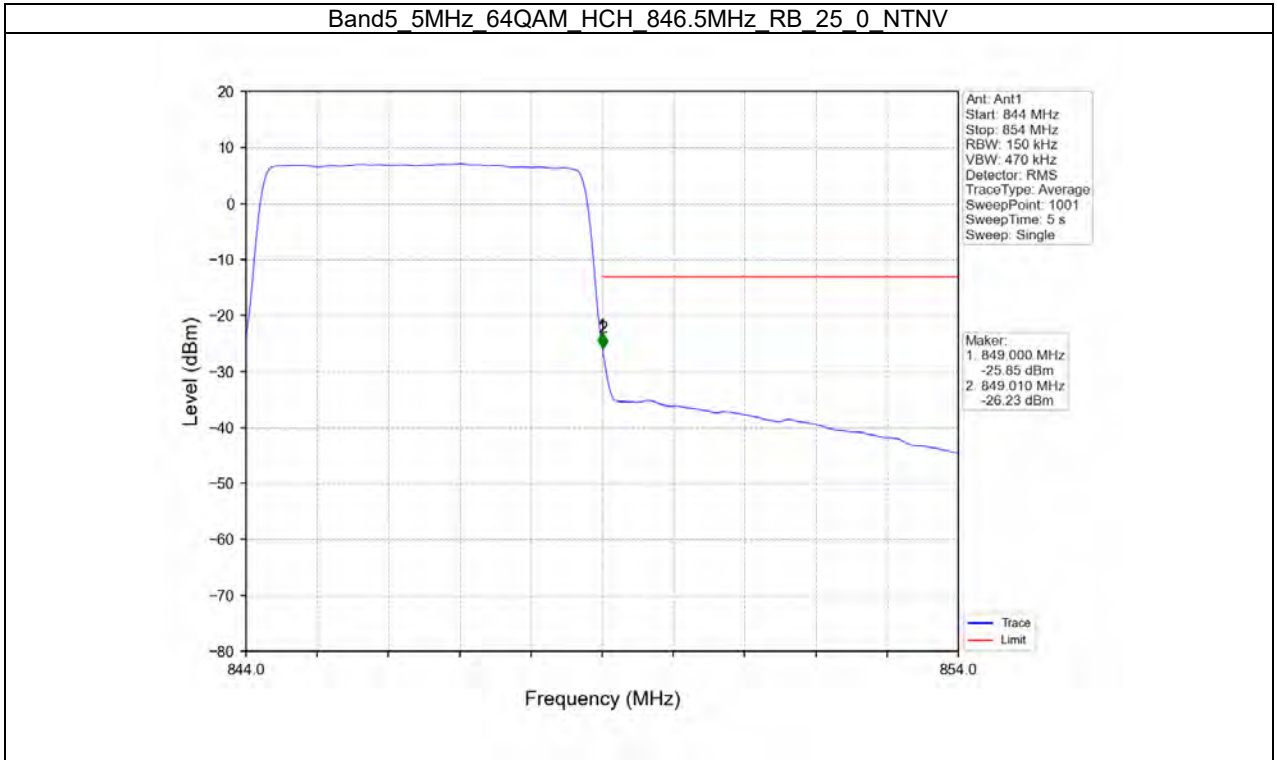

BUREAU
VERITAS

Test Report No.: W7L-P22090015-4RF04

B5_10MHz Test Result

Band: 5 / Bandwidth: 10MHz / NTN						
Modulation	Frequency (MHz)	RB Allocation		Spurious Emission		Verdict
		Size	Offset	Result	Limit	
QPSK	829	1	0	Refer To Test Graph		Pass
		50	0	Refer To Test Graph		Pass
	836.5	1	0	Refer To Test Graph		Pass
		1	0	Refer To Test Graph		Pass
			49	Refer To Test Graph		Pass
		50	0	Refer To Test Graph		Pass
16QAM	829	1	0	Refer To Test Graph		Pass
		50	0	Refer To Test Graph		Pass
	836.5	1	0	Refer To Test Graph		Pass
		1	0	Refer To Test Graph		Pass
			49	Refer To Test Graph		Pass
		50	0	Refer To Test Graph		Pass
64QAM	829	1	0	Refer To Test Graph		Pass
		50	0	Refer To Test Graph		Pass
	836.5	1	0	Refer To Test Graph		Pass
		1	0	Refer To Test Graph		Pass
			49	Refer To Test Graph		Pass
		50	0	Refer To Test Graph		Pass