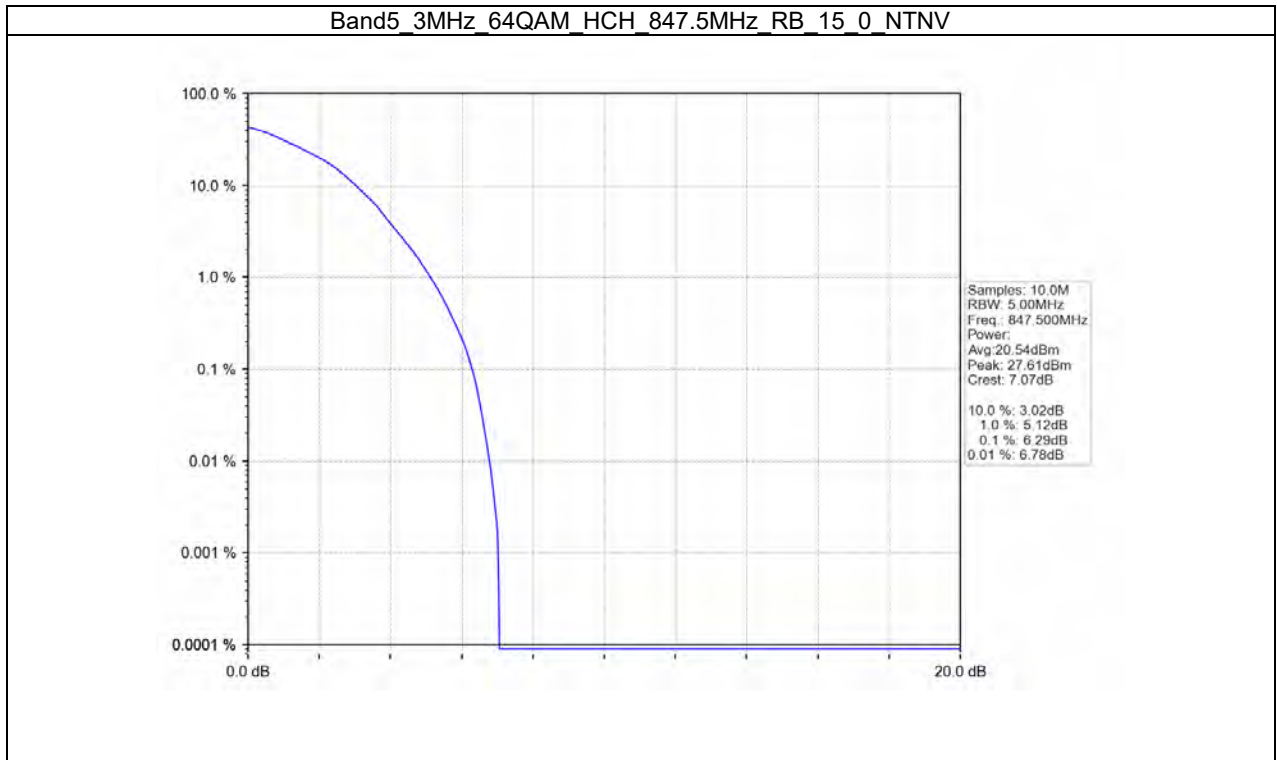

B5_5MHz Test Result

Band: 5 / Bandwidth: 5MHz / NTVN						
Modulation	Frequency (MHz)	RB Allocation		Peak-Average Ratio (dB)		Verdict
		Size	Offset	Result	Limit	
QPSK	826.5	25	0	5.04	<=13	Pass
	836.5	25	0	4.37	<=13	Pass
	846.5	25	0	4.81	<=13	Pass
16QAM	826.5	25	0	6.04	<=13	Pass
	836.5	25	0	5.56	<=13	Pass
	846.5	25	0	5.99	<=13	Pass
64QAM	826.5	25	0	6.29	<=13	Pass
	836.5	25	0	5.91	<=13	Pass
	846.5	25	0	6.30	<=13	Pass