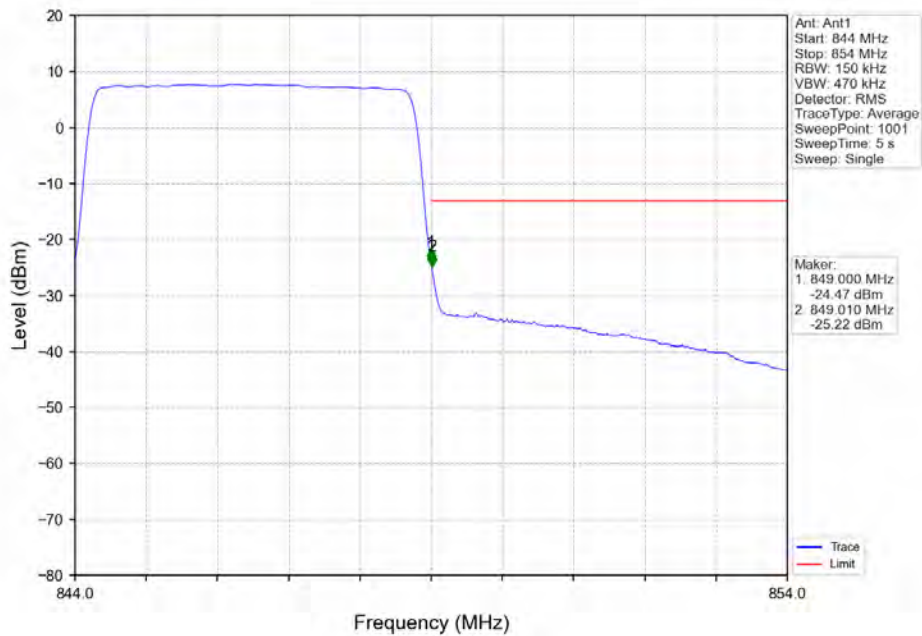

Band5_5MHz_16QAM_HCH_846.5MHz_RB_25_0_NTNV