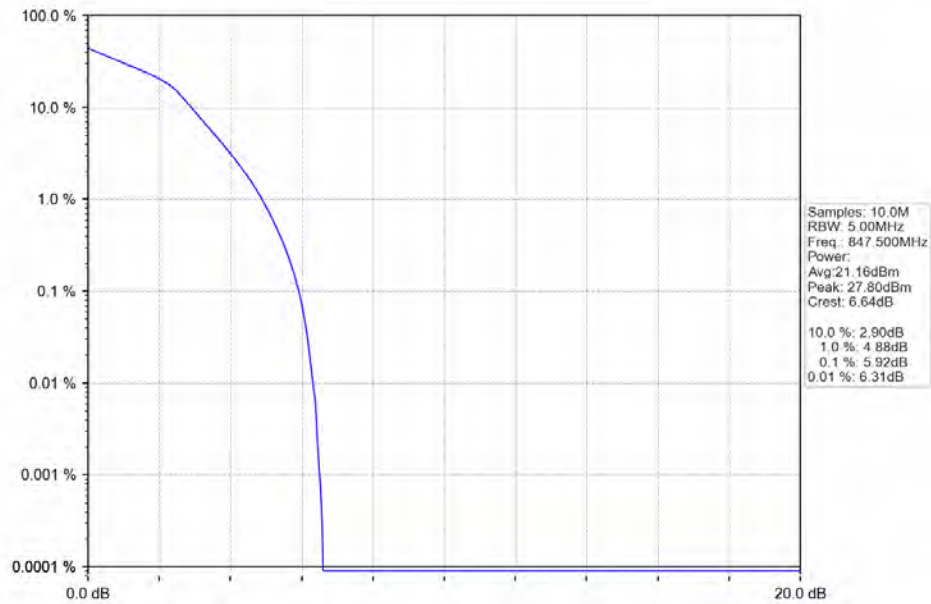

Band5_3MHz_16QAM_HCH_847.5MHz_RB_15_0_NTNV