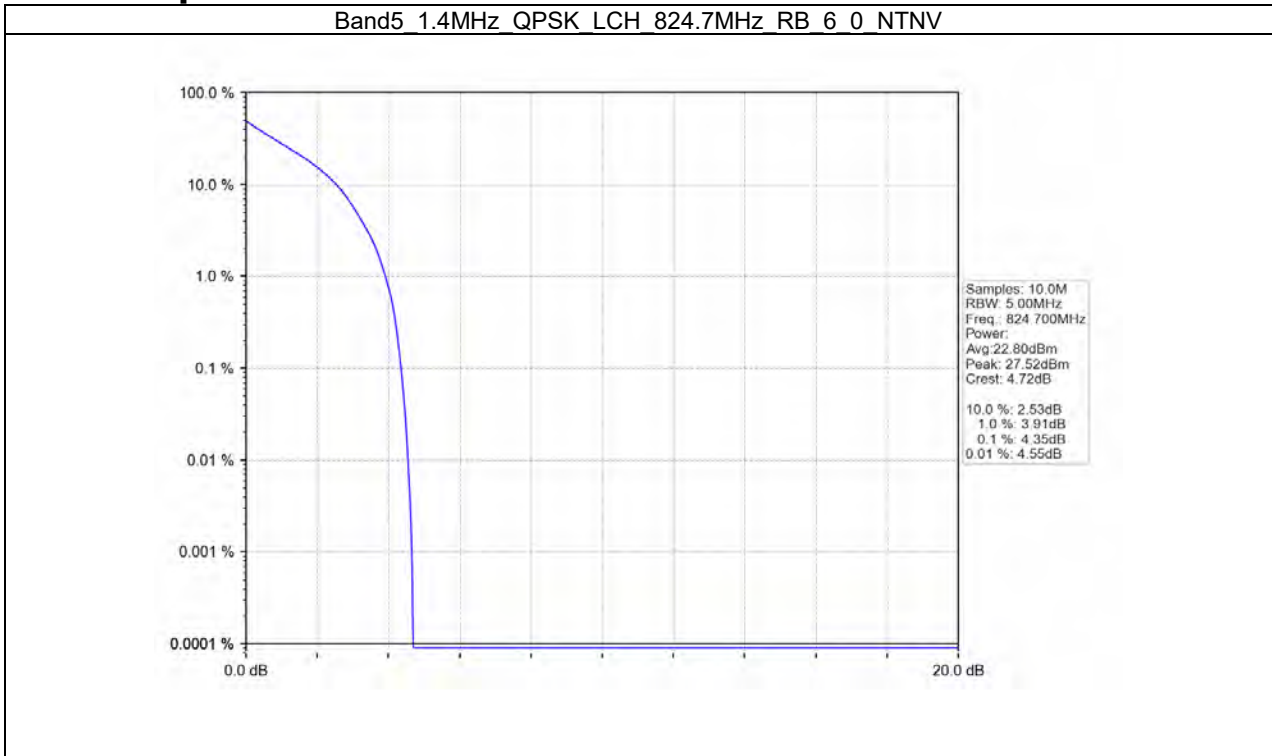

Peak-Average Ratio B5_1.4MHz Test Result

Band: 5 / Bandwidth: 1.4MHz / NTN						
Modulation	Frequency (MHz)	RB Allocation		Peak-Average Ratio (dB)		Verdict
		Size	Offset	Result	Limit	
QPSK	824.7	6	0	4.35	<=13	Pass
	836.5	6	0	3.60	<=13	Pass
	848.3	6	0	4.29	<=13	Pass
16QAM	824.7	6	0	5.72	<=13	Pass
	836.5	6	0	5.03	<=13	Pass
	848.3	6	0	5.71	<=13	Pass
64QAM	824.7	6	0	6.06	<=13	Pass
	836.5	6	0	5.78	<=13	Pass
	848.3	6	0	6.28	<=13	Pass

Test Graph