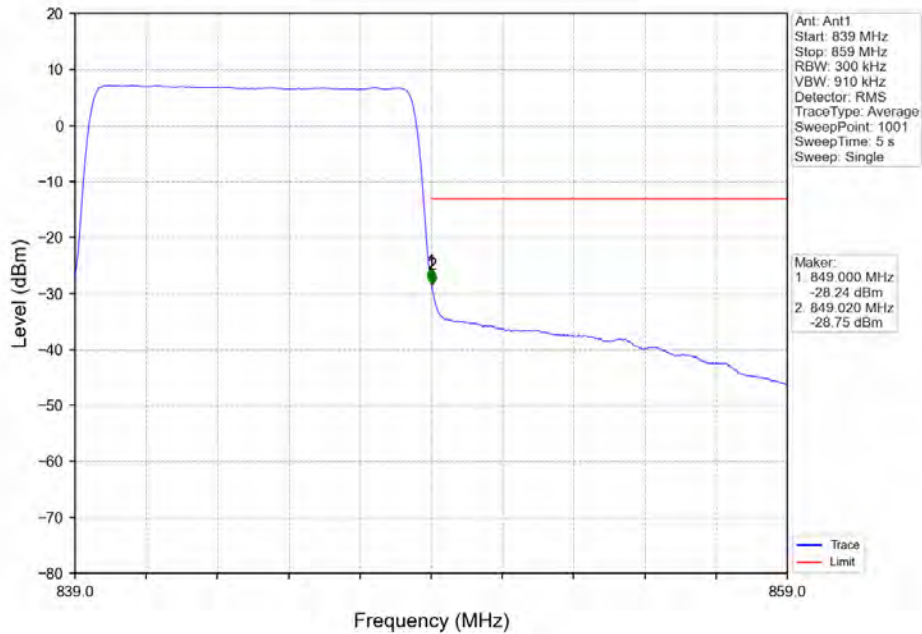

Band5 10MHz 16QAM HCH 844MHz RB 50 0 NTNV