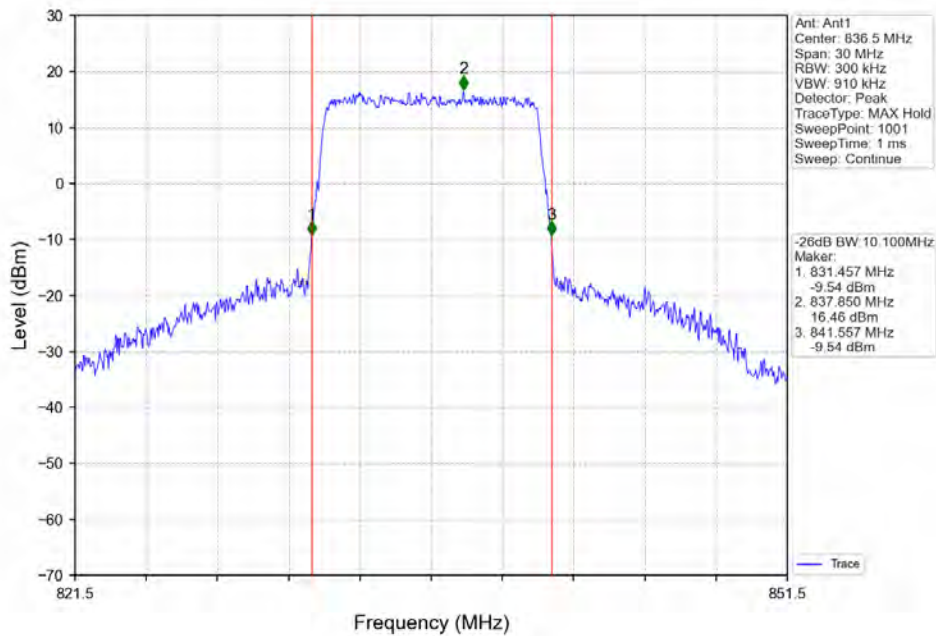

BUREAU
VERITAS

Test Report No.: W7L-P22090015-4RF04

BUREAU
VERITAS

Test Report No.: W7L-P22090015-4RF04

Band5_10MHz_16QAM_LCH_829MHz_RB_50_0_NTNV

Band5_10MHz_16QAM_MCH_836.5MHz_RB_50_0_NTNV

BUREAU VERITAS

Test Report No.: W7L-P22090015-4RF04