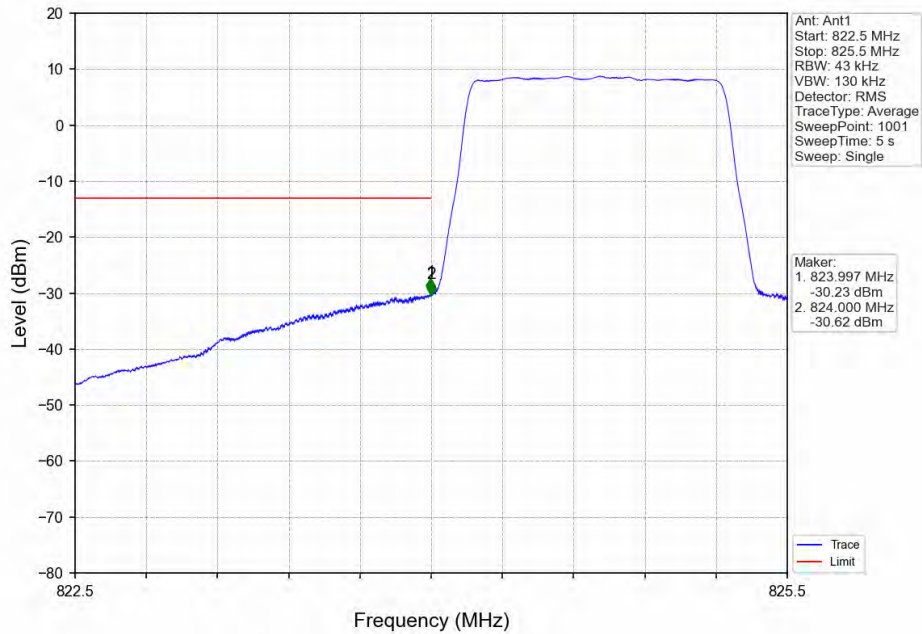

Band5_1.4MHz_16QAM_LCH_824.7MHz_RB_6_0_NTNV