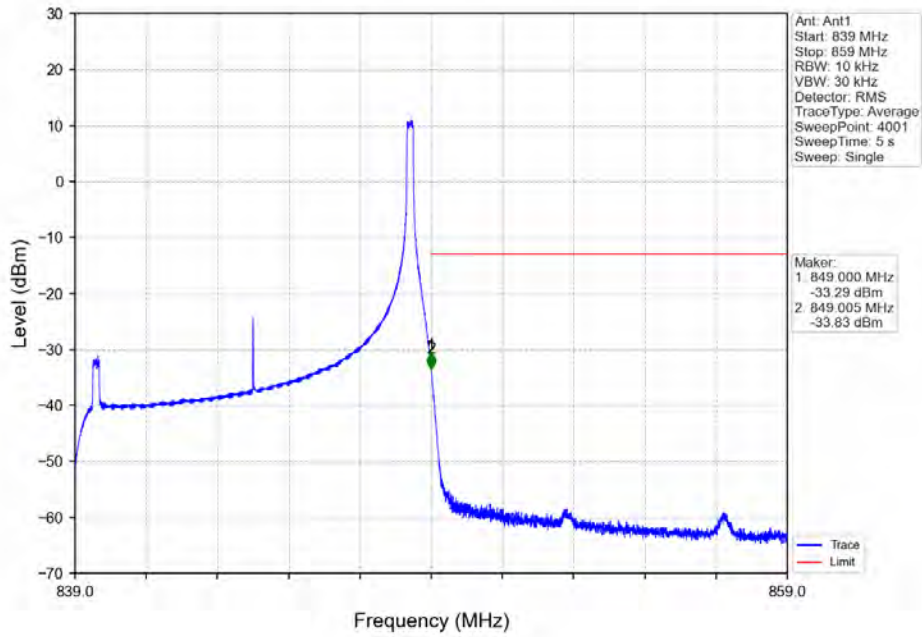

BUREAU
VERITAS

Test Report No.: W7L-P22090015-4RF04

Band5_10MHz_16QAM_MCH_836.5MHz_RB_1_0_NTNV

Band5_10MHz_16QAM_HCH_844MHz_RB_1_0_NTNV

BUREAU VERITAS

Test Report No.: W7L-P22090015-4RF04

Band5 10MHz 16QAM HCH 844MHz RB 1 49 NTNV