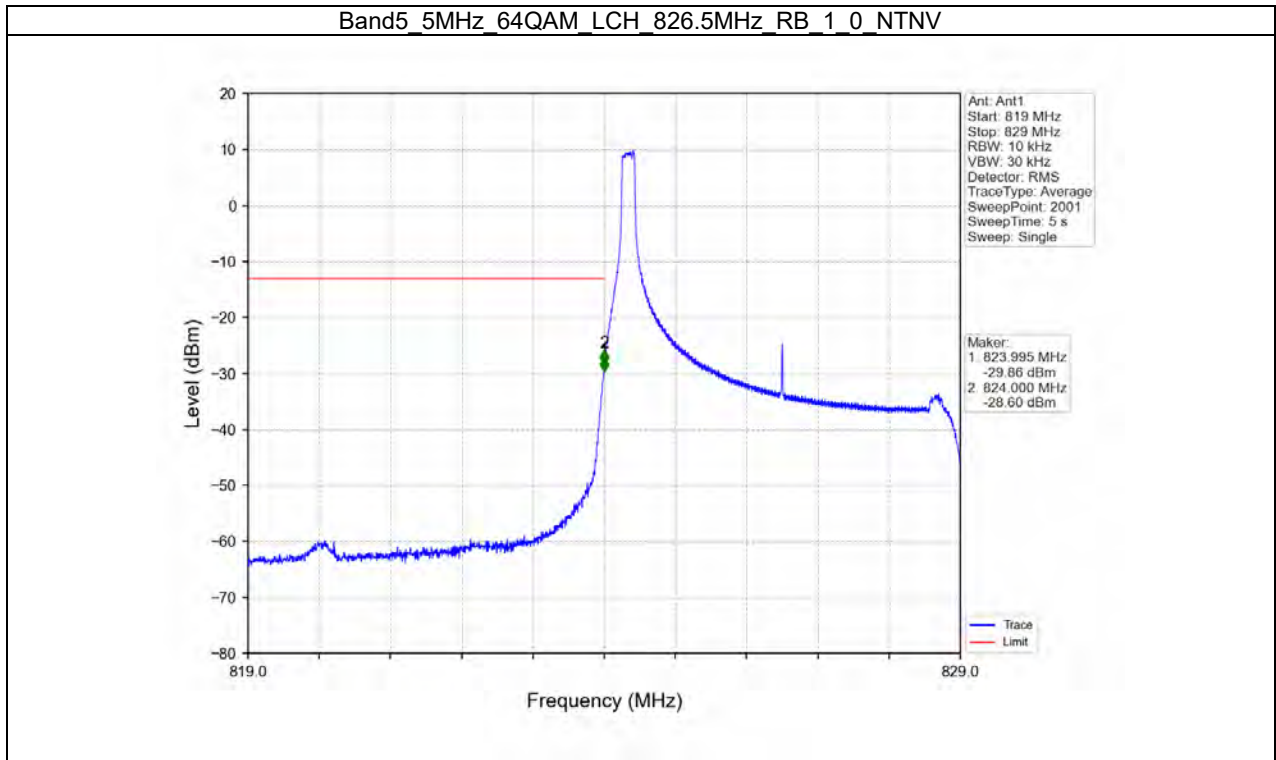

BUREAU VERITAS

Test Report No.: W7L-P22090015-4RF04

Band5_5MHz_16QAM_HCH_846.5MHz_RB_1_24_NTNV

Band5_5MHz_16QAM_HCH_846.5MHz_RB_25_0_NTNV

BUREAU VERITAS

Test Report No.: W7L-P22090015-4RF04

BUREAU
VERITAS

Test Report No.: W7L-P22090015-4RF04