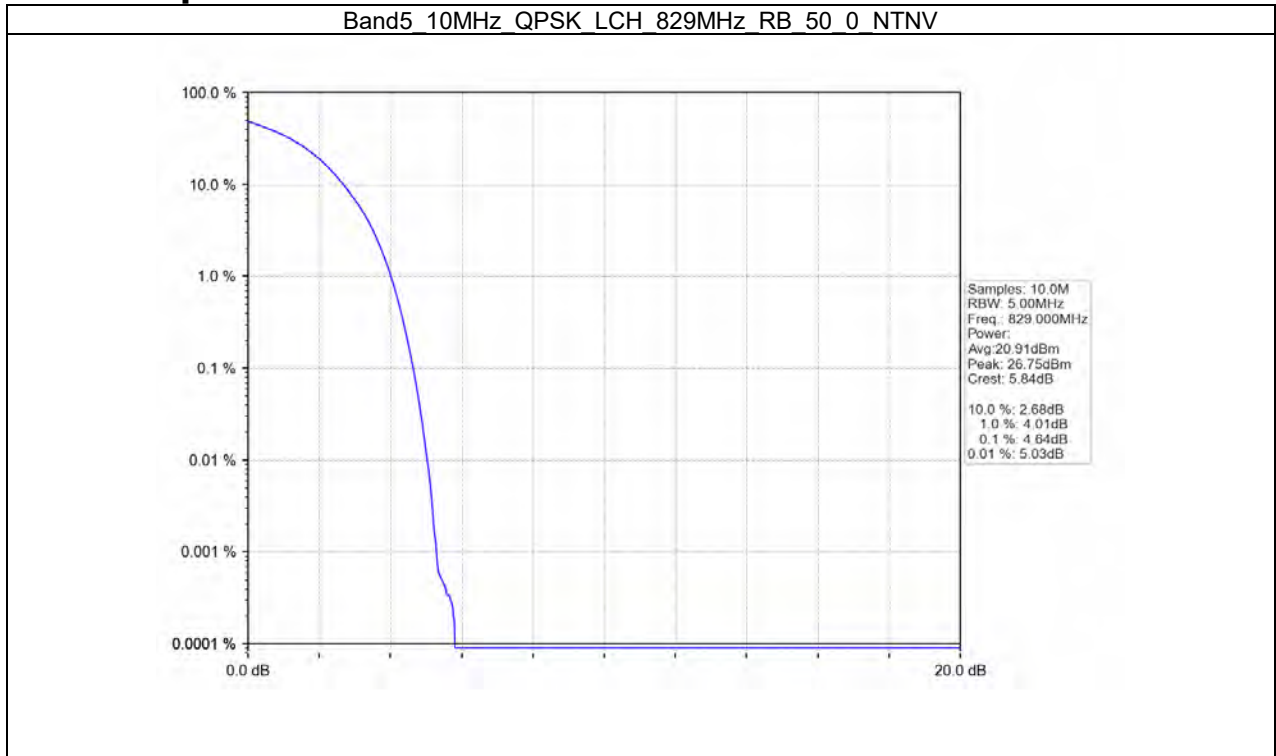

B5_10MHz Test Result

Band: 5 / Bandwidth: 10MHz / NTN						
Modulation	Frequency (MHz)	RB Allocation		Peak-Average Ratio (dB)		Verdict
		Size	Offset	Result	Limit	
QPSK	829	50	0	4.64	<=13	Pass
	836.5	50	0	4.61	<=13	Pass
	844	50	0	4.62	<=13	Pass
16QAM	829	50	0	6.08	<=13	Pass
	836.5	50	0	5.88	<=13	Pass
	844	50	0	6.07	<=13	Pass
64QAM	829	50	0	6.35	<=13	Pass
	836.5	50	0	6.23	<=13	Pass
	844	50	0	6.32	<=13	Pass

Test Graph