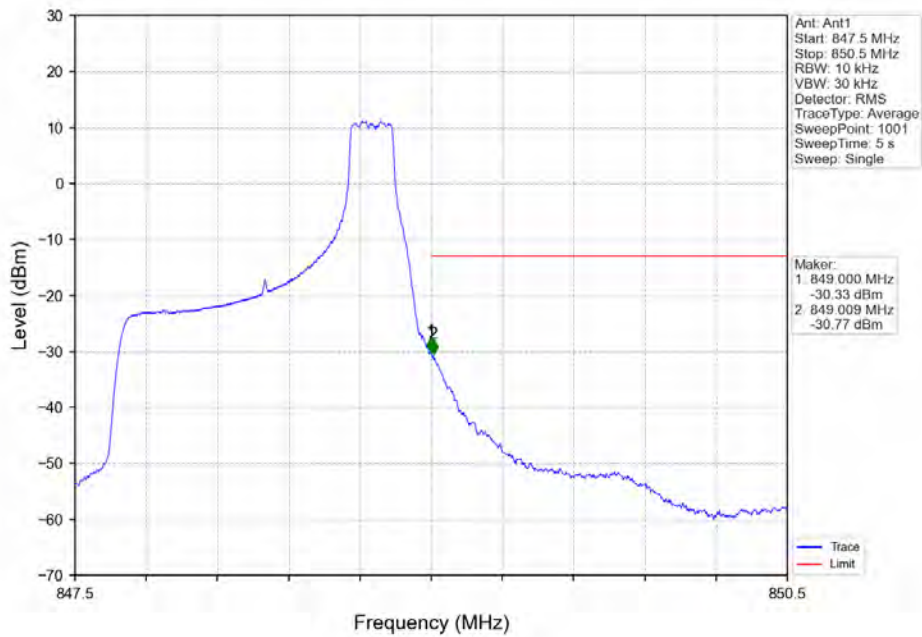

BUREAU
VERITAS

Test Report No.: W7L-P22090015-4RF04

Band5 1.4MHz 16QAM HCH 848.3MHz RB 1 5 NTV