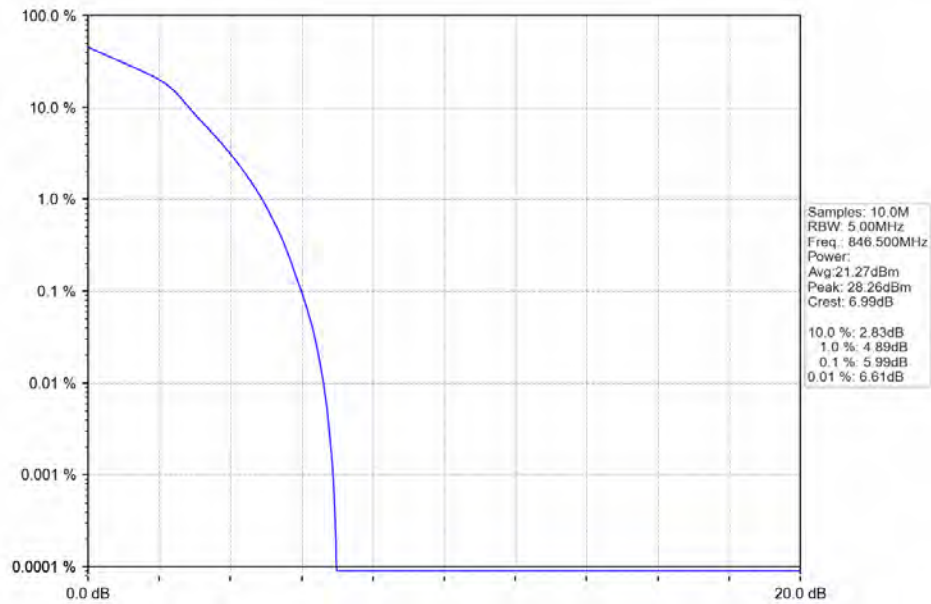

Band5_5MHz_16QAM_HCH_846.5MHz_RB_25_0_NTNV