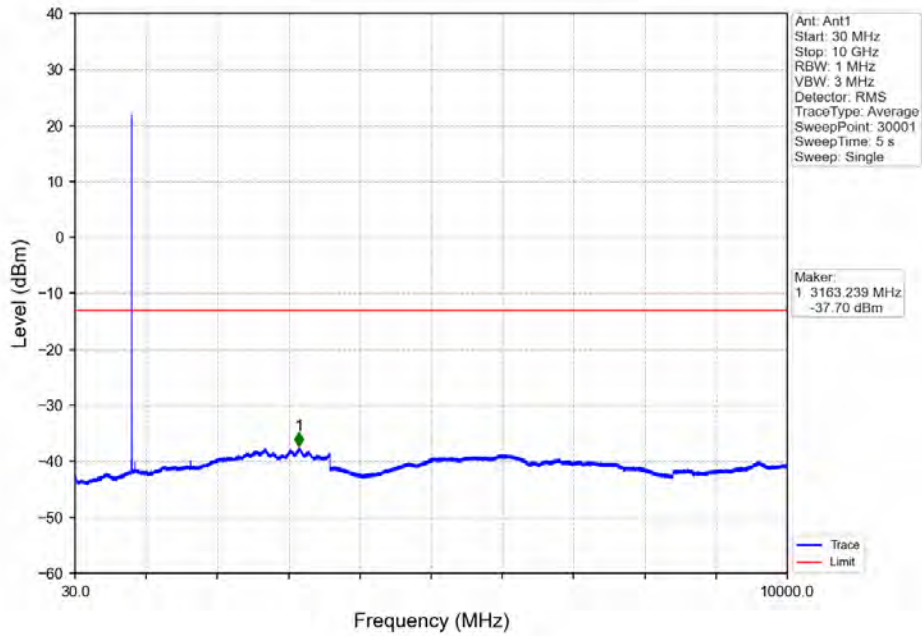

Band5 3MHz 64QAM LCH 825.5MHz RB 1 0 NTNV