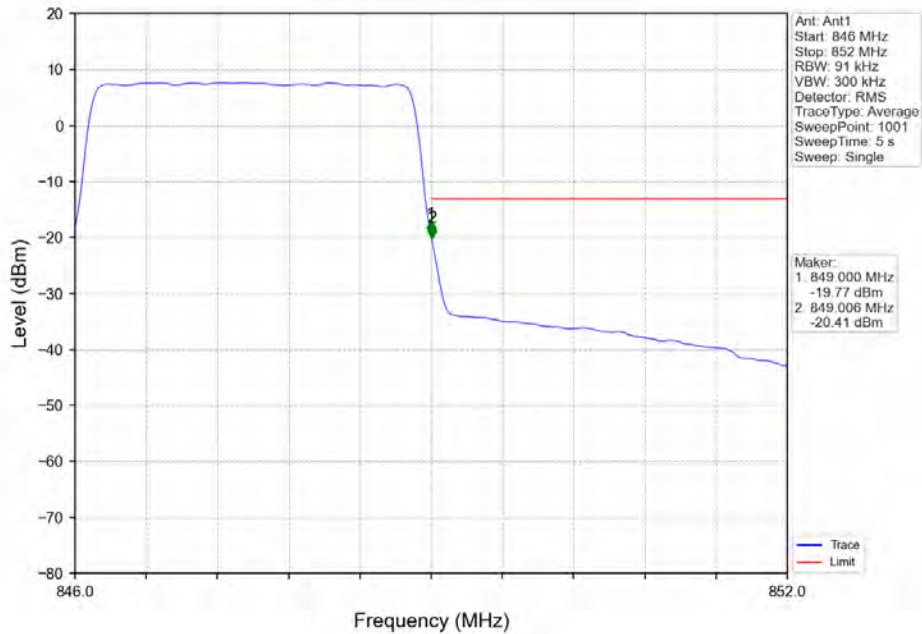

Band5_3MHz_16QAM_MCH_836.5MHz_RB_1_0_NTNV

Band5_3MHz_16QAM_HCH_847.5MHz_RB_1_0_NTNV

BUREAU VERITAS

Test Report No.: W7L-P22090015-4RF04

Band5_3MHz_16QAM_HCH_847.5MHz_RB_1_14_NTNV

Band5_3MHz_16QAM_HCH_847.5MHz_RB_15_0_NTNV