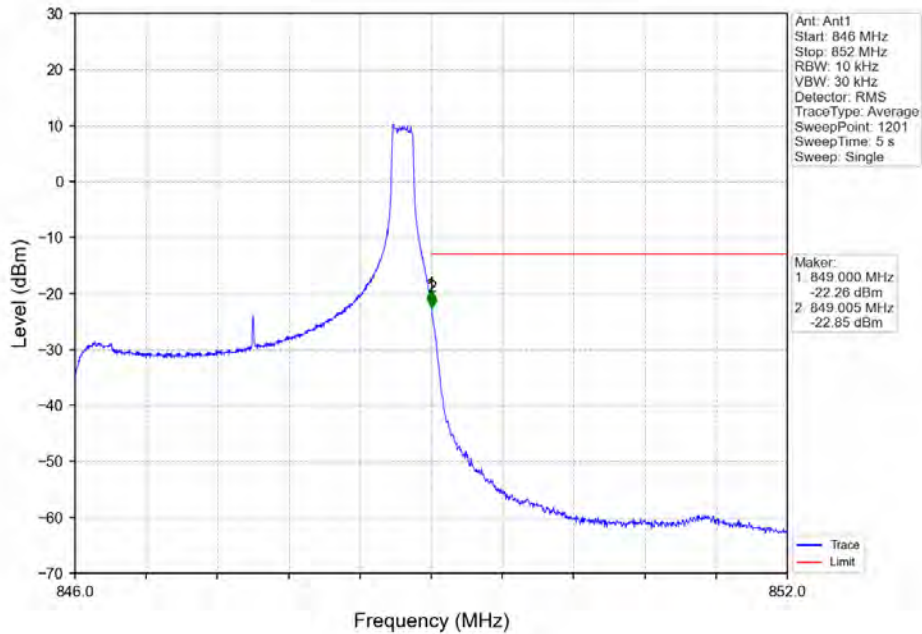

Band5_3MHz_64QAM_HCH_847.5MHz_RB_1_14_NTNV