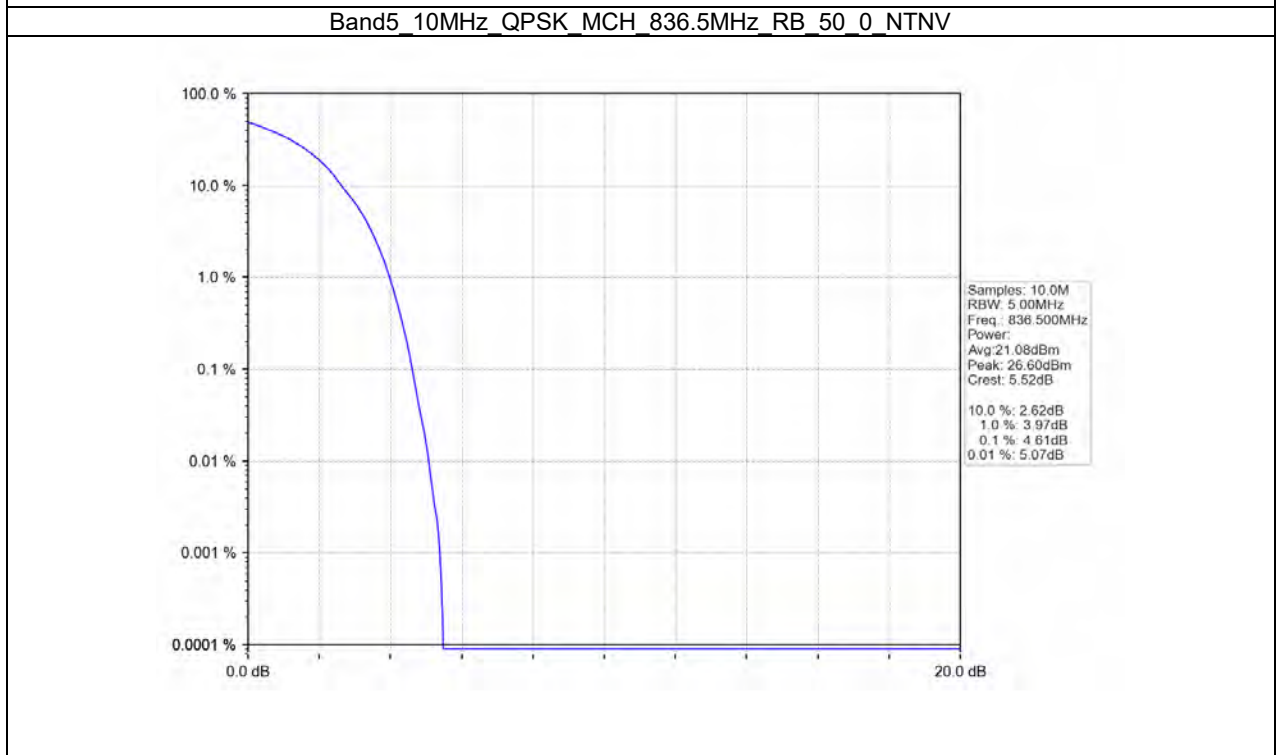

B5_10MHz Test Result

Band: 5 / Bandwidth: 10MHz / NTN						
Modulation	Frequency (MHz)	RB Allocation		Peak-Average Ratio (dB)		Verdict
		Size	Offset	Result	Limit	
QPSK	829	50	0	4.64	<=13	Pass
	836.5	50	0	4.61	<=13	Pass
	844	50	0	4.62	<=13	Pass
16QAM	829	50	0	6.08	<=13	Pass
	836.5	50	0	5.88	<=13	Pass
	844	50	0	6.07	<=13	Pass
64QAM	829	50	0	6.35	<=13	Pass
	836.5	50	0	6.23	<=13	Pass
	844	50	0	6.32	<=13	Pass

Test Graph