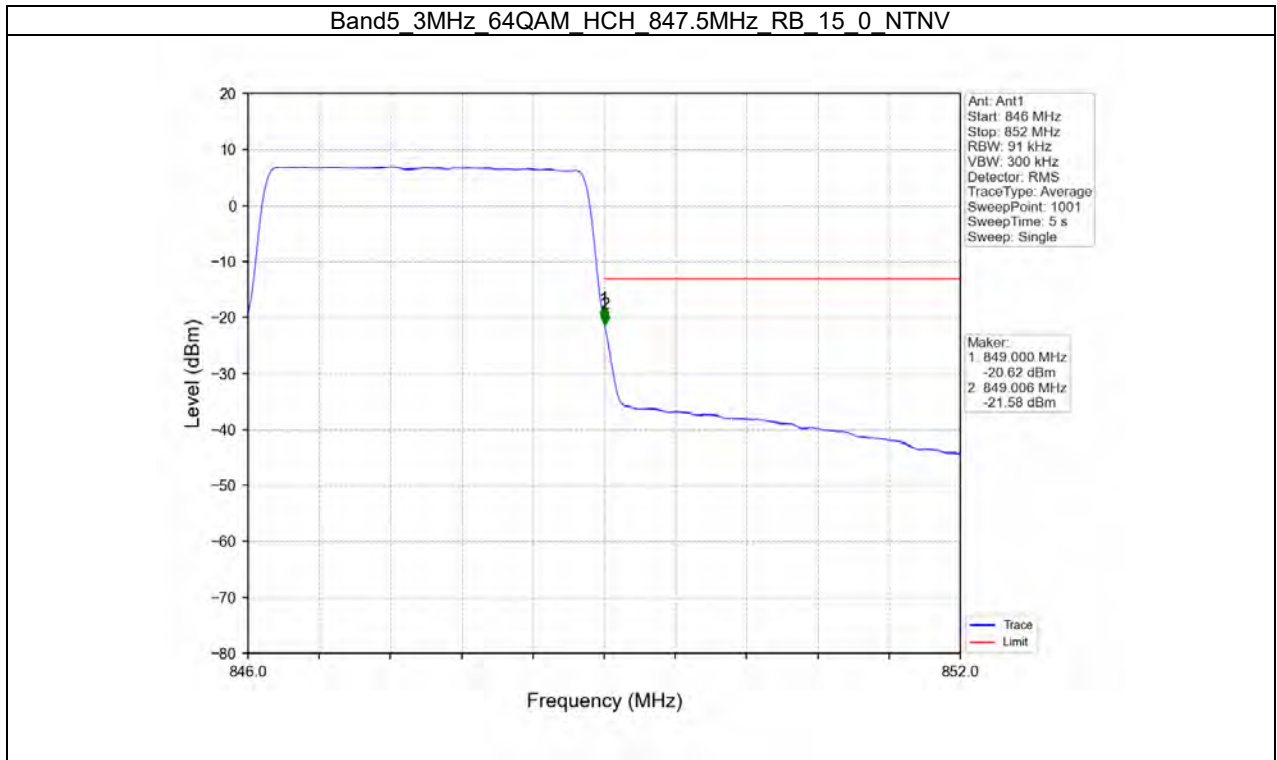

B5_5MHz Test Result

Band: 5 / Bandwidth: 5MHz / NTNV						
Modulation	Frequency (MHz)	RB Allocation		Spurious Emission		Verdict
		Size	Offset	Result	Limit	
QPSK	826.5	1	0	Refer To Test Graph		Pass
		25	0	Refer To Test Graph		Pass
	846.5	1	0	Refer To Test Graph		Pass
			24	Refer To Test Graph		Pass
		25	0	Refer To Test Graph		Pass
			0	Refer To Test Graph		Pass
16QAM	826.5	1	0	Refer To Test Graph		Pass
		25	0	Refer To Test Graph		Pass
	846.5	1	0	Refer To Test Graph		Pass
			24	Refer To Test Graph		Pass
		25	0	Refer To Test Graph		Pass
			0	Refer To Test Graph		Pass
64QAM	826.5	1	0	Refer To Test Graph		Pass
		25	0	Refer To Test Graph		Pass
	846.5	1	0	Refer To Test Graph		Pass
			24	Refer To Test Graph		Pass
		25	0	Refer To Test Graph		Pass
			0	Refer To Test Graph		Pass