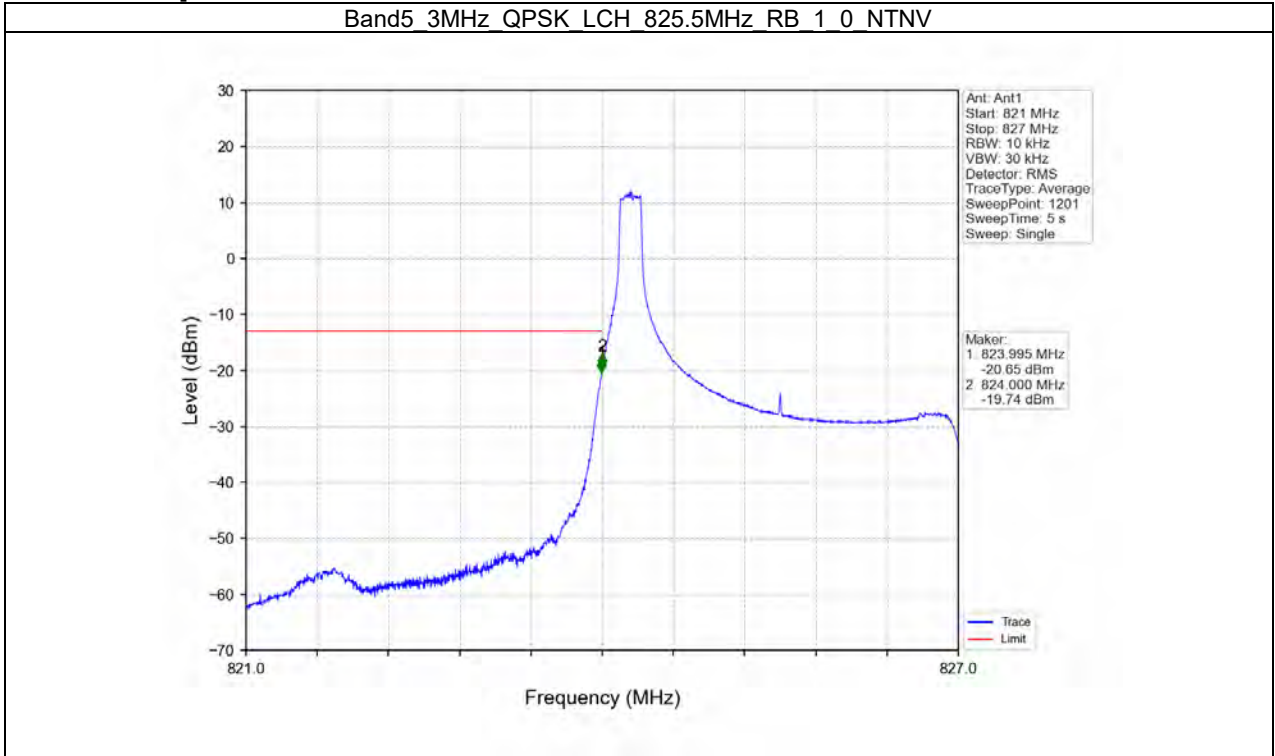

B5_3MHz Test Result

Band: 5 / Bandwidth: 3MHz / NTNV						
Modulation	Frequency (MHz)	RB Allocation		Spurious Emission		Verdict
		Size	Offset	Result	Limit	
QPSK	825.5	1	0	Refer To Test Graph		Pass
		15	0	Refer To Test Graph		Pass
	836.5	1	0	Refer To Test Graph		Pass
		1	0	Refer To Test Graph		Pass
			14	Refer To Test Graph		Pass
		15	0	Refer To Test Graph		Pass
16QAM	825.5	1	0	Refer To Test Graph		Pass
		15	0	Refer To Test Graph		Pass
	836.5	1	0	Refer To Test Graph		Pass
		1	0	Refer To Test Graph		Pass
			14	Refer To Test Graph		Pass
		15	0	Refer To Test Graph		Pass
64QAM	825.5	1	0	Refer To Test Graph		Pass
		15	0	Refer To Test Graph		Pass
	836.5	1	0	Refer To Test Graph		Pass
		1	0	Refer To Test Graph		Pass
			14	Refer To Test Graph		Pass
		15	0	Refer To Test Graph		Pass

Test Graph