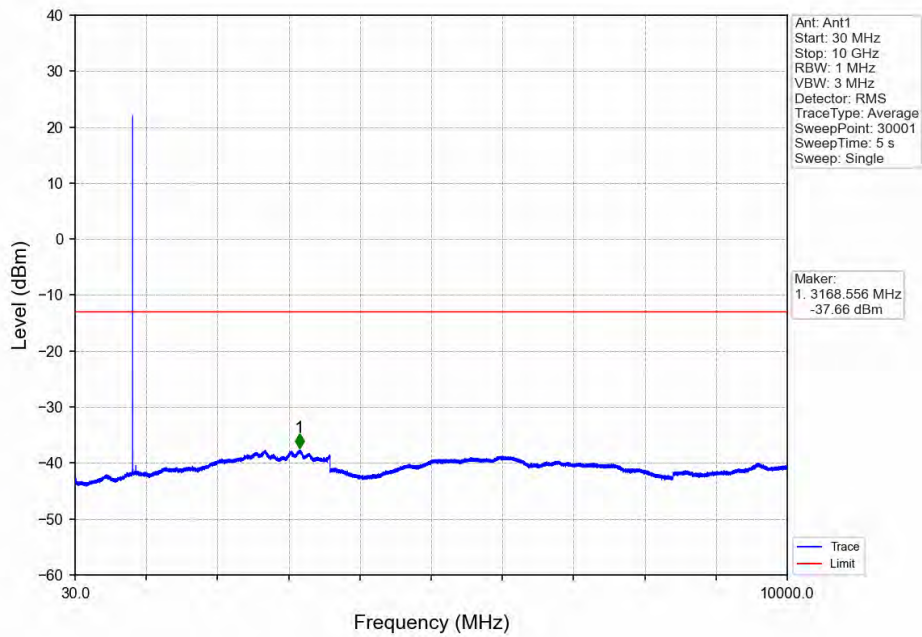

Band5_1.4MHz_16QAM_LCH_824.7MHz_RB_1_0_NTNV

Band5_1.4MHz_16QAM_LCH_824.7MHz_RB_6_0_NTNV

BUREAU
VERITAS

Test Report No.: W7L-P22090015-4RF04

Band5 1.4MHz 16QAM MCH 836.5MHz RB 1 0 NTV

Band5 1.4MHz 16QAM HCH 848.3MHz RB 1 0 NTV