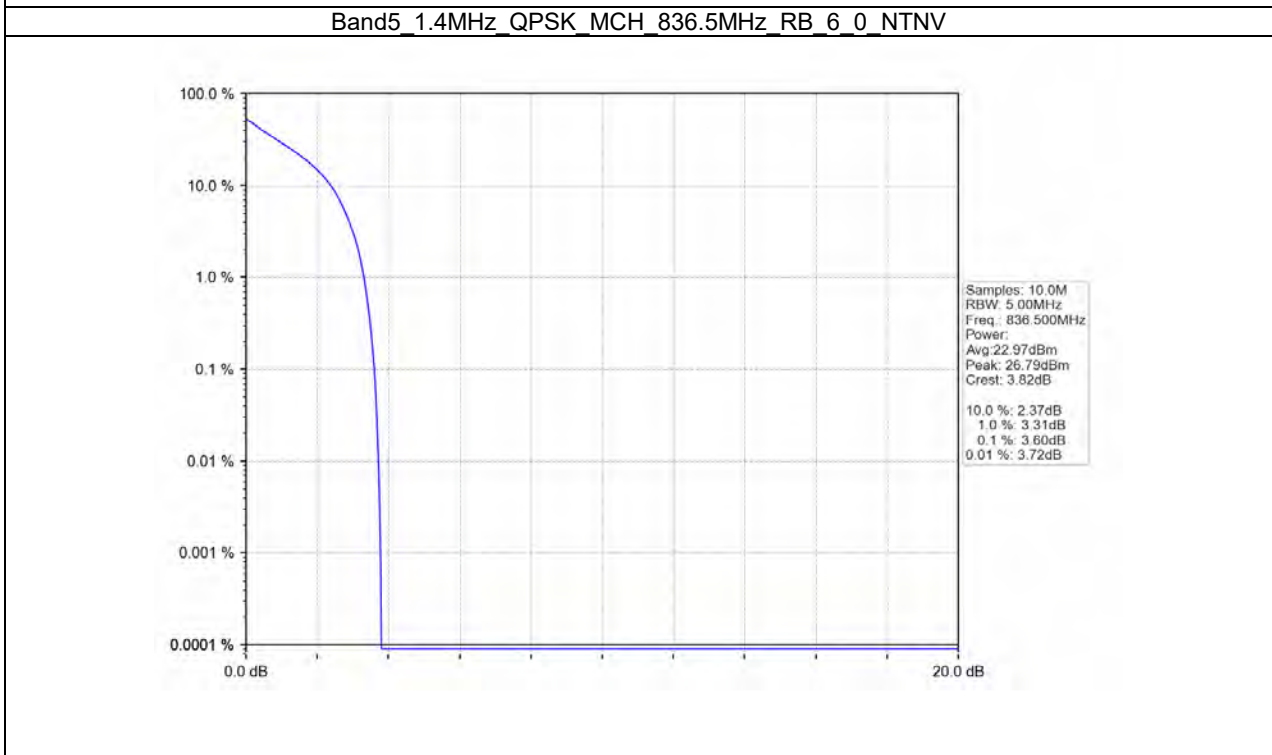

Peak-Average Ratio B5_1.4MHz Test Result

Band: 5 / Bandwidth: 1.4MHz / NTN						
Modulation	Frequency (MHz)	RB Allocation		Peak-Average Ratio (dB)		Verdict
		Size	Offset	Result	Limit	
QPSK	824.7	6	0	4.35	<=13	Pass
	836.5	6	0	3.60	<=13	Pass
	848.3	6	0	4.29	<=13	Pass
16QAM	824.7	6	0	5.72	<=13	Pass
	836.5	6	0	5.03	<=13	Pass
	848.3	6	0	5.71	<=13	Pass
64QAM	824.7	6	0	6.06	<=13	Pass
	836.5	6	0	5.78	<=13	Pass
	848.3	6	0	6.28	<=13	Pass

Test Graph