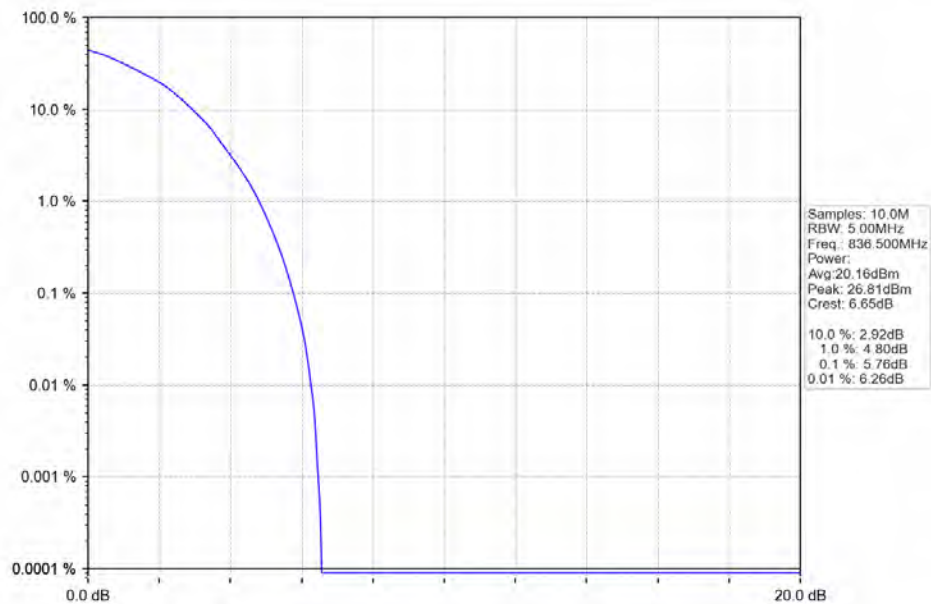

Band5_3MHz_64QAM_MCH_836.5MHz_RB_15_0_NTNV