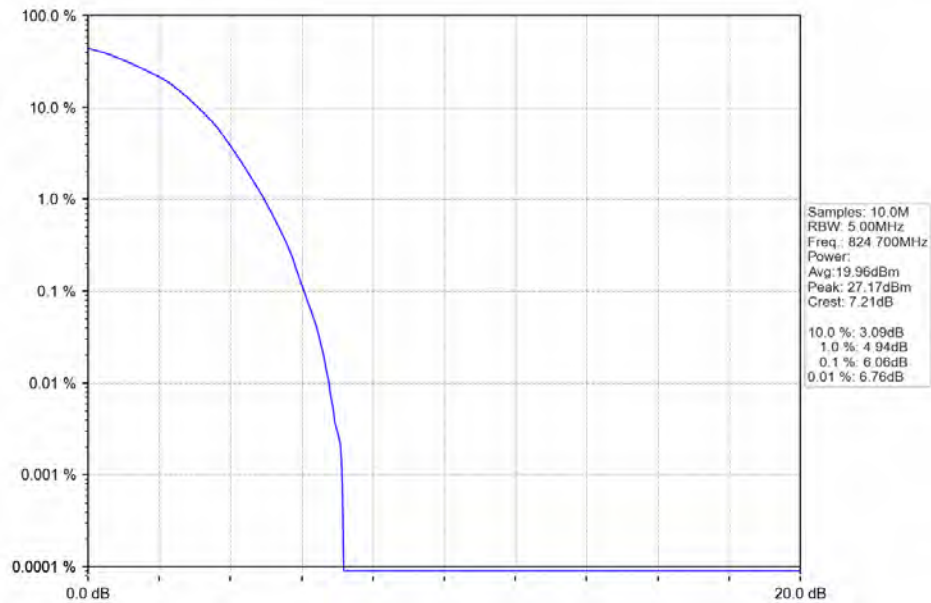

BUREAU
VERITAS

Test Report No.: W7L-P22090015-4RF04

Band5 1.4MHz 64QAM LCH 824.7MHz RB 6 0 NTV