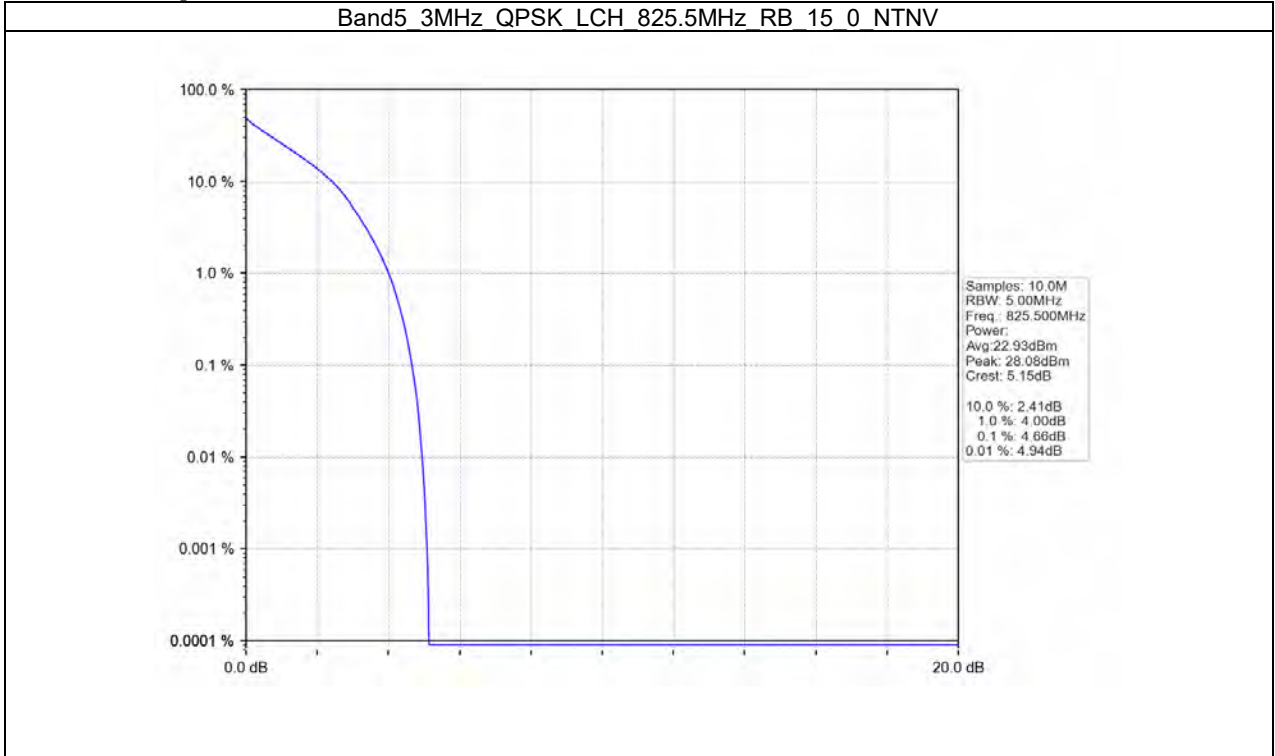

B5_3MHz Test Result

Band: 5 / Bandwidth: 3MHz / NTVN						
Modulation	Frequency (MHz)	RB Allocation		Peak-Average Ratio (dB)		Verdict
		Size	Offset	Result	Limit	
QPSK	825.5	15	0	4.66	<=13	Pass
	836.5	15	0	3.71	<=13	Pass
	847.5	15	0	4.48	<=13	Pass
16QAM	825.5	15	0	5.98	<=13	Pass
	836.5	15	0	5.16	<=13	Pass
	847.5	15	0	5.92	<=13	Pass
64QAM	825.5	15	0	6.34	<=13	Pass
	836.5	15	0	5.76	<=13	Pass
	847.5	15	0	6.29	<=13	Pass

Test Graph