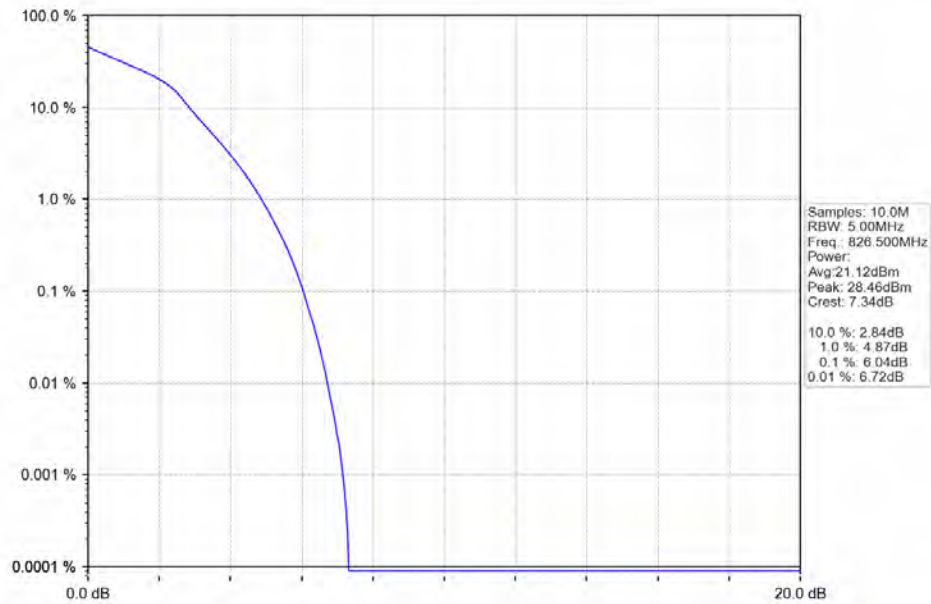

Test Graph

BUREAU
VERITAS

Test Report No.: W7L-P22090015-4RF04

Band5_5MHz_QPSK_HCH_846.5MHz_RB_25_0_NTNV

Band5_5MHz_16QAM_LCH_826.5MHz_RB_25_0_NTNV

BUREAU
VERITAS

Test Report No.: W7L-P22090015-4RF04

Band5_5MHz_16QAM_MCH_836.5MHz_RB_25_0_NTNV