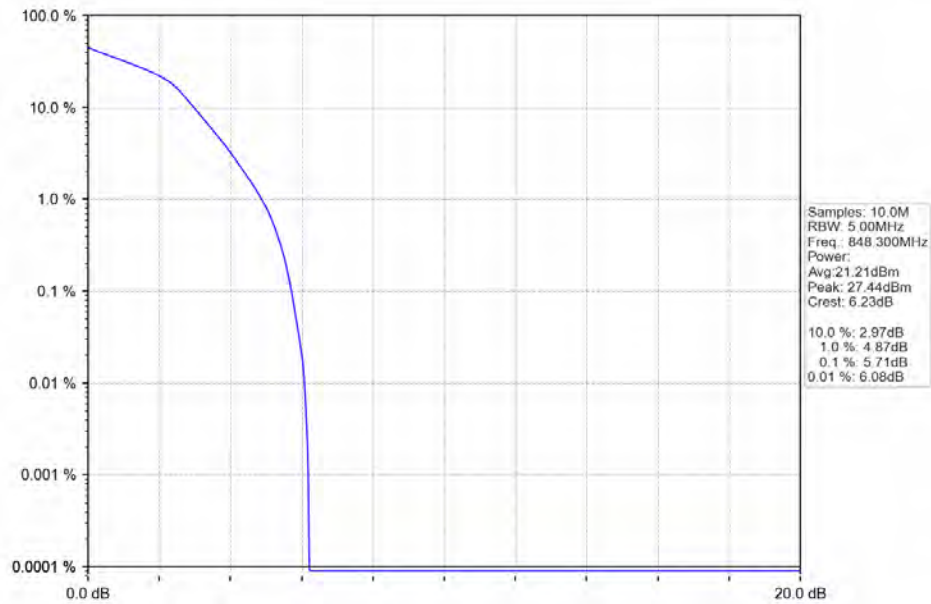

Test Graph

Band5_1.4MHz_QPSK_HCH_848.3MHz_RB_6_0_NTNV

Band5_1.4MHz_16QAM_LCH_824.7MHz_RB_6_0_NTNV

BUREAU
VERITAS

Test Report No.: W7L-P22090015-4RF04

Band5 1.4MHz 16QAM MCH 836.5MHz RB 6 0 NTV

Band5 1.4MHz 16QAM HCH 848.3MHz RB 6 0 NTV