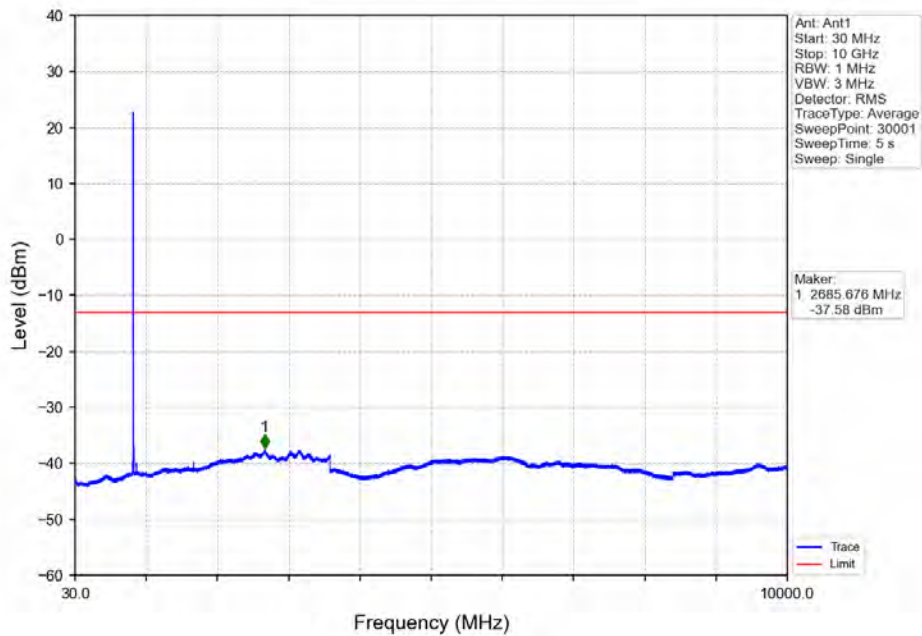

Band5_5MHz_16QAM_LCH_826.5MHz_RB_1_0_NTNV

Band5_5MHz_16QAM_LCH_826.5MHz_RB_25_0_NTNV

BUREAU
VERITAS

Test Report No.: W7L-P22090015-4RF04

Band5_5MHz_16QAM_MCH_836.5MHz_RB_1_0_NTNV

Band5_5MHz_16QAM_HCH_846.5MHz_RB_1_0_NTNV