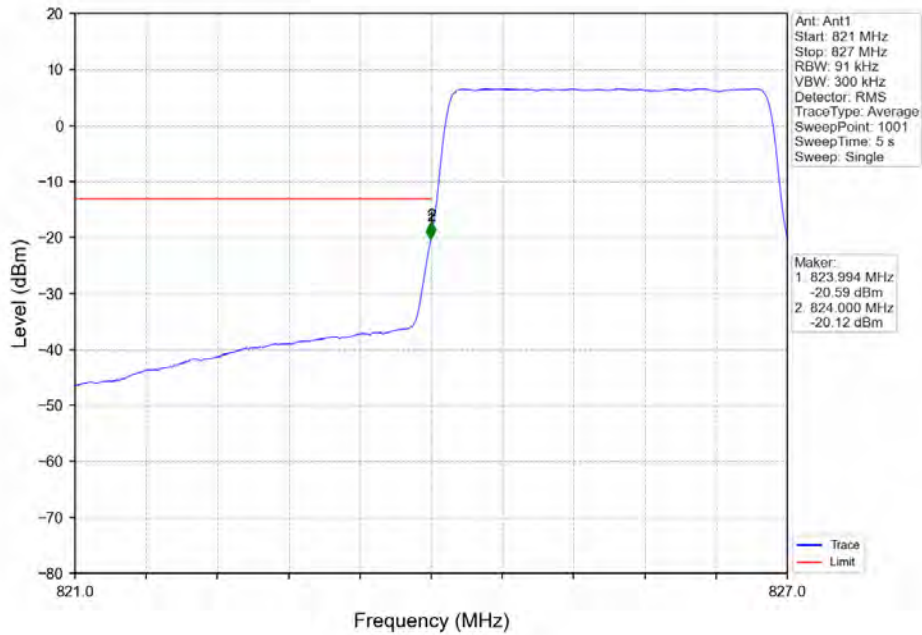

BUREAU VERITAS

Test Report No.: W7L-P22090015-4RF04

Band5 3MHz 64QAM LCH 825.5MHz RB 1 0 NTNV

Band5 3MHz 64QAM LCH 825.5MHz RB 1 0 NTNV

BUREAU
VERITAS

Test Report No.: W7L-P22090015-4RF04

Band5_3MHz_64QAM_LCH_825.5MHz_RB_15_0_NTNV