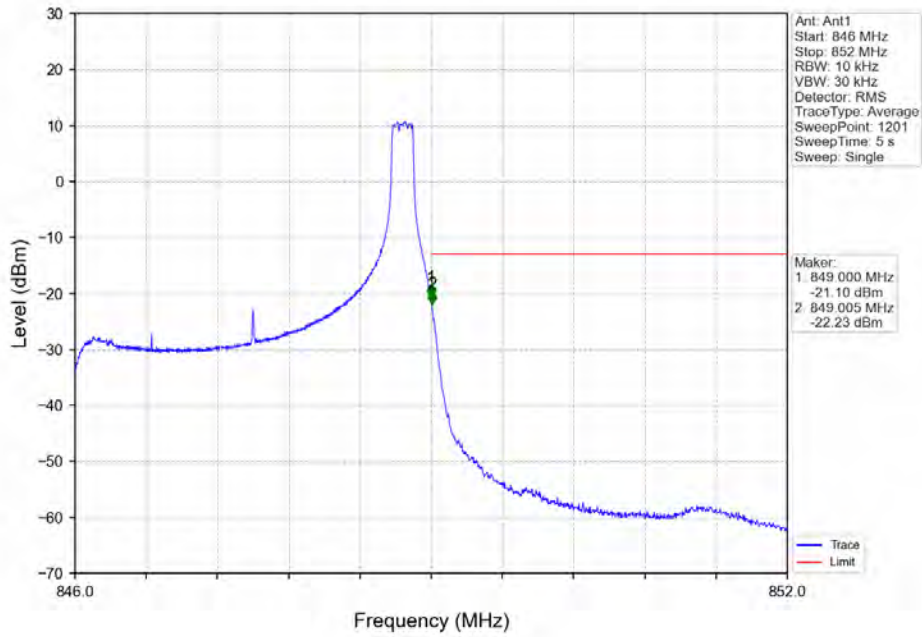

Band5_3MHz_16QAM_MCH_836.5MHz_RB_1_0_NTNV

Band5_3MHz_16QAM_HCH_847.5MHz_RB_1_0_NTNV

BUREAU VERITAS

Test Report No.: W7L-P22090015-4RF04

Band5_3MHz_16QAM_HCH_847.5MHz_RB_1_14_NTNV

Band5_3MHz_16QAM_HCH_847.5MHz_RB_15_0_NTNV