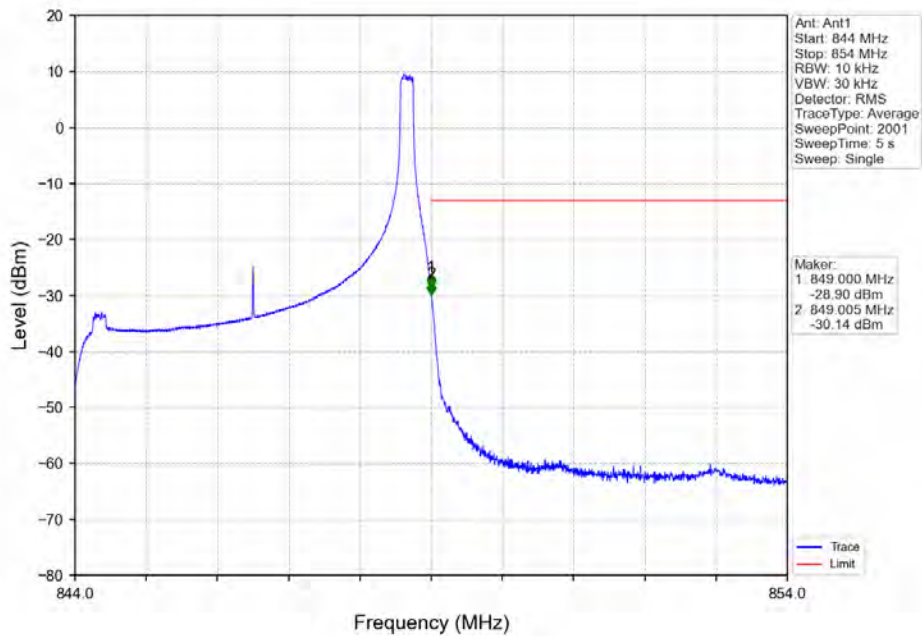

Band5_5MHz_64QAM_LCH_826.5MHz_RB_25_0_NTNV

Band5_5MHz_64QAM_MCH_836.5MHz_RB_1_0_NTNV

BUREAU VERITAS

Test Report No.: W7L-P22090015-4RF04

Band5_5MHz_64QAM_HCH_846.5MHz_RB_1_0_NTNV

Band5_5MHz_64QAM_HCH_846.5MHz_RB_1_24_NTNV