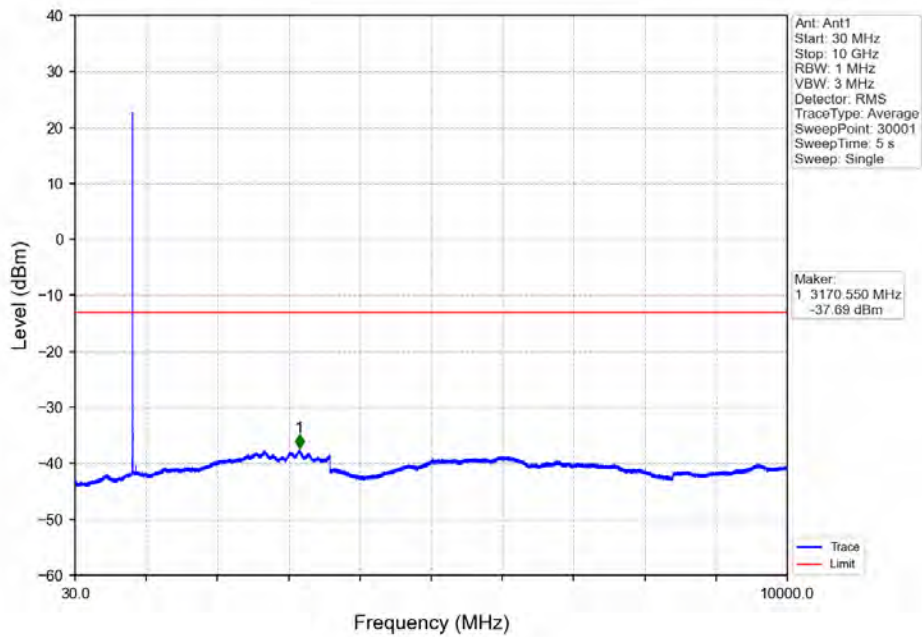

BUREAU
VERITAS

Test Report No.: W7L-P22090015-4RF04

Band5_3MHz_16QAM_MCH_836.5MHz_RB_1_0_NTNV