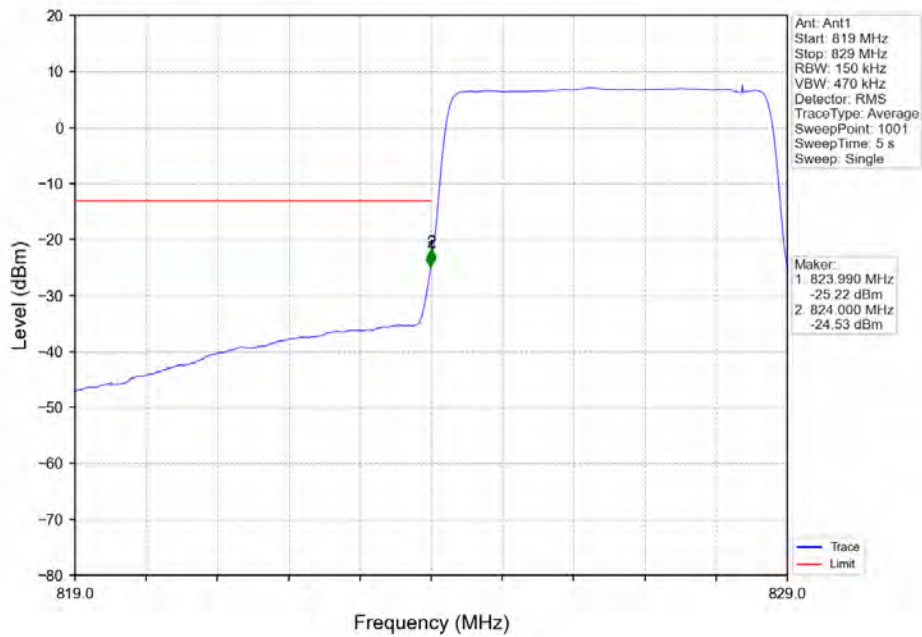

BUREAU
VERITAS

Test Report No.: W7L-P22090015-4RF04

Band5_5MHz_64QAM_LCH_826.5MHz_RB_25_0_NTNV