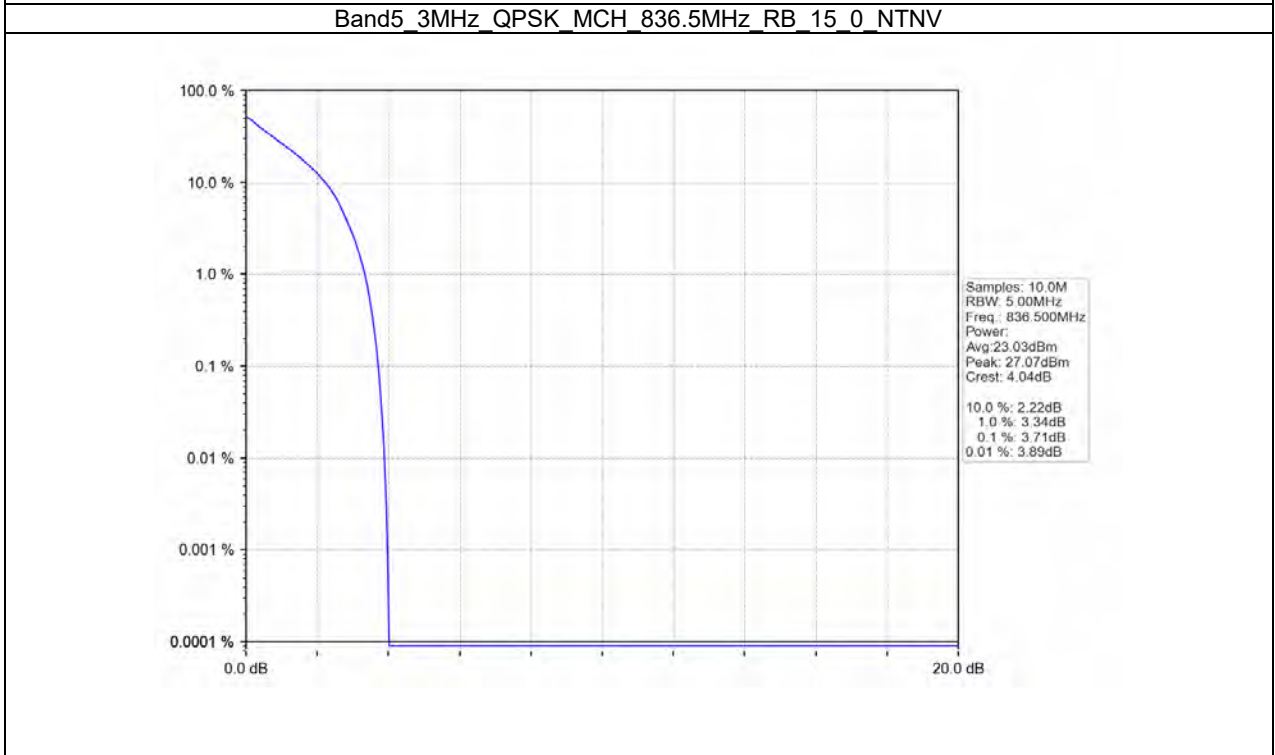

B5_3MHz Test Result

Band: 5 / Bandwidth: 3MHz / NTVN						
Modulation	Frequency (MHz)	RB Allocation		Peak-Average Ratio (dB)		Verdict
		Size	Offset	Result	Limit	
QPSK	825.5	15	0	4.66	<=13	Pass
	836.5	15	0	3.71	<=13	Pass
	847.5	15	0	4.48	<=13	Pass
16QAM	825.5	15	0	5.98	<=13	Pass
	836.5	15	0	5.16	<=13	Pass
	847.5	15	0	5.92	<=13	Pass
64QAM	825.5	15	0	6.34	<=13	Pass
	836.5	15	0	5.76	<=13	Pass
	847.5	15	0	6.29	<=13	Pass

Test Graph