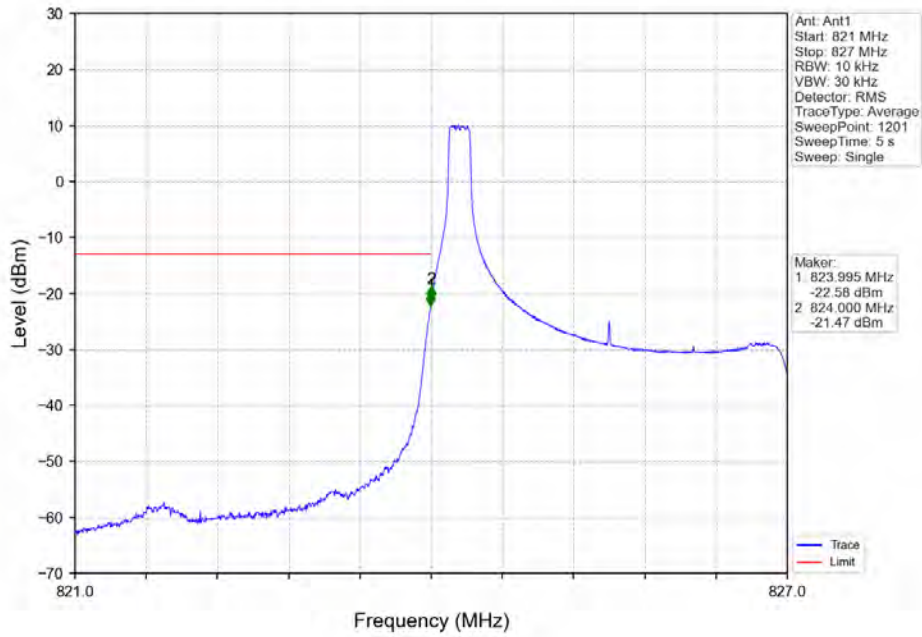

BUREAU VERITAS

Test Report No.: W7L-P22090015-4RF04

Band5 3MHz 64QAM LCH 825.5MHz RB 1 0 NTNV