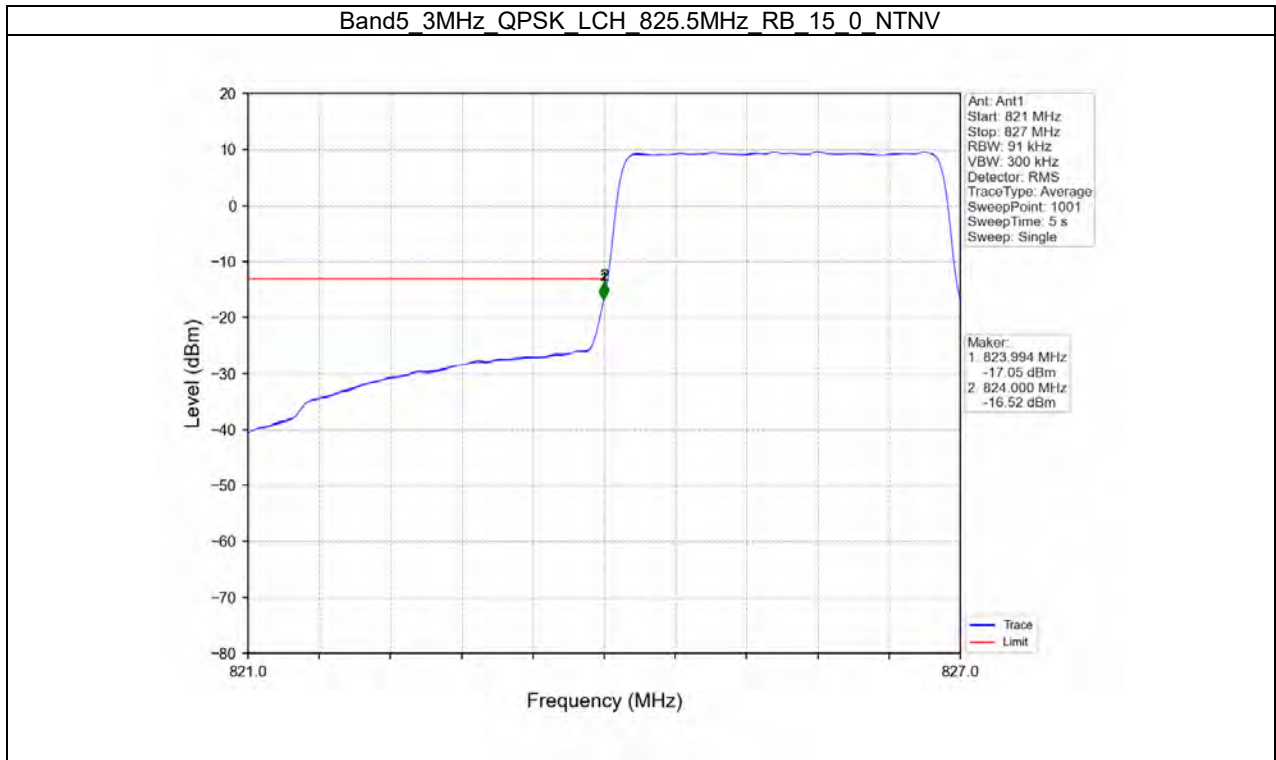

BUREAU
VERITAS

Test Report No.: W7L-P22090015-4RF04