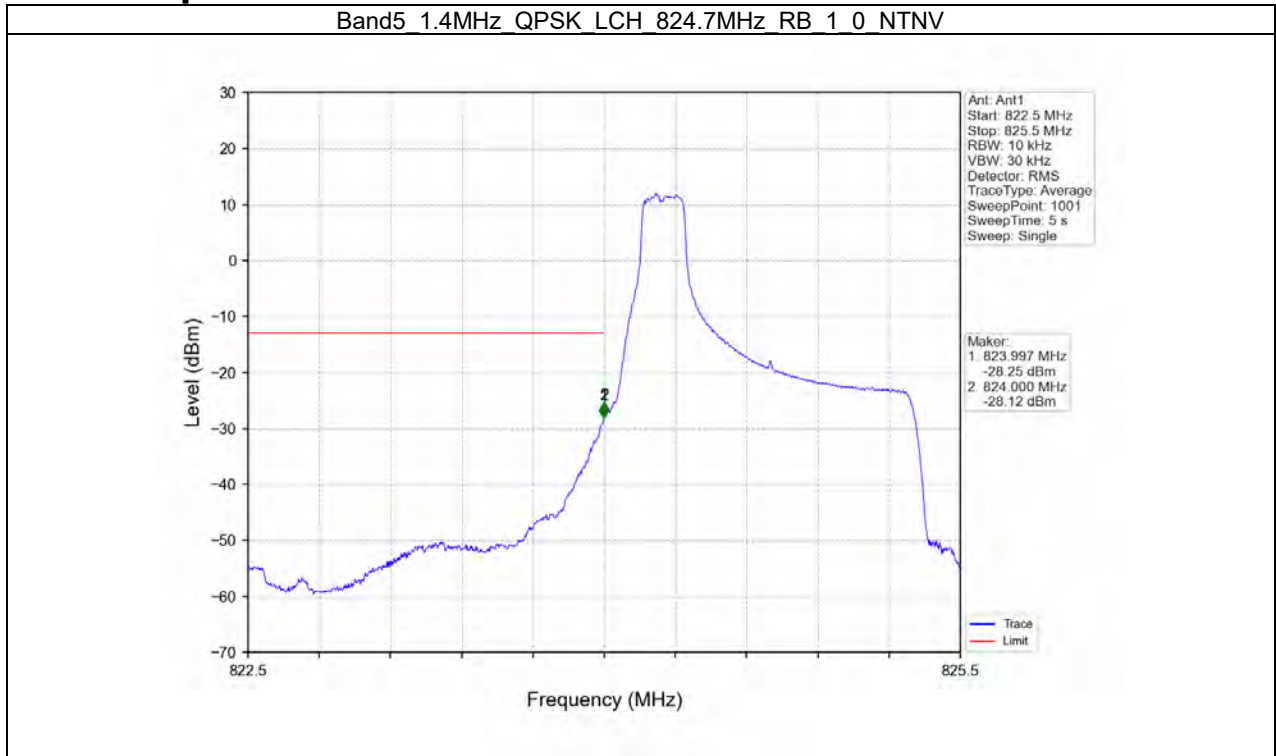

Spurious Emission B5_1.4MHz Test Result

Band: 5 / Bandwidth: 1.4MHz / NTNv						
Modulation	Frequency (MHz)	RB Allocation		Spurious Emission		Verdict
		Size	Offset	Result	Limit	
QPSK	824.7	1	0	Refer To Test Graph		Pass
		6	0	Refer To Test Graph		Pass
	836.5	1	0	Refer To Test Graph		Pass
		1	0	Refer To Test Graph		Pass
			5	Refer To Test Graph		Pass
		6	0	Refer To Test Graph		Pass
16QAM	824.7	1	0	Refer To Test Graph		Pass
		6	0	Refer To Test Graph		Pass
	836.5	1	0	Refer To Test Graph		Pass
		1	0	Refer To Test Graph		Pass
	5		Refer To Test Graph		Pass	
		6	0	Refer To Test Graph		Pass
64QAM	824.7	1	0	Refer To Test Graph		Pass
		6	0	Refer To Test Graph		Pass
	836.5	1	0	Refer To Test Graph		Pass
		1	0	Refer To Test Graph		Pass
	5		Refer To Test Graph		Pass	
		6	0	Refer To Test Graph		Pass

Test Graph