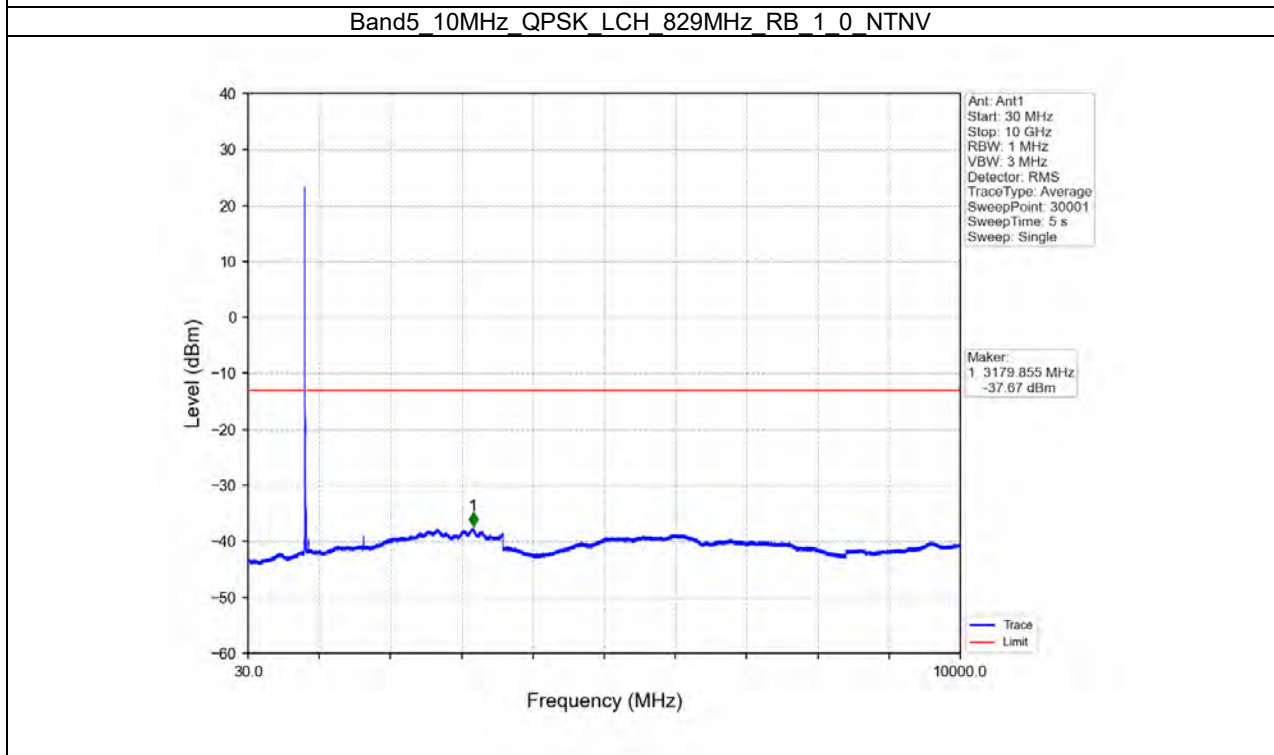

B5_10MHz Test Result

Band: 5 / Bandwidth: 10MHz / NTN						
Modulation	Frequency (MHz)	RB Allocation		Spurious Emission		Verdict
		Size	Offset	Result	Limit	
QPSK	829	1	0	Refer To Test Graph		Pass
		50	0	Refer To Test Graph		Pass
	836.5	1	0	Refer To Test Graph		Pass
		1	0	Refer To Test Graph		Pass
			49	Refer To Test Graph		Pass
		50	0	Refer To Test Graph		Pass
16QAM	829	1	0	Refer To Test Graph		Pass
		50	0	Refer To Test Graph		Pass
	836.5	1	0	Refer To Test Graph		Pass
		1	0	Refer To Test Graph		Pass
			49	Refer To Test Graph		Pass
		50	0	Refer To Test Graph		Pass
64QAM	829	1	0	Refer To Test Graph		Pass
		50	0	Refer To Test Graph		Pass
	836.5	1	0	Refer To Test Graph		Pass
		1	0	Refer To Test Graph		Pass
			49	Refer To Test Graph		Pass
		50	0	Refer To Test Graph		Pass

Test Graph